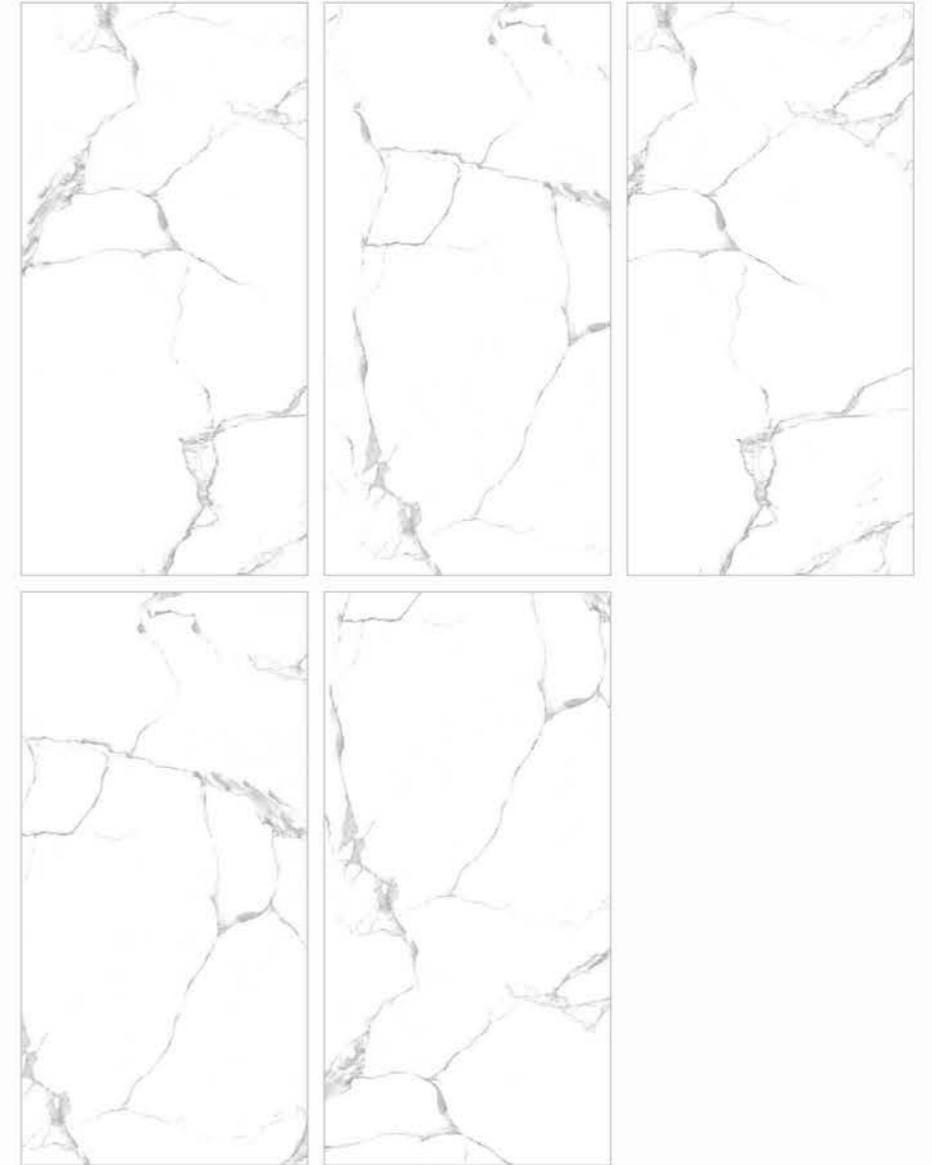

**FABRIC
GREY**

1 Floor
FABRIC GREY

CARVING
COLLECTION

CARVING
COLLECTION

| Size
600x
1200mm

| Surface
Carving

| Random
05

FONCER
SATVARIO SILVER