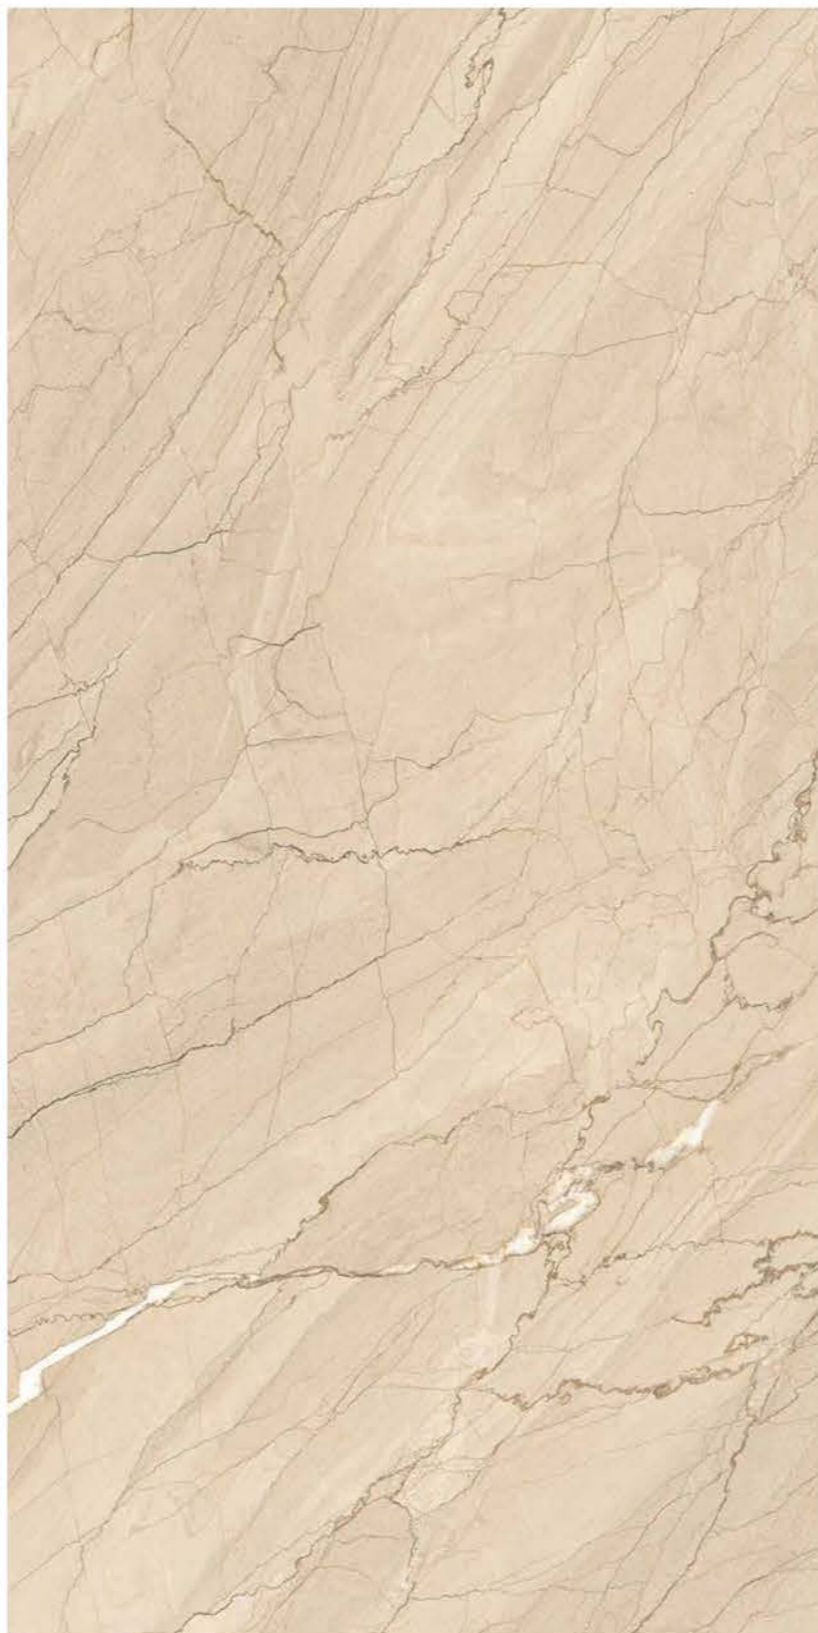

CARVING
COLLECTION

| Size
600x
1200mm

| Surface
Carving

| Random
06

**ALEX
BROWN**