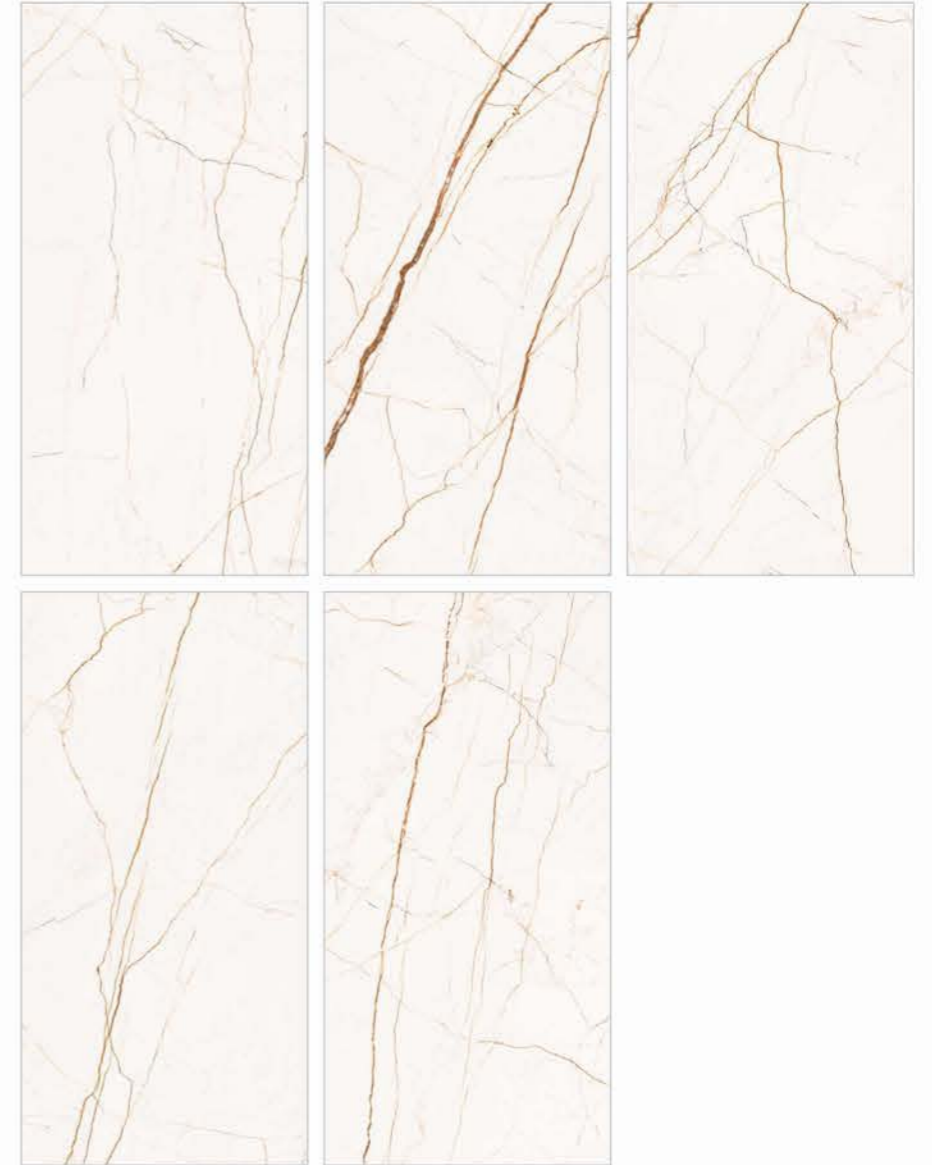

| Random
05

**BELLEZA
MARRAKES**

1 Floor
BELLEZA MARRAKES

CARVING
COLLECTION

CARVING
COLLECTION

| Size
600x
1200mm

| Surface
Carving

| Random
05