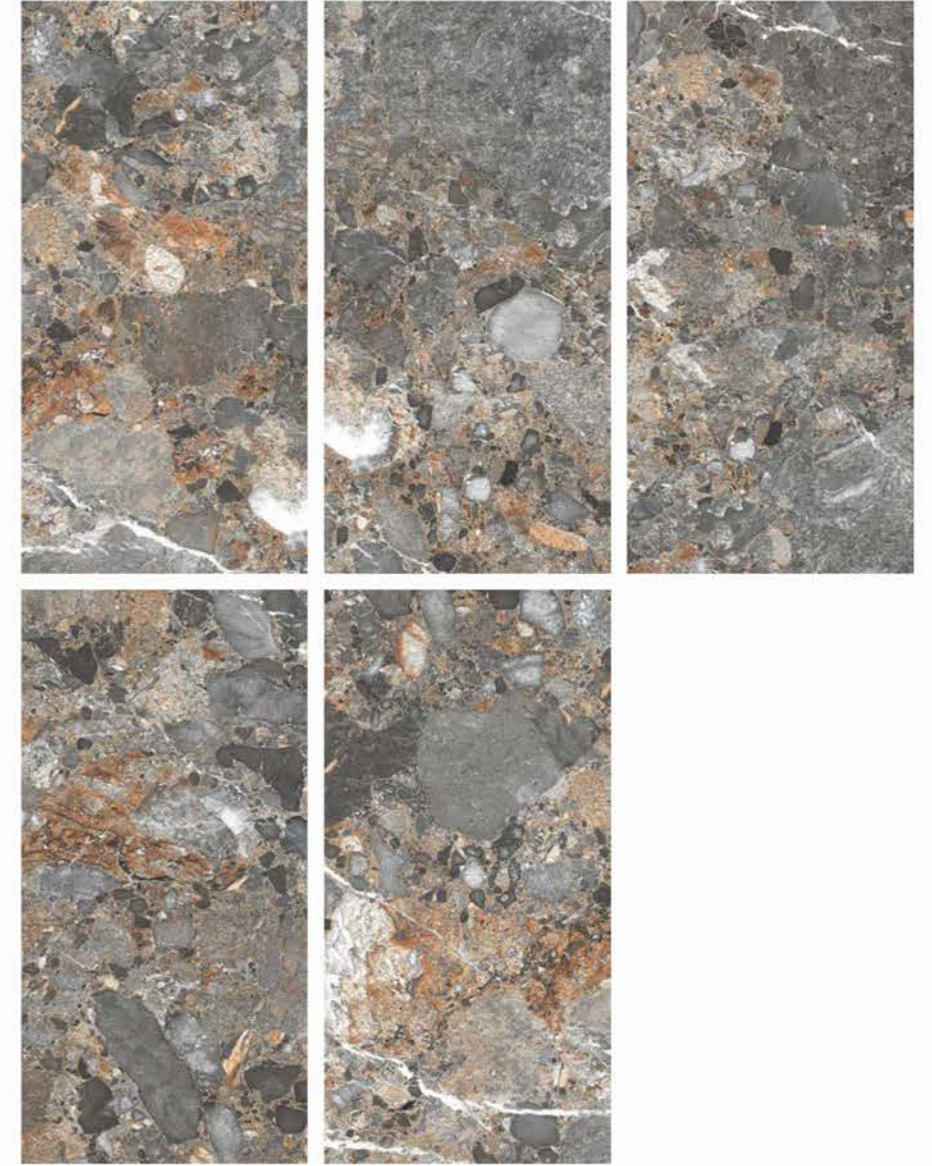

| Random
05

**FABRIC
BROWN**

1 Floor
FABRIC BROWN

CARVING
COLLECTION

CARVING
COLLECTION

| Size
600x
1200mm

| Surface
Carving

| Random
05