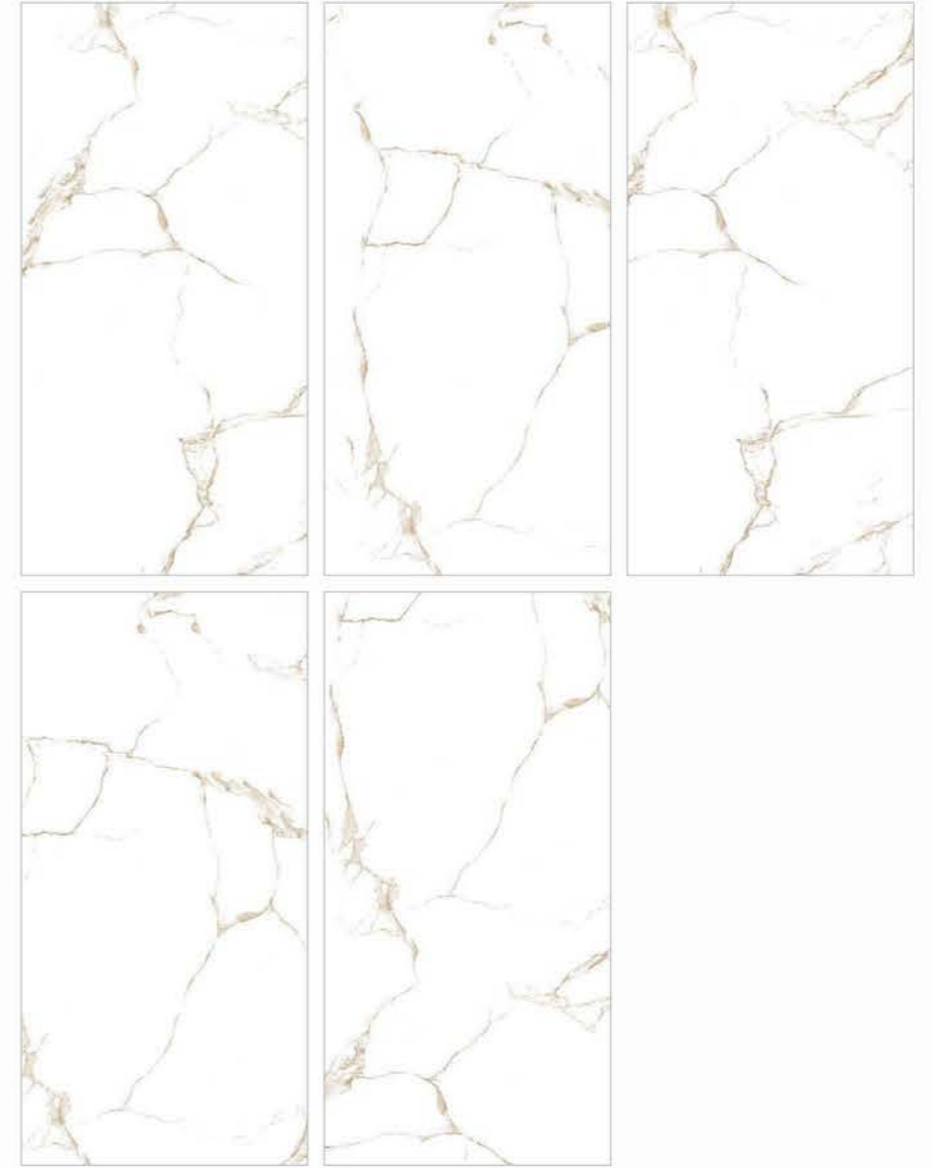

CARVING
COLLECTION

| Size
600x
1200mm

| Surface
Carving

| Random
05

**FONCER
SATVARIO GOLD**