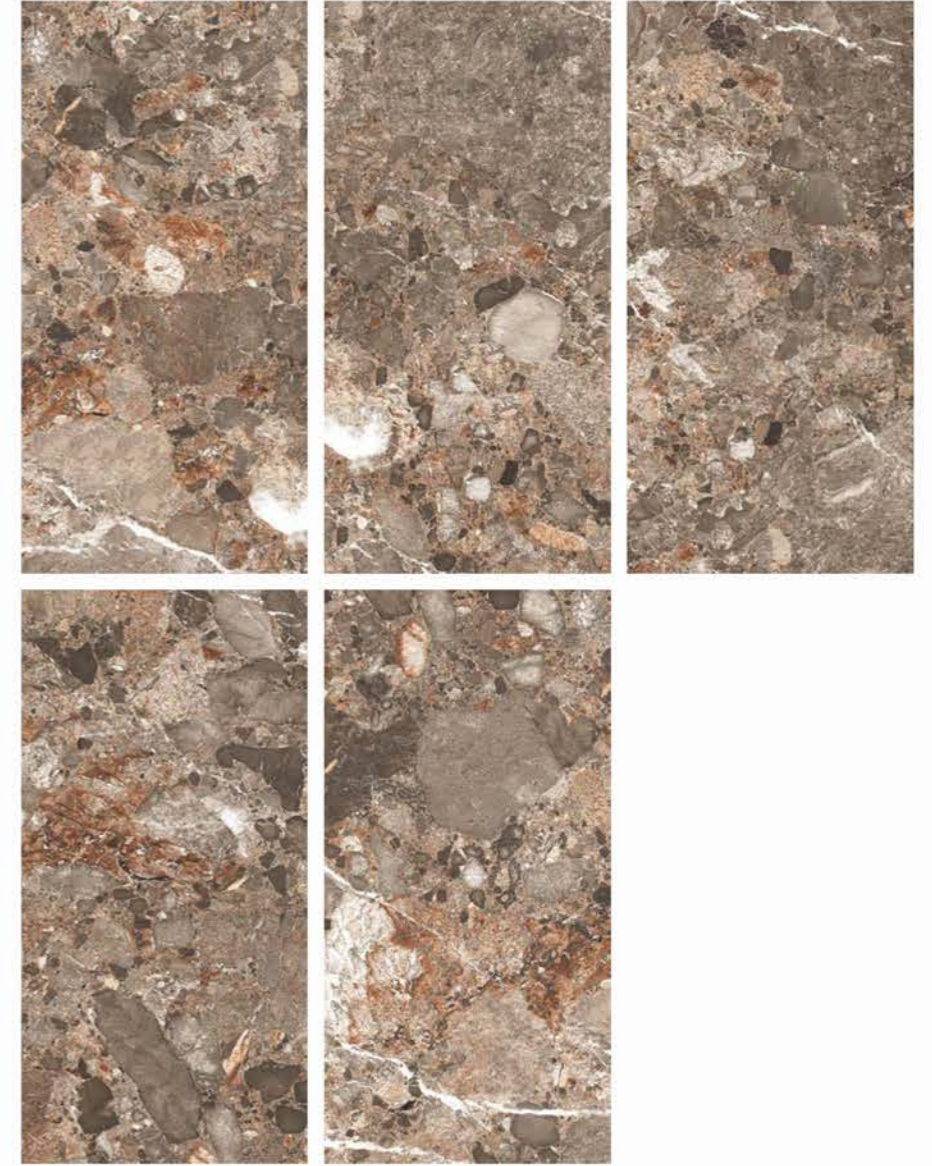

CARVING
COLLECTION

| Size
600x
1200mm

| Surface
Carving

| Random
05

**FABRIC
BROWN**