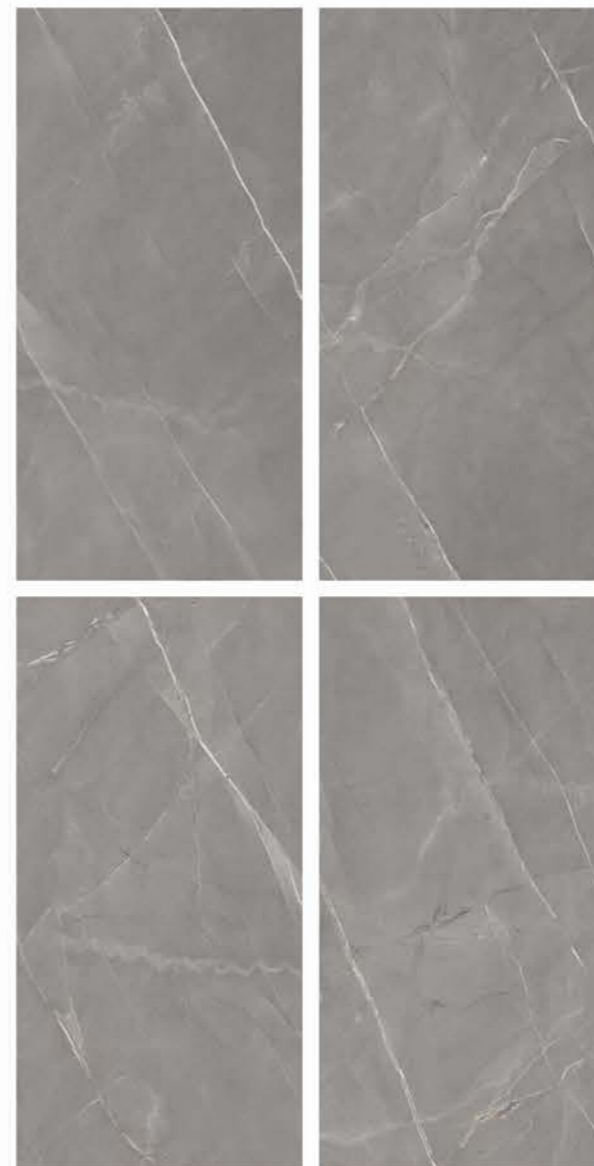

CARVING
COLLECTION

| Size
600x
1200mm

| Surface
Carving

| Random
04

**ATHENA
GREY ALLOY**