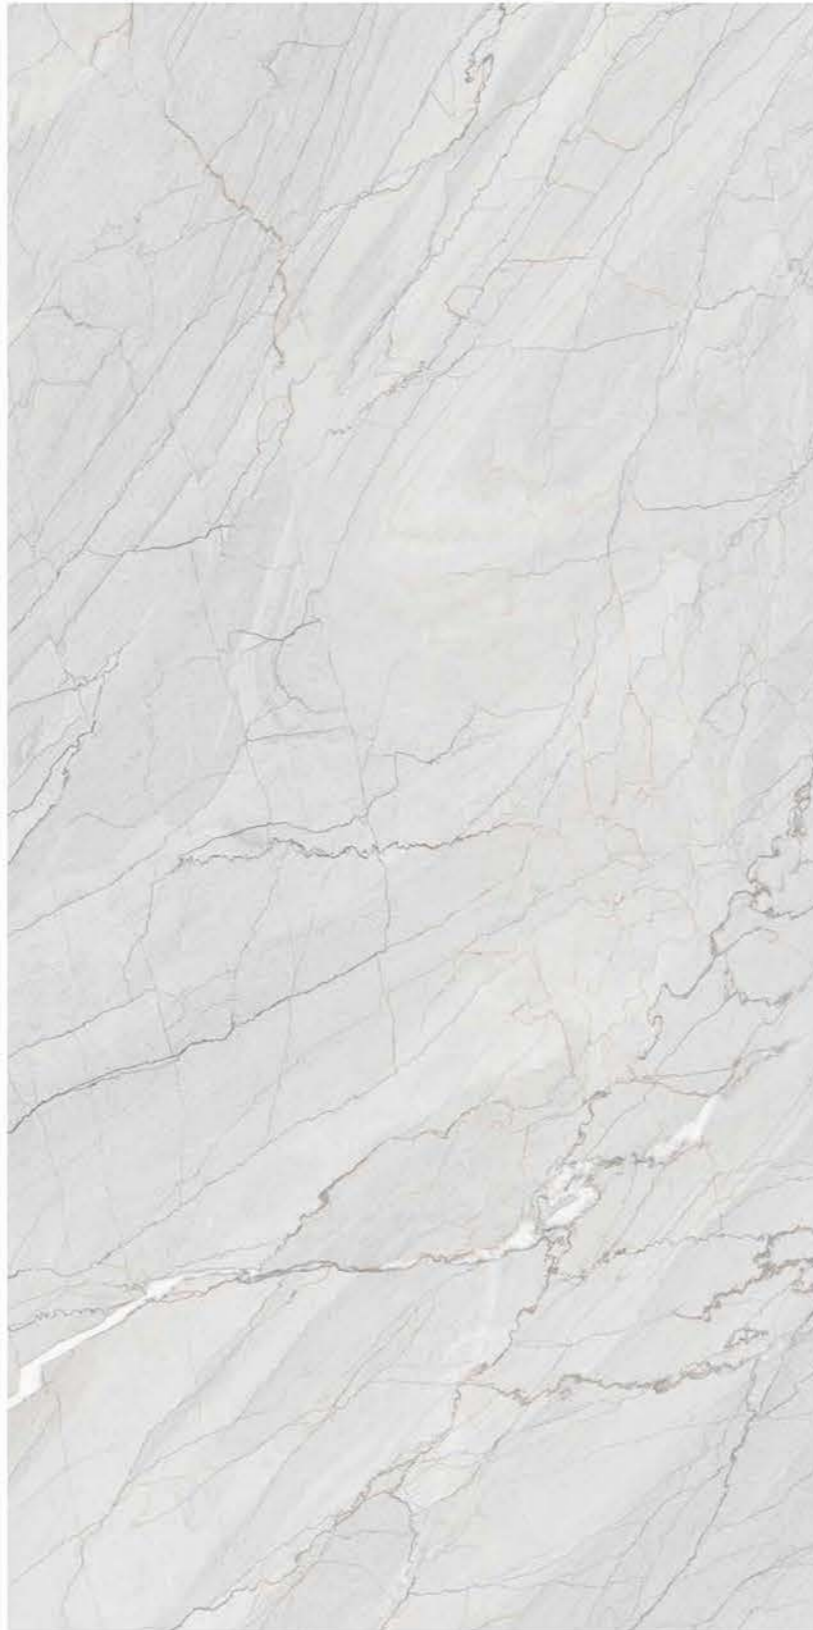

**ALEX
GREY**

| Wall & Floor
ALEX GREY

CARVING
COLLECTION

CARVING
COLLECTION

| Size
600x
1200mm

| Surface
Carving

| Random
06

ALEX
LIGHT GREY