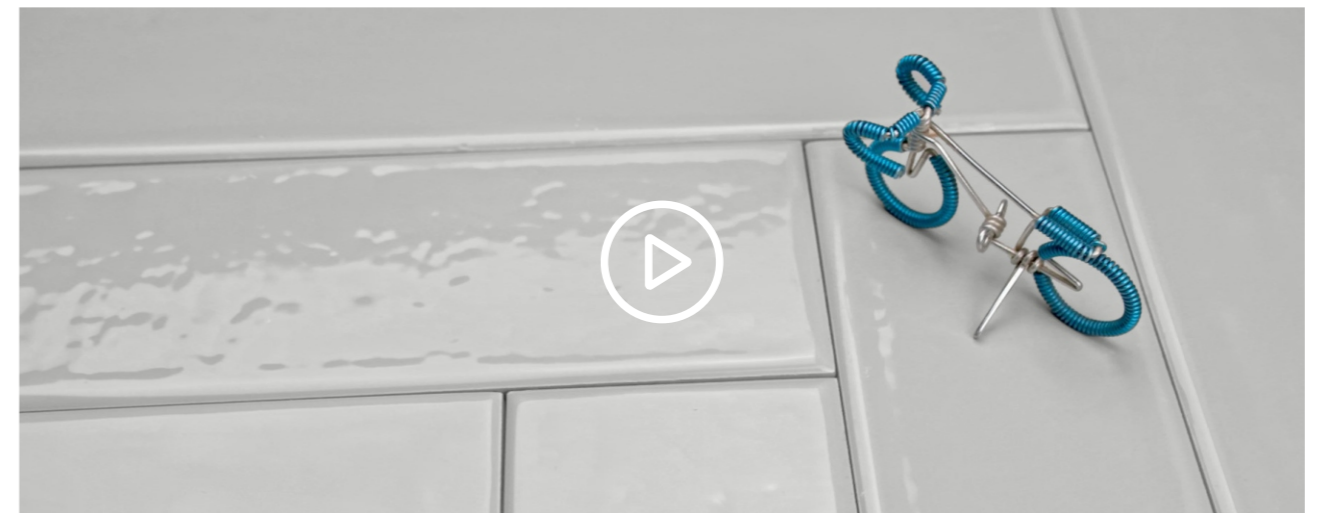

8 RANDOM WALL GLOSSY

PUNCH / CAPTIVA

CLICK BELOW IMAGE TO SEE VIDEO