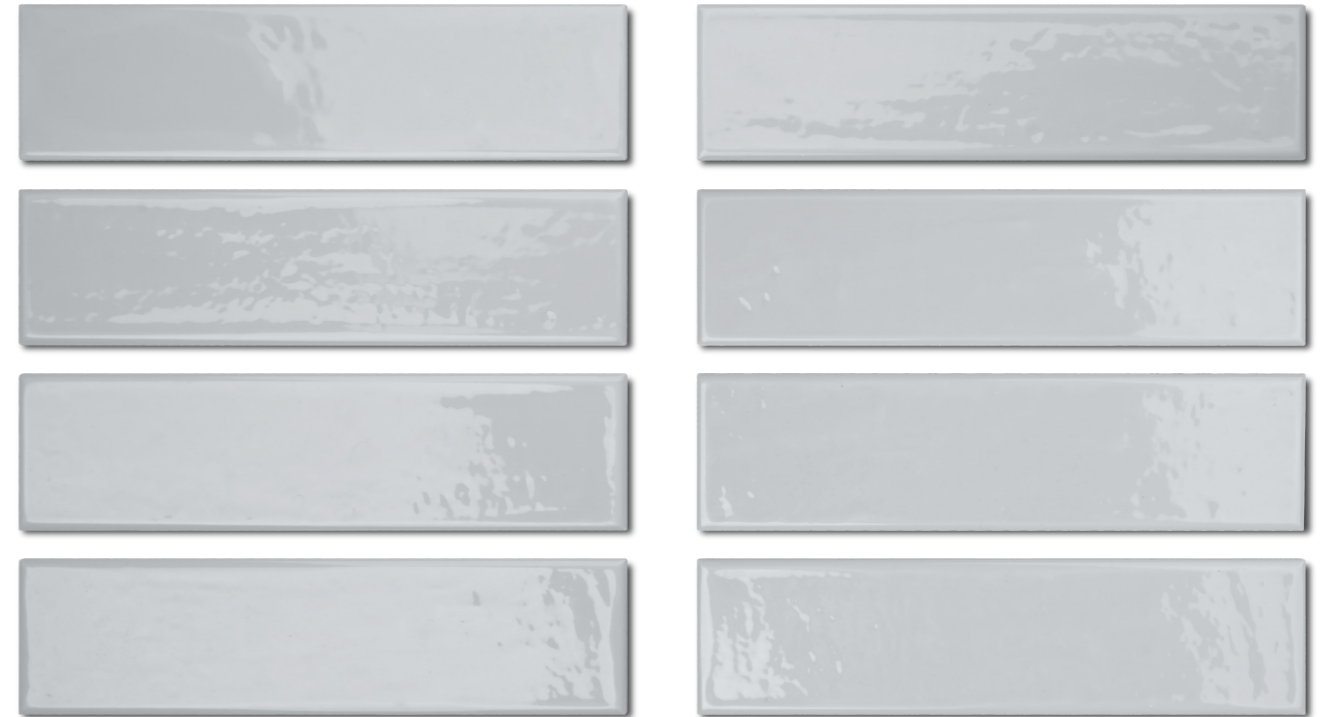

CAPTIVA
AZZURO

75X300MM

We have you covered with an exceptional range of surfaces that lends a statement to your spaces.

OFFICE | HOTEL | MALL | DOMESTIC

8 RANDOM WALL GLOSSY

PUNCH / **CAPTIVA**

CLICK BELOW IMAGE TO SEE VIDEO