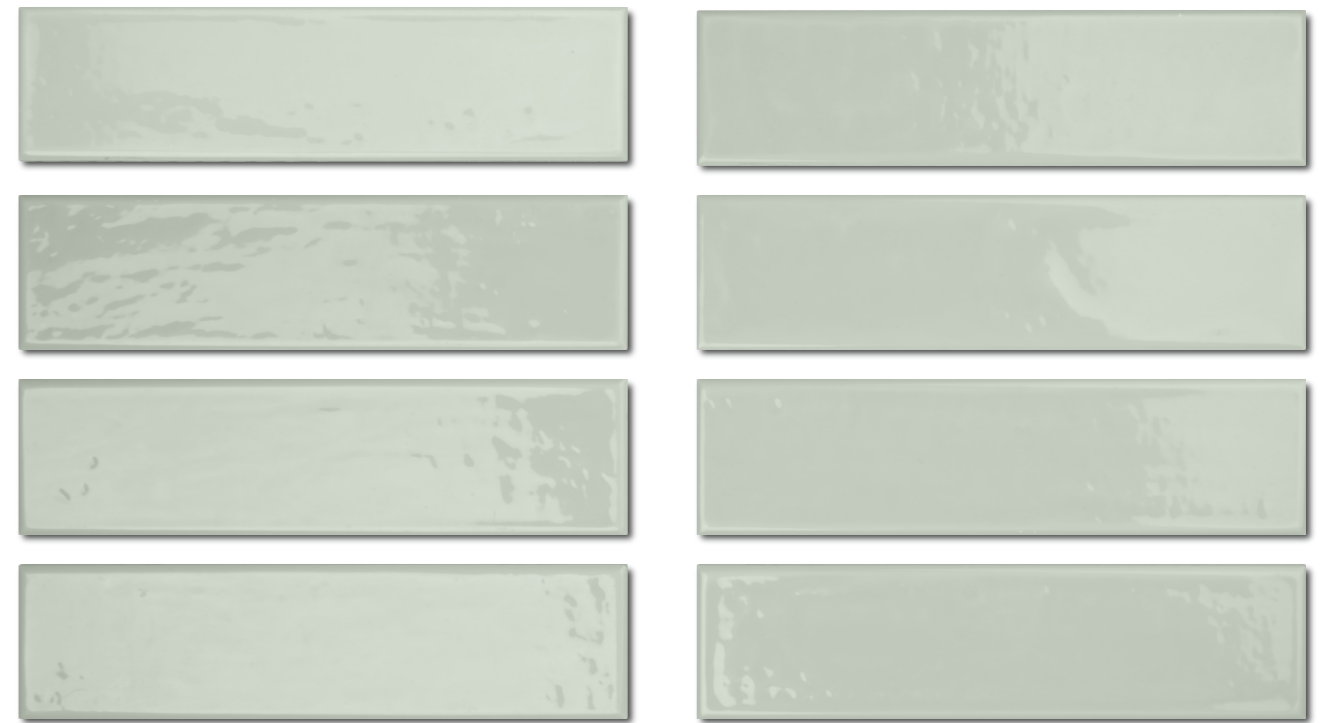

CERAMIC WALL TILE

75X300MM

CAPTIVA
SMERALDO

75X300MM

Unearth the excellence of the glossy surface from our 75X 300mm Collection.

OFFICE | HOTEL | MALL | DOMESTIC

8 RANDOM WALL GLOSSY

PUNCH / **CAPTIVA**