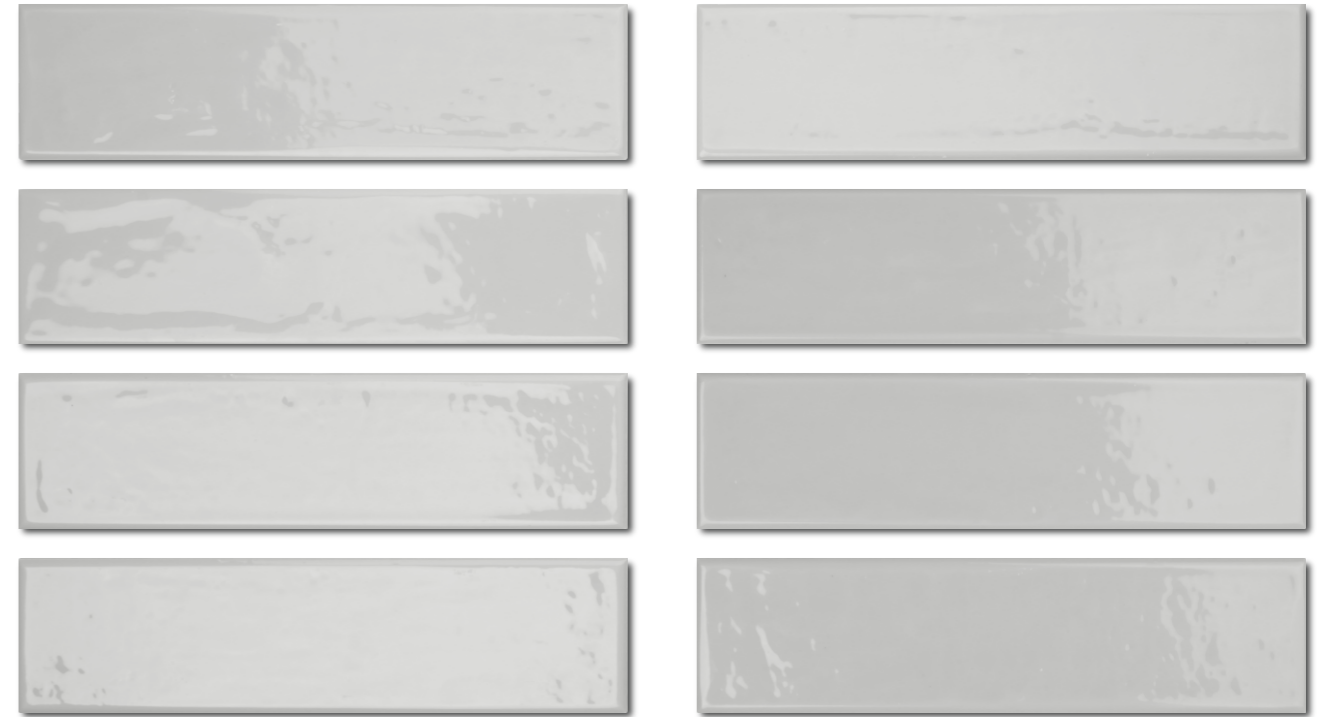

CAPTIVA

GRIGIO CHIARO

75X300MM

Bring your space with the dynamic harmony of textures and shades, inspired by the allure of our vibrant collection.

OFFICE | HOTEL | MALL | DOMESTIC

8 RANDOM WALL GLOSSY

PUNCH / CAPTIVA

CLICK BELOW IMAGE TO SEE VIDEO