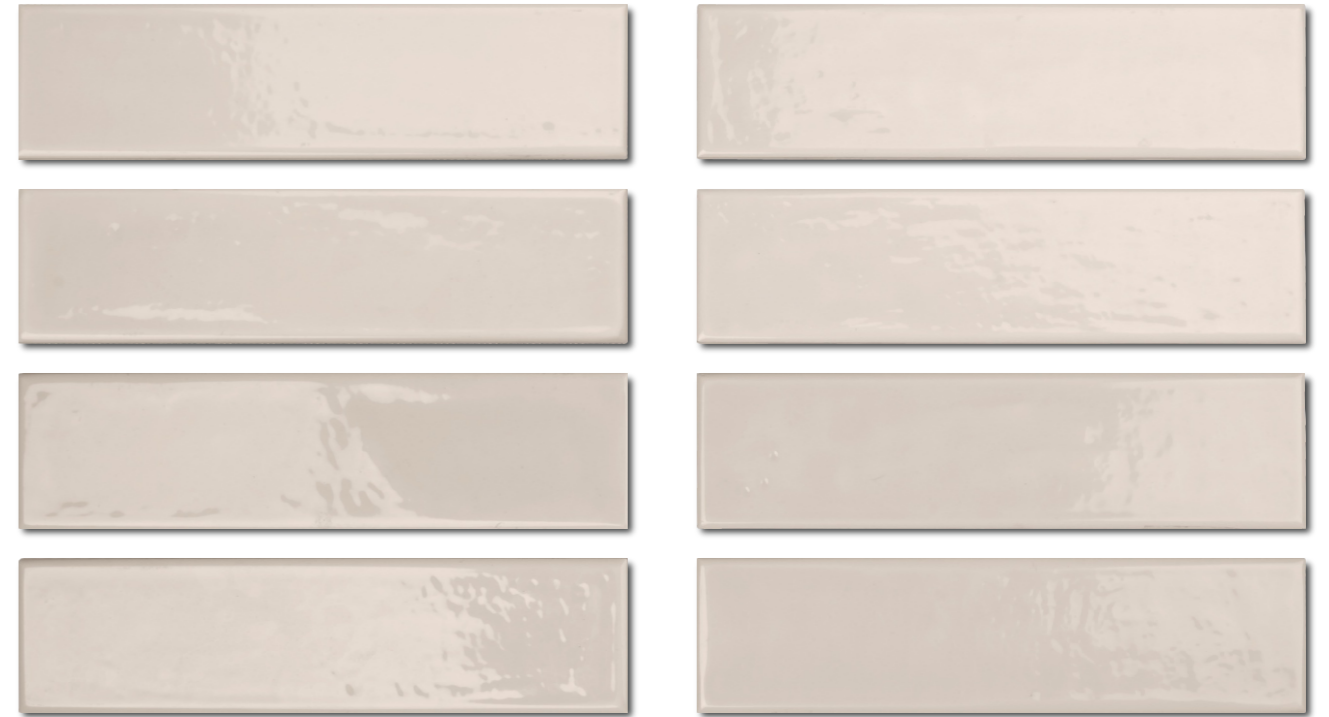

PUNCH / **CAPTIVA**

CLICK BELOW IMAGE TO SEE VIDEO

CAPTIVA
BIANCO SPORCO

75X300MM

Elevate your space with the captivating symmetry that introduces new dimensions and modern concepts.

OFFICE | HOTEL | MALL | DOMESTIC