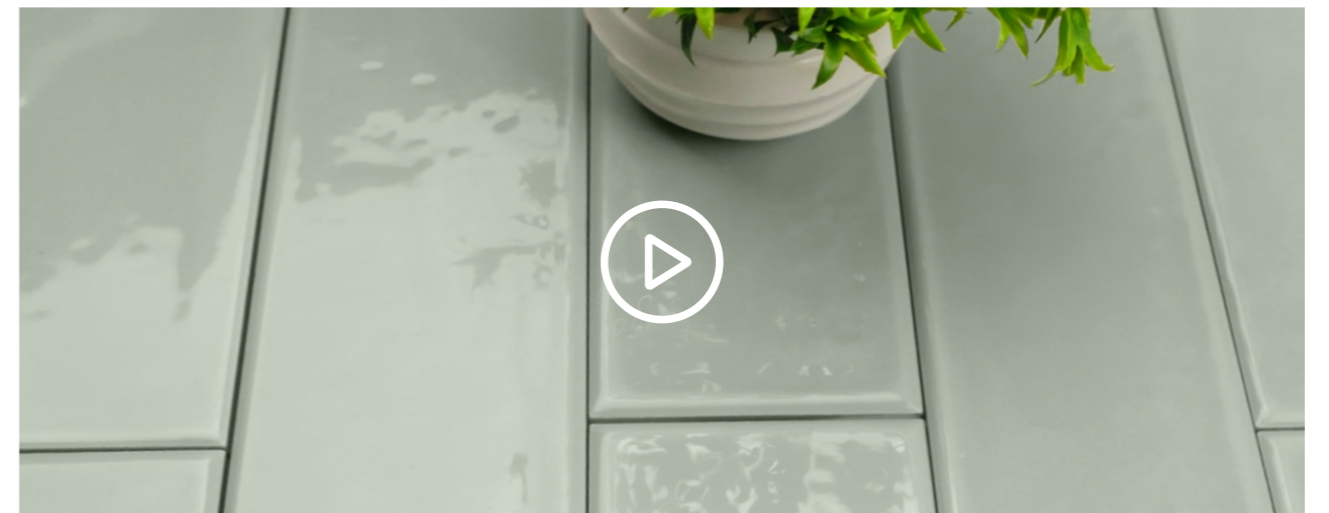

8 RANDOM WALL GLOSSY

PUNCH / **CAPTIVA**

CLICK BELOW IMAGE TO SEE VIDEO