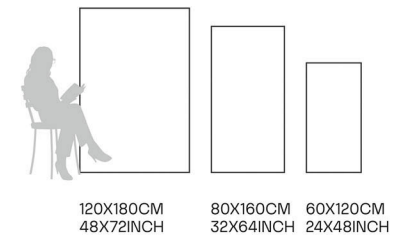

Stain
Resistant

Germ Free
Hygiene

Vulcan White

80X160CM | 32X64INCH

FORMATS AVAILABLE

Zara Brown

80X160CM | 32X64INCH

Glazed Porcelain Tiles