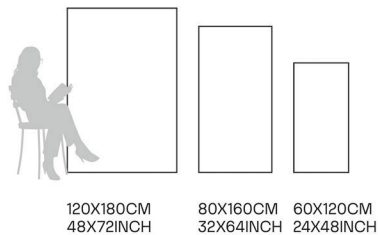

Alexa Grey

80X160CM | 32X64INCH

FORMATS AVAILABLE

120X180CM
48X72INCH

80X160CM
32X64INCH

60X120CM
24X48INCH

Glazed Porcelain Tiles

FINISH
**GLOSSY
CARVING**

Scratch
Resistant

Stain
Resistant

Germ Free
Hygiene

Alexa moka

80X160CM | 32X64INCH

FORMATS AVAILABLE

Glazed Porcelain Tiles

FINISH
**GLOSSY
CARVING**

Scratch
Resistant

Stain
Resistant

Germ Free
Hygiene

Arbescato

80X160CM | 32X64INCH

FORMATS AVAILABLE

120X180CM
48X72INCH

80X160CM
32X64INCH