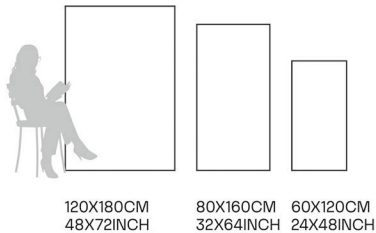

Germ Free
Hygiene

Lims Smoke

80X160CM | 32X64INCH

FORMATS AVAILABLE

120X180CM
48X72INCH

80X160CM
32X64INCH

60X120CM
24X48INCH

Glazed Porcelain Tiles

FINISH
**GLOSSY
CARVING**

Scratch
Resistant

Stain
Resistant

Germ Free
Hygiene

Logan Clay

80X160CM | 32X64INCH

FORMATS AVAILABLE

120X180CM
48X72INCH

80X160CM
32X64INCH

60X120CM
24X48INCH

The
STYLE
CLOTHING

Glazed Porcelain Tiles

FINISH
**GLOSSY
CARVING**

Scratch
Resistant

Stain
Resistant

Germ Free
Hygiene

Mangolia Beige

80X160CM | 32X64INCH

FORMATS AVAILABLE

Glazed Porcelain Tiles

FINISH
**GLOSSY
CARVING**

Scratch
Resistant

Stain
Resistant

Germ Free
Hygiene