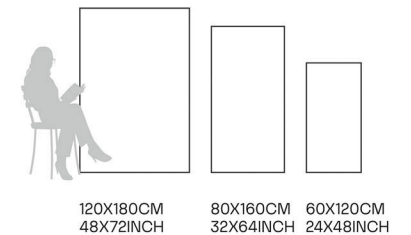

FINISH
**GLOSSY
CARVING**

Scratch
Resistant

Stain
Resistant

Germ Free
Hygiene

Omani Sienna

80X160CM | 32X64INCH

FORMATS AVAILABLE

Glazed Porcelain Tiles

FINISH
**GLOSSY
CARVING**

Scratch
Resistant

Stain
Resistant

Germ Free
Hygiene

Onyx Ice

80X160CM | 32X64INCH

FORMATS AVAILABLE

Glazed Porcelain Tiles