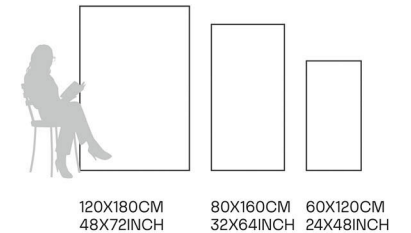

Alonza Black

80X160CM | 32X64INCH

FORMATS AVAILABLE

Glazed Porcelain Tiles

FINISH
High Gloss

Scratch
Resistant

Stain
Resistant

Germ Free
Hygiene

Amazonite

80X160CM | 32X64INCH

FORMATS AVAILABLE

Glazed Porcelain Tiles

FINISH
High Gloss

Scratch
Resistant

Stain
Resistant

Germ Free
Hygiene