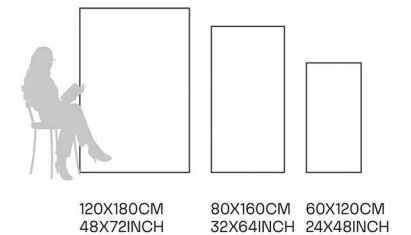

80X160CM | 32X64INCH

FORMATS AVAILABLE

Glazed Porcelain Tiles

FINISH
**GLOSSY
CARVING**

Scratch
Resistant

Stain
Resistant

Germ Free
Hygiene

Bellissimo pale

80X160CM | 32X64INCH

FORMATS AVAILABLE

Glazed Porcelain Tiles

FINISH
**GLOSSY
CARVING**

Scratch
Resistant

Stain
Resistant

Germ Free
Hygiene

Bently White

80X160CM | 32X64INCH

FORMATS AVAILABLE

Glazed Porcelain Tiles

FINISH
**GLOSSY
CARVING**

Scratch
Resistant

Stain
Resistant

Germ Free
Hygiene

Carling Pearl

80X160CM | 32X64INCH

FORMATS AVAILABLE

120X180CM
48X72INCH

80X160CM
32X64INCH

60X120CM
24X48INCH

Glazed Porcelain Tiles

FINISH
**GLOSSY
CARVING**

Scratch
Resistant