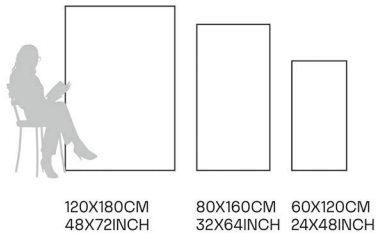

80X160CM | 32X64INCH

FORMATS AVAILABLE

120X180CM
48X72INCH

80X160CM
32X64INCH

60X120CM
24X48INCH

Glazed Porcelain Tiles

FINISH
**GLOSSY
CARVING**

Scratch
Resistant

Stain
Resistant

Germ Free
Hygiene

Travertino Ivory

80X160CM | 32X64INCH

FORMATS AVAILABLE

Glazed Porcelain Tiles

FINISH
**GLOSSY
CARVING**

Scratch
Resistant