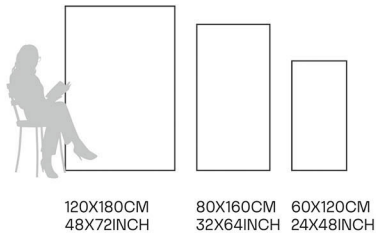

Glazed Porcelain Tiles

FINISH
**GLOSSY
CARVING**

Scratch
Resistant

Stain
Resistant

Germ Free
Hygiene

Embrace Silver

80X160CM | 32X64INCH

FORMATS AVAILABLE