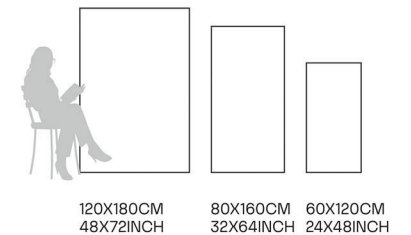

Glazed Porcelain Tiles

FINISH
**GLOSSY
CARVING**

Scratch
Resistant

Stain
Resistant

Germ Free
Hygiene

Alessia Grey

80X160CM | 32X64INCH

FORMATS AVAILABLE