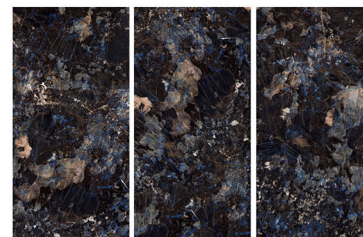

Glazed Porcelain Tiles

FINISH
High Gloss

Scratch
Resistant

Stain
Resistant

Germ Free
Hygiene

Lorence Black

80X160CM | 32X64INCH

FORMATS AVAILABLE