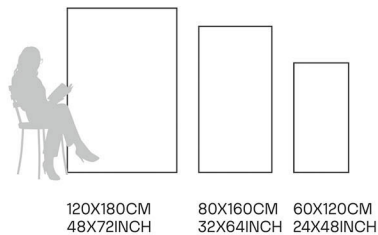

Giallo Beaver

80X160CM | 32X64INCH

FORMATS AVAILABLE

120X180CM
48X72INCH

80X160CM
32X64INCH

60X120CM
24X48INCH

Glazed Porcelain Tiles

FINISH
**GLOSSY
CARVING**

Scratch
Resistant

Stain
Resistant

Germ Free
Hygiene

Himaliya White

80X160CM | 32X64INCH

FORMATS AVAILABLE

Glazed Porcelain Tiles

FINISH
**GLOSSY
CARVING**