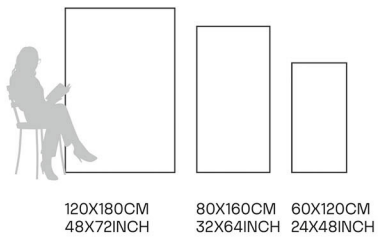

FORMATS AVAILABLE