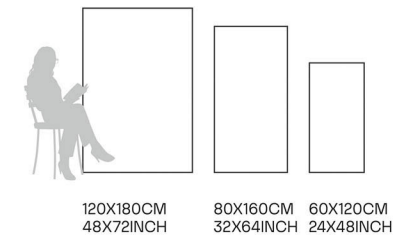

Glazed Porcelain Tiles

FINISH
**GLOSSY
CARVING**

Scratch
Resistant

Stain
Resistant

Germ Free
Hygiene

Corte Beige

80X160CM | 32X64INCH

FORMATS AVAILABLE

Glazed Porcelain Tiles

FINISH
**GLOSSY
CARVING**

Scratch
Resistant

Stain
Resistant

Germ Free
Hygiene

Corte Bianco

80X160CM | 32X64INCH

FORMATS AVAILABLE