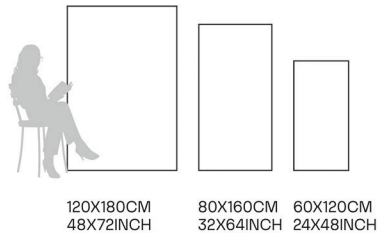

FORMATS AVAILABLE

Glazed Porcelain Tiles

FINISH
High Gloss

Scratch
Resistant

Stain
Resistant

Germ Free
Hygiene

Sata Royal

80X160CM | 32X64INCH