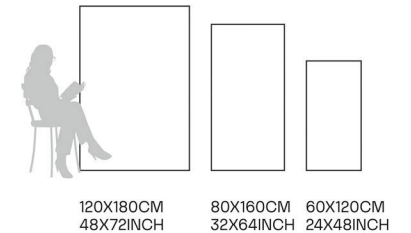

Glazed Porcelain Tiles

FINISH
**GLOSSY
CARVING**

Scratch
Resistant

Stain
Resistant

Germ Free
Hygiene

Fiama Bianco

80X160CM | 32X64INCH

FORMATS AVAILABLE