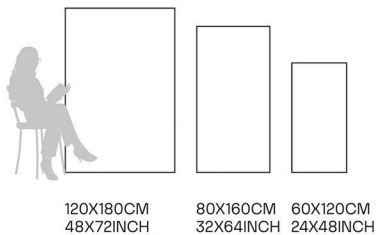

Germ Free
Hygiene

Ariana Natural

80X160CM | 32X64INCH

FORMATS AVAILABLE

120X180CM
48X72INCH

80X160CM
32X64INCH

60X120CM
24X48INCH

Glazed Porcelain Tiles

FINISH
**GLOSSY
CARVING**

Scratch
Resistant

Stain
Resistant

Germ Free
Hygiene

Arica Statuario

80X160CM | 32X64INCH

FORMATS AVAILABLE

120X180CM
48X72INCH

80X160CM
32X64INCH

60X120CM
24X48INCH

Glazed Porcelain Tiles

FINISH
**GLOSSY
CARVING**

Scratch
Resistant

Stain
Resistant

Germ Free
Hygiene

Athens Blue

80X160CM | 32X64INCH

FORMATS AVAILABLE

Glazed Porcelain Tiles

FINISH
**GLOSSY
CARVING**

Scratch
Resistant

Stain
Resistant

Germ Free
Hygiene

Bayona Eragone