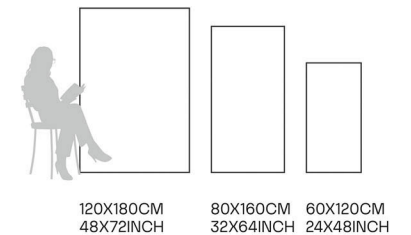

Alexa Grey

80X160CM | 32X64INCH

FORMATS AVAILABLE

120X180CM
48X72INCH

80X160CM
32X64INCH

60X120CM
24X48INCH

Glazed Porcelain Tiles

FINISH
**GLOSSY
CARVING**

Scratch
Resistant

Stain
Resistant

Germ Free
Hygiene

Antisky onyx

80X160CM | 32X64INCH

FORMATS AVAILABLE

Glazed Porcelain Tiles

FINISH
**GLOSSY
CARVING**

Scratch
Resistant

Stain
Resistant

Germ Free
Hygiene

Arbescato

80X160CM | 32X64INCH

FORMATS AVAILABLE

120X180CM
48X72INCH

80X160CM
32X64INCH