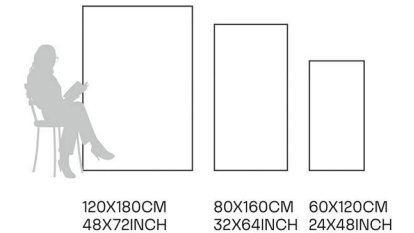

FORMATS AVAILABLE