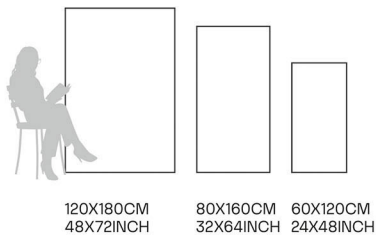

Glazed Porcelain Tiles

FINISH
**GLOSSY
CARVING**

Scratch
Resistant

Stain
Resistant

Germ Free
Hygiene

Fiama Bianco

80X160CM | 32X64INCH

FORMATS AVAILABLE

Glazed Porcelain Tiles

FINISH
**GLOSSY
CARVING**

Scratch
Resistant

Stain
Resistant

Germ Free
Hygiene

Fire Cloudy Beige

80X160CM | 32X64INCH

FORMATS AVAILABLE

120X180CM
48X72INCH

80X160CM
32X64INCH

60X120CM
24X48INCH

Glazed Porcelain Tiles

FINISH
**GLOSSY
CARVING**

Scratch
Resistant

Stain
Resistant

Germ Free
Hygiene

Giallo Beaver

80X160CM | 32X64INCH

FORMATS AVAILABLE

120X180CM
48X72INCH

80X160CM
32X64INCH

60X120CM
24X48INCH

Glazed Porcelain Tiles

FINISH
**GLOSSY
CARVING**