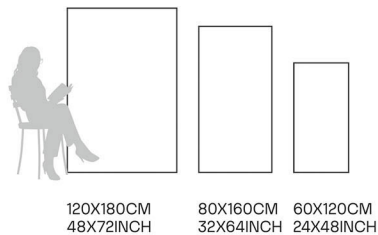

FORMATS AVAILABLE

120X180CM
48X72INCH

80X160CM
32X64INCH

60X120CM
24X48INCH

FORMATS AVAILABLE

120X180CM
48X72INCH

80X160CM
32X64INCH

60X120CM
24X48INCH

Glazed Porcelain Tiles

FINISH
Matt

Scratch
Resistant

Stain
Resistant

Germ Free
Hygiene

Calypso Ice

80X160CM | 32X64INCH

FORMATS AVAILABLE