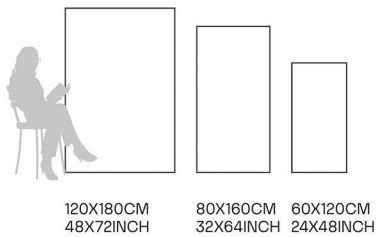

Scratch
Resistant

Stain
Resistant

Germ Free
Hygiene

Huda Grey

80X160CM | 32X64INCH

FORMATS AVAILABLE

Glazed Porcelain Tiles

FINISH
**GLOSSY
CARVING**

Scratch
Resistant

Stain
Resistant

Germ Free
Hygiene

Kenya Onyx

80X160CM | 32X64INCH

FORMATS AVAILABLE

Glazed Porcelain Tiles

FINISH
**GLOSSY
CARVING**