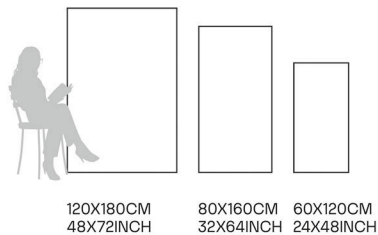

Merqury White

80X160CM | 32X64INCH

FORMATS AVAILABLE

Glazed Porcelain Tiles

FINISH
**GLOSSY
CARVING**

Scratch
Resistant

Stain
Resistant

Germ Free
Hygiene

Merqury Beige

80X160CM | 32X64INCH

FORMATS AVAILABLE

Glazed Porcelain Tiles

FINISH
**GLOSSY
CARVING**

Scratch
Resistant

Stain
Resistant

Germ Free
Hygiene

Moon Onyx

80X160CM | 32X64INCH

FORMATS AVAILABLE

Glazed Porcelain Tiles

FINISH
**GLOSSY
CARVING**

Scratch
Resistant

Stain
Resistant

Germ Free
Hygiene