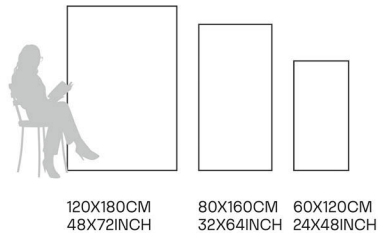

Glazed Porcelain Tiles

FINISH
**GLOSSY
CARVING**

Scratch
Resistant

Stain
Resistant

Germ Free
Hygiene

Esperda Grey

80X160CM | 32X64INCH

FORMATS AVAILABLE

Glazed Porcelain Tiles

FINISH
**GLOSSY
CARVING**

Scratch
Resistant

Stain
Resistant

Germ Free
Hygiene

Fiama Bianco

80X160CM | 32X64INCH

FORMATS AVAILABLE