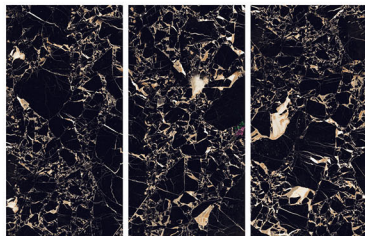

Glazed Porcelain Tiles

FINISH
High Gloss

Scratch
Resistant

Stain
Resistant

Germ Free
Hygiene

Astonia Black

80X160CM | 32X64INCH

FORMATS AVAILABLE

120X180CM
48X72INCH

80X160CM
32X64INCH

60X120CM
24X48INCH

Glazed Porcelain Tiles

FINISH
High Gloss

Scratch
Resistant

Stain
Resistant

Germ Free
Hygiene

Biber Blue

80X160CM | 32X64INCH

FORMATS AVAILABLE

120X180CM
48X72INCH

80X160CM
32X64INCH

60X120CM
24X48INCH