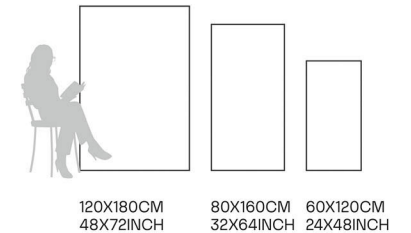

Glazed Porcelain Tiles

FINISH
**GLOSSY
CARVING**

Scratch
Resistant

Stain
Resistant

Germ Free
Hygiene

Embrace Silver

80X160CM | 32X64INCH

FORMATS AVAILABLE

Glazed Porcelain Tiles

FINISH
**GLOSSY
CARVING**

Scratch
Resistant

Stain
Resistant

Germ Free
Hygiene

Endilo Statuario

80X160CM | 32X64INCH

FORMATS AVAILABLE