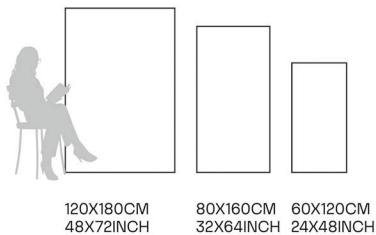

Stain
Resistant

Germ Free
Hygiene

Venice Beige

80X160CM | 32X64INCH

FORMATS AVAILABLE

Glazed Porcelain Tiles

FINISH
**GLOSSY
CARVING**

Scratch
Resistant

Stain
Resistant

Germ Free
Hygiene

Travertino Ivory

80X160CM | 32X64INCH

FORMATS AVAILABLE

Glazed Porcelain Tiles

FINISH
**GLOSSY
CARVING**

Scratch
Resistant