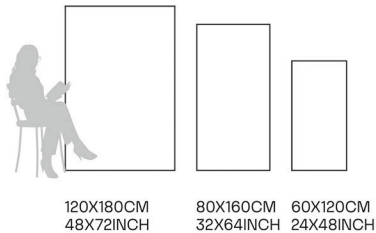

FORMATS AVAILABLE

Glazed Porcelain Tiles

FINISH
High Gloss

Scratch
Resistant

Stain
Resistant

Germ Free
Hygiene

Amazonite

80X160CM | 32X64INCH