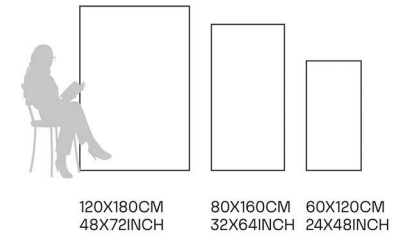

FORMATS AVAILABLE