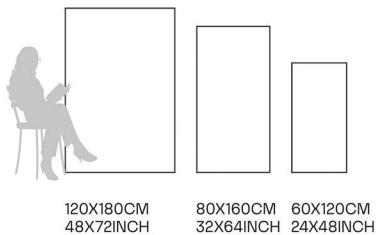

Scratch
Resistant

Stain
Resistant

Germ Free
Hygiene

Biber Blue

80X160CM | 32X64INCH

FORMATS AVAILABLE

120X180CM
48X72INCH

80X160CM
32X64INCH

60X120CM
24X48INCH

Glazed Porcelain Tiles

FINISH
High Gloss

Scratch
Resistant

Stain
Resistant

Germ Free
Hygiene

Black Merqunia

80X160CM | 32X64INCH

FORMATS AVAILABLE

120X180CM
48X72INCH

80X160CM
32X64INCH

60X120CM
24X48INCH

Glazed Porcelain Tiles

FINISH
High Gloss

Scratch
Resistant

Stain
Resistant