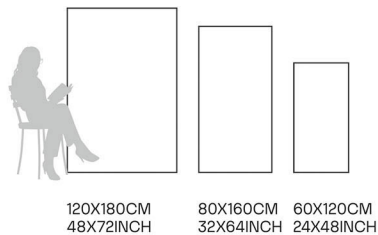

FORMATS AVAILABLE

Glazed Porcelain Tiles

FINISH
**GLOSSY
CARVING**

Scratch
Resistant

Stain
Resistant

Germ Free
Hygiene

Soul White

80X160CM | 32X64INCH