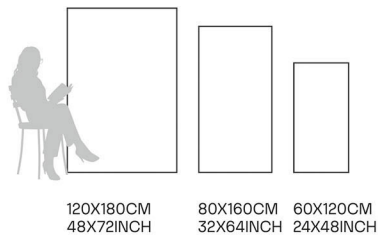

Scratch
Resistant

Stain
Resistant

Germ Free
Hygiene

Arbescato

80X160CM | 32X64INCH

FORMATS AVAILABLE

120X180CM
48X72INCH

80X160CM
32X64INCH

60X120CM
24X48INCH

Glazed Porcelain Tiles

FINISH
**GLOSSY
CARVING**

Scratch
Resistant

Stain
Resistant

Germ Free
Hygiene

Arco Onyx White

80X160CM | 32X64INCH