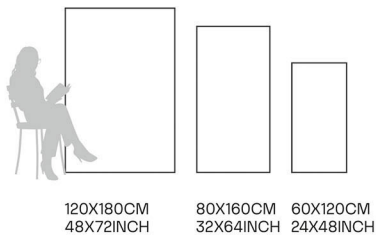

Moon Onyx

80X160CM | 32X64INCH

FORMATS AVAILABLE

Glazed Porcelain Tiles

FINISH
**GLOSSY
CARVING**

Scratch
Resistant

Stain
Resistant

Germ Free
Hygiene

Moscato Grey

80X160CM | 32X64INCH

FORMATS AVAILABLE

Glazed Porcelain Tiles

FINISH
**GLOSSY
CARVING**

Scratch
Resistant

Stain
Resistant

Germ Free
Hygiene

Mountain White

80X160CM | 32X64INCH

FORMATS AVAILABLE

120X180CM
48X72INCH

80X160CM
32X64INCH

60X120CM
24X48INCH

Glazed Porcelain Tiles

FINISH
**GLOSSY
CARVING**