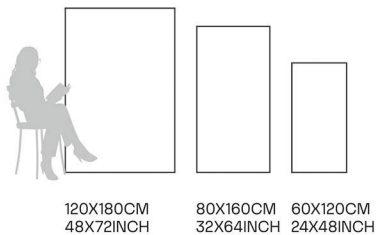

120X180CM
48X72INCH

80X160CM
32X64INCH

60X120CM
24X48INCH

FORMATS AVAILABLE

Glazed Porcelain Tiles

FINISH
**GLOSSY
CARVING**

Scratch
Resistant

Stain
Resistant

Germ Free
Hygiene

Olive Ablone

80X160CM | 32X64INCH

120X180CM
48X72INCH

80X160CM
32X64INCH

60X120CM
24X48INCH

FORMATS AVAILABLE

Glazed Porcelain Tiles

FINISH
**GLOSSY
CARVING**

Scratch
Resistant

Stain
Resistant

Germ Free
Hygiene

Omani Sienna

80X160CM | 32X64INCH

FORMATS AVAILABLE

Glazed Porcelain Tiles

FINISH
**GLOSSY
CARVING**

Scratch
Resistant

Stain
Resistant

Germ Free
Hygiene

Onyx Ice

80X160CM | 32X64INCH

FORMATS AVAILABLE

Glazed Porcelain Tiles