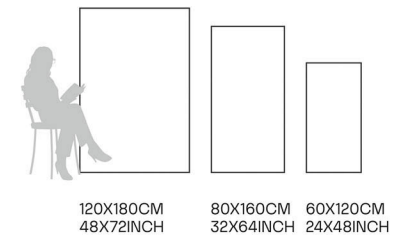

Mountain White

80X160CM | 32X64INCH

FORMATS AVAILABLE

120X180CM
48X72INCH

80X160CM
32X64INCH

60X120CM
24X48INCH

Glazed Porcelain Tiles

FINISH
**GLOSSY
CARVING**

Scratch
Resistant

Stain
Resistant

Germ Free
Hygiene

Nuvo Ivory

80X160CM | 32X64INCH

FORMATS AVAILABLE

120X180CM
48X72INCH

80X160CM
32X64INCH

60X120CM
24X48INCH

Glazed Porcelain Tiles

FINISH
**GLOSSY
CARVING**

Scratch
Resistant

Stain
Resistant

Germ Free
Hygiene

Olbia Crema

80X160CM | 32X64INCH