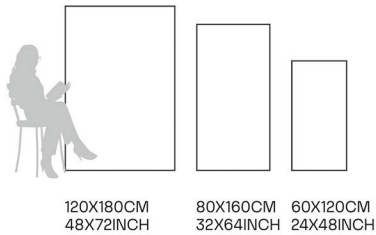

FORMATS AVAILABLE

Glazed Porcelain Tiles

FINISH
**GLOSSY
CARVING**

Scratch
Resistant

Stain
Resistant

Germ Free
Hygiene

Reno Nero

80X160CM | 32X64INCH