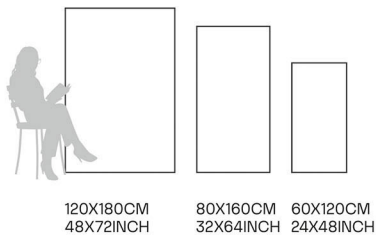

120X180CM
48X72INCH

80X160CM
32X64INCH

60X120CM
24X48INCH