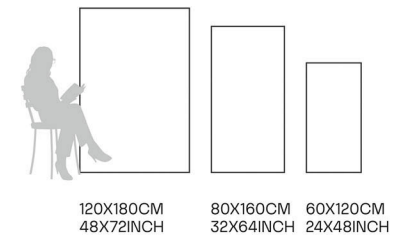

Glazed Porcelain Tiles

FINISH
**GLOSSY
CARVING**

Scratch
Resistant

Stain
Resistant

Germ Free
Hygiene

Fire Cloudy Beige

80X160CM | 32X64INCH

FORMATS AVAILABLE

120X180CM
48X72INCH

80X160CM
32X64INCH

60X120CM
24X48INCH

Glazed Porcelain Tiles

FINISH
**GLOSSY
CARVING**

Scratch
Resistant

Stain
Resistant

Germ Free
Hygiene

Giallo Beaver

80X160CM | 32X64INCH

FORMATS AVAILABLE

120X180CM
48X72INCH

80X160CM
32X64INCH

60X120CM
24X48INCH

Glazed Porcelain Tiles

FINISH
**GLOSSY
CARVING**