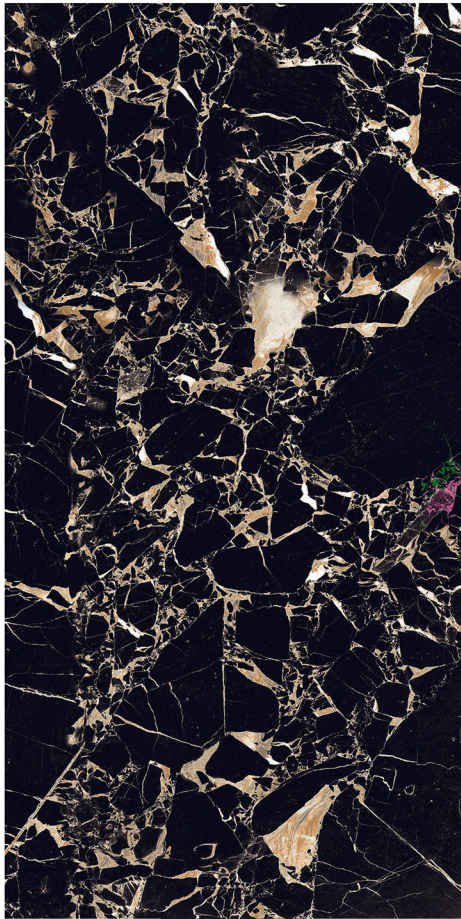

Glazed Porcelain Tiles

FINISH
High Gloss

Scratch
Resistant

Stain
Resistant

Germ Free
Hygiene

Astonia Black

80X160CM | 32X64INCH