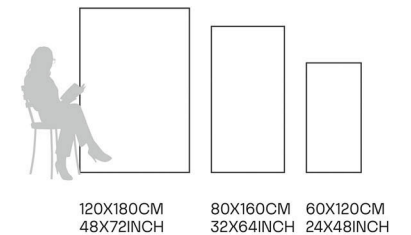

Scratch
Resistant

Stain
Resistant

Germ Free
Hygiene

Holland Sisal

80X160CM | 32X64INCH

FORMATS AVAILABLE

Glazed Porcelain Tiles

FINISH
**GLOSSY
CARVING**

Scratch
Resistant

Stain
Resistant

Germ Free
Hygiene

Huda Grey

80X160CM | 32X64INCH

FORMATS AVAILABLE

Glazed Porcelain Tiles

FINISH
**GLOSSY
CARVING**