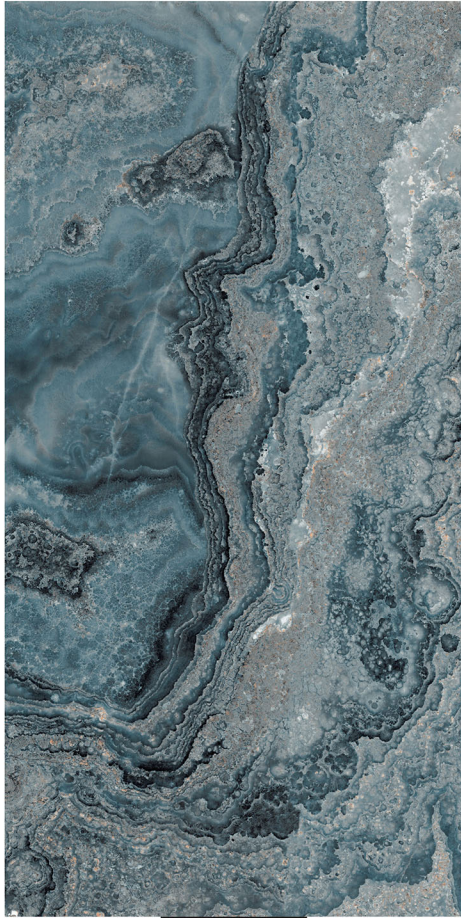

Germ Free
Hygiene

Swallow Blue

80X160CM | 32X64INCH

FORMATS AVAILABLE

120X180CM
48X72INCH

80X160CM
32X64INCH

60X120CM
24X48INCH

Glazed Porcelain Tiles

FINISH
High Gloss

Scratch
Resistant

Stain
Resistant

Germ Free
Hygiene

Tempa Aqva

80X160CM | 32X64INCH

FORMATS AVAILABLE

120X180CM
48X72INCH