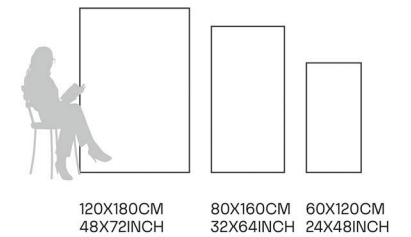

Stain
Resistant

Germ Free
Hygiene

Charles Crema

80X160CM | 32X64INCH

FORMATS AVAILABLE

120X180CM
48X72INCH

80X160CM
32X64INCH

60X120CM
24X48INCH

Glazed Porcelain Tiles

FINISH
**GLOSSY
CARVING**

Scratch
Resistant

Stain
Resistant

Germ Free
Hygiene

Chicago White

80X160CM | 32X64INCH

FORMATS AVAILABLE

Glazed Porcelain Tiles

FINISH
**GLOSSY
CARVING**

Scratch
Resistant

Stain
Resistant

Germ Free
Hygiene

Como Light Grey

80X160CM | 32X64INCH

FORMATS AVAILABLE