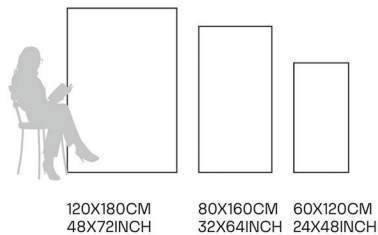

Stain
Resistant

Germ Free
Hygiene

Zara White

80X160CM | 32X64INCH

FORMATS AVAILABLE

Glazed Porcelain Tiles

FINISH
**GLOSSY
CARVING**

Scratch
Resistant

Stain
Resistant

Germ Free
Hygiene

Zenica Beige

80X160CM | 32X64INCH

FORMATS AVAILABLE

Glazed Porcelain Tiles

FINISH
Matt

Scratch
Resistant