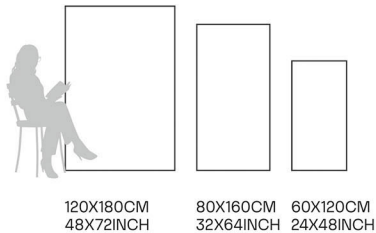

FINISH
**GLOSSY
CARVING**

Scratch
Resistant

Stain
Resistant

Germ Free
Hygiene

Onyx Ice

80X160CM | 32X64INCH

FORMATS AVAILABLE

Glazed Porcelain Tiles

FINISH
GLOSSY
CARVING

Scratch
Resistant

Stain
Resistant

Germ Free
Hygiene

Ovi Roots White

80X160CM | 32X64INCH

FORMATS AVAILABLE

120X180CM
48X72INCH

80X160CM
32X64INCH

60X120CM
24X48INCH

Glazed Porcelain Tiles

FINISH
GLOSSY
CARVING

Scratch
Resistant

Stain
Resistant

Germ Free
Hygiene

Papillion Bianco