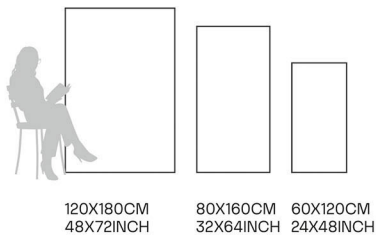

FORMATS AVAILABLE

Glazed Porcelain Tiles

FINISH
**GLOSSY
CARVING**

Scratch
Resistant

Stain
Resistant

Germ Free
Hygiene

Quarry Gold

80X160CM | 32X64INCH