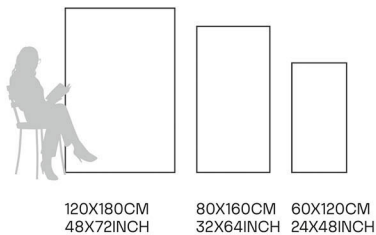

Glazed Porcelain Tiles

FINISH
**GLOSSY
CARVING**

Scratch
Resistant

Stain
Resistant

Germ Free
Hygiene

Corte Beige

80X160CM | 32X64INCH

FORMATS AVAILABLE

Glazed Porcelain Tiles

FINISH
**GLOSSY
CARVING**

Scratch
Resistant

Stain
Resistant

Germ Free
Hygiene

Corte Bianco

80X160CM | 32X64INCH

FORMATS AVAILABLE