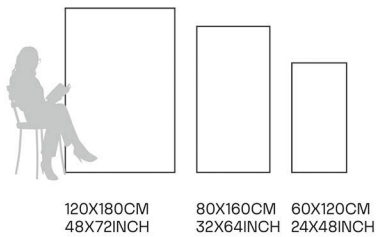

Mangolia Beige

80X160CM | 32X64INCH

FORMATS AVAILABLE

Glazed Porcelain Tiles

FINISH
**GLOSSY
CARVING**

Scratch
Resistant

Stain
Resistant

Germ Free
Hygiene

Marazzi Cloud

80X160CM | 32X64INCH

FORMATS AVAILABLE

Glazed Porcelain Tiles

FINISH
**GLOSSY
CARVING**

Scratch
Resistant

Stain
Resistant

Germ Free
Hygiene

Marazzi Lace

80X160CM | 32X64INCH

FORMATS AVAILABLE

Glazed Porcelain Tiles

FINISH
**GLOSSY
CARVING**

Scratch
Resistant

Stain
Resistant

Germ Free
Hygiene