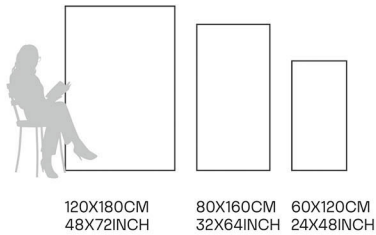

120X180CM
48X72INCH

80X160CM
32X64INCH

60X120CM
24X48INCH

Glazed Porcelain Tiles

FINISH
**GLOSSY
CARVING**

Scratch
Resistant

Stain
Resistant

Germ Free
Hygiene

Giallo Beaver

80X160CM | 32X64INCH

FORMATS AVAILABLE

120X180CM
48X72INCH

80X160CM
32X64INCH

60X120CM
24X48INCH

Glazed Porcelain Tiles

FINISH
**GLOSSY
CARVING**

Scratch
Resistant

Stain
Resistant

Germ Free
Hygiene

Grace Onyx Light

80X160CM | 32X64INCH

FORMATS AVAILABLE

Glazed Porcelain Tiles

FINISH
**GLOSSY
CARVING**