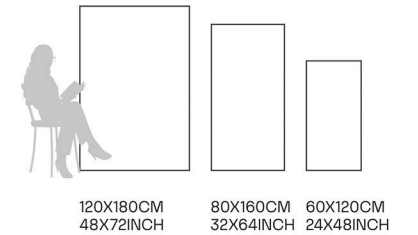

Giallo Beaver

80X160CM | 32X64INCH

FORMATS AVAILABLE

120X180CM
48X72INCH

80X160CM
32X64INCH

60X120CM
24X48INCH

Glazed Porcelain Tiles

FINISH
**GLOSSY
CARVING**

Scratch
Resistant

Stain
Resistant

Germ Free
Hygiene

Helix Statuario

80X160CM | 32X64INCH

FORMATS AVAILABLE

Glazed Porcelain Tiles

FINISH
**GLOSSY
CARVING**

Scratch
Resistant

Stain
Resistant

Germ Free
Hygiene

Himaliya White

80X160CM | 32X64INCH

FORMATS AVAILABLE

Glazed Porcelain Tiles

FINISH
**GLOSSY
CARVING**