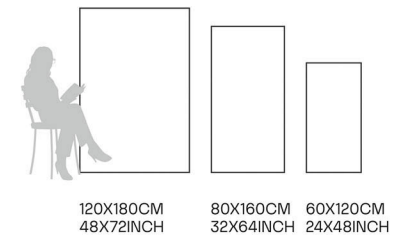

Merqury Beige

80X160CM | 32X64INCH

FORMATS AVAILABLE

Glazed Porcelain Tiles

FINISH
**GLOSSY
CARVING**

Scratch
Resistant

Stain
Resistant

Germ Free
Hygiene

Moon Onyx

80X160CM | 32X64INCH

FORMATS AVAILABLE

Glazed Porcelain Tiles

FINISH
**GLOSSY
CARVING**

Scratch
Resistant

Stain
Resistant

Germ Free
Hygiene

Moscato Grey

80X160CM | 32X64INCH

FORMATS AVAILABLE

Glazed Porcelain Tiles

FINISH
**GLOSSY
CARVING**

Scratch
Resistant

Stain
Resistant

Germ Free
Hygiene

Mountain White

80X160CM | 32X64INCH

FORMATS AVAILABLE

120X180CM
48X72INCH

80X160CM
32X64INCH

60X120CM
24X48INCH

Glazed Porcelain Tiles

FINISH
**GLOSSY
CARVING**