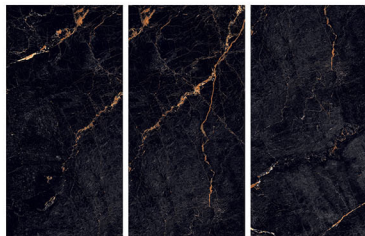

60X120CM
24X48INCH

Glazed Porcelain Tiles

FINISH
High Gloss

Scratch
Resistant

Stain
Resistant

Germ Free
Hygiene

Rosso Black

80X160CM | 32X64INCH