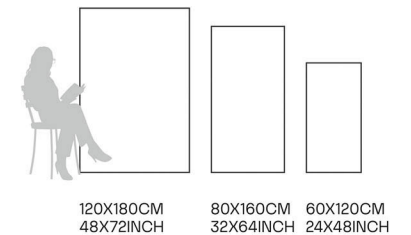

Marfil Bianco

80X160CM | 32X64INCH

FORMATS AVAILABLE

Glazed Porcelain Tiles

FINISH
**GLOSSY
CARVING**

Scratch
Resistant

Stain
Resistant

Germ Free
Hygiene

Merqury White

80X160CM | 32X64INCH

FORMATS AVAILABLE

Glazed Porcelain Tiles

FINISH
**GLOSSY
CARVING**

Scratch
Resistant

Stain
Resistant

Germ Free
Hygiene

Merqury Beige

80X160CM | 32X64INCH

FORMATS AVAILABLE

Glazed Porcelain Tiles

FINISH
**GLOSSY
CARVING**

Scratch
Resistant

Stain
Resistant

Germ Free
Hygiene