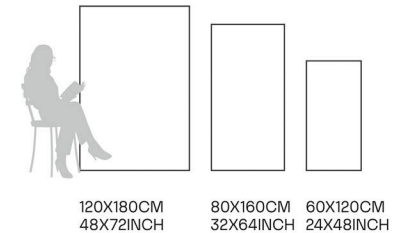

80X160CM
32X64INCH

60X120CM
24X48INCH

The
STYLE
CLOTHING

Glazed Porcelain Tiles

FINISH
**GLOSSY
CARVING**

Scratch
Resistant

Stain
Resistant

Germ Free
Hygiene

Mangolia Beige

80X160CM | 32X64INCH

FORMATS AVAILABLE

Glazed Porcelain Tiles

FINISH
**GLOSSY
CARVING**

Scratch
Resistant

Stain
Resistant

Germ Free
Hygiene

Marazzi Cloud

80X160CM | 32X64INCH

FORMATS AVAILABLE

Glazed Porcelain Tiles

FINISH
**GLOSSY
CARVING**

Scratch
Resistant

Stain
Resistant

Germ Free
Hygiene