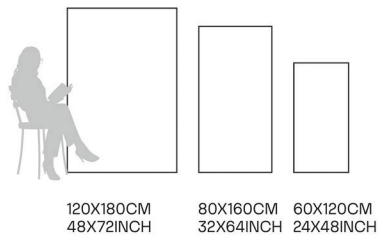

Glazed Porcelain Tiles

FINISH
**GLOSSY
CARVING**

Scratch
Resistant

Stain
Resistant

Germ Free
Hygiene

Alan Sienna

80X160CM | 32X64INCH

FORMATS AVAILABLE