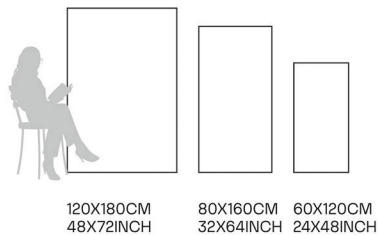

Germ Free
Hygiene

Ariana Natural

80X160CM | 32X64INCH

FORMATS AVAILABLE

120X180CM
48X72INCH

80X160CM
32X64INCH

60X120CM
24X48INCH

Glazed Porcelain Tiles

80X160CM | 32X64INCH

FORMATS AVAILABLE

Glazed Porcelain Tiles

FINISH
**GLOSSY
CARVING**

Scratch
Resistant

Stain
Resistant

Germ Free
Hygiene

Bayona Eragone

80X160CM | 32X64INCH

FORMATS AVAILABLE

Glazed Porcelain Tiles

FINISH
**GLOSSY
CARVING**

Scratch
Resistant

Stain
Resistant

Germ Free
Hygiene

Bellissimo pale

80X160CM | 32X64INCH

FORMATS AVAILABLE

Glazed Porcelain Tiles

FINISH
**GLOSSY
CARVING**

Scratch
Resistant

Stain
Resistant

Germ Free
Hygiene

Bently White