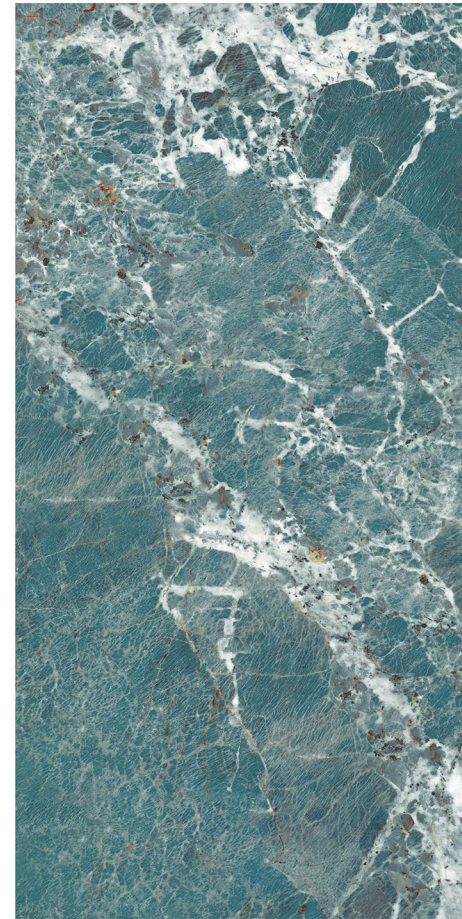

FORMATS AVAILABLE

Glazed Porcelain Tiles

FINISH
High Gloss

Scratch
Resistant

Stain
Resistant

Germ Free
Hygiene

Amazonite

80X160CM | 32X64INCH