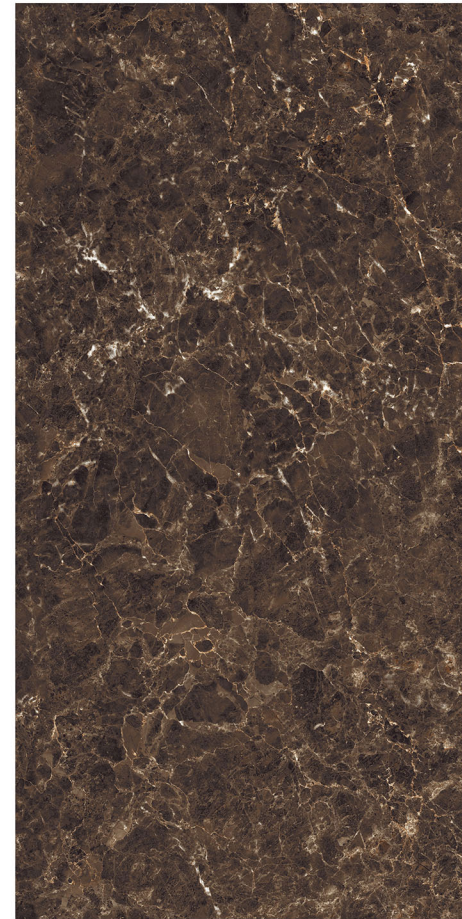

Glazed Porcelain Tiles

FINISH
High Gloss

Scratch
Resistant

Stain
Resistant

Germ Free
Hygiene

Classic Emperador

80X160CM | 32X64INCH

FORMATS AVAILABLE