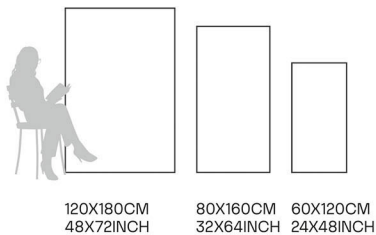

Marazzi Lace

80X160CM | 32X64INCH

FORMATS AVAILABLE

Glazed Porcelain Tiles

FINISH
**GLOSSY
CARVING**

Scratch
Resistant

Stain
Resistant

Germ Free
Hygiene

Marfil Bianco

80X160CM | 32X64INCH

FORMATS AVAILABLE

Glazed Porcelain Tiles

FINISH
**GLOSSY
CARVING**

Scratch
Resistant

Stain
Resistant

Germ Free
Hygiene

Merqury White

80X160CM | 32X64INCH

FORMATS AVAILABLE

Glazed Porcelain Tiles

FINISH
**GLOSSY
CARVING**

Scratch
Resistant

Stain
Resistant

Germ Free
Hygiene