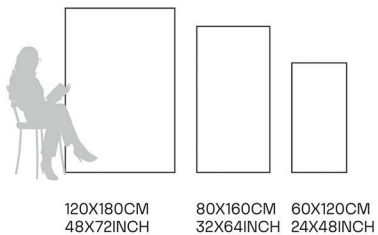

80X160CM | 32X64INCH

FORMATS AVAILABLE

120X180CM
48X72INCH

80X160CM
32X64INCH

60X120CM
24X48INCH

Glazed Porcelain Tiles

FINISH
High Gloss

Scratch
Resistant

Stain
Resistant

Germ Free
Hygiene

Gems Aqva

80X160CM | 32X64INCH

FORMATS AVAILABLE

Glazed Porcelain Tiles

FINISH
High Gloss

Scratch
Resistant