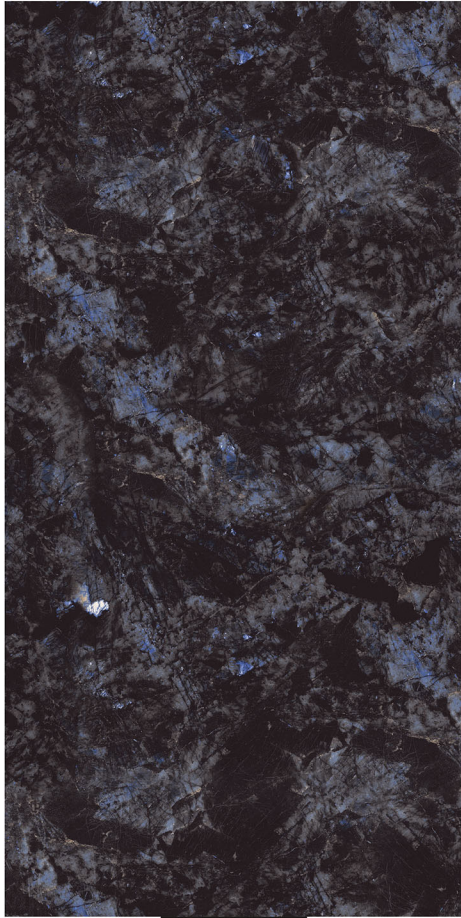

80X160CM | 32X64INCH

FORMATS AVAILABLE

120X180CM
48X72INCH

80X160CM
32X64INCH

60X120CM
24X48INCH

Glazed Porcelain Tiles

FINISH
High Gloss

Scratch
Resistant