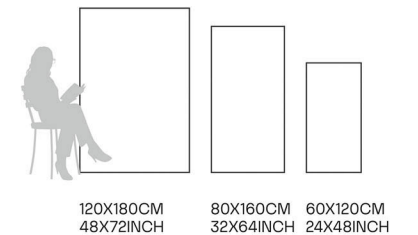

Scratch
Resistant

Stain
Resistant

Germ Free
Hygiene

Himaliya White

80X160CM | 32X64INCH

FORMATS AVAILABLE

Glazed Porcelain Tiles

FINISH
**GLOSSY
CARVING**

Scratch
Resistant

Stain
Resistant

Germ Free
Hygiene

Holland Silver

80X160CM | 32X64INCH

FORMATS AVAILABLE

Glazed Porcelain Tiles

FINISH
**GLOSSY
CARVING**

Scratch
Resistant

Stain
Resistant

Germ Free
Hygiene

Holland Sisal

80X160CM | 32X64INCH

FORMATS AVAILABLE

Glazed Porcelain Tiles

FINISH
**GLOSSY
CARVING**