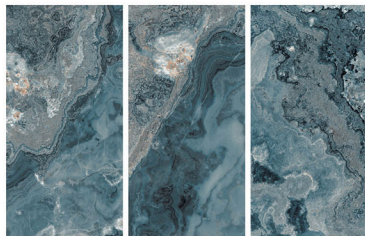

FINISH
High Gloss

Scratch
Resistant

Stain
Resistant

Germ Free
Hygiene

Tempa Aqva

80X160CM | 32X64INCH

FORMATS AVAILABLE

120X180CM
48X72INCH