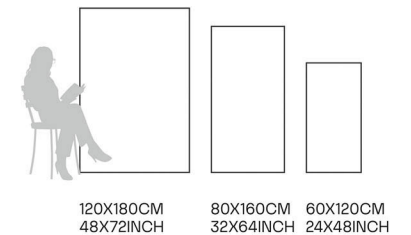

Stain
Resistant

Germ Free
Hygiene

Zara White

80X160CM | 32X64INCH

FORMATS AVAILABLE

Glazed Porcelain Tiles

FINISH
**GLOSSY
CARVING**

Scratch
Resistant

Stain
Resistant

Germ Free
Hygiene

Zenica Beige

80X160CM | 32X64INCH

FORMATS AVAILABLE

Glazed Porcelain Tiles

FINISH
Matt

Scratch
Resistant