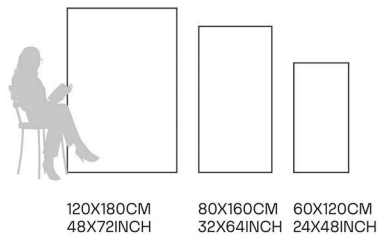

Glazed Porcelain Tiles

FINISH
**GLOSSY
CARVING**

Scratch
Resistant

Stain
Resistant

Germ Free
Hygiene

Corrod Onyx

80X160CM | 32X64INCH

FORMATS AVAILABLE

Glazed Porcelain Tiles

FINISH
**GLOSSY
CARVING**

Scratch
Resistant

Stain
Resistant

Germ Free
Hygiene

Corte Beige

80X160CM | 32X64INCH

FORMATS AVAILABLE