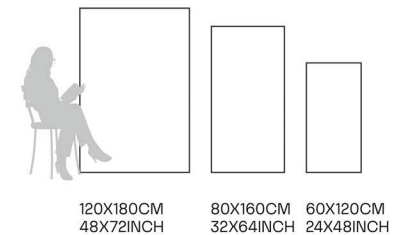

FORMATS AVAILABLE

120X180CM
48X72INCH

80X160CM
32X64INCH

60X120CM
24X48INCH