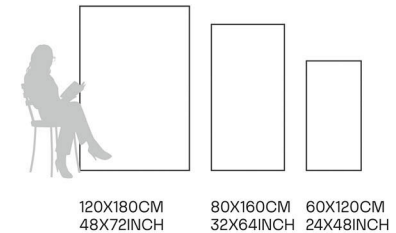

80X160CM
32X64INCH

60X120CM
24X48INCH

Glazed Porcelain Tiles

FINISH
GLOSSY
CARVING

Scratch
Resistant

Stain
Resistant

Germ Free
Hygiene

Papillion Bianco

80X160CM | 32X64INCH

FORMATS AVAILABLE

120X180CM
48X72INCH

80X160CM
32X64INCH

60X120CM
24X48INCH

Glazed Porcelain Tiles

FINISH
**GLOSSY
CARVING**

Scratch
Resistant