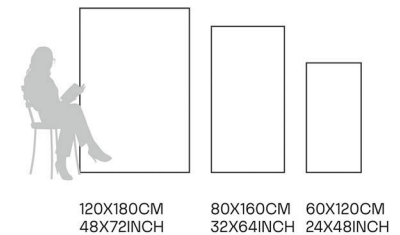

Scratch
Resistant

Stain
Resistant

Germ Free
Hygiene

Arbescato

80X160CM | 32X64INCH

FORMATS AVAILABLE

120X180CM
48X72INCH

80X160CM
32X64INCH

60X120CM
24X48INCH

Glazed Porcelain Tiles

FINISH
**GLOSSY
CARVING**

Scratch
Resistant

Stain
Resistant

Germ Free
Hygiene

Arco Onyx White

80X160CM | 32X64INCH

FORMATS AVAILABLE

120X180CM
48X72INCH

80X160CM
32X64INCH

60X120CM
24X48INCH

Glazed Porcelain Tiles

FINISH
**GLOSSY
CARVING**

Scratch
Resistant

Stain
Resistant

Germ Free
Hygiene

Ariana Natural

80X160CM | 32X64INCH

FORMATS AVAILABLE

120X180CM
48X72INCH

80X160CM
32X64INCH

60X120CM
24X48INCH

Glazed Porcelain Tiles