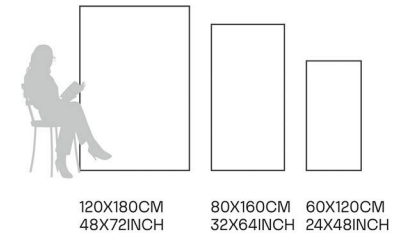

80X160CM | 32X64INCH

FORMATS AVAILABLE

120X180CM
48X72INCH

80X160CM
32X64INCH

60X120CM
24X48INCH

Glazed Porcelain Tiles

FINISH
**GLOSSY
CARVING**

Scratch
Resistant

Stain
Resistant

Germ Free
Hygiene

Venice Beige

80X160CM | 32X64INCH

FORMATS AVAILABLE

Glazed Porcelain Tiles

FINISH
**GLOSSY
CARVING**

Scratch
Resistant