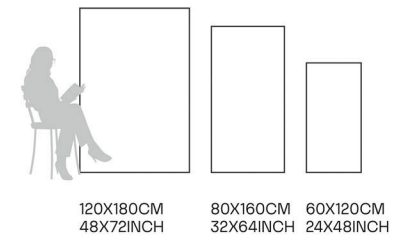

Germ Free
Hygiene

Ariana Natural

80X160CM | 32X64INCH

FORMATS AVAILABLE

120X180CM
48X72INCH

80X160CM
32X64INCH

60X120CM
24X48INCH

Glazed Porcelain Tiles

80X160CM
32X64INCH

60X120CM
24X48INCH

Glazed Porcelain Tiles

FINISH
**GLOSSY
CARVING**

Scratch
Resistant

Stain
Resistant

Germ Free
Hygiene

Athens Blue

80X160CM | 32X64INCH

FORMATS AVAILABLE

Glazed Porcelain Tiles

FINISH
**GLOSSY
CARVING**

Scratch
Resistant

Stain
Resistant

Germ Free
Hygiene

Bayona Eragone

80X160CM | 32X64INCH

FORMATS AVAILABLE

Glazed Porcelain Tiles

FINISH
**GLOSSY
CARVING**

Scratch
Resistant

Stain
Resistant

Germ Free
Hygiene

Bellissimo pale