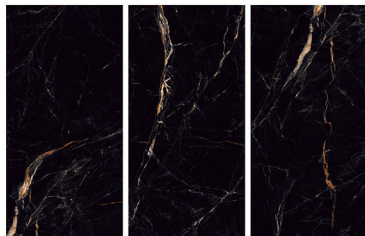

Glazed Porcelain Tiles

FINISH
High Gloss

Scratch
Resistant

Stain
Resistant

Germ Free
Hygiene

Alonza Black

80X160CM | 32X64INCH

FORMATS AVAILABLE

Glazed Porcelain Tiles

FINISH
High Gloss

Scratch
Resistant

Stain
Resistant

Germ Free
Hygiene

Amazonite

80X160CM | 32X64INCH

FORMATS AVAILABLE