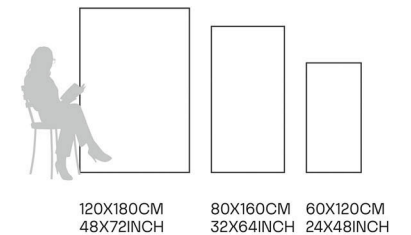

Stain
Resistant

Germ Free
Hygiene

Gems Blue

80X160CM | 32X64INCH

FORMATS AVAILABLE

Glazed Porcelain Tiles

FINISH
High Gloss

Scratch
Resistant