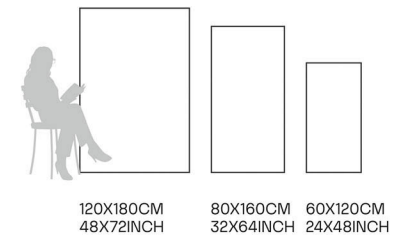

120X180CM
48X72INCH

80X160CM
32X64INCH

60X120CM
24X48INCH

Glazed Porcelain Tiles

FINISH
Matt

Scratch
Resistant

Stain
Resistant

Germ Free
Hygiene

Calypso Pale

80X160CM | 32X64INCH

FORMATS AVAILABLE

120X180CM
48X72INCH

80X160CM
32X64INCH

60X120CM
24X48INCH

Prism Bronze

80X160CM | 32X64INCH