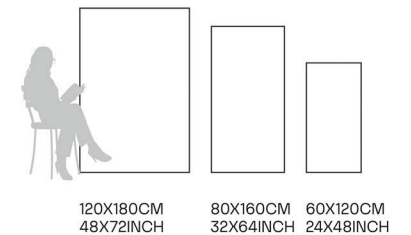

Glazed Porcelain Tiles

FINISH
**GLOSSY
CARVING**

Scratch
Resistant

Stain
Resistant

Germ Free
Hygiene

Corte Bianco

80X160CM | 32X64INCH

FORMATS AVAILABLE

Glazed Porcelain Tiles

FINISH
**GLOSSY
CARVING**

Scratch
Resistant

Stain
Resistant

Germ Free
Hygiene

Elite Statuario

80X160CM | 32X64INCH

FORMATS AVAILABLE

Glazed Porcelain Tiles

FINISH
**GLOSSY
CARVING**

Scratch
Resistant

Stain
Resistant

Germ Free
Hygiene

Embrace Silver

80X160CM | 32X64INCH

FORMATS AVAILABLE