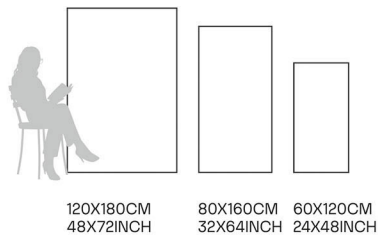

Scratch
Resistant

Stain
Resistant

Germ Free
Hygiene

Holland Sisal

80X160CM | 32X64INCH

FORMATS AVAILABLE

Glazed Porcelain Tiles

FINISH
**GLOSSY
CARVING**