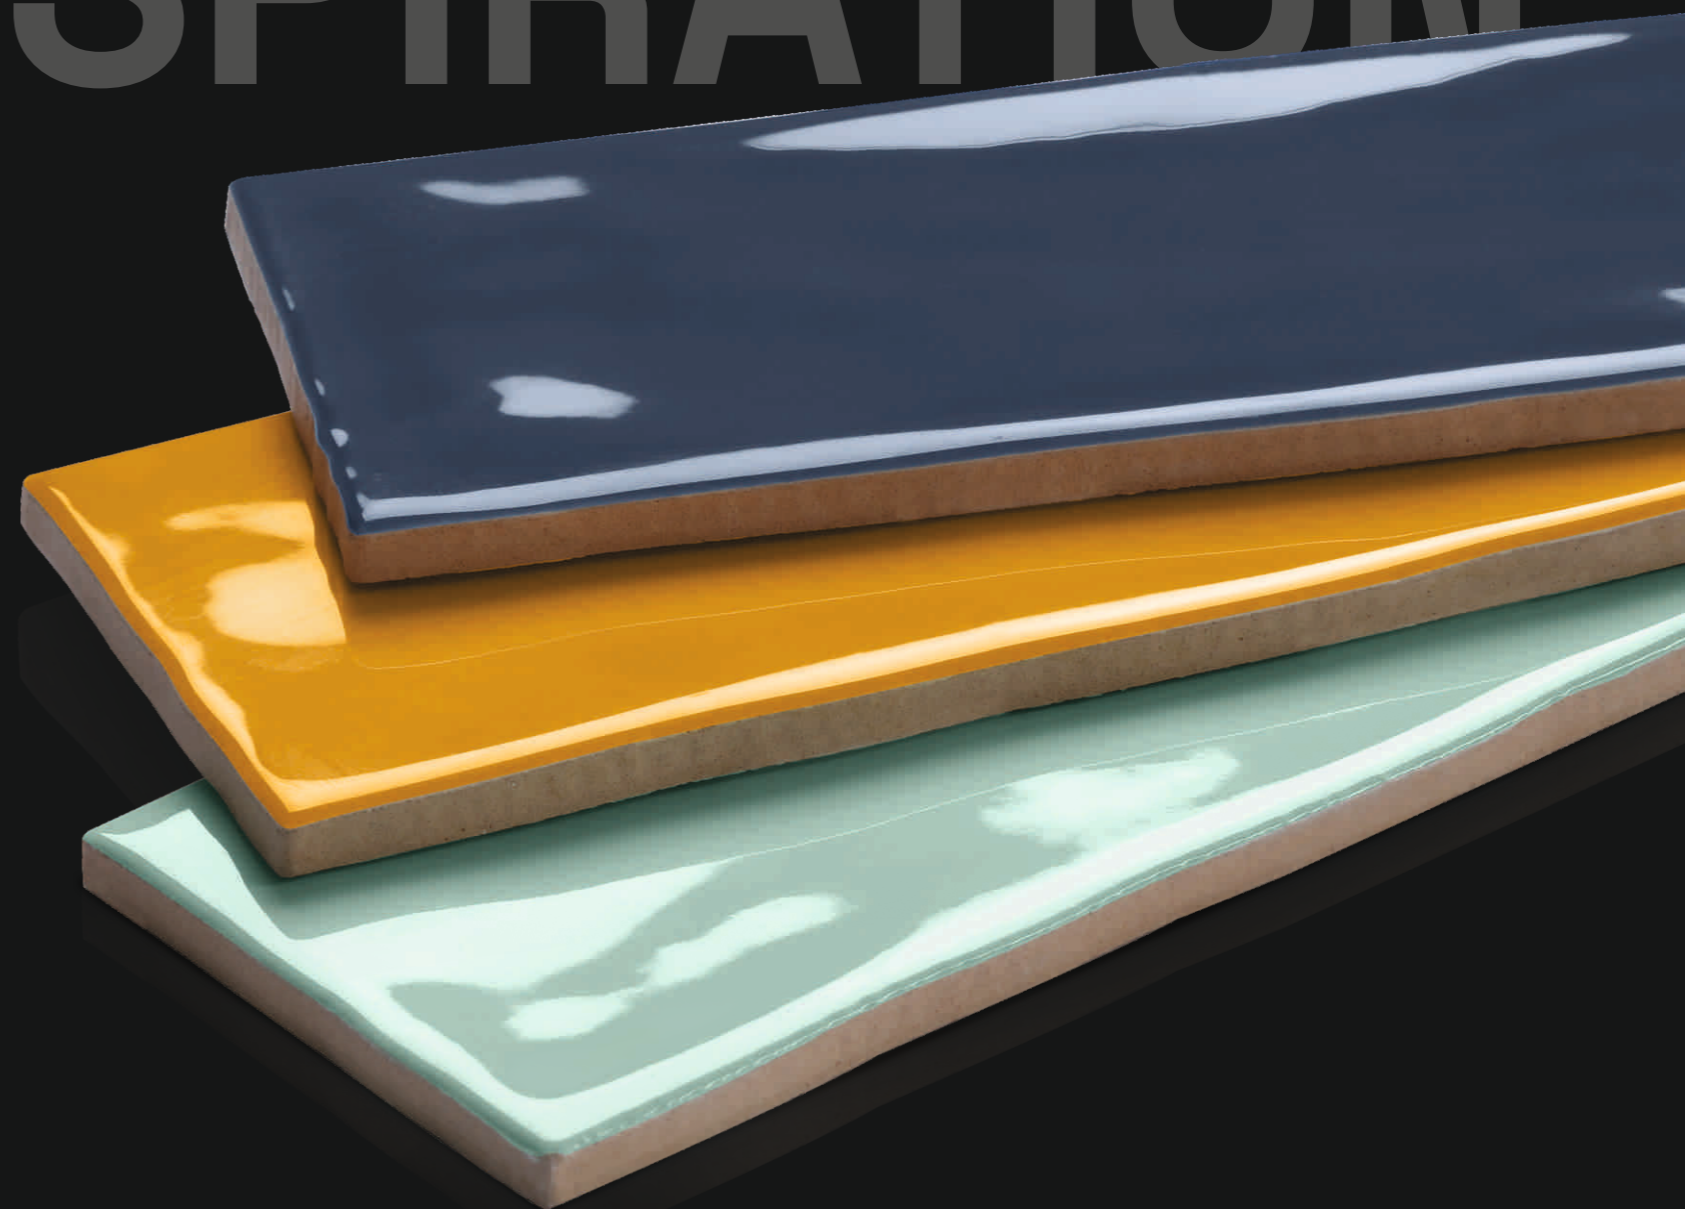

CERAMIC WALL TILE

75X300MM

WHERE MINIMALISM MEETS ENDLESS INSPIRATION

Glossy
Surface

11 COLORS

Stunning collection of glossy surfaces Elevate your space with a touch of luminosity and create a captivating ambiance that exudes modern elegance.

Matt
Surface

7 COLORS

Where understated beauty meets contemporary charm. Immerse yourself in a world of refined elegance Embrace a sense of tranquility and warmth as you create a space that exudes a subtle sophistication.