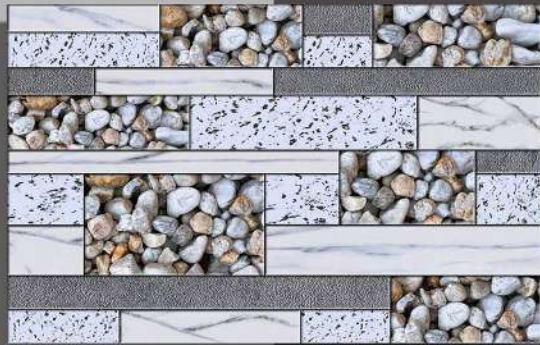

DIGITAL CERAMIC TILES

ELE-1166
(PUNCH)