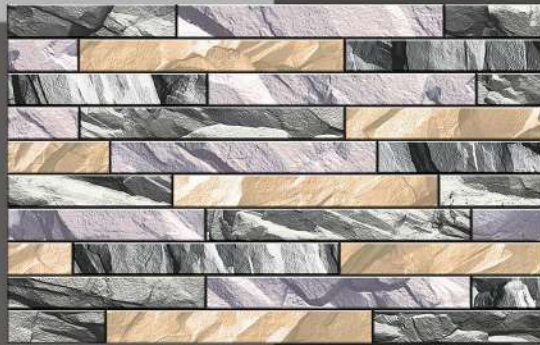

DIGITAL CERAMIC TILES

ELE-1133
(PLAIN)

Follow Us :    

200X300 MM

DIGITAL CERAMIC TILES

ELE-1134
(PLAIN)

Follow Us :    

200X300 MM