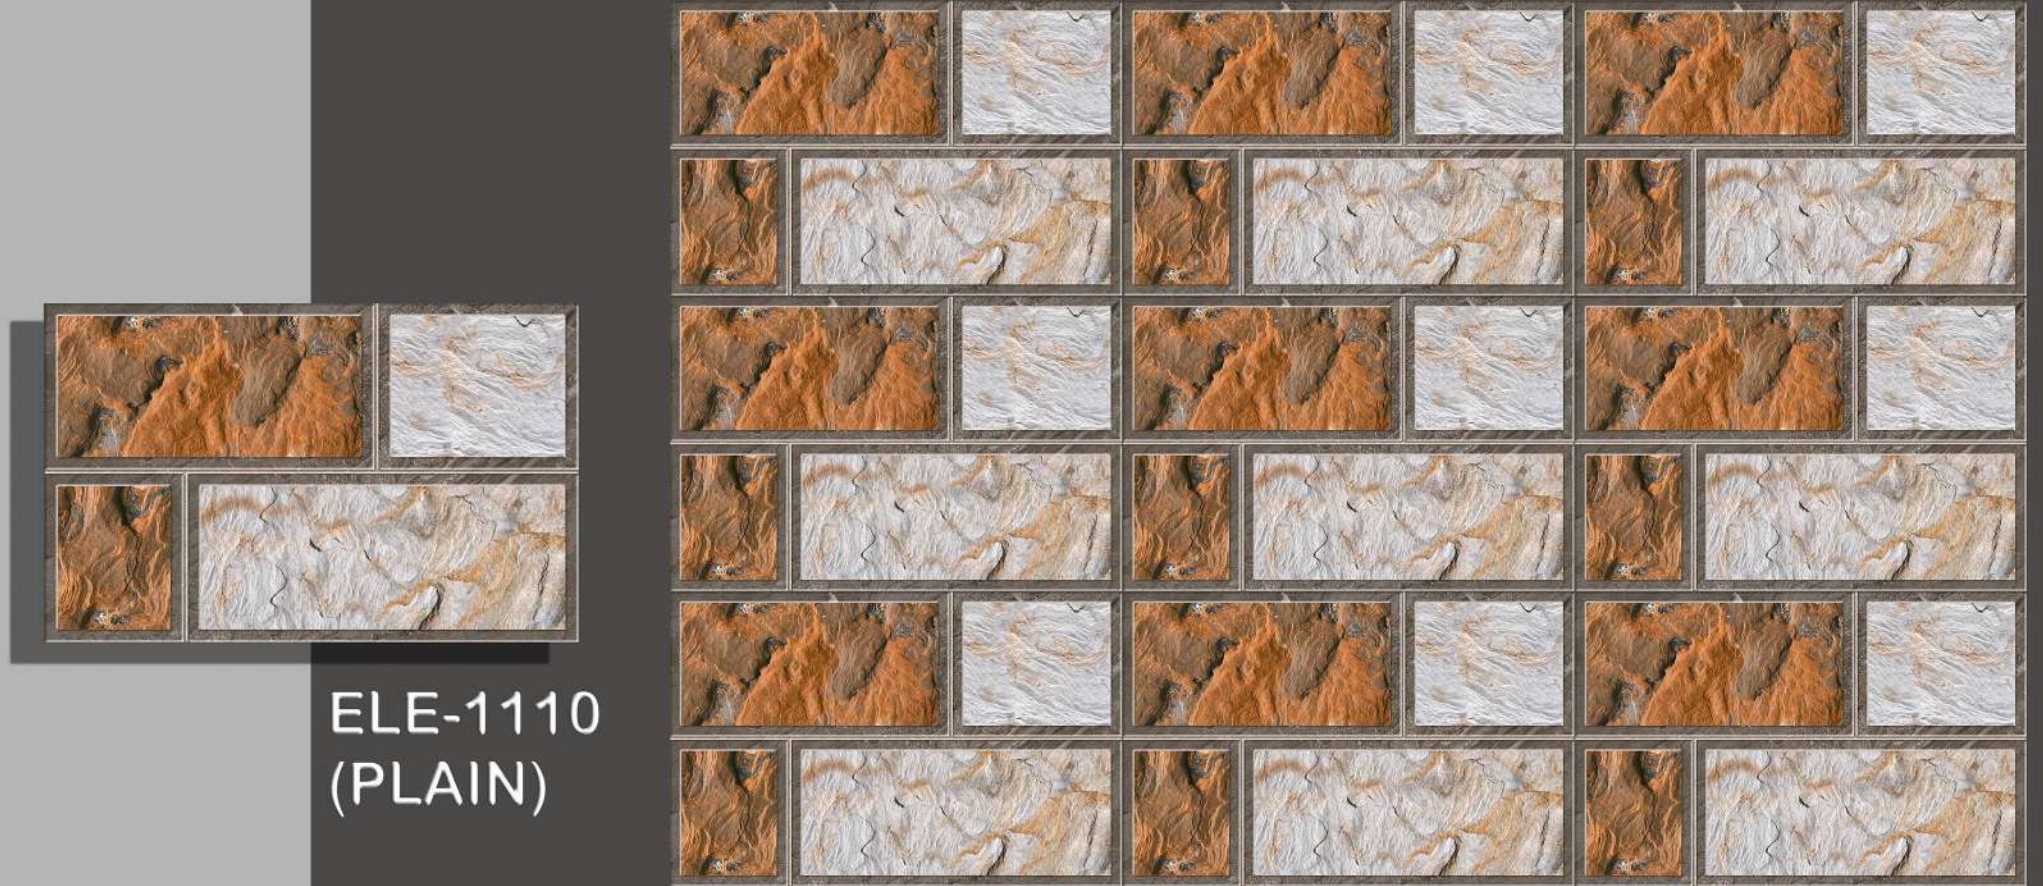

DIGITAL CERAMIC TILES

ELE-1110
(PLAIN)

Follow Us :

200X300 MM