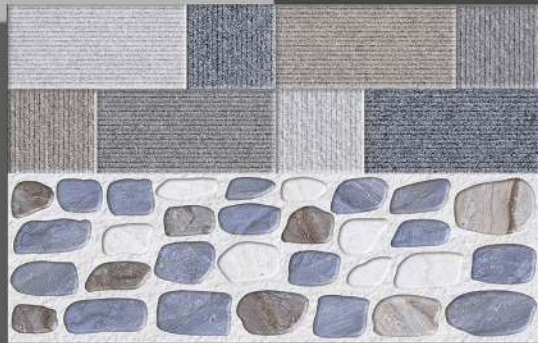

DIGITAL CERAMIC TILES

ELE-969
(PUNCH)