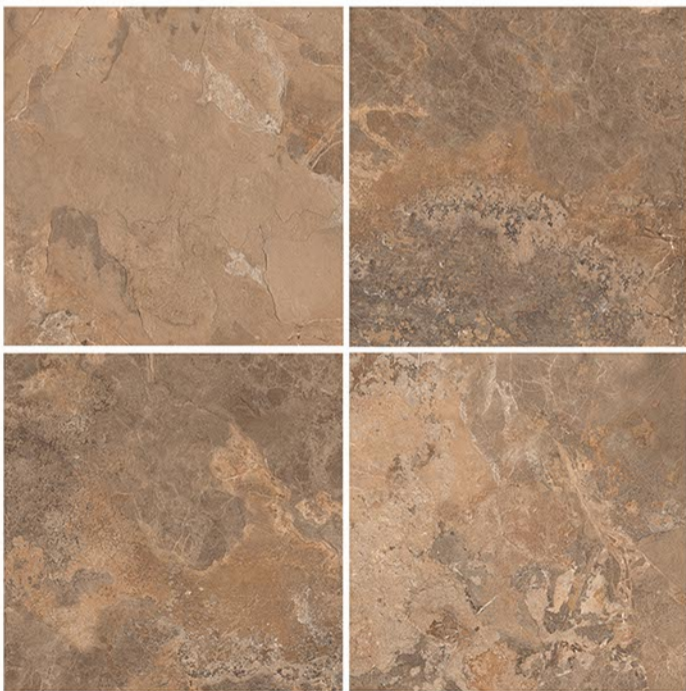

HEAVY DUTY
VITRIFIED TILES | 400 x 400 mm