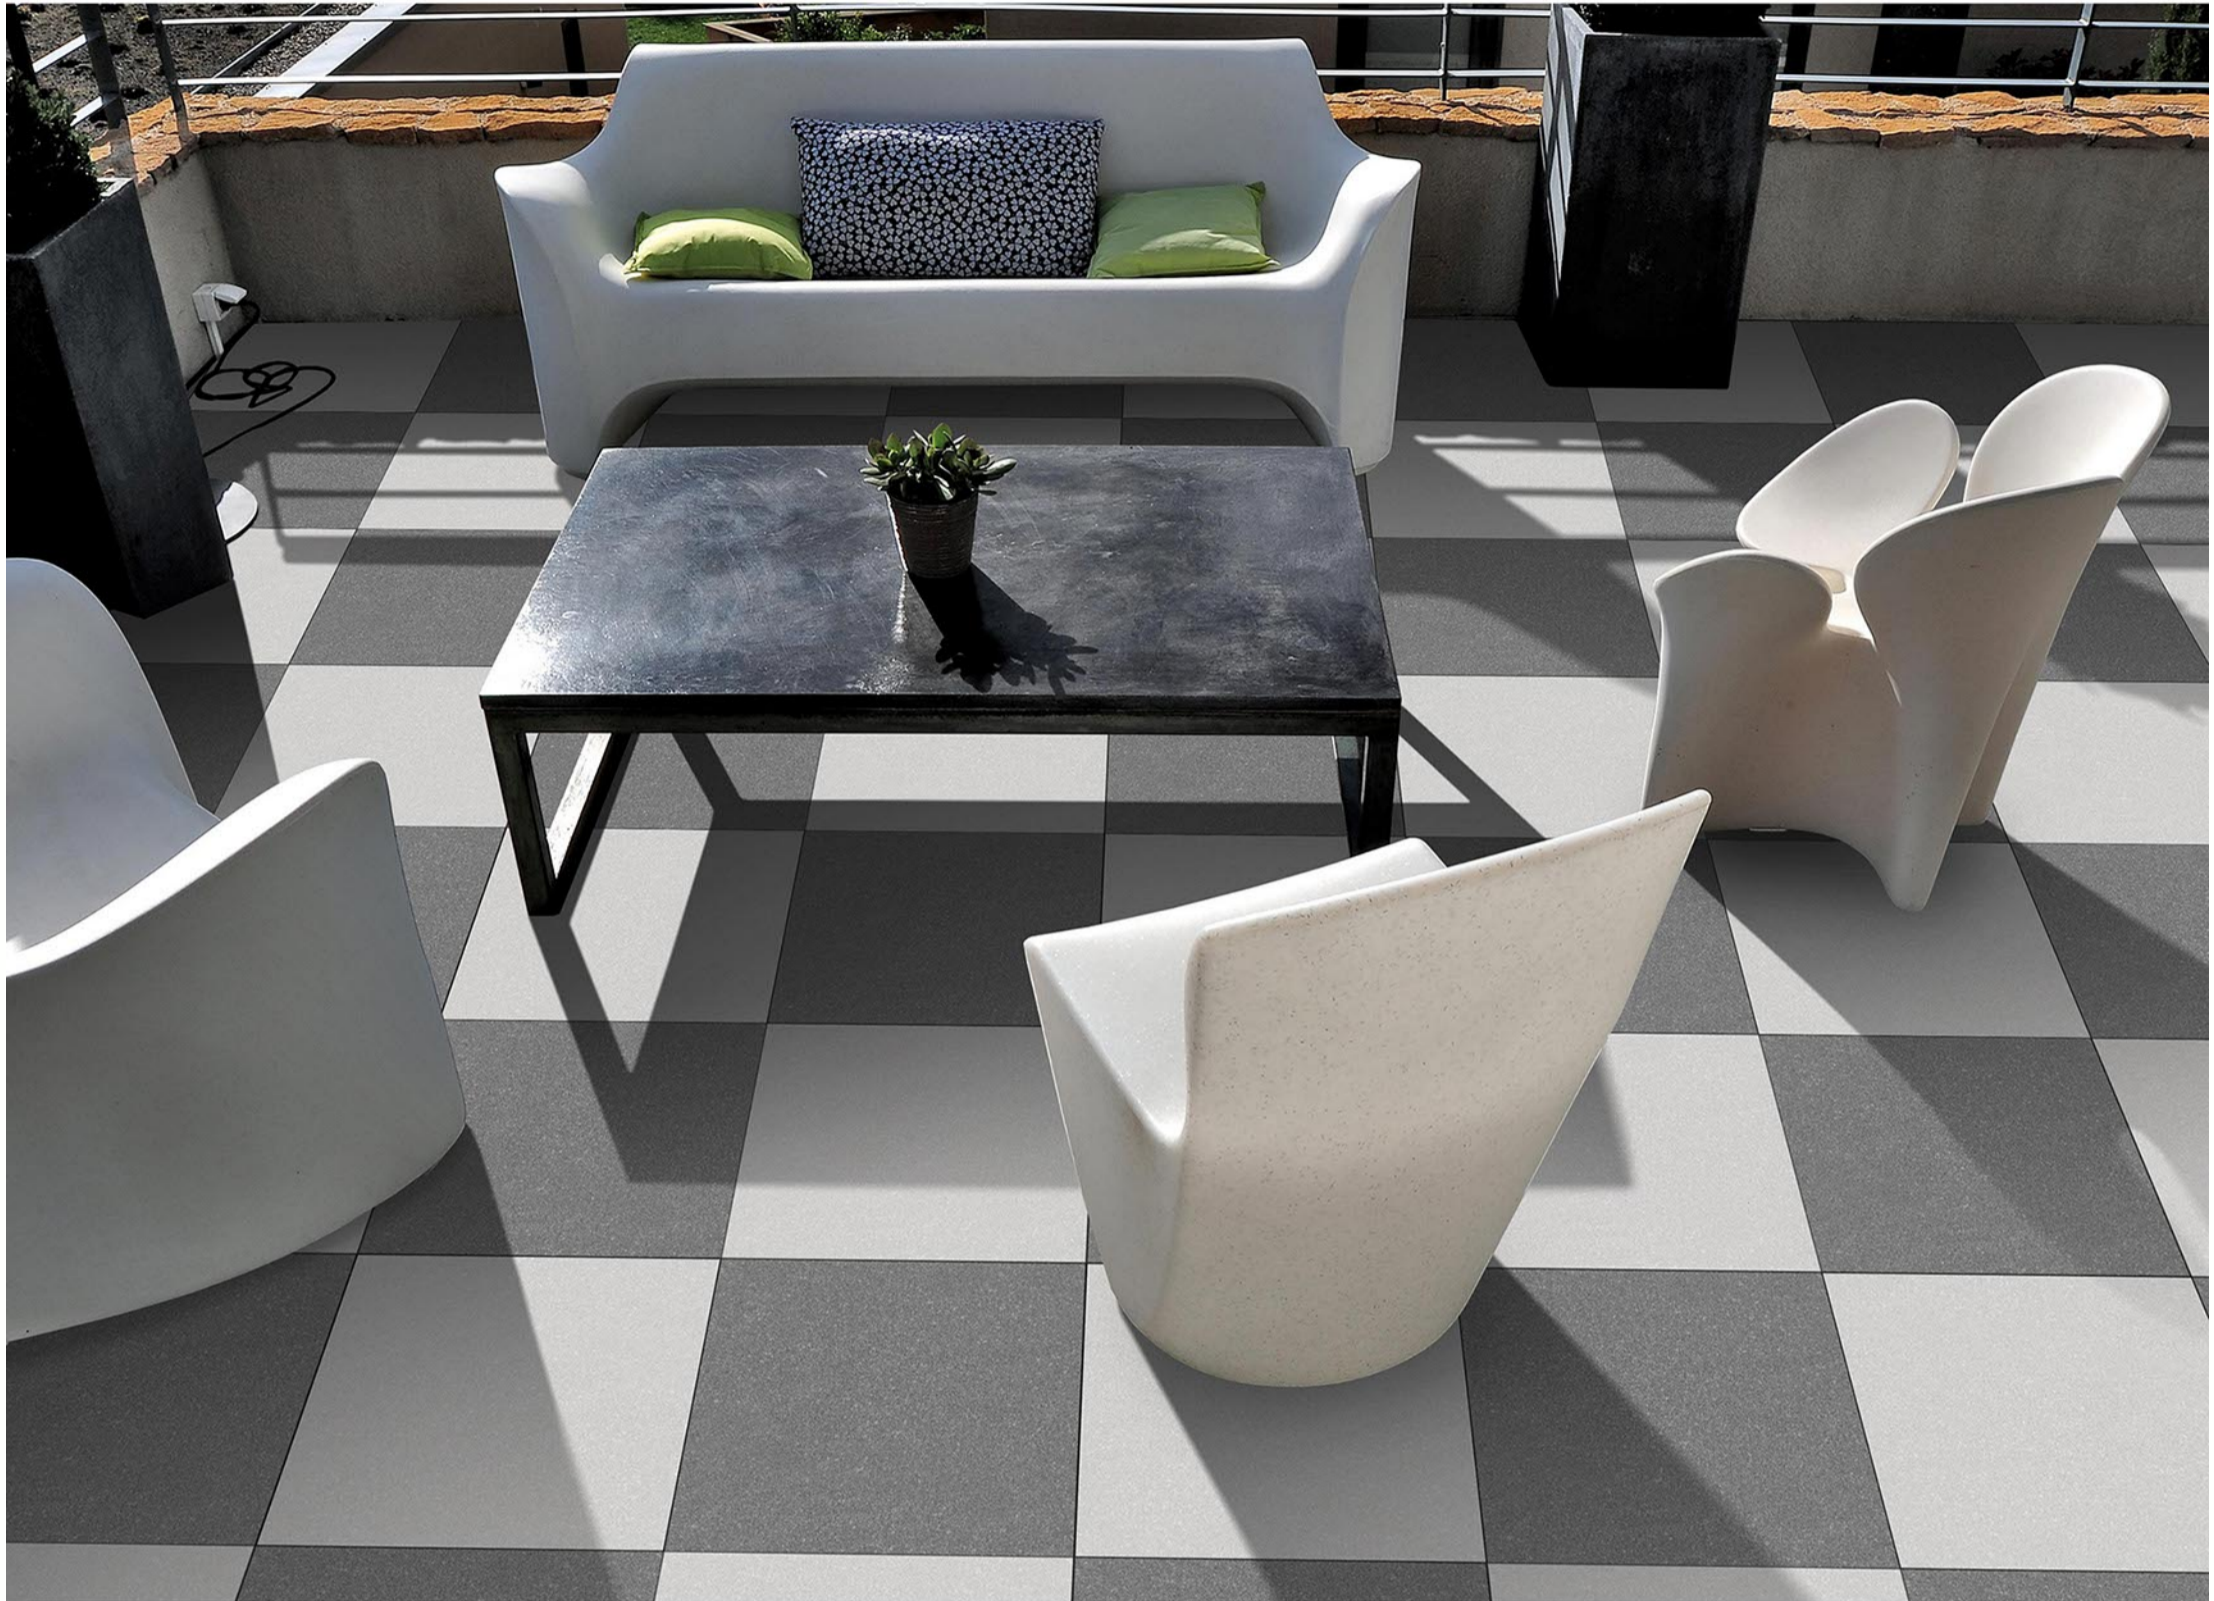

HEAVY DUTY | 400 x 400 mm VITRIFIED TILES