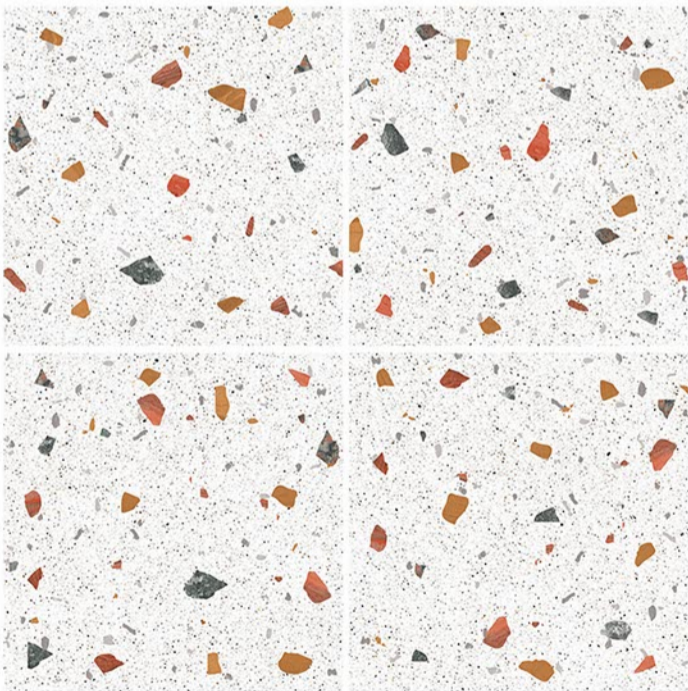

HEAVY DUTY VITRIFIED TILES | 400 x 400 mm

LONDAN

RANDOM
DESIGN

MATT
FINISH

12 mm
Thickness

Plain

Anti Slip

UV Resistant