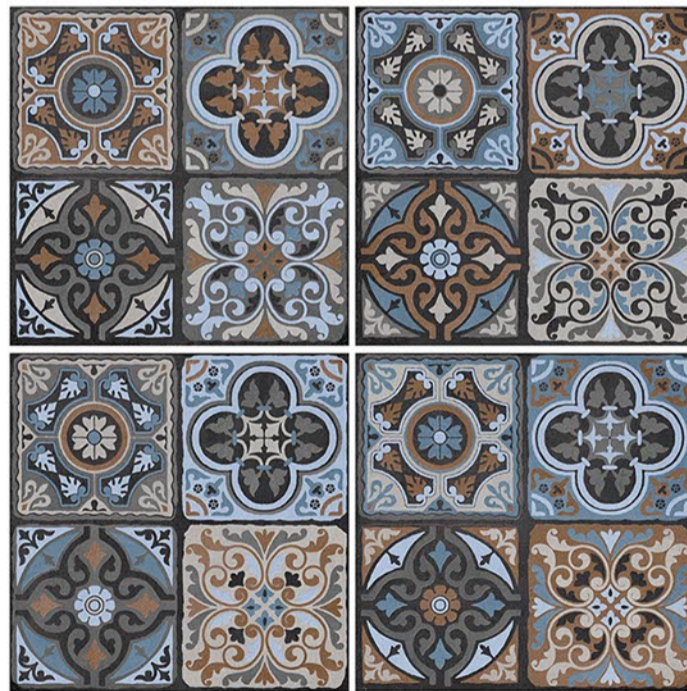

Anti Slip

UV Resistant

HEAVY DUTY VITRIFIED TILES | 400 x 400 mm

CLASS-DK

CLASS-HL

RANDOM DESIGN | MATT FINISH

12 mm Thickness

Plain