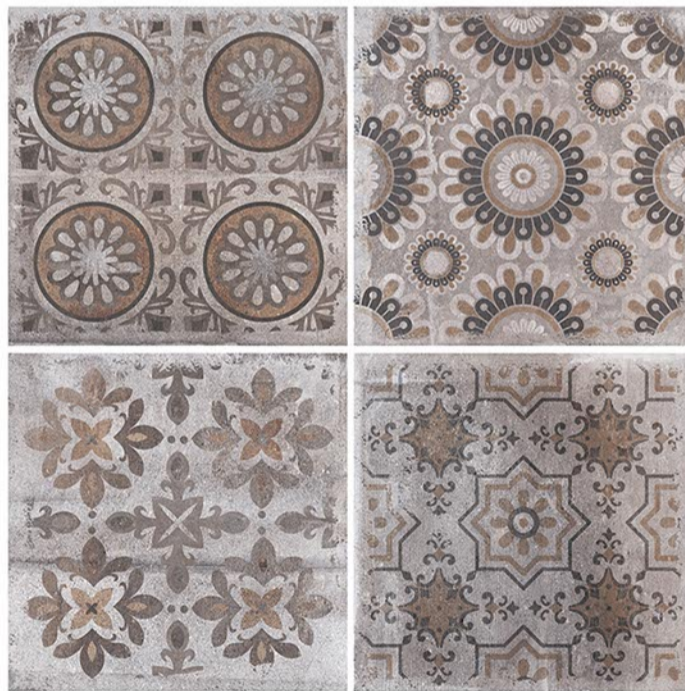

RANDOM DESIGN | MATT FINISH

12 mm Thickness

Plain

Anti Slip

UV Resistant

HEAVY DUTY VITRIFIED TILES | 400 x 400 mm

GUINN

GUINN-HL