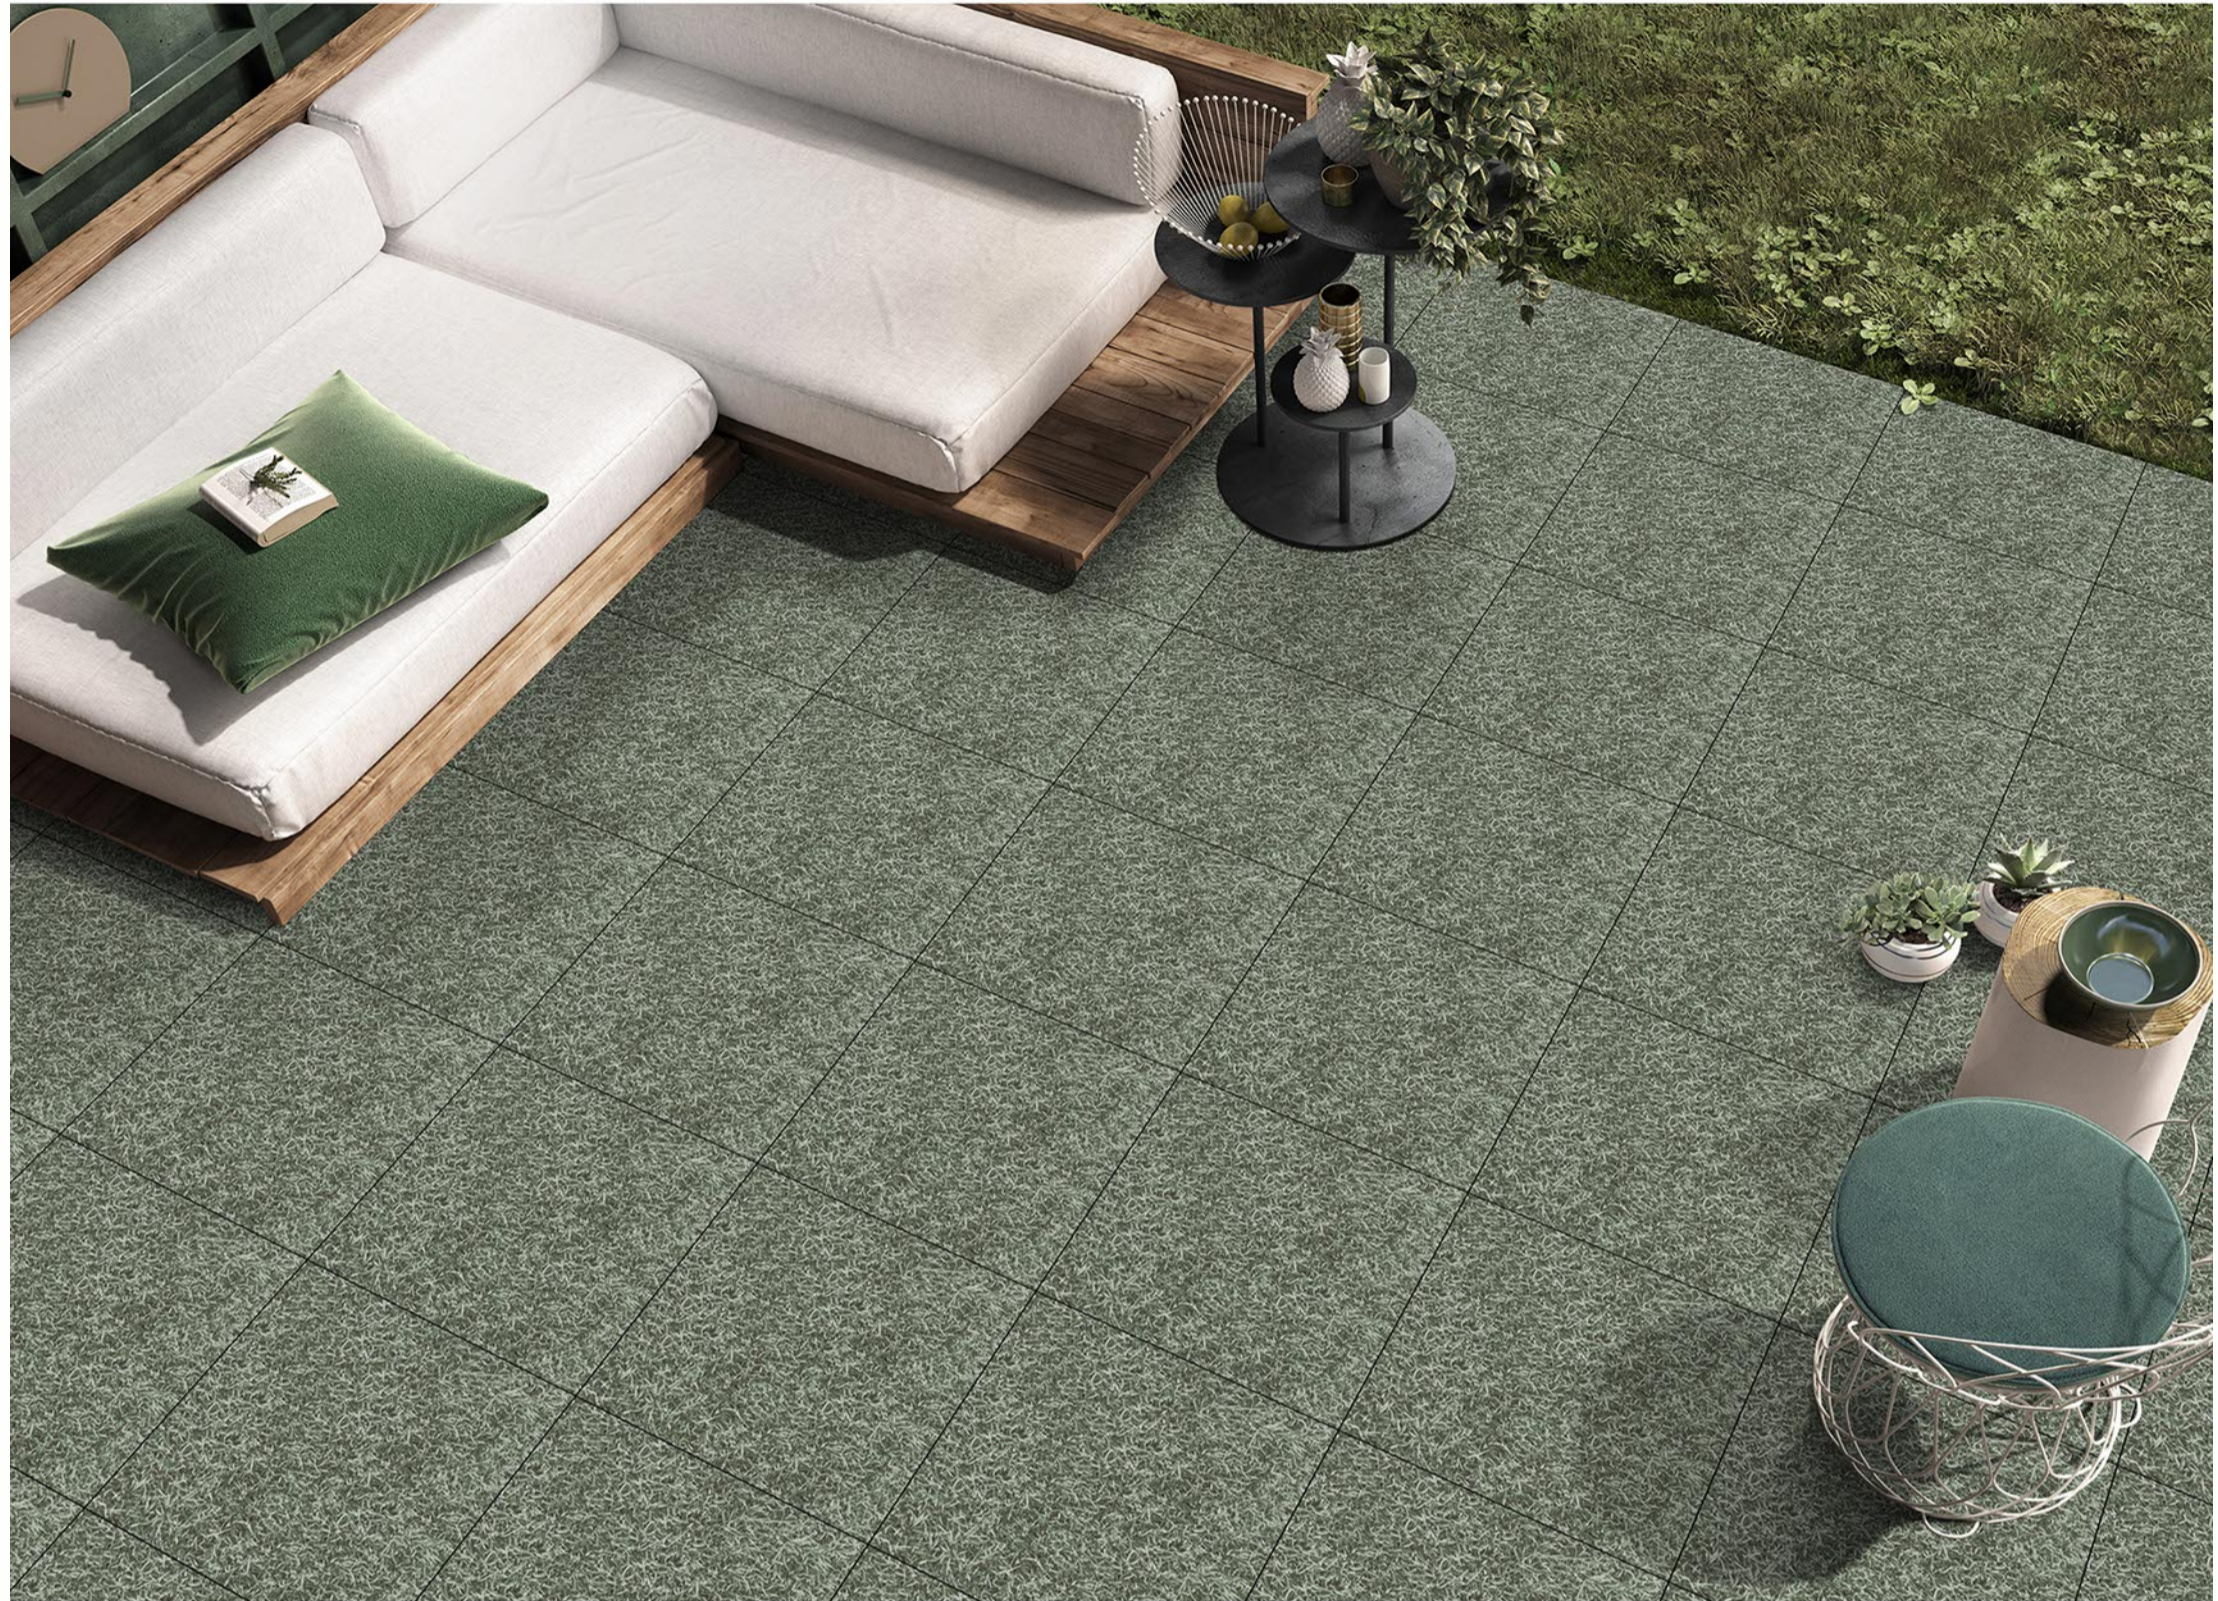

GRACE

RANDOM DESIGN | MATT FINISH

12 mm Thickness

Plain

Anti Slip

UV Resistant

HEAVY DUTY VITRIFIED TILES | 400 x 400 mm

GRASSLANDS