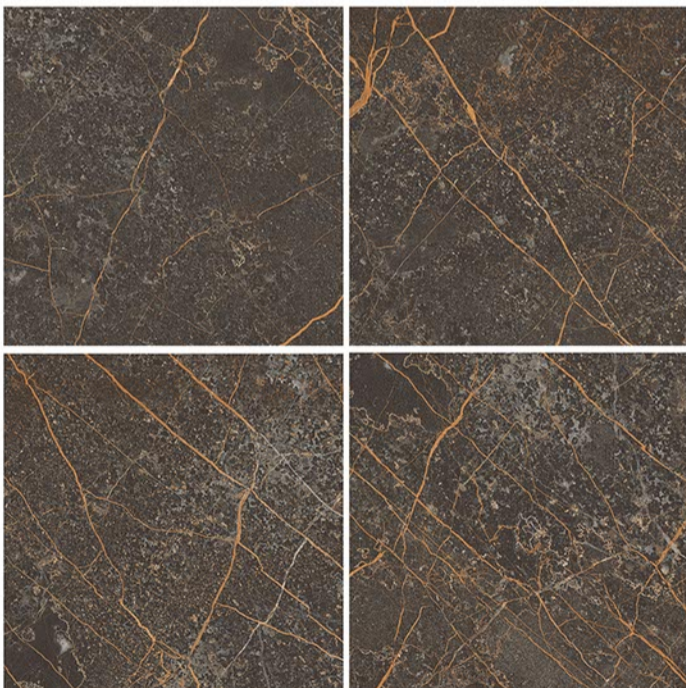

HEAVY DUTY VITRIFIED TILES | 400 x 400 mm