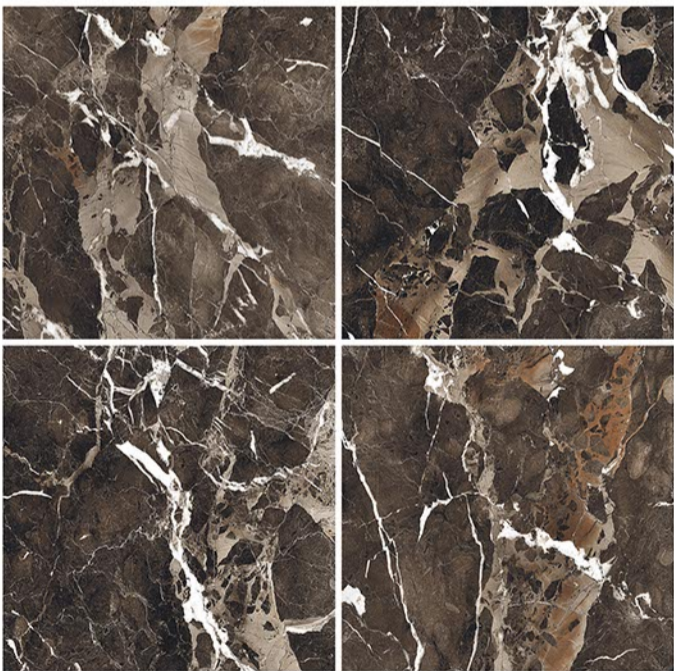

HEAVY DUTY VITRIFIED TILES | 400 x 400 mm