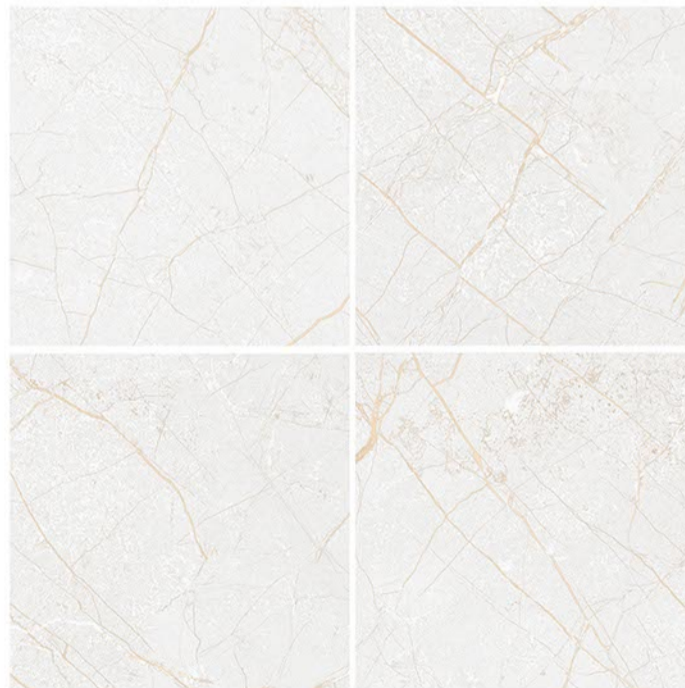

RANDOM DESIGN | MATT FINISH

12 mm Thickness

Plain

Anti Slip

UV Resistant