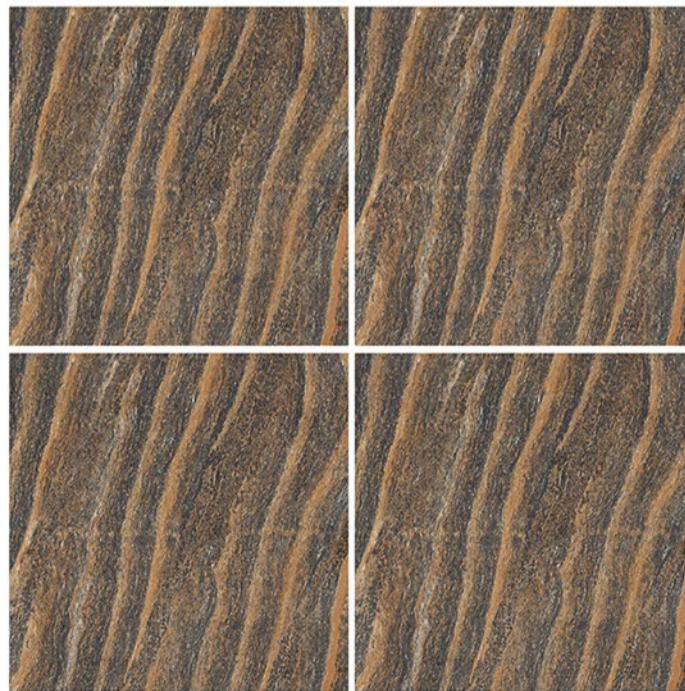

RUST JINX

RANDOM DESIGN | MATT FINISH

12 mm Thickness

Plain

Anti Slip

UV Resistant

HEAVY DUTY | 400 x 400 mm  
VITRIFIED TILES

RUST MATRIX-LT