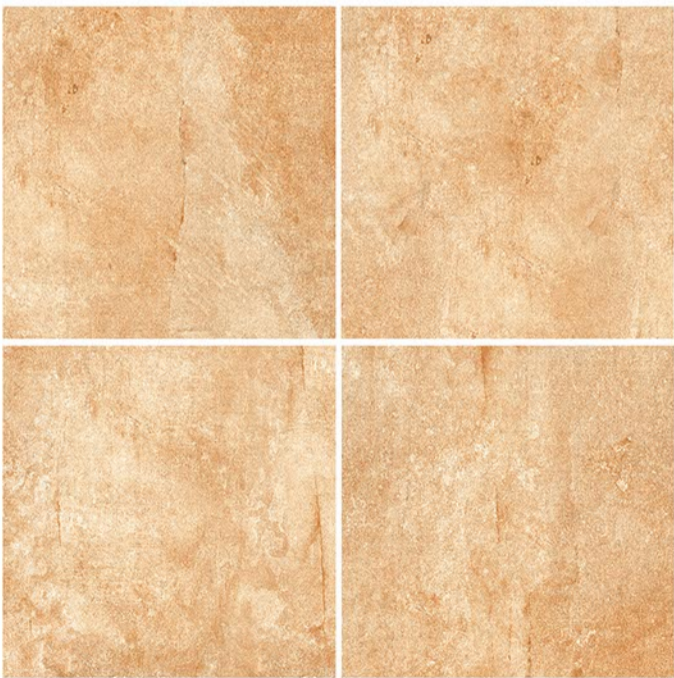

HEAVY DUTY | 400 x 400 mm
VITRIFIED TILES

RANDOM DESIGN | MATT FINISH

12 mm Thickness

Plain

Anti Slip

UV Resistant