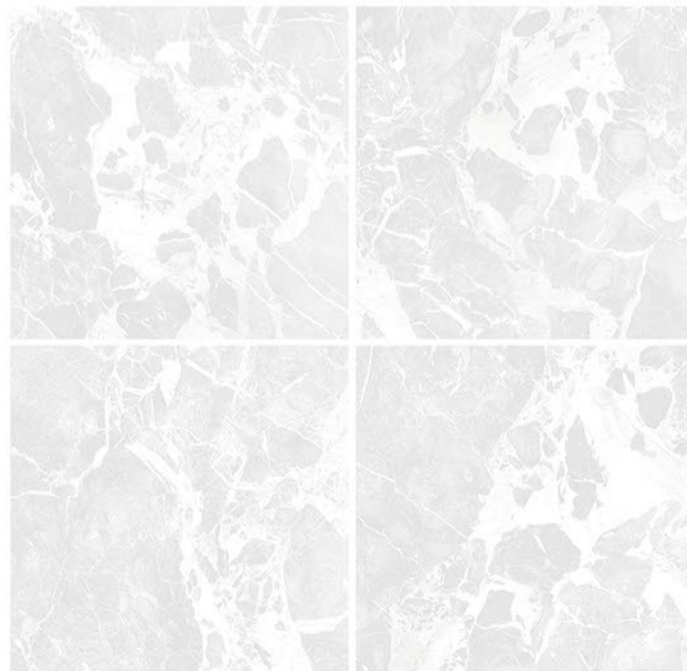

MULTIPURPOSE  
VITRIFIED TILES  
400 X 400 mm

SUN

FOREST

EARTH

SKY

HEAVY DUTY VITRIFIED TILES | 400 x 400 mm

RUST AFRICAN BLACK-DK

RUST AFRICAN BLACK-LT