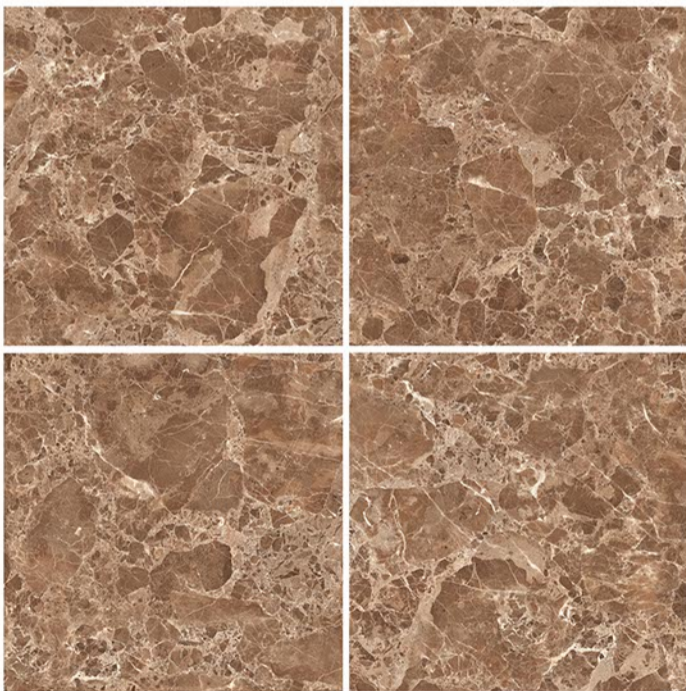

HEAVY DUTY VITRIFIED TILES | 400 x 400 mm