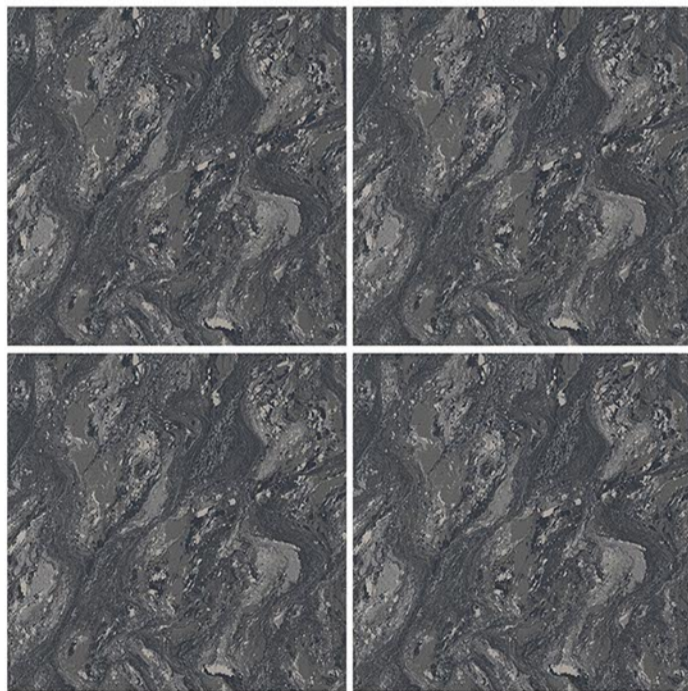

RANDOM DESIGN | MATT FINISH

12 mm Thickness

Plain

Anti Slip

UV Resistant