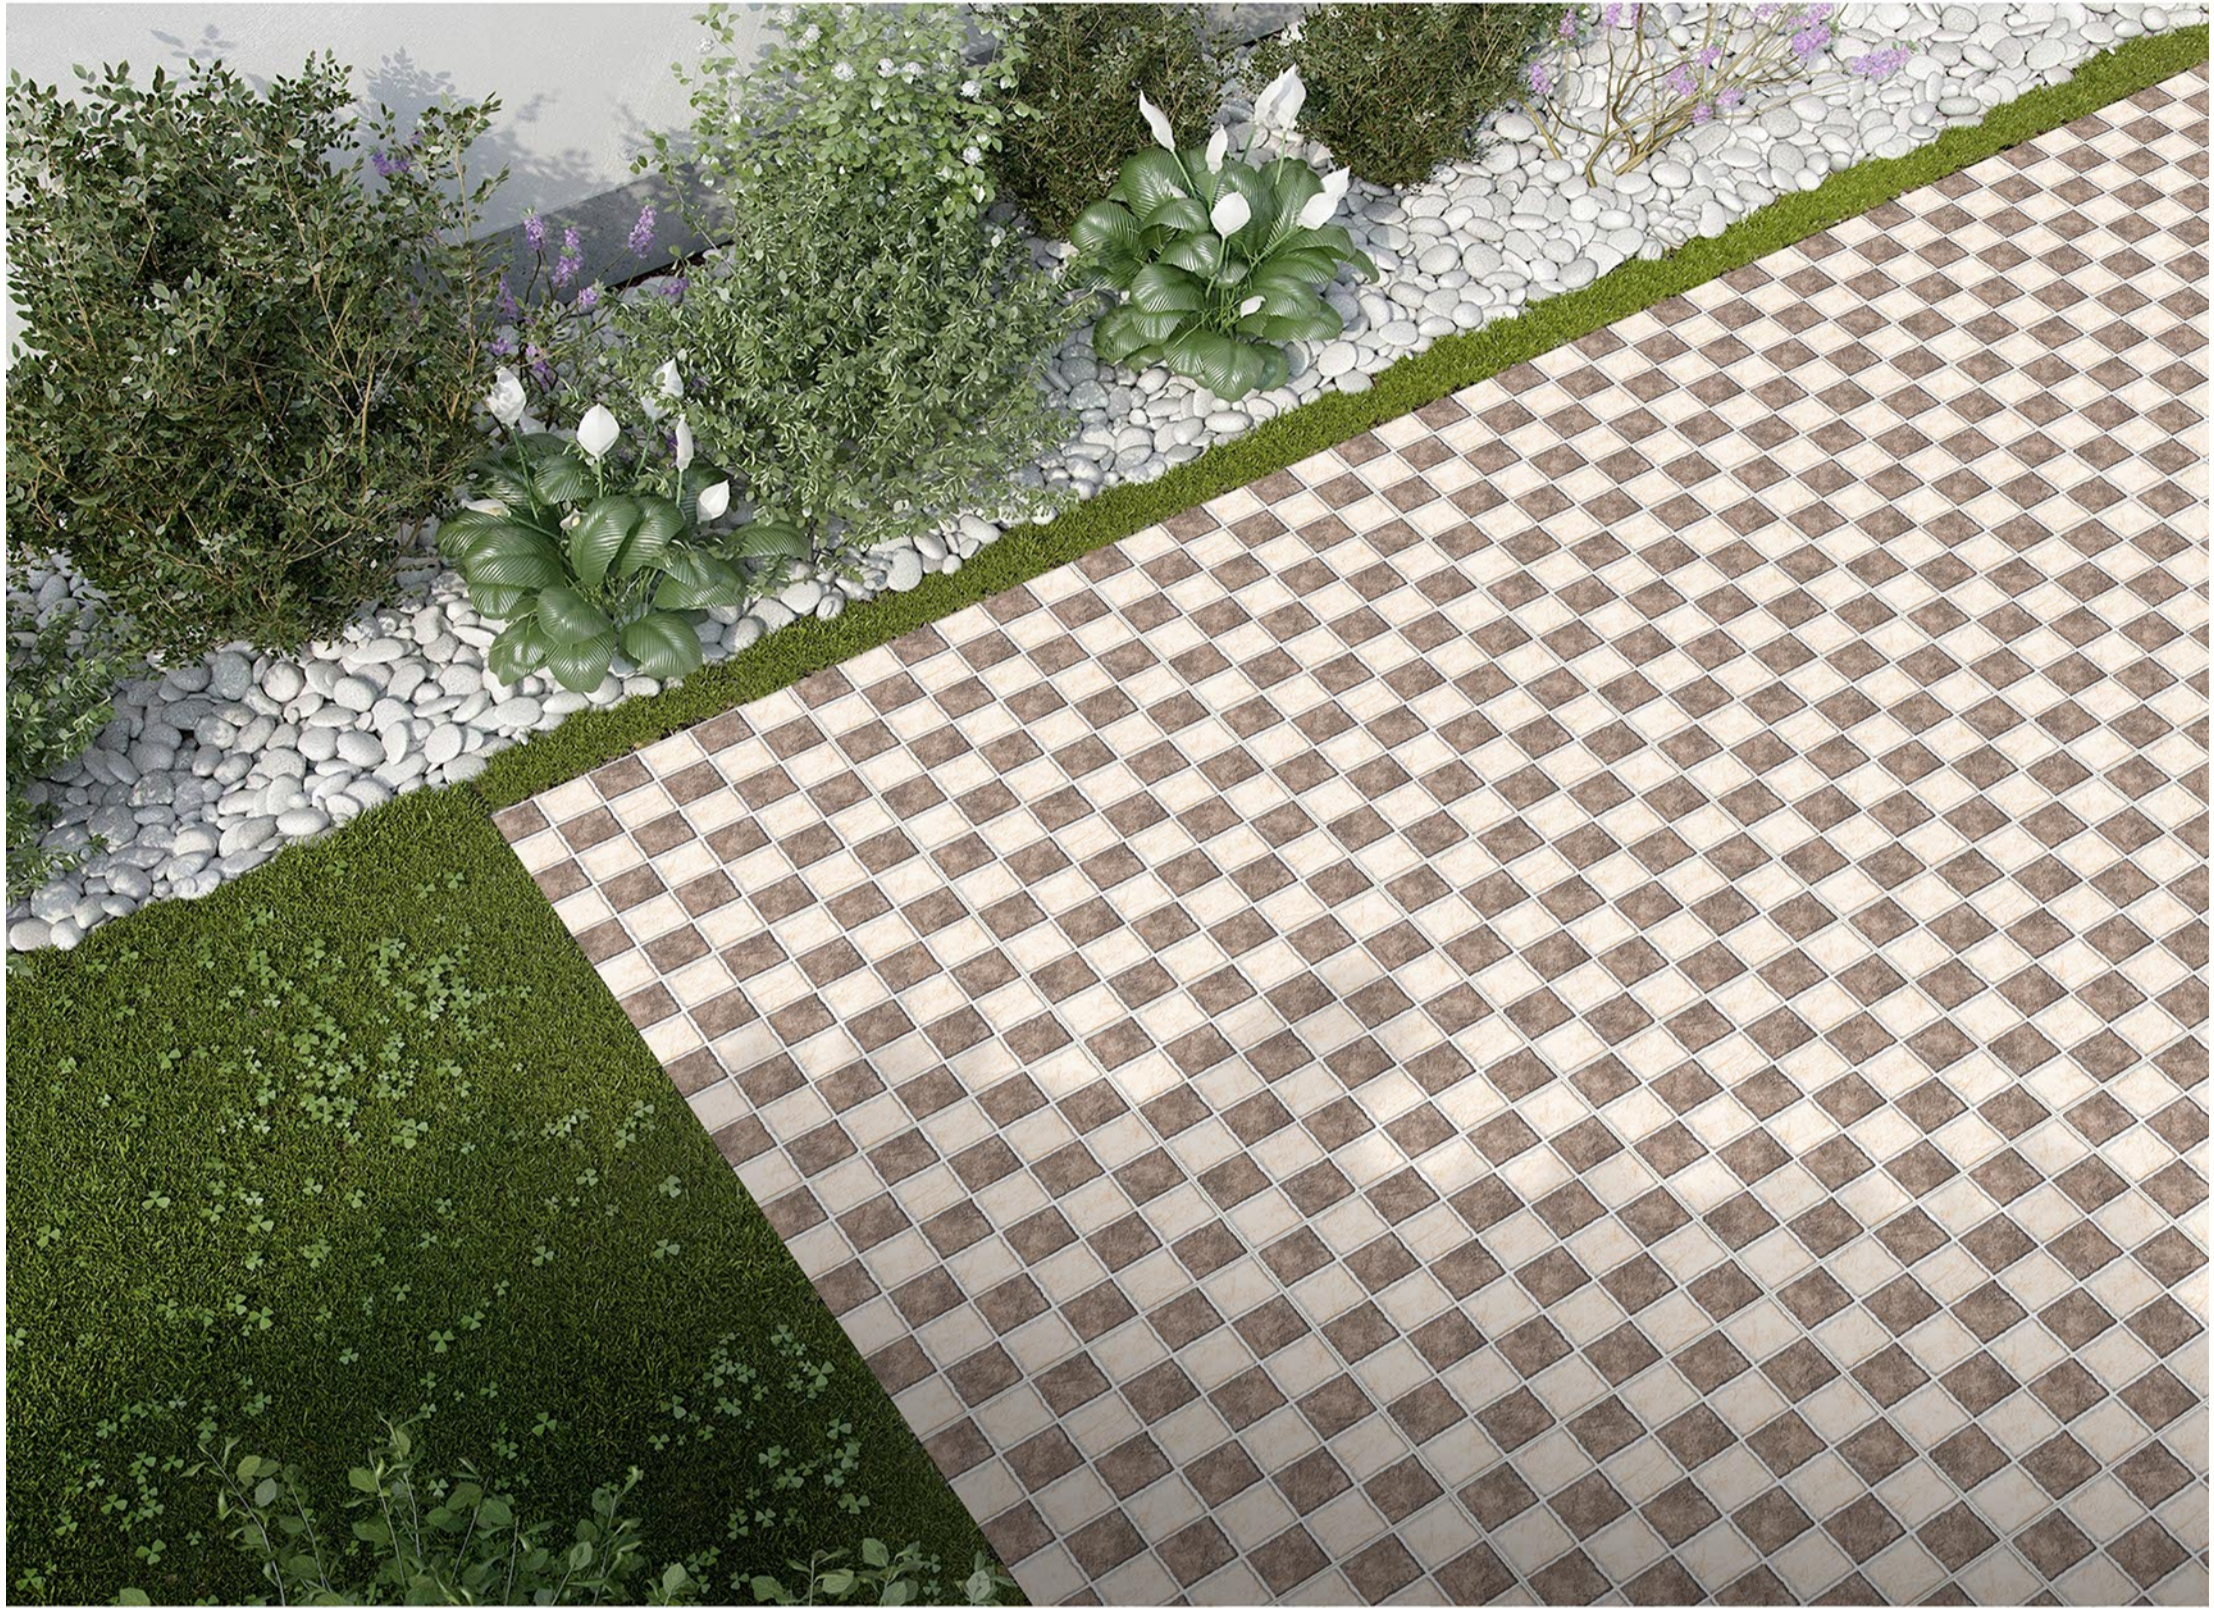

RANDOM DESIGN | MATT FINISH

12 mm Thickness

Plain

Anti Slip

UV Resistant

HEAVY DUTY
VITRIFIED TILES | 400 x 400 mm

TOPAZ COFFEE

RANDOM
DESIGN