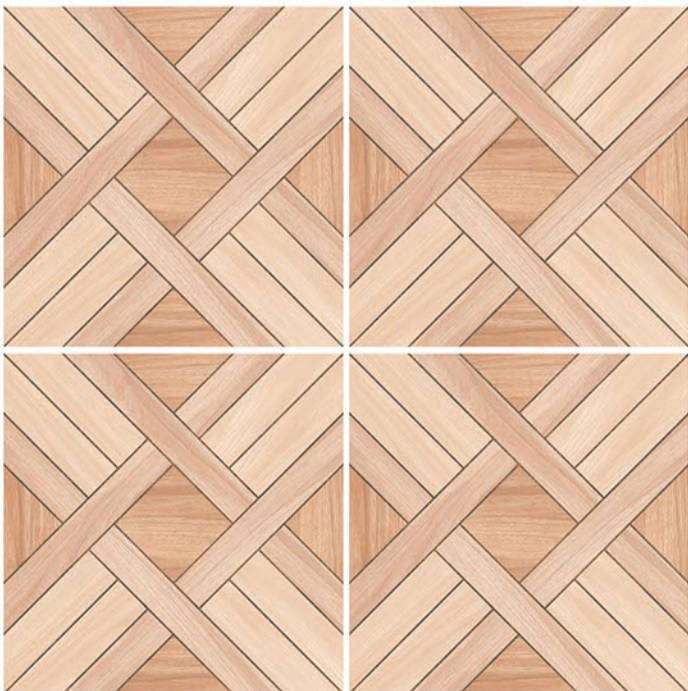

HEAVY DUTY
VITRIFIED TILES | 400 x 400 mm

RANDOM DESIGN | MATT FINISH

12 mm Thickness

Plain

Anti Slip

UV Resistant