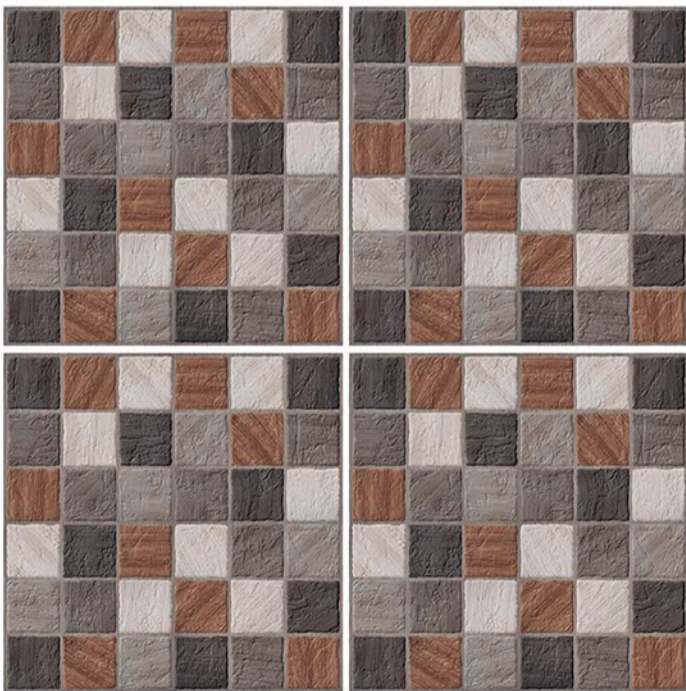

HEAVY DUTY VITRIFIED TILES | 400 x 400 mm

TOPAZ MYSTIC

RANDOM DESIGN | MATT FINISH

12 mm Thickness

Plain

Anti Slip

UV Resistant