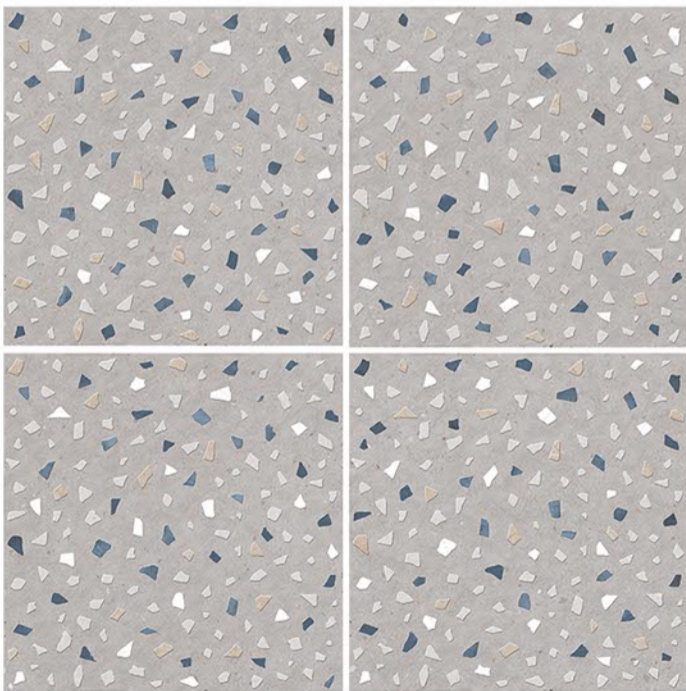

RANDOM
DESIGN

MATT
FINISH

12 mm
Thickness

Plain

Anti Slip

UV Resistant

HEAVY DUTY
VITRIFIED TILES | 400 x 400 mm

TICK SPELL