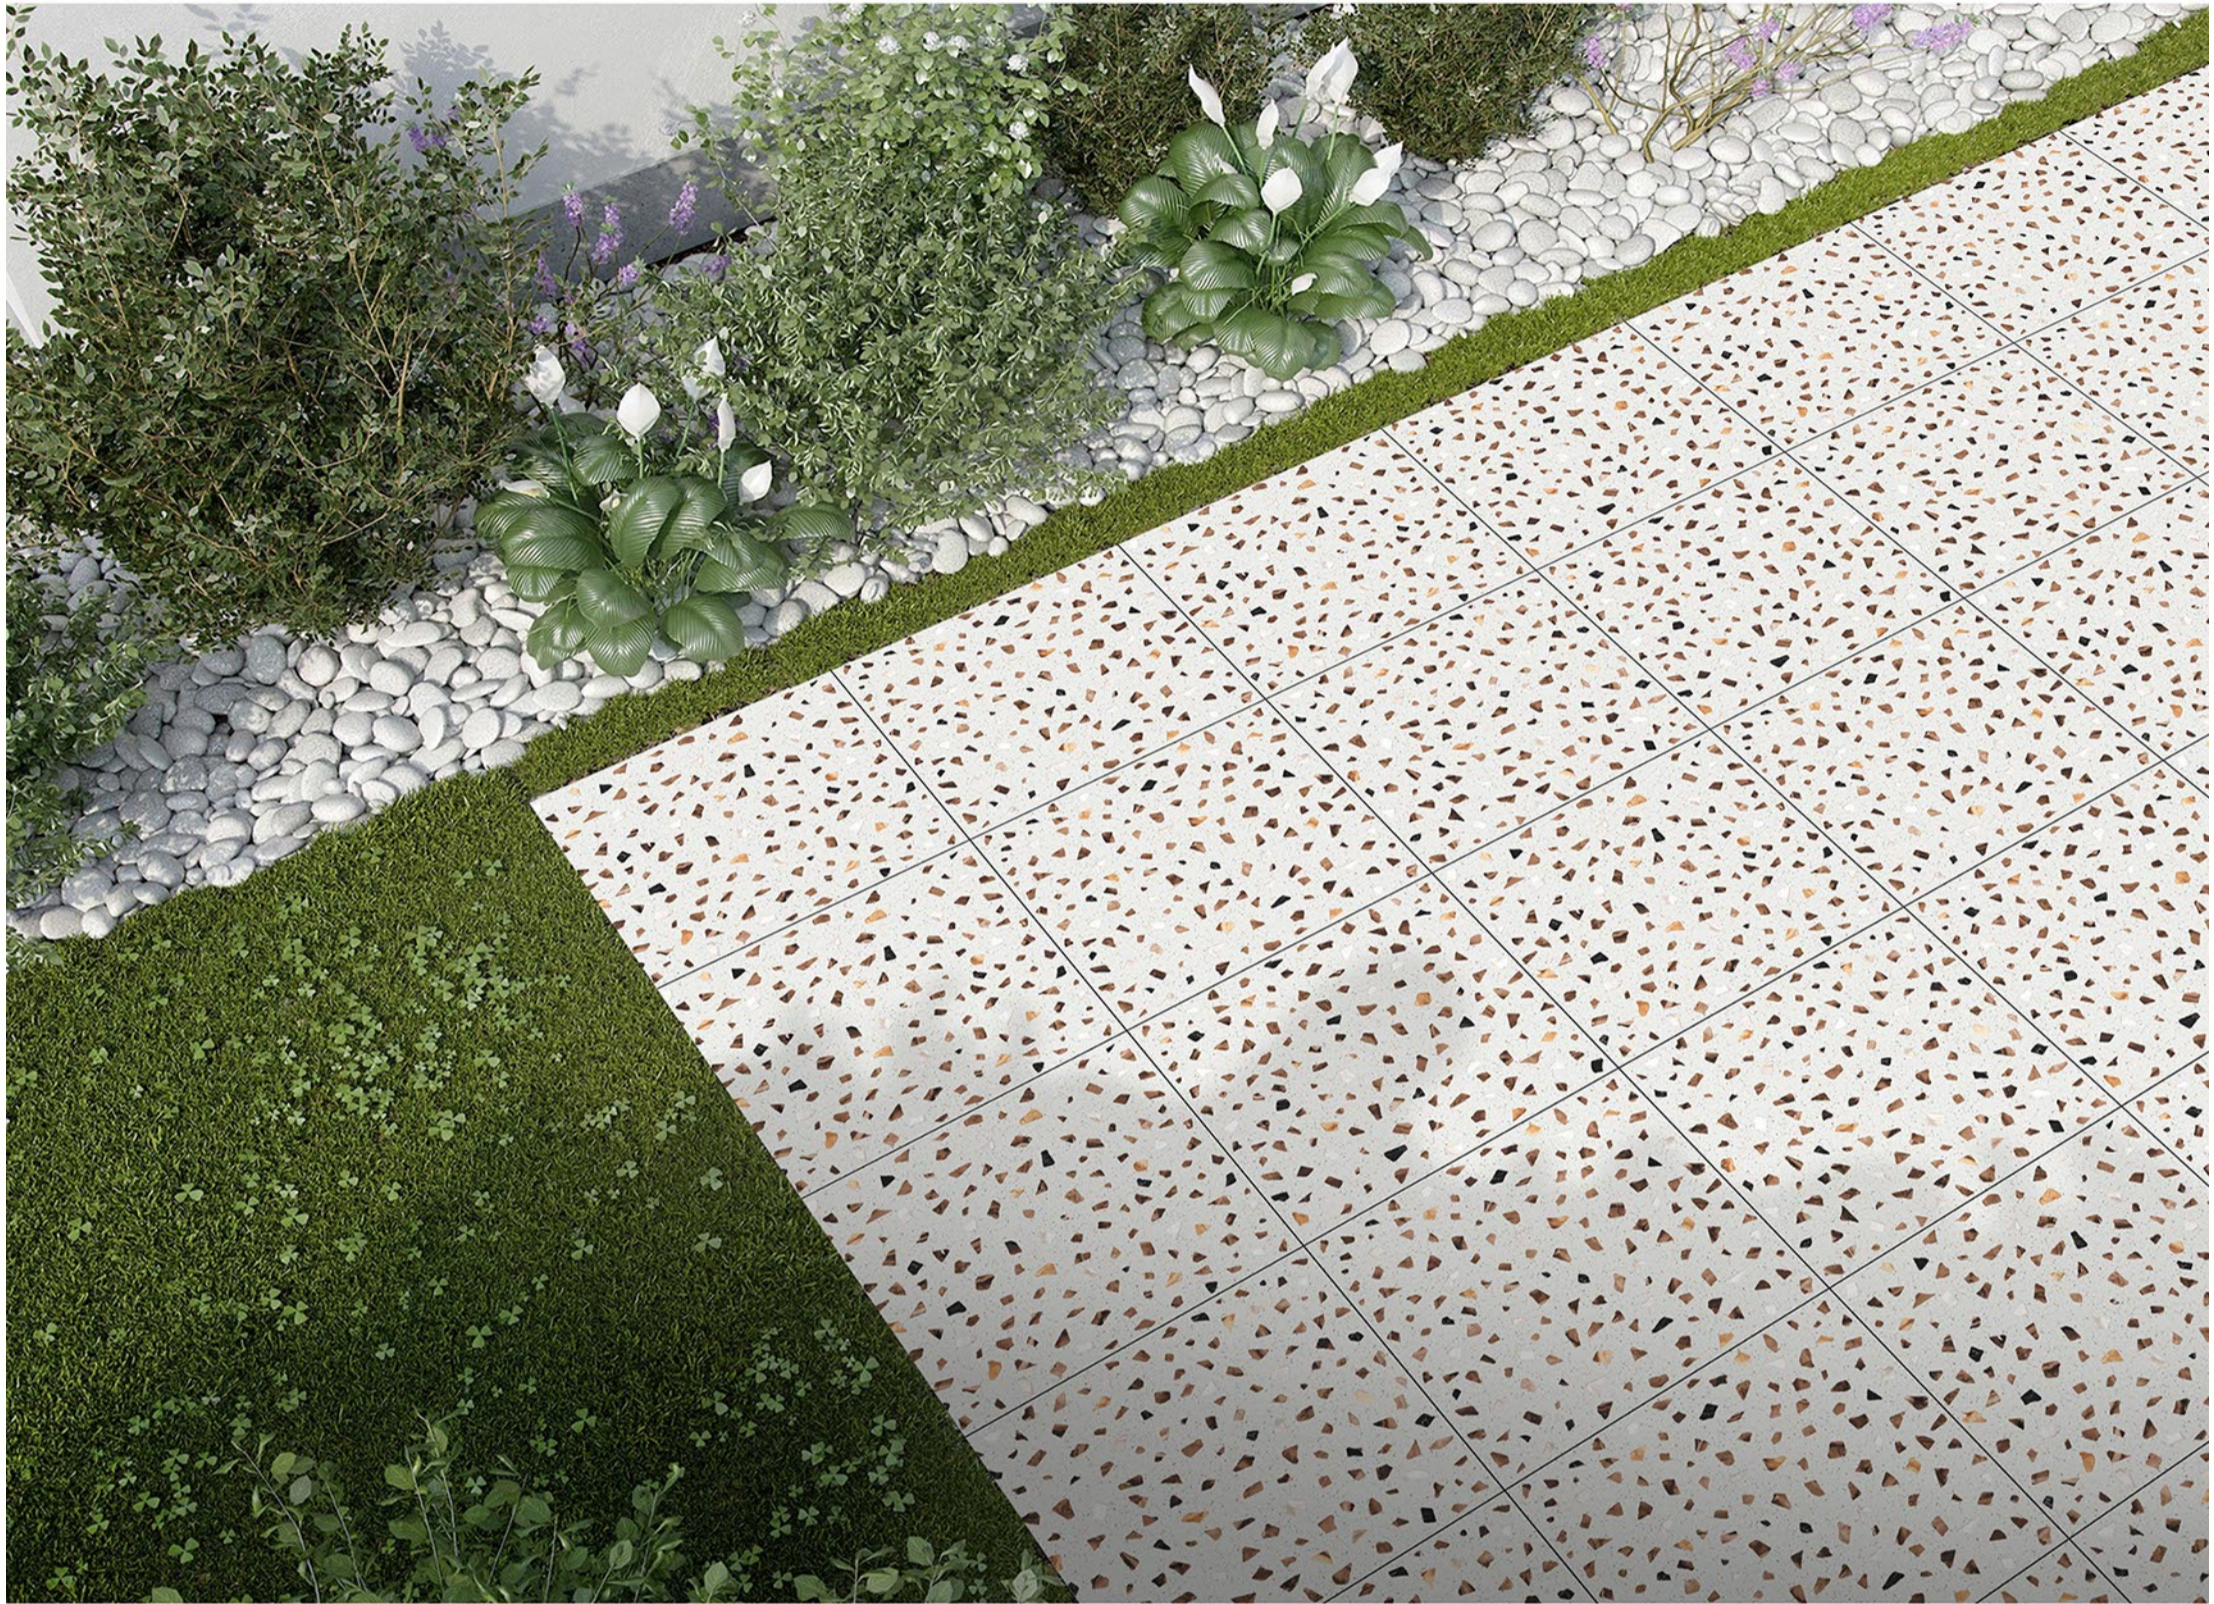

TICK SIGN

RANDOM DESIGN | MATT FINISH

12 mm Thickness

Plain

Anti Slip

UV Resistant

HEAVY DUTY VITRIFIED TILES | 400 x 400 mm

TICK SPACE