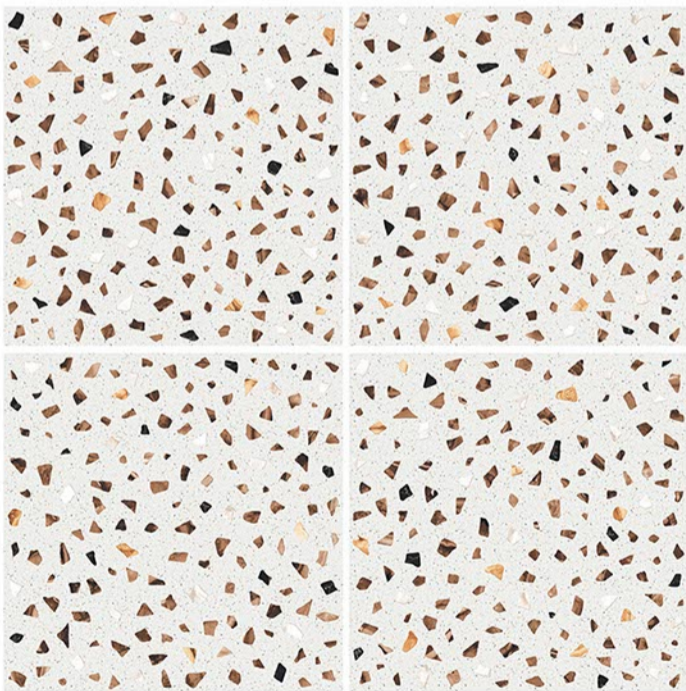

TICK SIGN

RANDOM DESIGN | MATT FINISH

12 mm Thickness

Plain

Anti Slip

UV Resistant

HEAVY DUTY VITRIFIED TILES | 400 x 400 mm

TICK SPACE