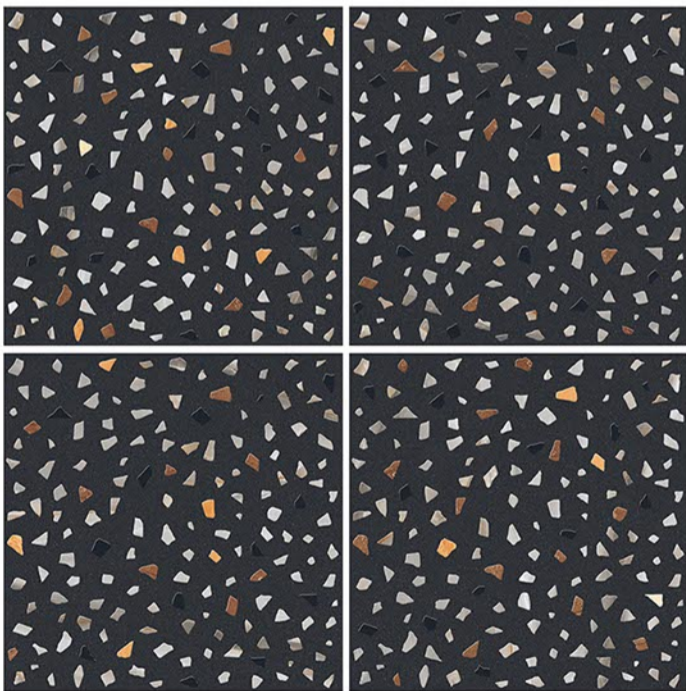

RANDOM
DESIGN

MATT
FINISH

12 mm
Thickness

Plain

Anti Slip

UV Resistant

HEAVY DUTY
VITRIFIED TILES | 400 x 400 mm

TICK TOK