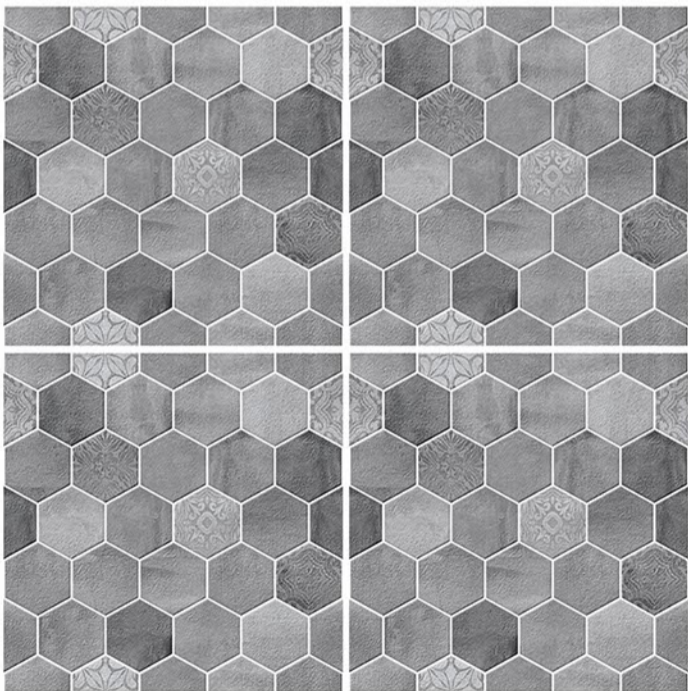

ZARA BROWN

RANDOM
DESIGN

MATT
FINISH

12 mm
Thickness

Plain

Anti Slip

UV Resistant

HEAVY DUTY VITRIFIED TILES | 400 x 400 mm