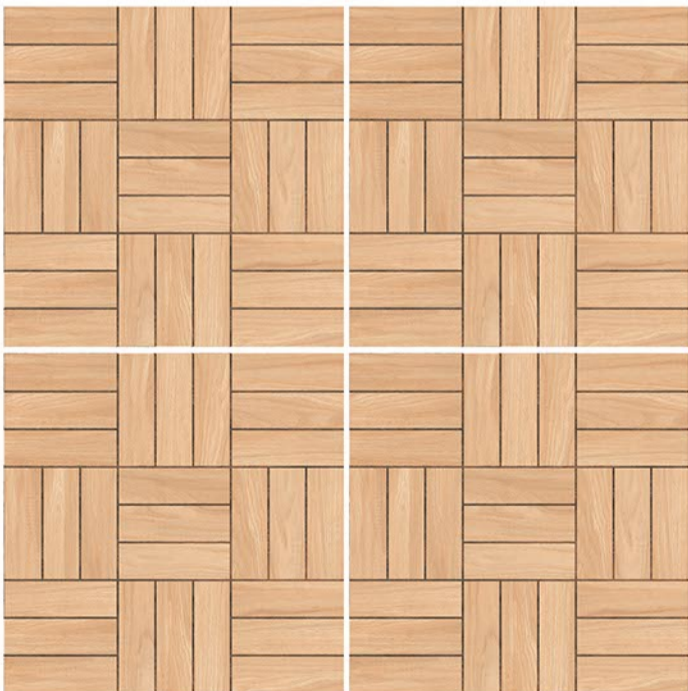

HEAVY DUTY VITRIFIED TILES | 400 x 400 mm

RANDOM DESIGN | MATT FINISH

12 mm Thickness

Plain

Anti Slip

UV Resistant