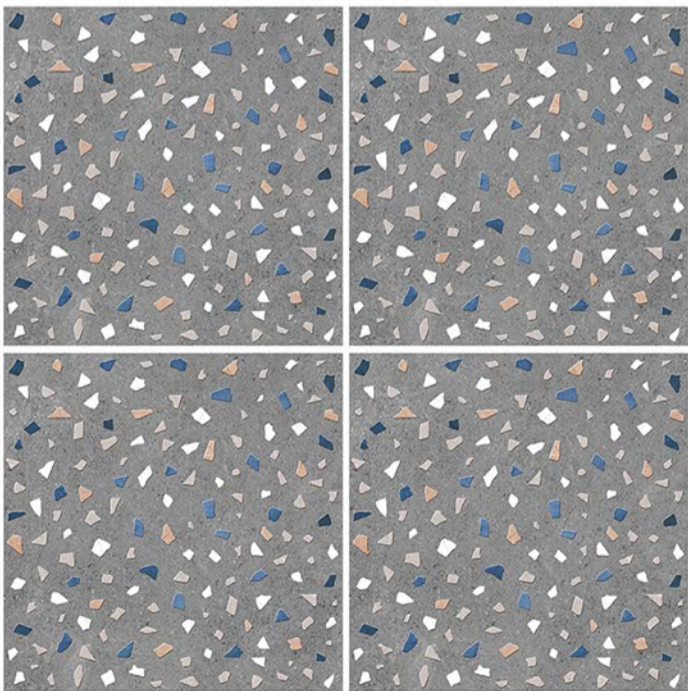

HEAVY DUTY VITRIFIED TILES | 400 x 400 mm

RANDOM DESIGN | MATT FINISH

12 mm Thickness

Plain

Anti Slip

UV Resistant