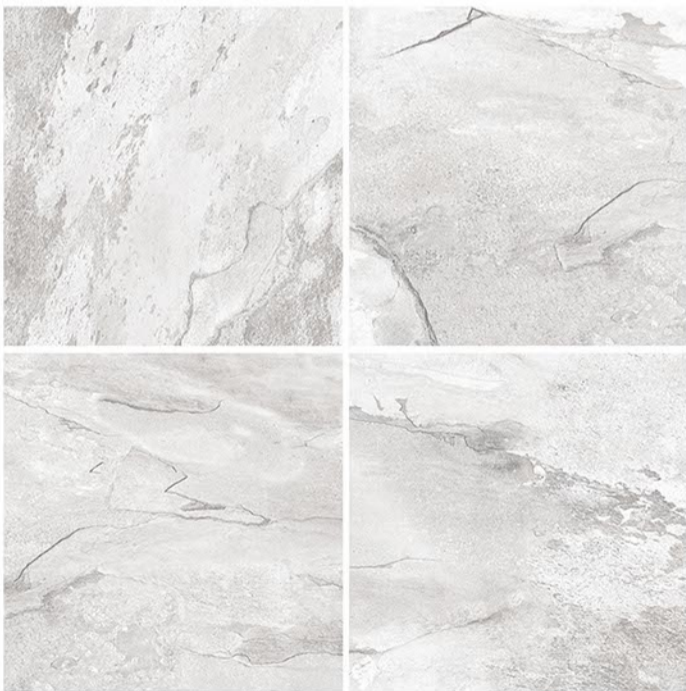

HEAVY DUTY VITRIFIED TILES | 400 x 400 mm

SLATE RESHAM

RANDOM DESIGN | MATT FINISH

12 mm Thickness

Plain

Anti Slip

UV Resistant