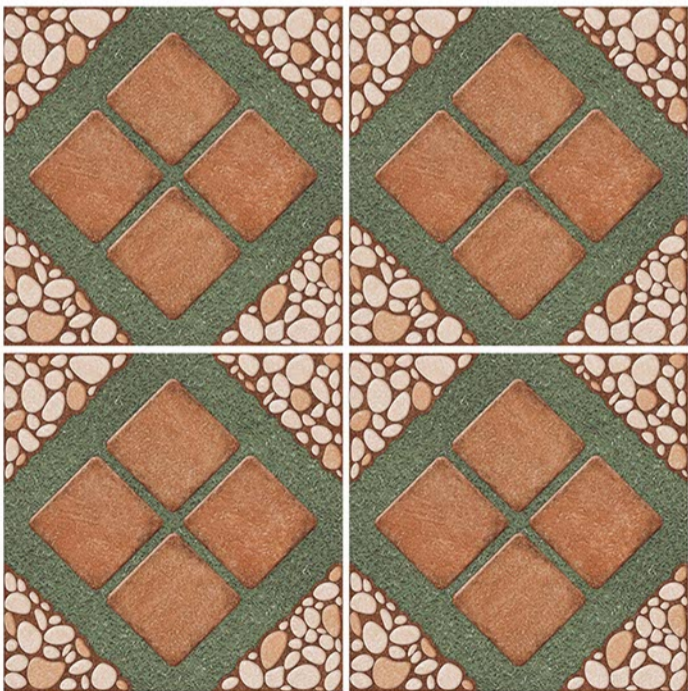

HEAVY DUTY VITRIFIED TILES | 400 x 400 mm

STONE SMOKY

RANDOM DESIGN | MATT FINISH

12 mm Thickness

Plain

Anti Slip

UV Resistant