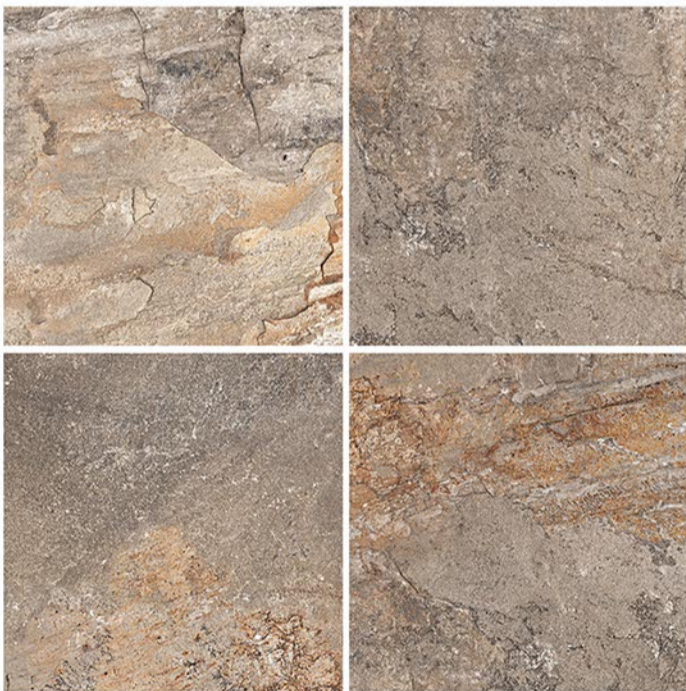

HEAVY DUTY VITRIFIED TILES | 400 x 400 mm

RANDOM DESIGN | MATT FINISH

12 mm Thickness

Plain

Anti Slip

UV Resistant