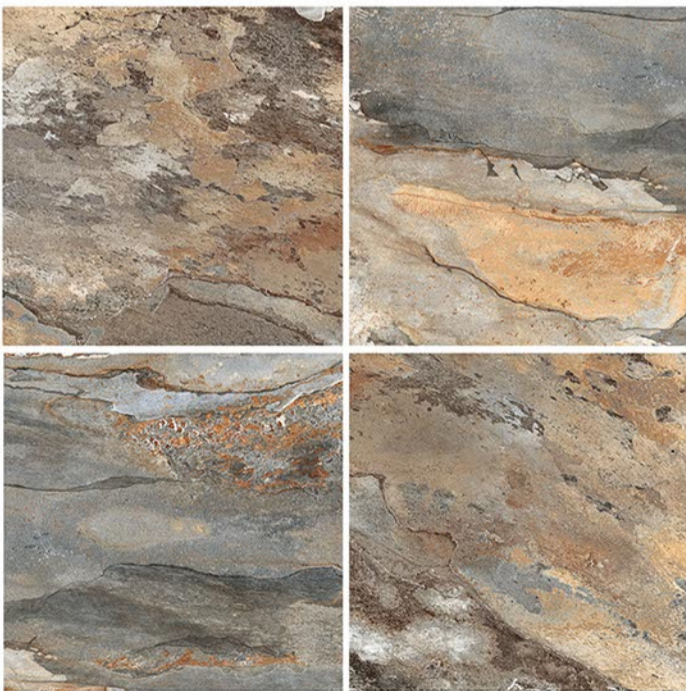

HEAVY DUTY VITRIFIED TILES | 400 x 400 mm

SLATE PUJI

RANDOM
DESIGN

MATT
FINISH

12 mm
Thickness

Plain

Anti Slip

UV Resistant