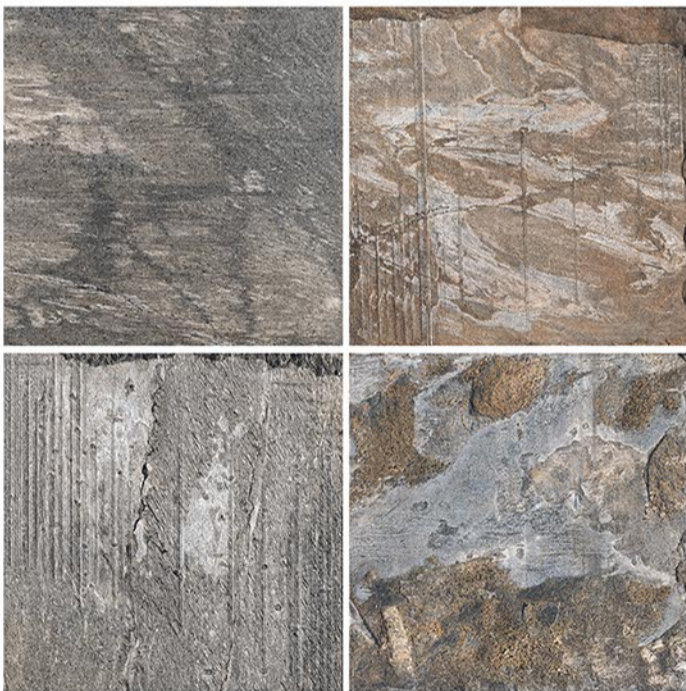

HEAVY DUTY | 400 x 400 mm VITRIFIED TILES

RANDOM DESIGN | MATT FINISH

12 mm Thickness

Plain

Anti Slip

UV Resistant