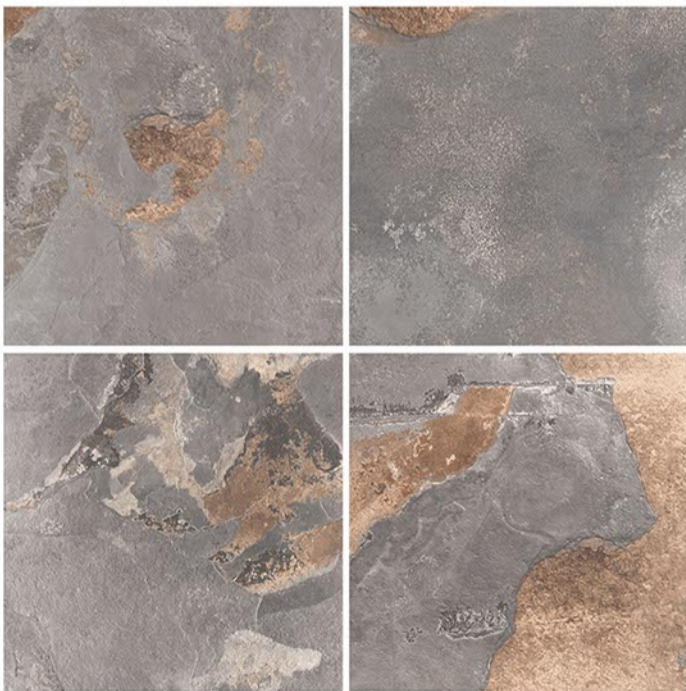

SLATE CONROY

RANDOM DESIGN | MATT FINISH

12 mm Thickness

Plain

Anti Slip

UV Resistant

HEAVY DUTY VITRIFIED TILES | 400 x 400 mm

SLATE OFIRA