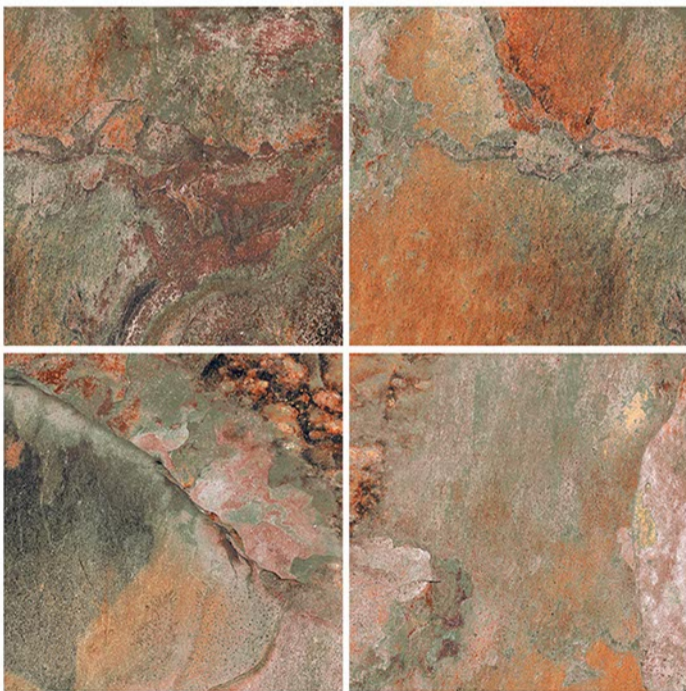

HEAVY DUTY VITRIFIED TILES | 400 x 400 mm

SLATE RUGE

RANDOM
DESIGN

MATT
FINISH

12 mm
Thickness

Plain

Anti Slip

UV Resistant