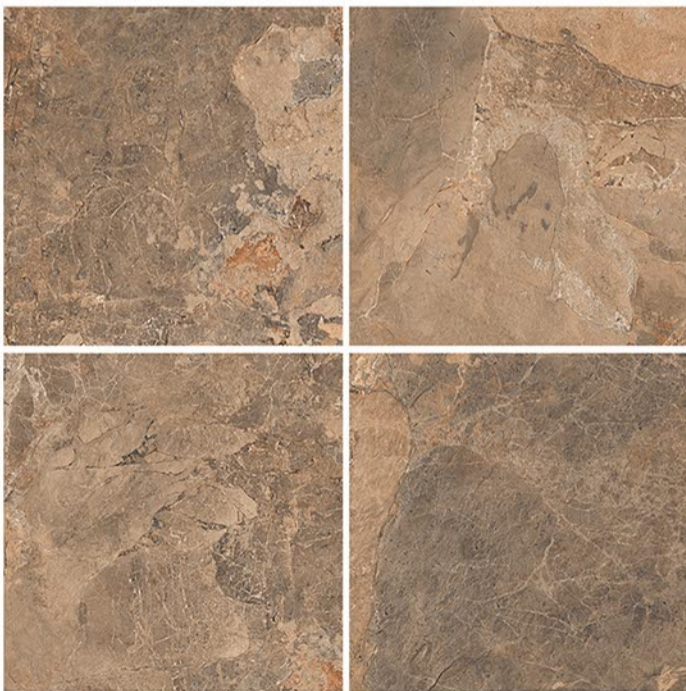

HEAVY DUTY VITRIFIED TILES | 400 x 400 mm

RANDOM DESIGN | MATT FINISH

12 mm Thickness

Plain

Anti Slip

UV Resistant