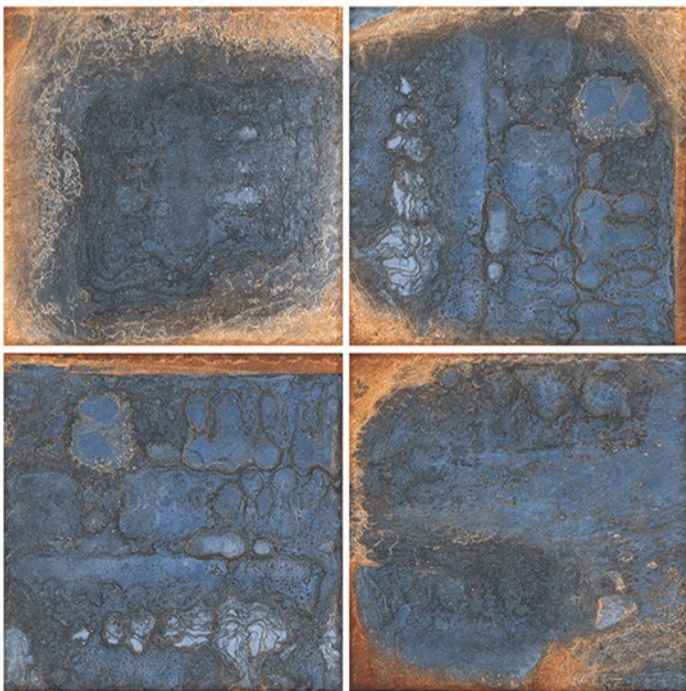

HEAVY DUTY VITRIFIED TILES | 400 x 400 mm

RANDOM DESIGN | MATT FINISH

12 mm Thickness

Plain

Anti Slip

UV Resistant