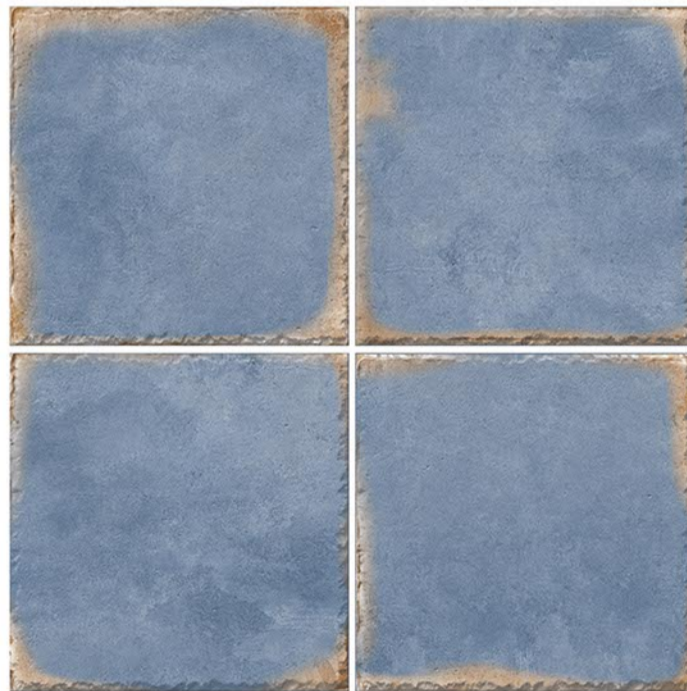

RANDOM DESIGN | MATT FINISH

12 mm Thickness

Plain

Anti Slip

UV Resistant