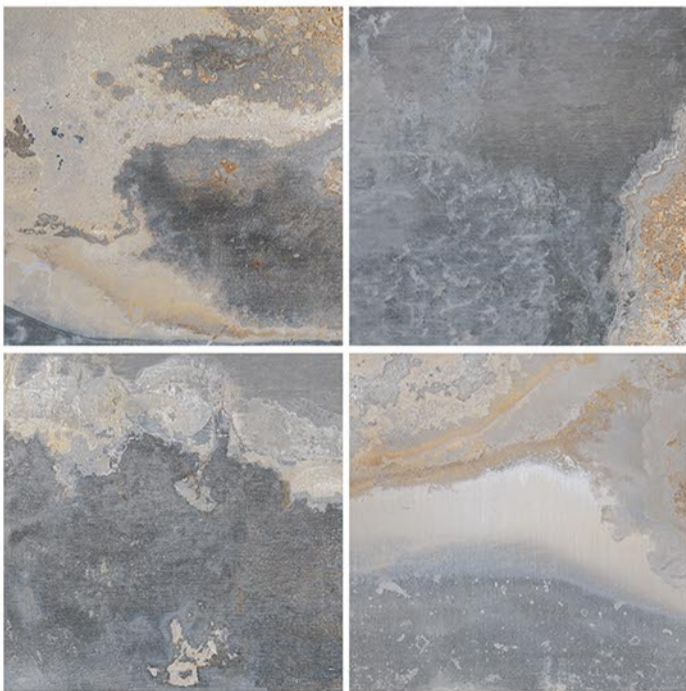

SLATE WINNIE

RANDOM DESIGN

MATT FINISH

12 mm Thickness

Plain

Anti Slip

UV Resistant

HEAVY DUTY VITRIFIED TILES | 400 x 400 mm