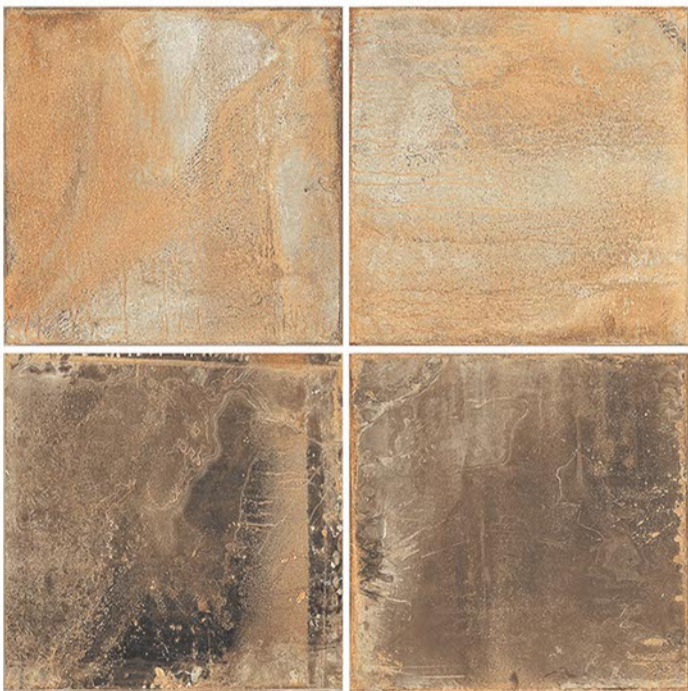

HEAVY DUTY VITRIFIED TILES | 400 x 400 mm

RANDOM DESIGN | MATT FINISH

12 mm Thickness

Plain

Anti Slip

UV Resistant