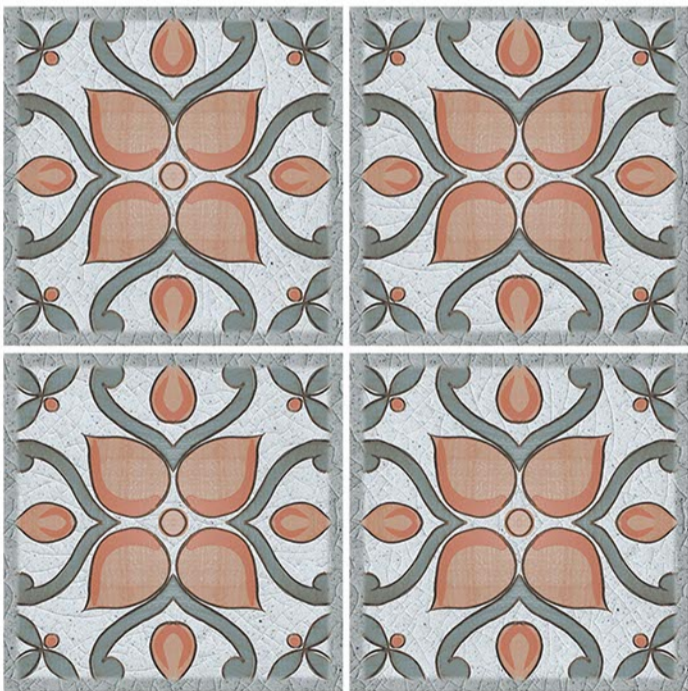

HEAVY DUTY VITRIFIED TILES | 400 x 400 mm