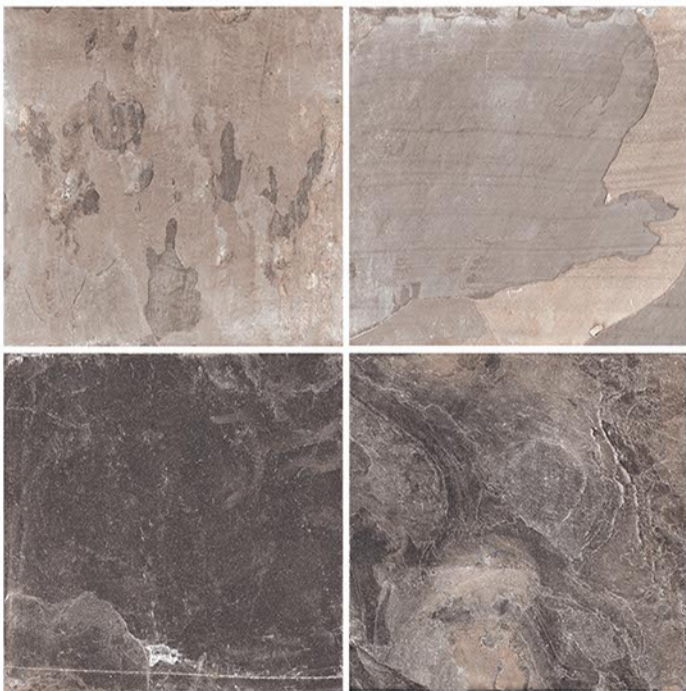

HEAVY DUTY VITRIFIED TILES | 400 x 400 mm

RANDOM DESIGN | MATT FINISH

12 mm Thickness

Plain

Anti Slip

UV Resistant