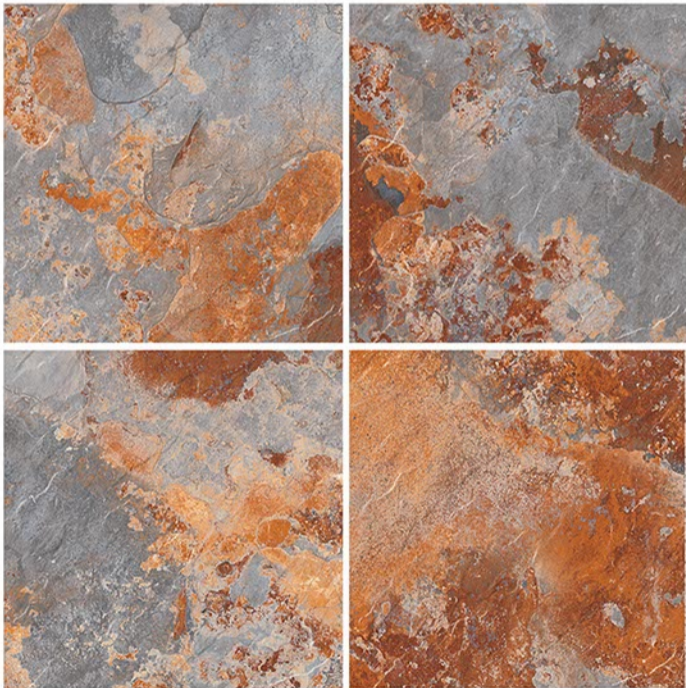

# HEAVY DUTY VITRIFIED TILES | 400 x 400 mm

SLATE PARAND

RANDOM  
DESIGN

MATT  
FINISH

12 mm  
Thickness

Plain

Anti Slip

UV Resistant