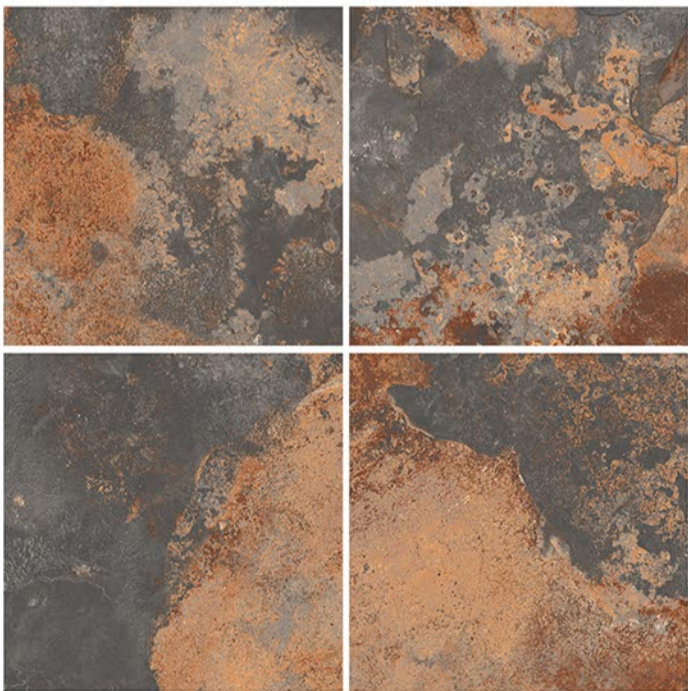

SLATE SOUMY

RANDOM  
DESIGN

MATT  
FINISH

12 mm  
Thickness

Plain

Anti Slip

UV Resistant

HEAVY DUTY VITRIFIED TILES | 400 x 400 mm