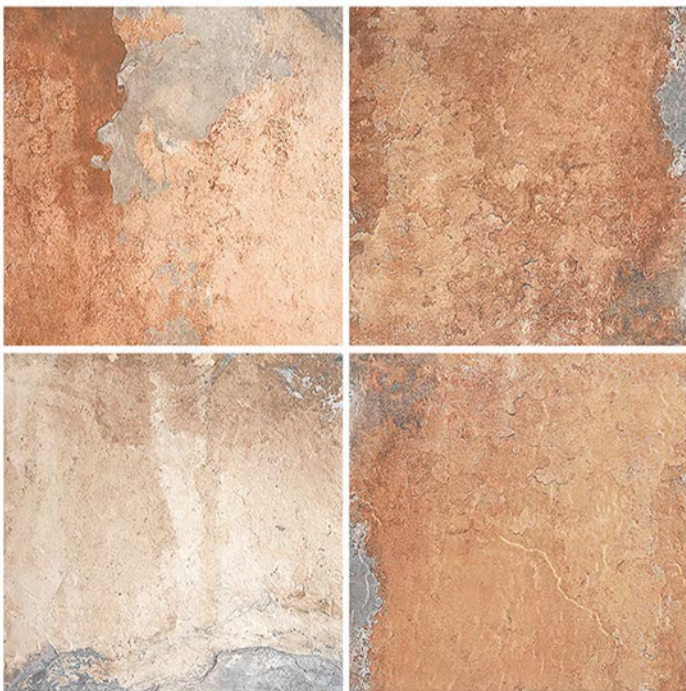

RANDOM DESIGN | MATT FINISH

12 mm Thickness

Plain

Anti Slip

UV Resistant

HEAVY DUTY  
VITRIFIED TILES | 400 x 400 mm

SLATE OSCAR

RANDOM  
DESIGN