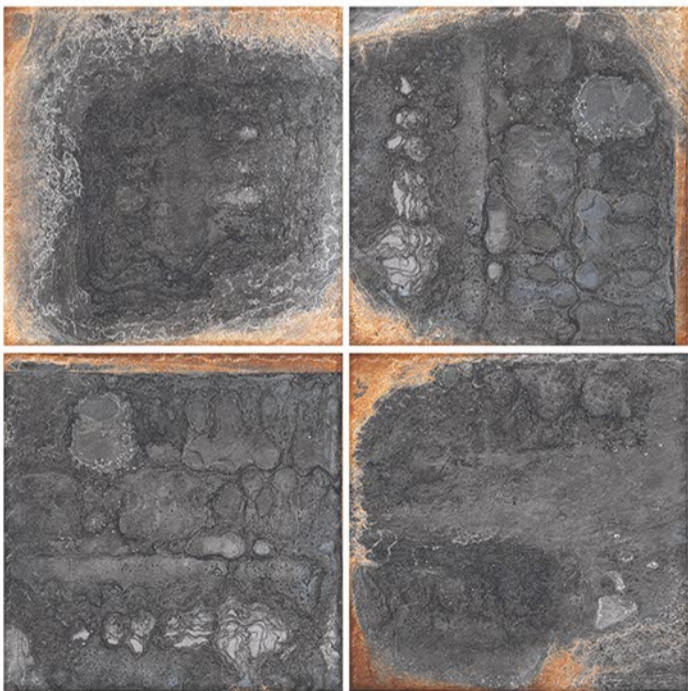

HEAVY DUTY VITRIFIED TILES | 400 x 400 mm

SOFT GENITILE

RANDOM
DESIGN

MATT
FINISH

12 mm
Thickness

Plain

Anti Slip

UV Resistant