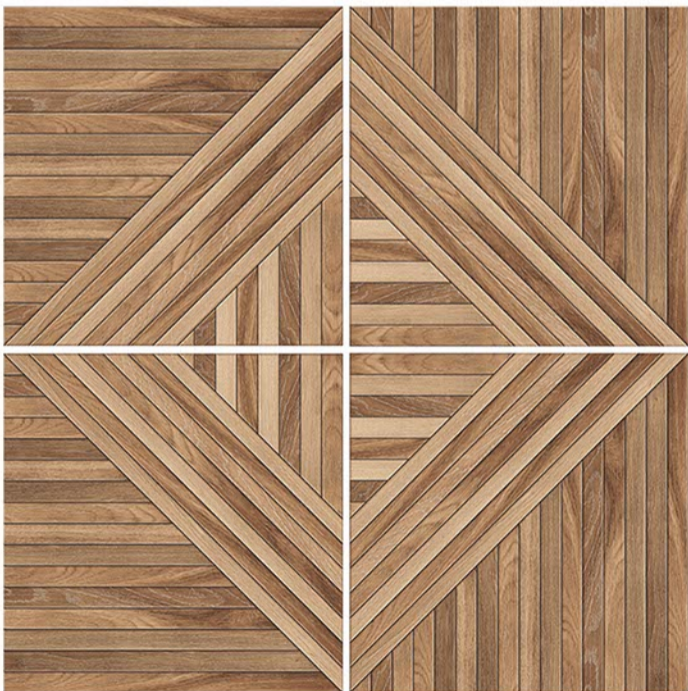

HEAVY DUTY VITRIFIED TILES | 400 x 400 mm

SHARP SAVVY

RANDOM DESIGN

MATT FINISH

12 mm Thickness

Plain

Anti Slip

UV Resistant