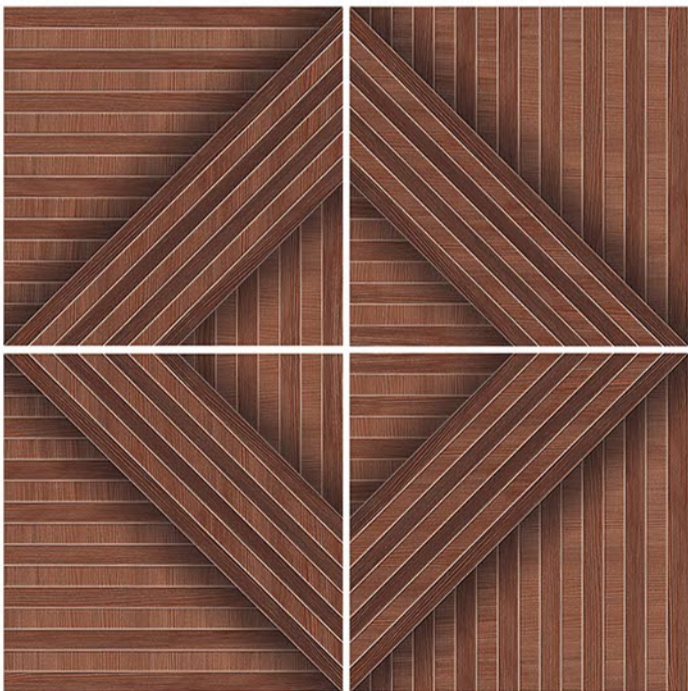

HEAVY DUTY VITRIFIED TILES | 400 x 400 mm

RANDOM DESIGN | MATT FINISH

12 mm Thickness

Plain

Anti Slip

UV Resistant