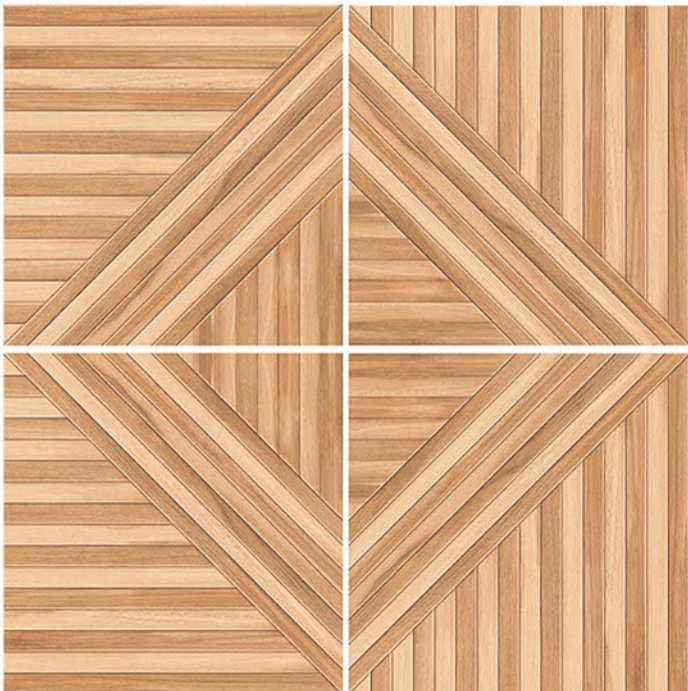

HEAVY DUTY VITRIFIED TILES | 400 x 400 mm

RANDOM DESIGN | MATT FINISH

12 mm Thickness

Plain

Anti Slip

UV Resistant