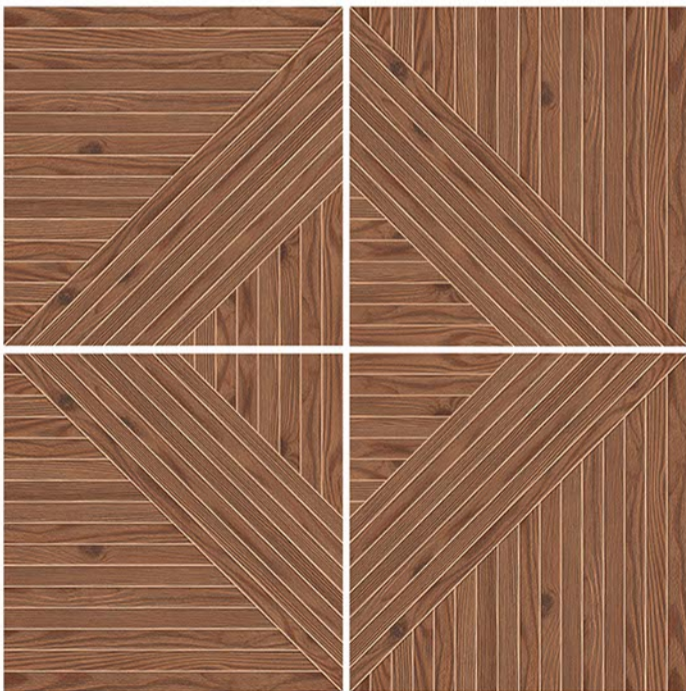

12 mm
Thickness

Plain

Anti Slip

UV Resistant

HEAVY DUTY VITRIFIED TILES | 400 x 400 mm

SHARP MASTER

RANDOM DESIGN | MATT FINISH

12 mm Thickness