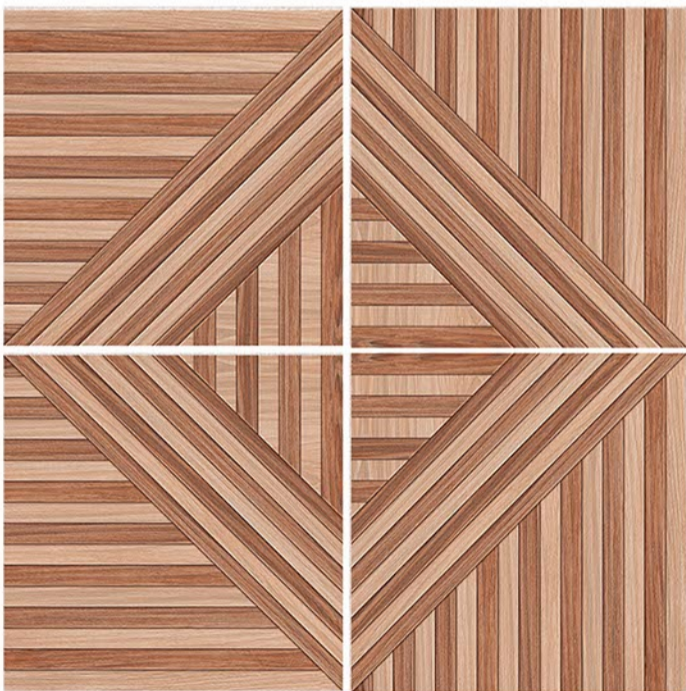

HEAVY DUTY VITRIFIED TILES | 400 x 400 mm

RANDOM DESIGN | MATT FINISH

12 mm Thickness

Plain

Anti Slip

UV Resistant