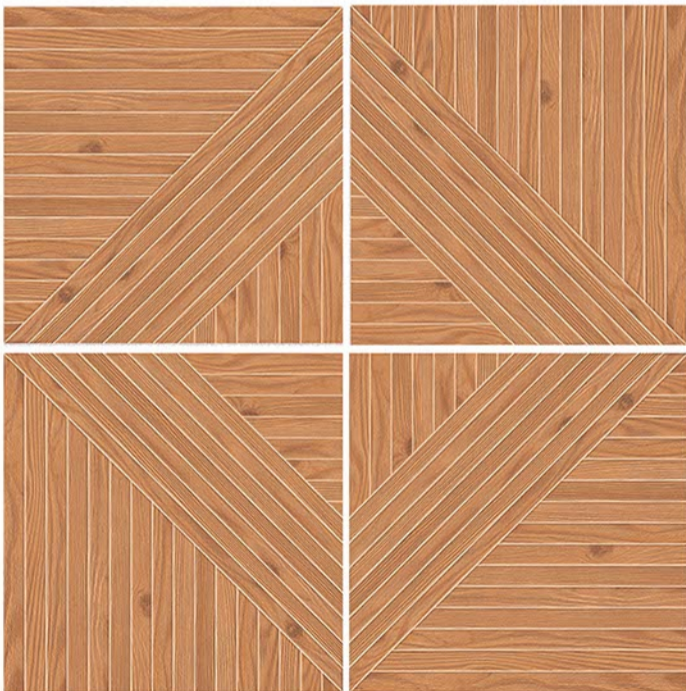

SHARP BRAINY

RANDOM
DESIGN

MATT
FINISH

12 mm
Thickness

Plain

Anti Slip

UV Resistant

HEAVY DUTY VITRIFIED TILES | 400 x 400 mm