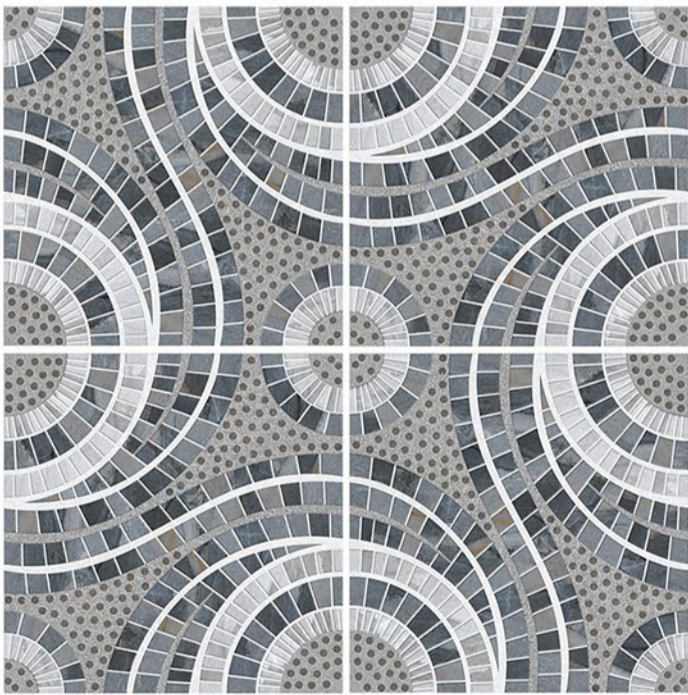

MULTIPURPOSE
VITRIFIED TILES
400 X 400 mm

SUN

FOREST

EARTH

SKY

HEAVY DUTY VITRIFIED TILES | 400 x 400 mm

PUZZLE COZEN

RANDOM DESIGN | MATT FINISH