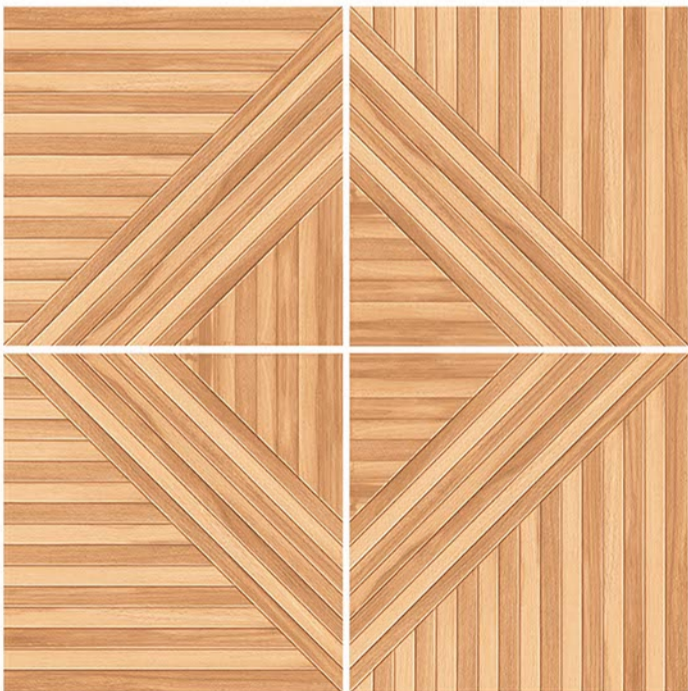

12 mm Thickness

Plain

Anti Slip

UV Resistant

HEAVY DUTY VITRIFIED TILES | 400 x 400 mm

SHARP KEEN

RANDOM
DESIGN

MATT
FINISH