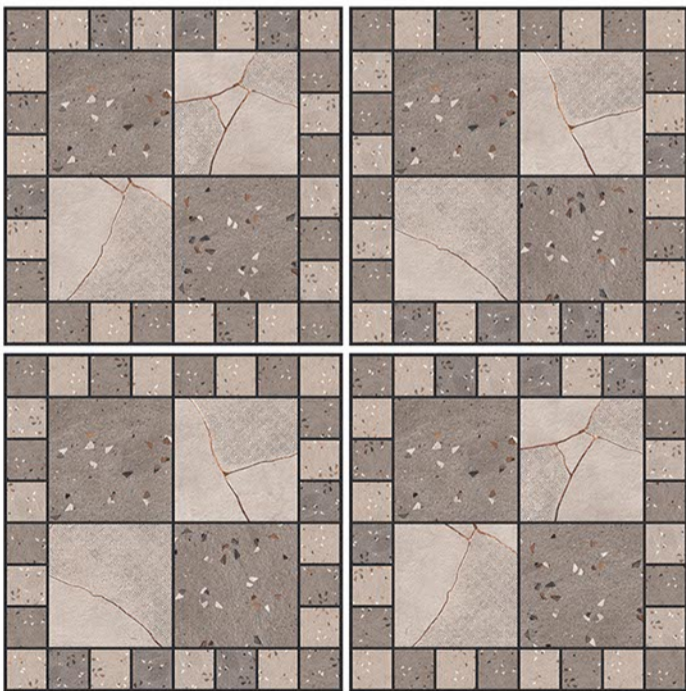

12 mm
Thickness

Plain

Anti Slip

UV Resistant

HEAVY DUTY VITRIFIED TILES | 400 x 400 mm

LEO-SPRING

RANDOM
DESIGN

MATT
FINISH