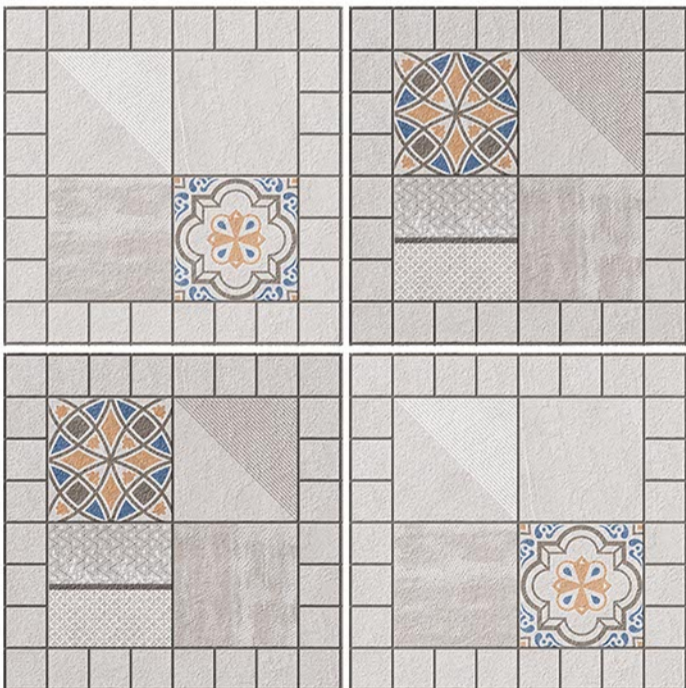

MATT
FINISH

12 mm
Thickness

Plain

Anti Slip

UV Resistant

HEAVY DUTY VITRIFIED TILES | 400 x 400 mm

LEO-CLAY

RANDOM DESIGN