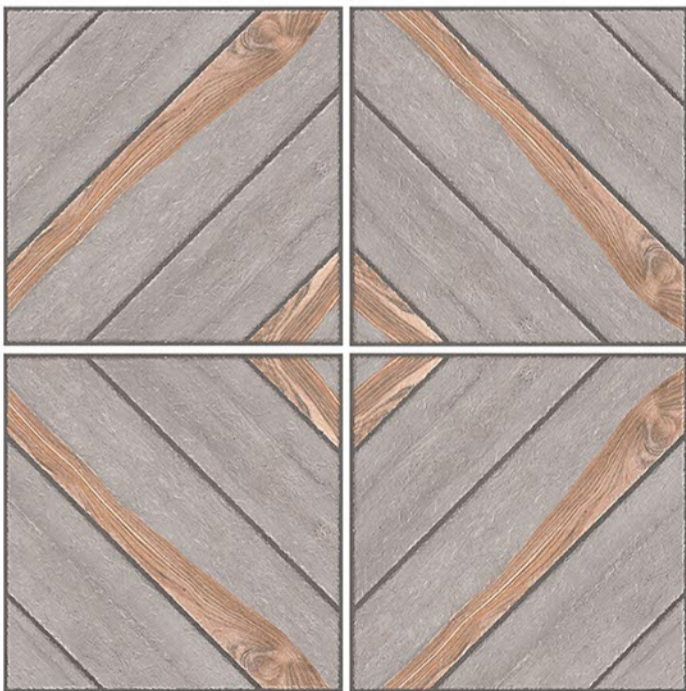

HEAVY DUTY | 400 x 400 mm
VITRIFIED TILES

RANDOM DESIGN | MATT FINISH

12 mm Thickness

Plain

Anti Slip

UV Resistant