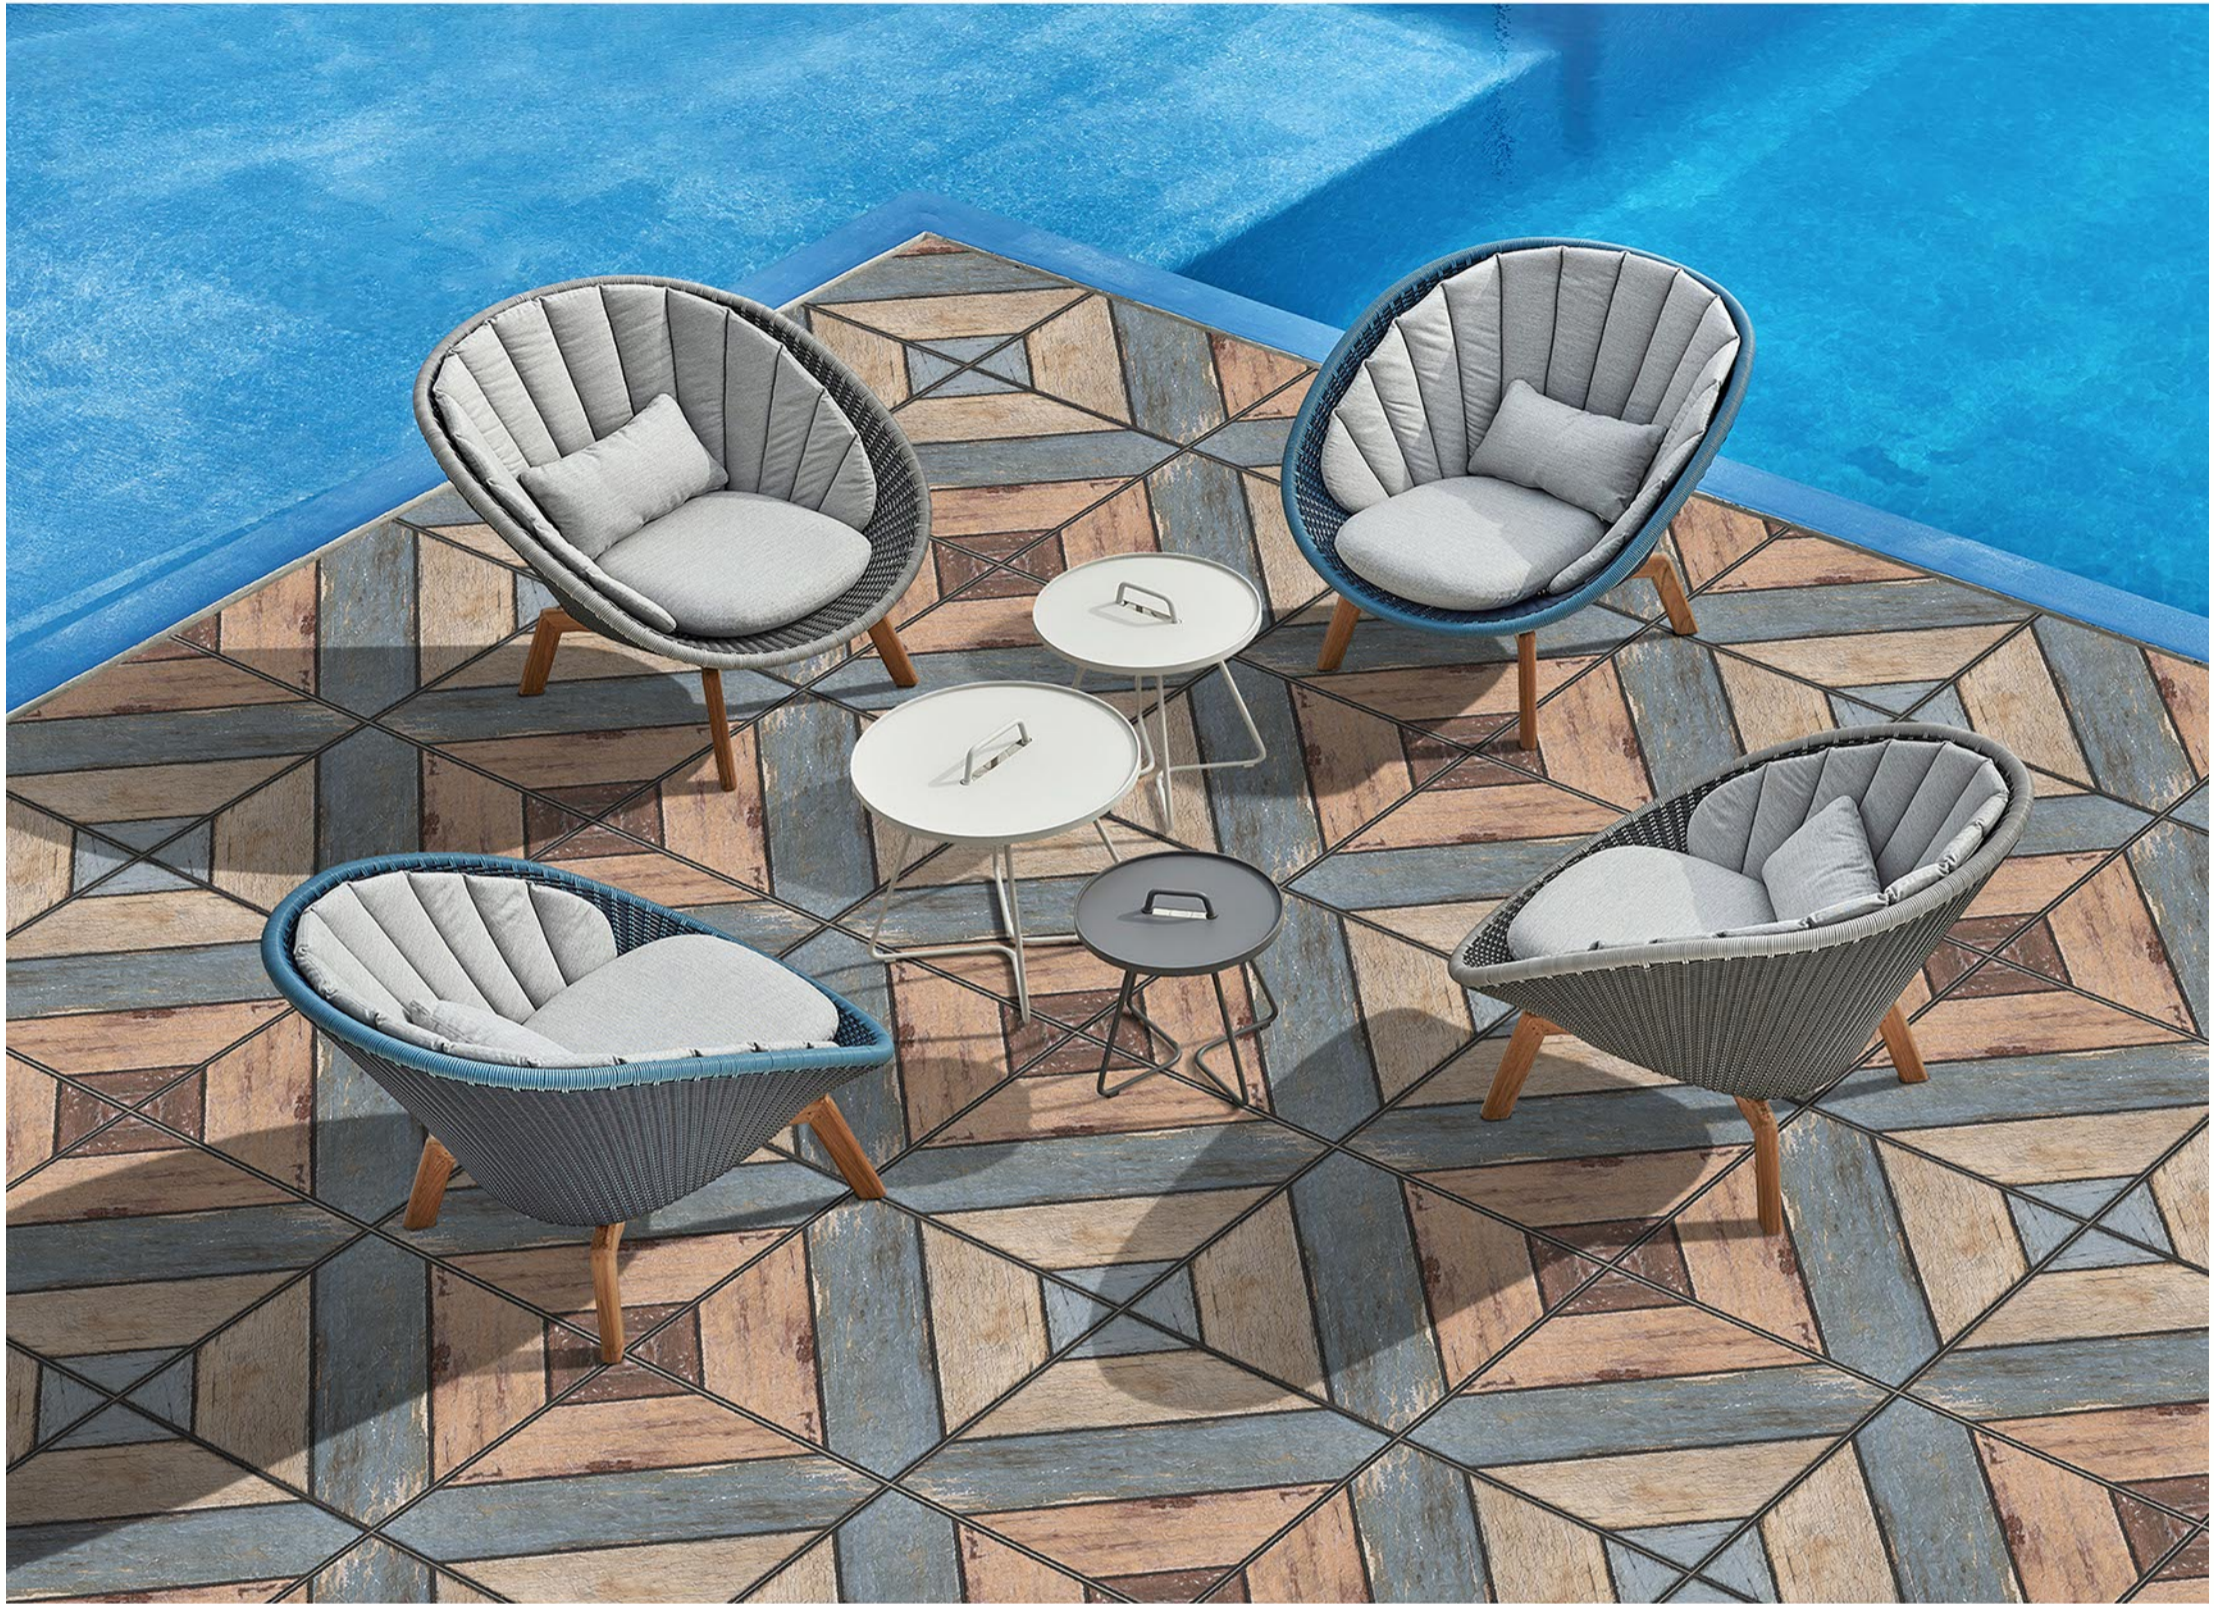

12 mm Thickness

Plain

Anti Slip

UV Resistant

HEAVY DUTY | 400 x 400 mm
VITRIFIED TILES

LINE ARRAY

RANDOM DESIGN | MATT FINISH

12 mm Thickness