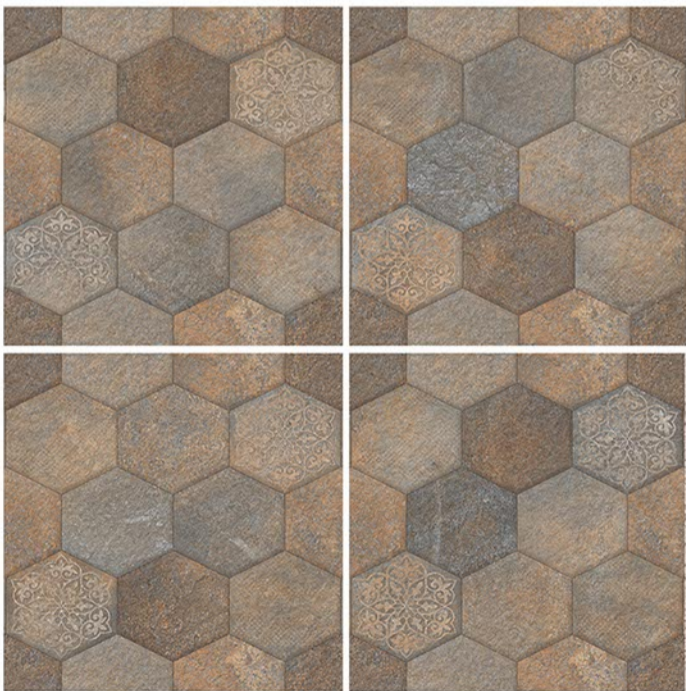

MATT FINISH

12 mm Thickness

Plain

Anti Slip

UV Resistant

HEAVY DUTY
VITRIFIED TILES | 400 x 400 mm

HEXA EDEN

RANDOM DESIGN | MATT FINISH