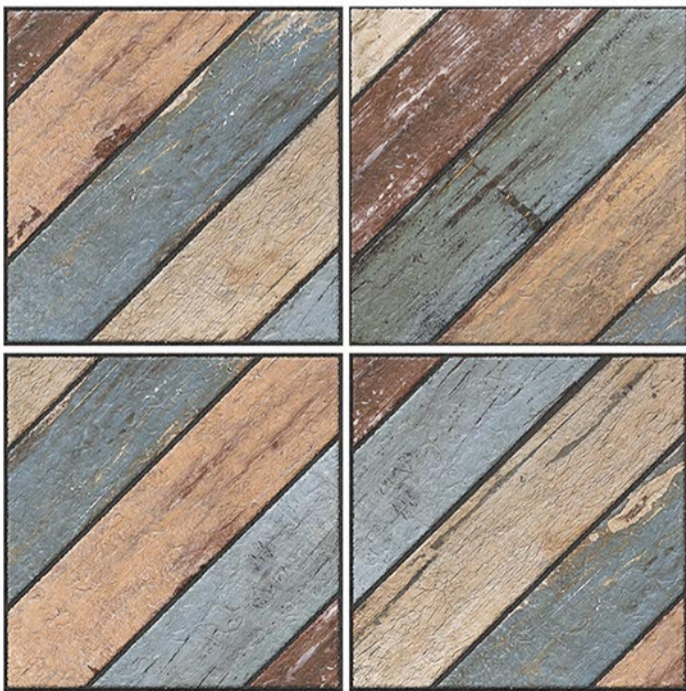

HEAVY DUTY | 400 x 400 mm
VITRIFIED TILES

LINE ARRAY

RANDOM DESIGN | MATT FINISH

12 mm Thickness

Plain

Anti Slip

UV Resistant