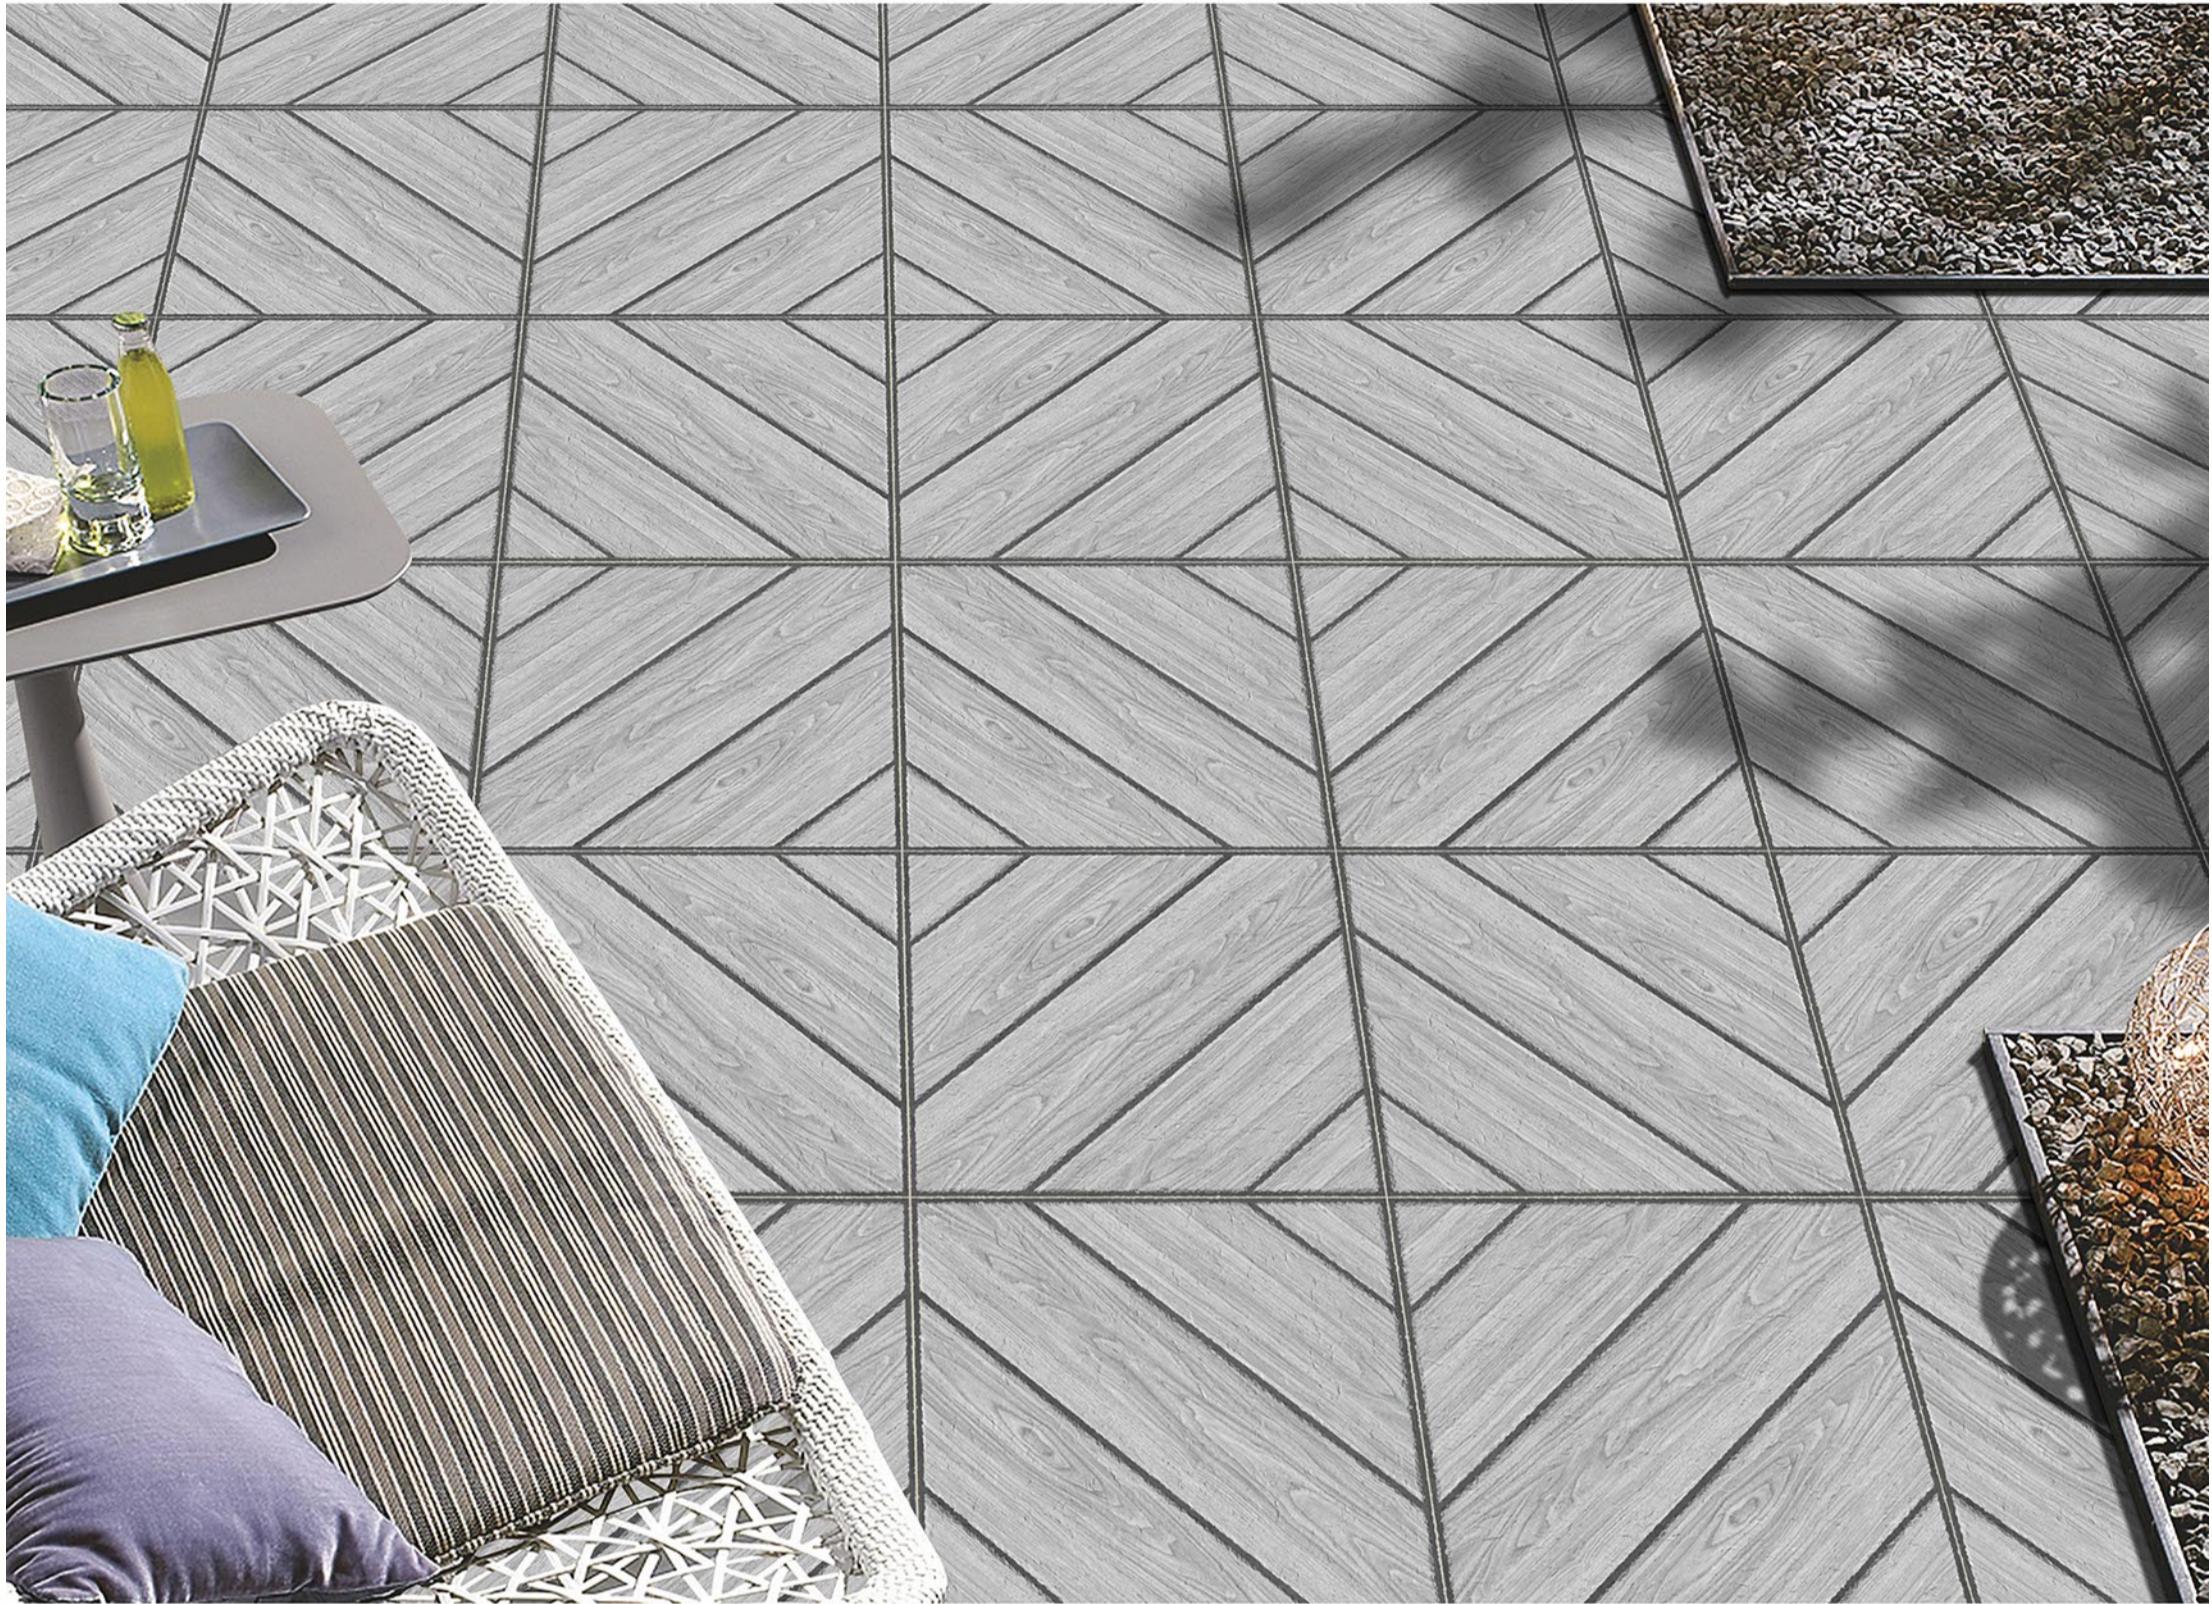

HEAVY DUTY | 400 x 400 mm
VITRIFIED TILES

RANDOM DESIGN | MATT FINISH

12 mm Thickness

Plain

Anti Slip

UV Resistant