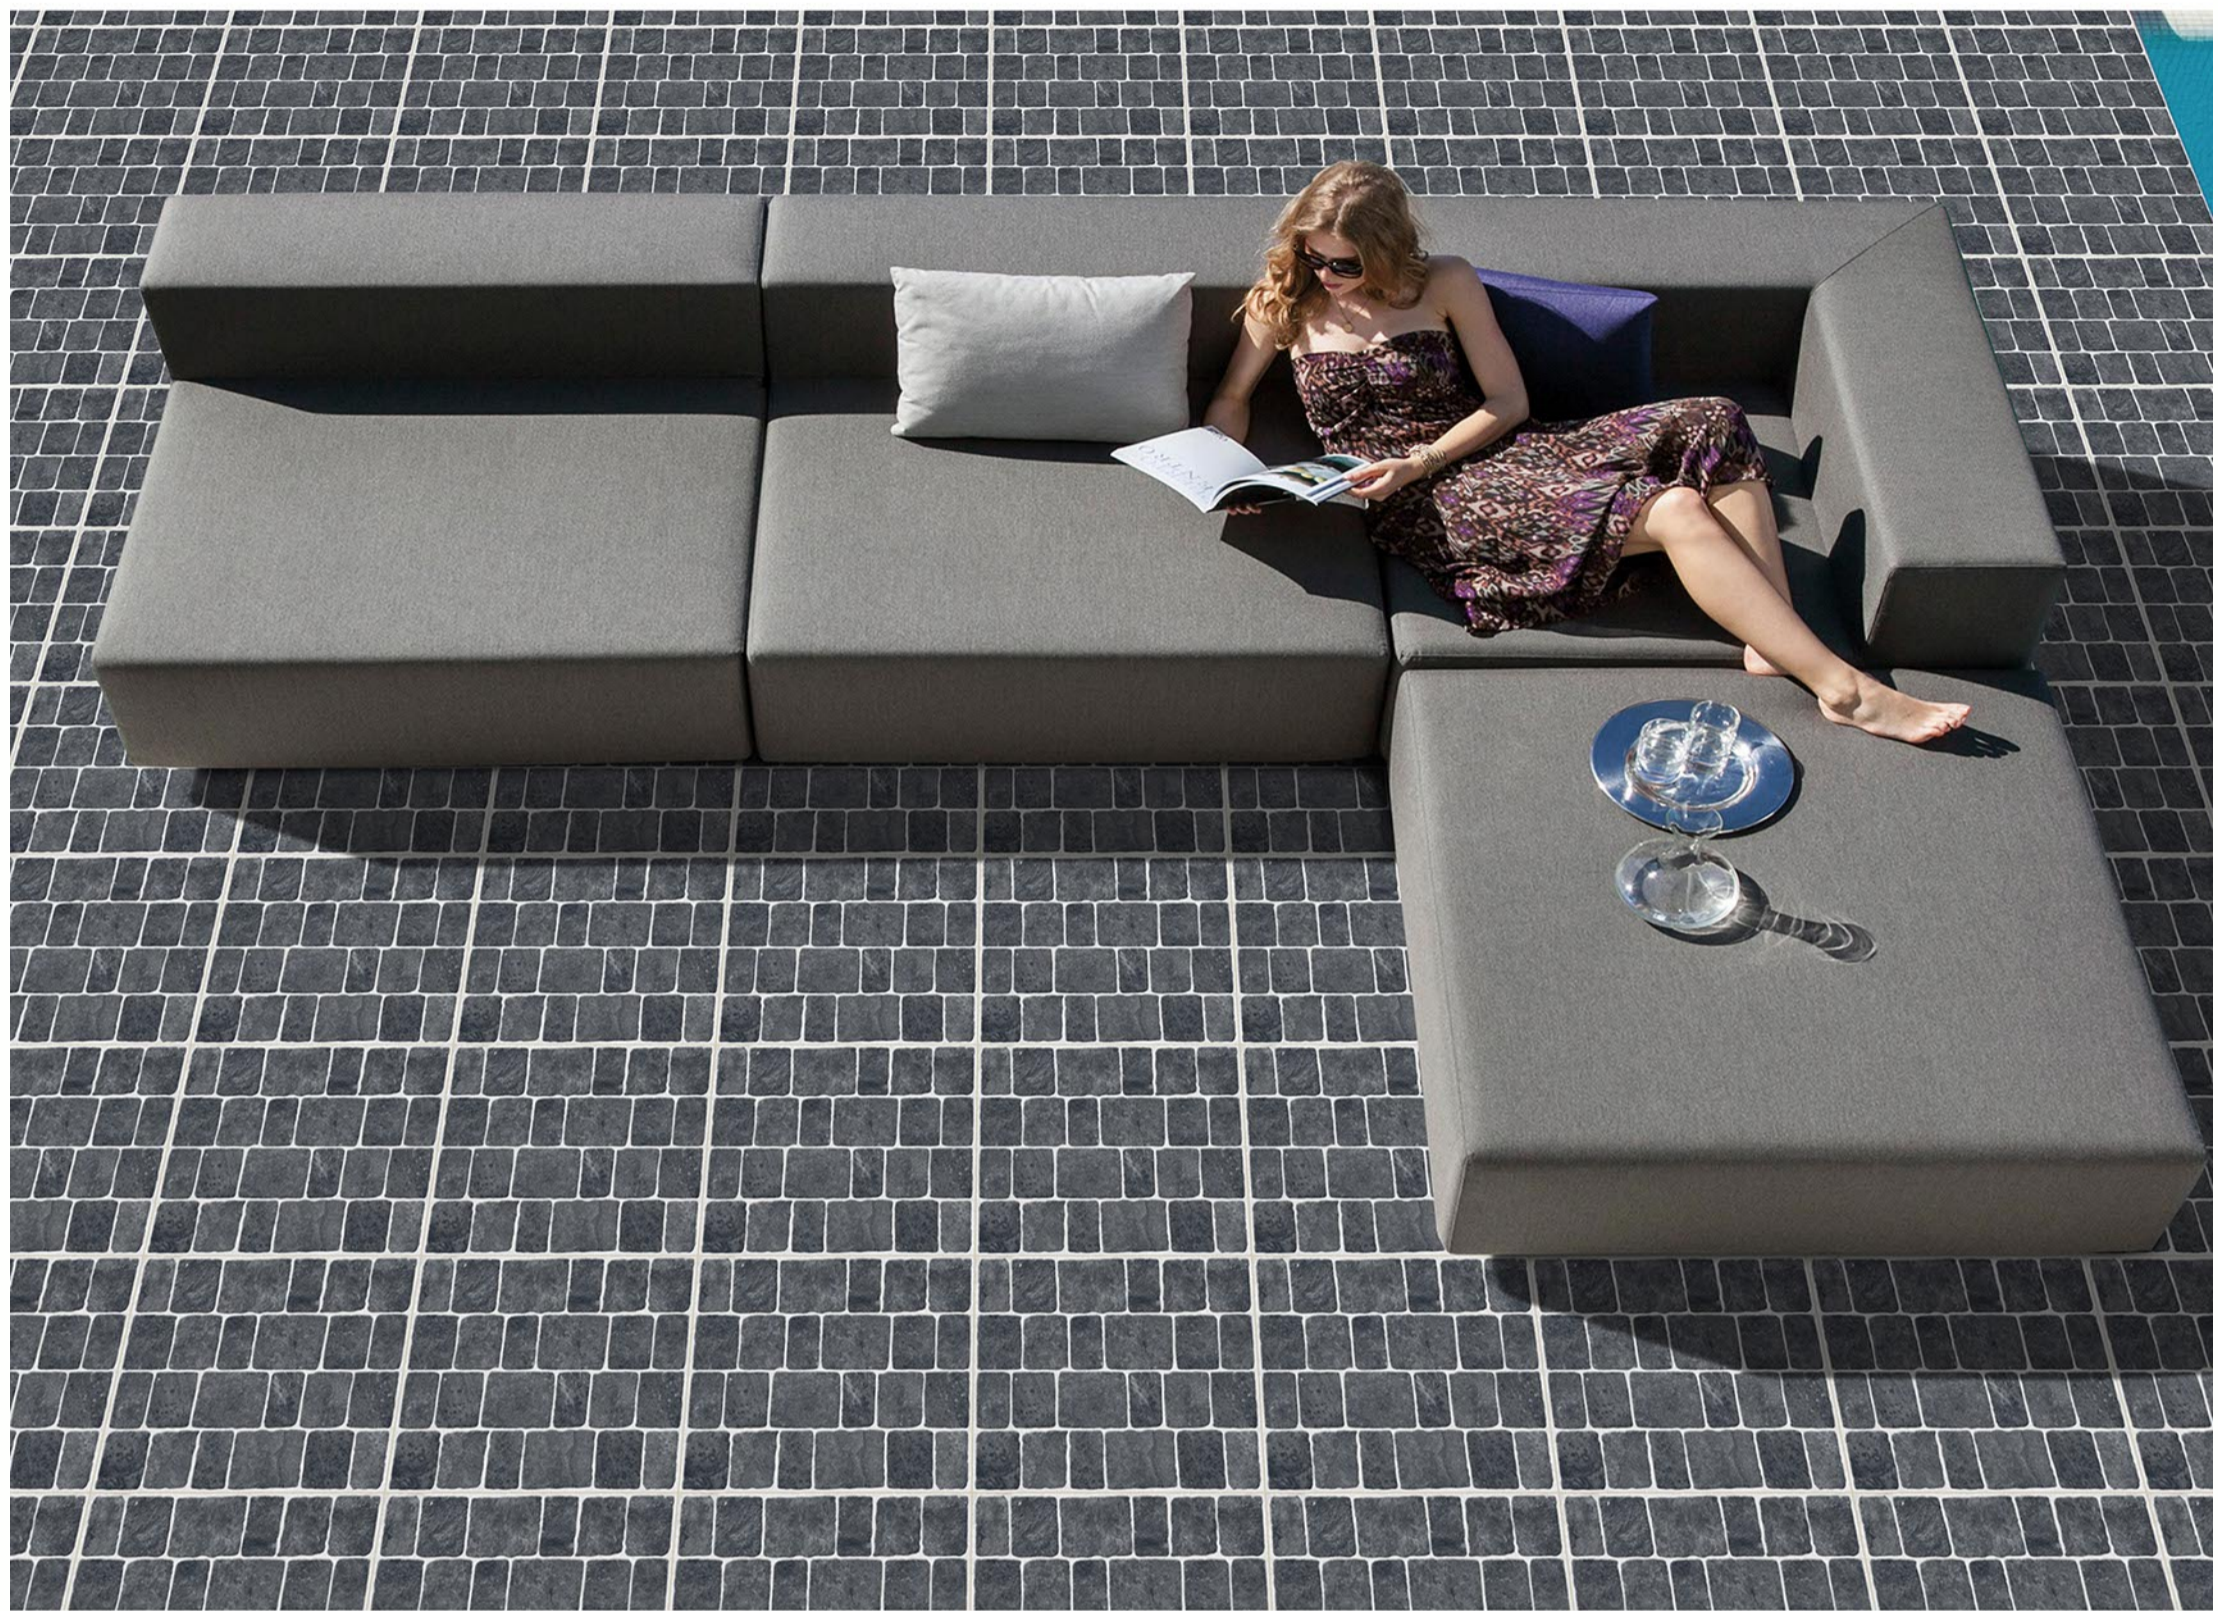

Plain

Anti Slip

UV Resistant

HEAVY DUTY VITRIFIED TILES | 400 x 400 mm

OXIDO ELITE

RANDOM DESIGN | MATT FINISH

12 mm Thickness

Plain