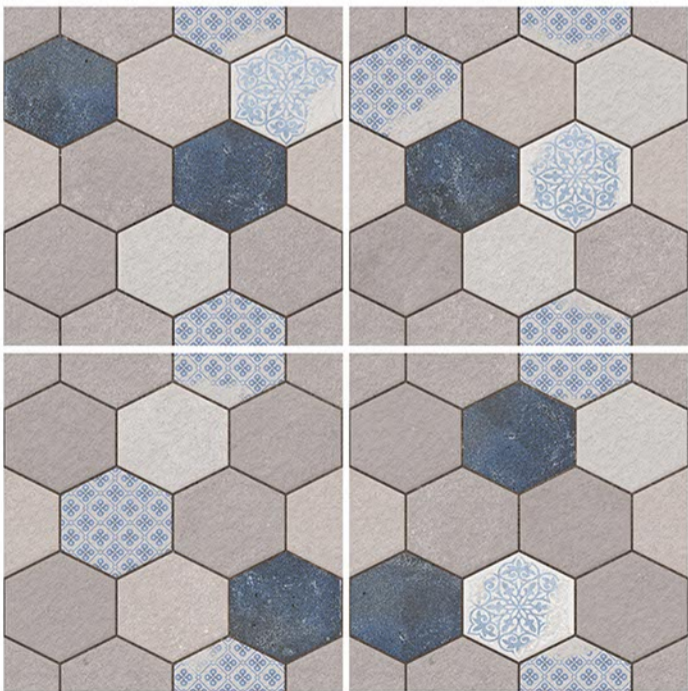

HEAVY DUTY VITRIFIED TILES | 400 x 400 mm

HEXA PIE

RANDOM DESIGN

MATT FINISH

12 mm Thickness

Plain

Anti Slip

UV Resistant