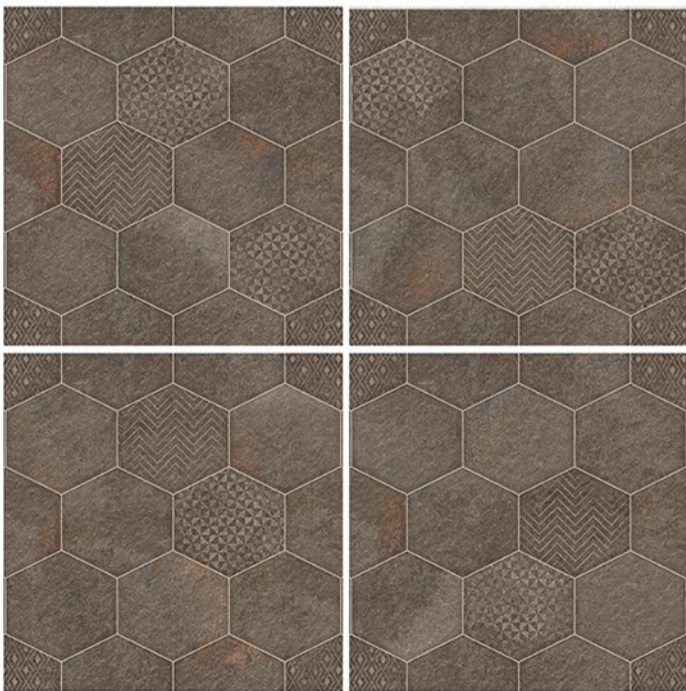

MULTIPURPOSE
VITRIFIED TILES
400 X 400 mm

SUN

FOREST

EARTH

SKY

HEAVY DUTY VITRIFIED TILES | 400 x 400 mm

HEXA BRAVO

RANDOM
DESIGN