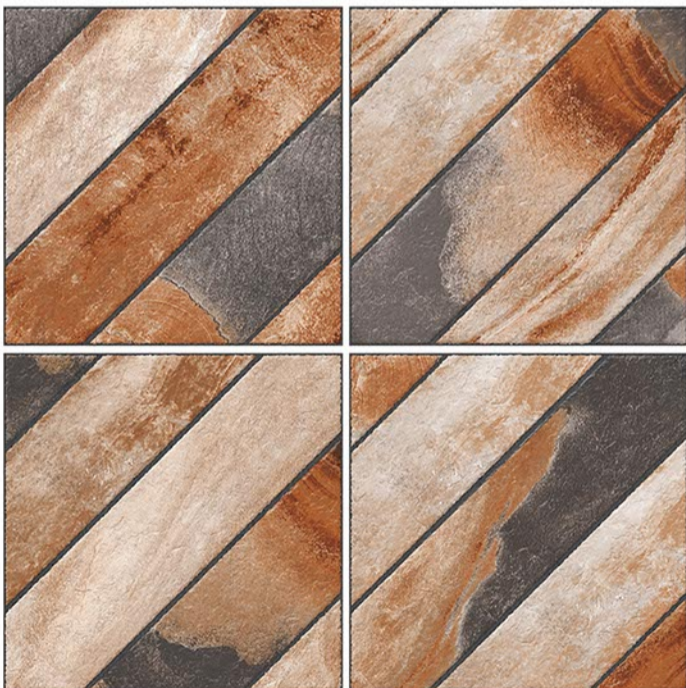

HEAVY DUTY VITRIFIED TILES | 400 x 400 mm

RANDOM DESIGN | MATT FINISH

12 mm Thickness

Plain

Anti Slip

UV Resistant