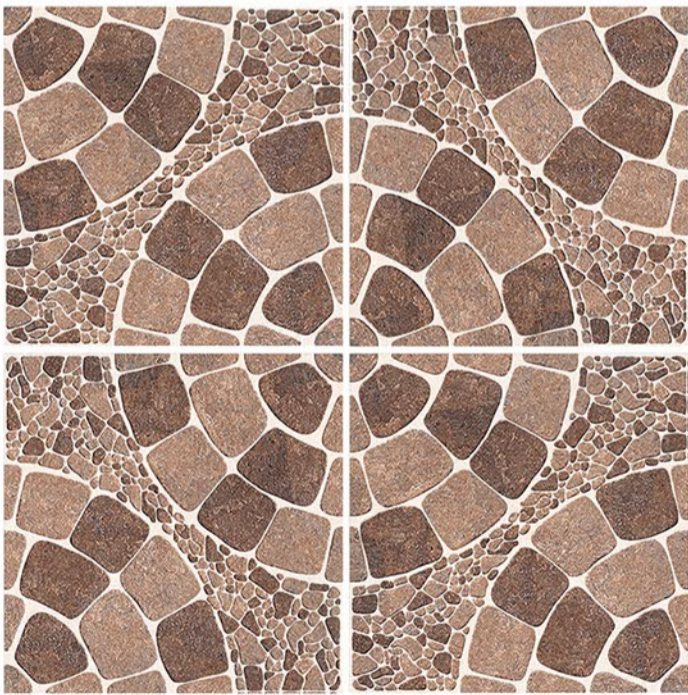

HEAVY DUTY VITRIFIED TILES | 400 x 400 mm

BUTT BATTER

RANDOM DESIGN

MATT FINISH

12 mm Thickness

Plain

Anti Slip

UV Resistant