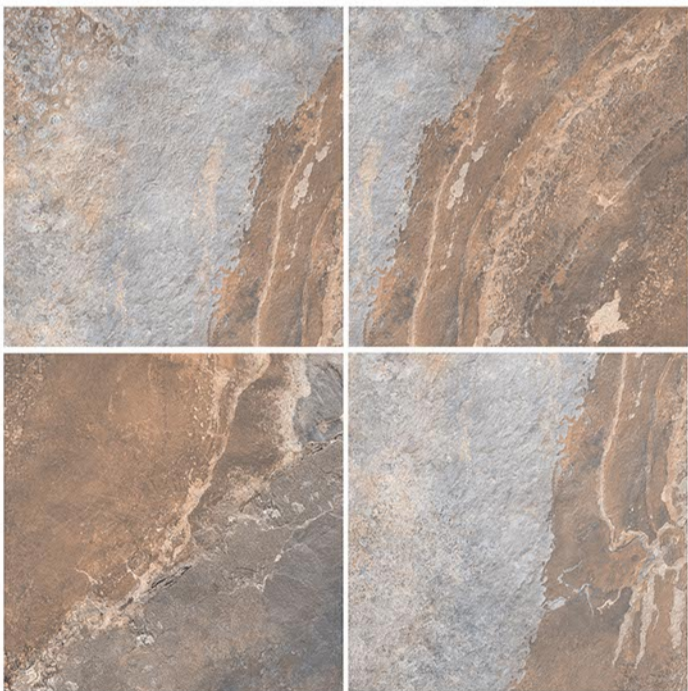

HEAVY DUTY | 400 x 400 mm
VITRIFIED TILES

RANDOM DESIGN | MATT FINISH

12 mm Thickness

Plain

Anti Slip

UV Resistant