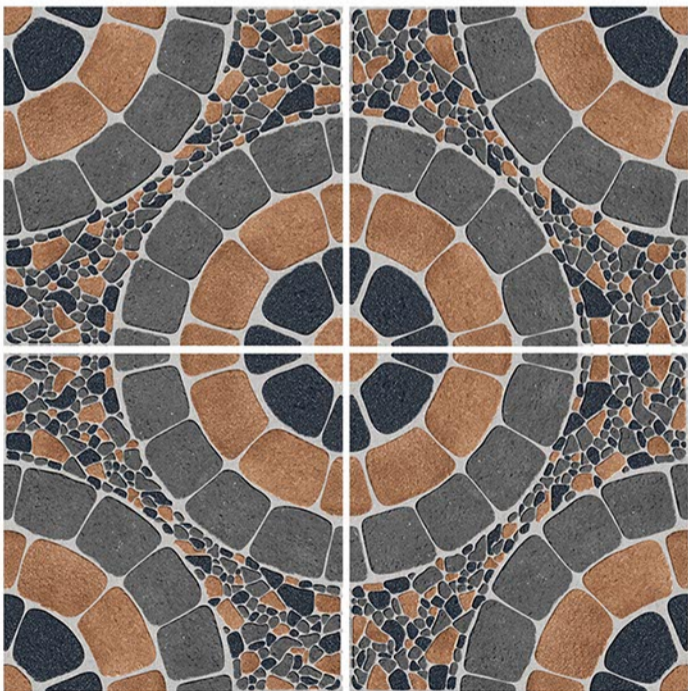

HEAVY DUTY VITRIFIED TILES | 400 x 400 mm

BUTT SMACK

RANDOM DESIGN | MATT FINISH

12 mm Thickness

Plain

Anti Slip

UV Resistant

HEAVY DUTY
VITRIFIED TILES | 400 x 400 mm