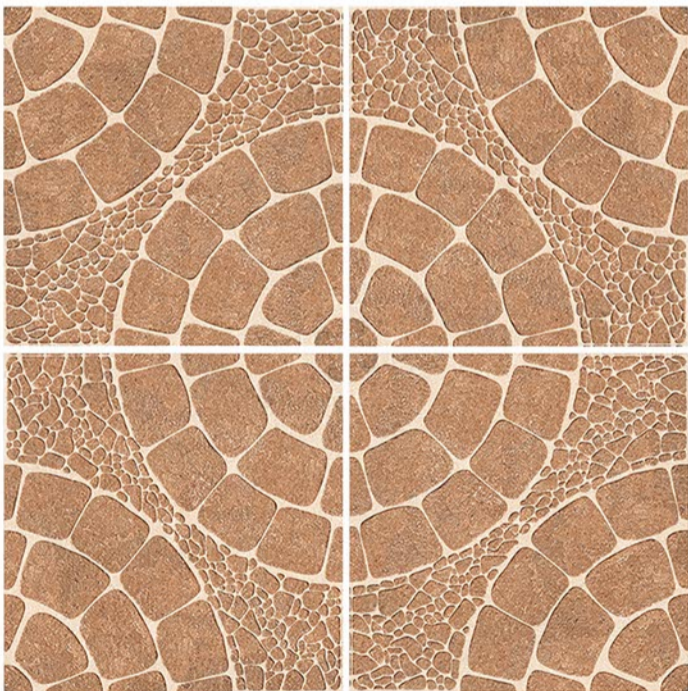

HEAVY DUTY VITRIFIED TILES | 400 x 400 mm

RANDOM DESIGN | MATT FINISH

12 mm Thickness

Plain

Anti Slip

UV Resistant