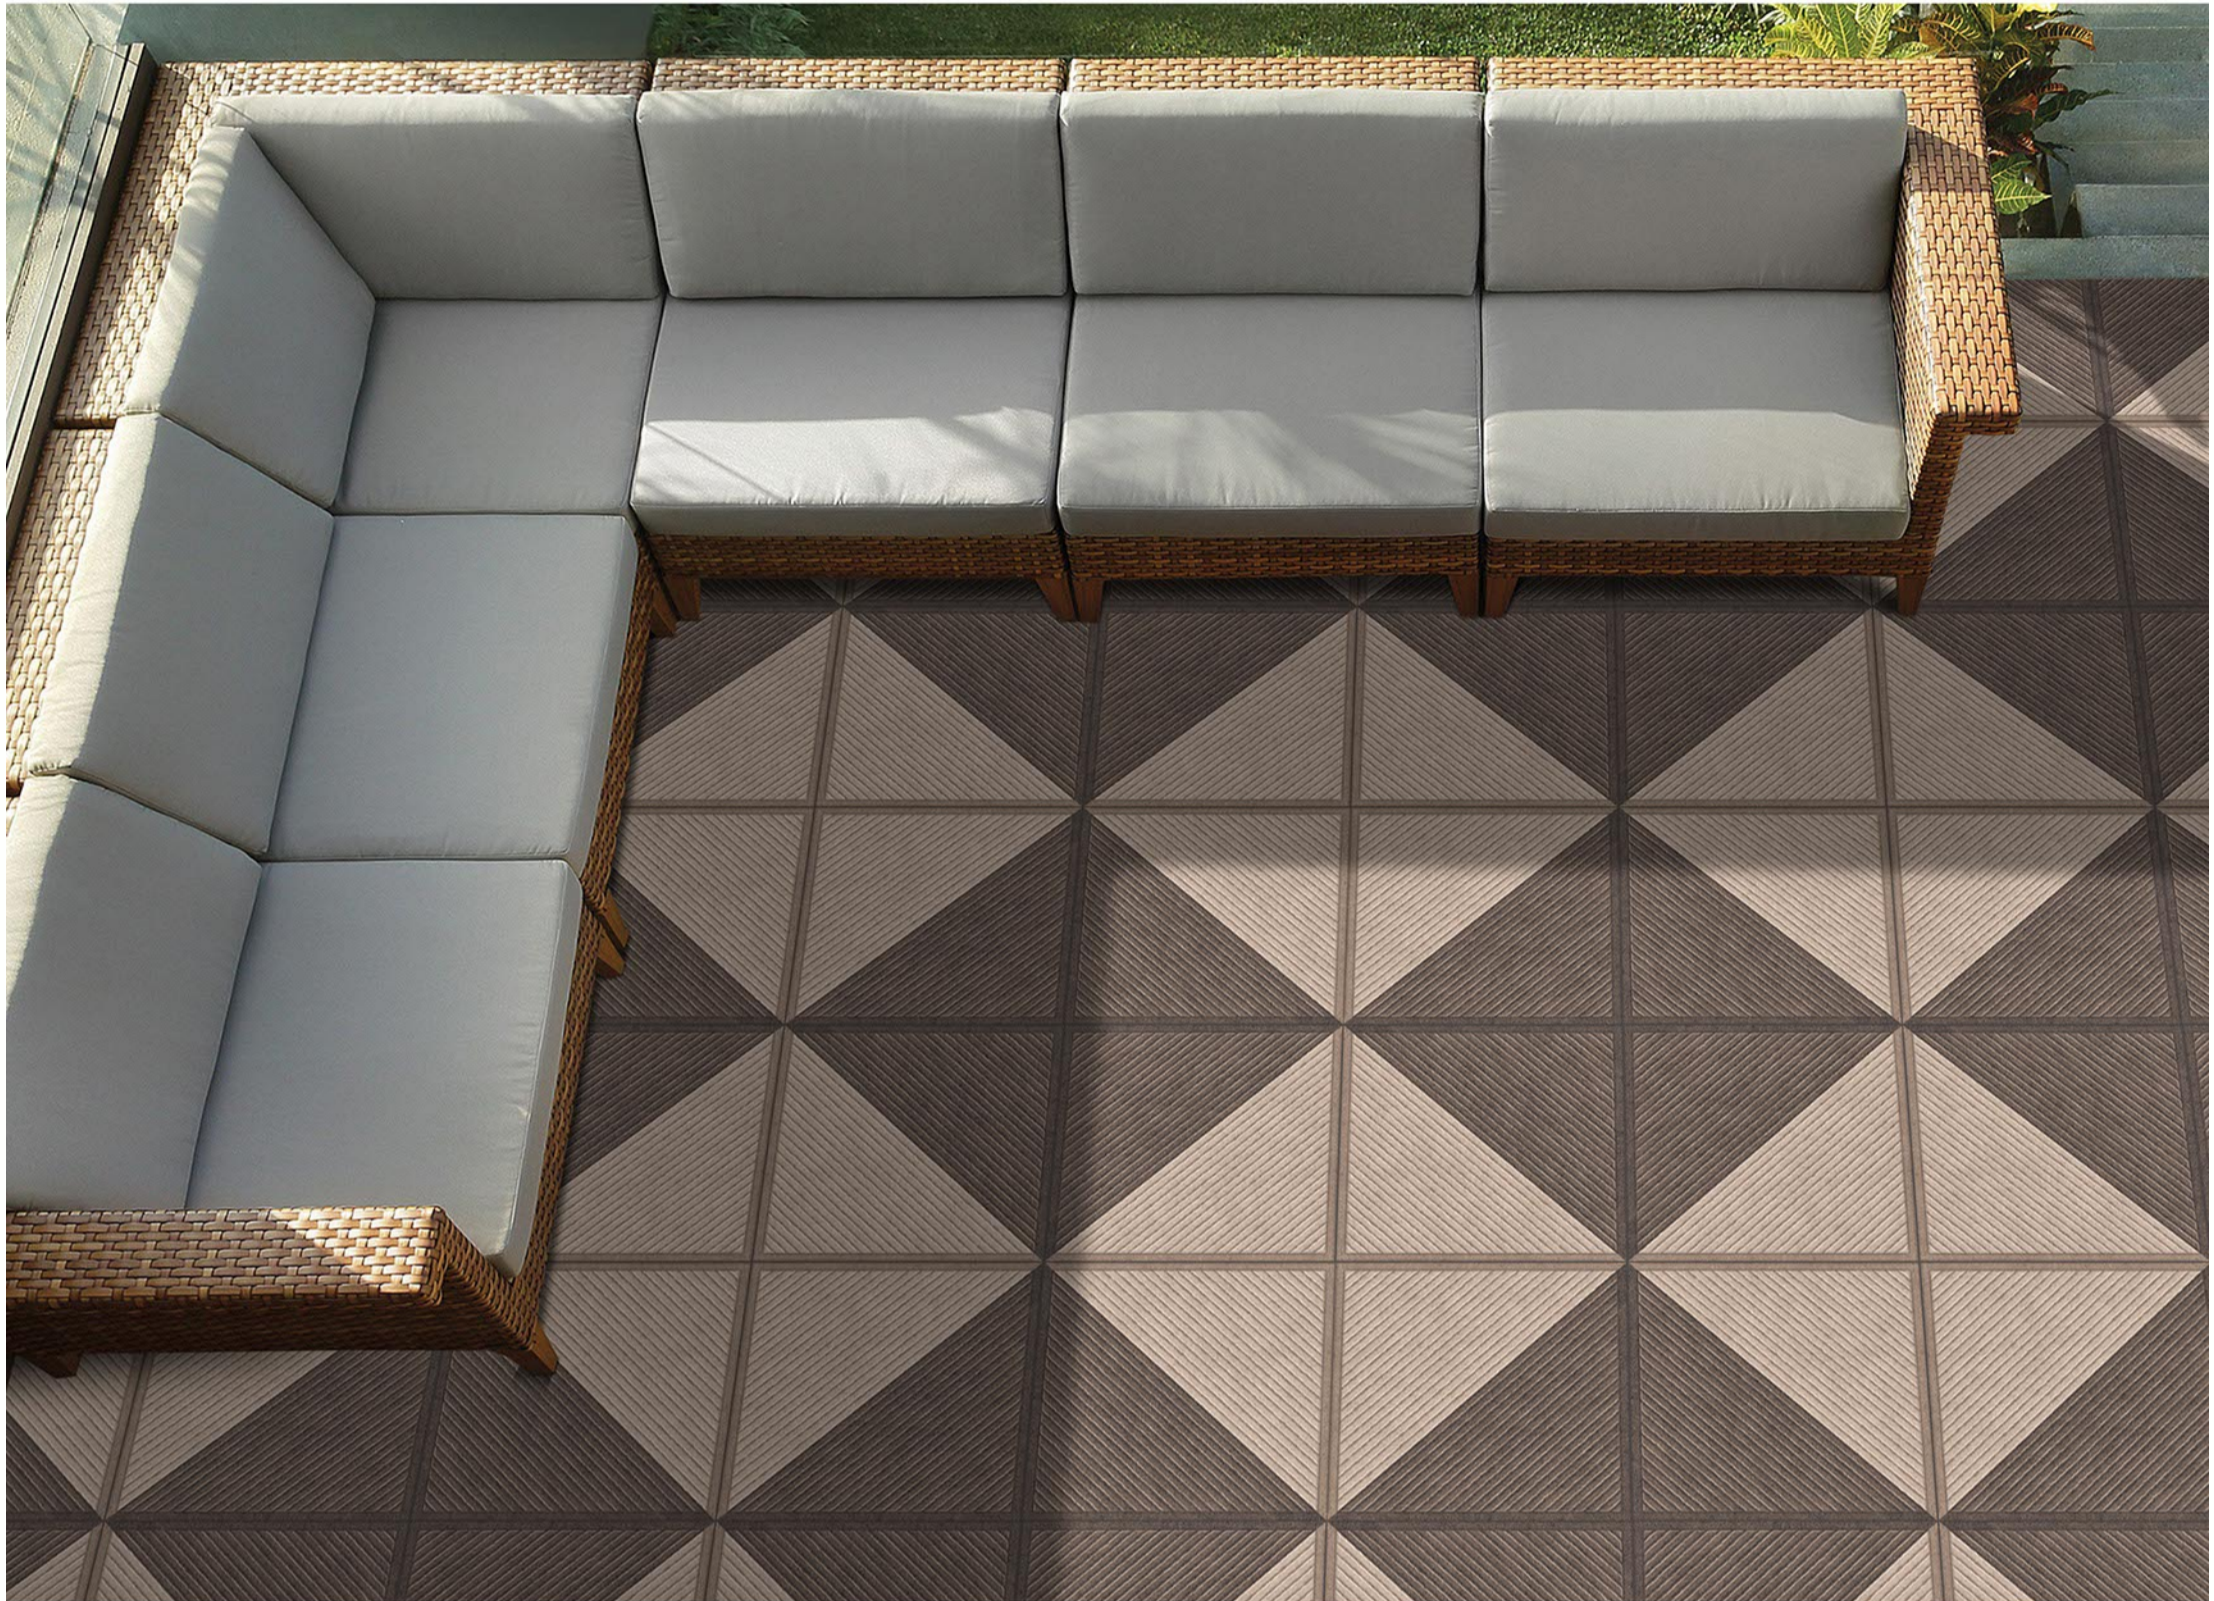

CROSS CRABBY

RANDOM DESIGN | MATT FINISH

12 mm Thickness

Plain

Anti Slip

UV Resistant

HEAVY DUTY | 400 x 400 mm VITRIFIED TILES

CROSS CUT