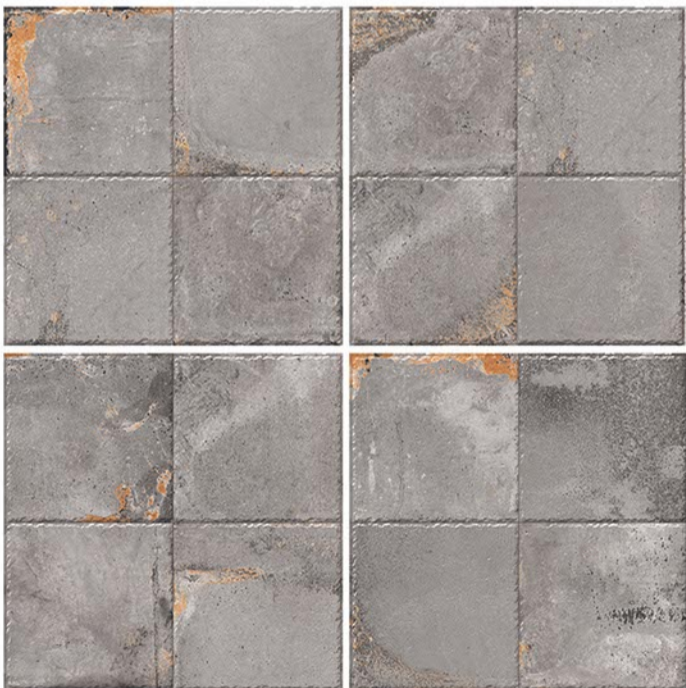

HEAVY DUTY VITRIFIED TILES | 400 x 400 mm

BEST PERFECT

RANDOM DESIGN

MATT FINISH

12 mm Thickness

Plain

Anti Slip

UV Resistant