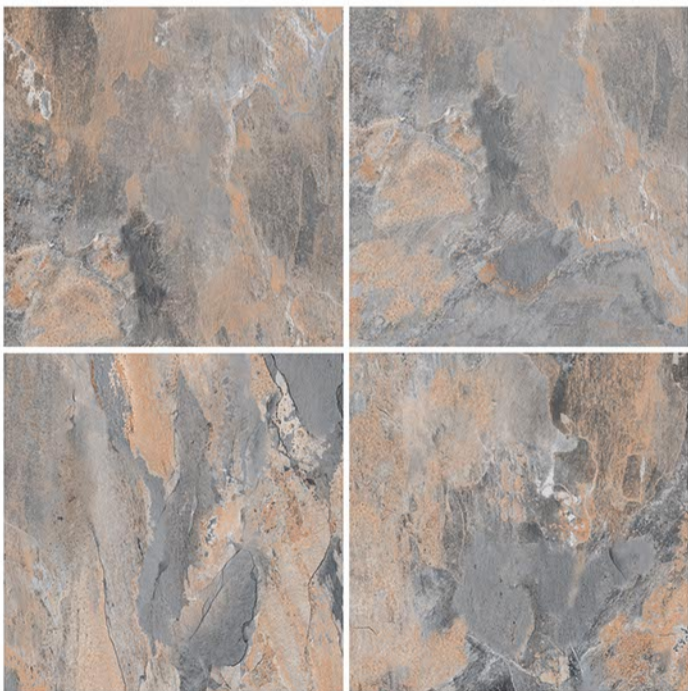

Plain

Anti Slip

UV Resistant

HEAVY DUTY
VITRIFIED TILES | 400 x 400 mm

CREANZA NERO

RANDOM DESIGN | MATT FINISH

12 mm Thickness

Plain