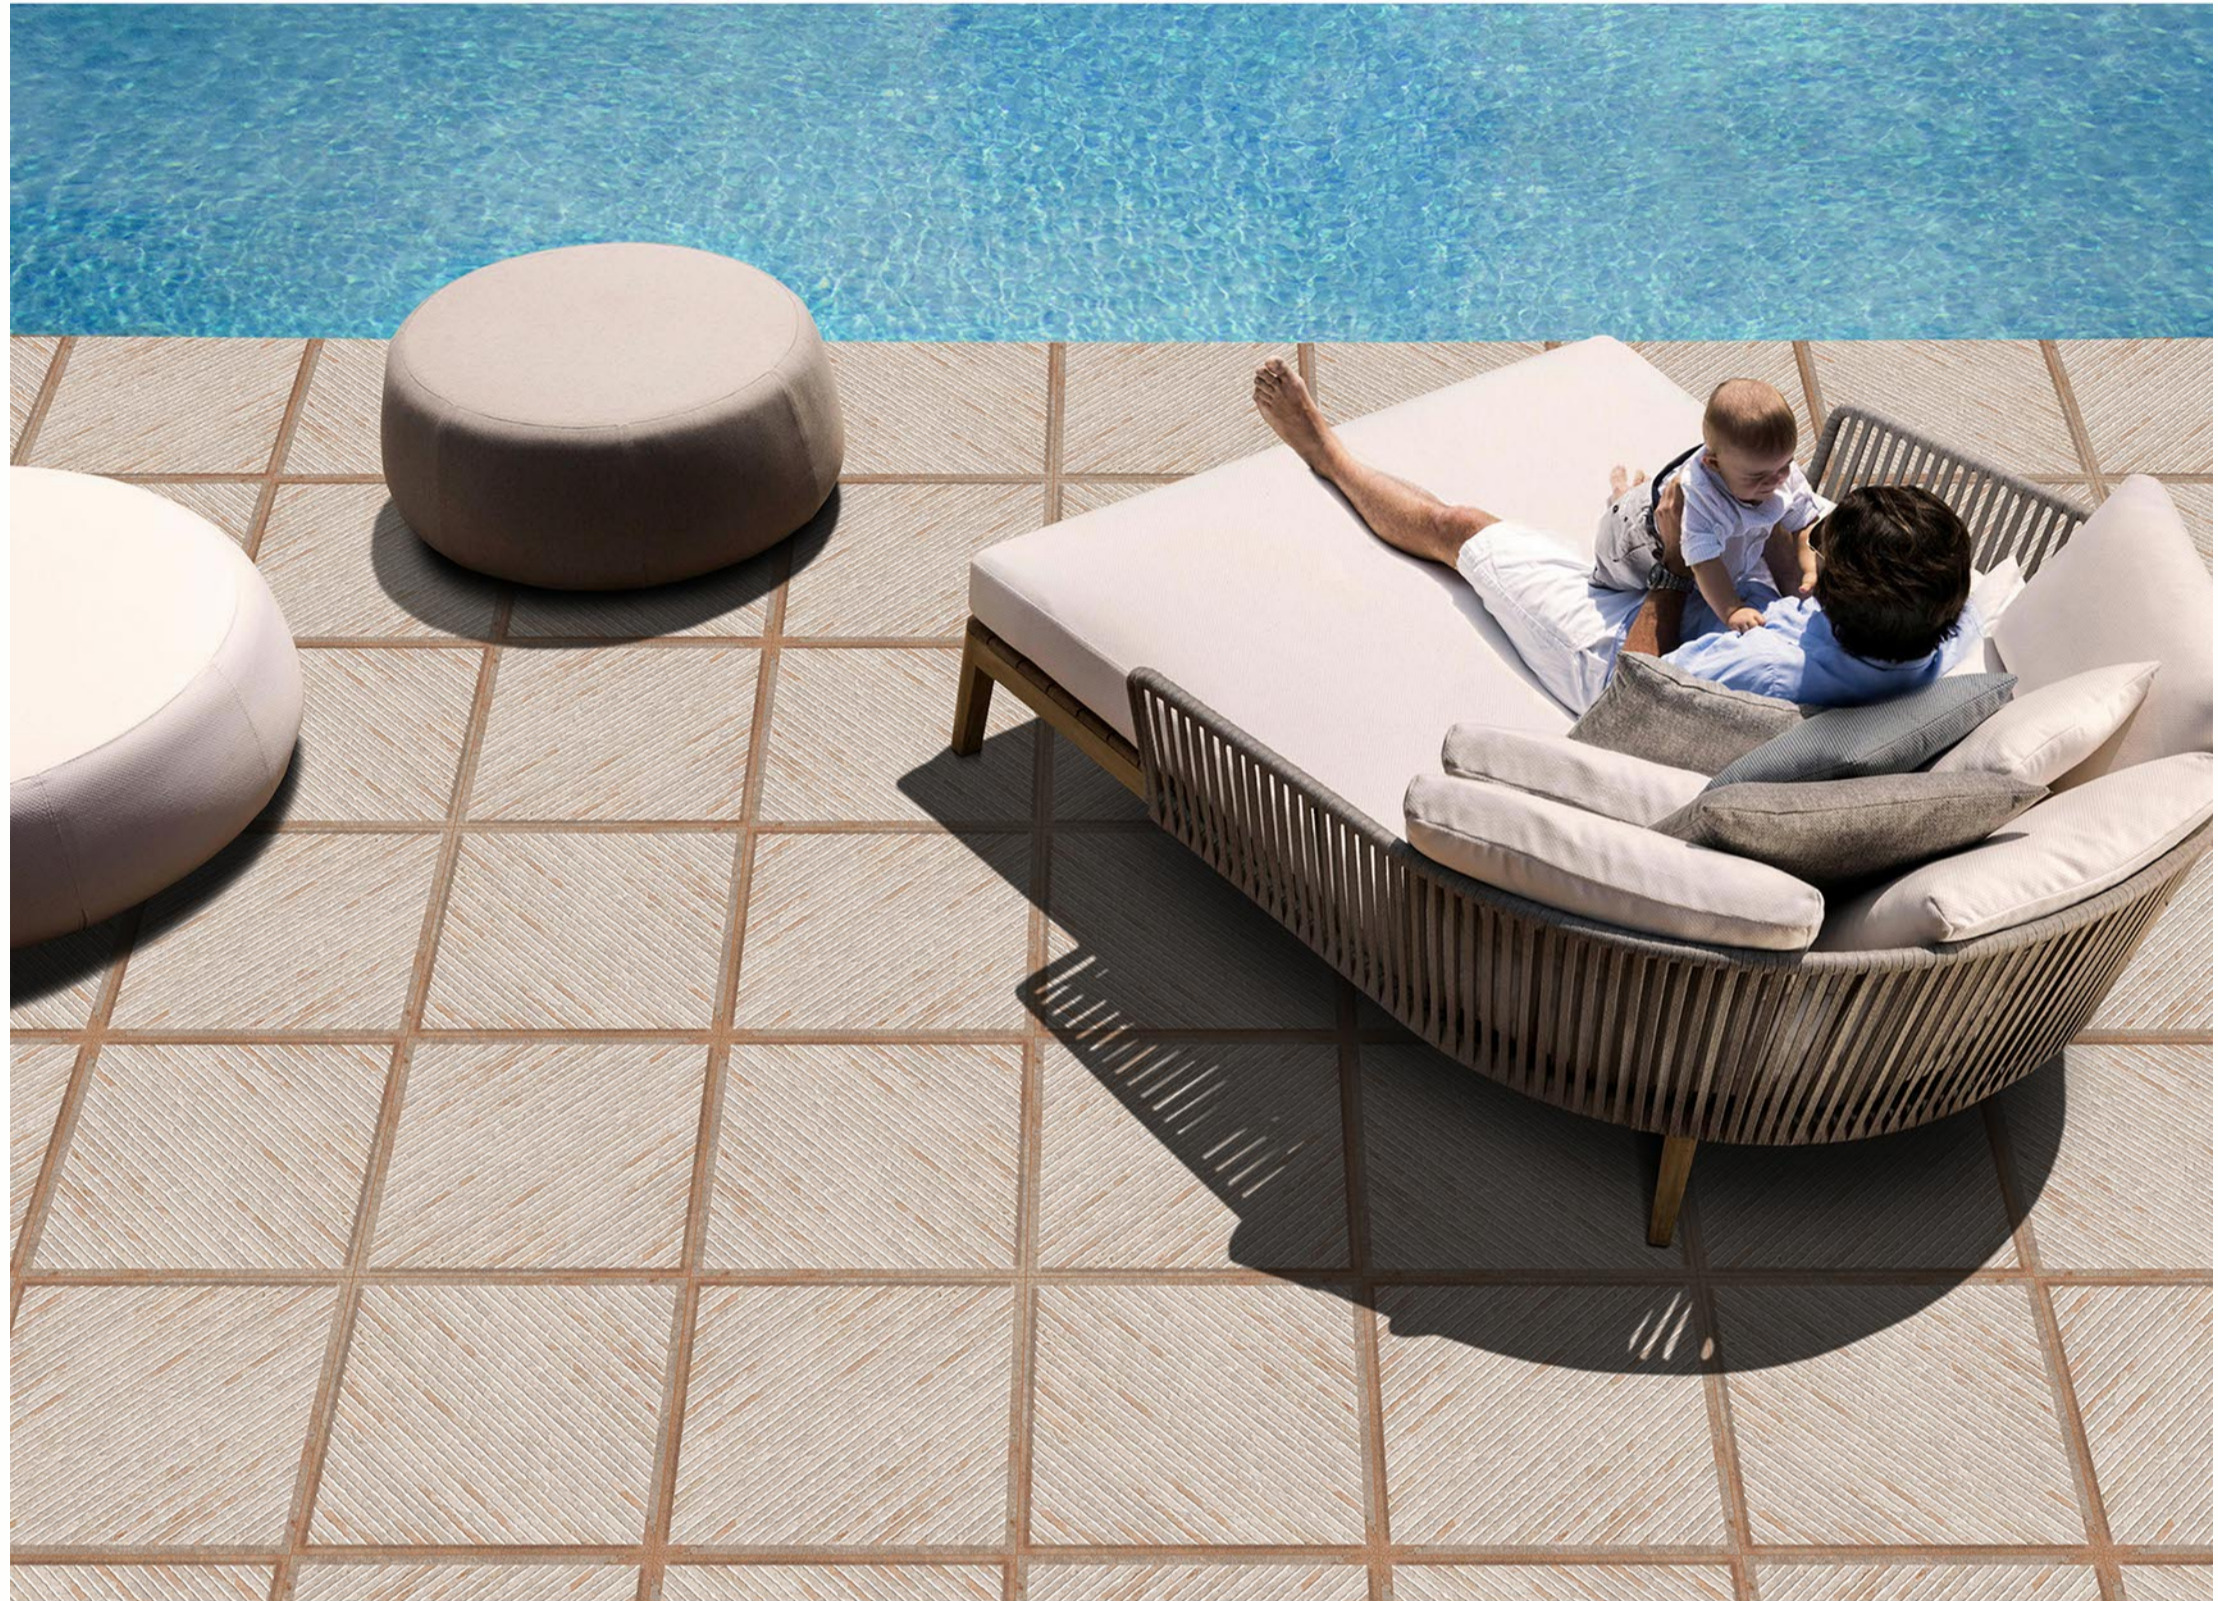

HEAVY DUTY | 400 x 400 mm
VITRIFIED TILES

RANDOM DESIGN | MATT FINISH

12 mm Thickness

Plain

Anti Slip

UV Resistant