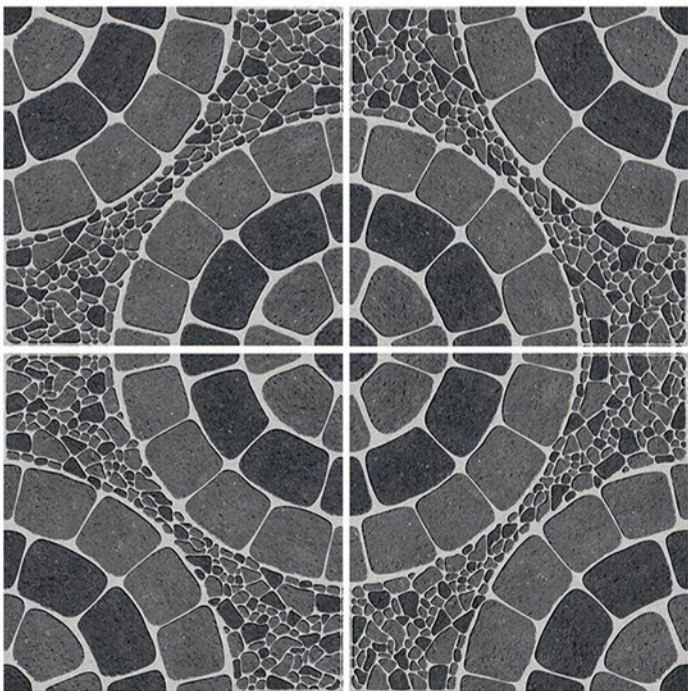

HEAVY DUTY VITRIFIED TILES | 400 x 400 mm

RANDOM DESIGN | MATT FINISH

12 mm Thickness

Plain

Anti Slip

UV Resistant