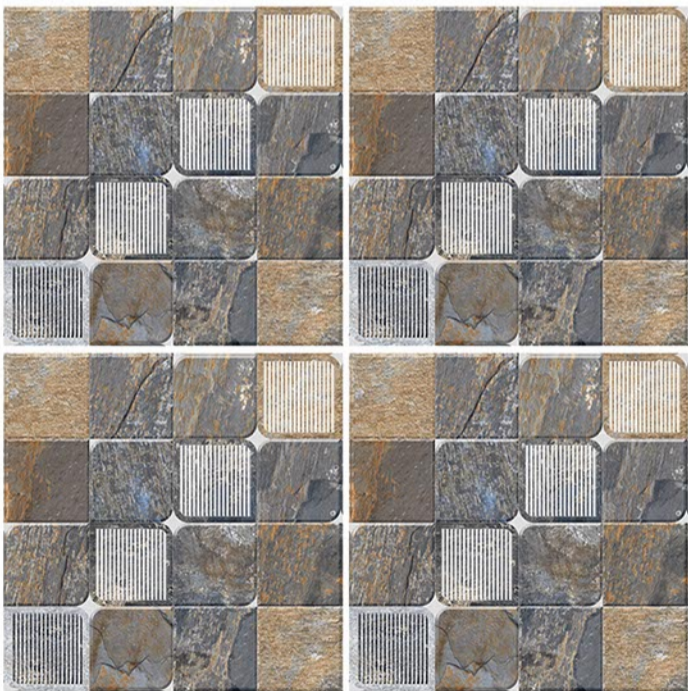

HEAVY DUTY VITRIFIED TILES | 400 x 400 mm

CUBE ROCK

RANDOM DESIGN | MATT FINISH

12 mm Thickness

Plain

Anti Slip

UV Resistant