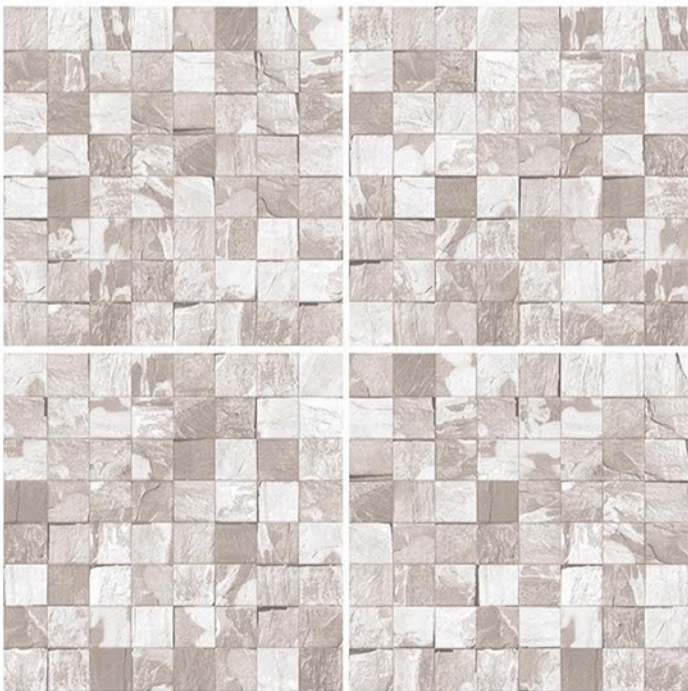

HEAVY DUTY VITRIFIED TILES | 400 x 400 mm

ATIZ HUNT

RANDOM DESIGN

MATT FINISH

12 mm Thickness

Plain

Anti Slip

UV Resistant