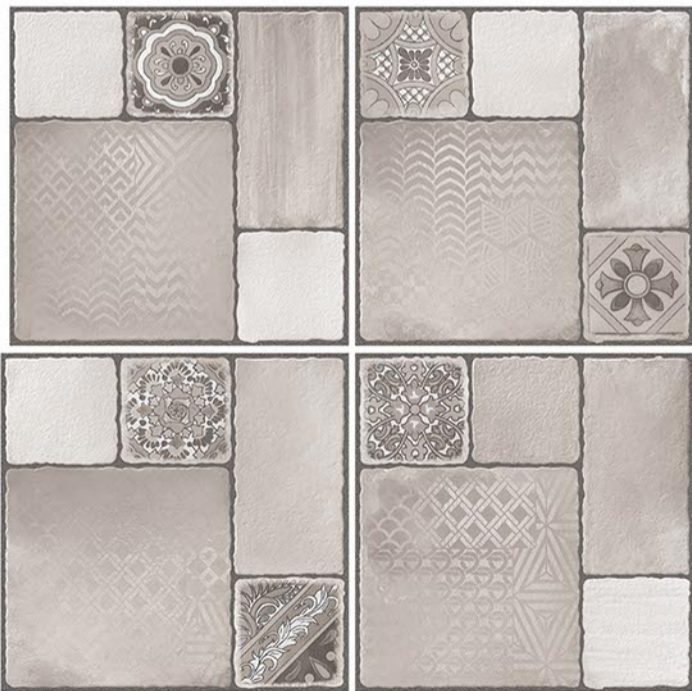

HEAVY DUTY VITRIFIED TILES | 400 x 400 mm

APEX ULTRA

RANDOM
DESIGN

MATT
FINISH

12 mm
Thickness

Plain

Anti Slip

UV Resistant