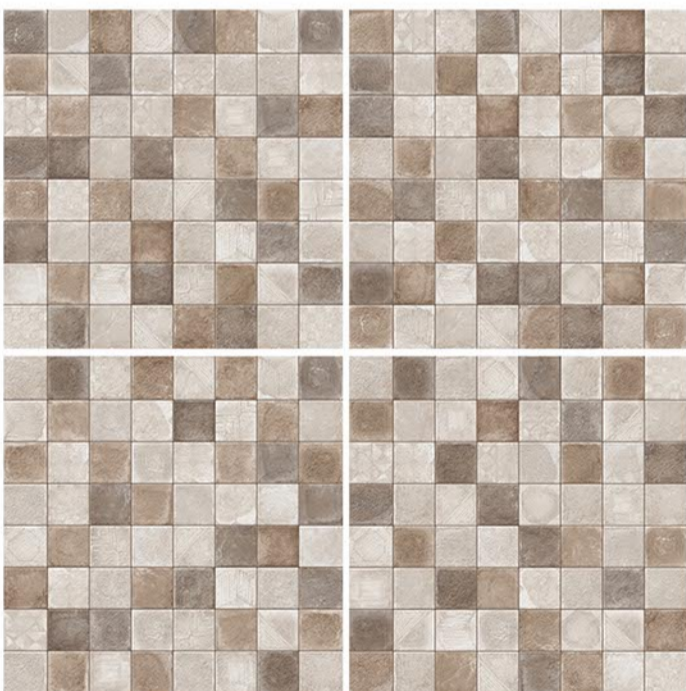

ATIZ SPOT

RANDOM DESIGN | MATT FINISH

12 mm Thickness

Plain

Anti Slip

UV Resistant

HEAVY DUTY | 400 x 400 mm
VITRIFIED TILES

ATIZ STRIKE