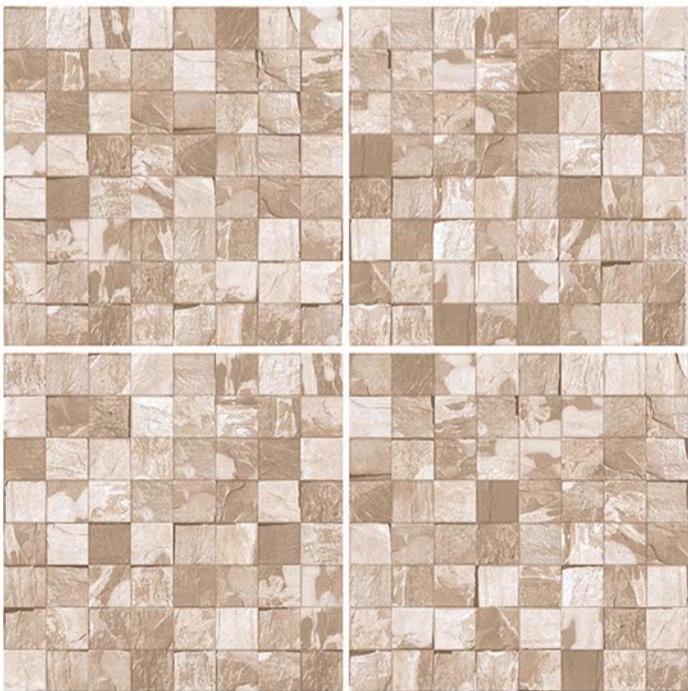

HEAVY DUTY
VITRIFIED TILES | 400 x 400 mm

ATIZ LUCK

RANDOM DESIGN | MATT FINISH

12 mm Thickness

Plain

Anti Slip

UV Resistant

HEAVY DUTY VITRIFIED TILES | 400 x 400 mm