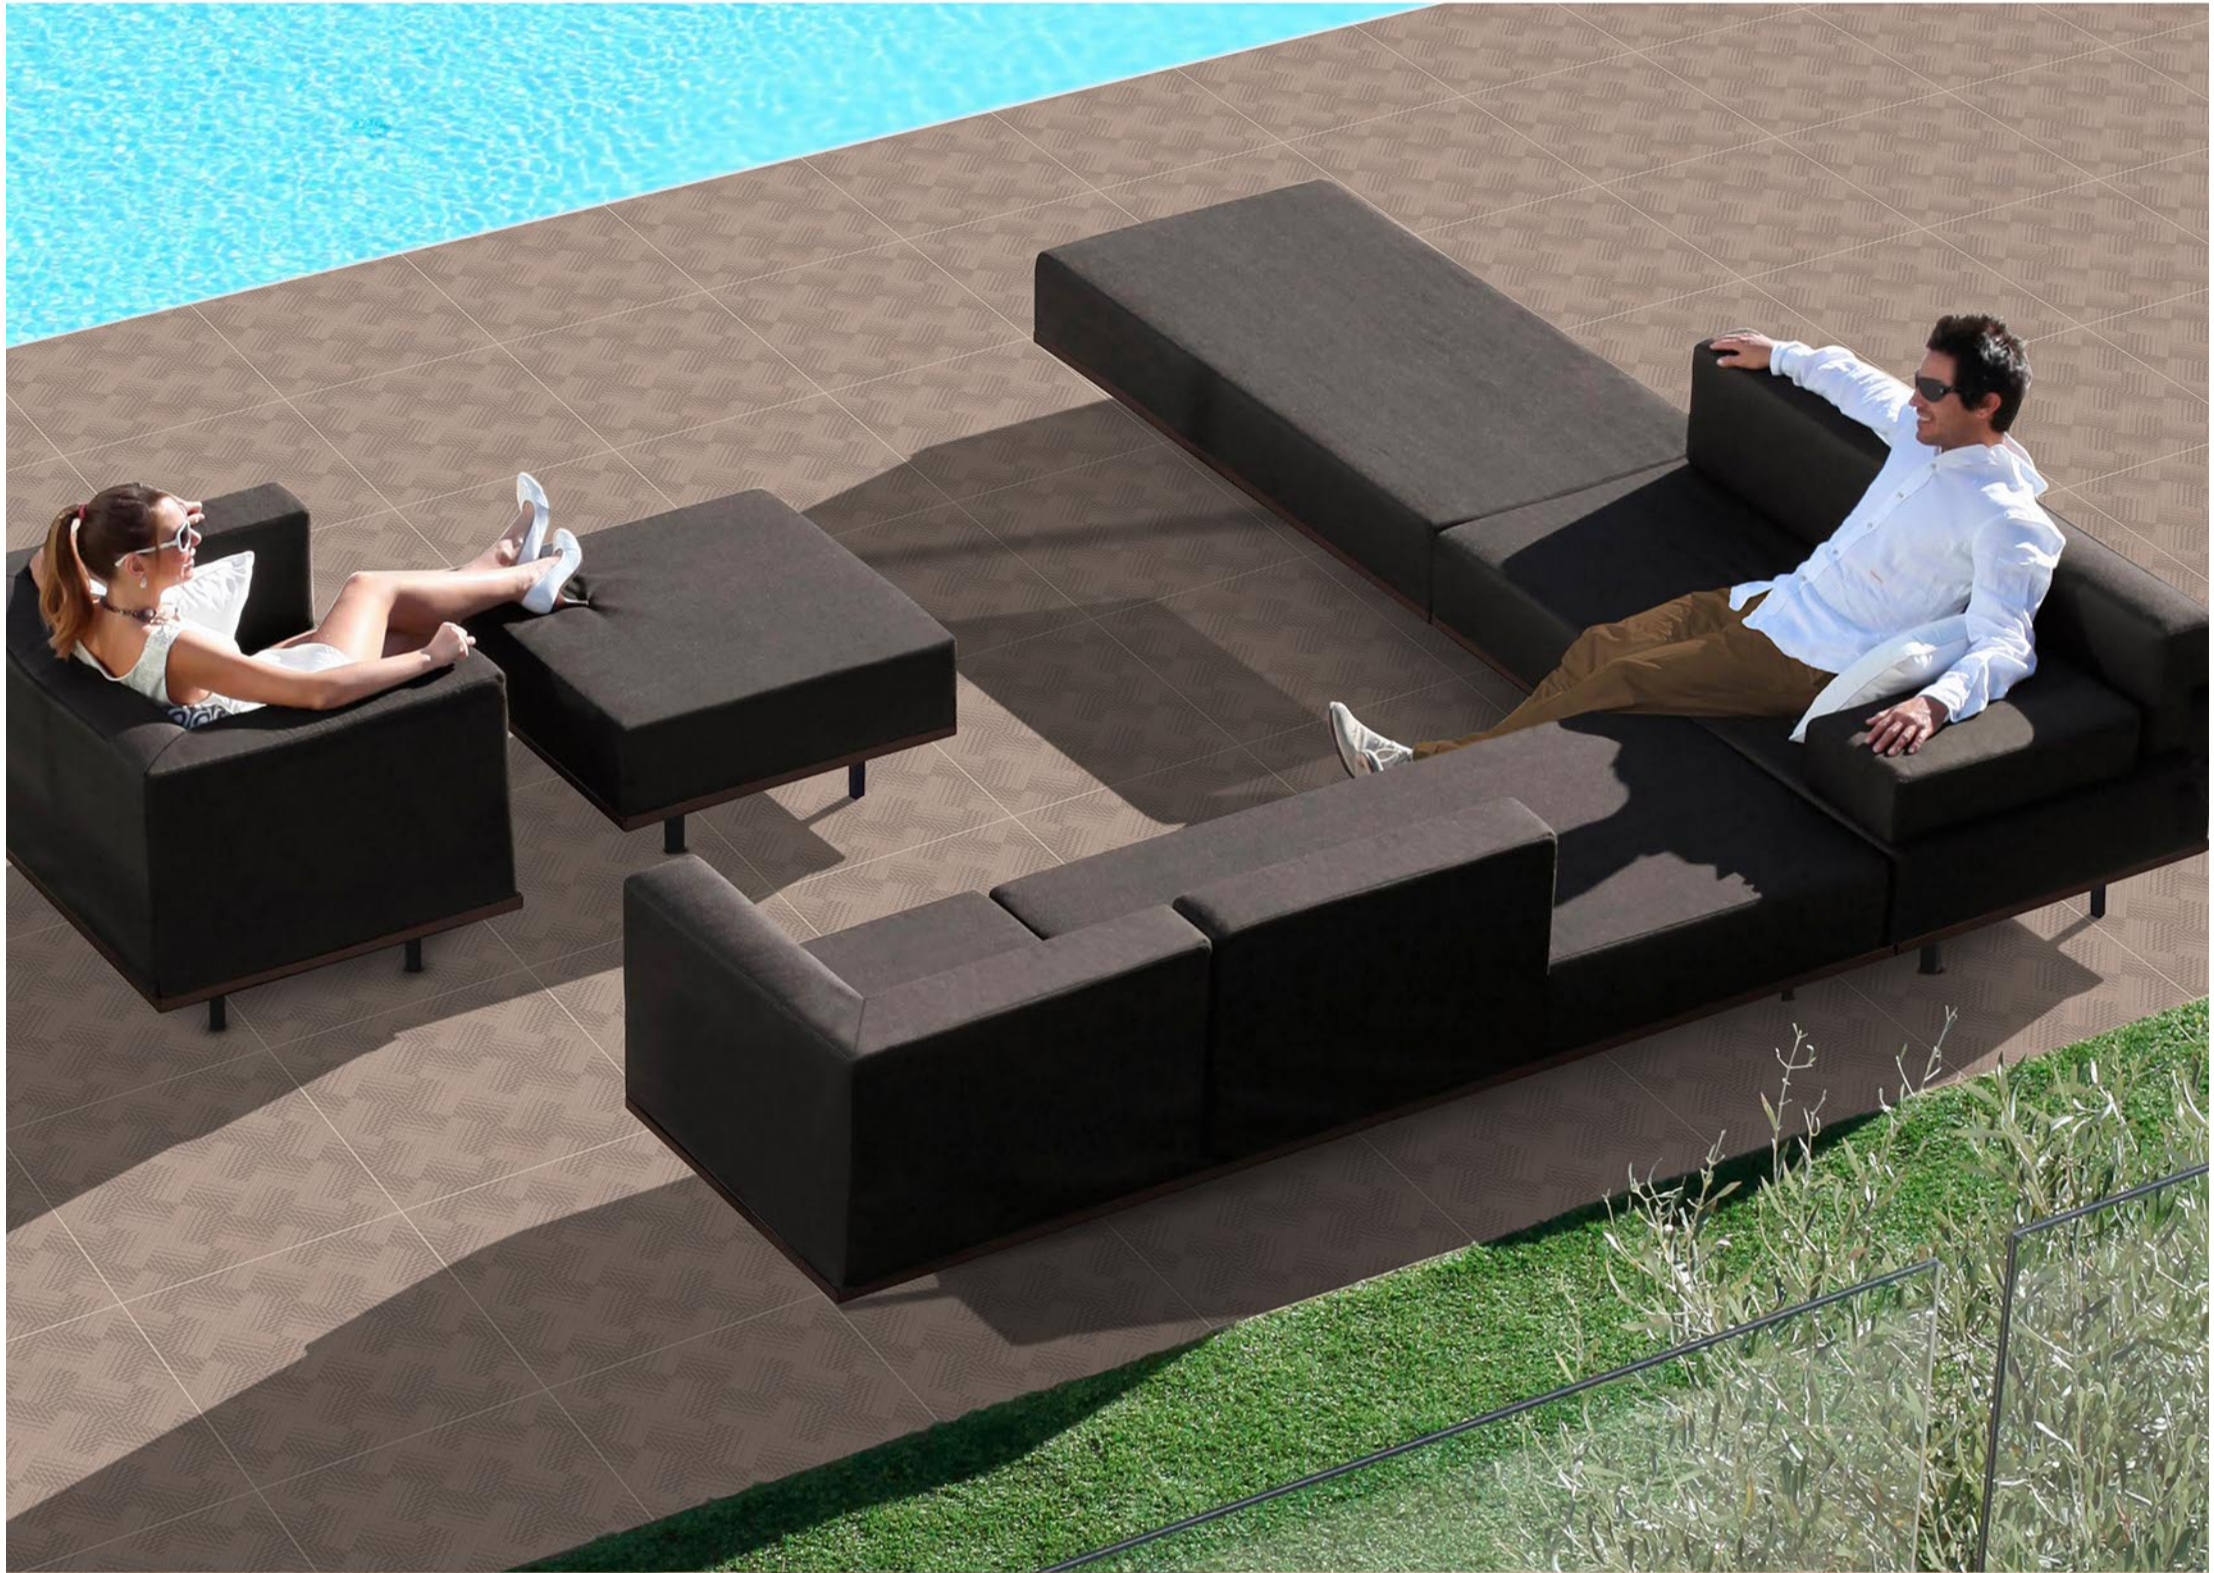

12 mm Thickness

Plain

Anti Slip

UV Resistant

HEAVY DUTY VITRIFIED TILES | 400 x 400 mm

ALASKA COFFEE

RANDOM DESIGN | MATT FINISH

12 mm Thickness