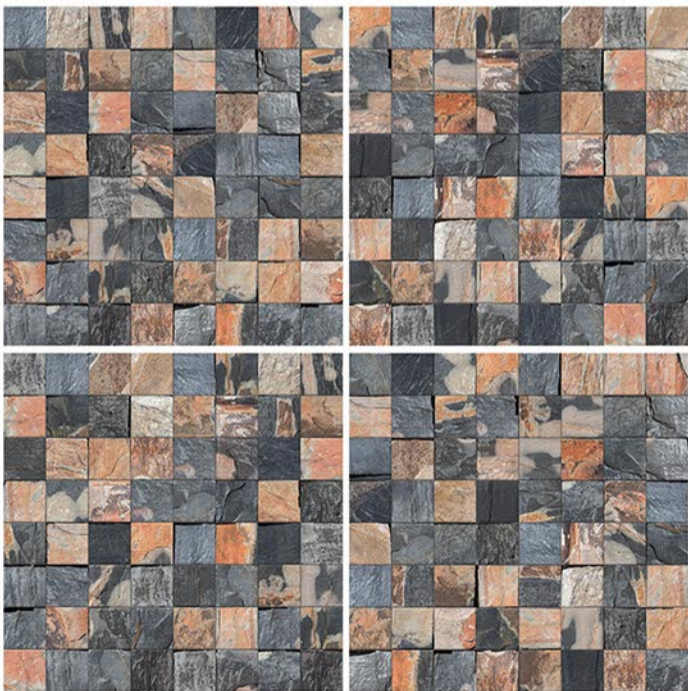

ATIZ SCARE

RANDOM
DESIGN

MATT
FINISH

12 mm
Thickness

Plain

Anti Slip

UV Resistant

HEAVY DUTY VITRIFIED TILES | 400 x 400 mm