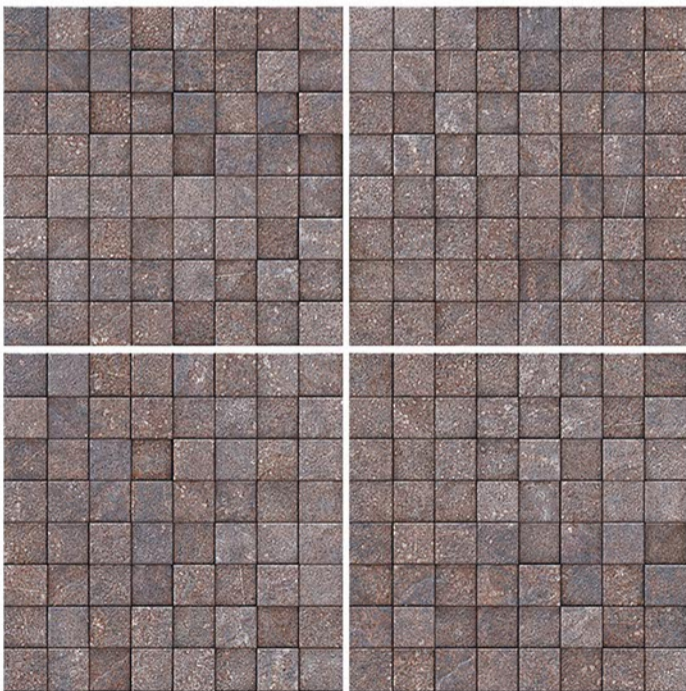

HEAVY DUTY
VITRIFIED TILES | 400 x 400 mm

ATIZ LUCK

RANDOM DESIGN | MATT FINISH

12 mm Thickness

Plain

Anti Slip

UV Resistant