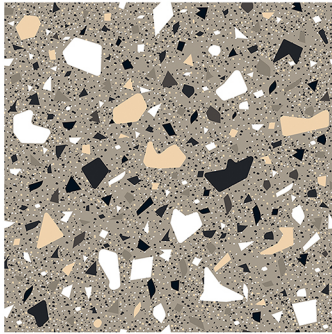

PARKING | RANDOM | HEAVY DUTY | MATT
TILES | DESIGN | PRKING TILES | FINISH | 400 X 400 mm

UNA_15