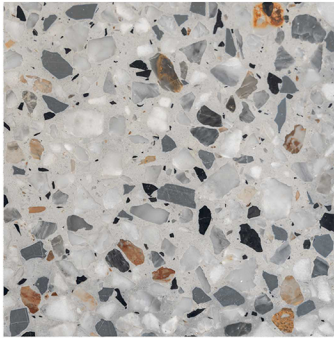

PARKING | RANDOM | HEAVY DUTY | MATT
TILES | DESIGN | PRKING TILES | FINISH | 400 X 400 mm

UNA-42