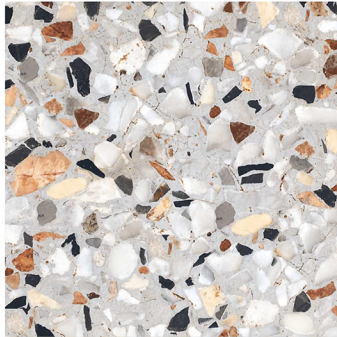

PARKING TILES | RANDOM DESIGN | HEAVY DUTY PARKING TILES | MATT FINISH | 400 X 400 mm

UNA_39

Random
DESIGN

12 mm Thickness Plain Anti Slip UV Resistant

PARKING | RANDOM | HEAVY DUTY | MATT | 400 X 400 mm
TILES | DESIGN | PARKING TILES | FINISH