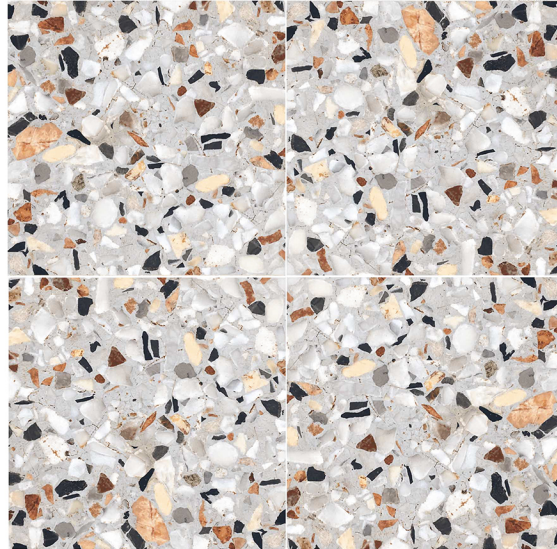

12 mm Thickness Plain Anti Slip UV Resistant

Random
DESIGN