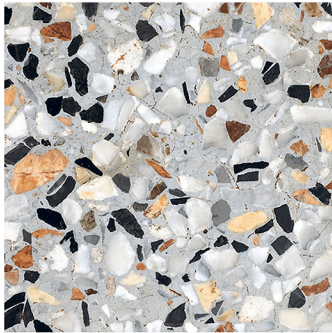

PARKING | RANDOM | HEAVY DUTY | MATT
TILES | DESIGN | PRKING TILES | FINISH | 400 X 400 mm

UNA_09

Random
DESIGN

12 mm Thickness Plain Anti Slip UV Resistant

PARKING | RANDOM | HEAVY DUTY | MATT | 400 X 400 mm
TILES | DESIGN | PRKING TILES | FINISH