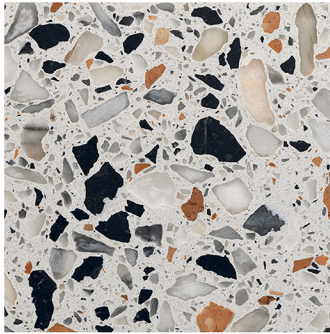

PARKING | RANDOM | HEAVY DUTY | MATT
TILES | DESIGN | PRKING TILES | FINISH | 400 X 400 mm

UNA_12

Random
DESIGN