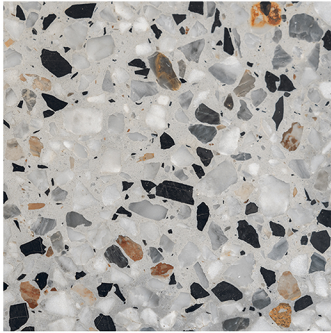

PARKING | RANDOM | HEAVY DUTY | MATT
TILES | DESIGN | PRKING TILES | FINISH | 400 X 400 mm

UNA_12

Random
DESIGN

12 mm Thickness Plain Anti Slip UV Resistant

PARKING | RANDOM | HEAVY DUTY | MATT
TILES | DESIGN | PRKING TILES | FINISH | 400 X 400 mm