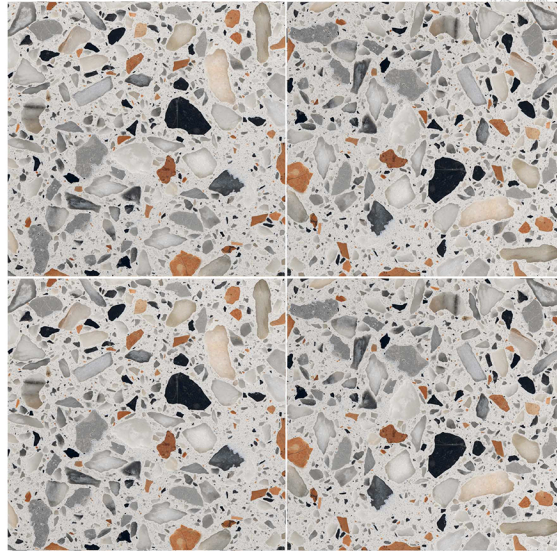

UNA-40

12 mm Thickness Plain Anti Slip UV Resistant

Random
DESIGN

PARKING | RANDOM | HEAVY DUTY | MATT
TILES | DESIGN | PRKING TILES | FINISH | 400 X 400 mm

UNA-41

Random
DESIGN

12 mm Thickness Plain Anti Slip UV Resistant