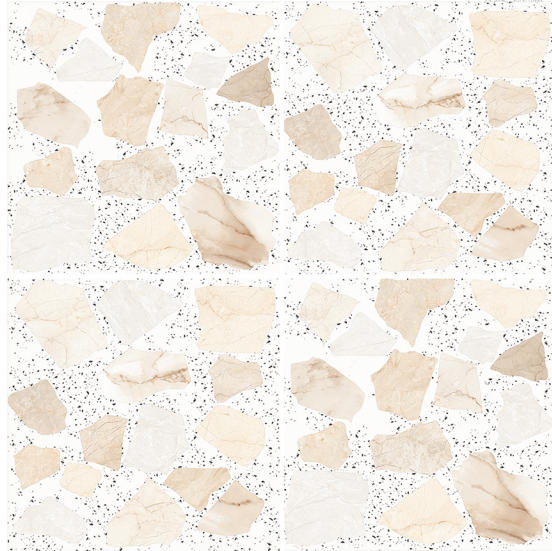

12 mm Thickness Plain Anti Slip UV Resistant