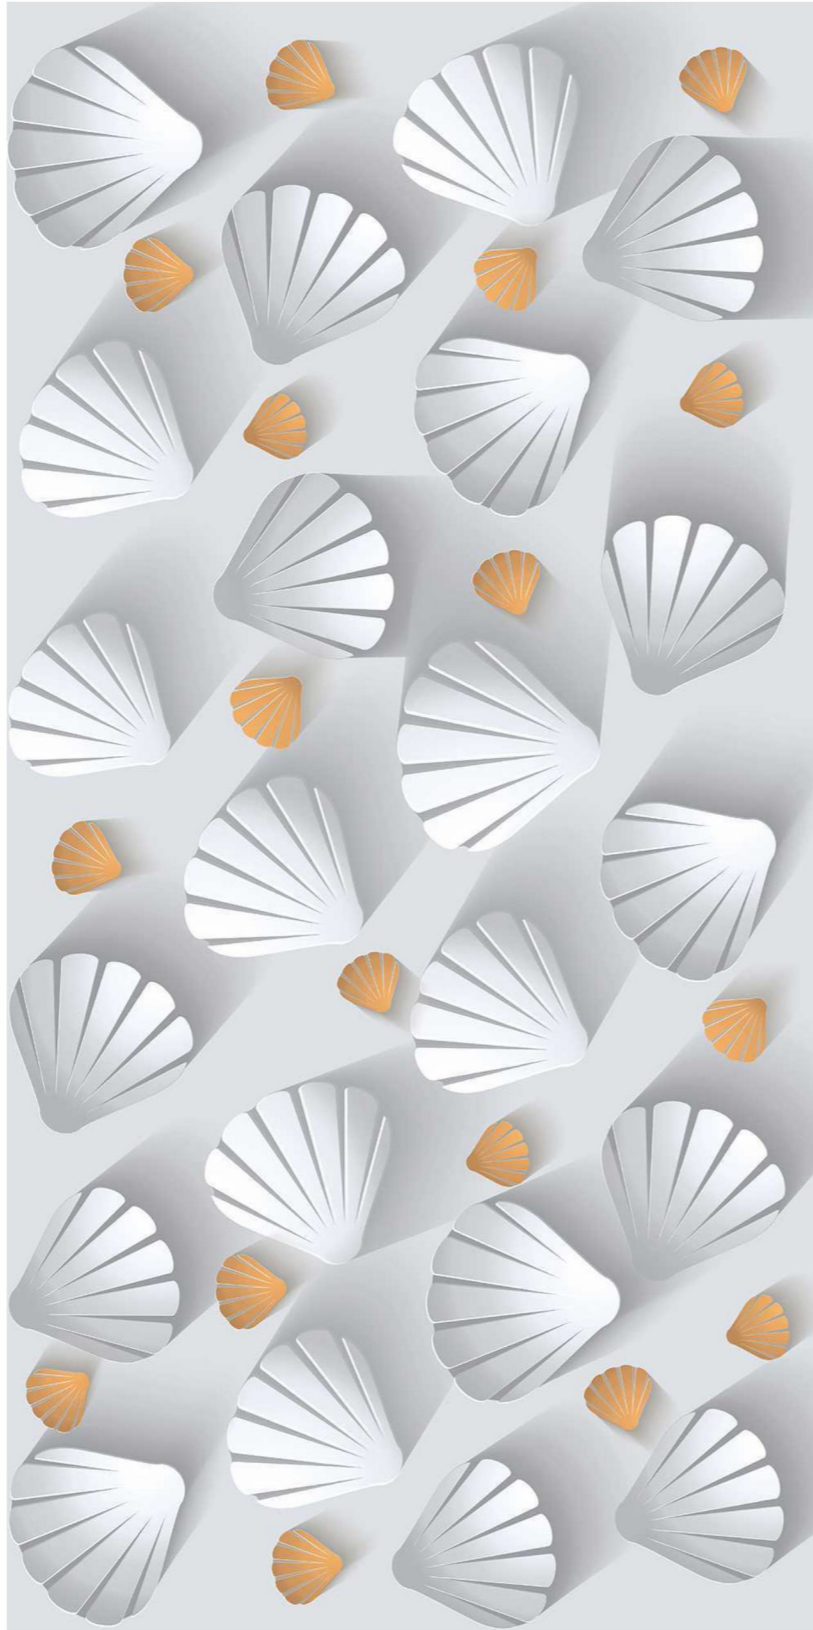

3D COLLECTION

| Size
600x
1200mm

| Surface
Glossy

| Random
01

3D 1012