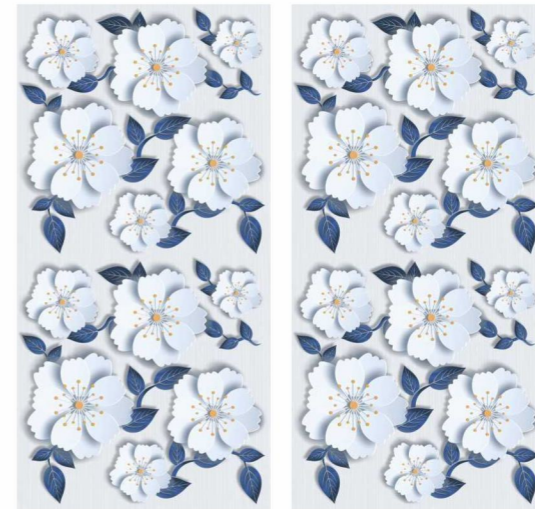

3D COLLECTION

| Size
600x
1200mm

| Surface
Glossy

| Random
01

3D 1001