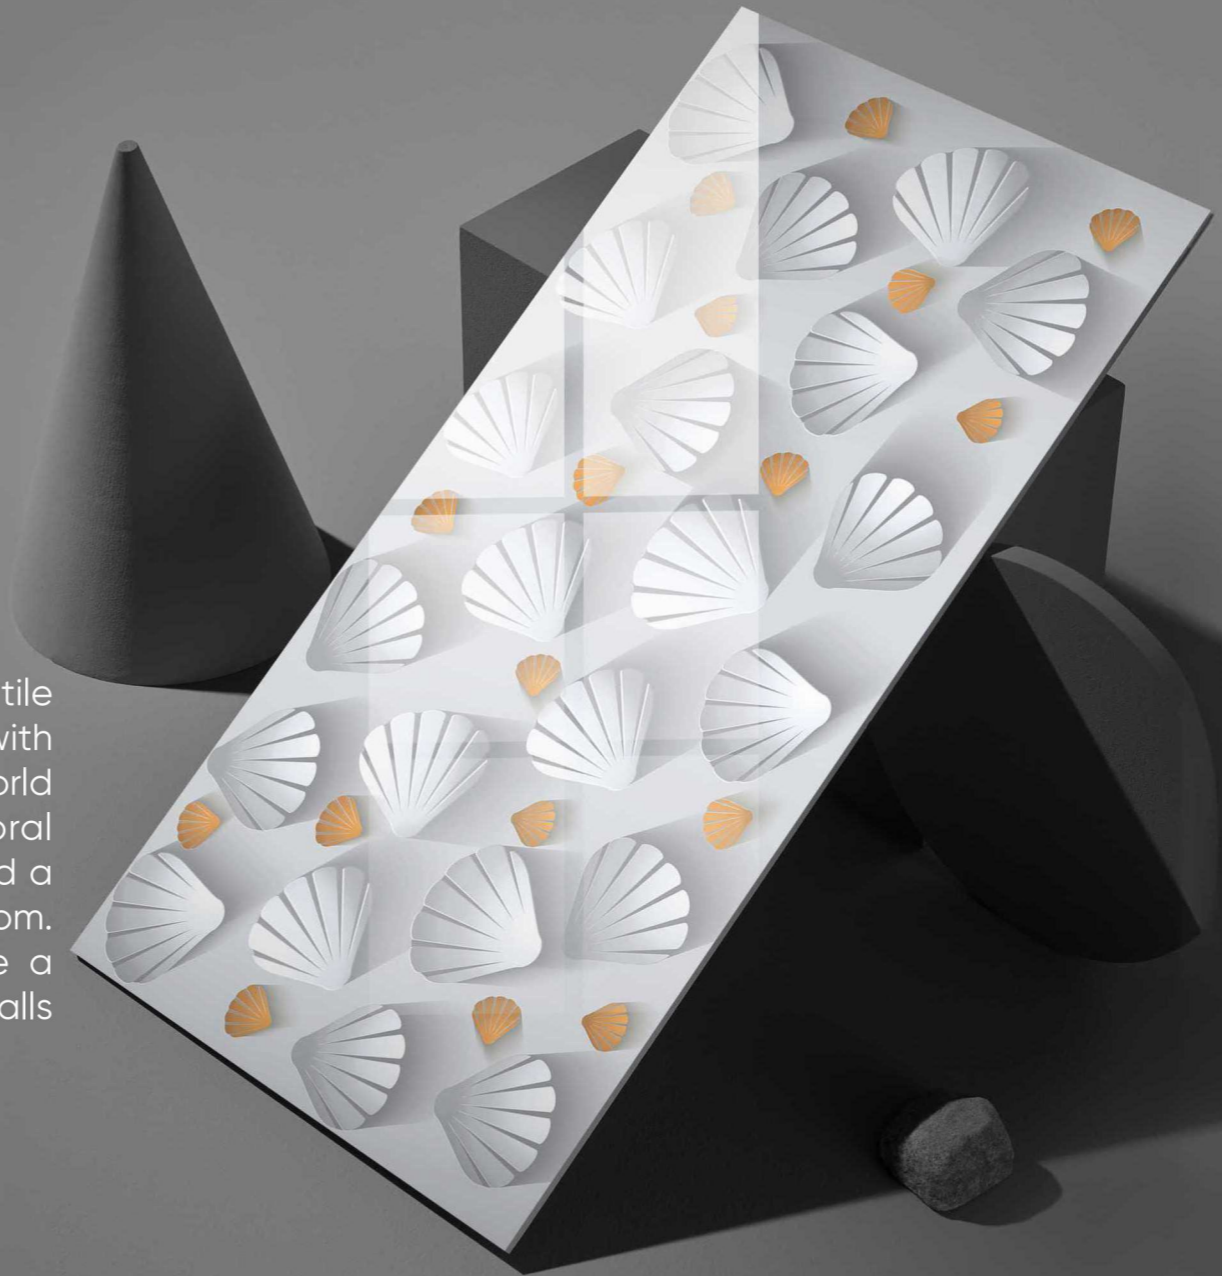

# 3D

COLLECTION

600x  
1200mm

Elevate your space with our stunning 3D tile collection, designed to infuse your interiors with elegance and depth. Immerse yourself in a world of captivating designs, from intricate floral patterns to bold geometric shapes, that add a touch of luxury and sophistication to any room. Each tile is meticulously crafted to create a mesmerizing illusion of depth, bringing your walls to life with visual intrigue.