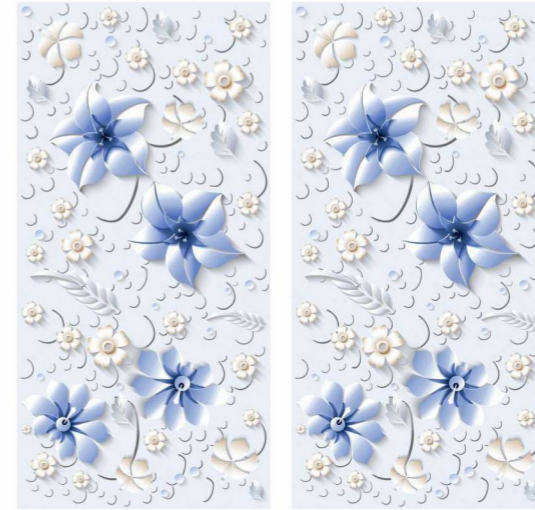

3D
COLLECTION

| Size
600x
1200mm

| Surface
Glossy

| Random
01

3D 1022