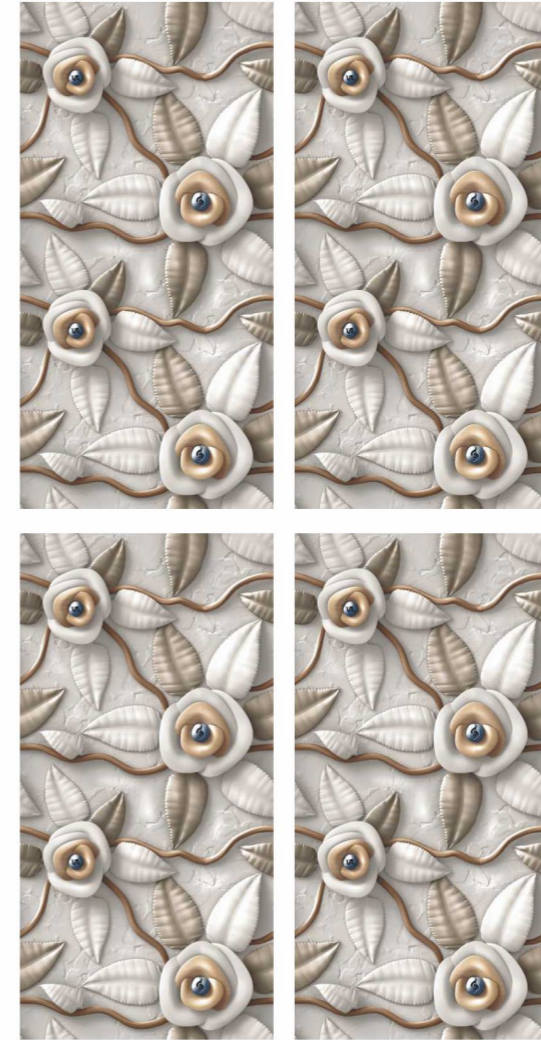

3D COLLECTION

| Size
600x
1200mm

| Surface
Glossy

| Random
01

3D 1007