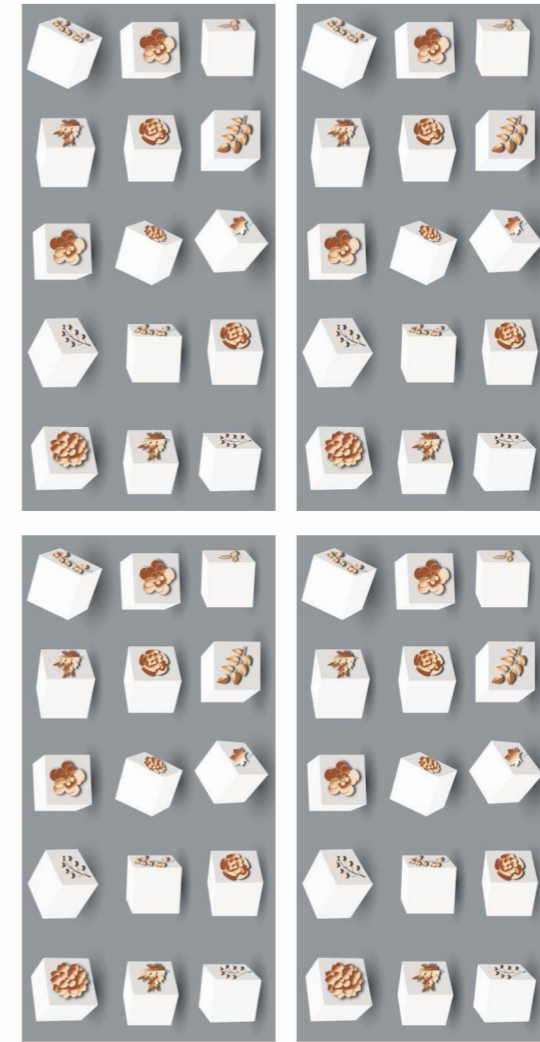

3D COLLECTION

| Size
600x
1200mm

| Surface
Glossy

| Random
01

3D 1017