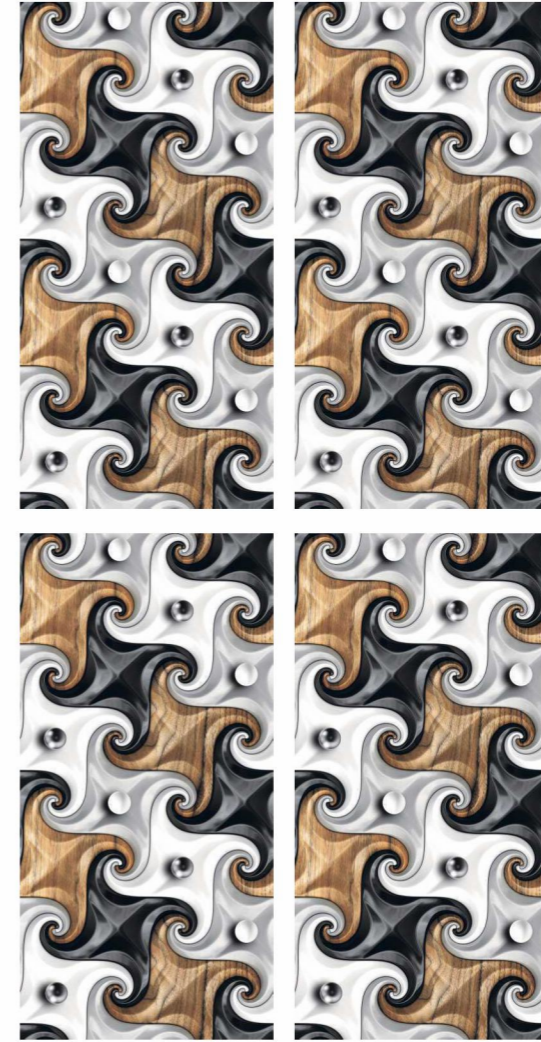

3D
COLLECTION

| Size
600x
1200mm

| Surface
Glossy

| Random
01

3D 1003