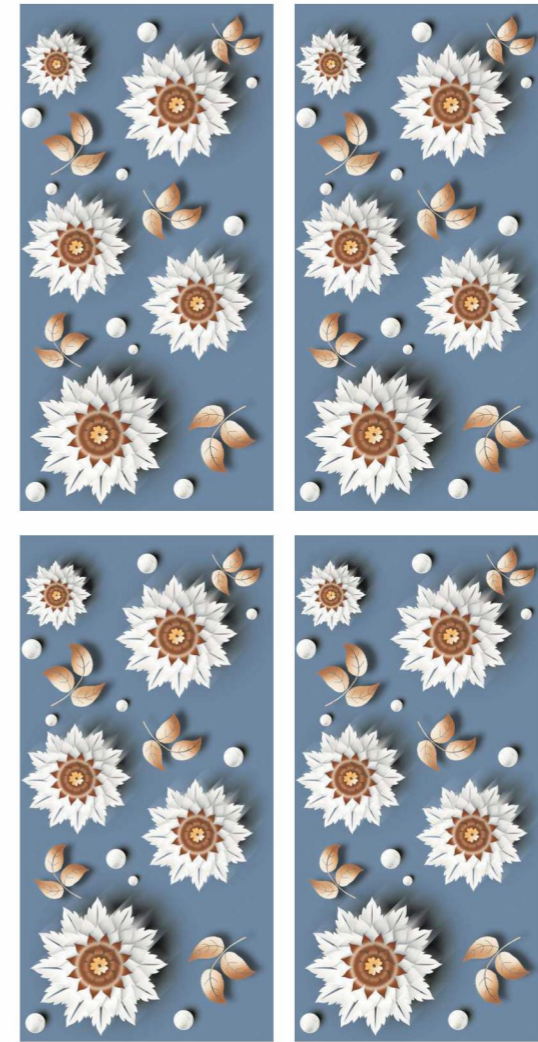

3D COLLECTION

| Size
600x
1200mm

| Surface
Glossy

| Random
01

3D 1015