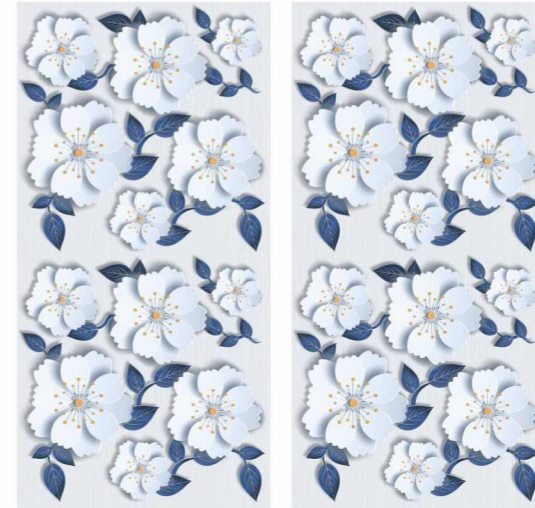

3D COLLECTION

| Size
600x
1200mm

| Surface
Glossy

| Random
01

3D 1001