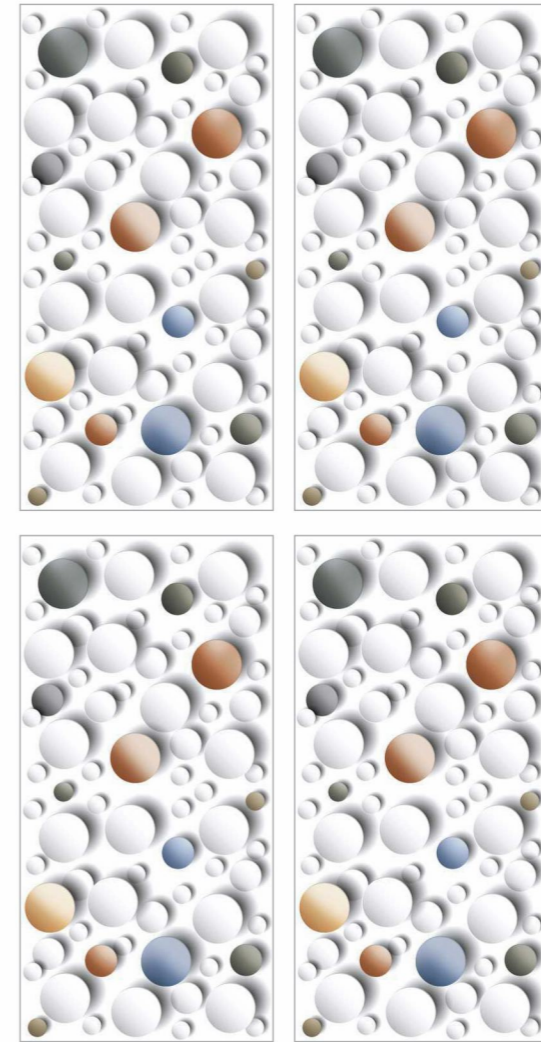

3D COLLECTION

| Size
600x
1200mm

| Surface
Glossy

| Random
01

3D 1013