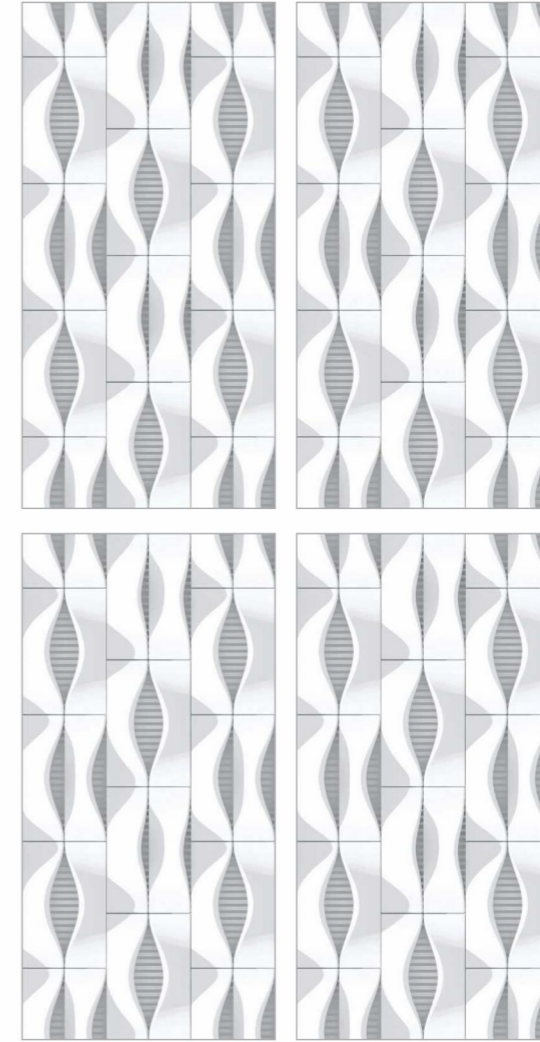

3D
COLLECTION

| Size
600x
1200mm

| Surface
Glossy

| Random
01

3D 1021