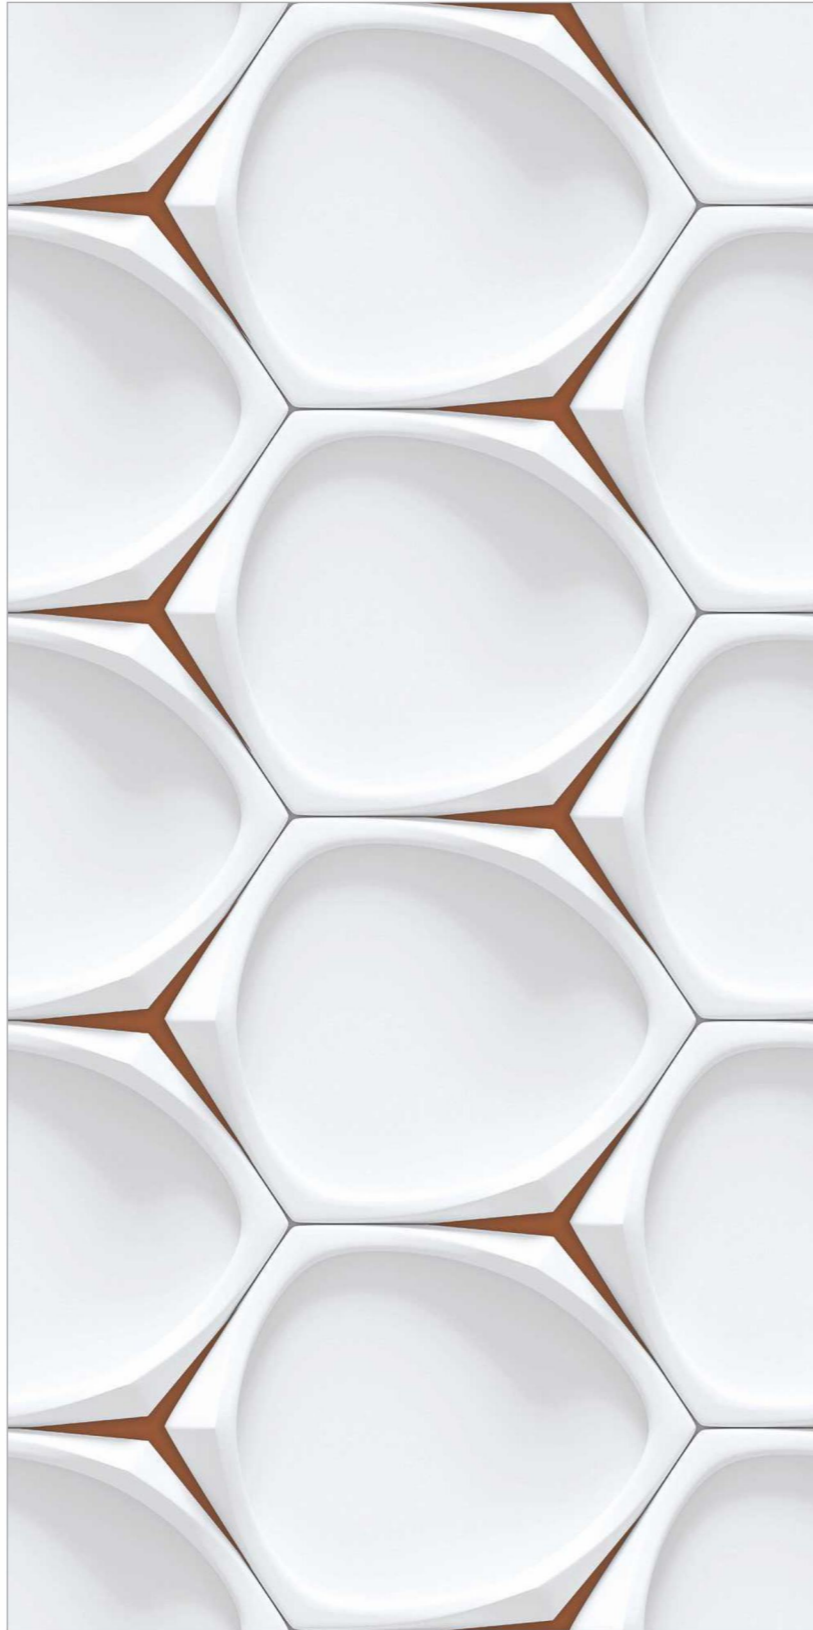

3D COLLECTION

| Size
600x
1200mm

| Surface
Glossy

| Random
01

3D 1026