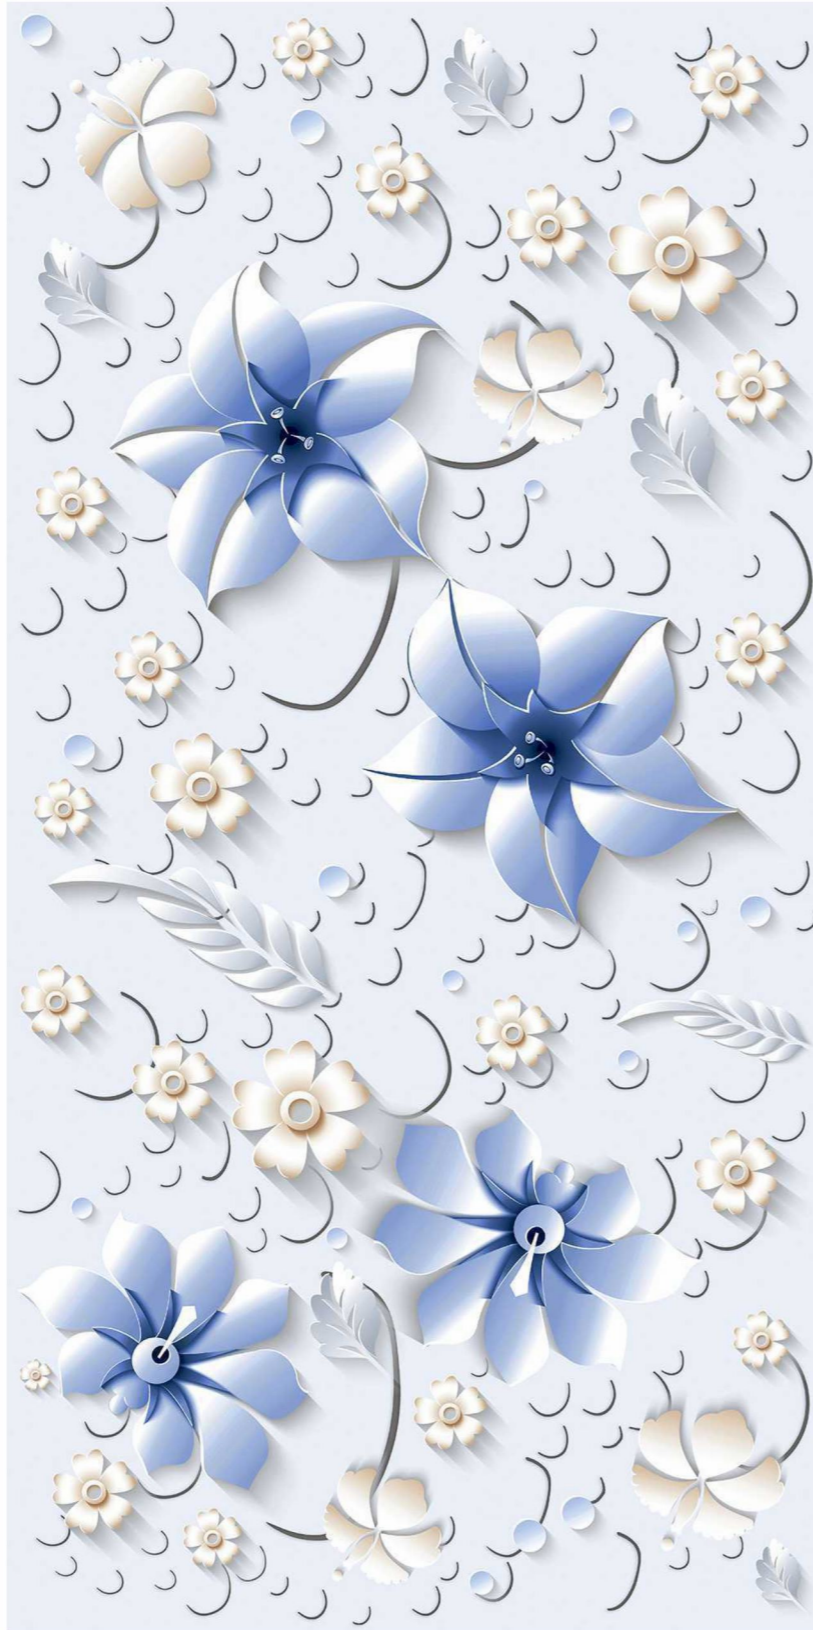

3D
COLLECTION

| Size
600x
1200mm

| Surface
Glossy

| Random
01

3D 1022