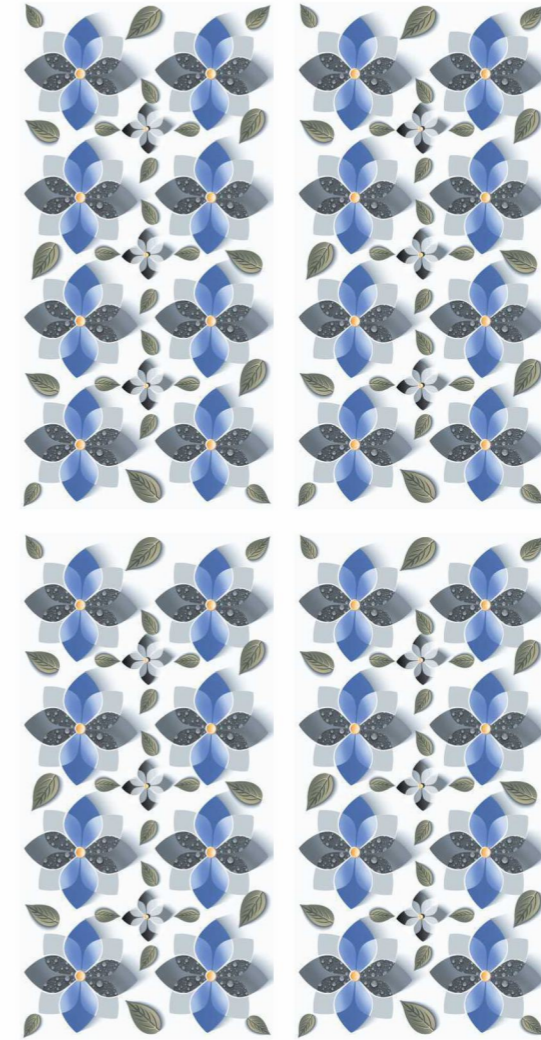

3D COLLECTION

| Size
600x
1200mm

| Surface
Glossy

| Random
01

3D 1018