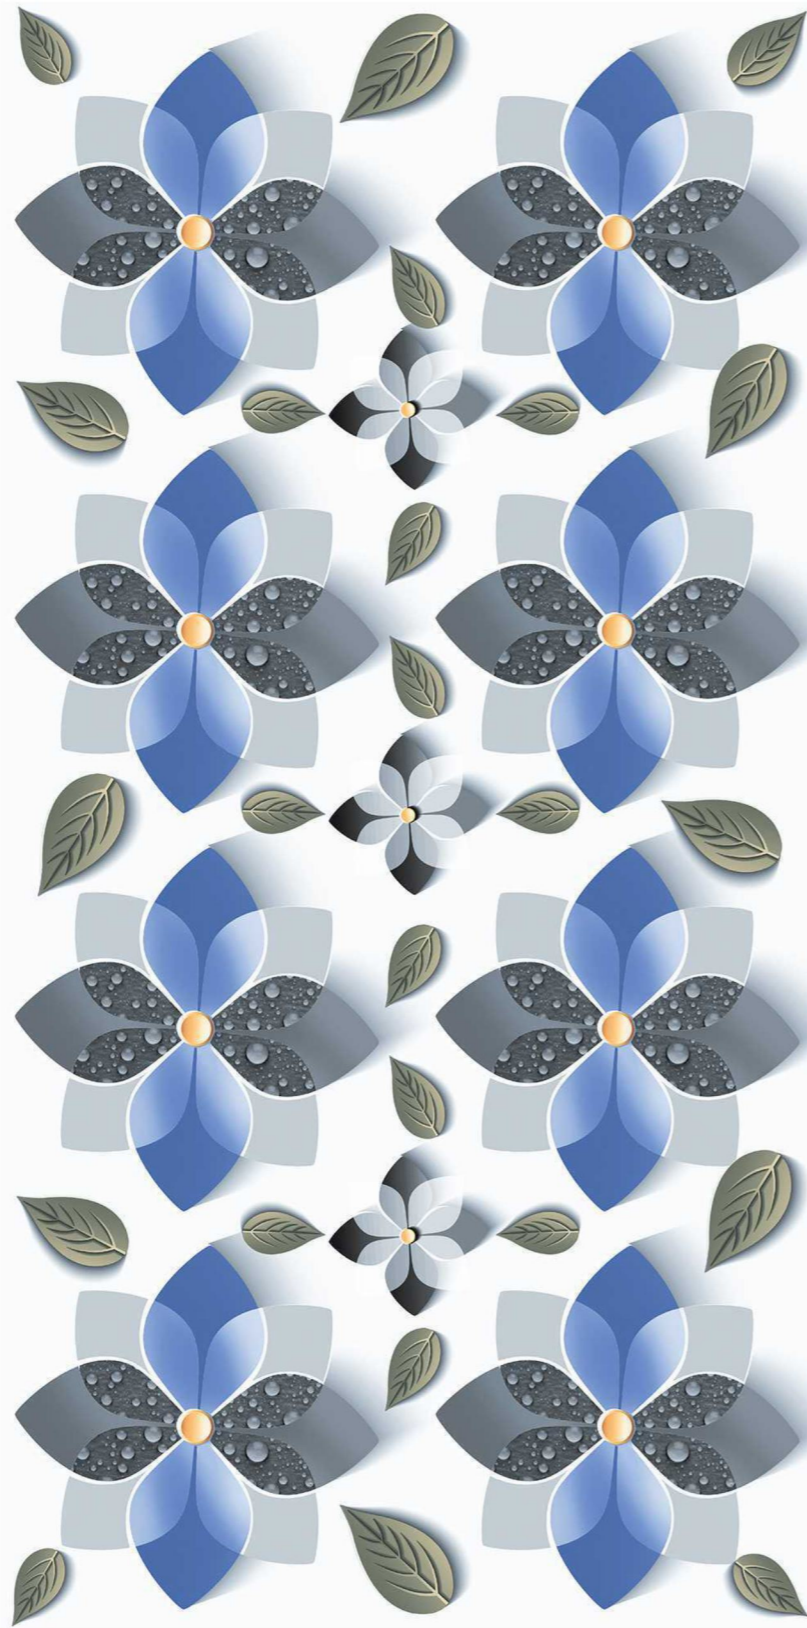

3D COLLECTION

| Size
600x
1200mm

| Surface
Glossy

| Random
01

3D 1018