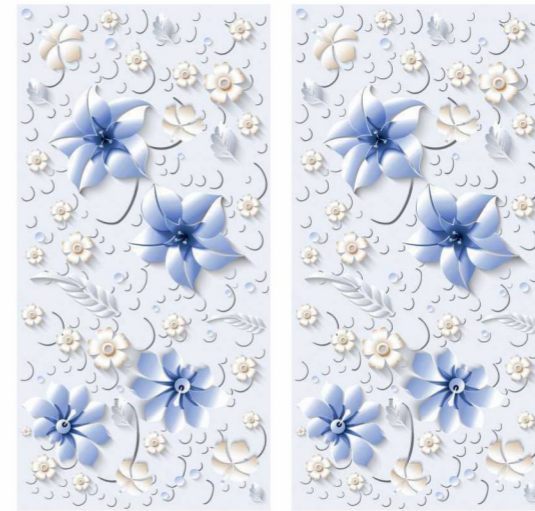

3D
COLLECTION

| Size
600x
1200mm

| Surface
Glossy

| Random
01

3D 1022