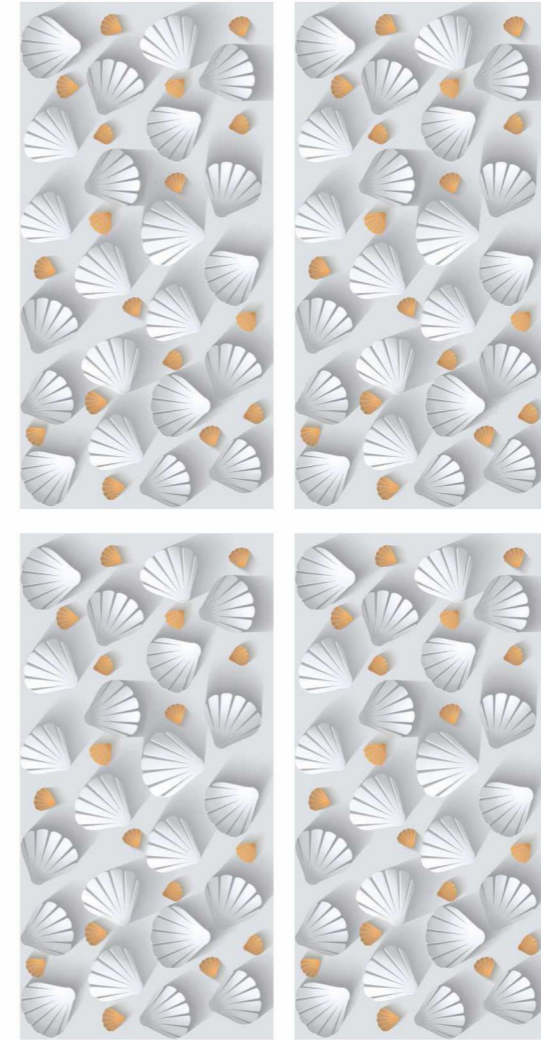

3D COLLECTION

| Size
600x
1200mm

| Surface
Glossy

| Random
01

3D 1012