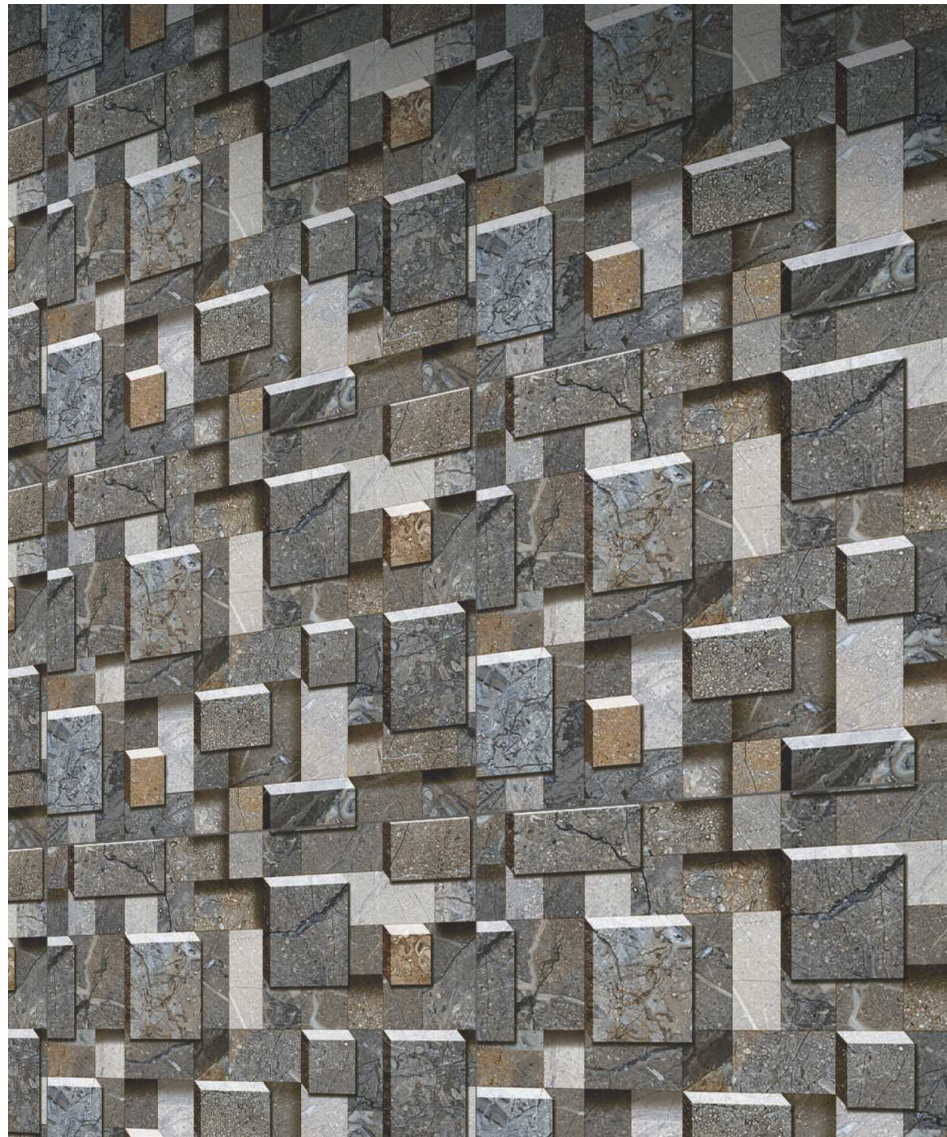

VINUS VERDE

VINUS WHITE

SIZE - 30x45cm
FINISH - RUSTIC
COLLECTION - EXTERIOR COLLECTION

ELEVATION COLLECTION
30x45cm - 9mm THICKNESS

ELEVATION COLLECTION

Let your walls speak grace with tiles from the Elevation Collection crafted with perfection and curated with distinct details. The captivating allure and reminiscence of these wall tiles leave spectators in awe. Above all, the thickness and ideal format provide enhanced durability & attribute aesthetic charm.