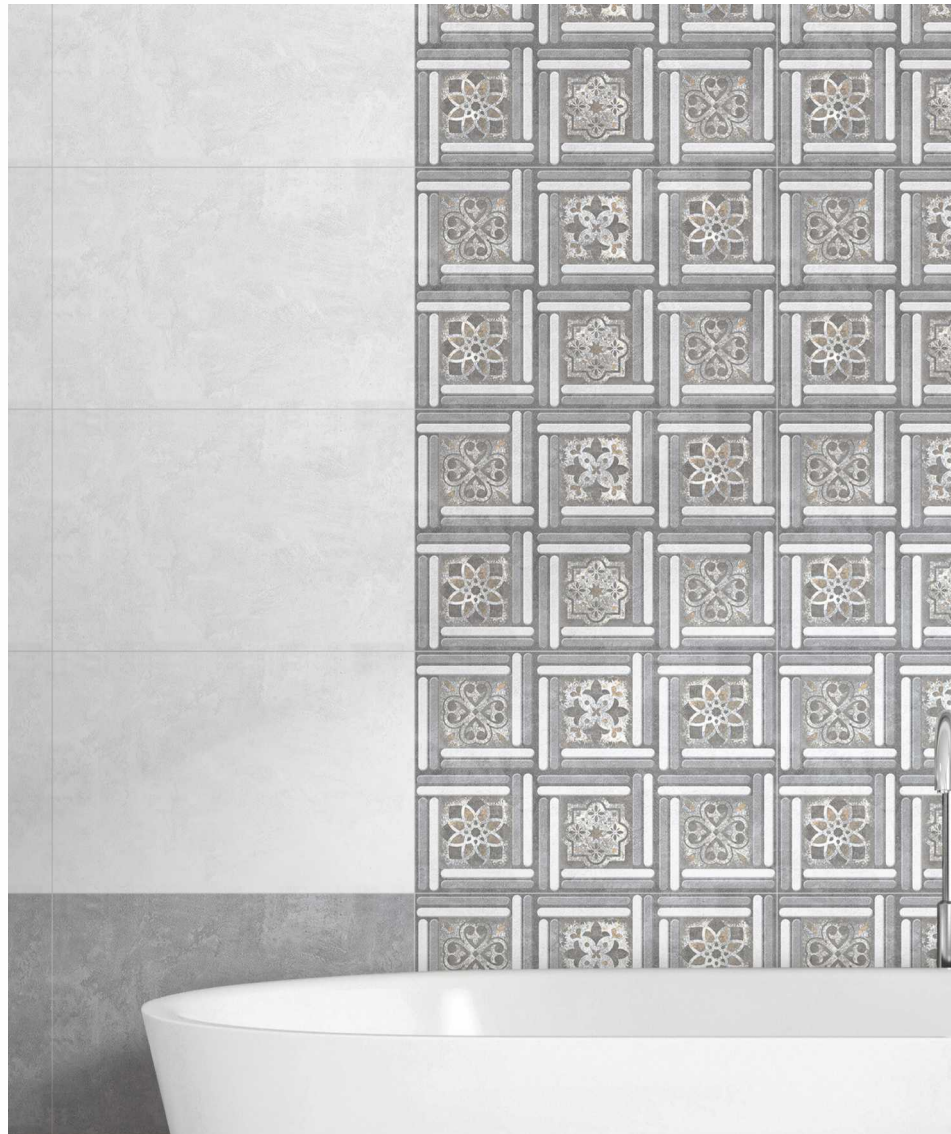

1468 DK

1468 DK FL

ETERNAL COLLECTION
30x45cm - 9mm THICKNESS

ETERNAL COLLECTION

Unleash a symphony of elegance with wall tiles from the Eternal Collection with a tale of timeless craftsmanship. Define your walls with the fusion of modern aesthetics and enduring quality. Immerse yourself in a world where every detail is a brushstroke of sophistication, curated exclusively for those who seek the extraordinary.