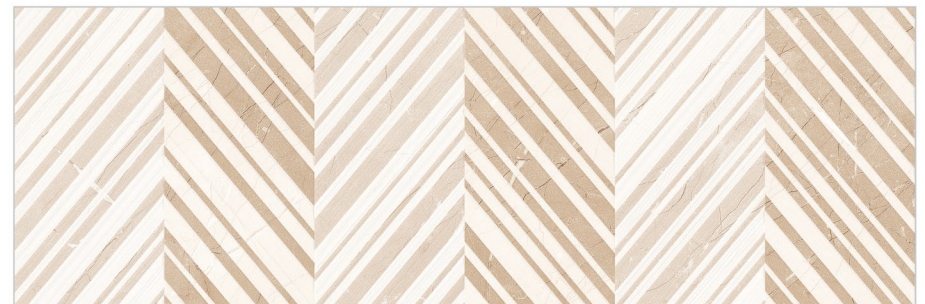

300x900mm | 30x90cm | 12x36inch
Finish. Glossy

16002 LT

04 Random

16002 DK

04 Random

16002 DECOR A

Reactive

16002 DECOR B