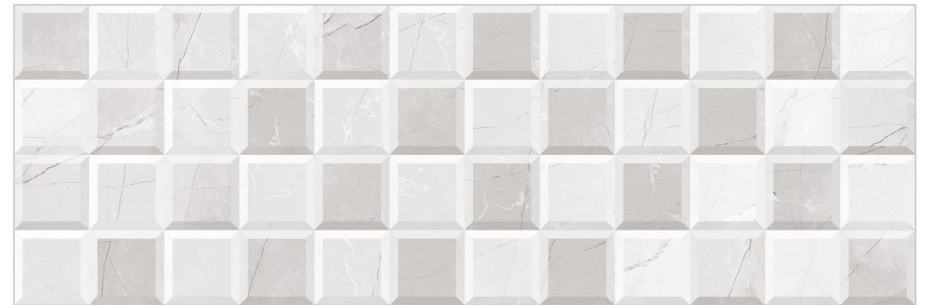

16007 DECOR B