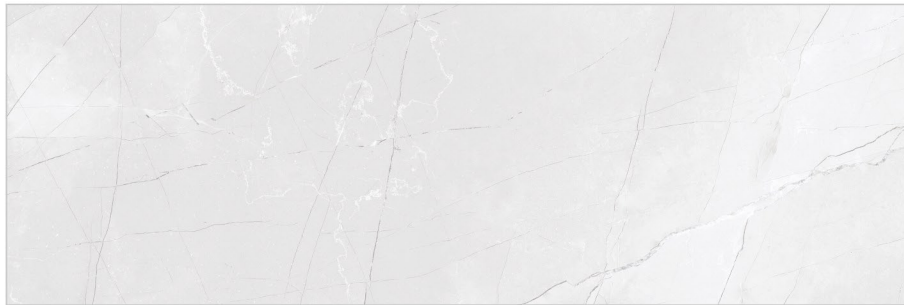

Reactive

16006 DECOR B

DIGITAL WALL TILES

300x900mm | 30x90cm | 12x36inch
Finish. Glossy

16007 BASE

03 Random

16007 DECOR A

Reactive