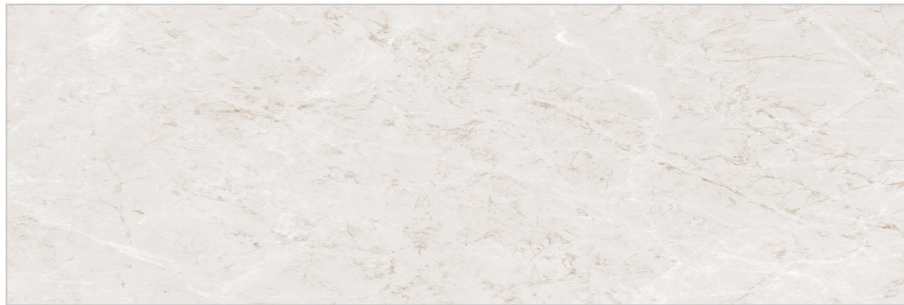

Reactive

16014 DECOR B

DIGITAL WALL TILES

300x900mm | 30x90cm | 12x36inch
Finish. Glossy

16015 BASE

04 Random

16015 DECOR A

Reactive