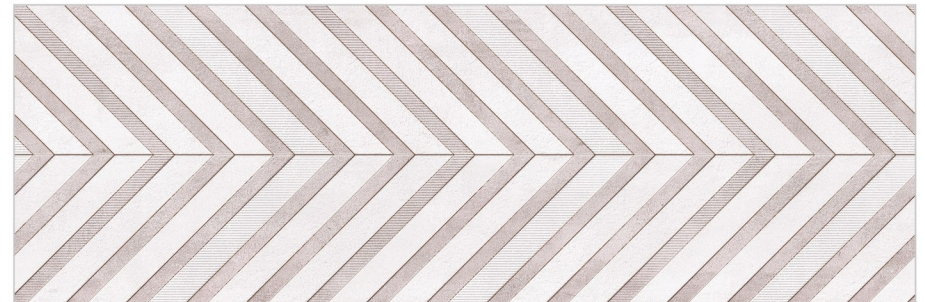

16003 DECOR B