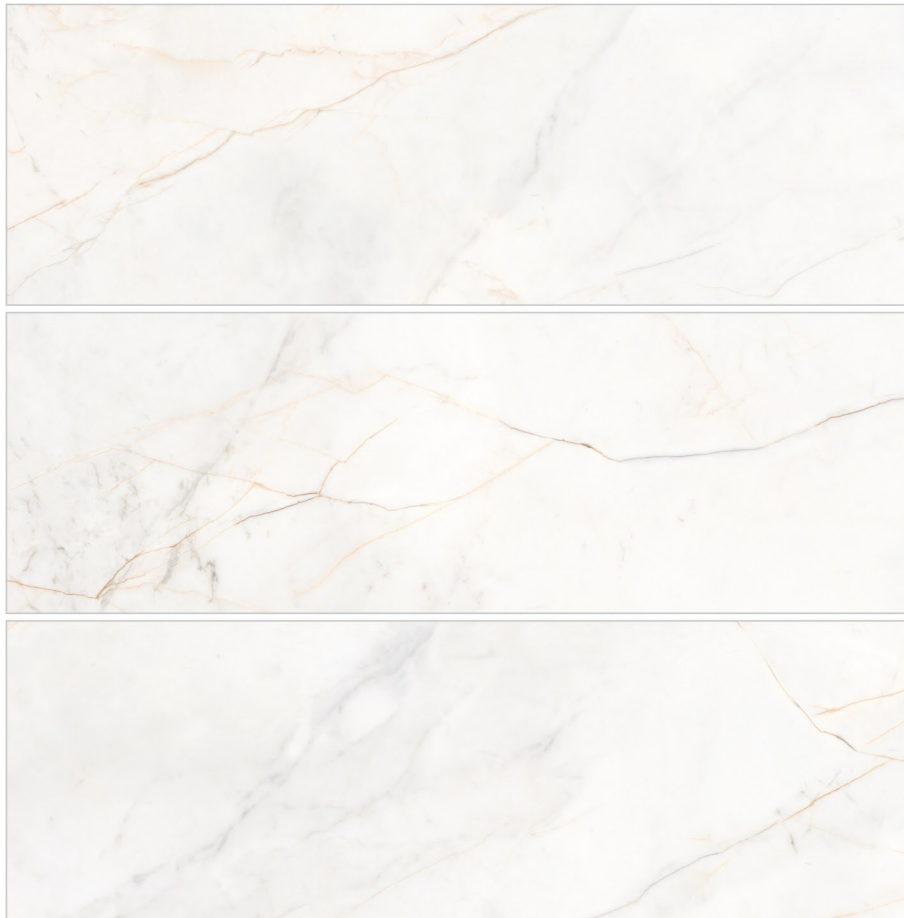

16012 BASE

16012 DECOR A

Reactive

16012 DECOR B

DIGITAL WALL TILES

300x900mm | 30x90cm | 12x36inch
Finish. Glossy

16013 BASE

04 Random