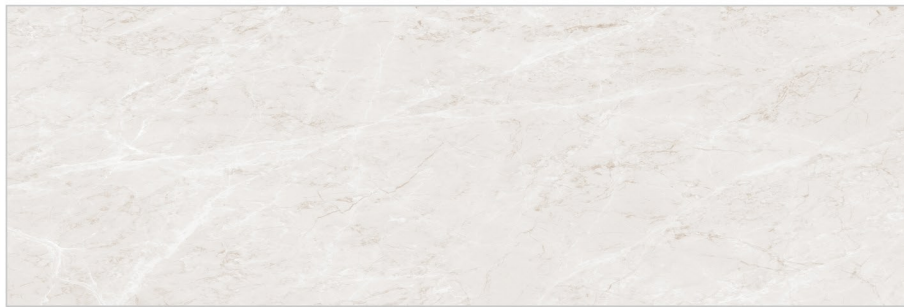

Reactive

16014 DECOR B

DIGITAL WALL TILES

300x900mm | 30x90cm | 12x36inch
Finish. Glossy

16015 BASE

04 Random

16015 DECOR A

Reactive