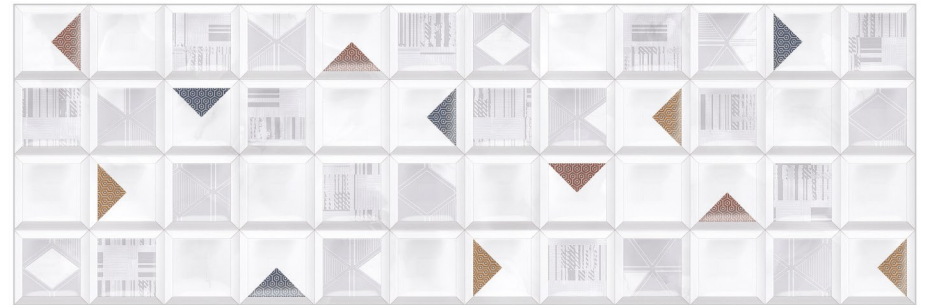

300x900mm | 30x90cm | 12x36inch
Finish. Glossy

16017 BASE

04 Random

16017 DECOR A

Reactive

16017 DECOR B

DIGITAL WALL TILES

300x900mm | 30x90cm | 12x36inch
Finish. Glossy