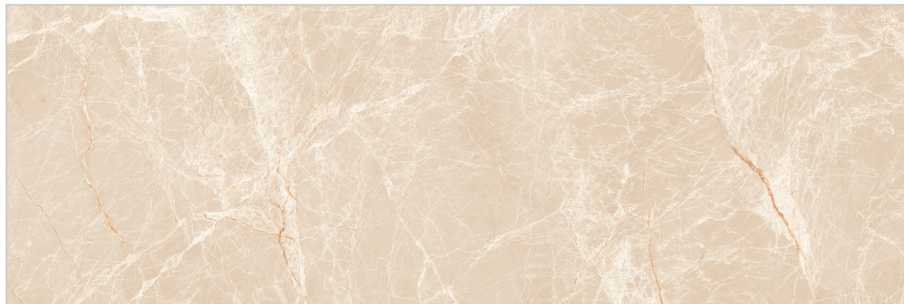

DIGITAL WALL TILES

300x900mm | 30x90cm | 12x36inch
Finish. Glossy

16009 BASE