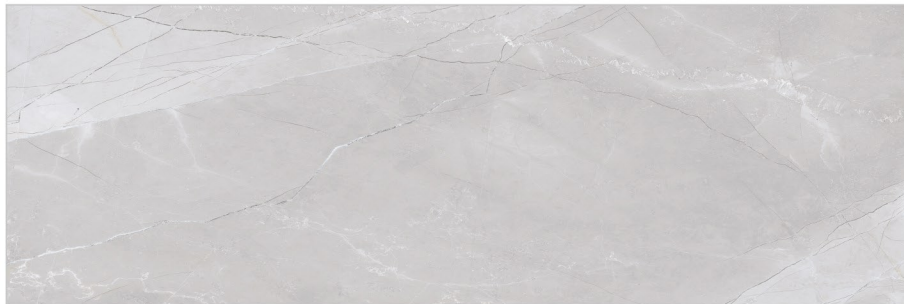

RIZINA DK

07 Random