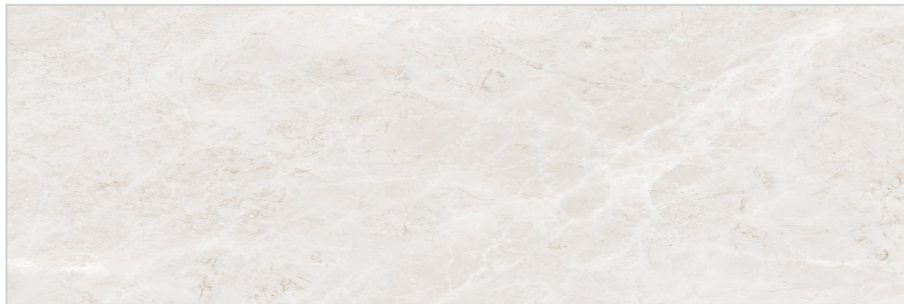

Reactive

16014 DECOR B

DIGITAL WALL TILES

300x900mm | 30x90cm | 12x36inch
Finish. Glossy

16015 BASE

04 Random

16015 DECOR A

Reactive