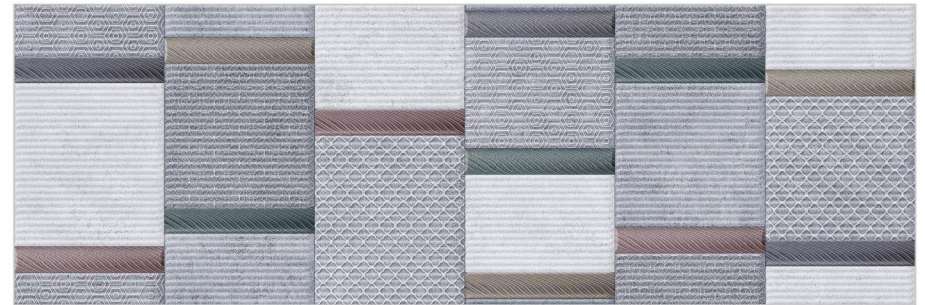

16012 DECOR A

Reactive