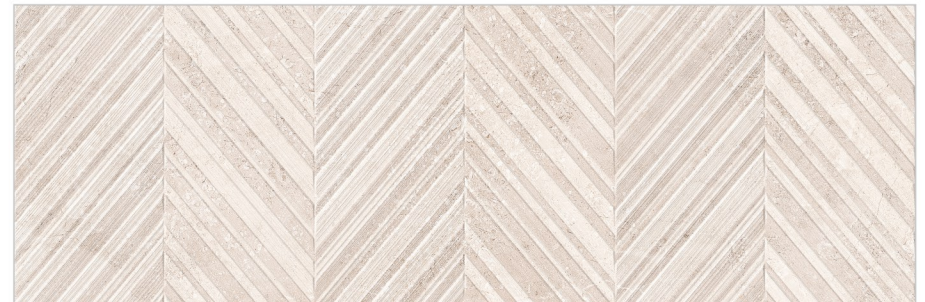

300x900mm | 30x90cm | 12x36inch
Finish. Glossy

16004 LT

02 Random

16004 DK

02 Random

16004 DECOR A

Reactive

16004 DECOR B