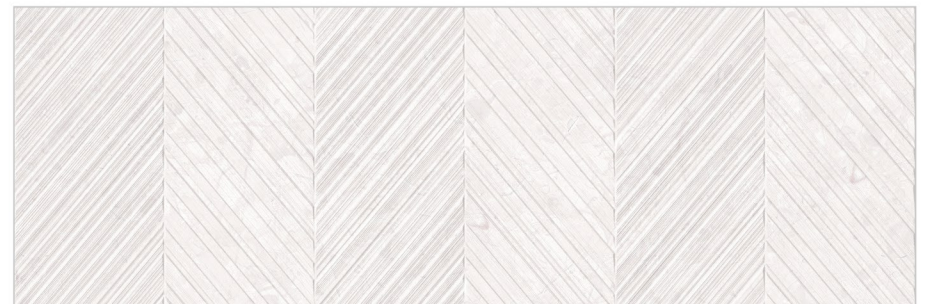

16010 DECOR B