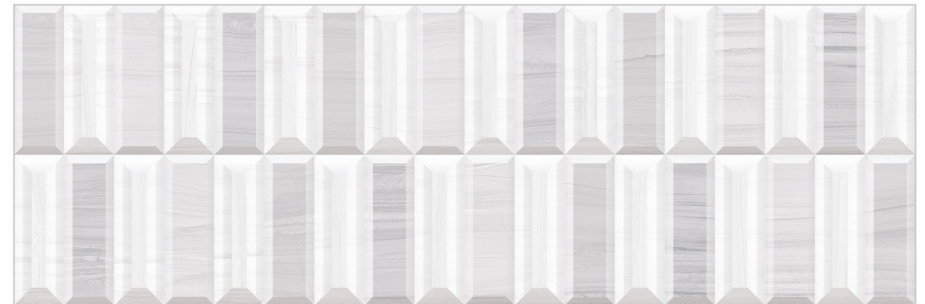

16015 DECOR B

DIGITAL WALL TILES

300x900mm | 30x90cm | 12x36inch
Finish. Glossy

16016 BASE

16016 DECOR A

Reactive

16016 DECOR B

DIGITAL WALL TILES