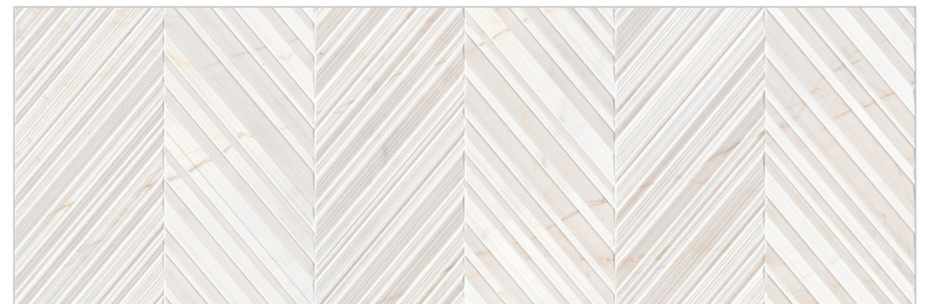

16013 DECOR B