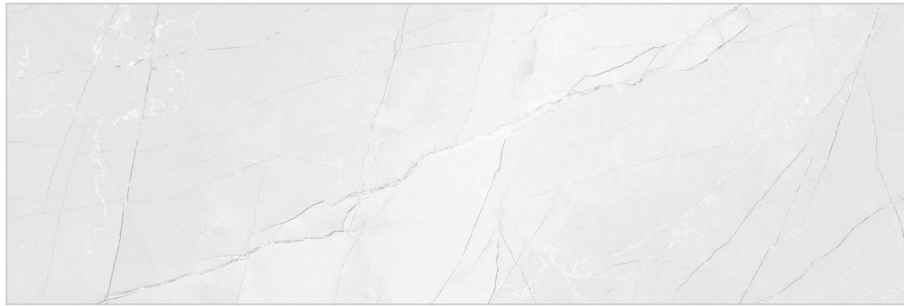

Reactive

16006 DECOR B

DIGITAL WALL TILES

300x900mm | 30x90cm | 12x36inch
Finish. Glossy

16007 BASE

03 Random

16007 DECOR A

Reactive