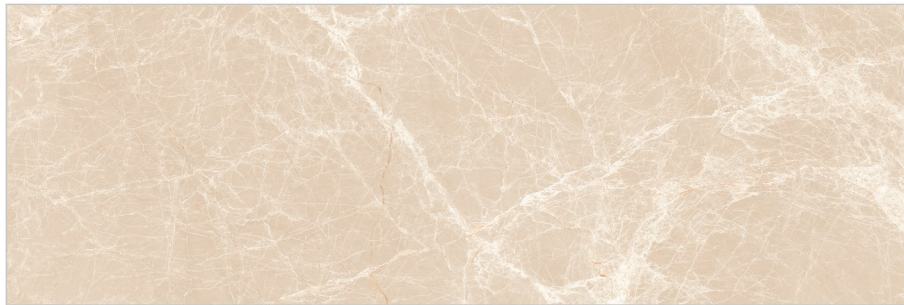

DIGITAL WALL TILES

300x900mm | 30x90cm | 12x36inch
Finish. Glossy

16009 BASE