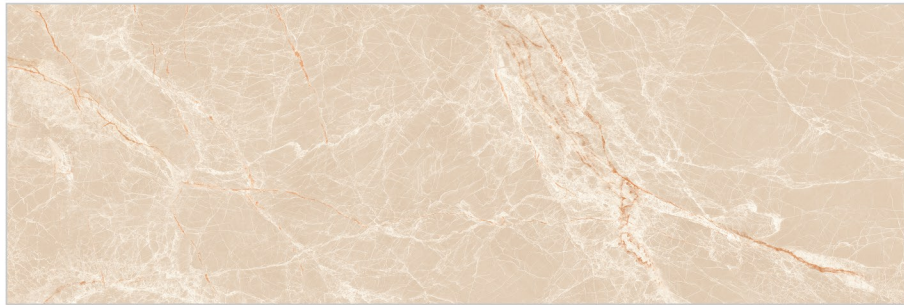

DIGITAL WALL TILES

300x900mm | 30x90cm | 12x36inch
Finish. Glossy

16009 BASE