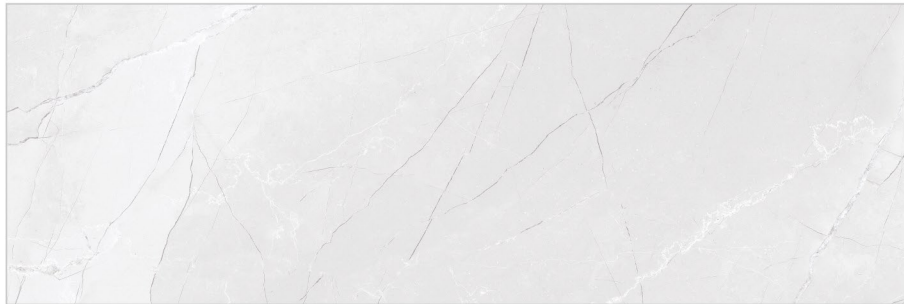

Reactive

16006 DECOR B

DIGITAL WALL TILES

300x900mm | 30x90cm | 12x36inch
Finish. Glossy

16007 BASE

03 Random

16007 DECOR A

Reactive