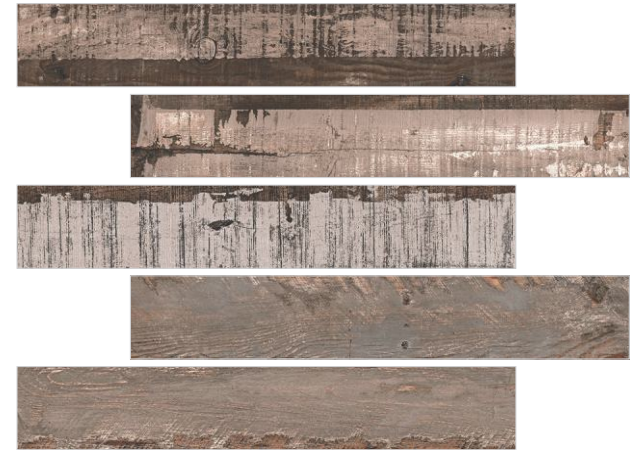

OLD WOOD CAFÉ