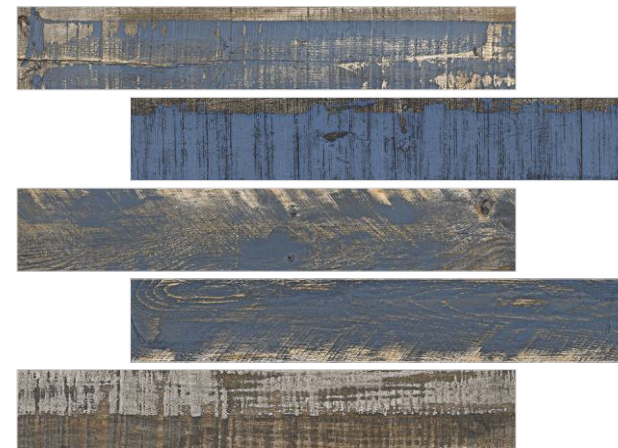

OLD WOOD AZUL