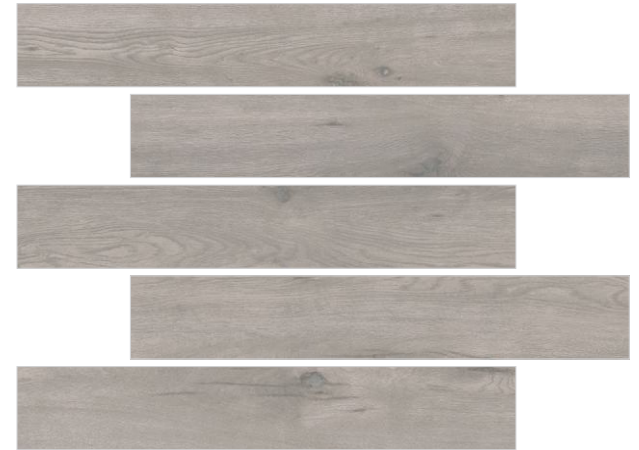

Surface - Structure 201

**WOOD
STRIP**

TUSCAN GRIS - 200x1200mm

TUSCAN GRIS

200x1200mm

Finish - Matt

Random - 15

Surface - Structure 201