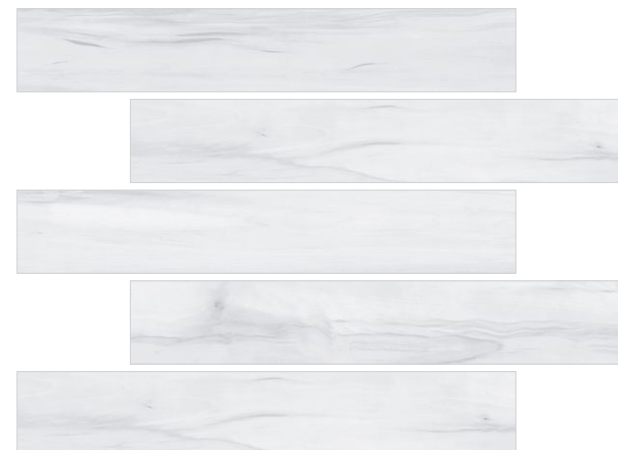

SAHARA BIANCO