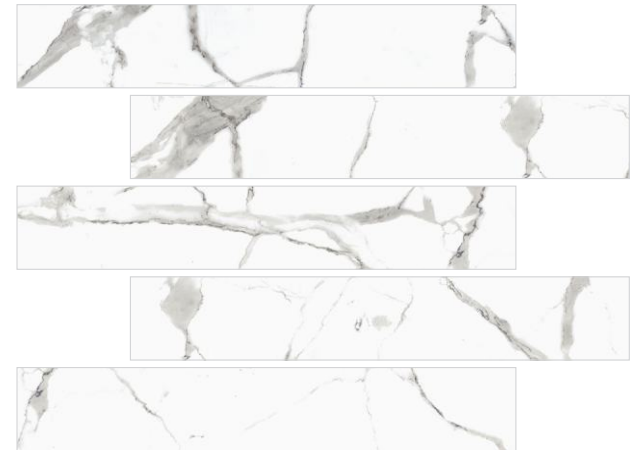

SATVARIO VIVID