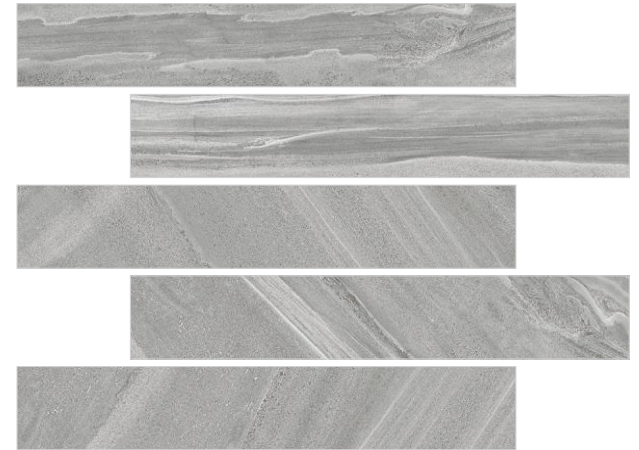

SAND STONE GREY