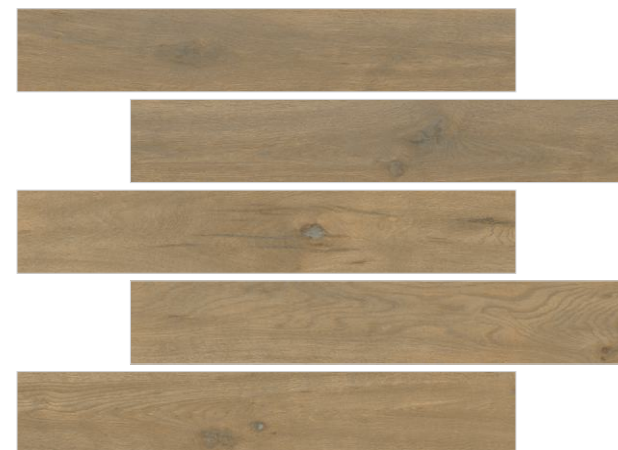

TUSCAN HONEY