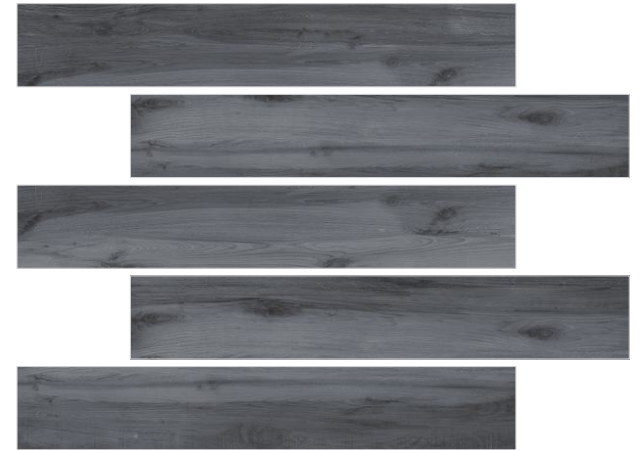

MAPPLE GREY