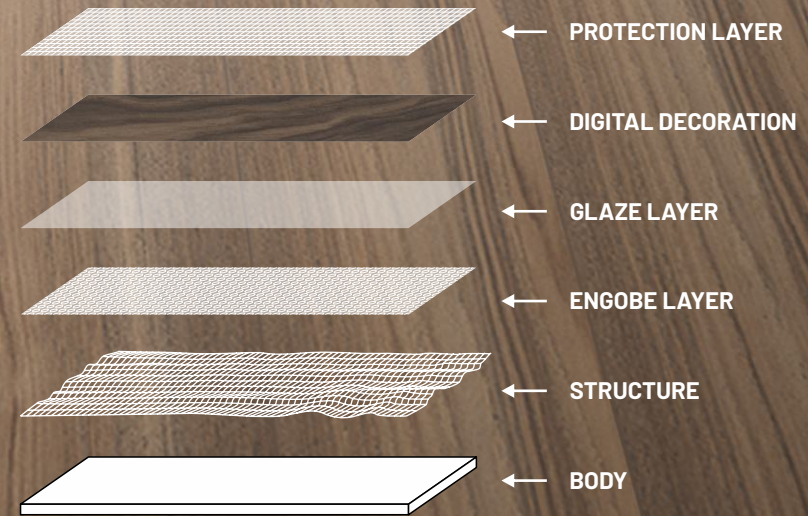

STATE-OF-THE-ART TECHNOLOGY

The quality of surfaces is unmatched and durability unbeatable. Our brings you 200x1200mm sized wooden planks that are crafted with state-of-the-art technology featuring endless possibilities. The body of the surfaces is precisely embedded with an Engobe layer for sheer strength, a glaze layer to enhance the natural appeal and a protection layer to make surfaces anti-microbe & resilient for spaces.