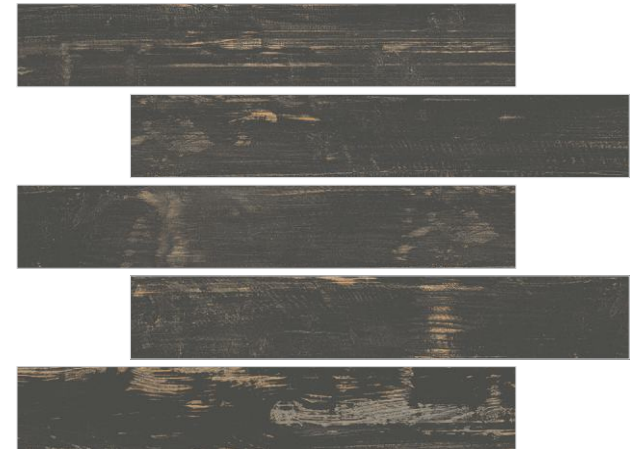

MIAMI BLACK