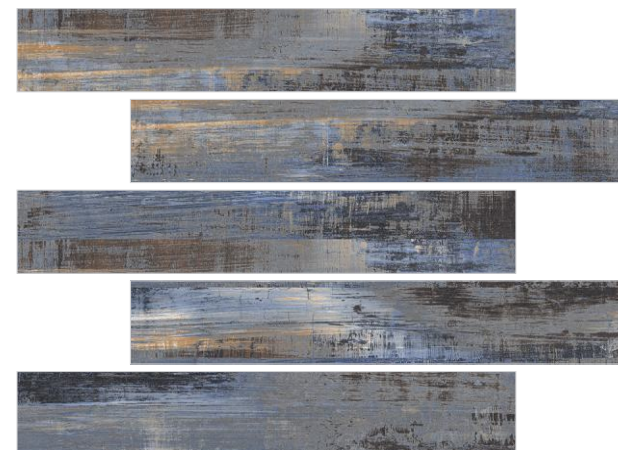

OLD WOOD WHITE

200x1200mm

Finish - Matt

Random - 9

Surface - Flat 200

PAINT WOOD AZUL

200x1200mm

Finish - Matt