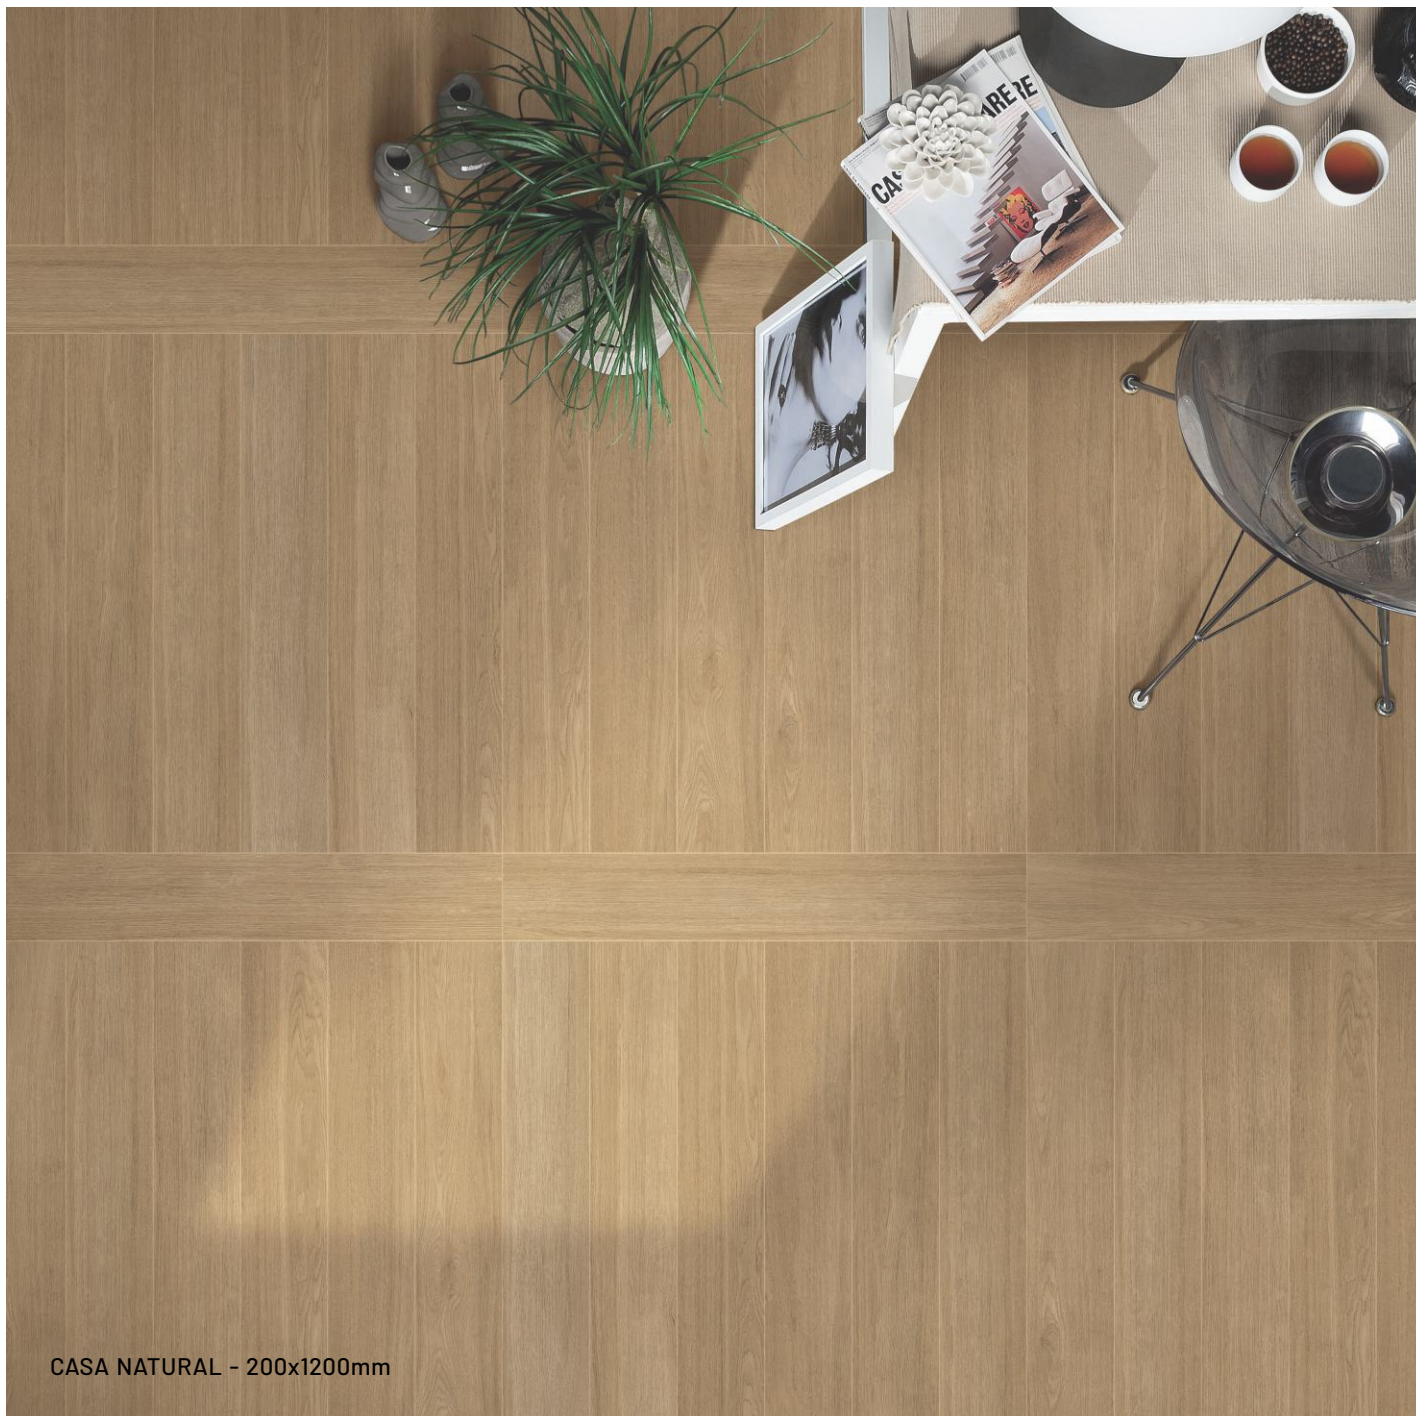

**WOOD
STRIP**

CASA GRIS - 200x1200mm

CASA GRIS

200x1200mm

Finish - Matt

Random - 12

Surface - Structure 201

**WOOD
STRIP**