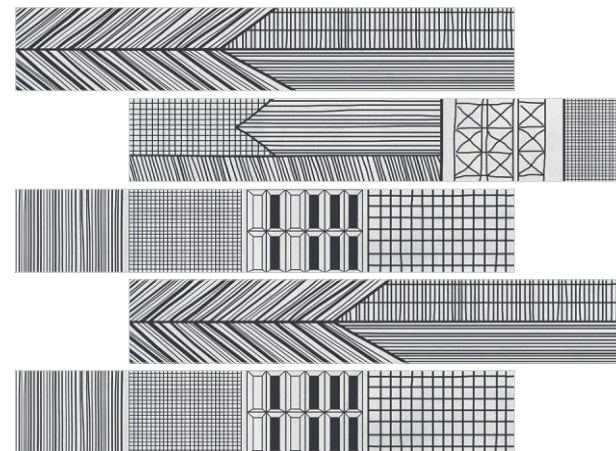

SAND STONE WHITE

**WOOD
STRIP**

200x1200mm

Finish - Matt
Random - 11
Surface - Flat 200

SAND STONE WHITE DECOR

200x1200mm

Finish - Matt
Random - 3
Surface - Flat 200

SATVARIO VIVID - 200x1200mm