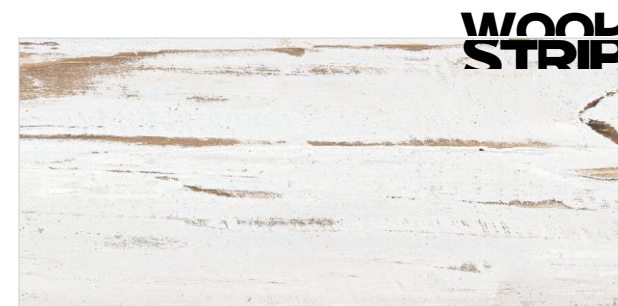

Random - 8

Surface - Structure 201

MIAMI BIANCO - 200x1200mm

MIAMI BIANCO

200x1200mm

Finish - Matt

Random - 12

Surface - Structure 201