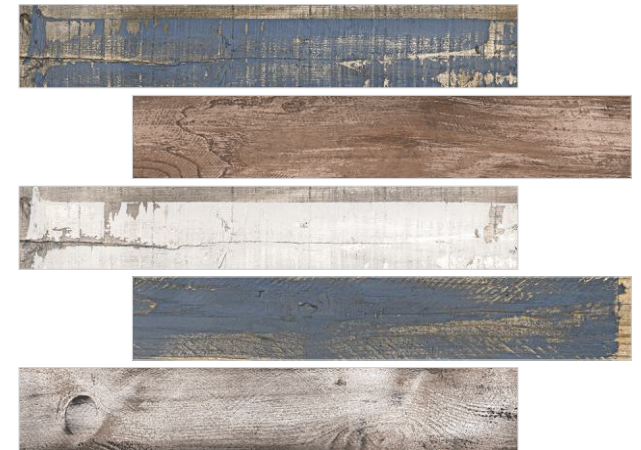

OLD WOOD CAFÉ

200x1200mm

Finish - Matt
Random - 9
Surface - Flat 200

OLD WOOD VIVID - 200x1200mm

OLD WOOD VIVID

200x1200mm

Finish - Matt
Random - 15
Surface - Flat 200

OLD WOOD WHITE - 200x1200mm