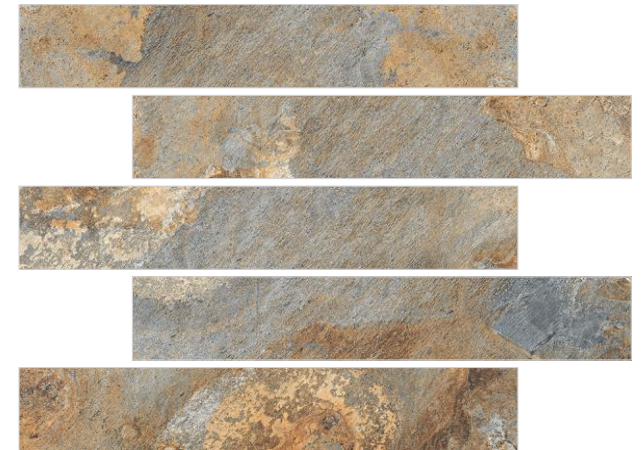

MOUNTAIN VIVID