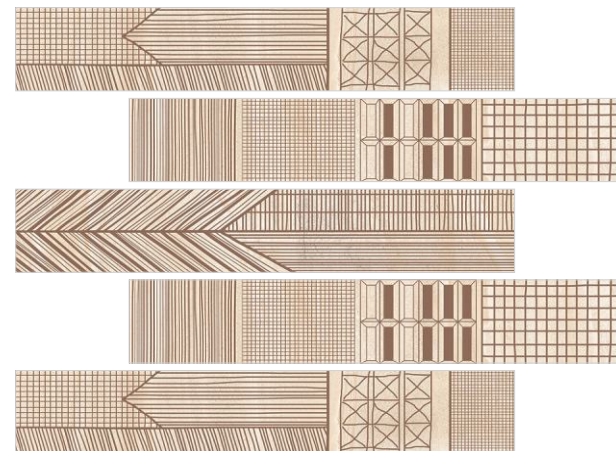

SAHARA VERDE - 200x1200mm

SAND STONE BEIGE & BEIGE DECOR - 200x1200mm

SAND STONE BEIGE

**WOOD
STRIP**

200x1200mm

Finish - Matt
Random - 11
Surface - Flat 200

SAND STONE BEIGE DECOR

200x1200mm