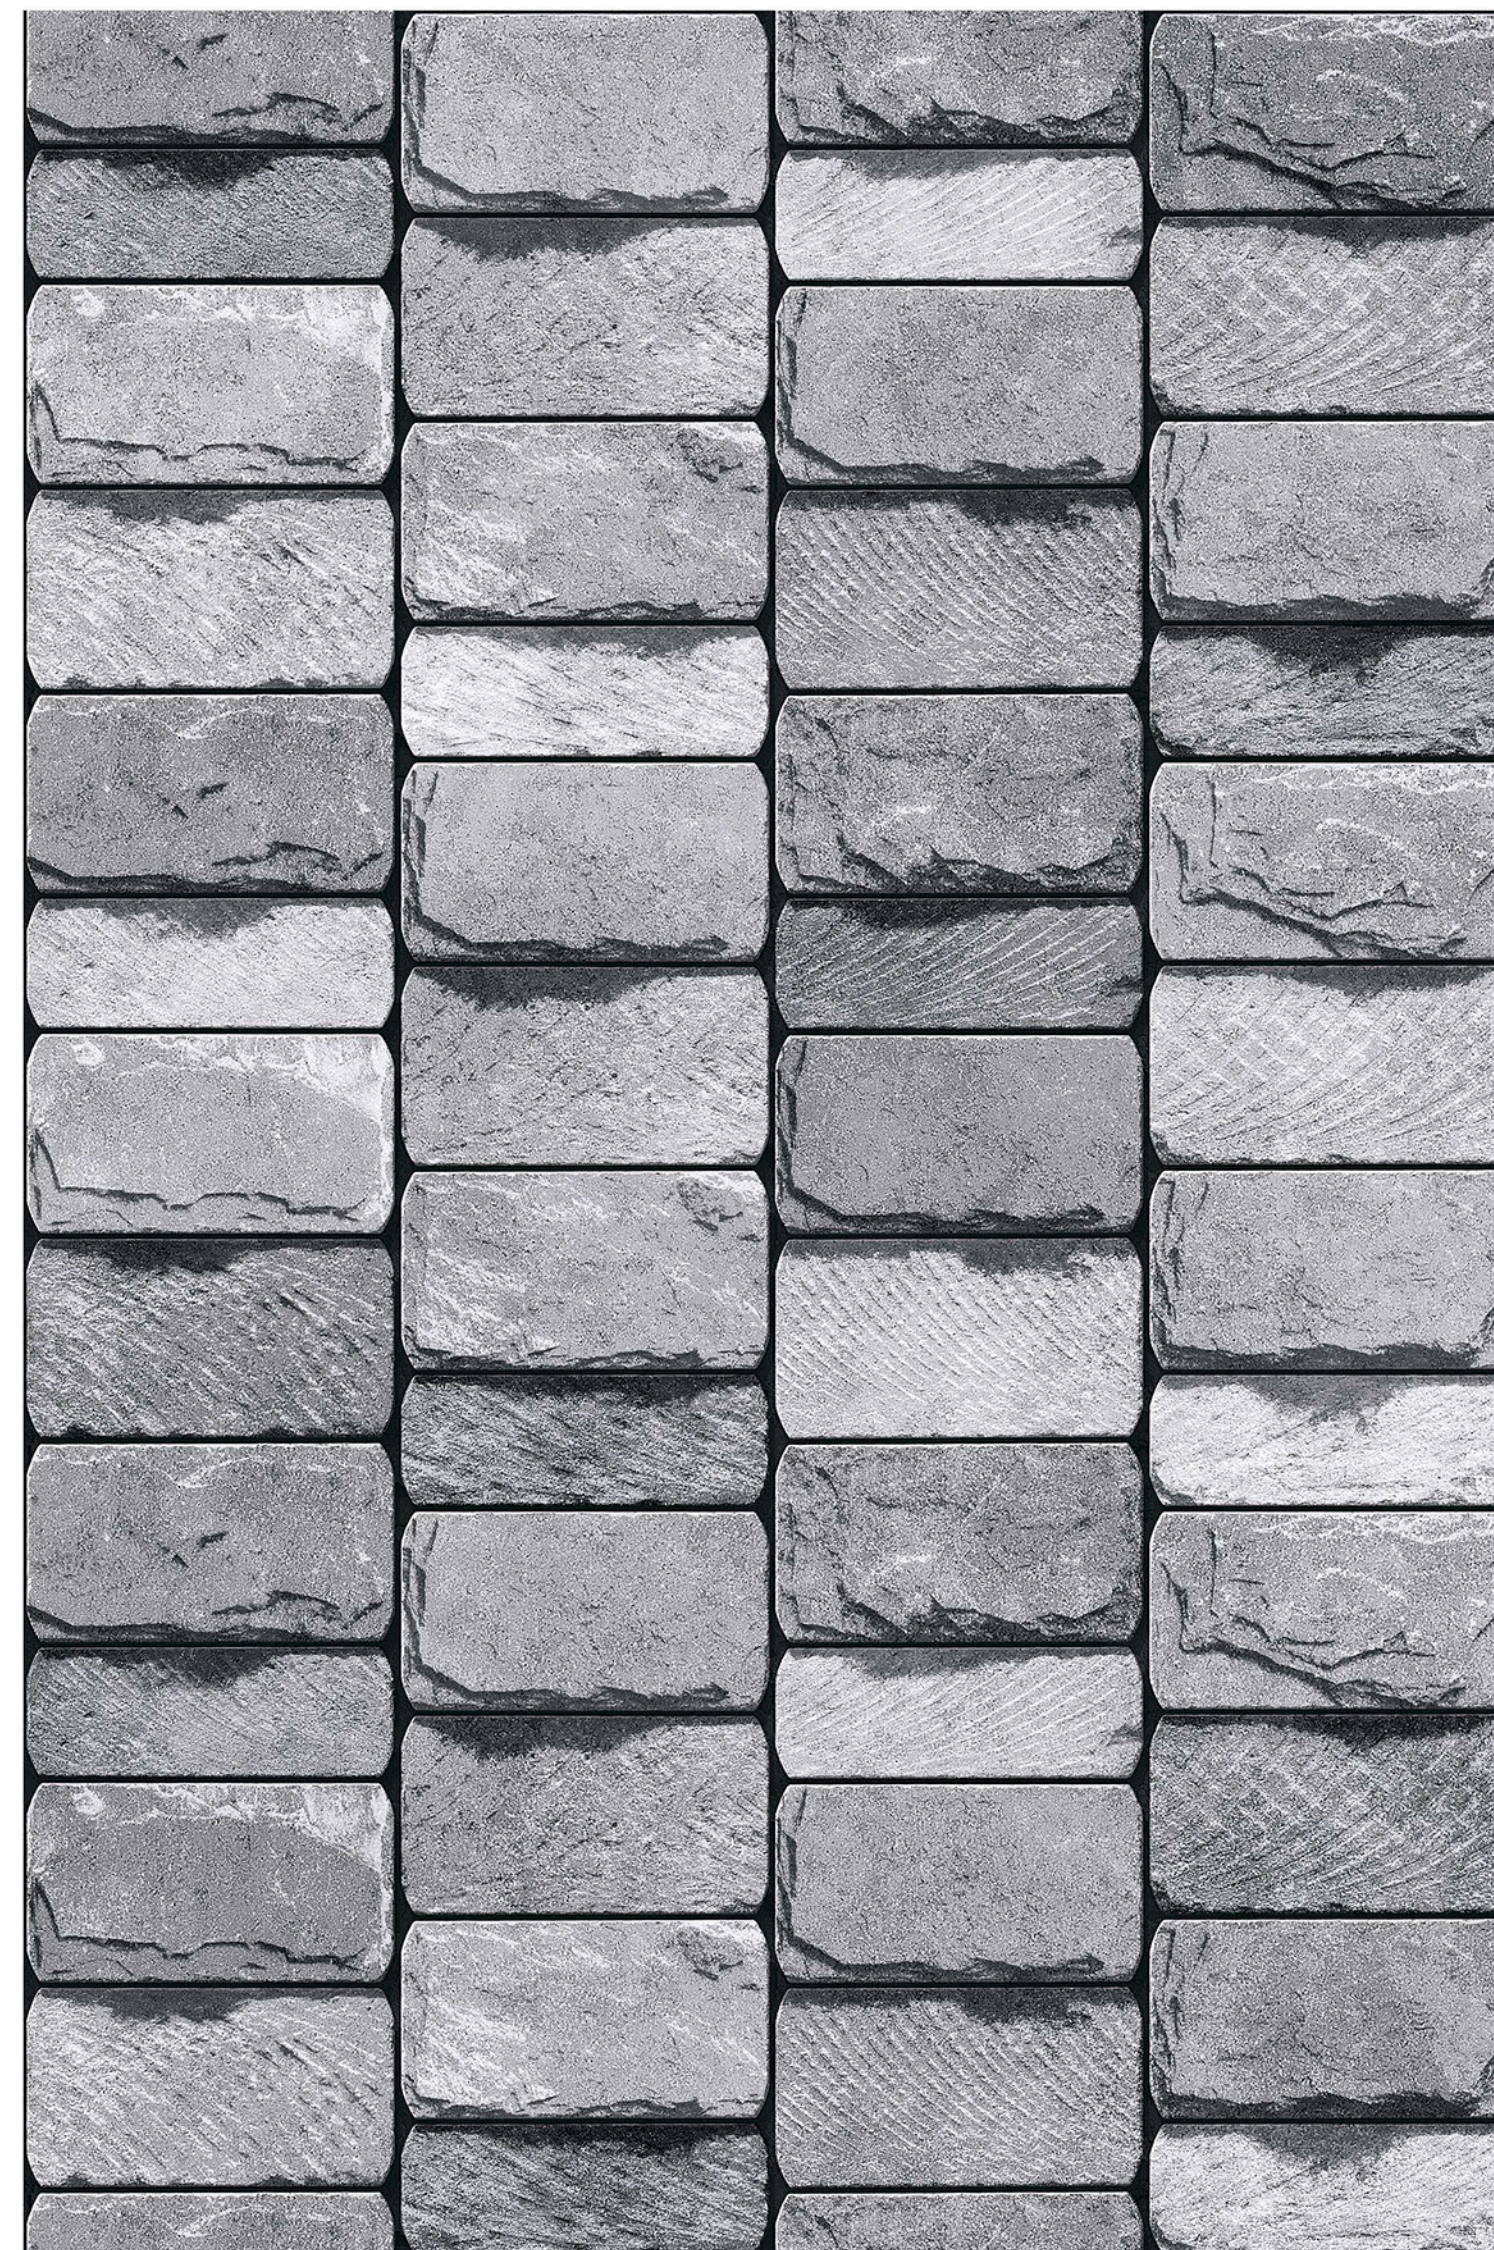

# CLIFFSTONE\_08

RANDOM  
DESIGN

HIGH-DEEP  
PUNCH

DURABLE  
BODY

NATURAL  
LOOK

100%  
WATER PROOF