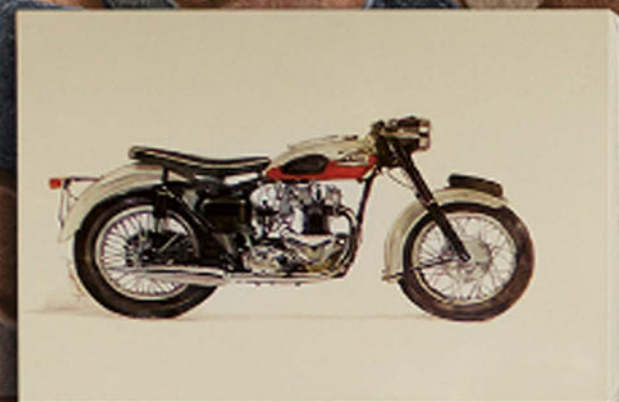

# CLIFFSTONE\_19

RANDOM  
DESIGN

HIGH-DEEP  
PUNCH

DURABLE  
BODY

NATURAL  
LOOK

100%  
WATER PROOF