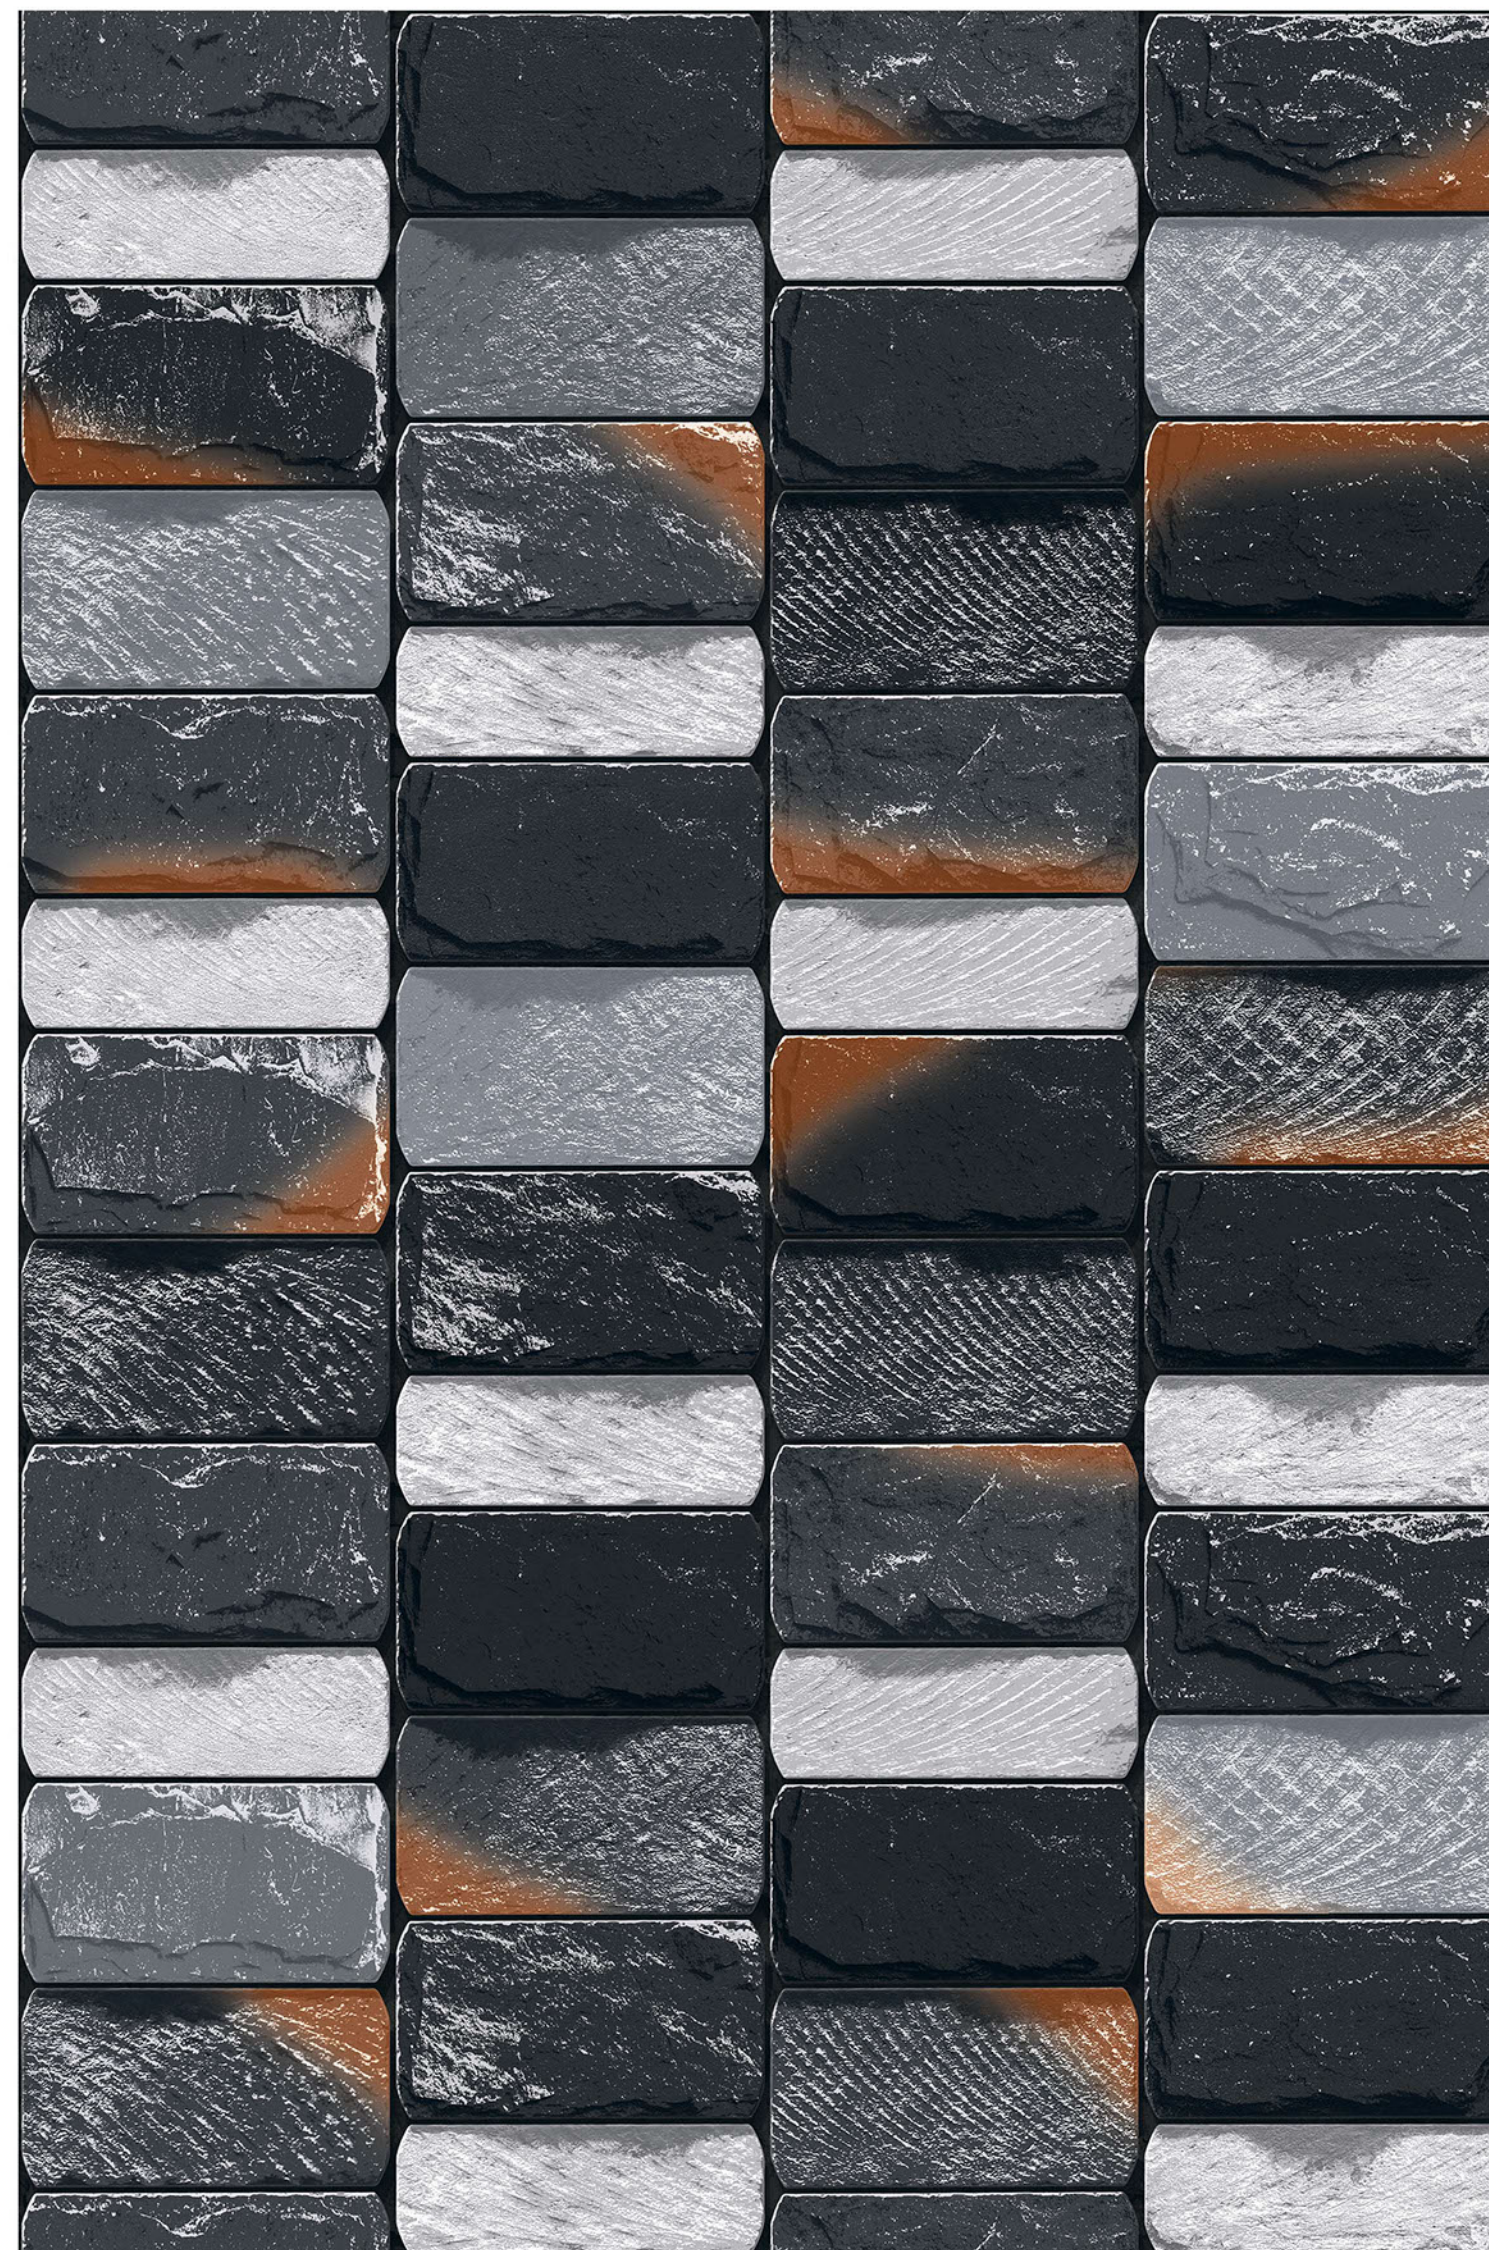

# CLIFFSTONE\_18

RANDOM  
DESIGN

HIGH-DEEP  
PUNCH

DURABLE  
BODY

NATURAL  
LOOK

100%  
WATER PROOF