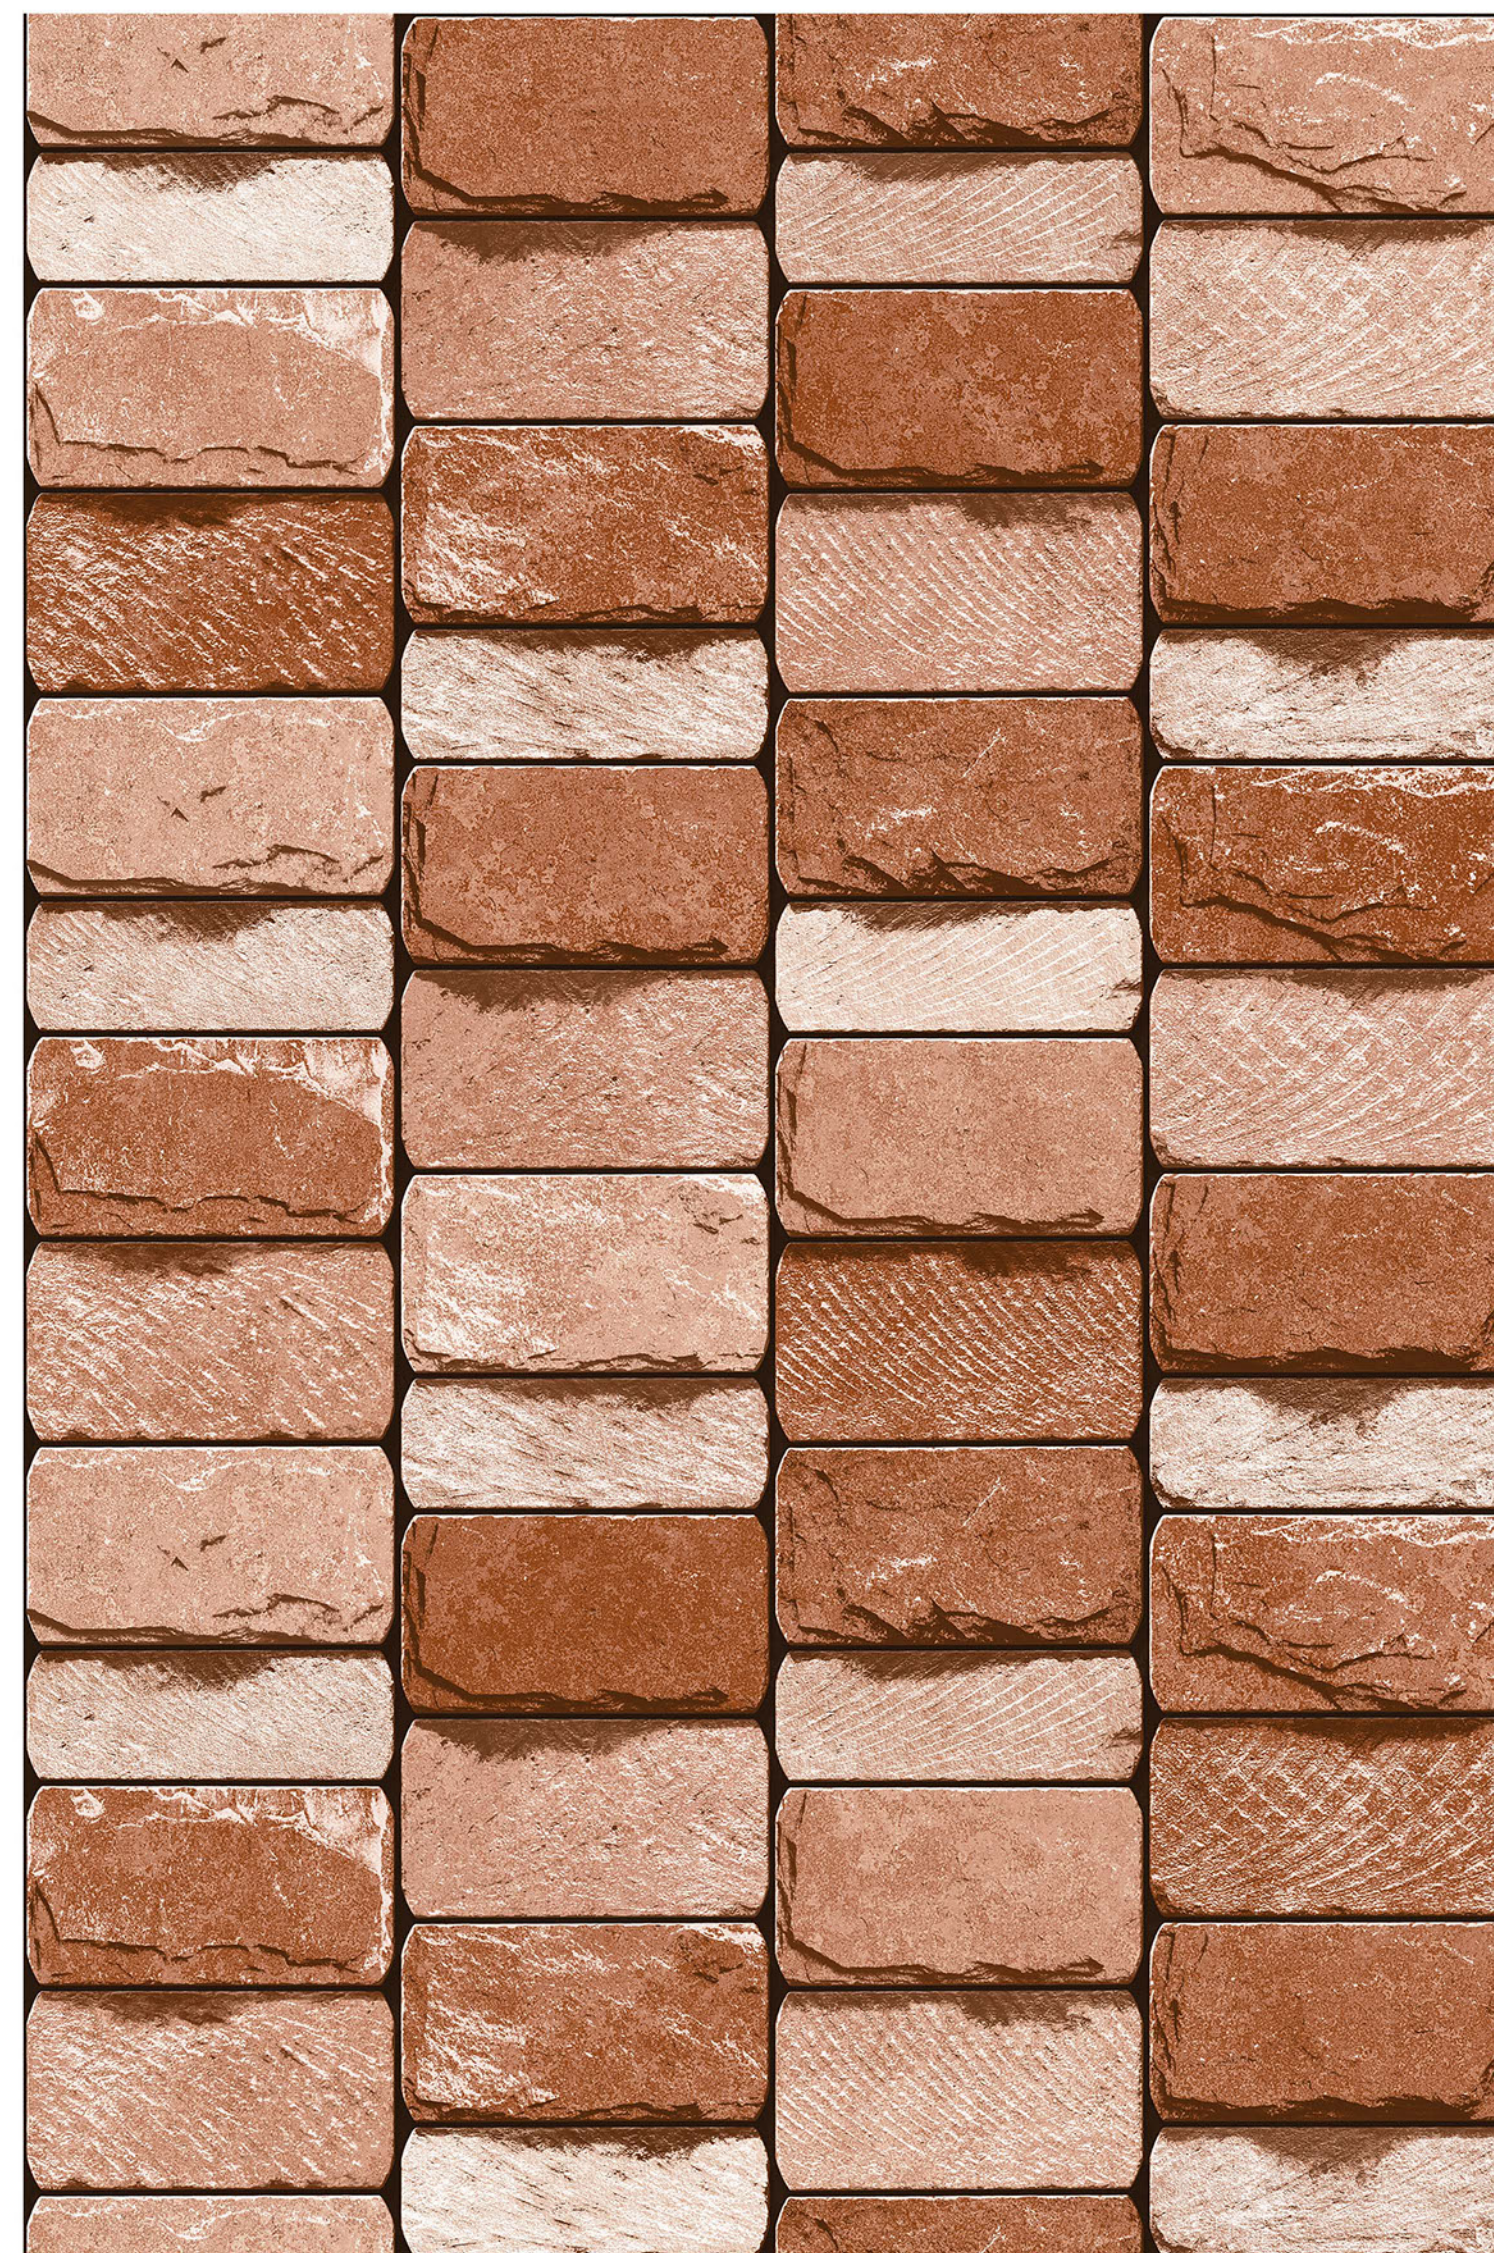

# CLIFFSTONE\_04

RANDOM  
DESIGN

HIGH-DEEP  
PUNCH

DURABLE  
BODY

NATURAL  
LOOK

100%  
WATER PROOF