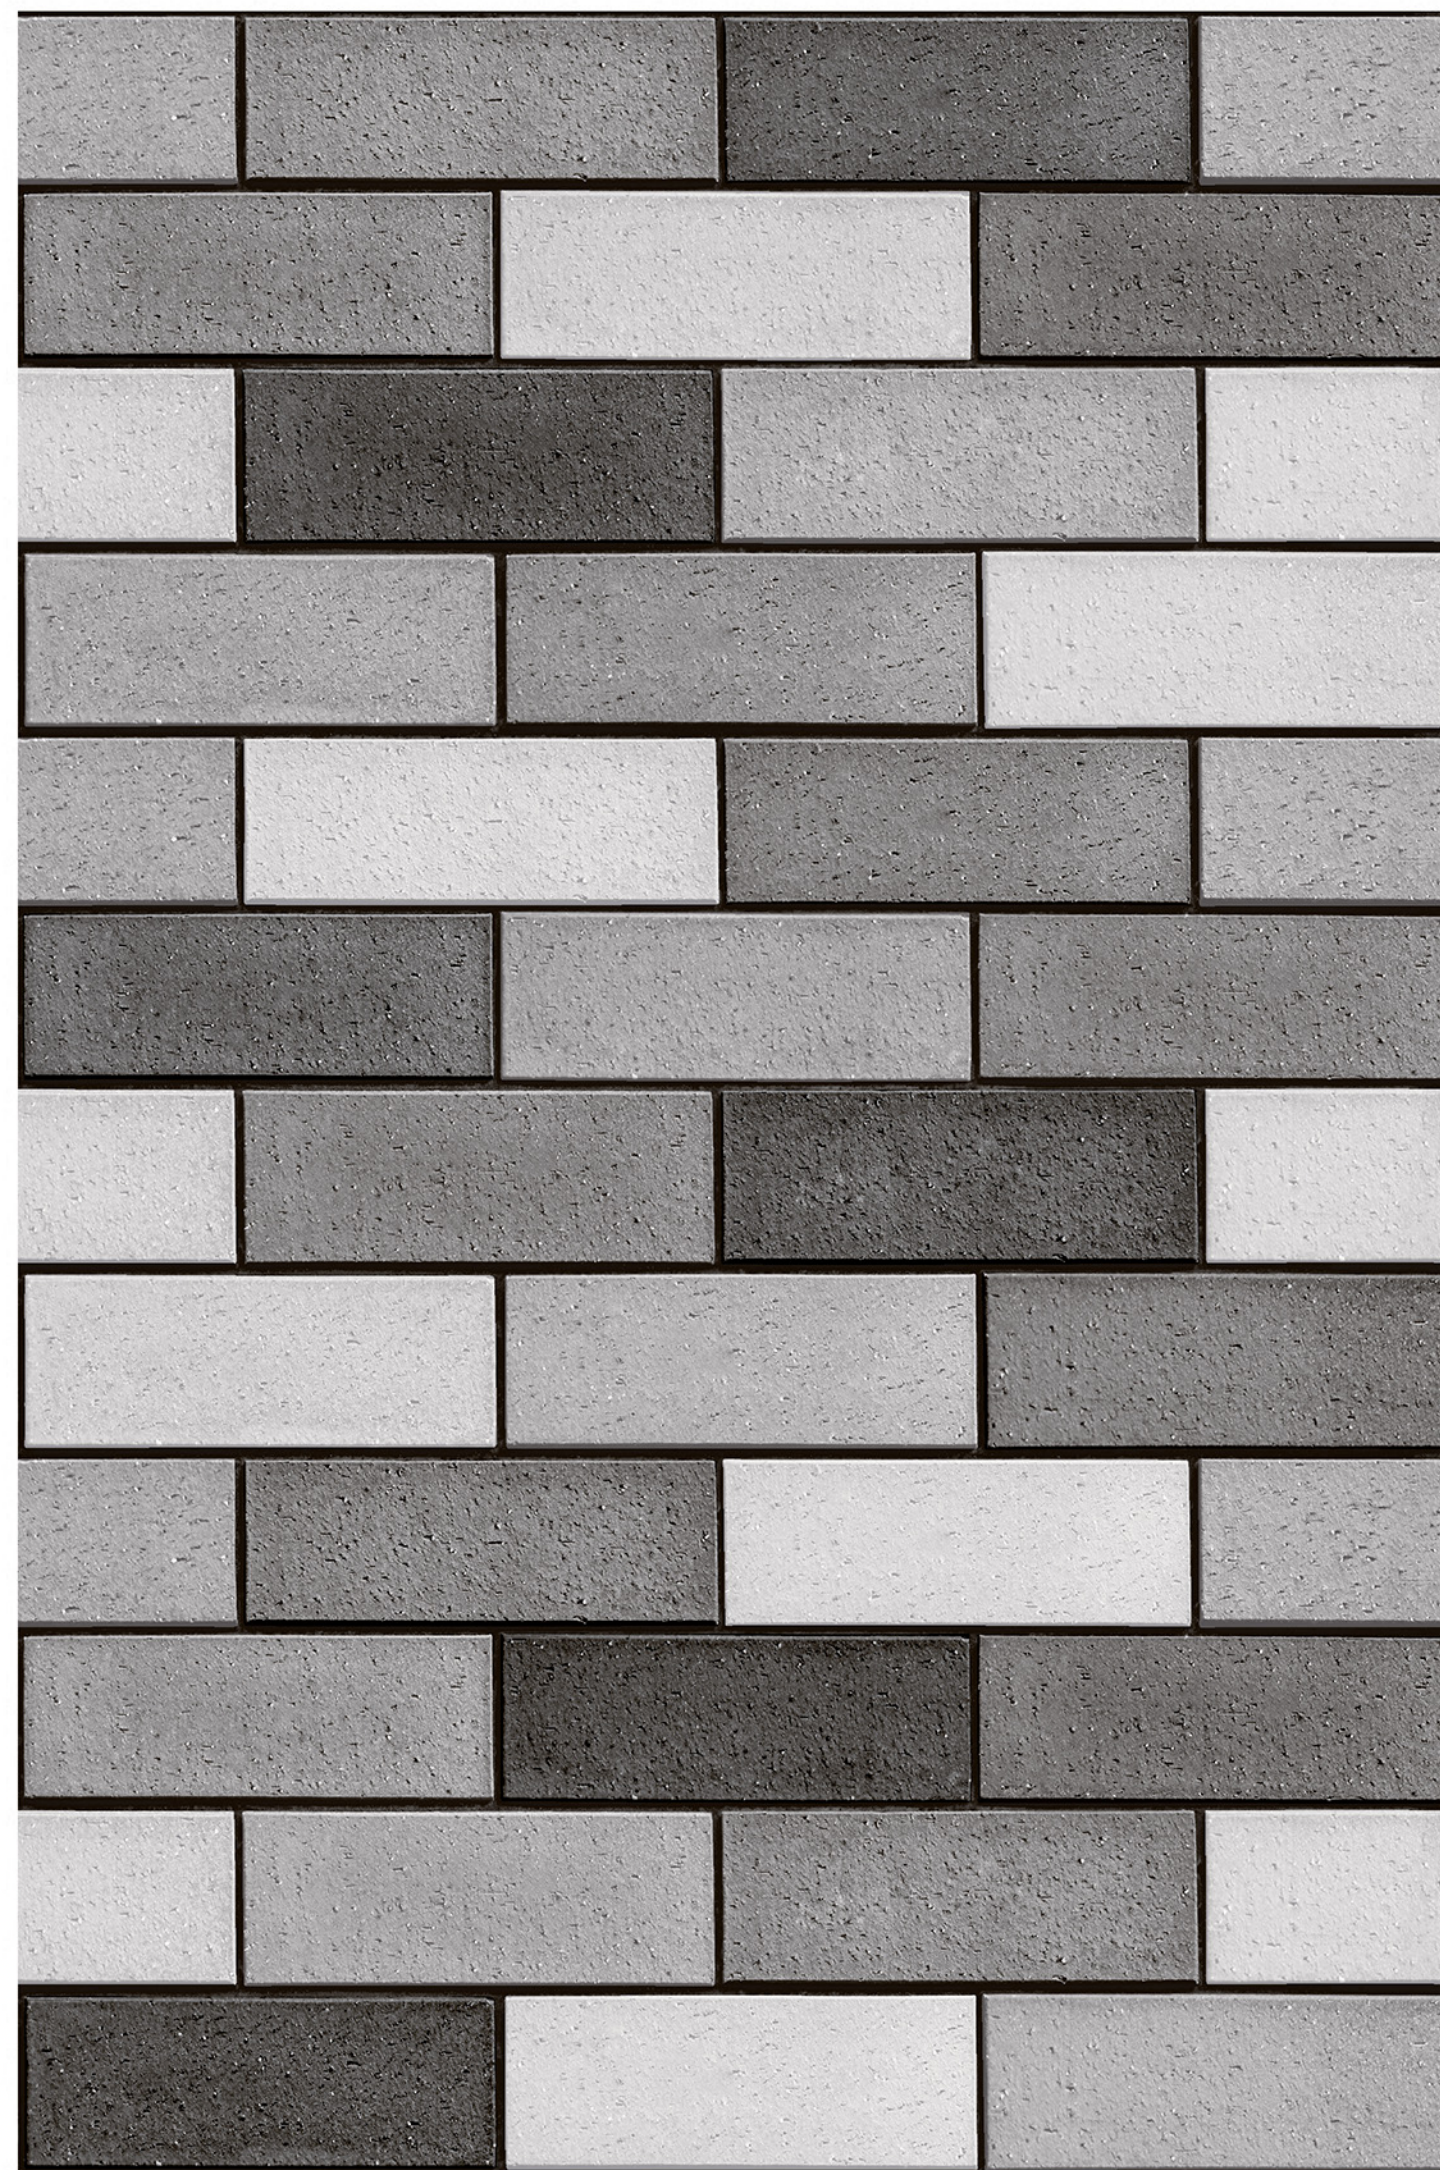

LIMEBRICKS_01

RANDOM
DESIGN

HIGH-DEEP
PUNCH

DURABLE
BODY

NATURAL
LOOK

100%
WATER PROOF

LIMEBRICKS_02

RANDOM
DESIGN

HIGH-DEEP
PUNCH

DURABLE
BODY

NATURAL
LOOK

100%
WATER PROOF

LIMEBRICKS_03

RANDOM
DESIGN

HIGH-DEEP
PUNCH

DURABLE
BODY