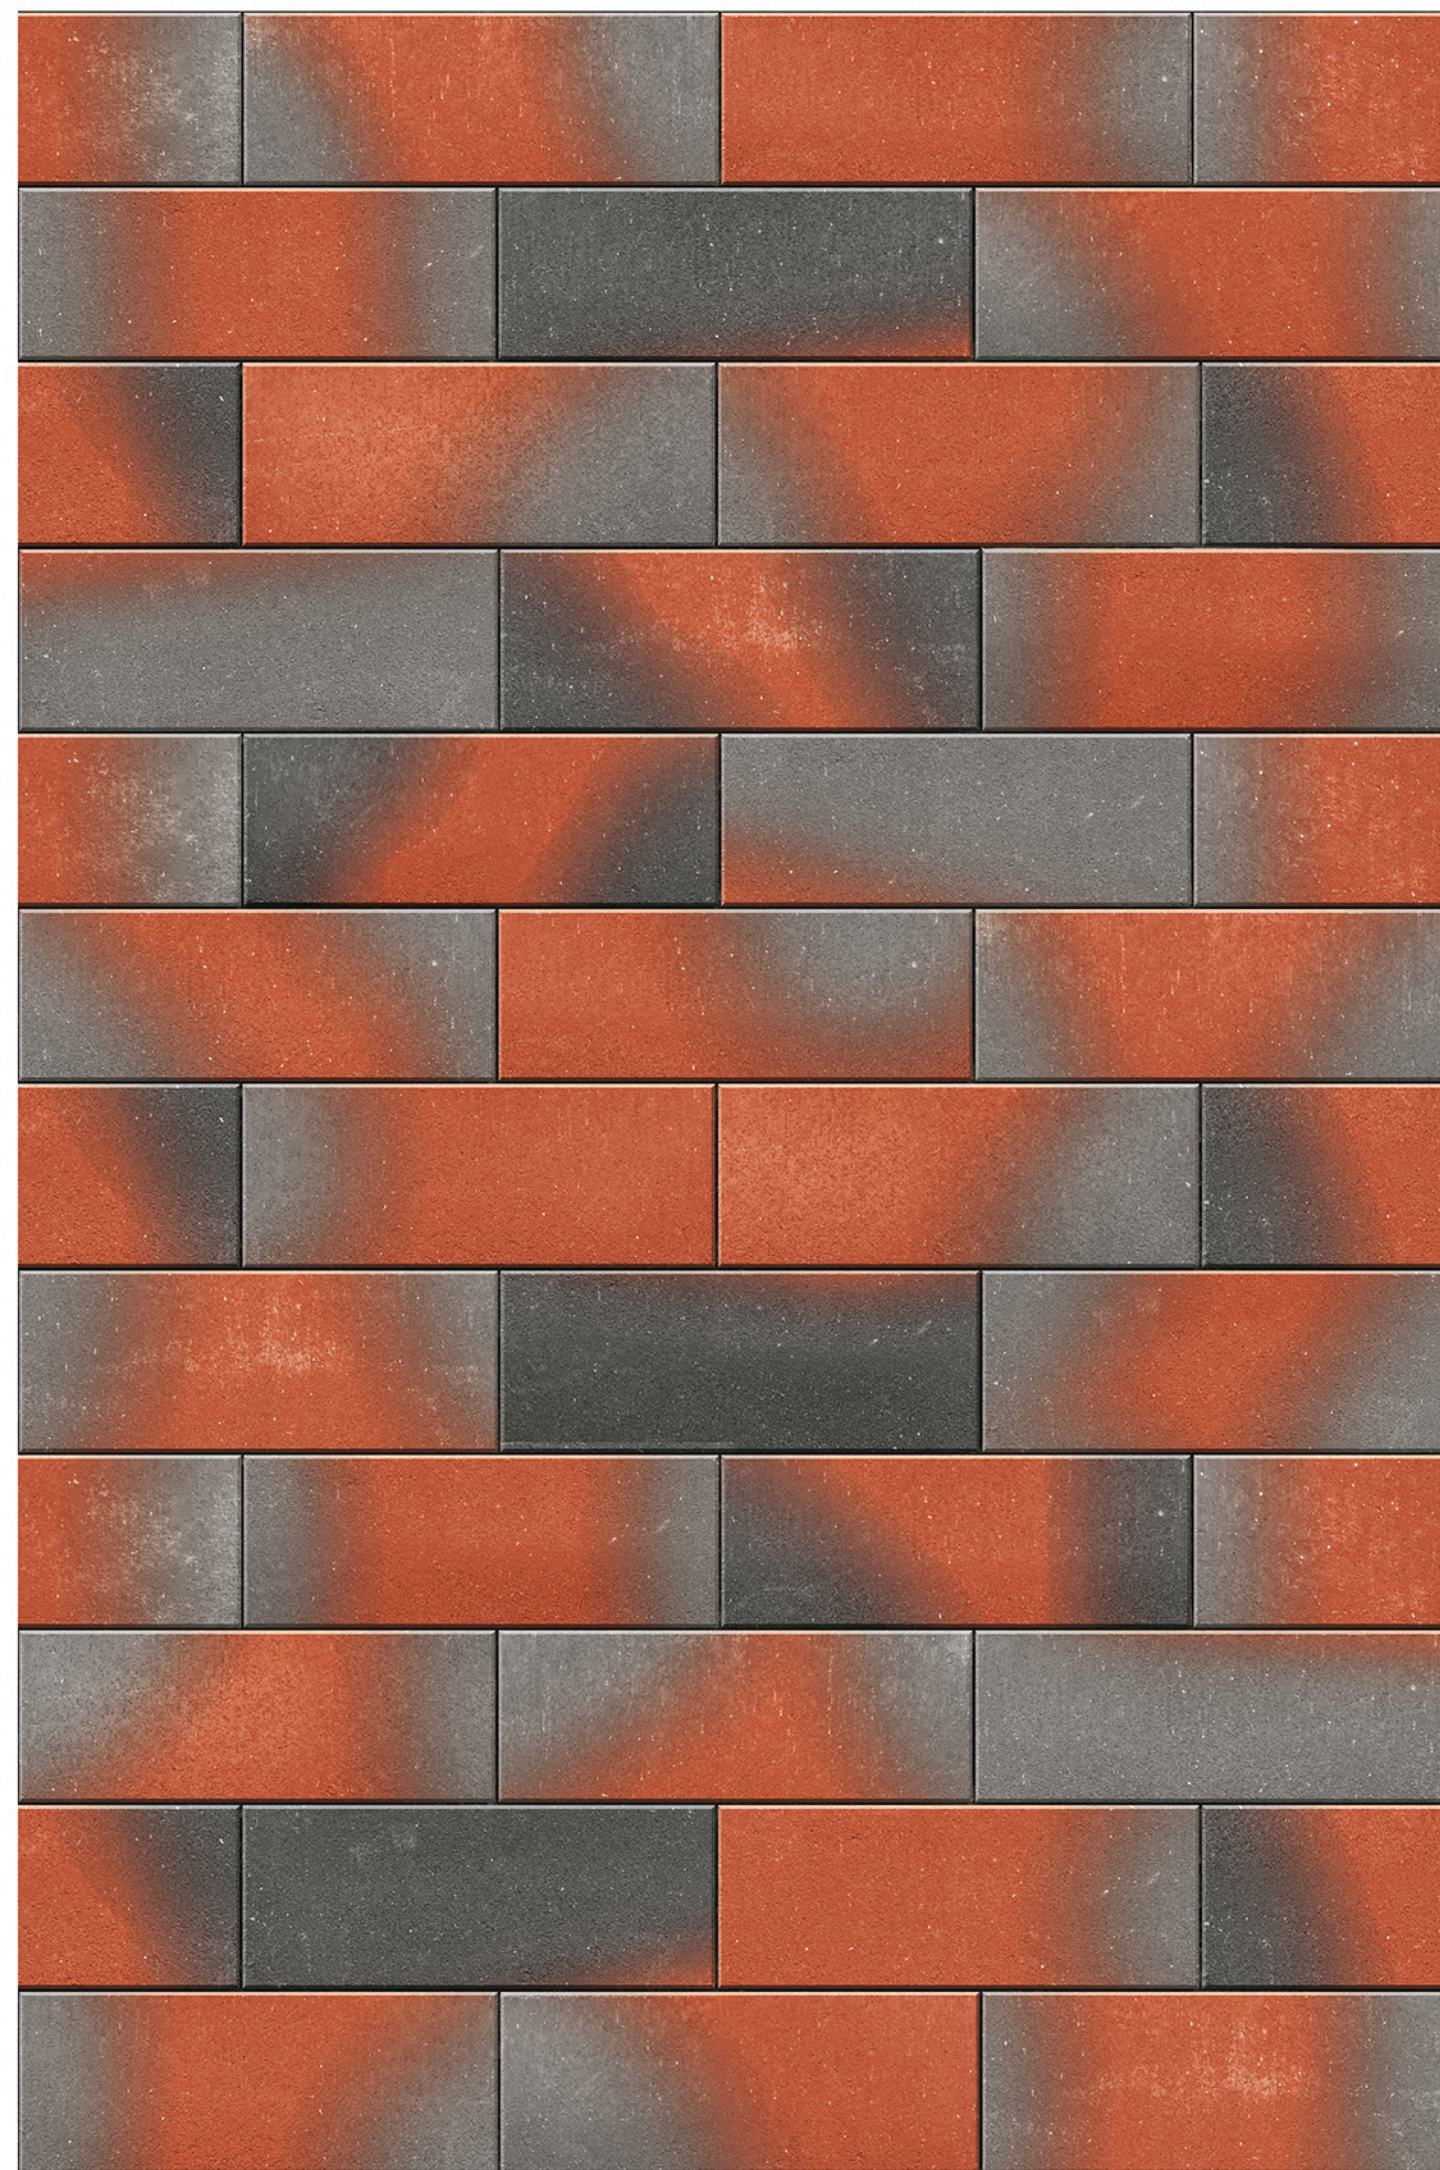

LIMEBRICKS_01

RANDOM
DESIGN

HIGH-DEEP
PUNCH

DURABLE
BODY

NATURAL
LOOK

100%
WATER PROOF

LIMEBRICKS_02

RANDOM
DESIGN

HIGH-DEEP
PUNCH

DURABLE
BODY

NATURAL
LOOK

100%
WATER PROOF

LIMEBRICKS_03

RANDOM
DESIGN

HIGH-DEEP
PUNCH

DURABLE
BODY

NATURAL
LOOK

100%
WATER PROOF

LIMEBRICKS_04

RANDOM
DESIGN

HIGH-DEEP
PUNCH

DURABLE
BODY

NATURAL
LOOK

100%
WATER PROOF