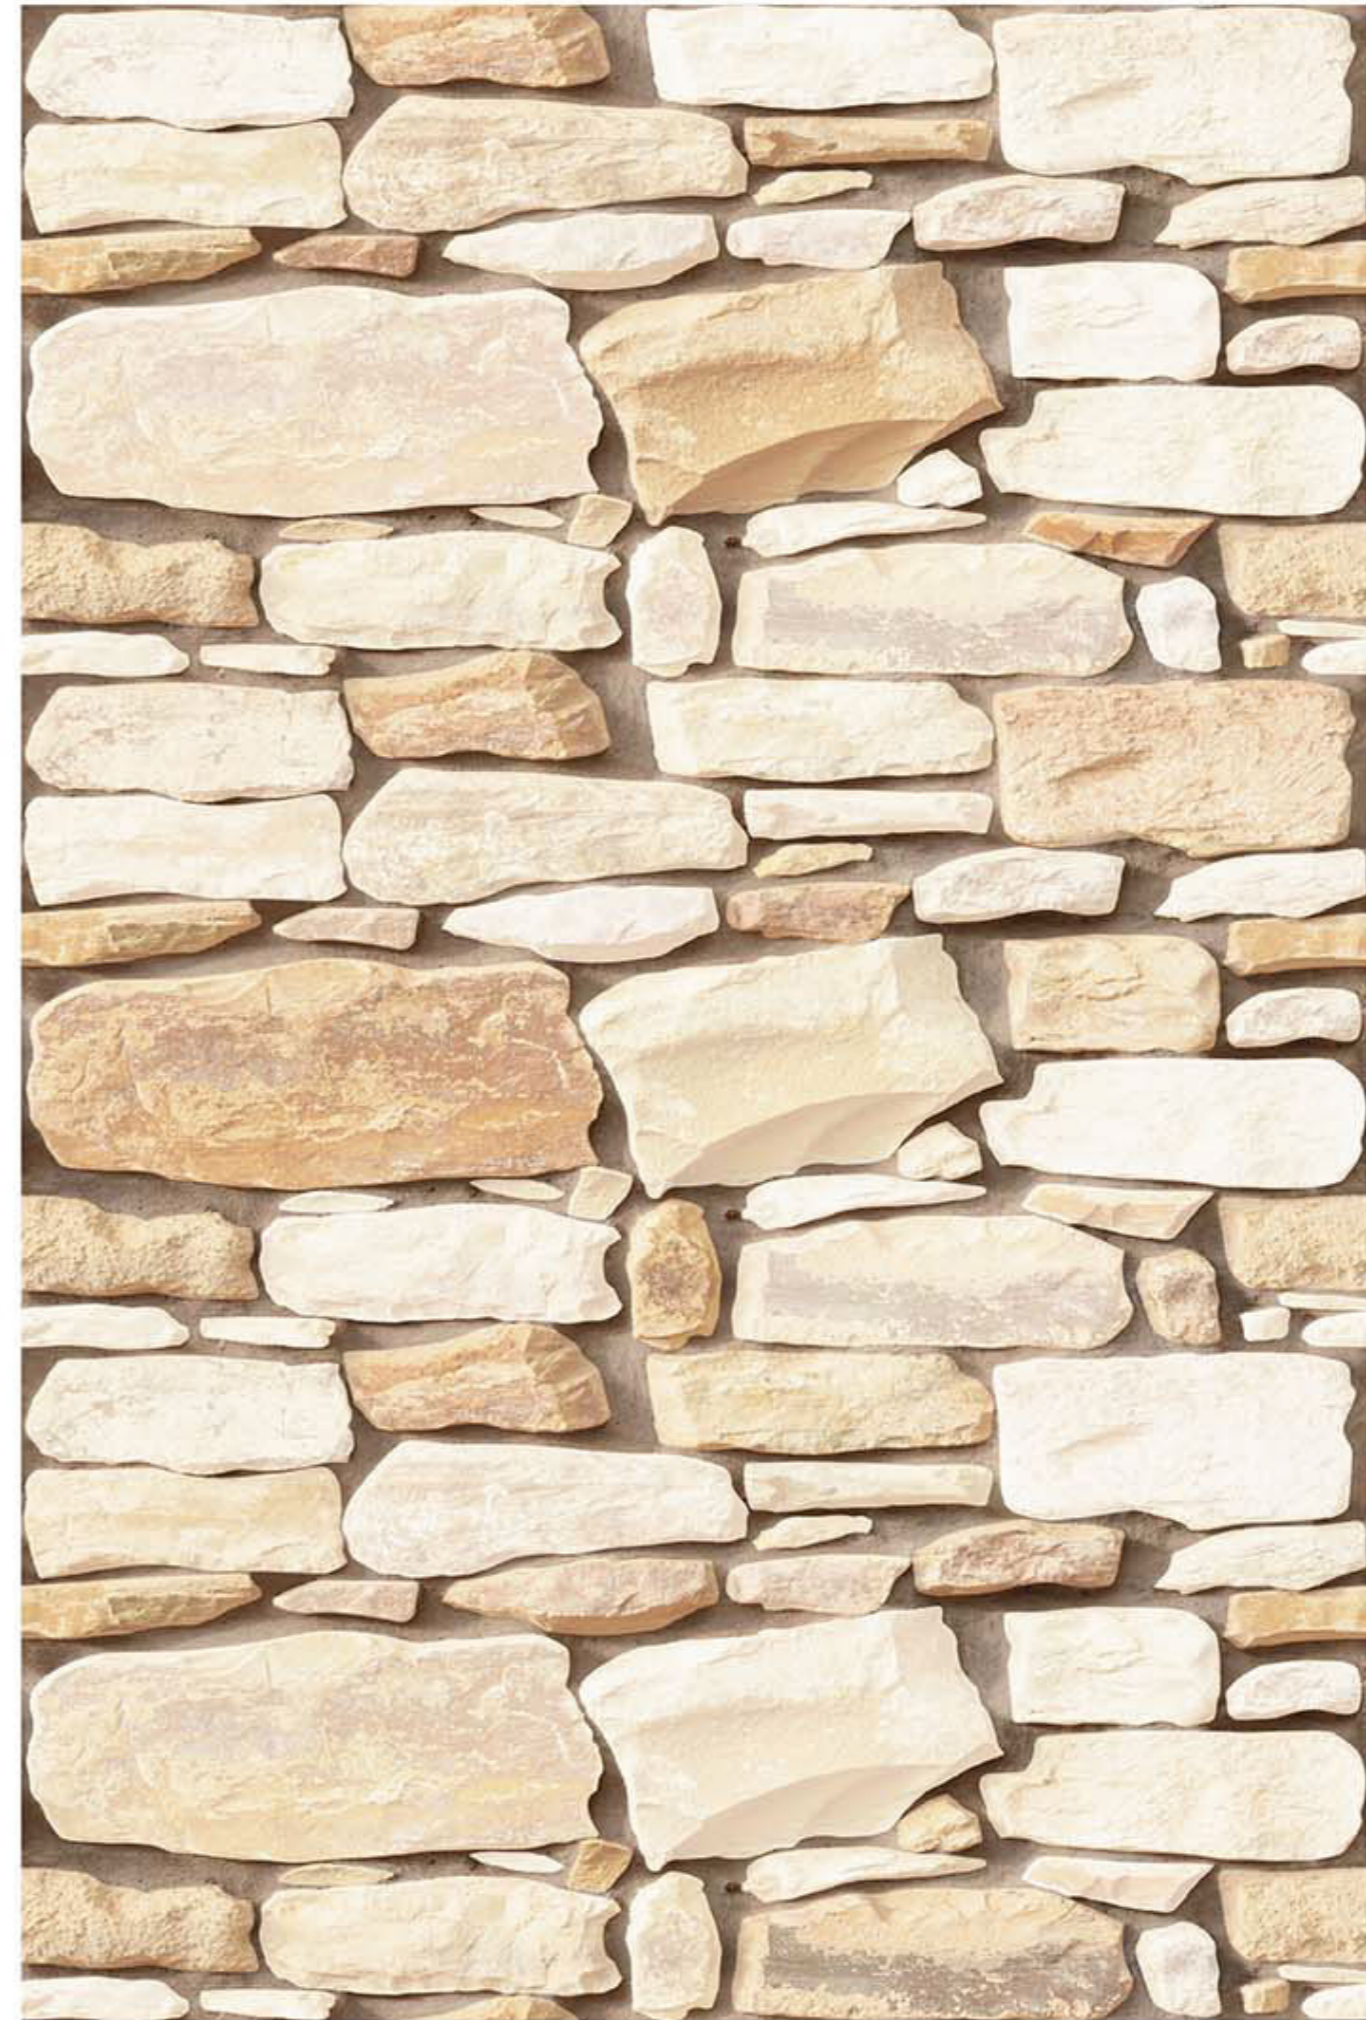

# PERRY

COLLECTION

**300x600 MM**

NATURAL STONE SURFACE

**MATT - SUGAR - VARNISH**

PERRY\_01

HIGH-DEEP  
PUNCH

DURABLE  
BODY

NATURAL  
LOOK

PERRY\_02

HIGH-DEEP  
PUNCH

DURABLE  
BODY

NATURAL  
LOOK

PERRY\_03

HIGH-DEEP  
PUNCH

DURABLE  
BODY