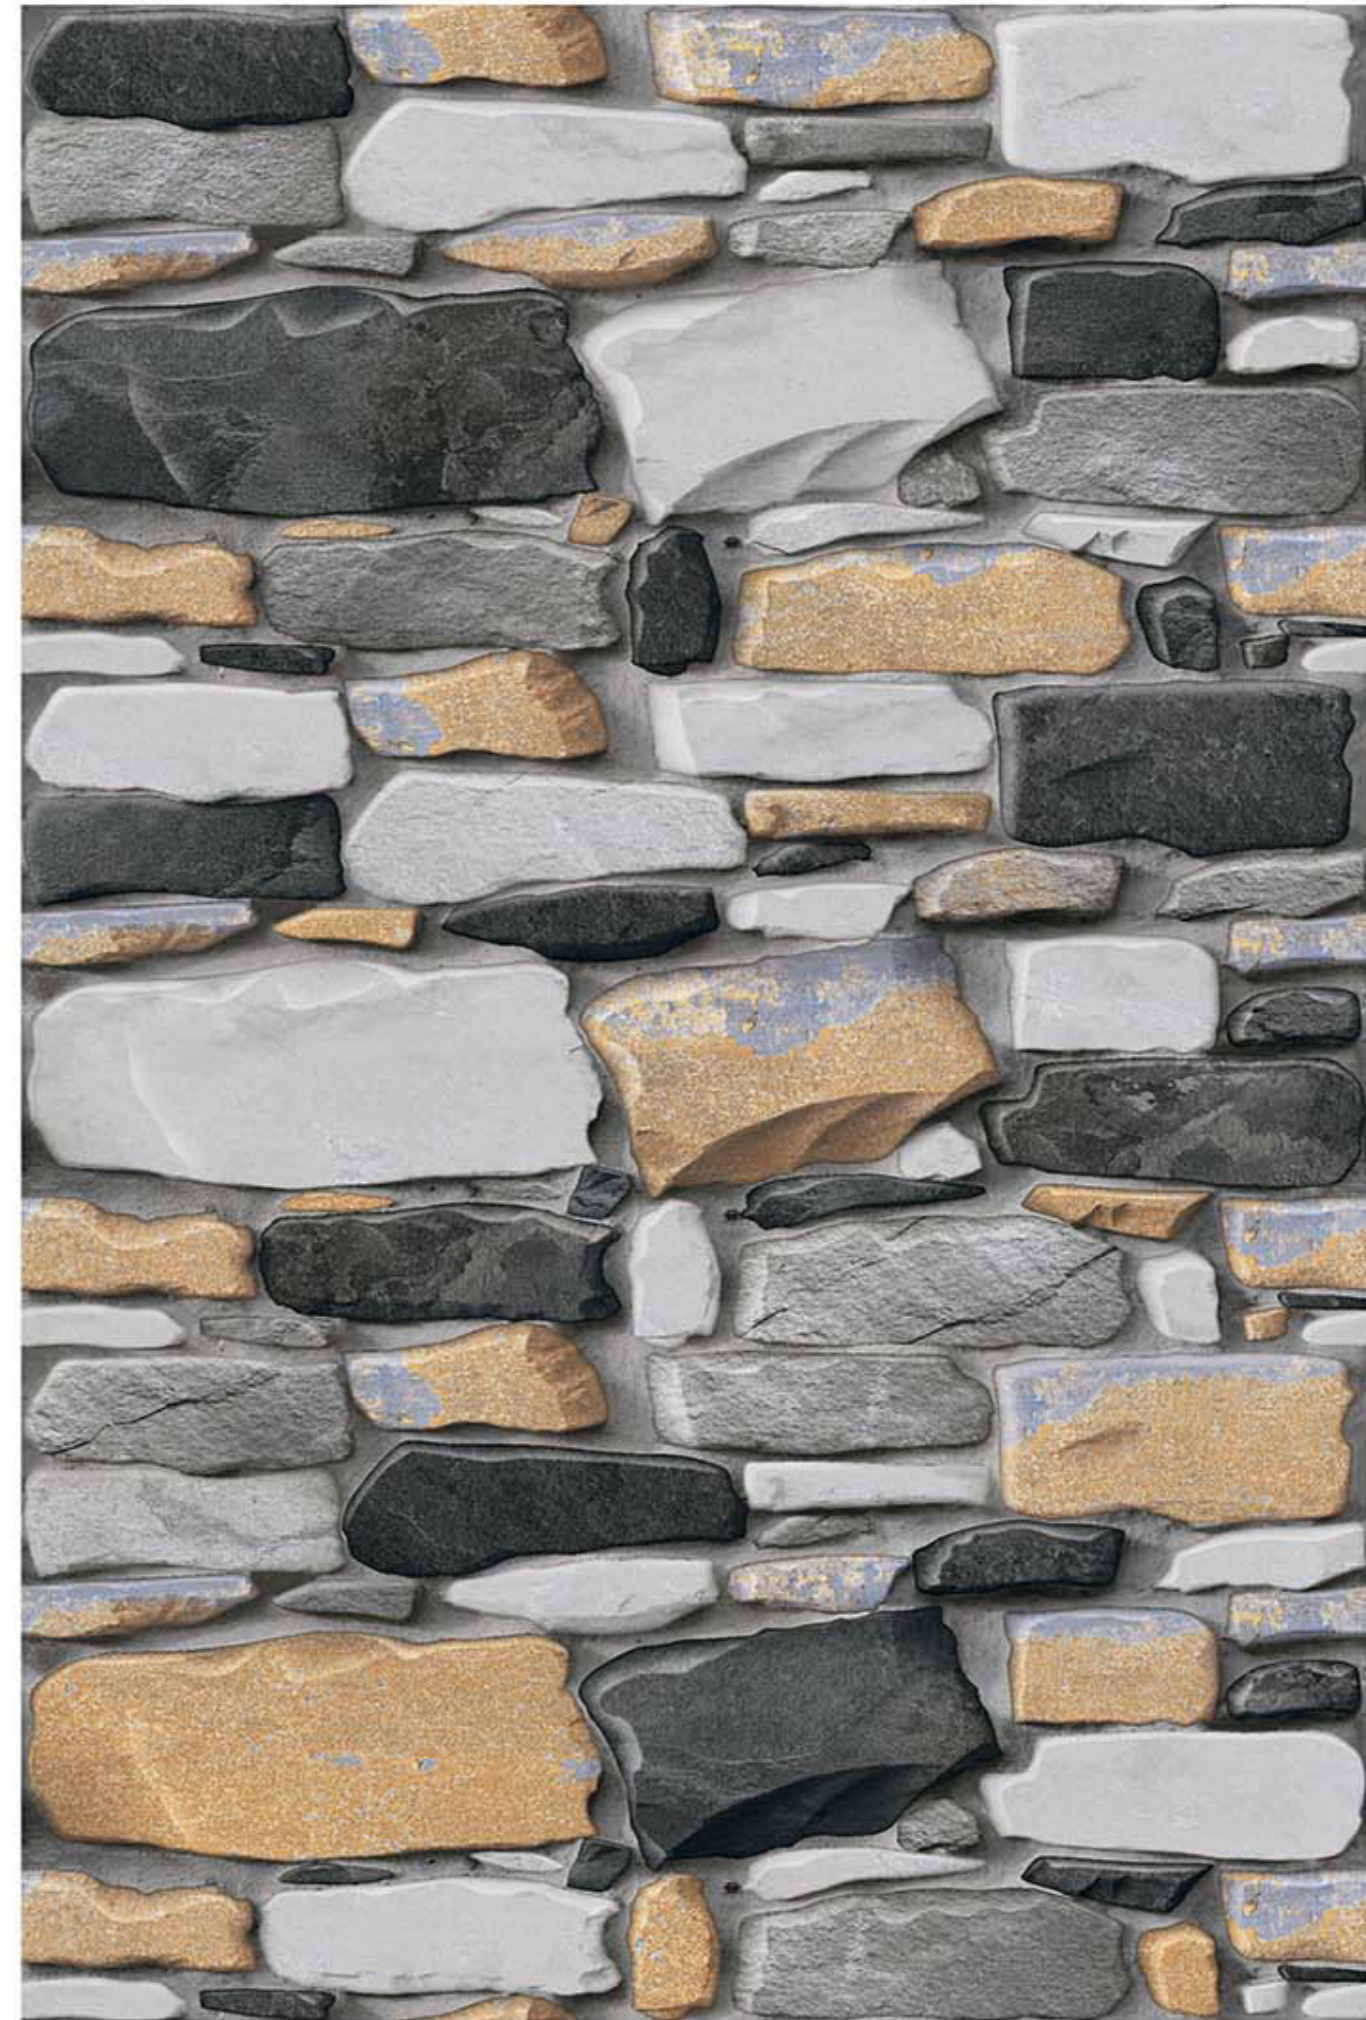

PERRY\_06

HIGH-DEEP  
PUNCH

DURABLE  
BODY

NATURAL  
LOOK

PERRY\_07

HIGH-DEEP  
PUNCH

DURABLE  
BODY

NATURAL  
LOOK