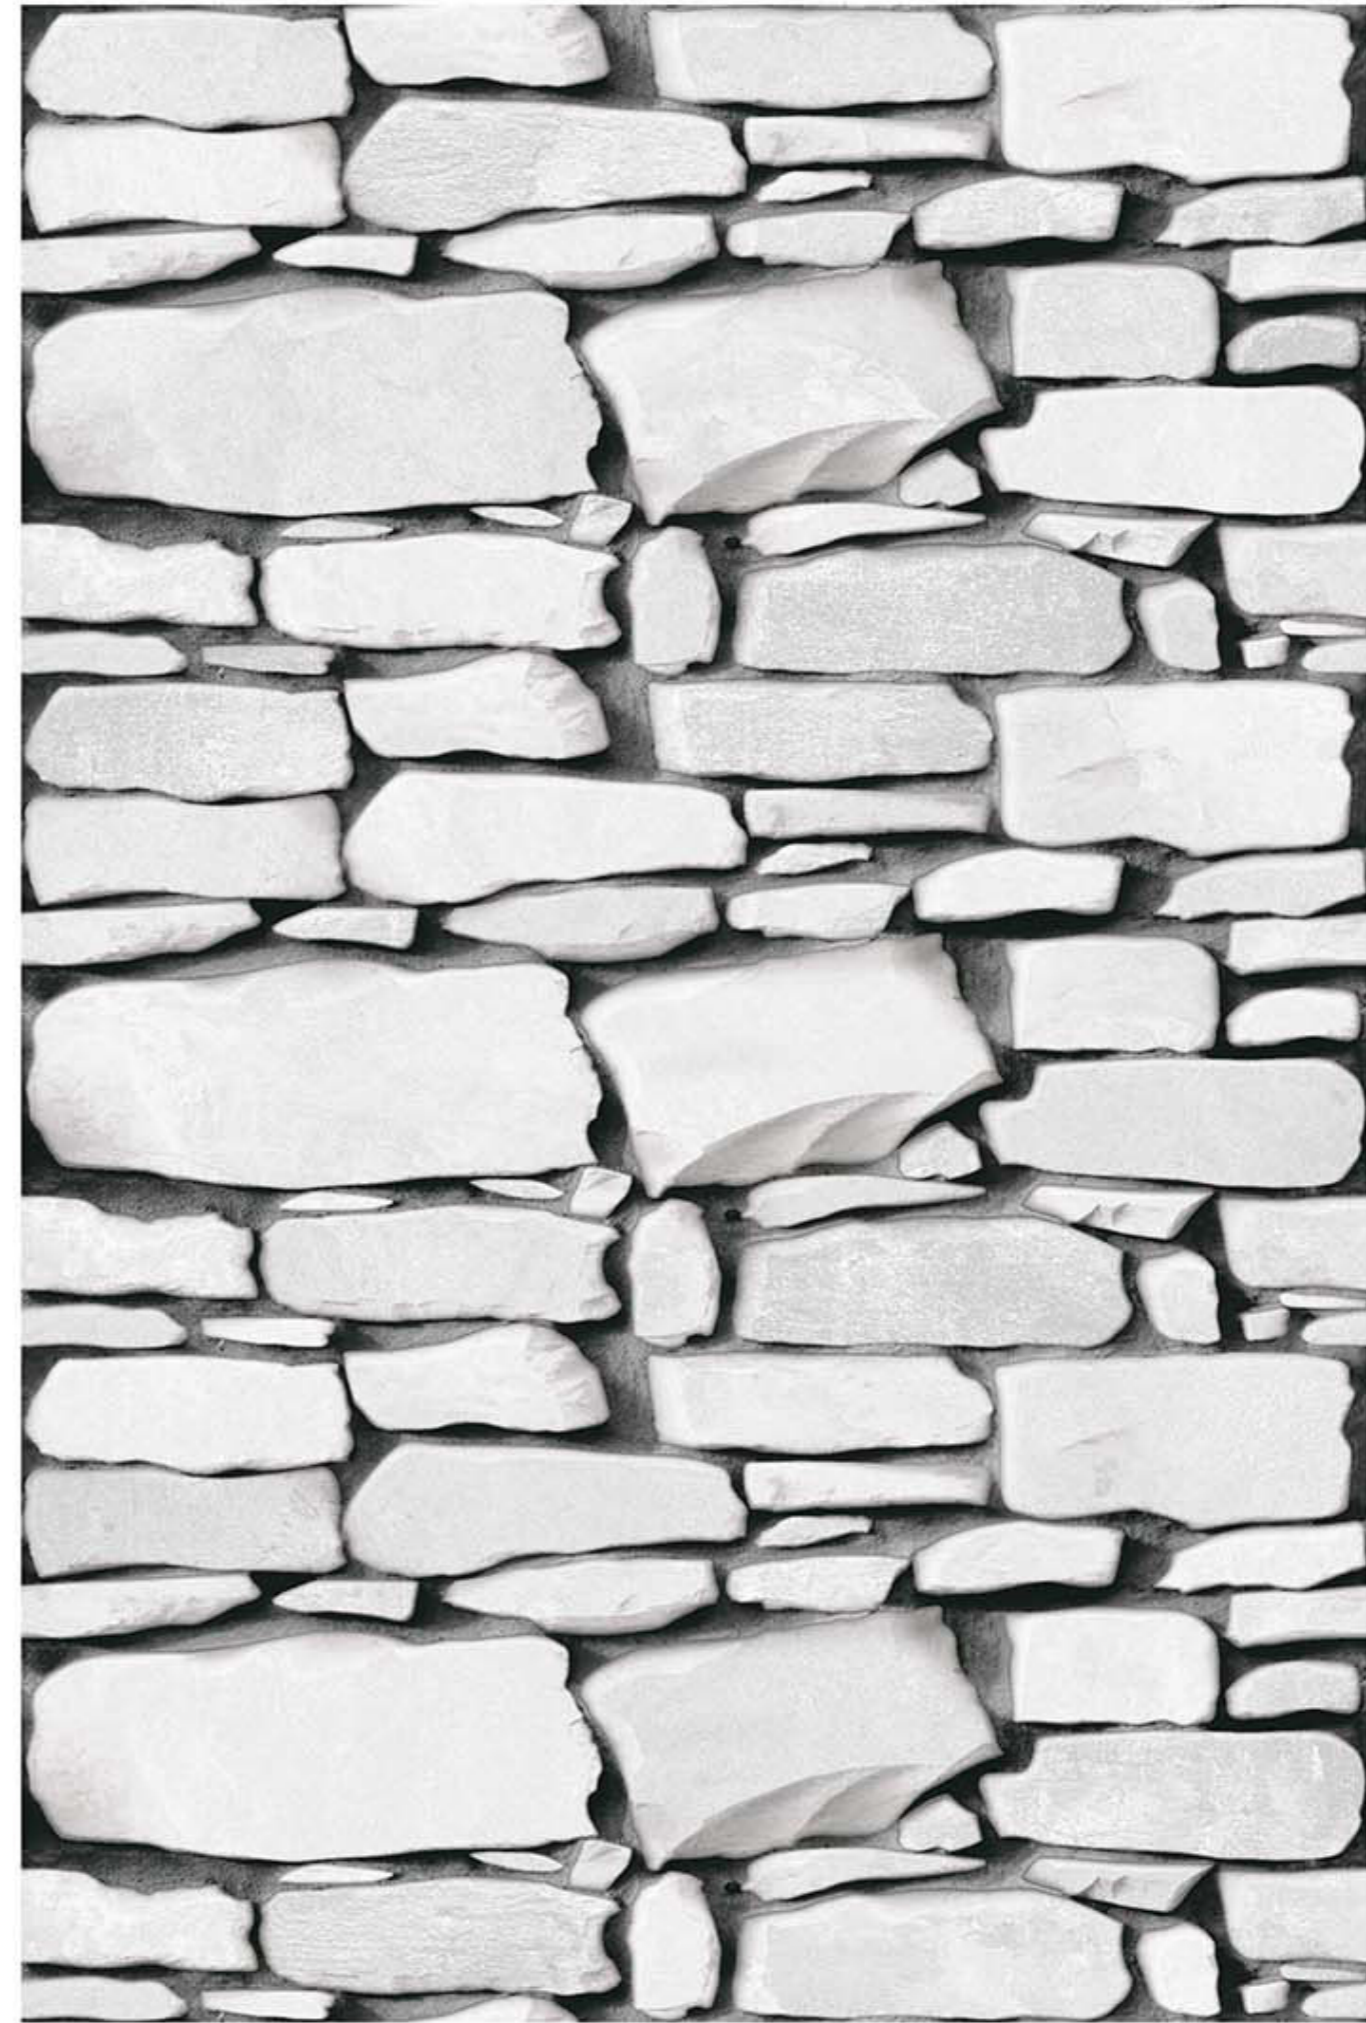

# PERRY\_12

HIGH-DEEP  
PUNCH

DURABLE  
BODY

NATURAL  
LOOK