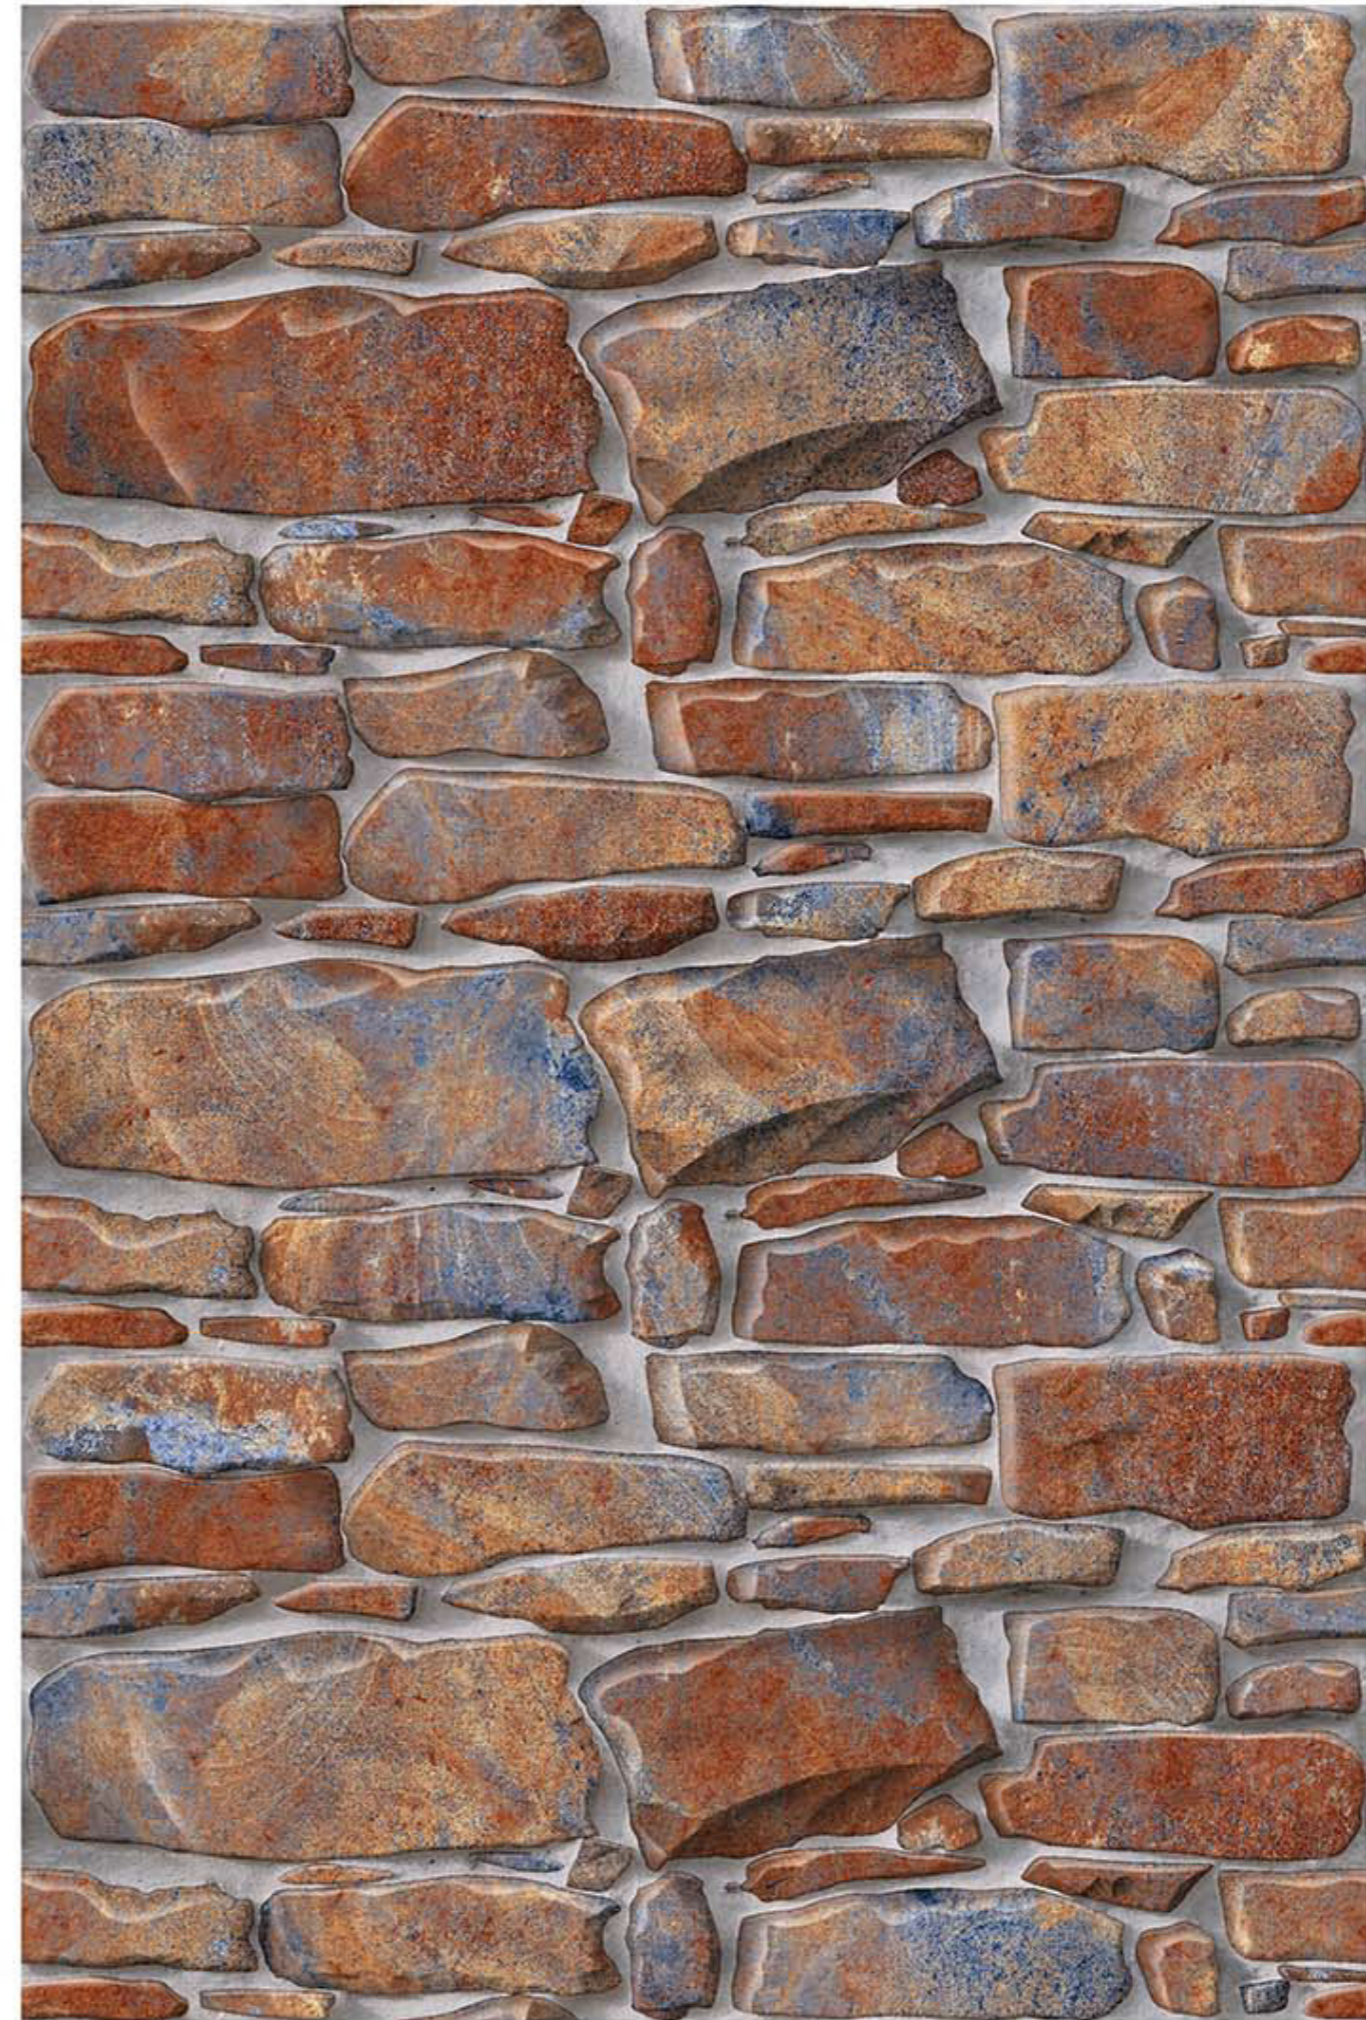

# PERRY\_15

HIGH-DEEP  
PUNCH

DURABLE  
BODY

NATURAL  
LOOK