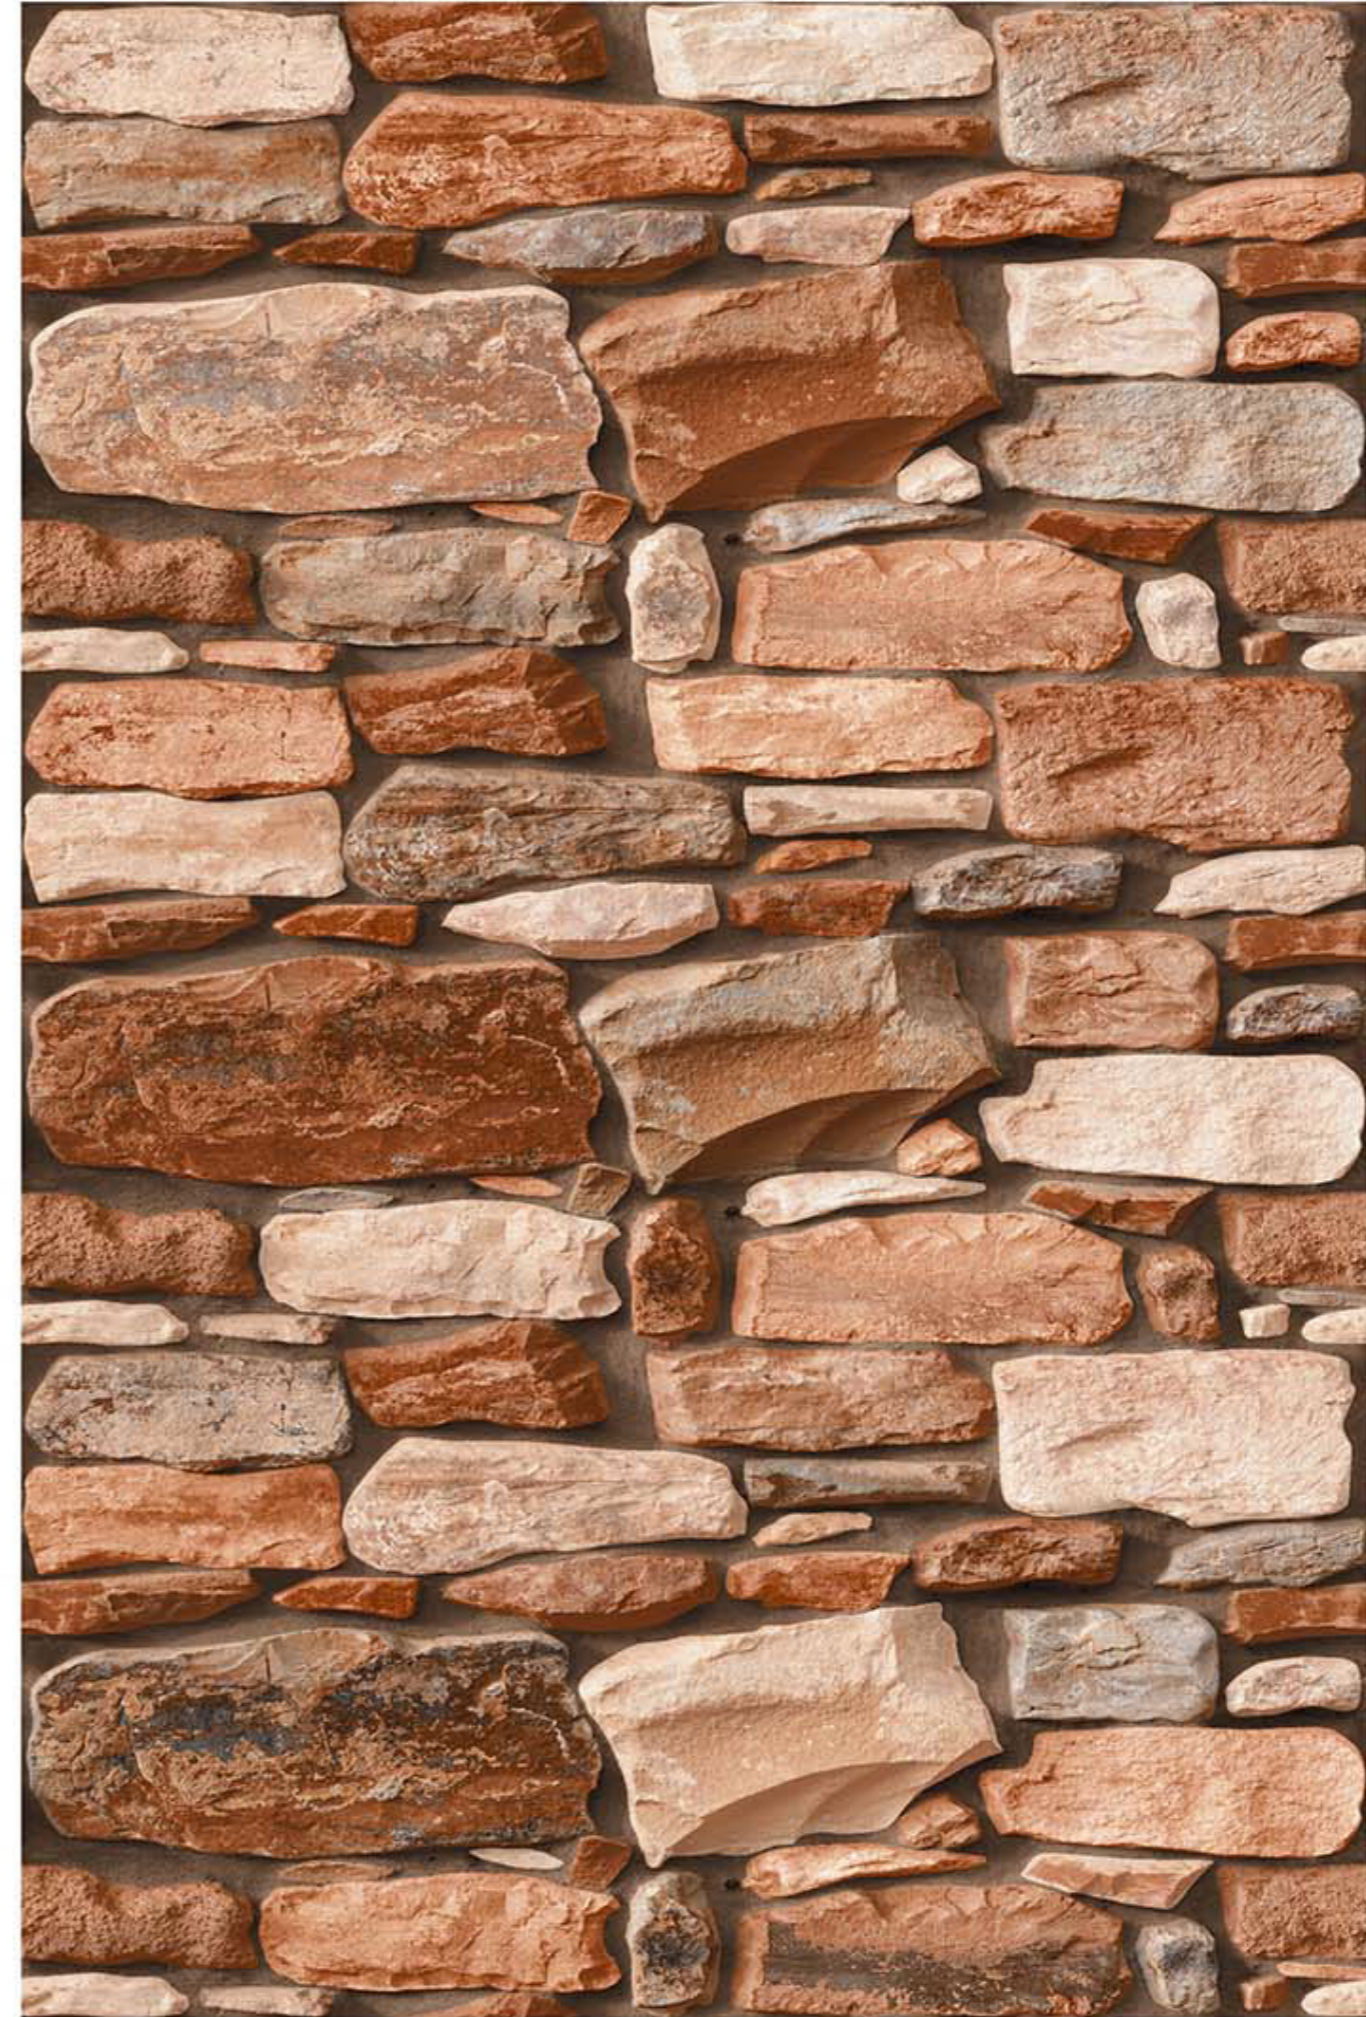

NATURAL  
LOOK

PERRY\_02

HIGH-DEEP  
PUNCH

DURABLE  
BODY

NATURAL  
LOOK

PERRY\_03

HIGH-DEEP  
PUNCH

DURABLE  
BODY