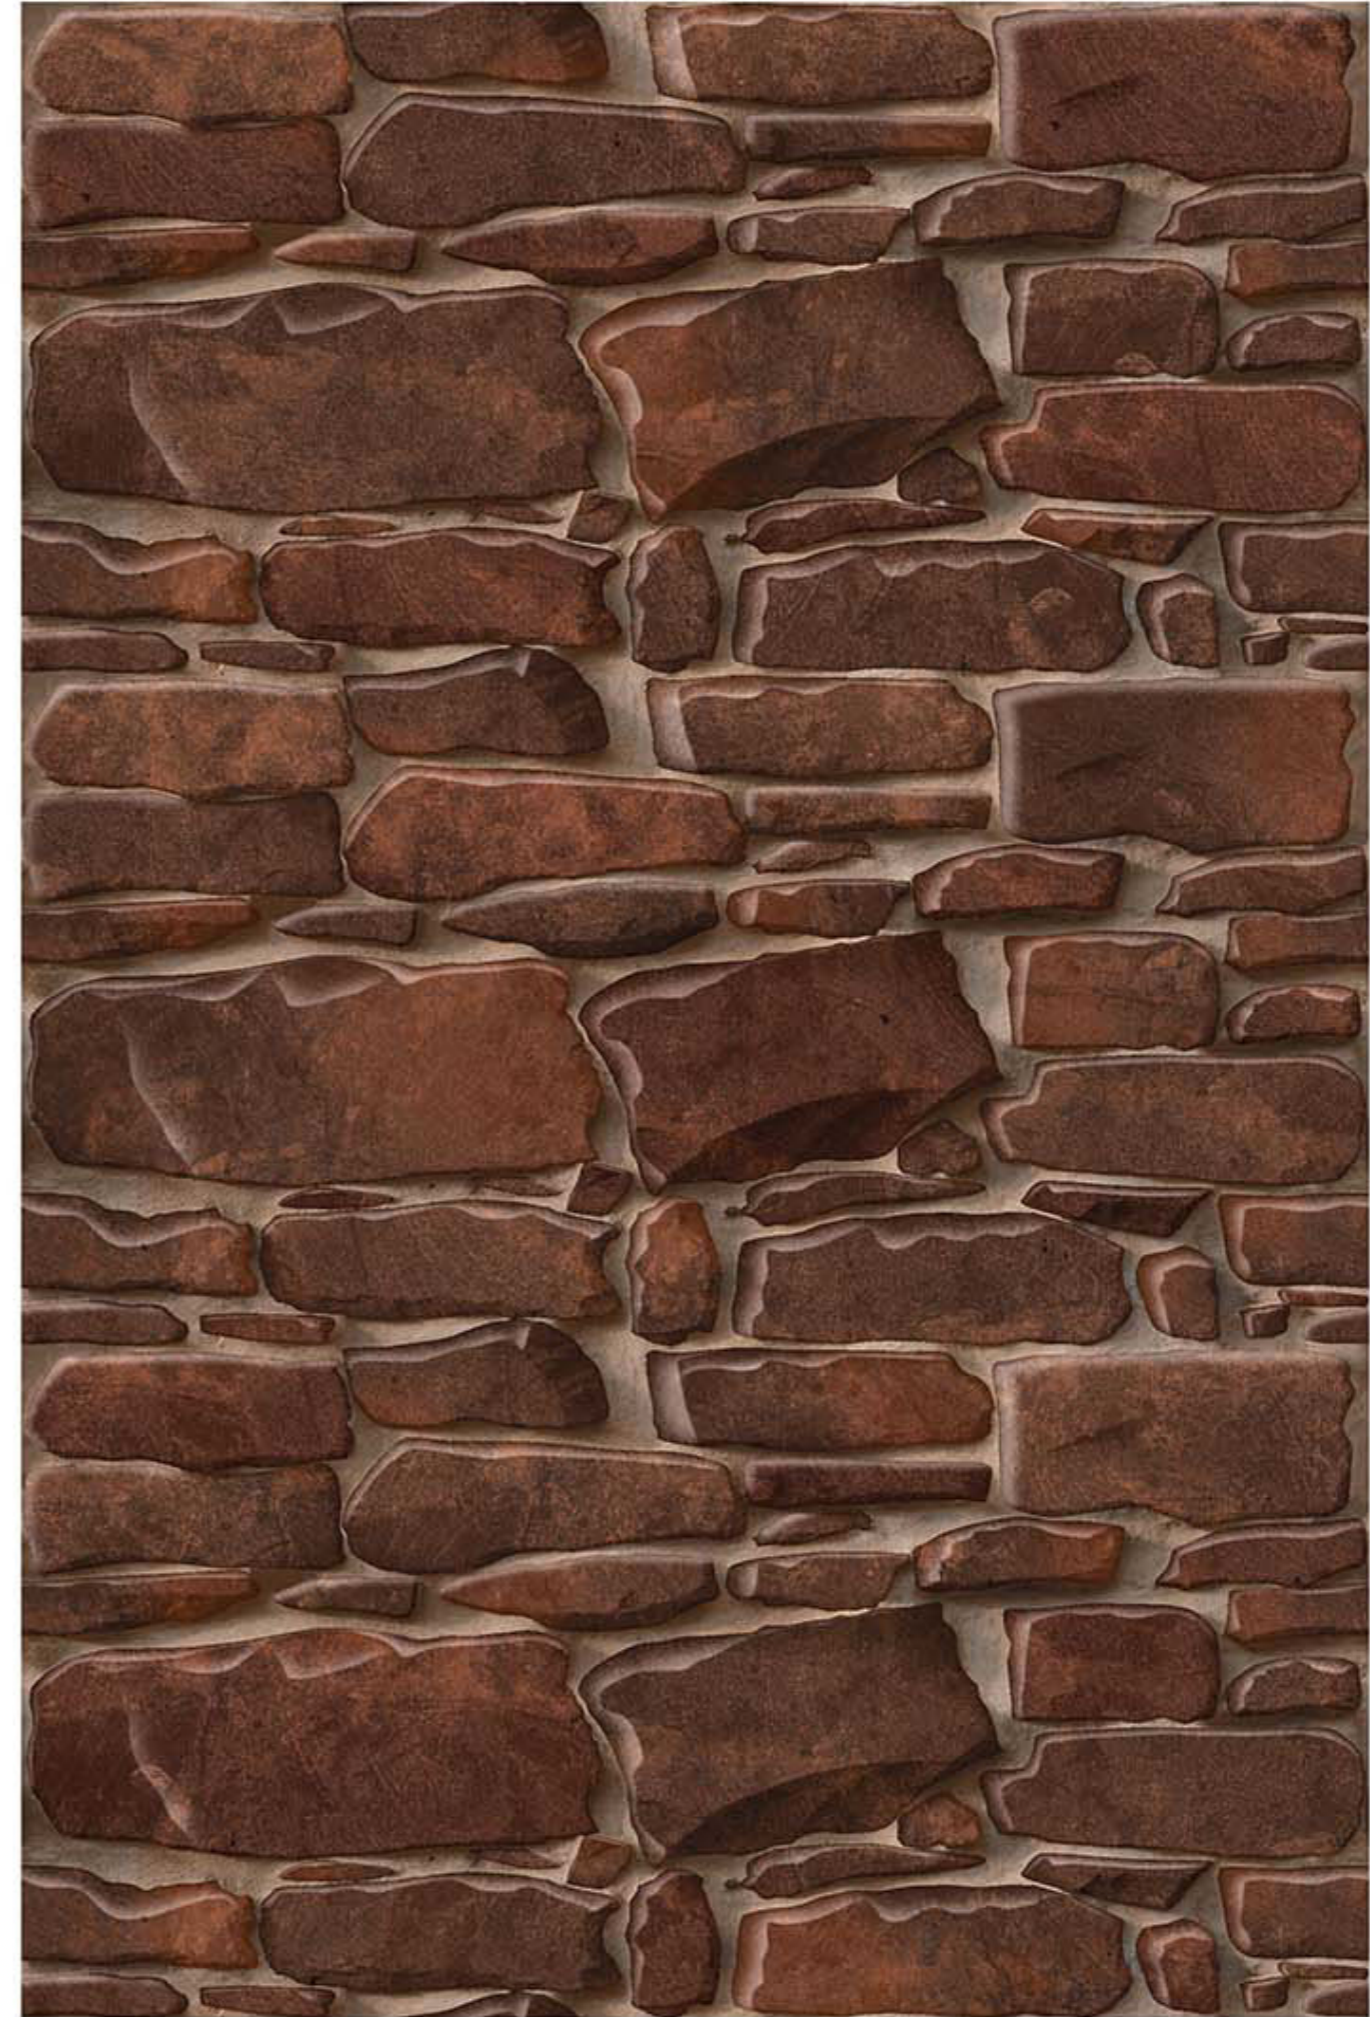

PERRY\_06

HIGH-DEEP  
PUNCH

DURABLE  
BODY

NATURAL  
LOOK

PERRY\_07

HIGH-DEEP  
PUNCH

DURABLE  
BODY

NATURAL  
LOOK