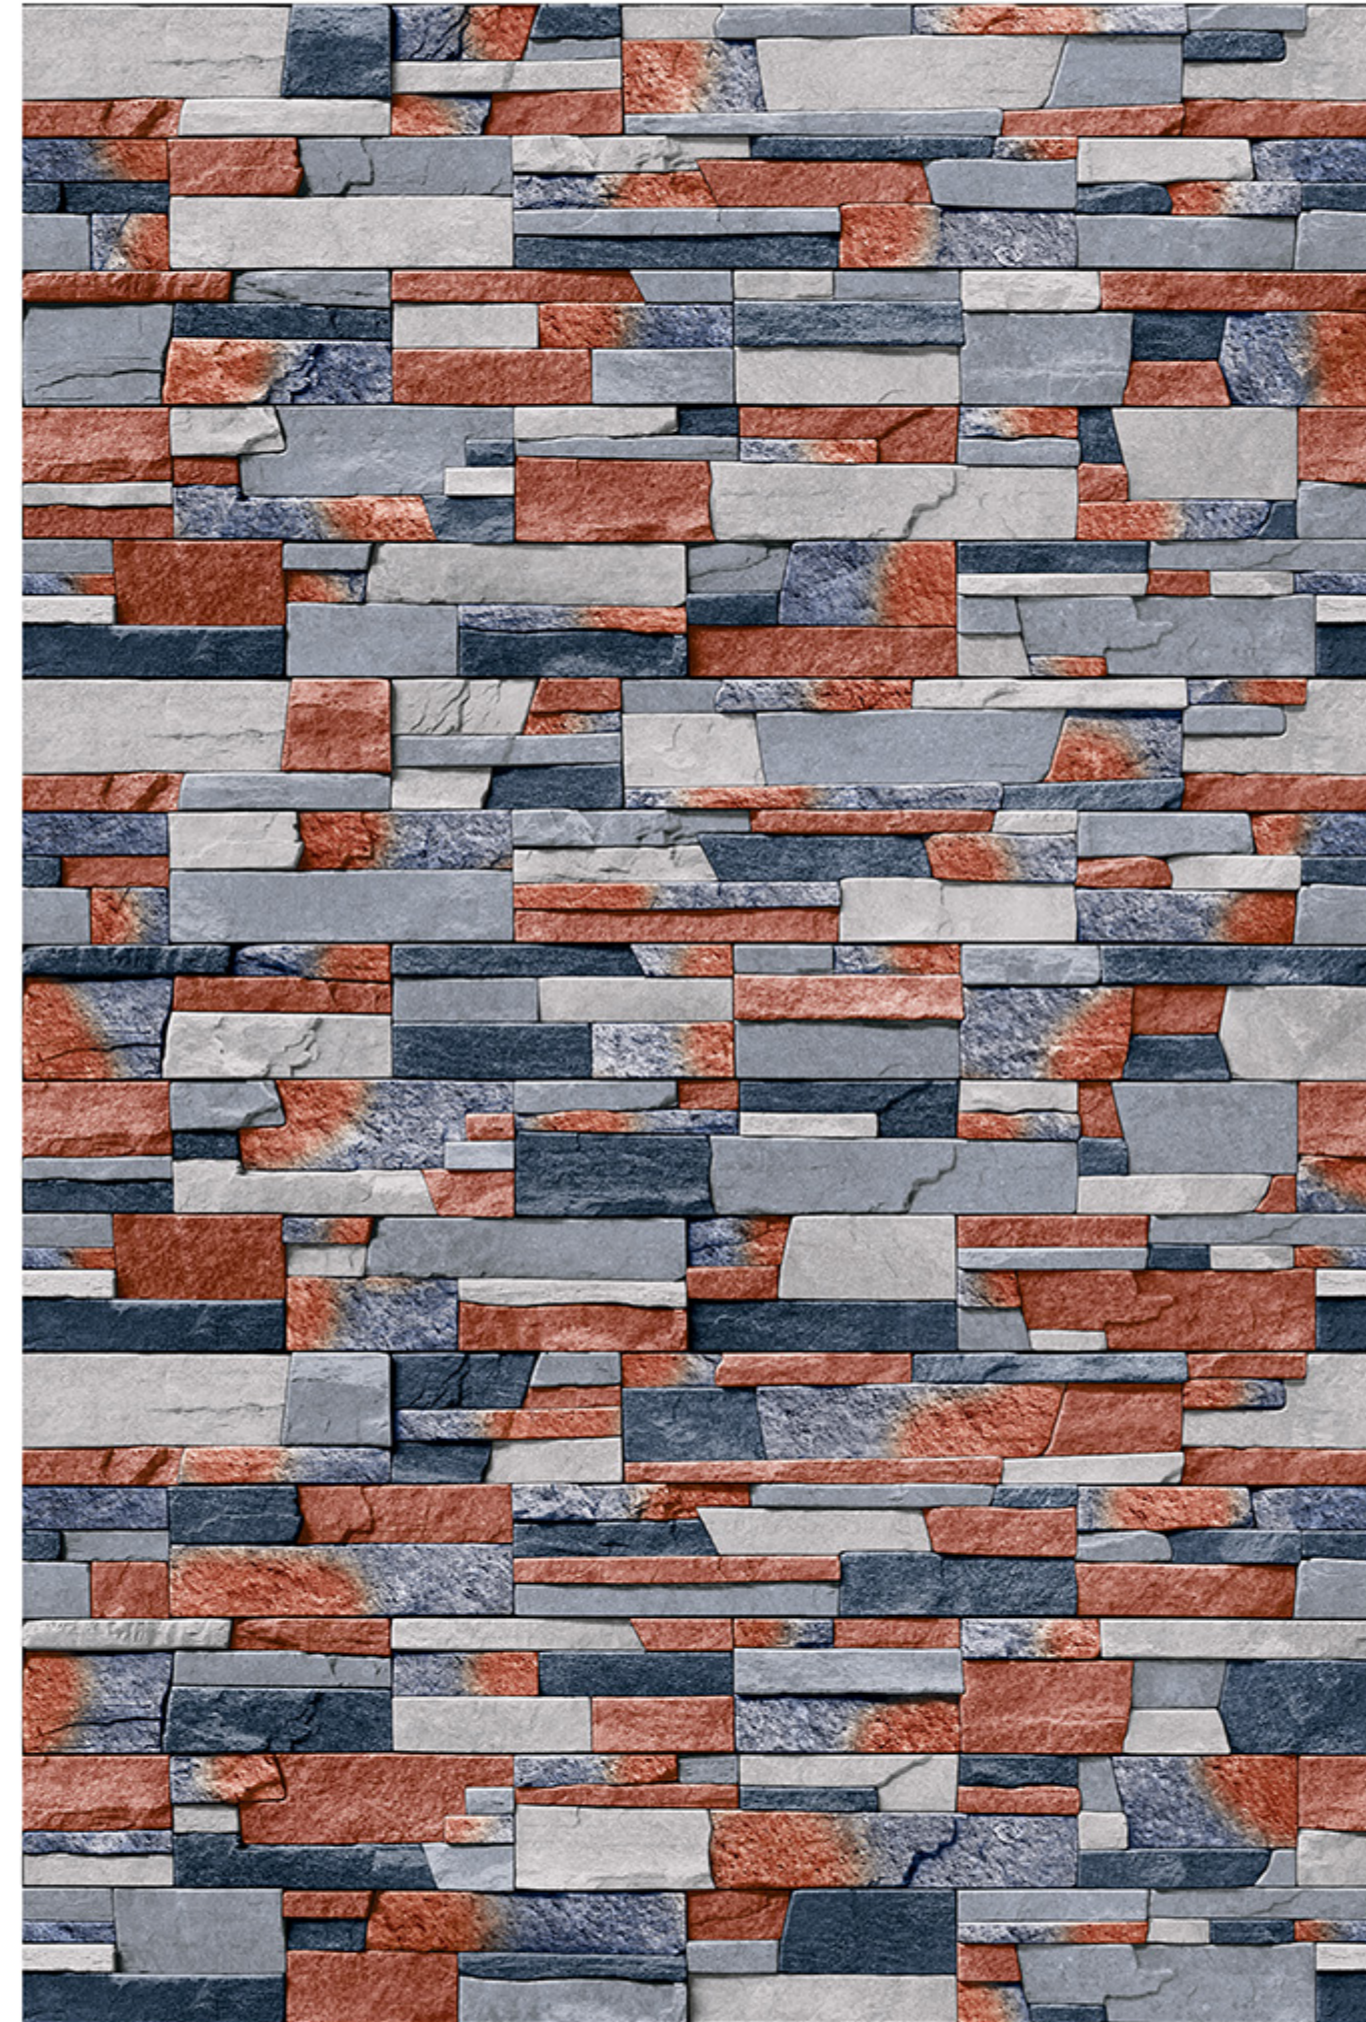

HIGH-DEEP  
PUNCH

DURABLE  
BODY

NATURAL  
LOOK

100%  
WATER PROOF

TISSOT\_18

RANDOM  
DESIGN

HIGH-DEEP  
PUNCH

DURABLE  
BODY