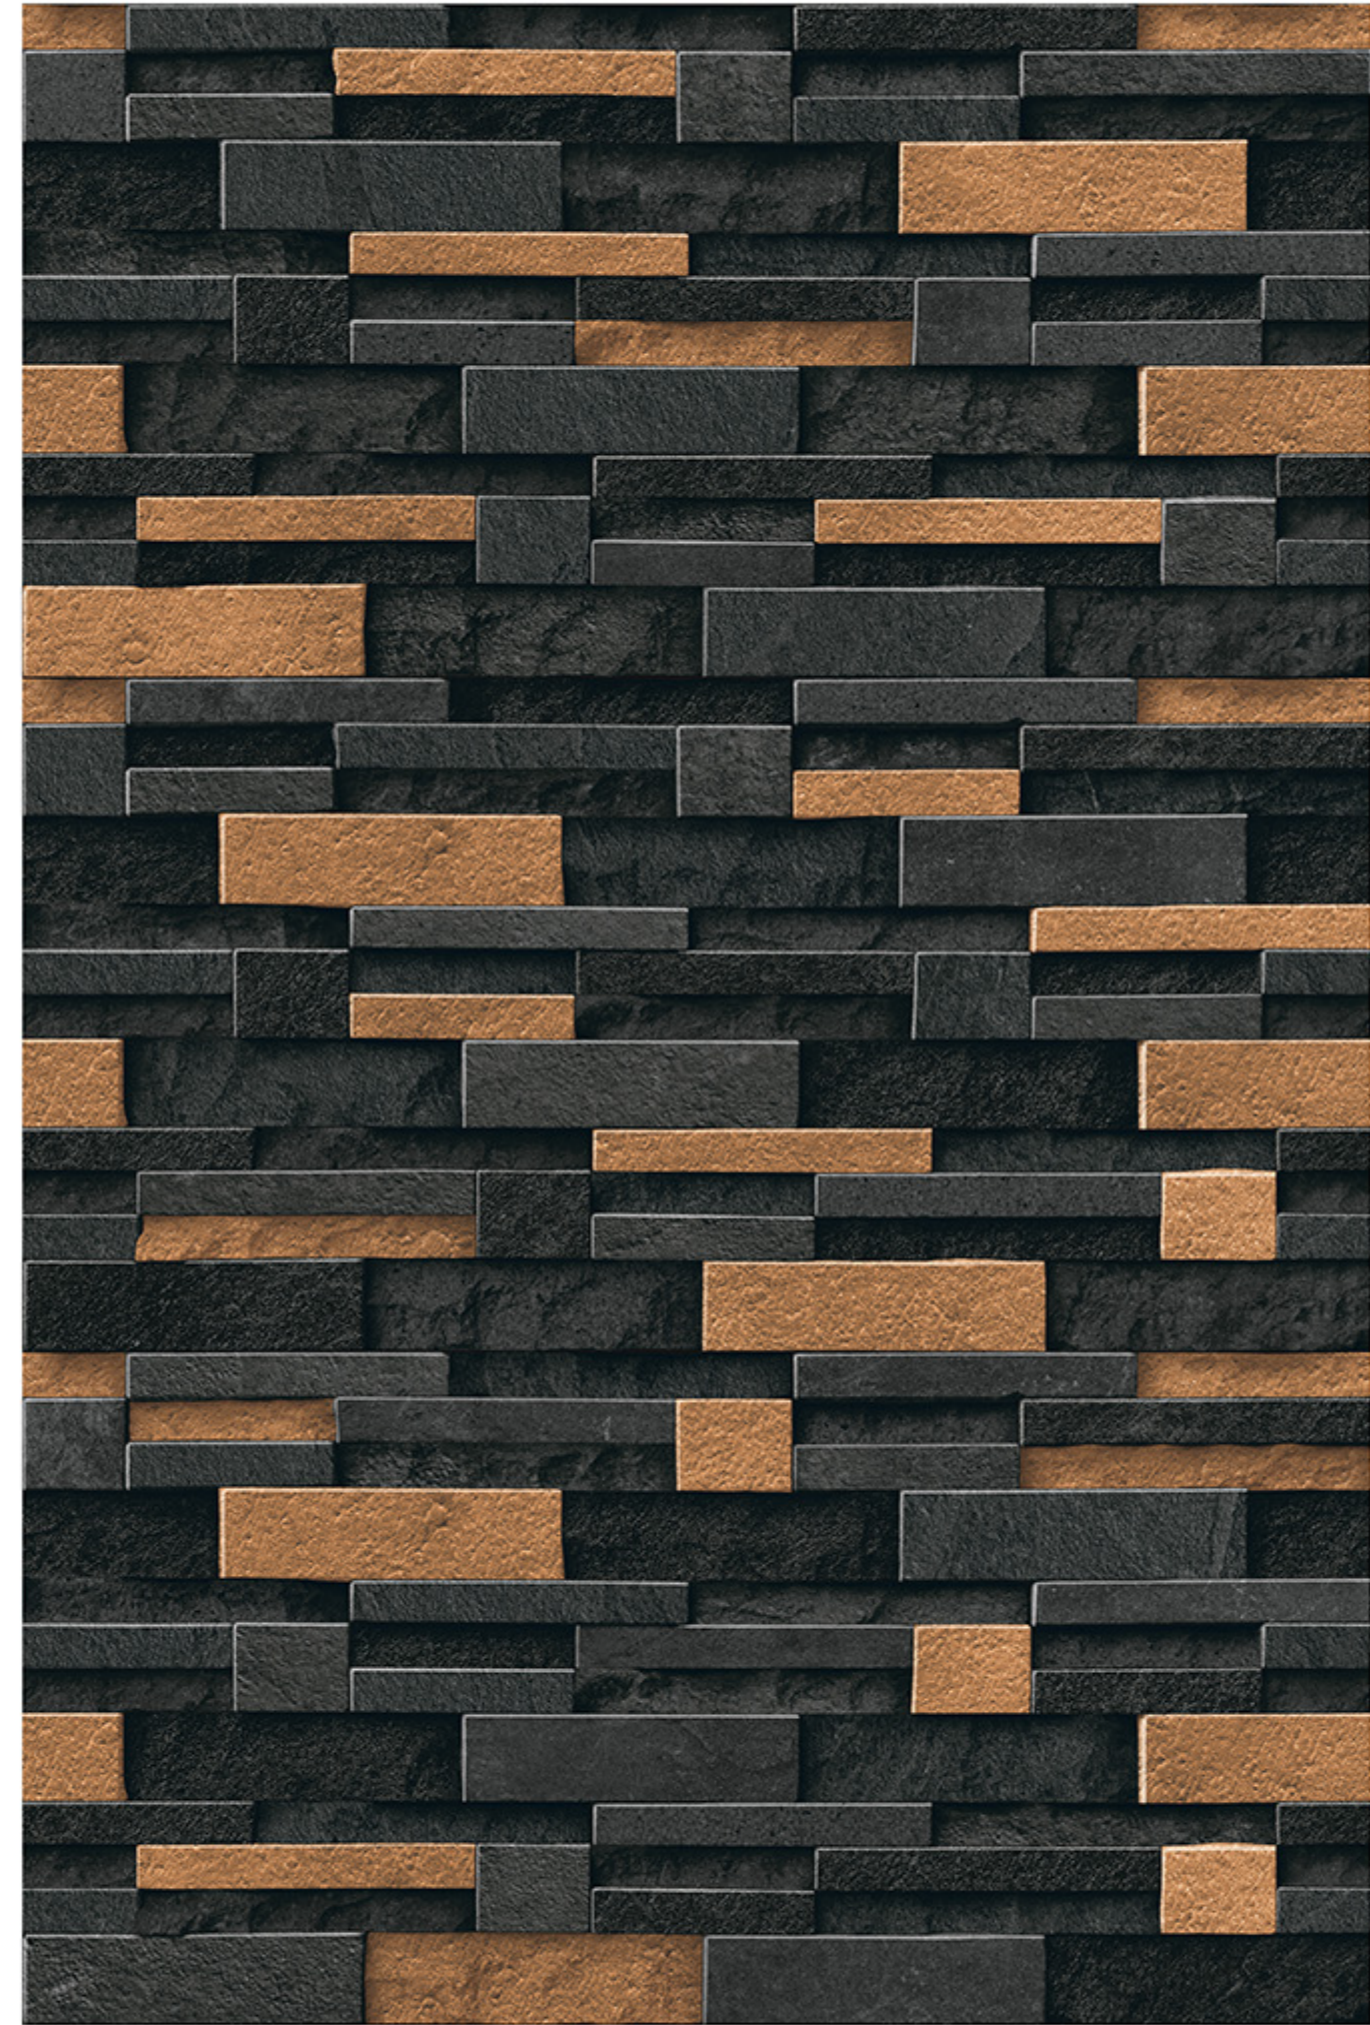

# THOMAS\_02

RANDOM  
DESIGN

HIGH-DEEP  
PUNCH

DURABLE  
BODY

NATURAL  
LOOK

100%  
WATER PROOF