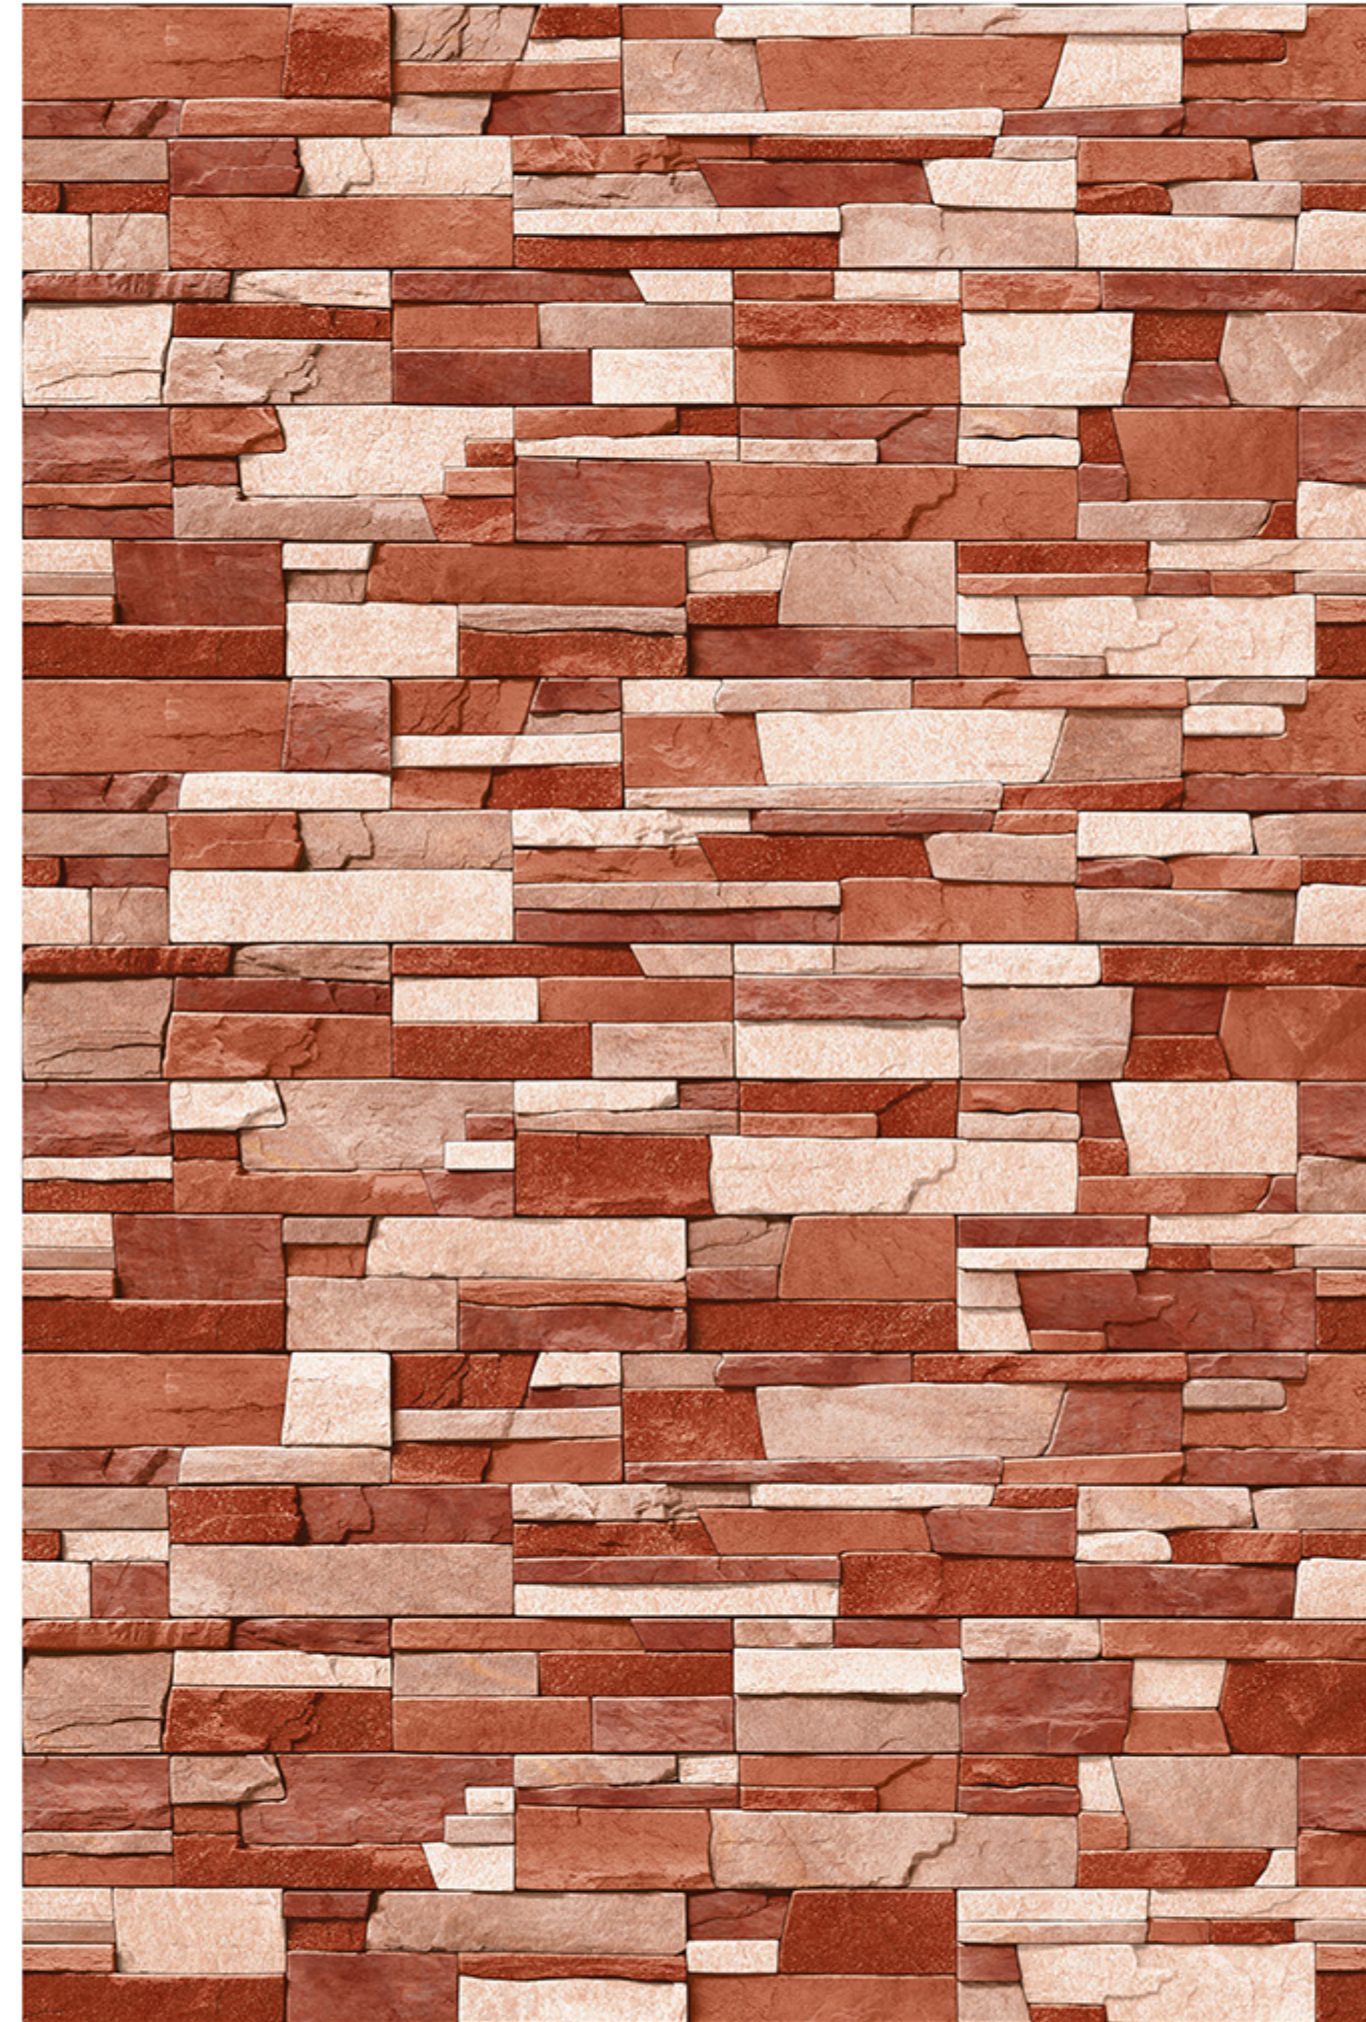

NATURAL  
LOOK

100%  
WATER PROOF

TISSOT\_04

RANDOM  
DESIGN

HIGH-DEEP  
PUNCH

DURABLE  
BODY

NATURAL  
LOOK

100%  
WATER PROOF