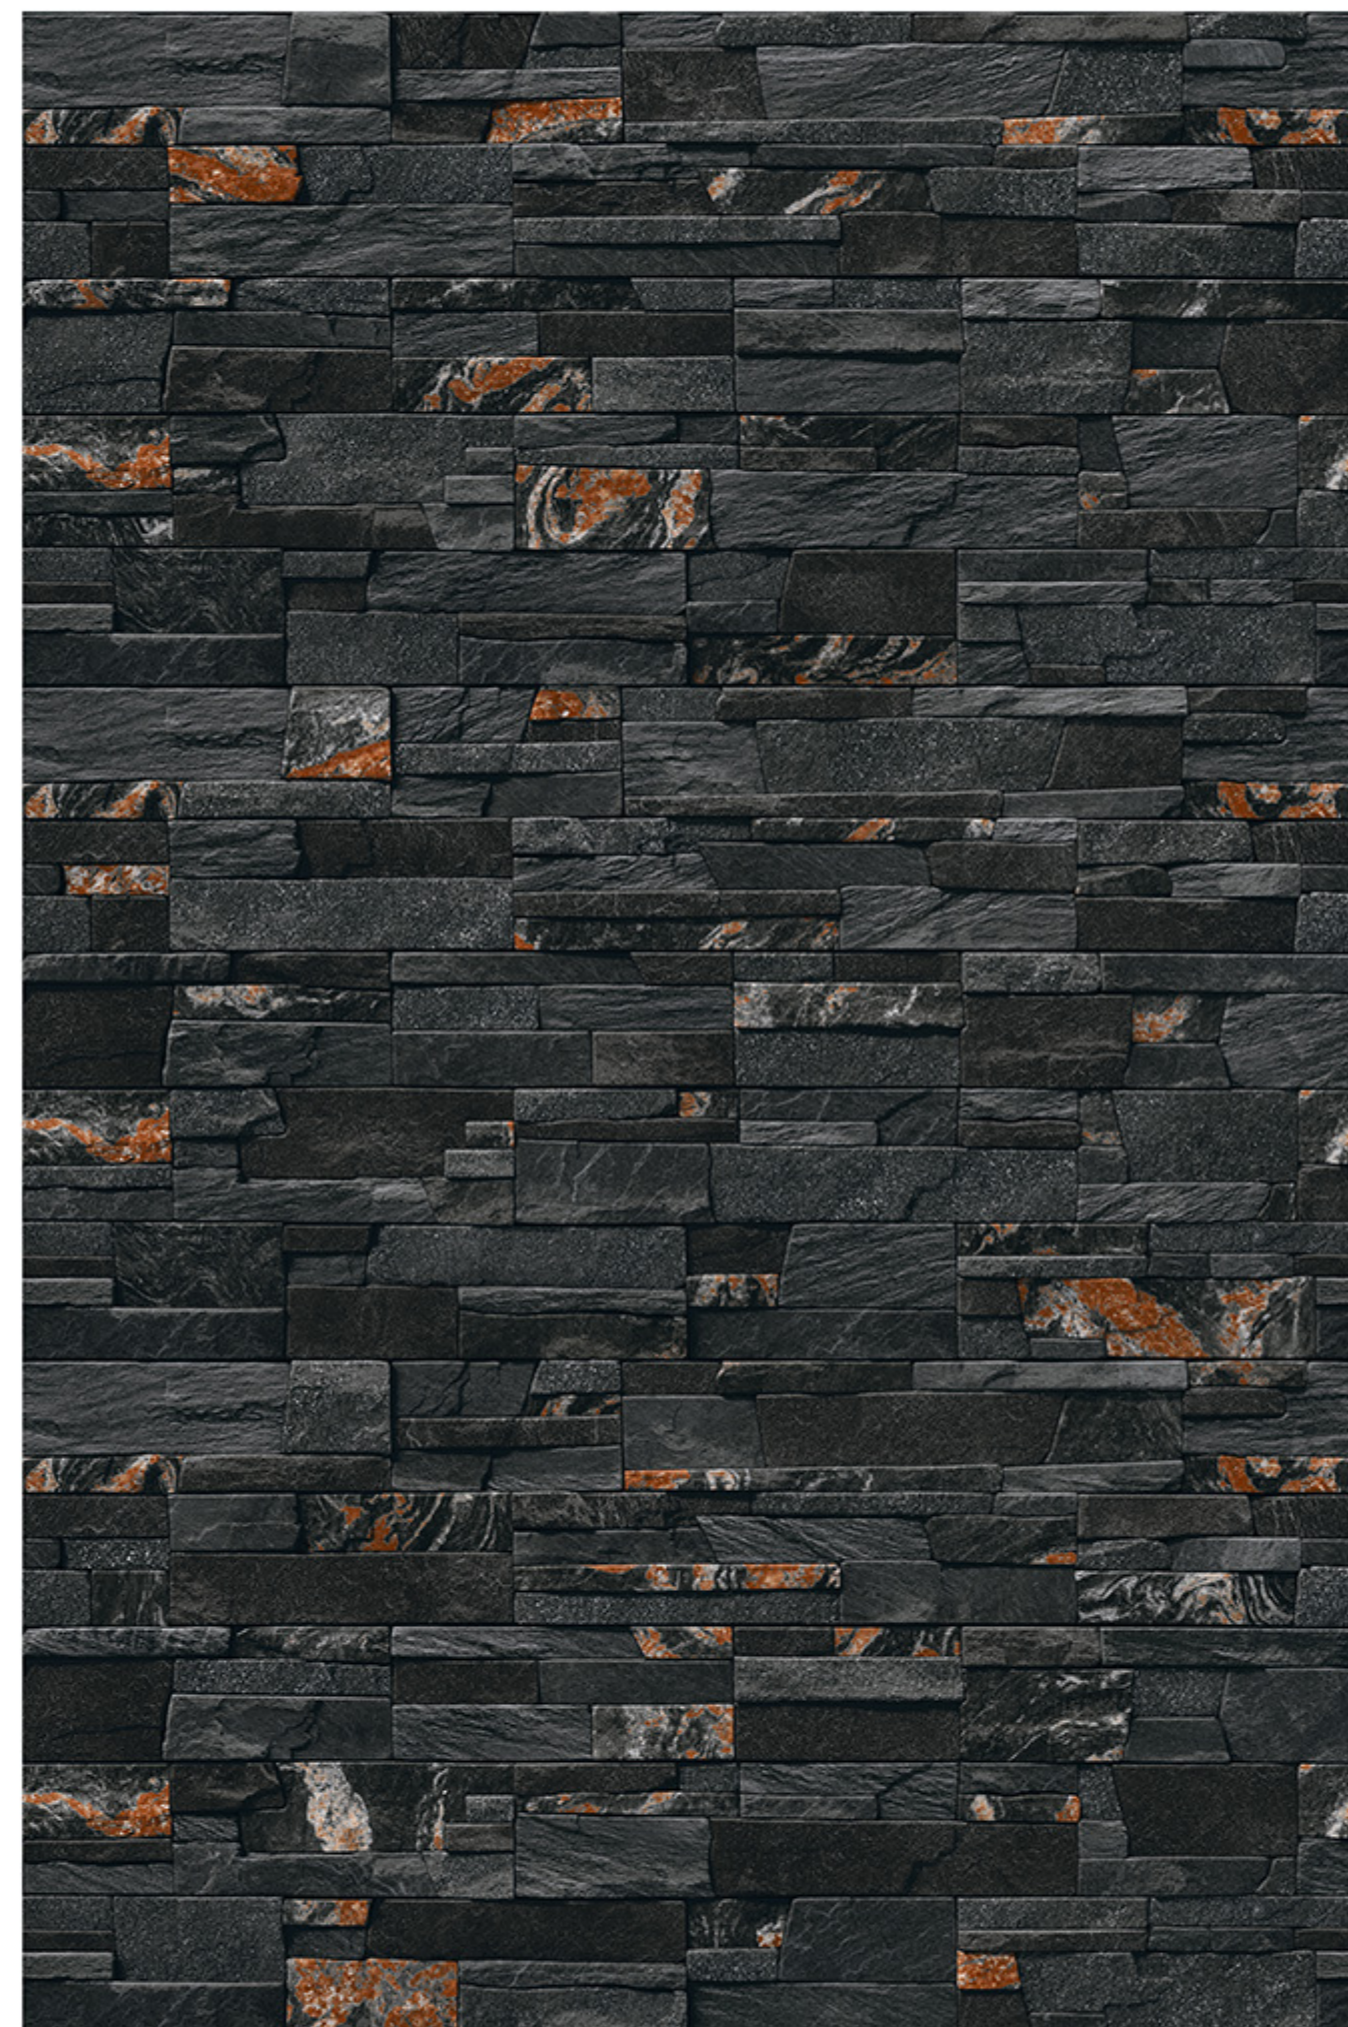

TISSOT_03

RANDOM
DESIGN

HIGH-DEEP
PUNCH

DURABLE
BODY

NATURAL
LOOK

100%
WATER PROOF