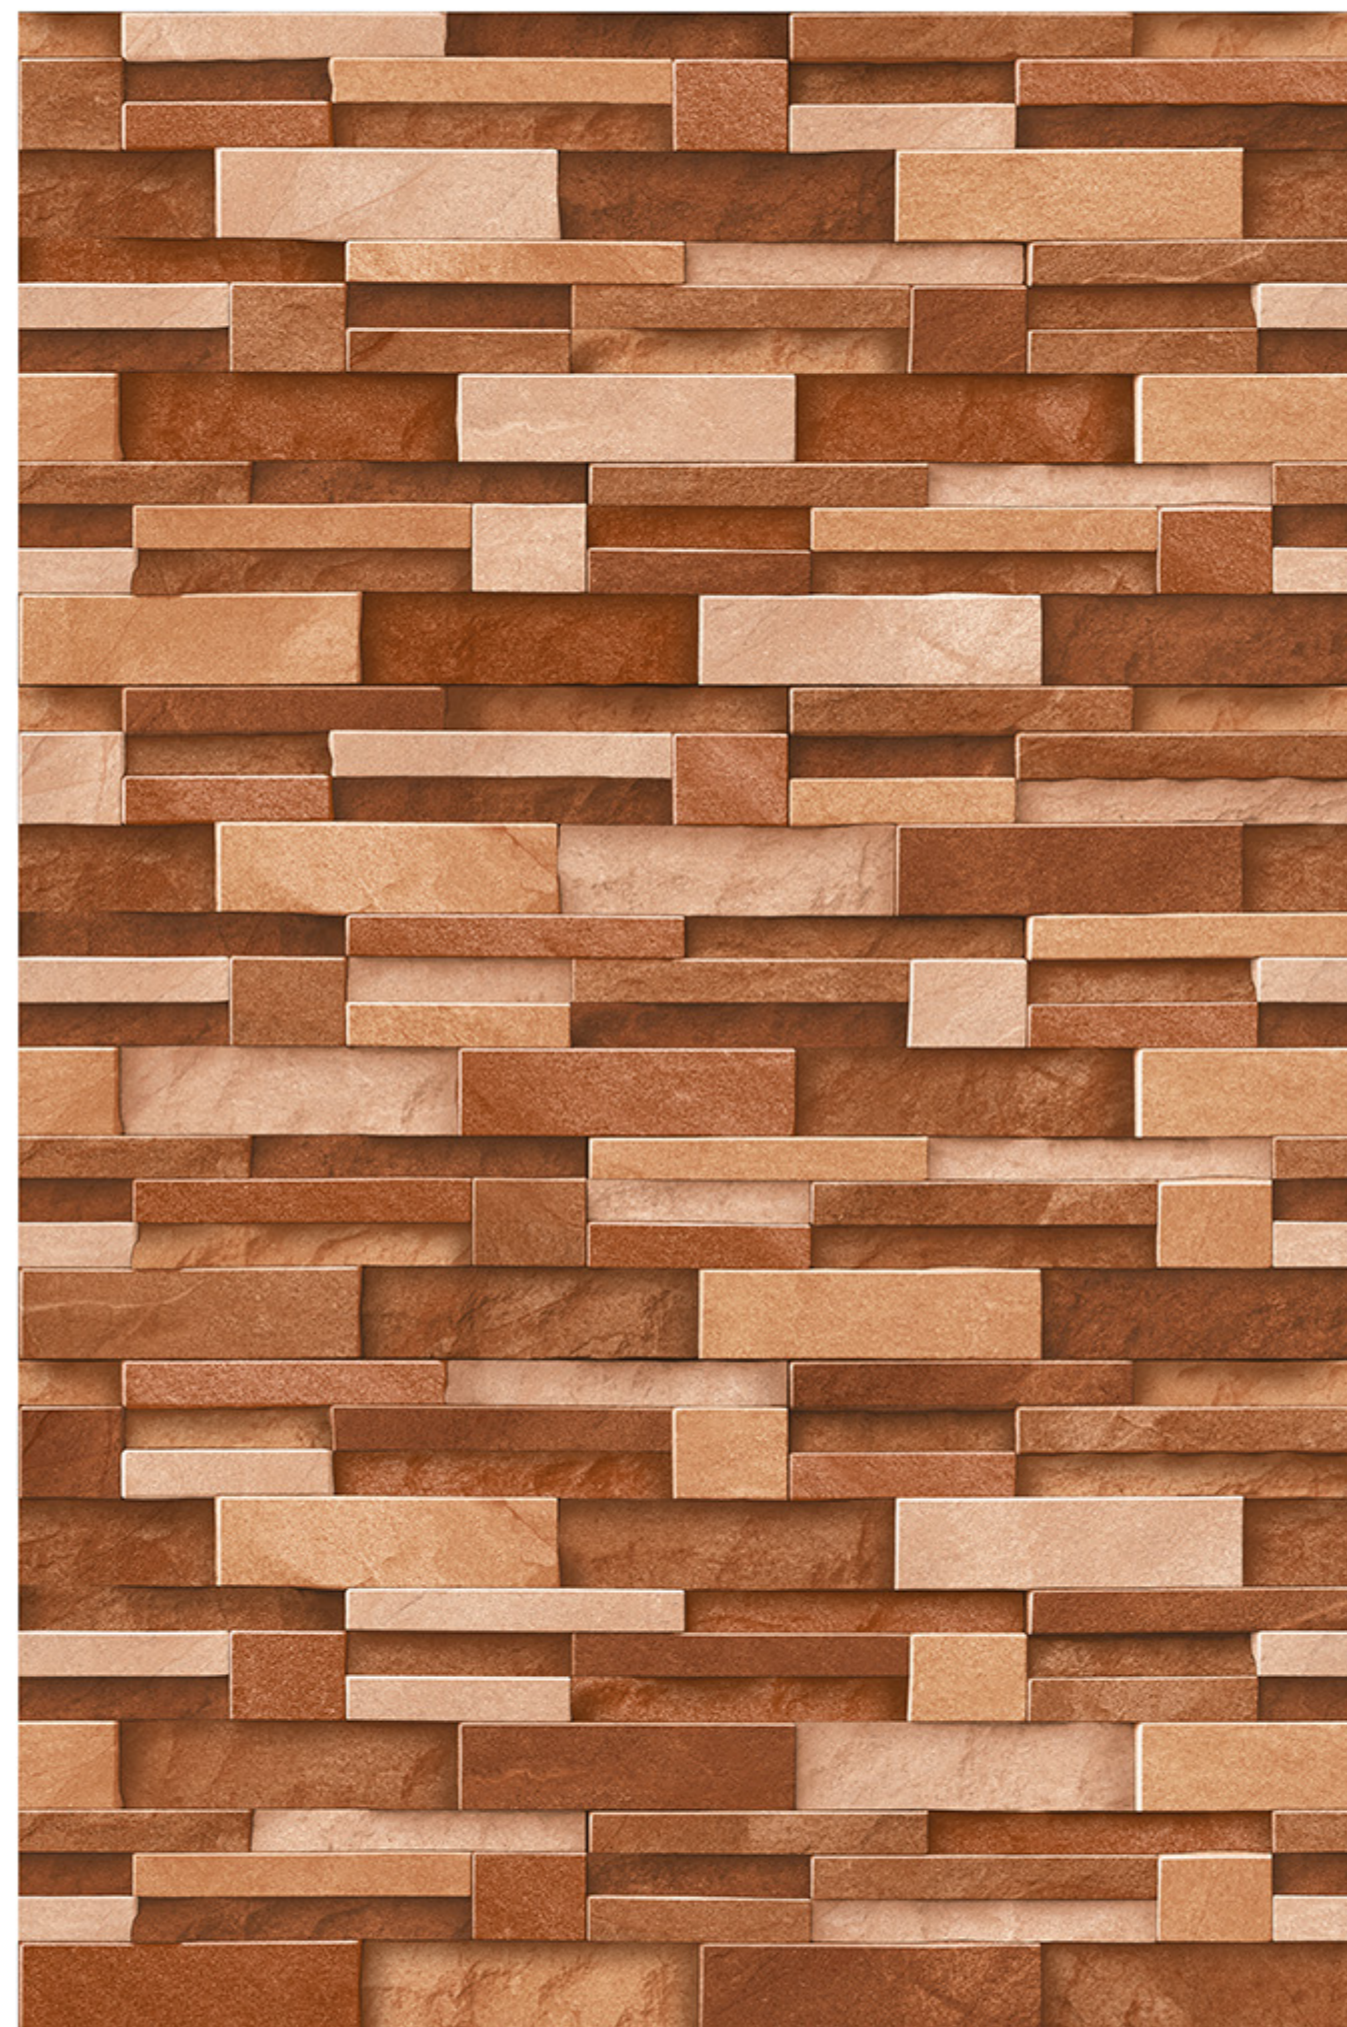

# THOMAS\_16

RANDOM  
DESIGN

HIGH-DEEP  
PUNCH

DURABLE  
BODY

NATURAL  
LOOK

100%  
WATER PROOF