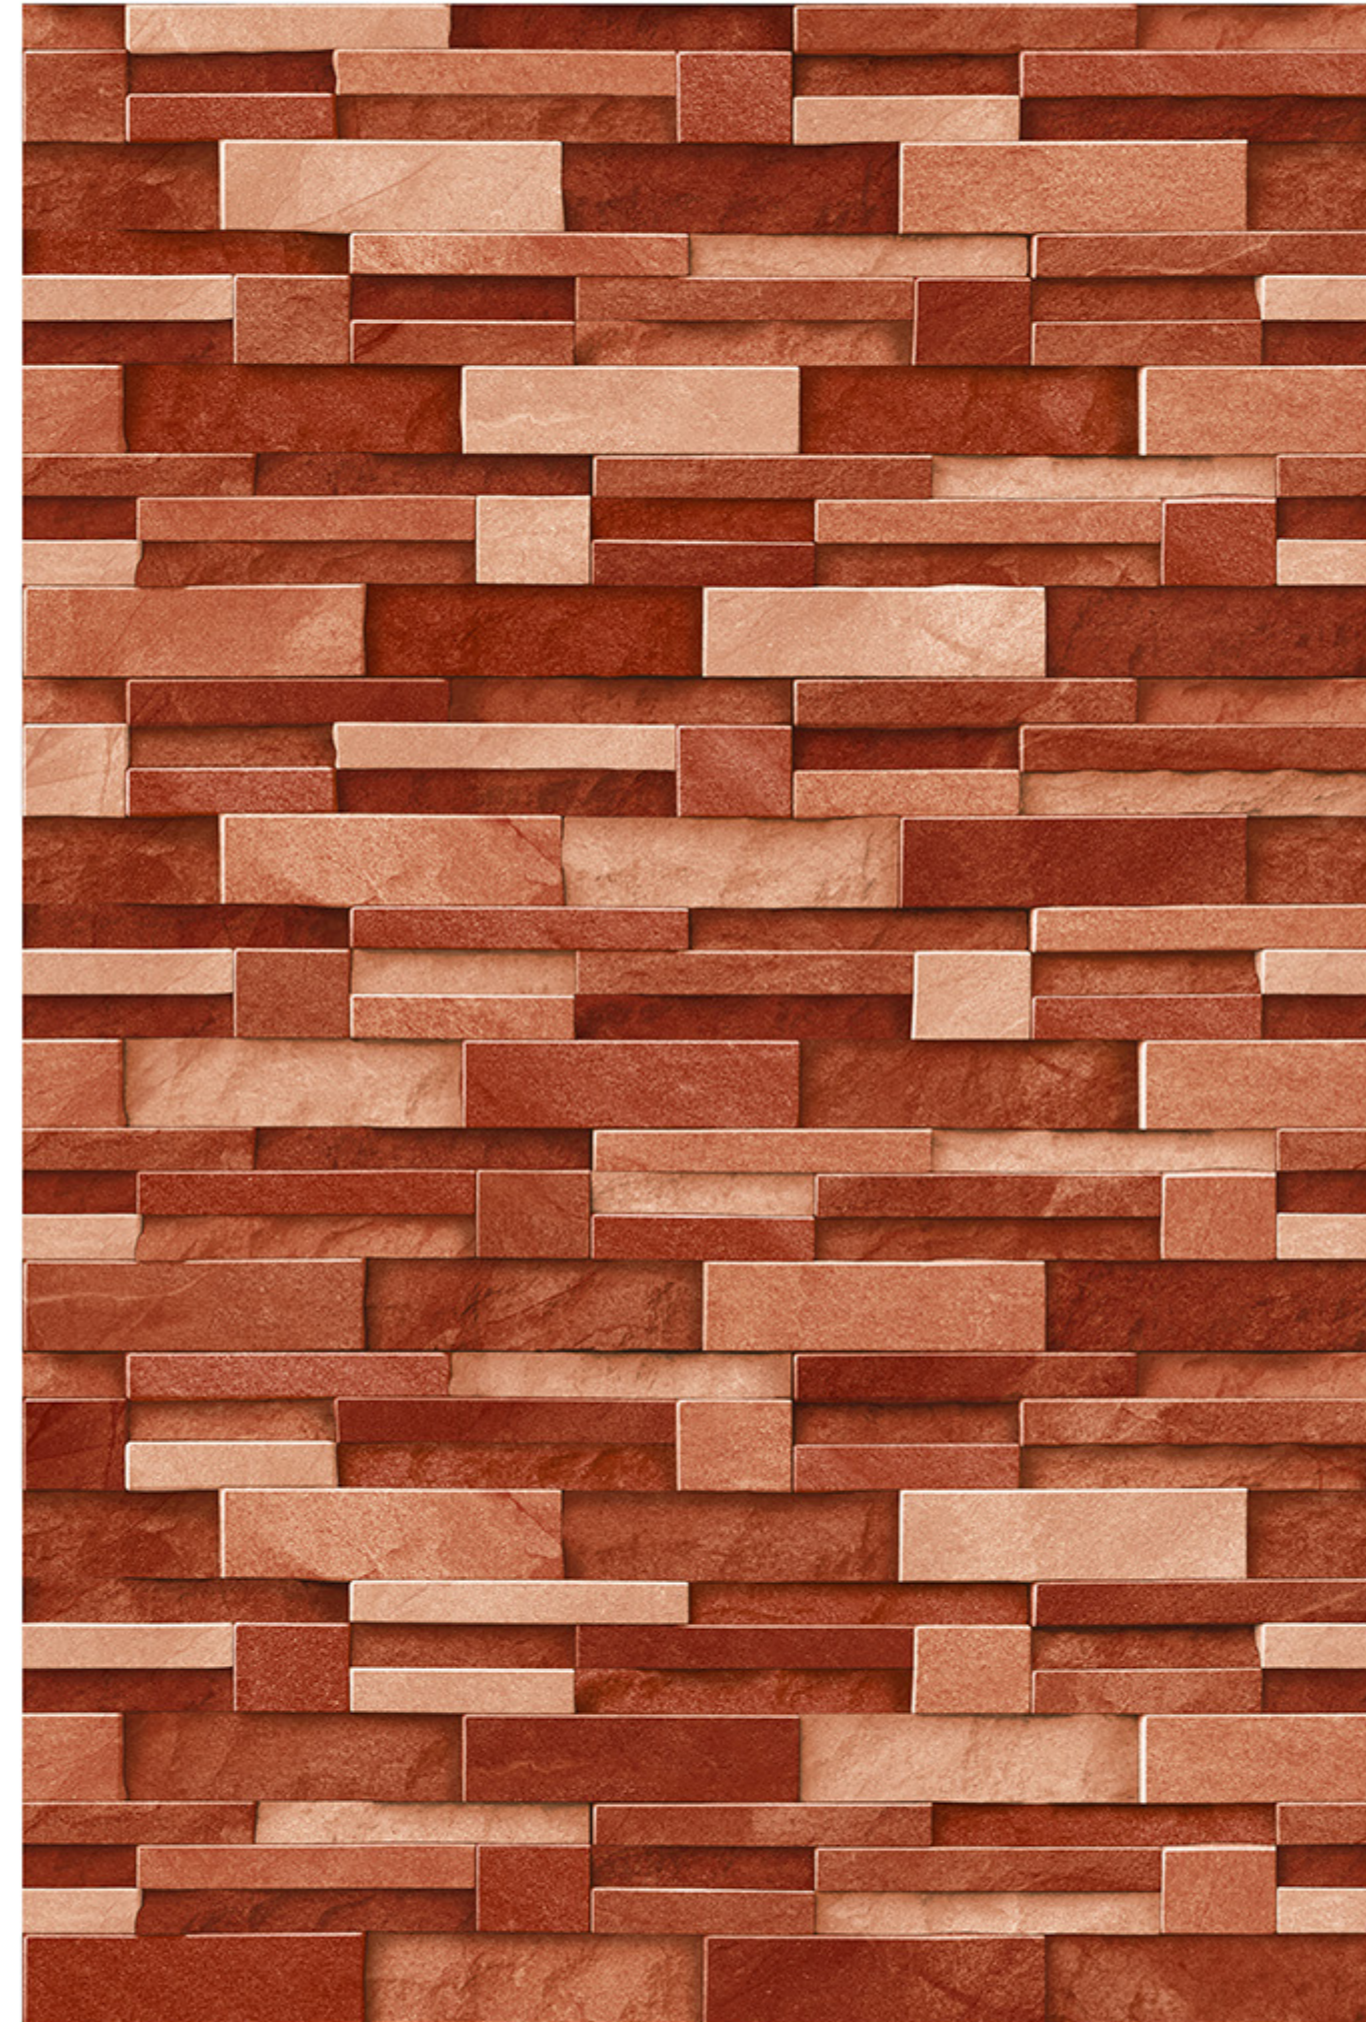

# THOMAS\_11

RANDOM  
DESIGN

HIGH-DEEP  
PUNCH

DURABLE  
BODY

NATURAL  
LOOK

100%  
WATER PROOF