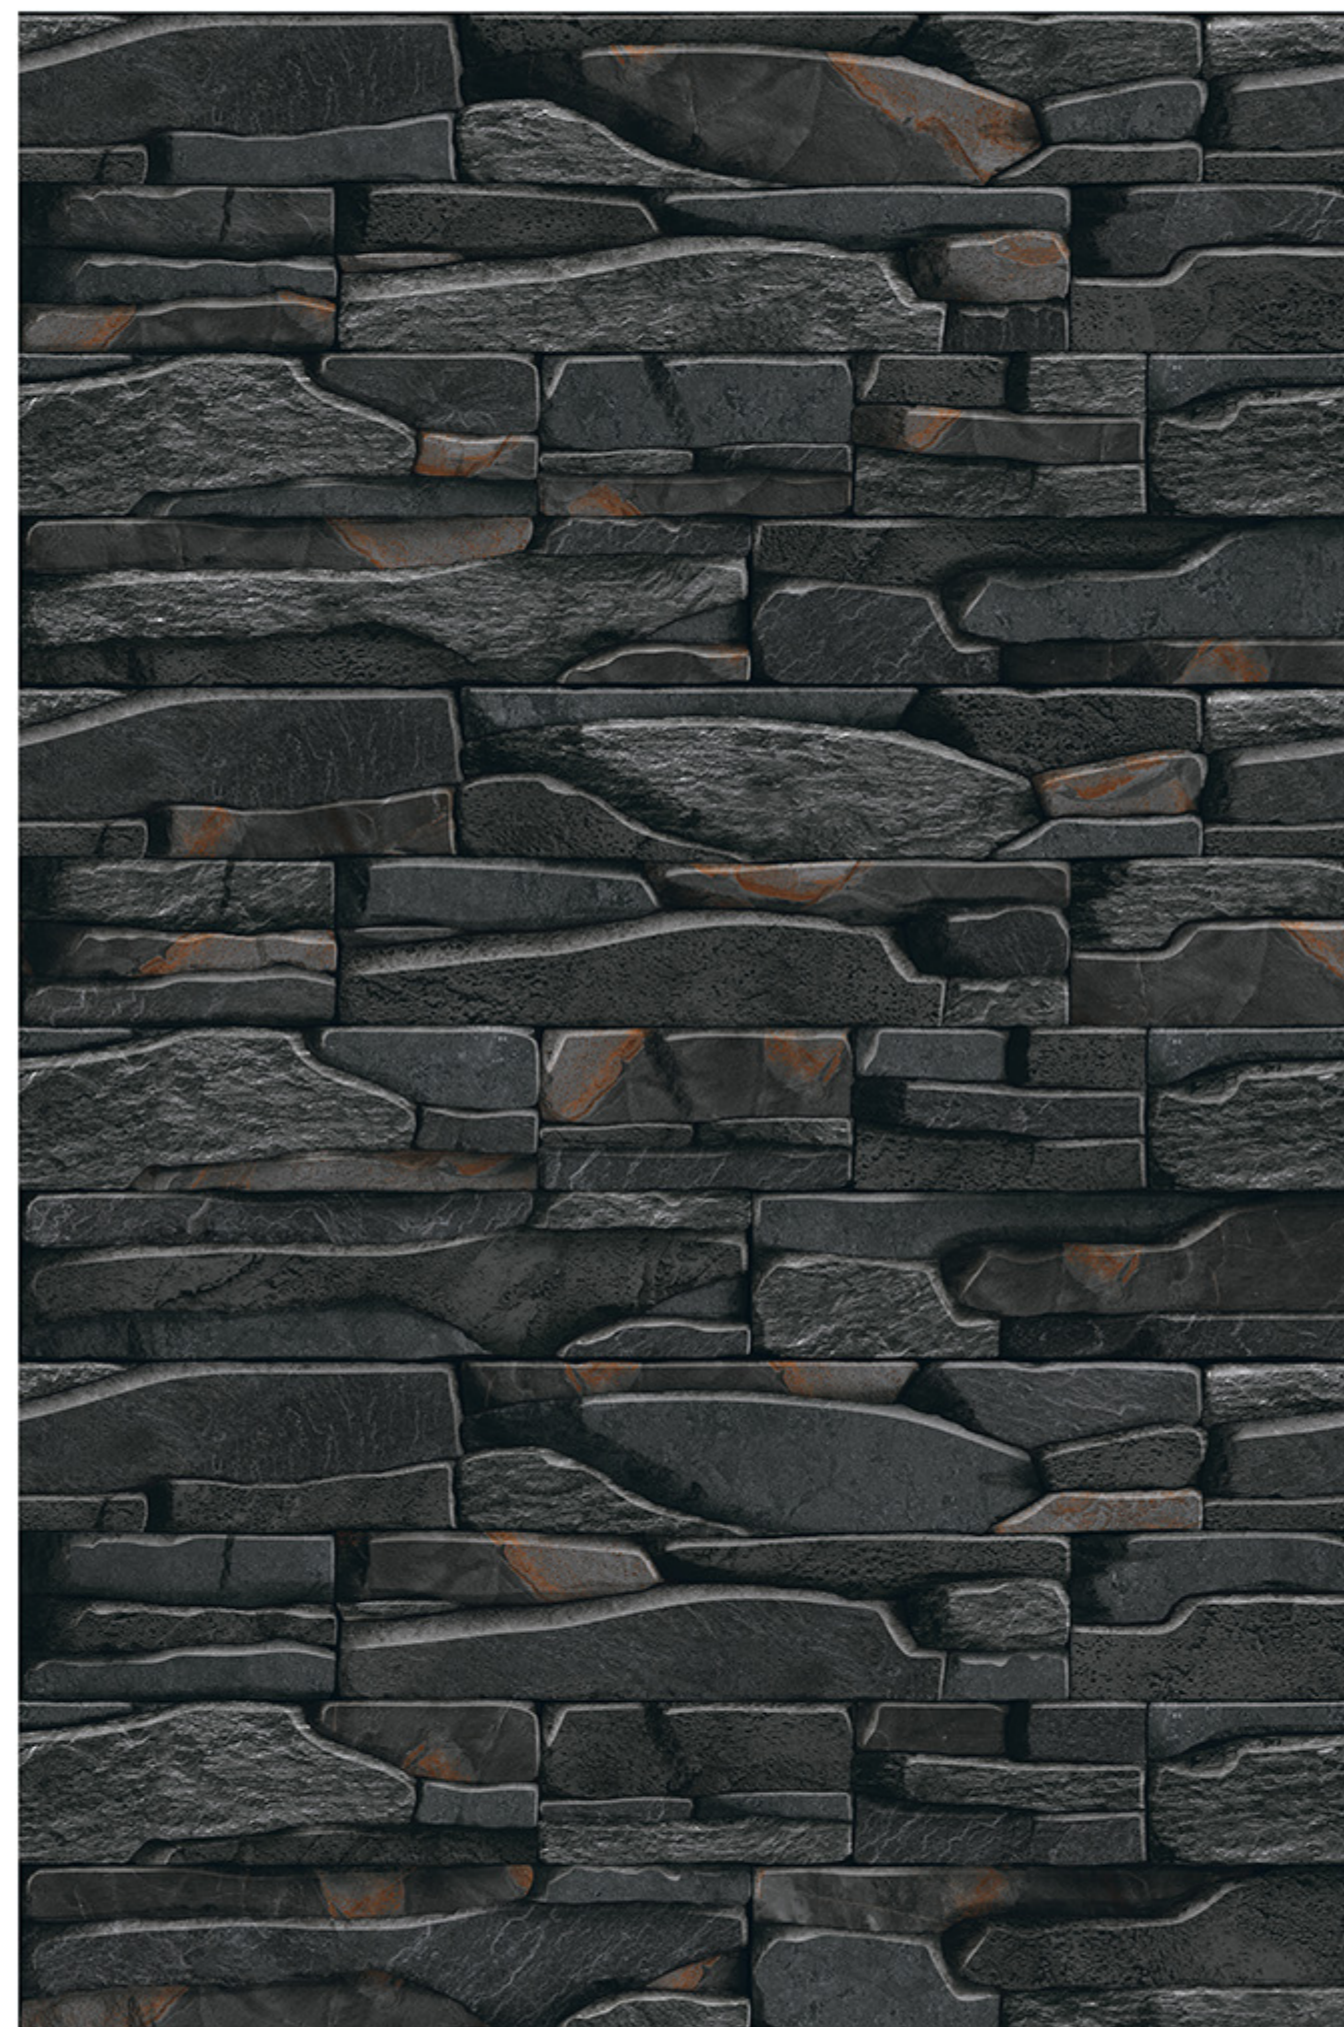

# FOSSIL\_03

RANDOM  
DESIGN

HIGH-DEEP  
PUNCH

DURABLE  
BODY

NATURAL  
LOOK

100%  
WATER PROOF