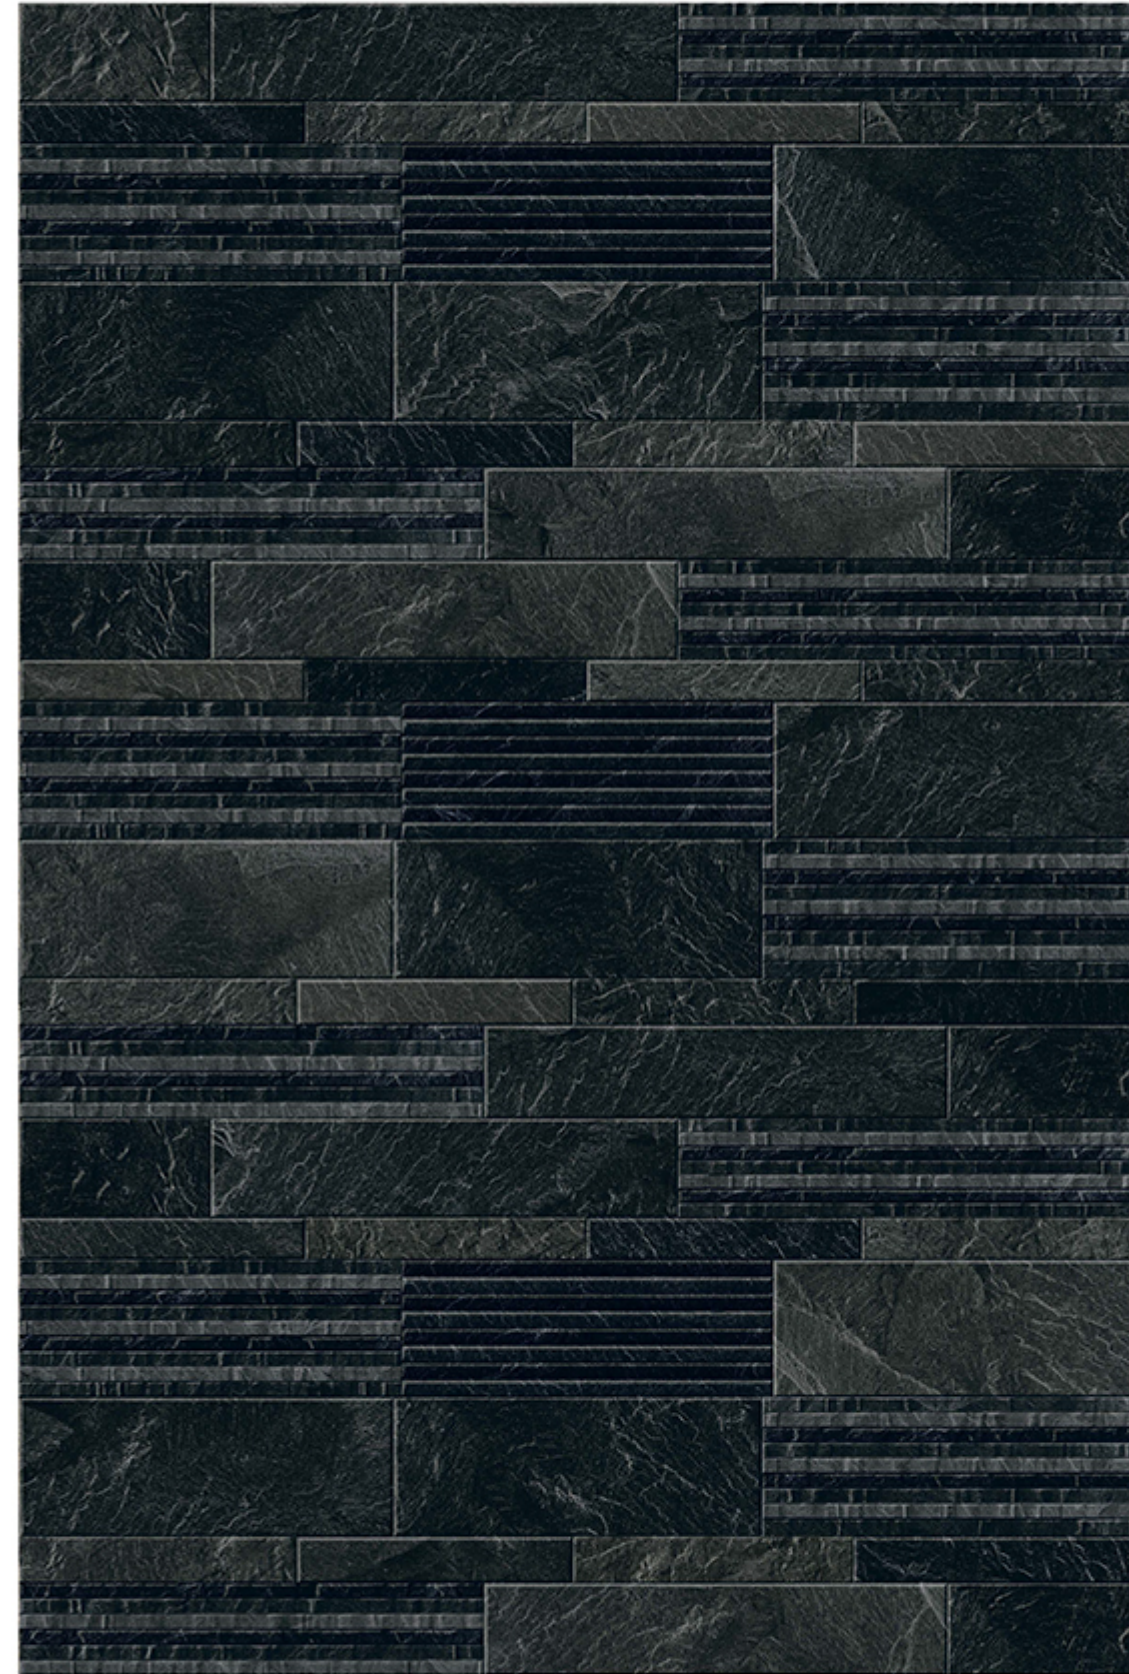

100%
WATER PROOF

SPEZIA_01

RANDOM
DESIGN

HIGH-DEEP
PUNCH

DURABLE
BODY

NATURAL
LOOK

100%
WATER PROOF

SPEZIA_02