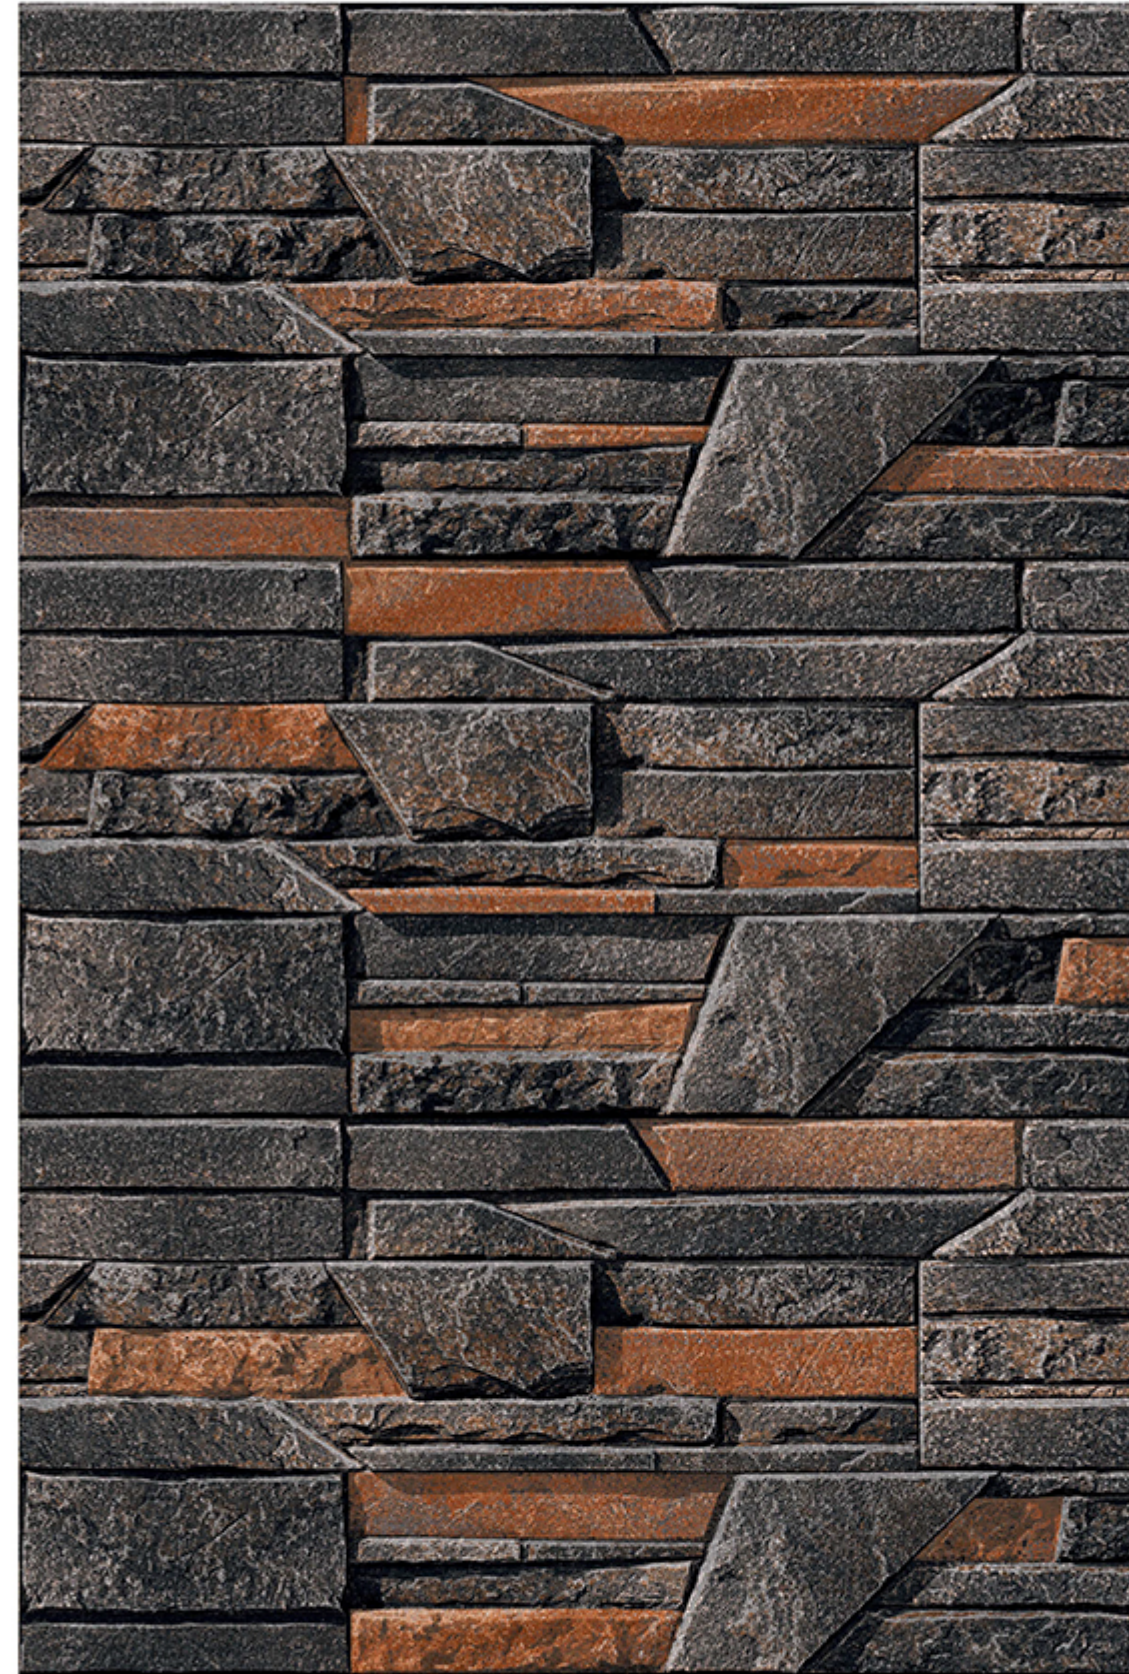

RANDOM
DESIGN

HIGH-DEEP
PUNCH

DURABLE
BODY

NATURAL
LOOK

100%
WATER PROOF

MONZA_13

RANDOM
DESIGN

HIGH-DEEP
PUNCH