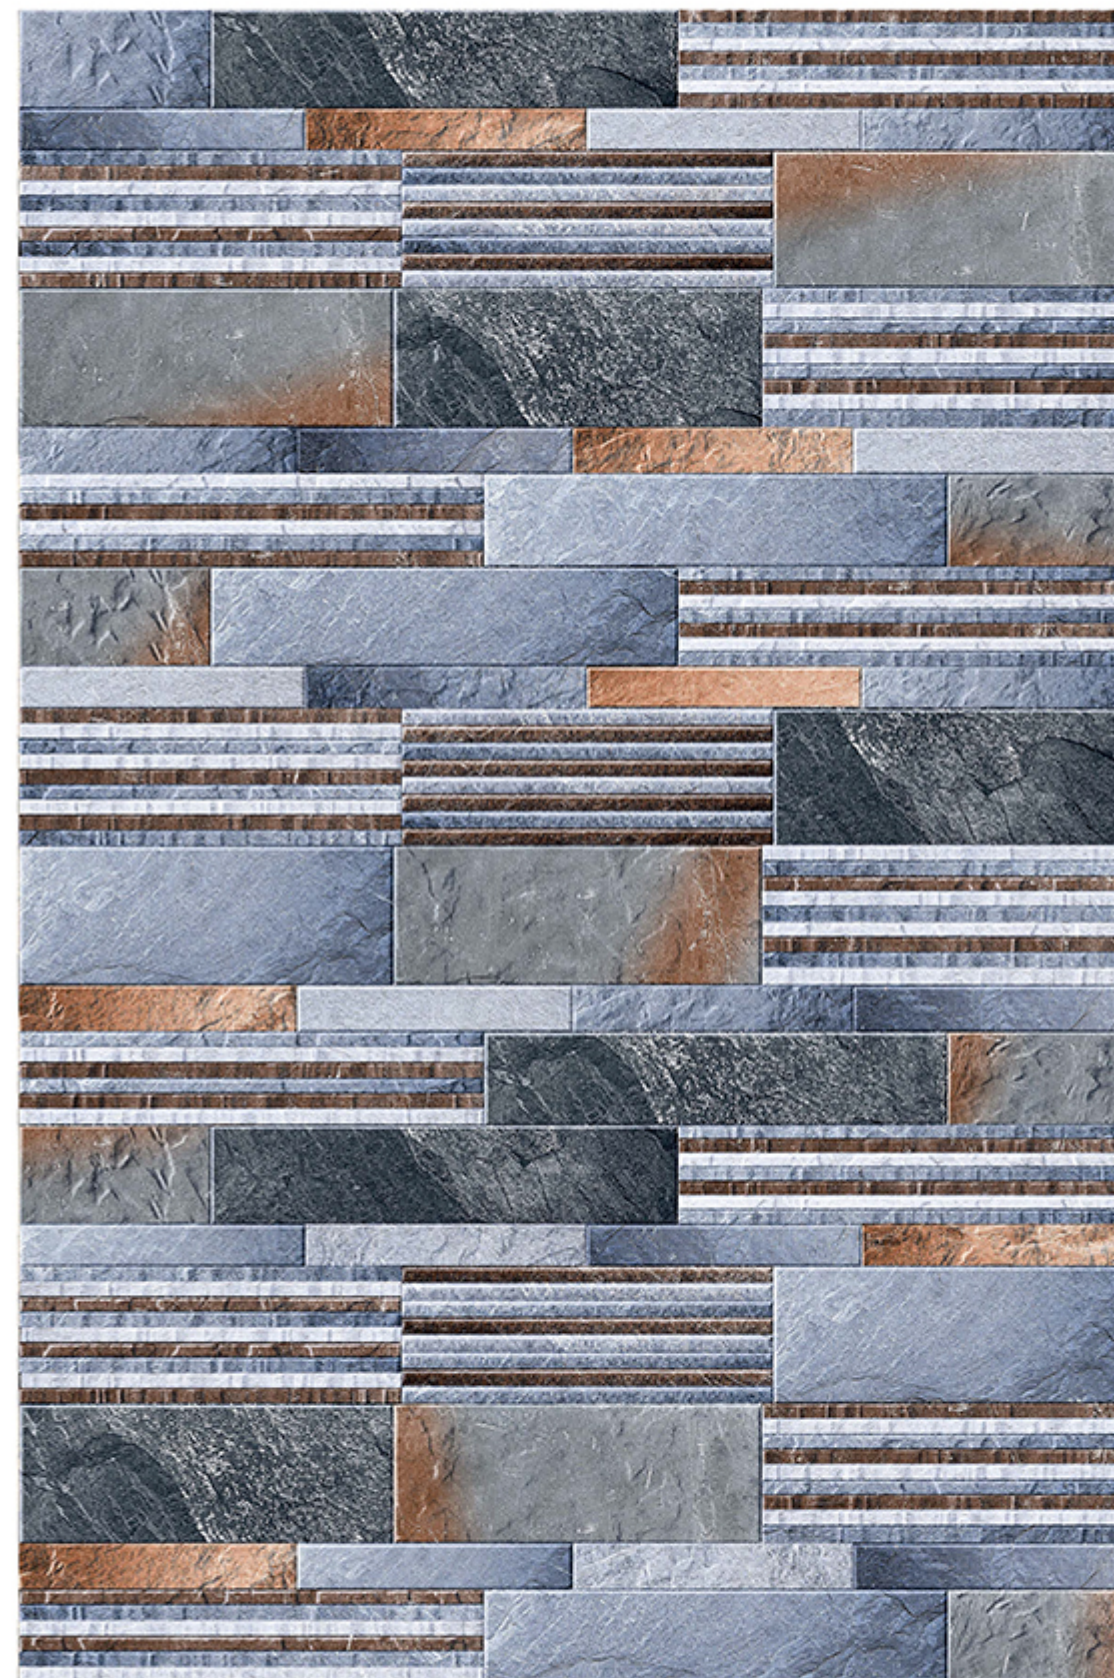

HIGH-DEEP
PUNCH

DURABLE
BODY

NATURAL
LOOK

100%
WATER PROOF

SPEZIA_08

RANDOM
DESIGN

HIGH-DEEP
PUNCH

DURABLE
BODY