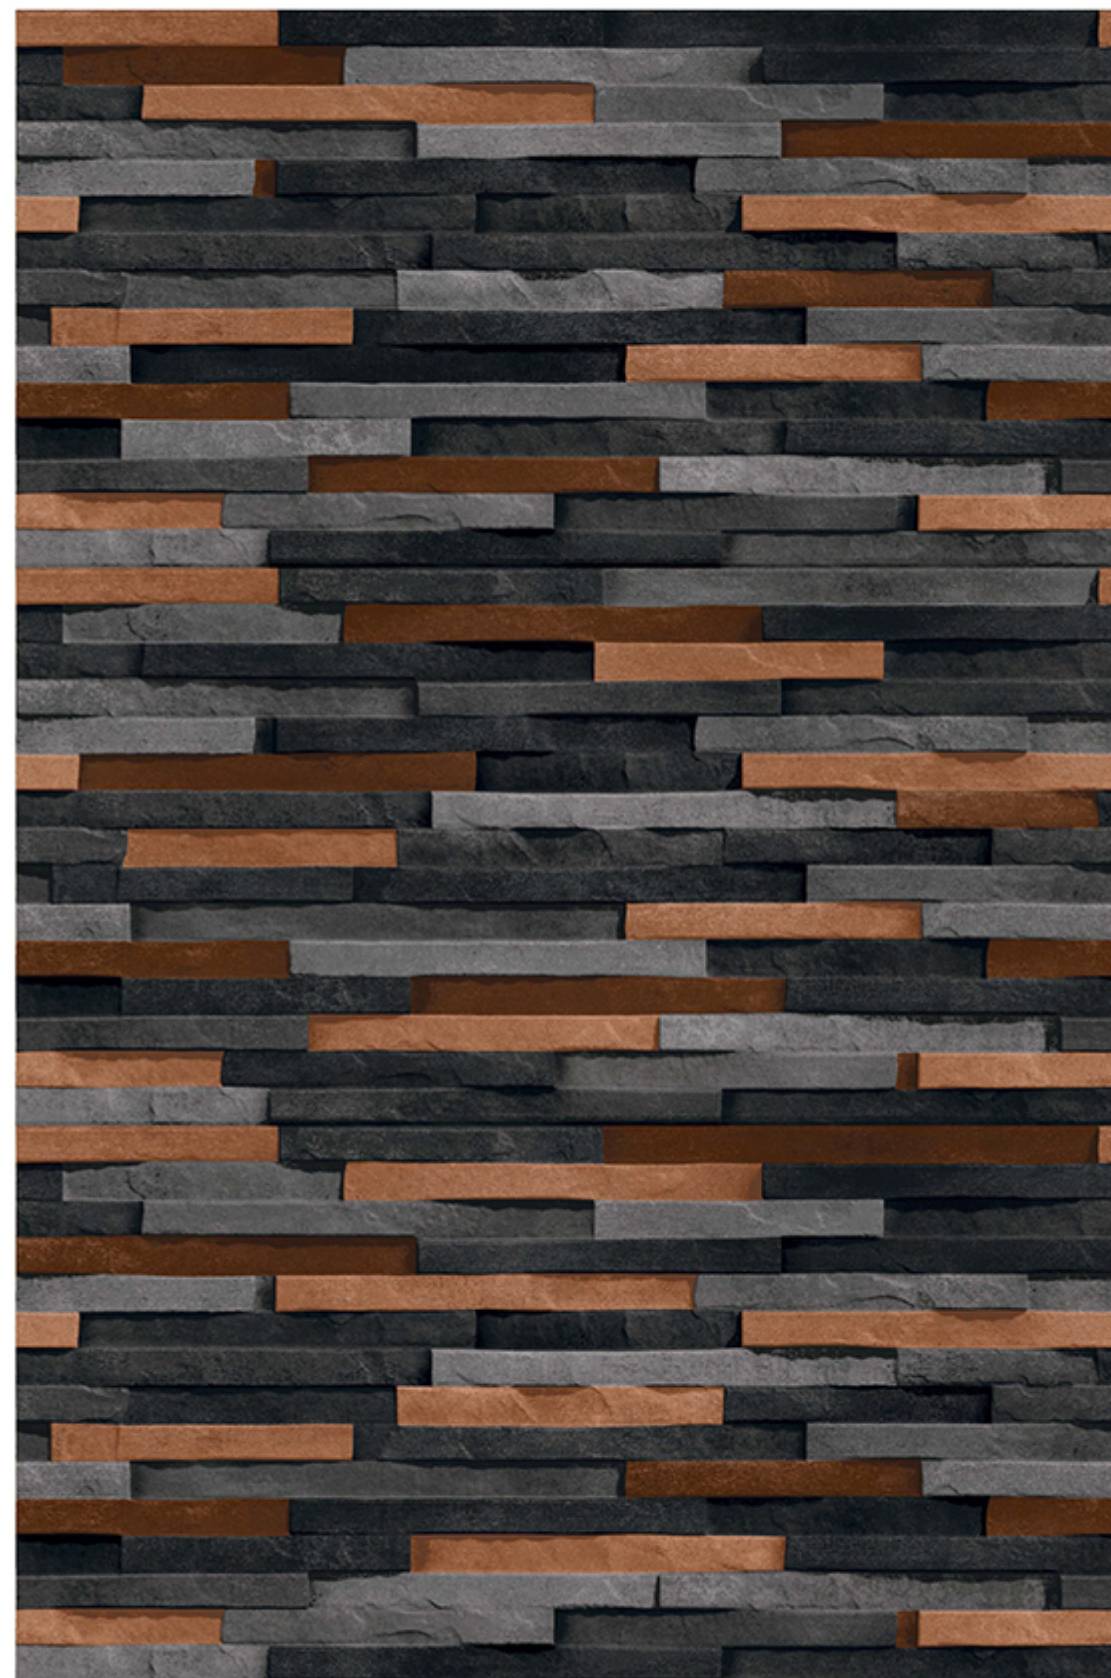

IMOLA_12

RANDOM
DESIGN

HIGH-DEEP
PUNCH

DURABLE
BODY

NATURAL
LOOK

100%
WATER PROOF