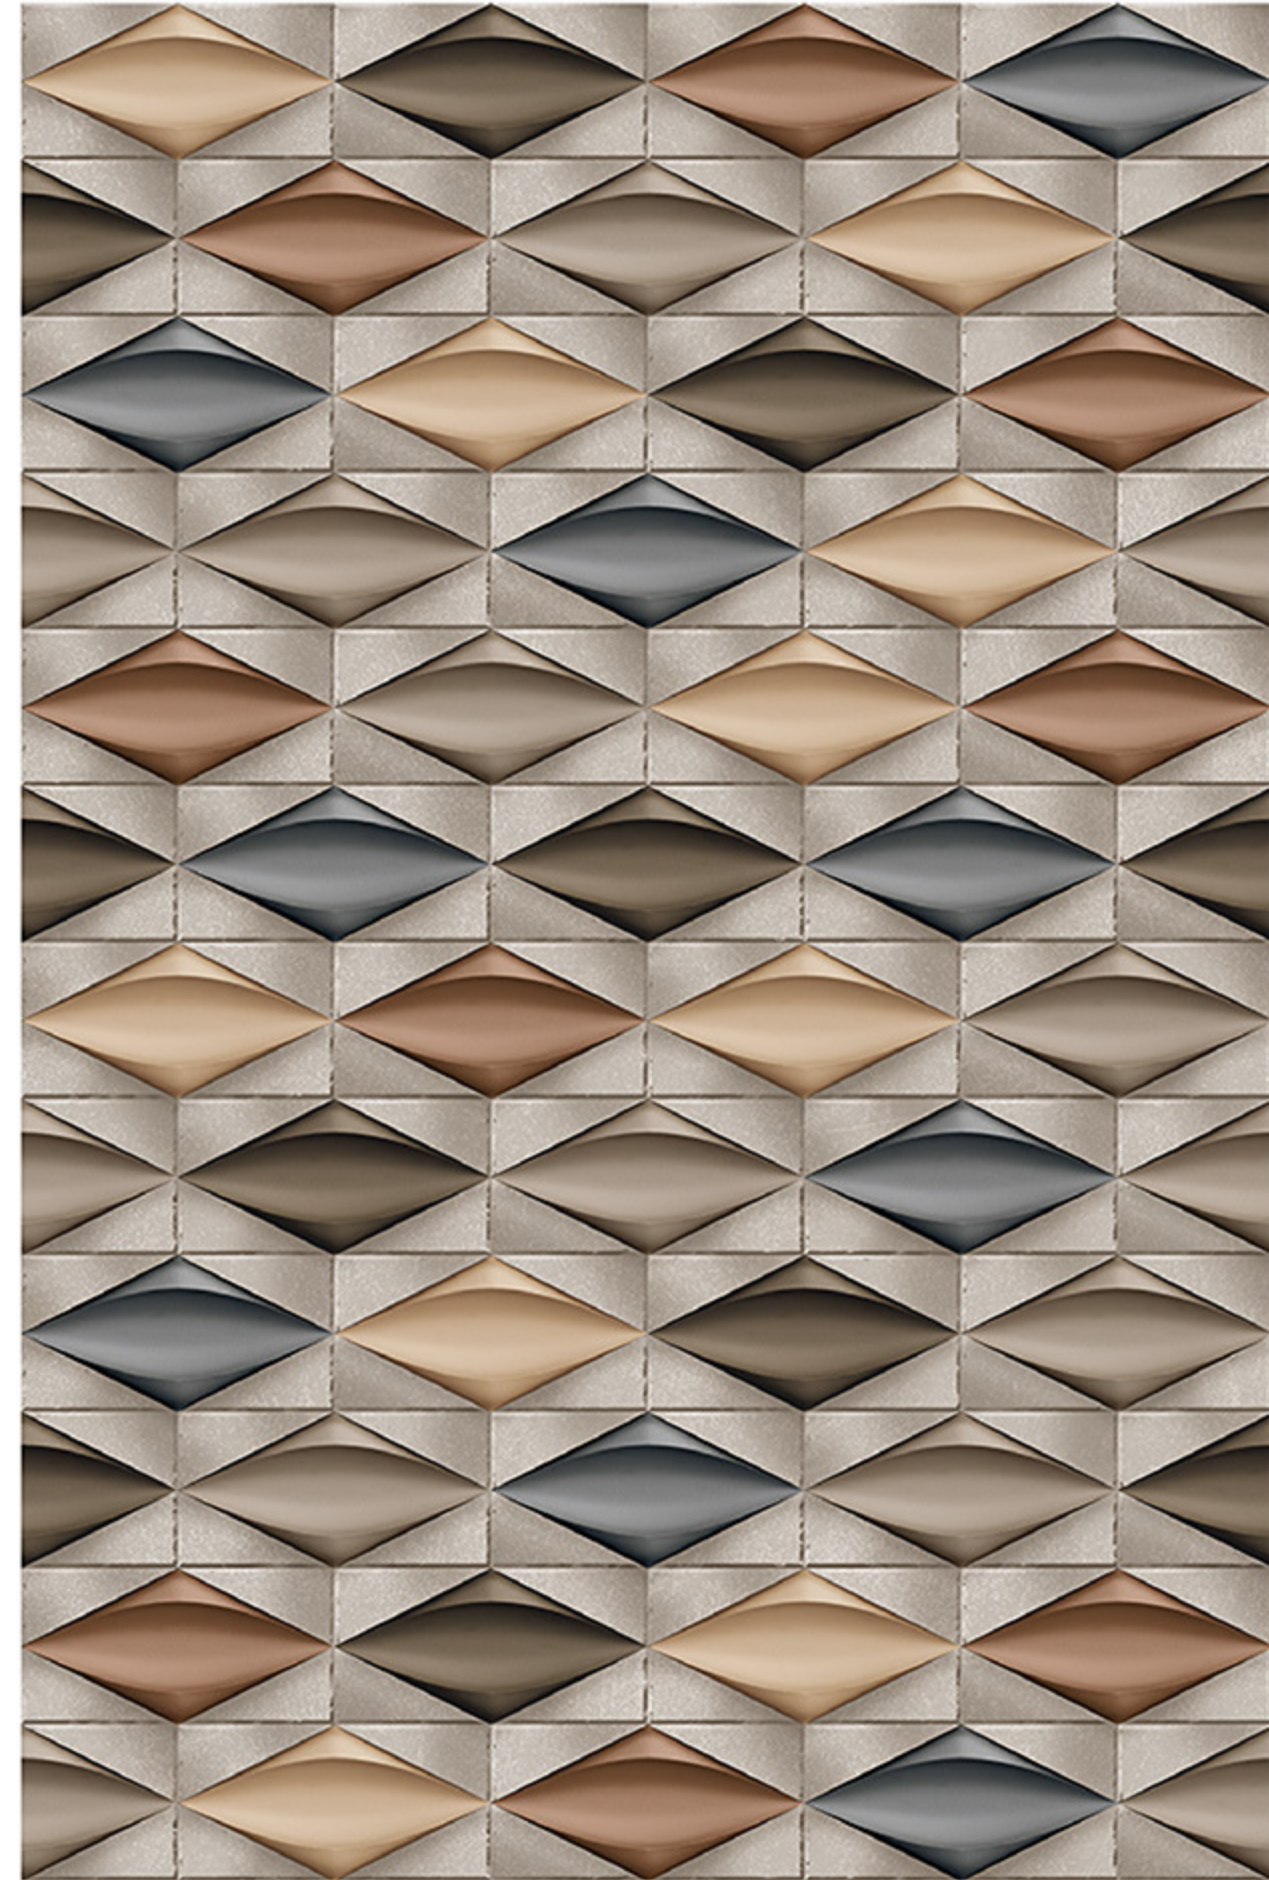

CAGLIARI\_24

RANDOM  
DESIGN

HIGH-DEEP  
PUNCH

DURABLE  
BODY

NATURAL  
LOOK

100%  
WATER PROOF