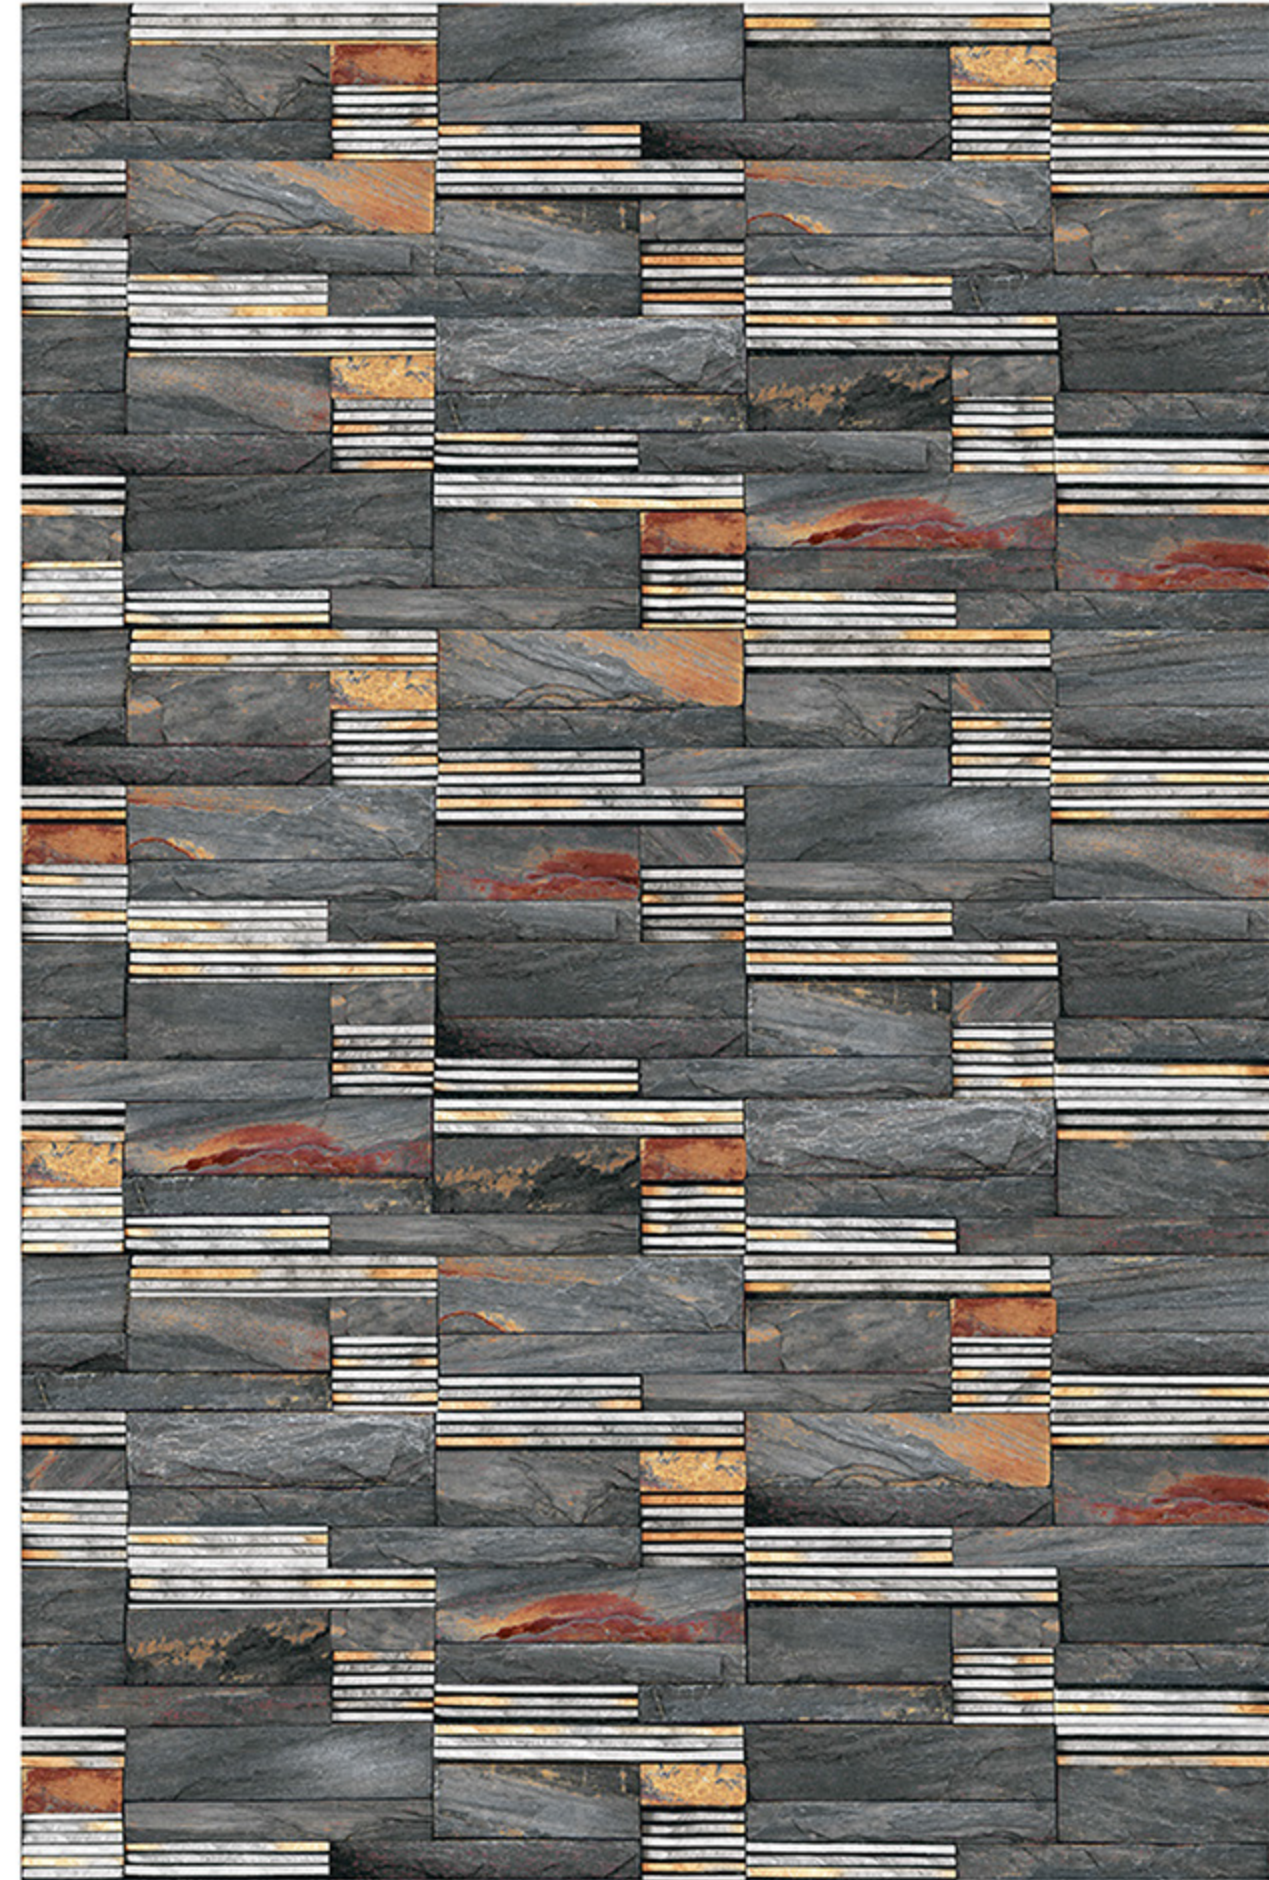

# TOLEDO\_27

RANDOM  
DESIGN

HIGH-DEEP  
PUNCH

DURABLE  
BODY

NATURAL  
LOOK

100%  
WATER PROOF