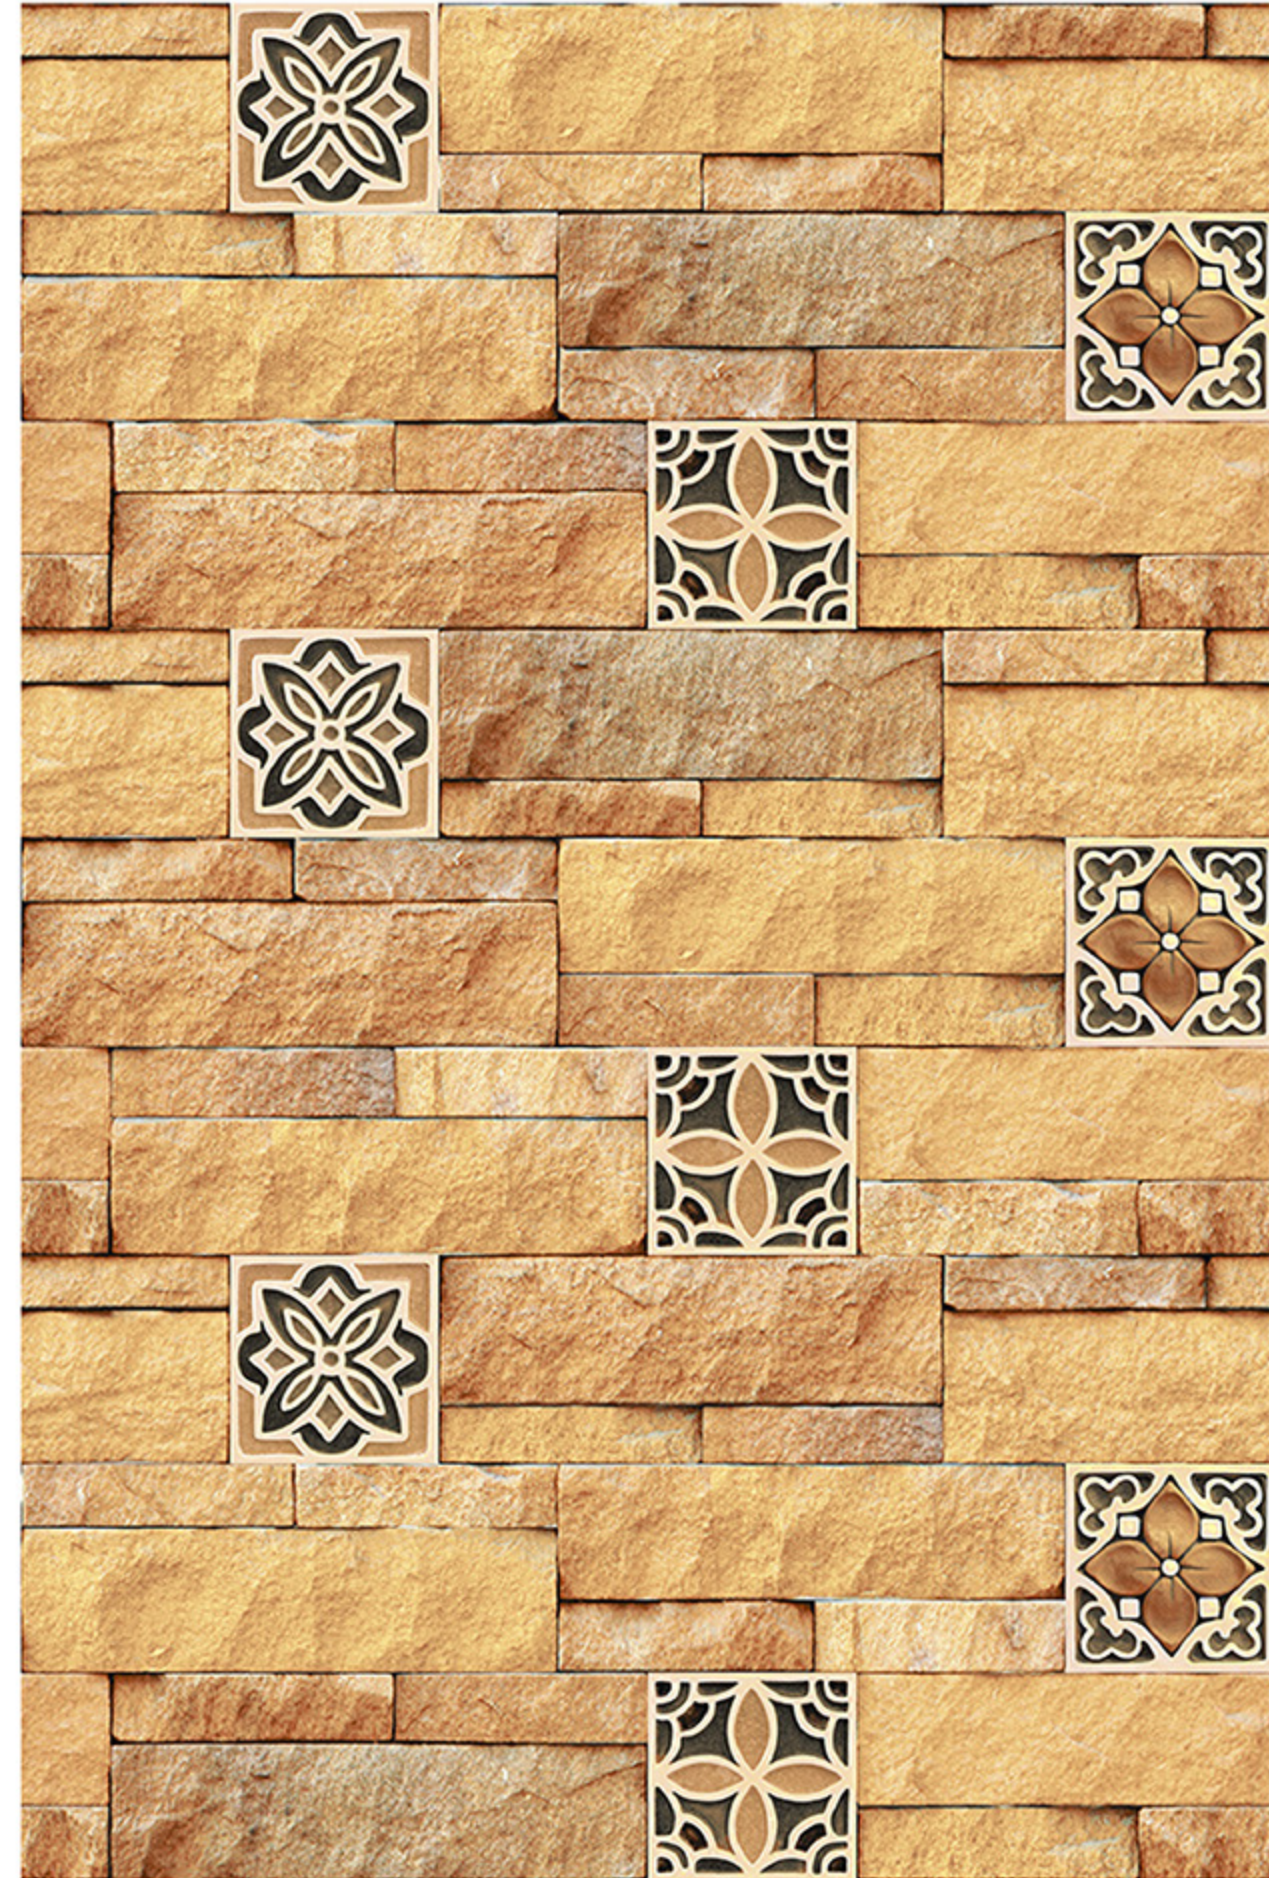

# BURGOS\_21

RANDOM  
DESIGN

HIGH-DEEP  
PUNCH

DURABLE  
BODY

NATURAL  
LOOK

100%  
WATER PROOF