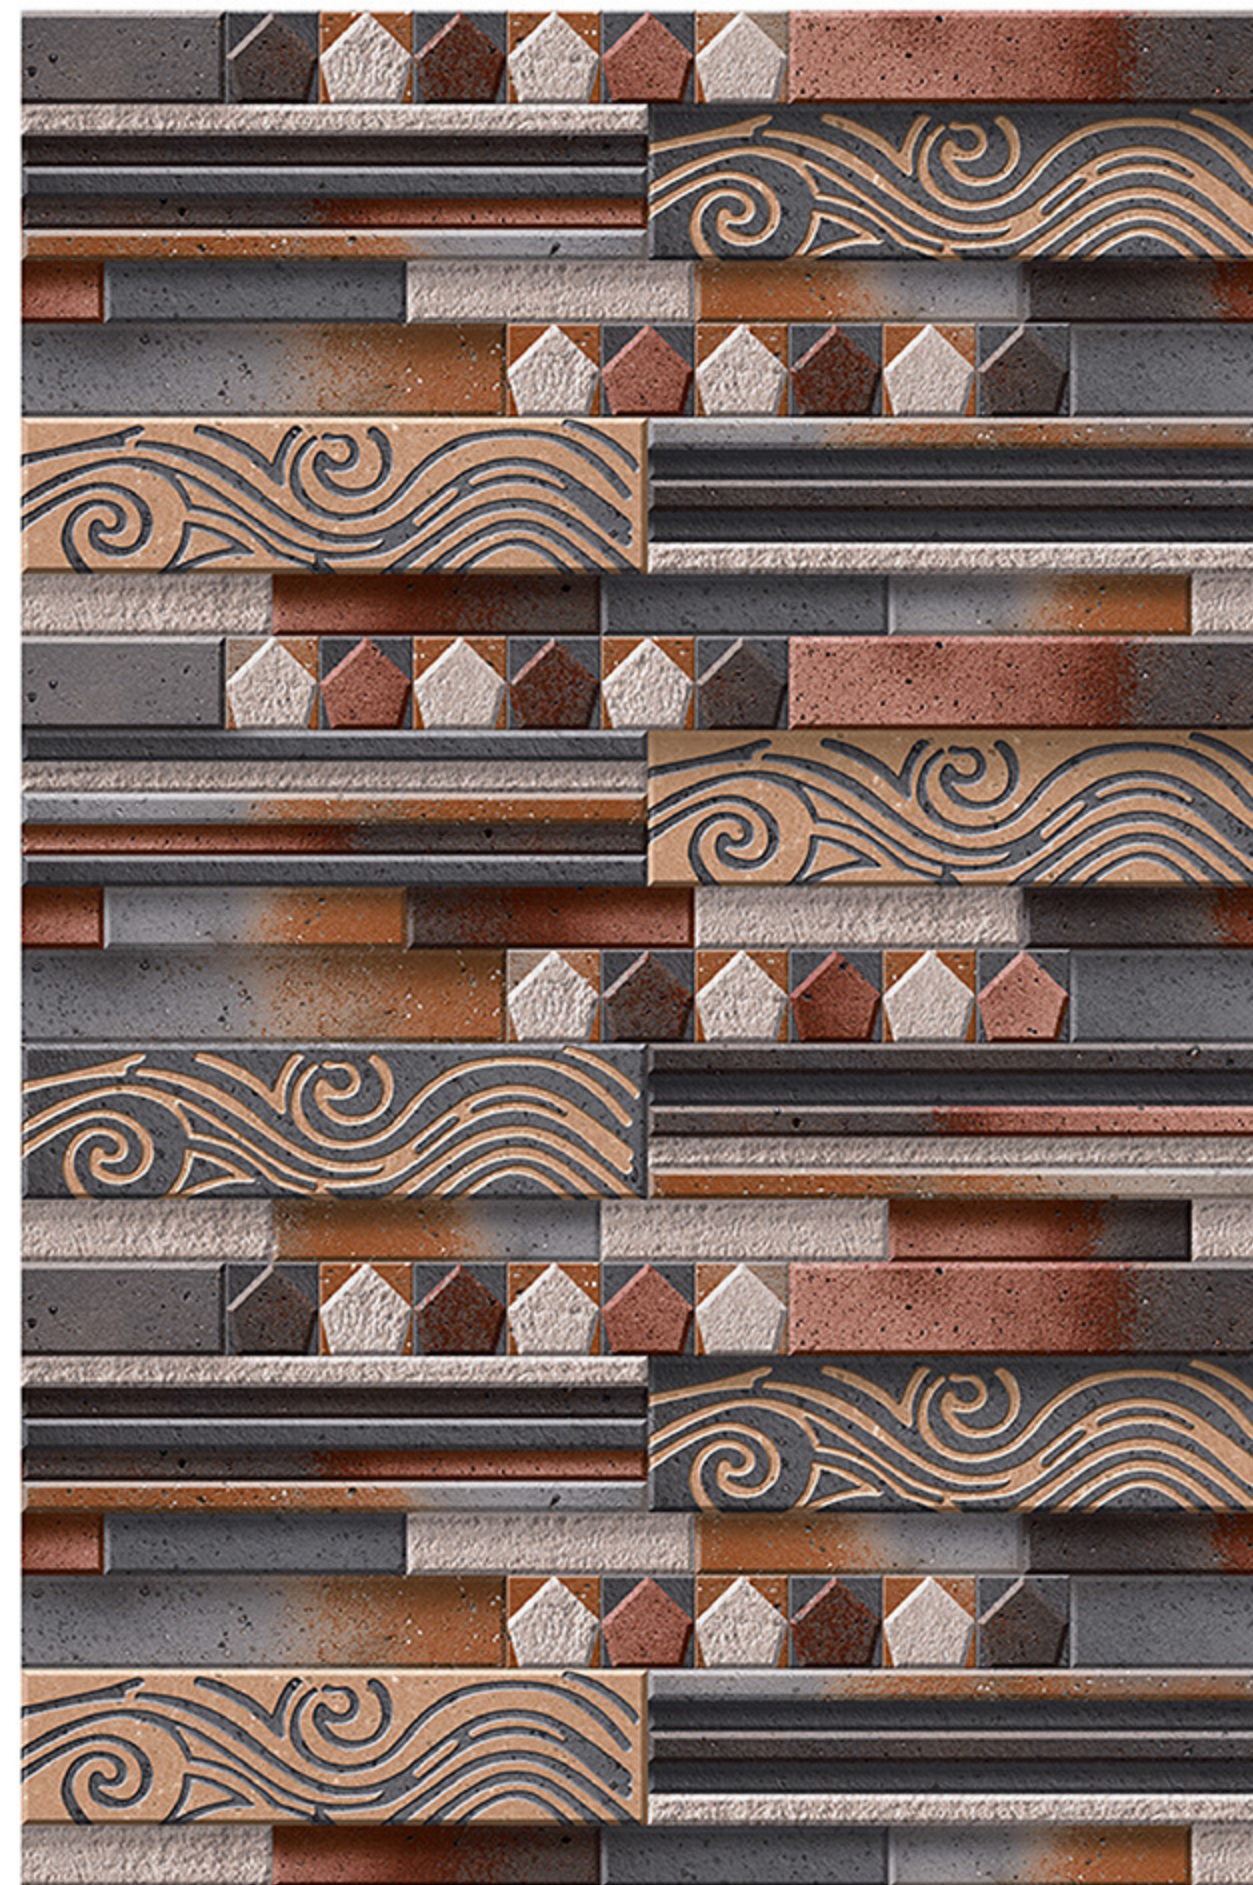

# HUELVA\_25

RANDOM  
DESIGN

HIGH-DEEP  
PUNCH

DURABLE  
BODY

NATURAL  
LOOK

100%  
WATER PROOF

# HUELVA\_26

RANDOM  
DESIGN

HIGH-DEEP  
PUNCH

DURABLE  
BODY

NATURAL  
LOOK

100%  
WATER PROOF