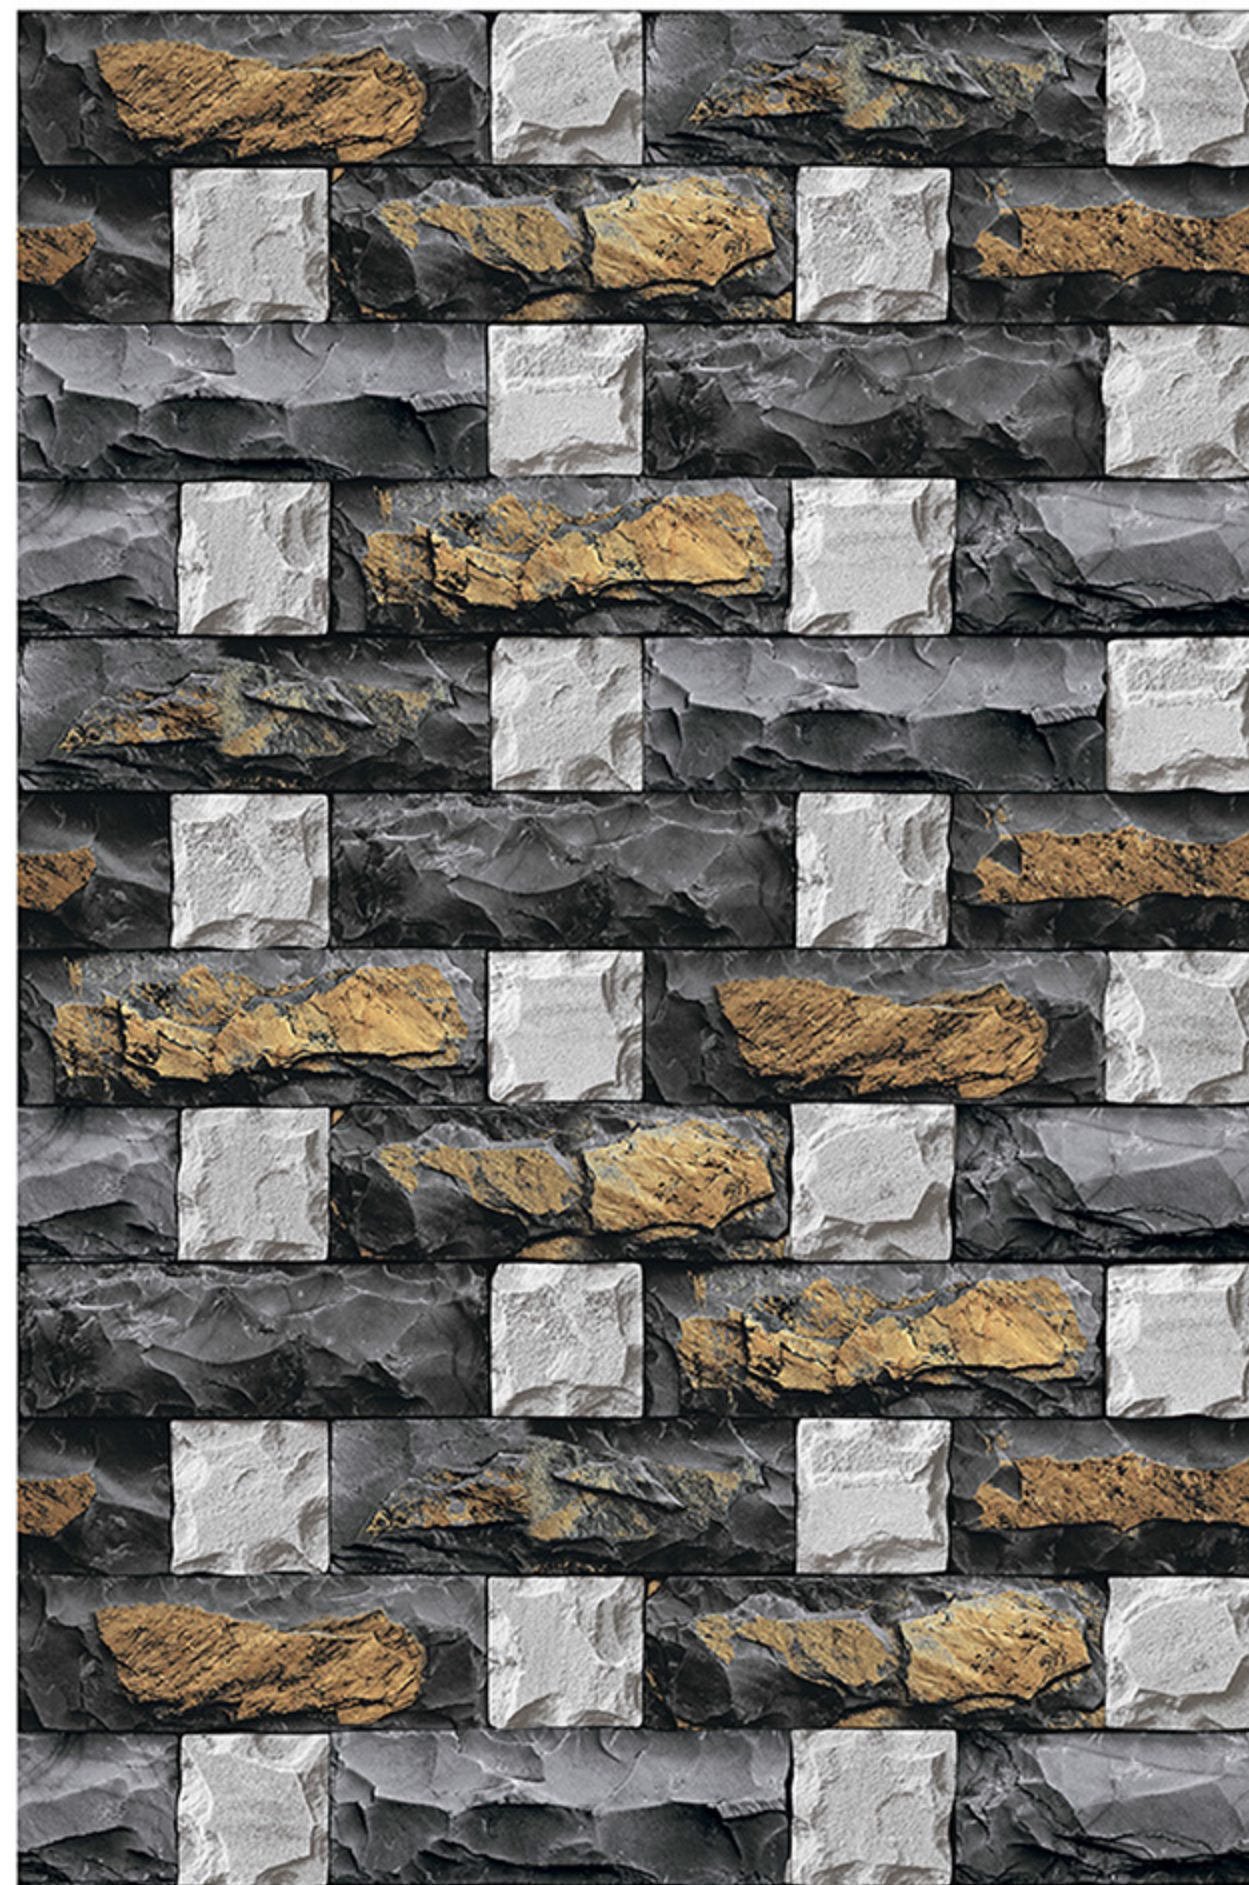

# SEVILLA\_27

RANDOM  
DESIGN

HIGH-DEEP  
PUNCH

DURABLE  
BODY

NATURAL  
LOOK

100%  
WATER PROOF