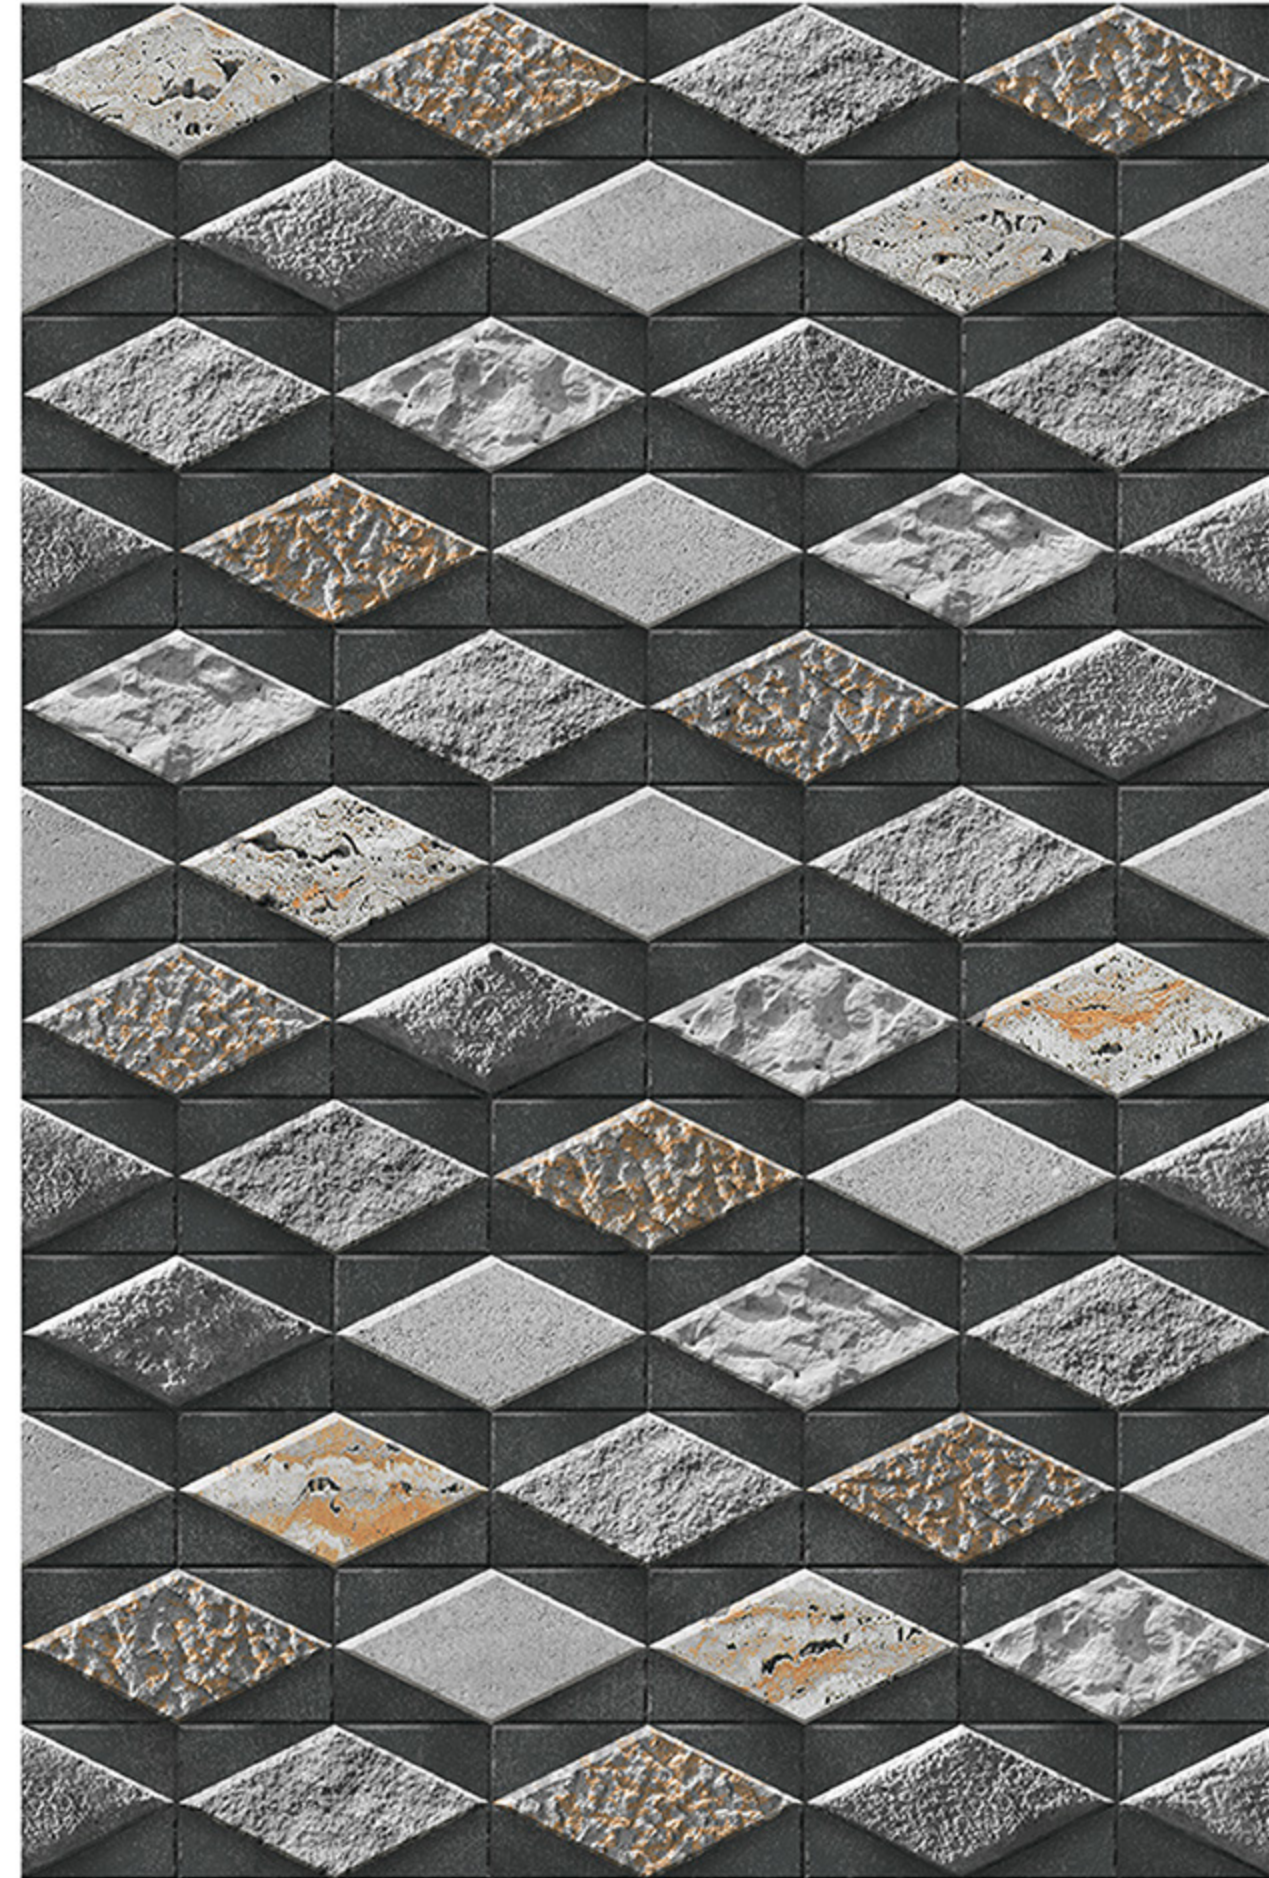

NATURAL  
LOOK

100%  
WATER PROOF

CAGLIARI\_23

RANDOM  
DESIGN

HIGH-DEEP  
PUNCH

DURABLE  
BODY

NATURAL  
LOOK

100%  
WATER PROOF