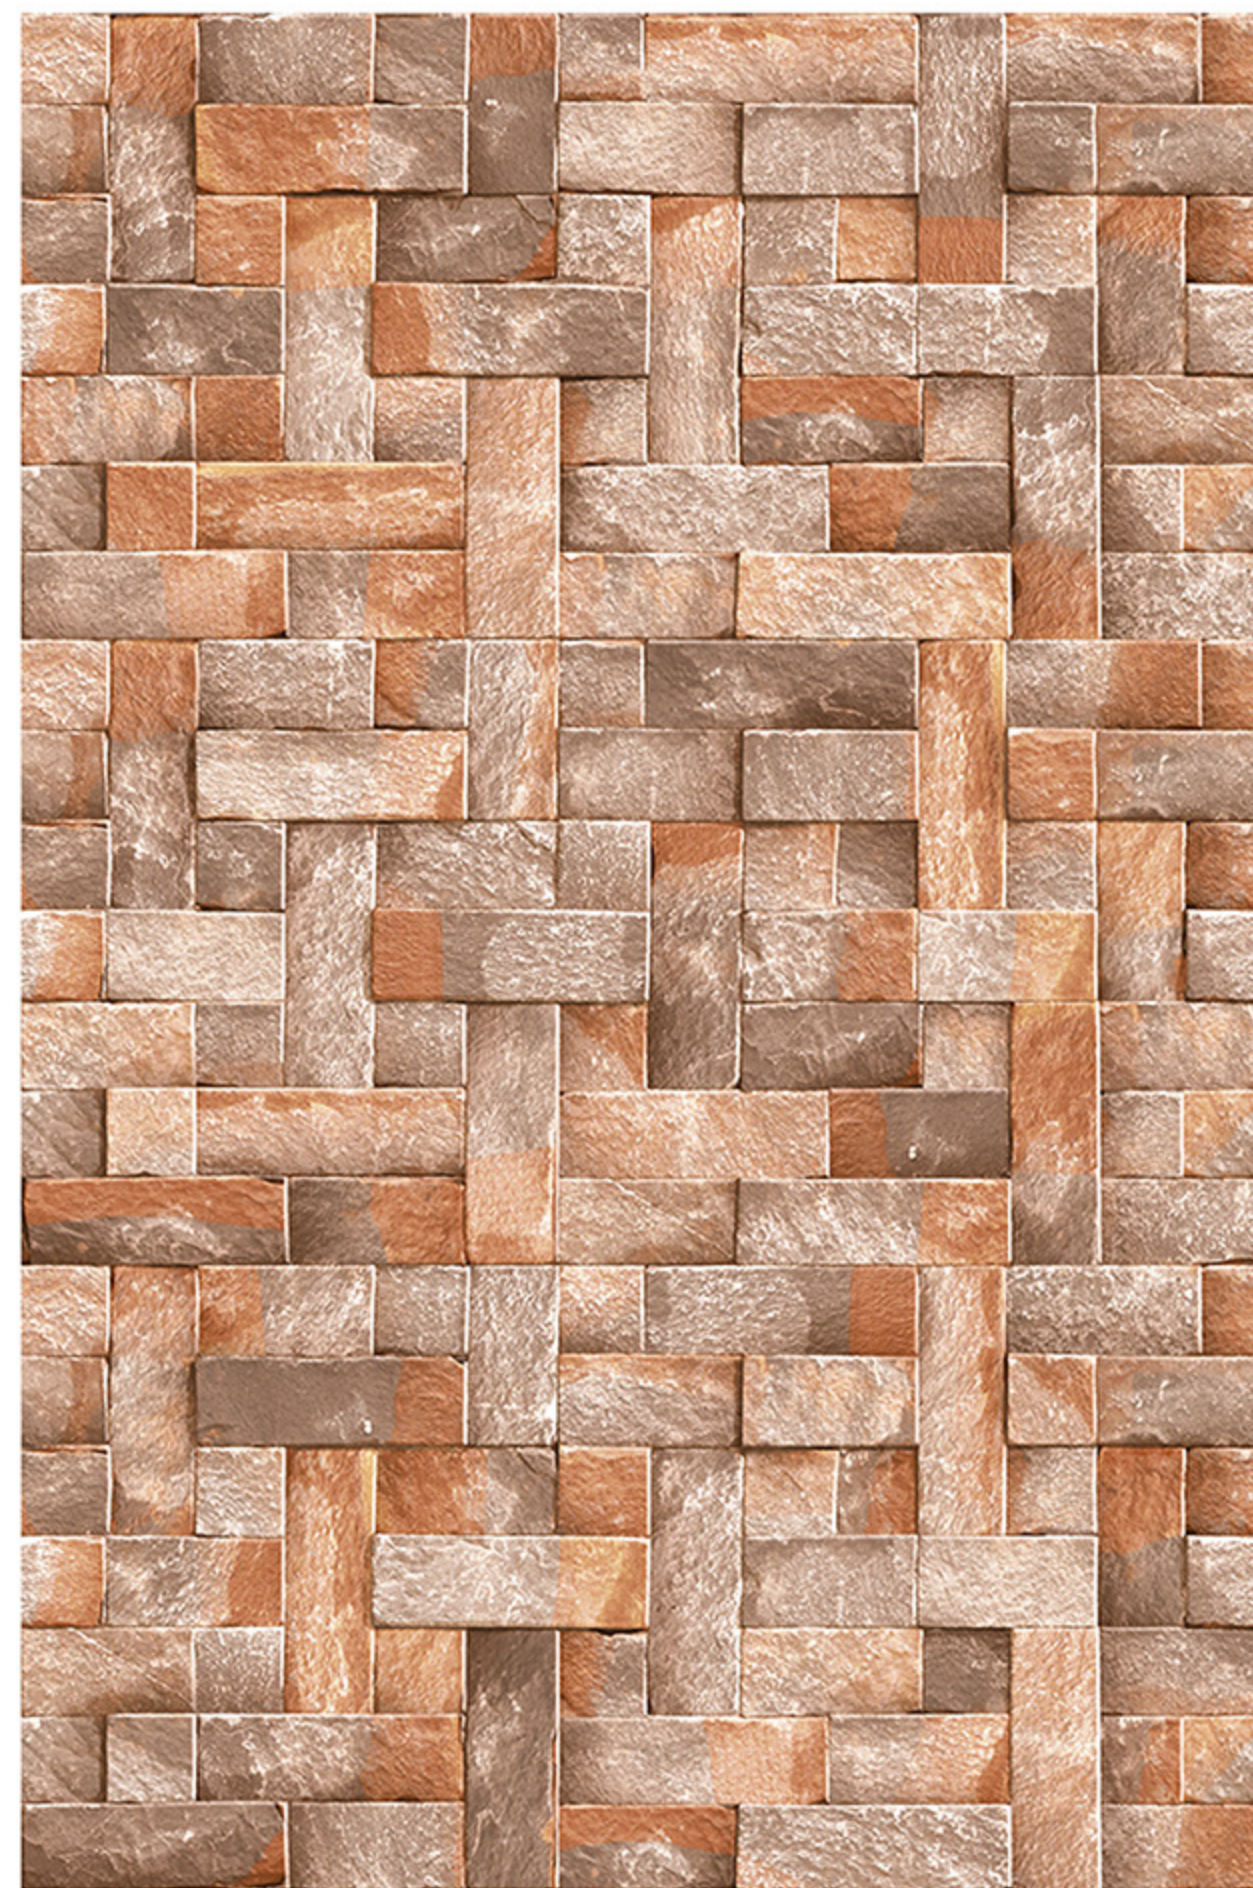

# NOVARA\_27

RANDOM  
DESIGN

HIGH-DEEP  
PUNCH

DURABLE  
BODY

NATURAL  
LOOK

100%  
WATER PROOF