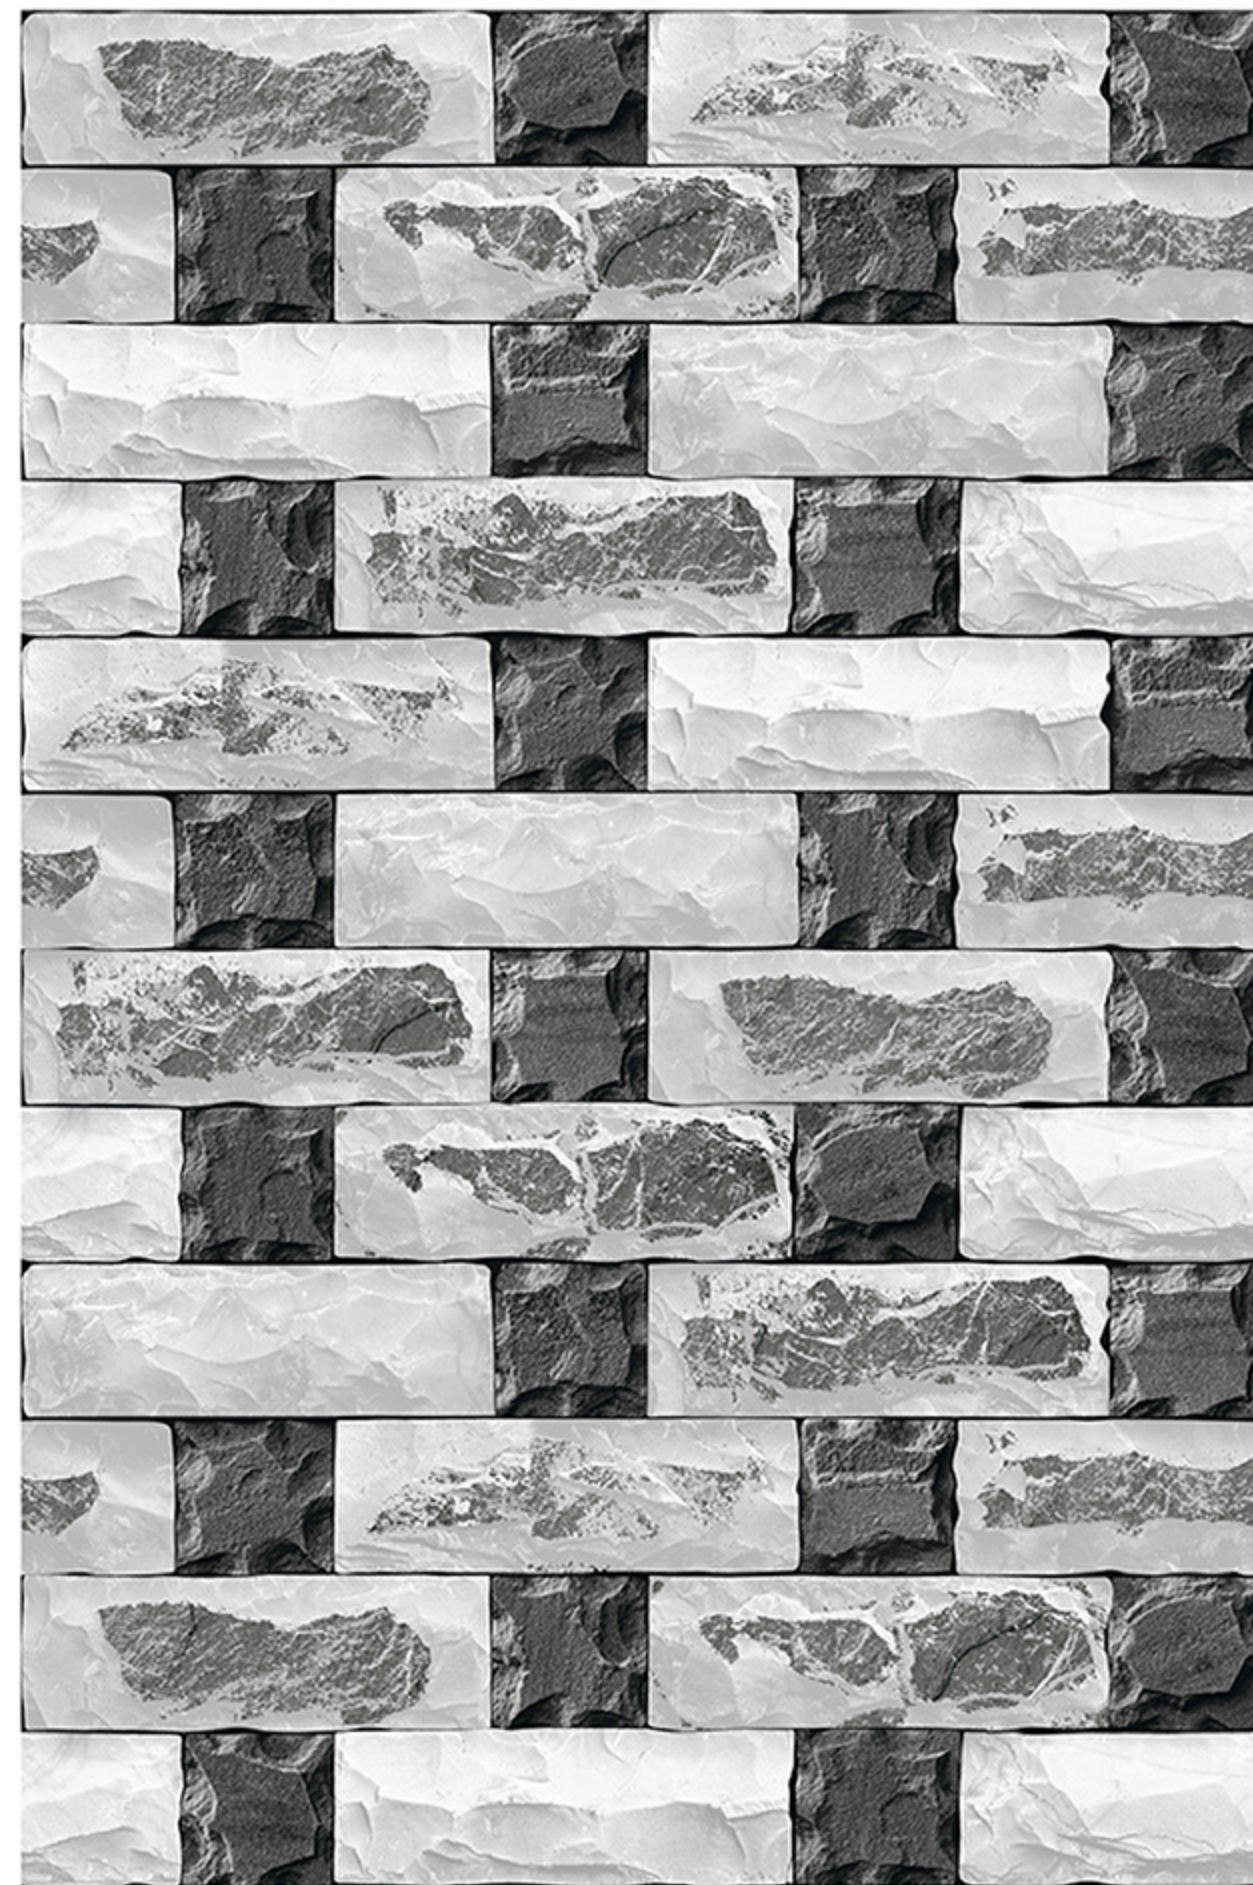

# SEVILLA\_28

RANDOM  
DESIGN

HIGH-DEEP  
PUNCH

DURABLE  
BODY

NATURAL  
LOOK

100%  
WATER PROOF