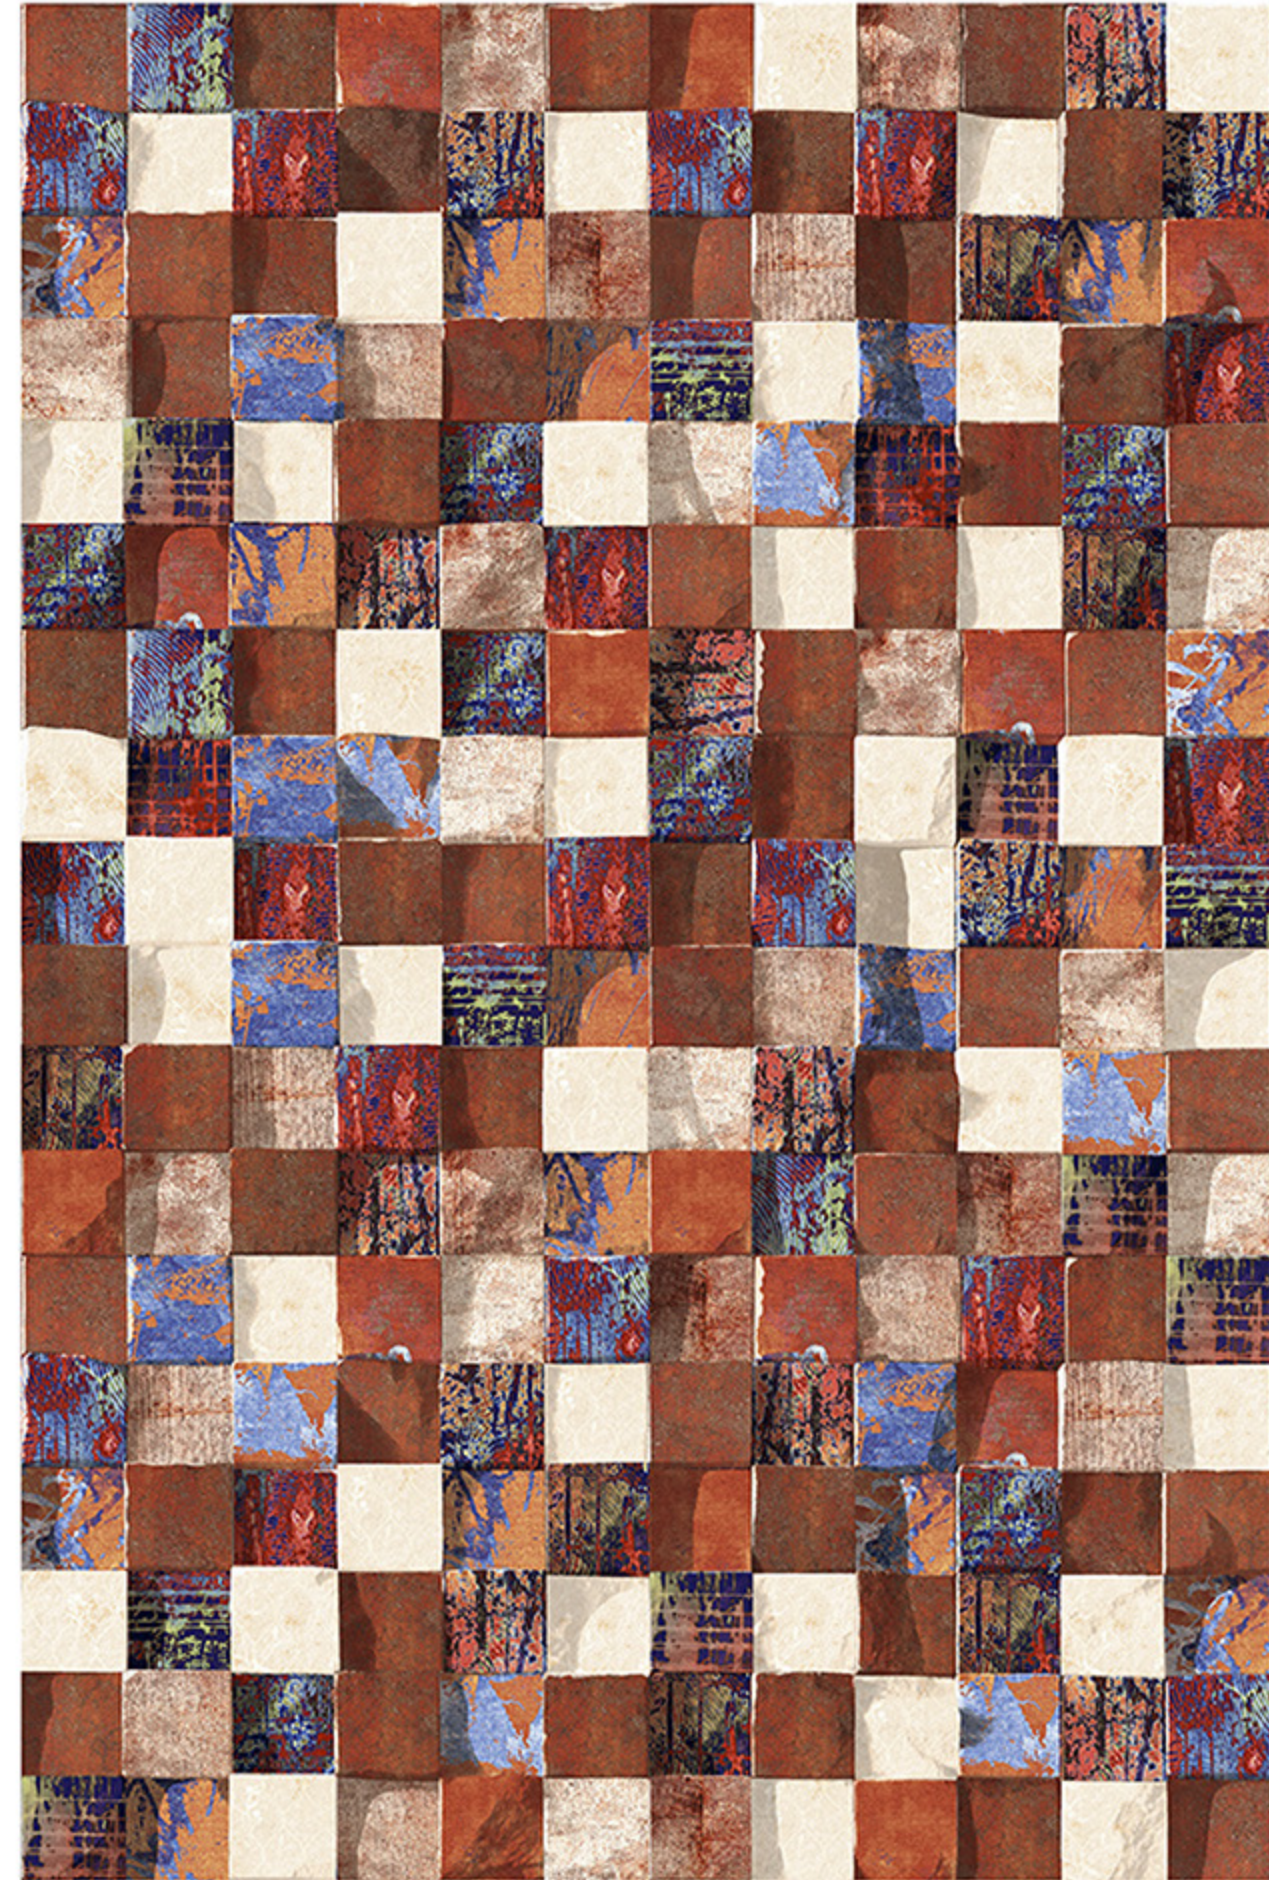

NATURAL  
LOOK

100%  
WATER PROOF

LECCE\_33

RANDOM  
DESIGN

HIGH-DEEP  
PUNCH

DURABLE  
BODY

NATURAL  
LOOK

100%  
WATER PROOF