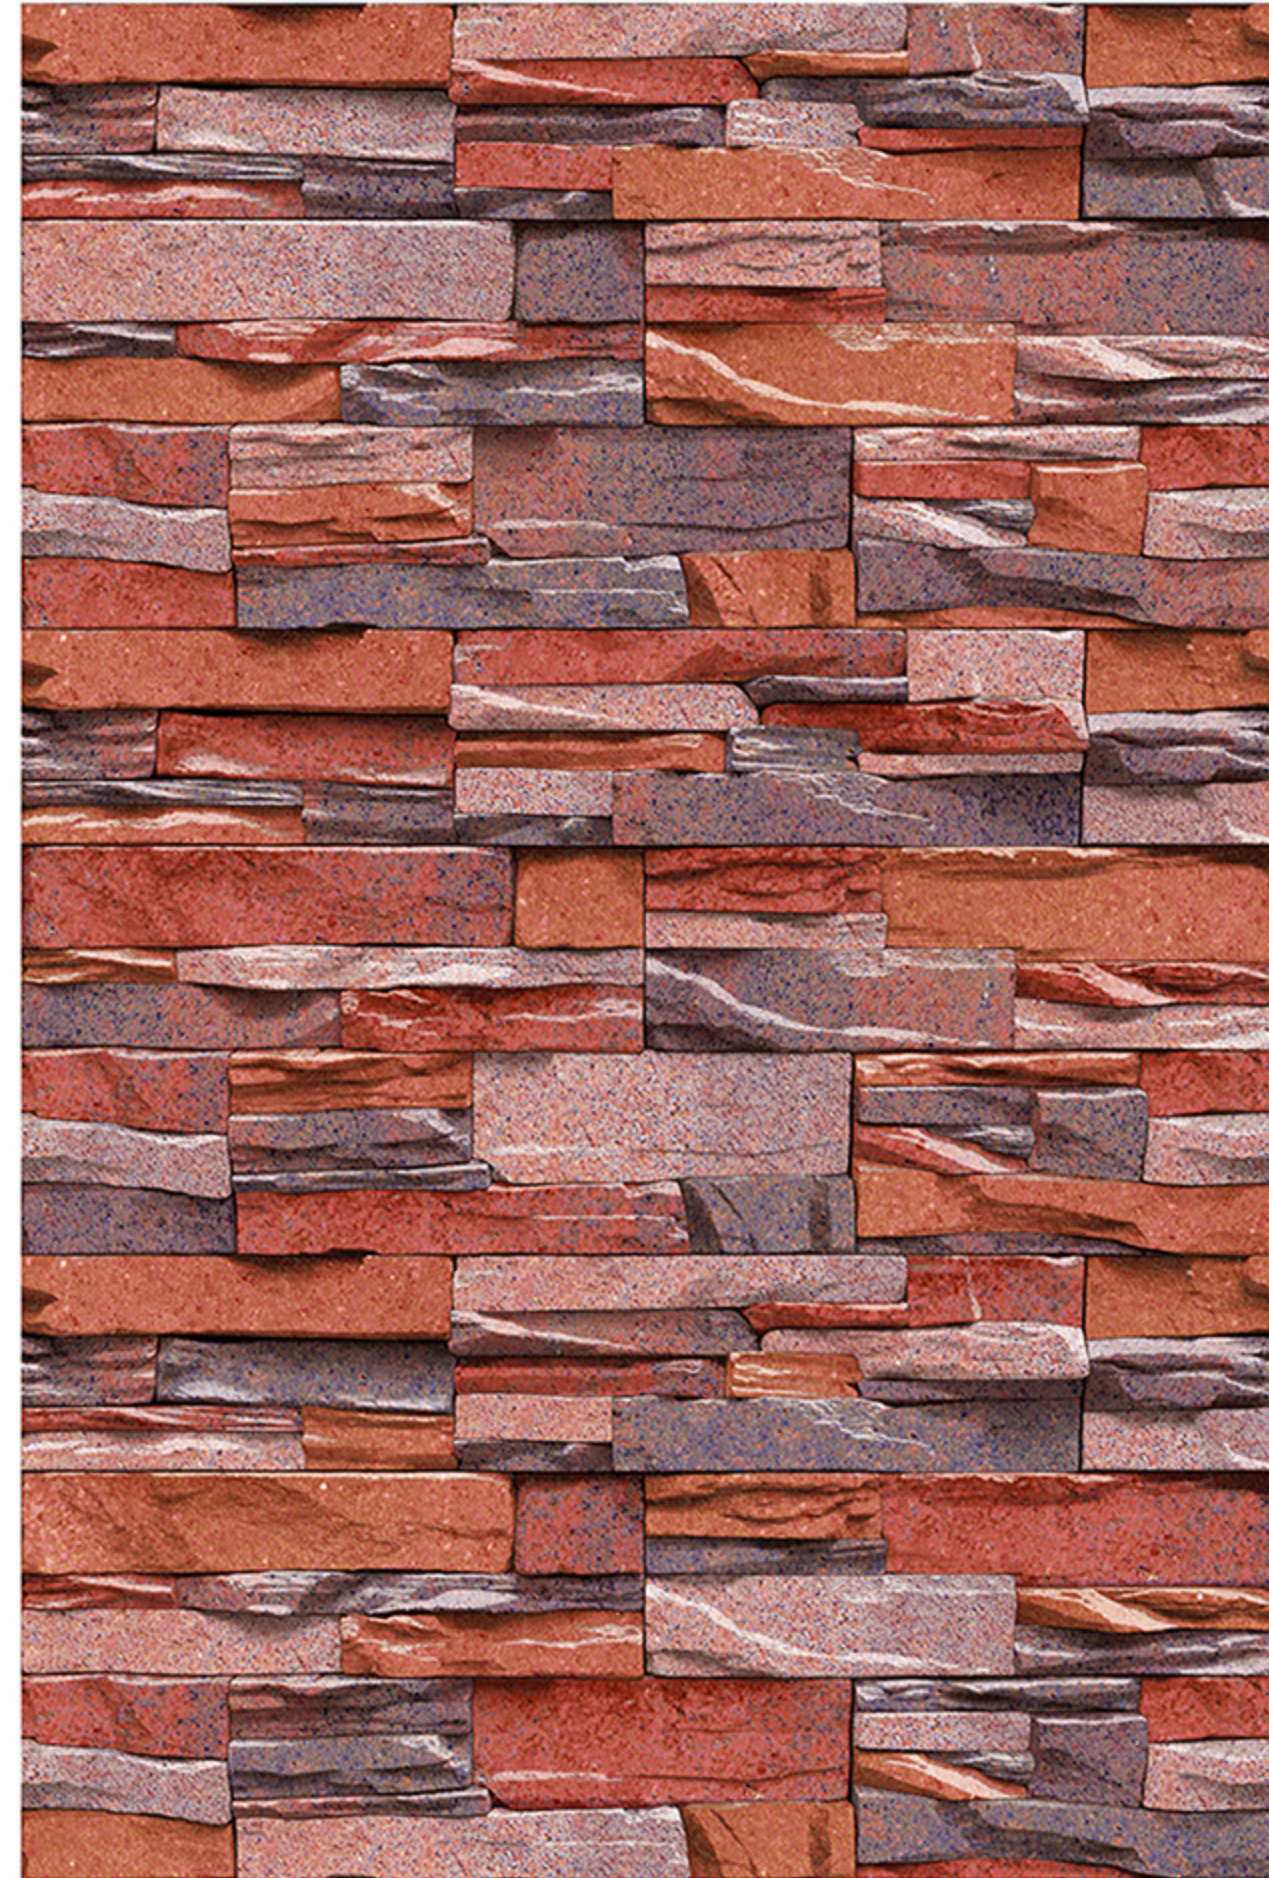

# FORLI\_26

RANDOM  
DESIGN

HIGH-DEEP  
PUNCH

DURABLE  
BODY

NATURAL  
LOOK

100%  
WATER PROOF