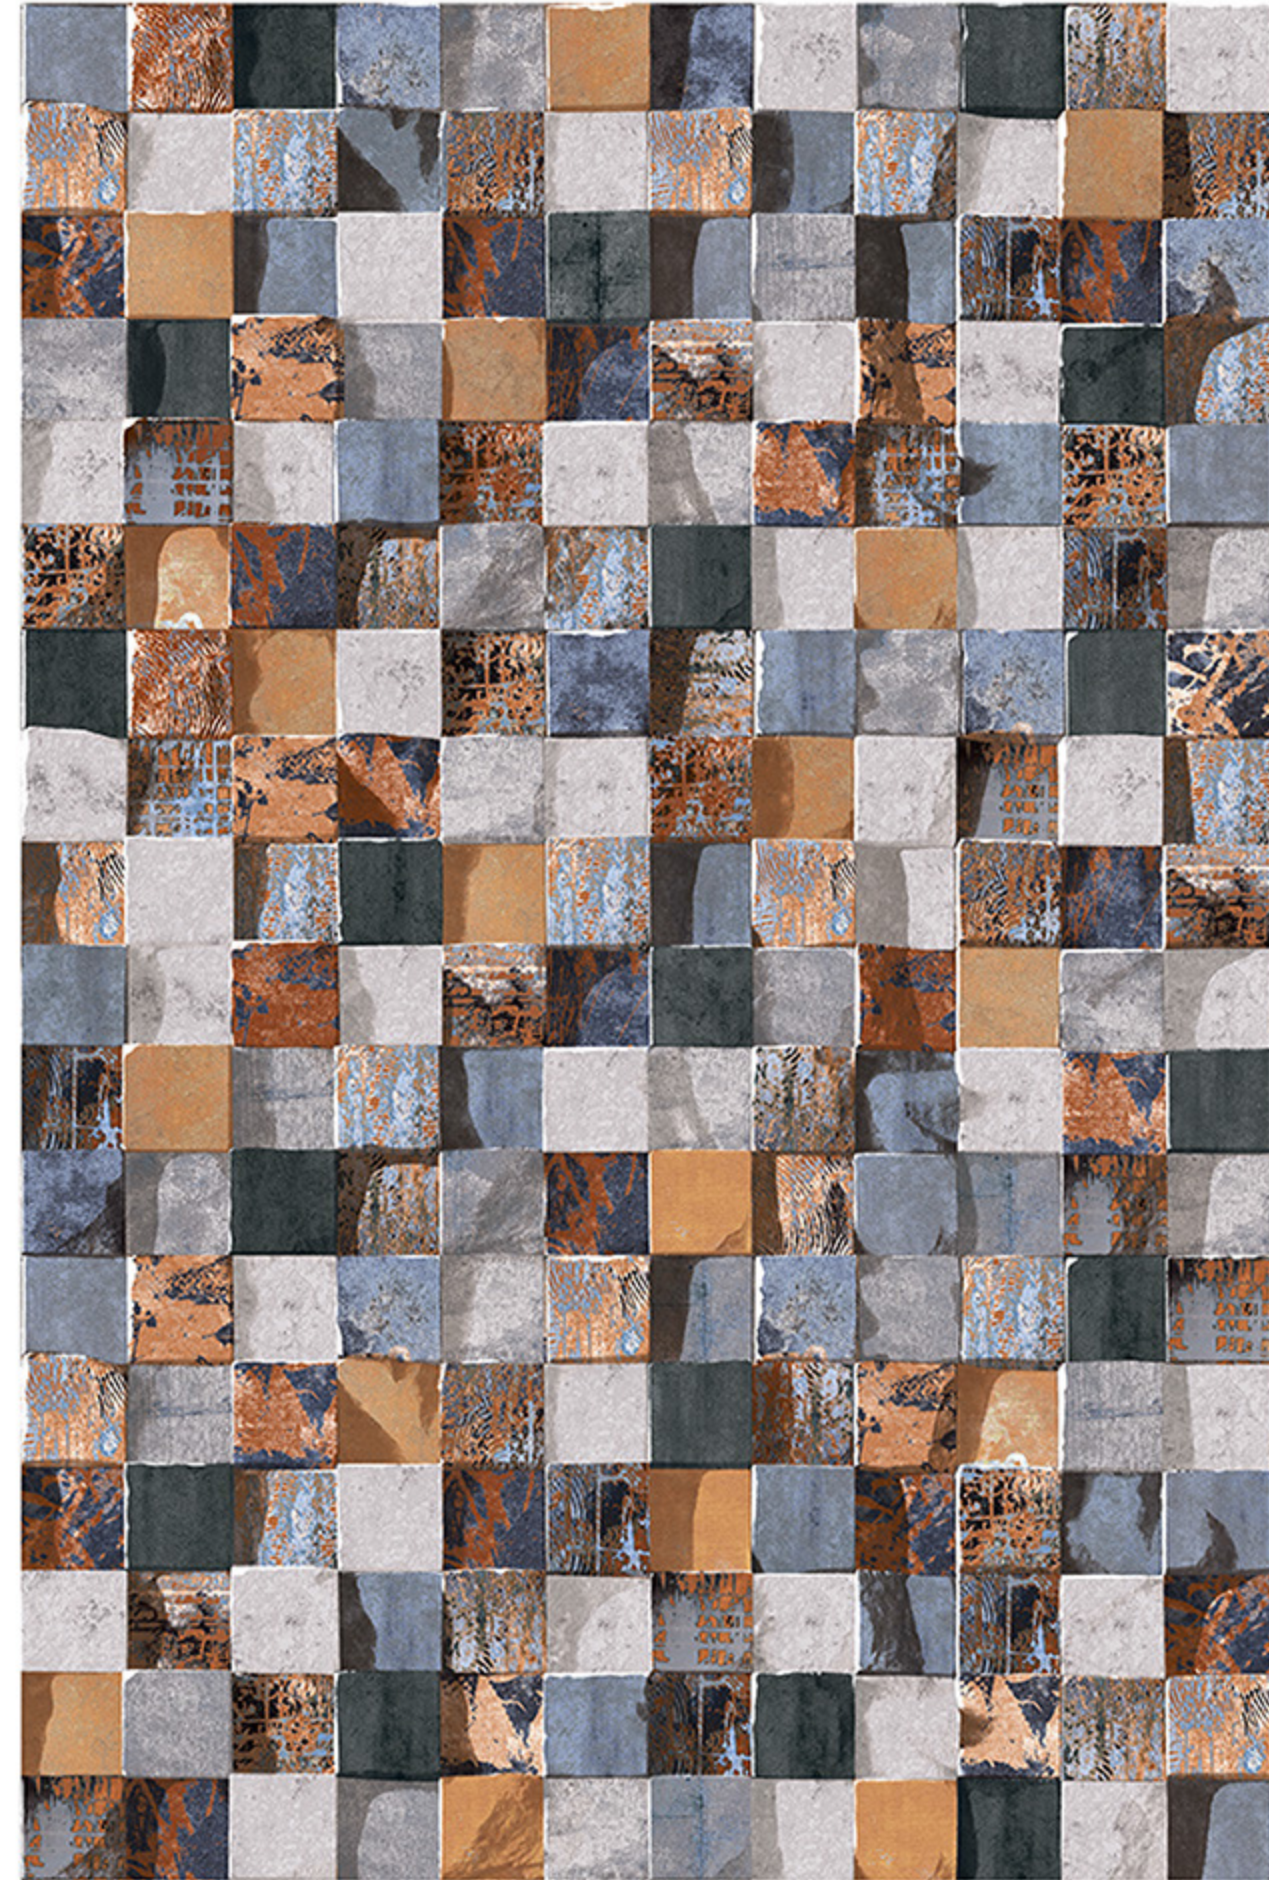

# LECCE\_34

RANDOM  
DESIGN

HIGH-DEEP  
PUNCH

DURABLE  
BODY

NATURAL  
LOOK

100%  
WATER PROOF