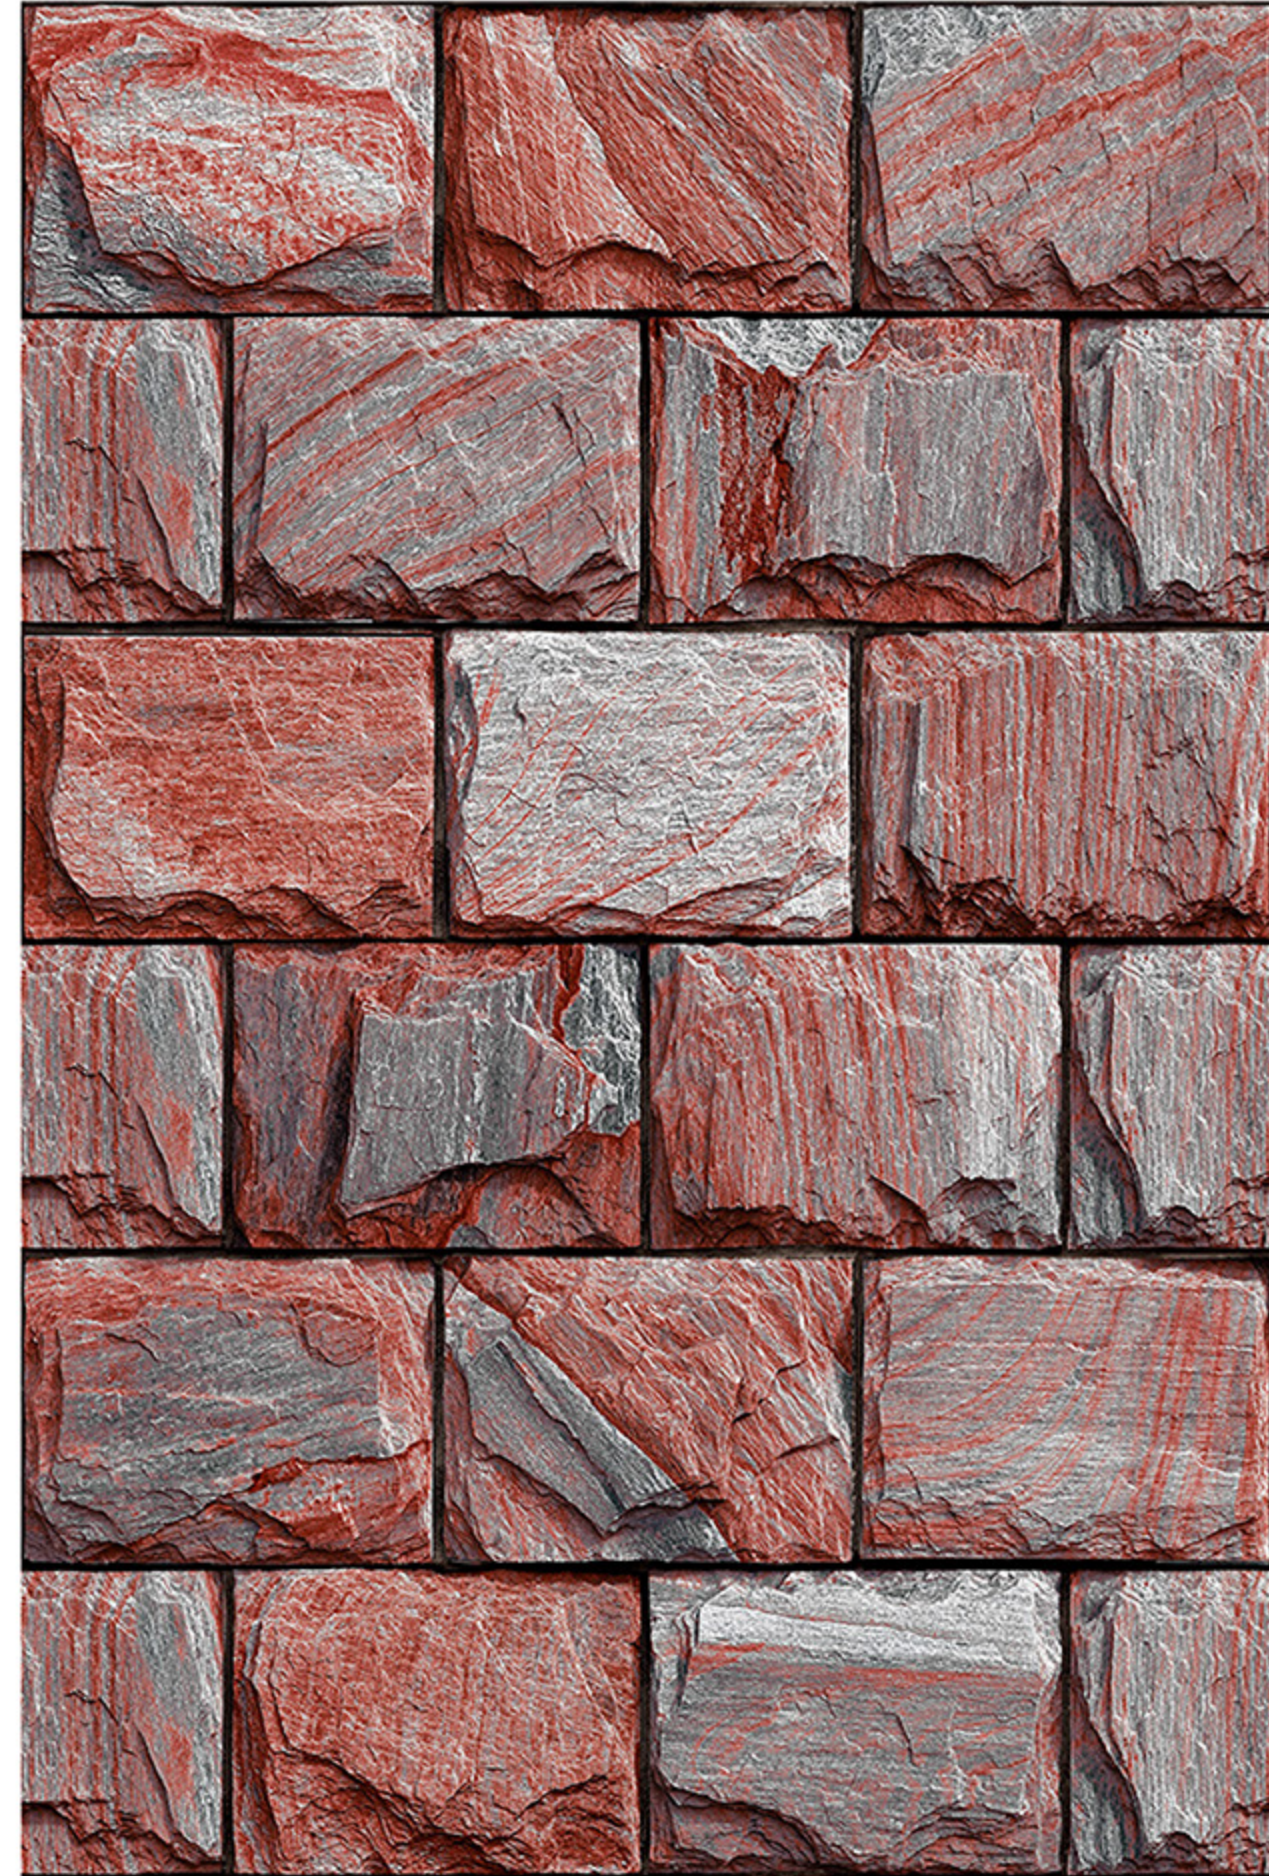

# ROME\_28

RANDOM  
DESIGN

HIGH-DEEP  
PUNCH

DURABLE  
BODY

NATURAL  
LOOK

100%  
WATER PROOF