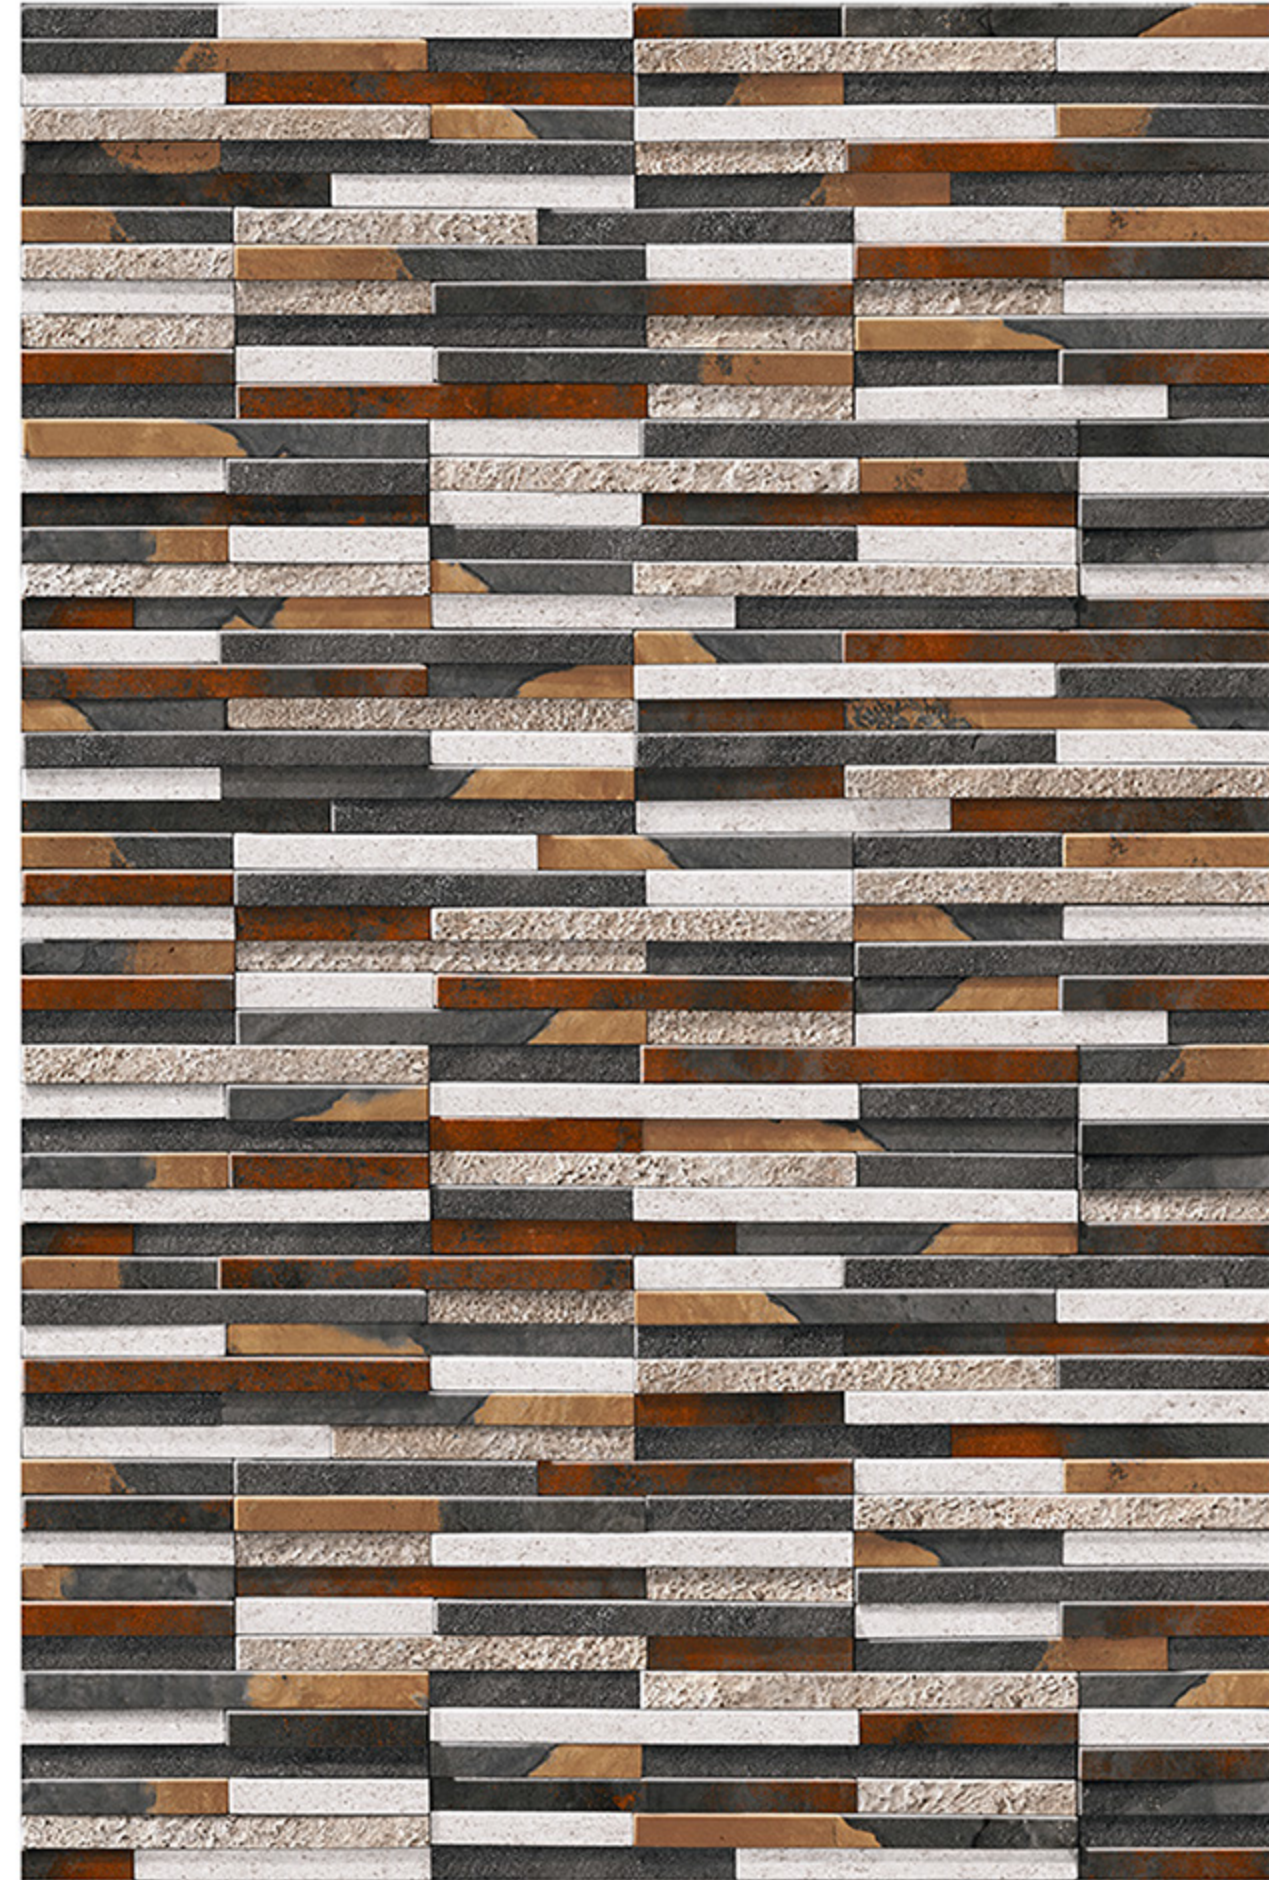

# TRENTO\_29

RANDOM  
DESIGN

HIGH-DEEP  
PUNCH

DURABLE  
BODY

NATURAL  
LOOK

100%  
WATER PROOF