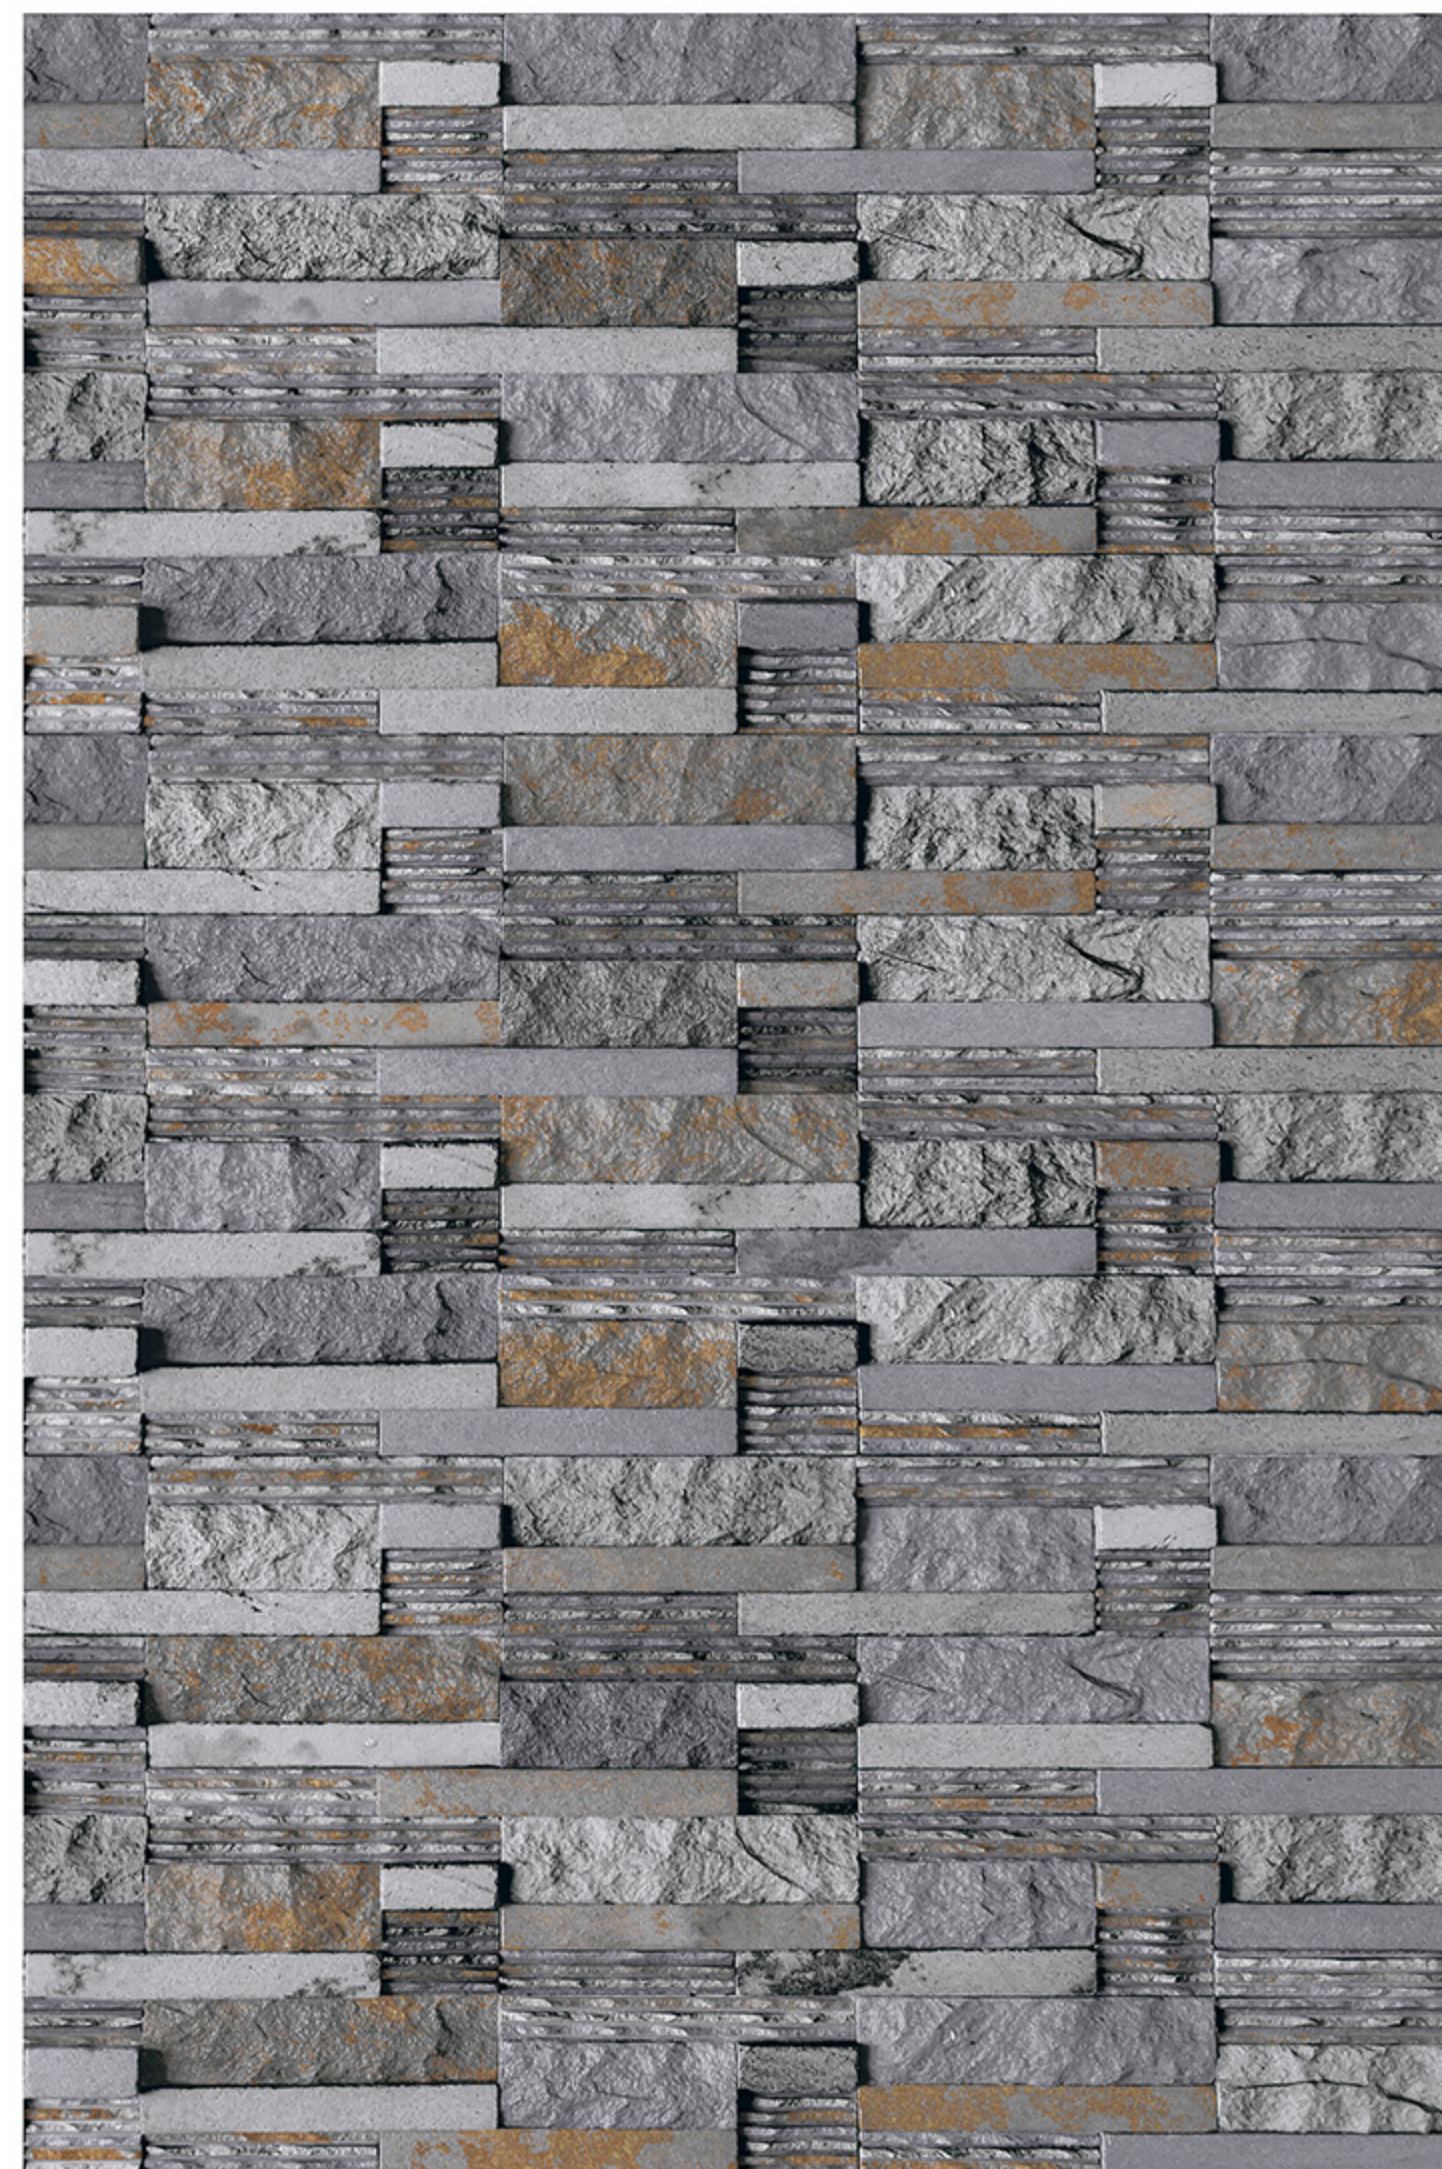

TOLEDO_24

RANDOM
DESIGN

HIGH-DEEP
PUNCH

DURABLE
BODY

NATURAL
LOOK

100%
WATER PROOF