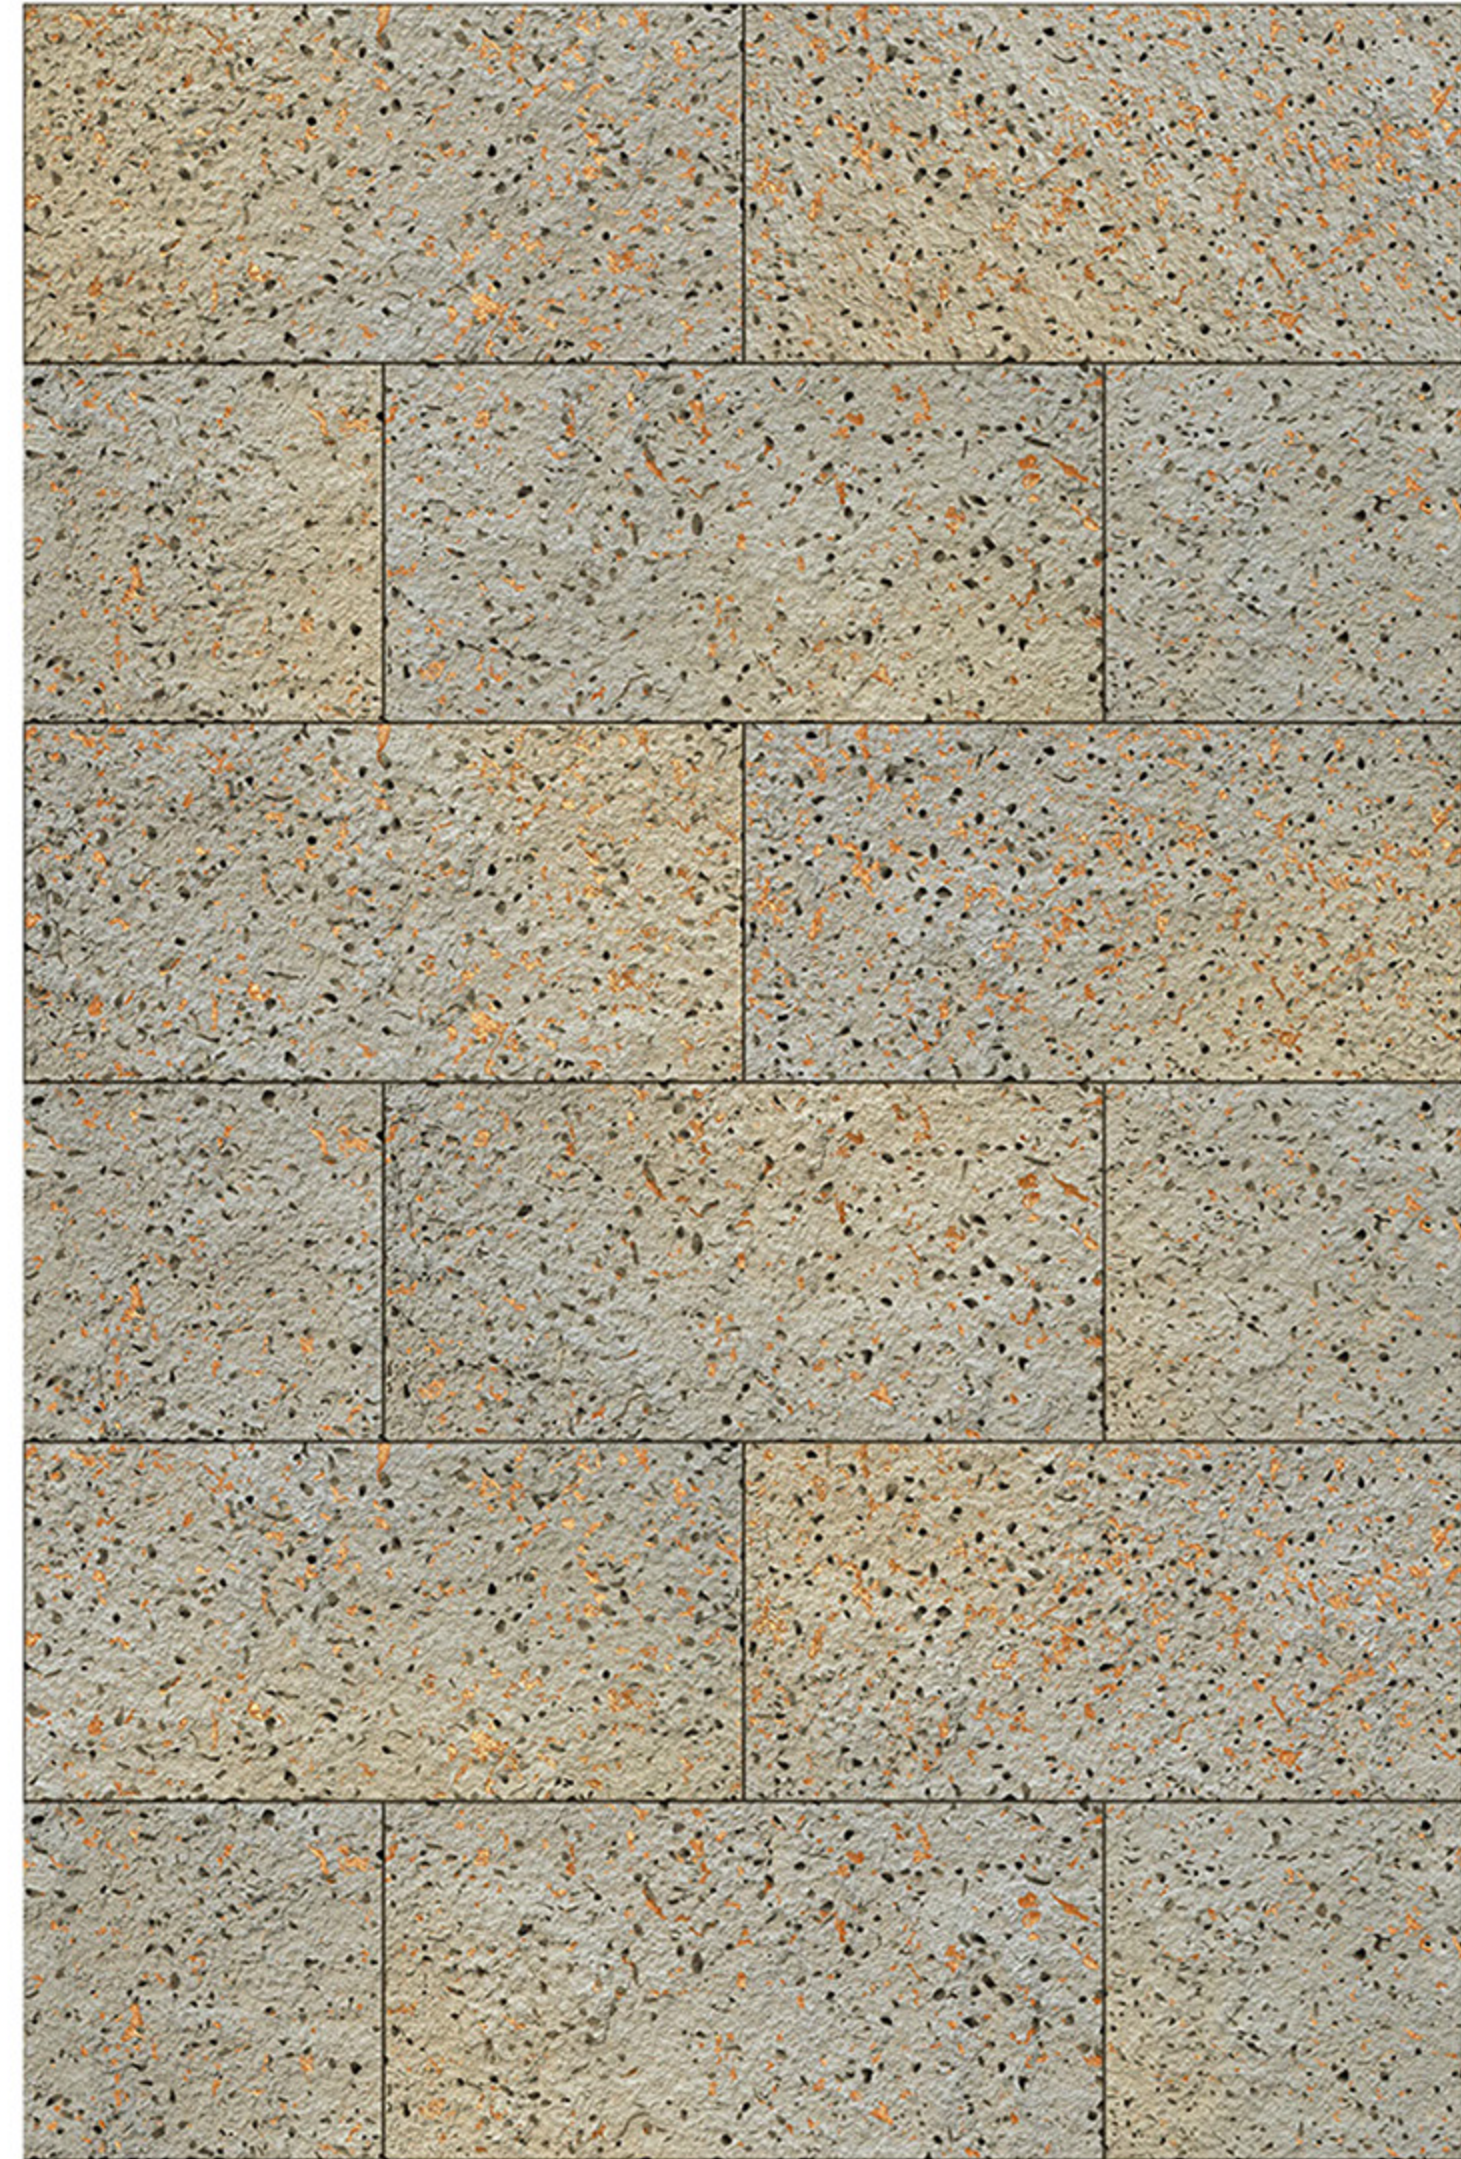

KERA STONE_19

RANDOM
DESIGN

HIGH-DEEP
PUNCH

DURABLE
BODY

NATURAL
LOOK

100%
WATER PROOF