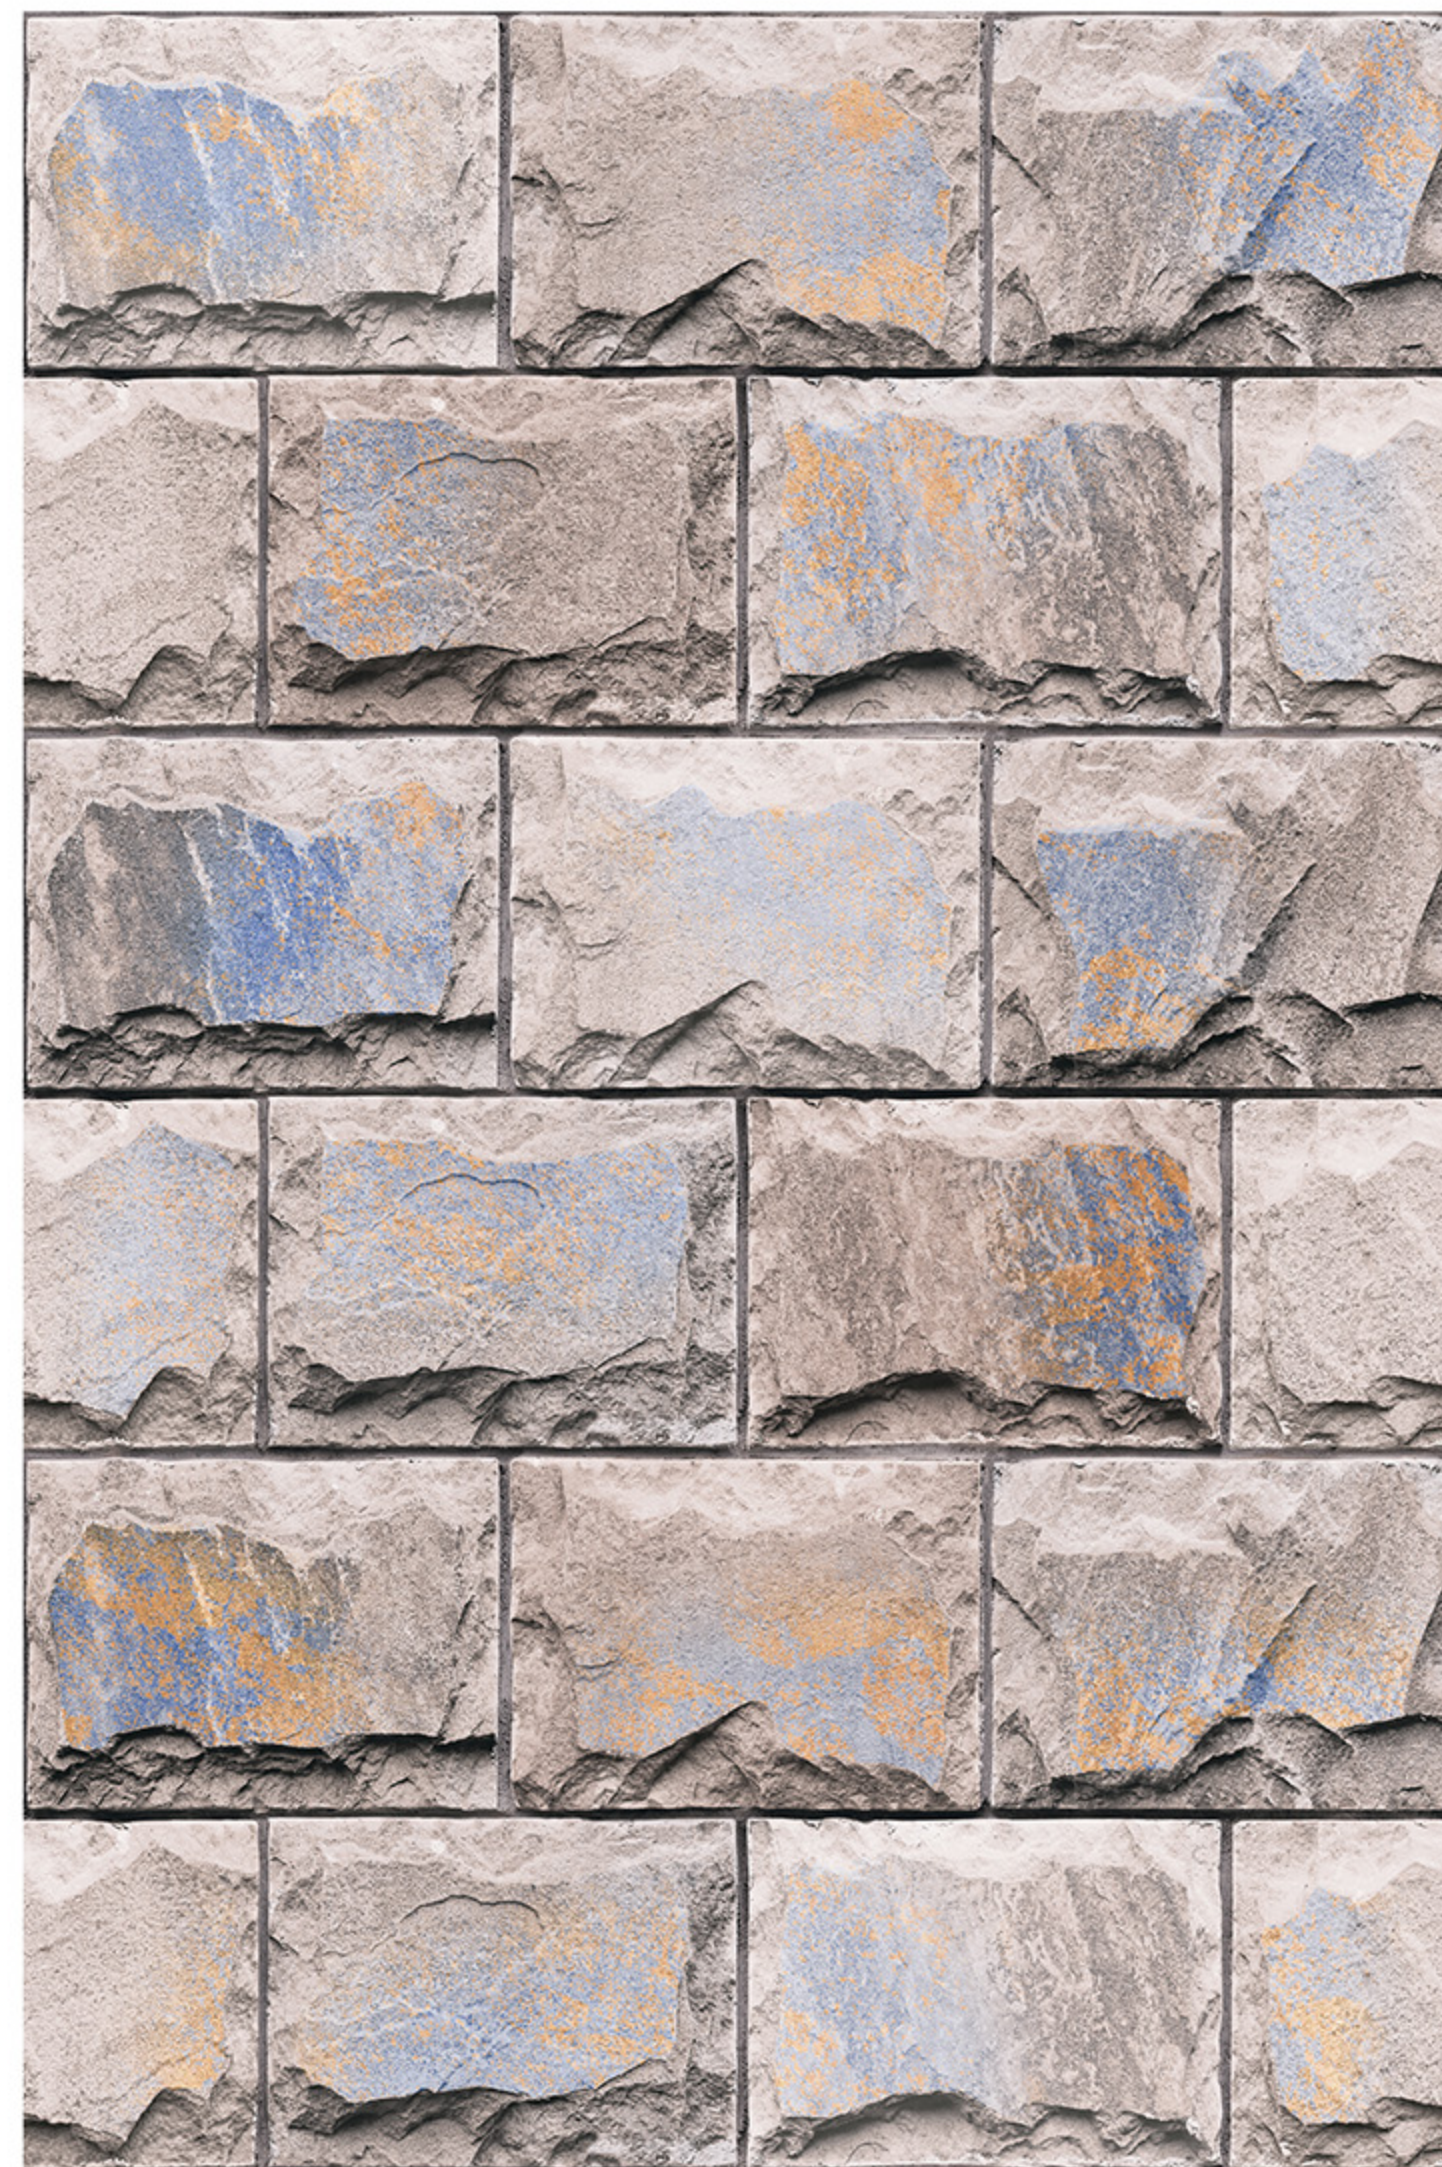

NATURAL
LOOK

100%
WATER PROOF

ROME_26

RANDOM
DESIGN

HIGH-DEEP
PUNCH

DURABLE
BODY

NATURAL
LOOK

100%
WATER PROOF