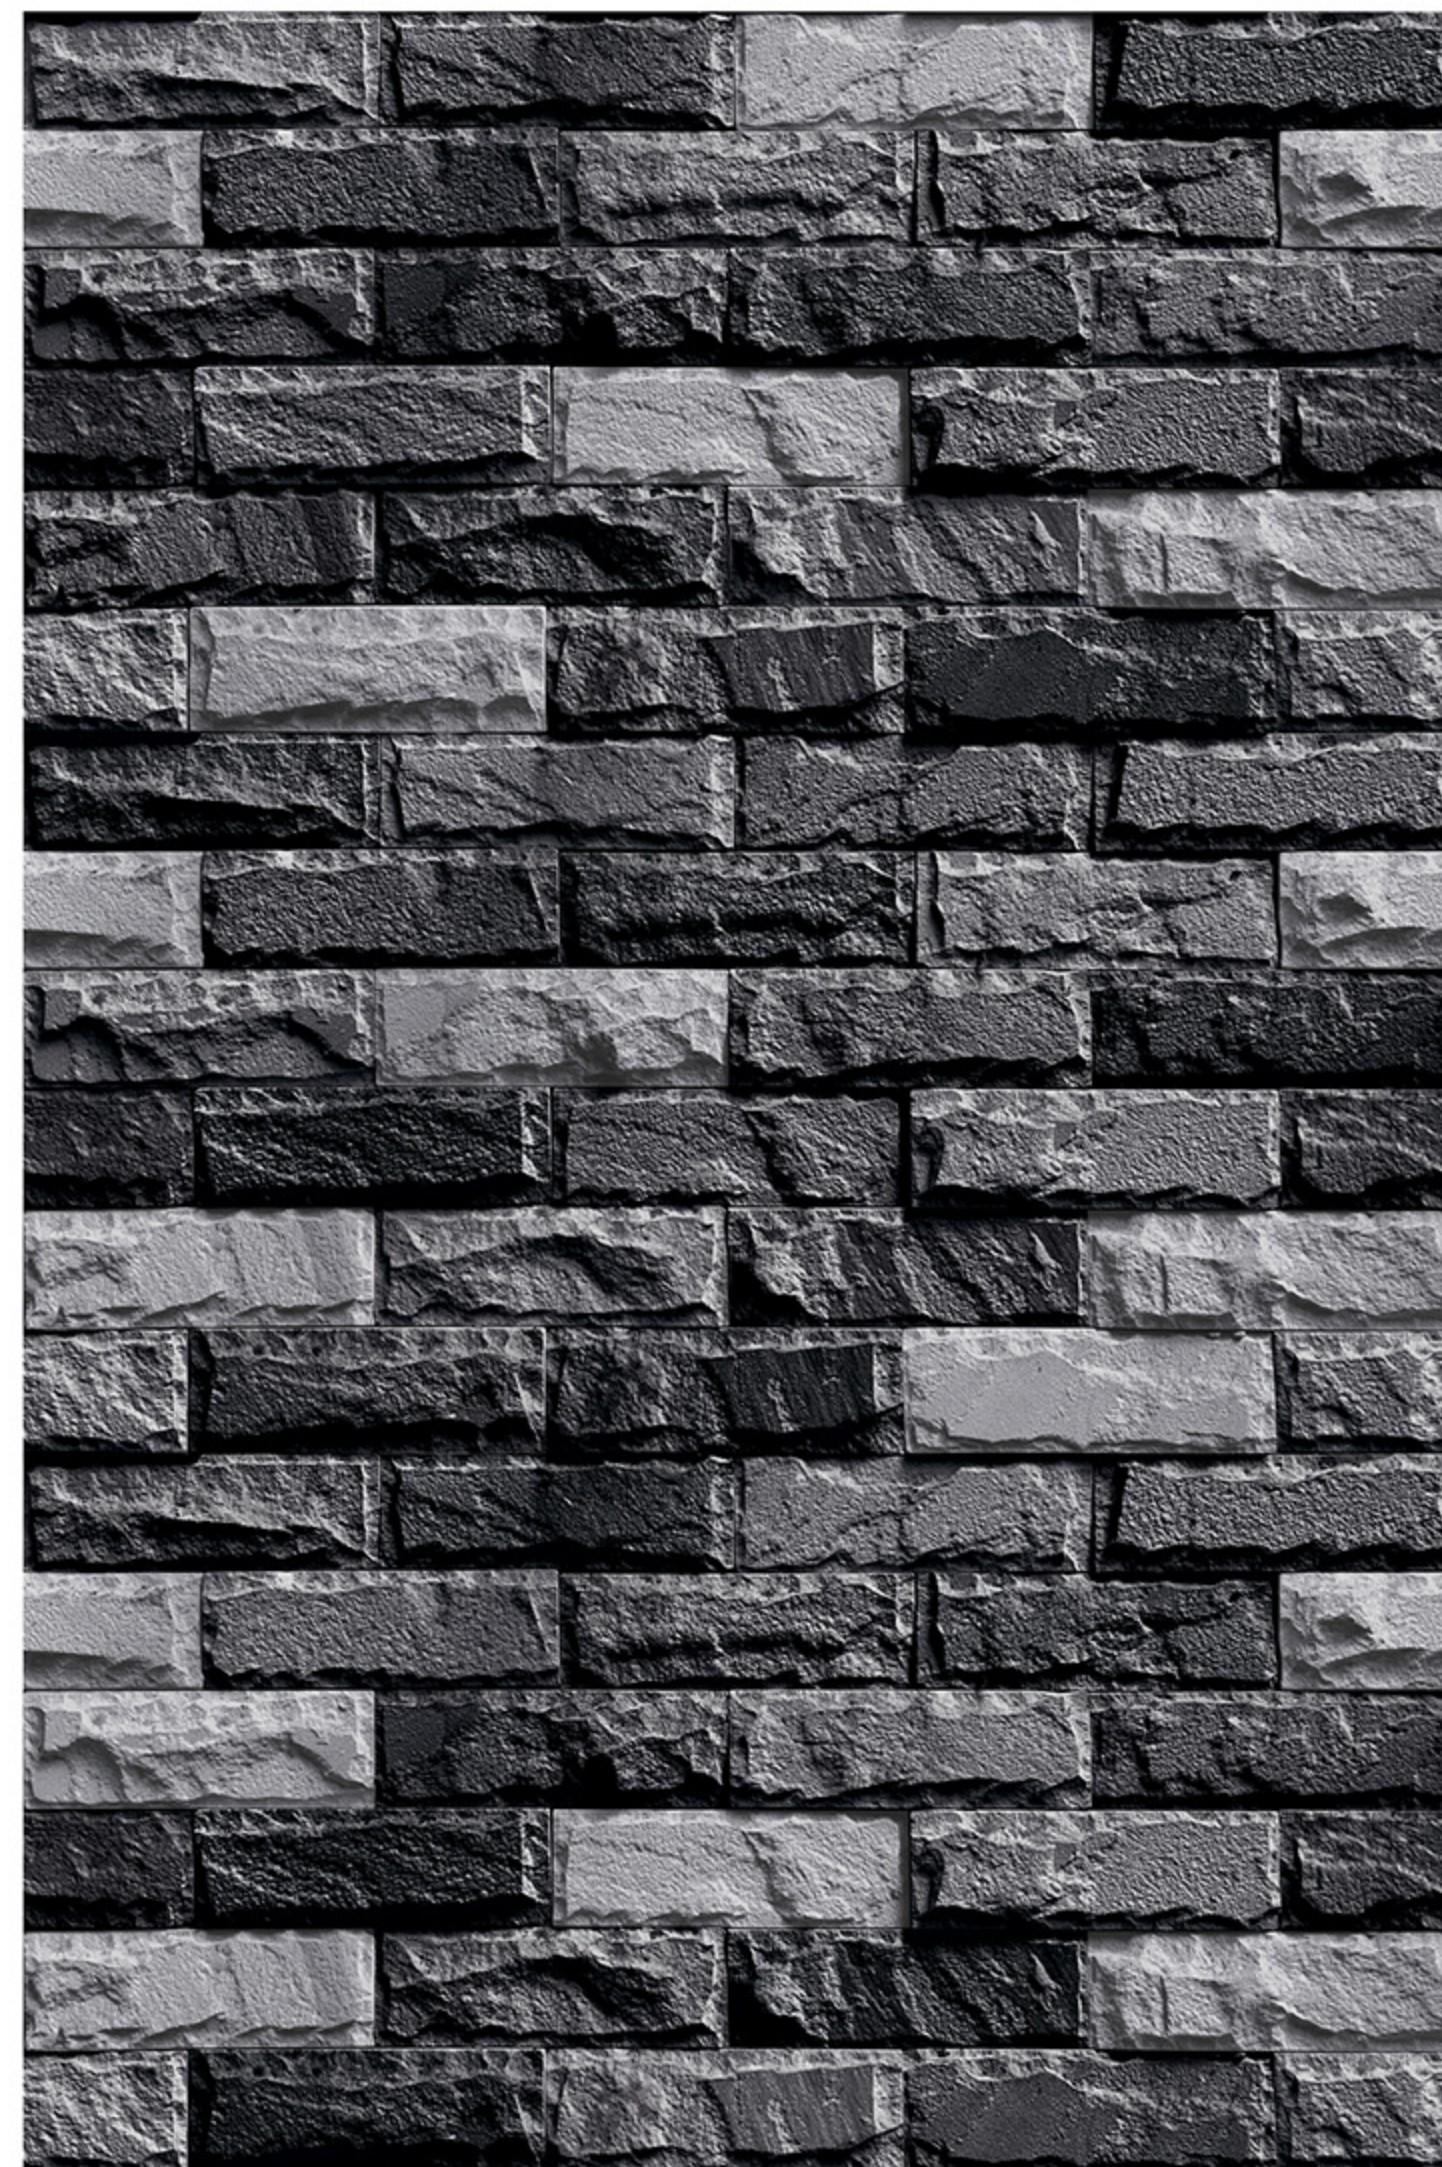

MURCIA_25

RANDOM
DESIGN

HIGH-DEEP
PUNCH

DURABLE
BODY

NATURAL
LOOK

100%
WATER PROOF