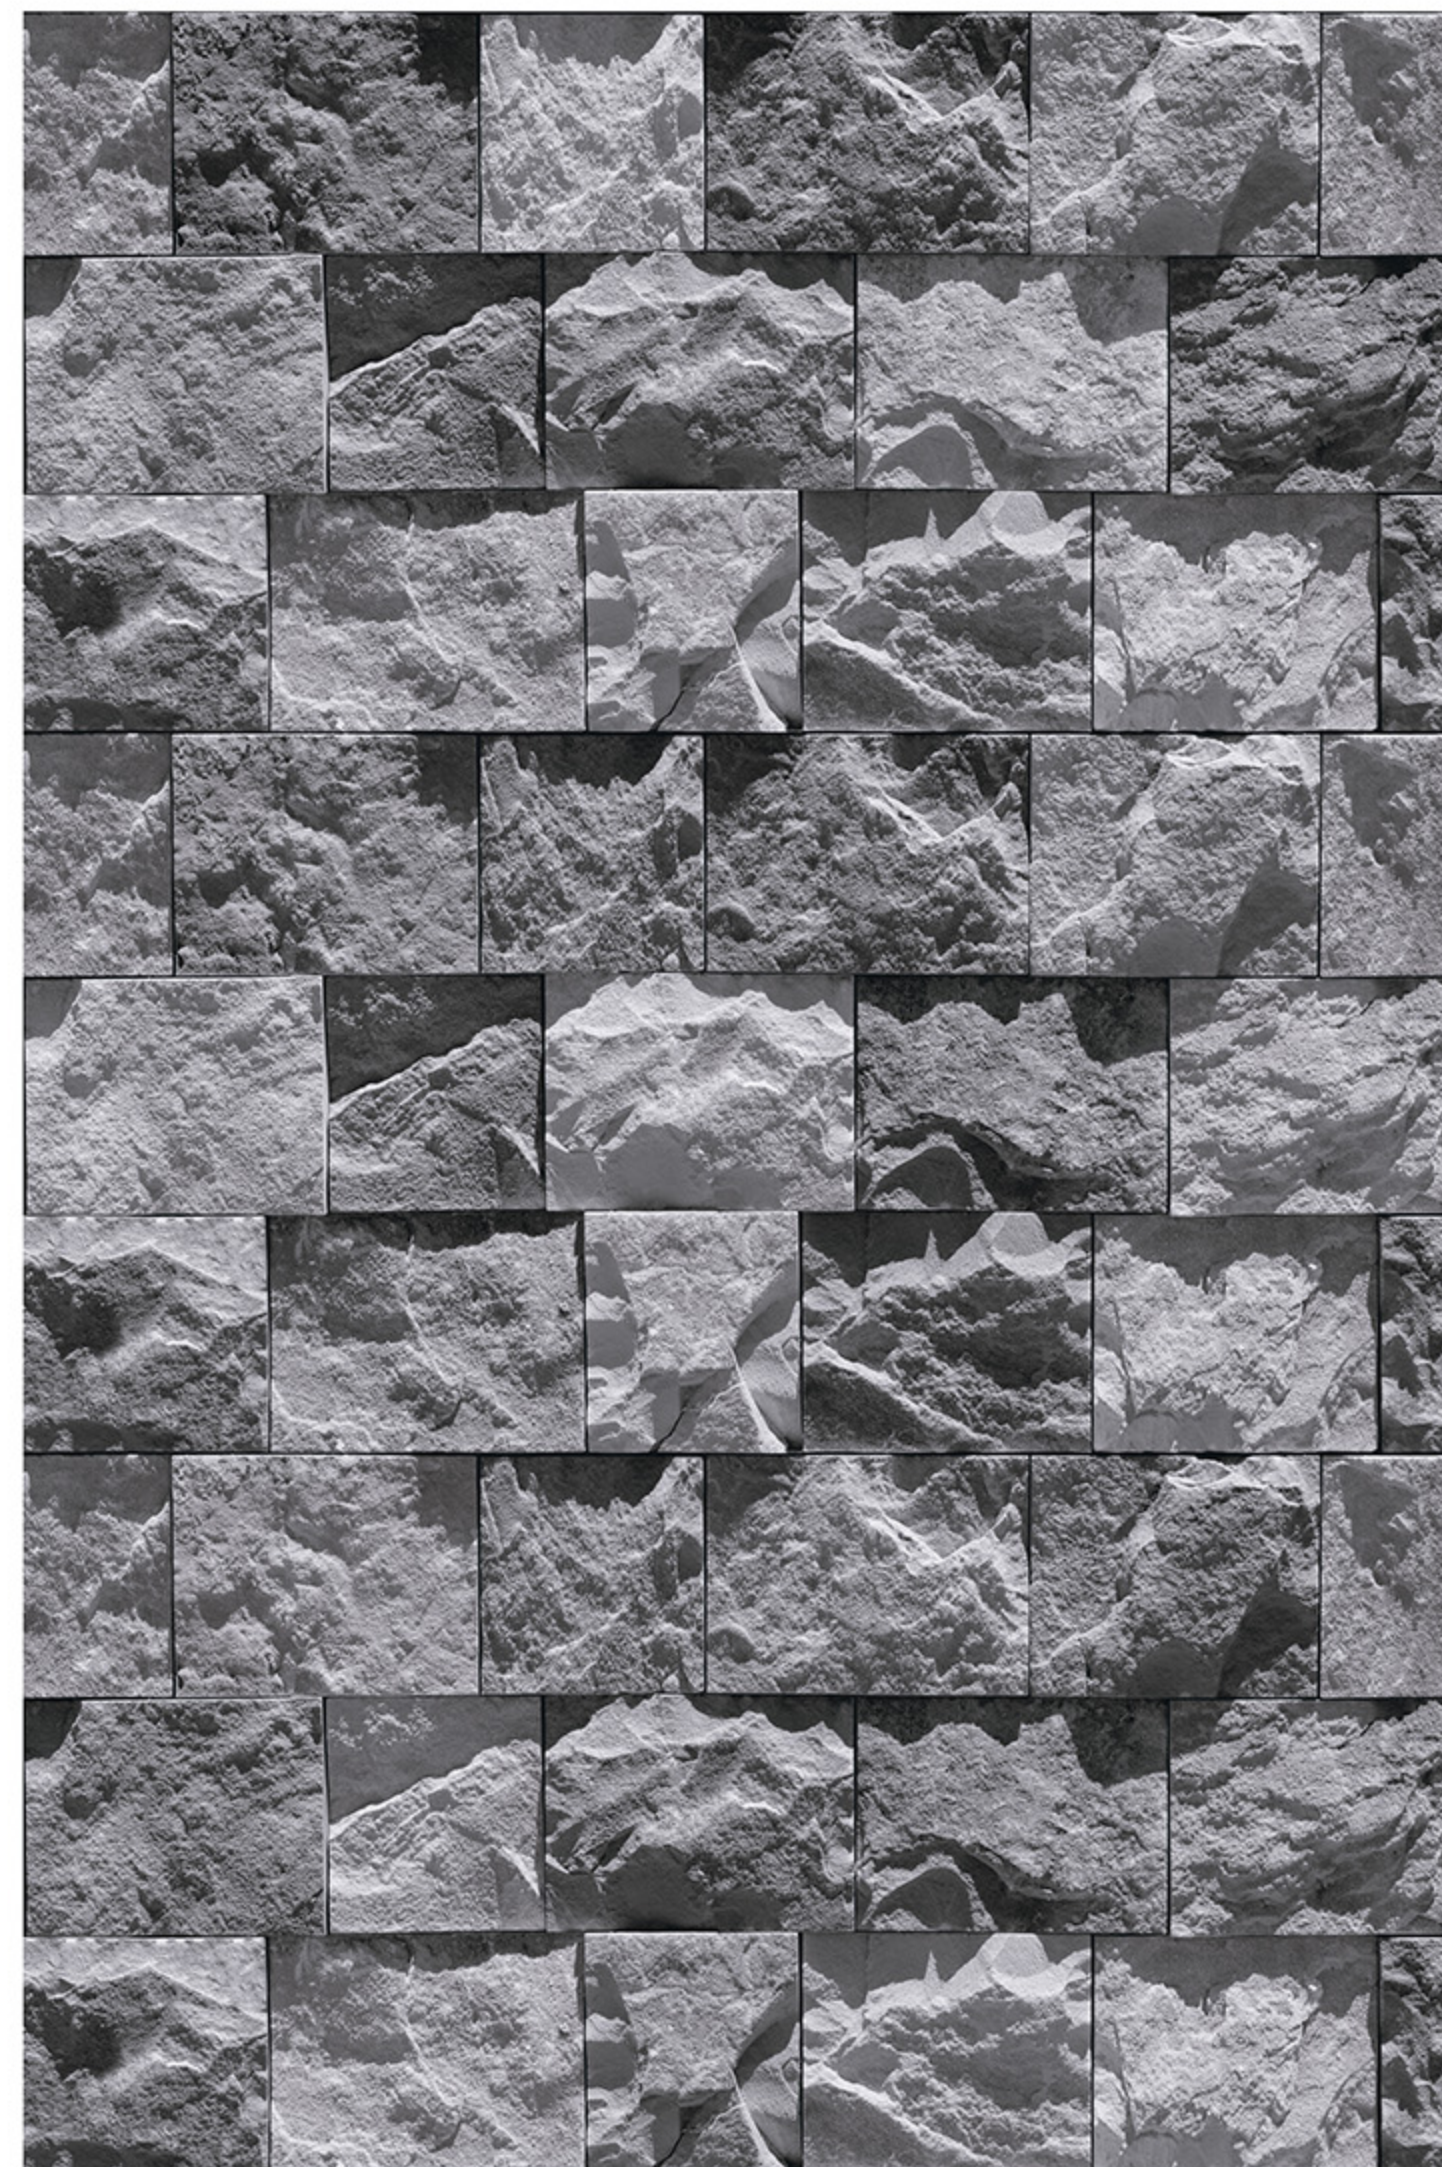

LUGO_25

RANDOM
DESIGN

HIGH-DEEP
PUNCH

DURABLE
BODY

NATURAL
LOOK

100%
WATER PROOF