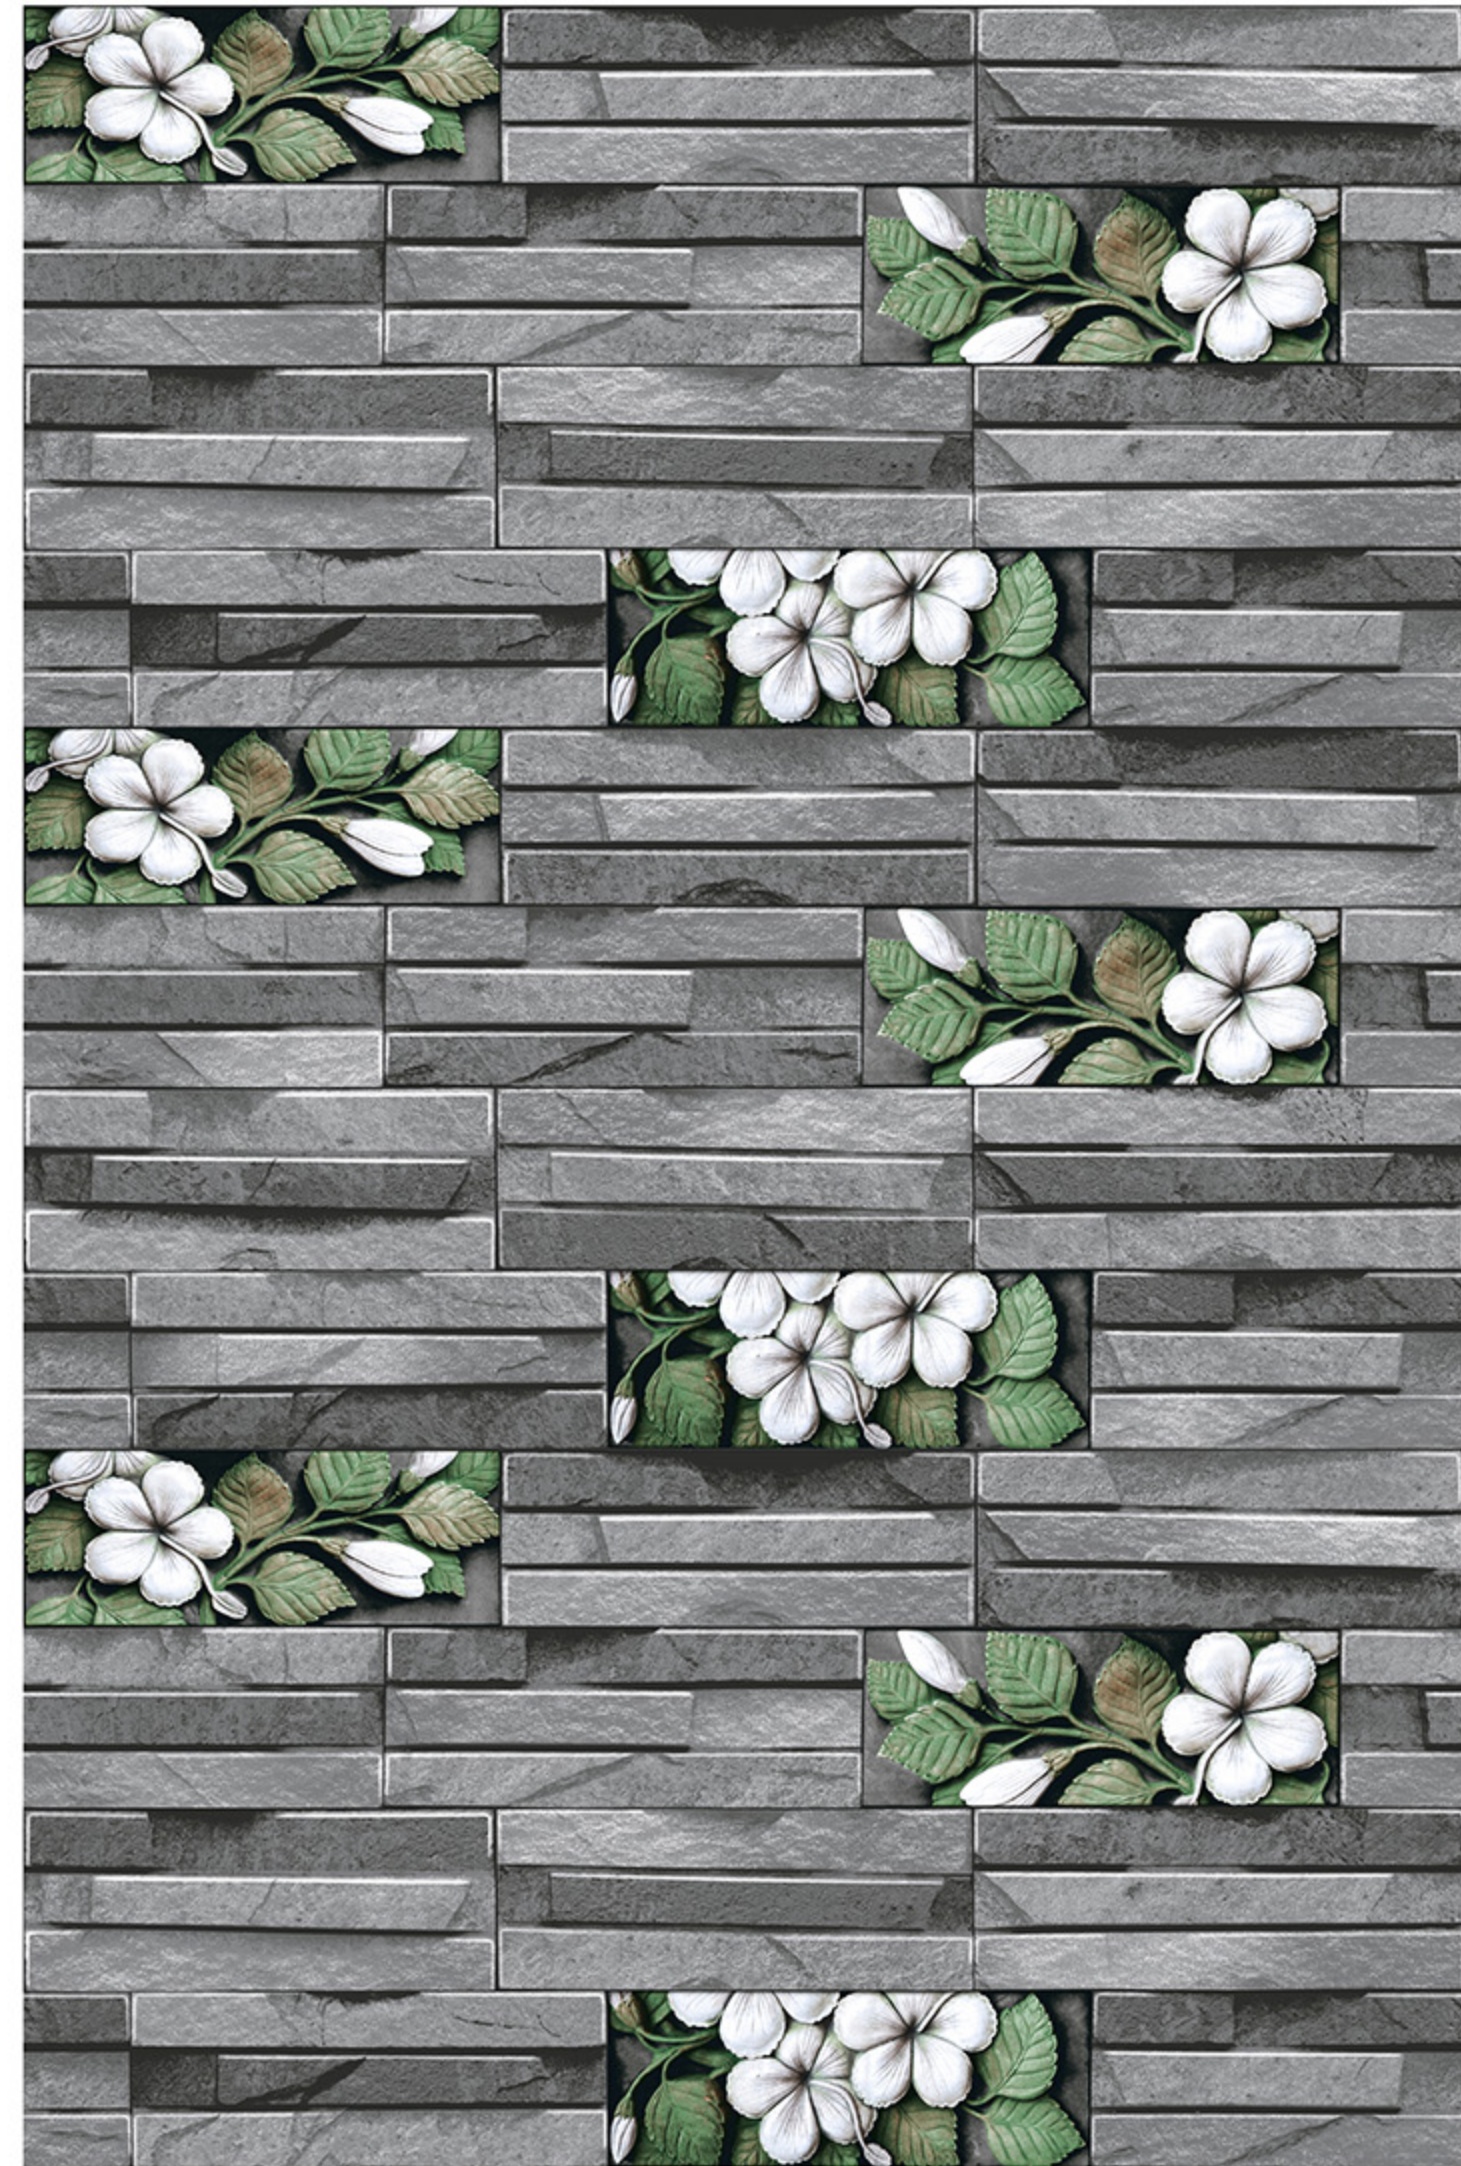

NATURAL
LOOK

100%
WATER PROOF

PALMA_18

RANDOM
DESIGN

HIGH-DEEP
PUNCH

DURABLE
BODY

NATURAL
LOOK

100%
WATER PROOF