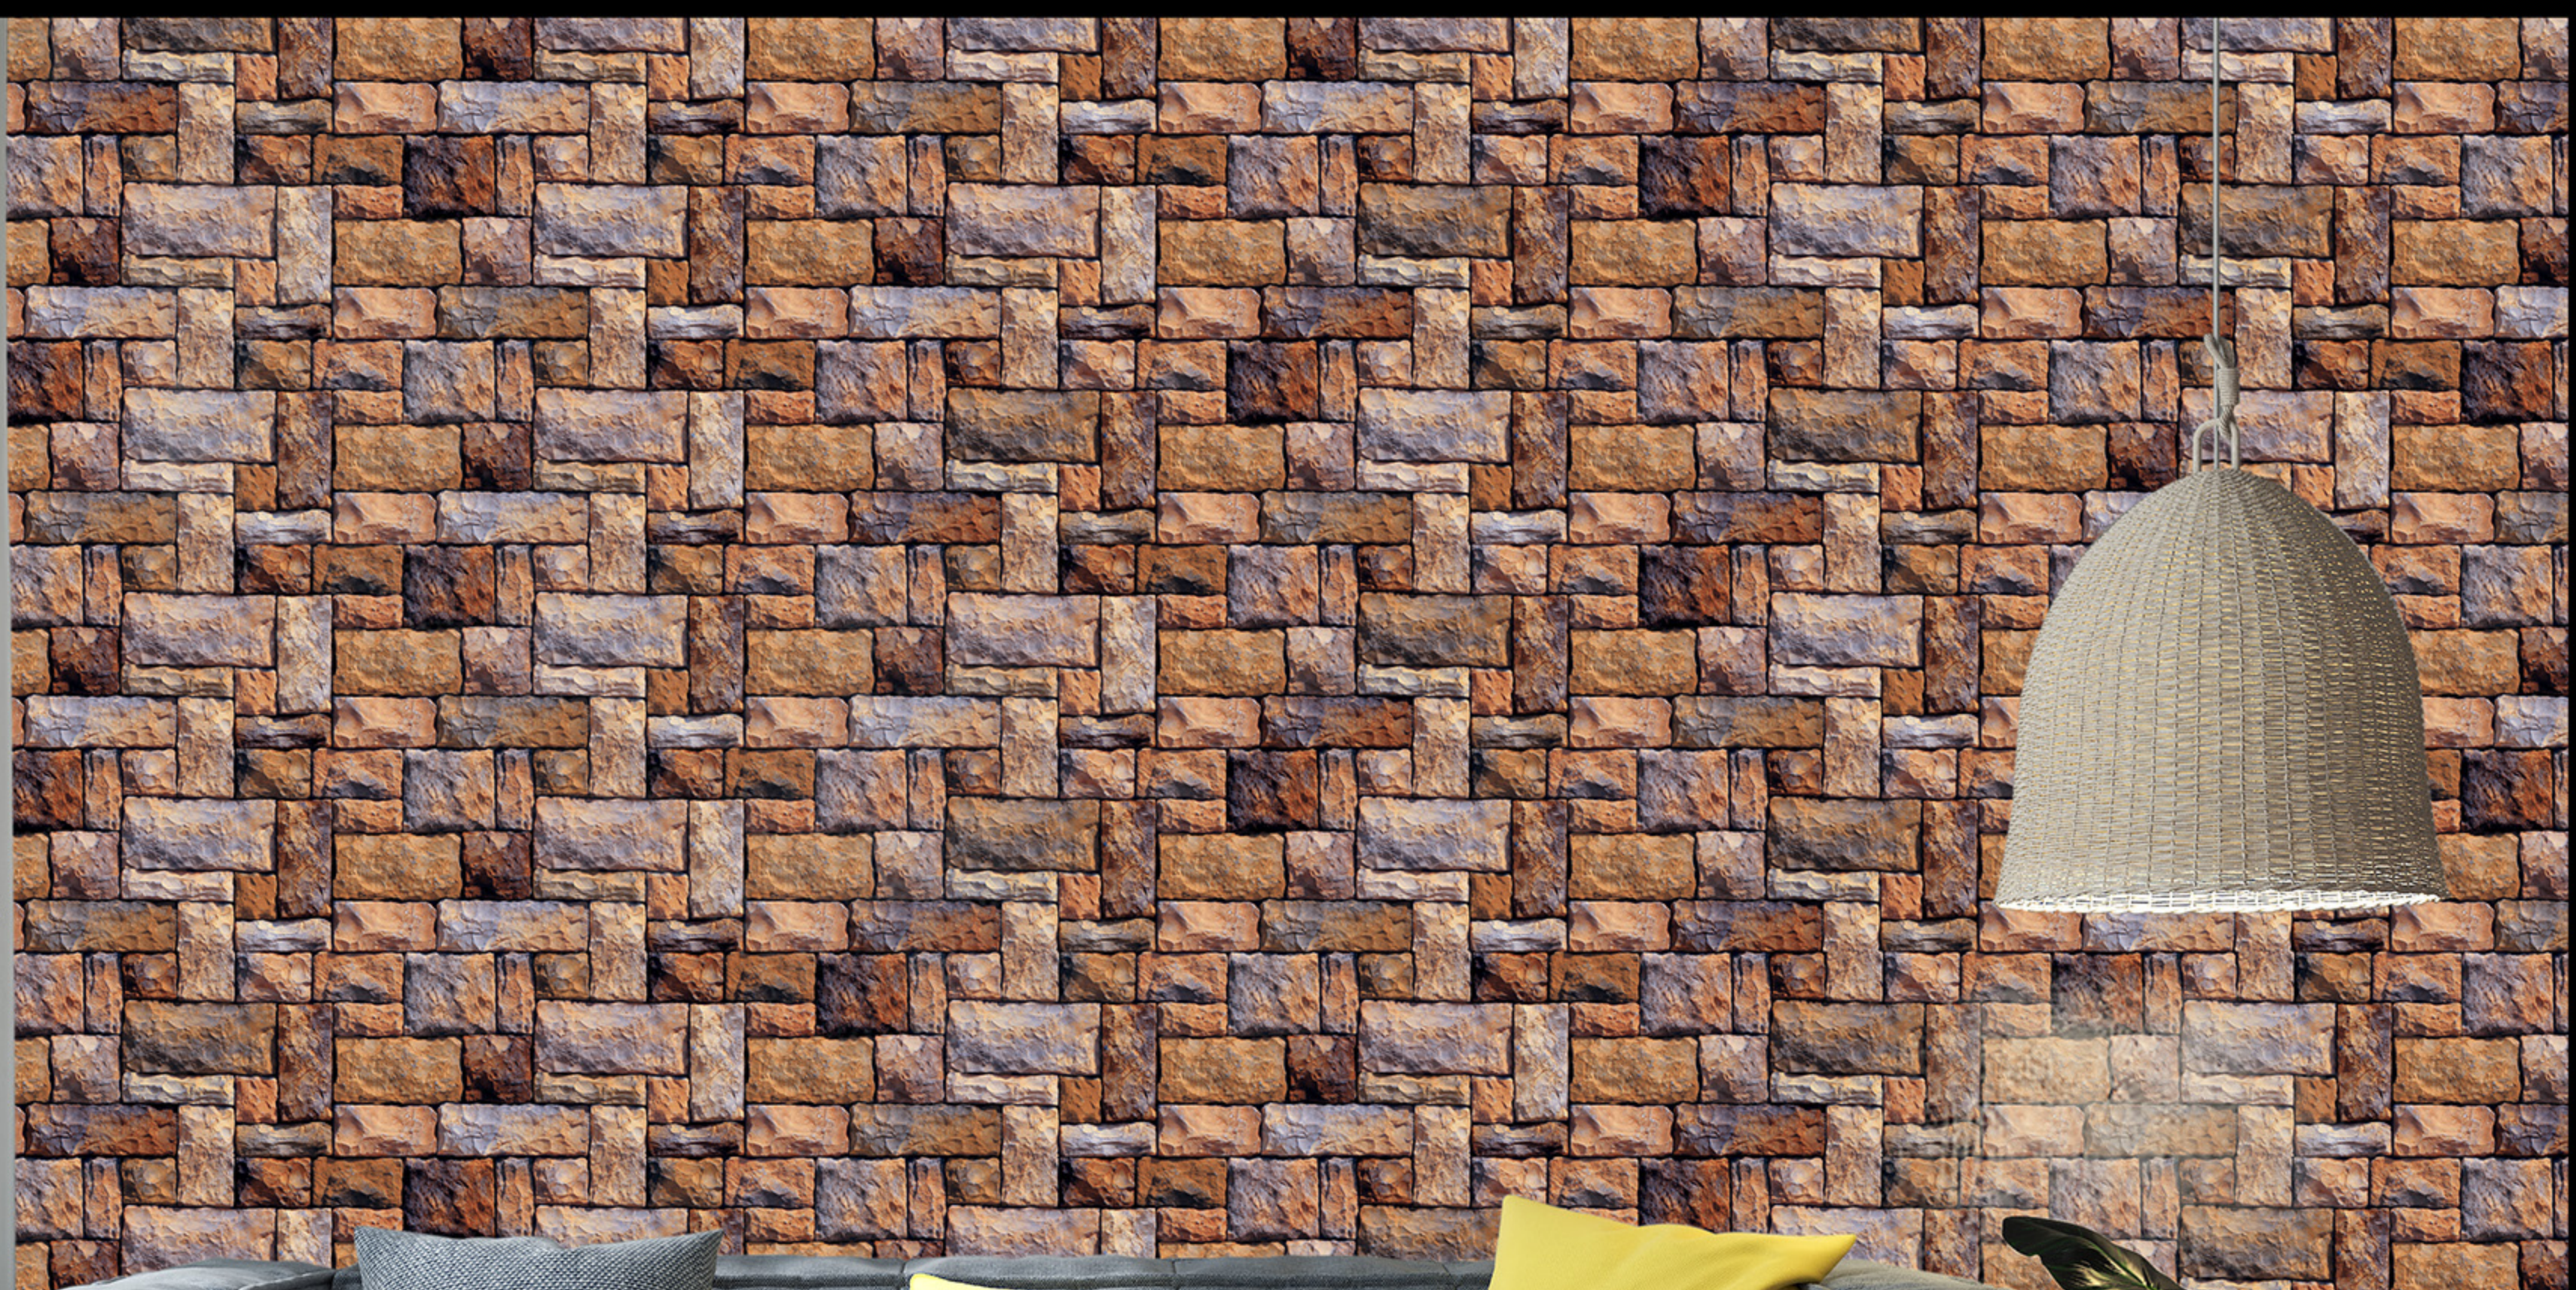

NATURAL
LOOK

100%
WATER PROOF

CARPI_28

RANDOM
DESIGN

HIGH-DEEP
PUNCH

DURABLE
BODY

NATURAL
LOOK

100%
WATER PROOF