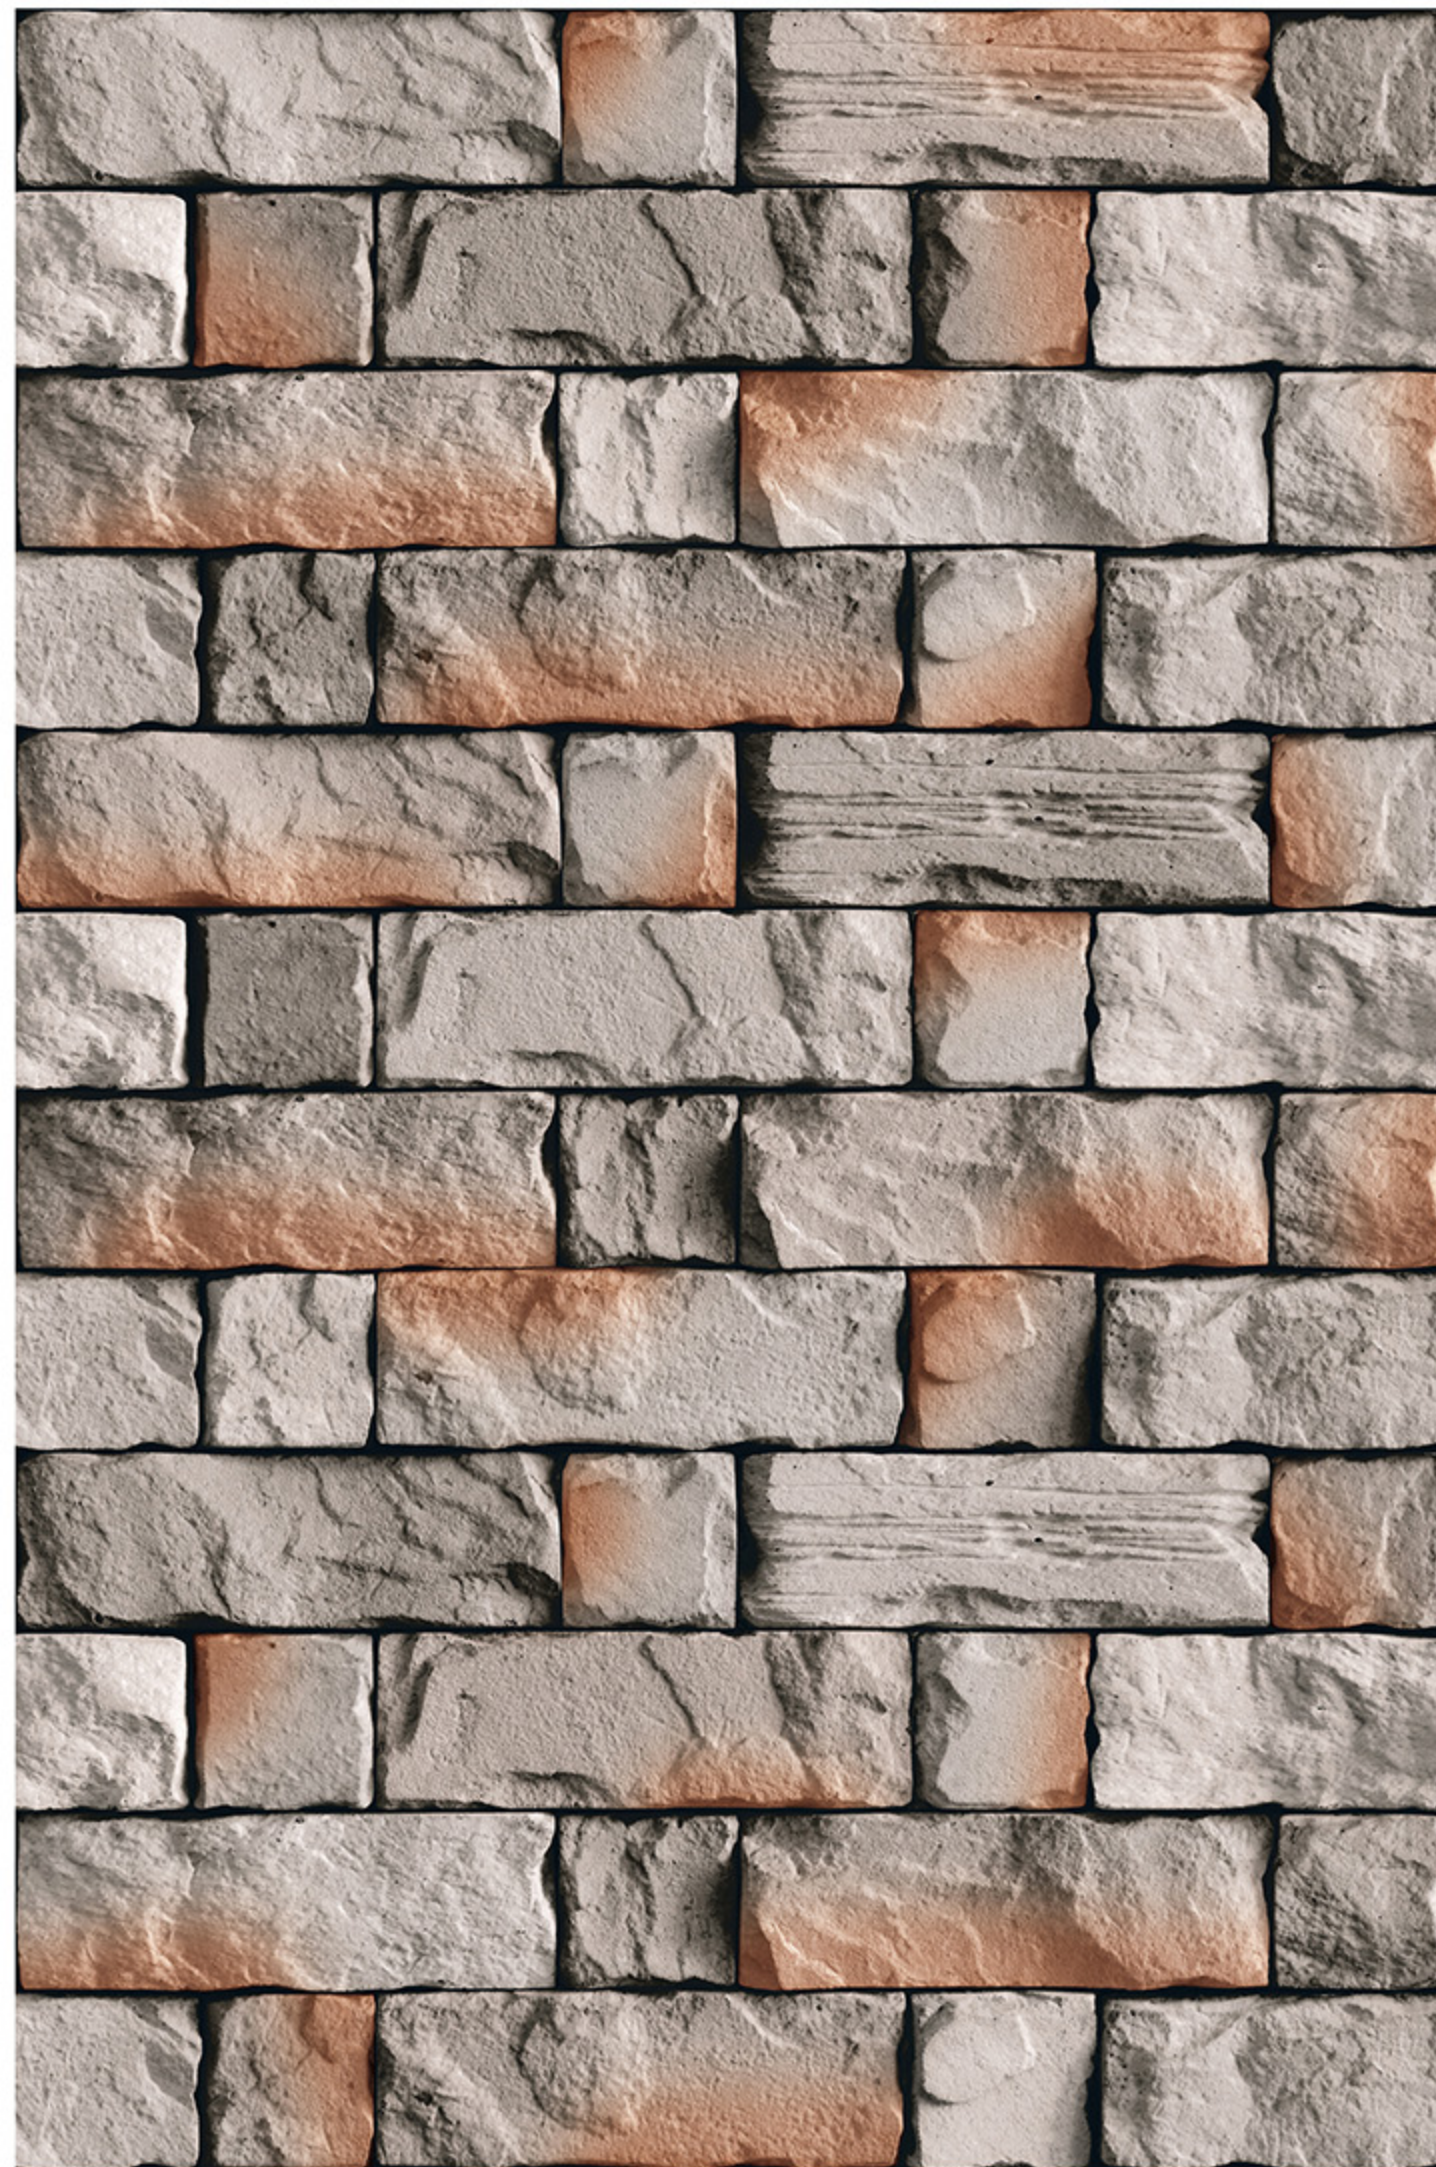

HIGH-DEEP
PUNCH

DURABLE
BODY

NATURAL
LOOK

100%
WATER PROOF

TARRAGONA_22

RANDOM
DESIGN

HIGH-DEEP
PUNCH

DURABLE
BODY