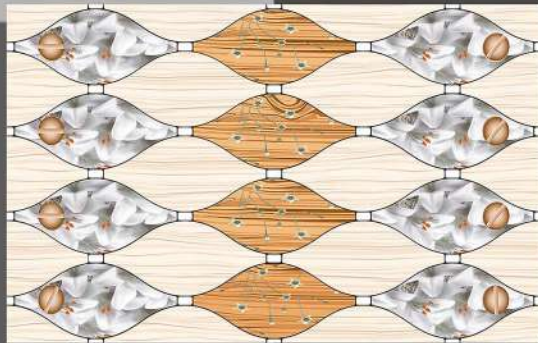

DIGITAL CERAMIC TILES

3159-HL
(PUNCH)