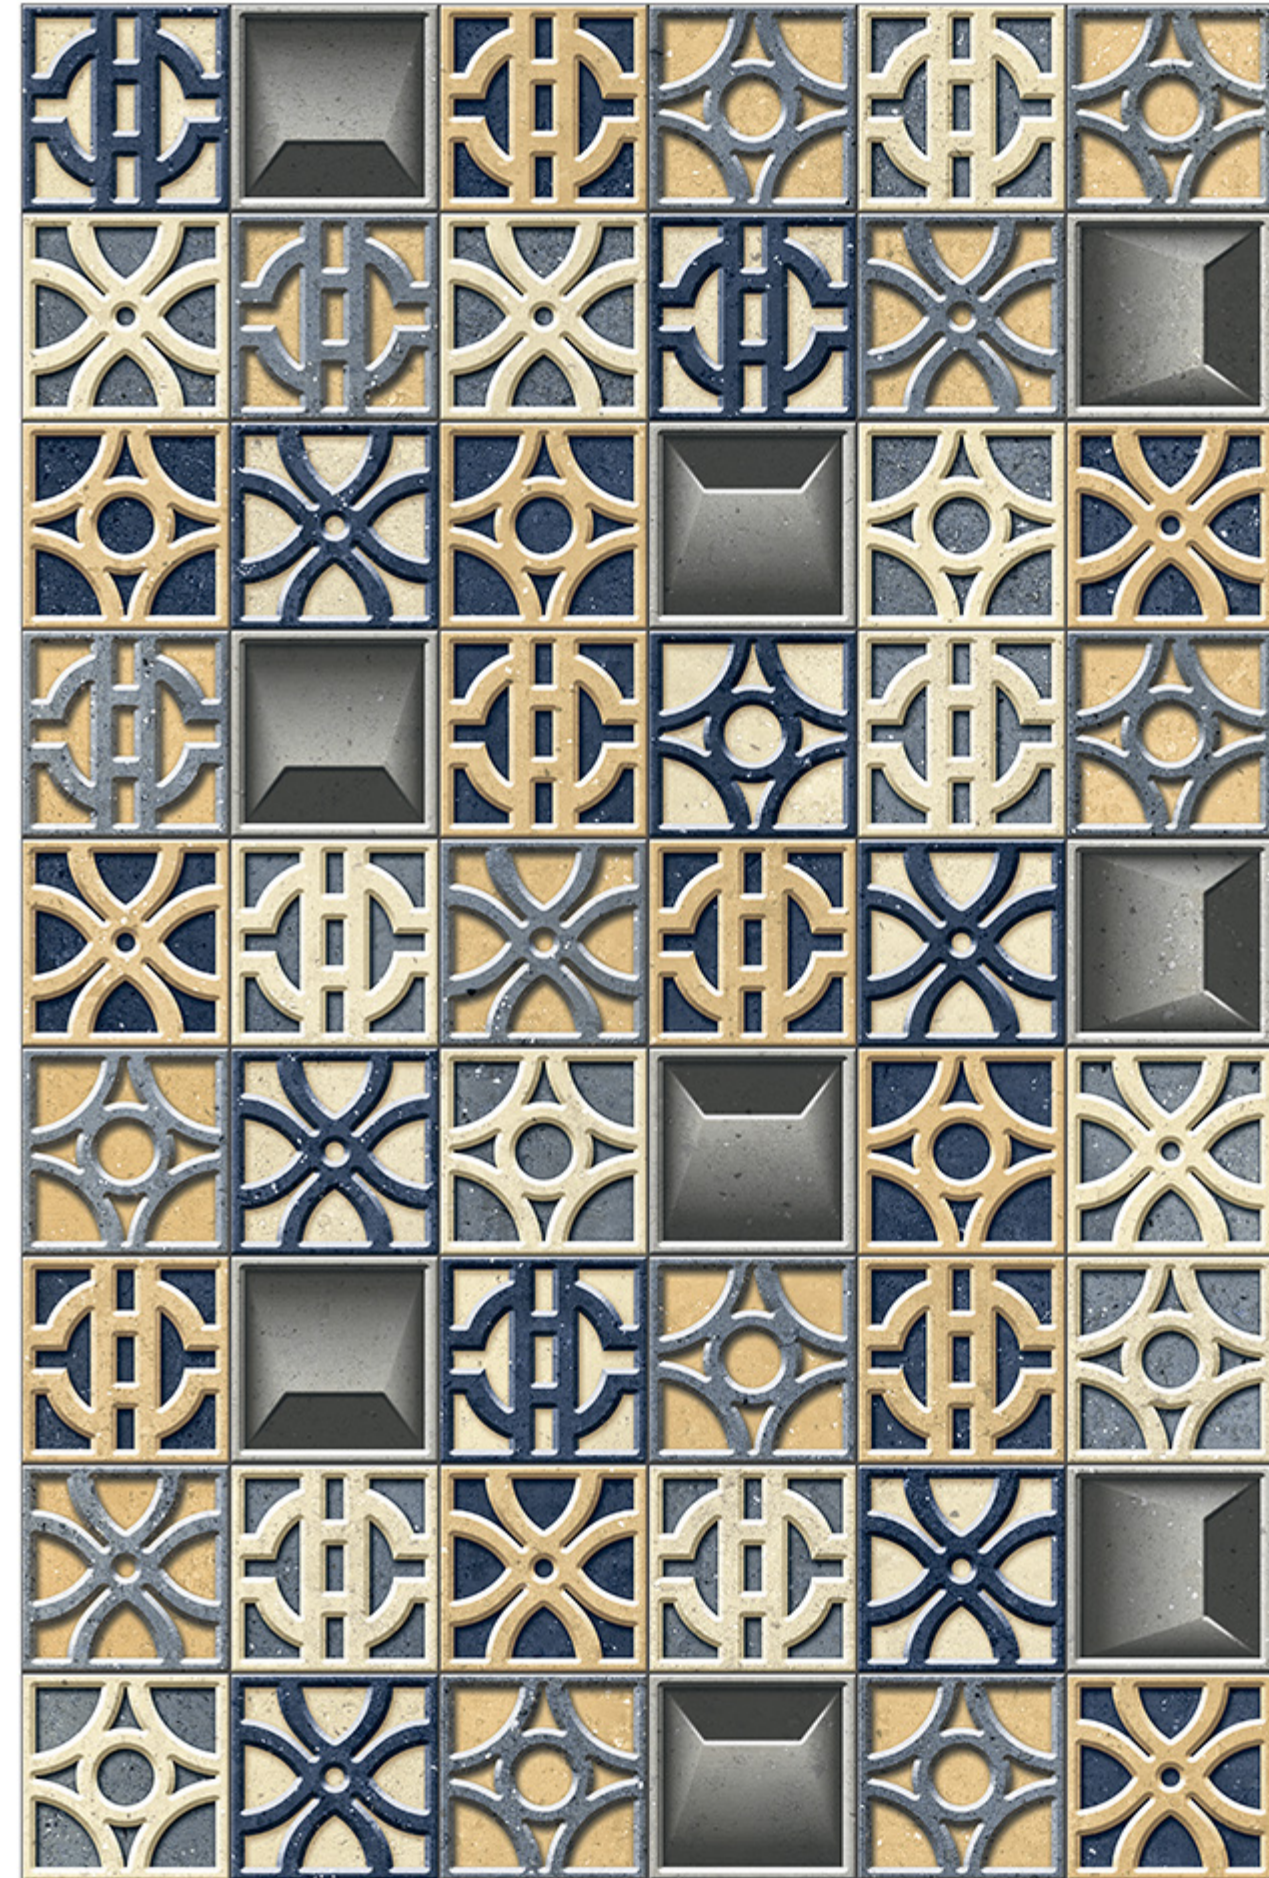

NATURAL
LOOK

100%
WATER PROOF

CADIZ_04

RANDOM
DESIGN

HIGH-DEEP
PUNCH

DURABLE
BODY

NATURAL
LOOK

100%
WATER PROOF