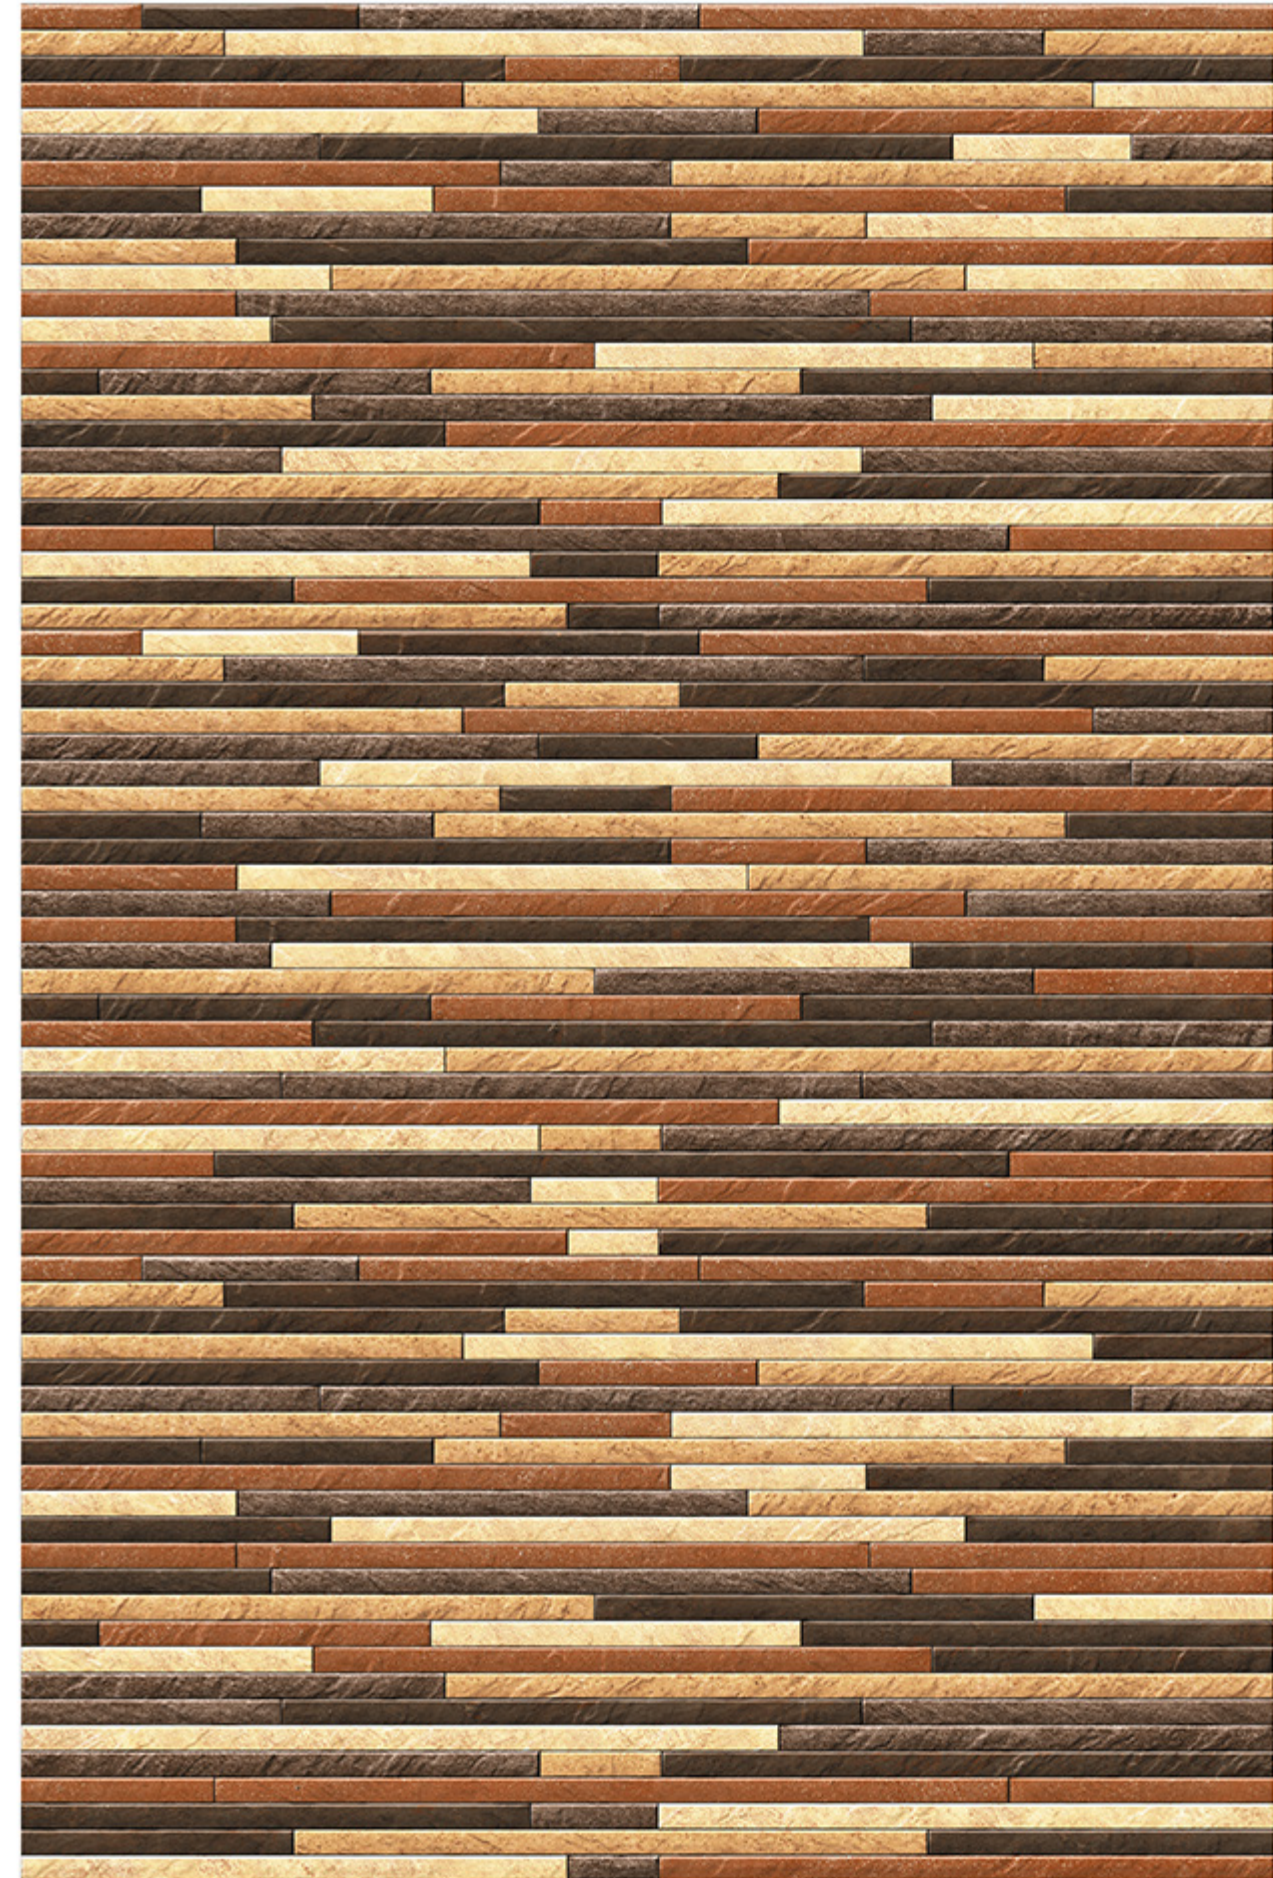

NATURAL
LOOK

100%
WATER PROOF

CRYSTALLO_08

RANDOM
DESIGN

HIGH-DEEP
PUNCH

DURABLE
BODY

NATURAL
LOOK

100%
WATER PROOF