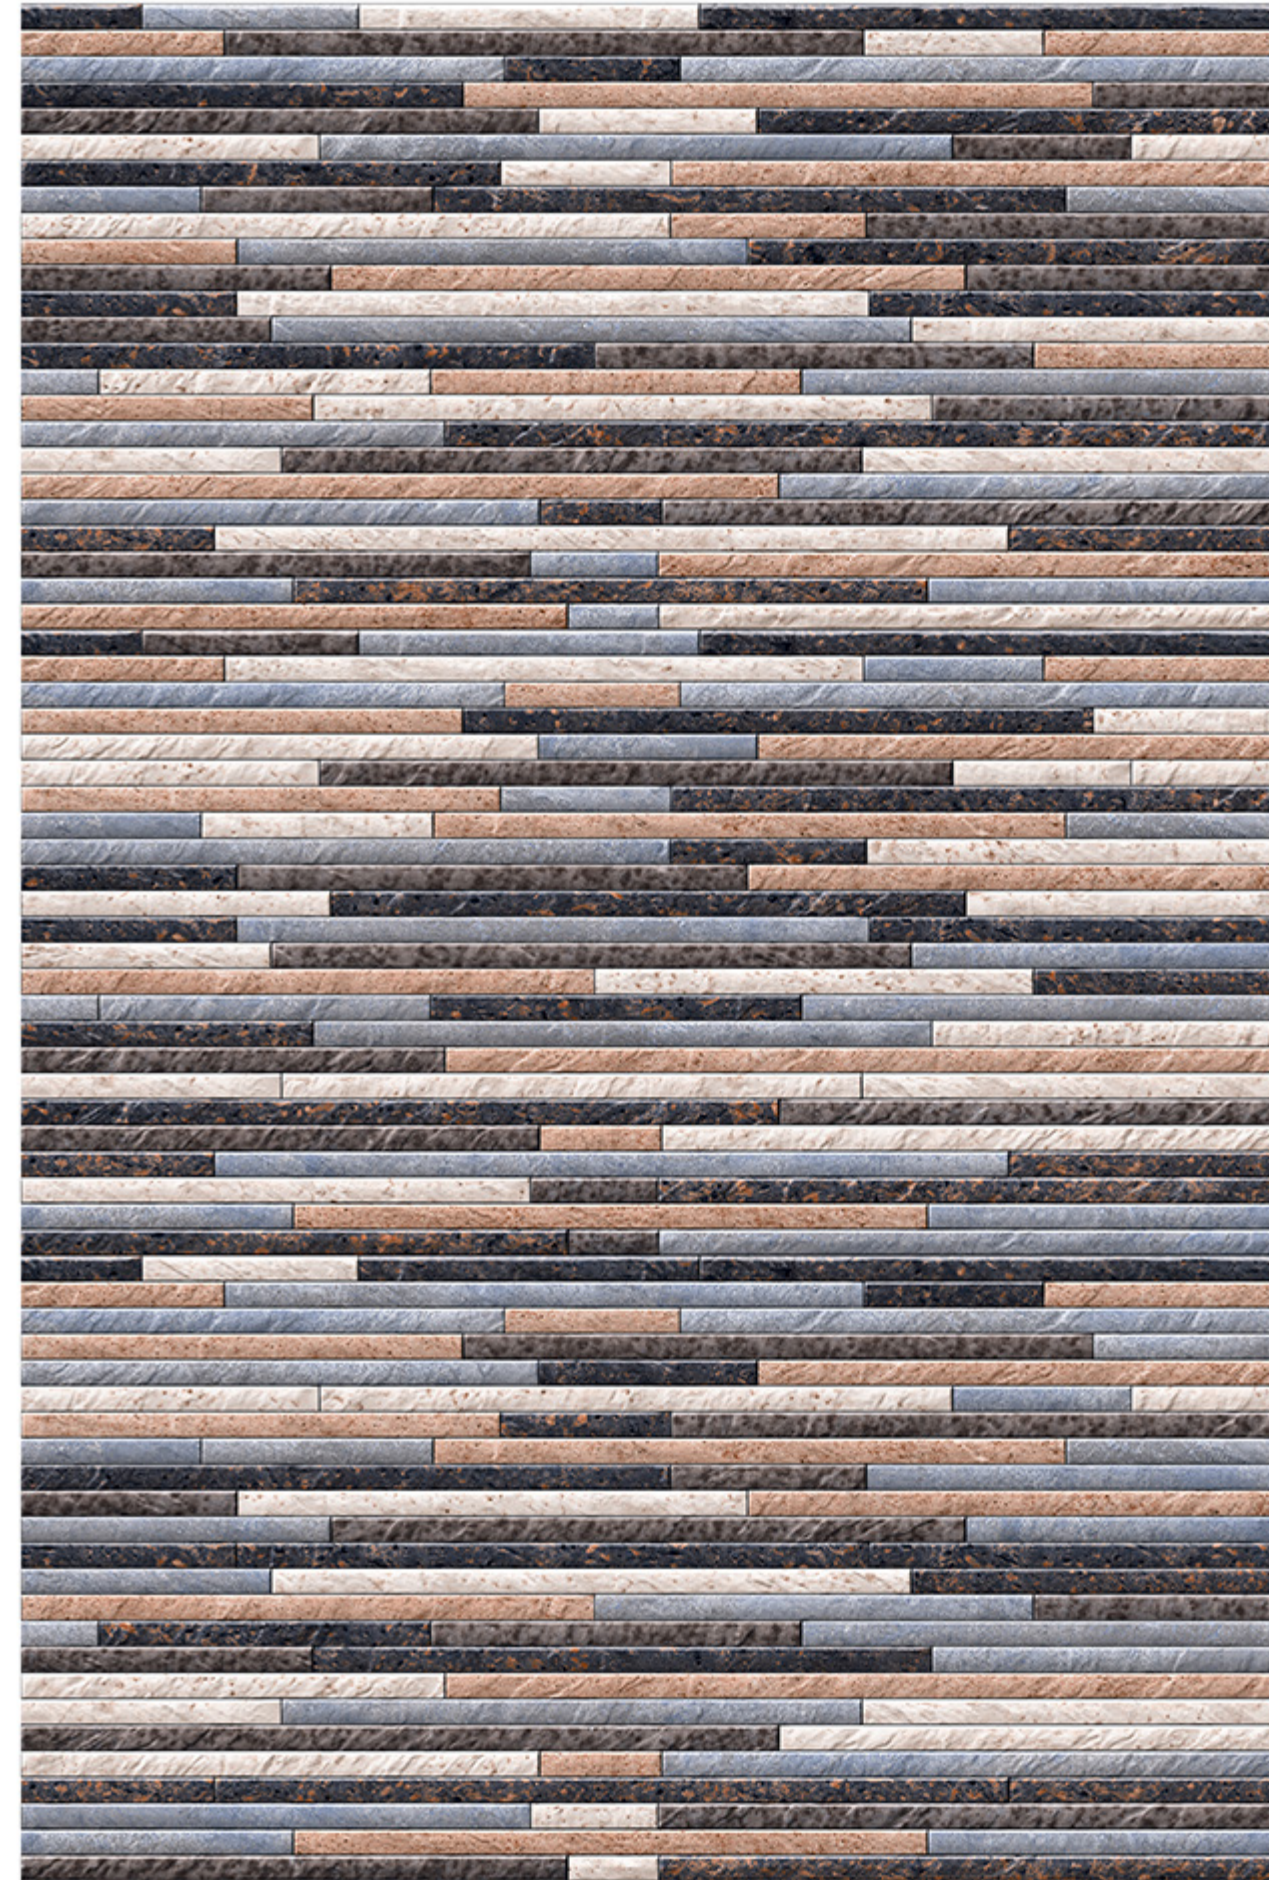

HIGH-DEEP
PUNCH

DURABLE
BODY

NATURAL
LOOK

100%
WATER PROOF

CRYSTALLO_19

RANDOM
DESIGN

HIGH-DEEP
PUNCH

DURABLE
BODY