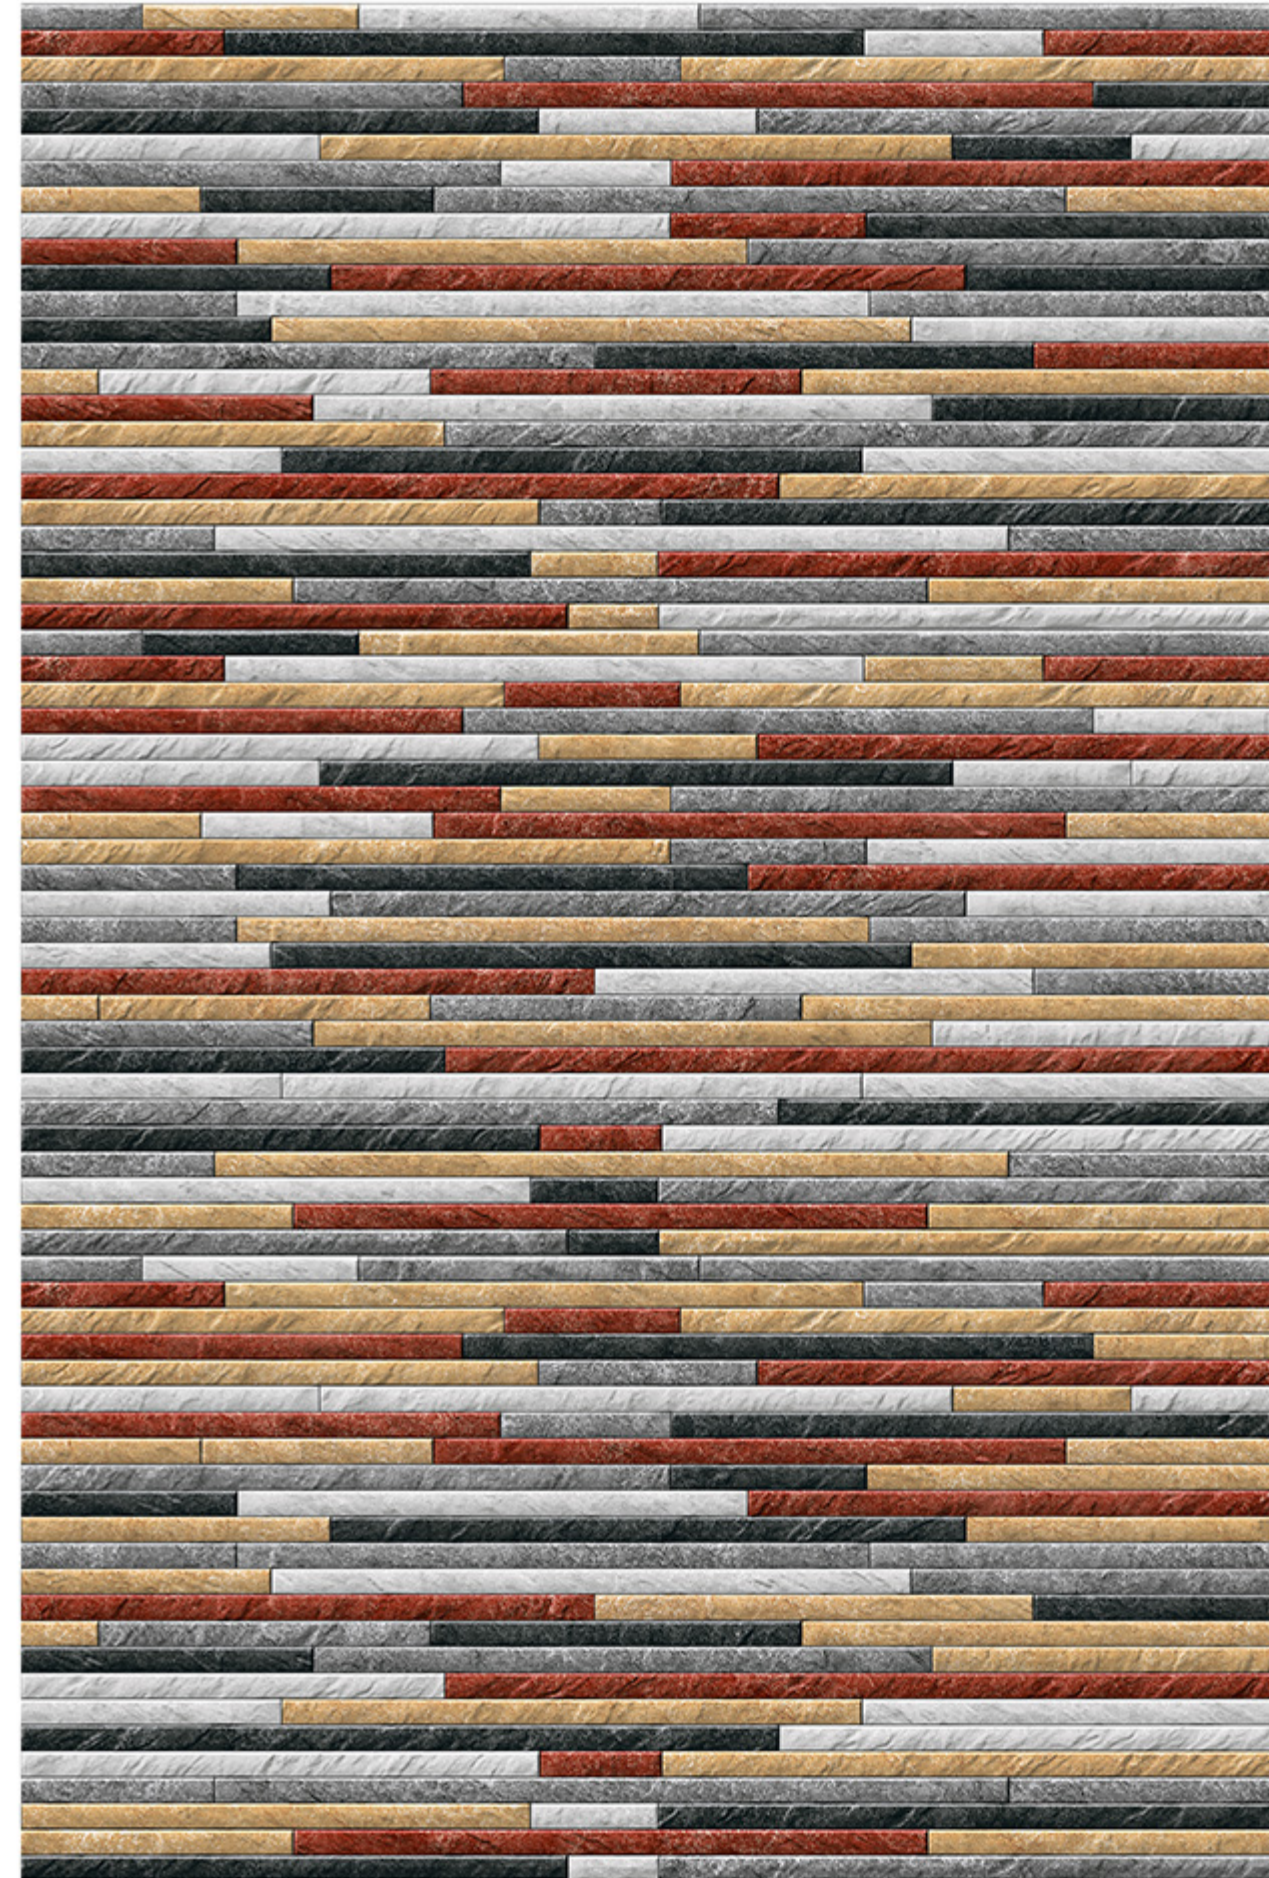

CRYSTALLO_15

RANDOM
DESIGN

HIGH-DEEP
PUNCH

DURABLE
BODY

NATURAL
LOOK

100%
WATER PROOF