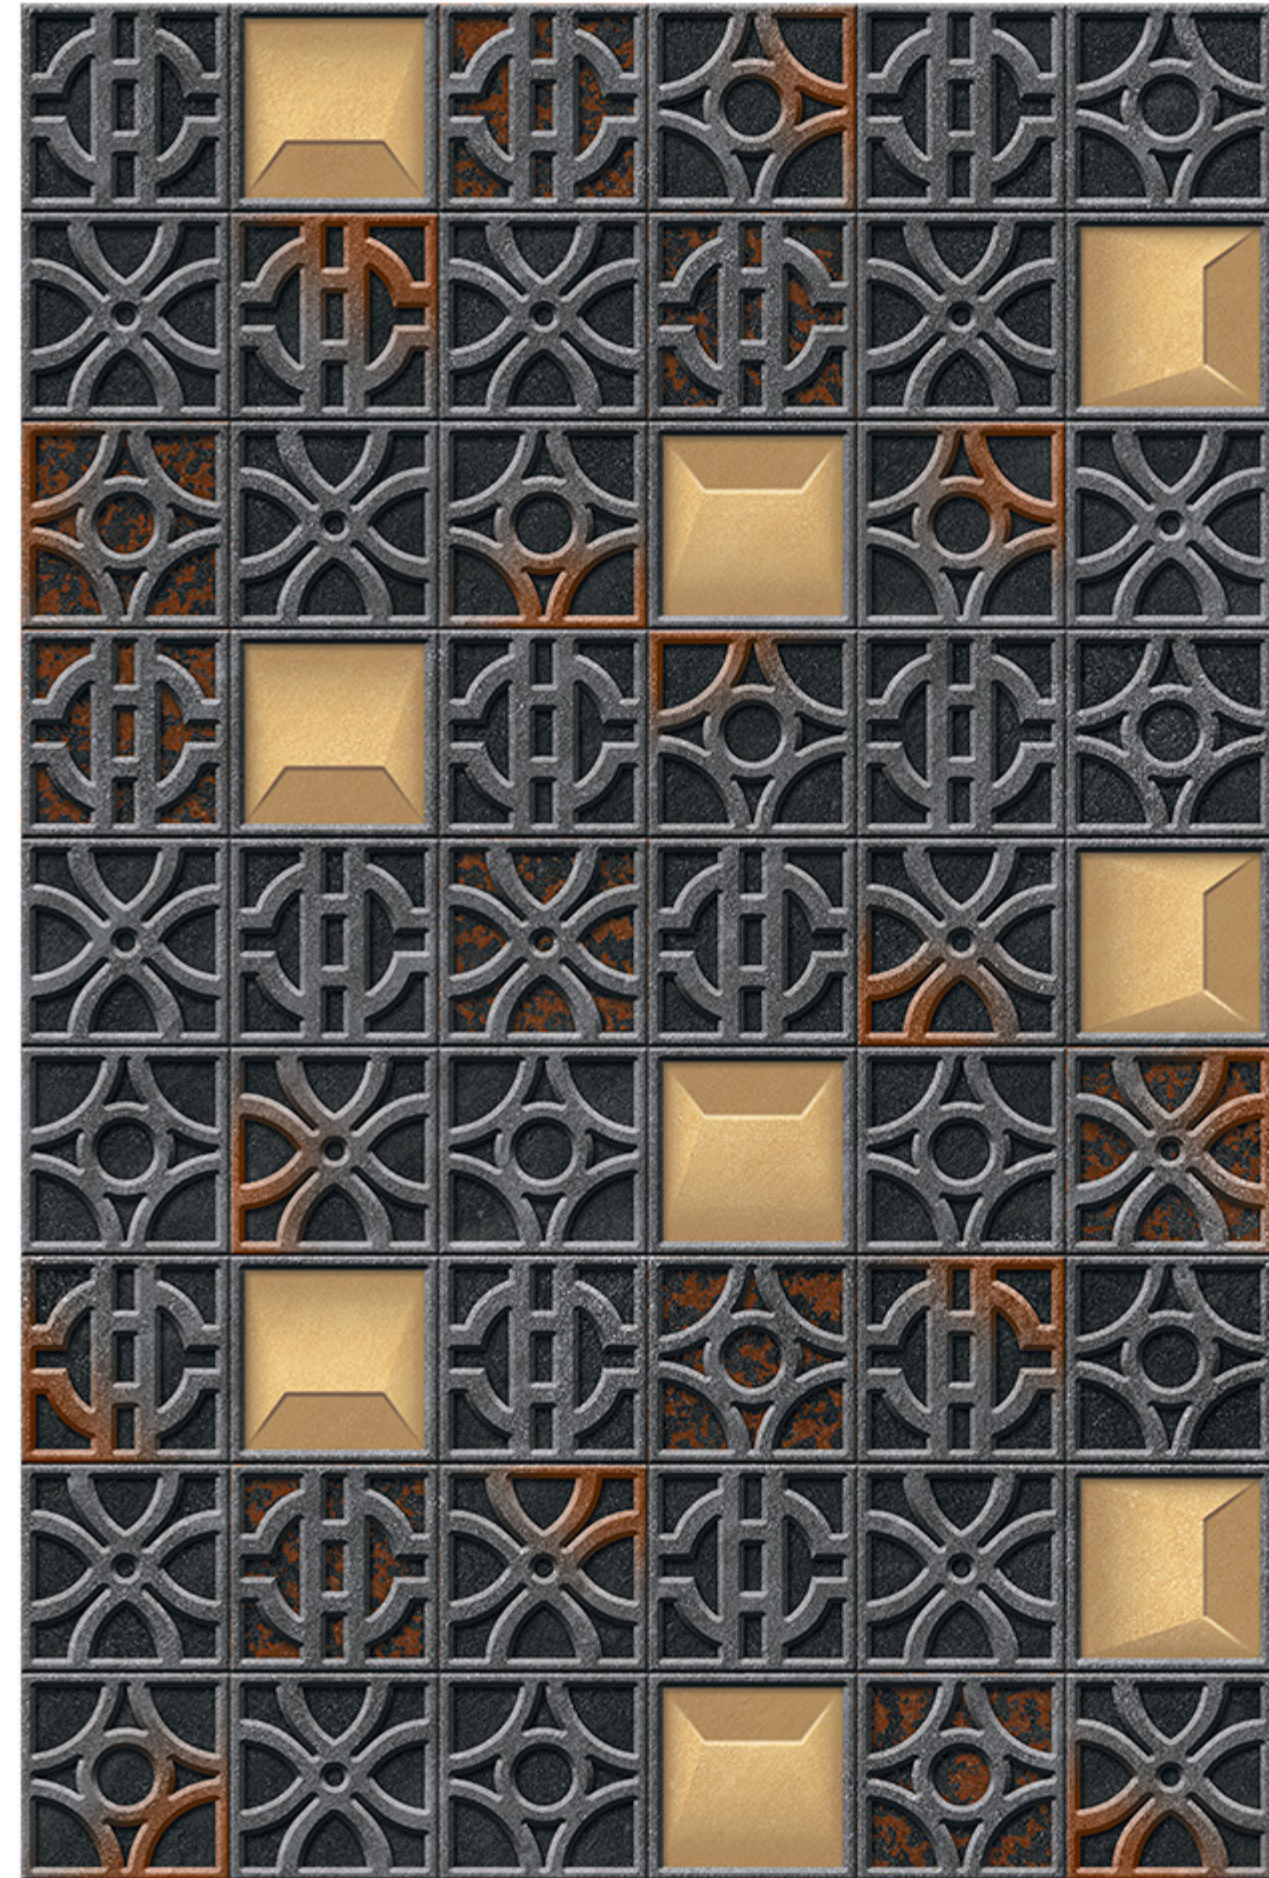

CADIZ_01

RANDOM
DESIGN

HIGH-DEEP
PUNCH

DURABLE
BODY

NATURAL
LOOK

100%
WATER PROOF

CADIZ_02

RANDOM
DESIGN