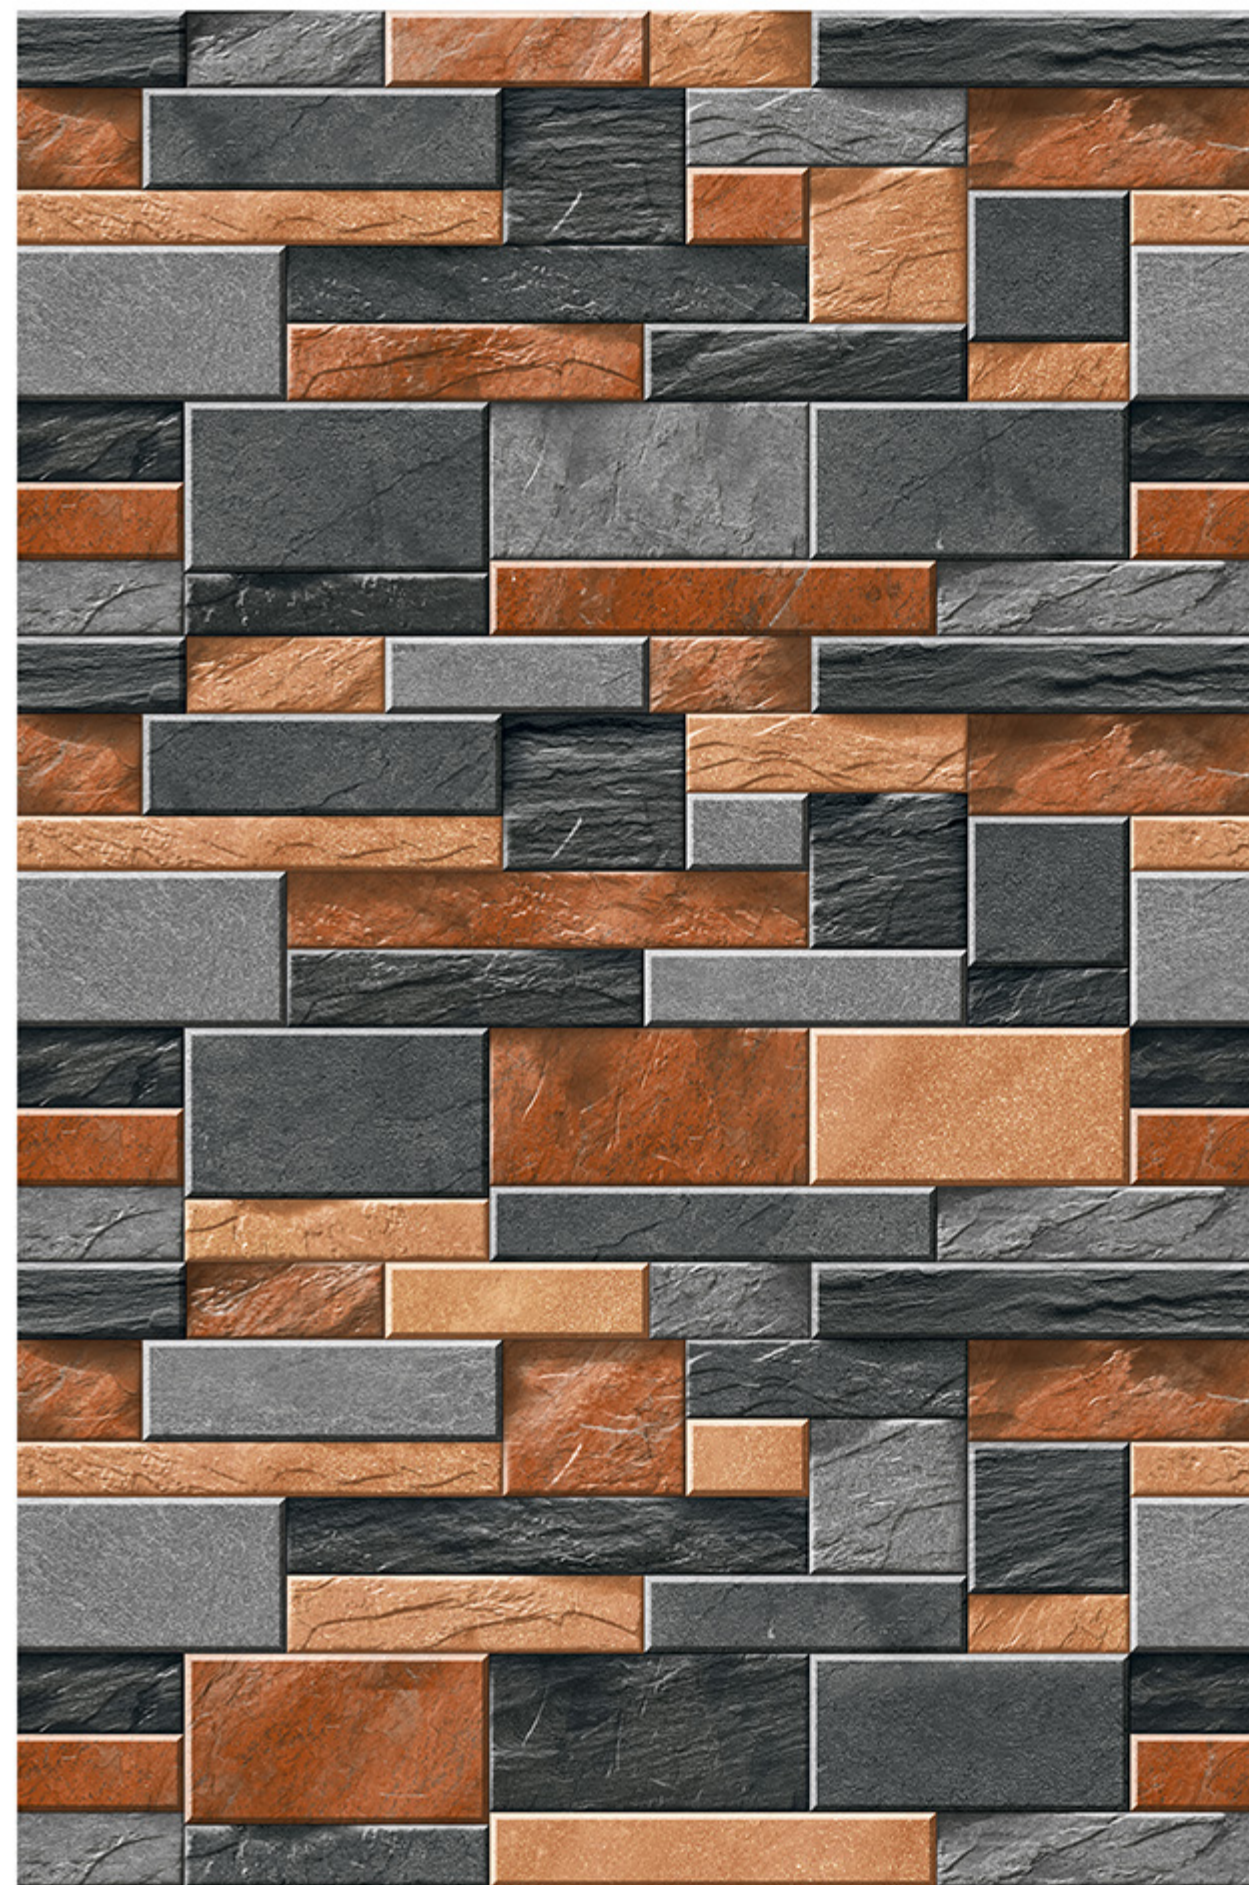

HIGH-DEEP
PUNCH

DURABLE
BODY

NATURAL
LOOK

100%
WATER PROOF

MALAGA_04

RANDOM
DESIGN

HIGH-DEEP
PUNCH

DURABLE
BODY