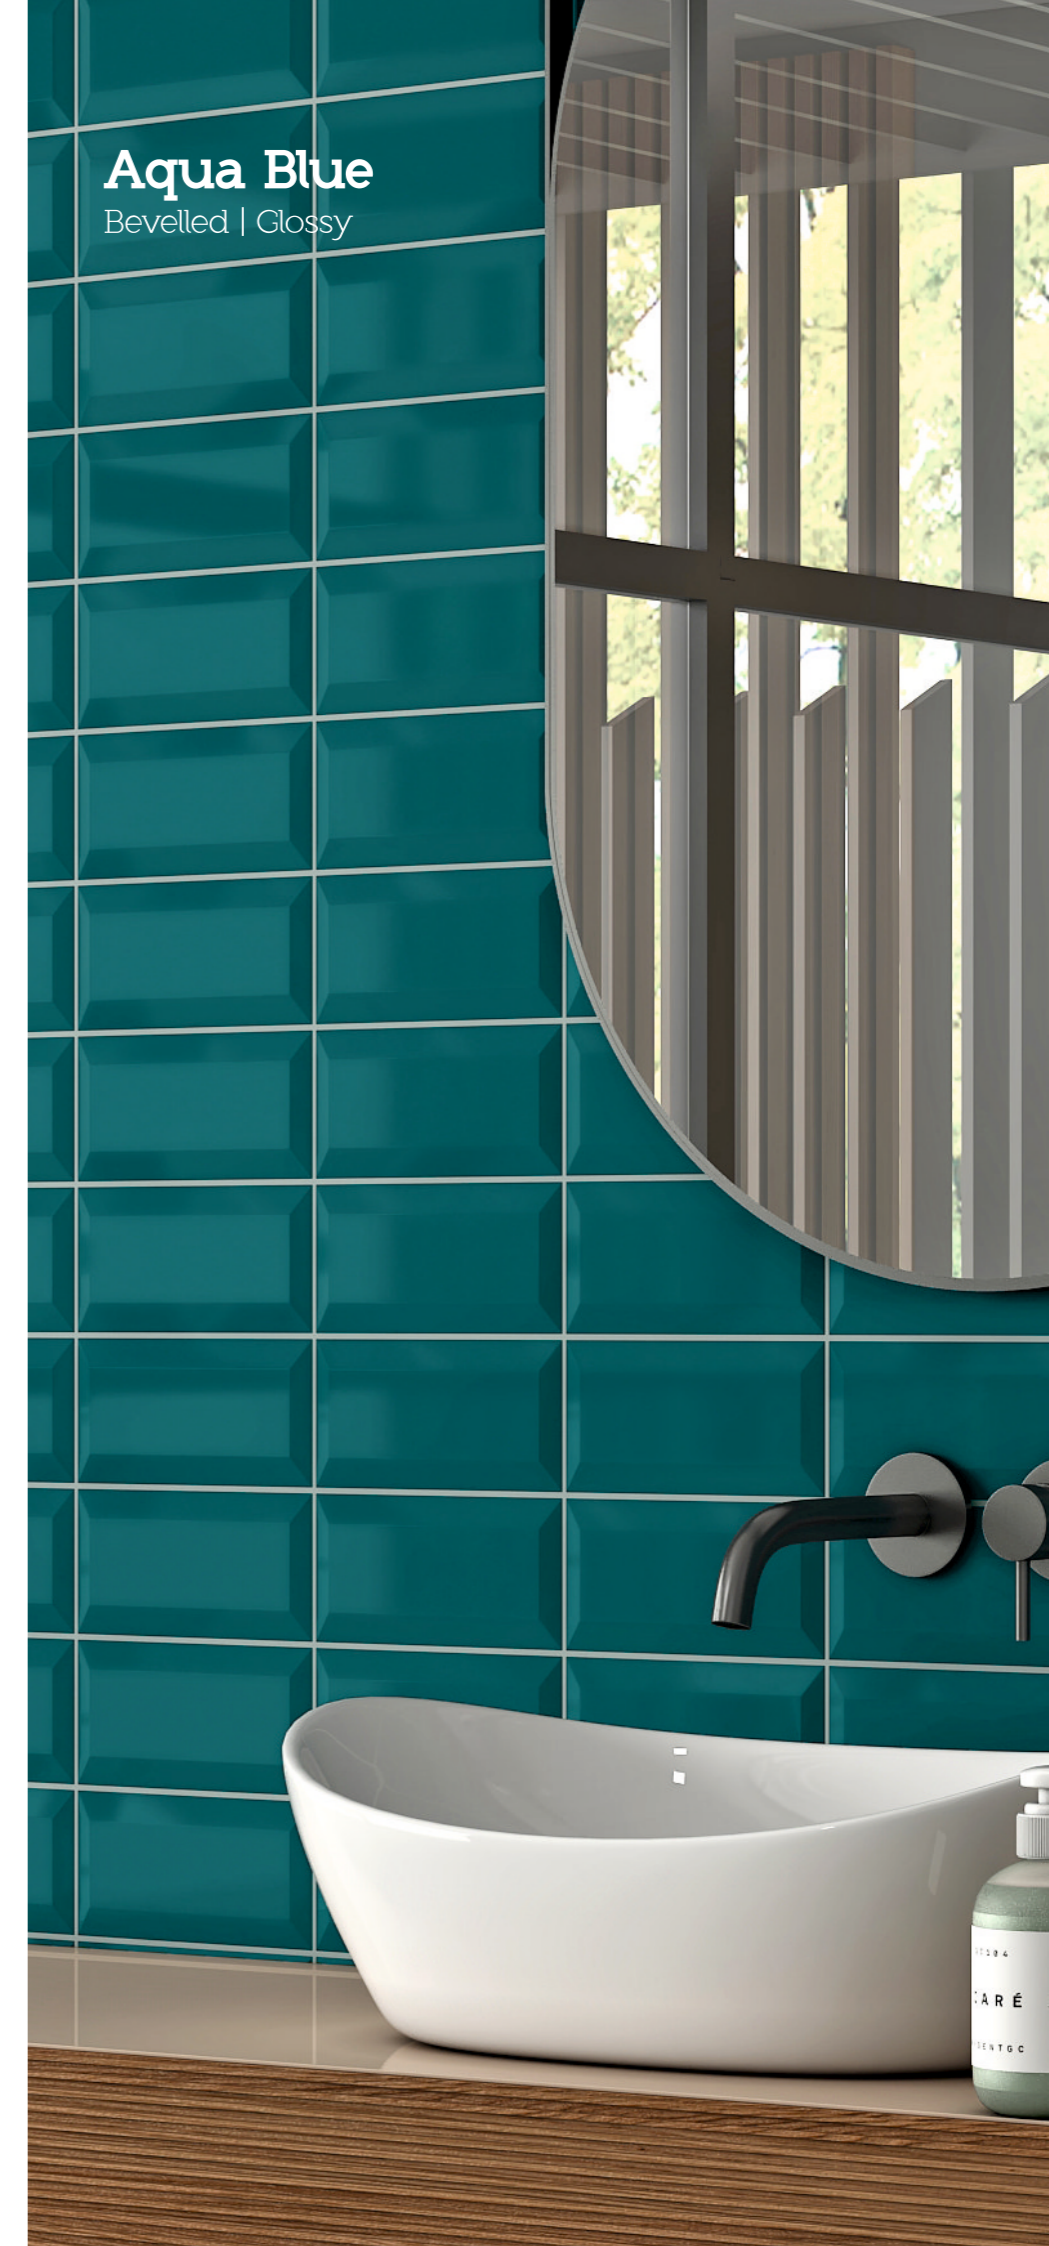

Aqua Blue
Bevelled | Glossy