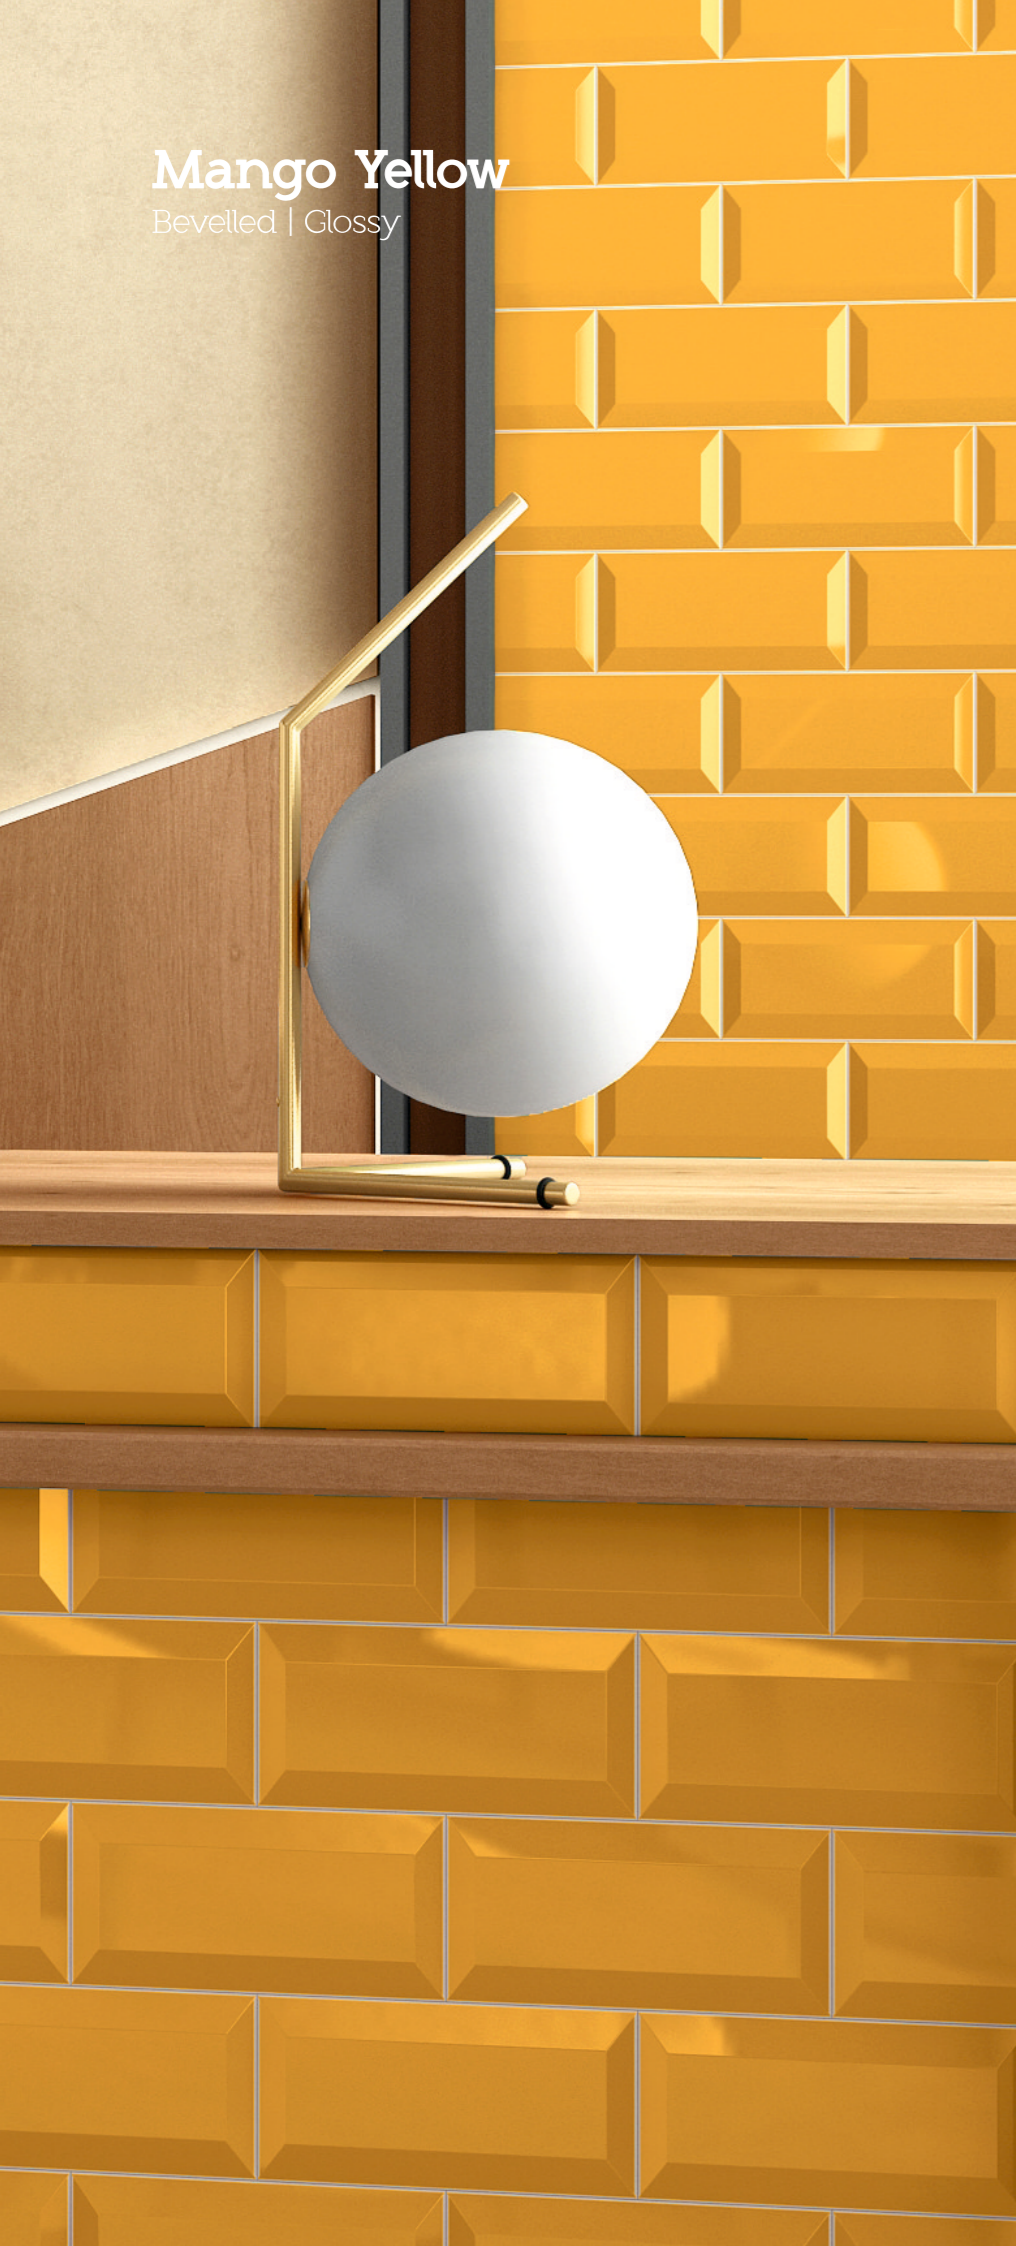

Matt Surface

3 COLORS

Featuring a sleek matte surface available in a curated palette of 3 exquisite colors. From sophisticated neutrals to bold statements, our matte tiles offer versatile options to complement any design scheme. Elevate your space with the timeless allure of our matte finishes, adding a touch of modern elegance to your surroundings.

Orange
Bevelled | Glossy

Blood Red
Bevelled | Glossy

AURET

Oasis Green
Bevelled | Glossy

Grey
Bevelled | Glossy

Mint Pista
Bevelled | Glossy

Cool Grey
Bevelled | Glossy

Mango Yellow
Bevelled | Glossy