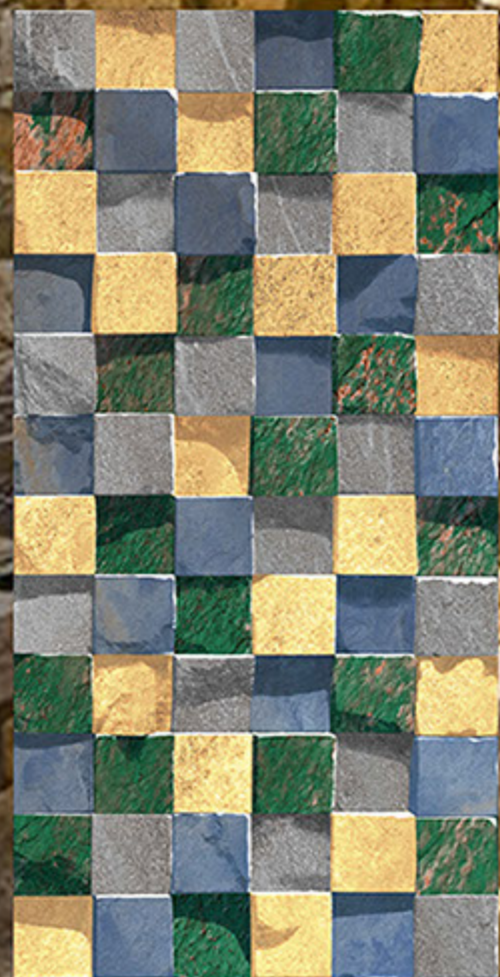

LECCE

COLLECTION

300x600 MM

NATURAL STONE SURFACE

MATT - SUGAR - VARNISH