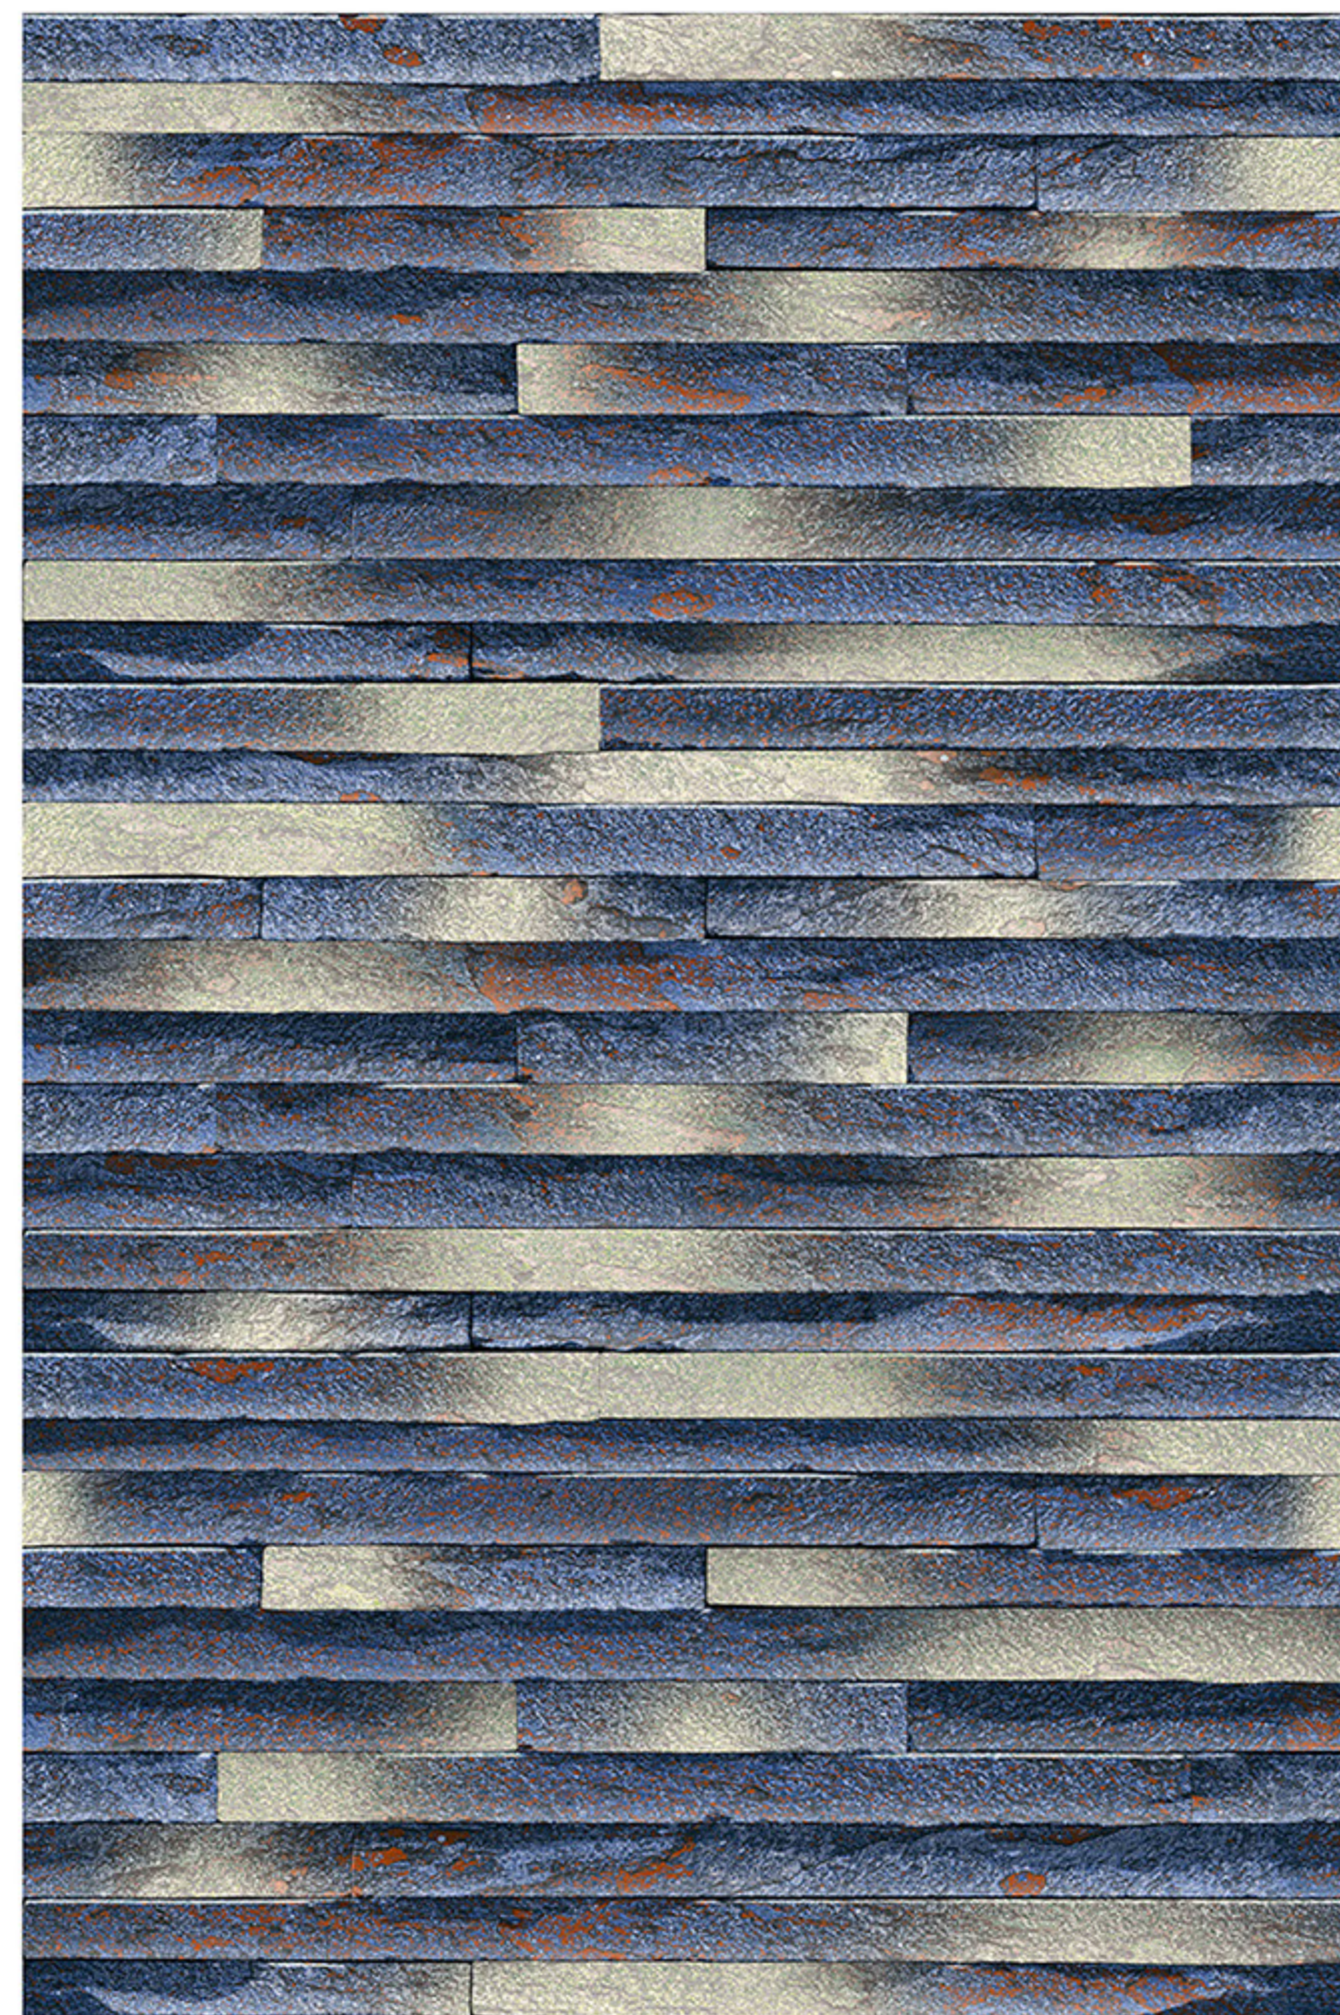

FANO_21

RANDOM
DESIGN

HIGH-DEEP
PUNCH

DURABLE
BODY

NATURAL
LOOK

100%
WATER PROOF