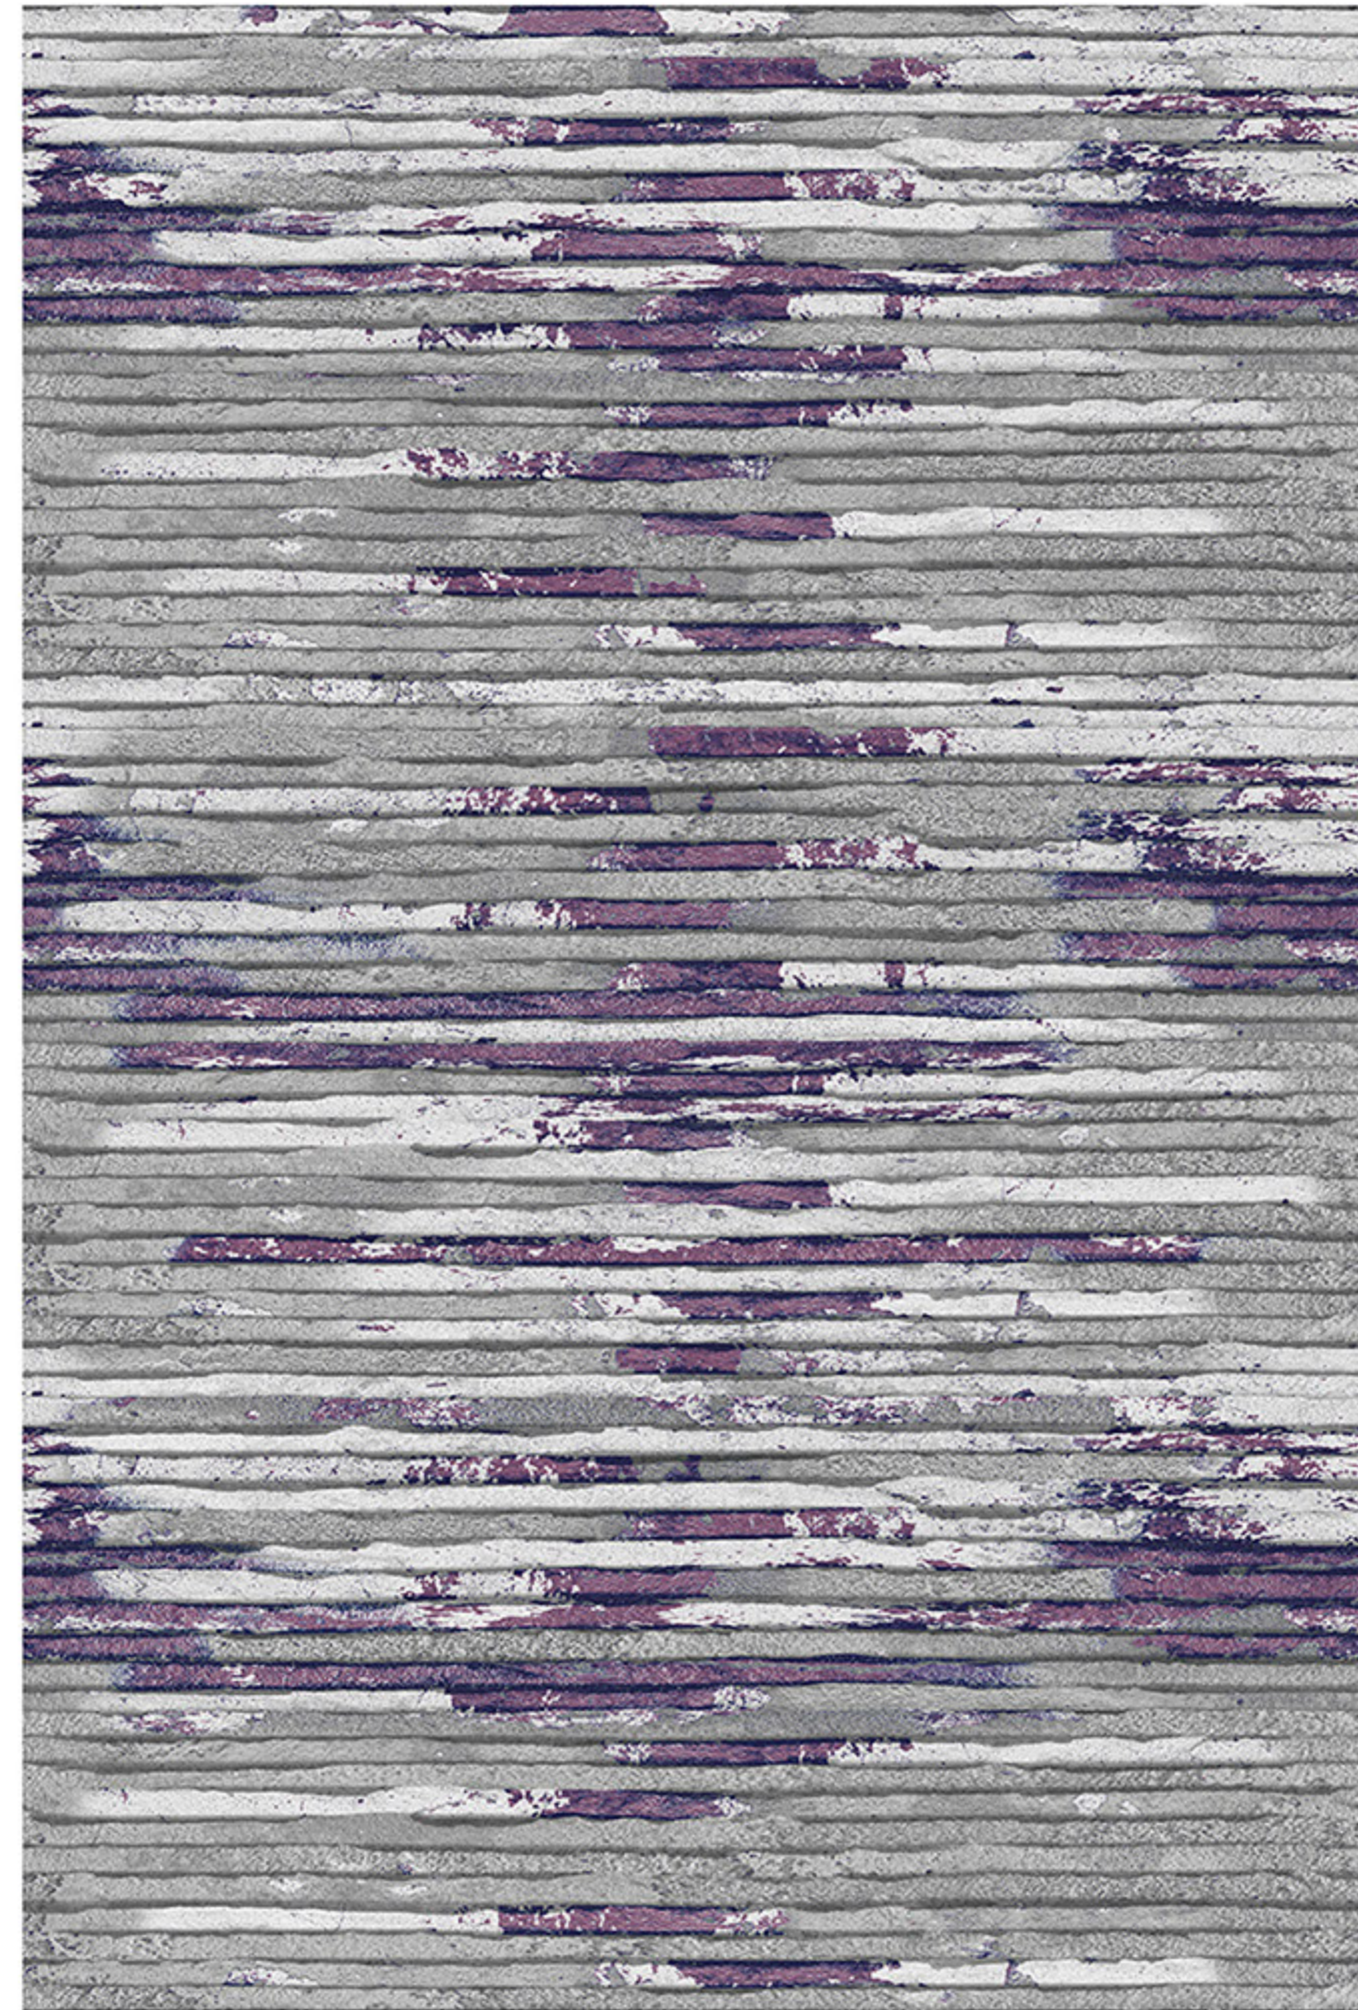

NATURAL  
LOOK

100%  
WATER PROOF