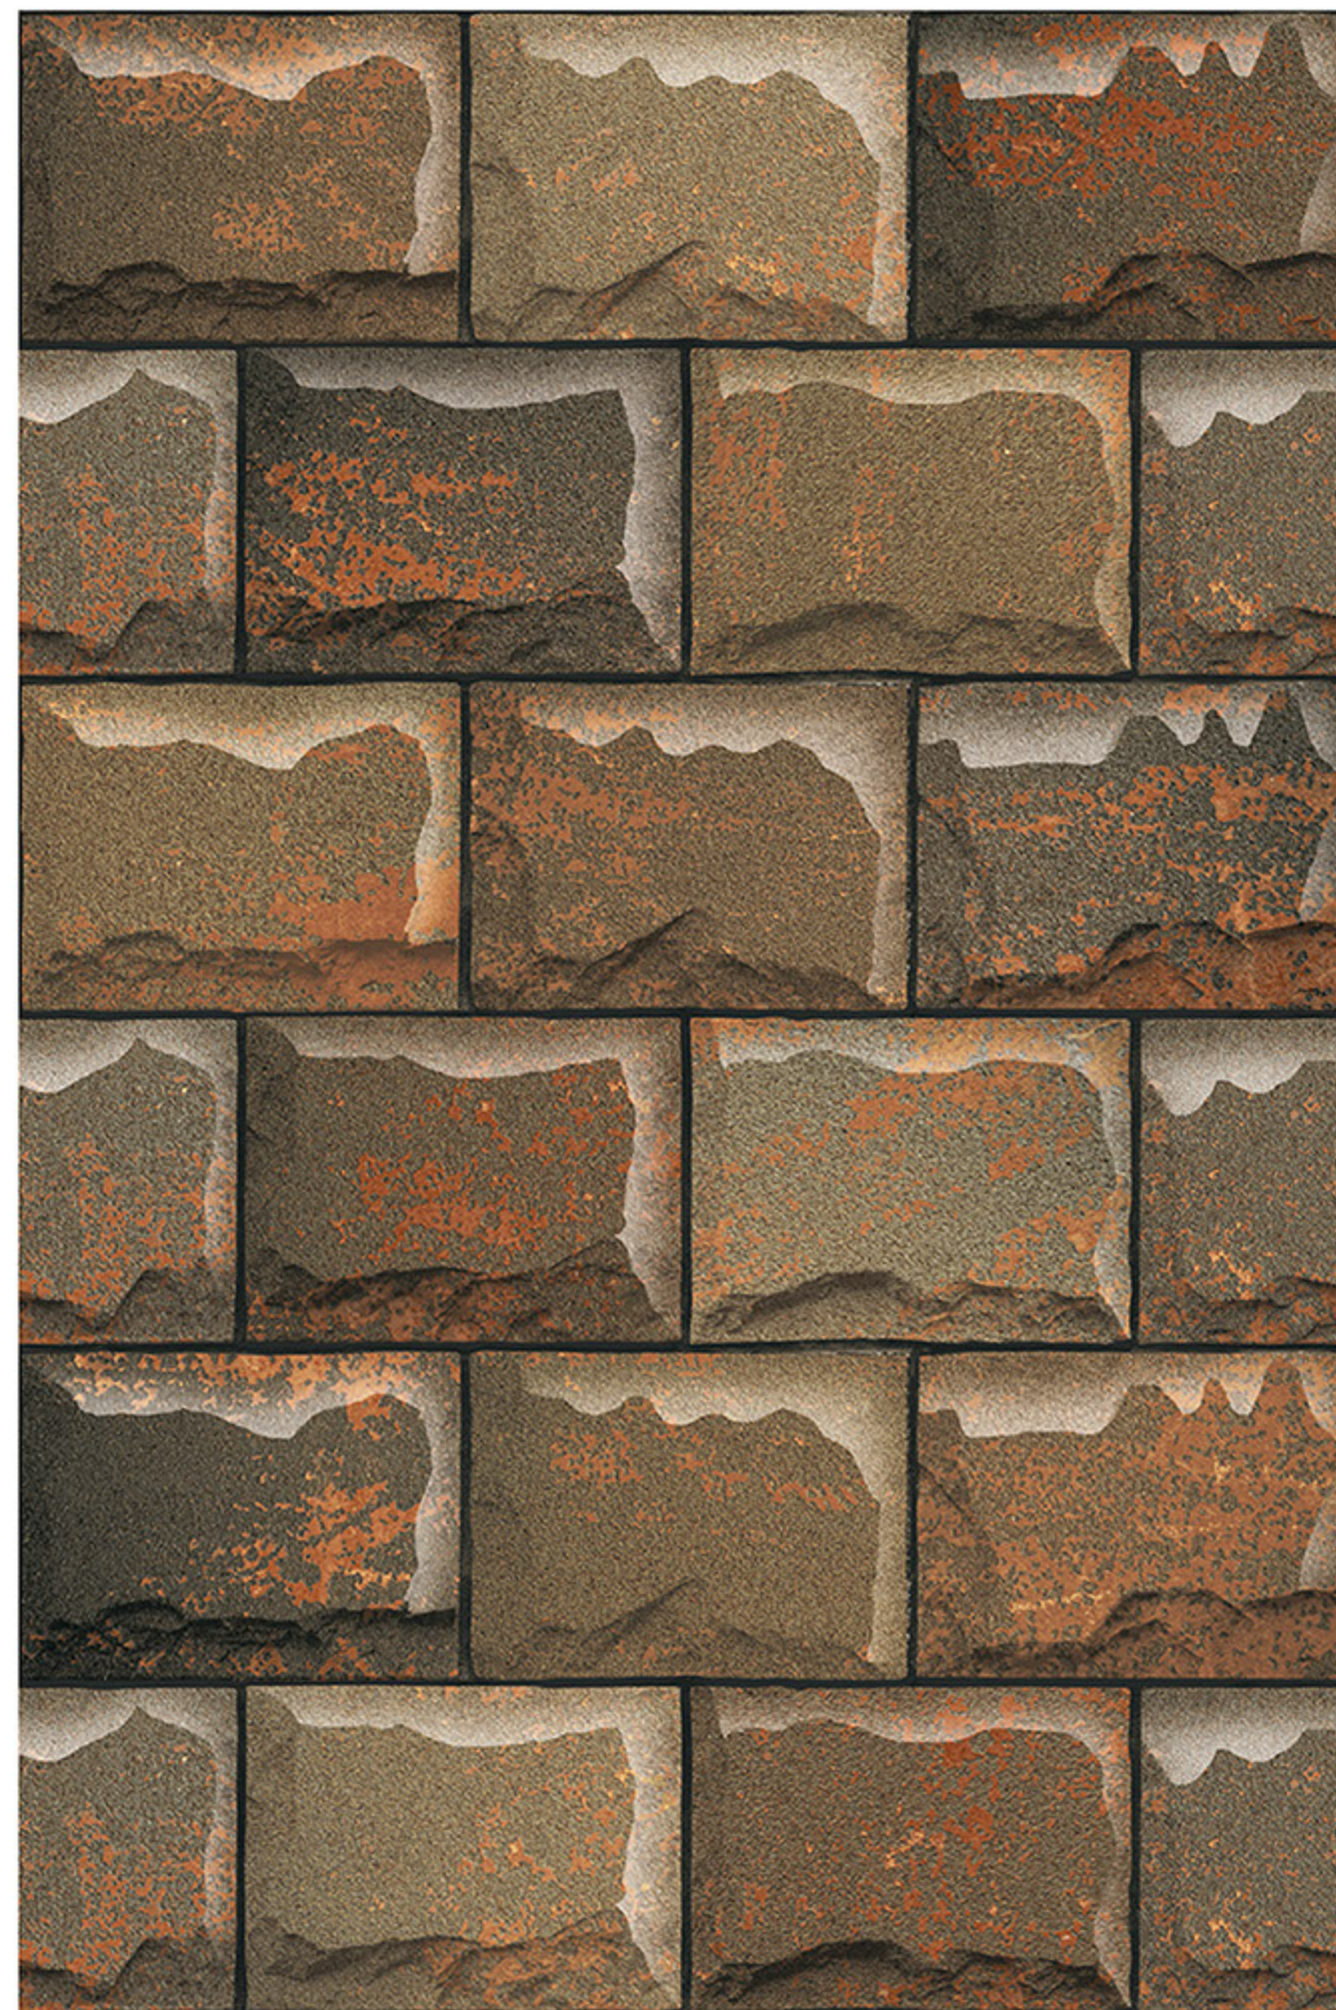

# ROME\_24

RANDOM  
DESIGN

HIGH-DEEP  
PUNCH

DURABLE  
BODY

NATURAL  
LOOK

100%  
WATER PROOF