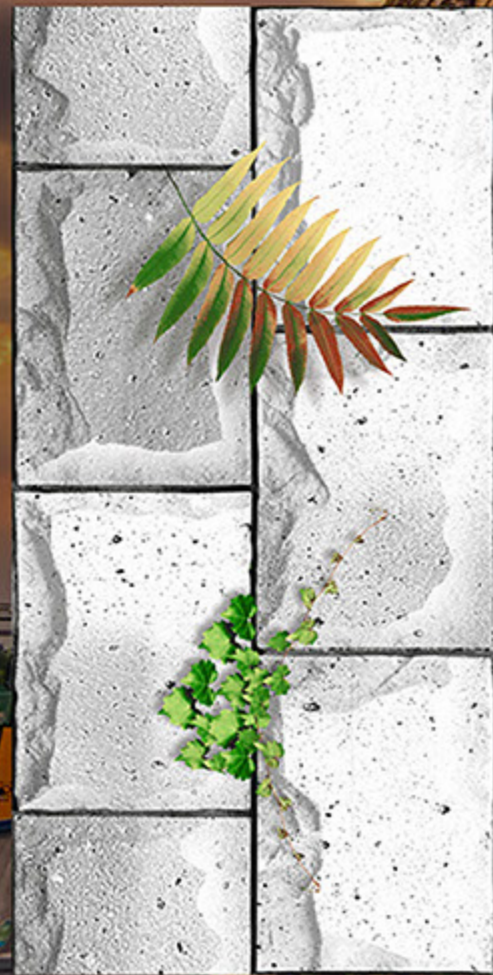

ROME

COLLECTION

300x600 MM

NATURAL STONE SURFACE

MATT - SUGAR - VARNISH