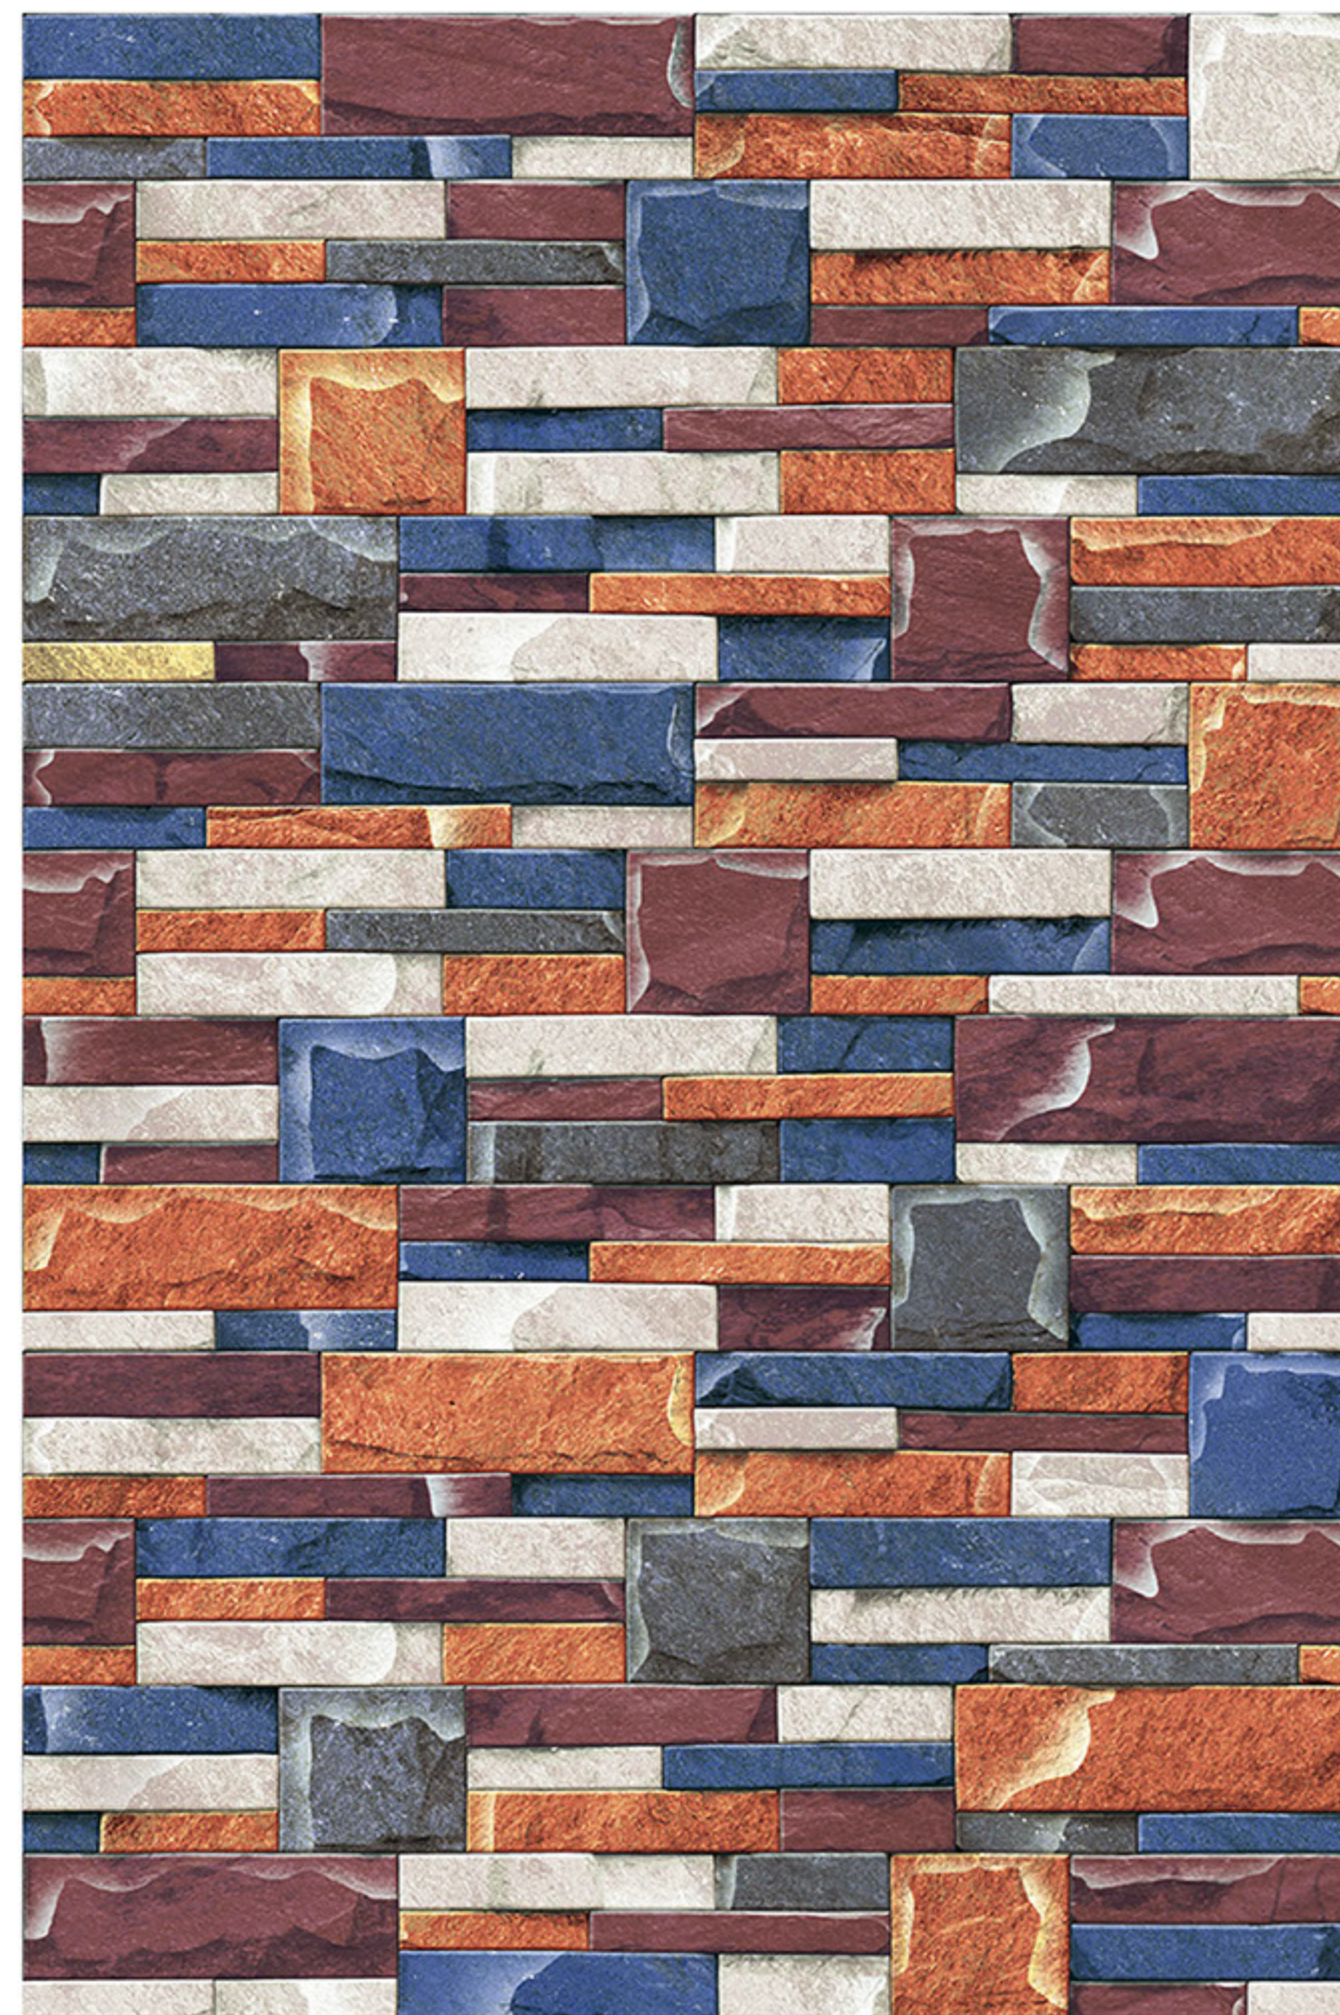

# CARPI\_25

RANDOM  
DESIGN

HIGH-DEEP  
PUNCH

DURABLE  
BODY

NATURAL  
LOOK

100%  
WATER PROOF

CARPI\_26

RANDOM  
DESIGN

HIGH-DEEP  
PUNCH

DURABLE  
BODY

NATURAL  
LOOK

100%  
WATER PROOF