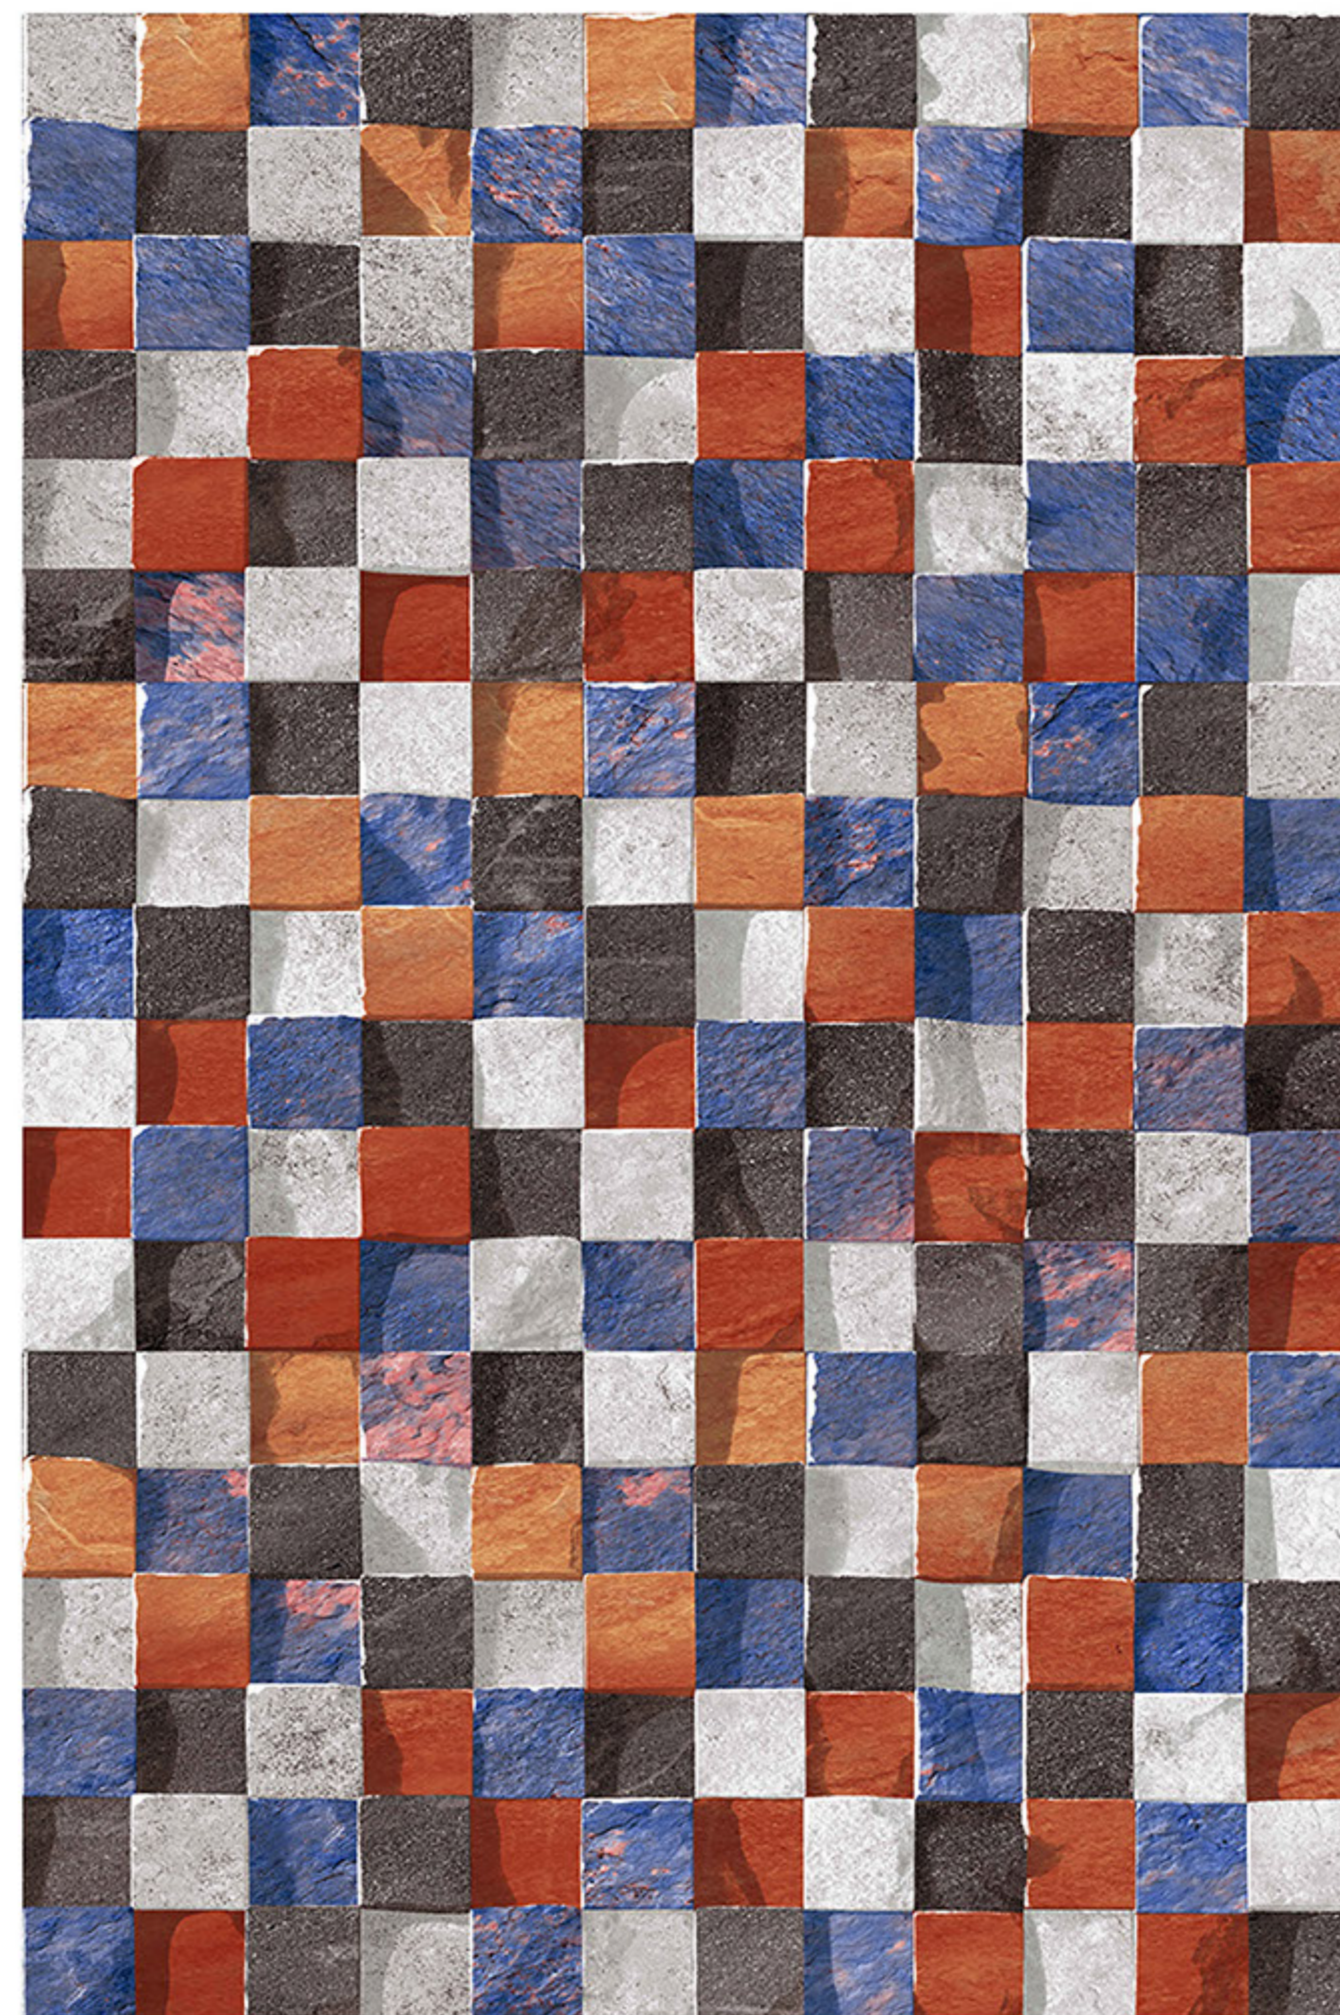

DURABLE  
BODY

NATURAL  
LOOK

100%  
WATER PROOF