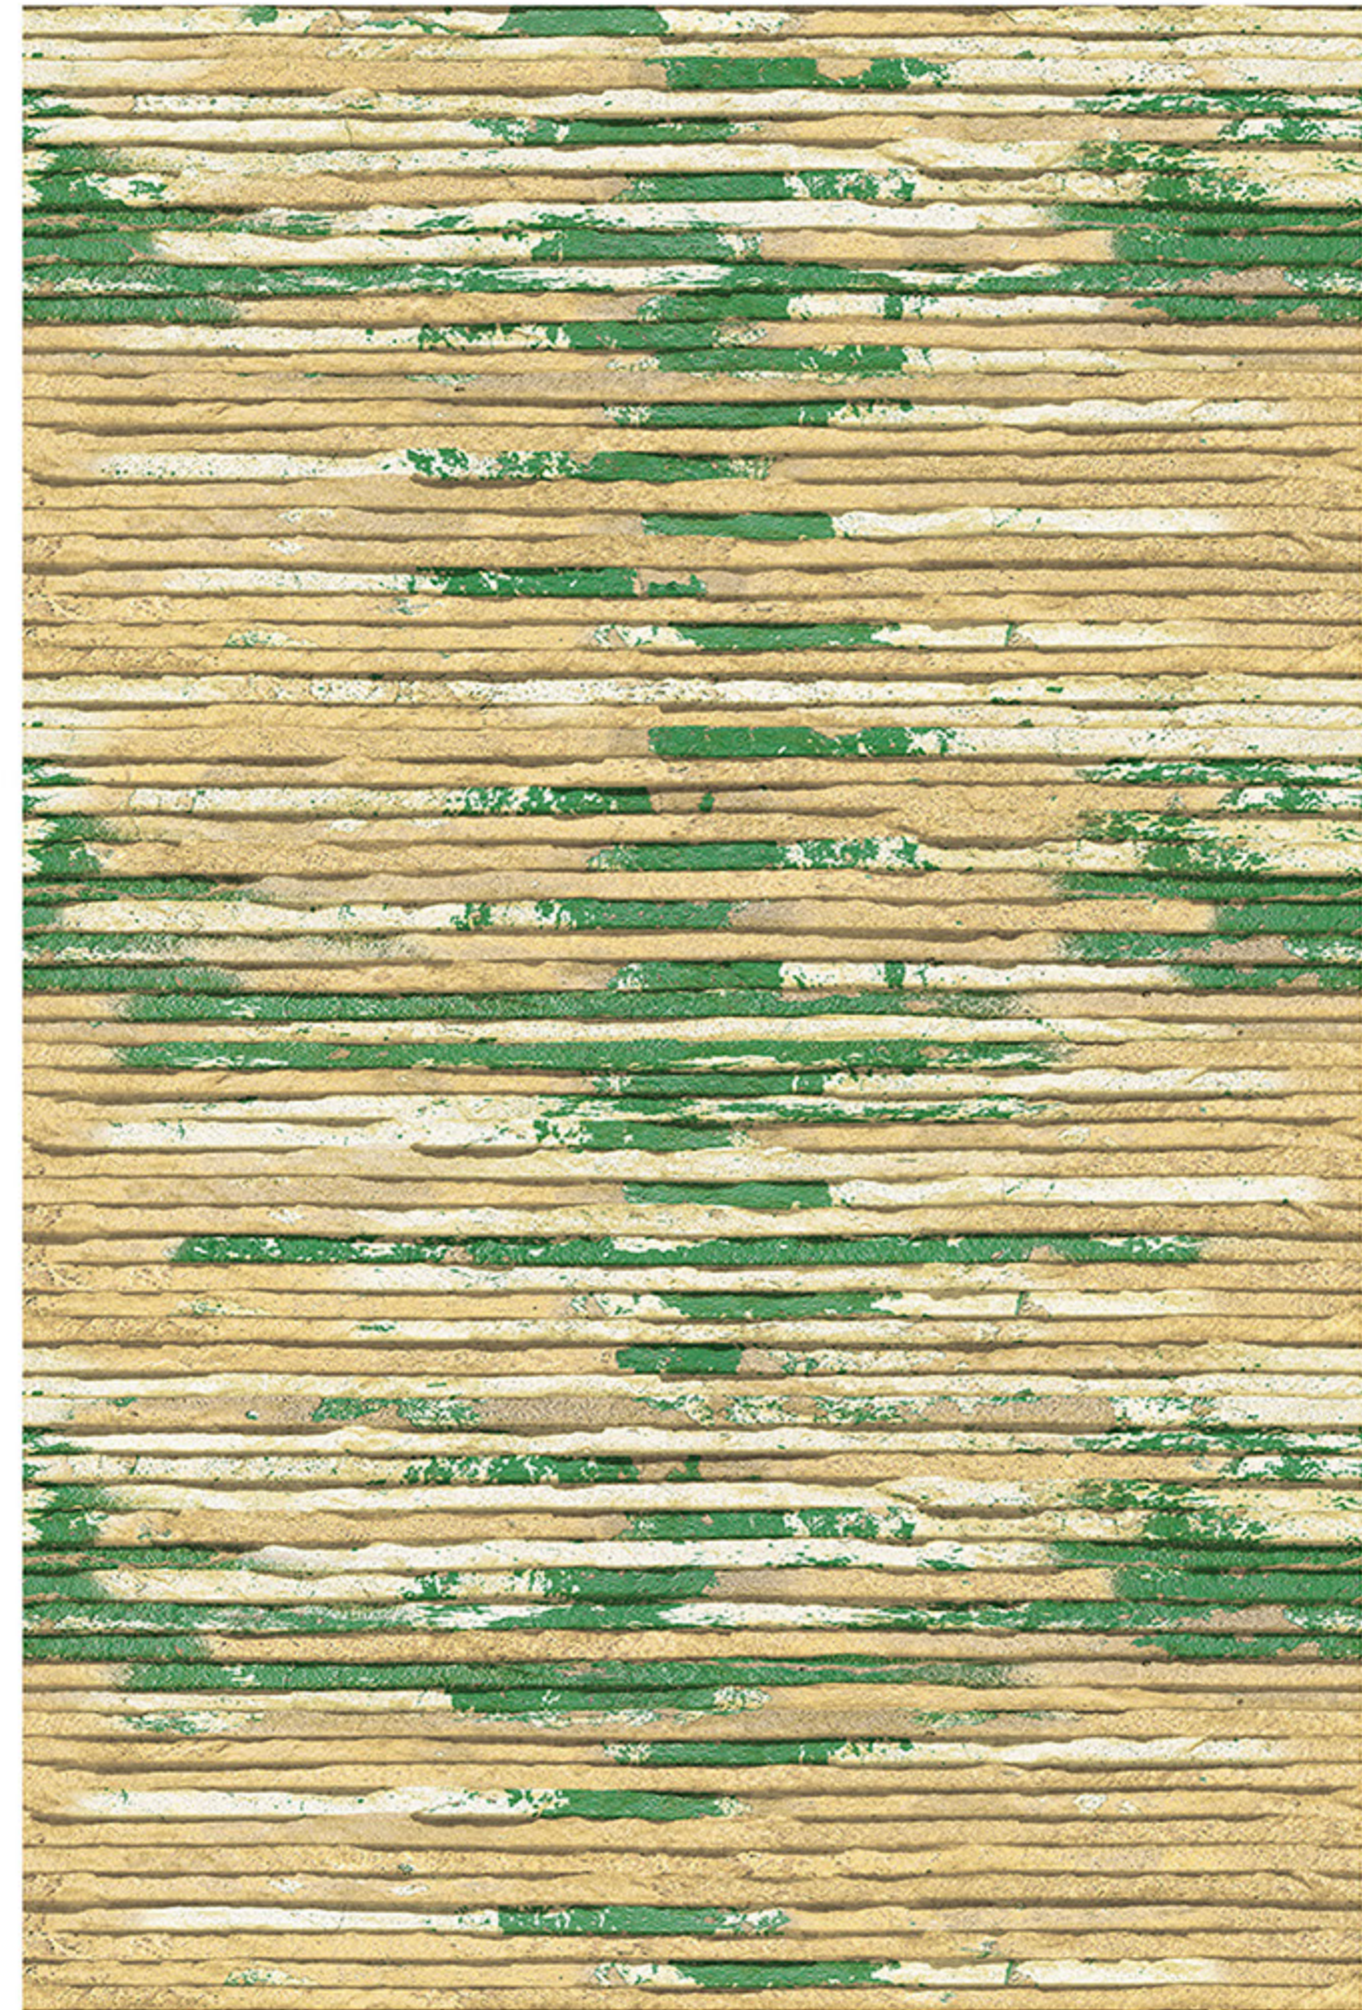

BRESCIA_24

RANDOM
DESIGN

HIGH-DEEP
PUNCH

DURABLE
BODY

NATURAL
LOOK

100%
WATER PROOF