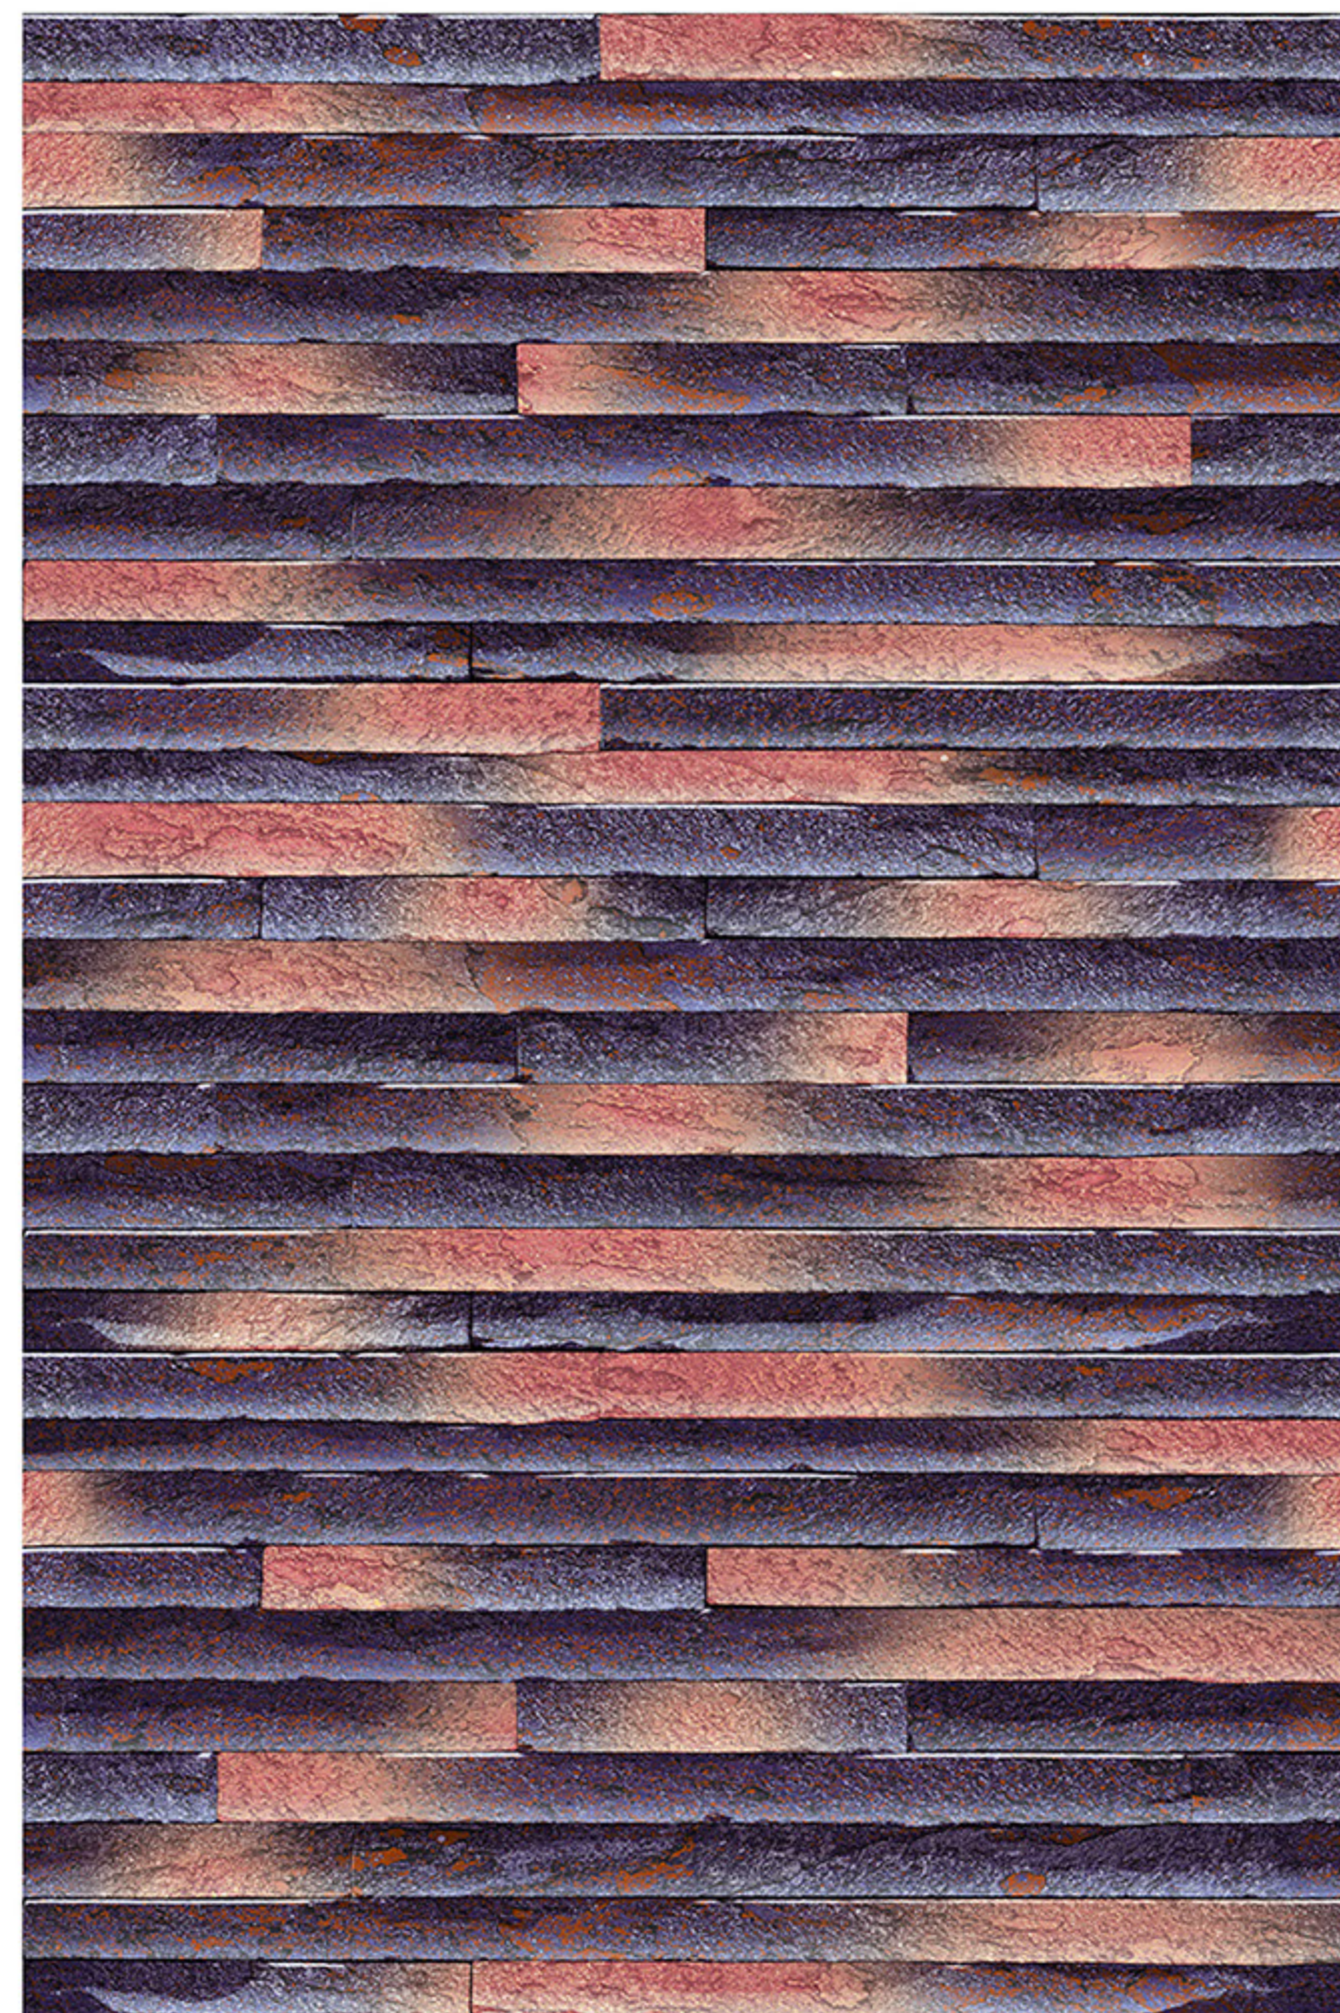

100%  
WATER PROOF

FANO\_23

RANDOM  
DESIGN

HIGH-DEEP  
PUNCH

DURABLE  
BODY

NATURAL  
LOOK

100%  
WATER PROOF