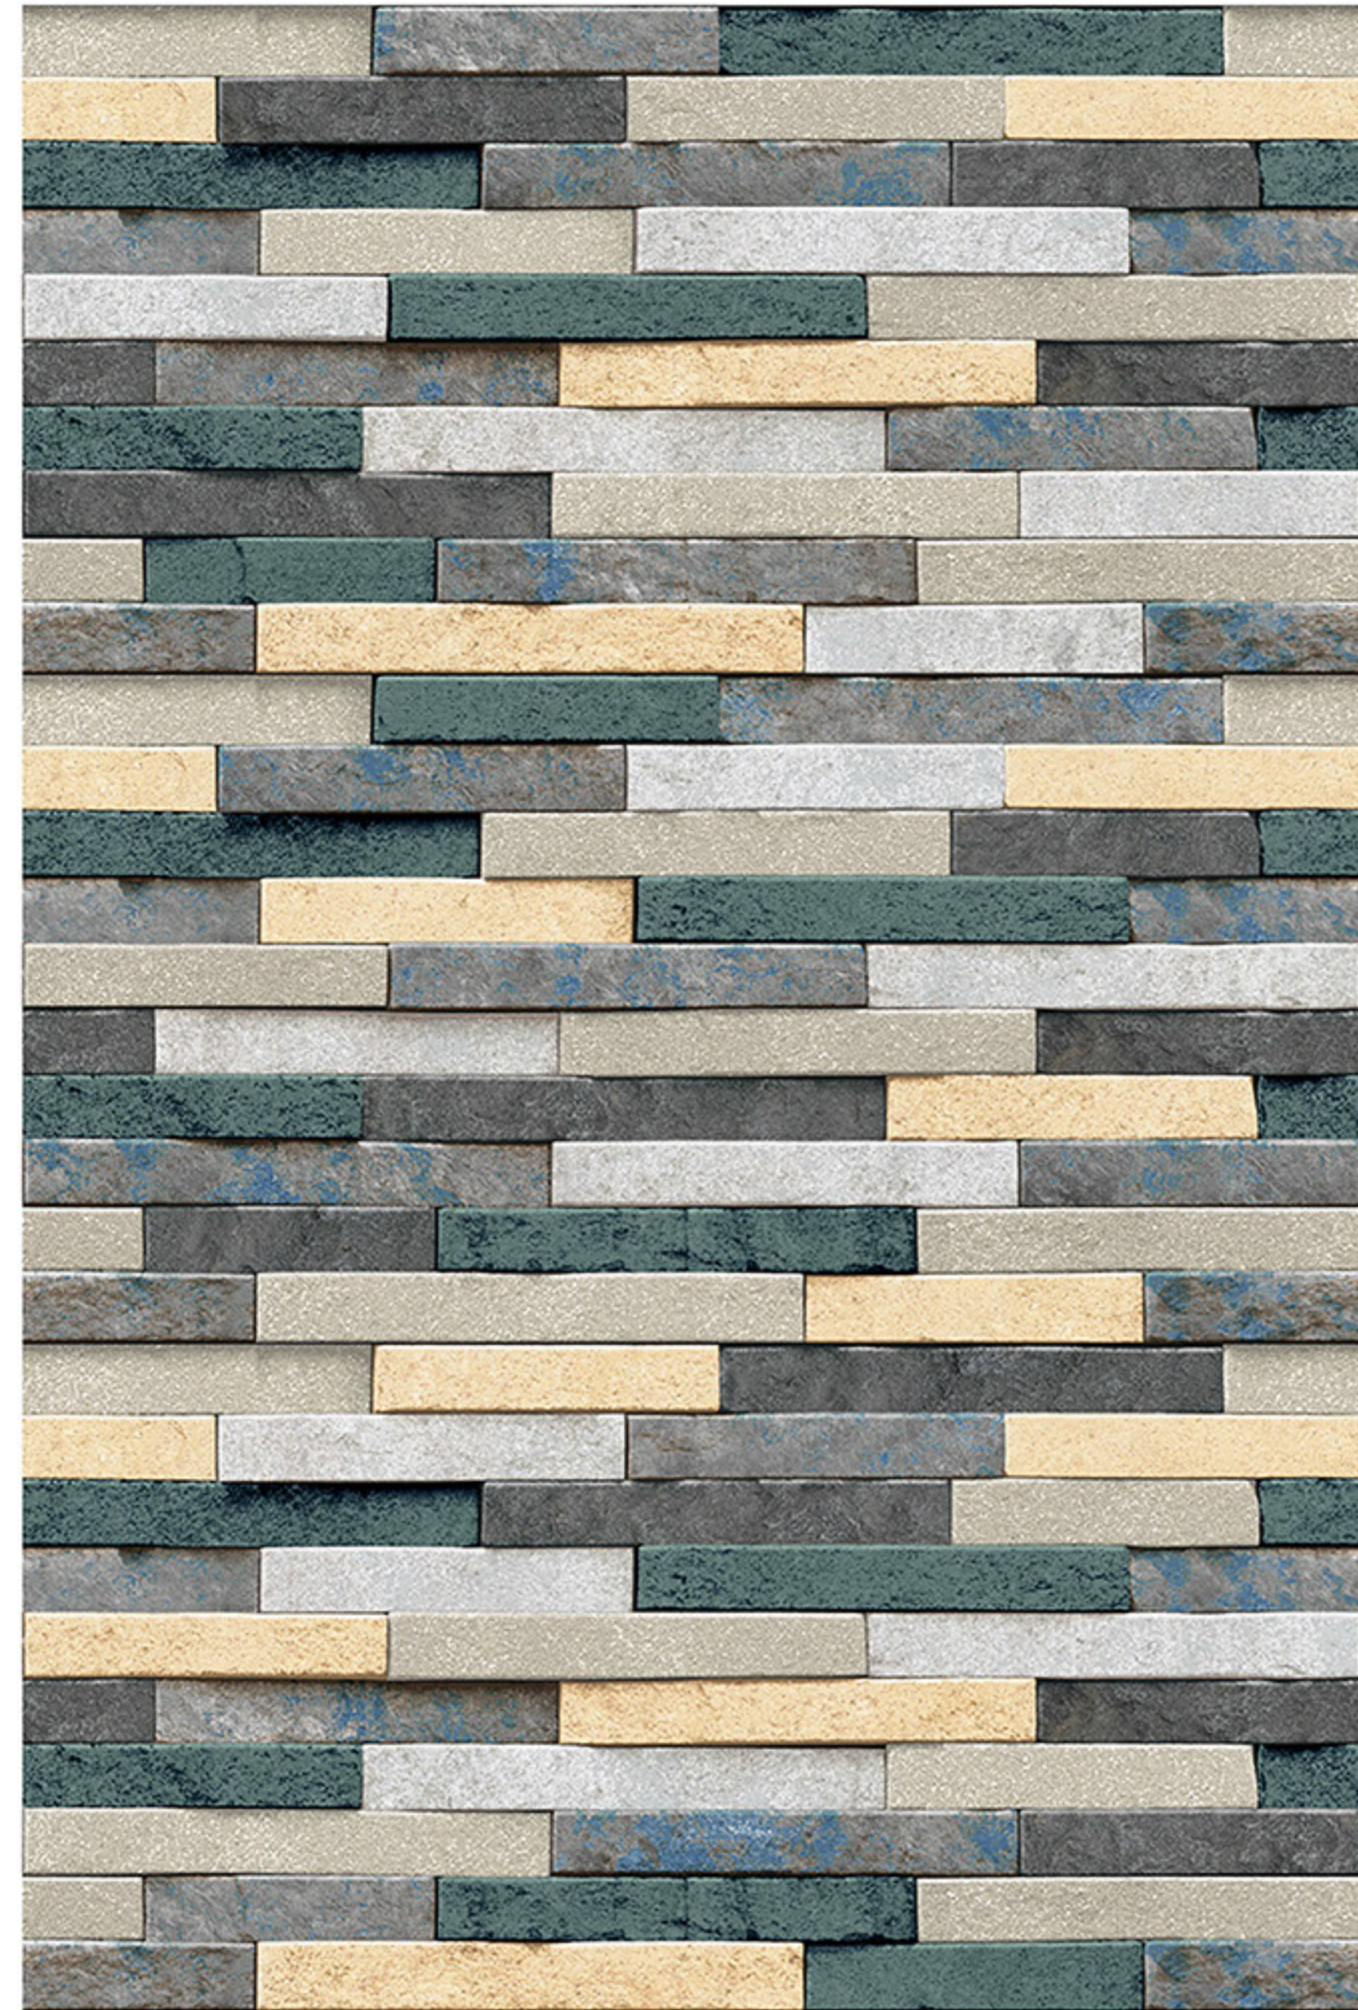

# TARRASA\_23

RANDOM  
DESIGN

HIGH-DEEP  
PUNCH

DURABLE  
BODY

NATURAL  
LOOK

100%  
WATER PROOF

HIGH-DEEP  
PUNCH

DURABLE  
BODY

NATURAL  
LOOK

100%  
WATER PROOF

A scenic view of a coastal city, likely Izmir, Turkey, featuring a harbor with a bridge, a stone tower in the foreground, and a view of the city and mountains under a blue sky.