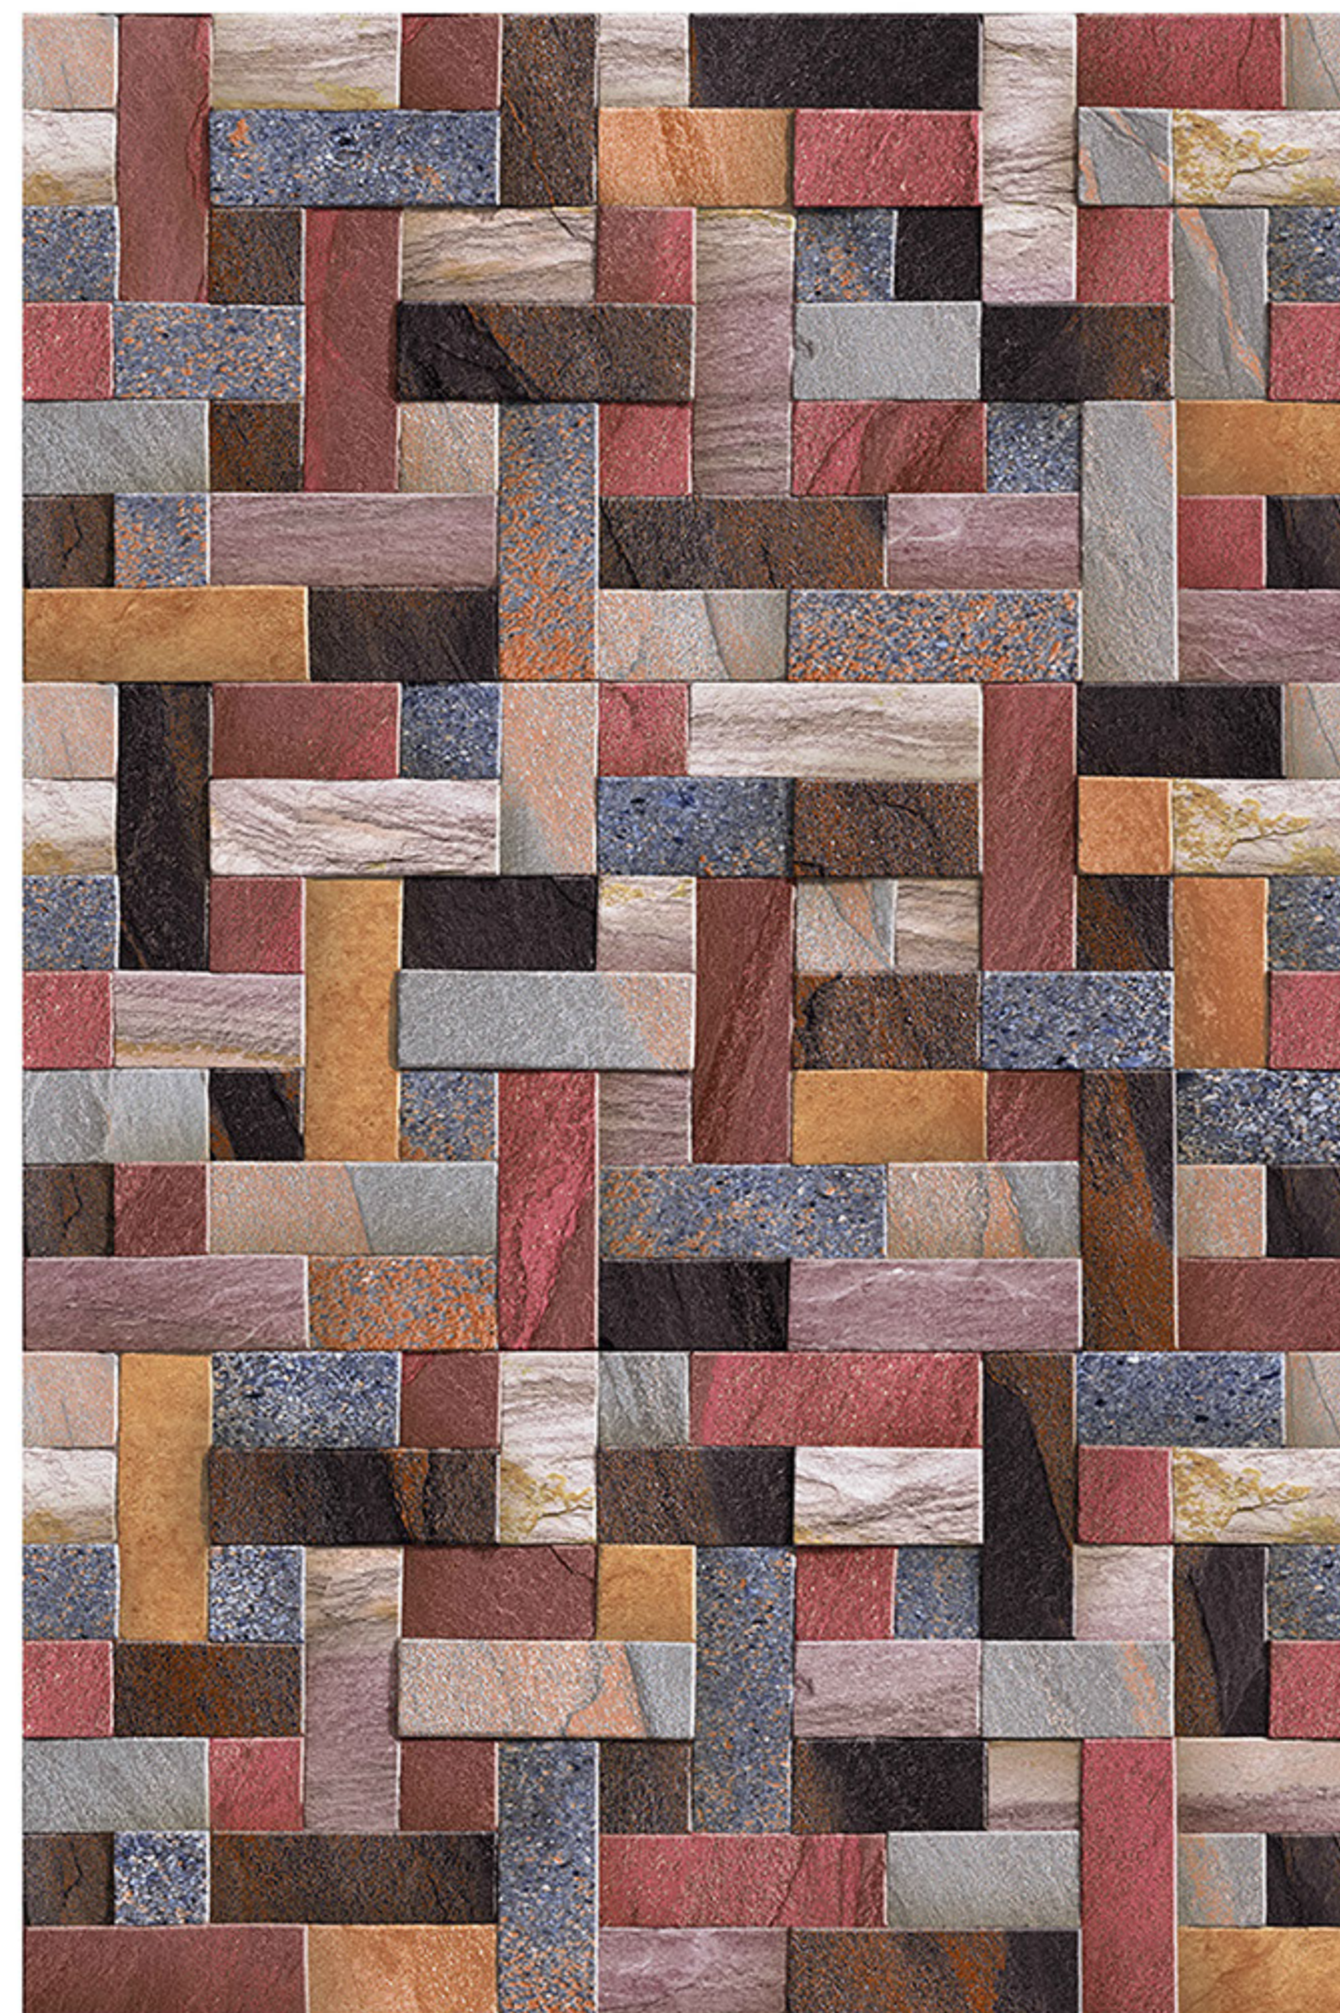

# NOVARA\_21

RANDOM  
DESIGN

HIGH-DEEP  
PUNCH

DURABLE  
BODY

NATURAL  
LOOK

100%  
WATER PROOF