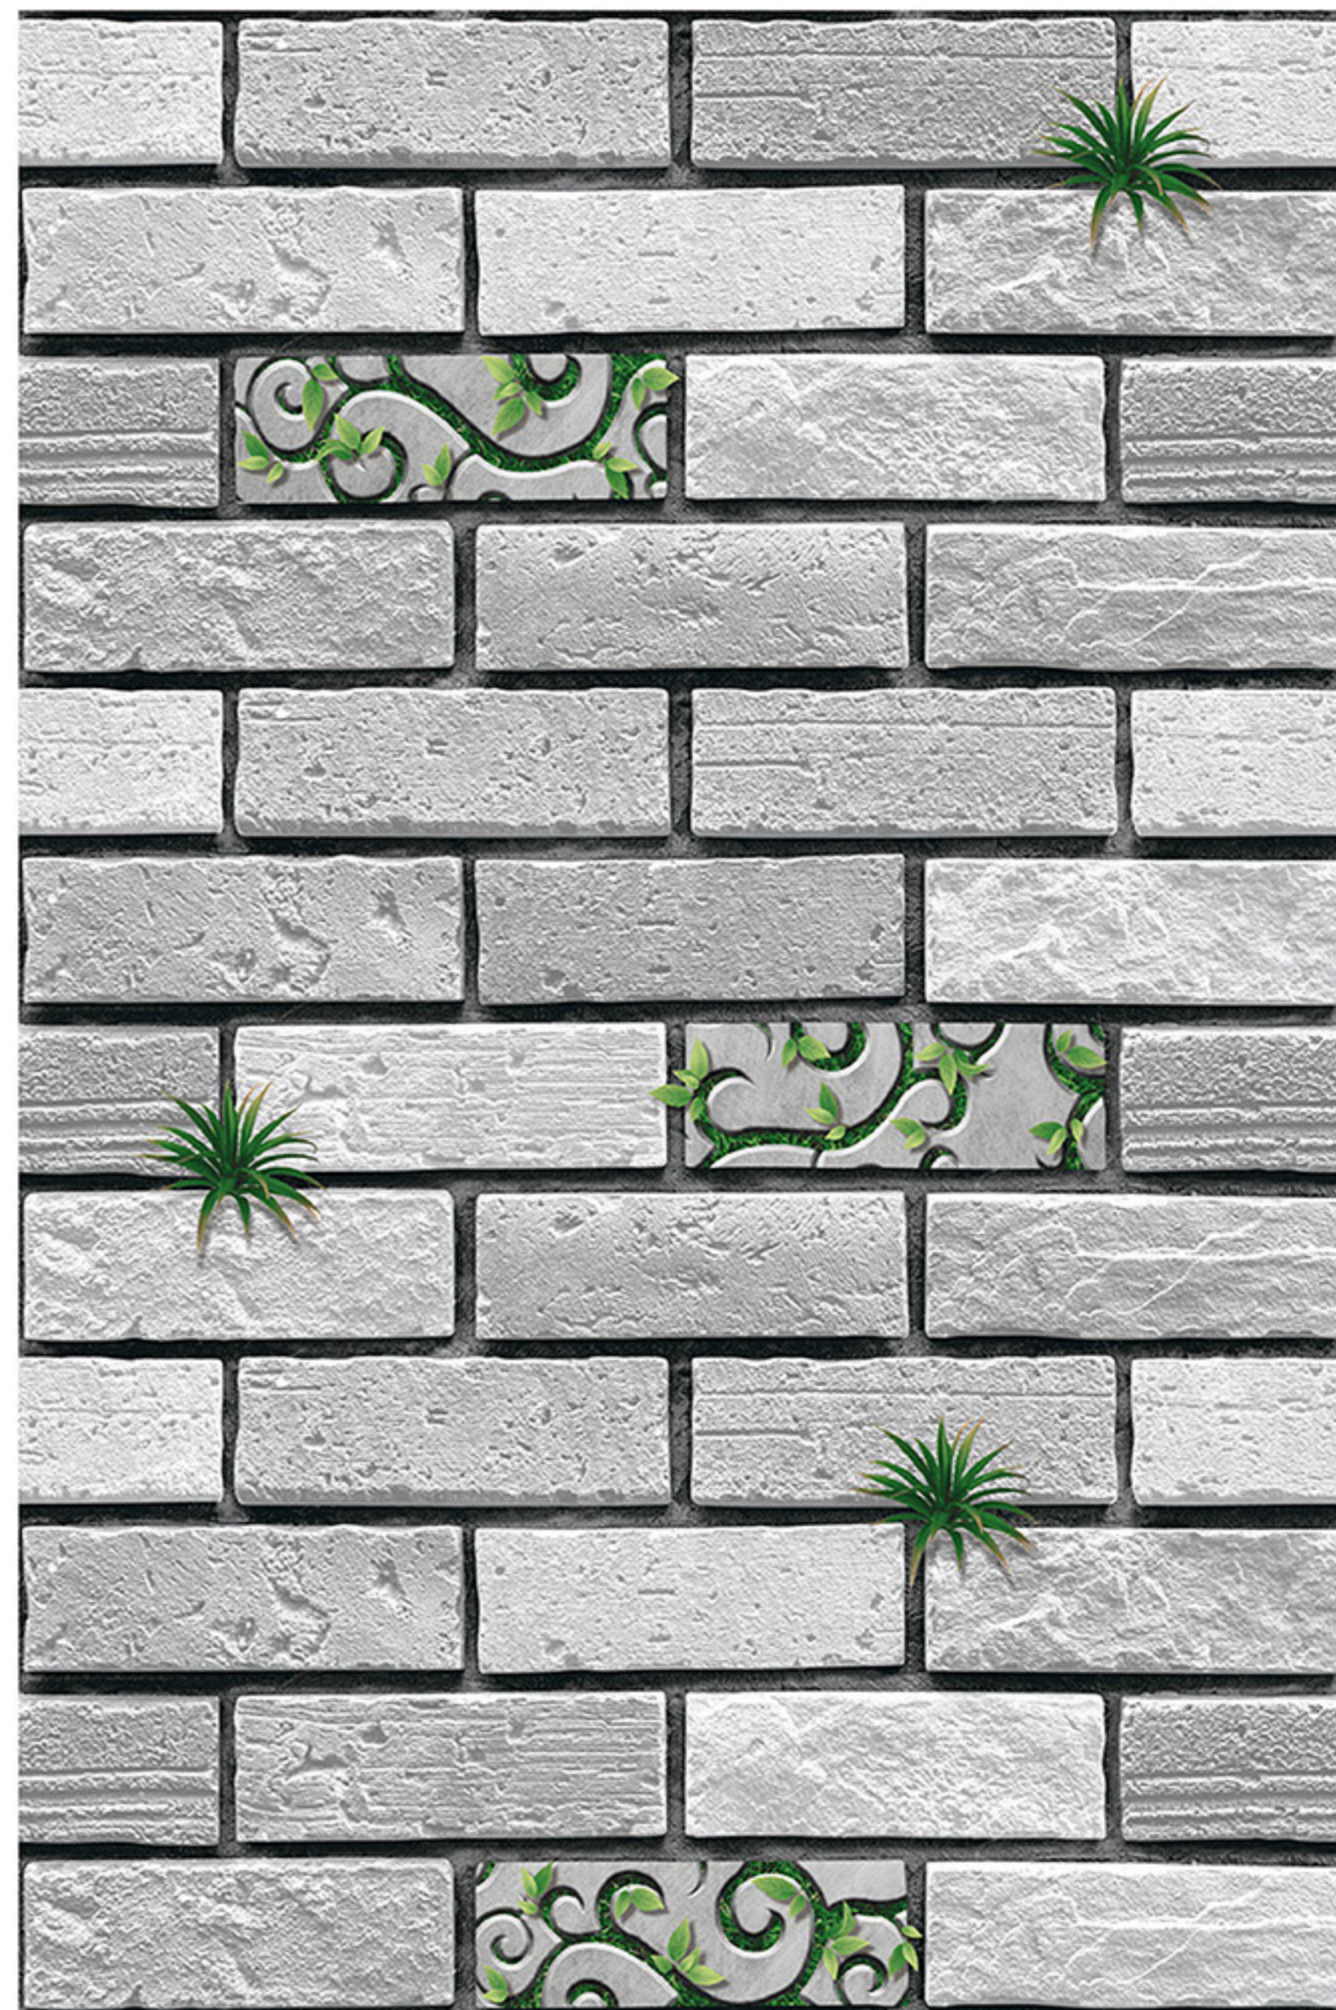

# PAMPLONA\_06\_HL

RANDOM  
DESIGN

HIGH-DEEP  
PUNCH

DURABLE  
BODY

NATURAL  
LOOK

100%  
WATER PROOF

A photograph of the Murcia Cathedral facade, a highly ornate Baroque structure with a large dome and multiple levels of sculptures. The image is used as a background for a product advertisement. A semi-transparent white box with a black border is positioned in the upper center, containing the text 'MURCIA' and 'COLLECTION'. Another semi-transparent white box with a black border is in the lower center, containing '300x600 MM' and 'NATURAL STONE SURFACE'. A white box at the bottom center contains 'MATT - SUGAR - VARNISH'. On the left side, there is a vertical strip of stone samples in various colors and textures, including shades of purple, red, and white.