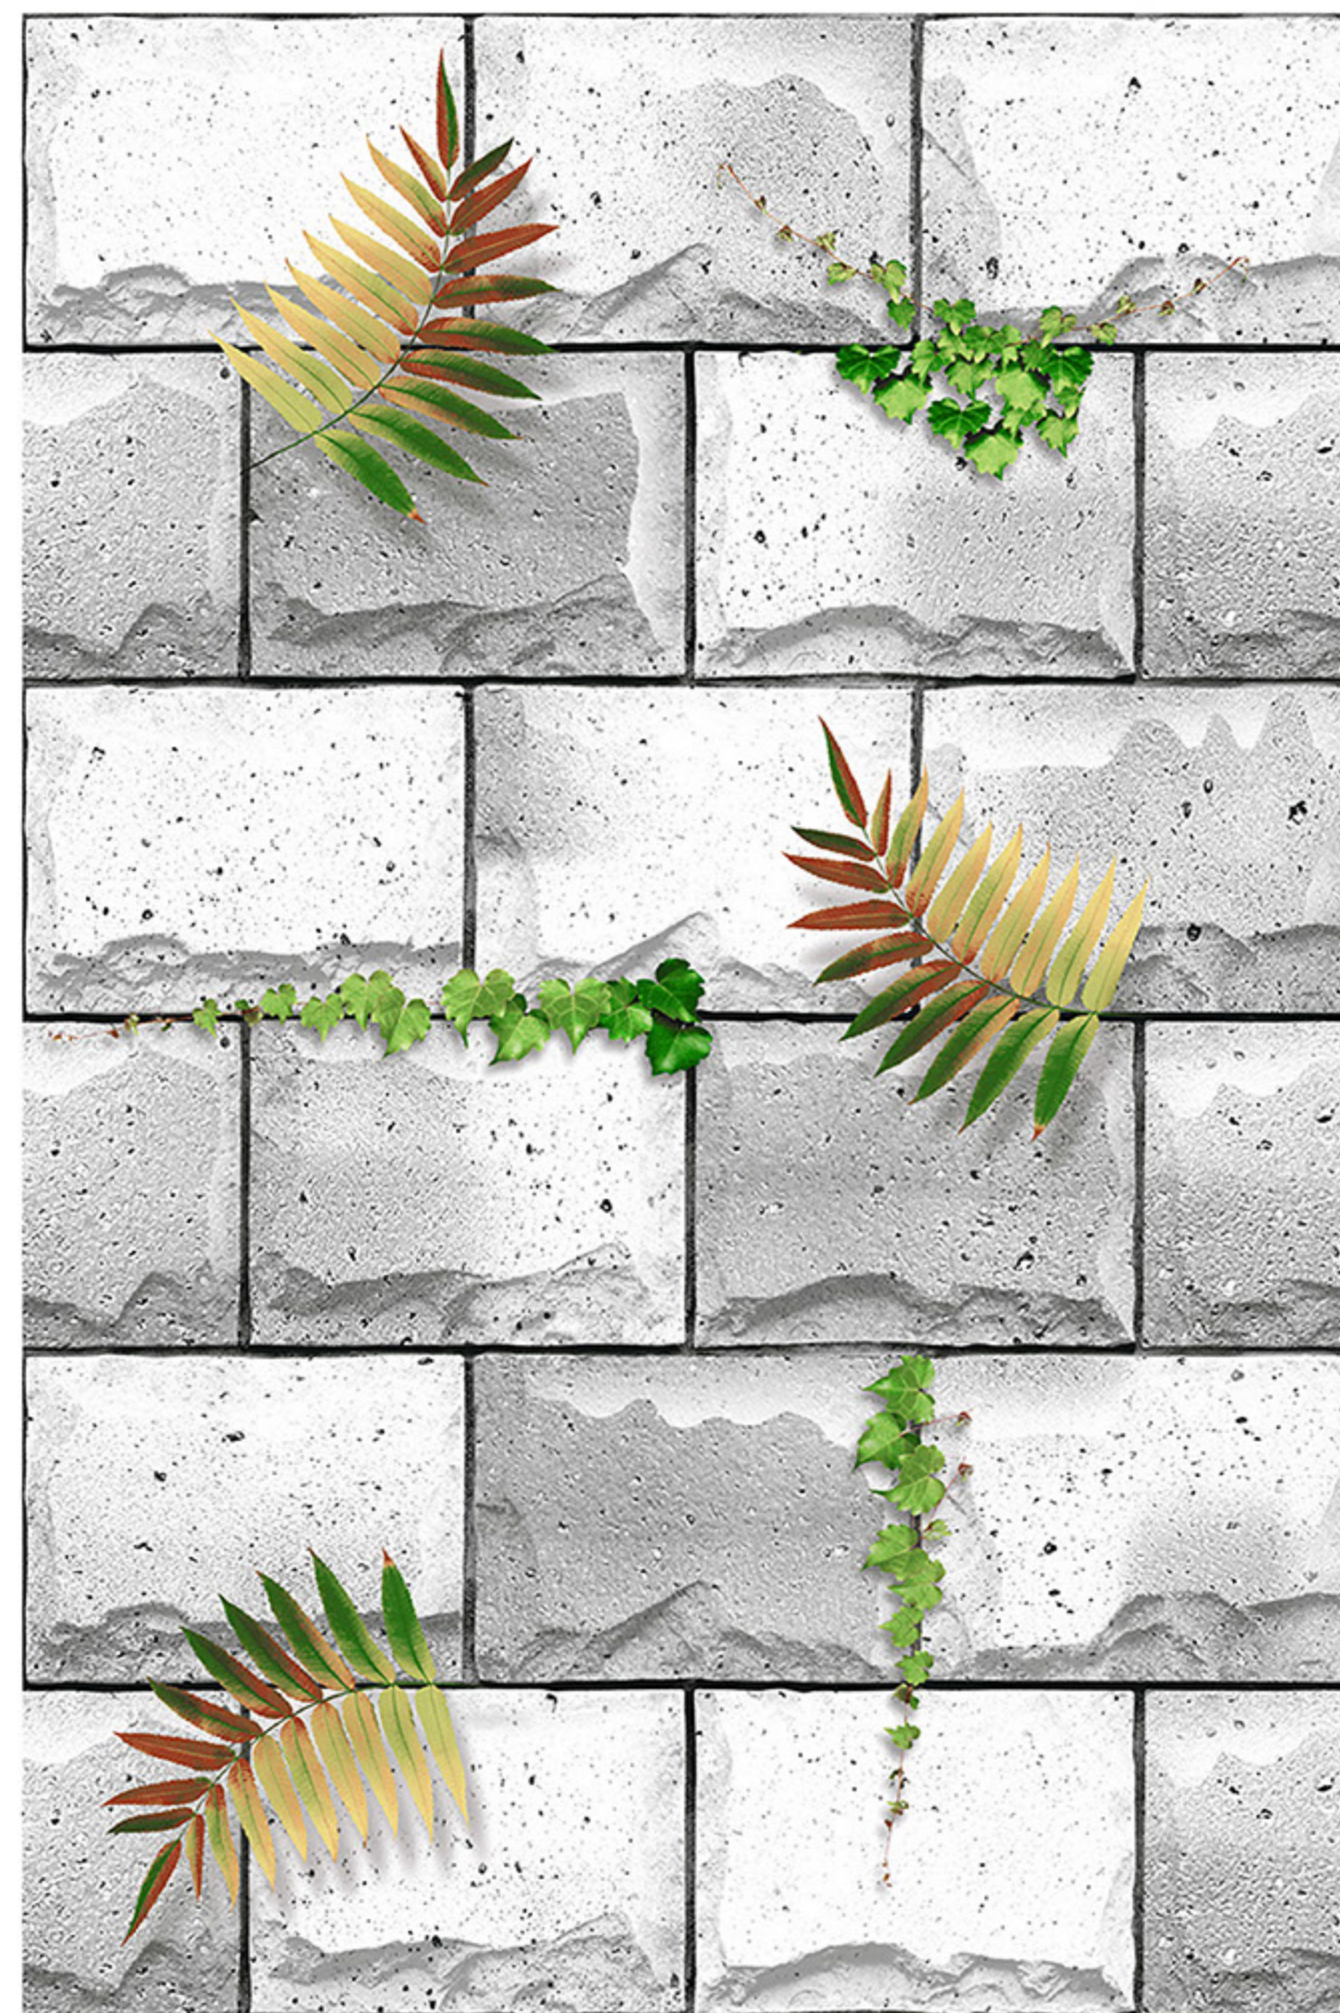

# ROME\_21\_HL

RANDOM  
DESIGN

HIGH-DEEP  
PUNCH

DURABLE  
BODY

NATURAL  
LOOK

100%  
WATER PROOF