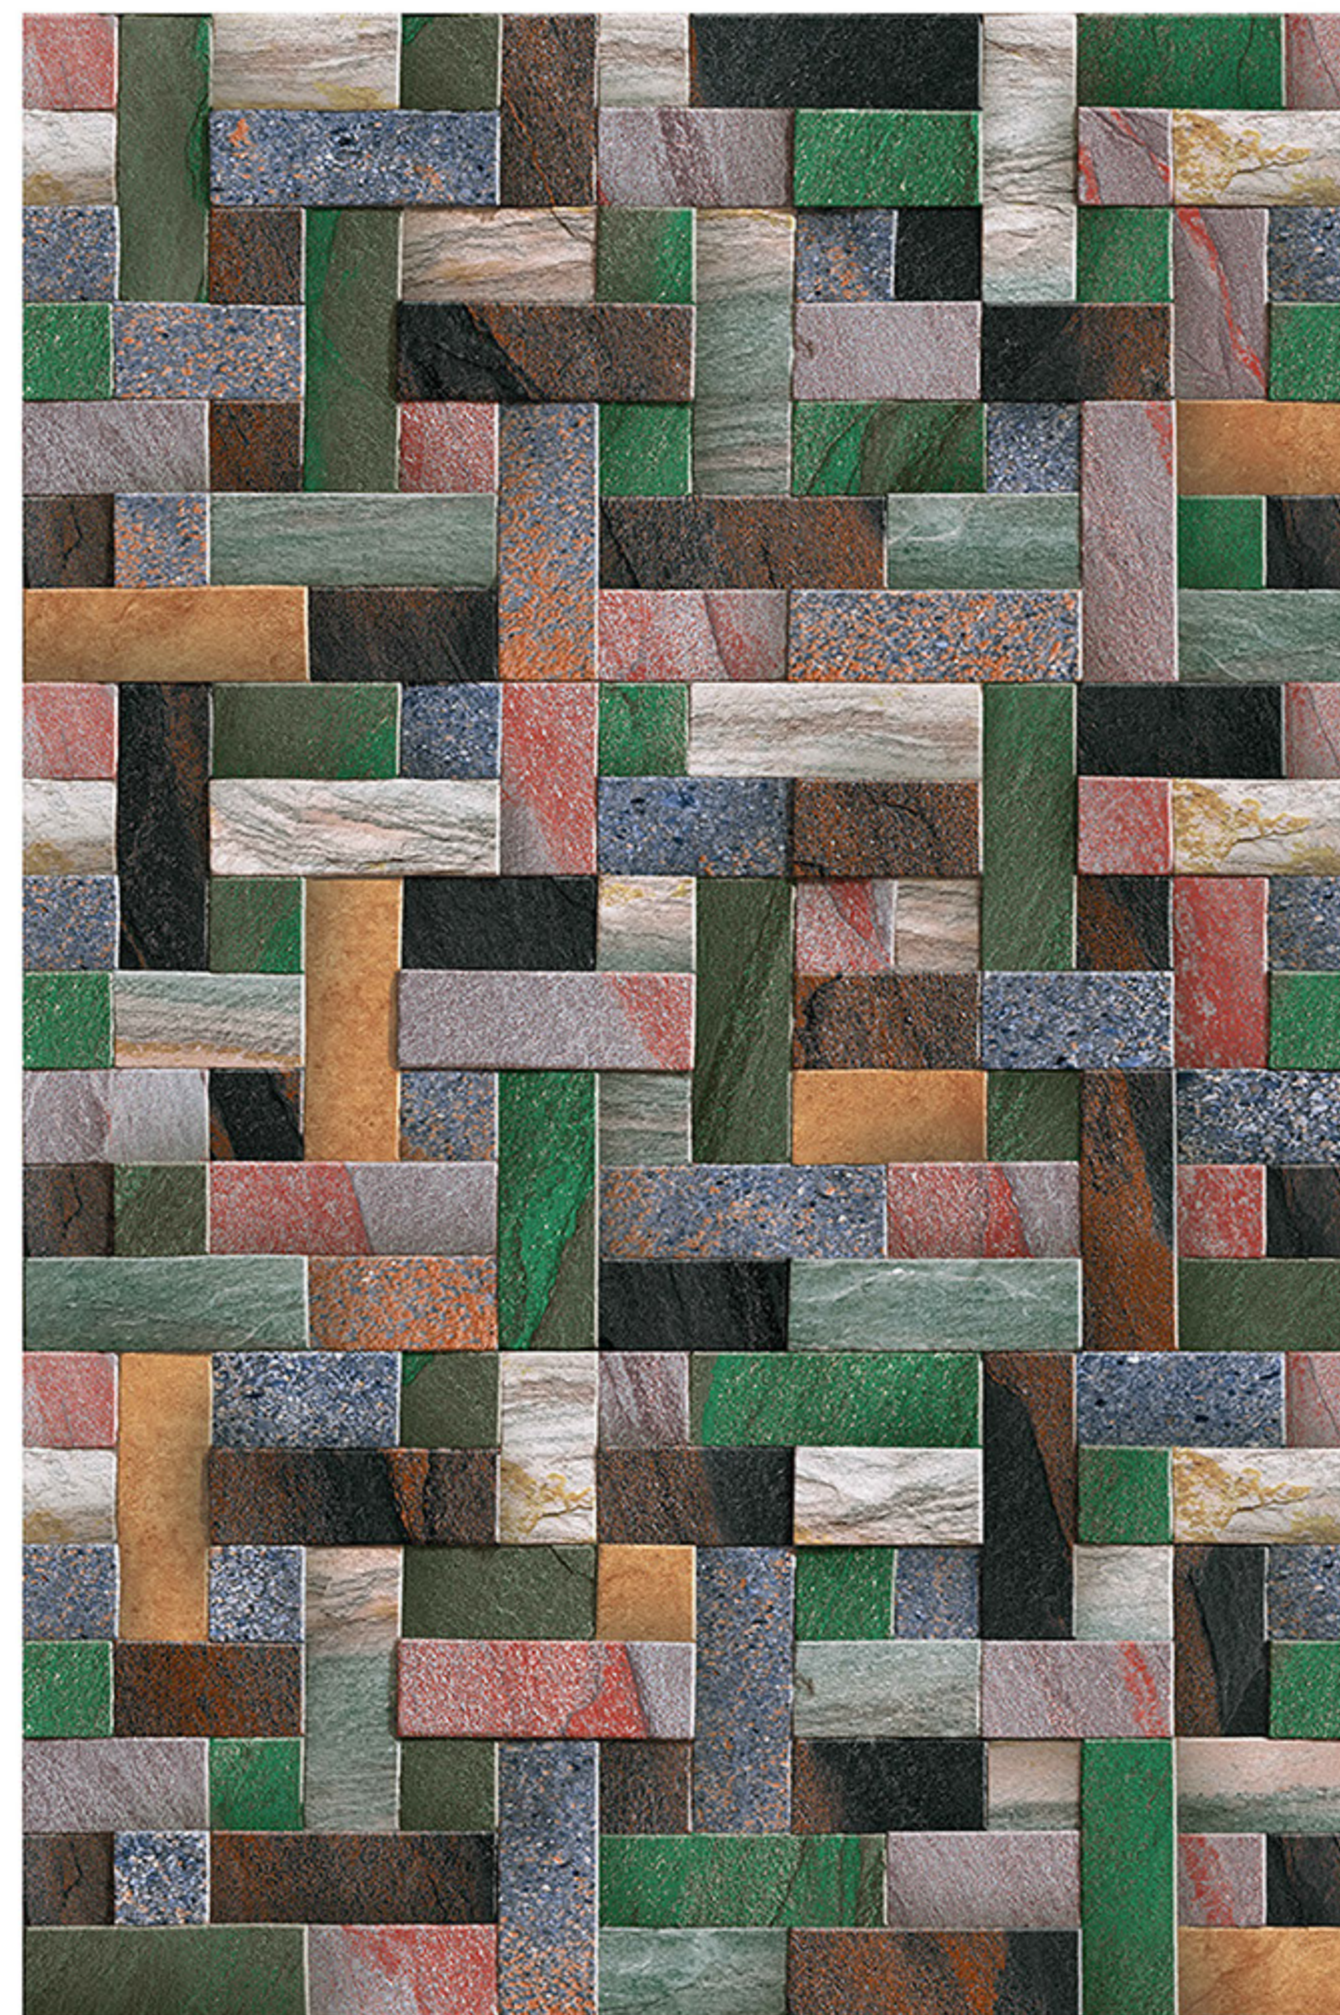

# NOVARA\_22

RANDOM  
DESIGN

HIGH-DEEP  
PUNCH

DURABLE  
BODY

NATURAL  
LOOK

100%  
WATER PROOF