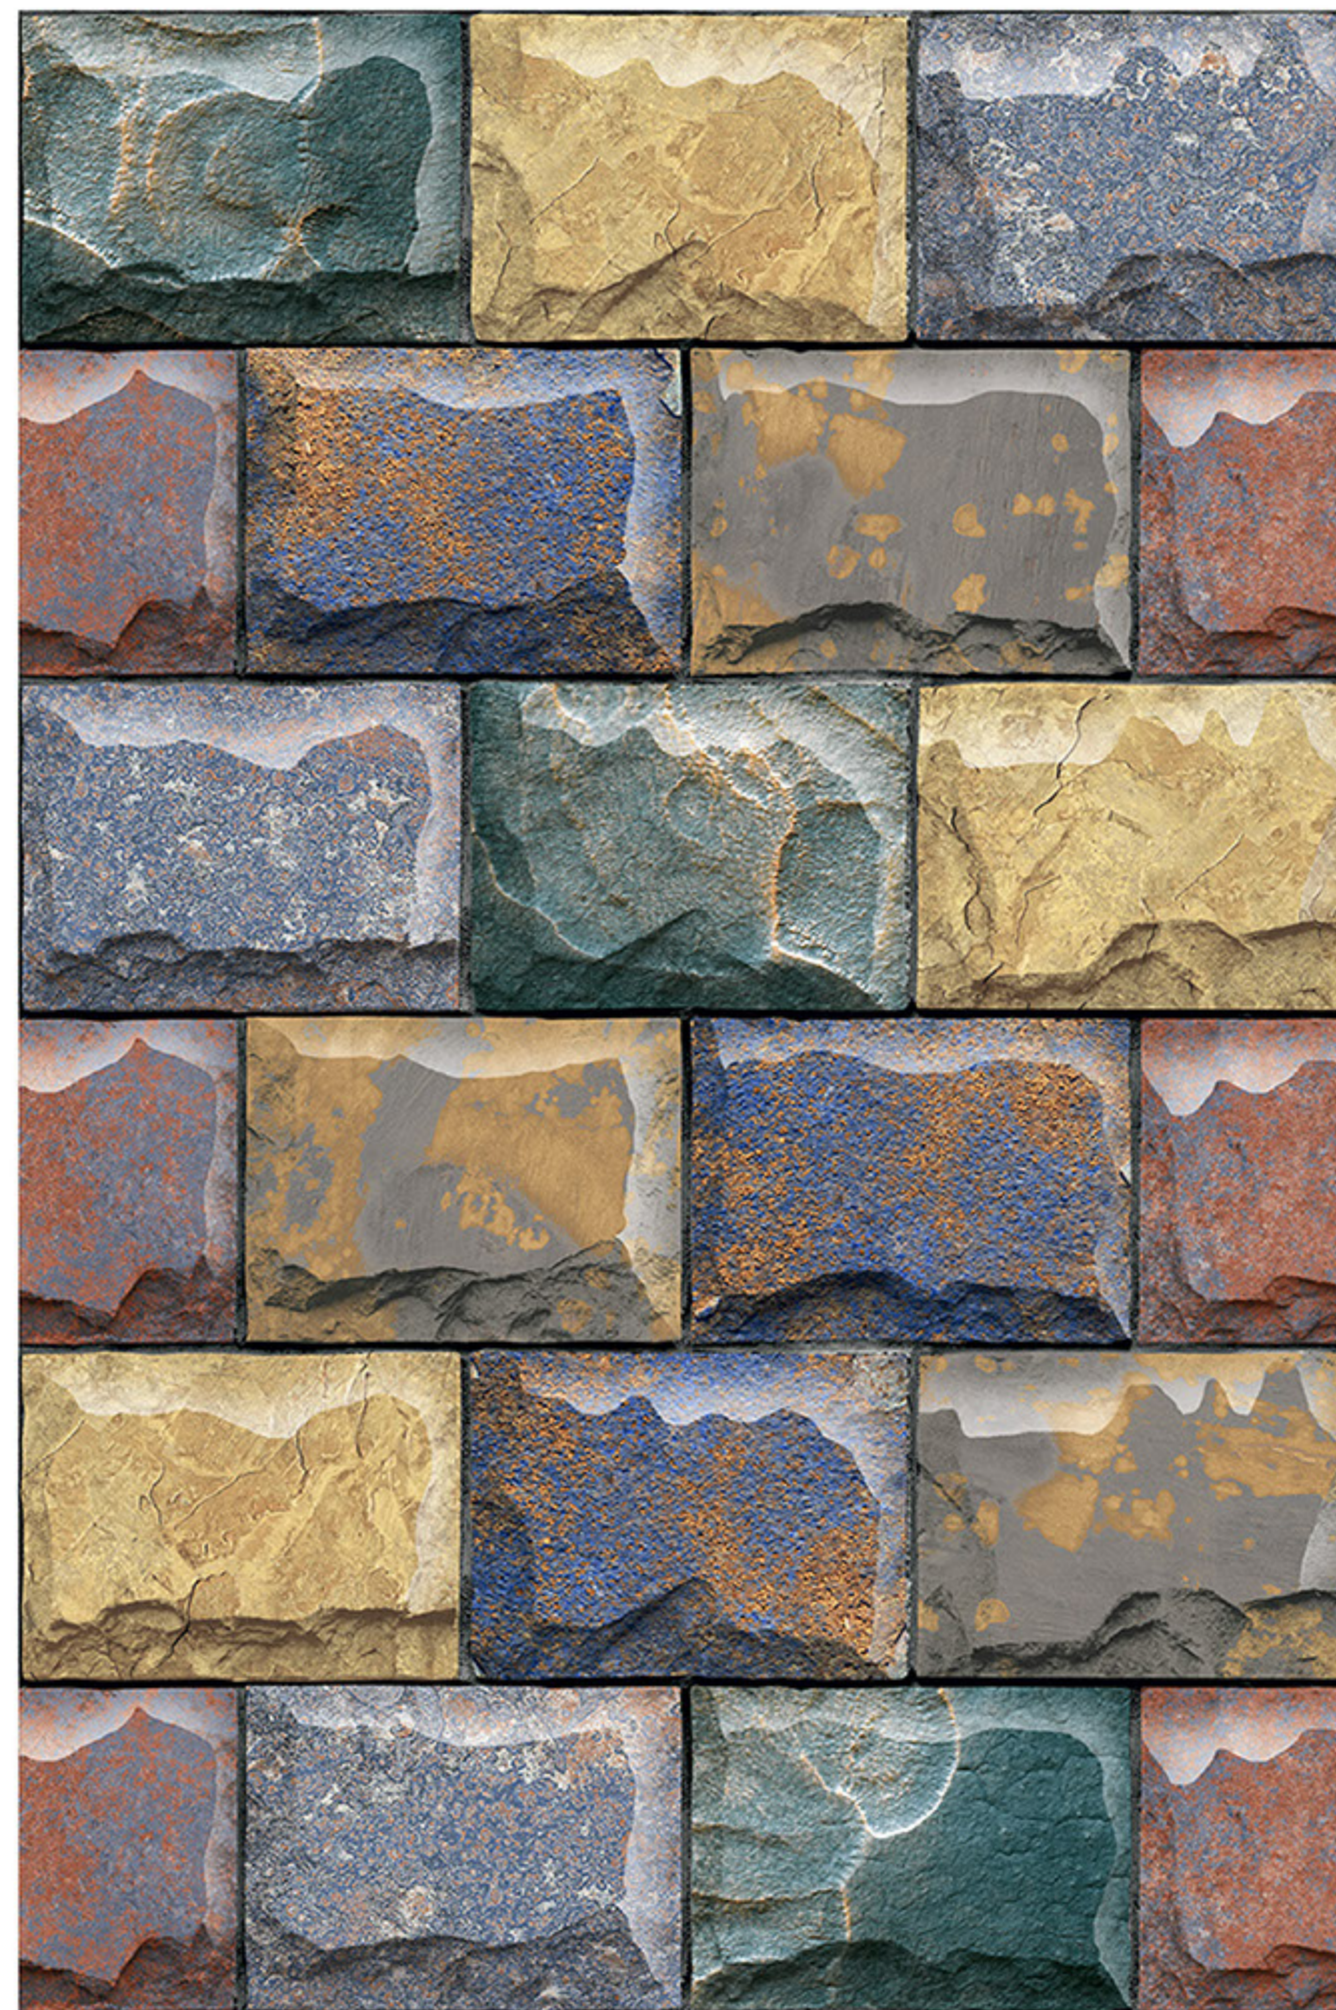

# ROME\_23

RANDOM  
DESIGN

HIGH-DEEP  
PUNCH

DURABLE  
BODY

NATURAL  
LOOK

100%  
WATER PROOF