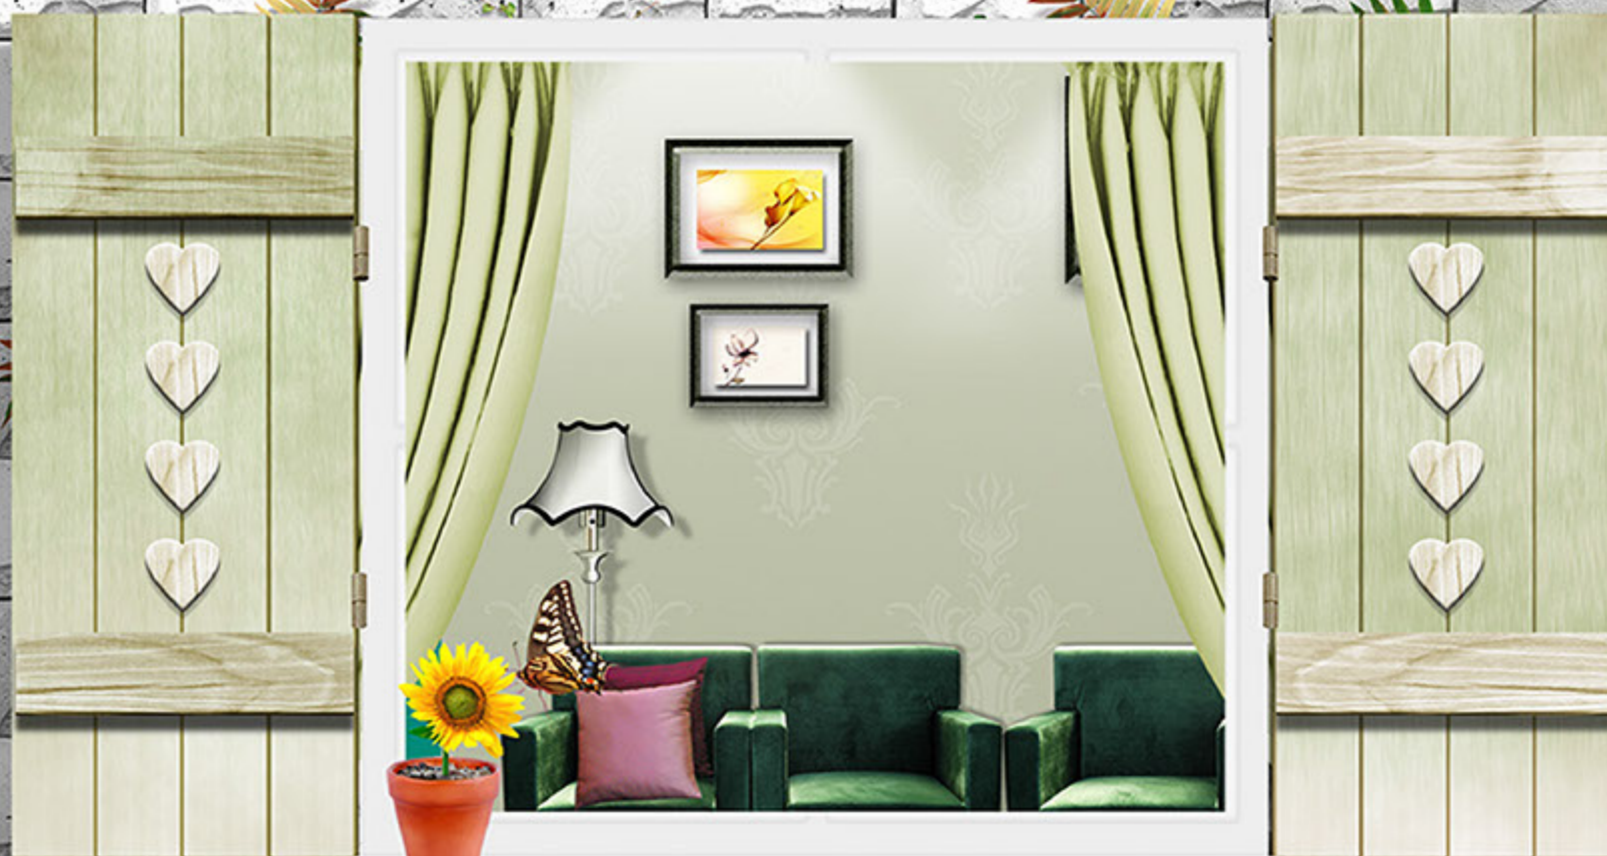

# ROME

COLLECTION

**300x600 MM**

NATURAL STONE SURFACE

**MATT - SUGAR - VARNISH**

HOUSE