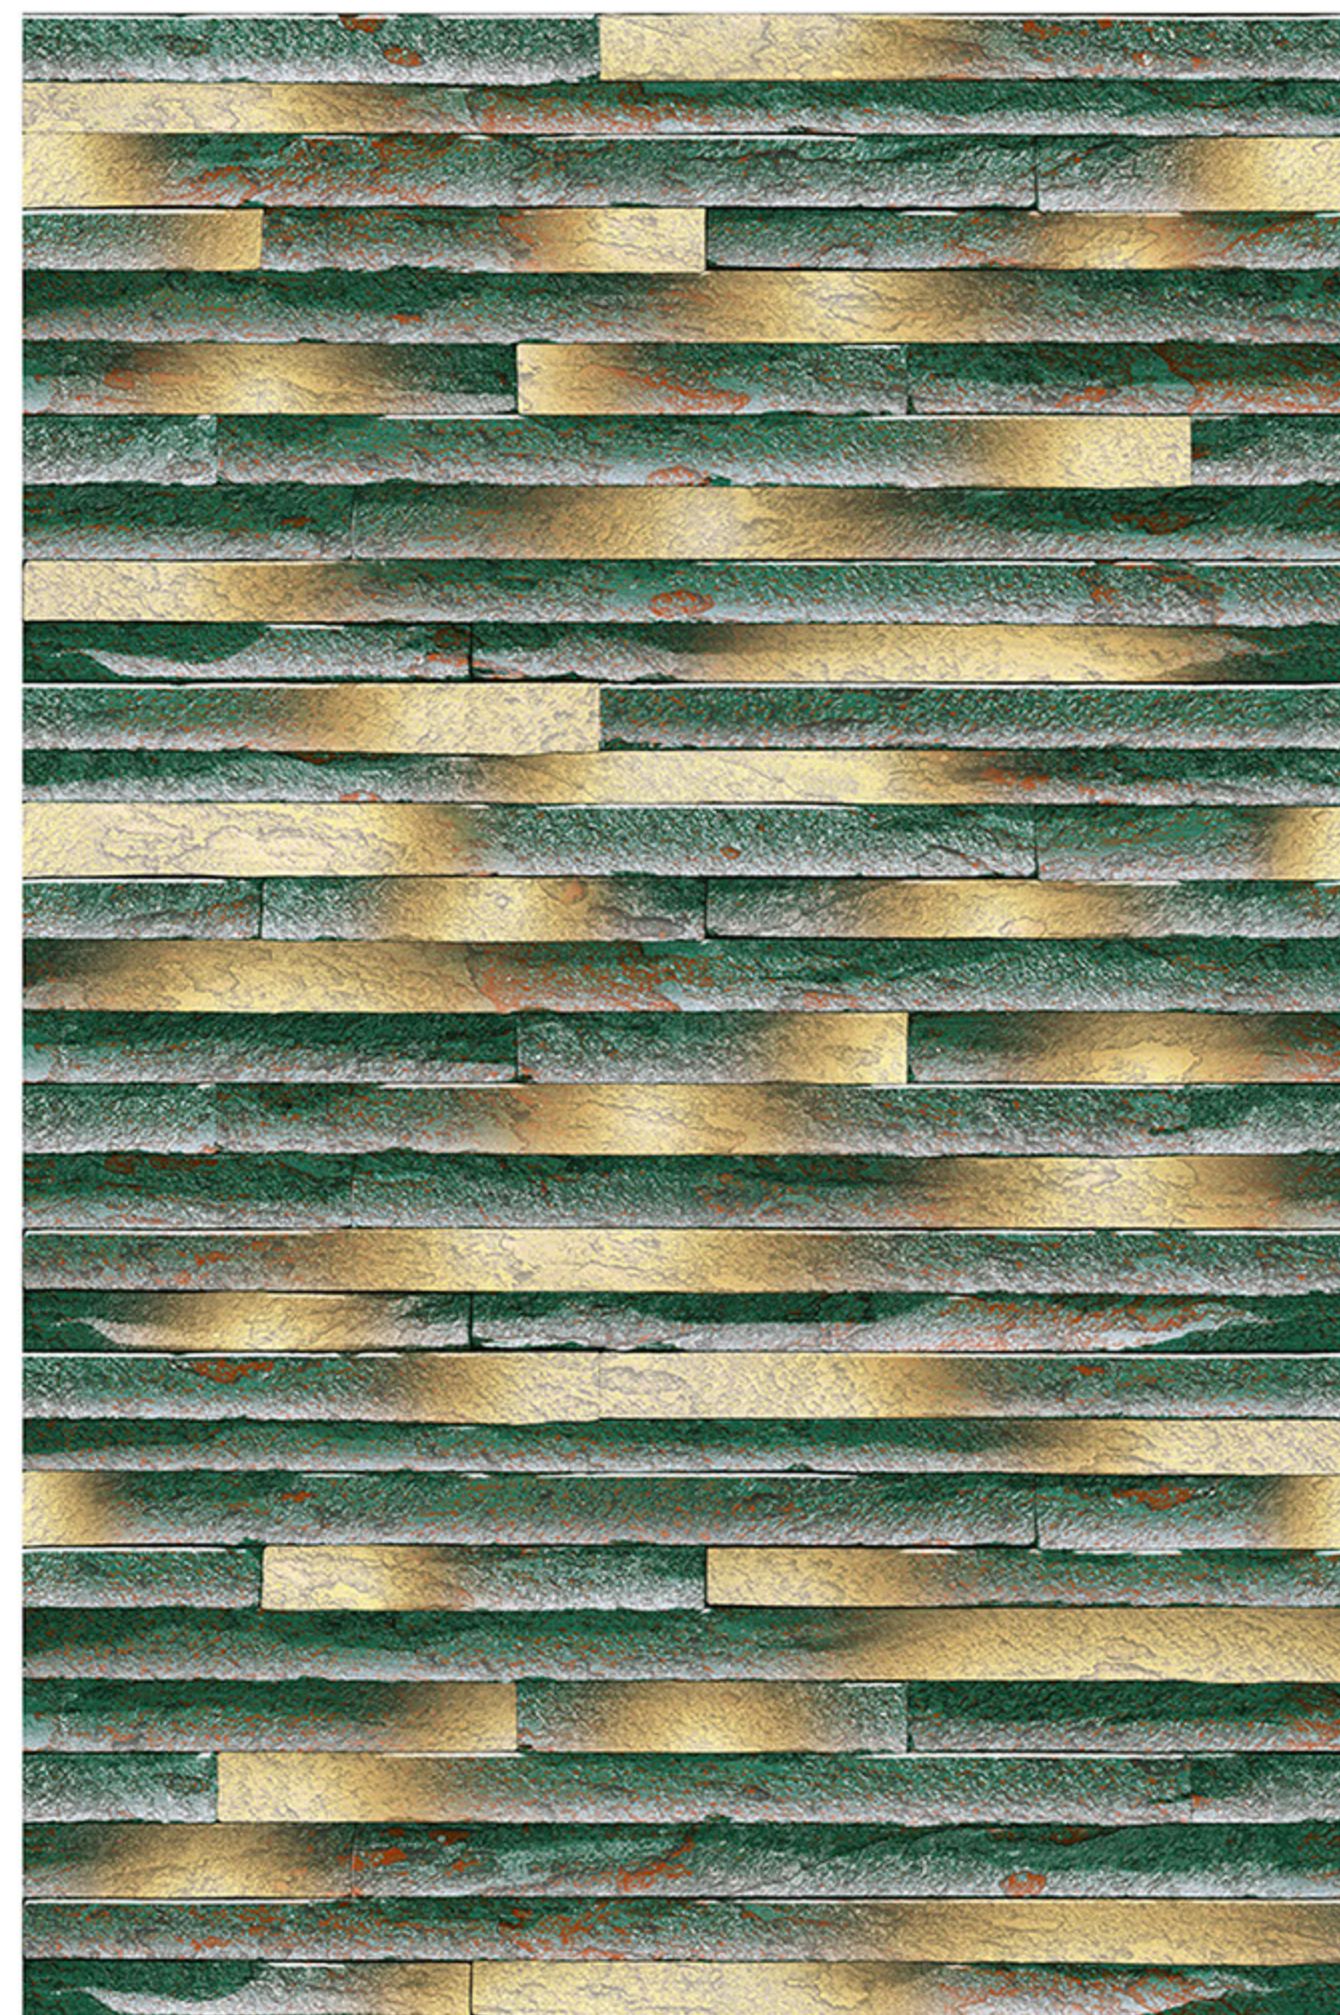

FANO_22

RANDOM
DESIGN

HIGH-DEEP
PUNCH

DURABLE
BODY

NATURAL
LOOK

100%
WATER PROOF