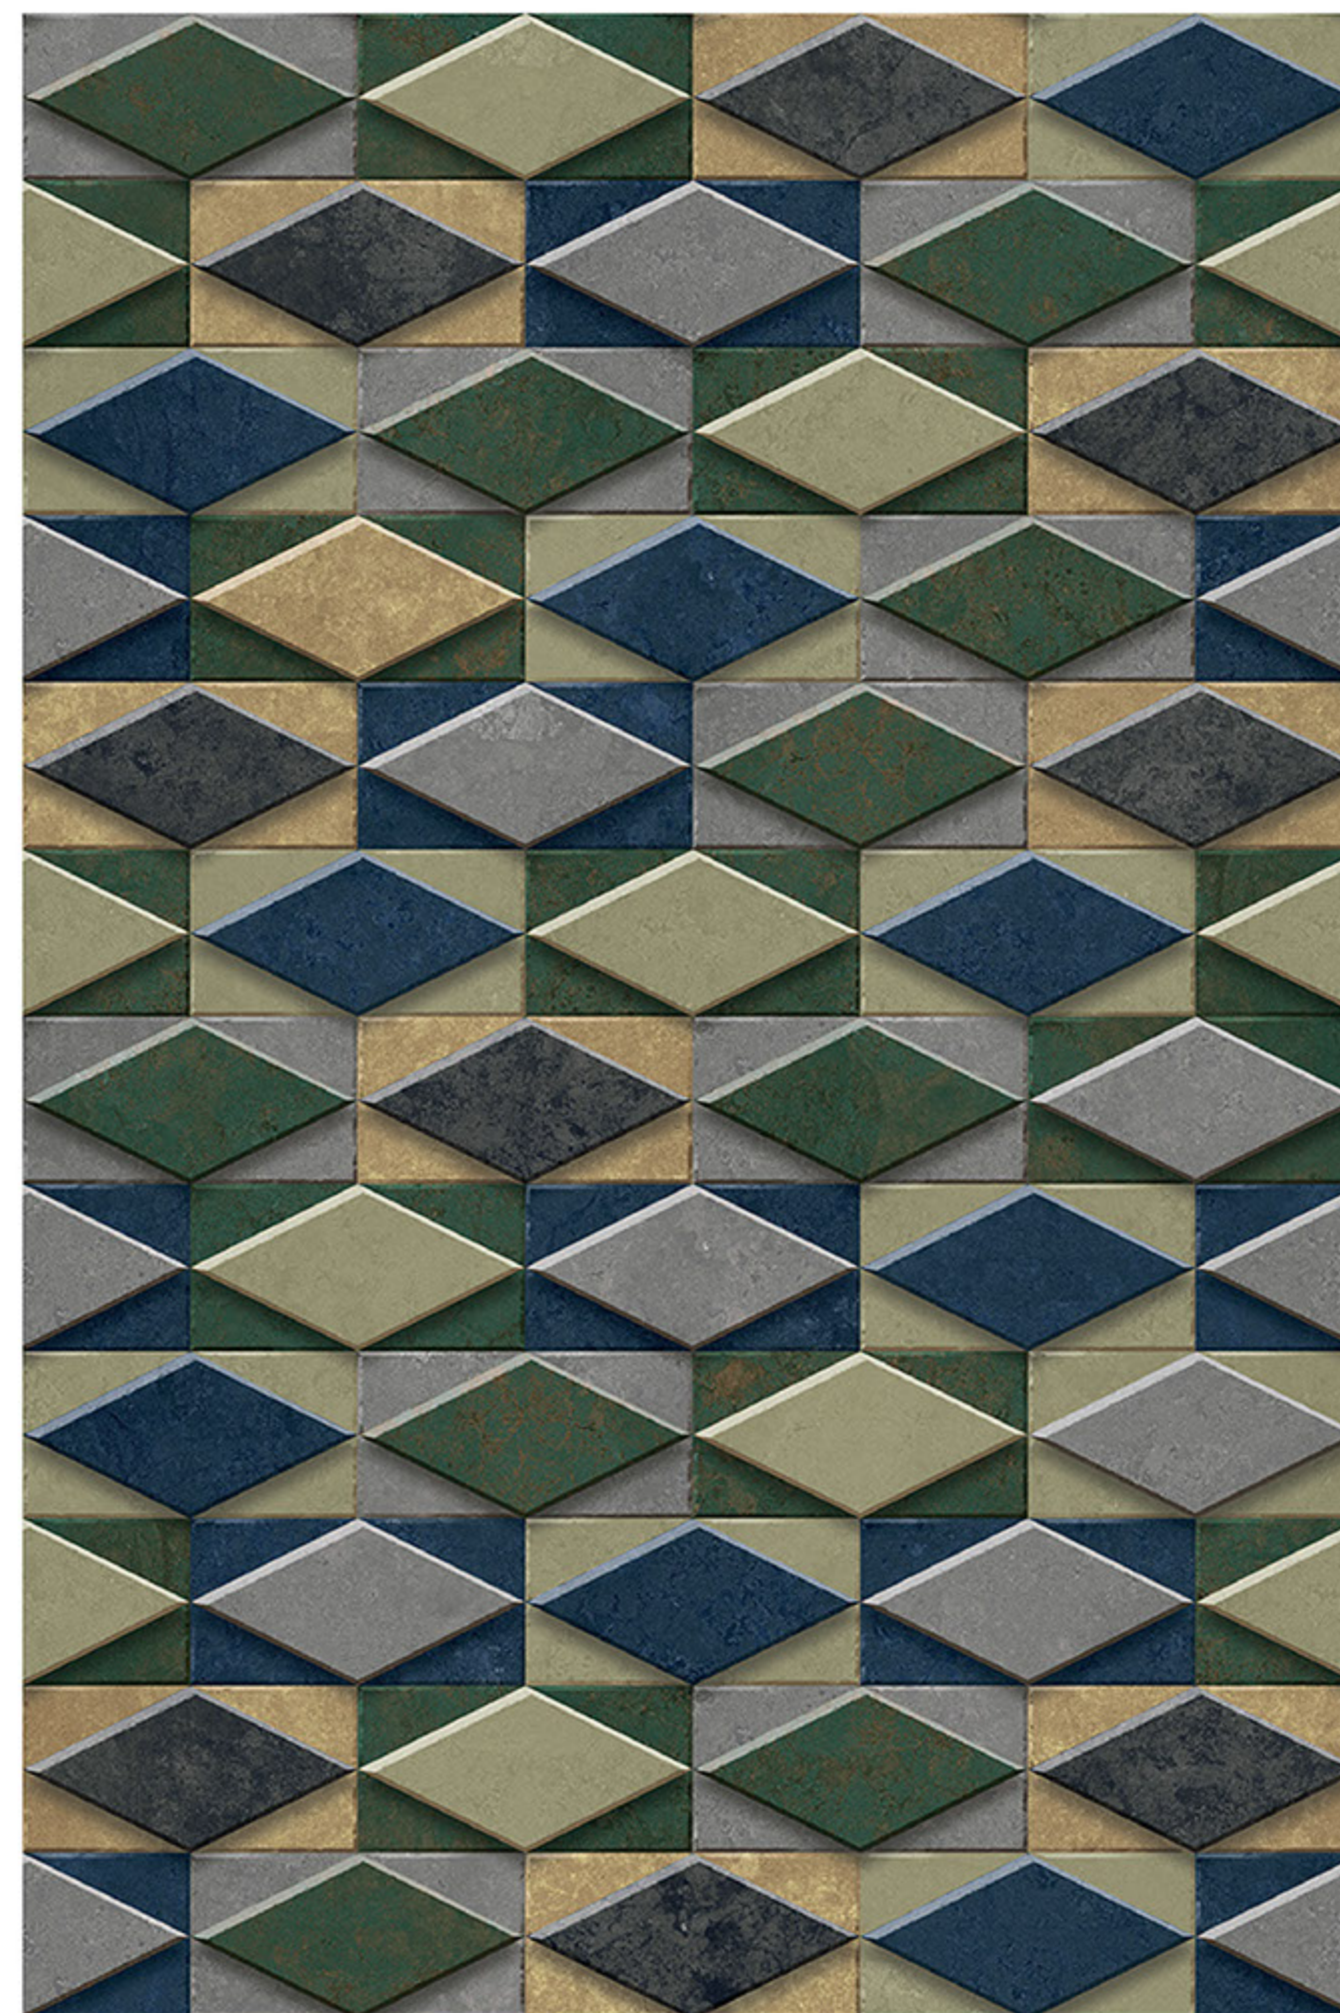

CAGLIARI_16

RANDOM
DESIGN

HIGH-DEEP
PUNCH

DURABLE
BODY

NATURAL
LOOK

100%
WATER PROOF

CAGLIARI_17

RANDOM
DESIGN