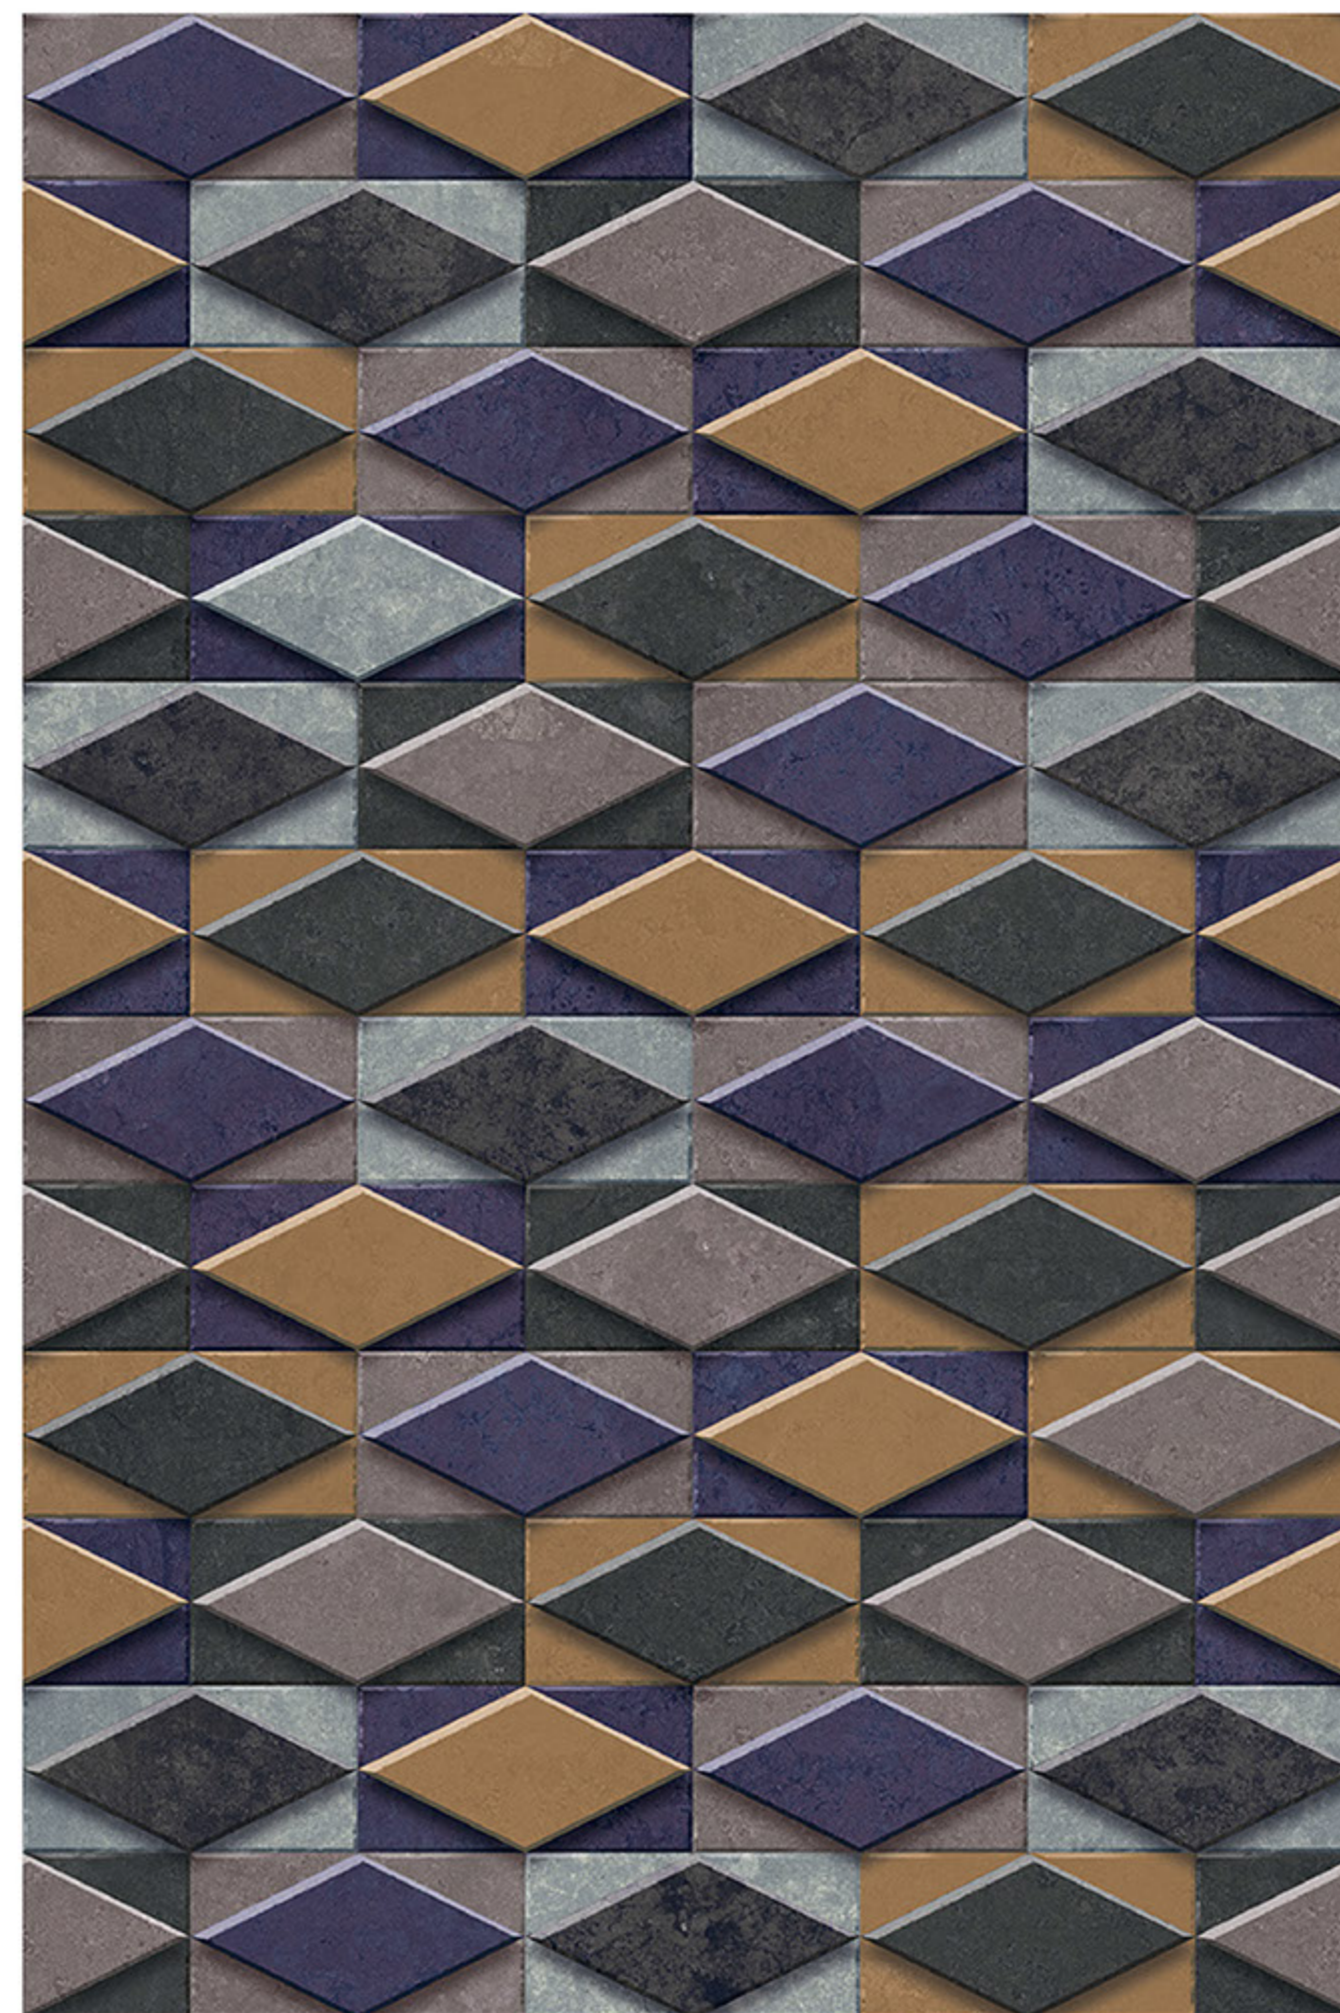

CAGLIARI_18

RANDOM
DESIGN

HIGH-DEEP
PUNCH

DURABLE
BODY

NATURAL
LOOK

100%
WATER PROOF