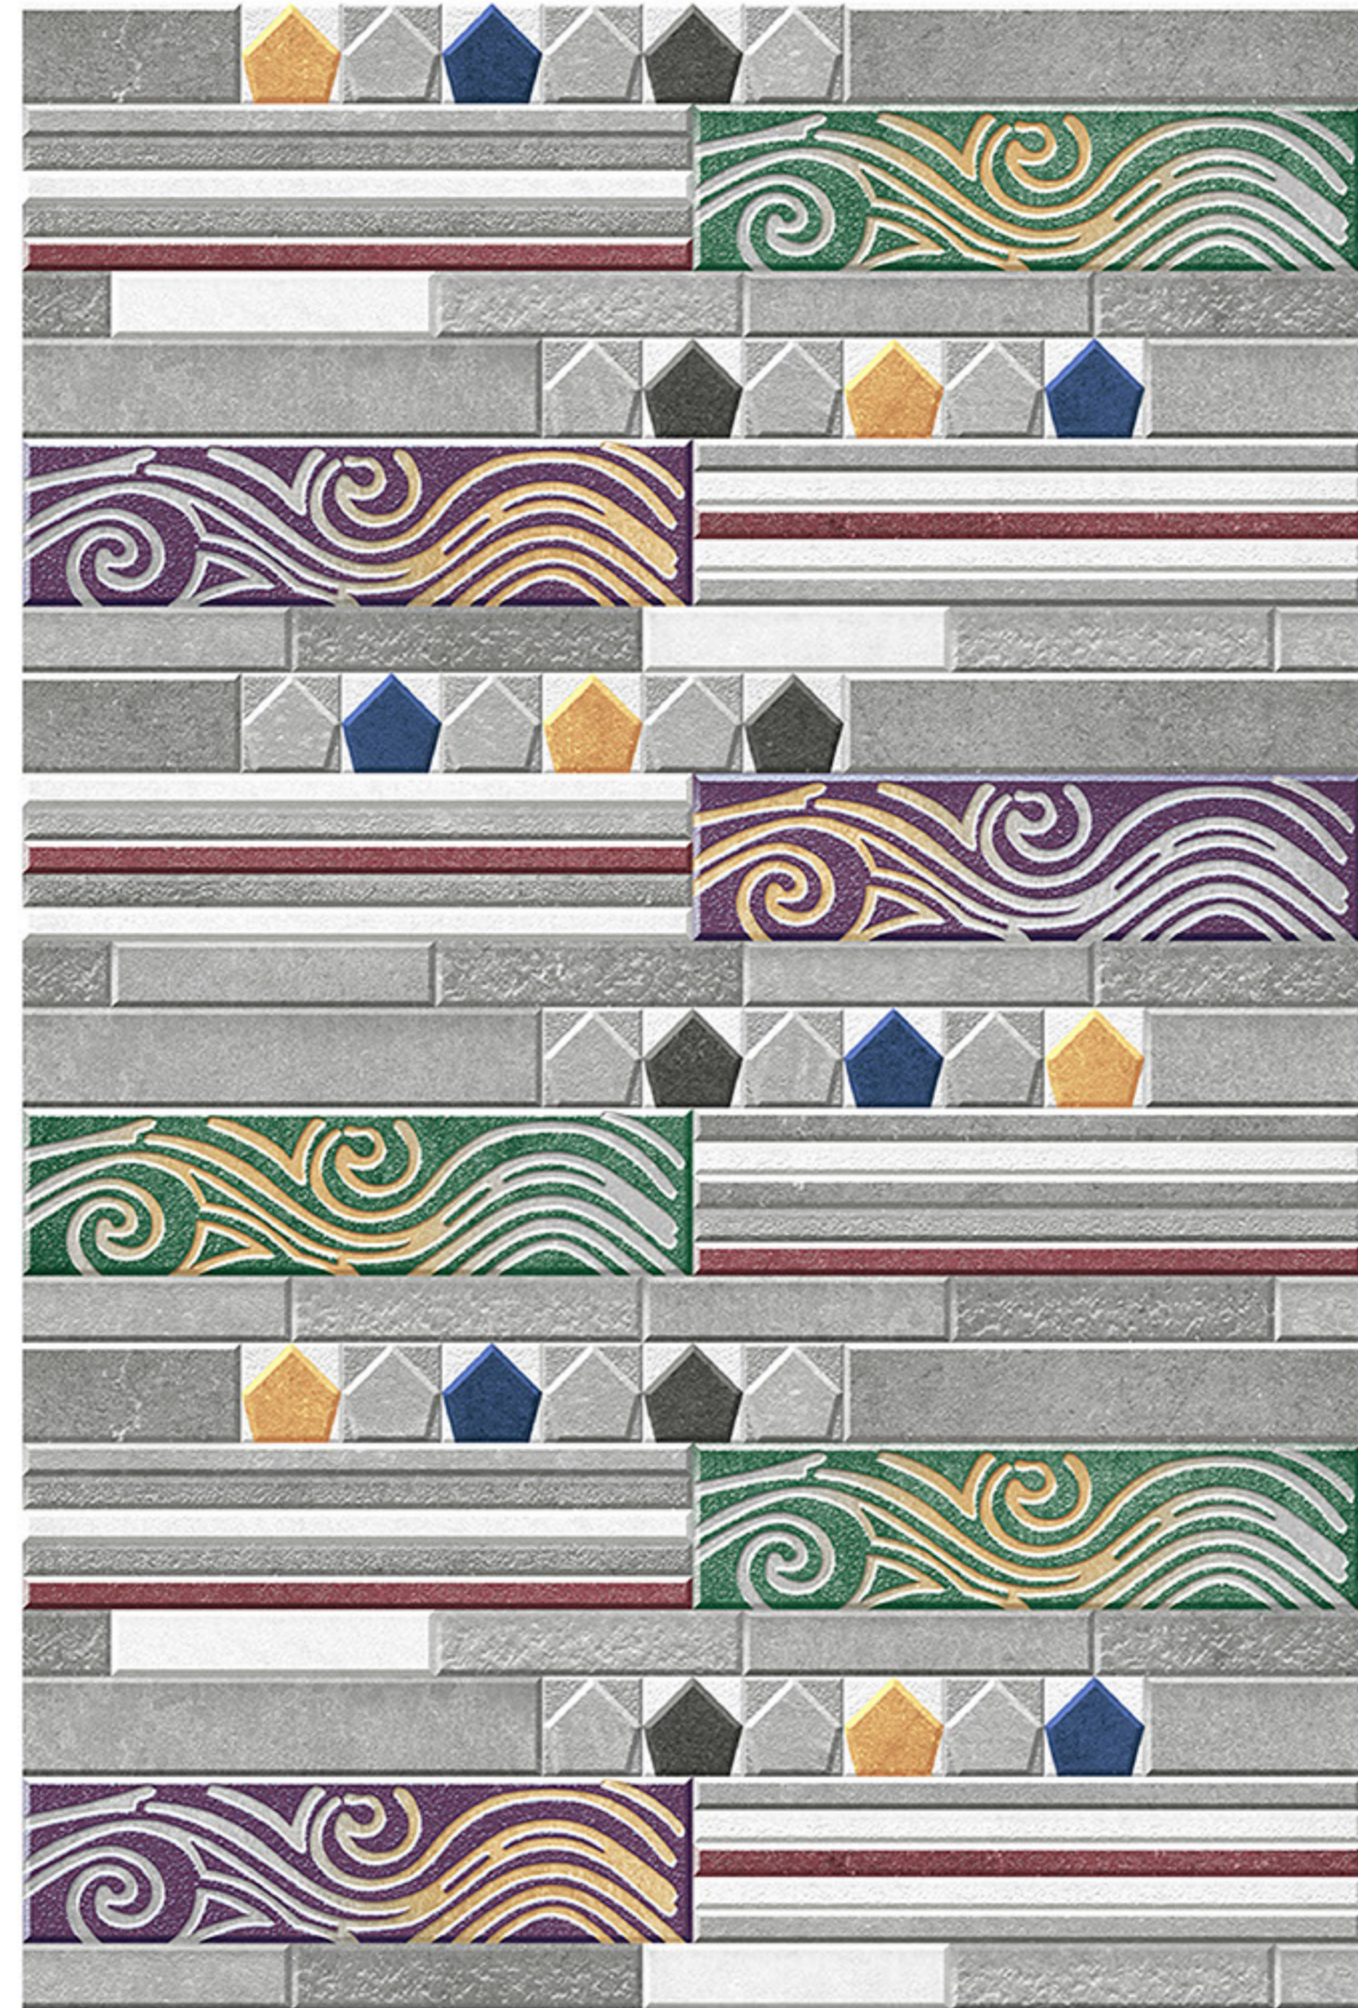

HUELVA

COLLECTION

300x600 MM

NATURAL STONE SURFACE

MATT - SUGAR - VARNISH

HUELVA_18

RANDOM
DESIGN

HIGH-DEEP
PUNCH

DURABLE
BODY

NATURAL
LOOK

100%
WATER PROOF

HUELVA_19

RANDOM
DESIGN

HIGH-DEEP
PUNCH

DURABLE
BODY

NATURAL
LOOK