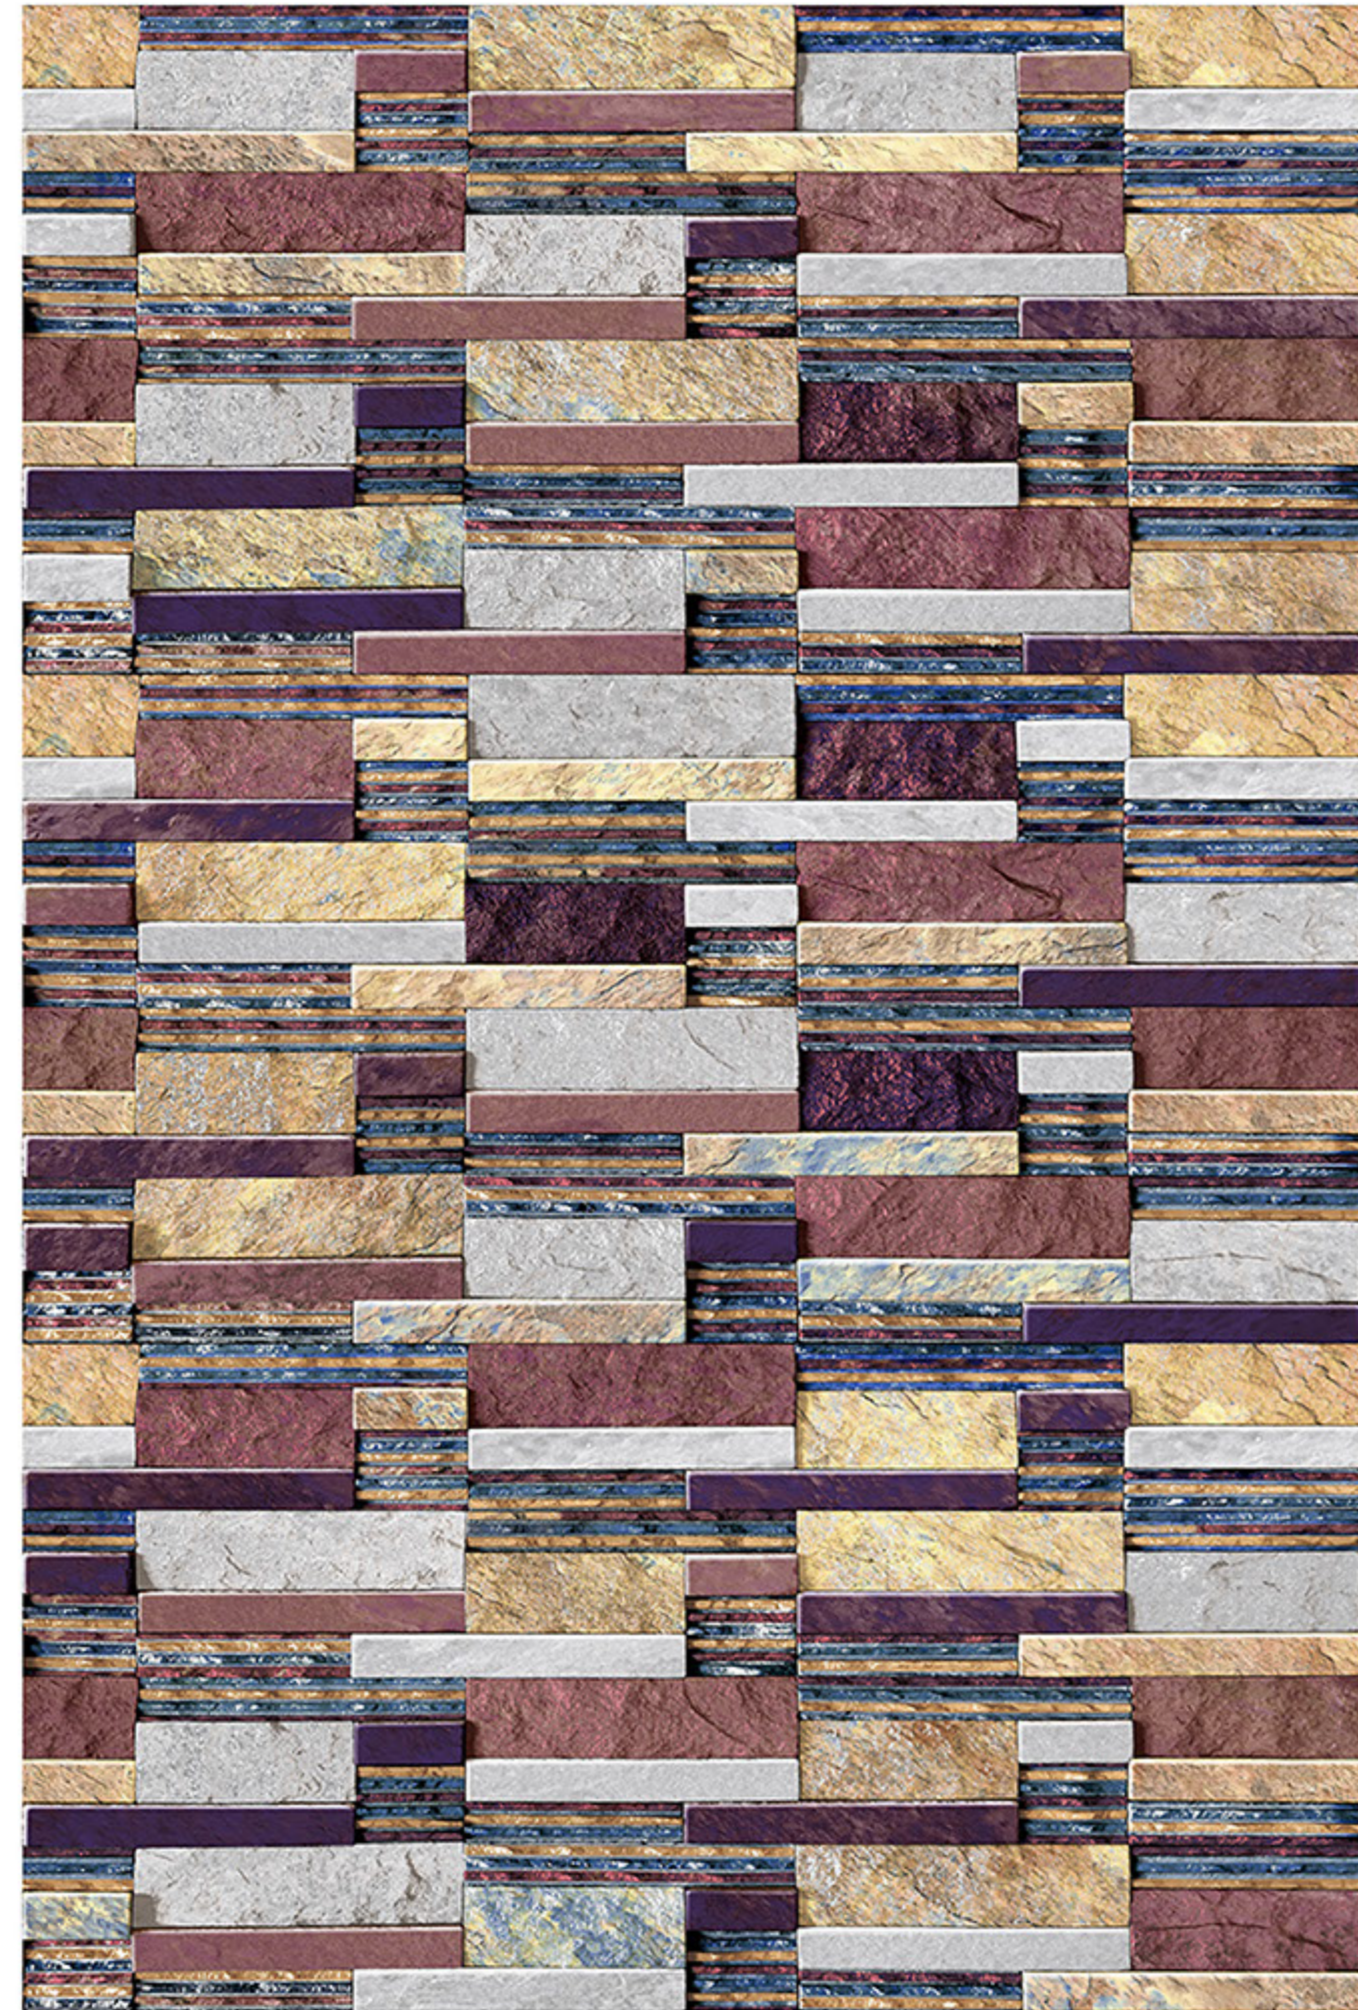

TOLEDO_22

RANDOM
DESIGN

HIGH-DEEP
PUNCH

DURABLE
BODY

NATURAL
LOOK

100%
WATER PROOF