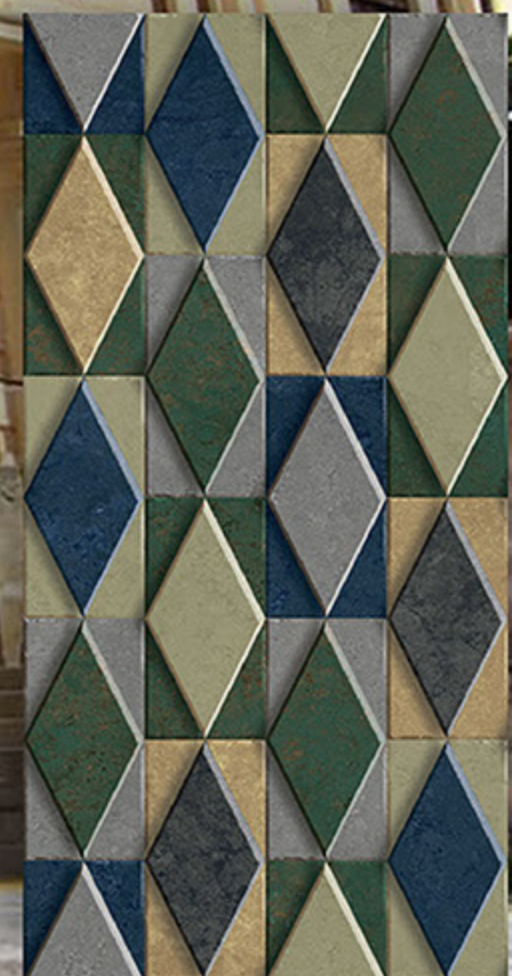

DURABLE
BODY

NATURAL
LOOK

100%
WATER PROOF

CAGLIARI

COLLECTION

300x600 MM

NATURAL STONE SURFACE

MATT - SUGAR - VARNISH