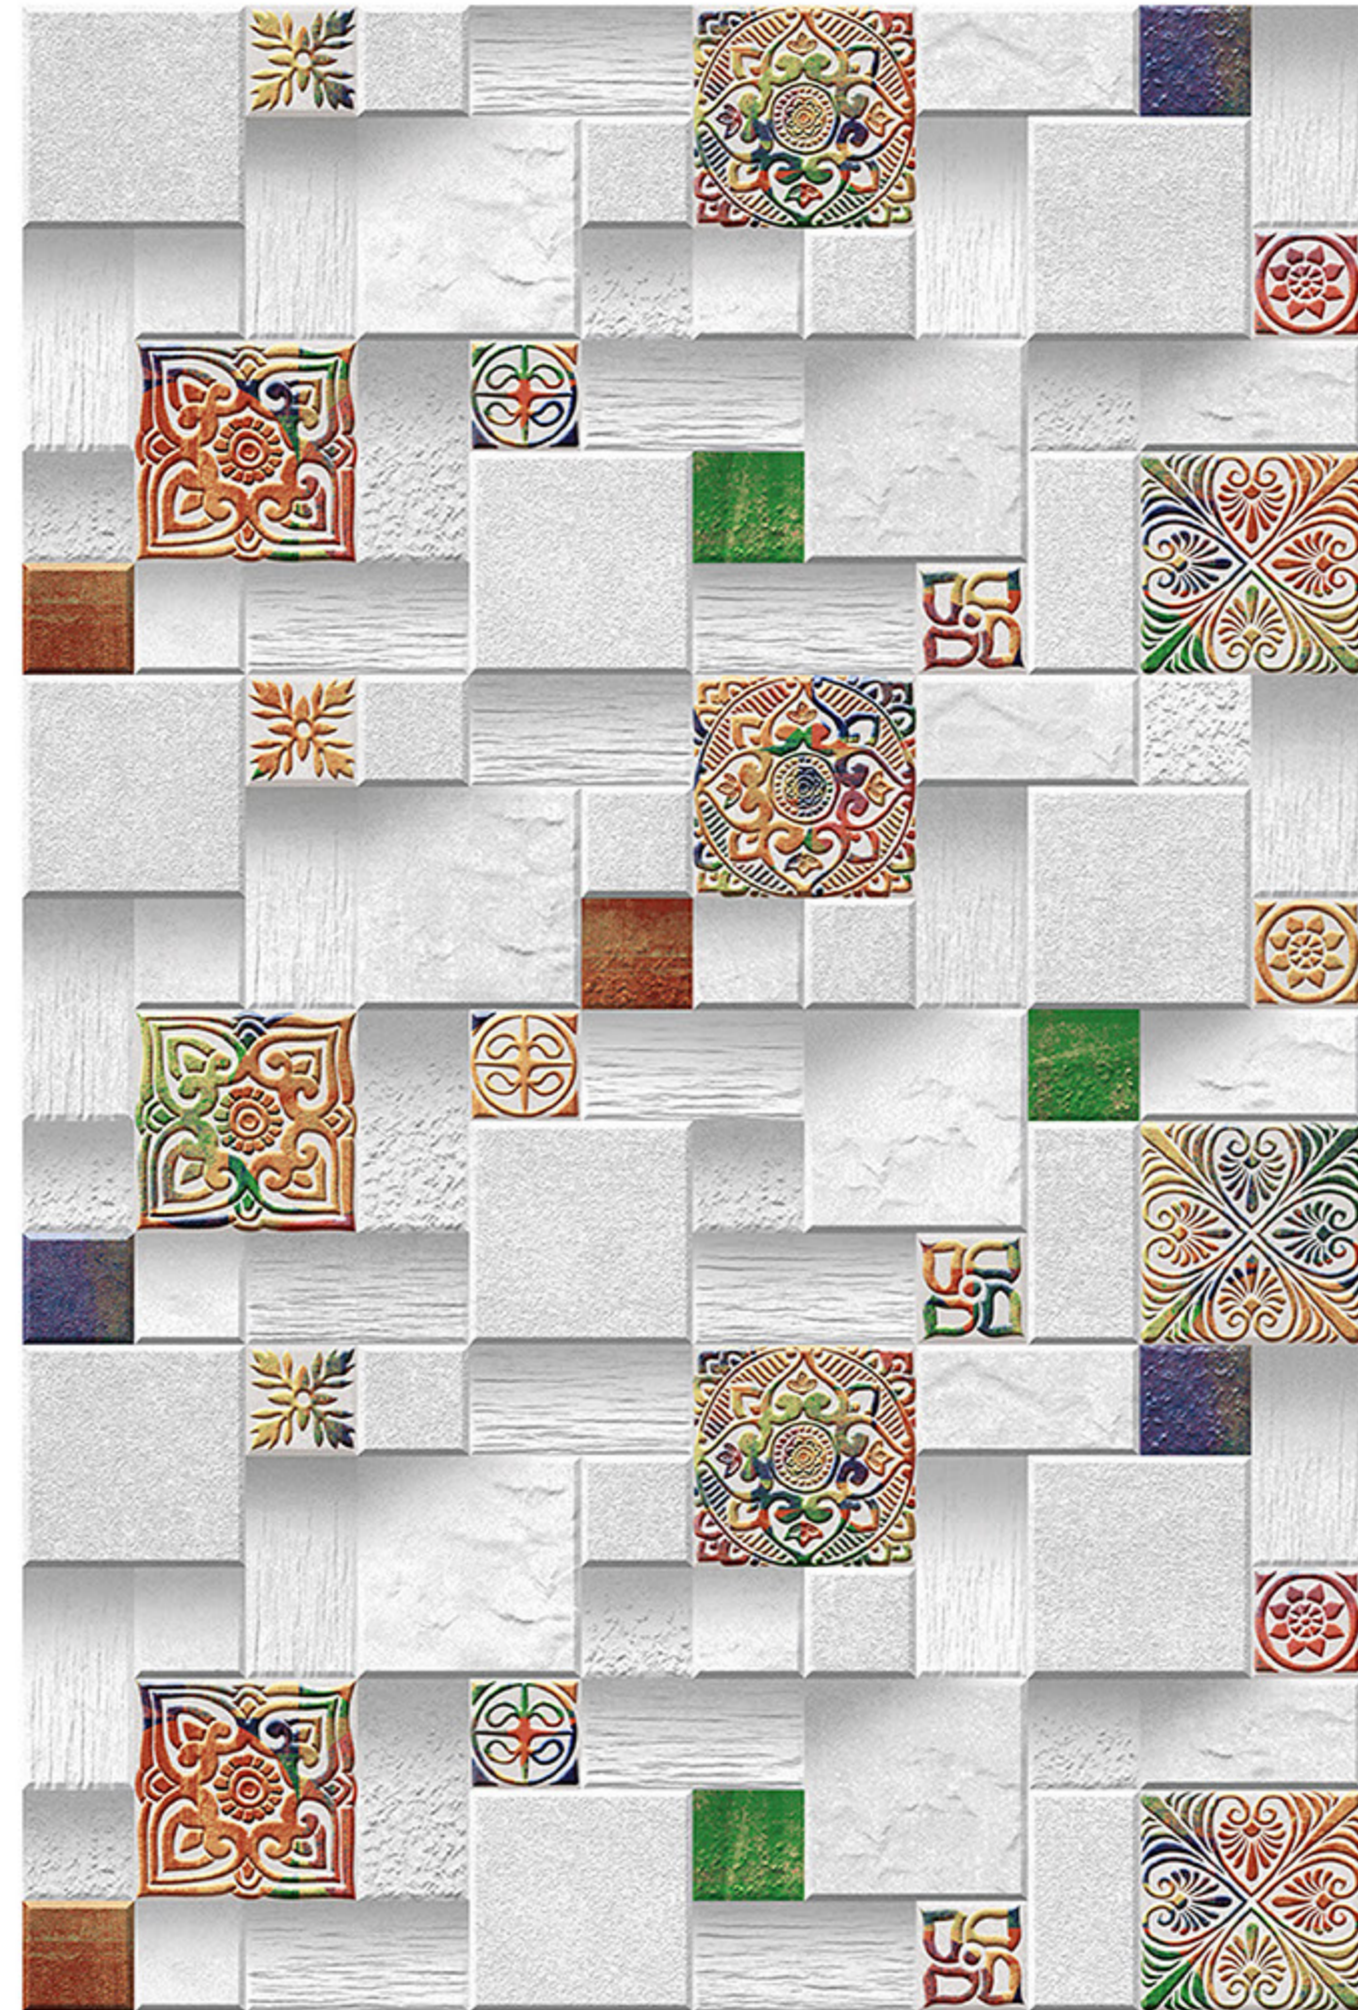

RANDOM
DESIGN

HIGH-DEEP
PUNCH

DURABLE
BODY

NATURAL
LOOK

100%
WATER PROOF

TERAMO

COLLECTION

300x600 MM

NATURAL STONE SURFACE

MATT - SUGAR - VARNISH

TERAMO_17

RANDOM
DESIGN

HIGH-DEEP
PUNCH

DURABLE
BODY

NATURAL
LOOK

100%
WATER PROOF