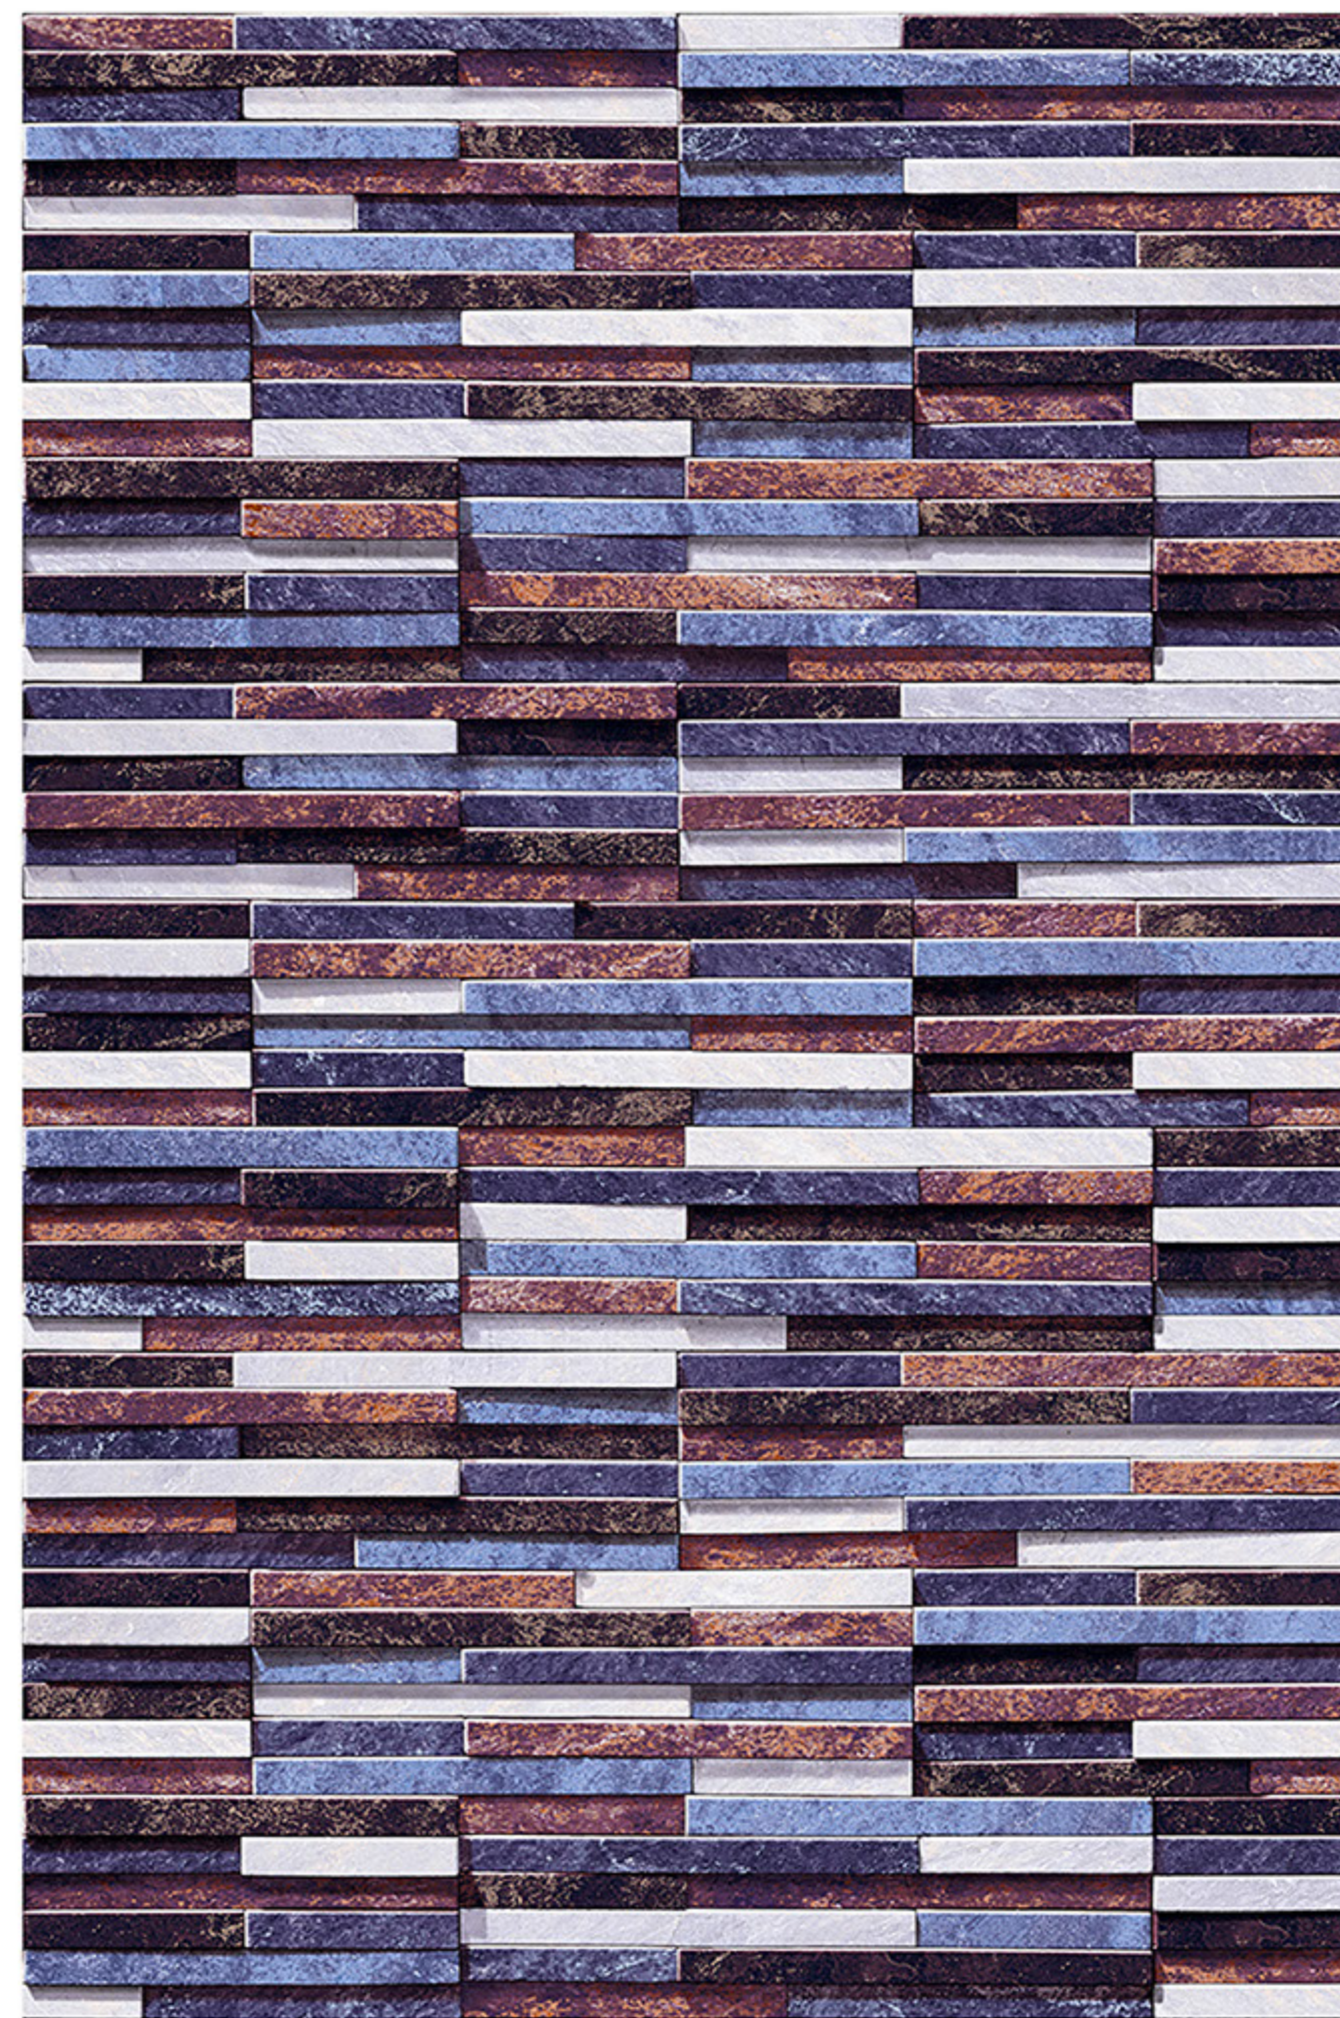

TRENTO_21

RANDOM
DESIGN

HIGH-DEEP
PUNCH

DURABLE
BODY

NATURAL
LOOK

100%
WATER PROOF