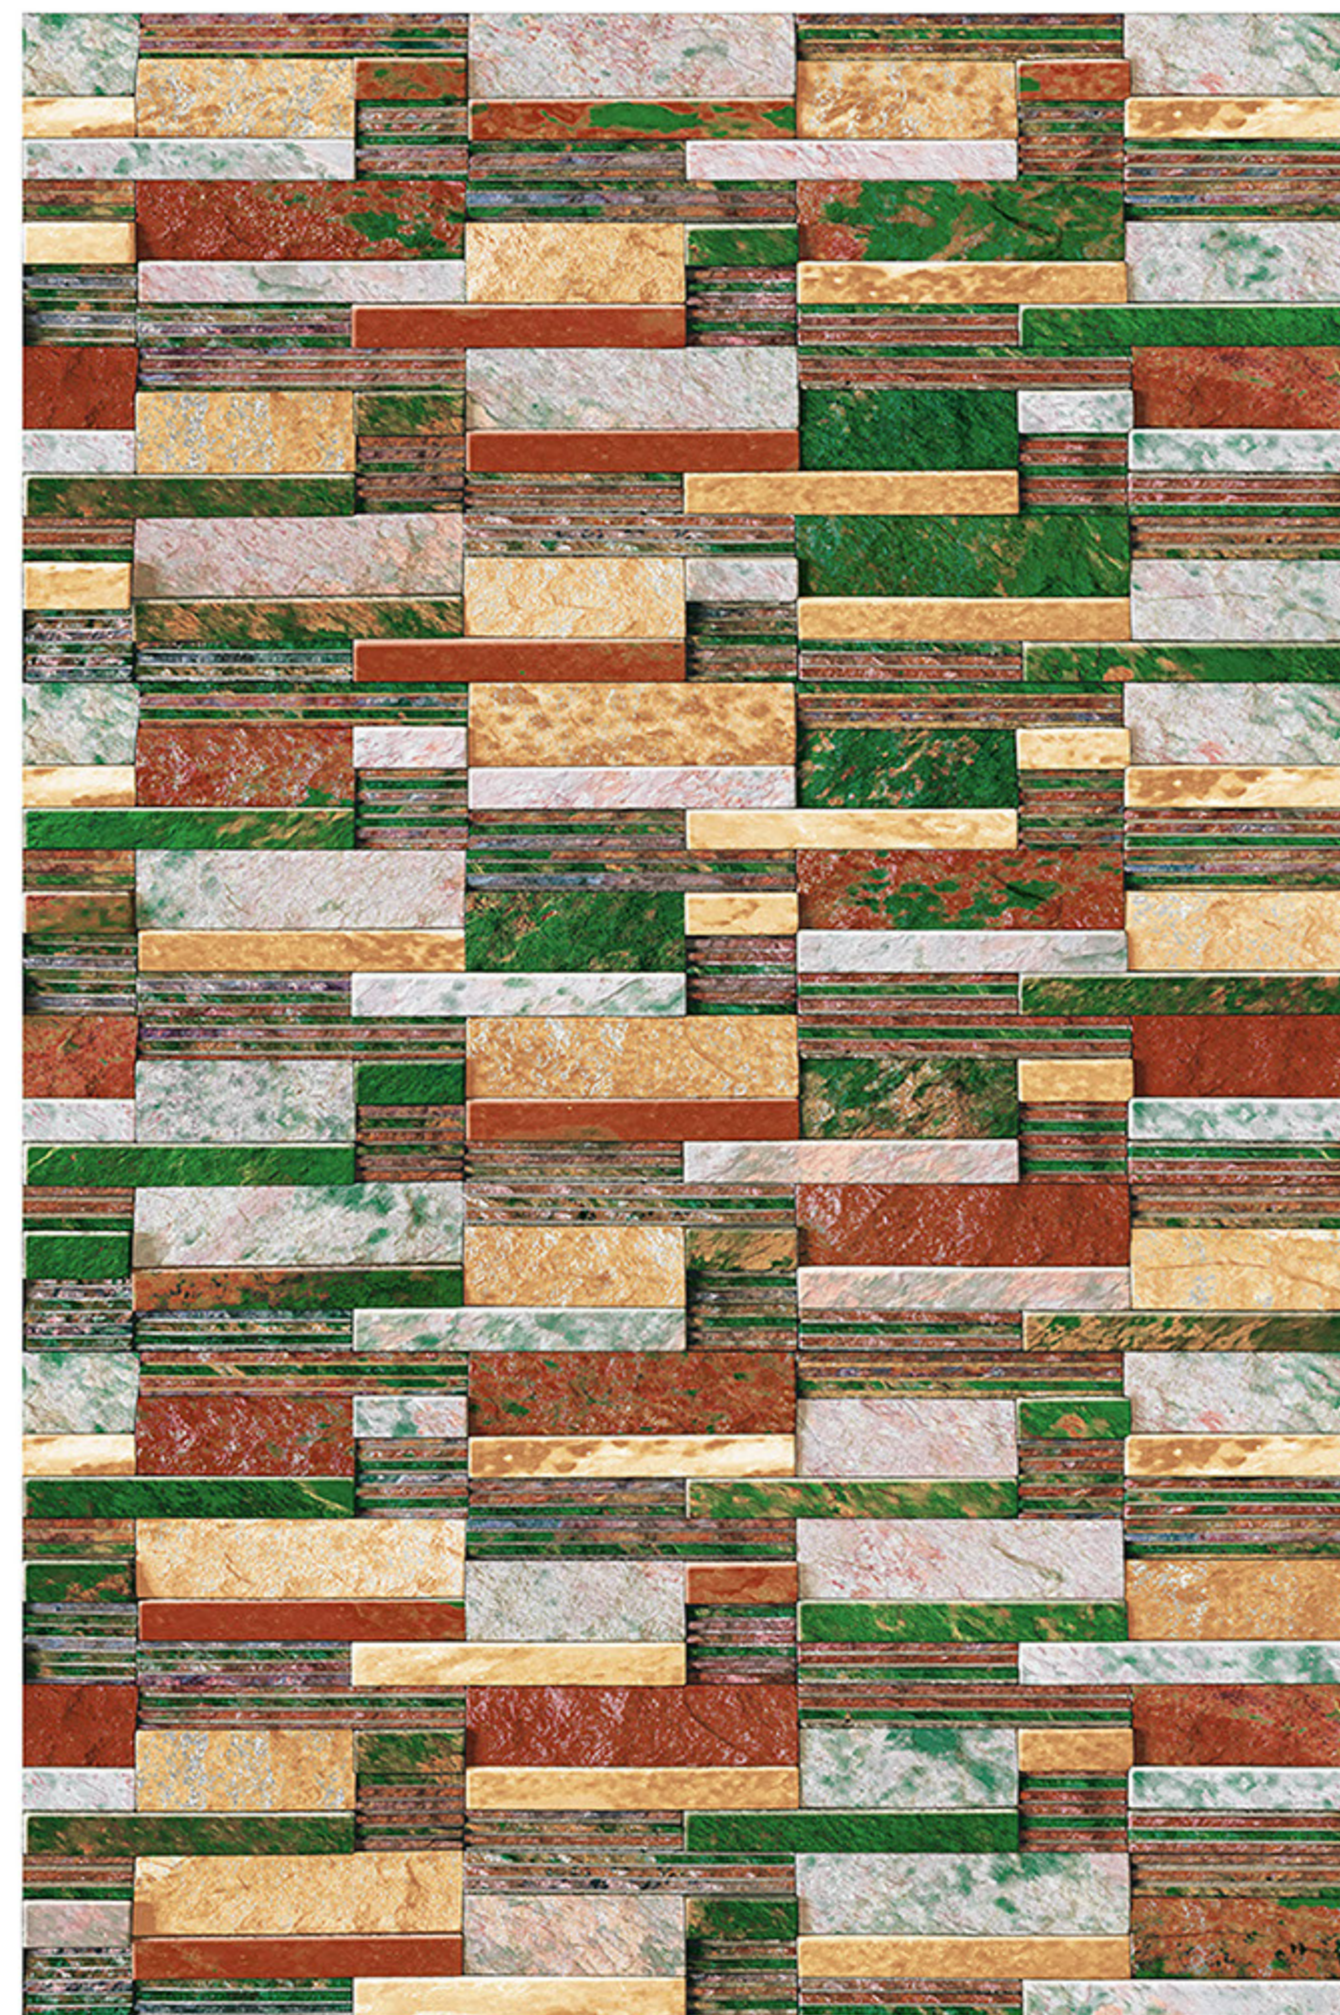

TOLEDO

COLLECTION

300x600 MM

NATURAL STONE SURFACE

MATT - SUGAR - VARNISH

TOLEDO_21

RANDOM
DESIGN

HIGH-DEEP
PUNCH

DURABLE
BODY

NATURAL
LOOK

100%
WATER PROOF

TOLEDO_22

RANDOM
DESIGN

HIGH-DEEP
PUNCH

DURABLE
BODY

NATURAL
LOOK