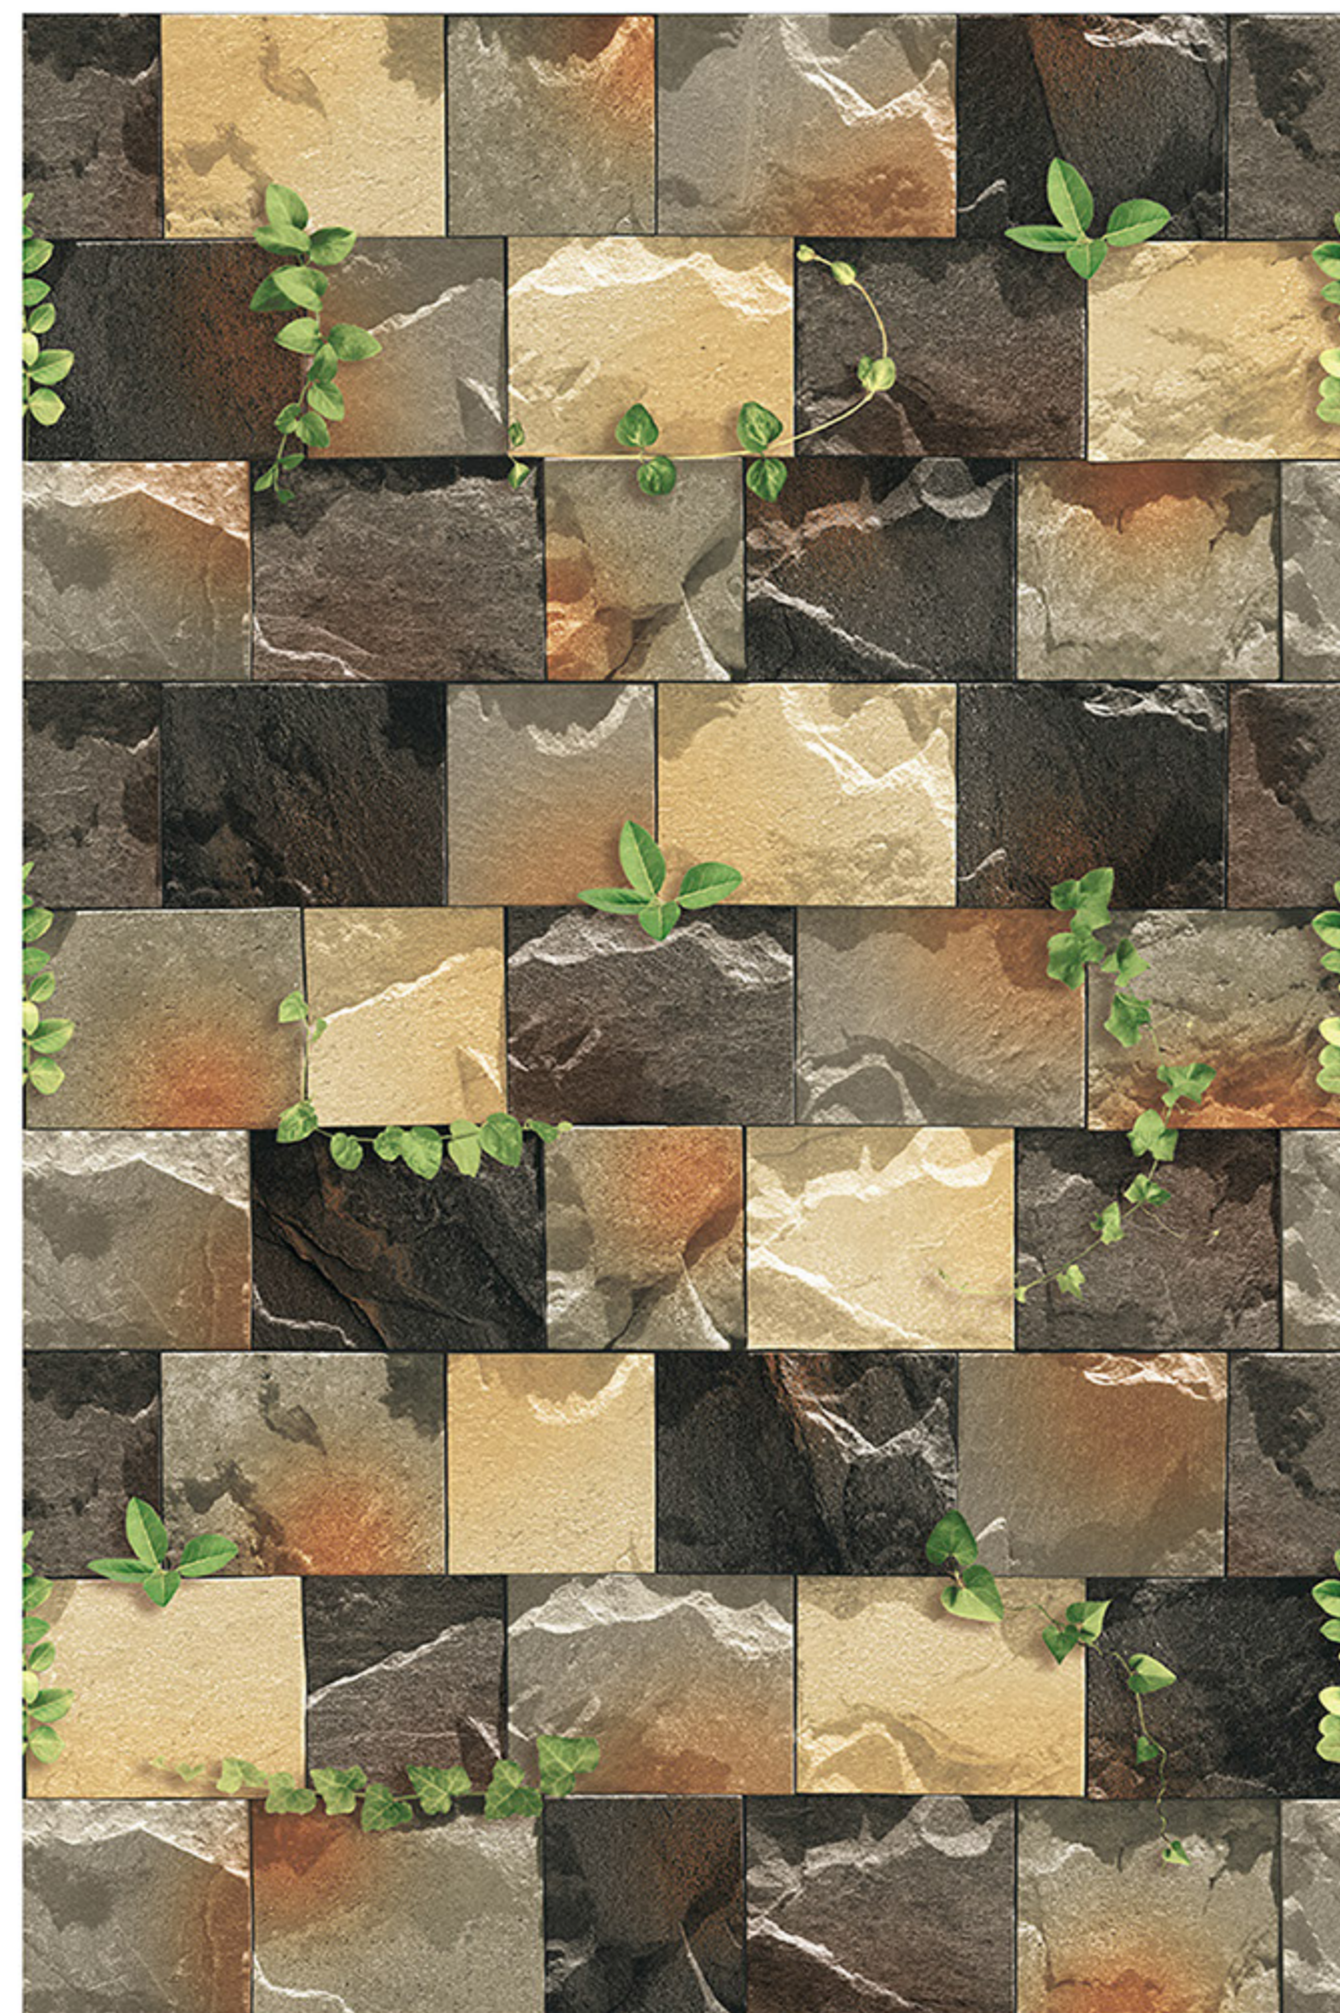

NATURAL
LOOK

100%
WATER PROOF

LUGO_16_HL

RANDOM
DESIGN

HIGH-DEEP
PUNCH

DURABLE
BODY

NATURAL
LOOK

100%
WATER PROOF