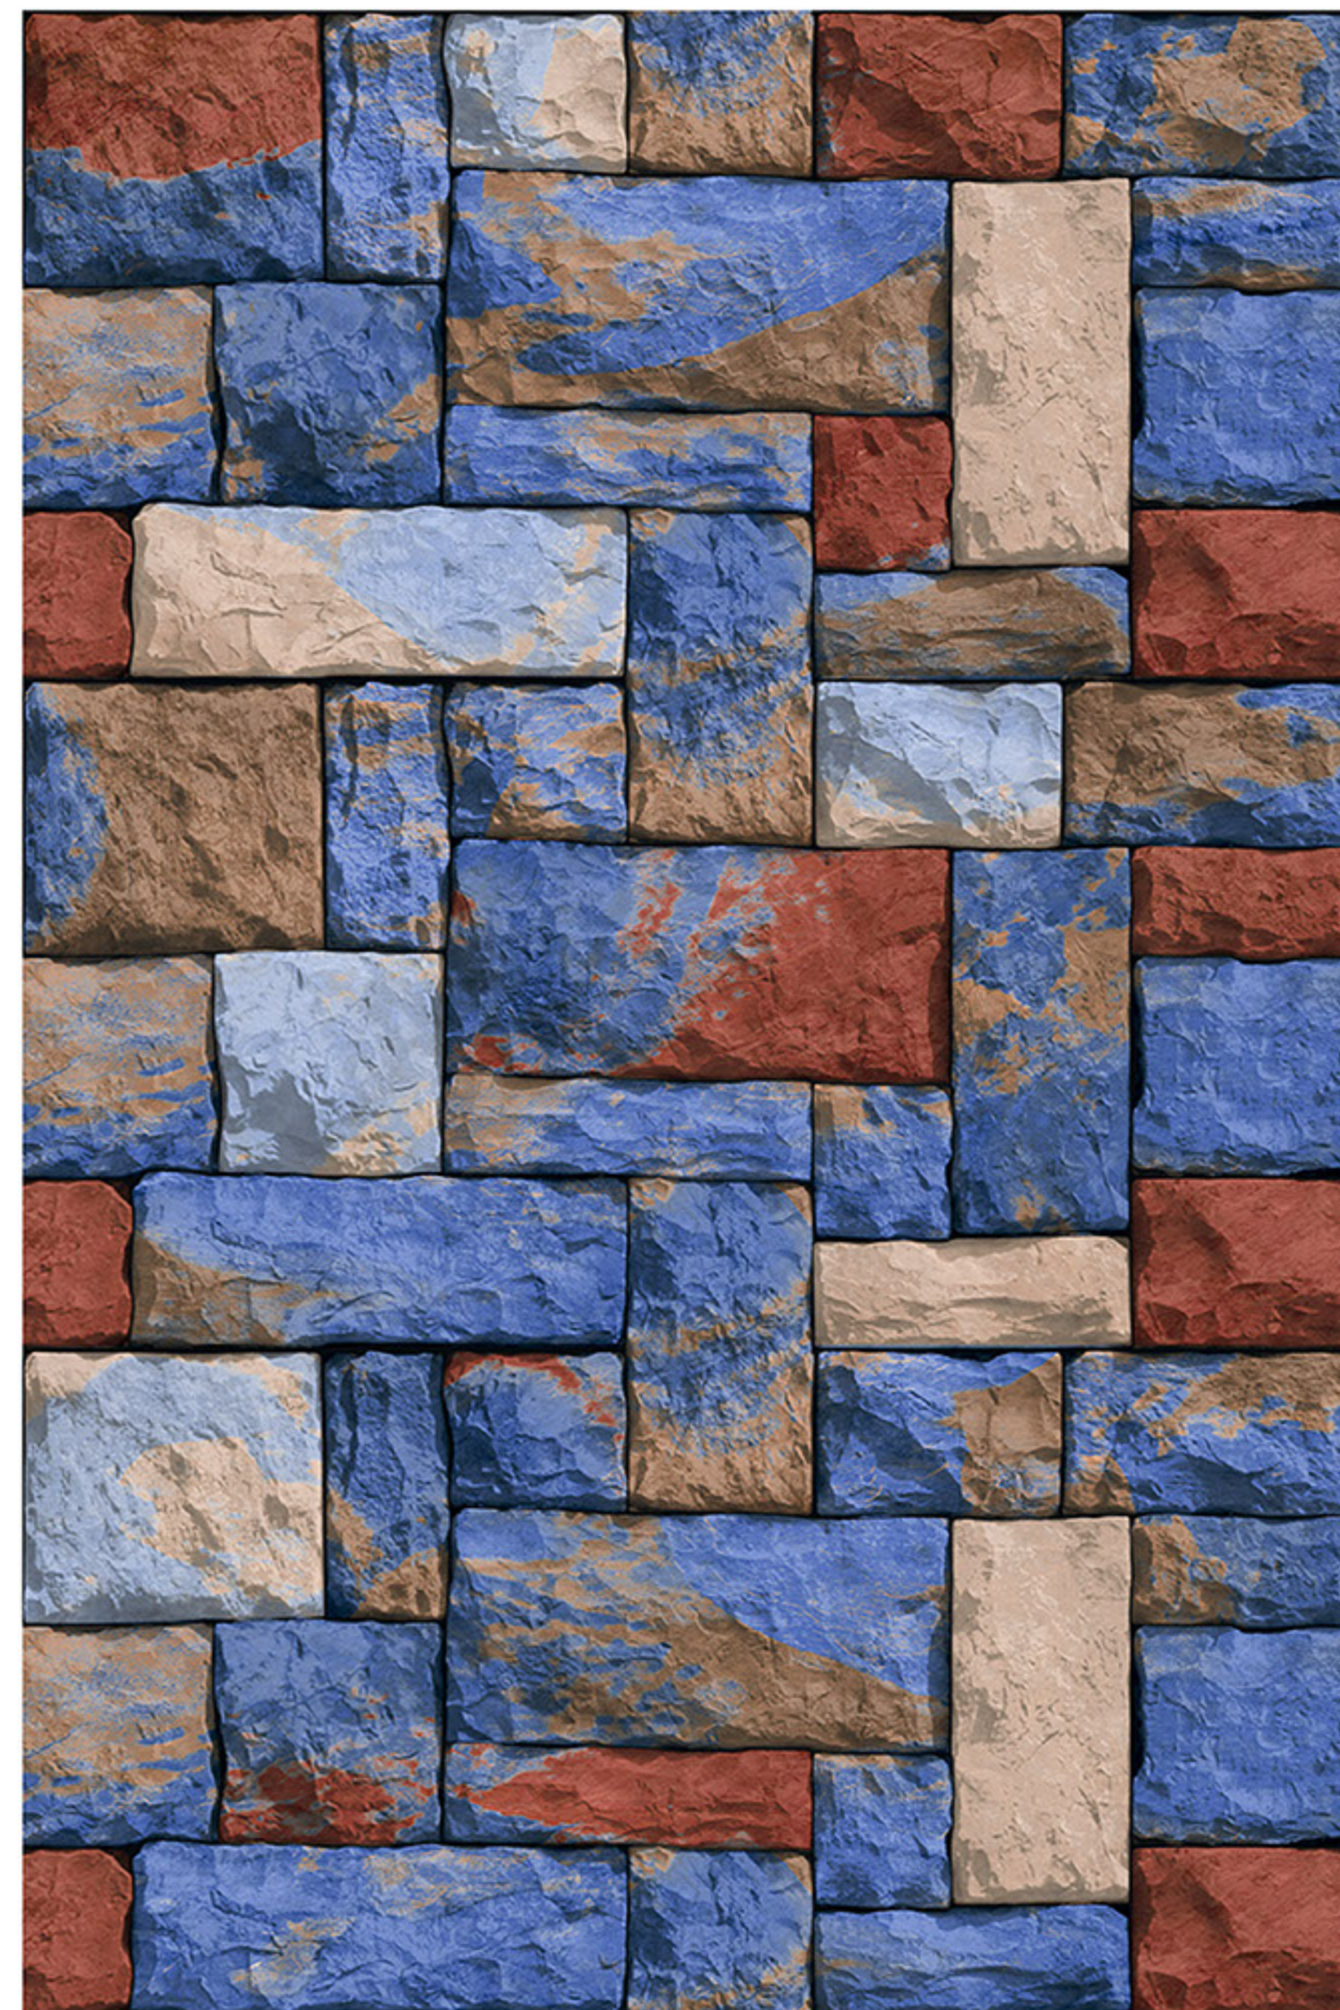

PRATO_22

RANDOM
DESIGN

HIGH-DEEP
PUNCH

DURABLE
BODY

NATURAL
LOOK

100%
WATER PROOF