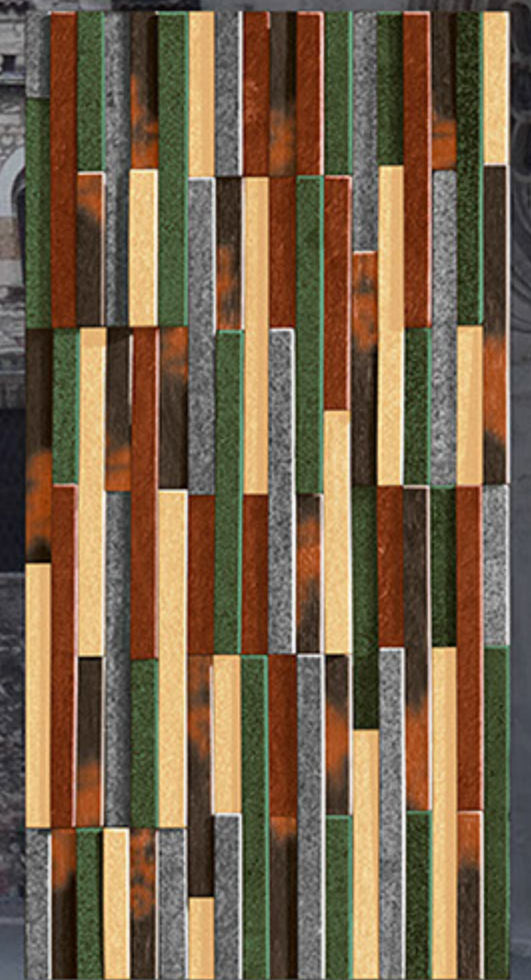

TRENTO

COLLECTION

300x600 MM

NATURAL STONE SURFACE

MATT - SUGAR - VARNISH