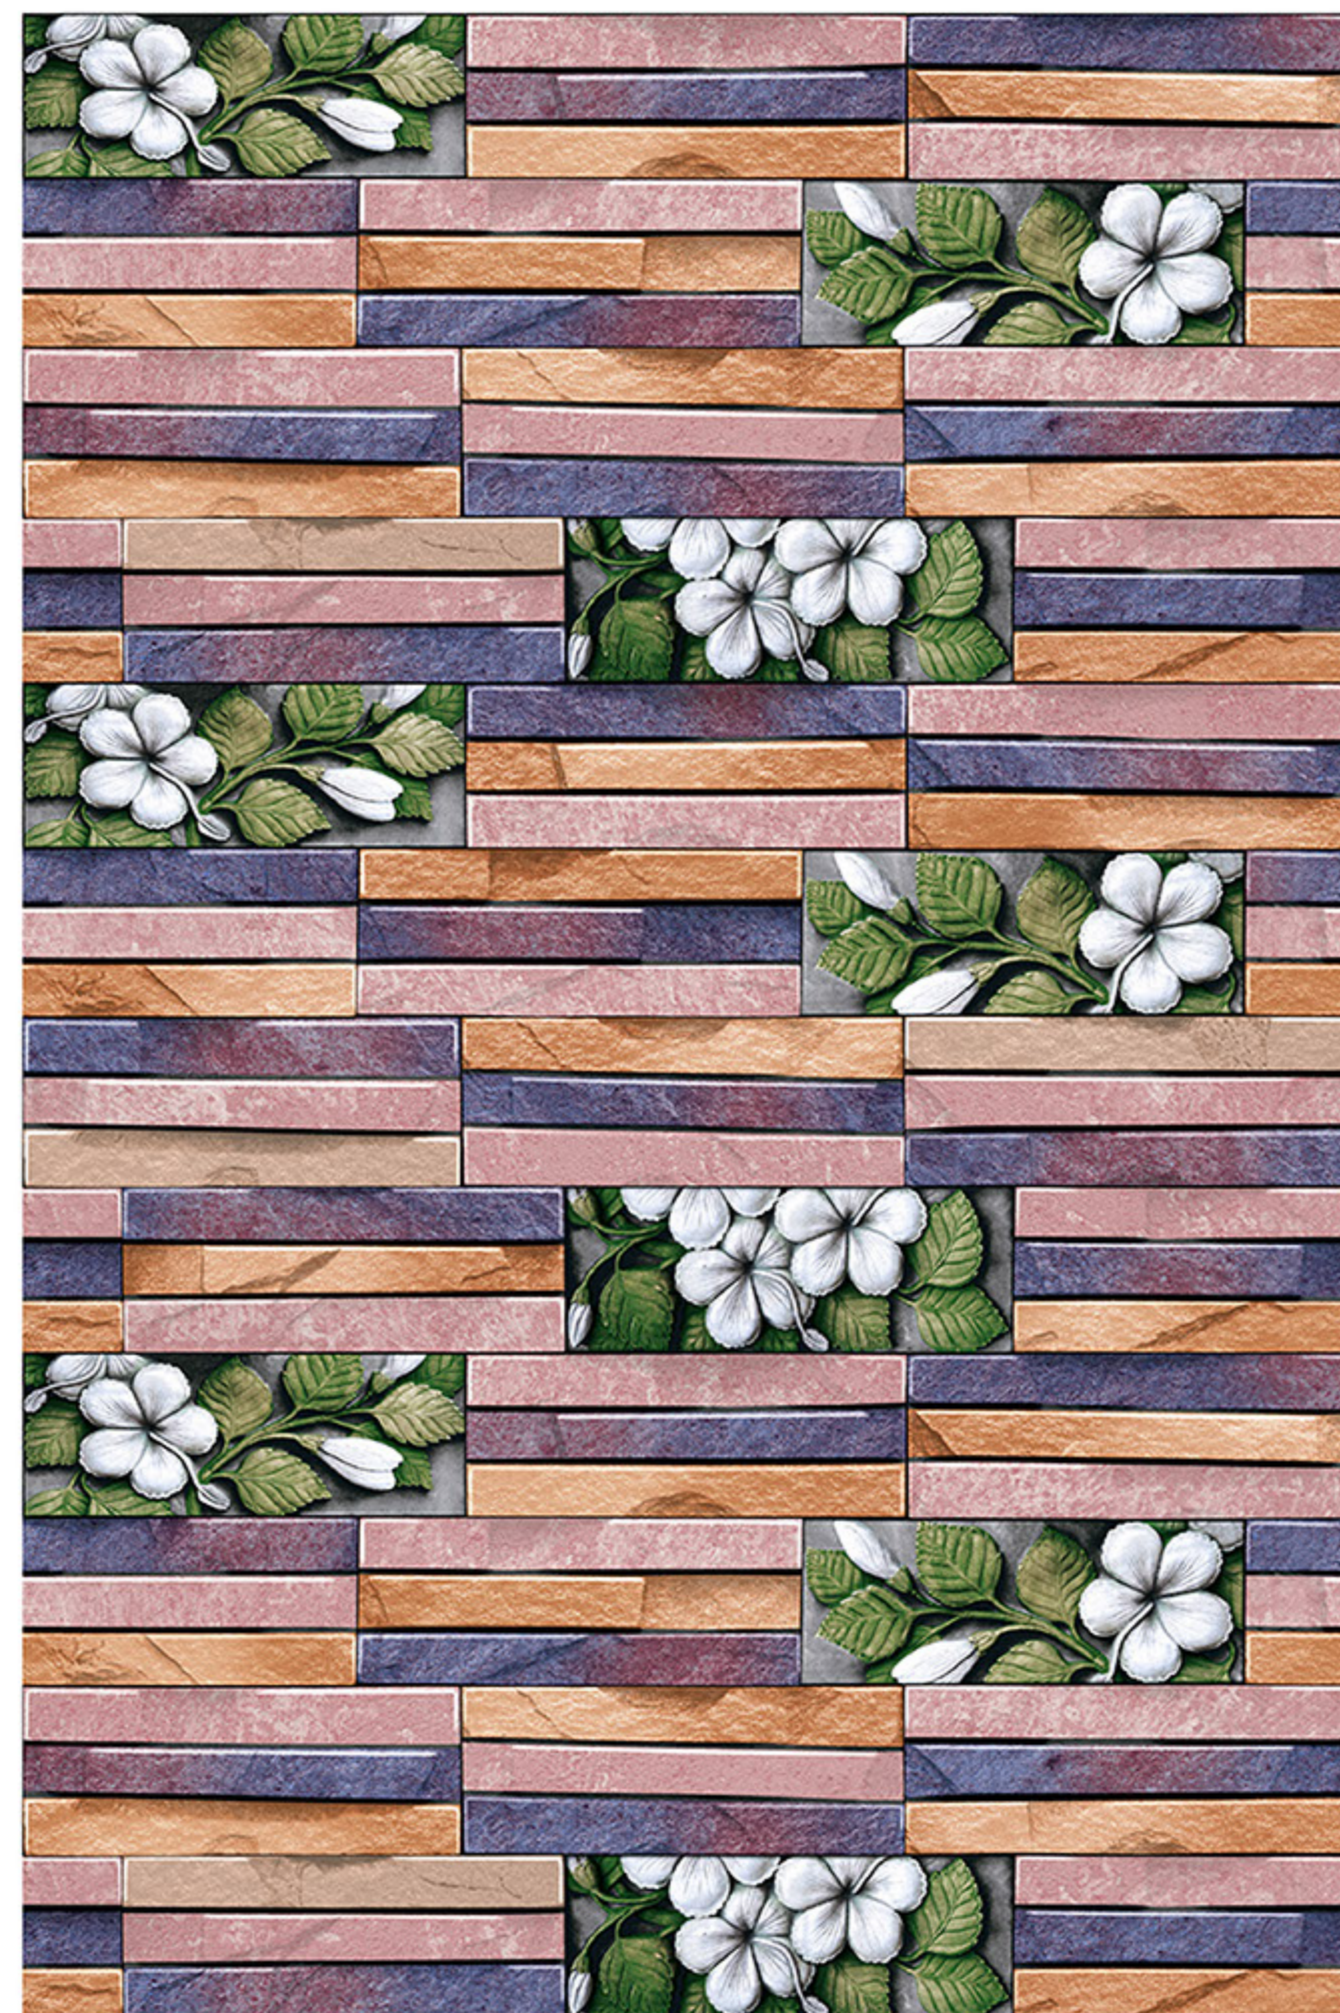

PALMA_16

RANDOM
DESIGN

HIGH-DEEP
PUNCH

DURABLE
BODY

NATURAL
LOOK

100%
WATER PROOF