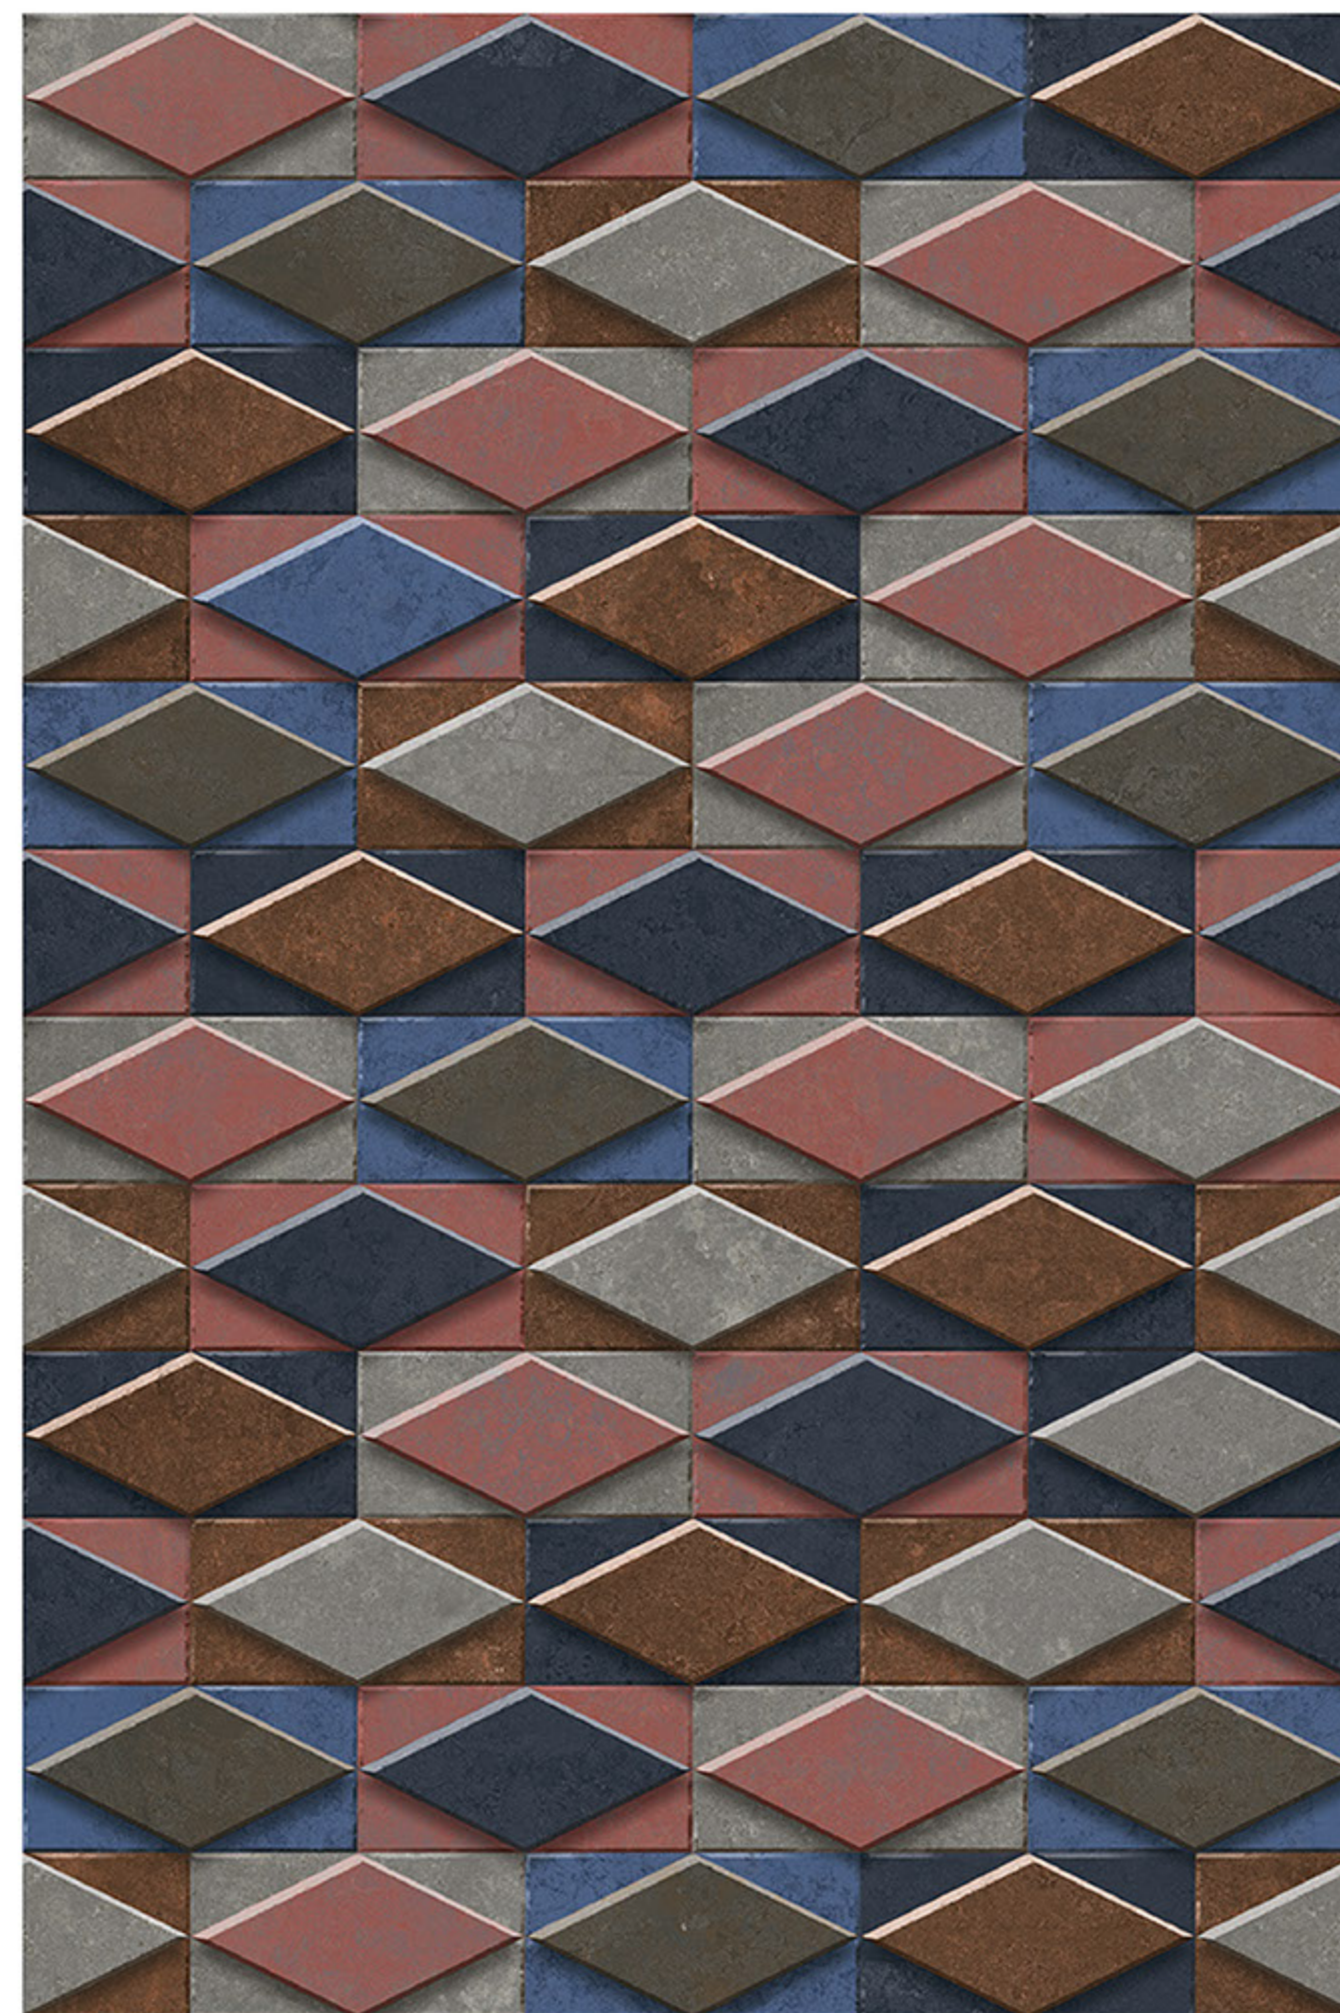

HIGH-DEEP
PUNCH

DURABLE
BODY

NATURAL
LOOK

100%
WATER PROOF

CAGLIARI_18

RANDOM
DESIGN

HIGH-DEEP
PUNCH

DURABLE
BODY