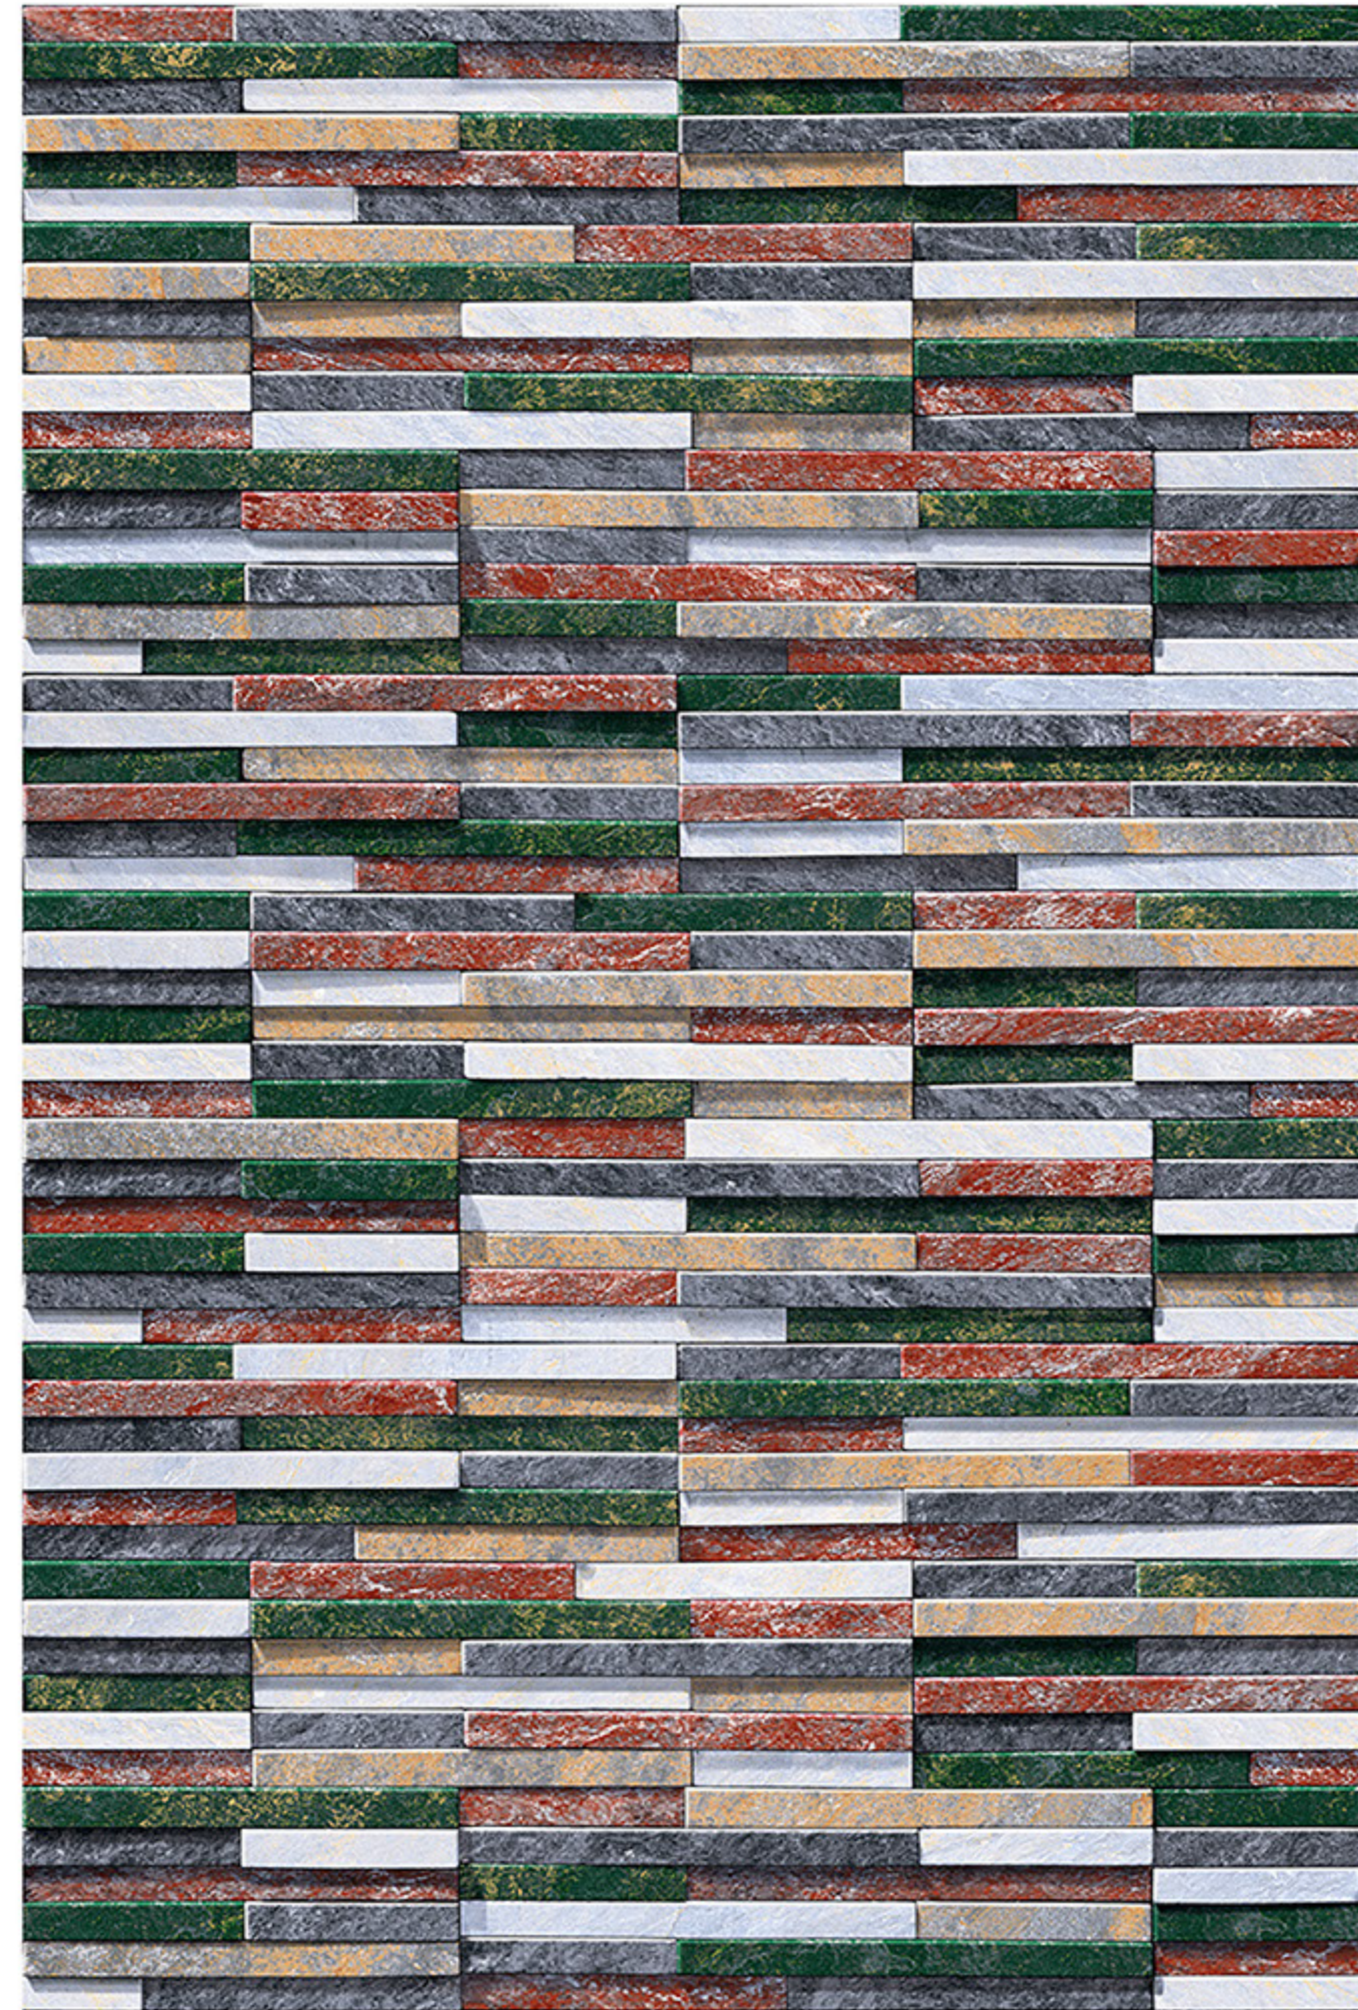

TRENTO_23

RANDOM
DESIGN

HIGH-DEEP
PUNCH

DURABLE
BODY

NATURAL
LOOK

100%
WATER PROOF