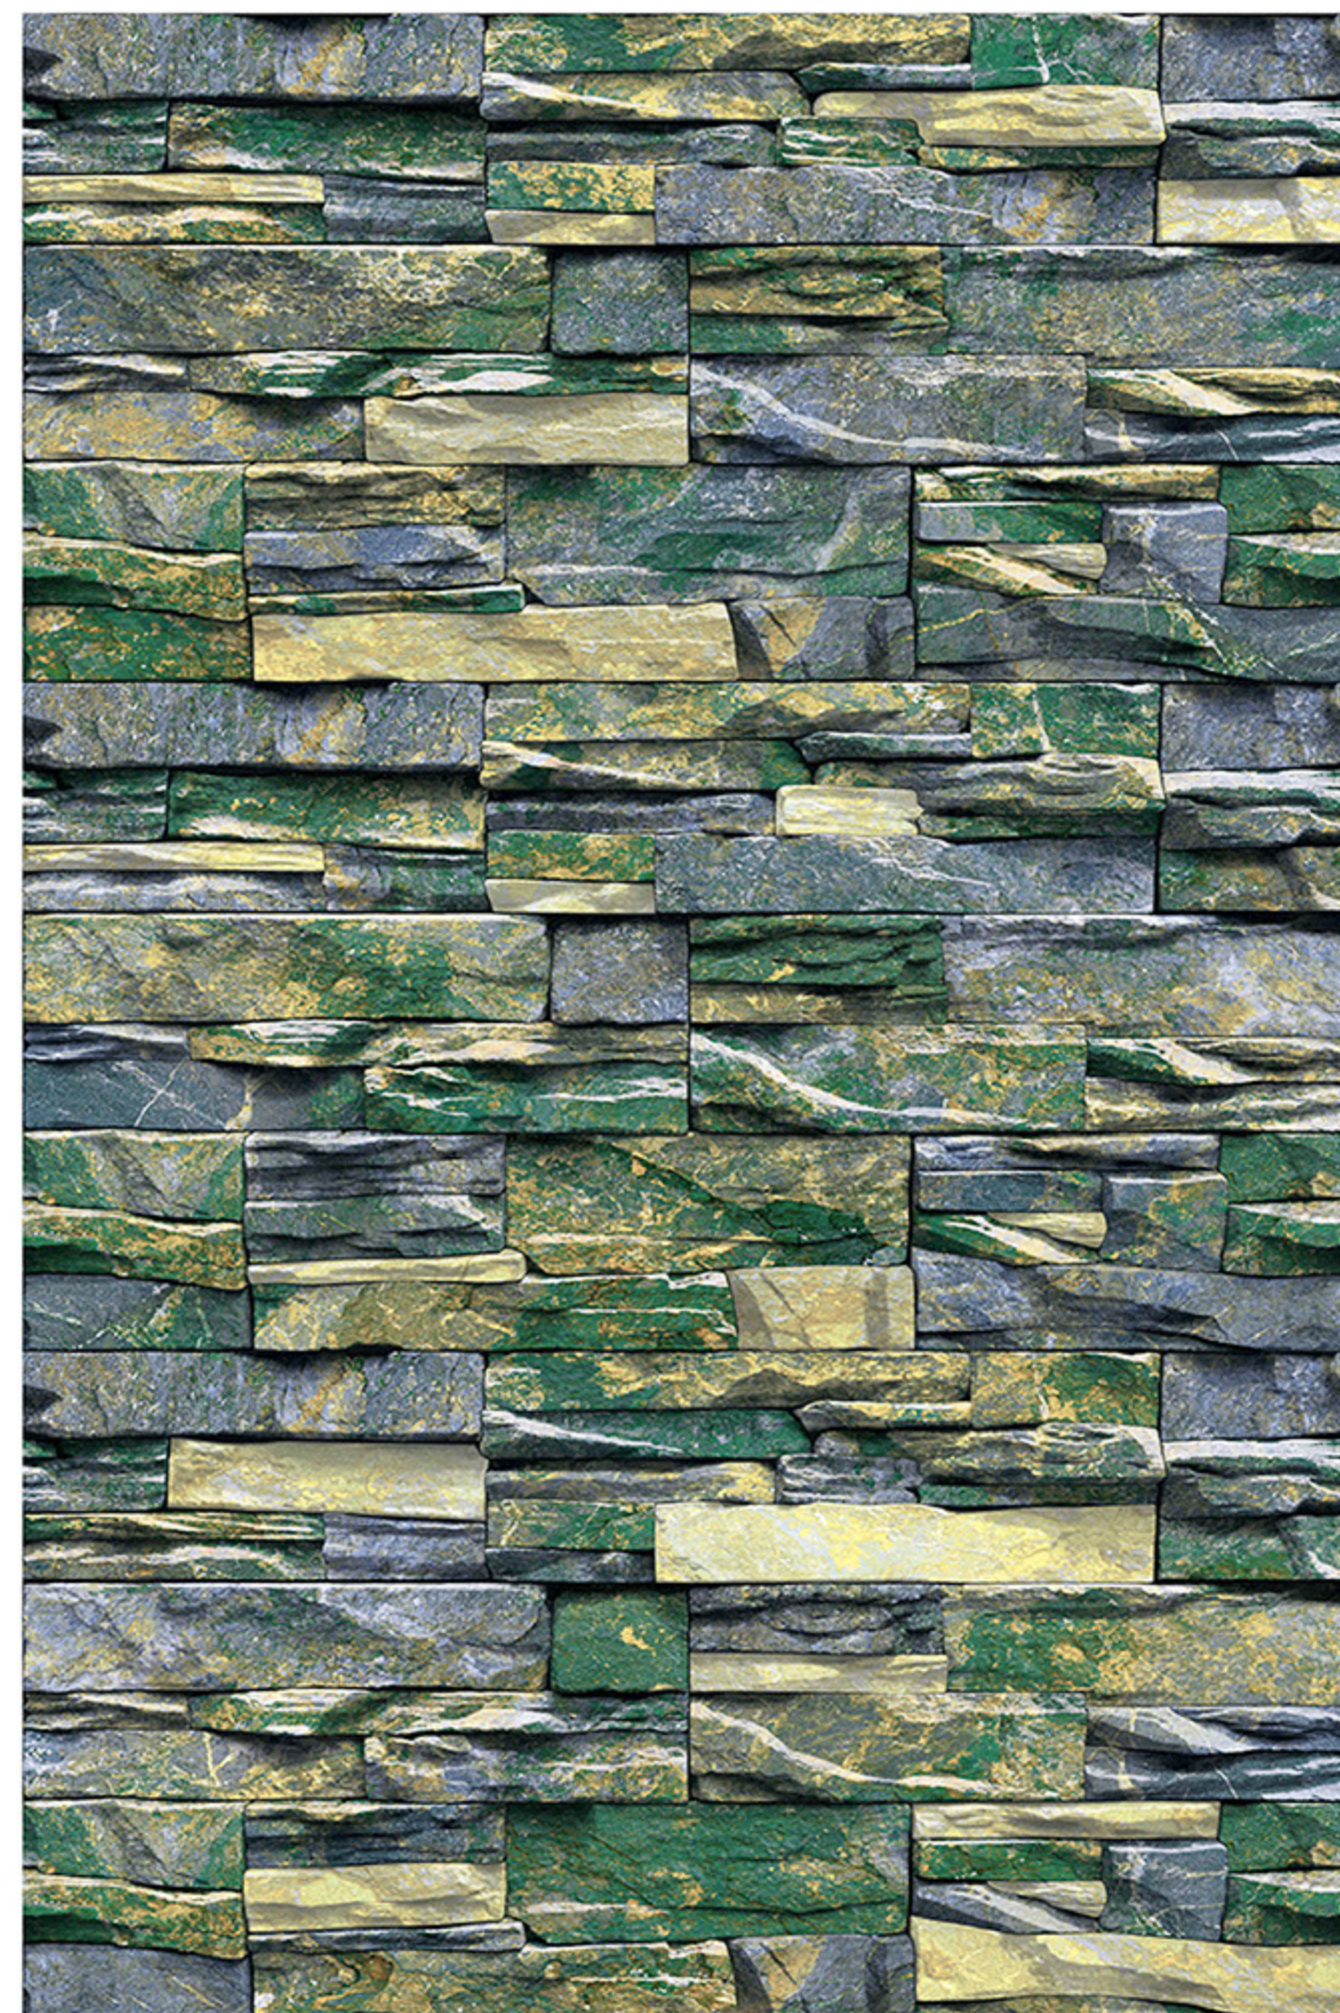

FORLI_22

RANDOM
DESIGN

HIGH-DEEP
PUNCH

DURABLE
BODY

NATURAL
LOOK

100%
WATER PROOF