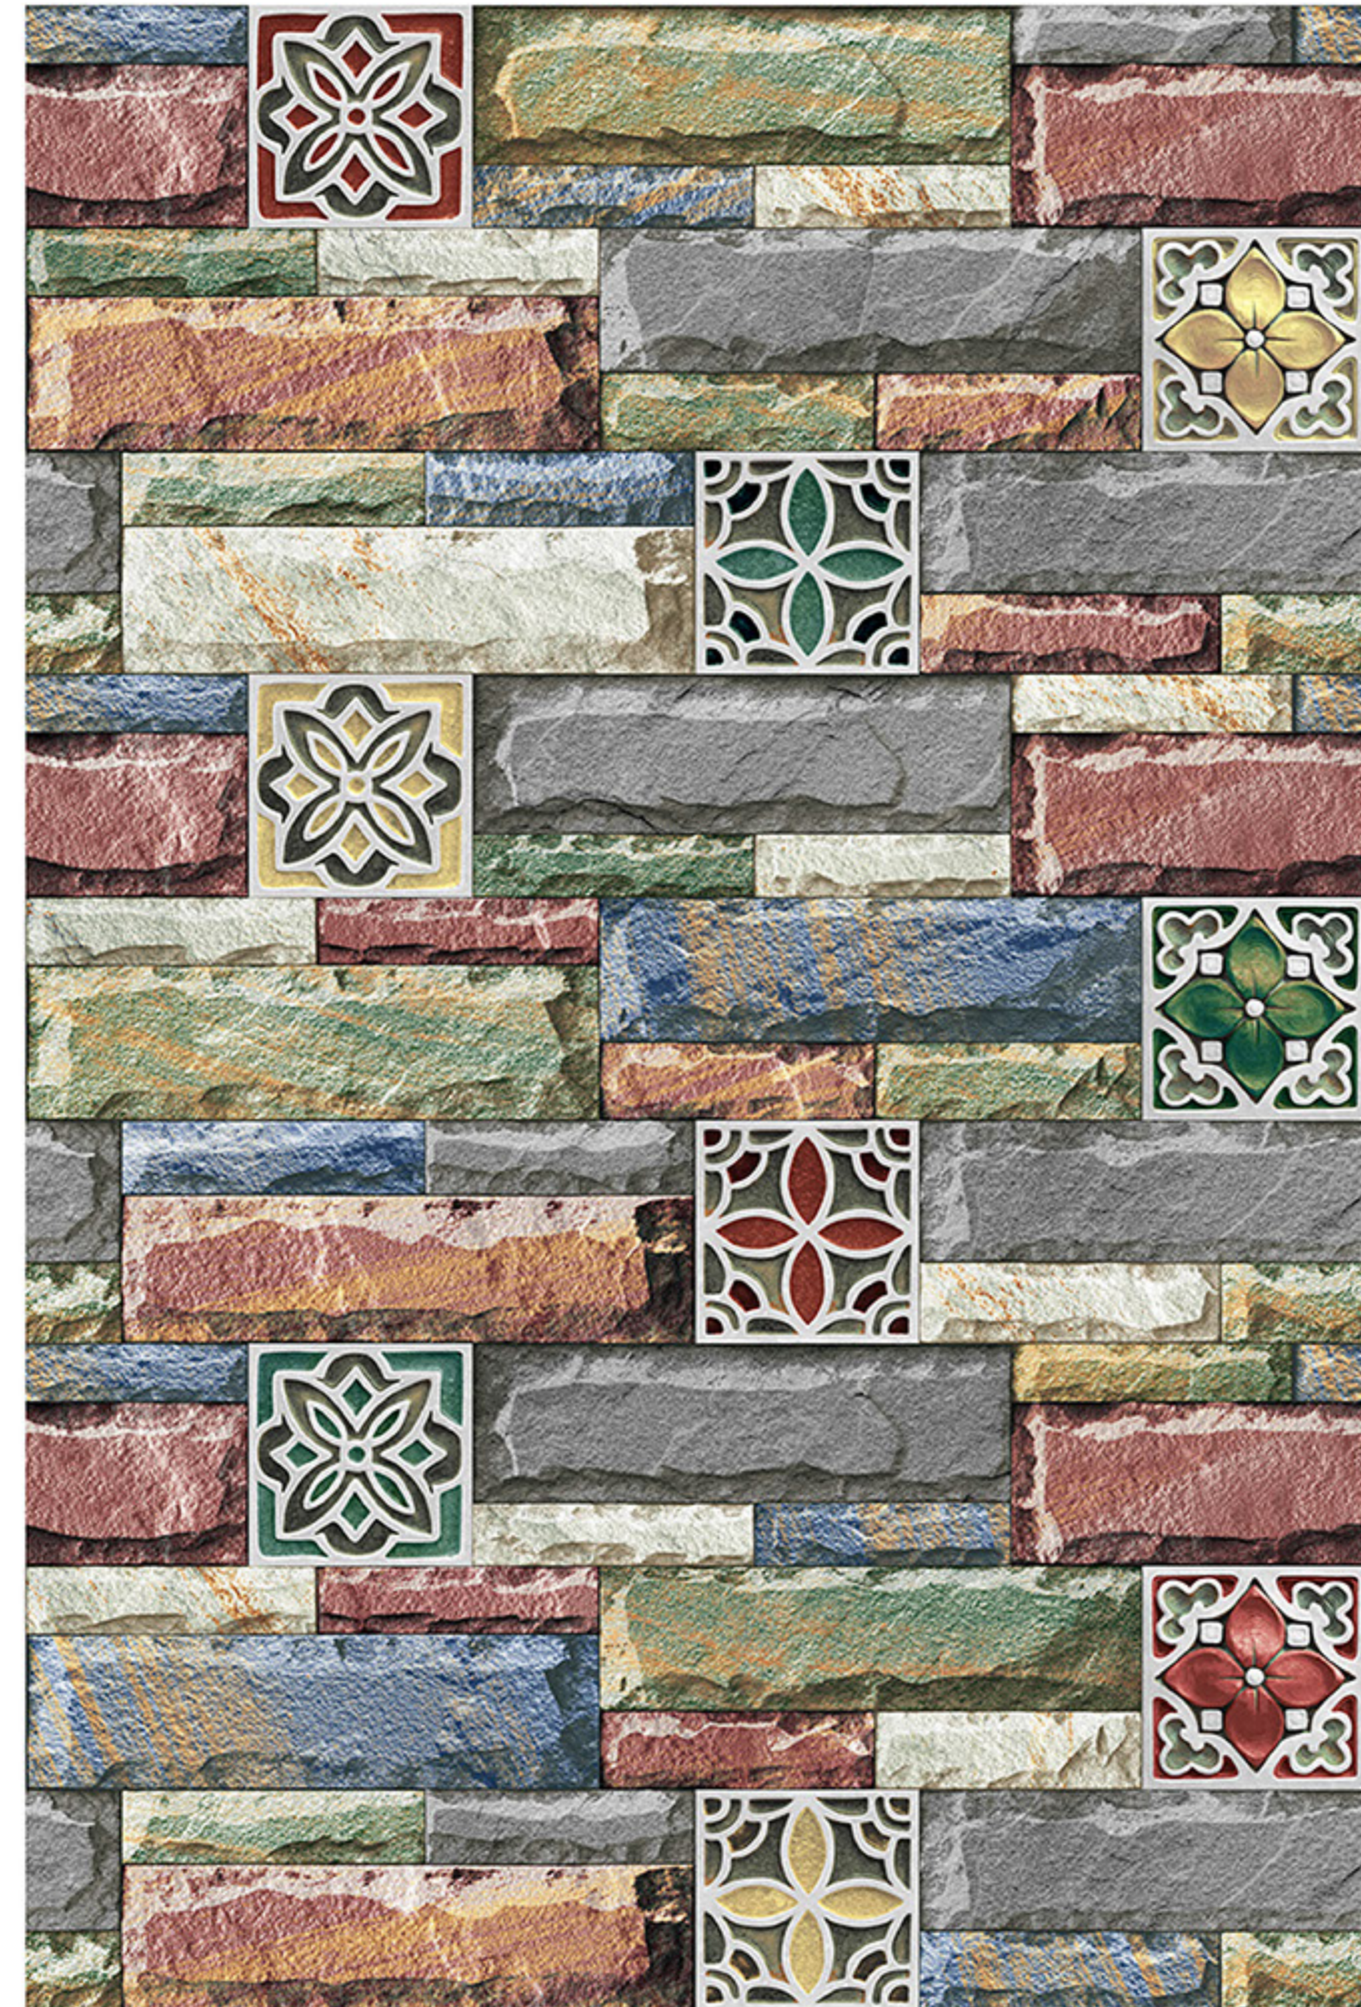

HIGH-DEEP
PUNCH

DURABLE
BODY

NATURAL
LOOK

100%
WATER PROOF

BURGOS_16

RANDOM
DESIGN

HIGH-DEEP
PUNCH

DURABLE
BODY