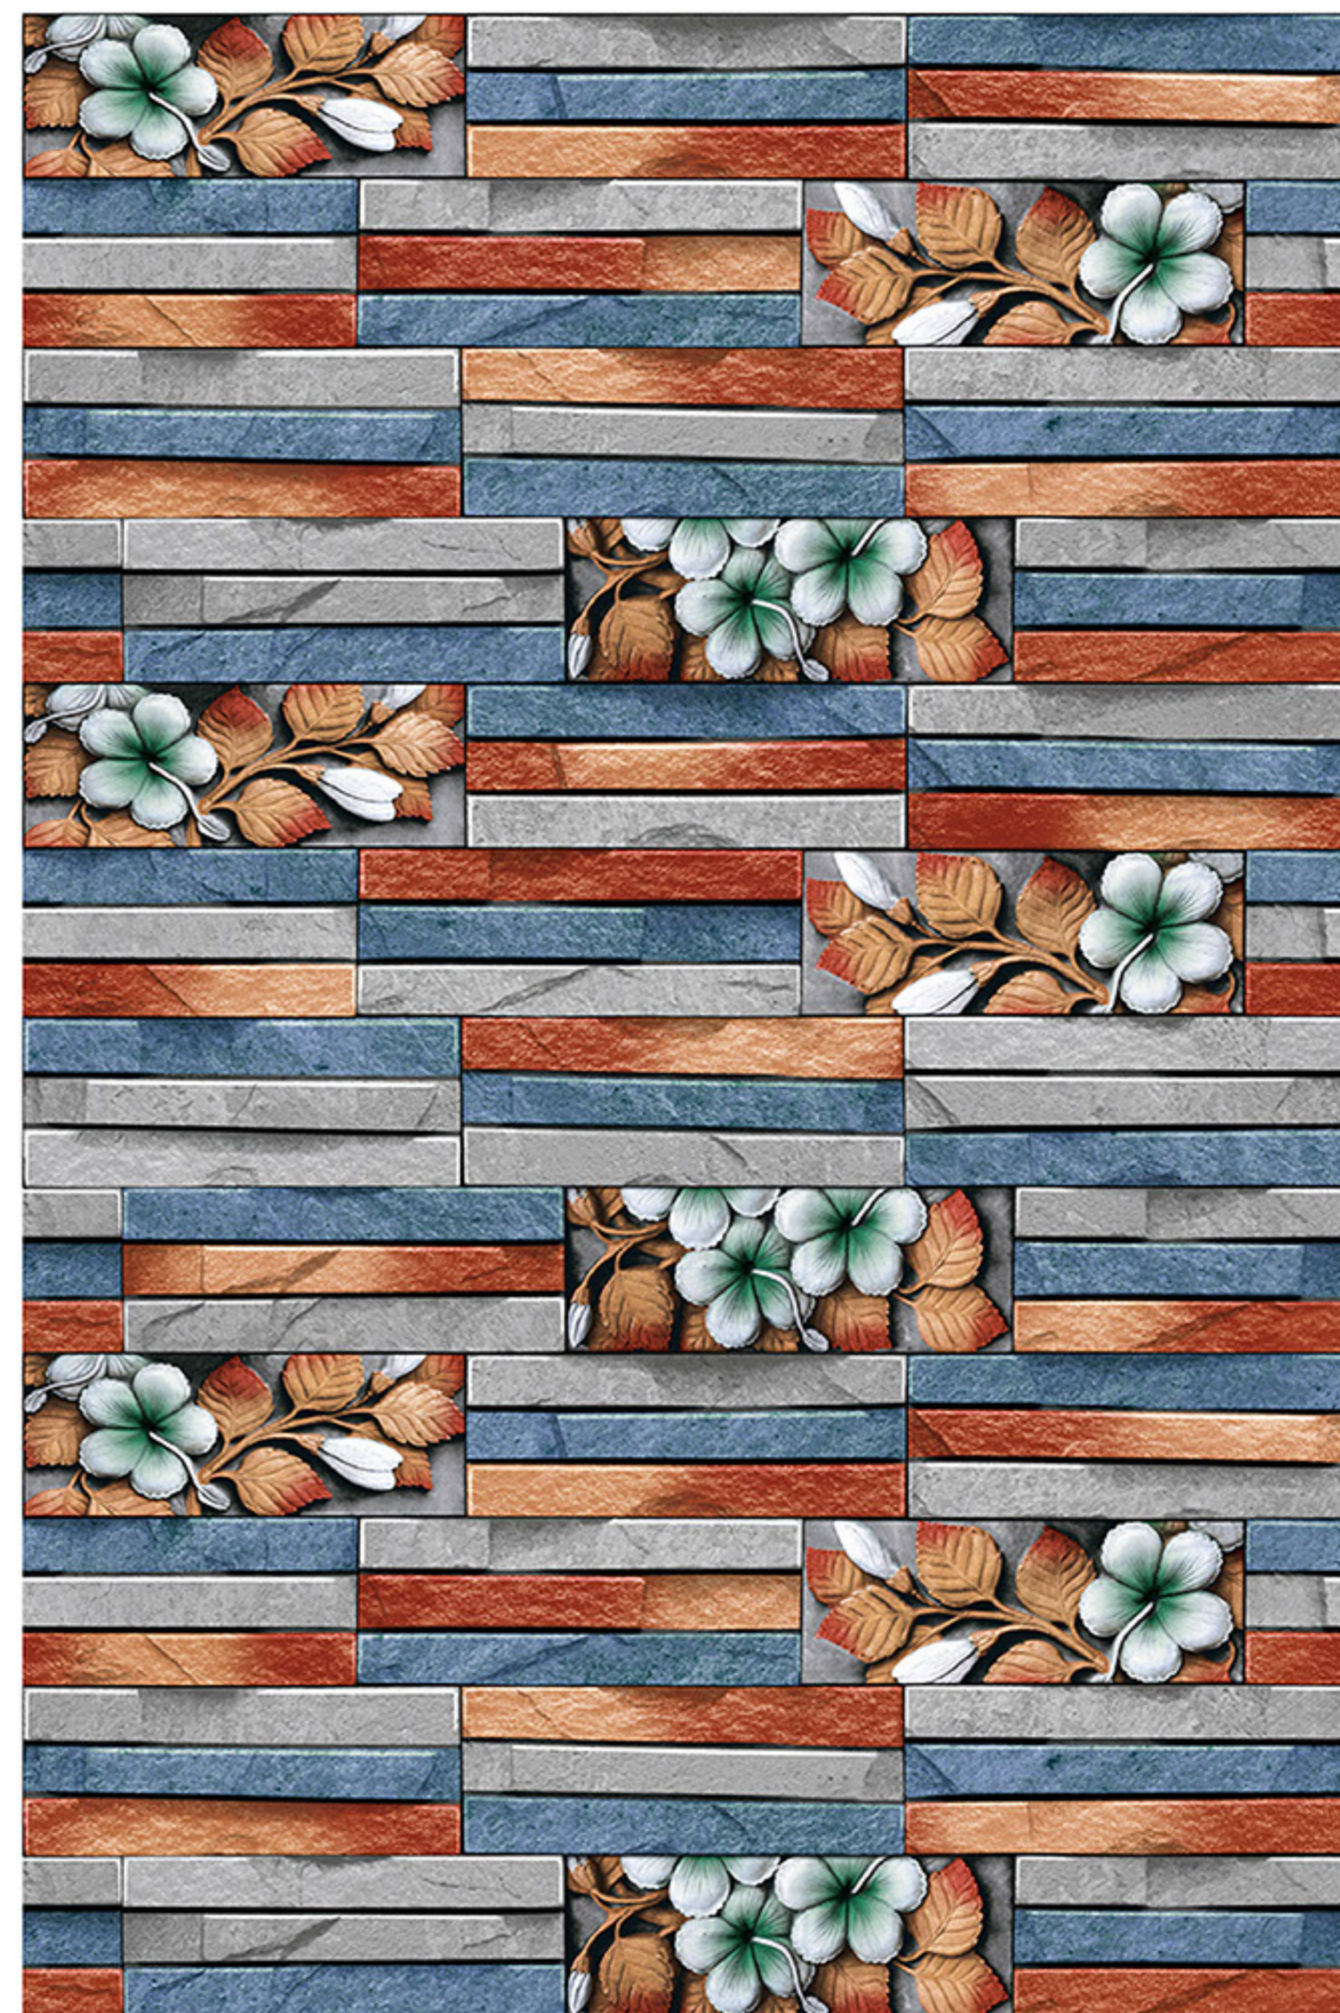

PALMA_14

RANDOM
DESIGN

HIGH-DEEP
PUNCH

DURABLE
BODY

NATURAL
LOOK

100%
WATER PROOF