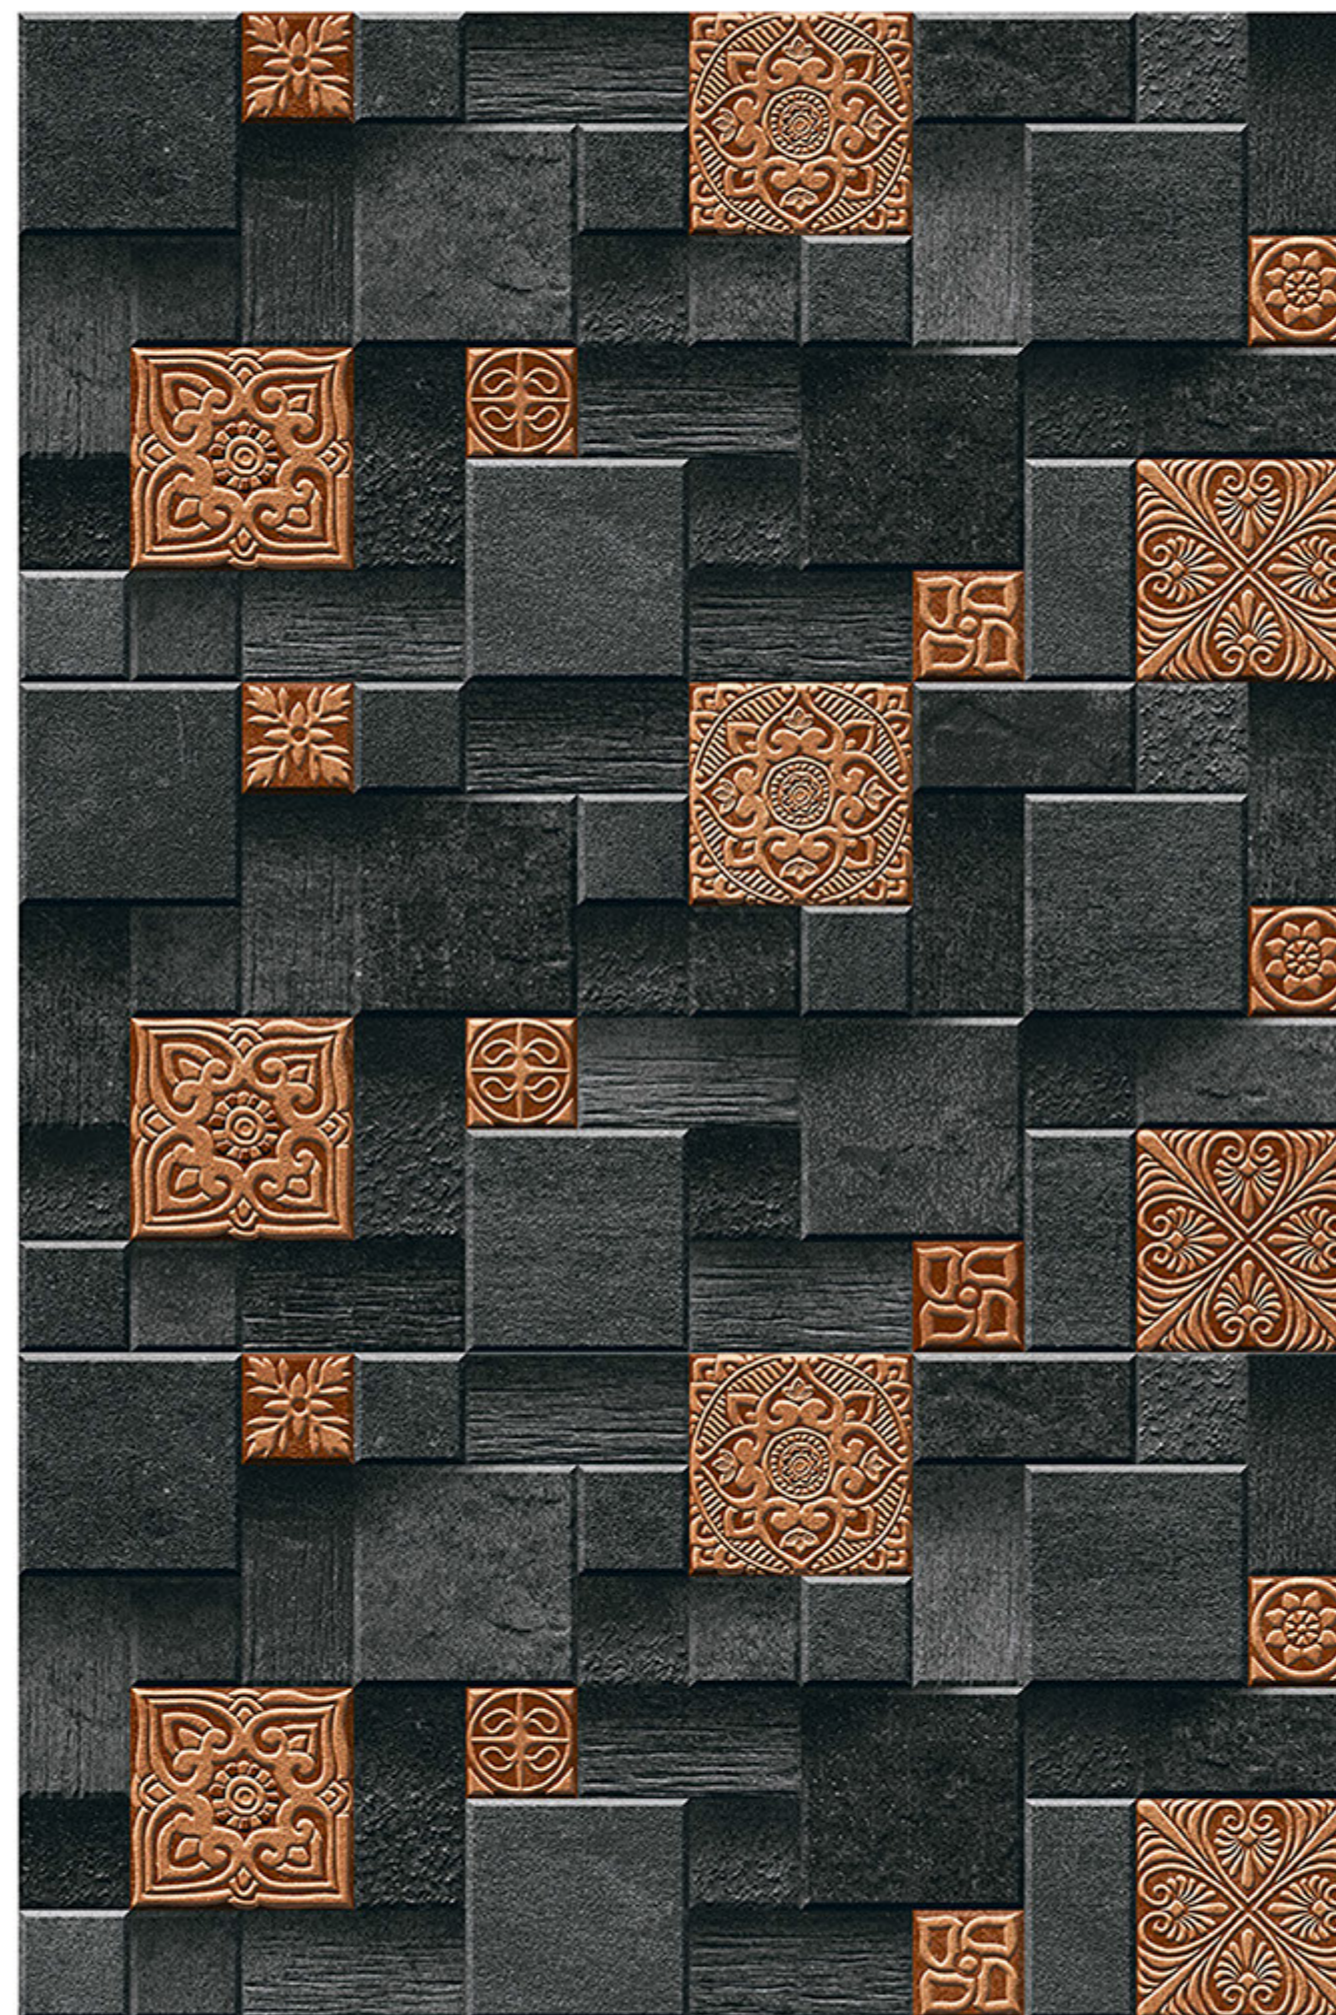

# LLEIDA\_13

RANDOM  
DESIGN

HIGH-DEEP  
PUNCH

DURABLE  
BODY

NATURAL  
LOOK

100%  
WATER PROOF