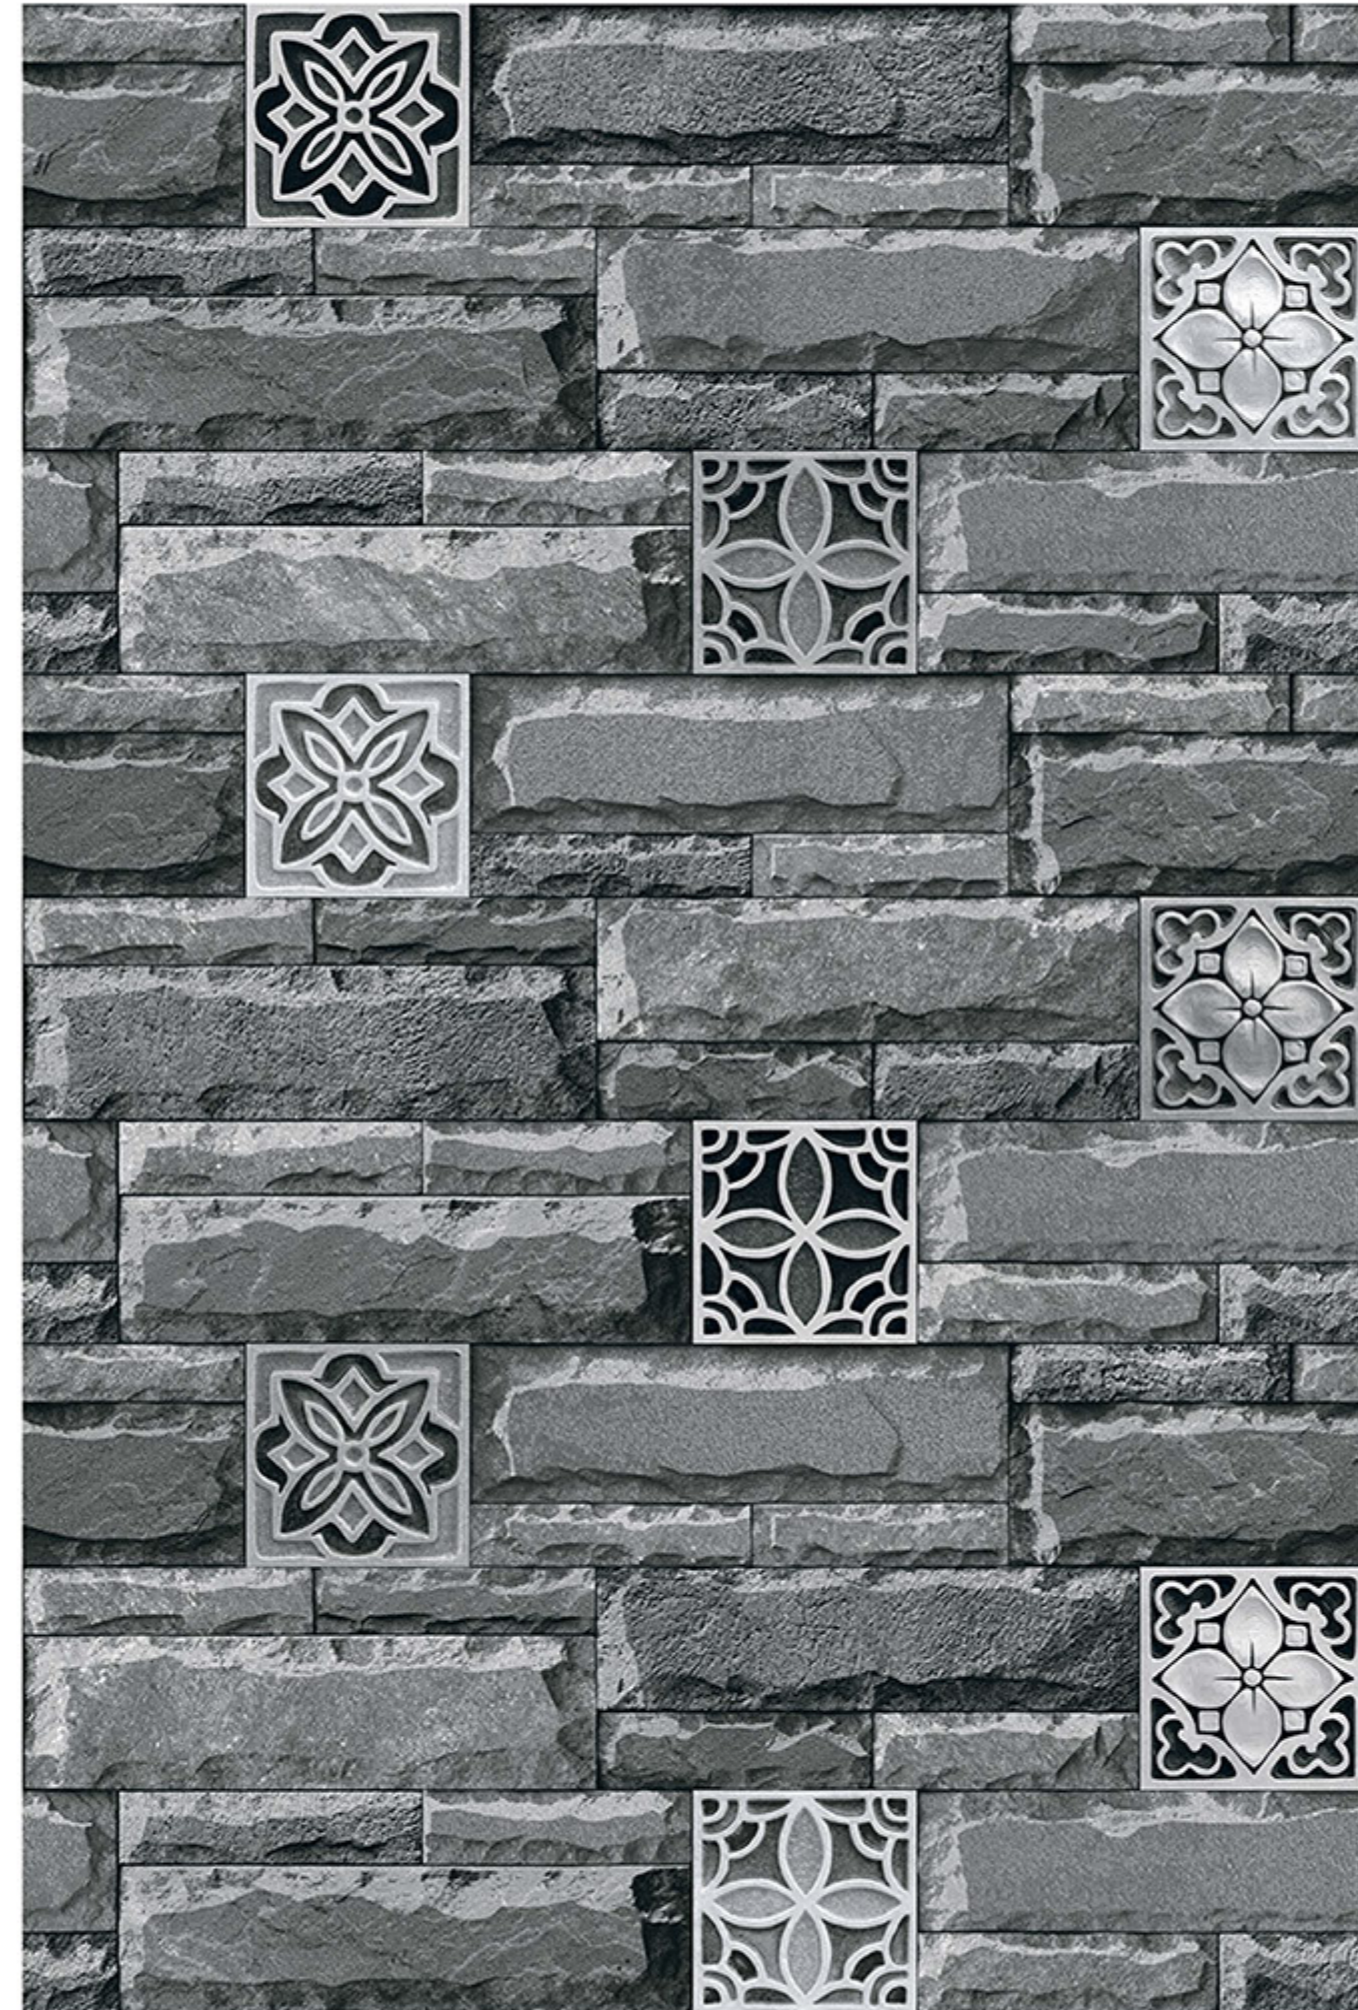

# BURGOS\_08

RANDOM  
DESIGN

HIGH-DEEP  
PUNCH

DURABLE  
BODY

NATURAL  
LOOK

100%  
WATER PROOF