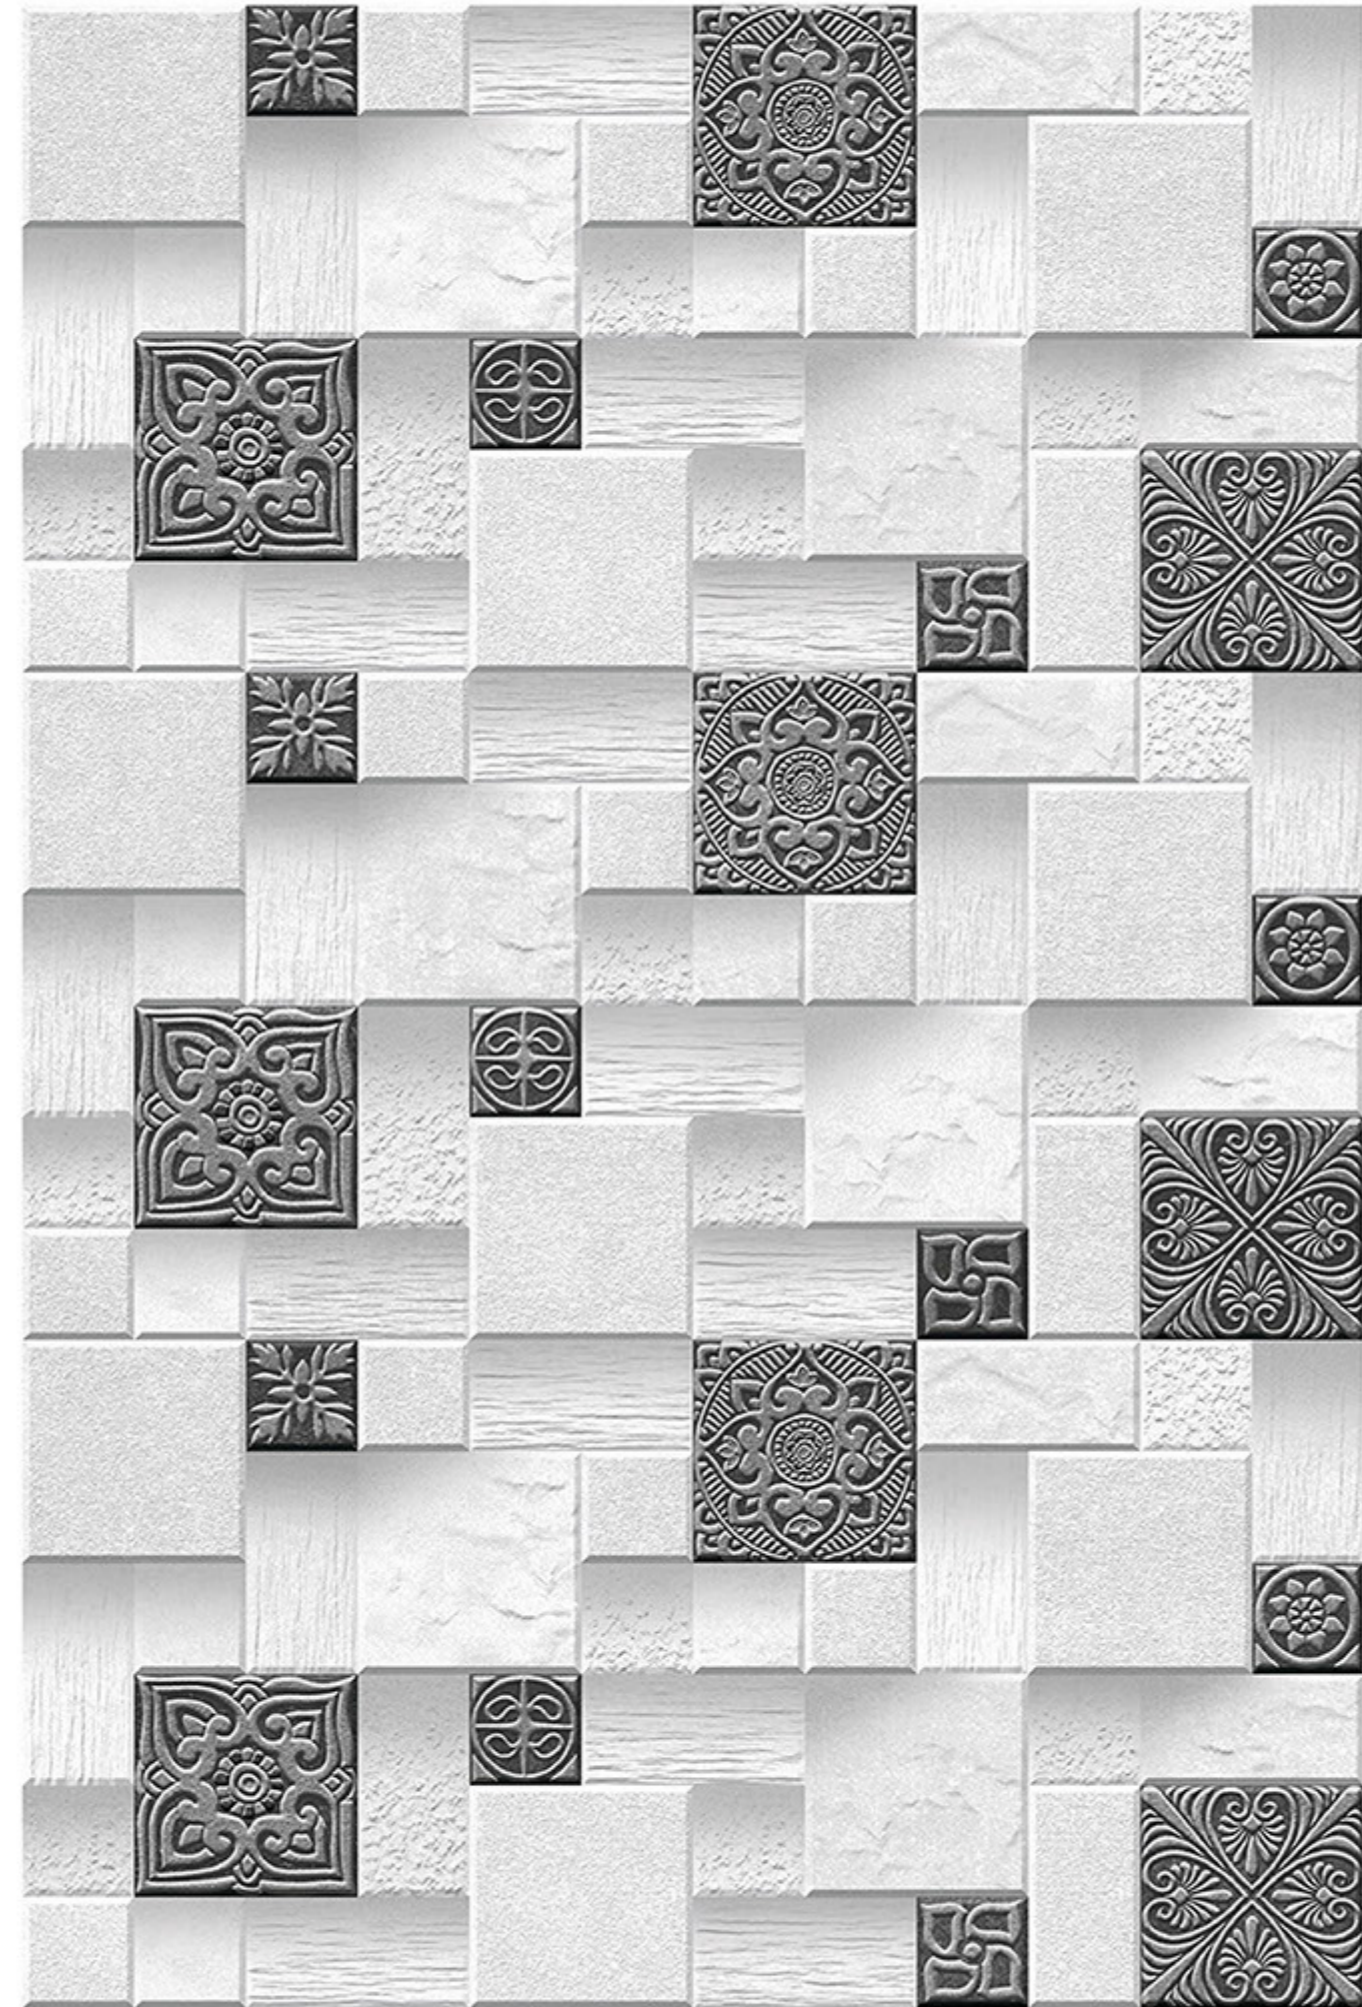

# LLEIDA\_16

RANDOM  
DESIGN

HIGH-DEEP  
PUNCH

DURABLE  
BODY

NATURAL  
LOOK

100%  
WATER PROOF