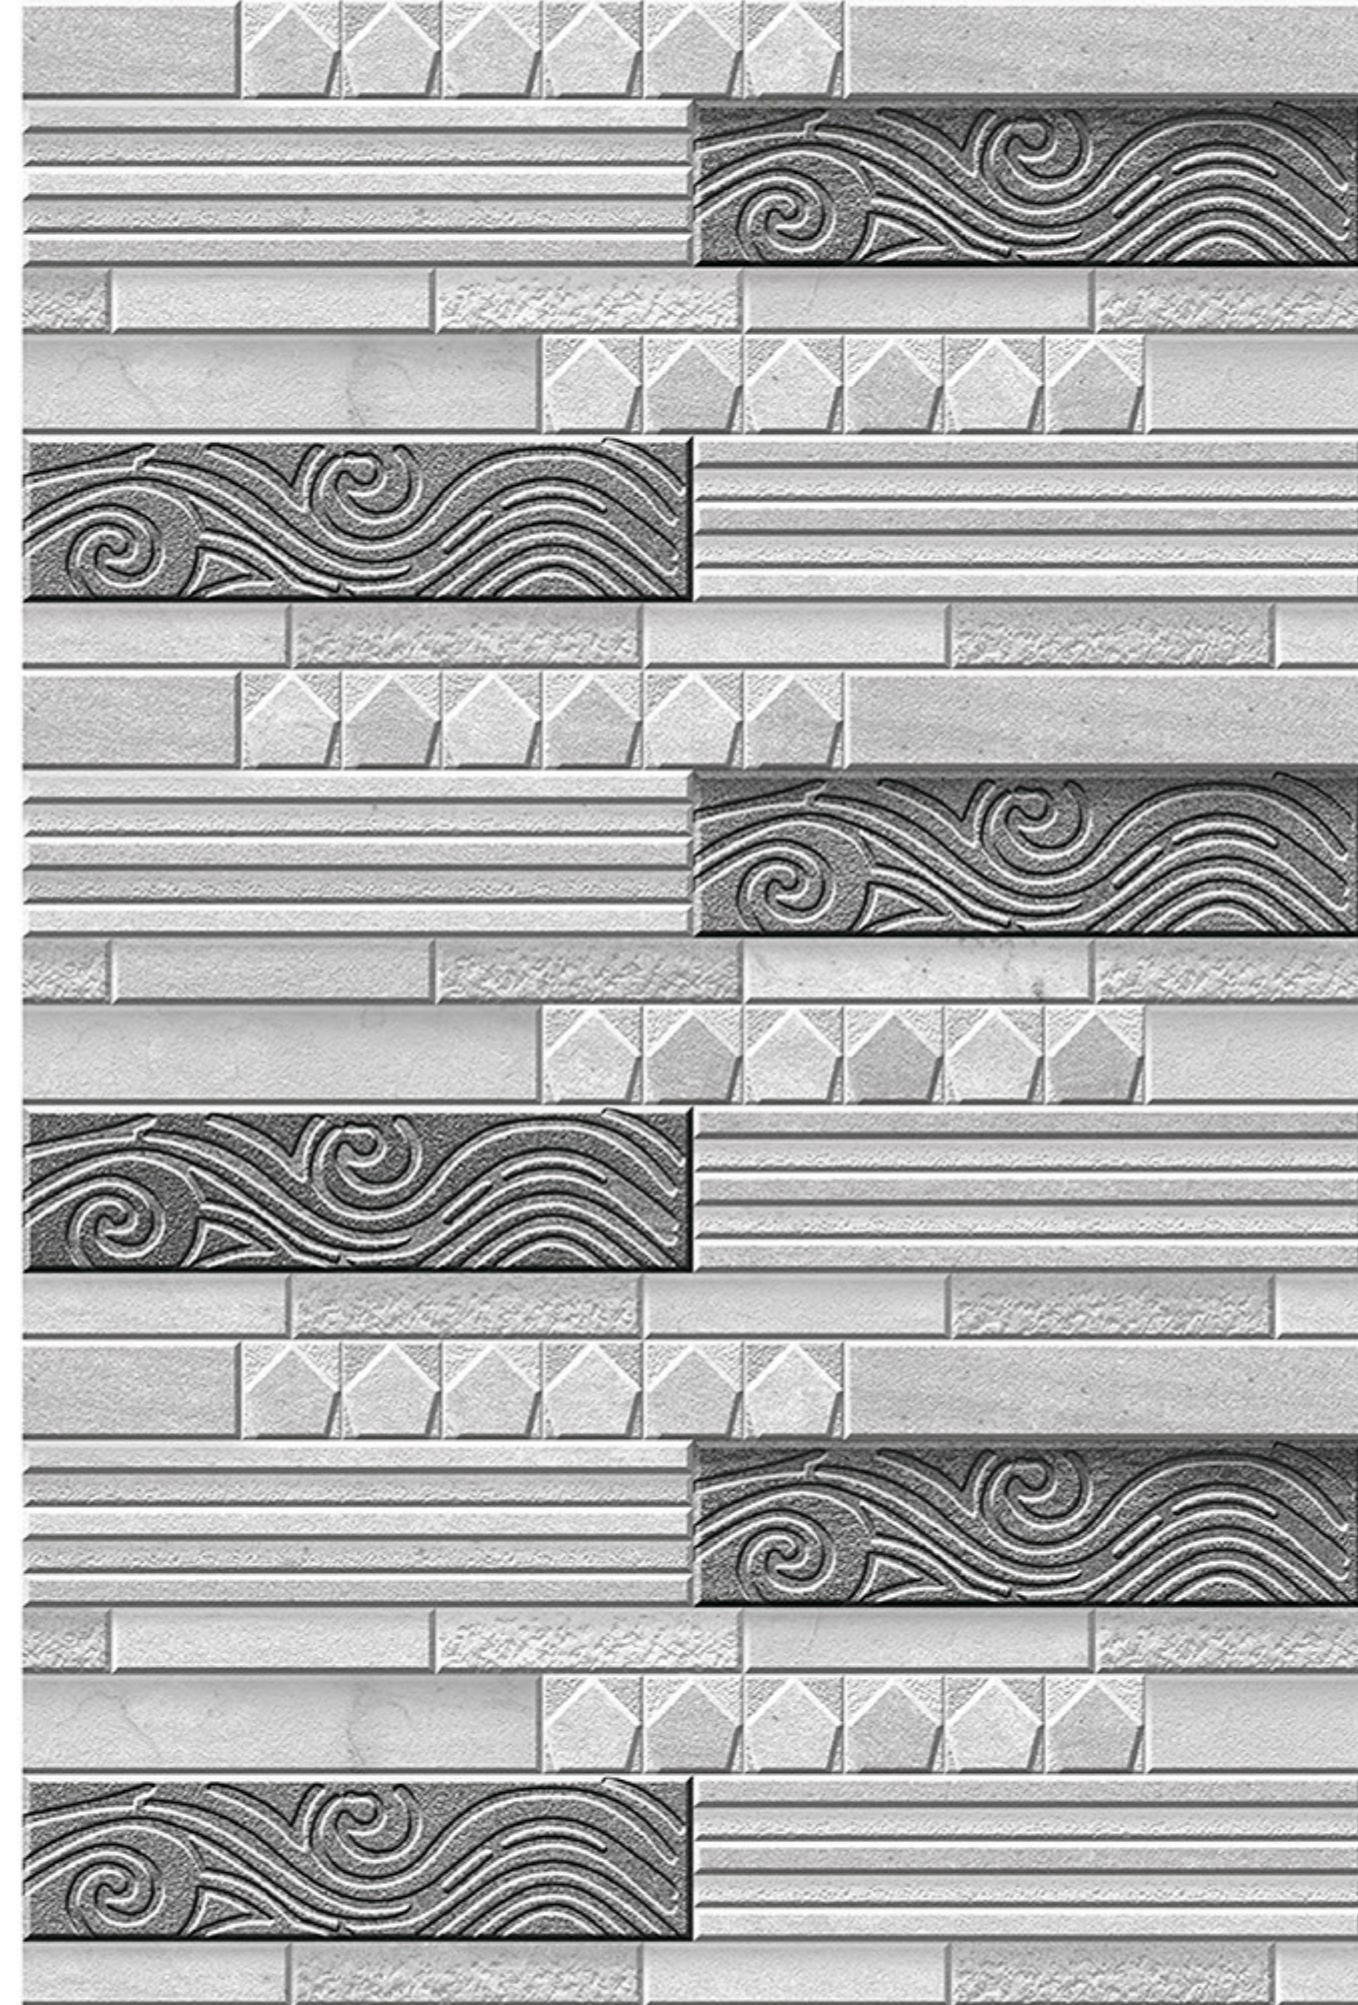

# HUELVA\_15

RANDOM  
DESIGN

HIGH-DEEP  
PUNCH

DURABLE  
BODY

NATURAL  
LOOK

100%  
WATER PROOF