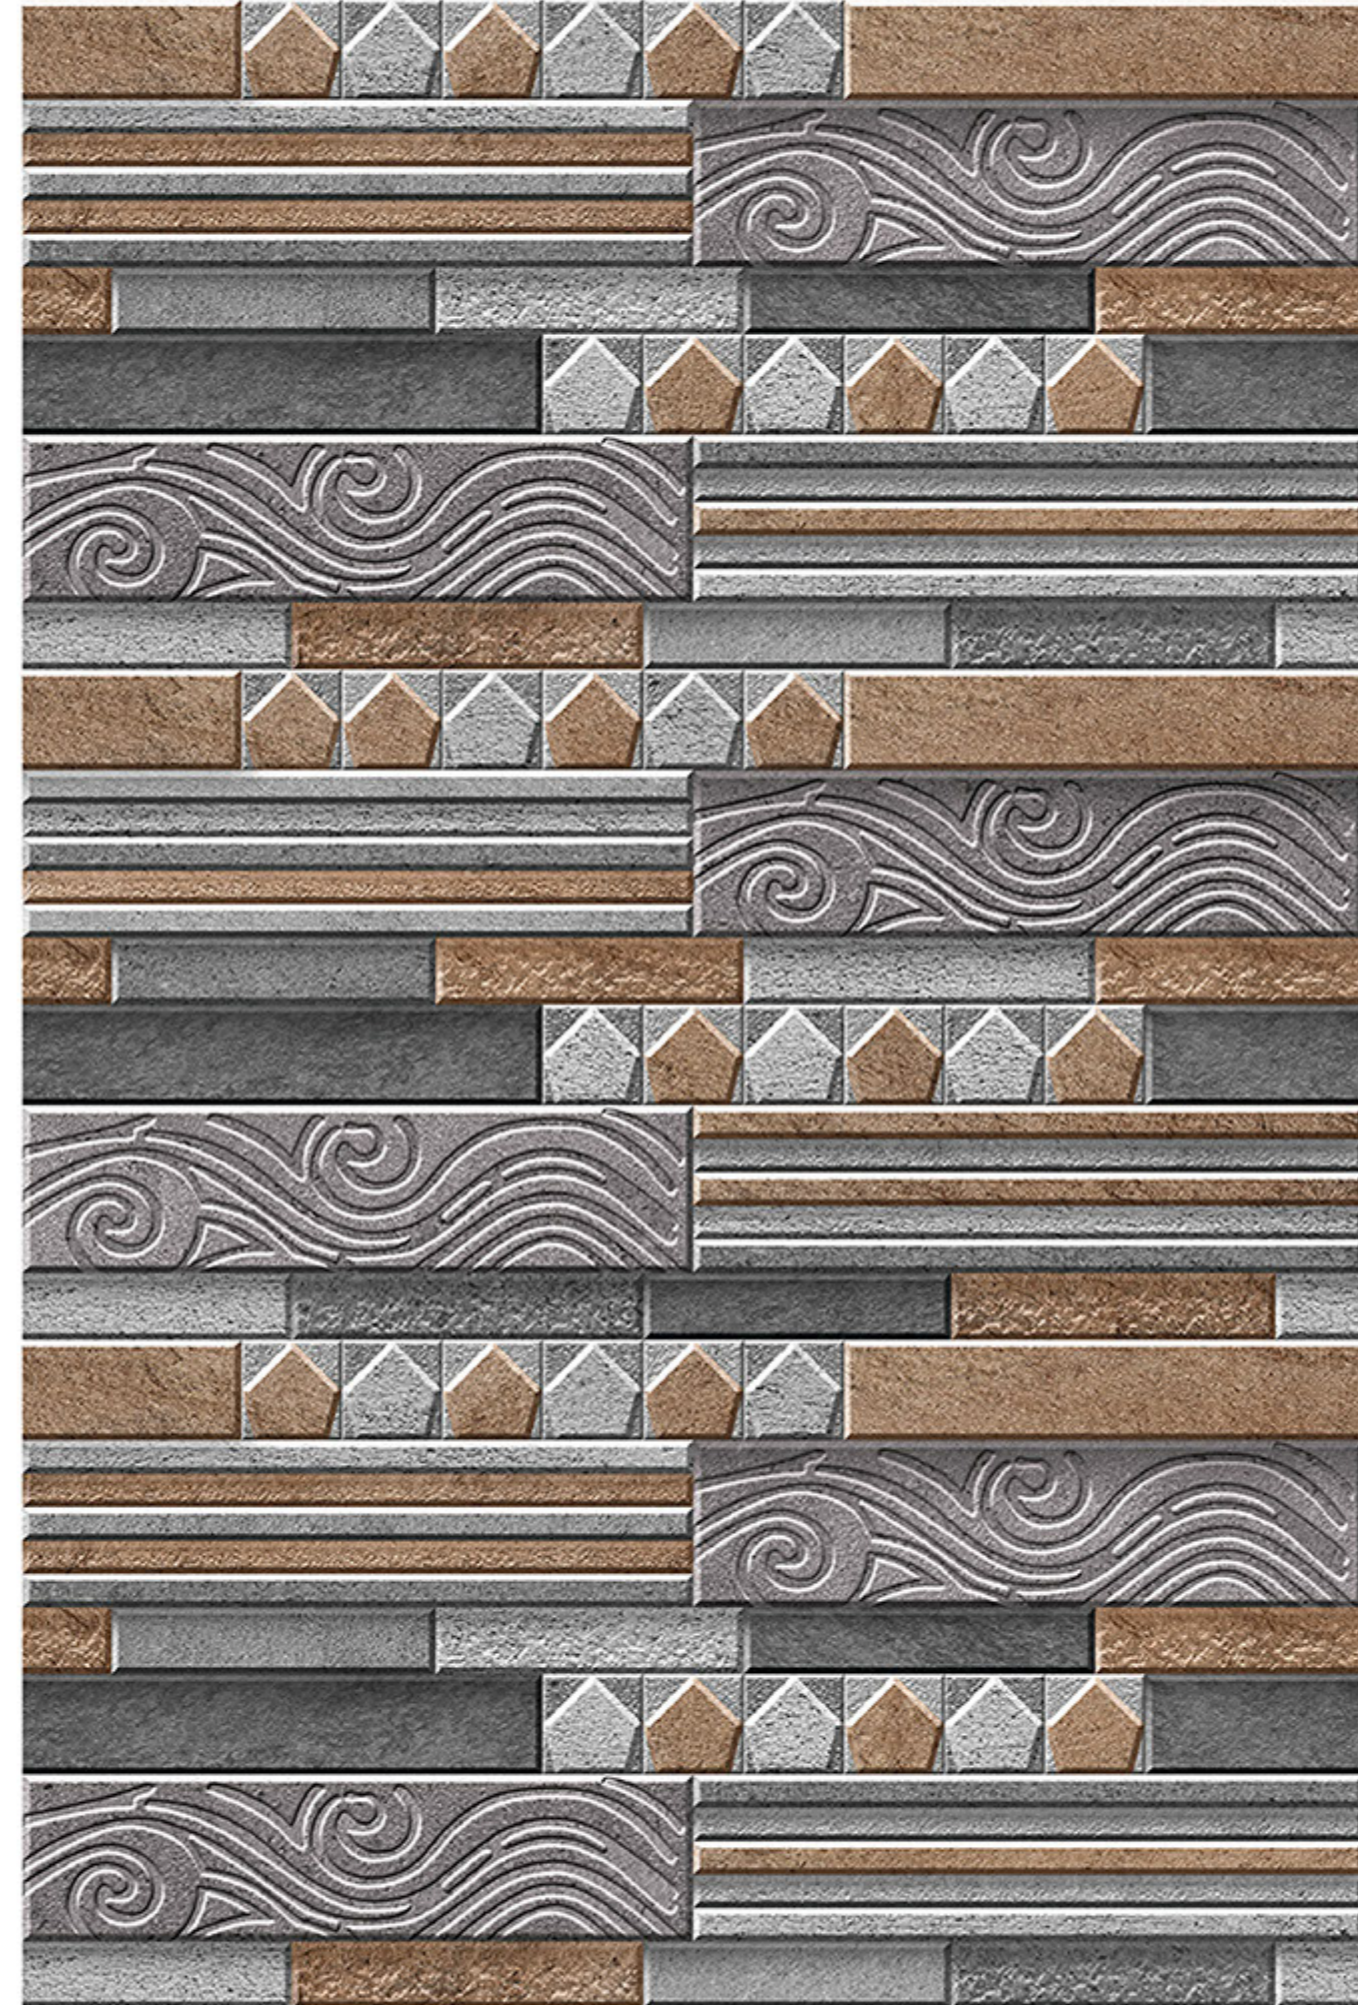

# HUELVA\_04

RANDOM  
DESIGN

HIGH-DEEP  
PUNCH

DURABLE  
BODY

NATURAL  
LOOK

100%  
WATER PROOF