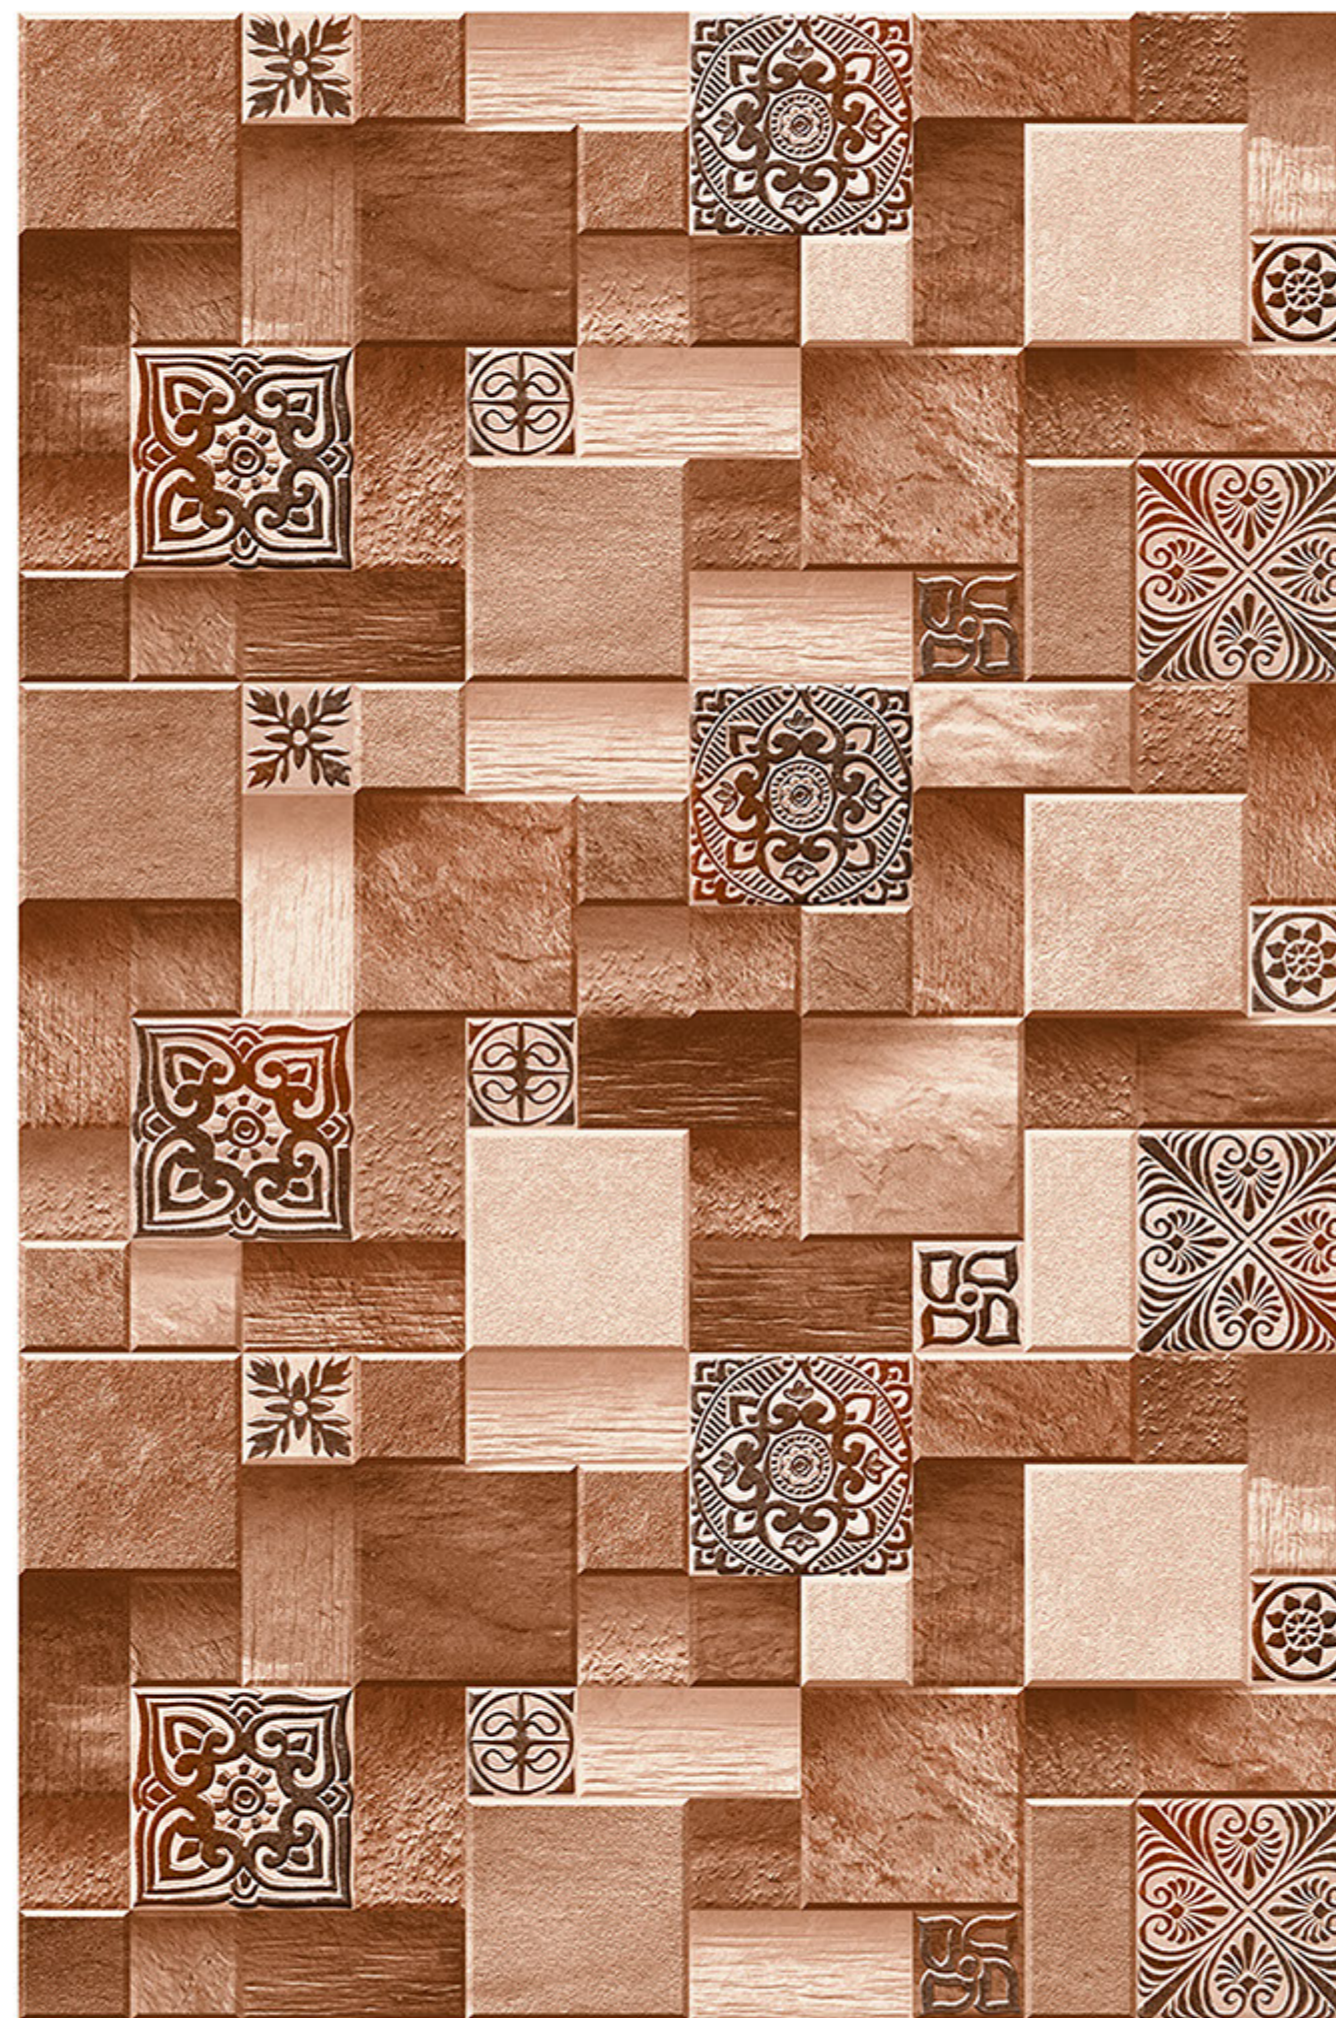

# LLEIDA\_10

RANDOM  
DESIGN

HIGH-DEEP  
PUNCH

DURABLE  
BODY

NATURAL  
LOOK

100%  
WATER PROOF