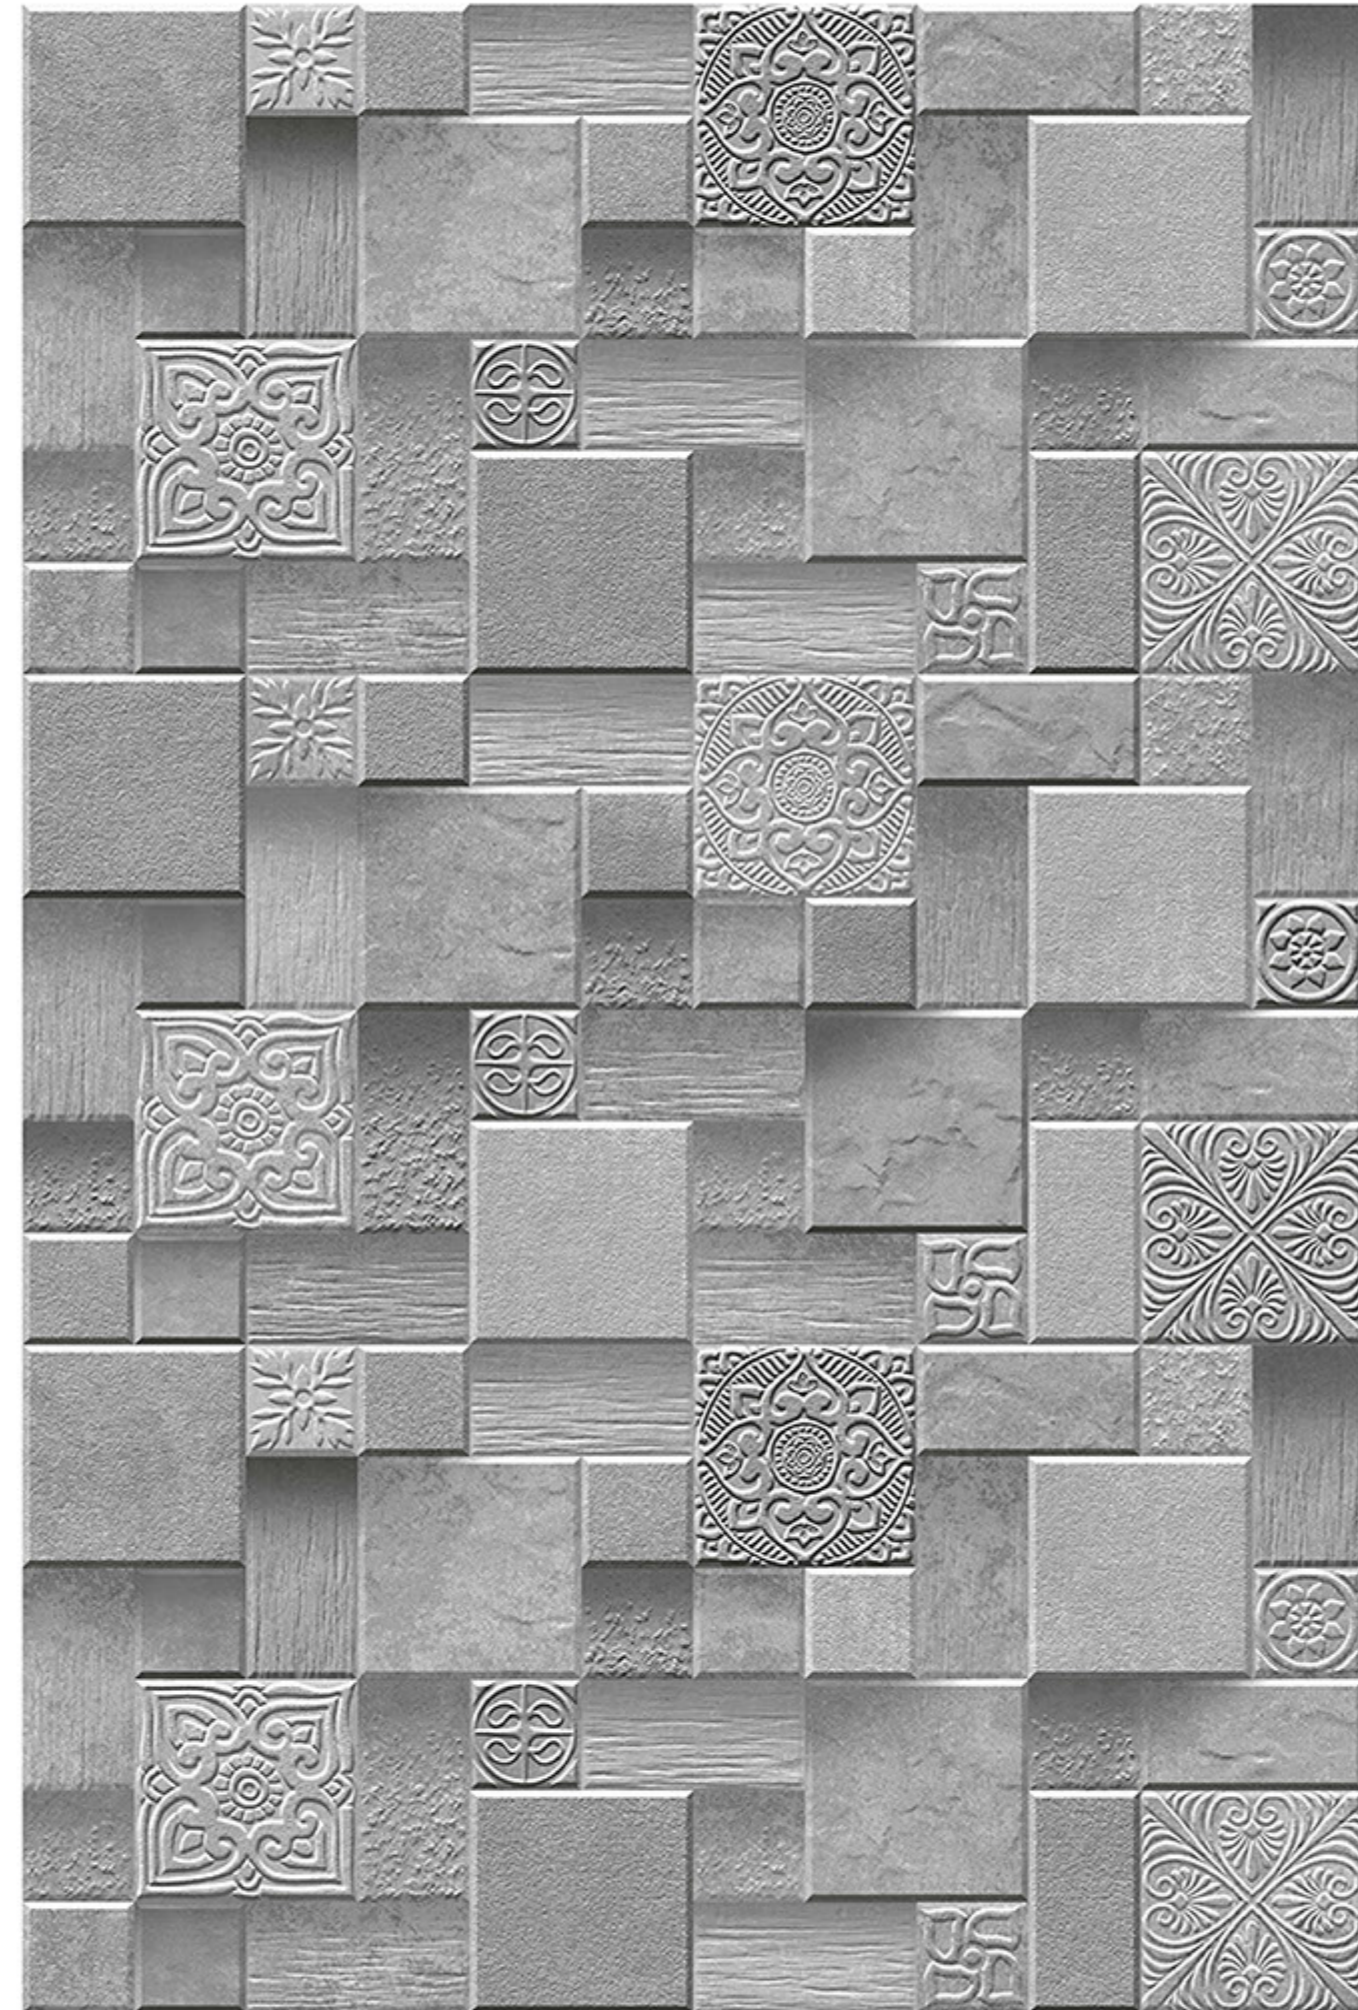

# LLEIDA\_11

RANDOM  
DESIGN

HIGH-DEEP  
PUNCH

DURABLE  
BODY

NATURAL  
LOOK

100%  
WATER PROOF