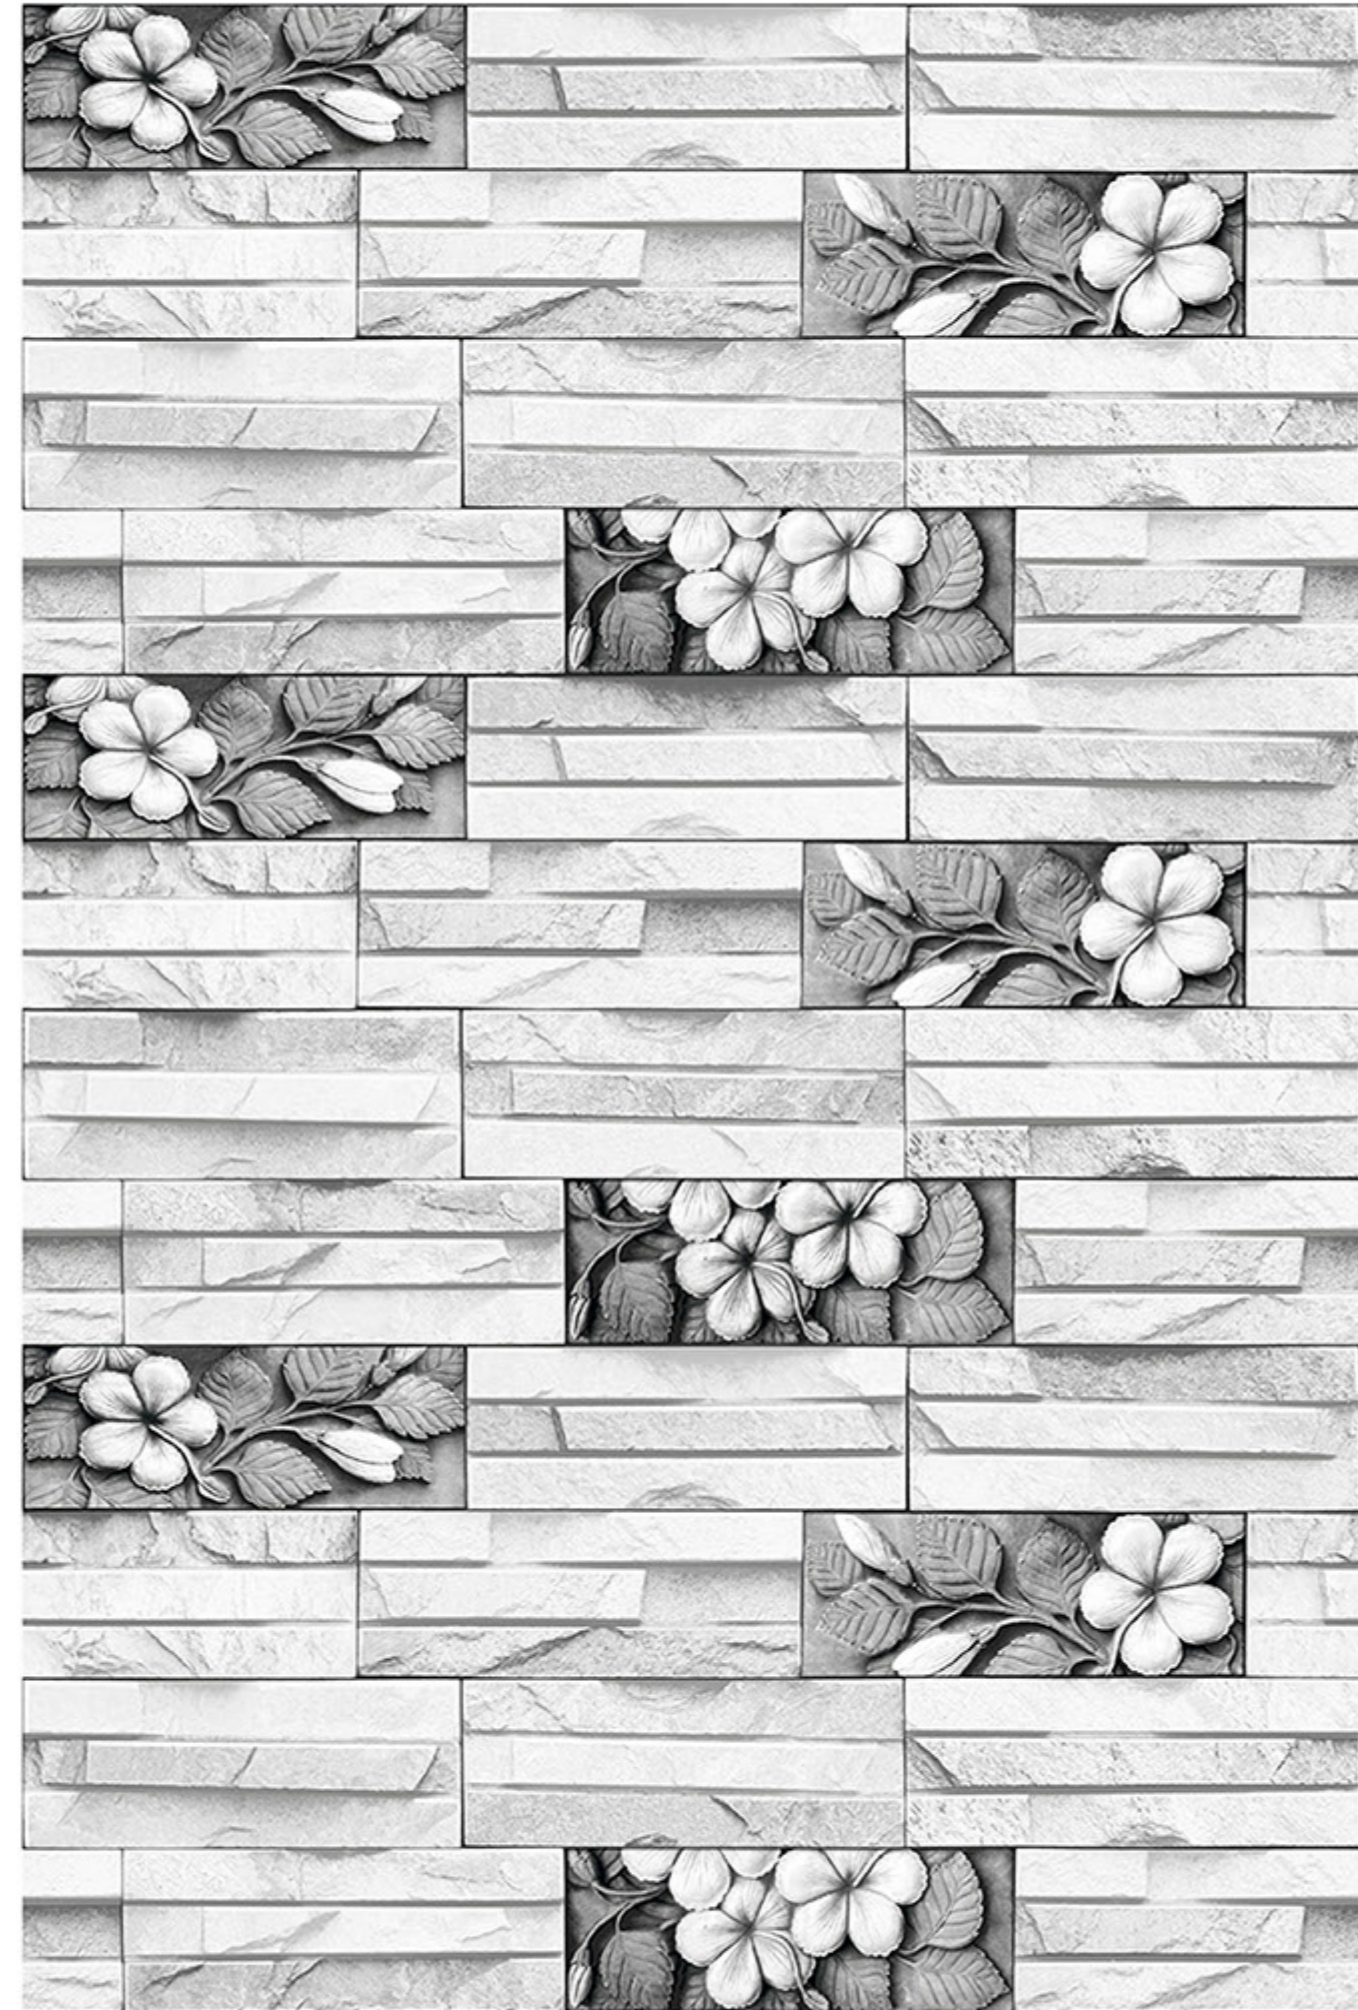

# PALMA\_04

RANDOM  
DESIGN

HIGH-DEEP  
PUNCH

DURABLE  
BODY

NATURAL  
LOOK

100%  
WATER PROOF