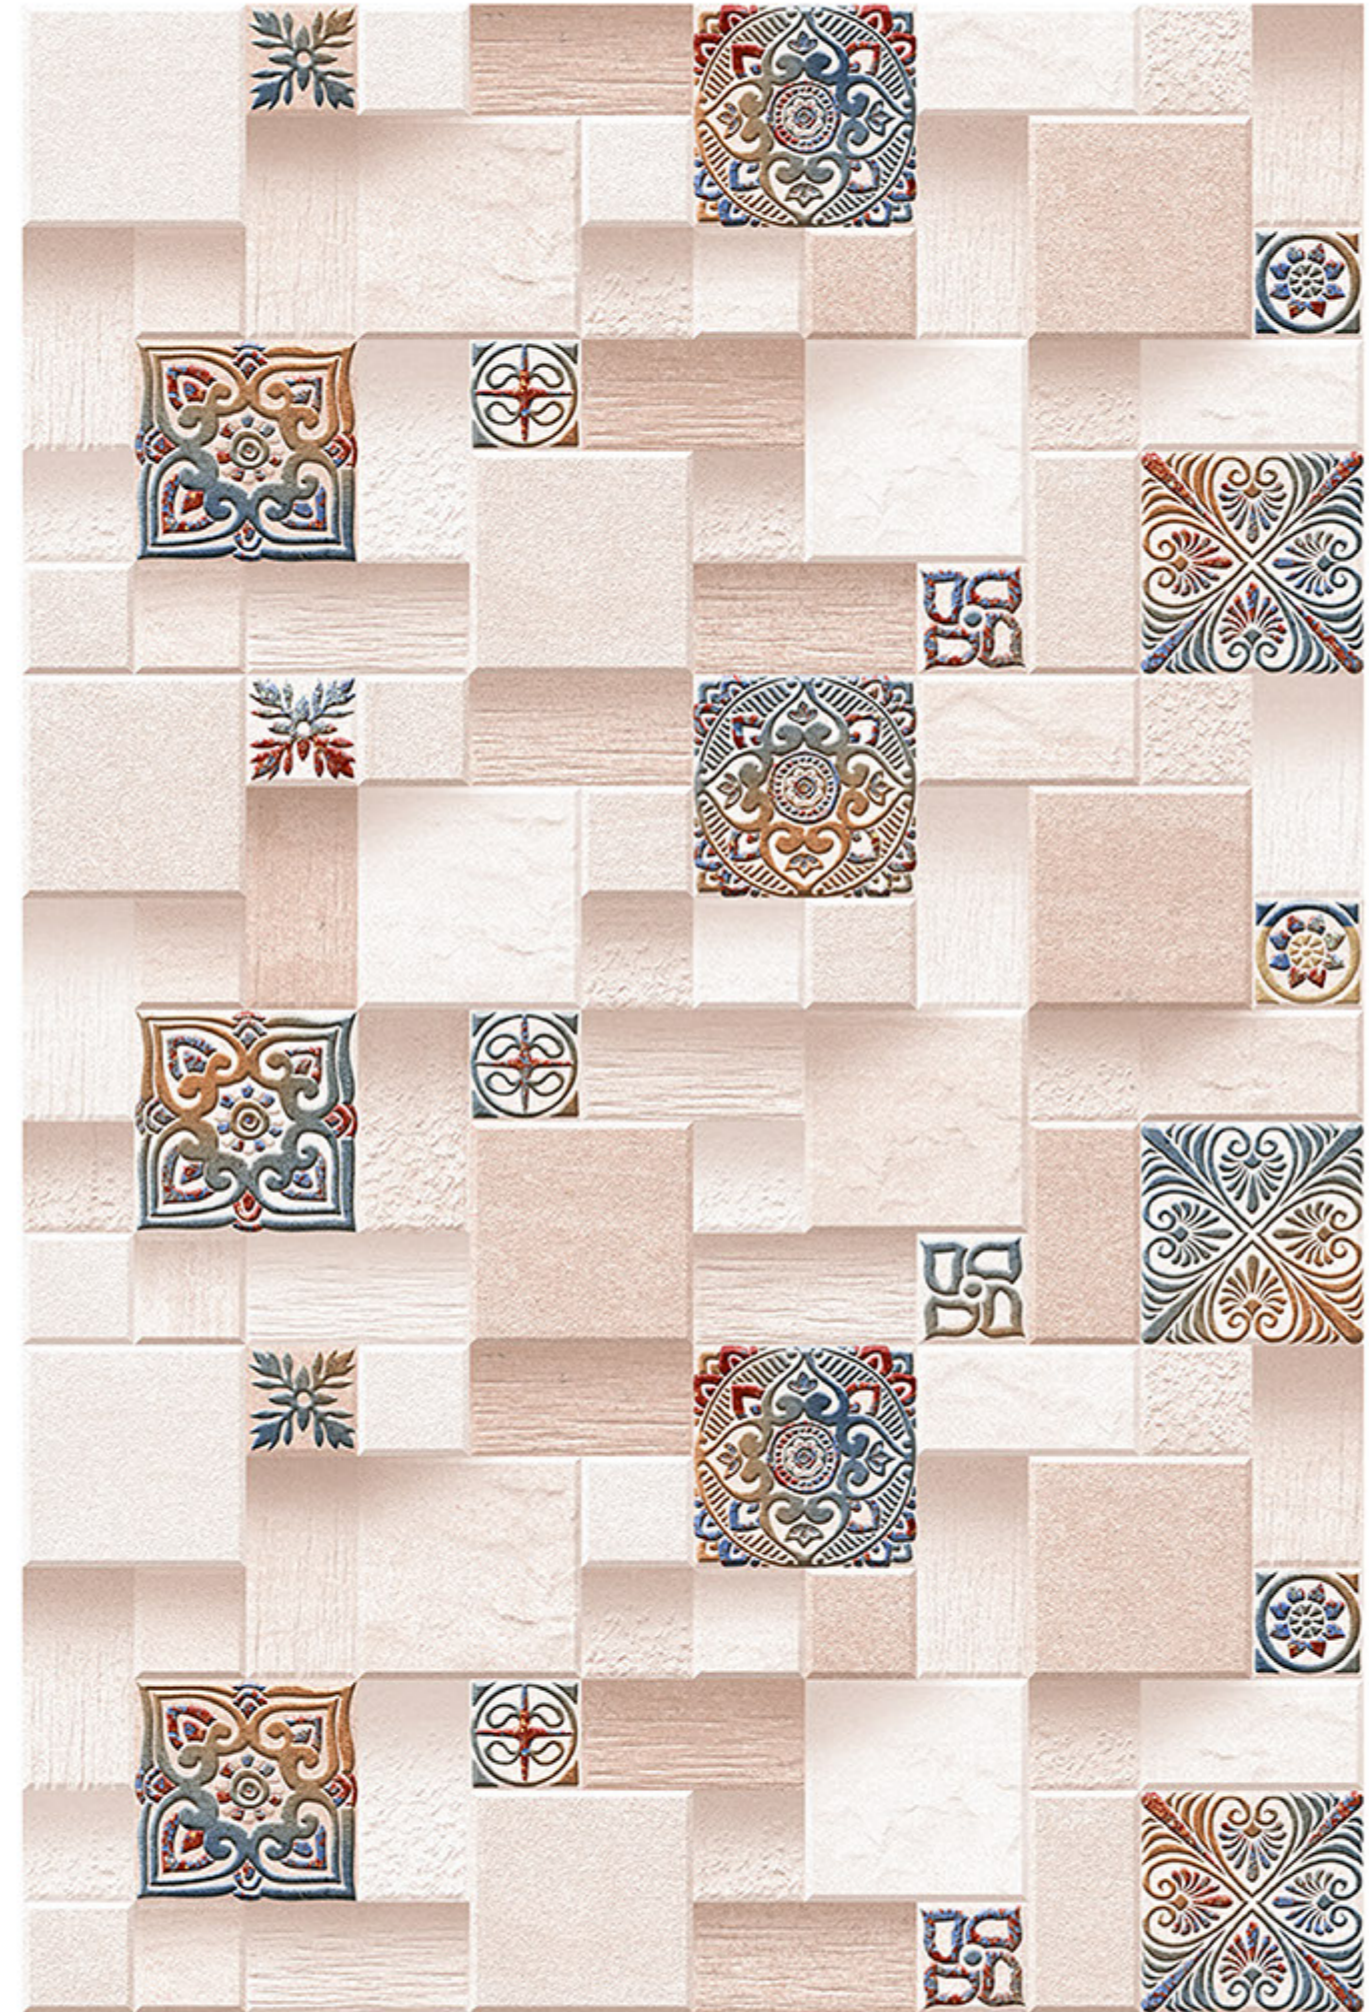

# LLEIDA\_02

RANDOM  
DESIGN

HIGH-DEEP  
PUNCH

DURABLE  
BODY

NATURAL  
LOOK

100%  
WATER PROOF