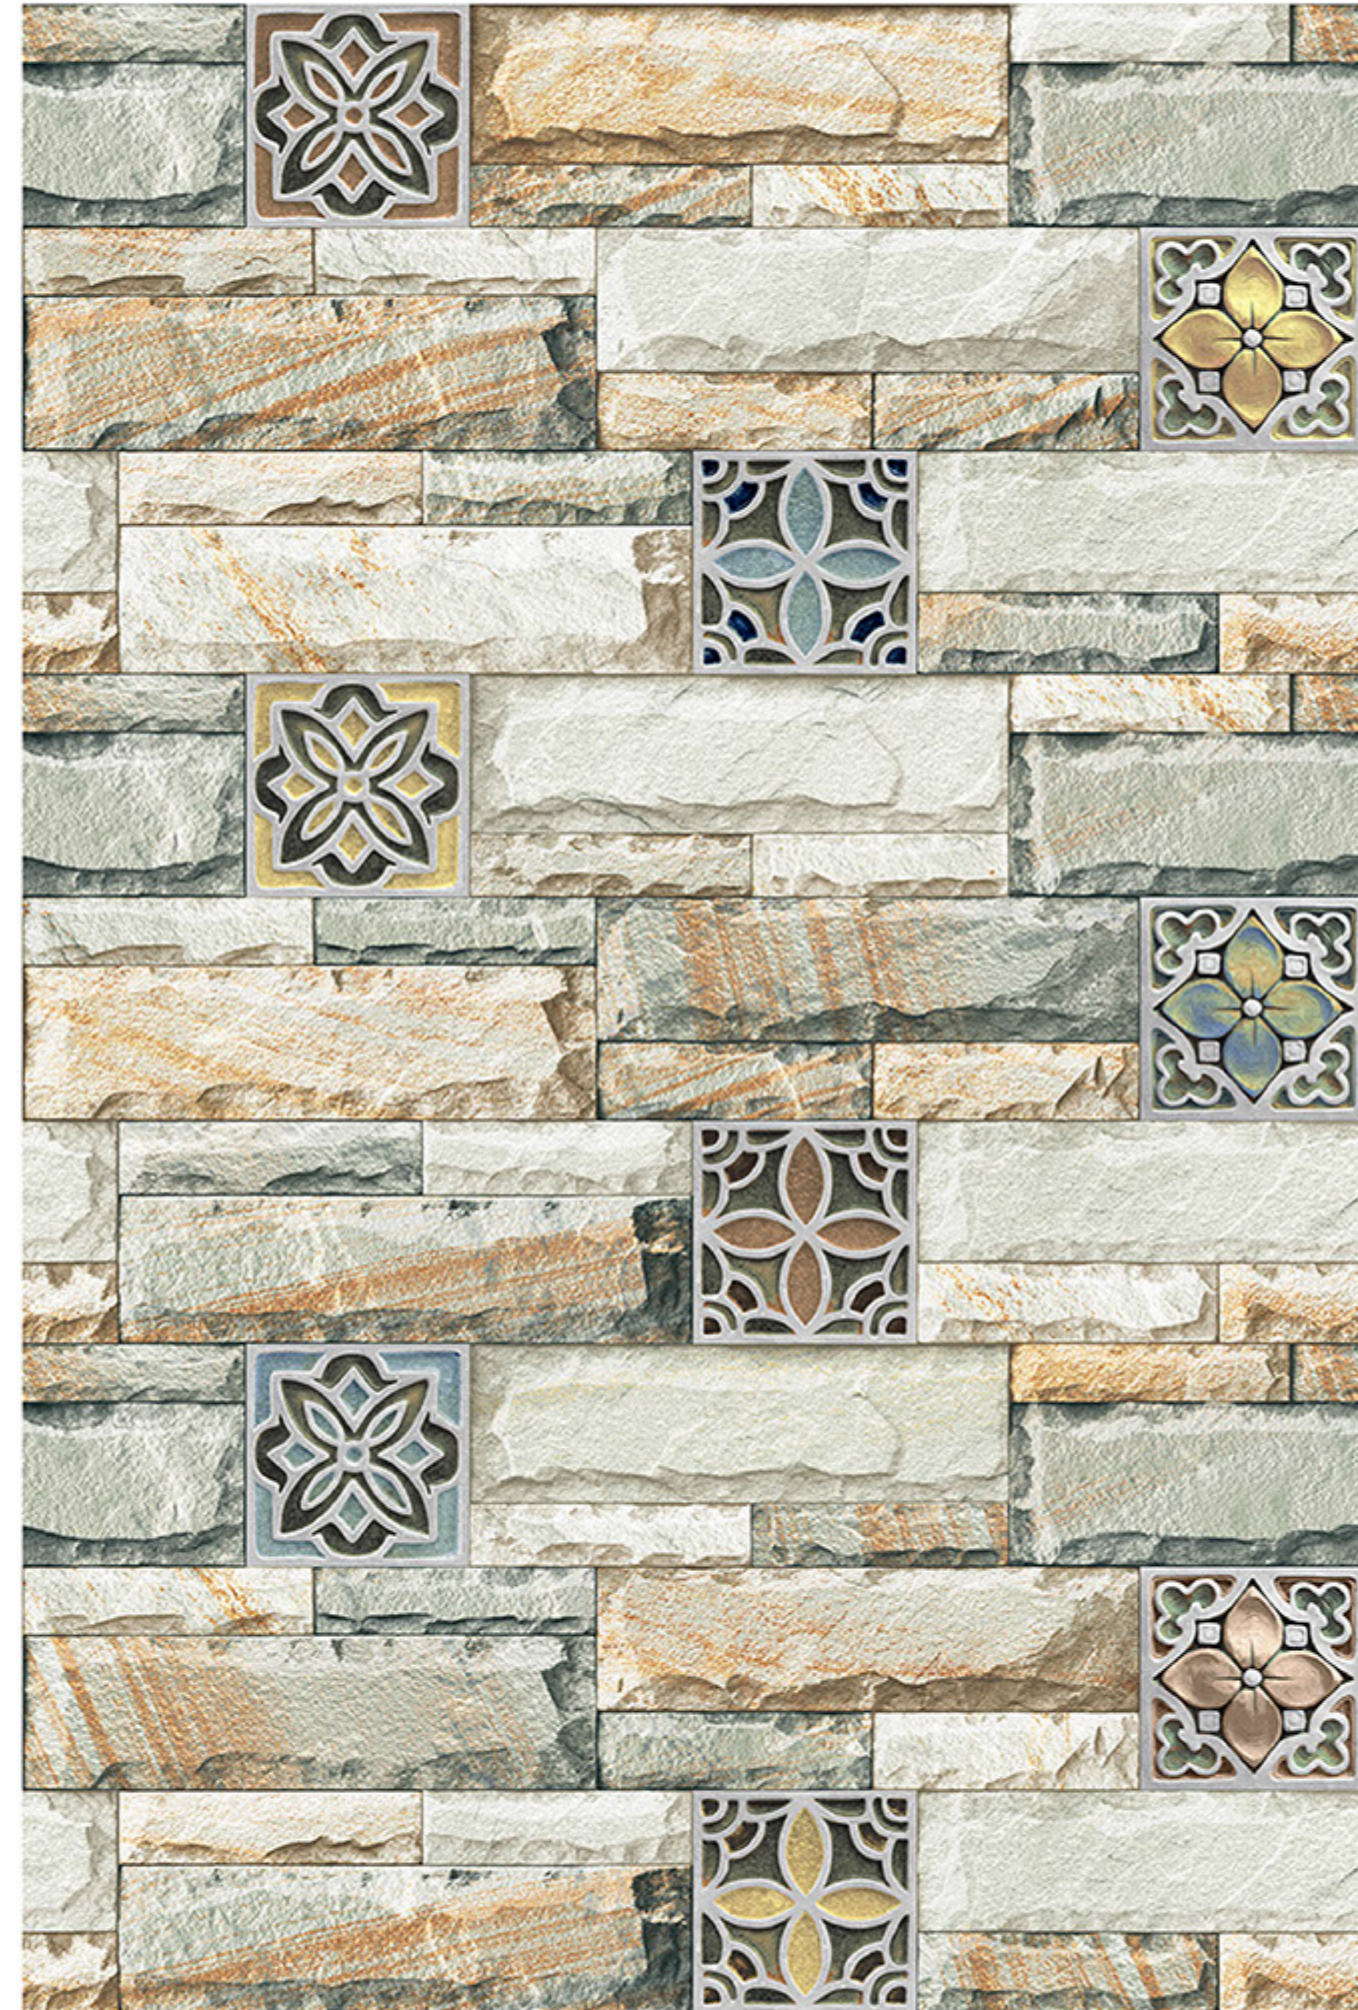

# BURGOS\_12

RANDOM  
DESIGN

HIGH-DEEP  
PUNCH

DURABLE  
BODY

NATURAL  
LOOK

100%  
WATER PROOF