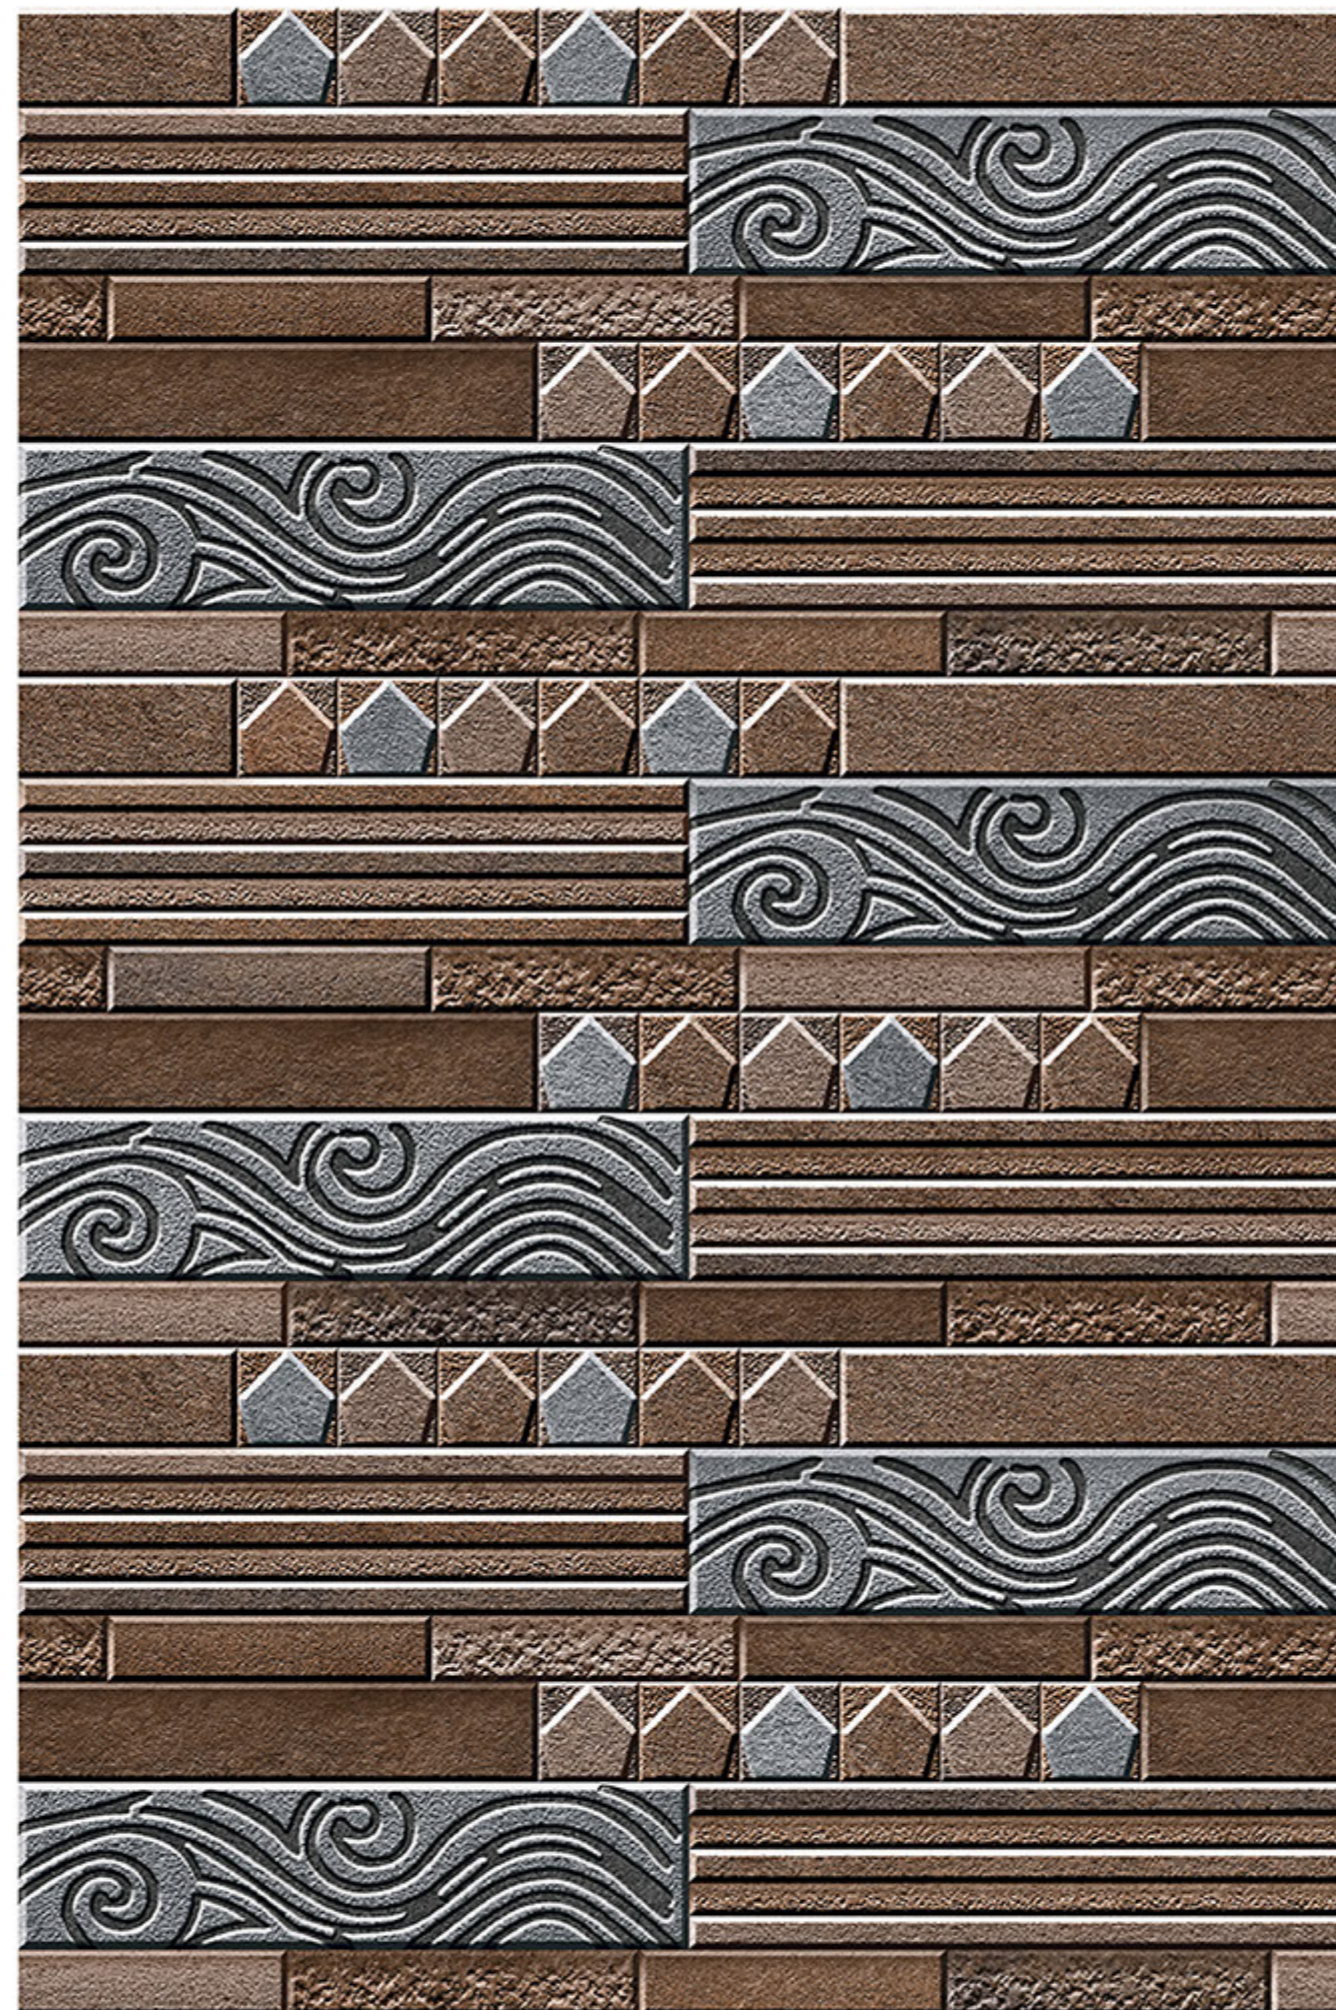

# HUELVA\_08

RANDOM  
DESIGN

HIGH-DEEP  
PUNCH

DURABLE  
BODY

NATURAL  
LOOK

100%  
WATER PROOF