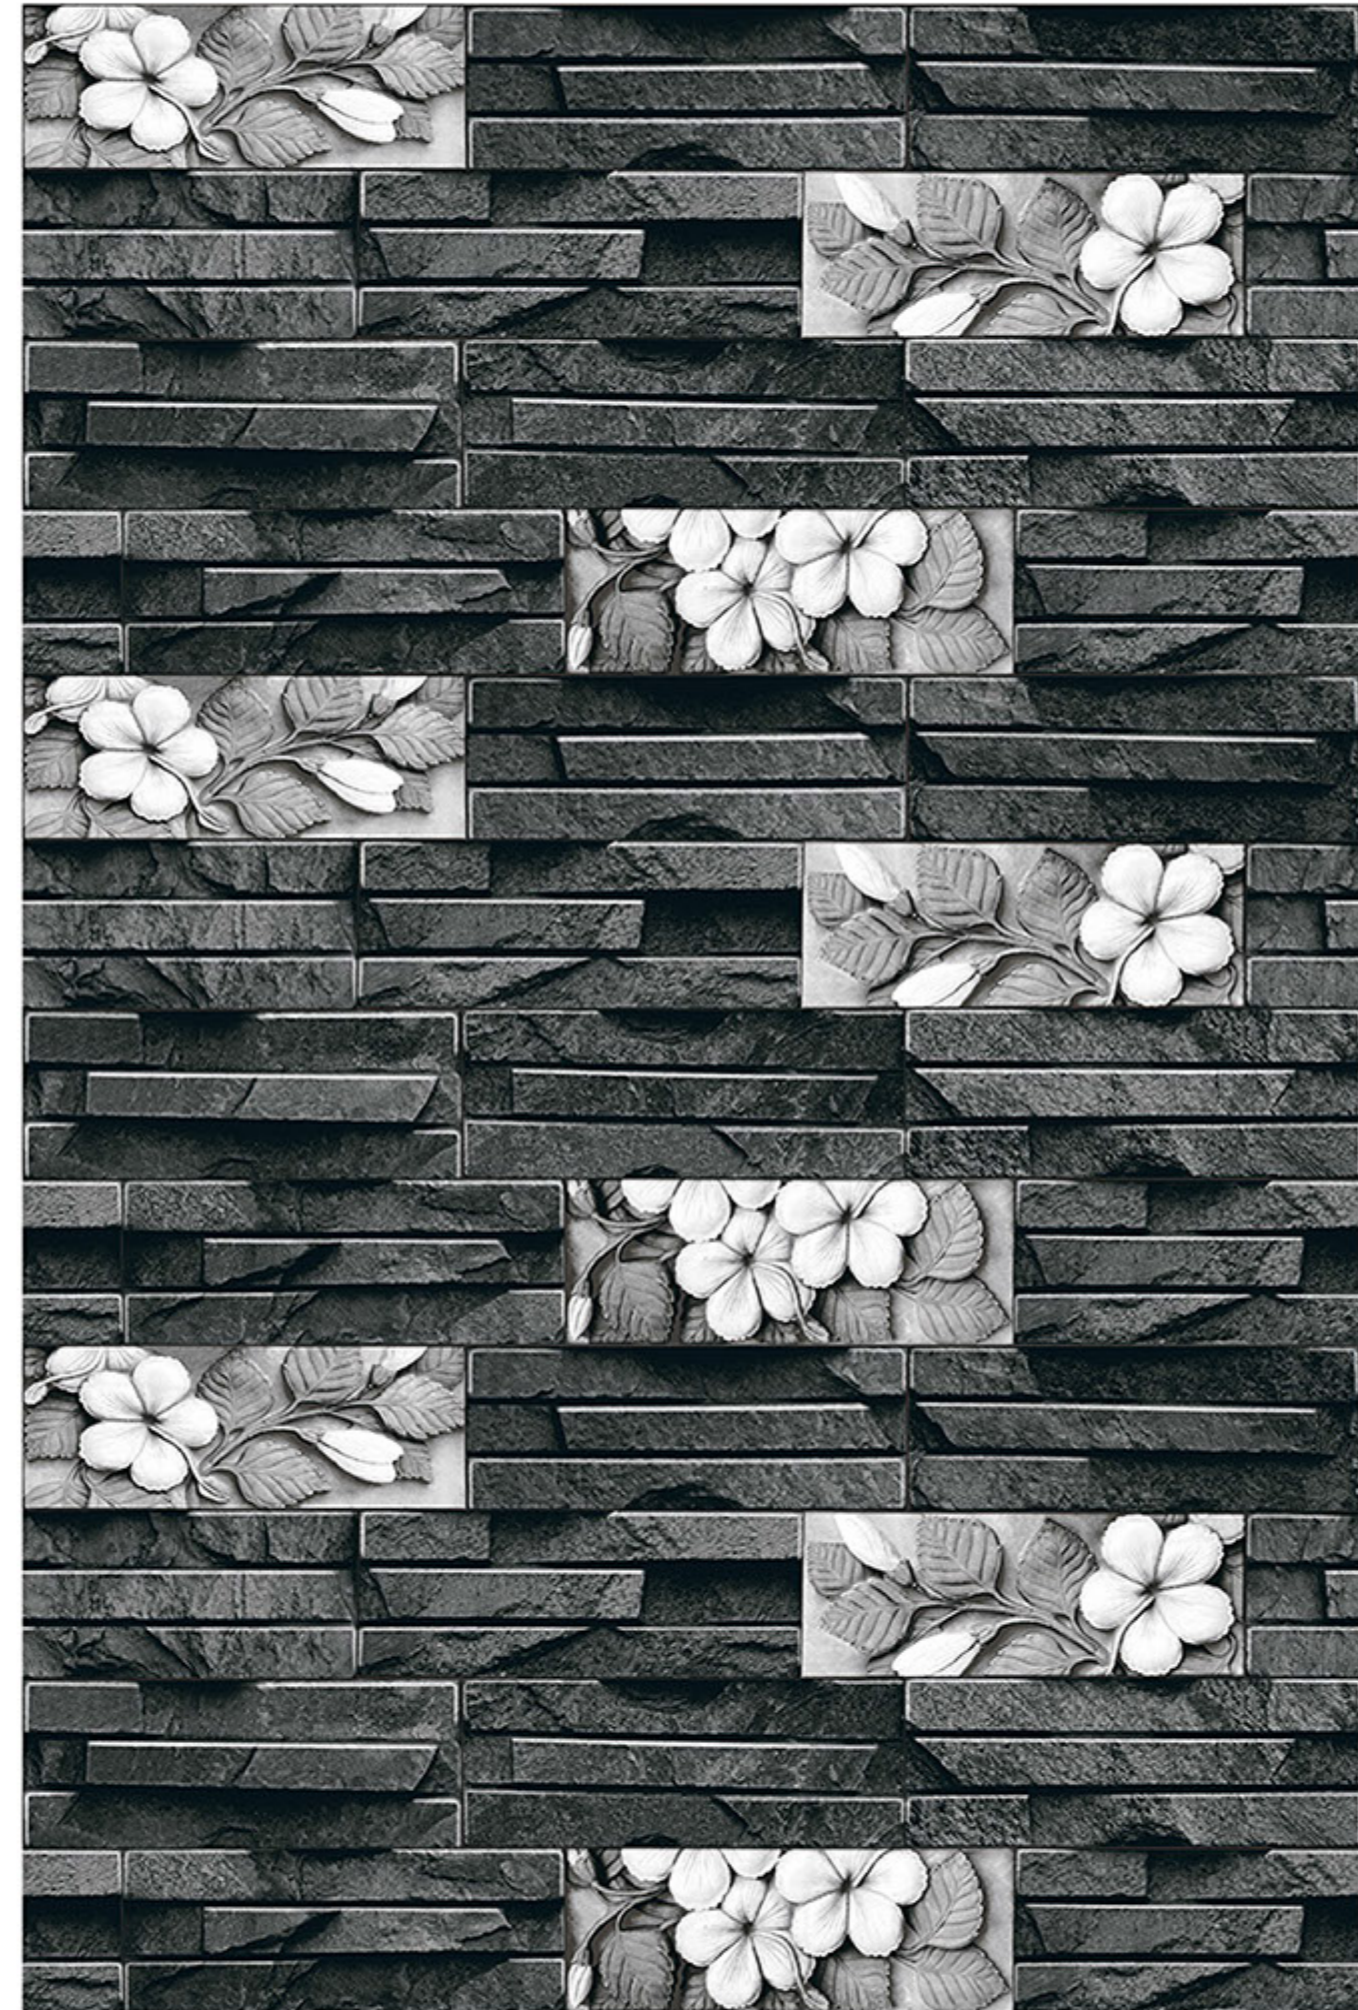

# PALMA\_09

RANDOM  
DESIGN

HIGH-DEEP  
PUNCH

DURABLE  
BODY

NATURAL  
LOOK

100%  
WATER PROOF