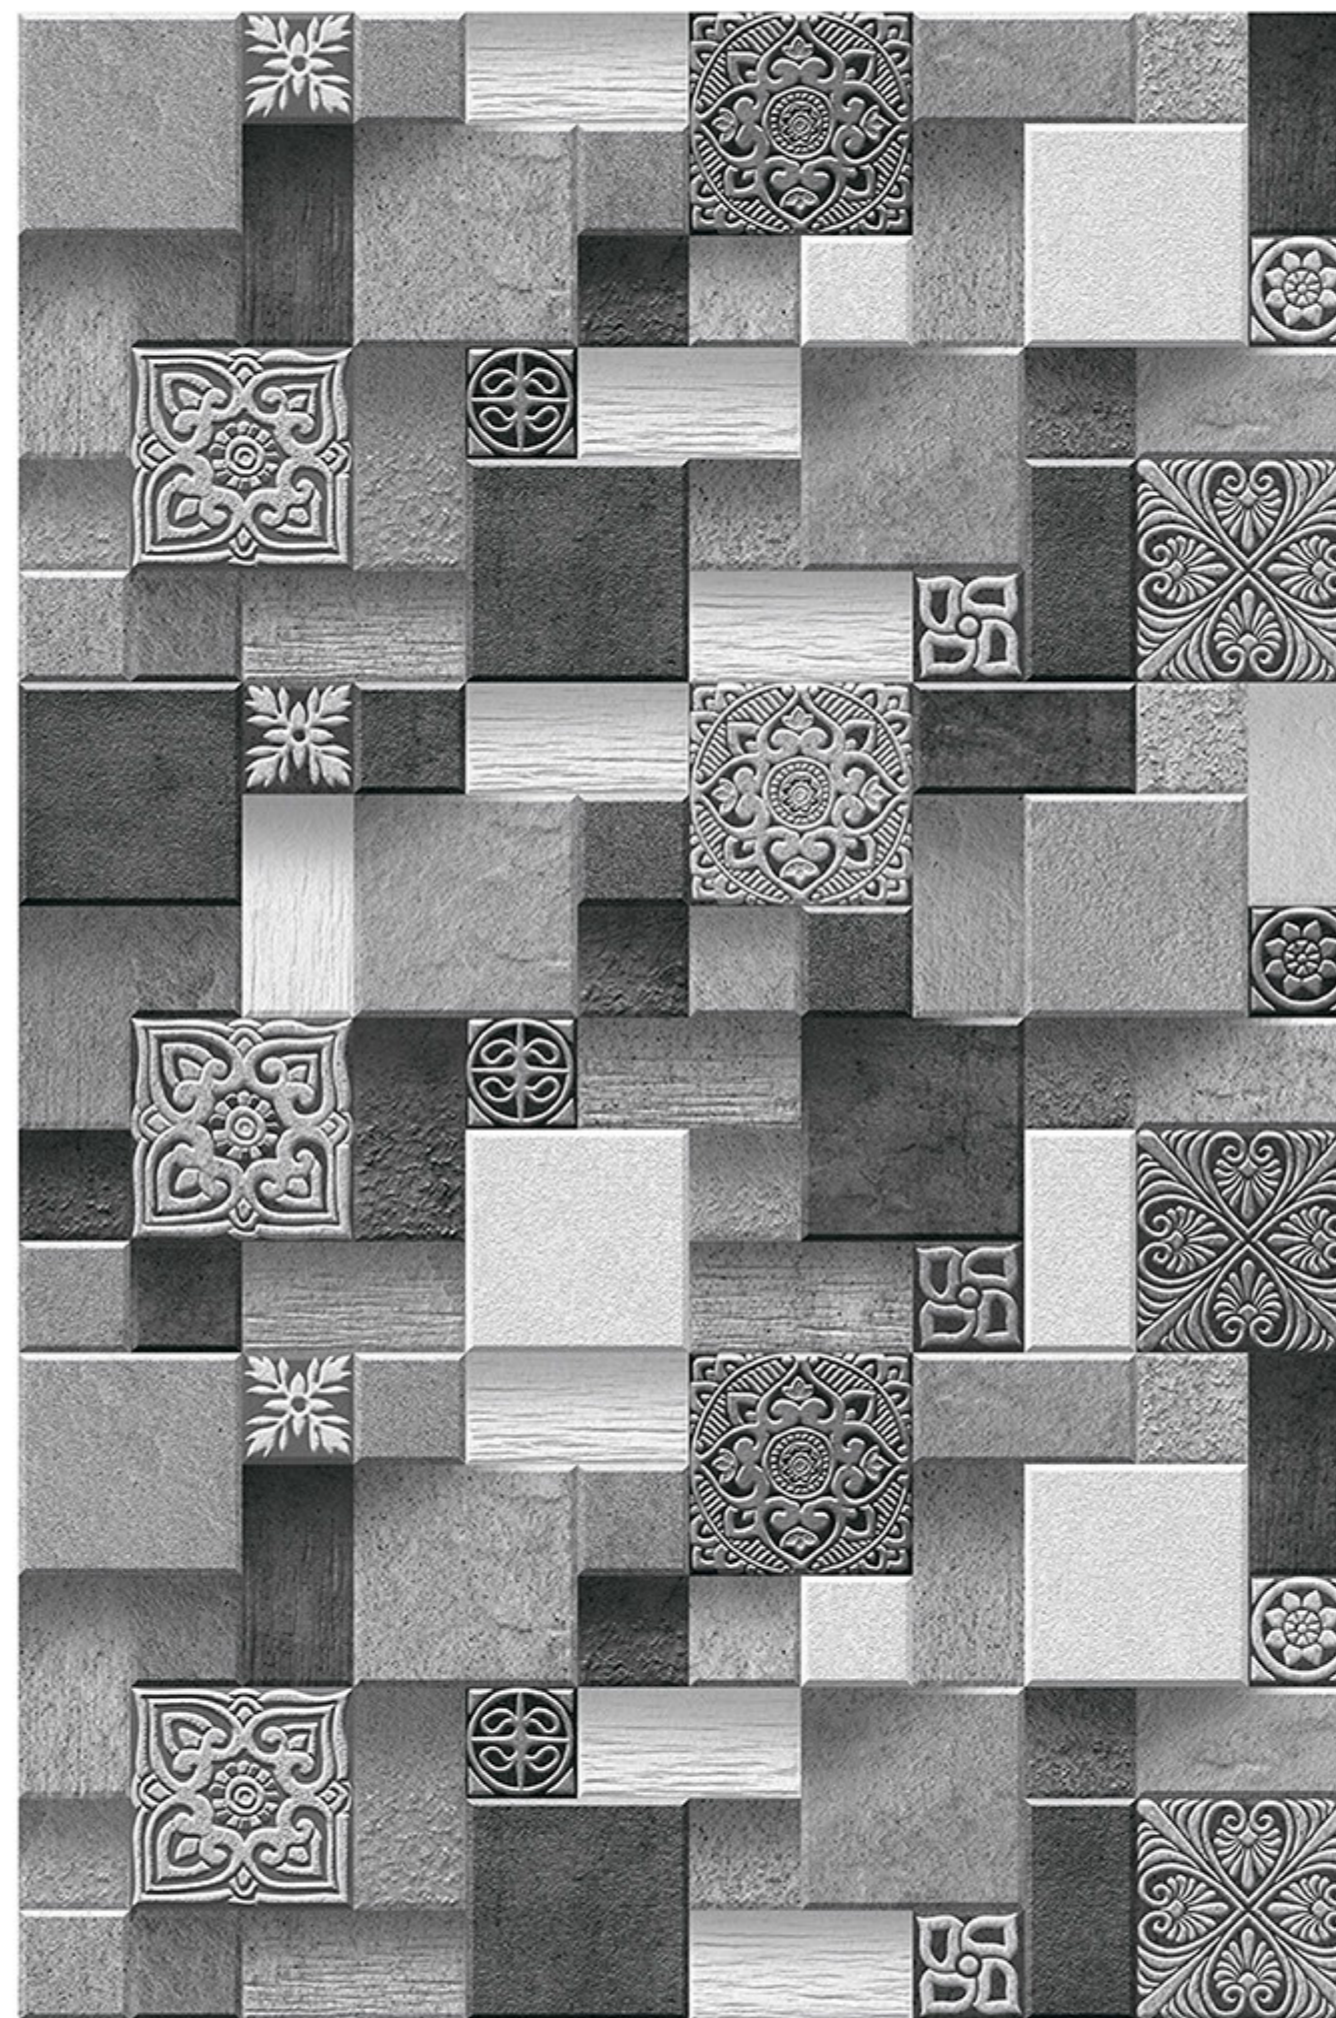

# LLEIDA\_05

RANDOM  
DESIGN

HIGH-DEEP  
PUNCH

DURABLE  
BODY

NATURAL  
LOOK

100%  
WATER PROOF