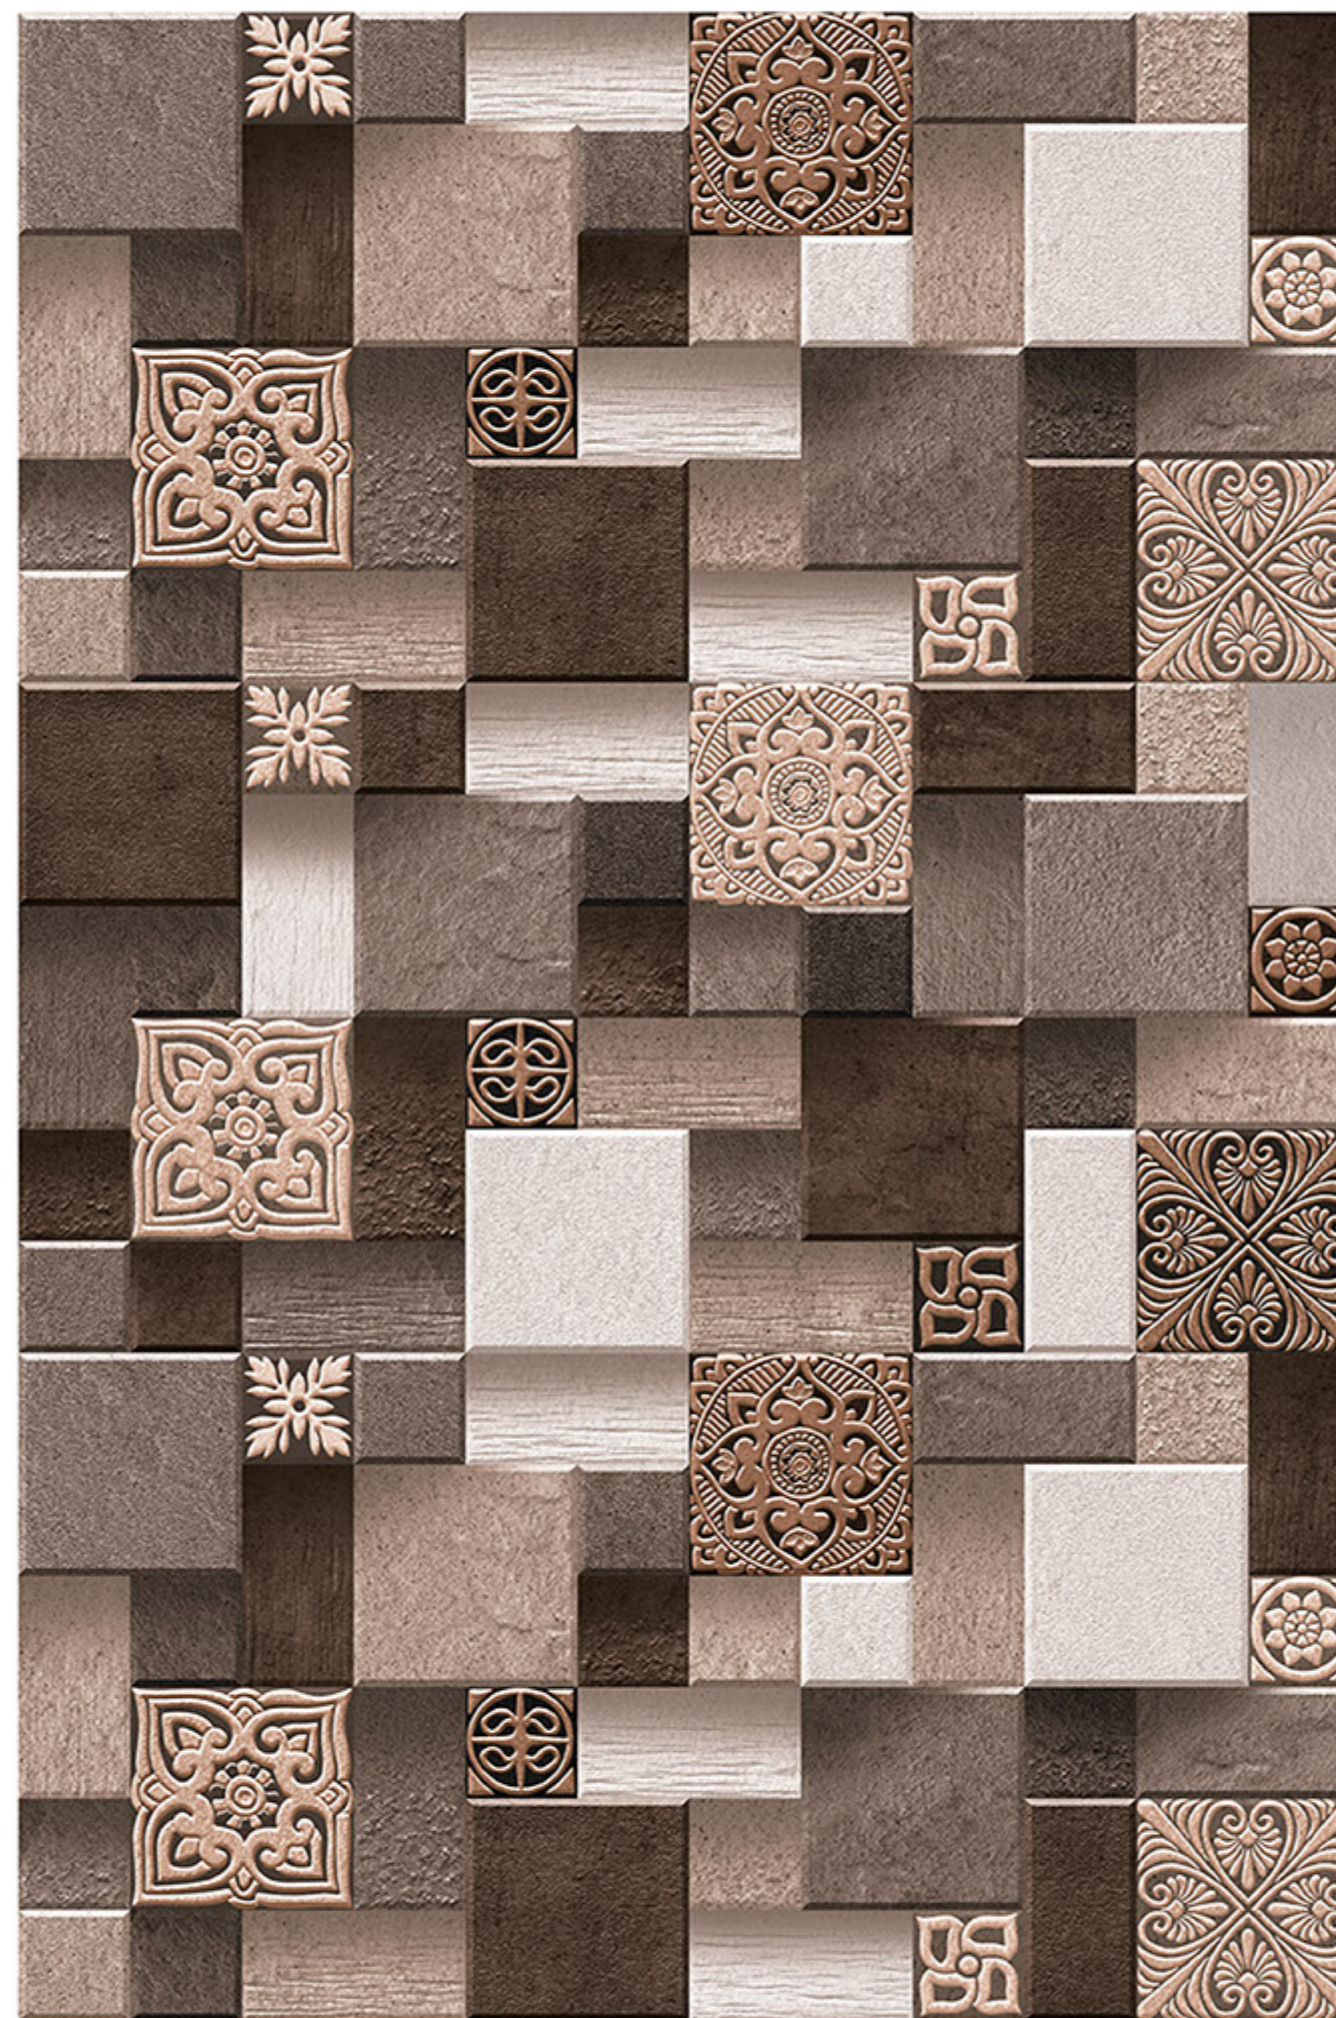

# LLEIDA\_09

RANDOM  
DESIGN

HIGH-DEEP  
PUNCH

DURABLE  
BODY

NATURAL  
LOOK

100%  
WATER PROOF