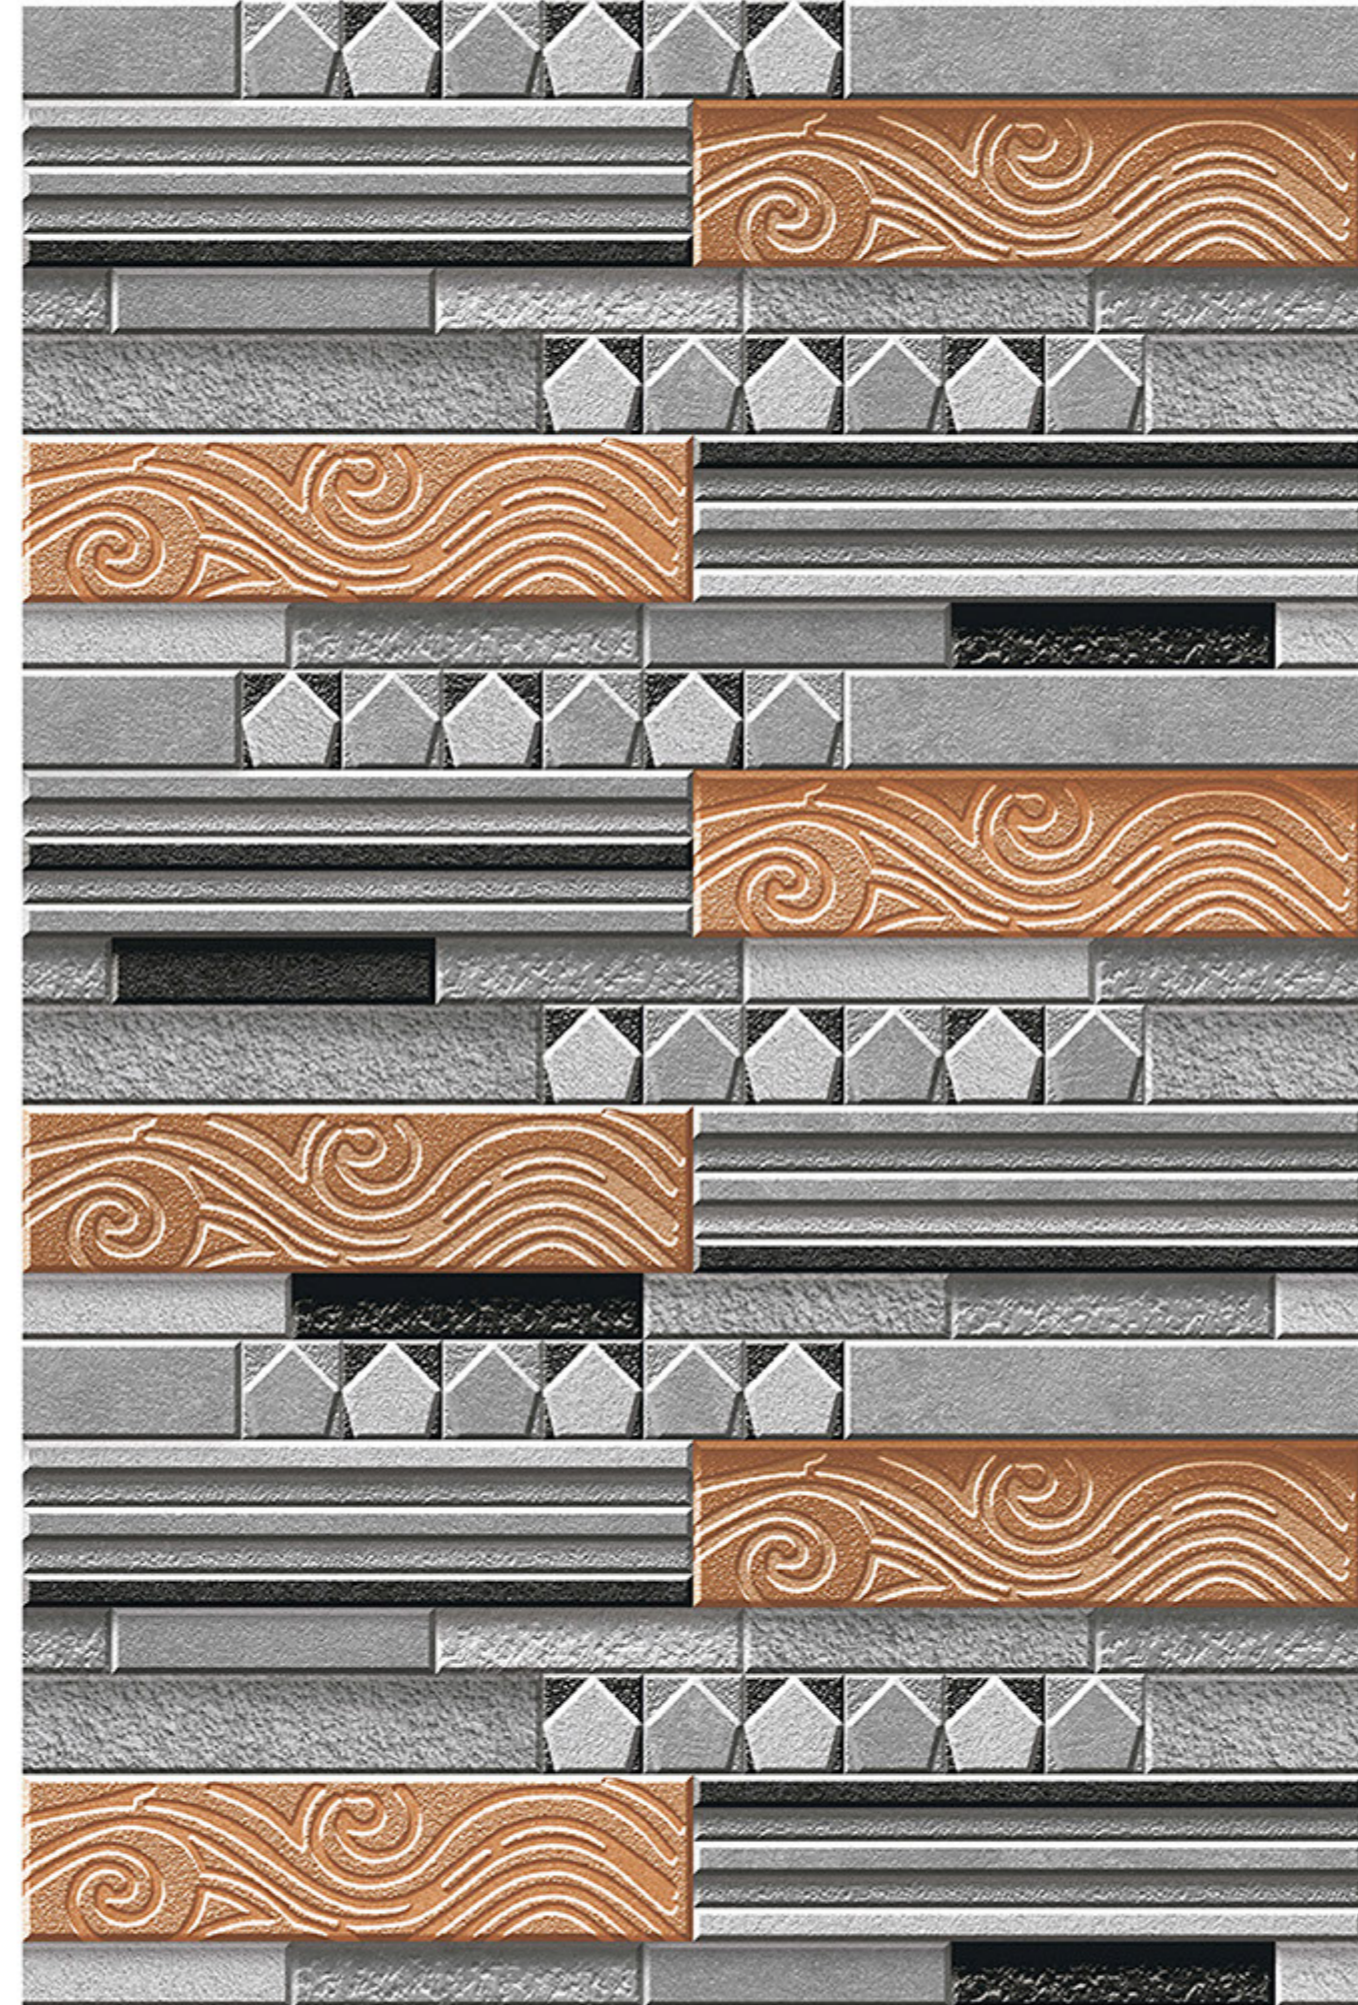

# HUELVA\_07

RANDOM  
DESIGN

HIGH-DEEP  
PUNCH

DURABLE  
BODY

NATURAL  
LOOK

100%  
WATER PROOF