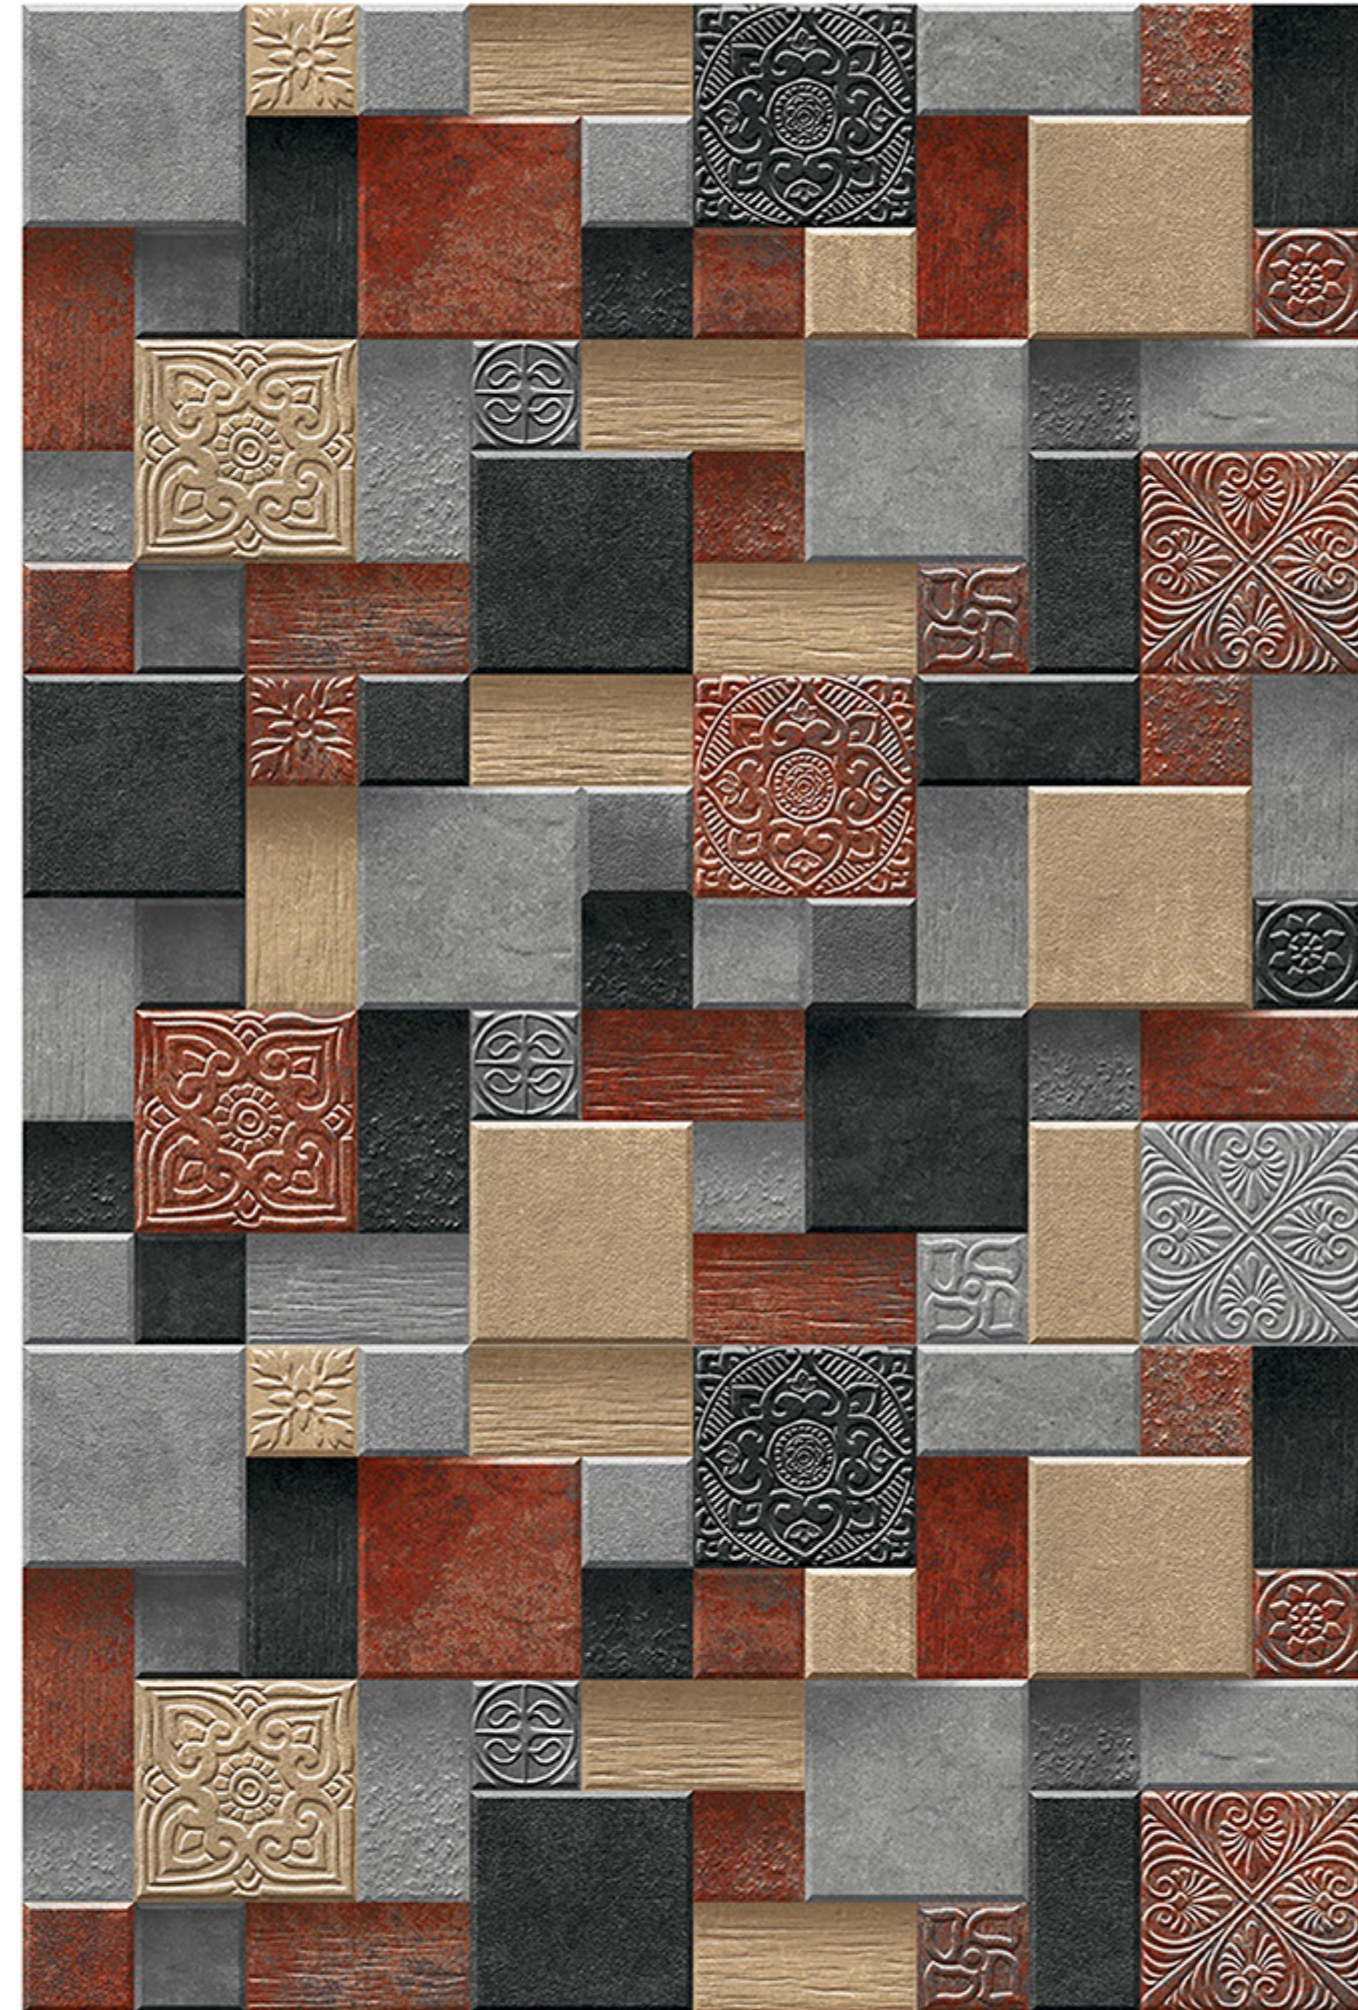

# LLEIDA\_12

RANDOM  
DESIGN

HIGH-DEEP  
PUNCH

DURABLE  
BODY

NATURAL  
LOOK

100%  
WATER PROOF