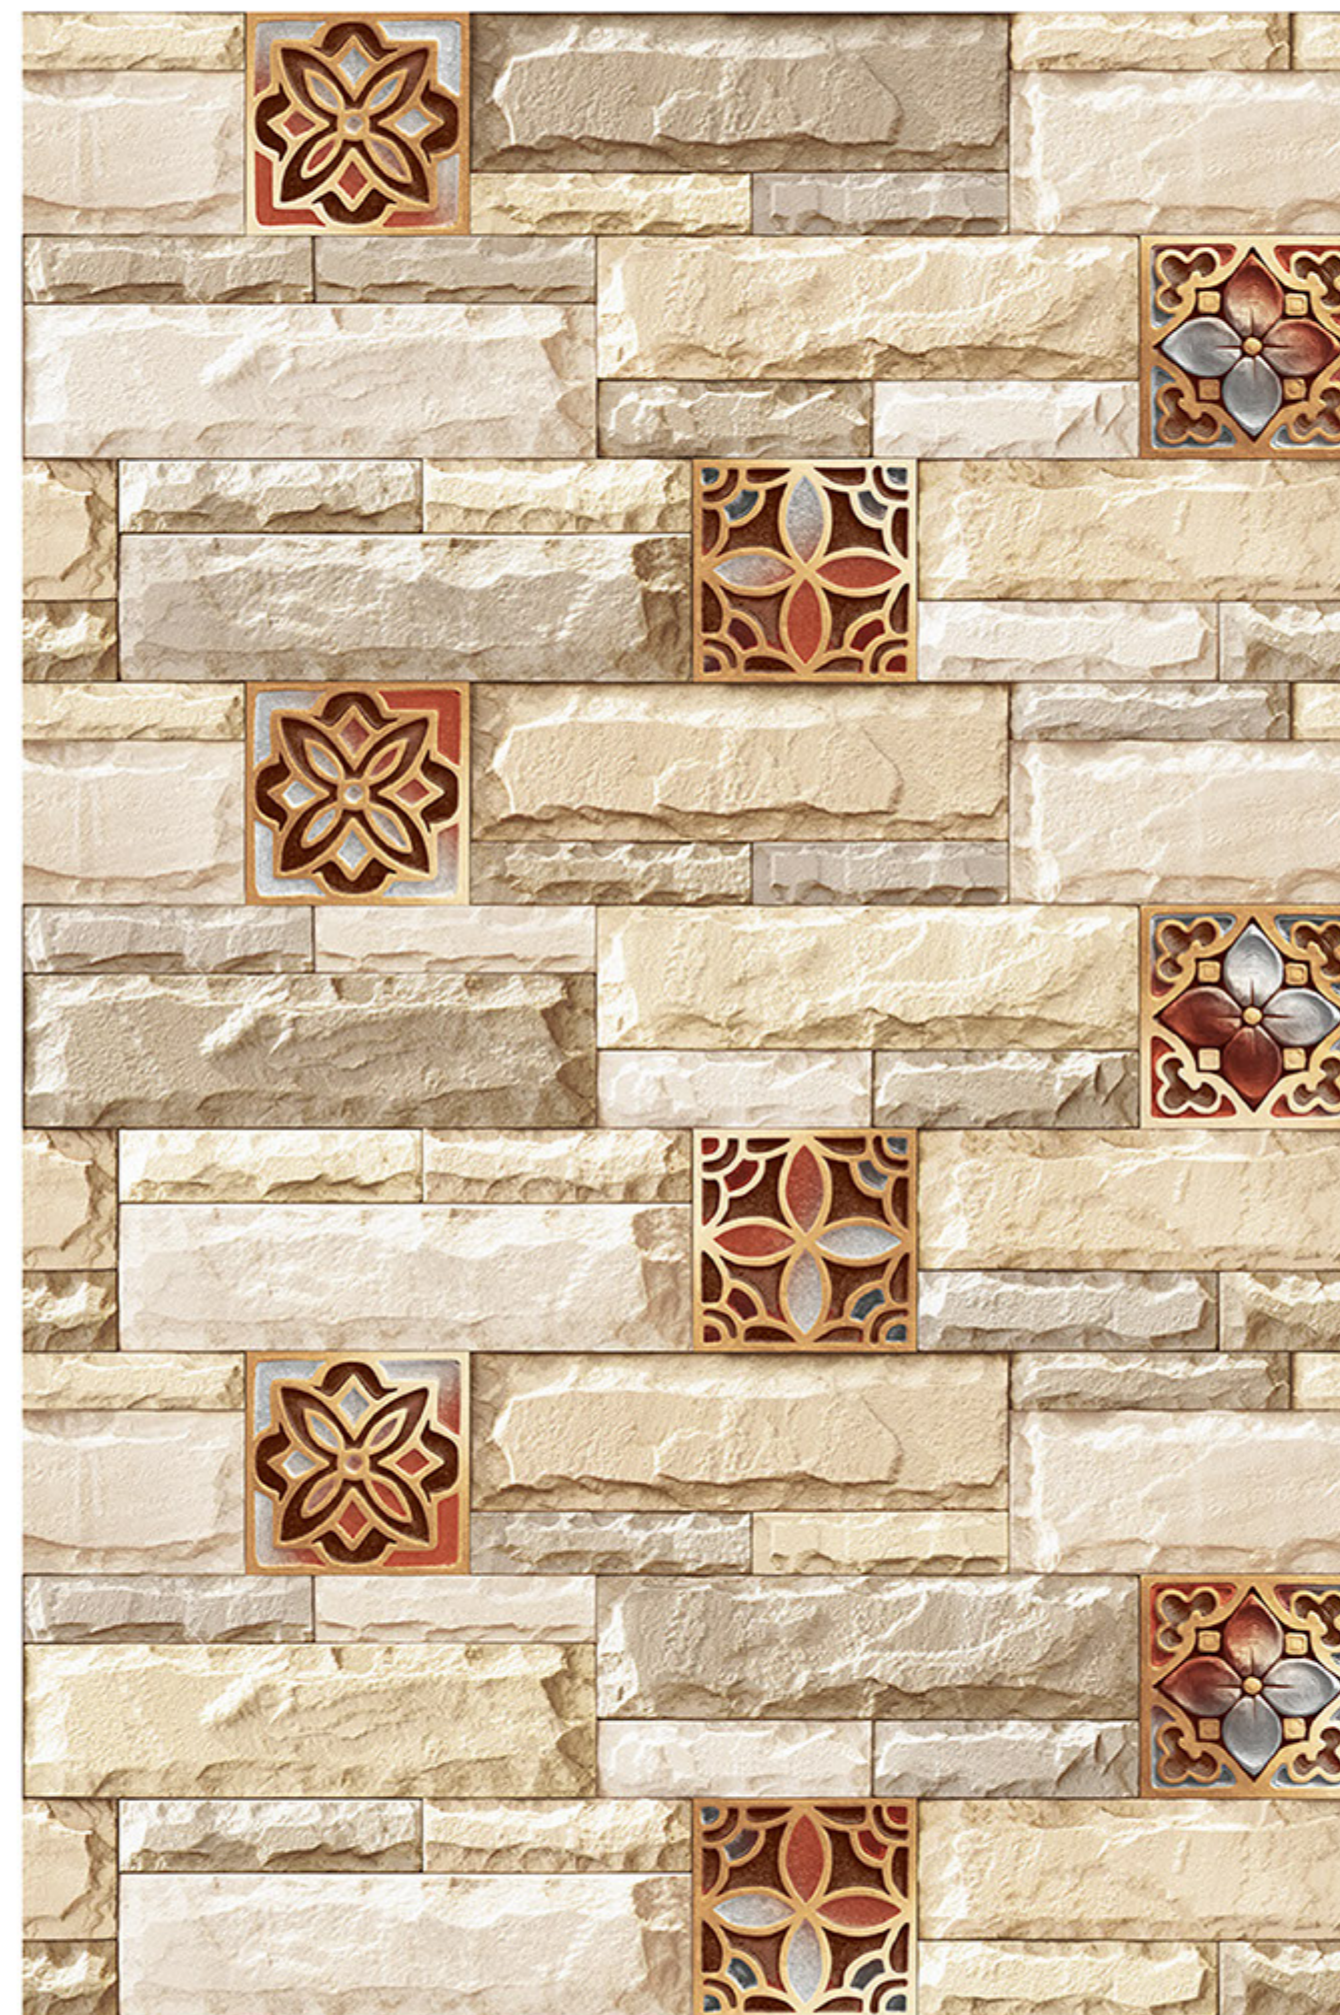

# BURGOS\_09

RANDOM  
DESIGN

HIGH-DEEP  
PUNCH

DURABLE  
BODY

NATURAL  
LOOK

100%  
WATER PROOF