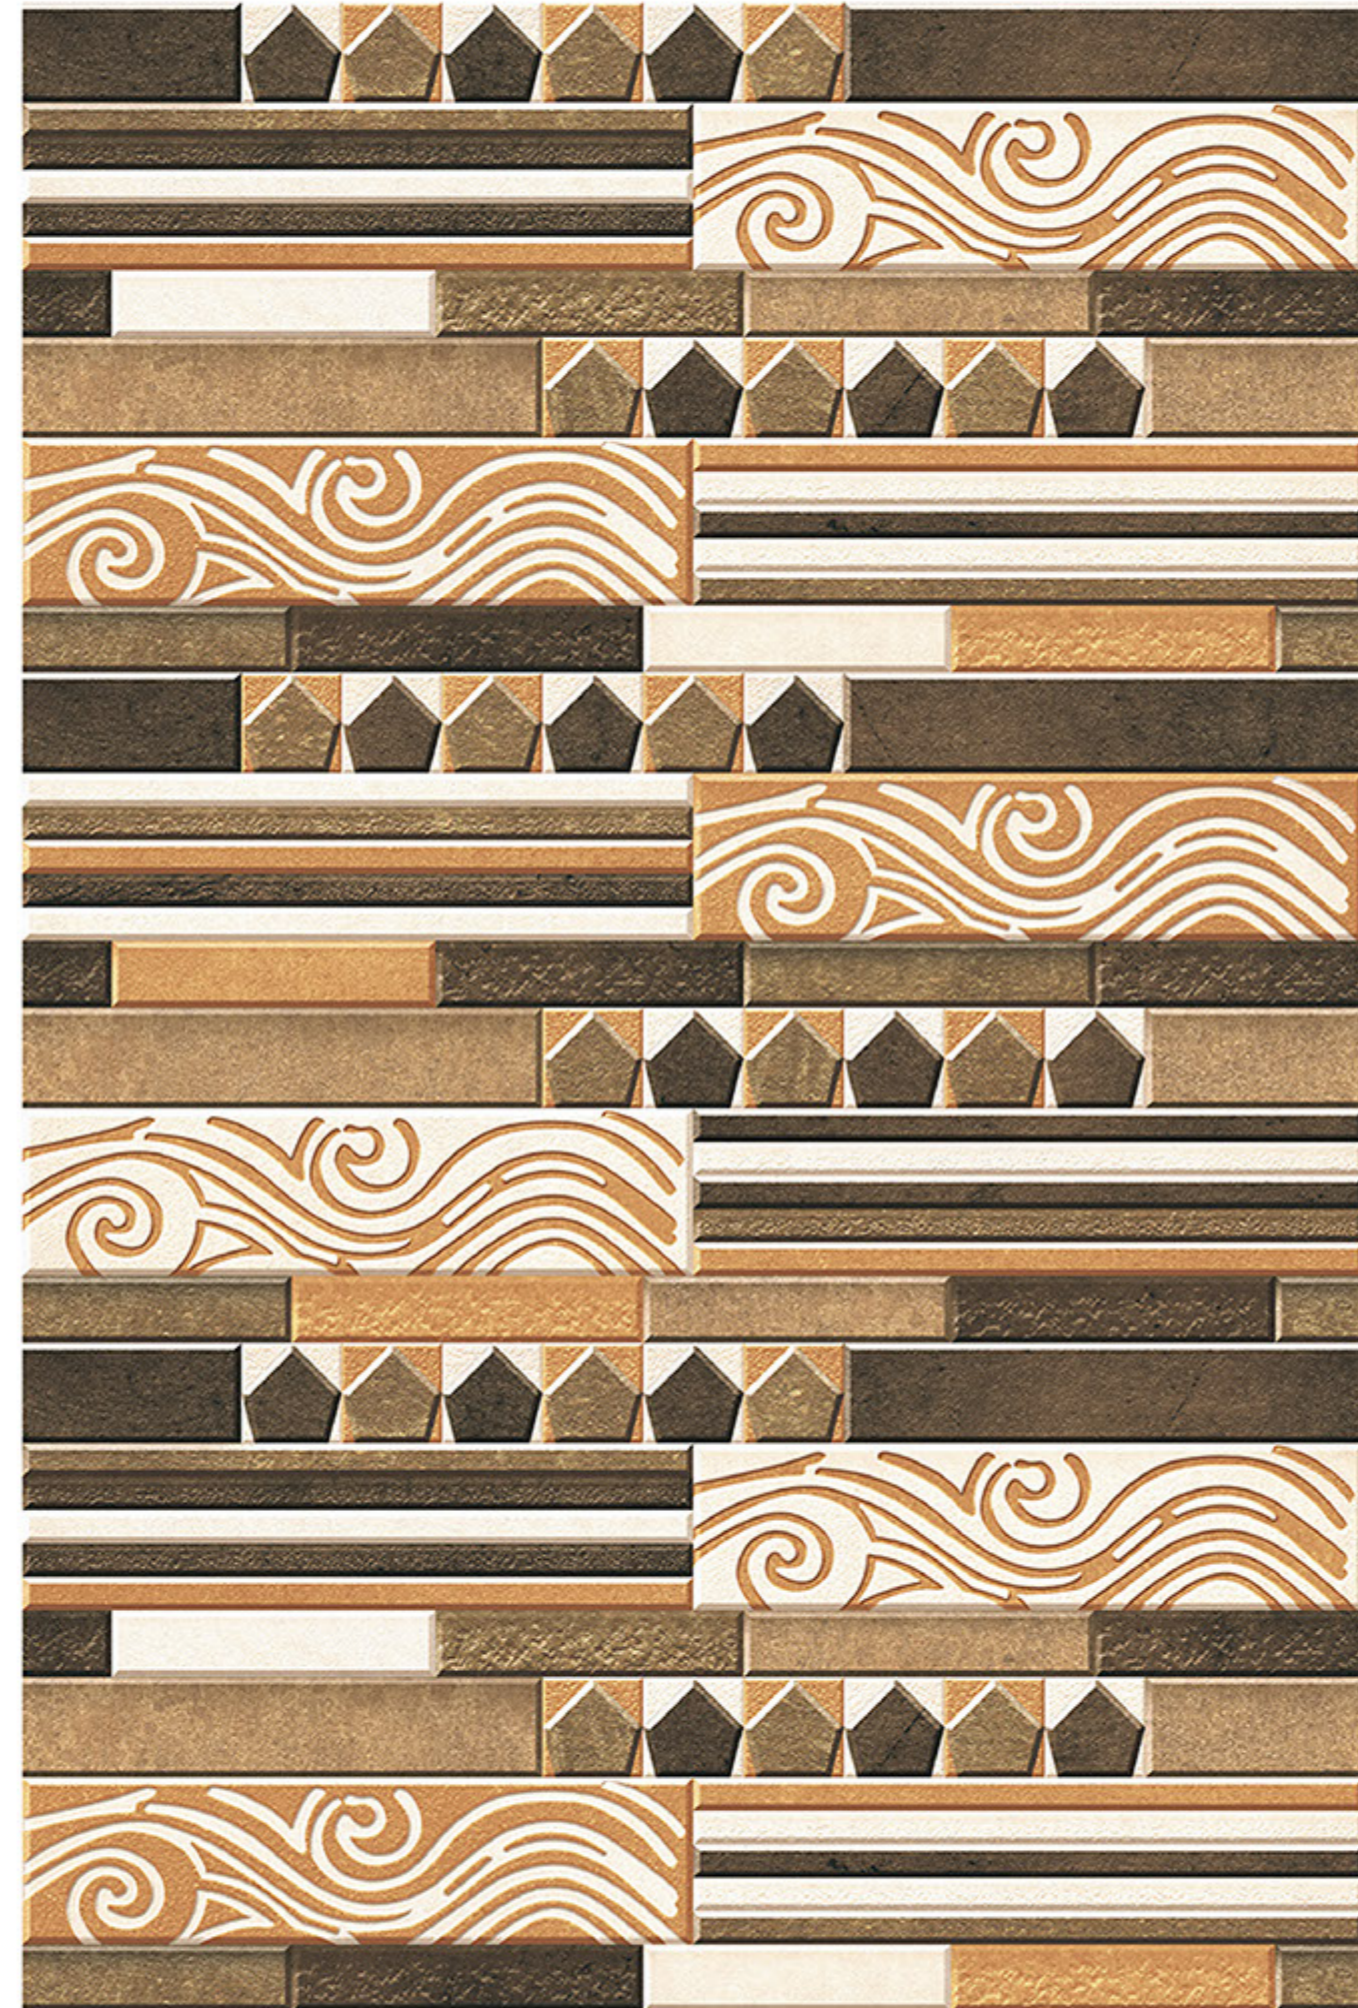

# HUELVA\_17

RANDOM  
DESIGN

HIGH-DEEP  
PUNCH

DURABLE  
BODY

NATURAL  
LOOK

100%  
WATER PROOF