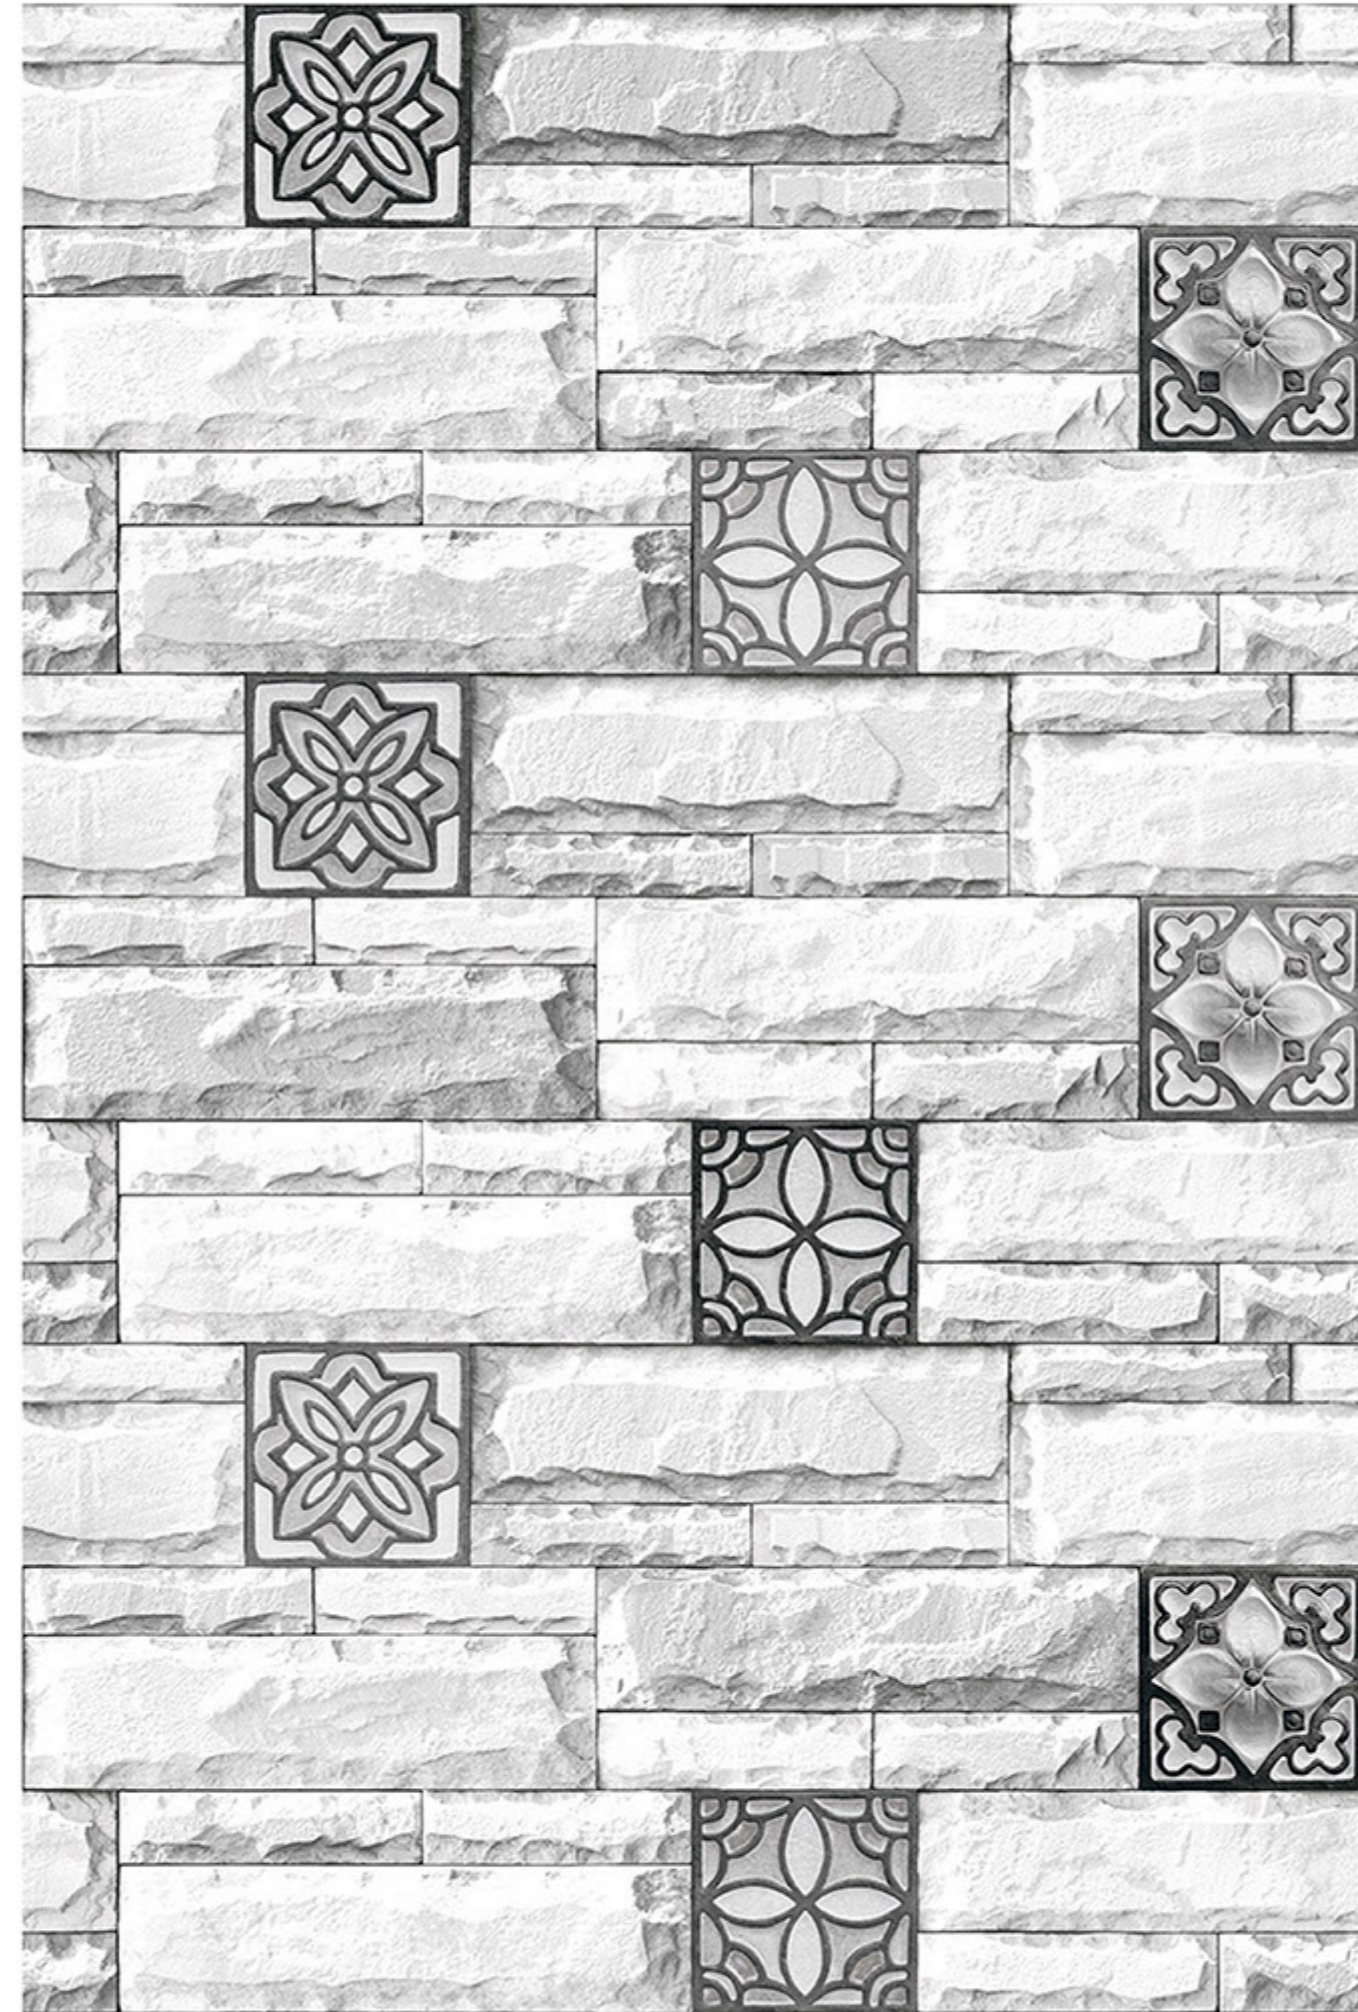

# BURGOS\_02

RANDOM  
DESIGN

HIGH-DEEP  
PUNCH

DURABLE  
BODY

NATURAL  
LOOK

100%  
WATER PROOF