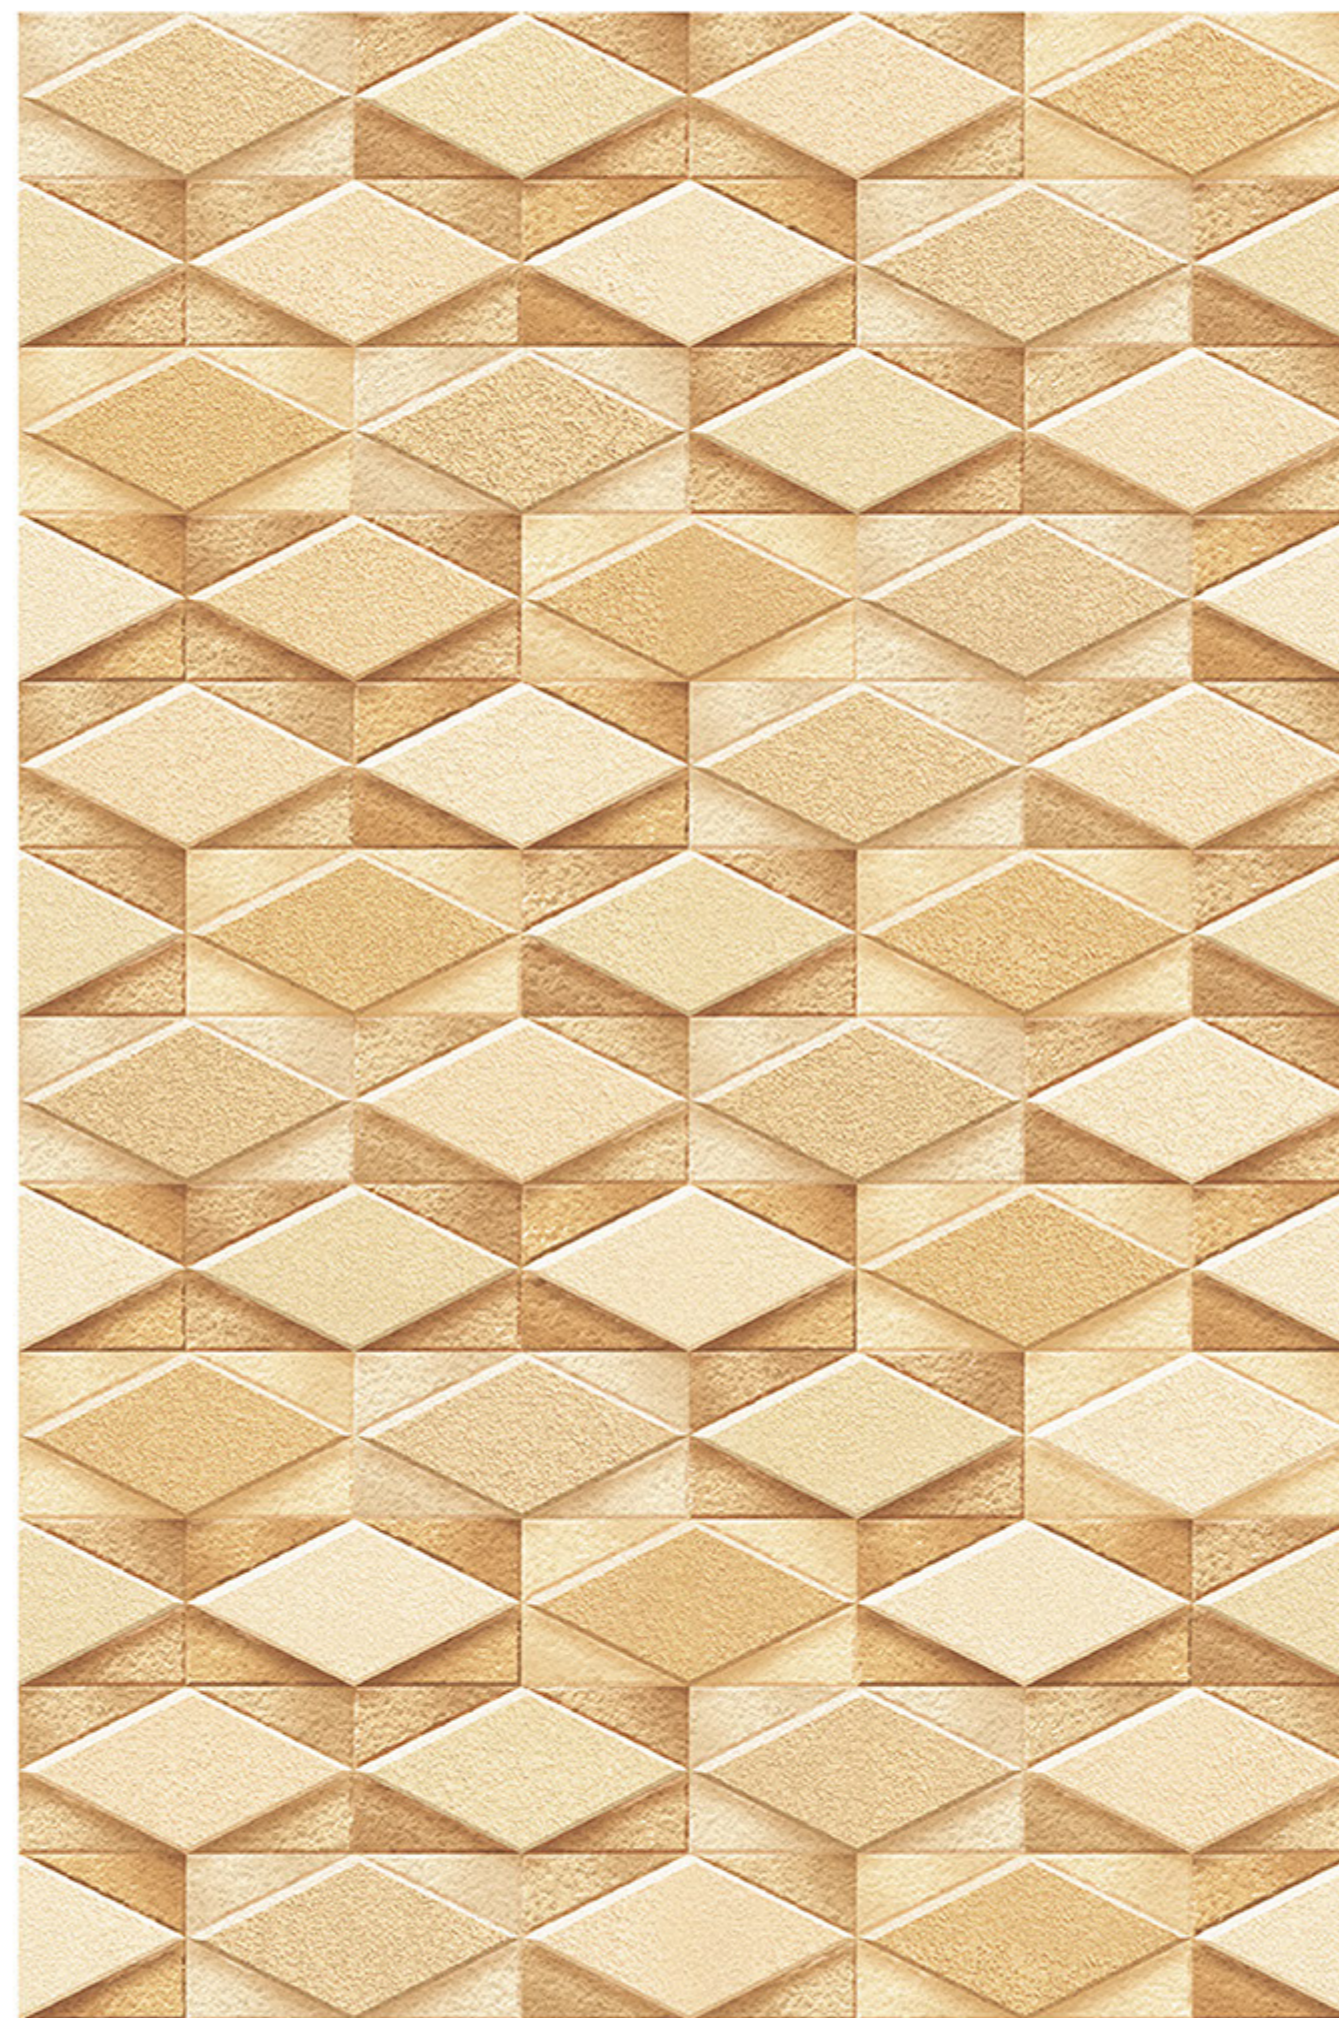

RANDOM
DESIGN

HIGH-DEEP
PUNCH

DURABLE
BODY

NATURAL
LOOK

100%
WATER PROOF

CAGLIARI_02

RANDOM
DESIGN

HIGH-DEEP
PUNCH