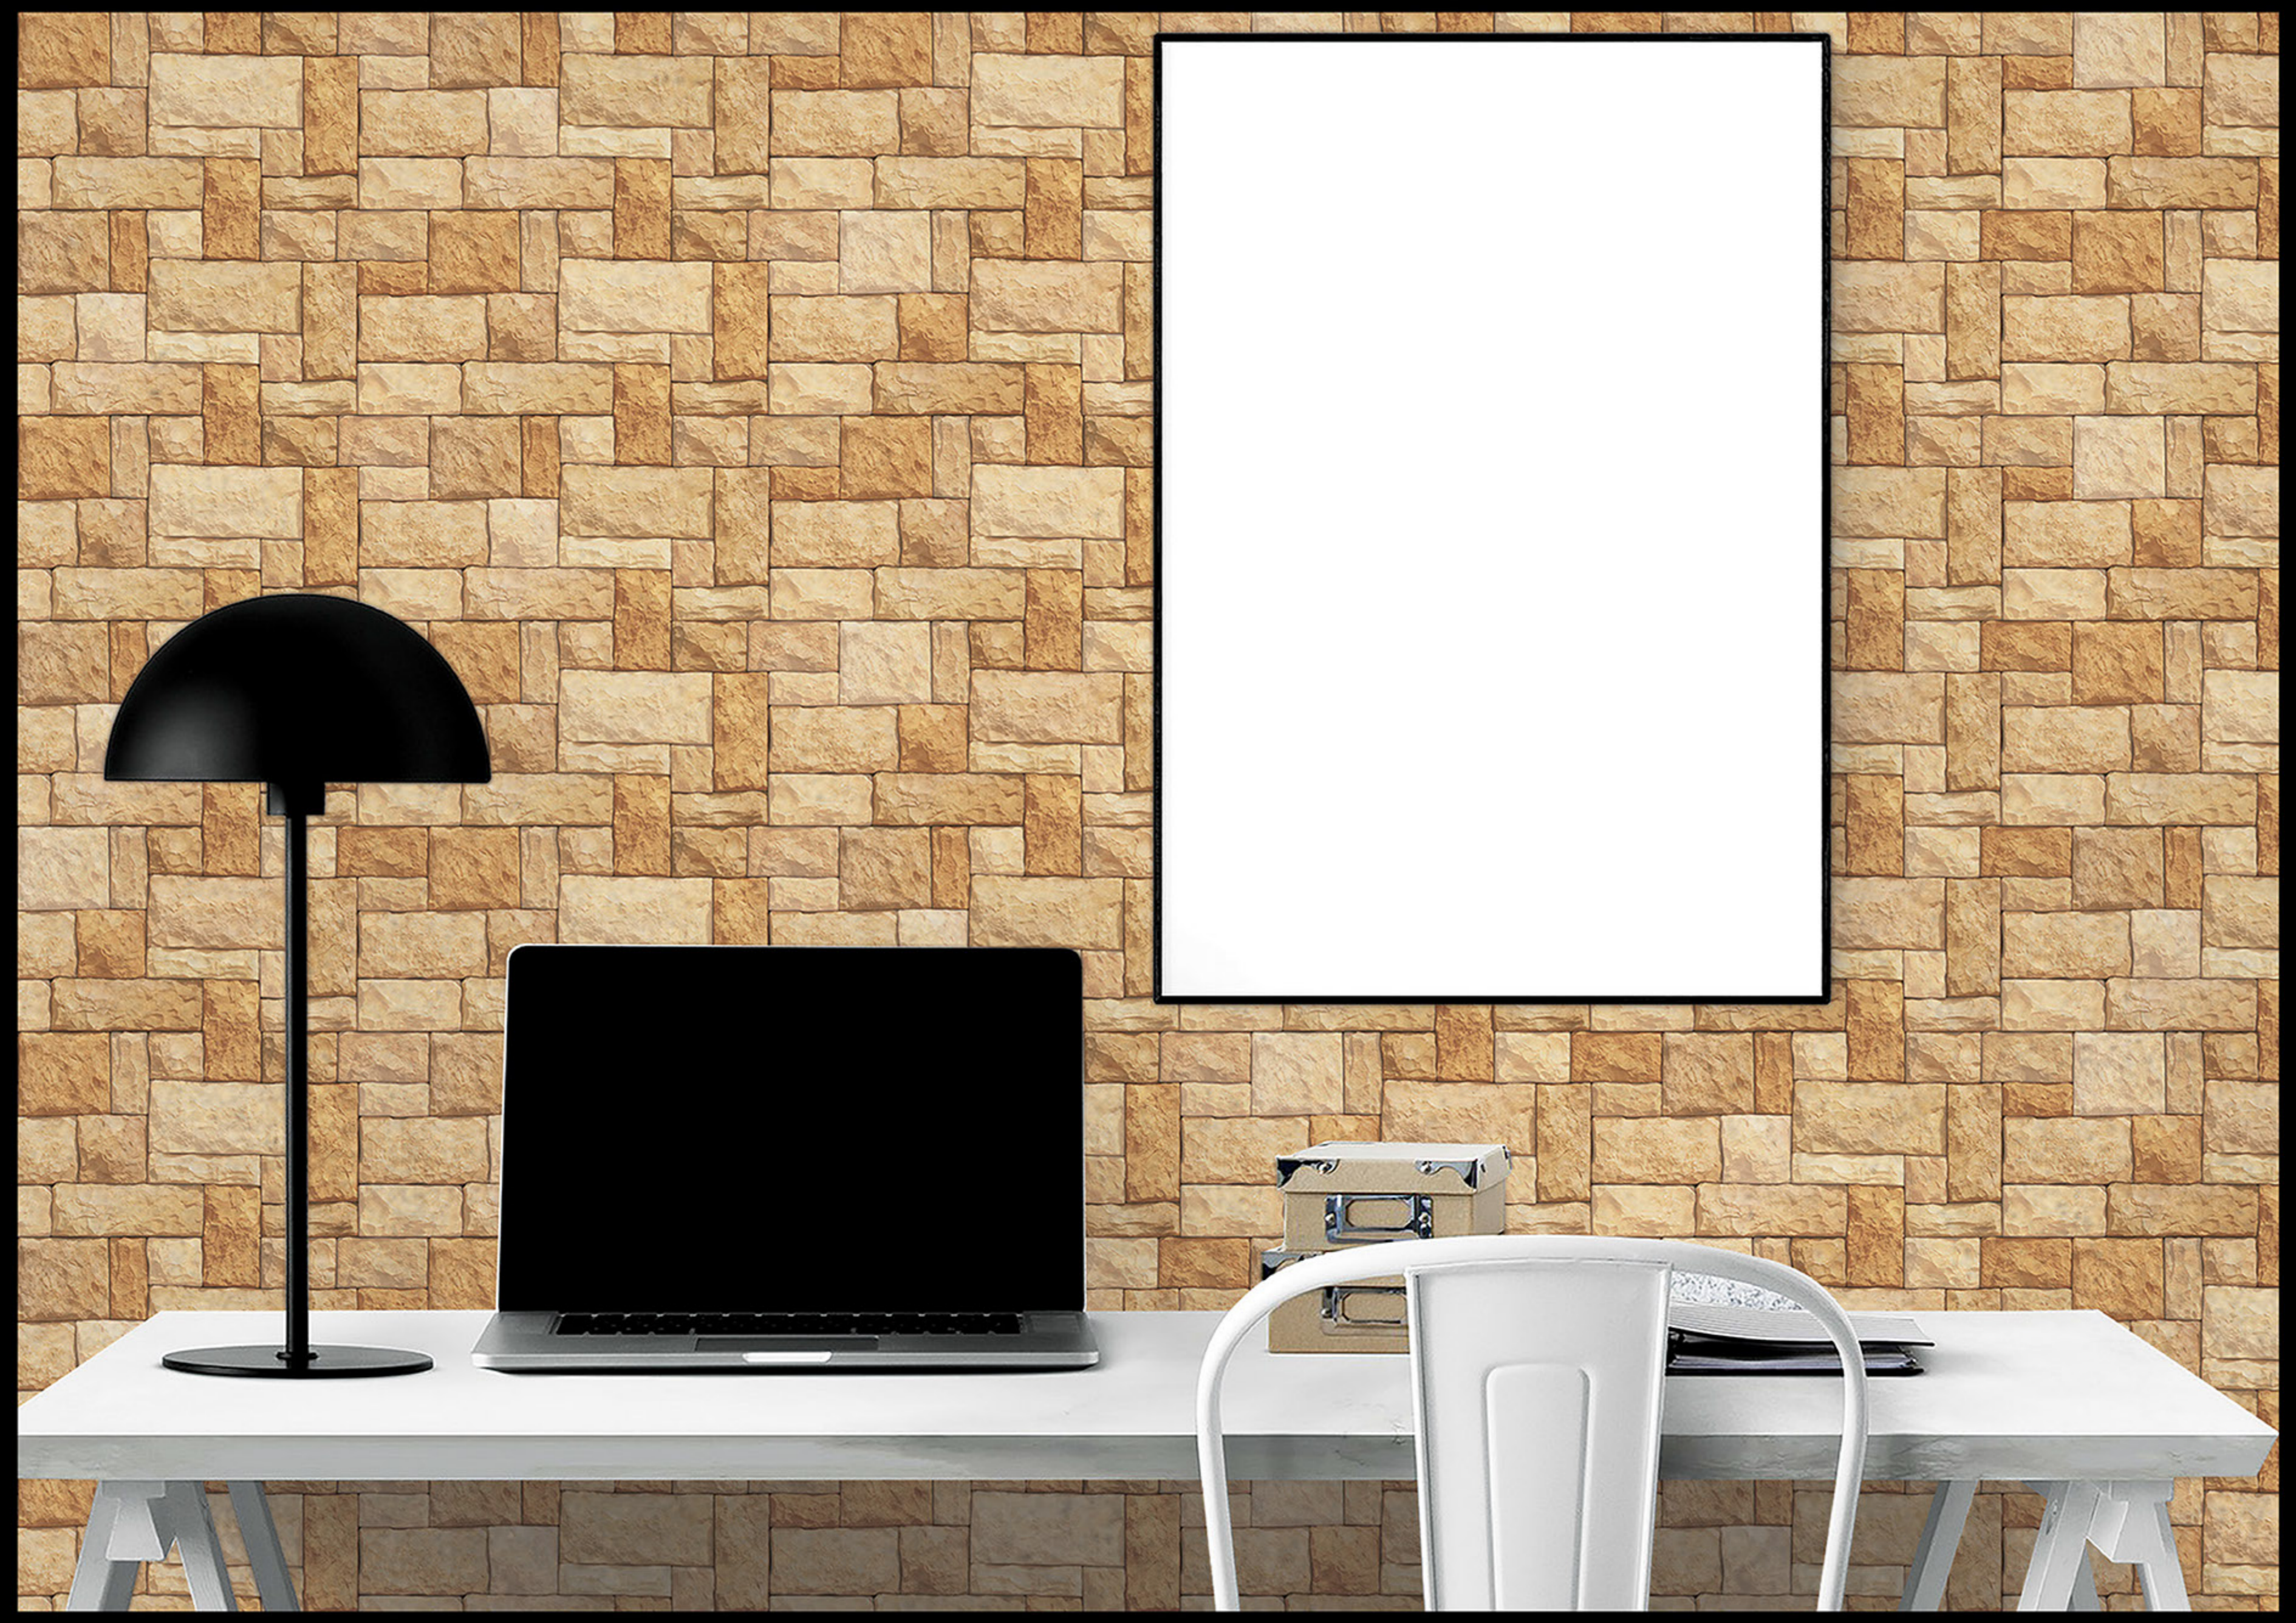

PRATO_10

RANDOM
DESIGN

HIGH-DEEP
PUNCH

DURABLE
BODY

NATURAL
LOOK

100%
WATER PROOF

PRATO_11

RANDOM
DESIGN