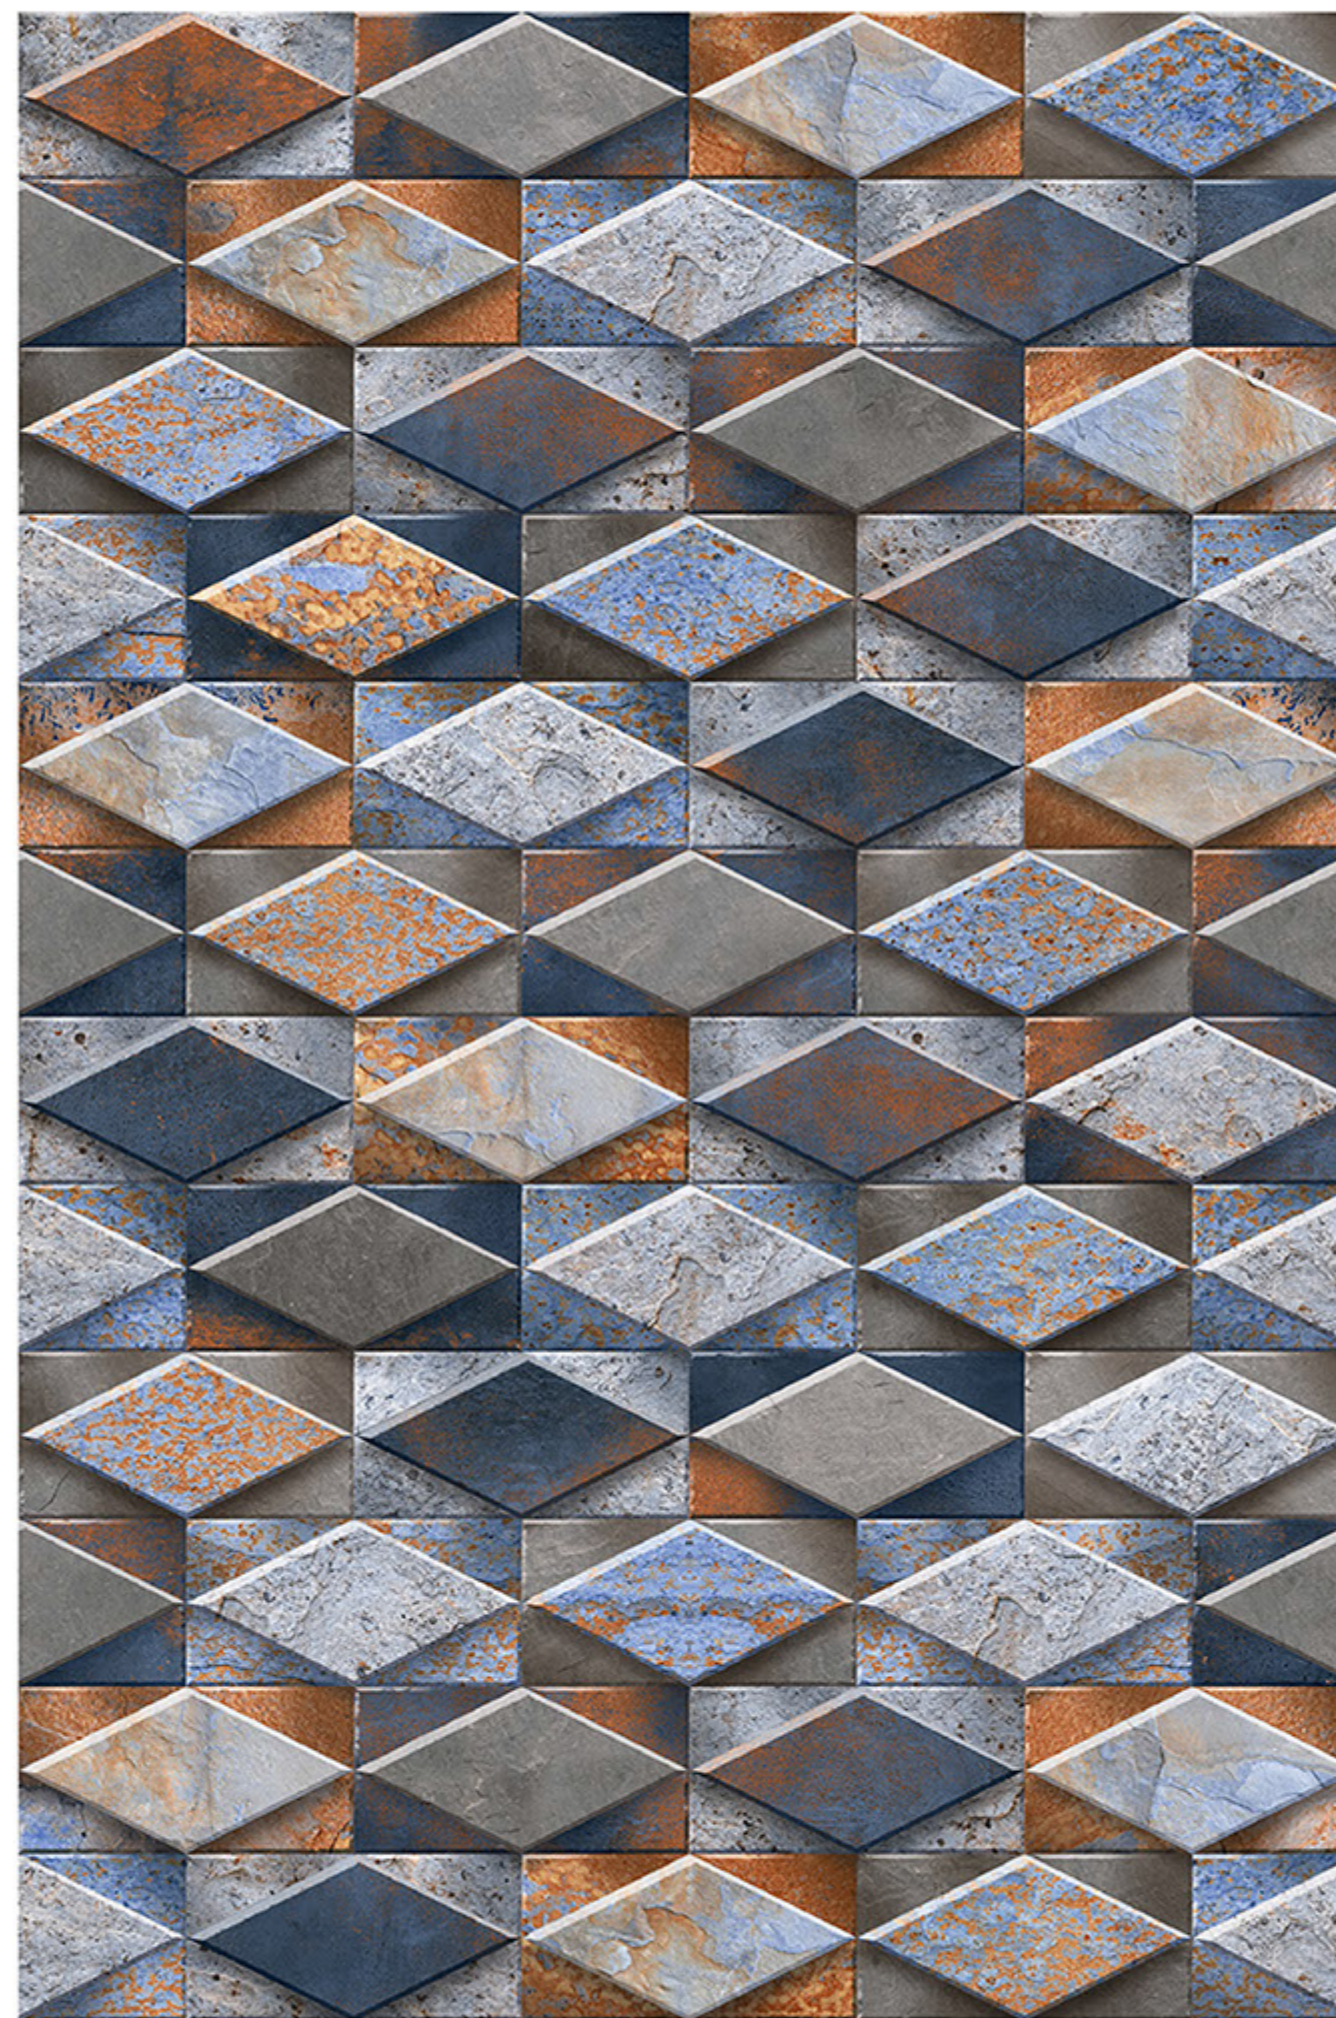

CAGLIARI_14

RANDOM
DESIGN

HIGH-DEEP
PUNCH

DURABLE
BODY

NATURAL
LOOK

100%
WATER PROOF