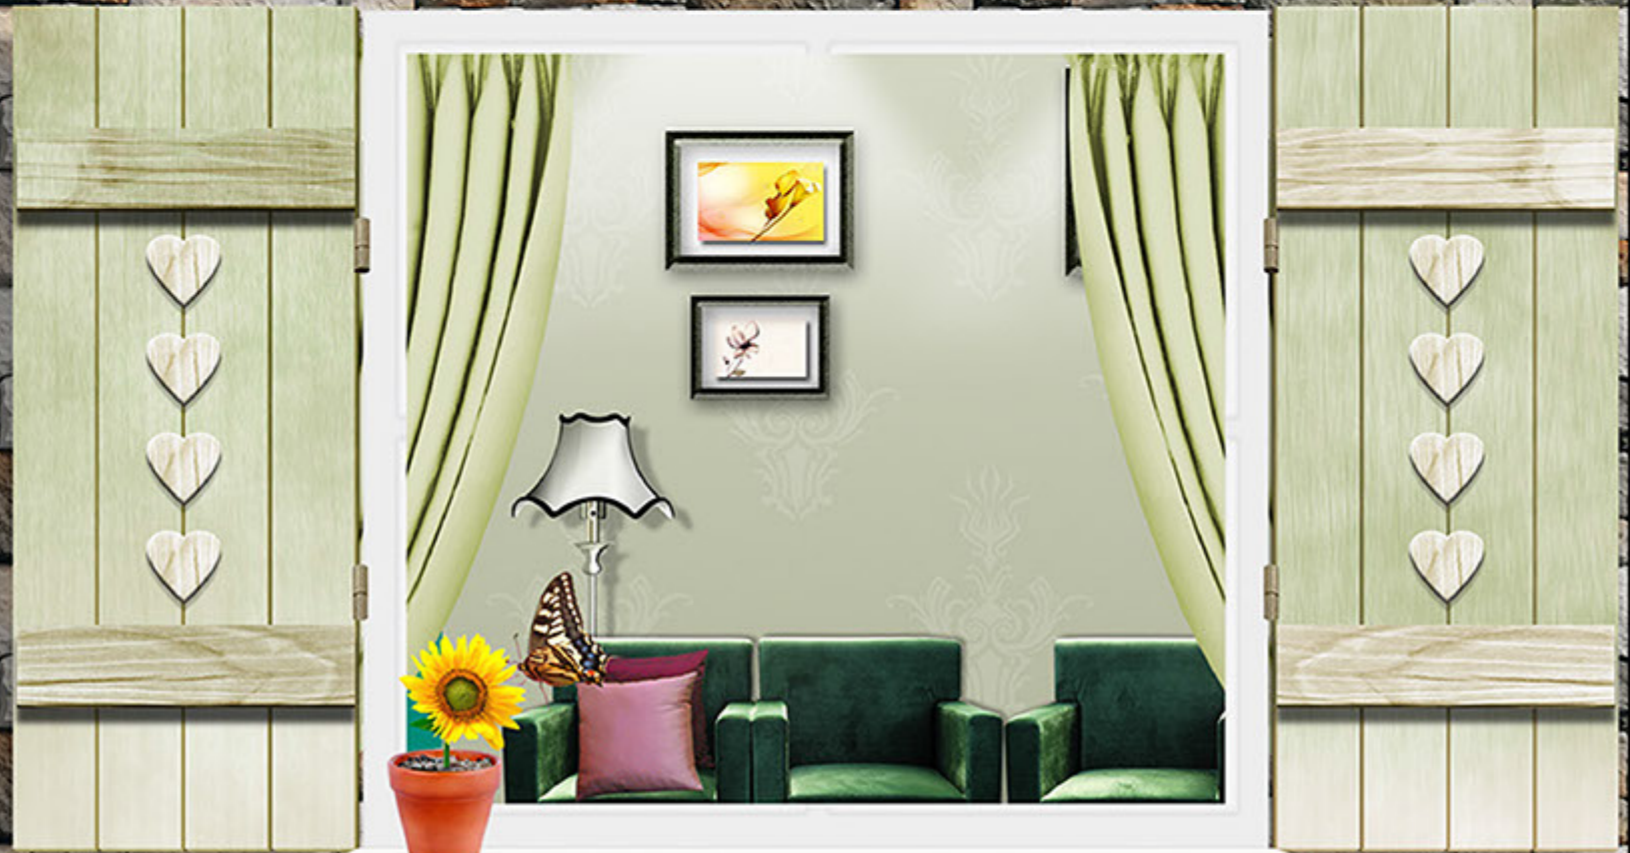

100%
WATER PROOF

PRATO_05

RANDOM
DESIGN

HIGH-DEEP
PUNCH

DURABLE
BODY

NATURAL
LOOK

100%
WATER PROOF

HOUSE