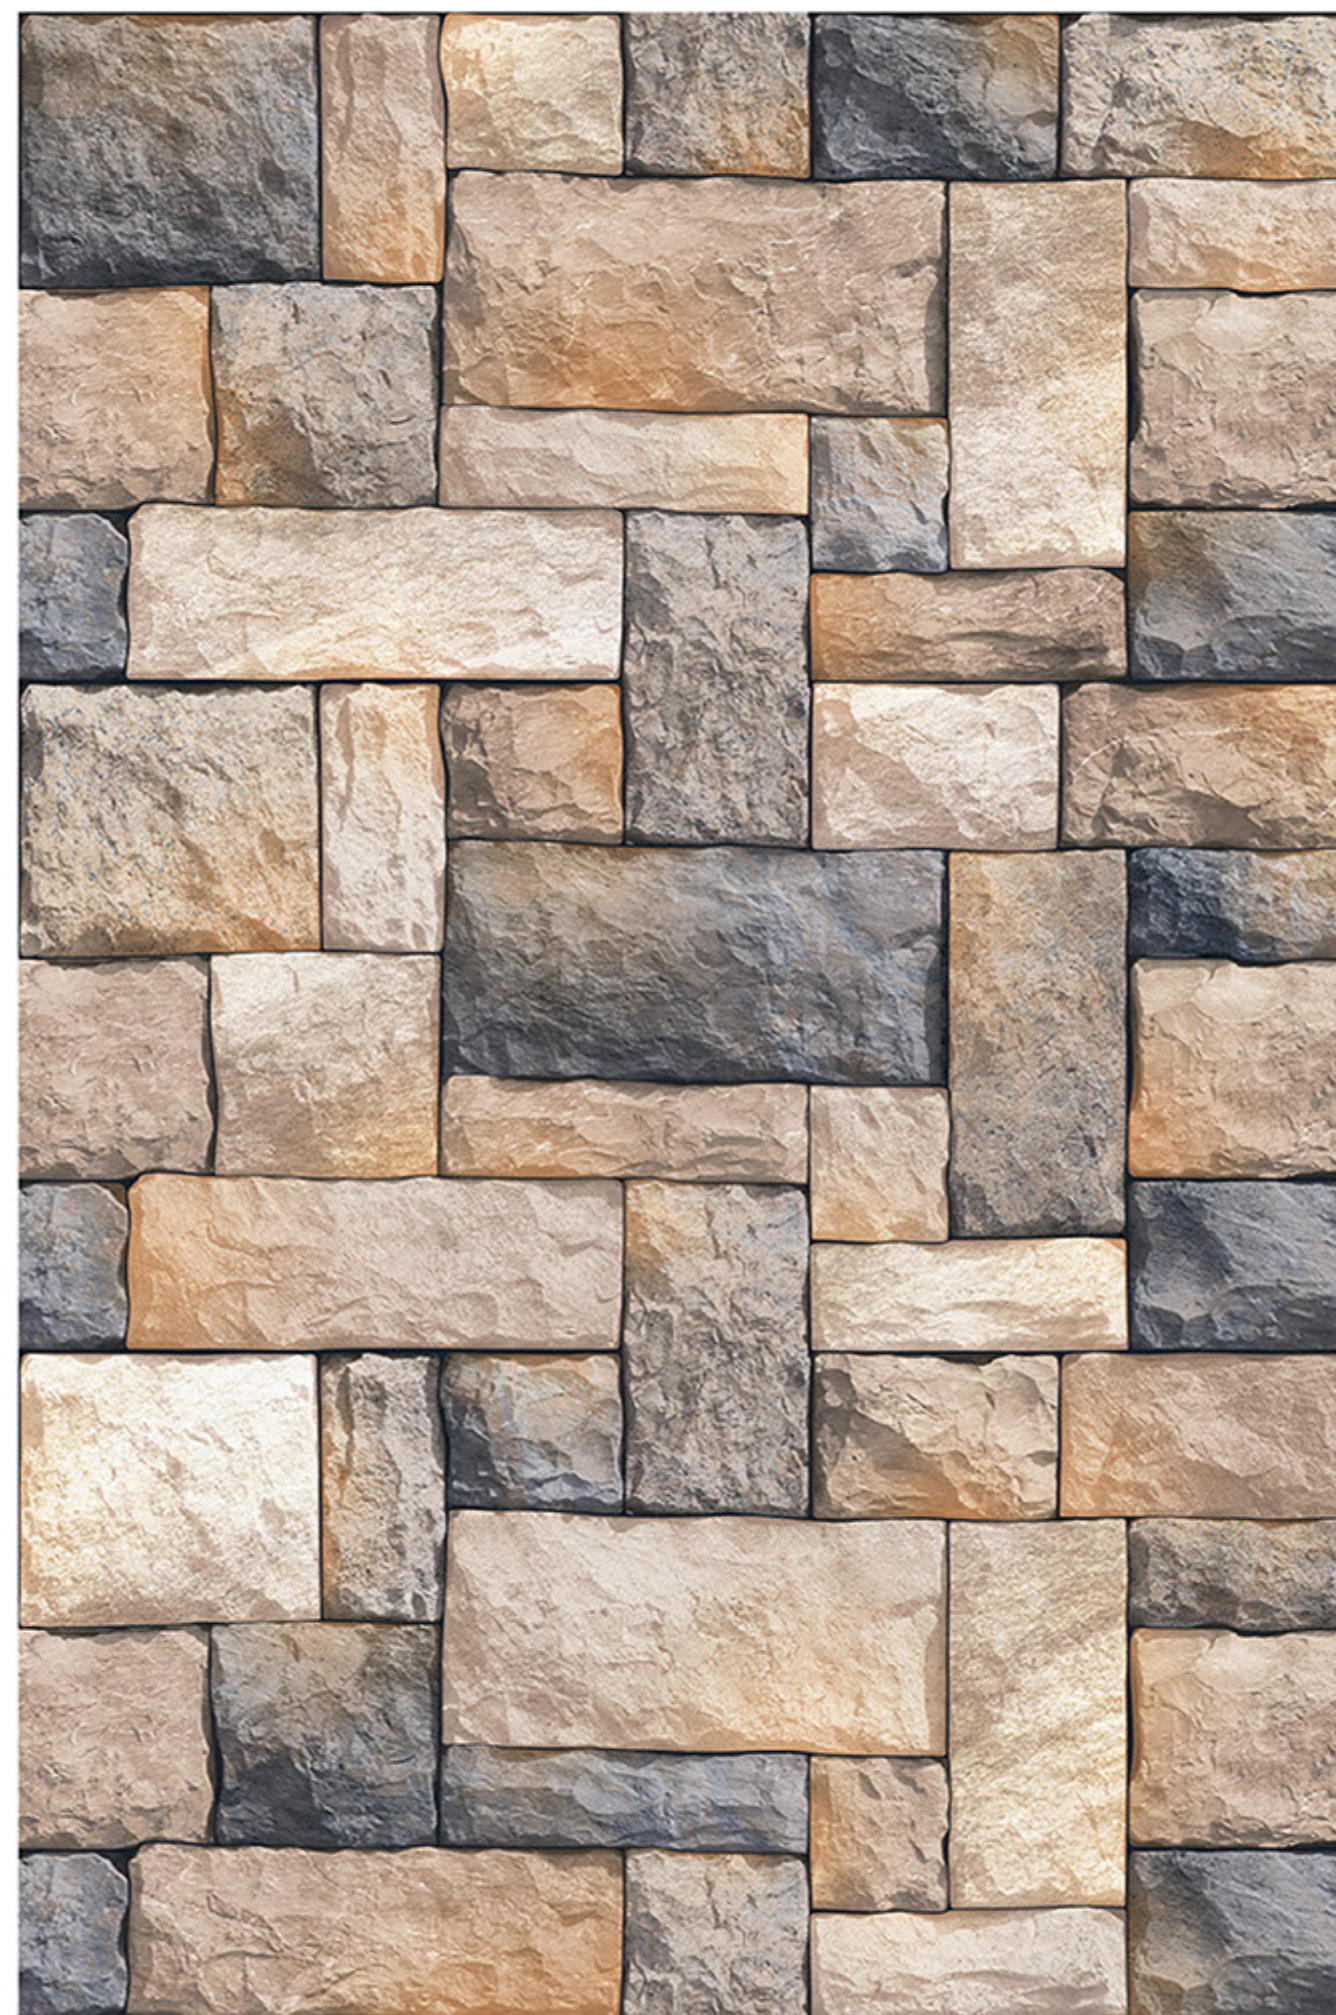

PRATO_16

RANDOM
DESIGN

HIGH-DEEP
PUNCH

DURABLE
BODY

NATURAL
LOOK

100%
WATER PROOF