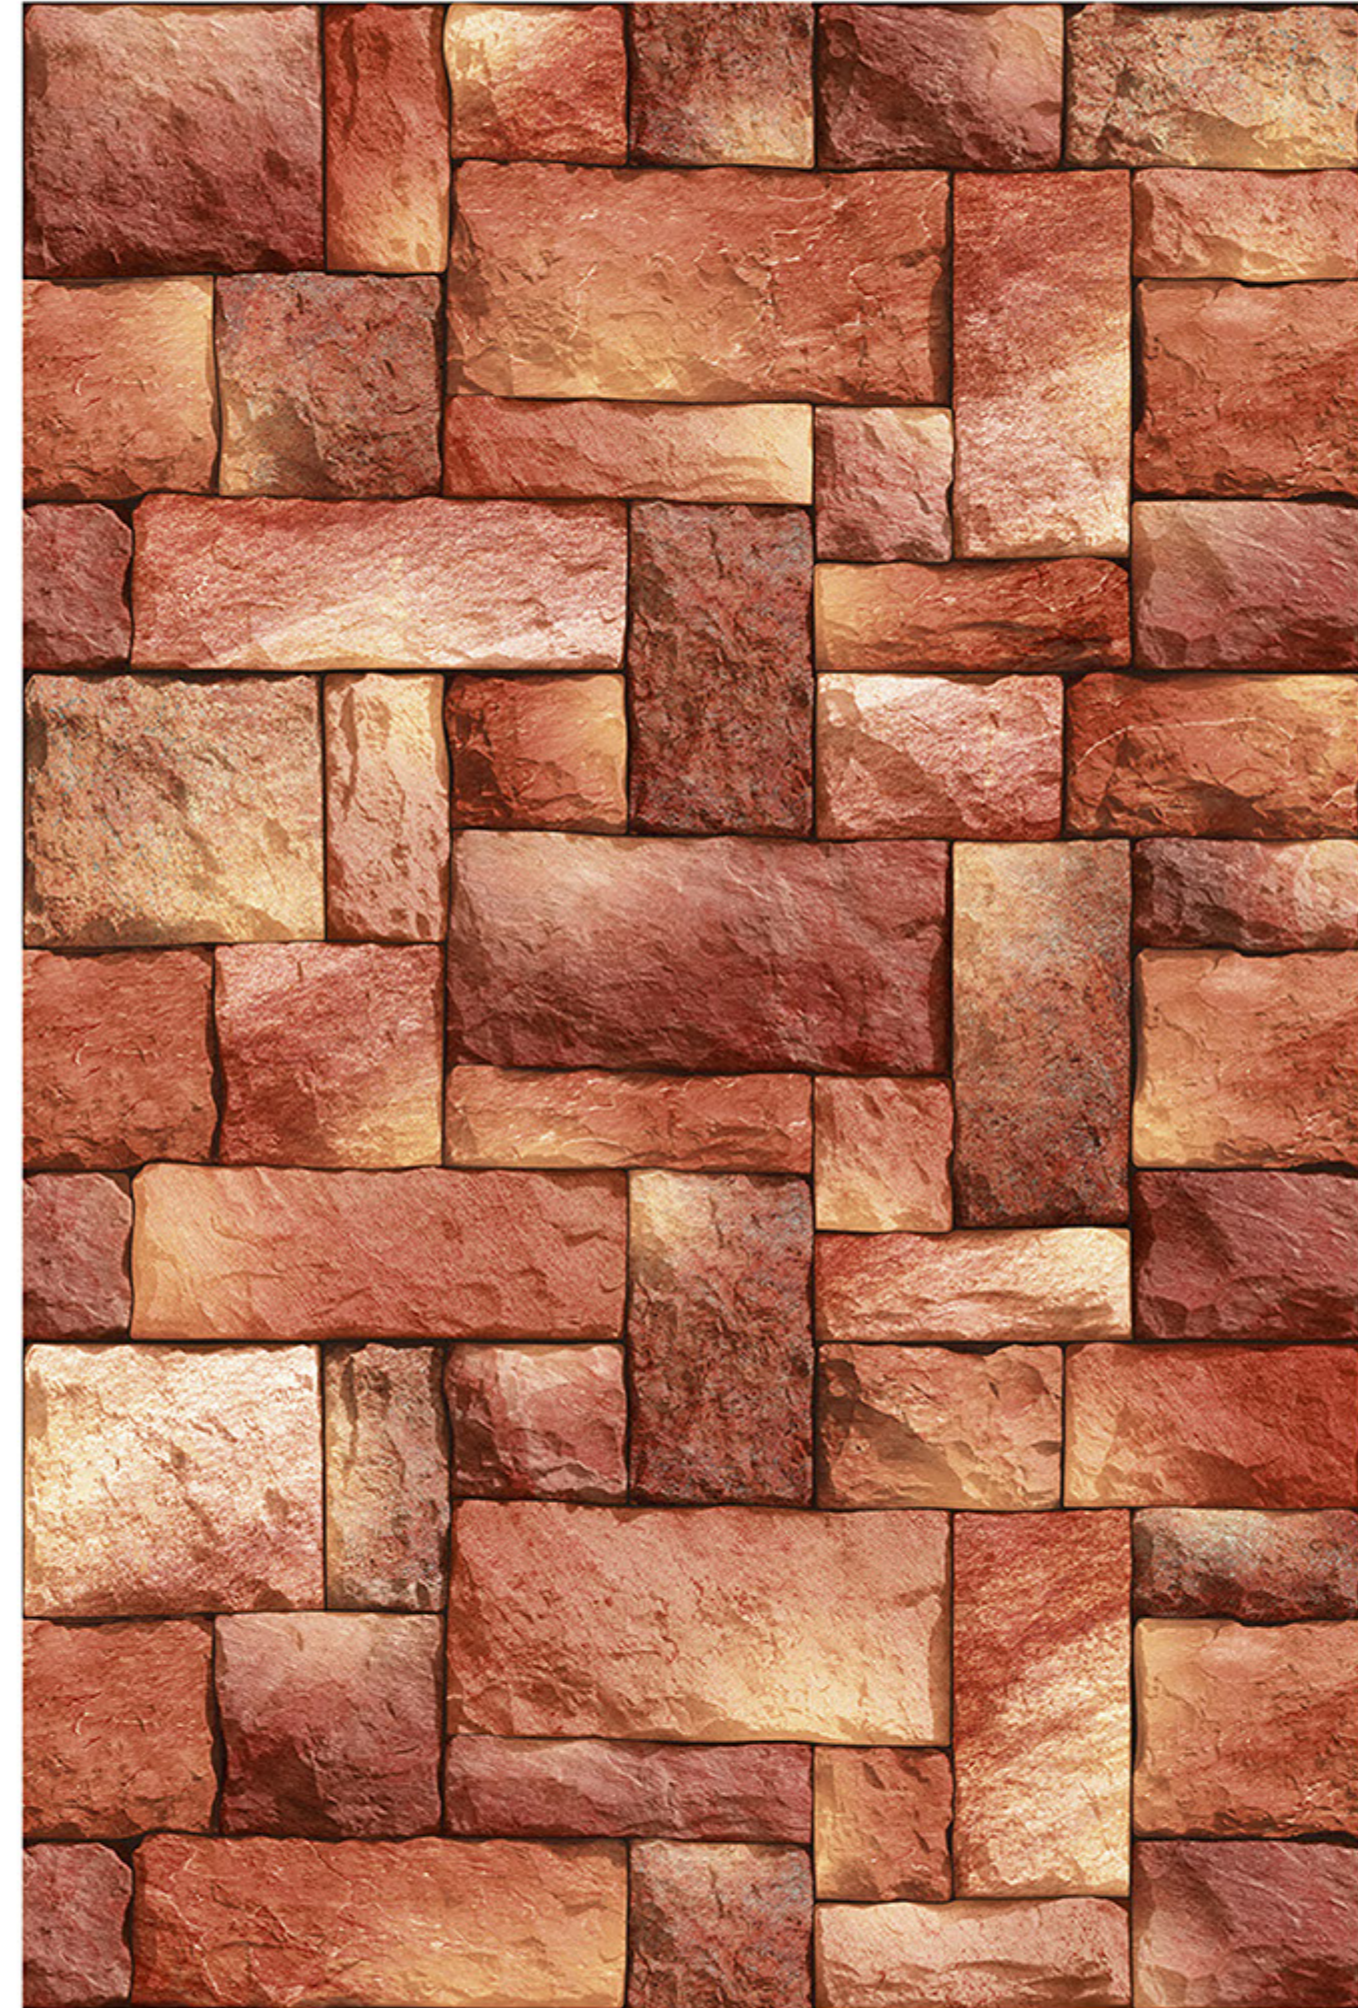

PRATO_20

RANDOM
DESIGN

HIGH-DEEP
PUNCH

DURABLE
BODY

NATURAL
LOOK

100%
WATER PROOF