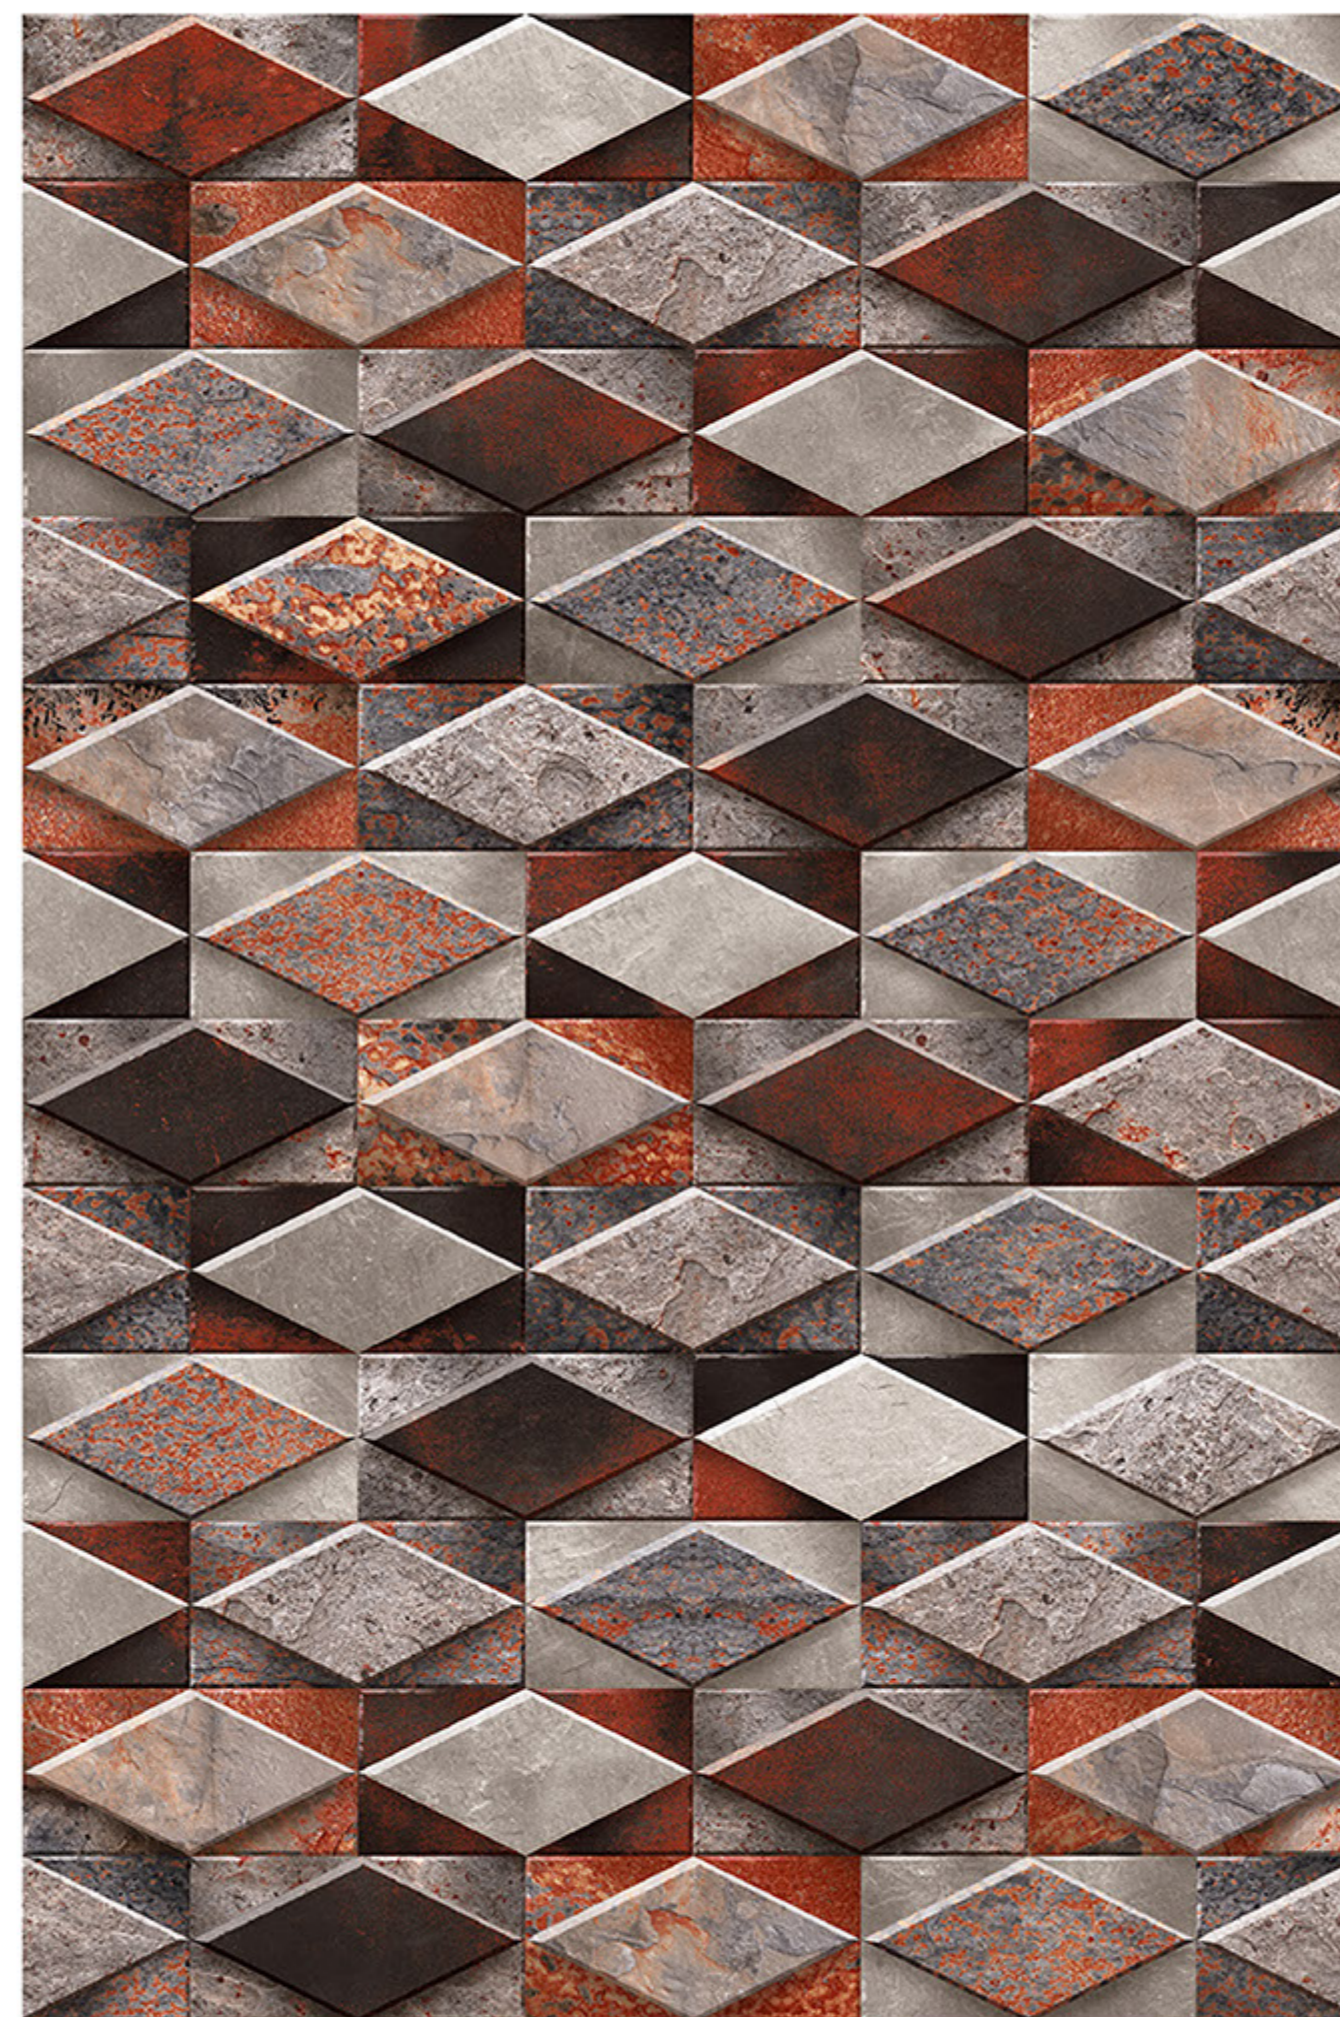

CAGLIARI_06

RANDOM
DESIGN

HIGH-DEEP
PUNCH

DURABLE
BODY

NATURAL
LOOK

100%
WATER PROOF