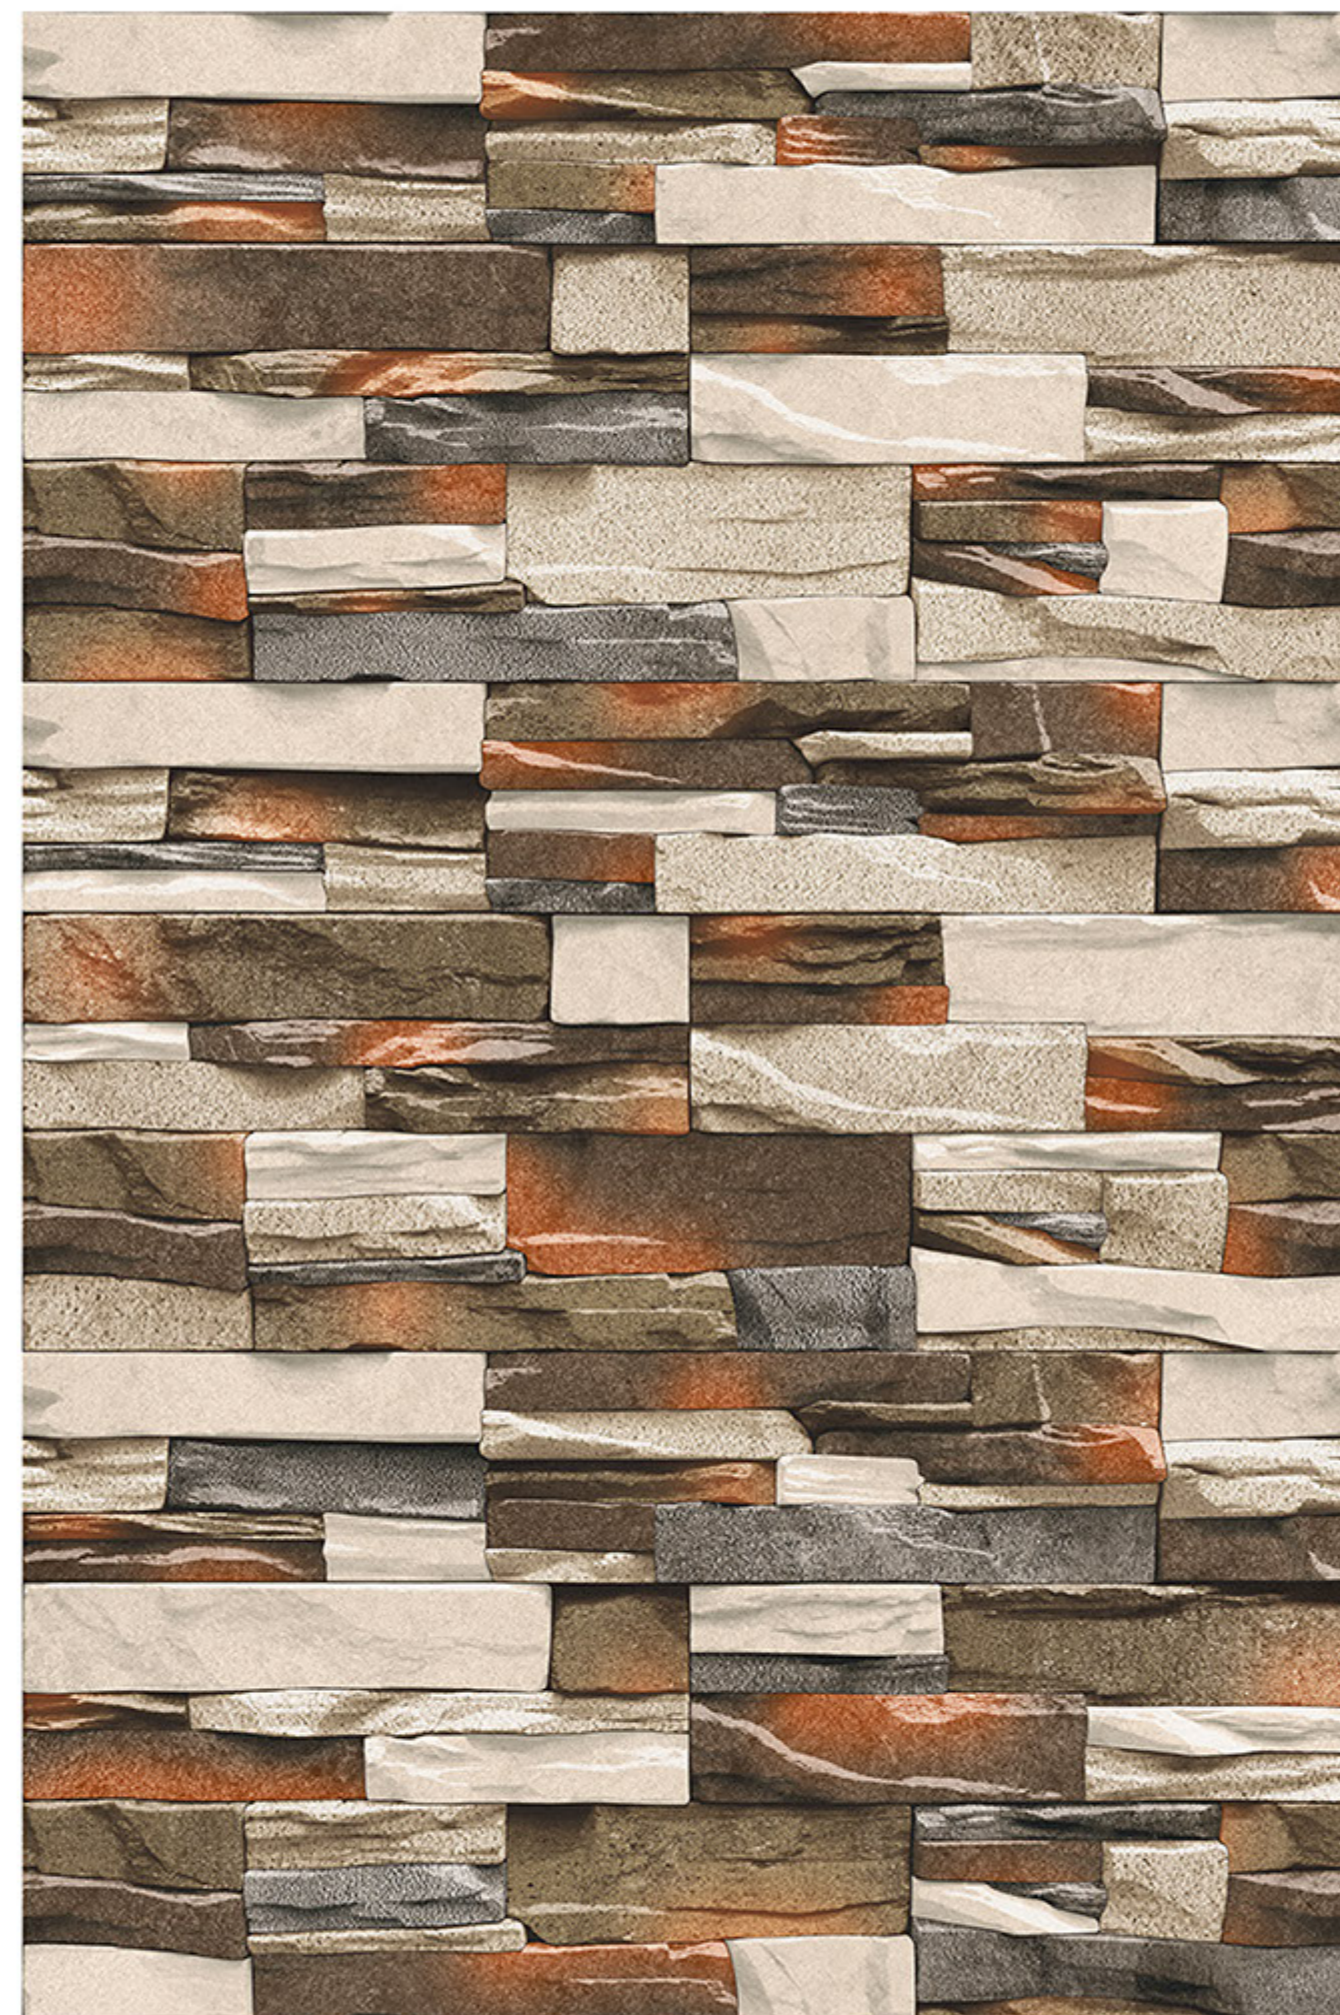

FORLI_13

RANDOM
DESIGN

HIGH-DEEP
PUNCH

DURABLE
BODY

NATURAL
LOOK

100%
WATER PROOF