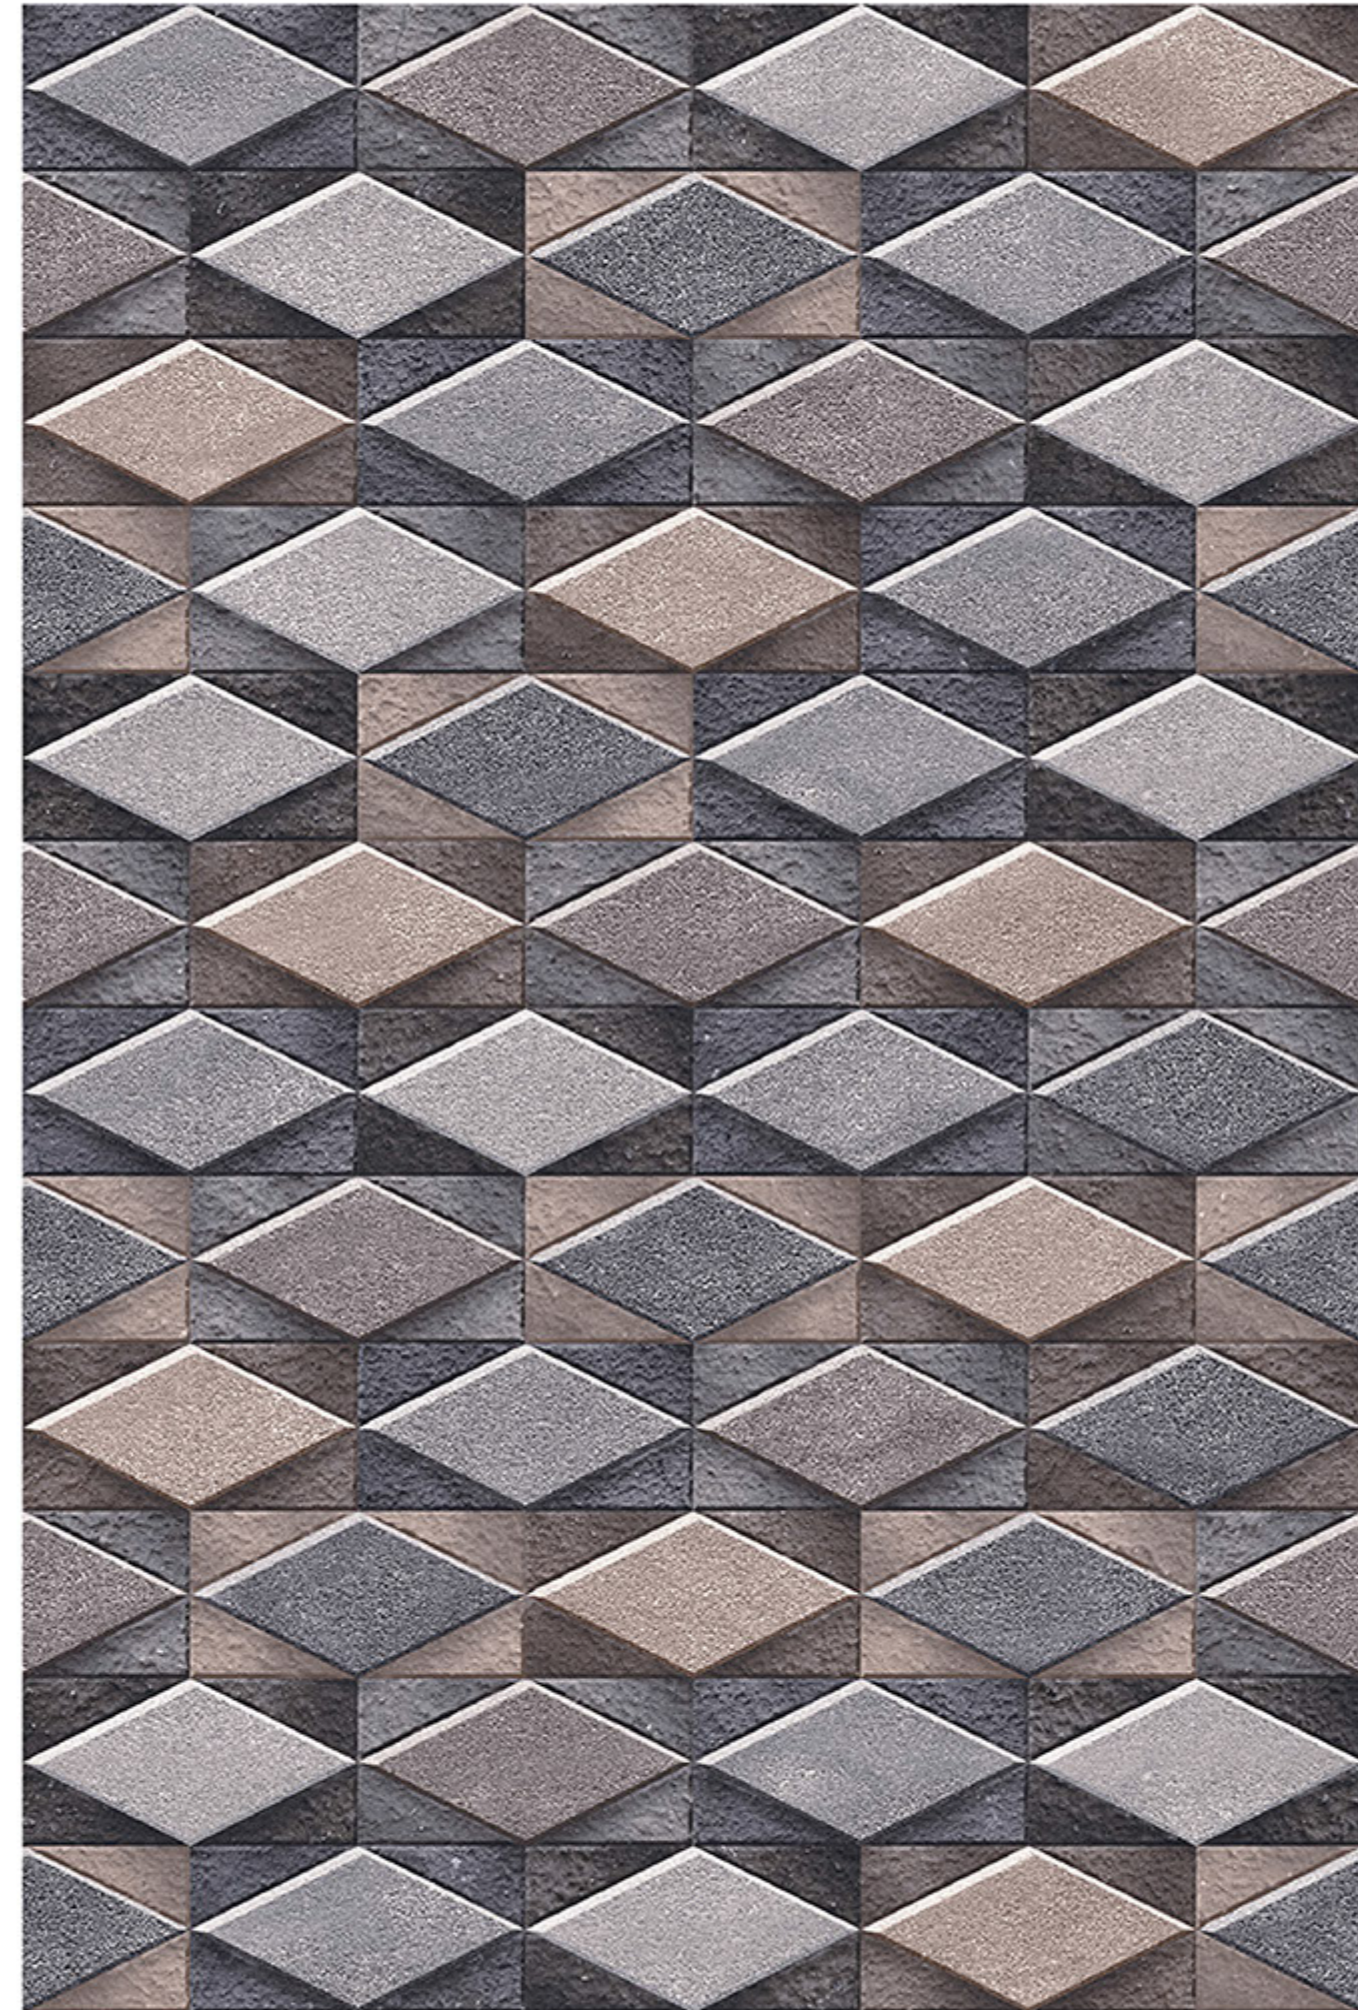

RANDOM
DESIGN

HIGH-DEEP
PUNCH

DURABLE
BODY

NATURAL
LOOK

100%
WATER PROOF

CAGLIARI_06

RANDOM
DESIGN

HIGH-DEEP
PUNCH