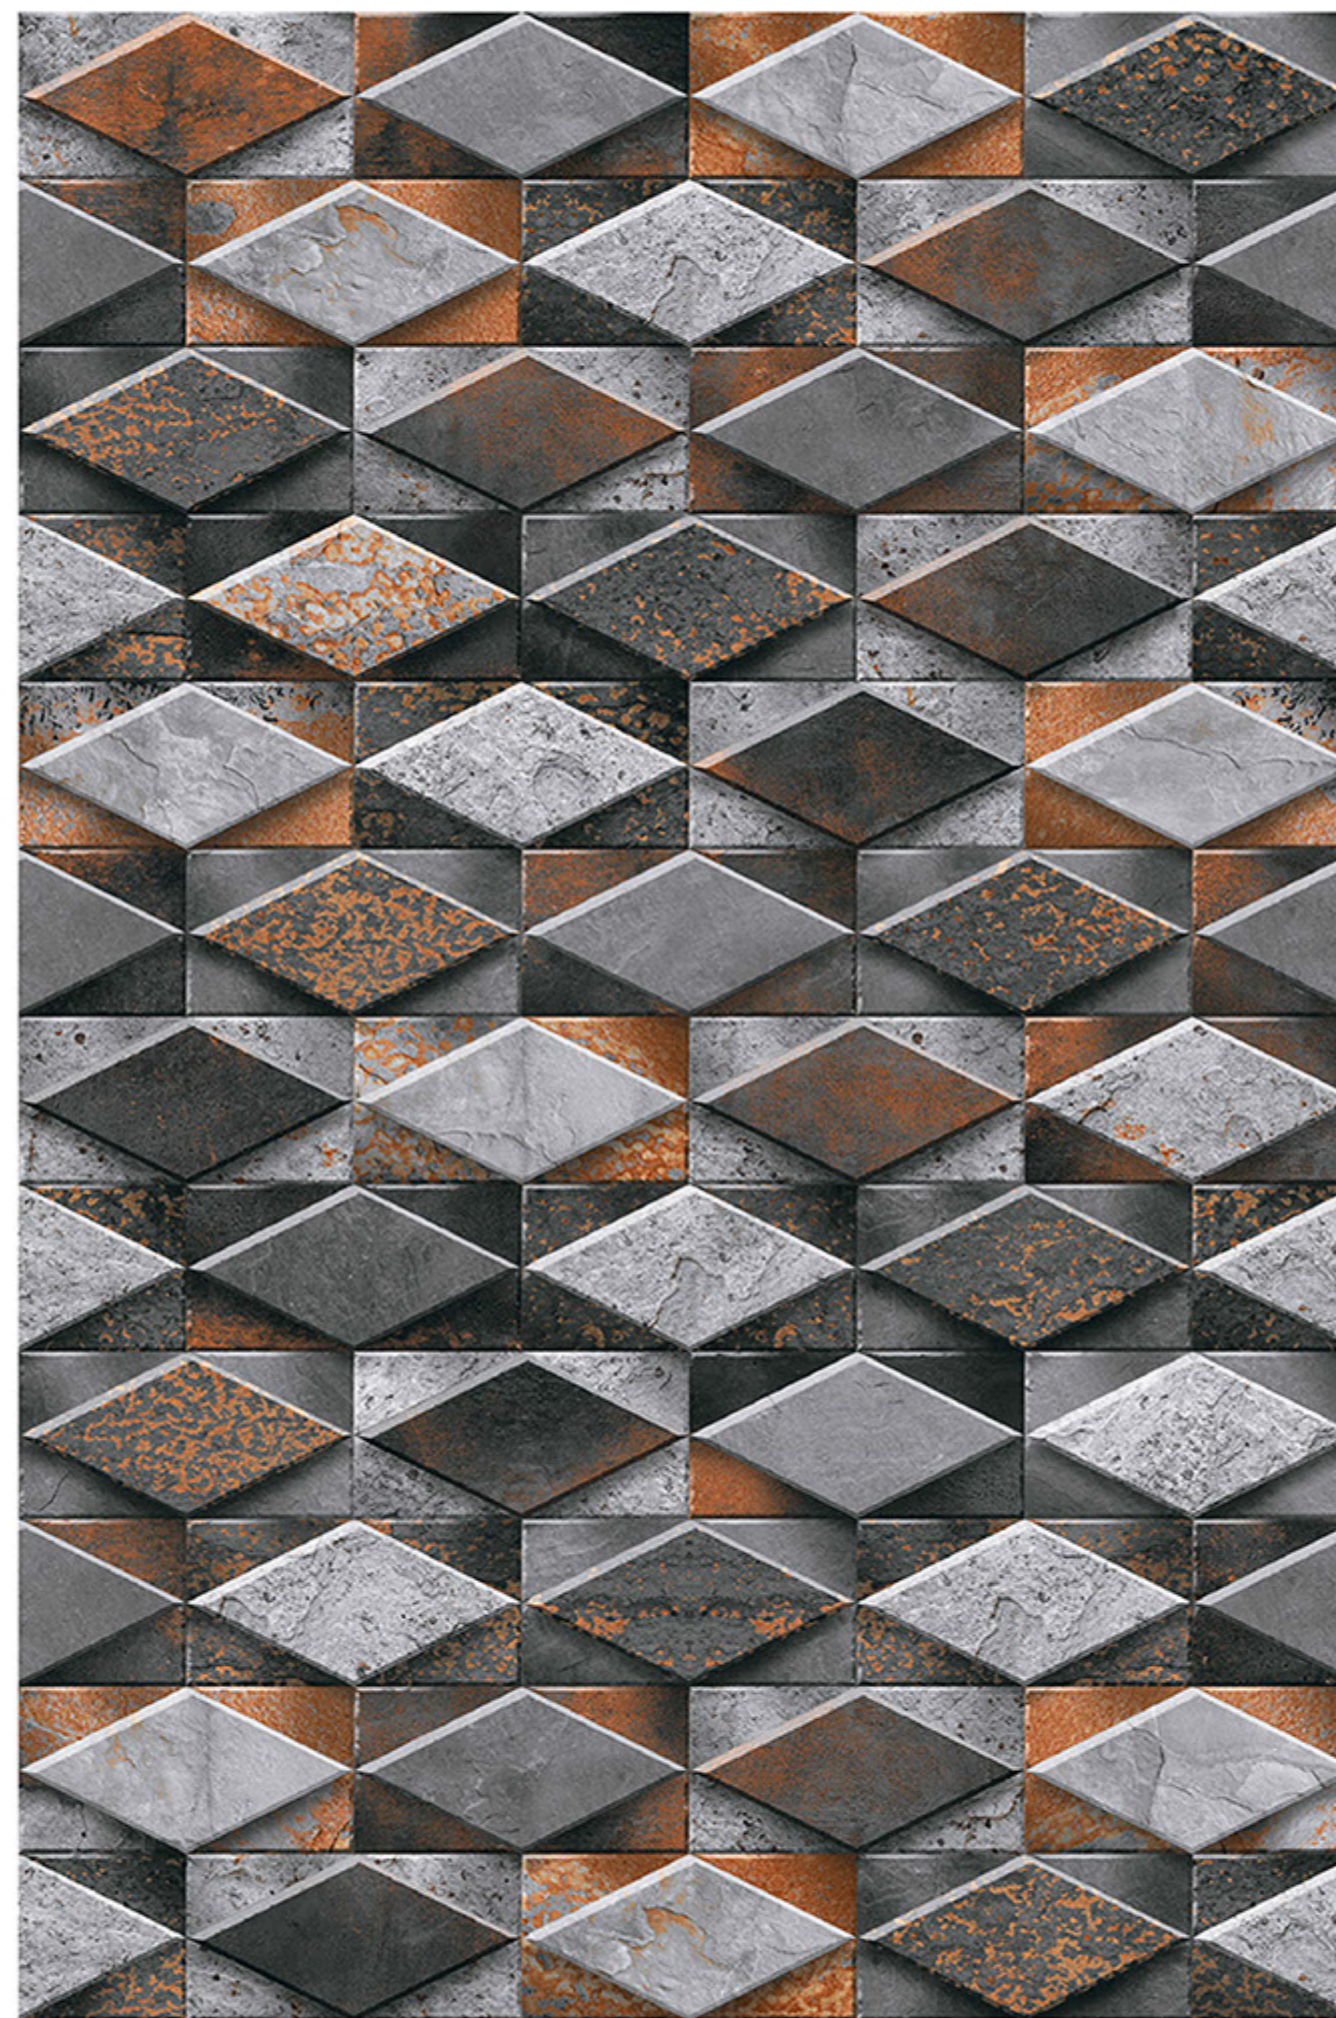

CAGLIARI_03

RANDOM
DESIGN

HIGH-DEEP
PUNCH

DURABLE
BODY

NATURAL
LOOK

100%
WATER PROOF