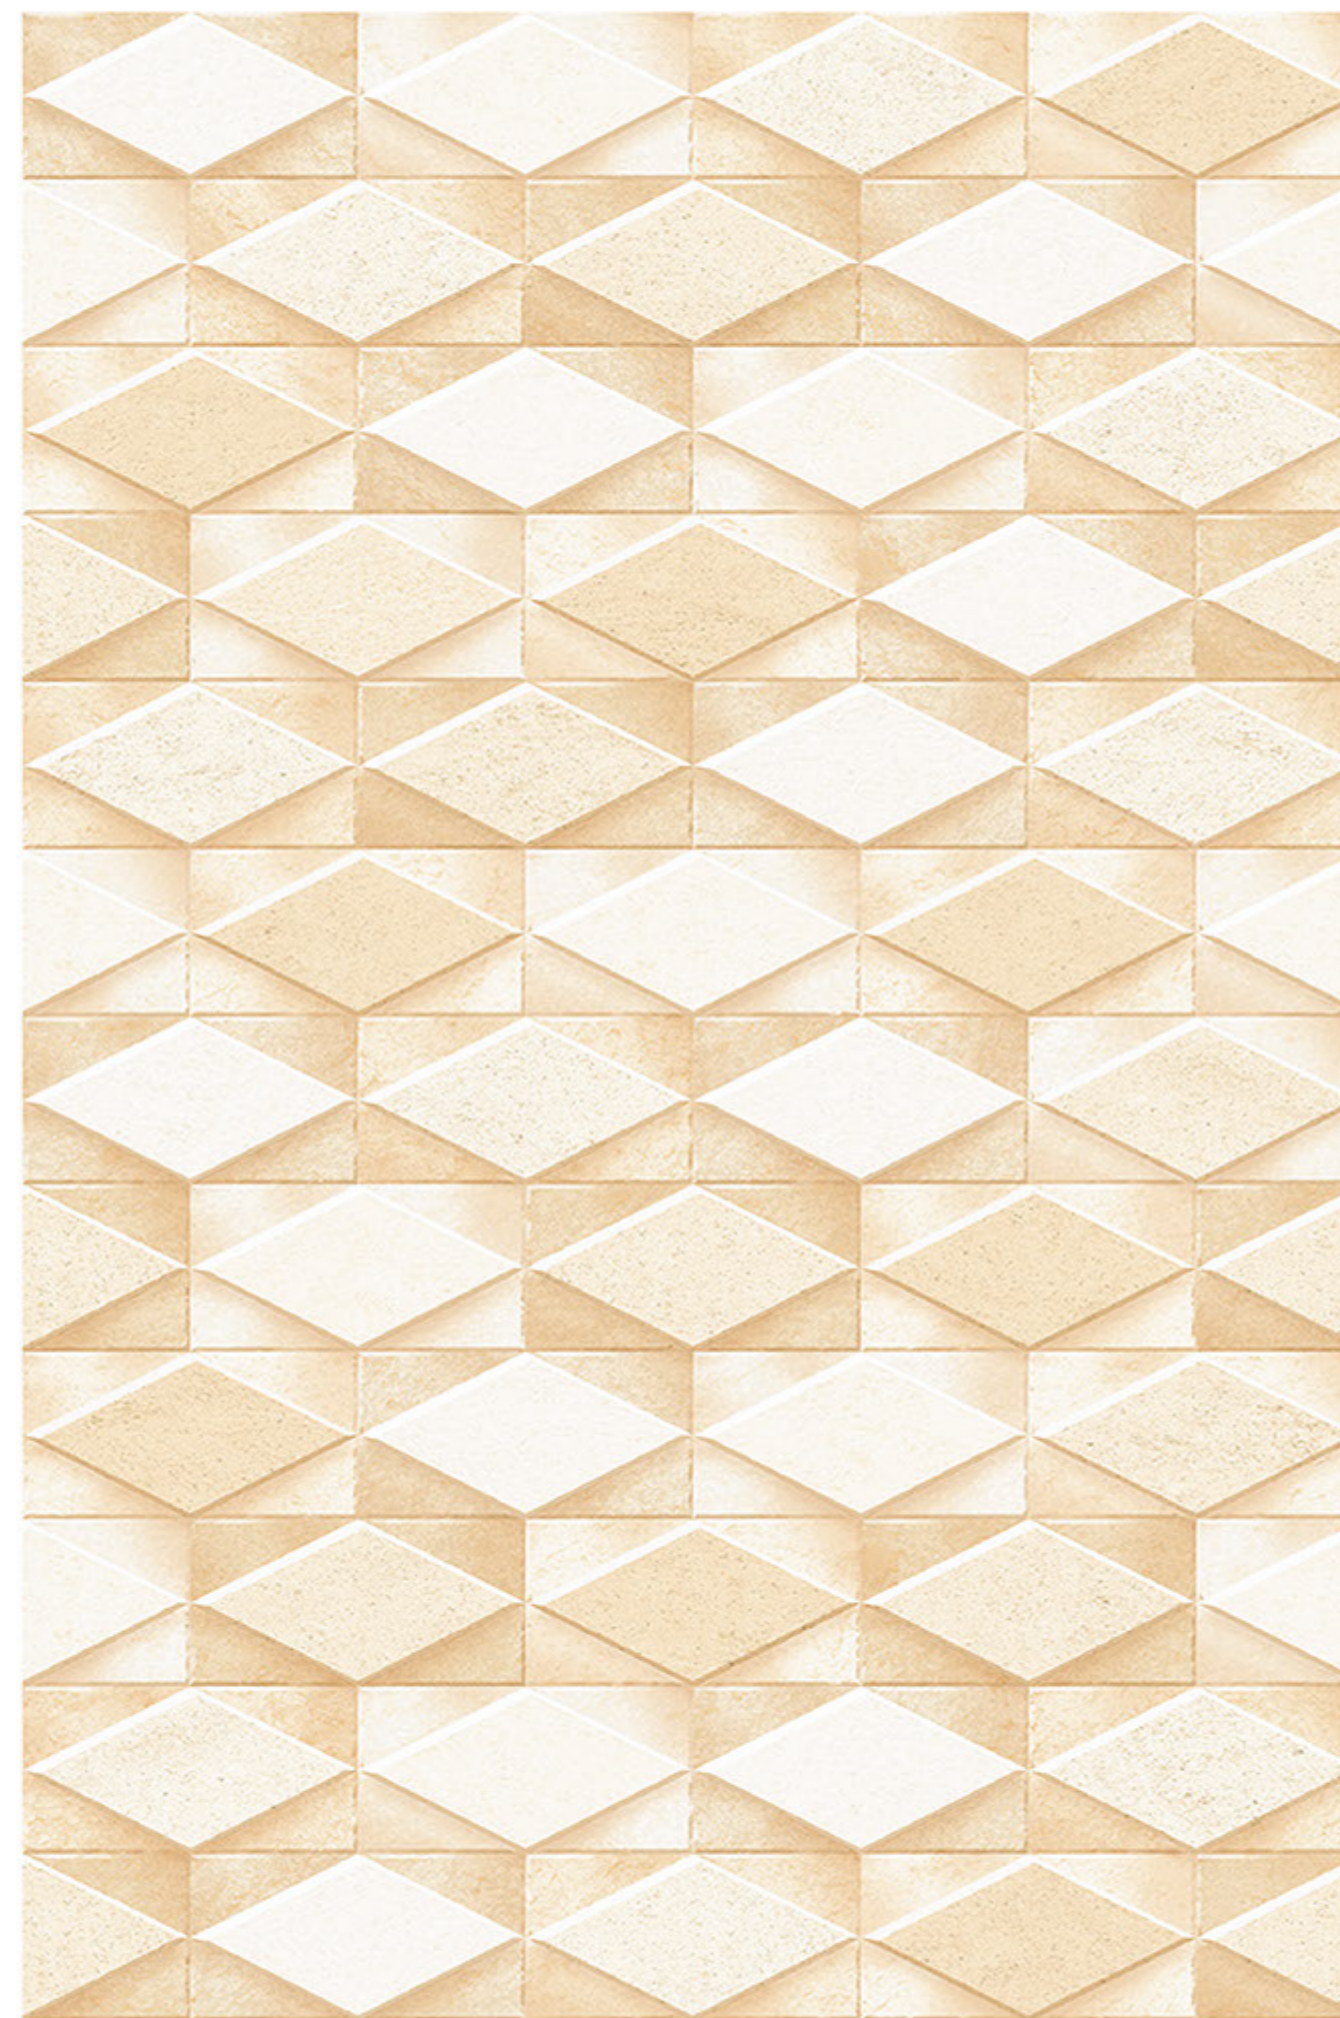

CAGLIARI_10

RANDOM
DESIGN

HIGH-DEEP
PUNCH

DURABLE
BODY

NATURAL
LOOK

100%
WATER PROOF