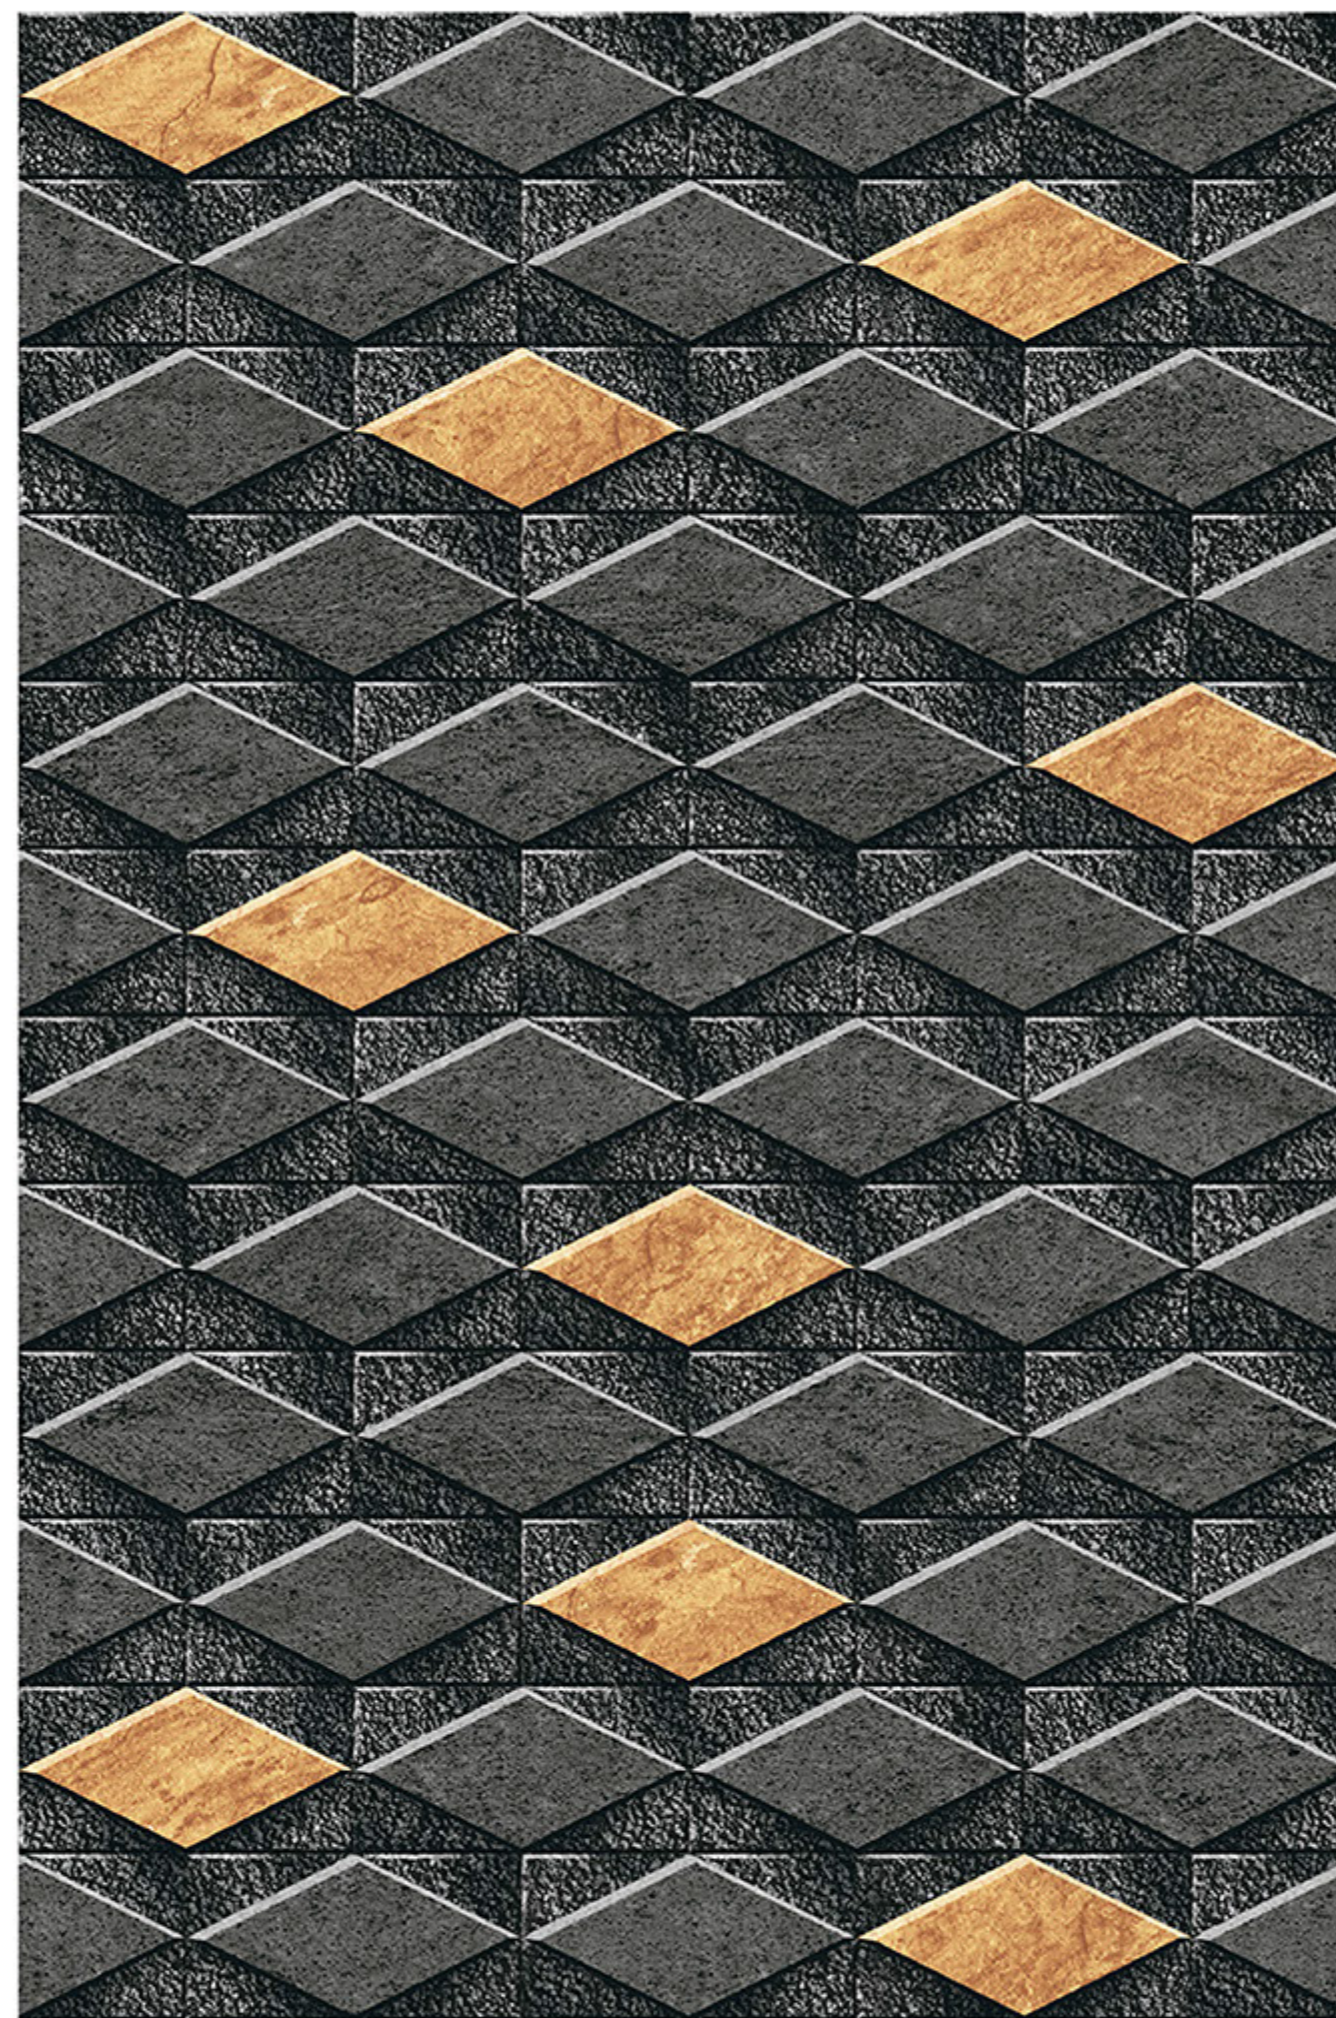

RANDOM
DESIGN

HIGH-DEEP
PUNCH

DURABLE
BODY

NATURAL
LOOK

100%
WATER PROOF

CAGLIARI_10

RANDOM
DESIGN

HIGH-DEEP
PUNCH