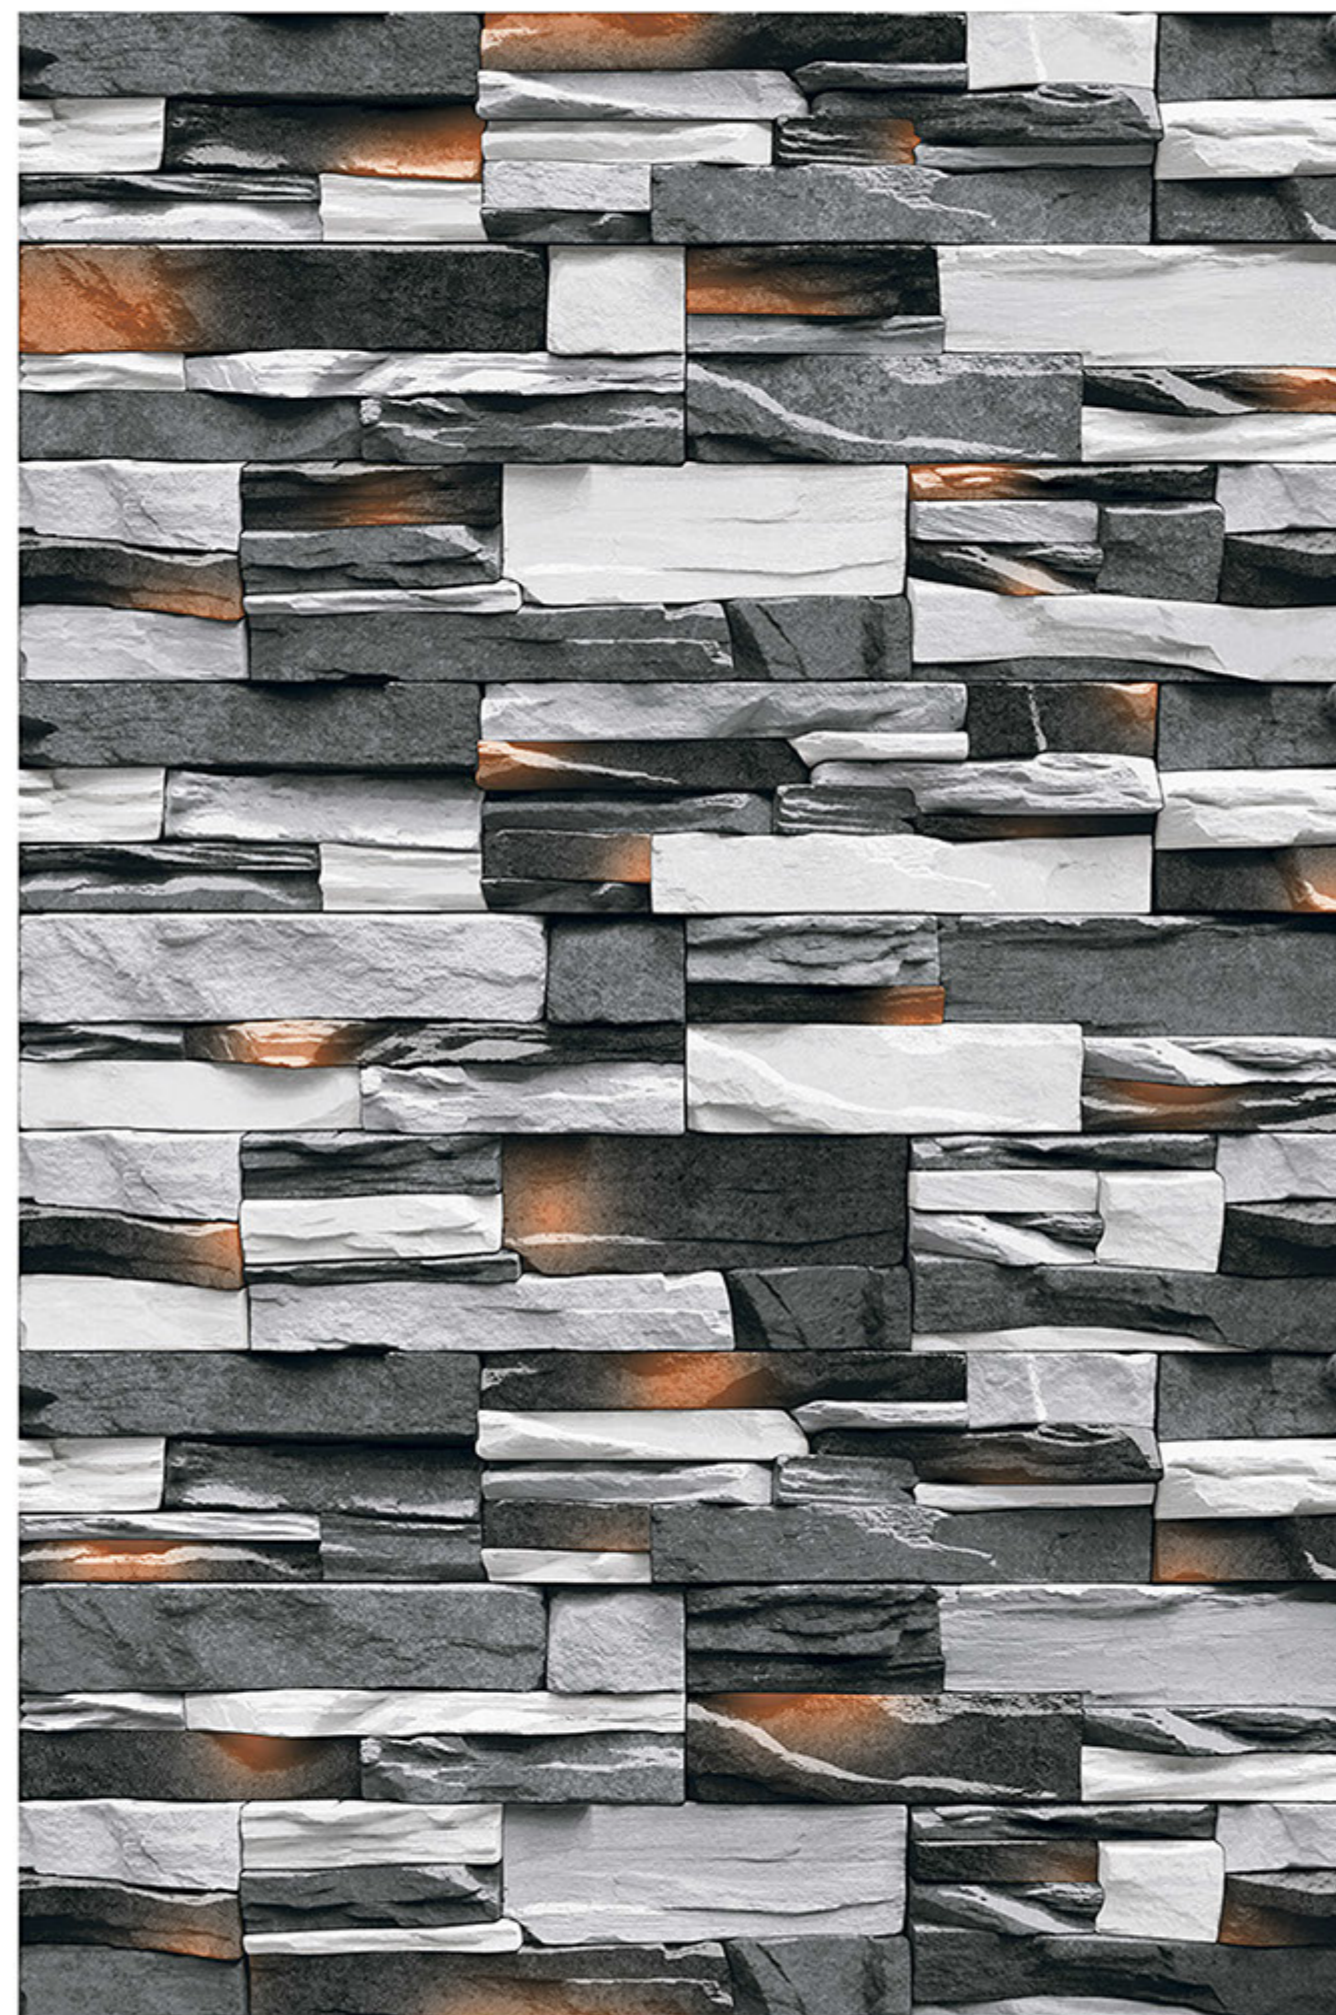

FORLI_15

RANDOM
DESIGN

HIGH-DEEP
PUNCH

DURABLE
BODY

NATURAL
LOOK

100%
WATER PROOF