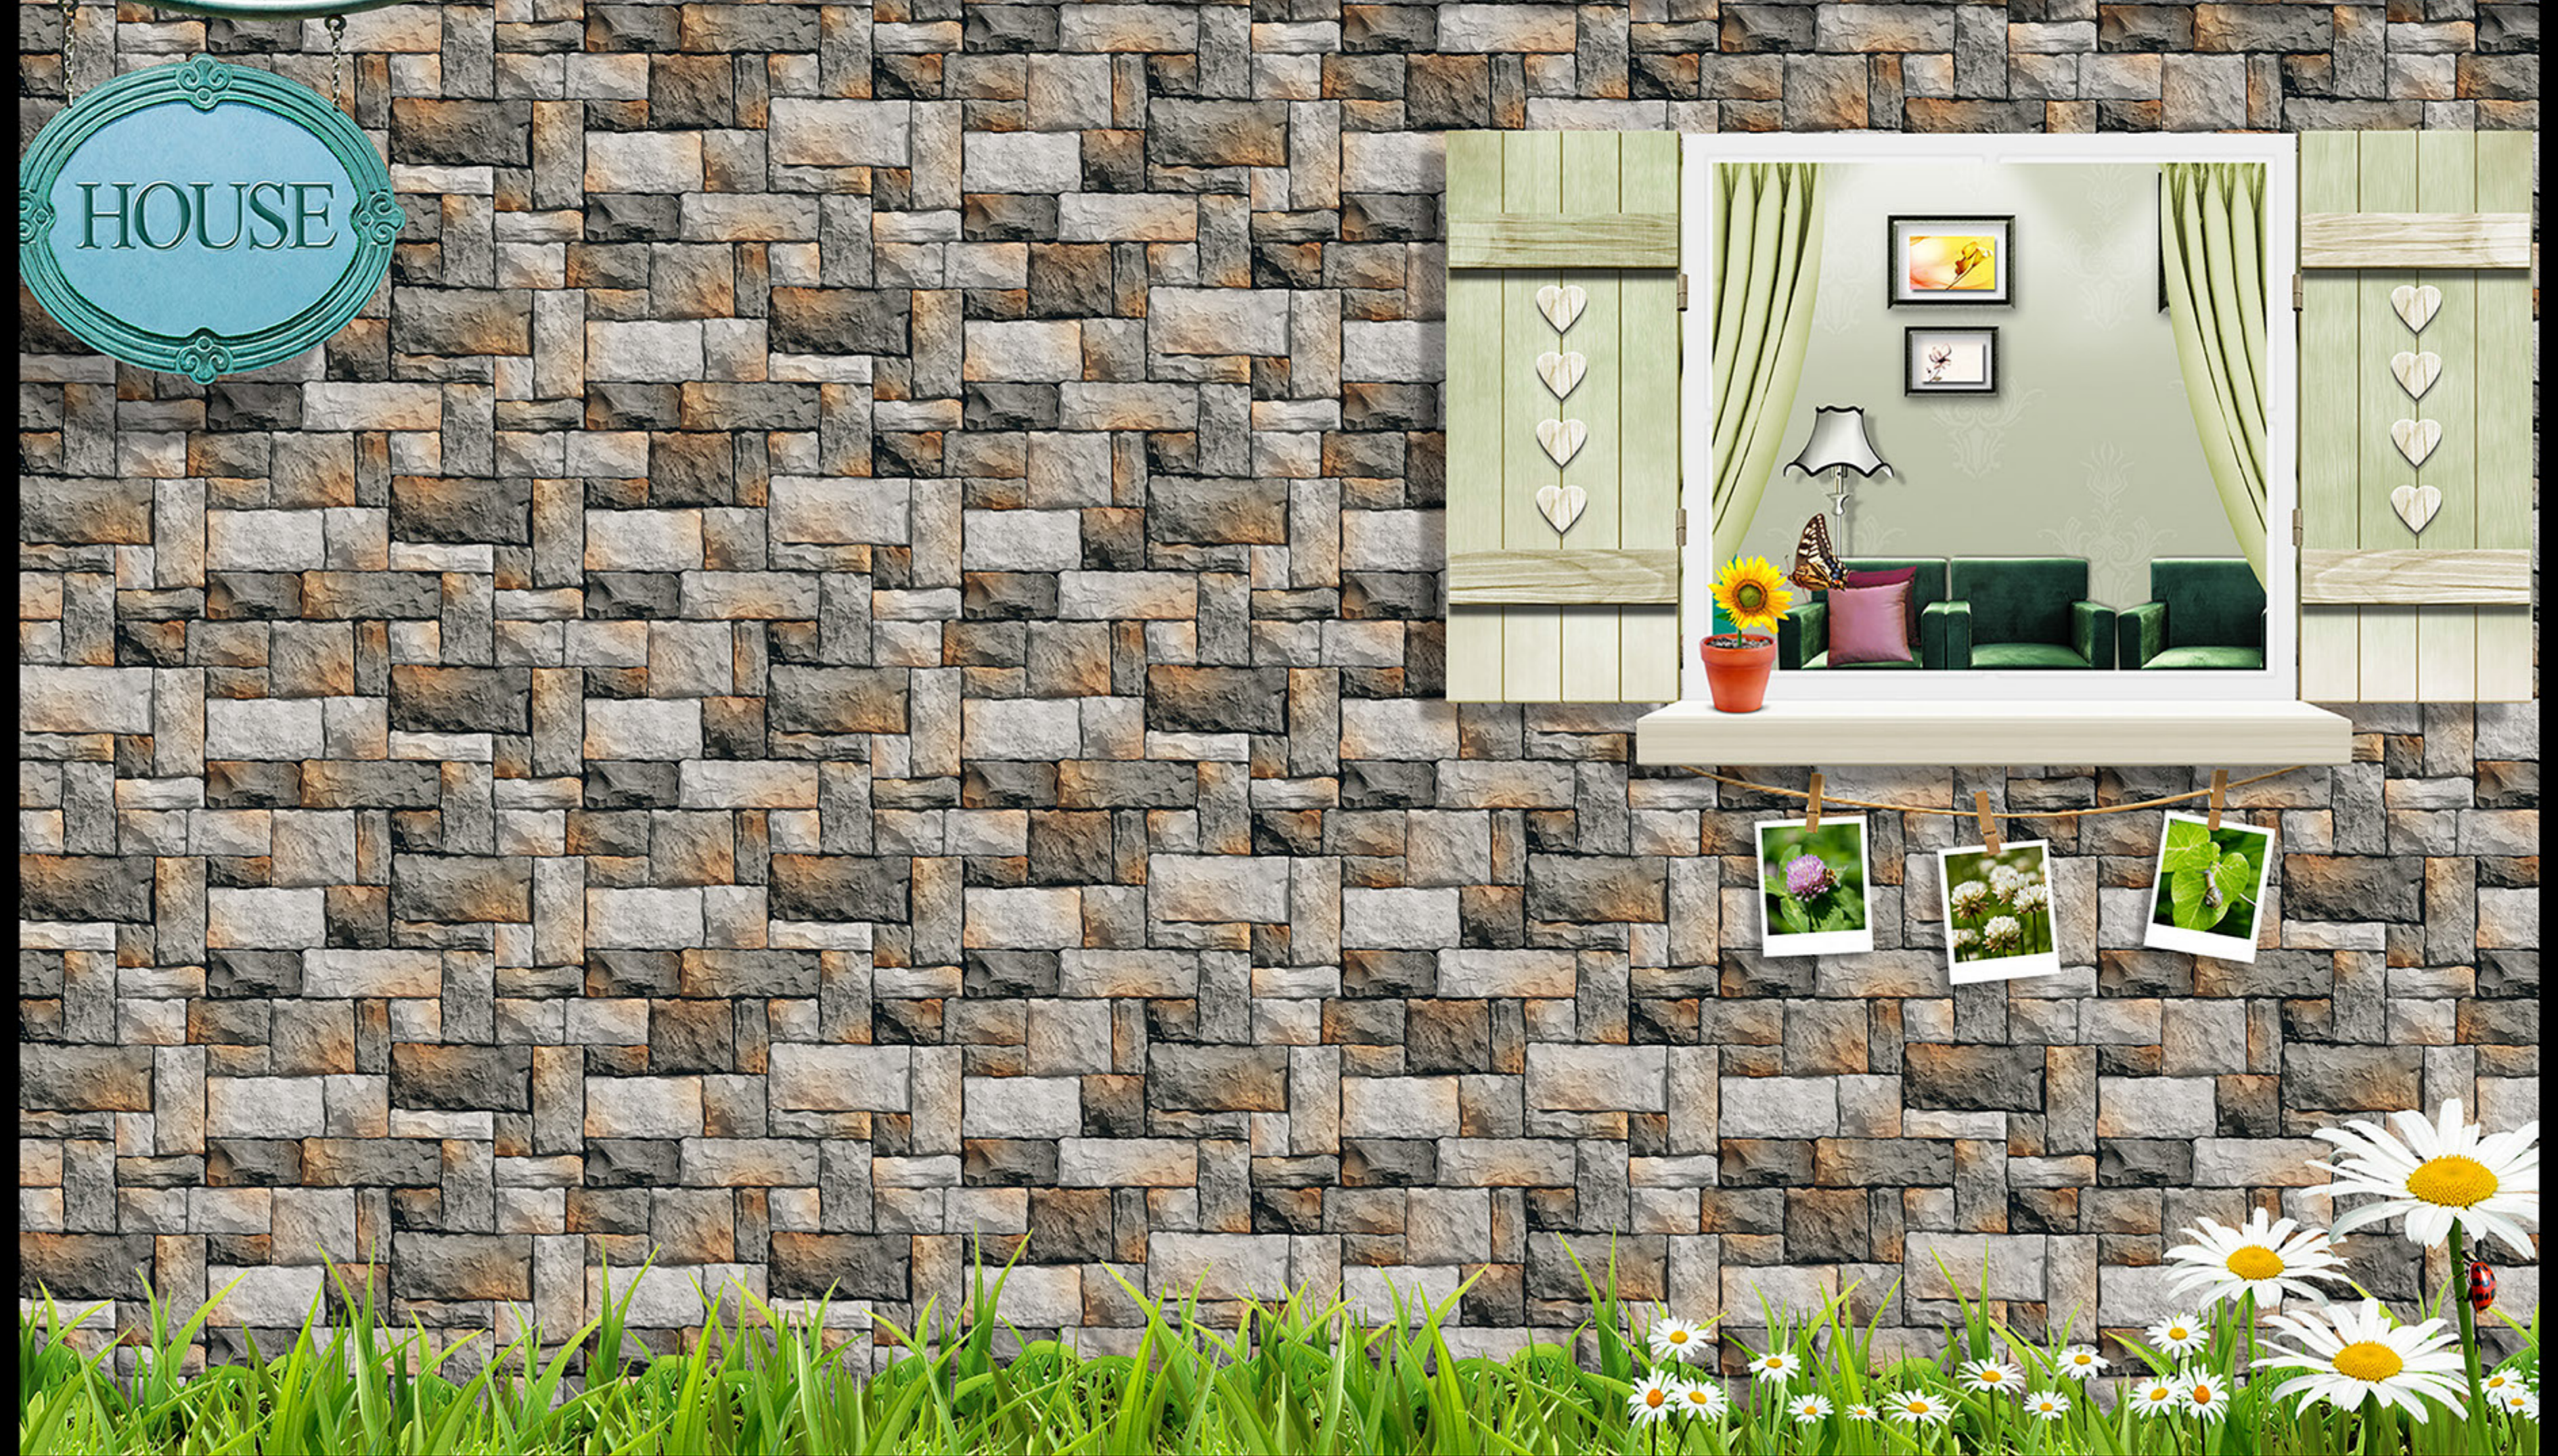

100%
WATER PROOF

PRATO_05

RANDOM
DESIGN

HIGH-DEEP
PUNCH

DURABLE
BODY

NATURAL
LOOK

100%
WATER PROOF

HOUSE