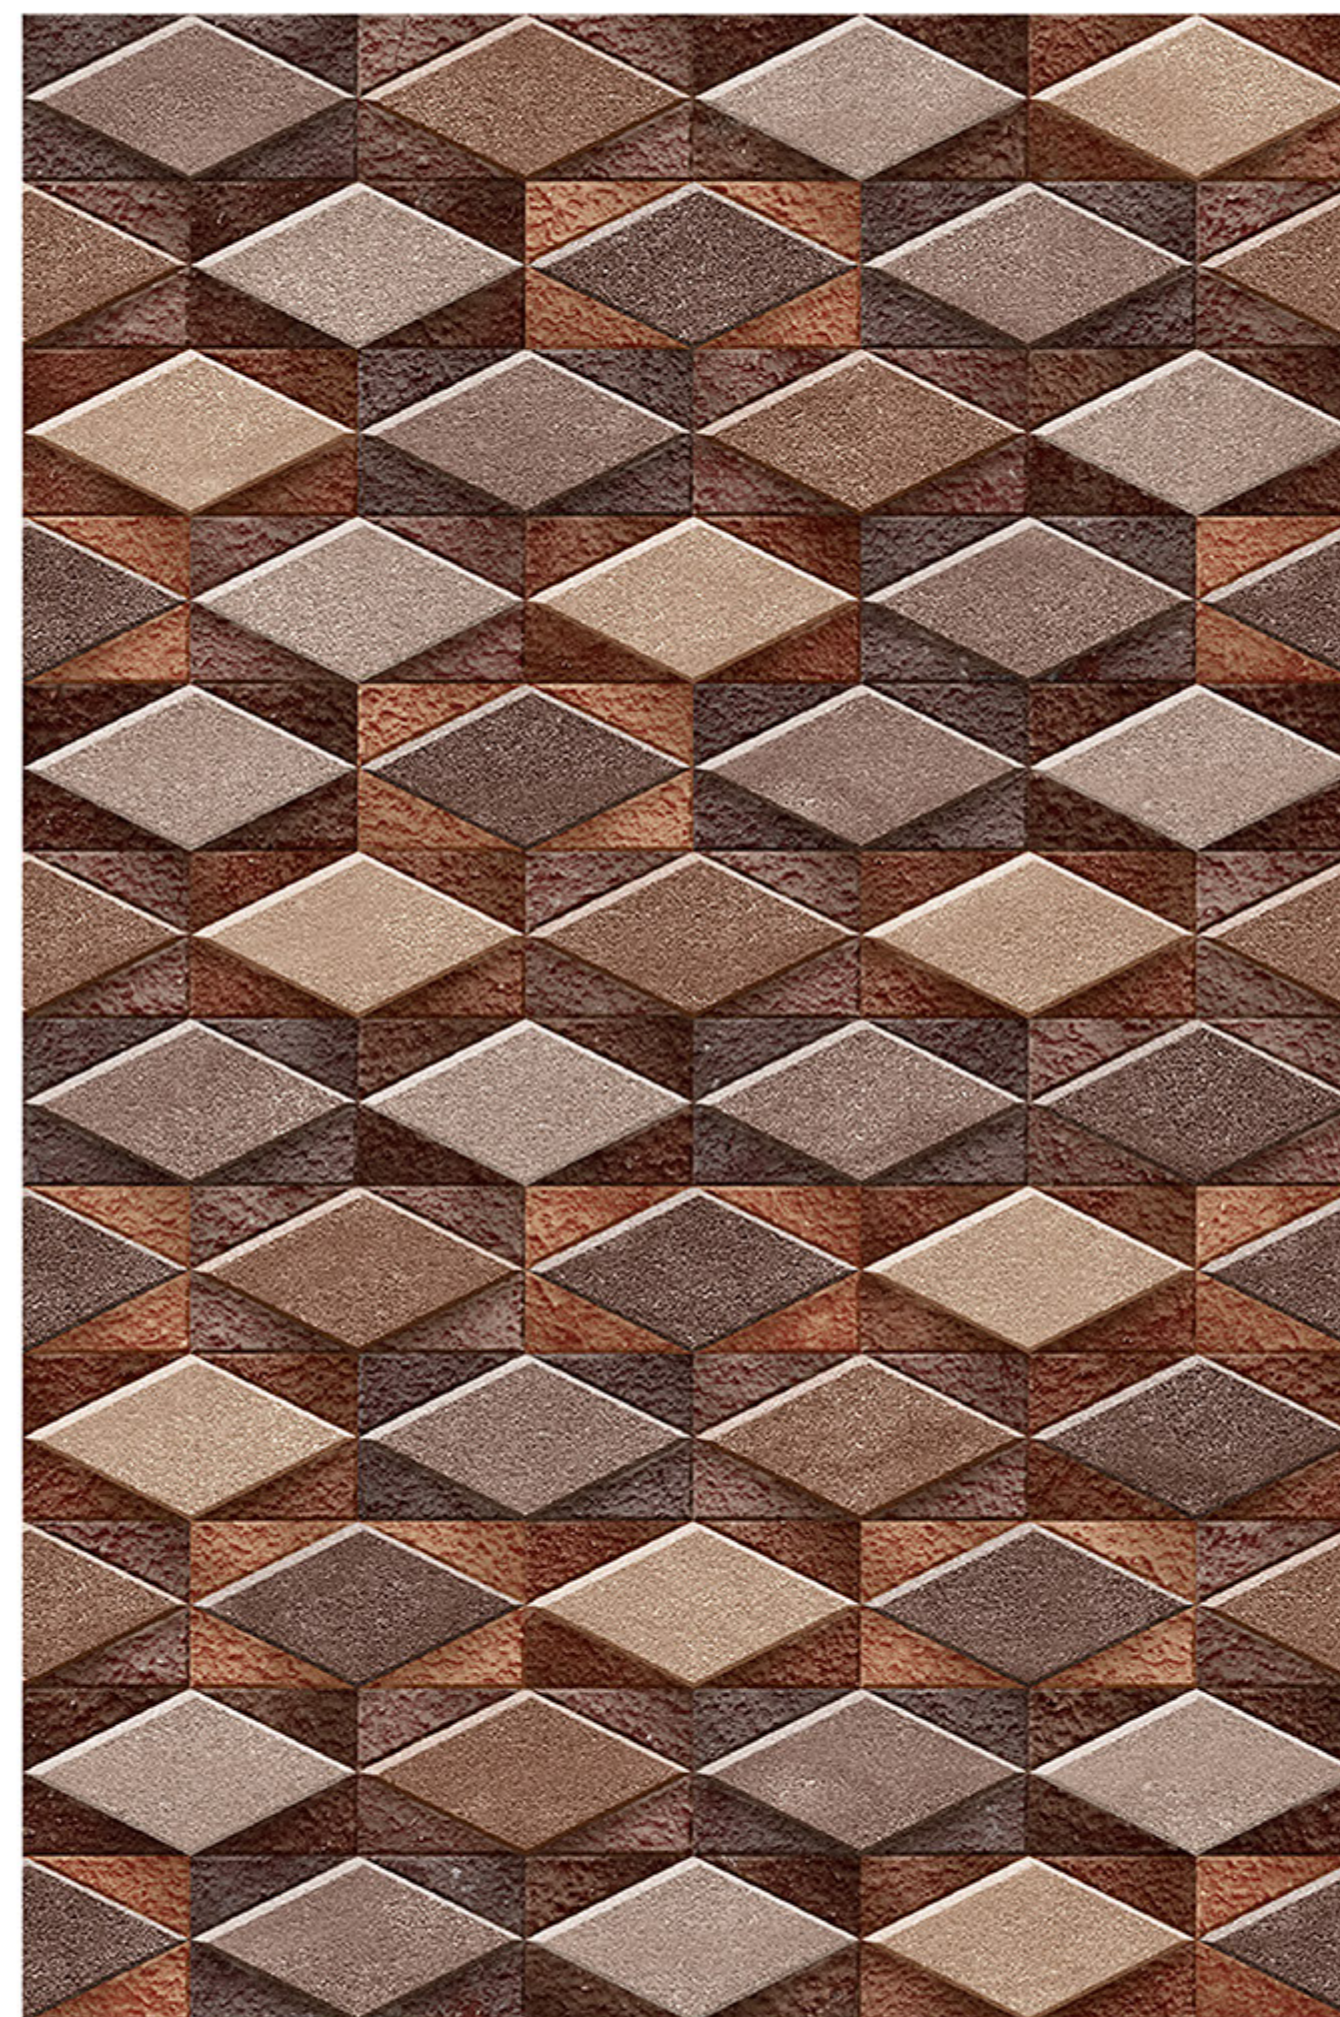

CAGLIARI_02

RANDOM
DESIGN

HIGH-DEEP
PUNCH

DURABLE
BODY

NATURAL
LOOK

100%
WATER PROOF