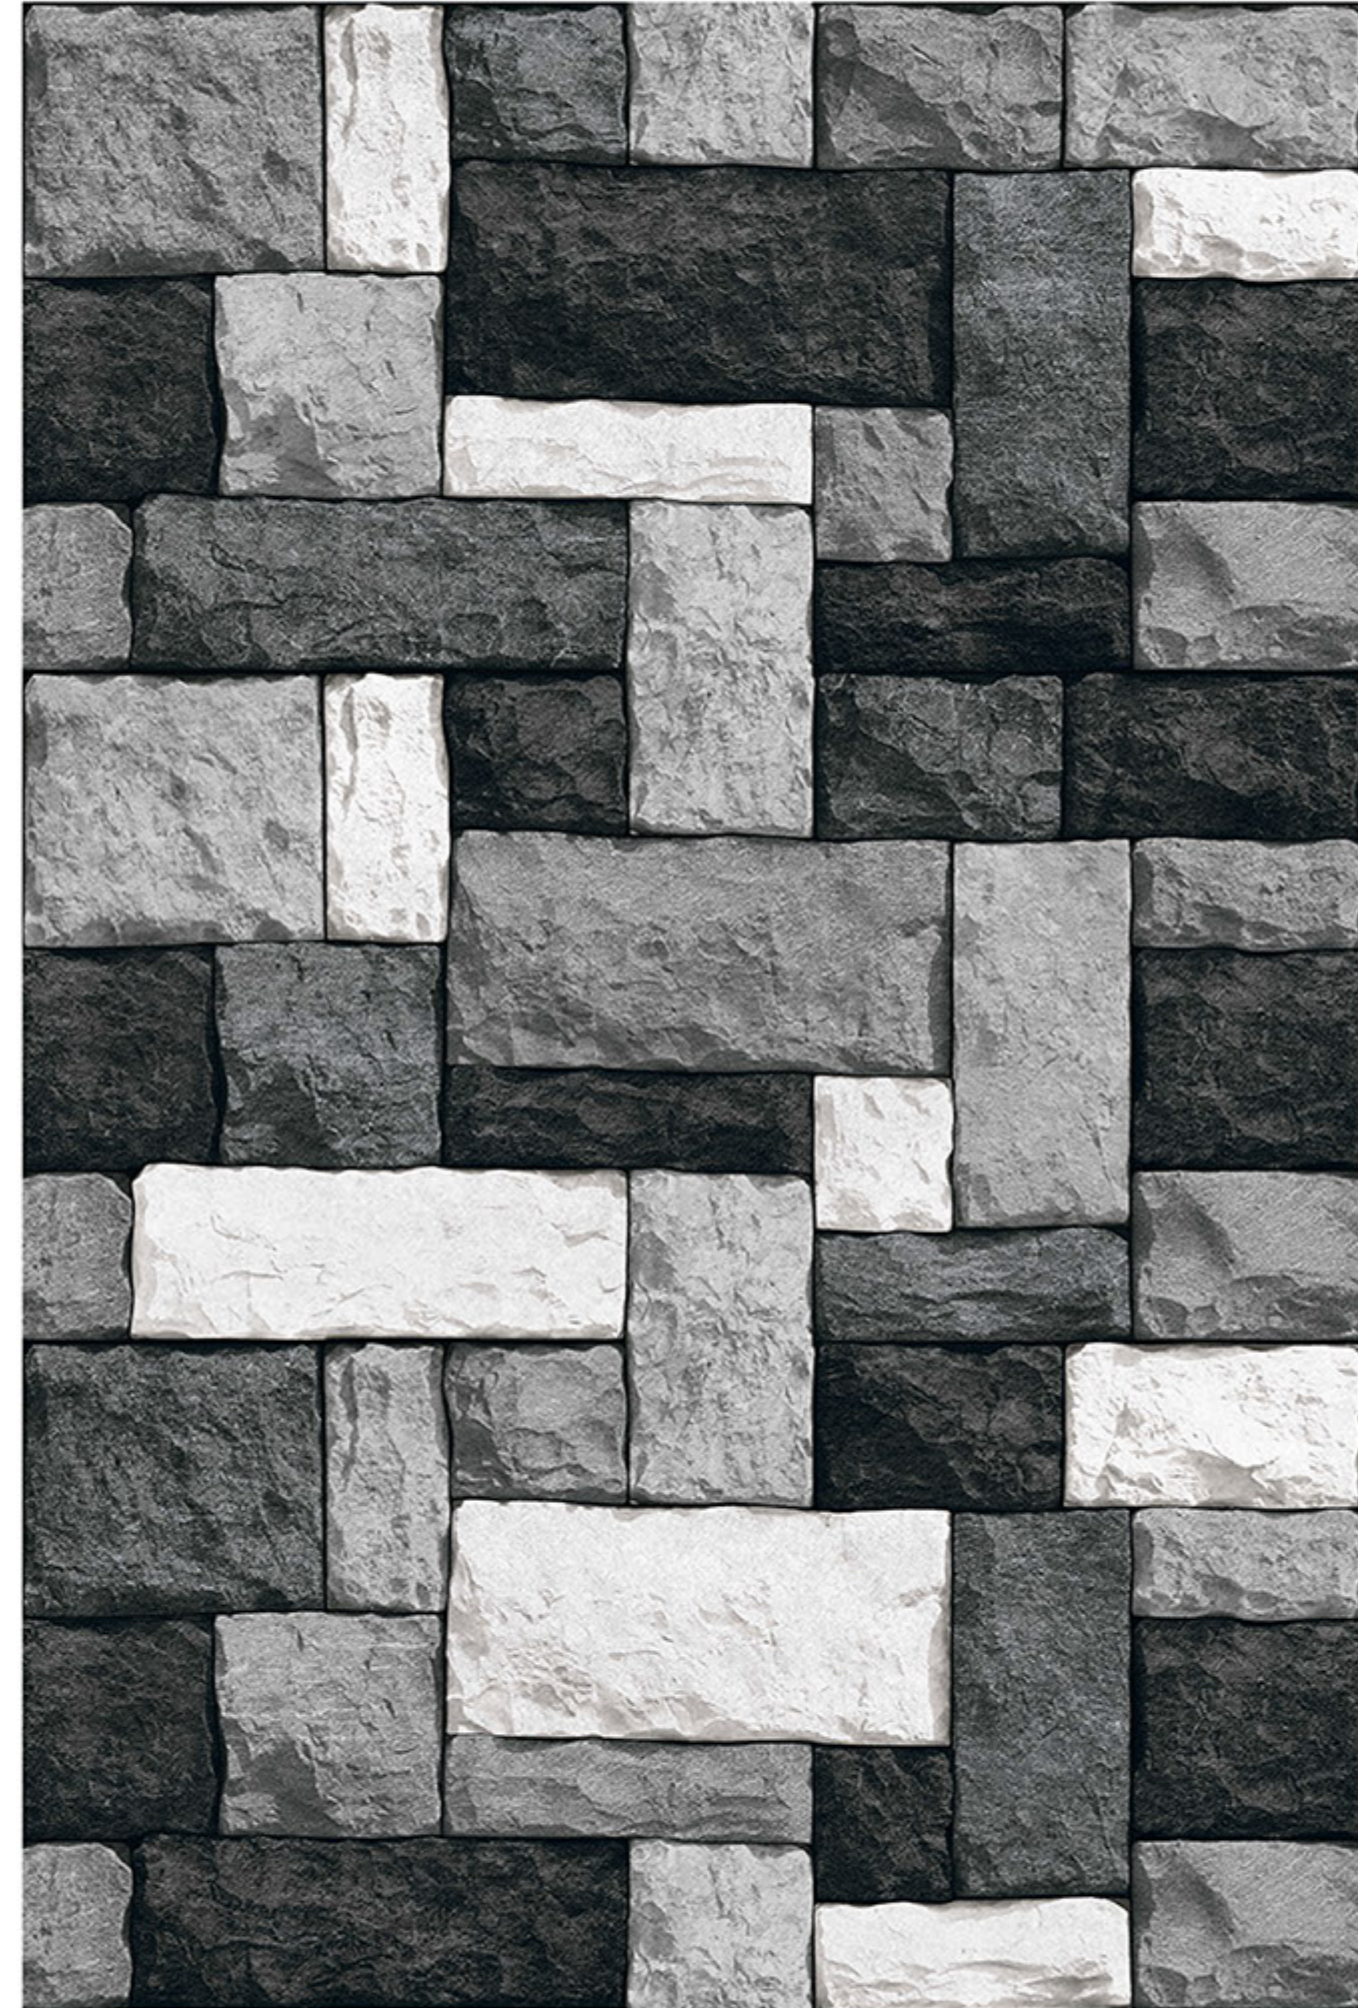

PRATO_08

RANDOM
DESIGN

HIGH-DEEP
PUNCH

DURABLE
BODY

NATURAL
LOOK

100%
WATER PROOF