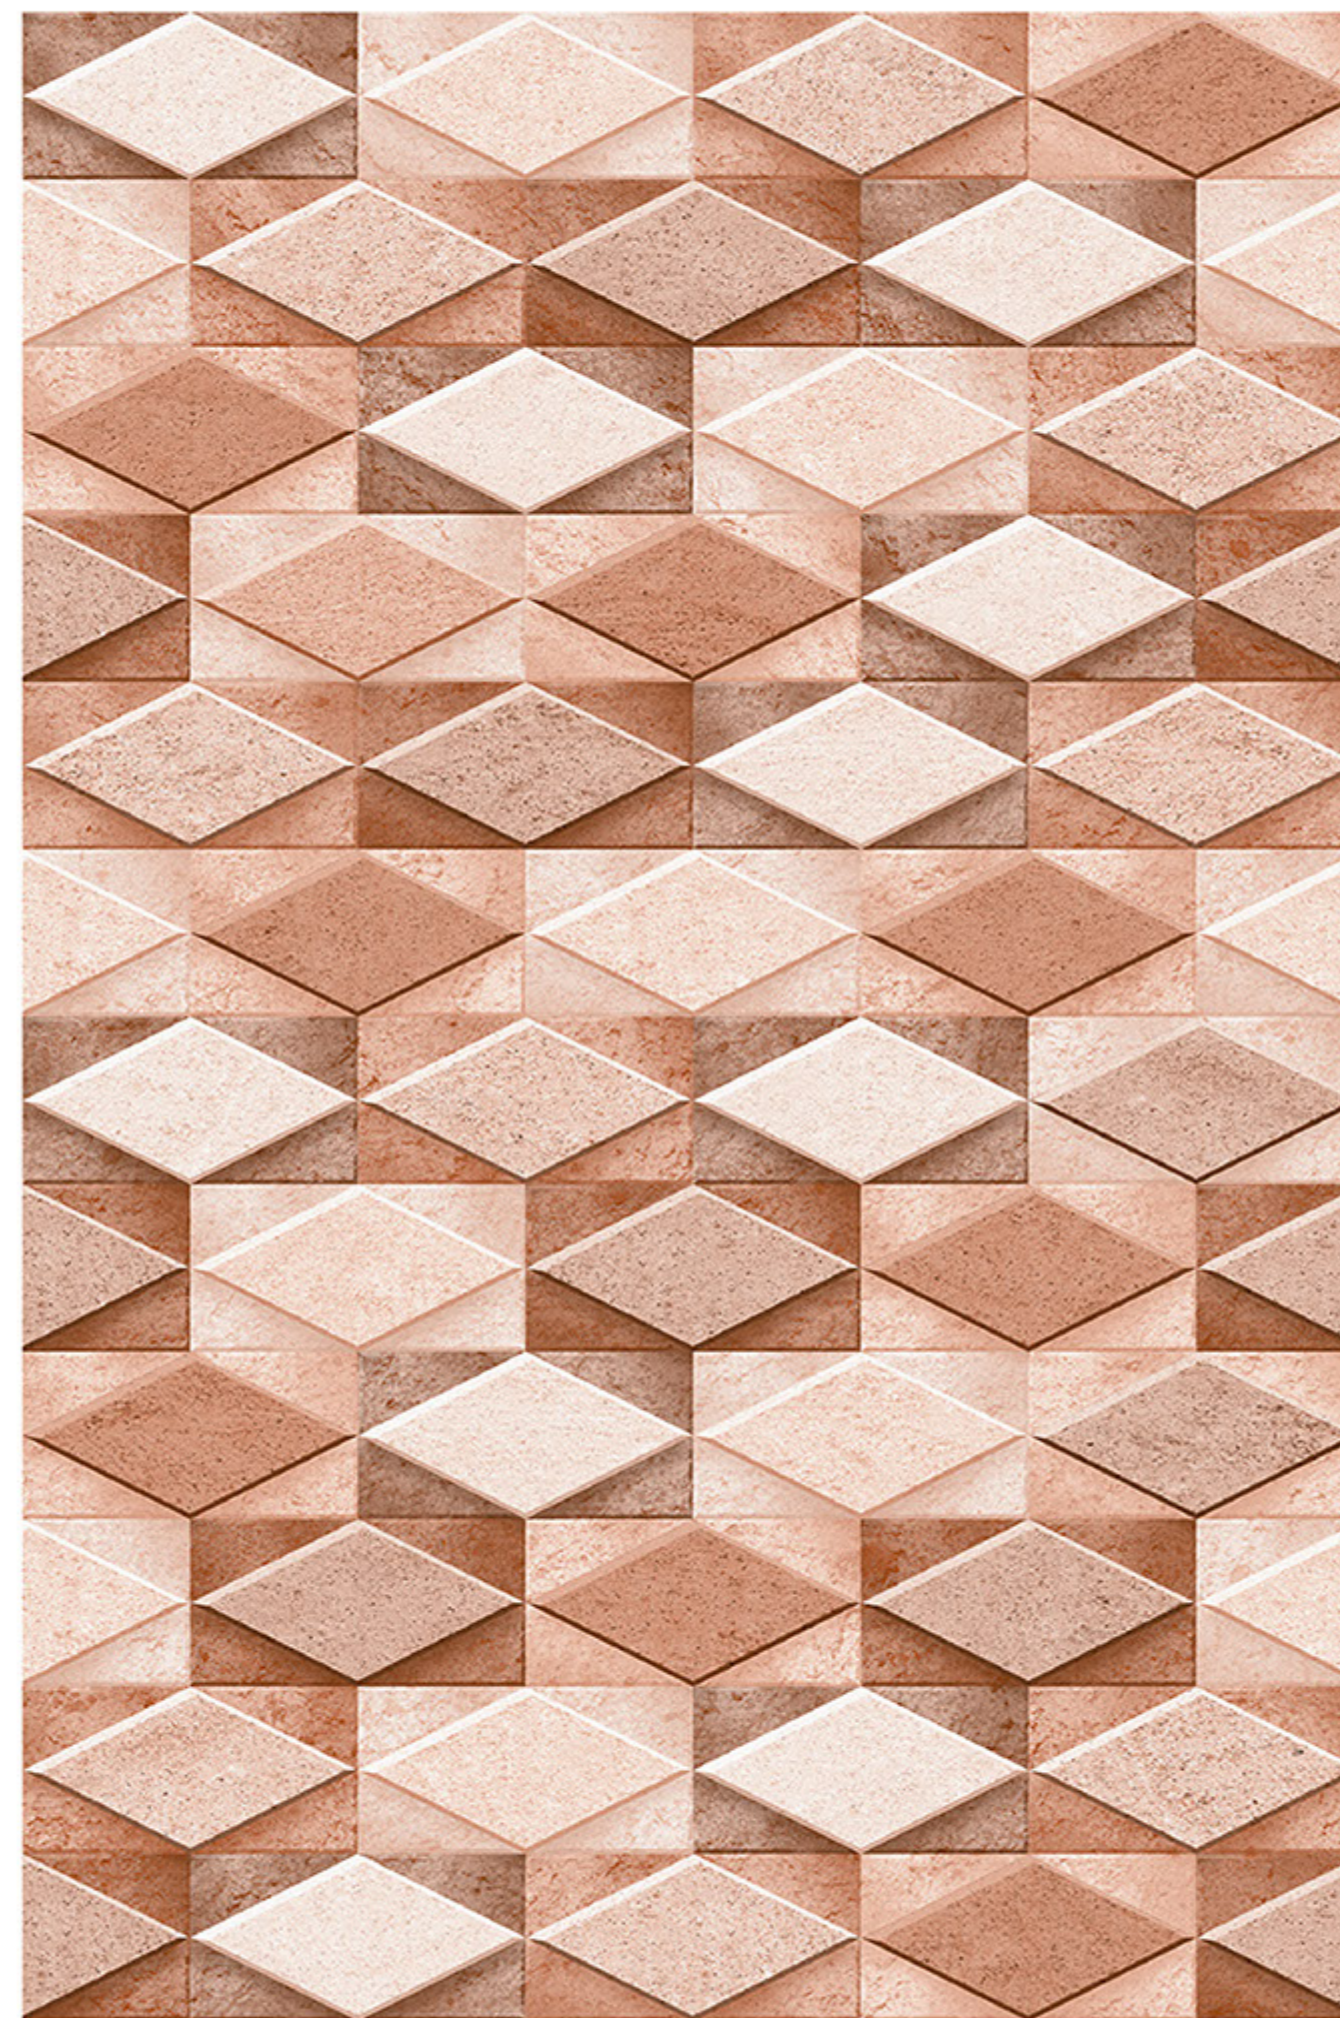

100%
WATER PROOF

CAGLIARI_08

RANDOM
DESIGN

HIGH-DEEP
PUNCH

DURABLE
BODY

NATURAL
LOOK

100%
WATER PROOF

CAGLIARI_09