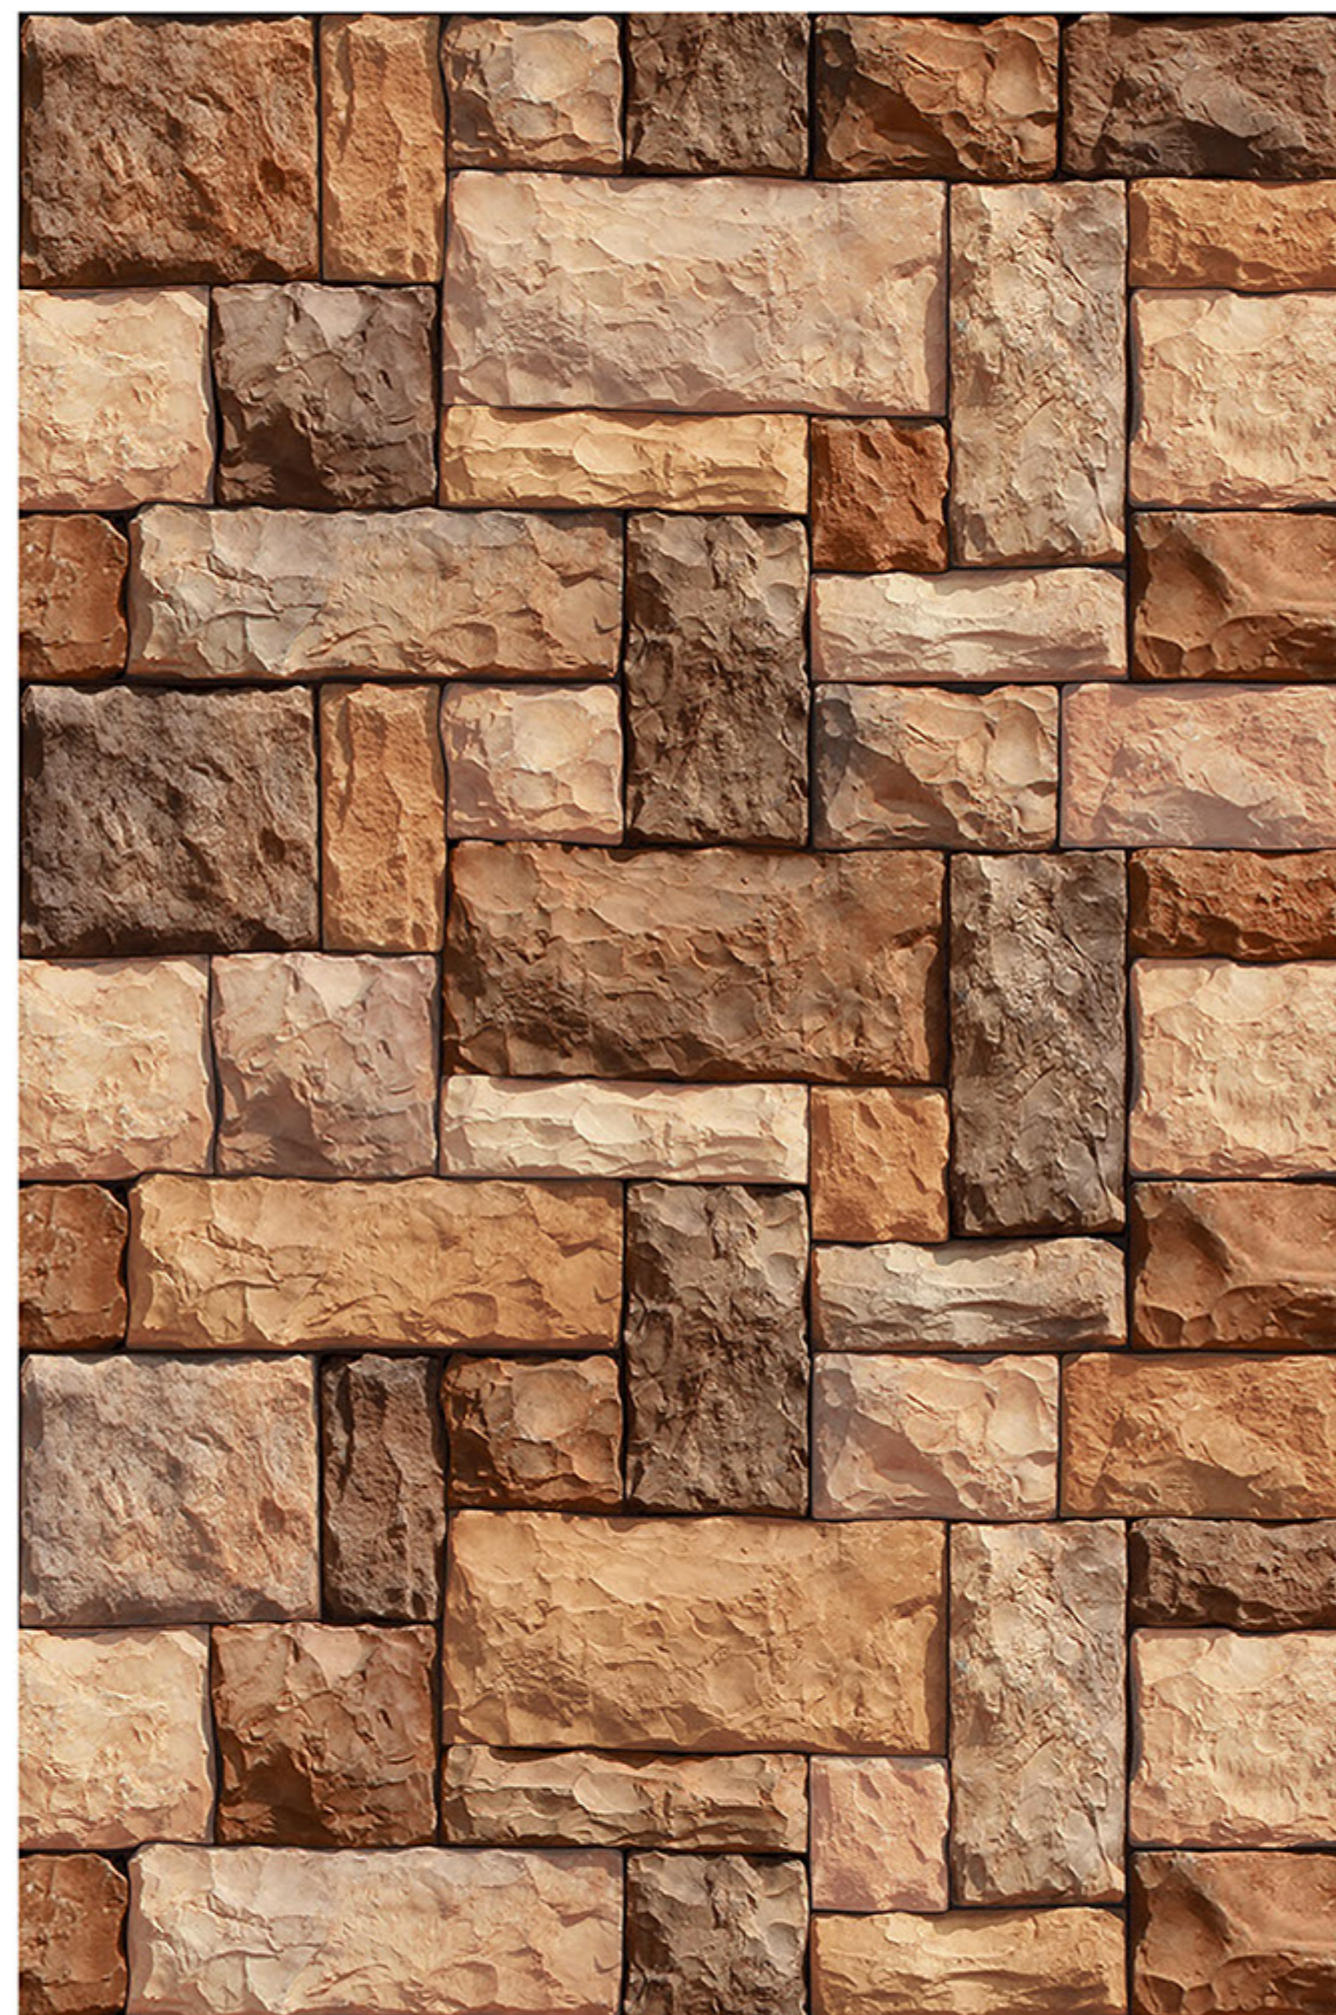

MATT - SUGAR - VARNISH

PRATO_01

RANDOM
DESIGN

HIGH-DEEP
PUNCH

DURABLE
BODY

NATURAL
LOOK

100%
WATER PROOF

PRATO_02