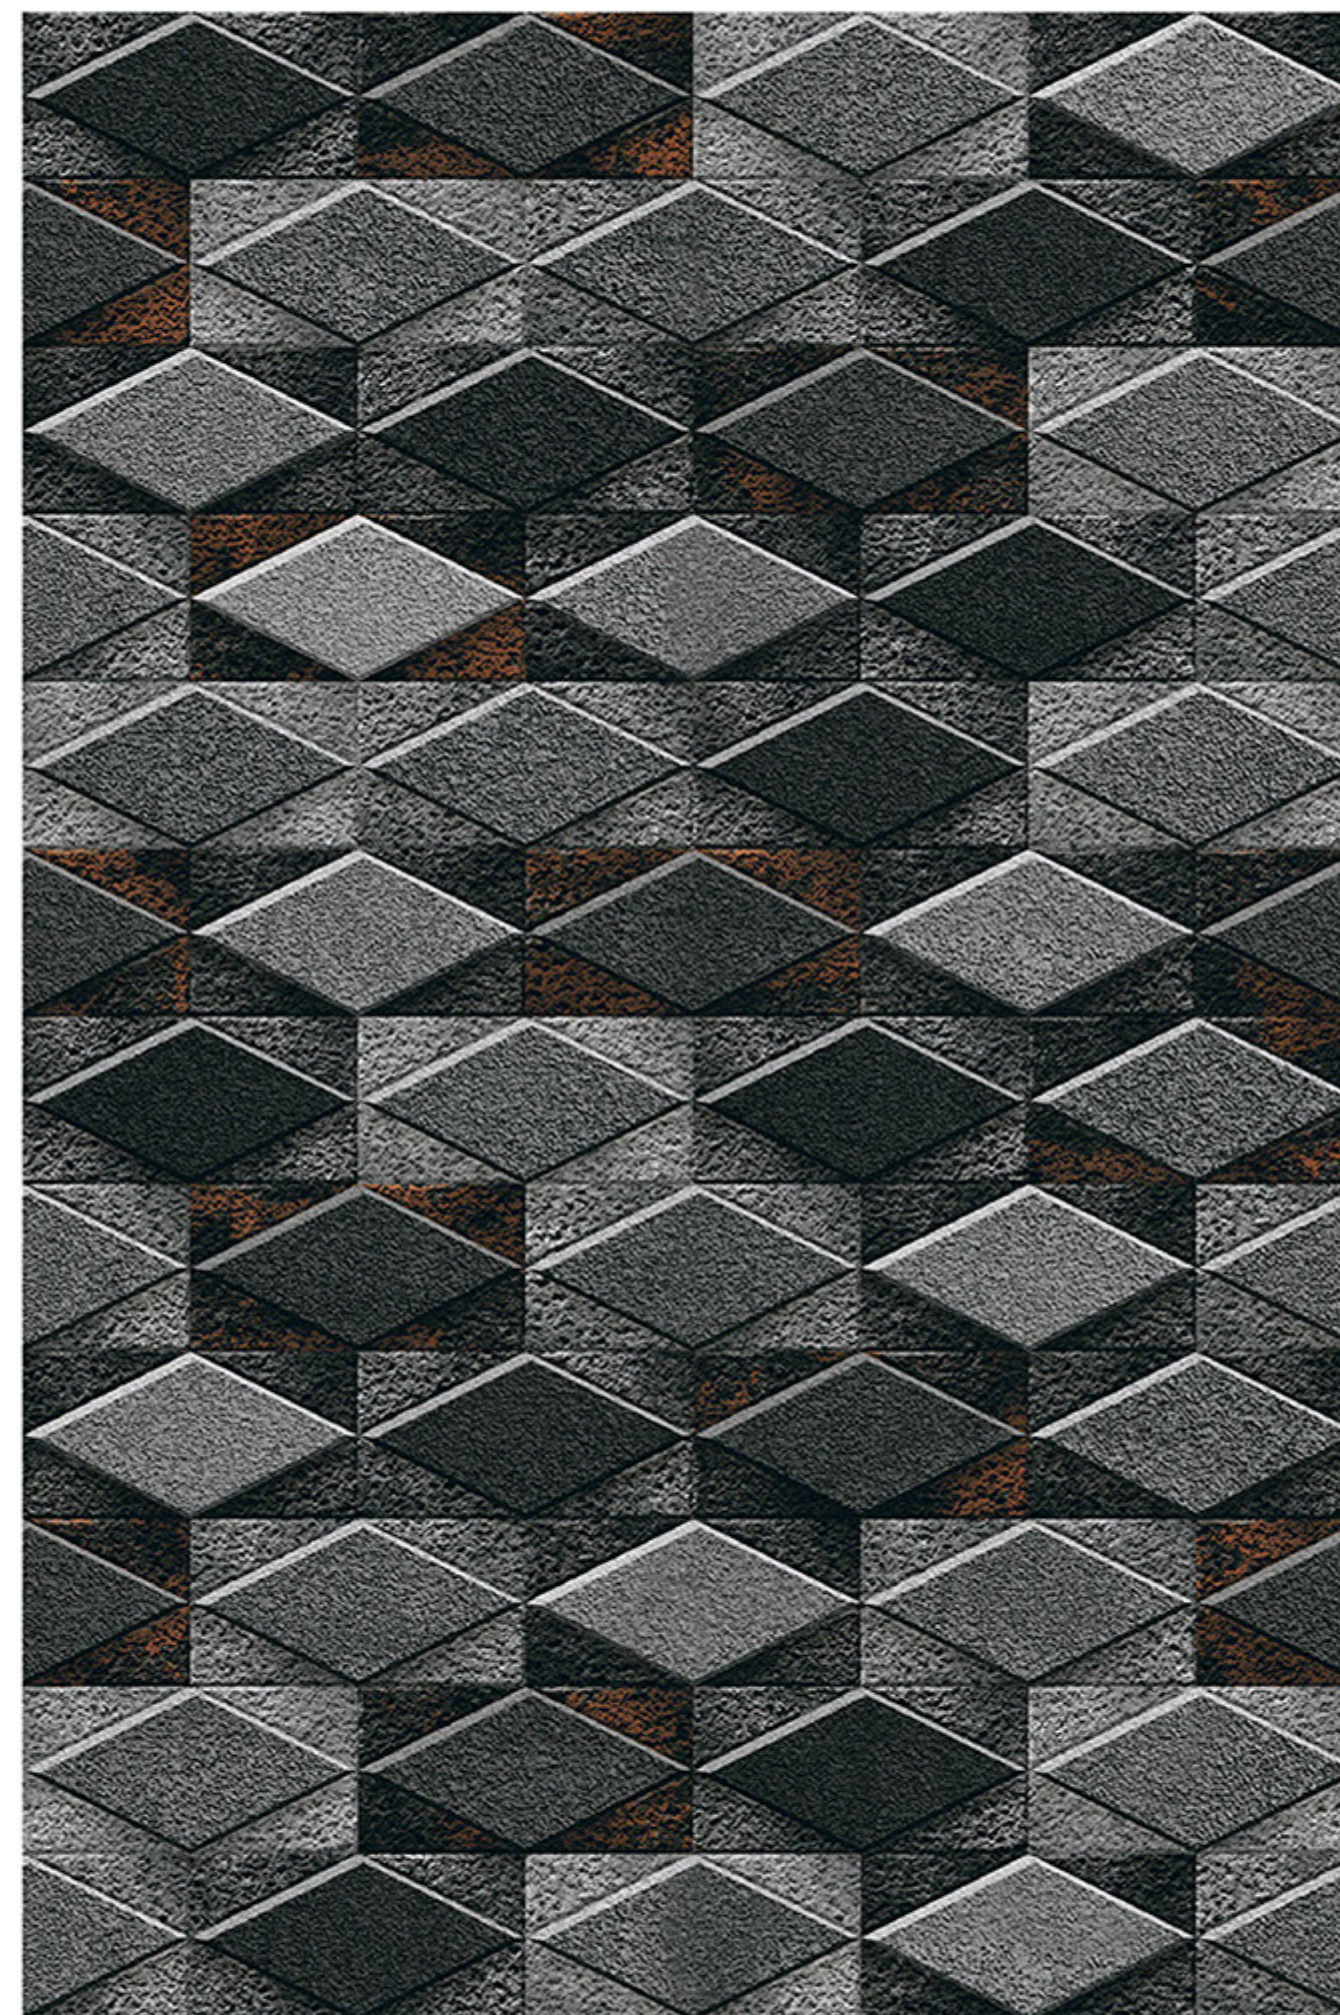

100%
WATER PROOF

CAGLIARI_04

RANDOM
DESIGN

HIGH-DEEP
PUNCH

DURABLE
BODY

NATURAL
LOOK

100%
WATER PROOF

CAGLIARI_05