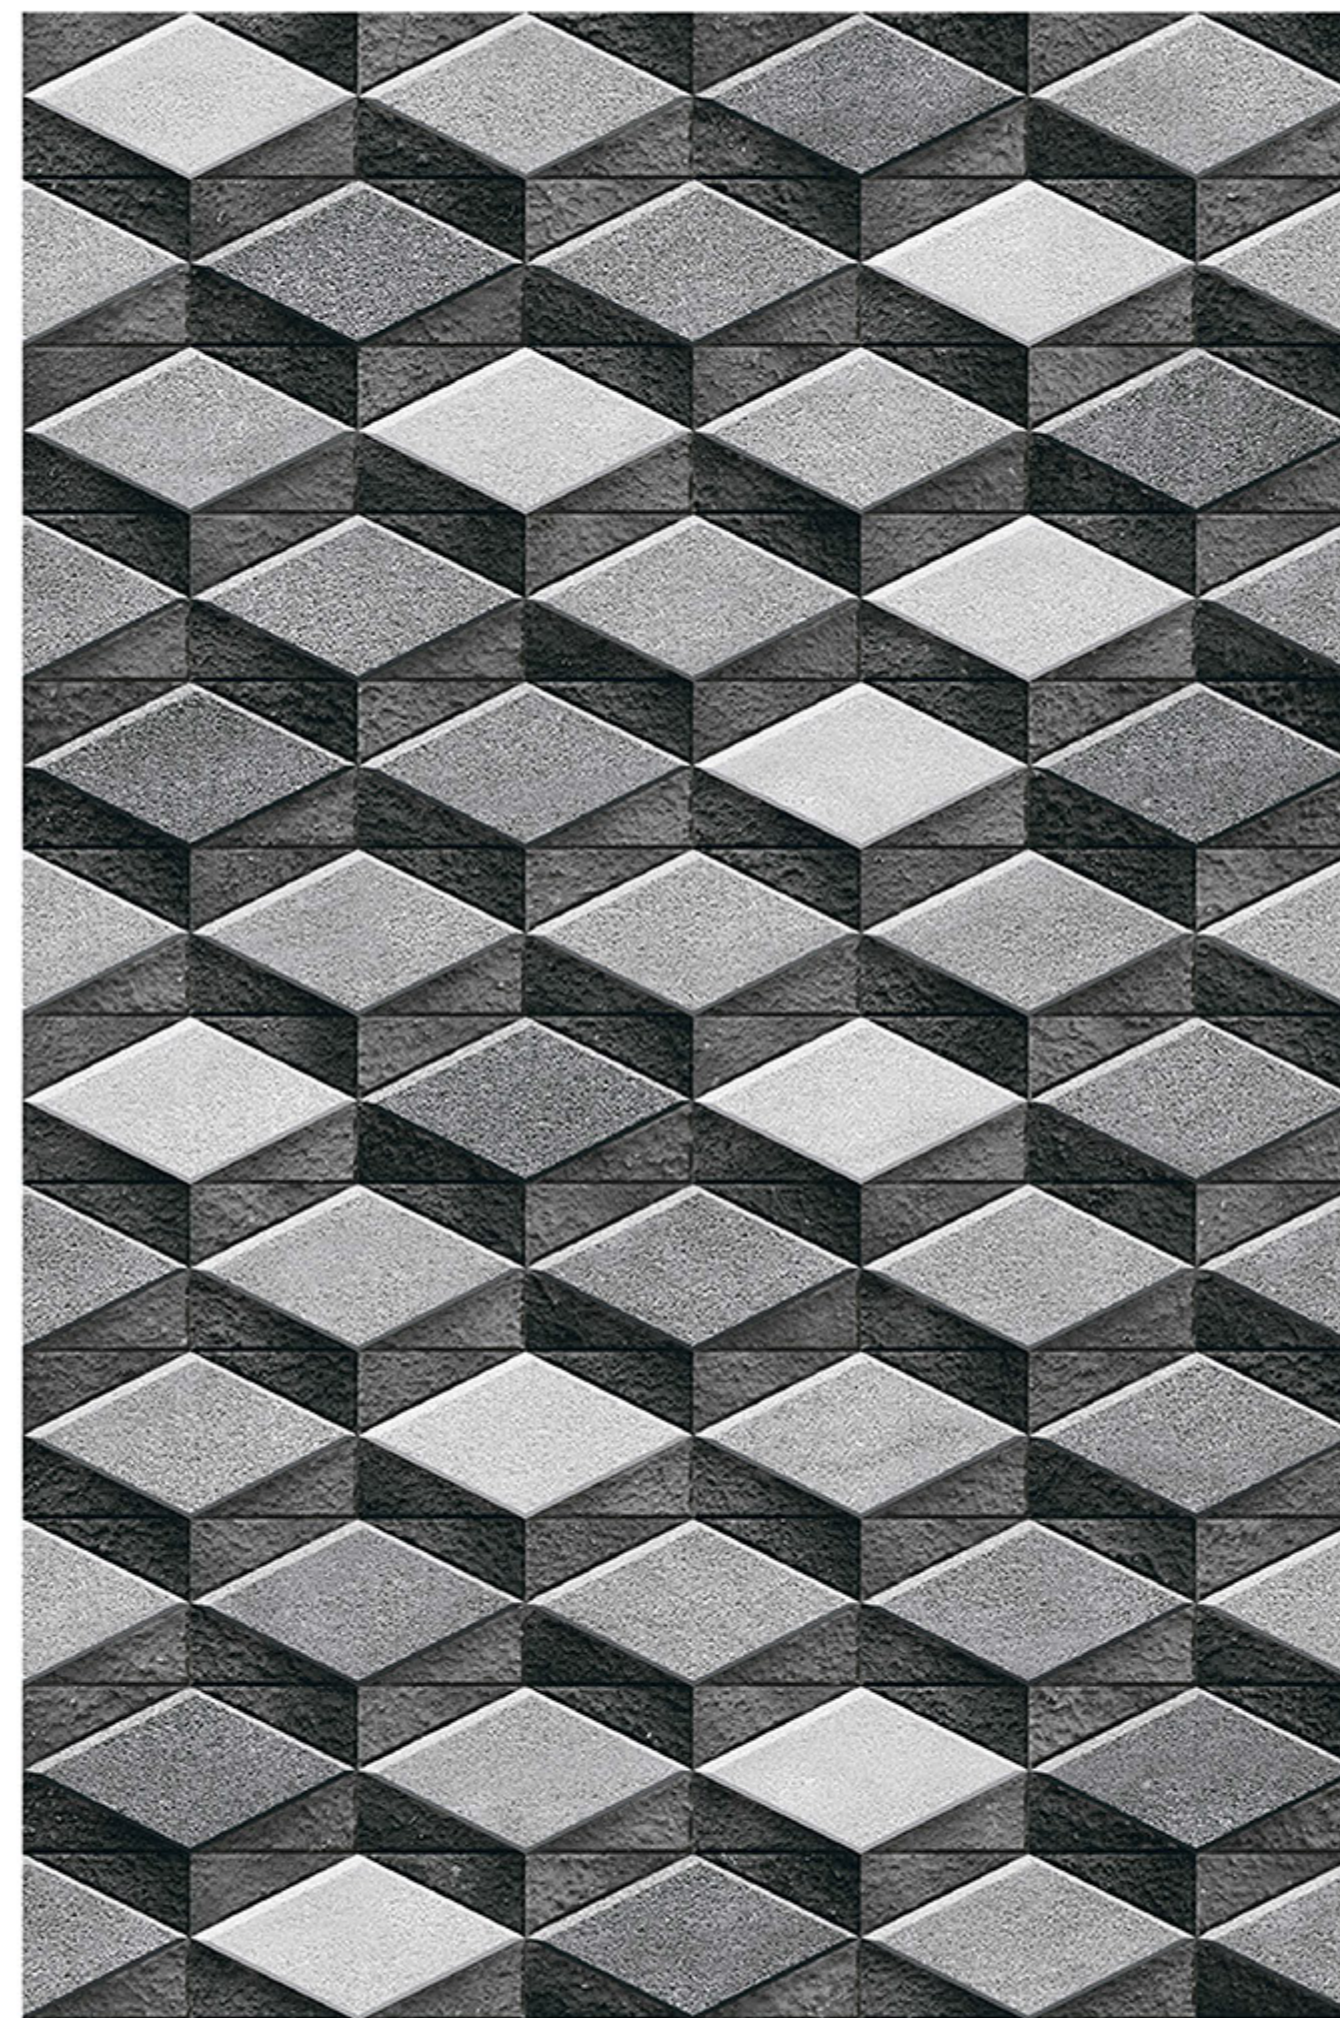

CAGLIARI_11

RANDOM
DESIGN

HIGH-DEEP
PUNCH

DURABLE
BODY

NATURAL
LOOK

100%
WATER PROOF