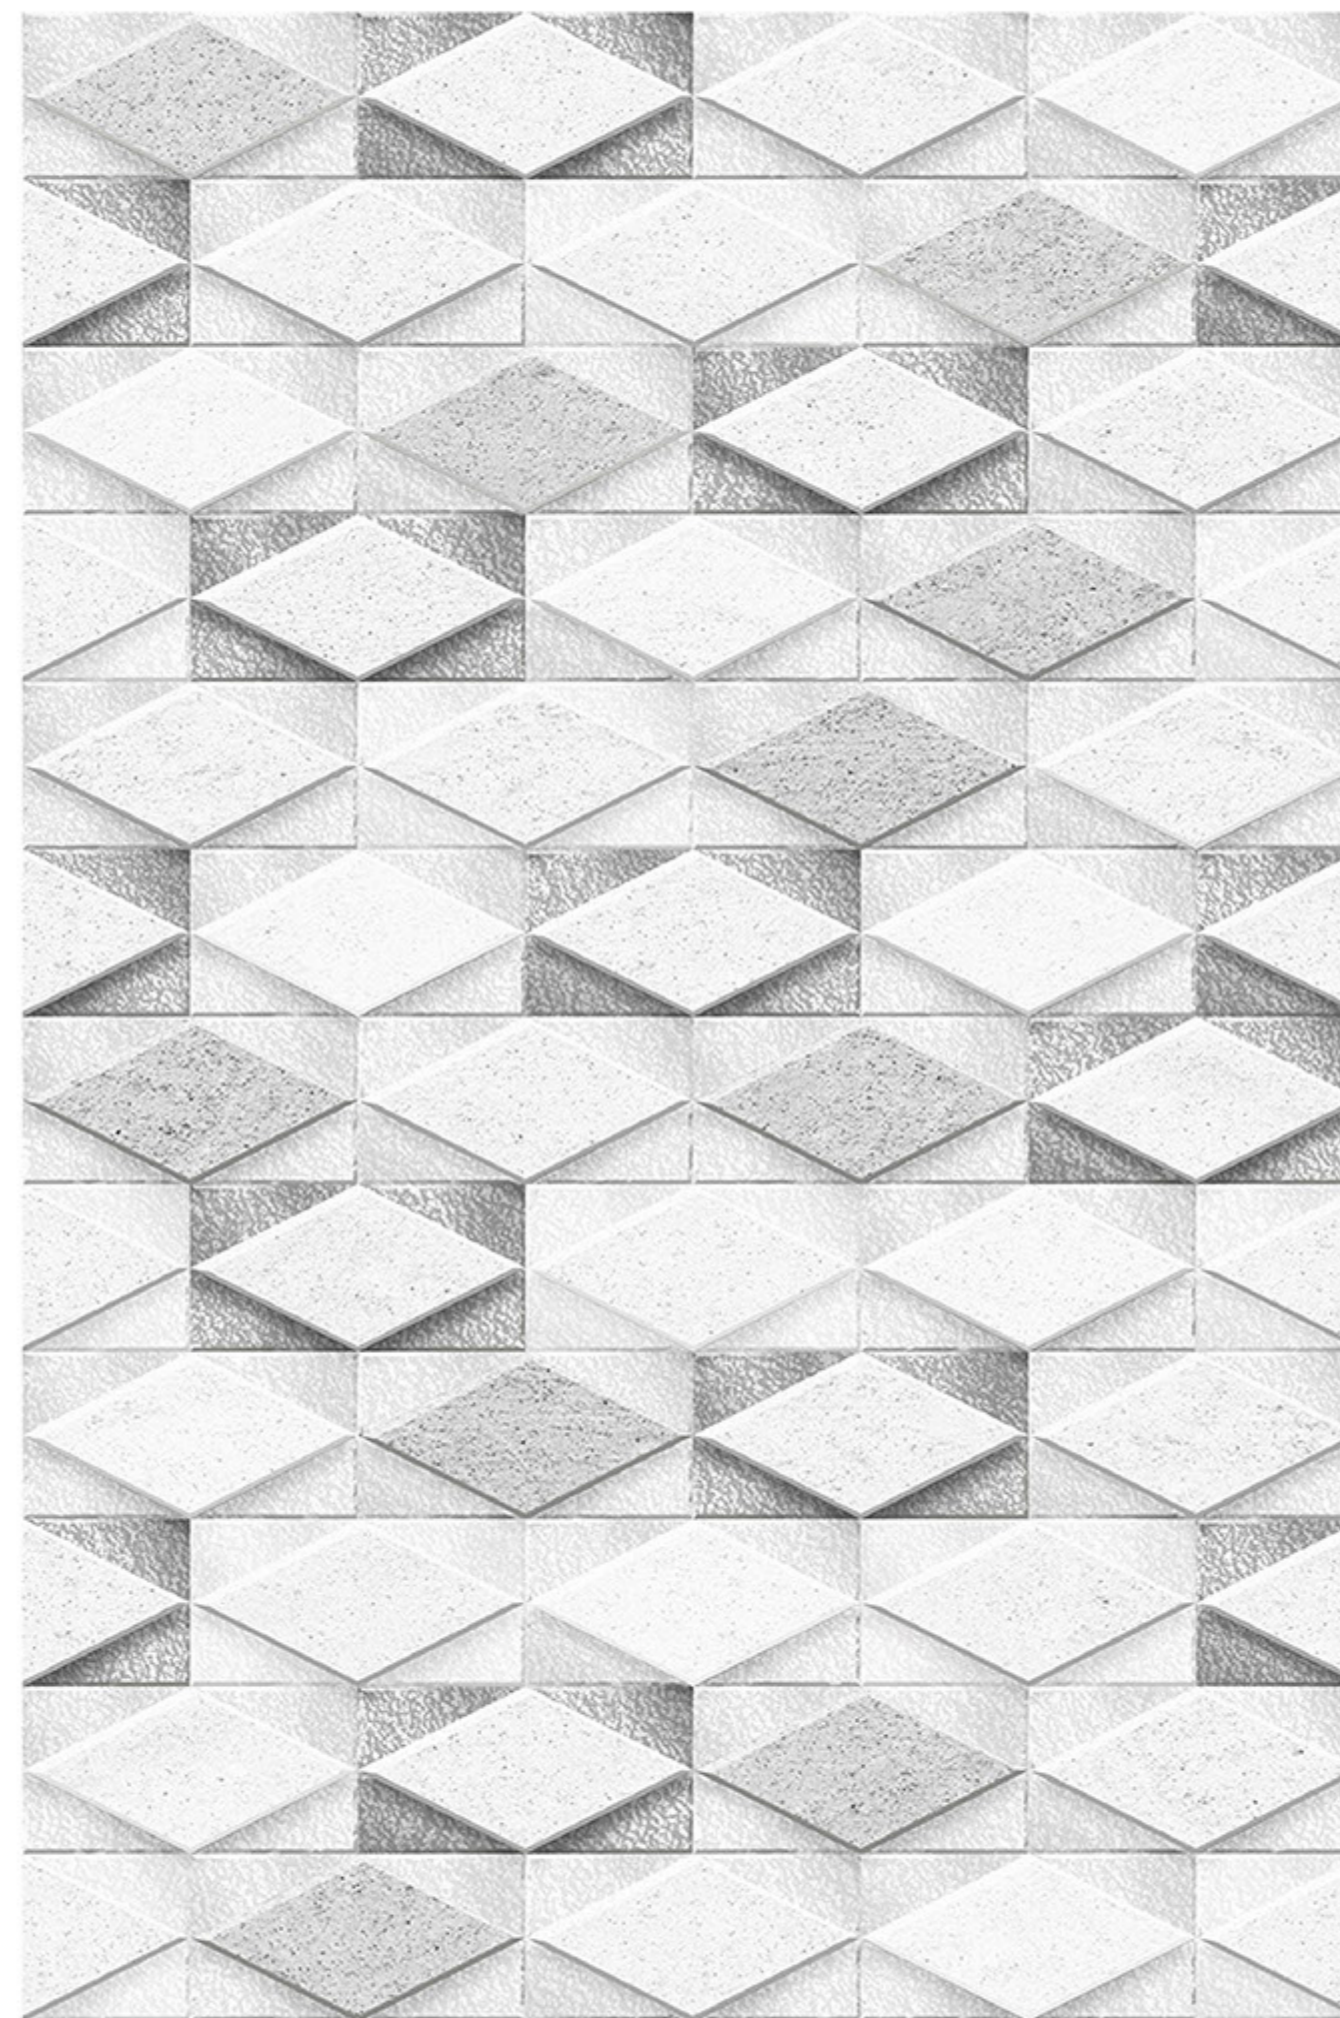

RANDOM
DESIGN

HIGH-DEEP
PUNCH

DURABLE
BODY

NATURAL
LOOK

100%
WATER PROOF

CAGLIARI_14

RANDOM
DESIGN

HIGH-DEEP
PUNCH