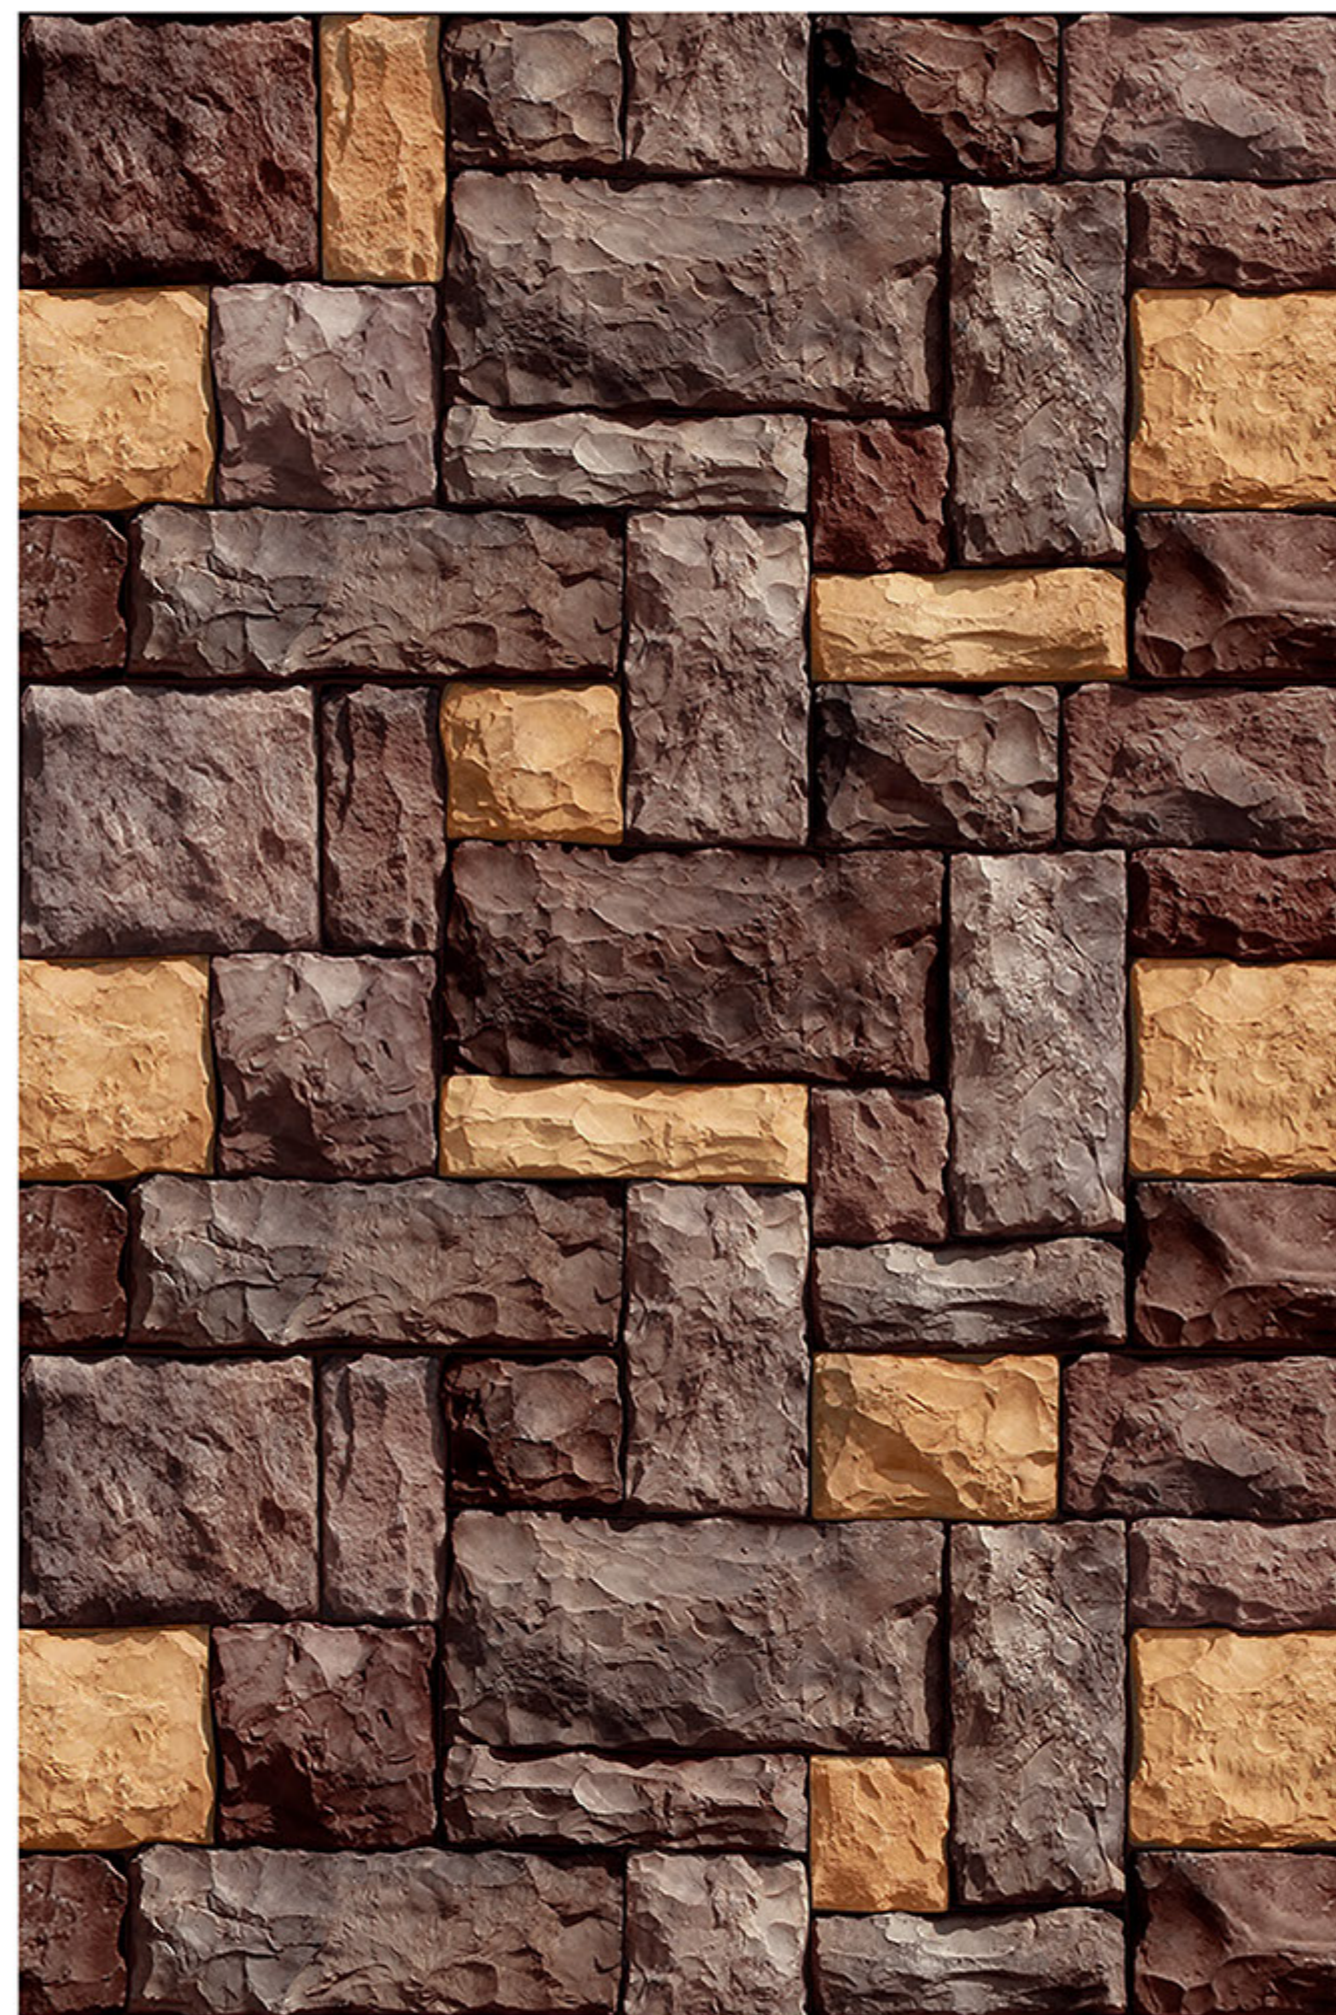

PRATO_03

RANDOM
DESIGN

HIGH-DEEP
PUNCH

DURABLE
BODY

NATURAL
LOOK

100%
WATER PROOF