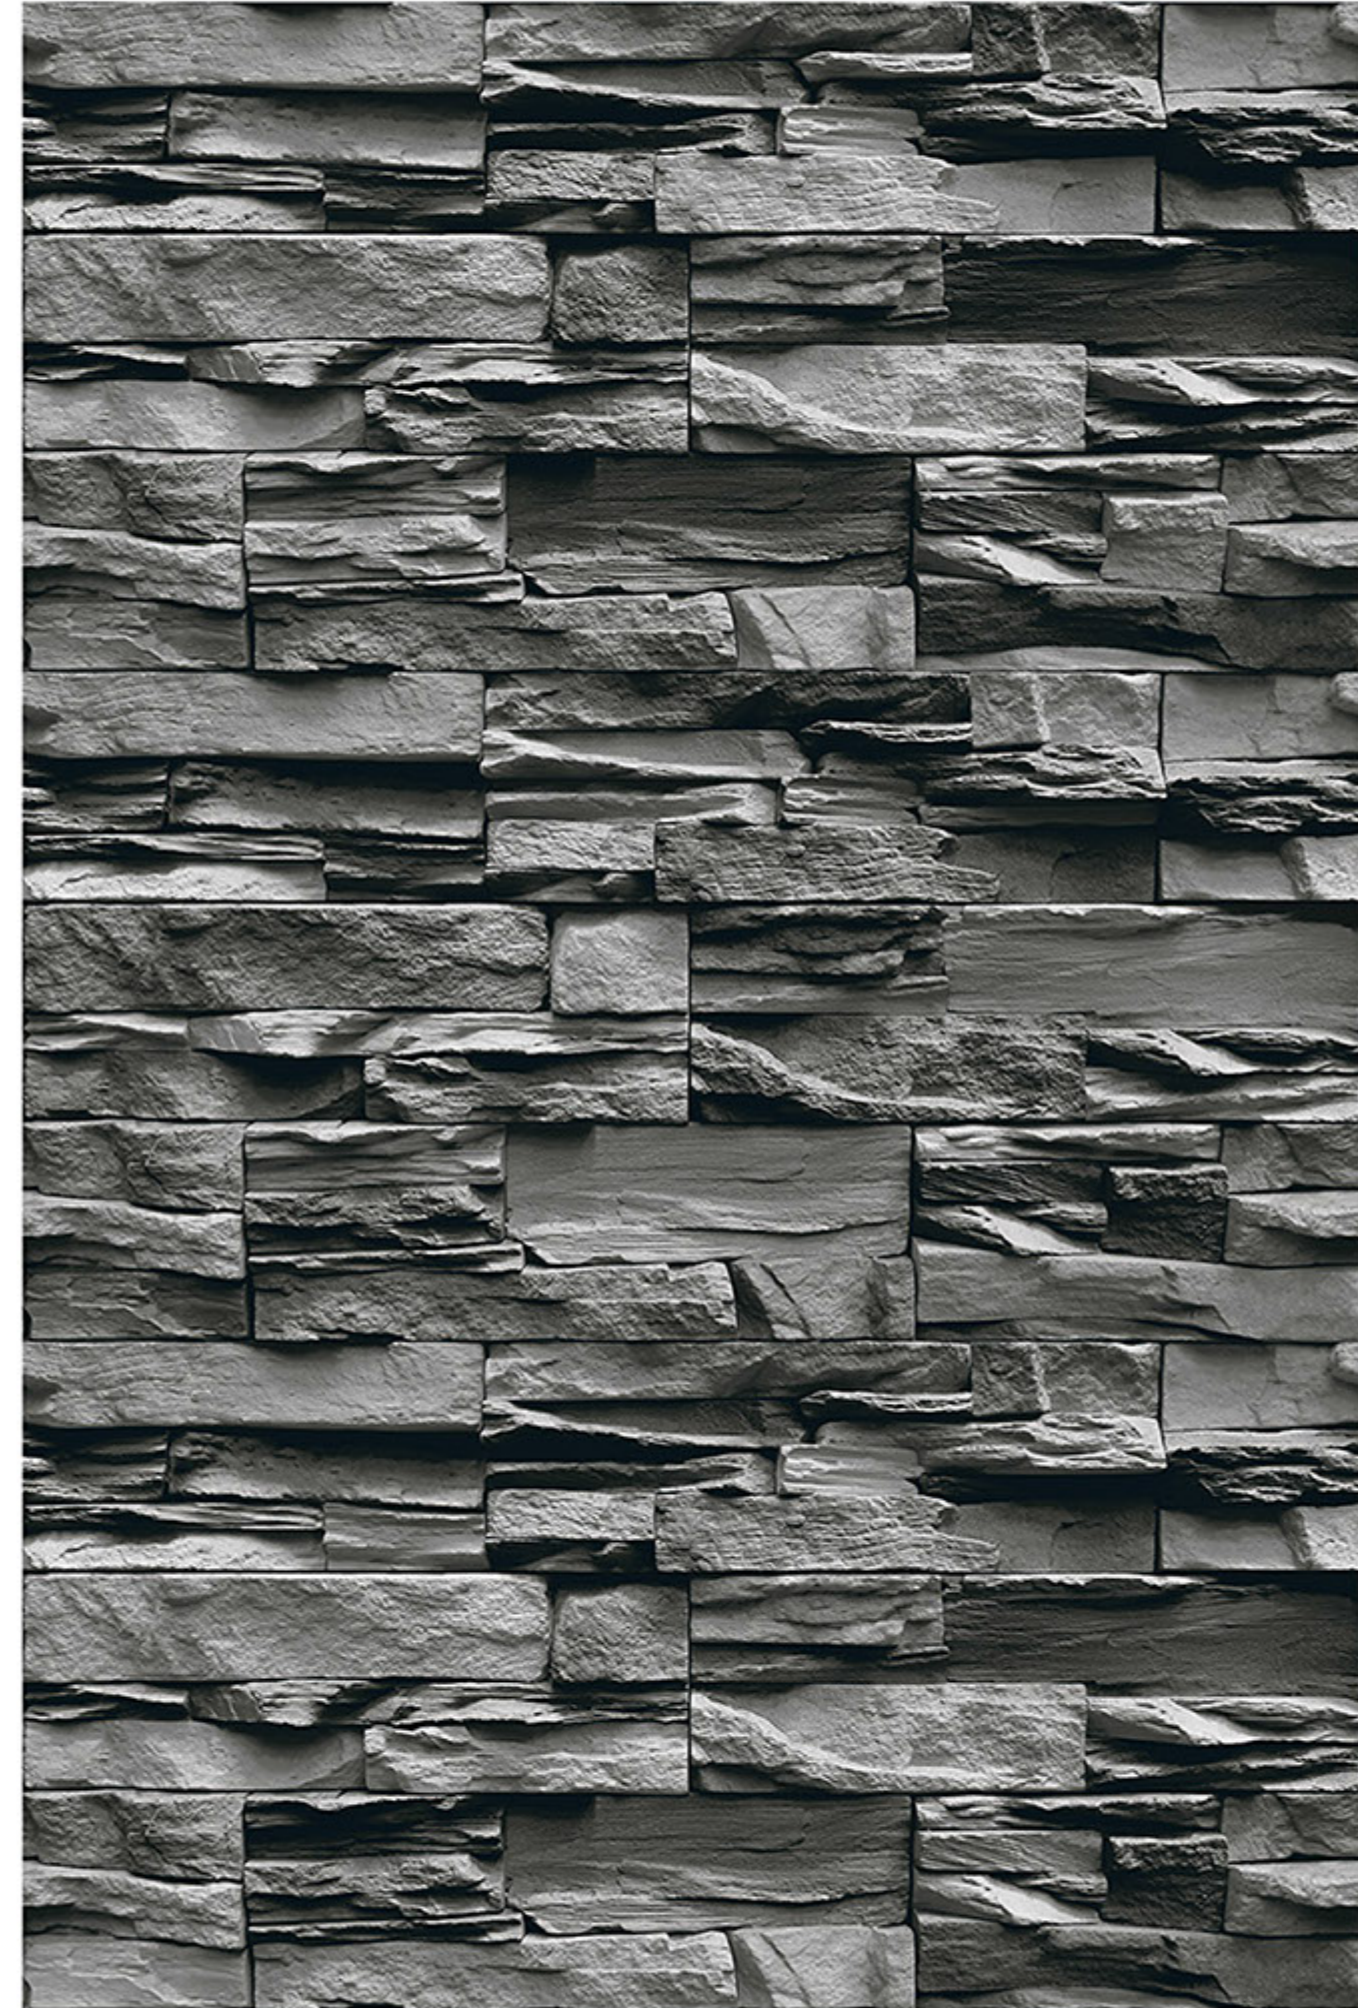

NATURAL
LOOK

100%
WATER PROOF

FORLI_14

RANDOM
DESIGN

HIGH-DEEP
PUNCH

DURABLE
BODY

NATURAL
LOOK

100%
WATER PROOF