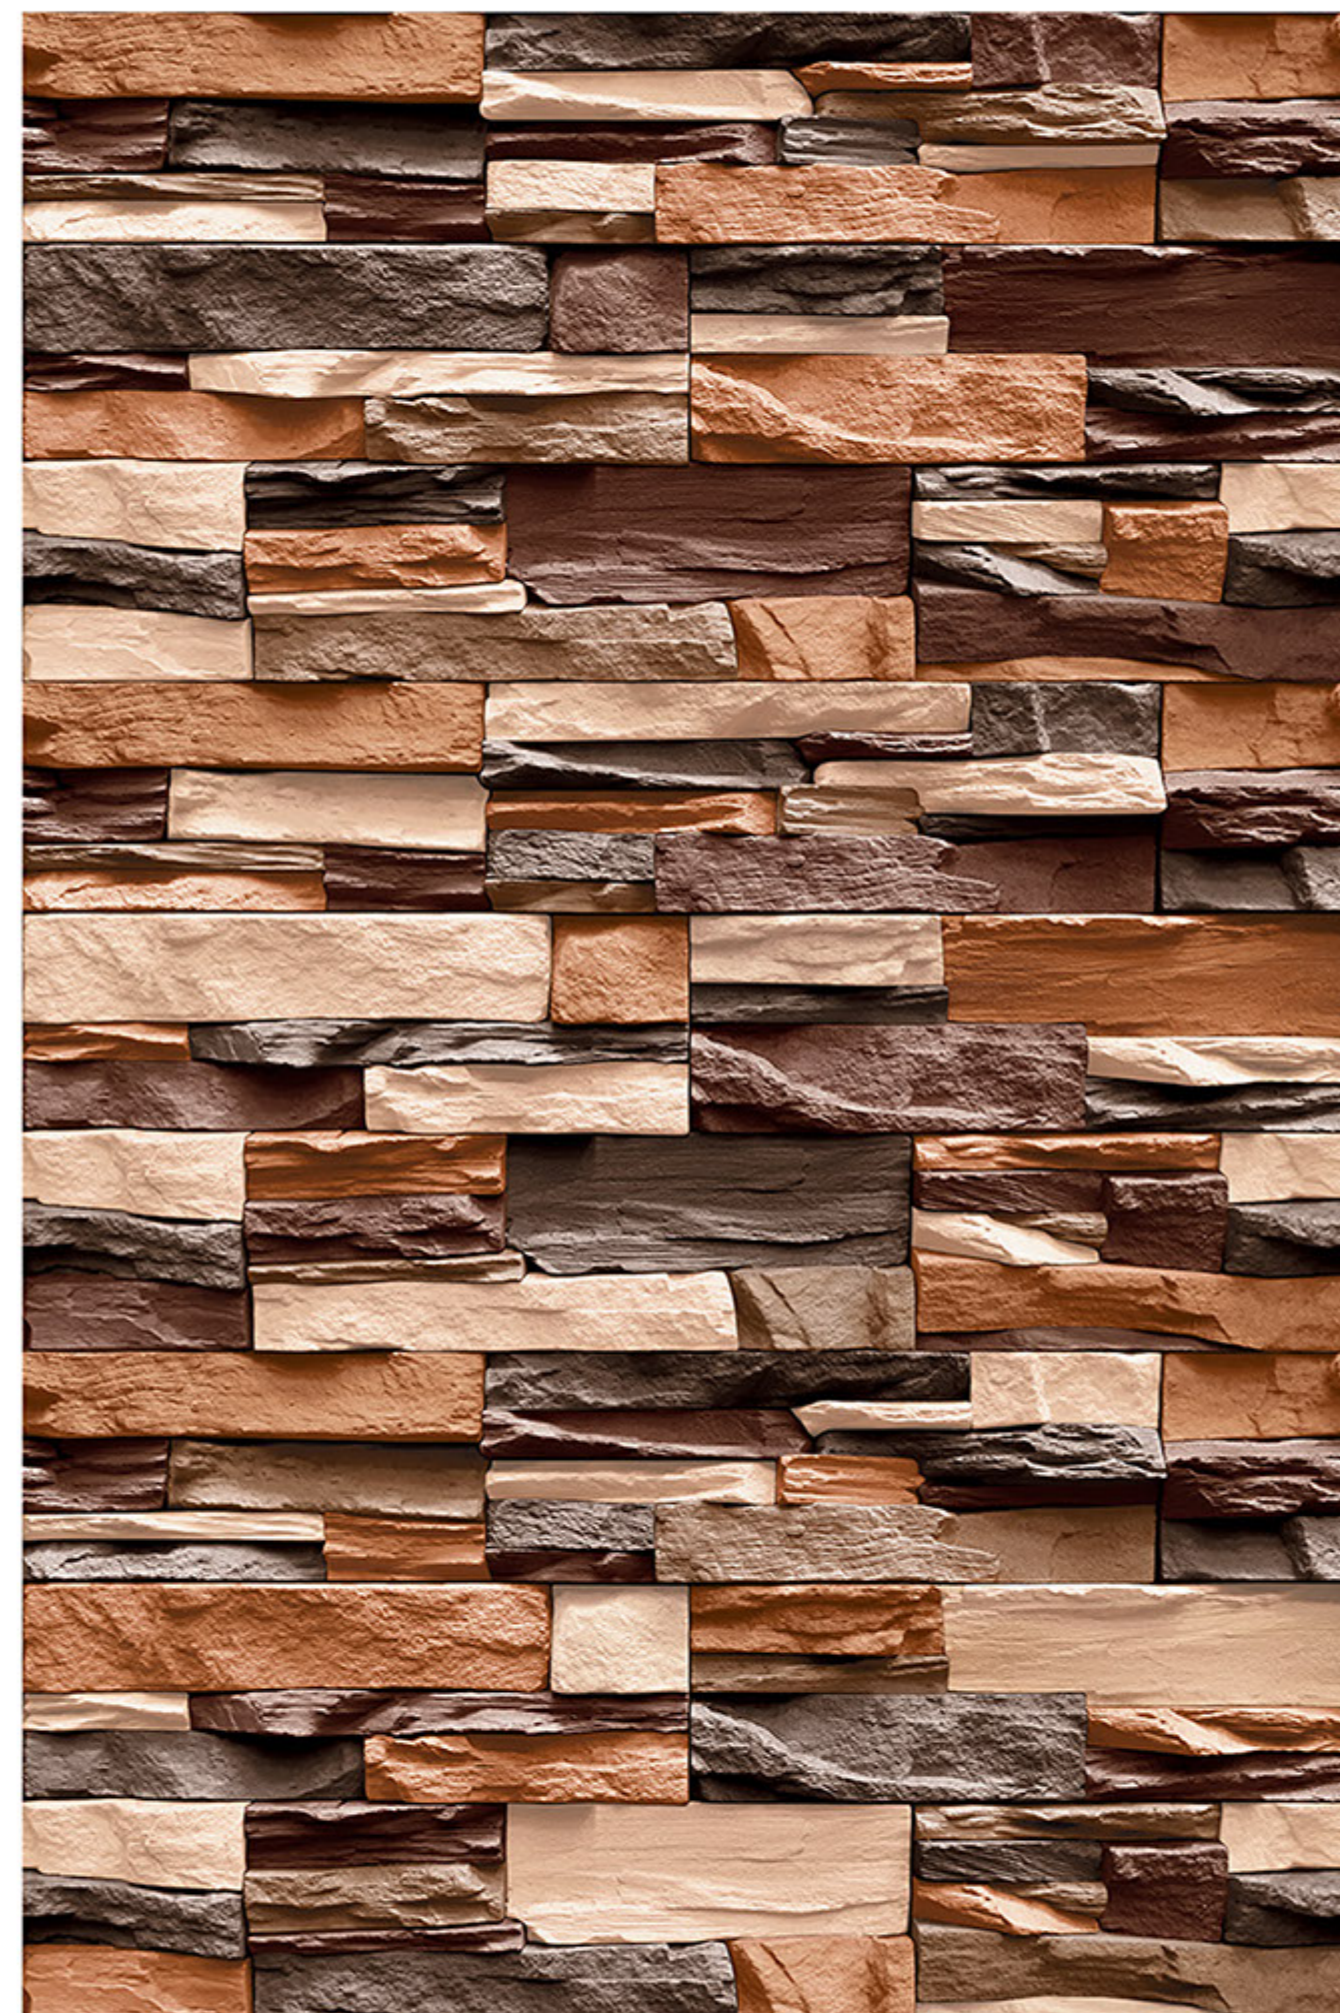

FORLI_05

RANDOM
DESIGN

HIGH-DEEP
PUNCH

DURABLE
BODY

NATURAL
LOOK

100%
WATER PROOF