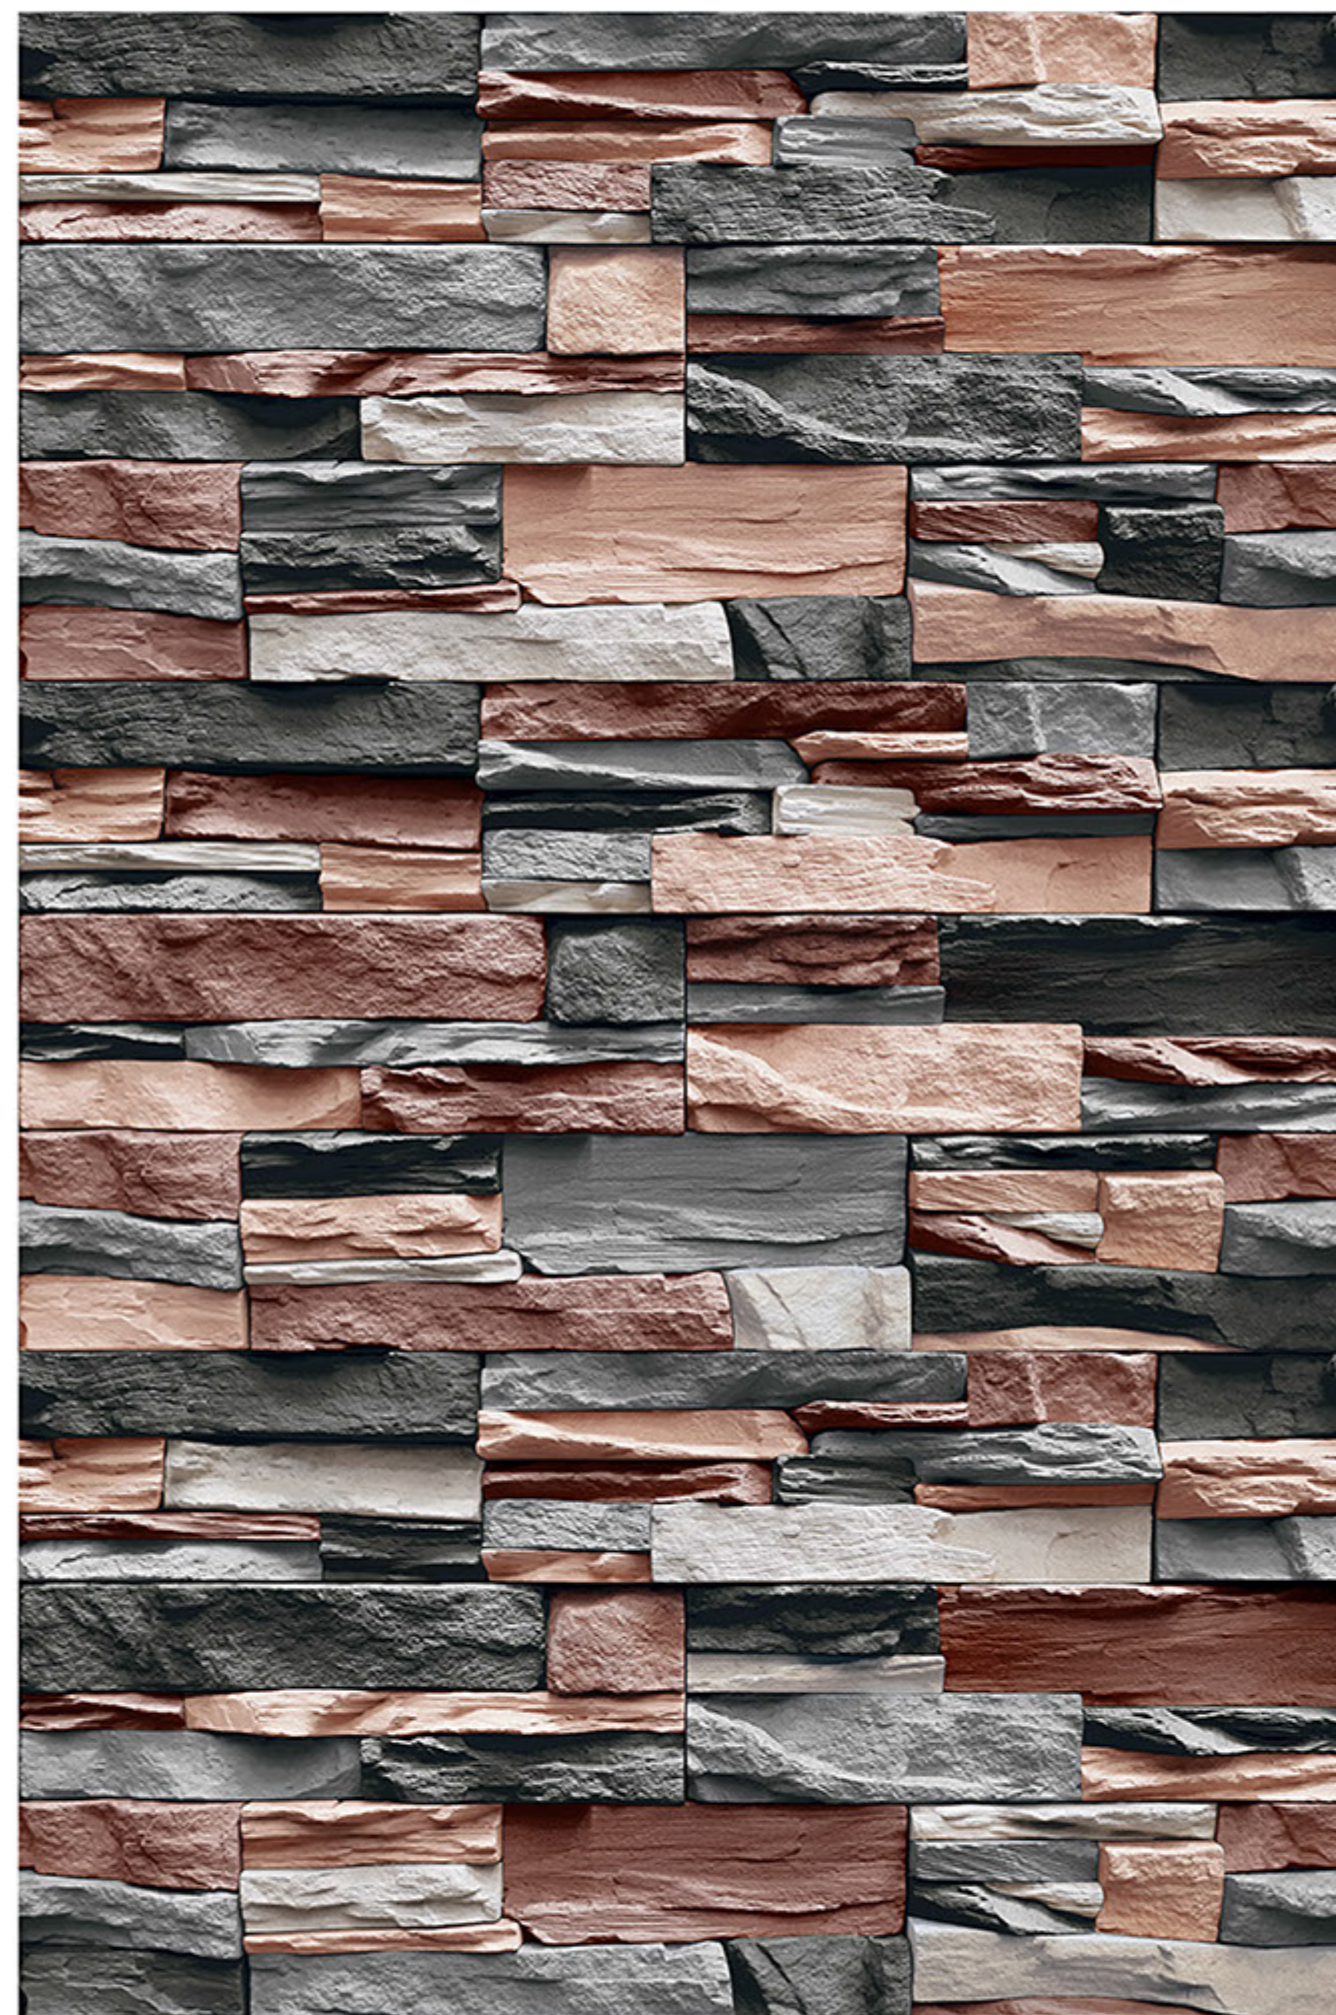

FORLI_19

RANDOM
DESIGN

HIGH-DEEP
PUNCH

DURABLE
BODY

NATURAL
LOOK

100%
WATER PROOF