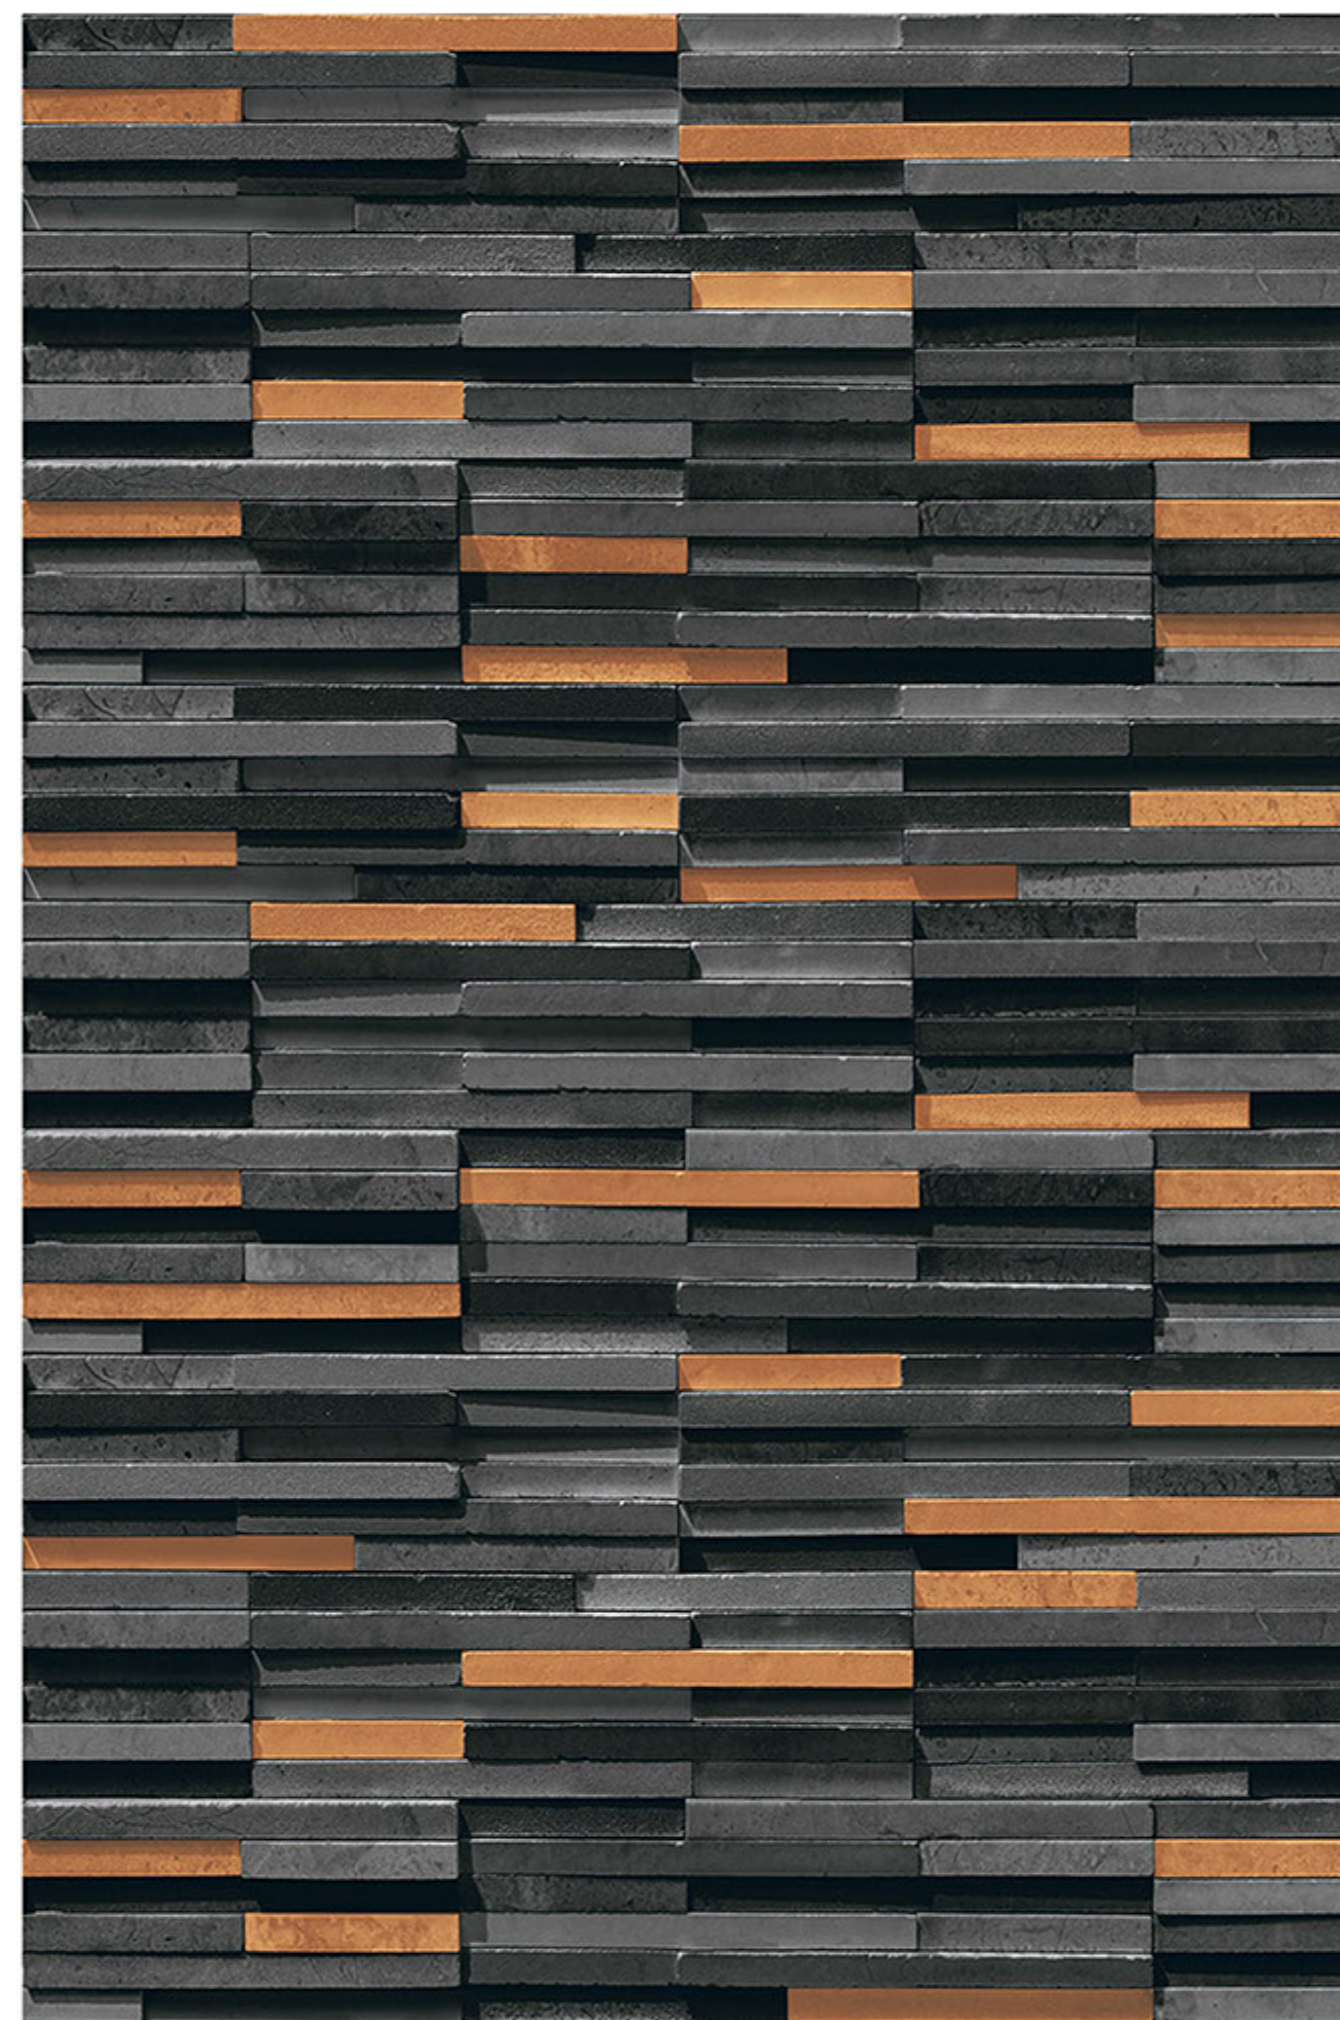

# TRENTO\_18

RANDOM  
DESIGN

HIGH-DEEP  
PUNCH

DURABLE  
BODY

NATURAL  
LOOK

100%  
WATER PROOF