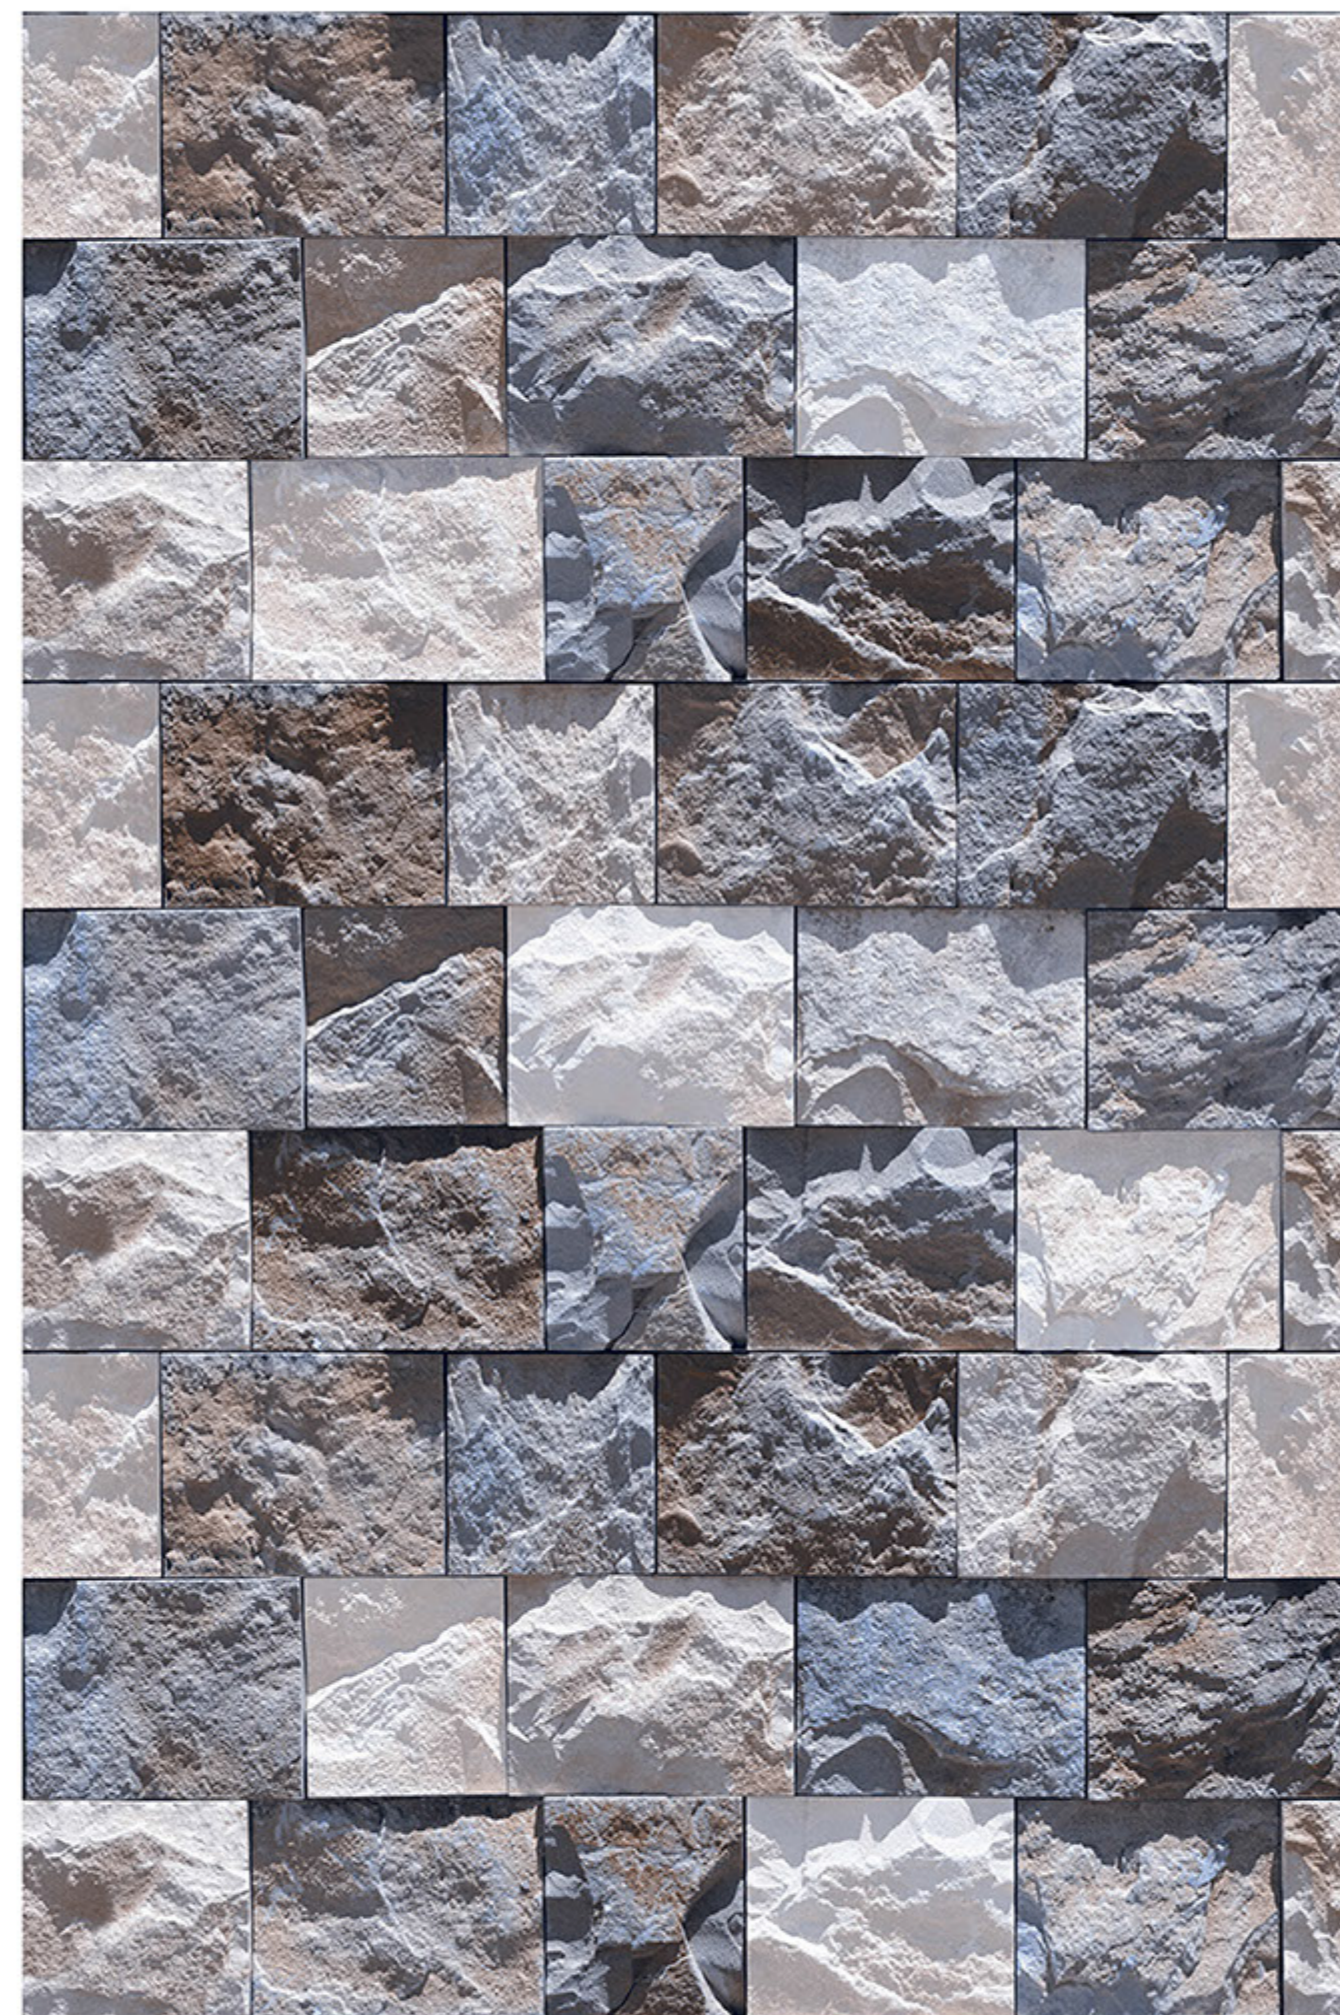

# LUGO\_04

RANDOM  
DESIGN

HIGH-DEEP  
PUNCH

DURABLE  
BODY

NATURAL  
LOOK

100%  
WATER PROOF