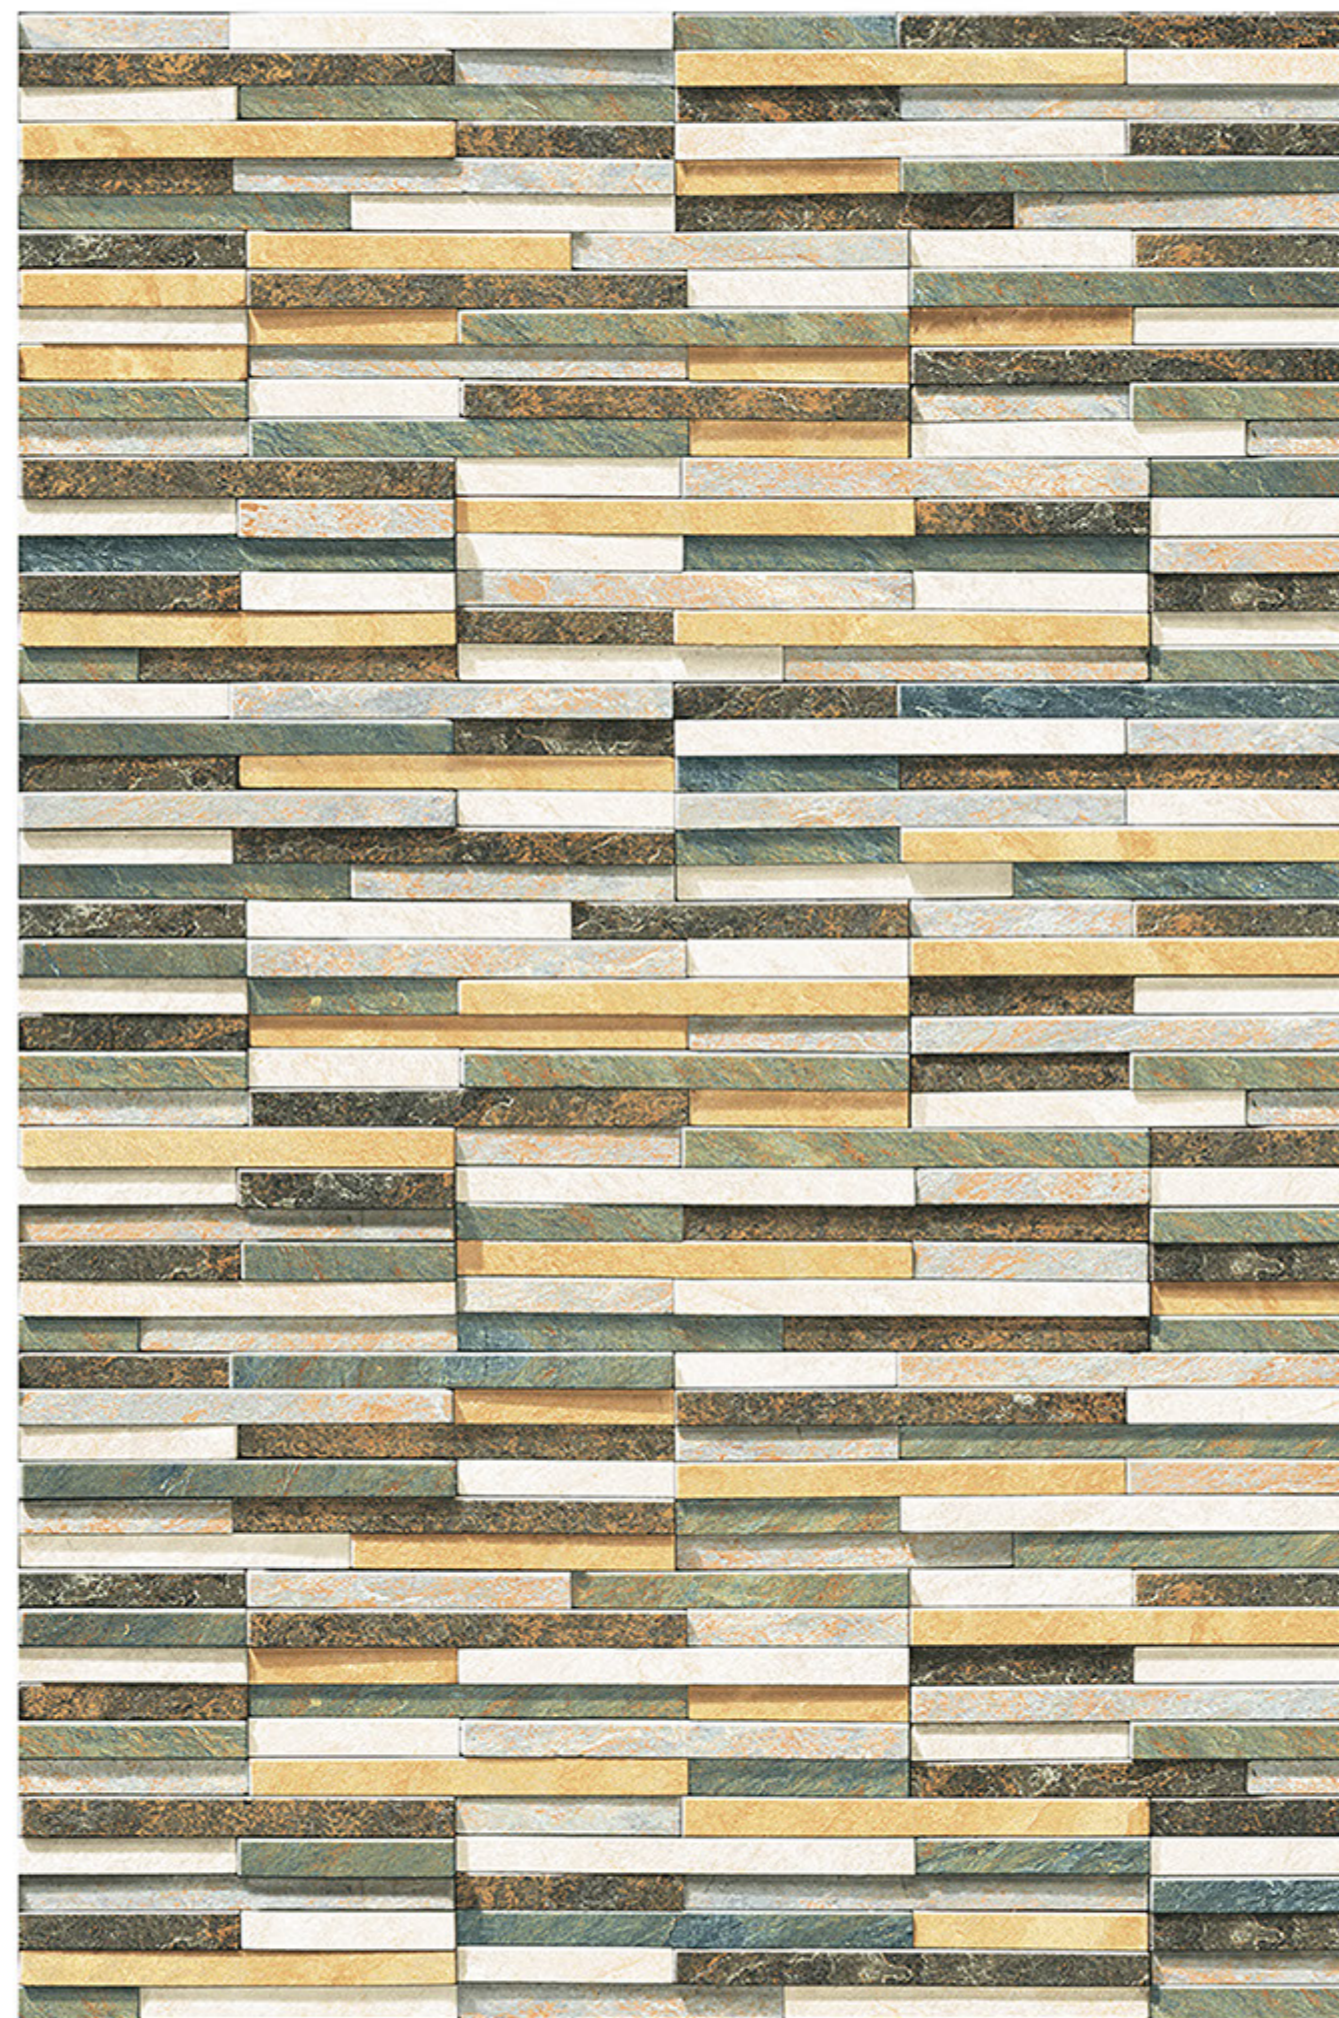

# TRENTO\_19

RANDOM  
DESIGN

HIGH-DEEP  
PUNCH

DURABLE  
BODY

NATURAL  
LOOK

100%  
WATER PROOF