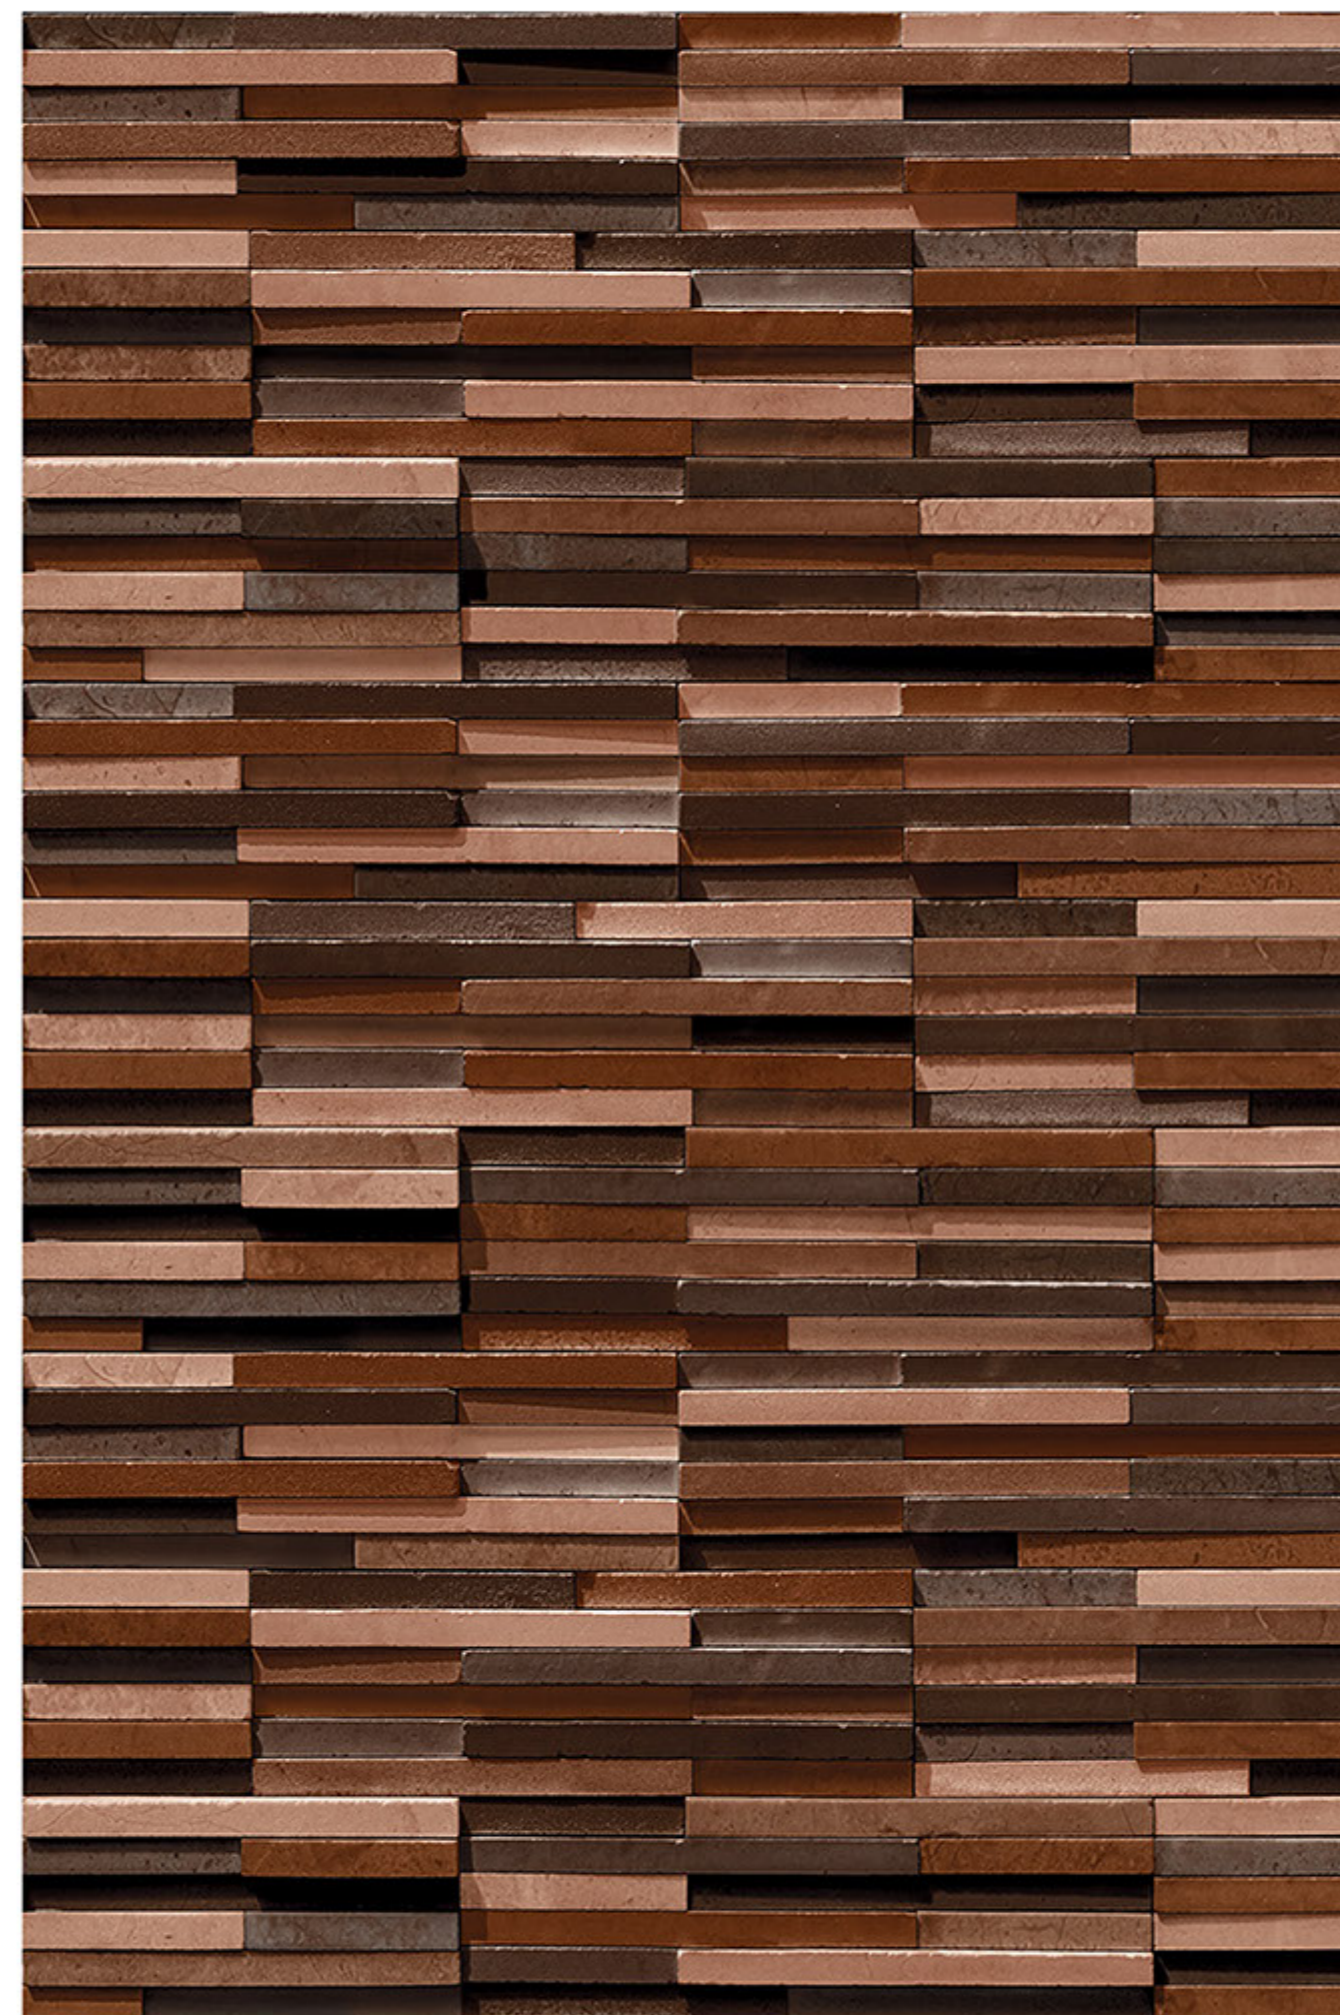

TRENTO_01

RANDOM
DESIGN

HIGH-DEEP
PUNCH

DURABLE
BODY

NATURAL
LOOK

100%
WATER PROOF