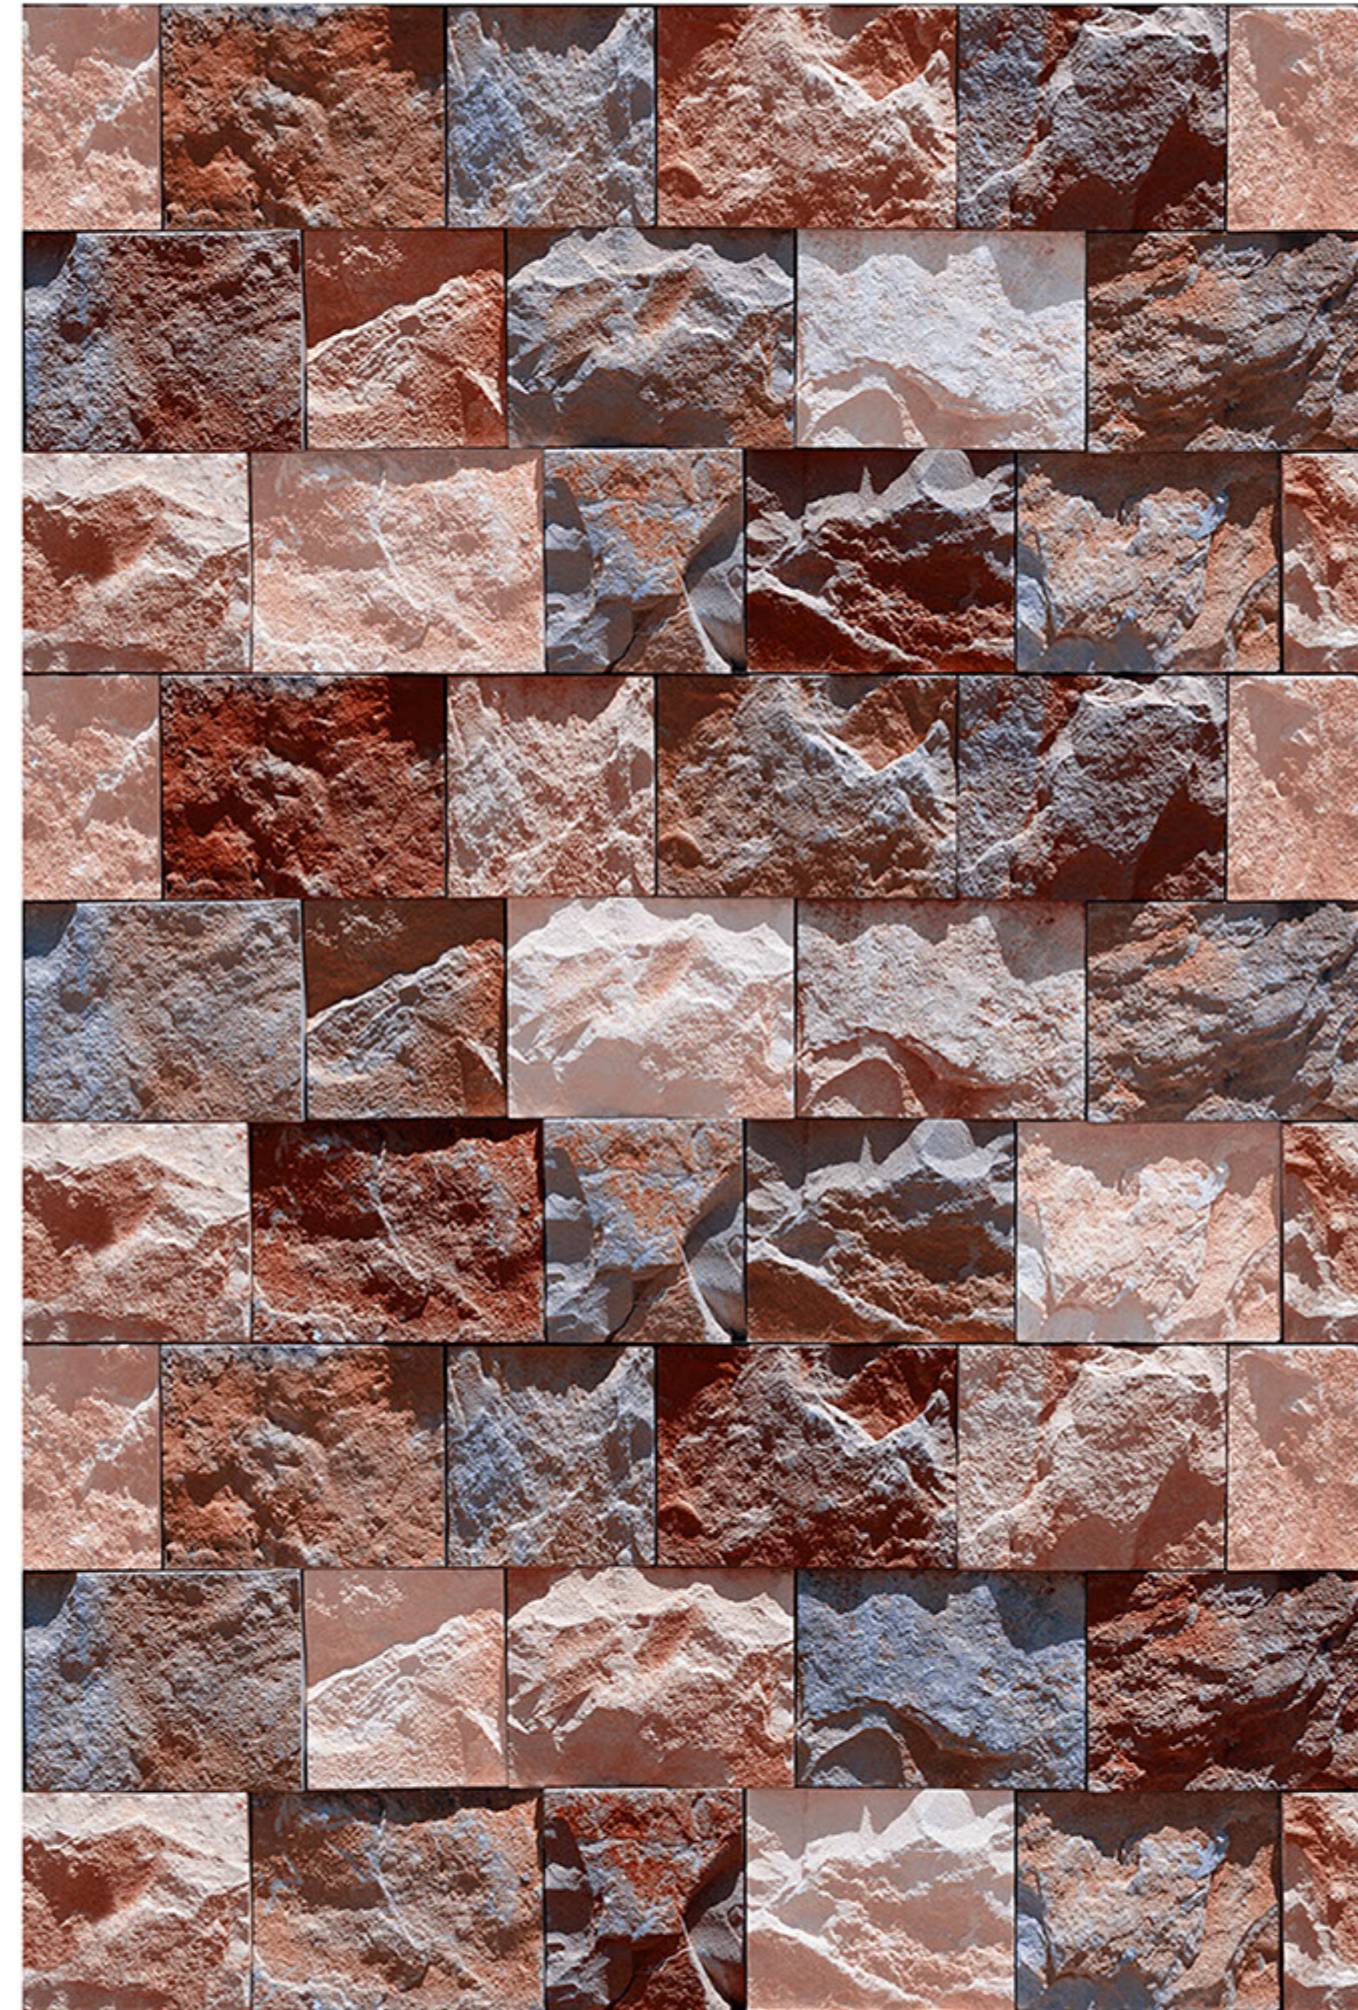

# LUGO\_05

RANDOM  
DESIGN

HIGH-DEEP  
PUNCH

DURABLE  
BODY

NATURAL  
LOOK

100%  
WATER PROOF

LUGO\_06

RANDOM  
DESIGN