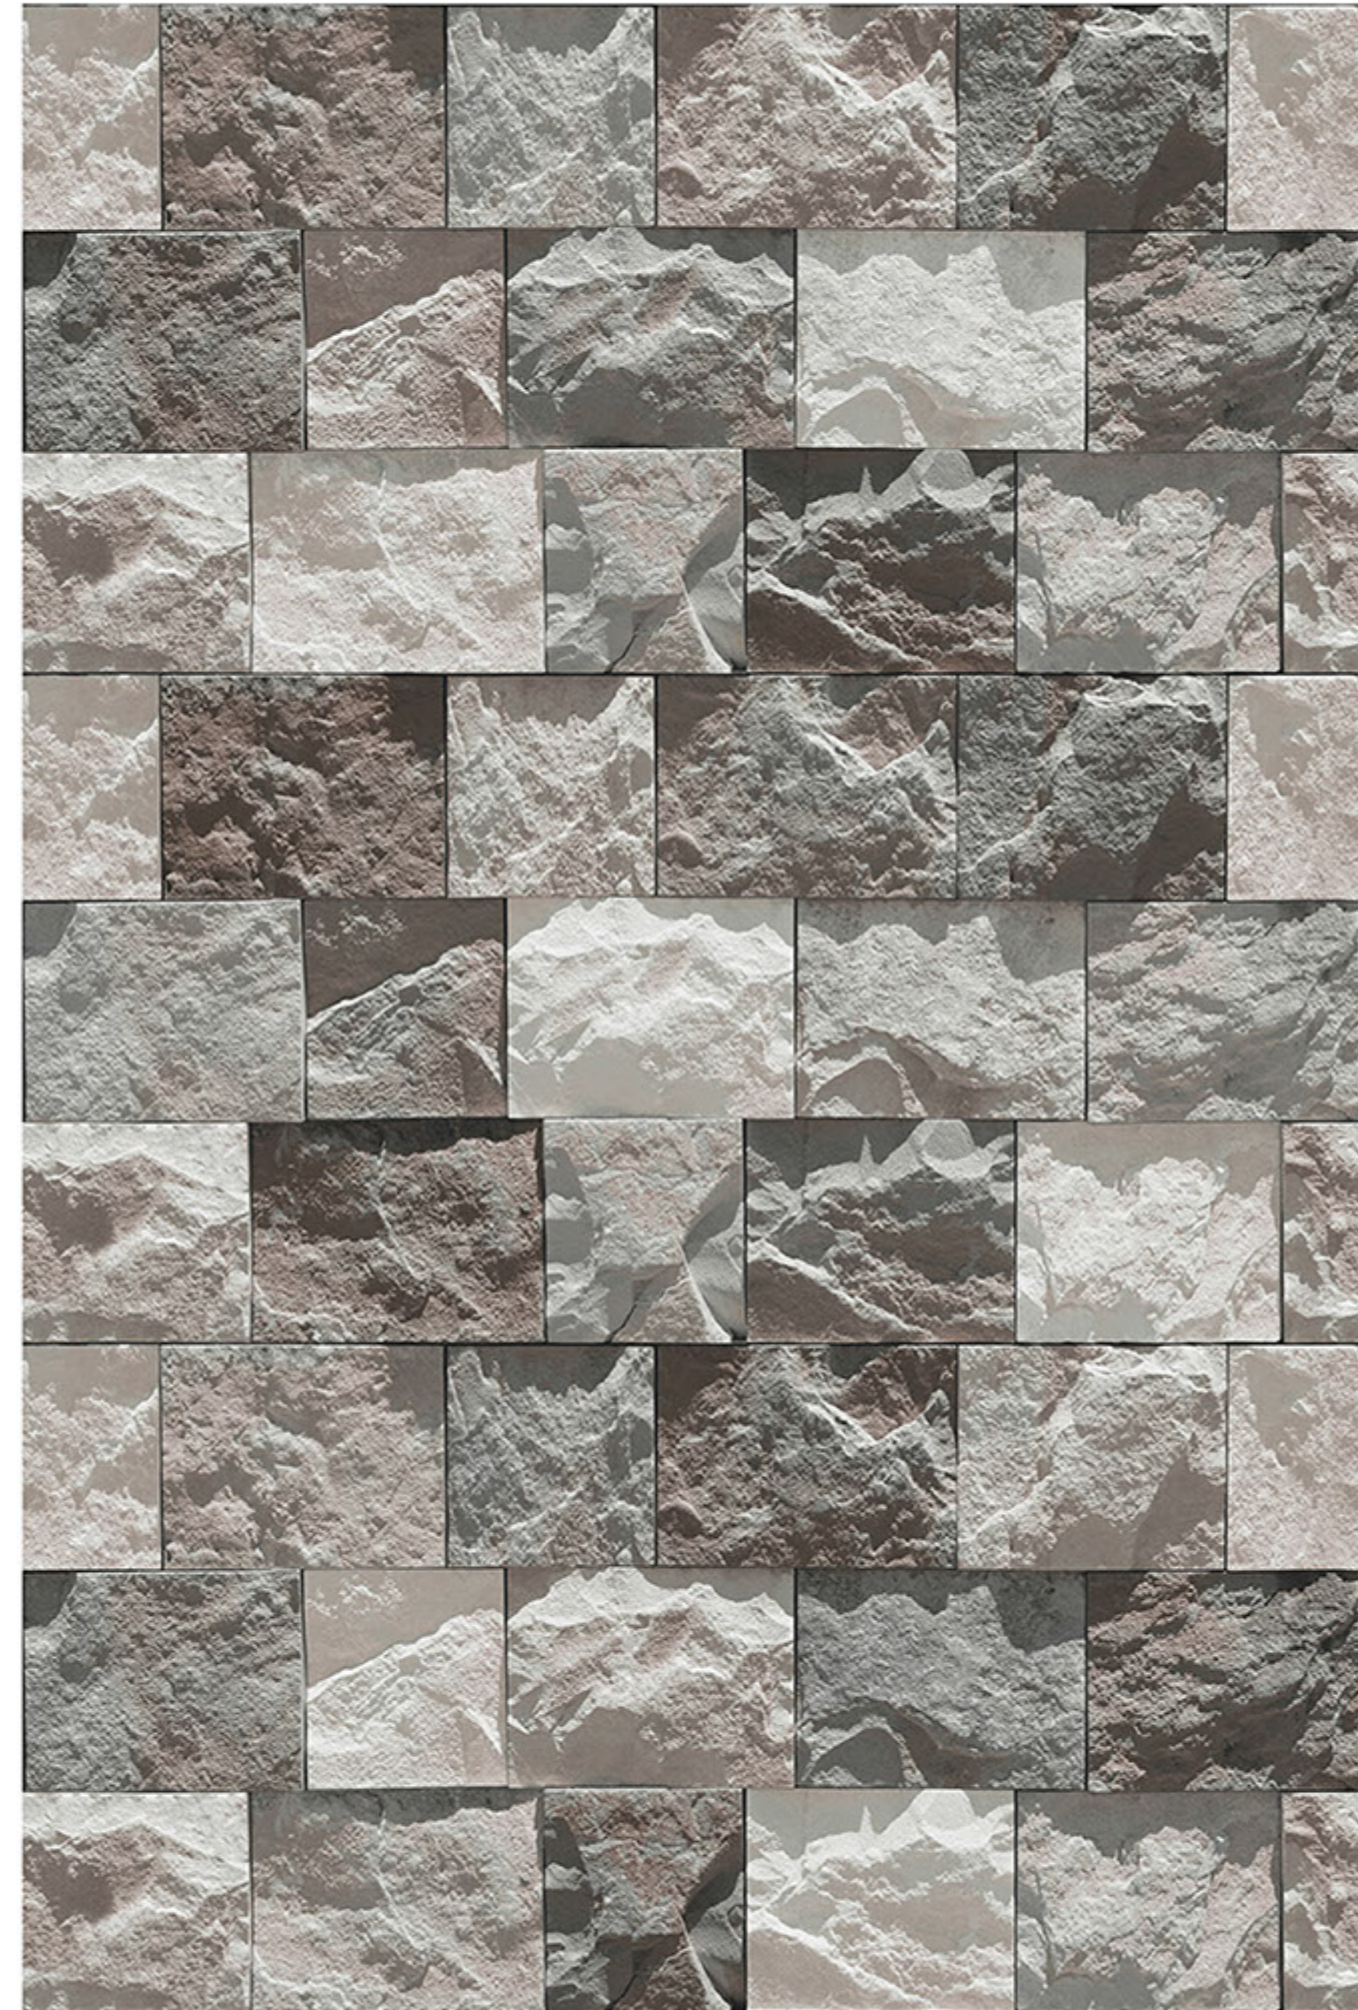

LUGO_08

RANDOM
DESIGN

HIGH-DEEP
PUNCH

DURABLE
BODY

NATURAL
LOOK

100%
WATER PROOF