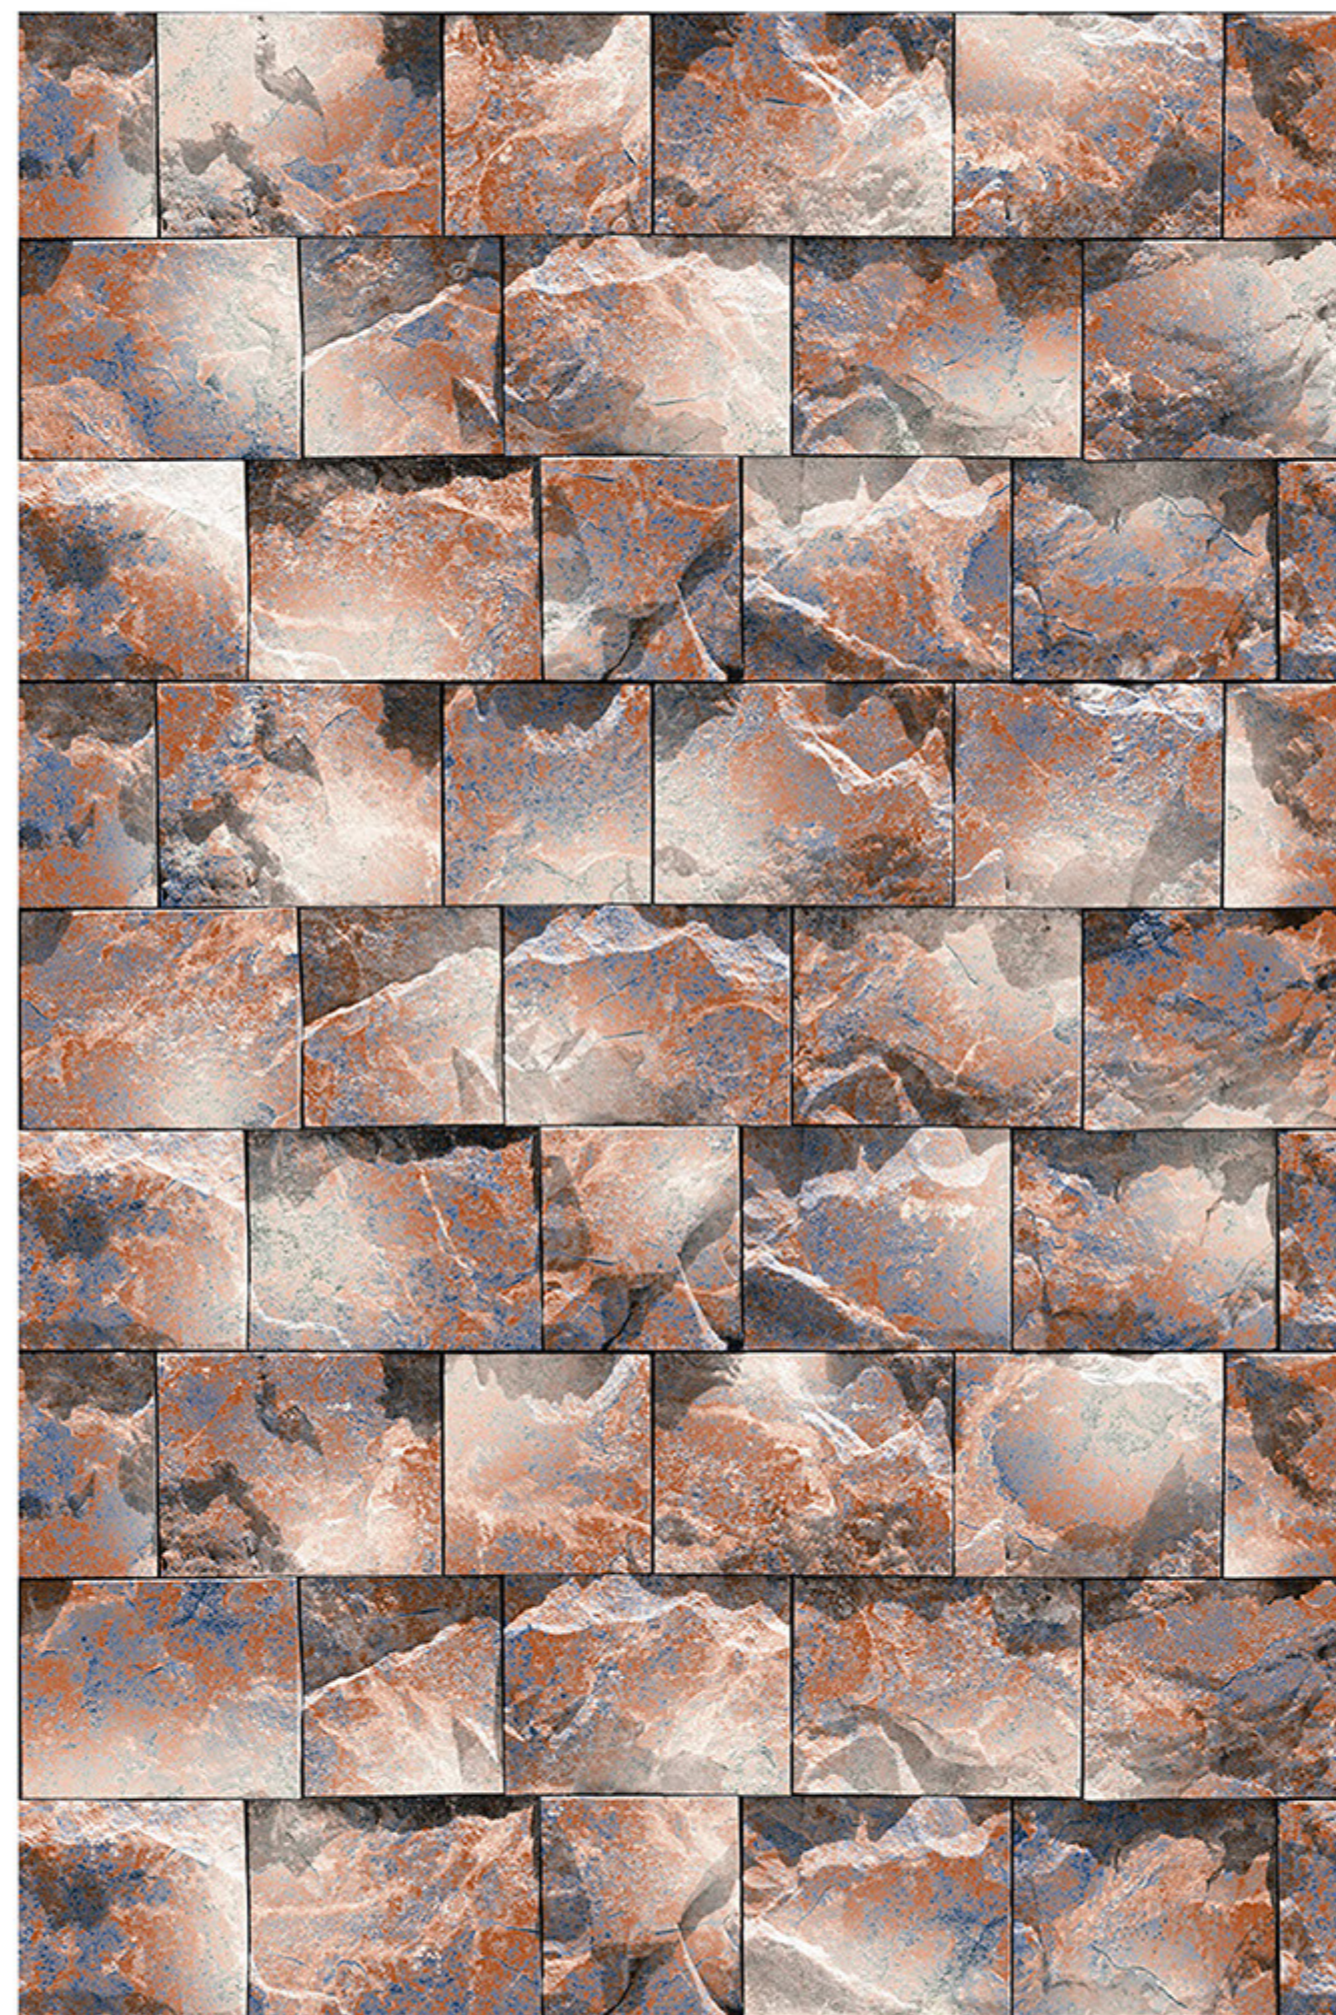

# LUGO\_20

RANDOM  
DESIGN

HIGH-DEEP  
PUNCH

DURABLE  
BODY

NATURAL  
LOOK

100%  
WATER PROOF