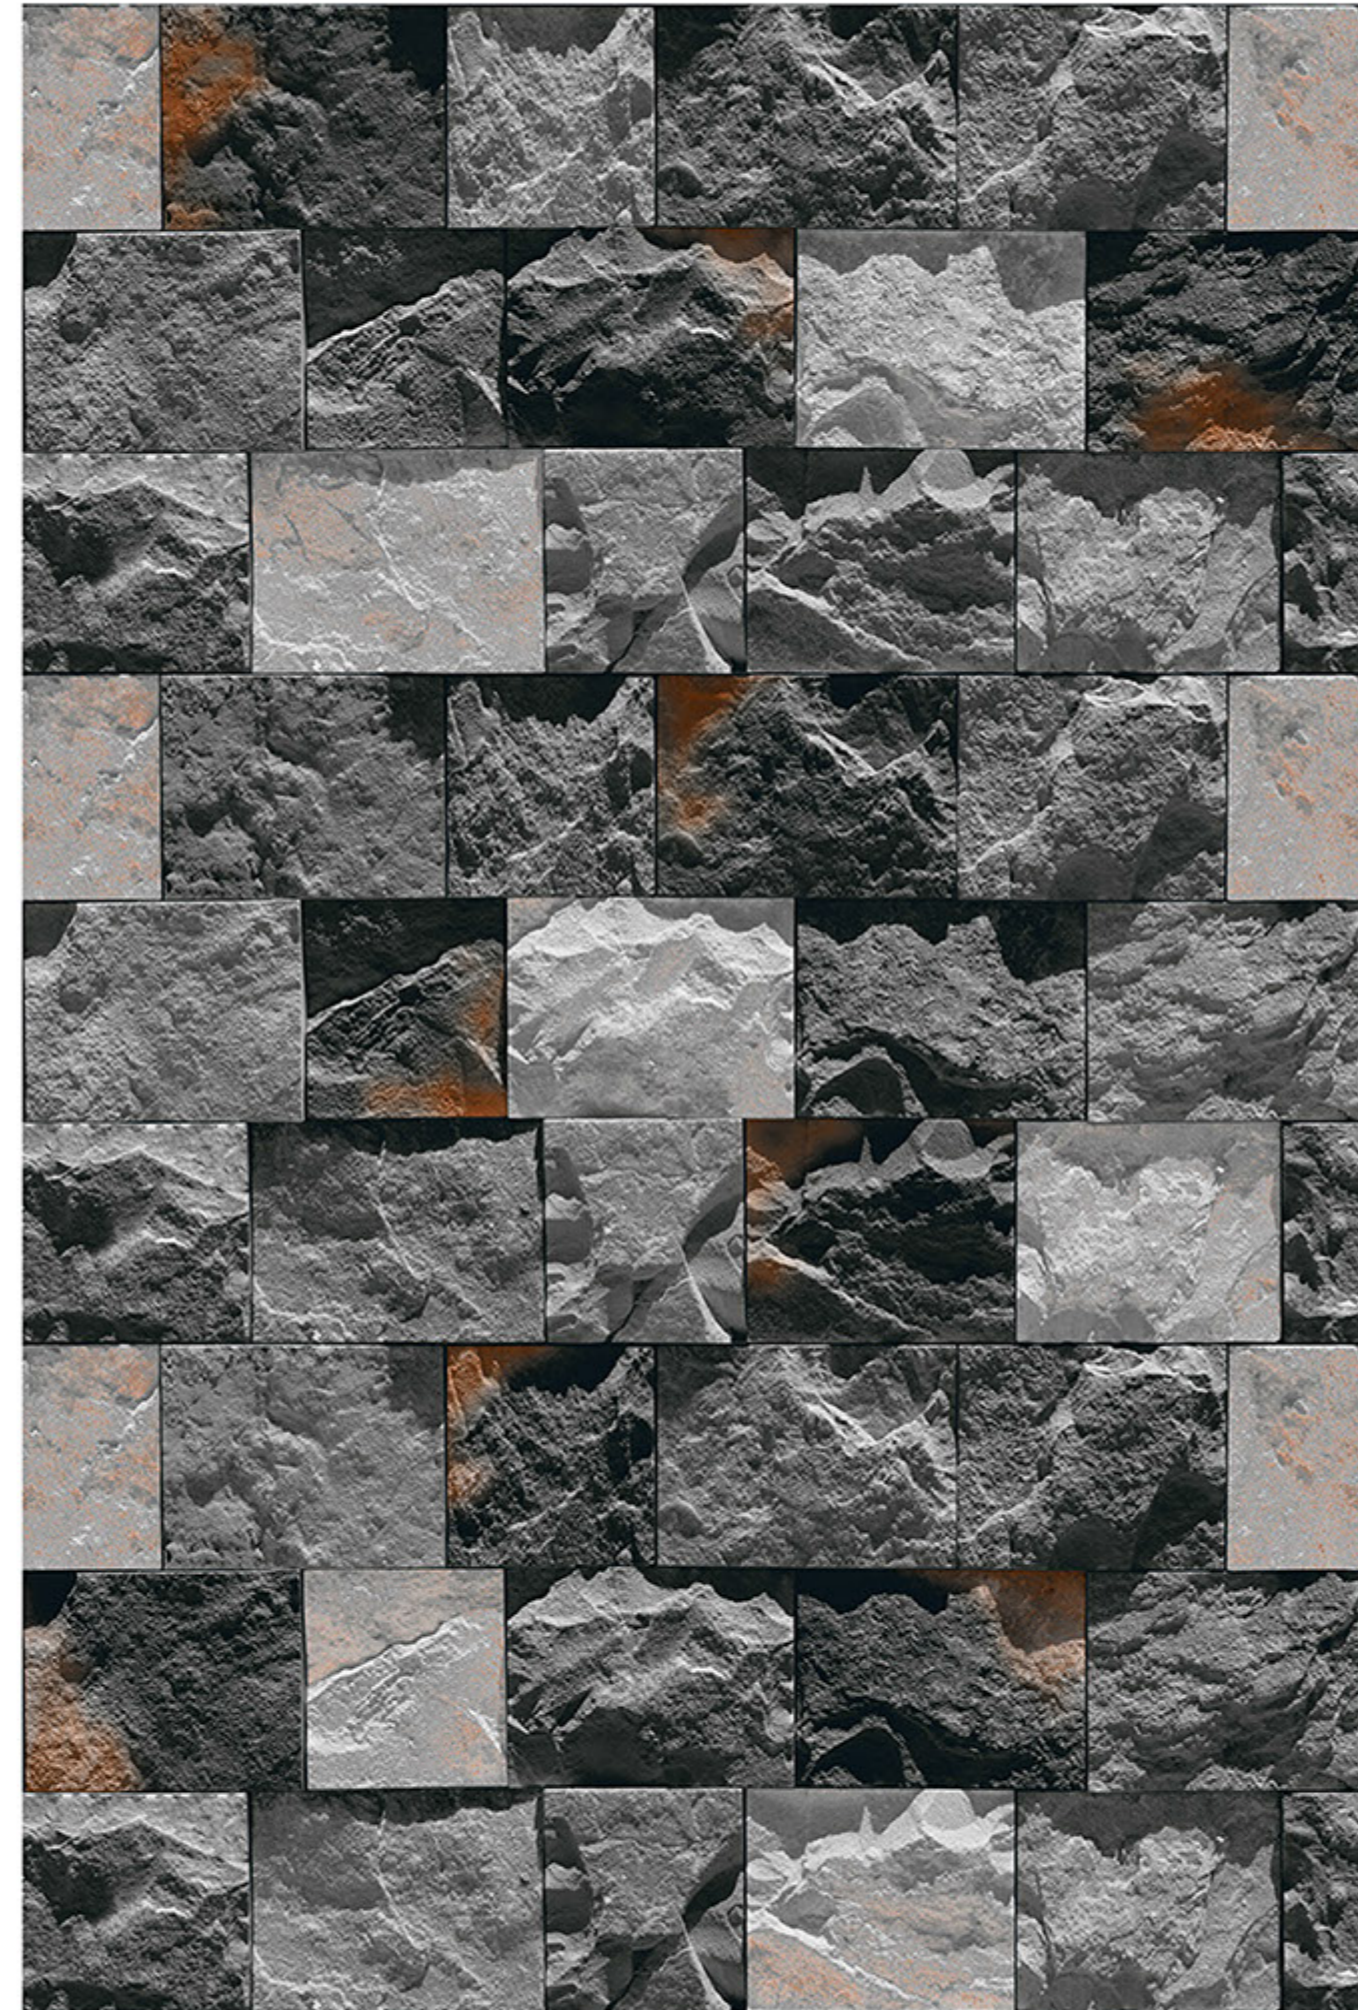

# LUGO\_03

RANDOM  
DESIGN

HIGH-DEEP  
PUNCH

DURABLE  
BODY

NATURAL  
LOOK

100%  
WATER PROOF