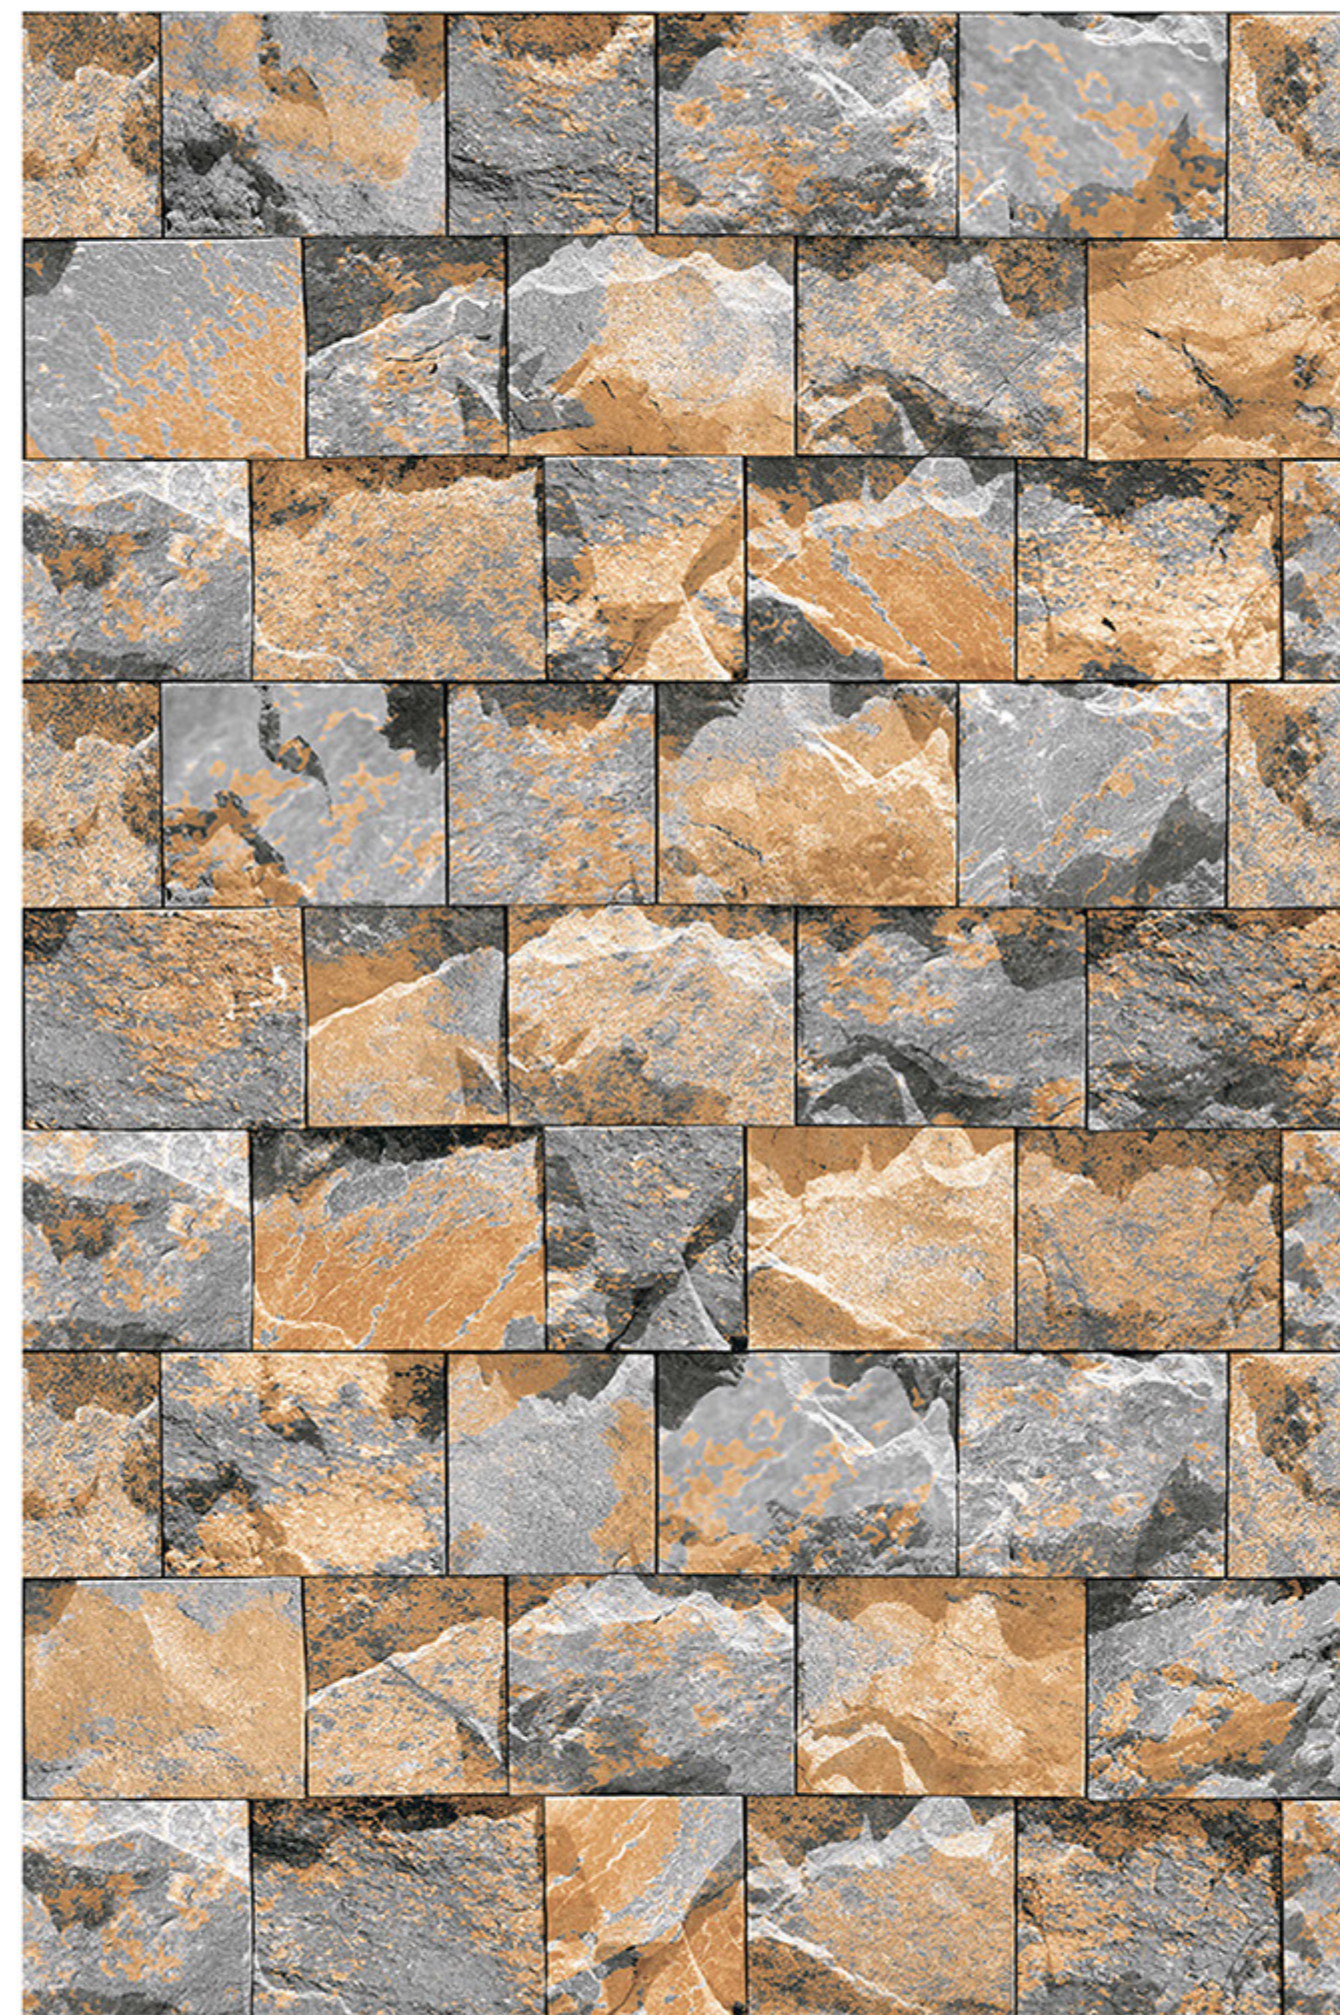

# LUGO\_12

RANDOM  
DESIGN

HIGH-DEEP  
PUNCH

DURABLE  
BODY

NATURAL  
LOOK

100%  
WATER PROOF