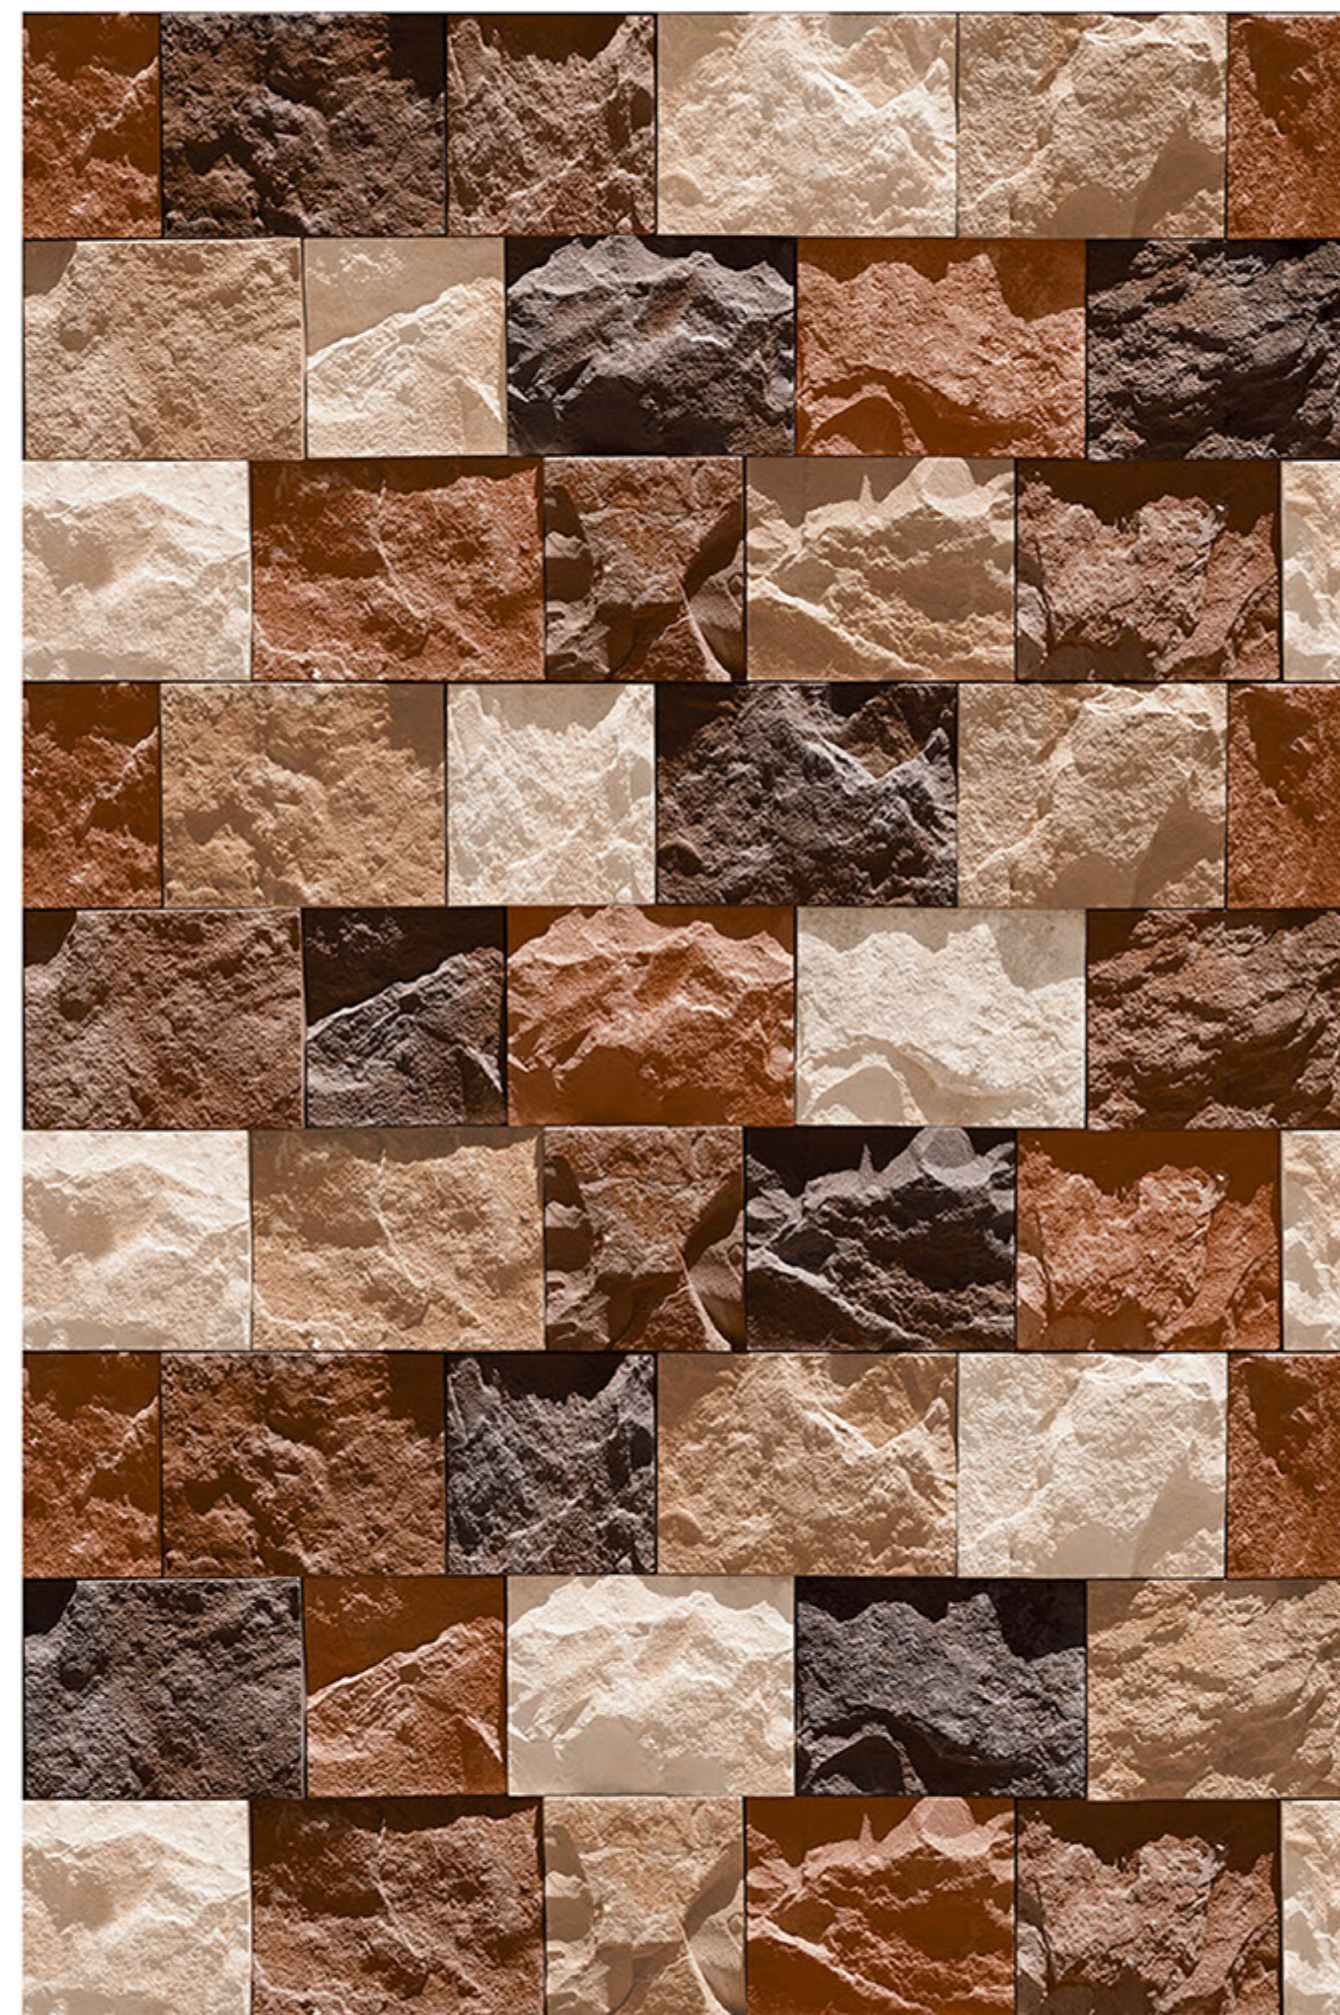

# LUGO\_07

RANDOM  
DESIGN

HIGH-DEEP  
PUNCH

DURABLE  
BODY

NATURAL  
LOOK

100%  
WATER PROOF