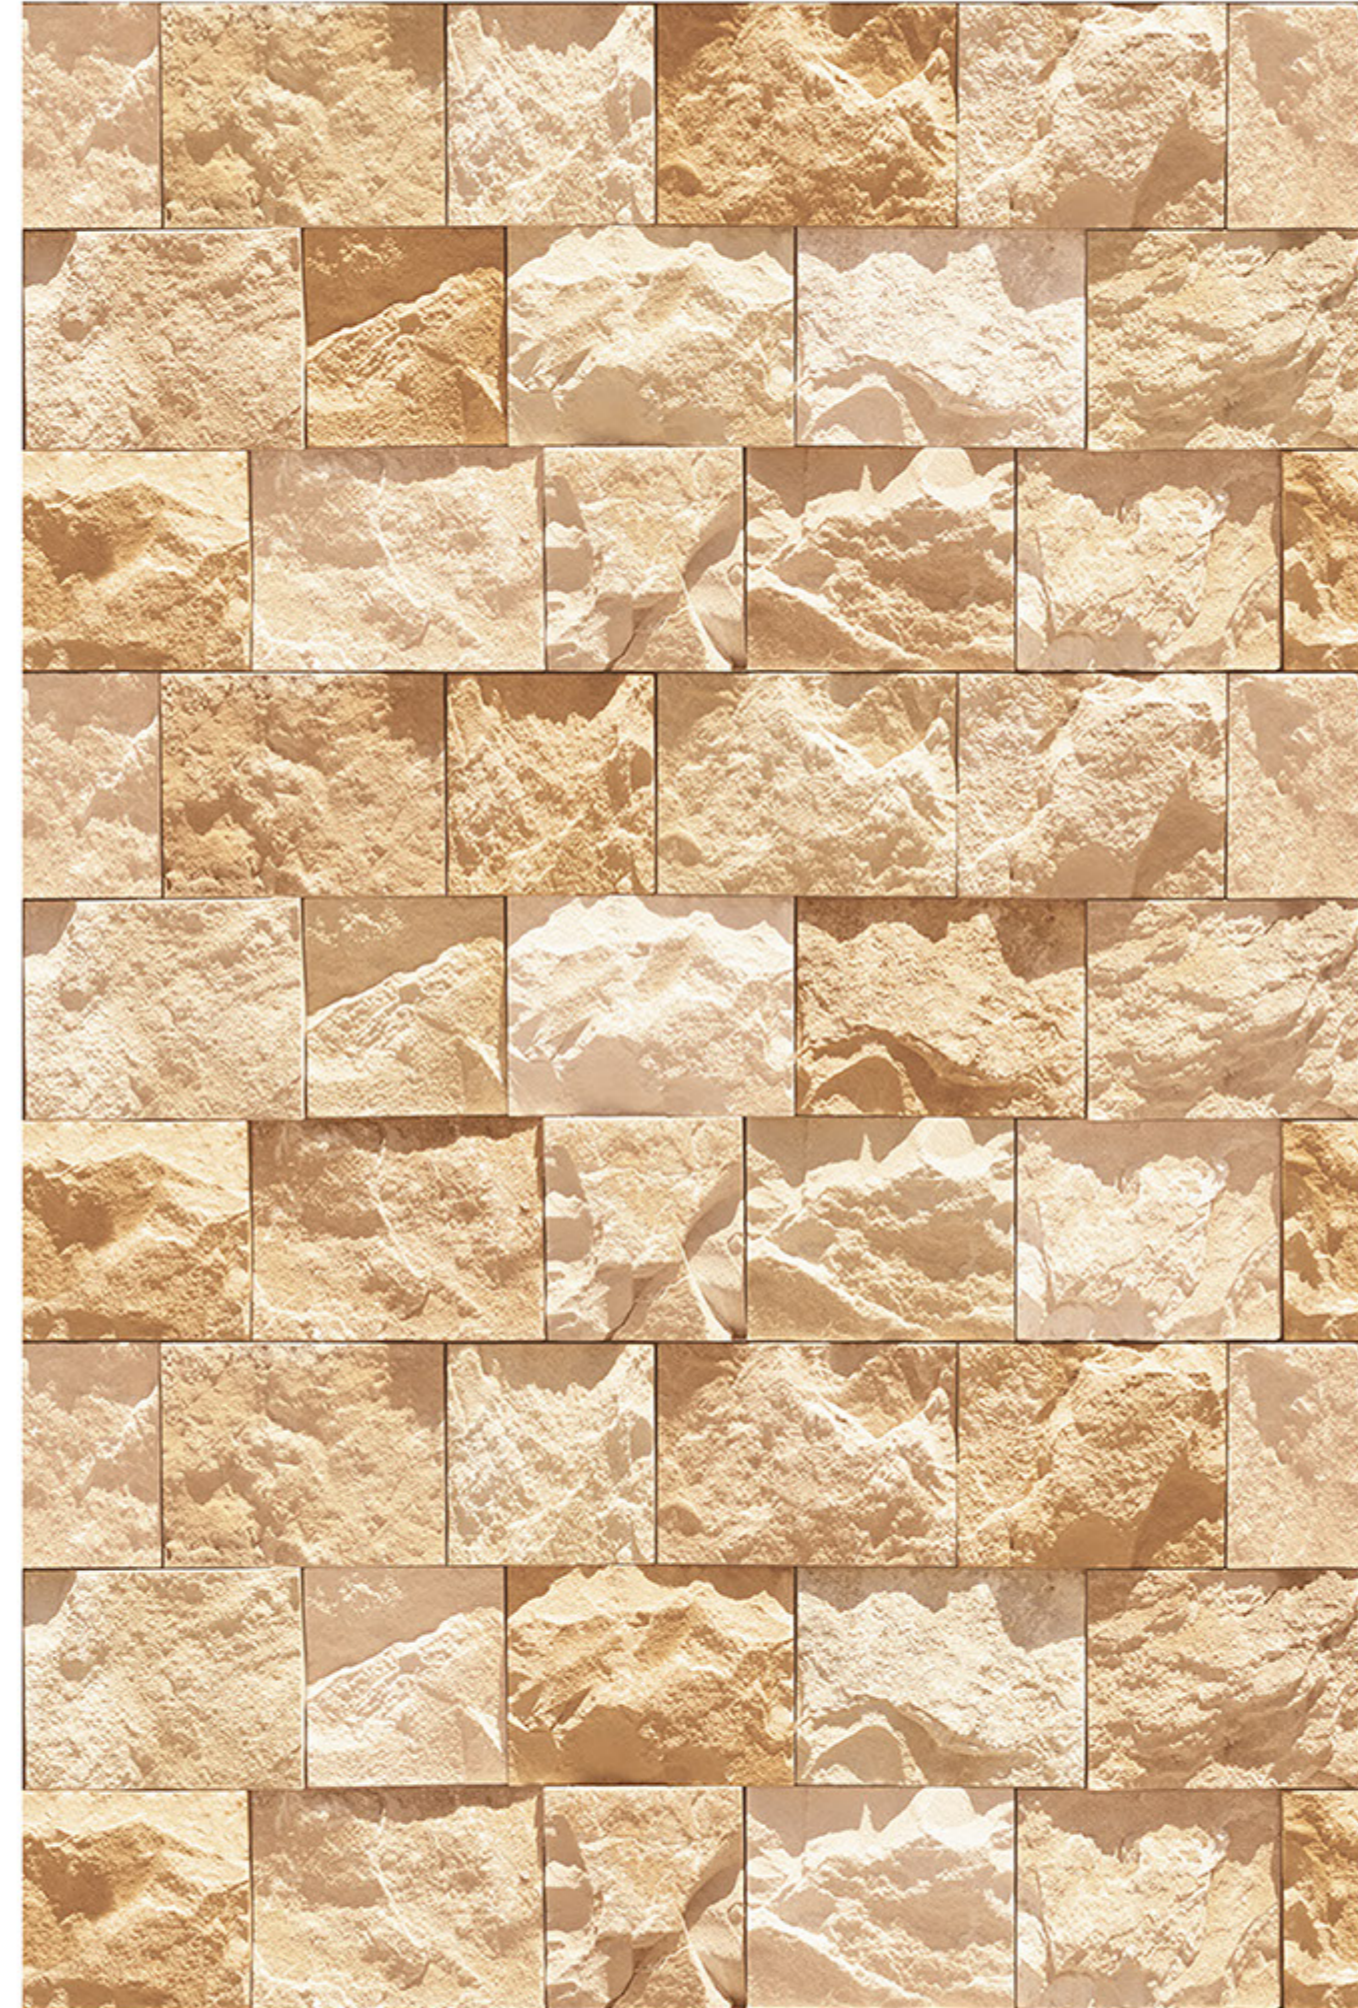

# LUGO\_10

RANDOM  
DESIGN

HIGH-DEEP  
PUNCH

DURABLE  
BODY

NATURAL  
LOOK

100%  
WATER PROOF