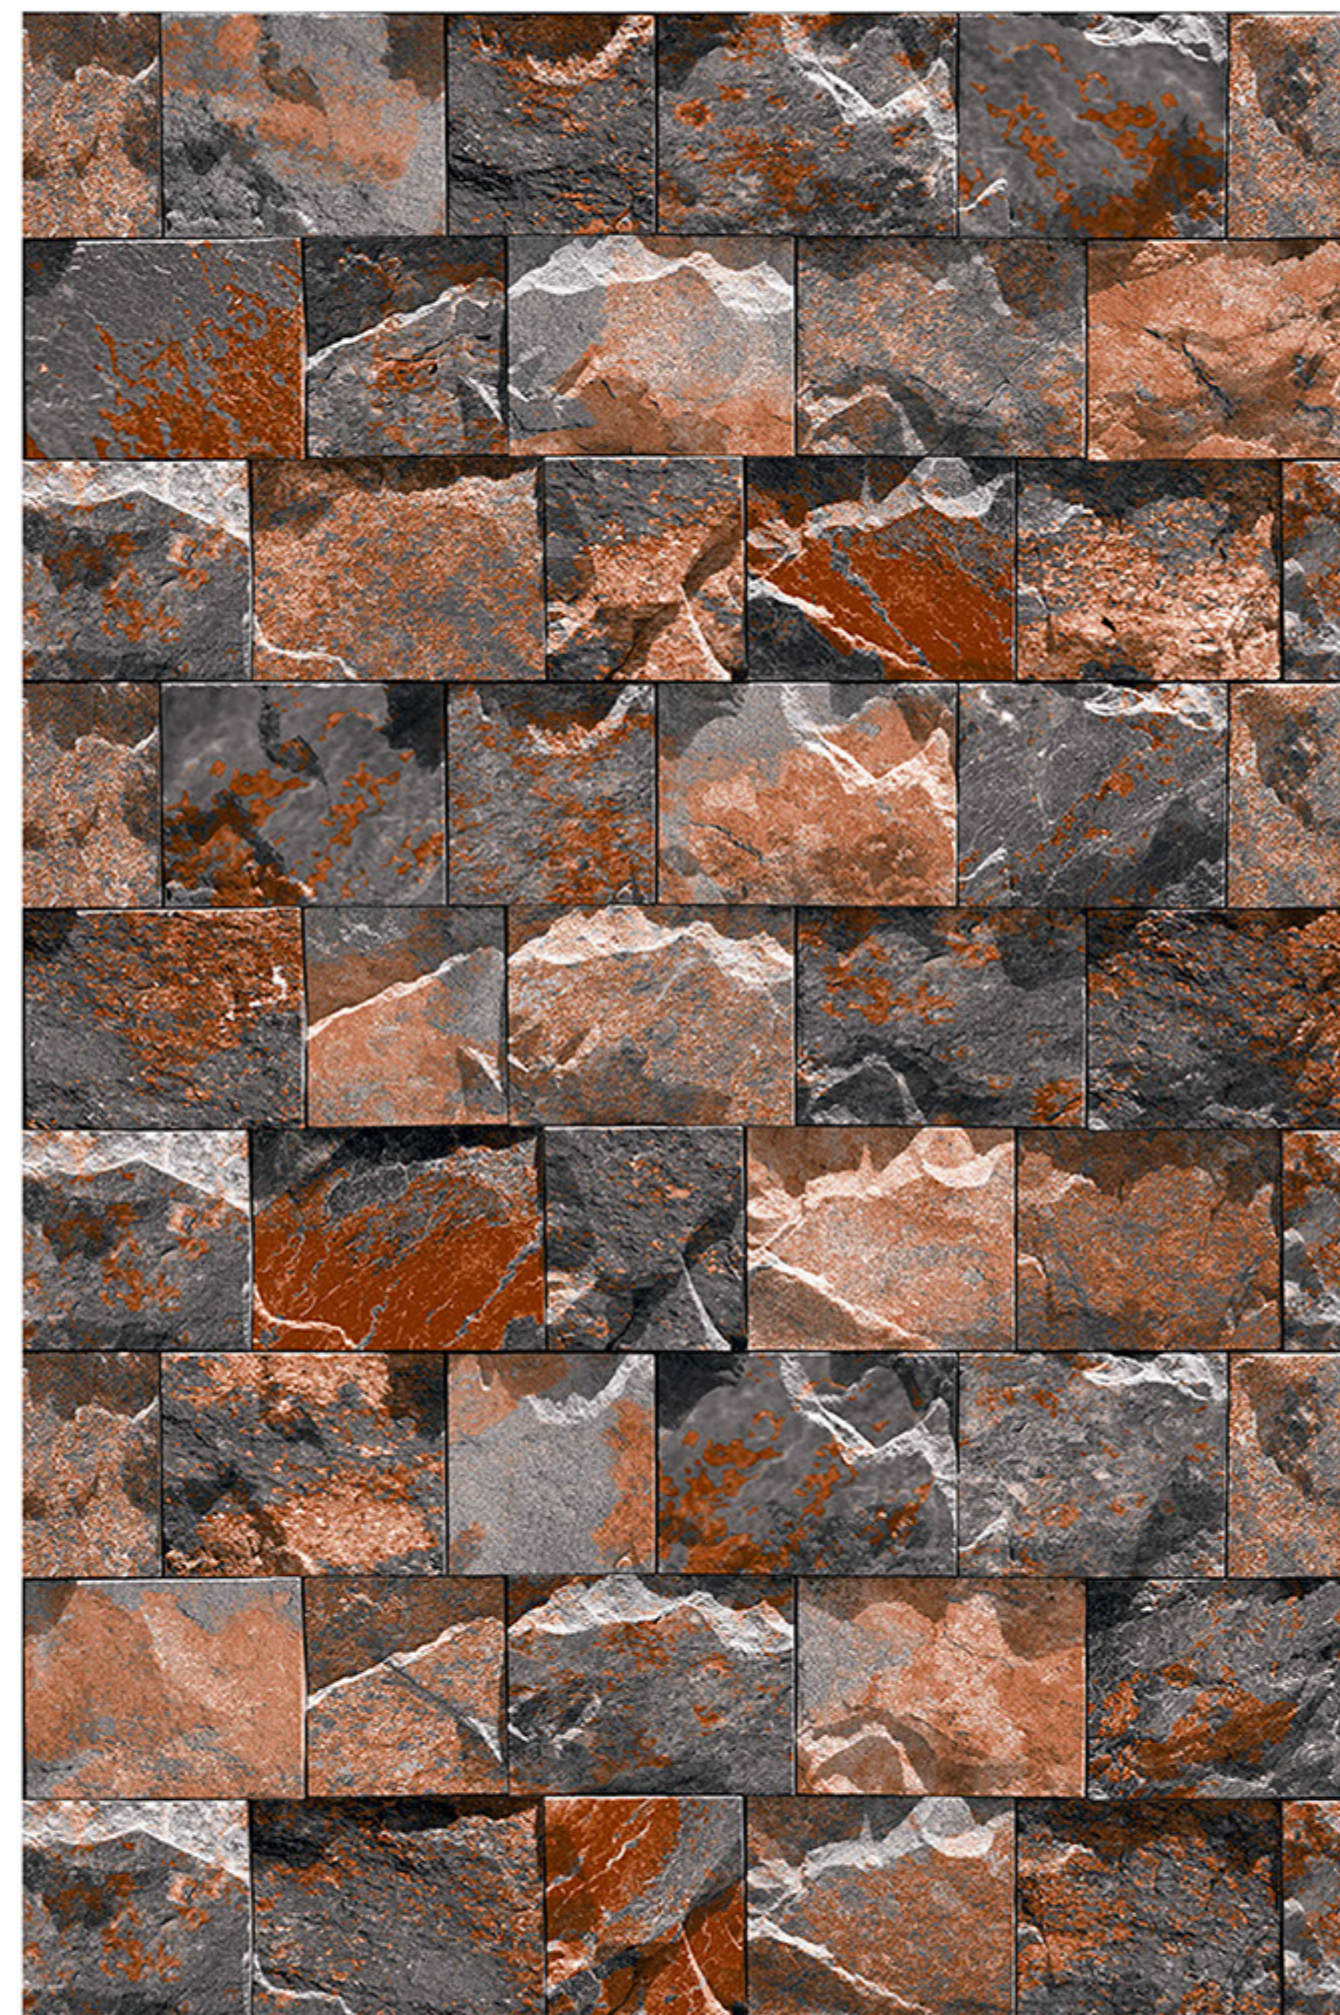

# LUGO\_15

RANDOM  
DESIGN

HIGH-DEEP  
PUNCH

DURABLE  
BODY

NATURAL  
LOOK

100%  
WATER PROOF