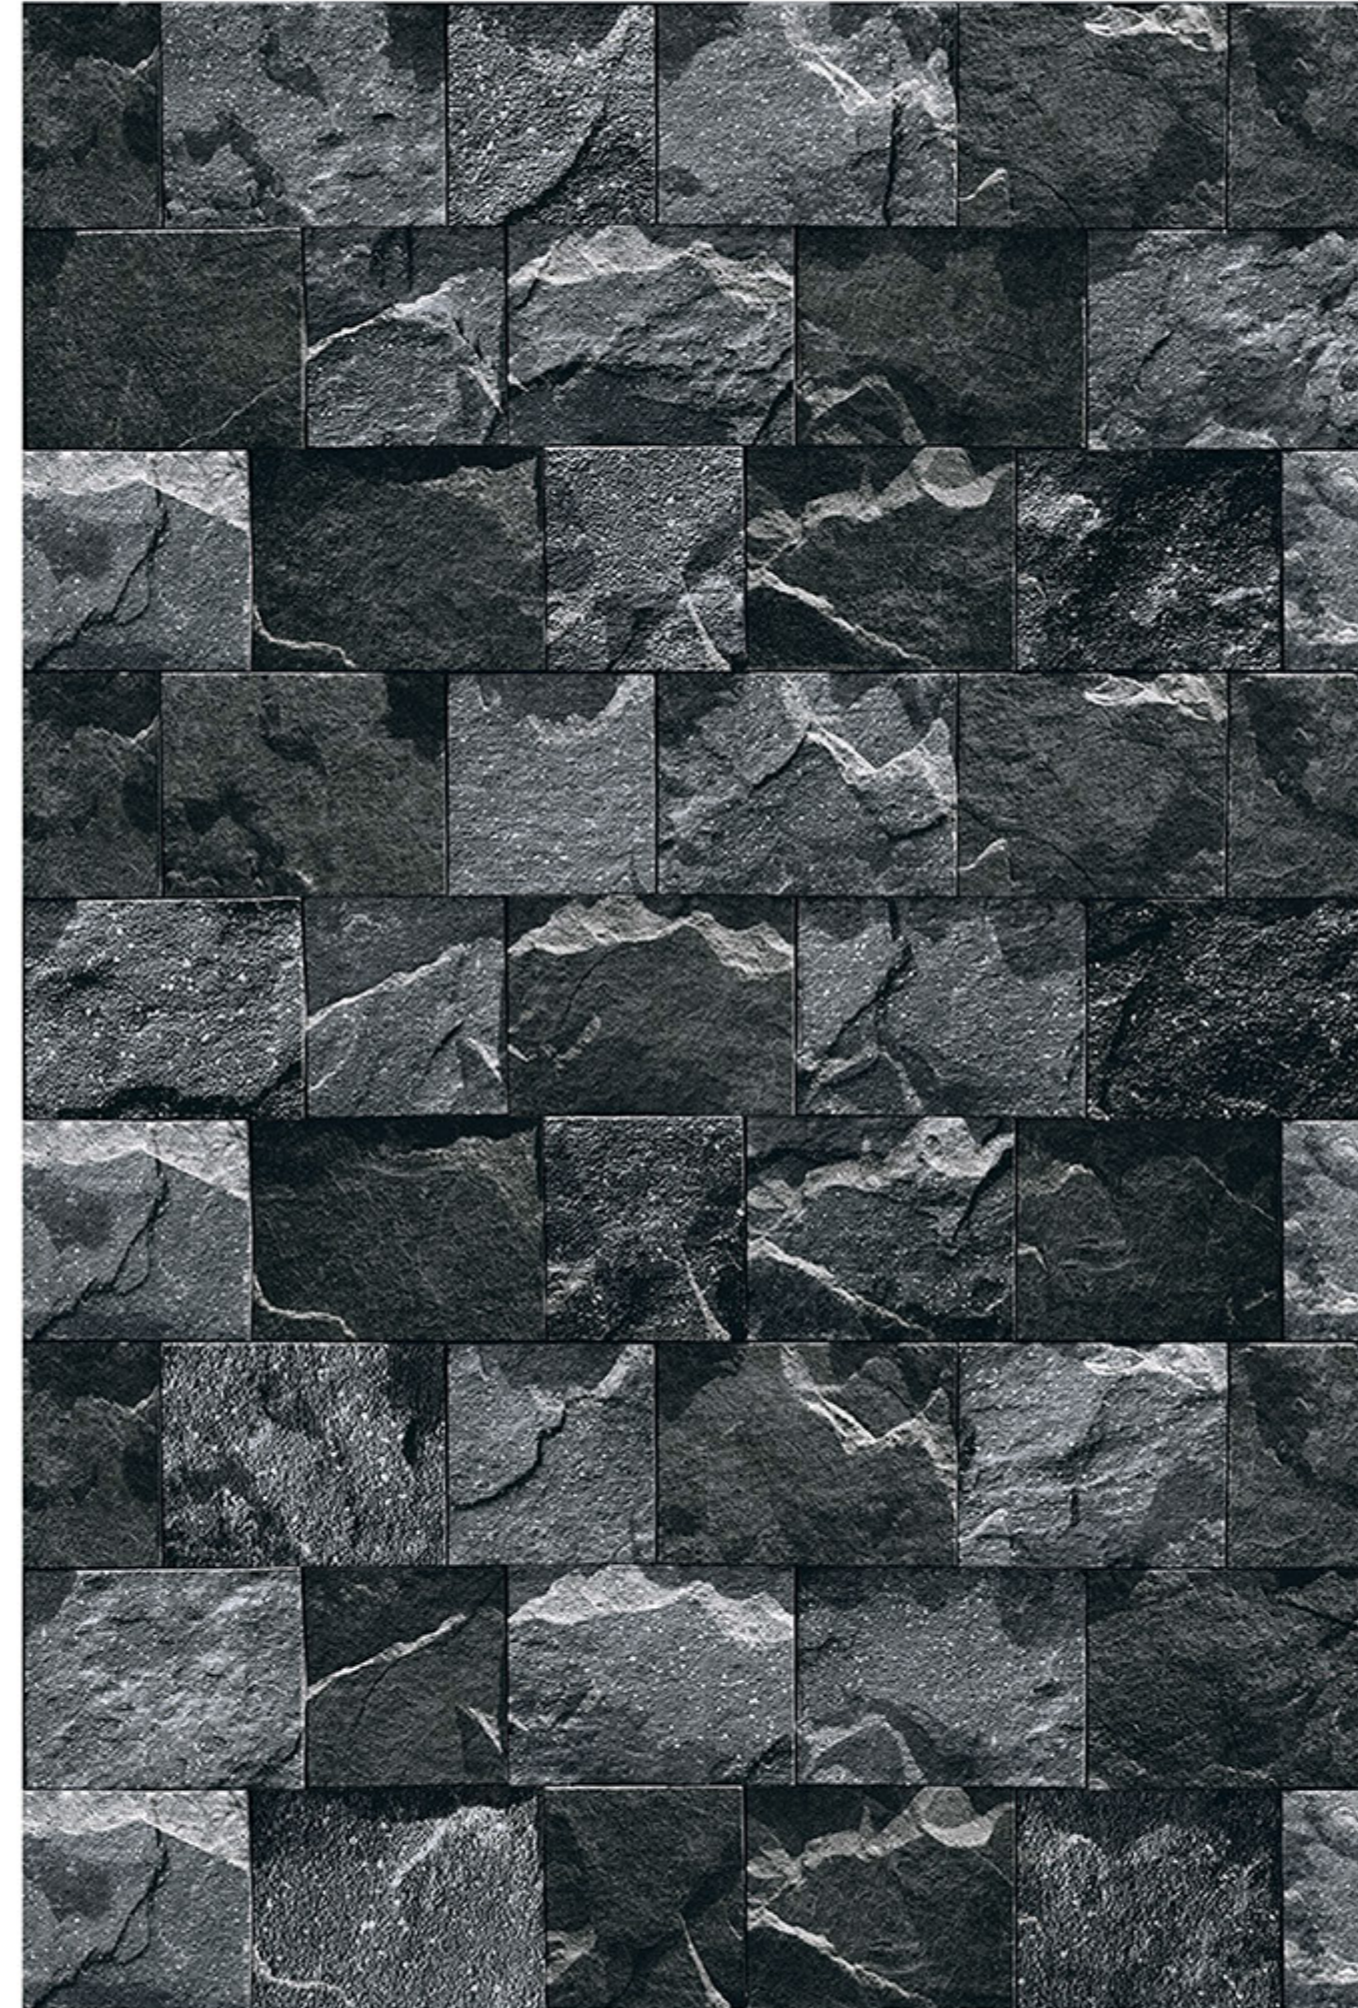

# LUGO\_18

RANDOM  
DESIGN

HIGH-DEEP  
PUNCH

DURABLE  
BODY

NATURAL  
LOOK

100%  
WATER PROOF