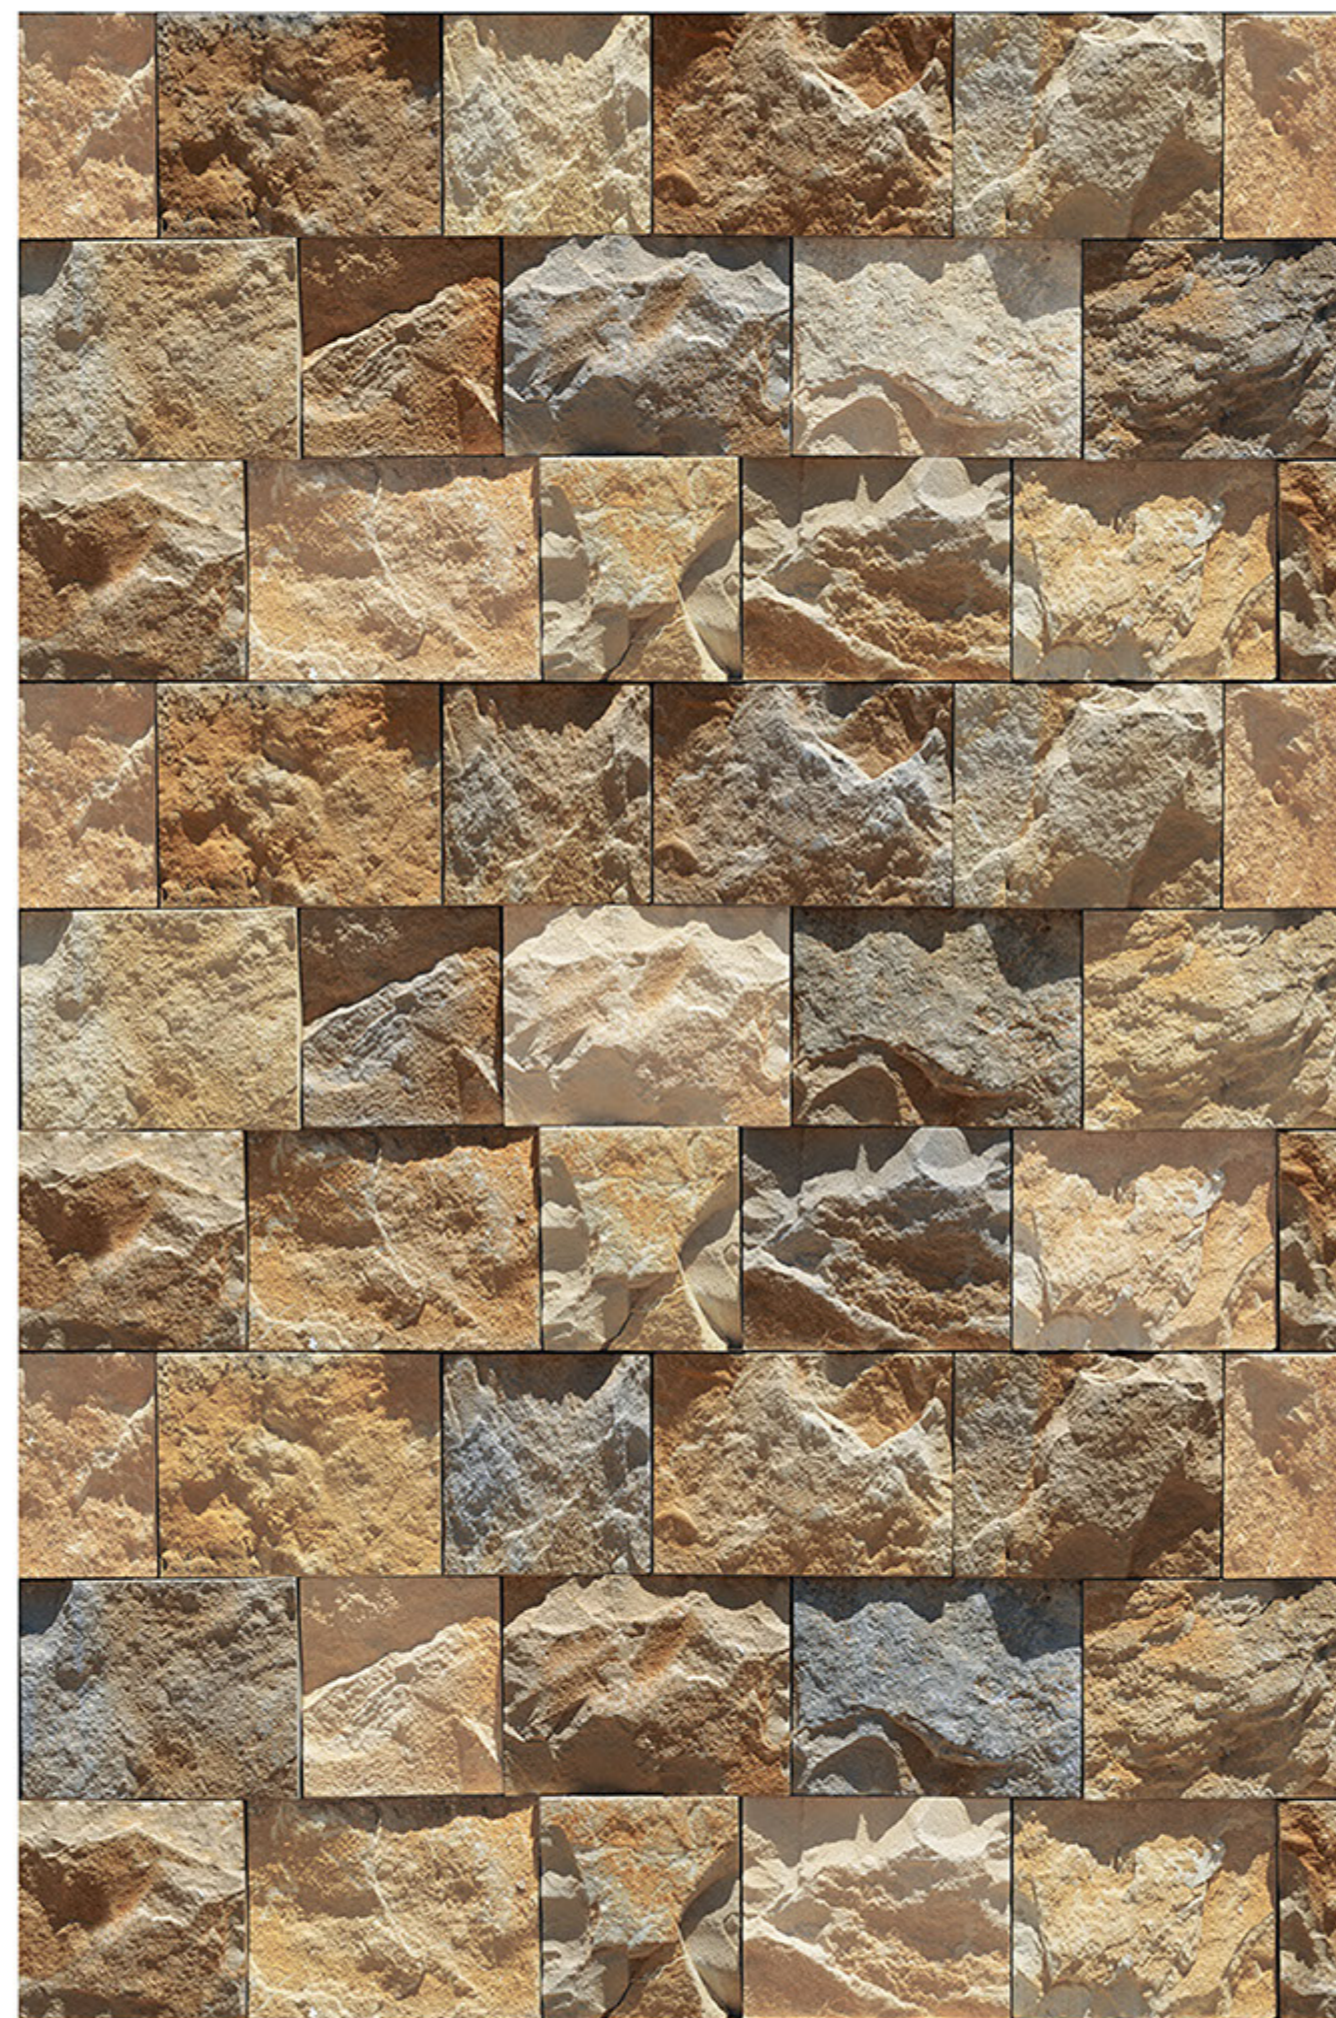

# LUGO\_01

RANDOM  
DESIGN

HIGH-DEEP  
PUNCH

DURABLE  
BODY

NATURAL  
LOOK

100%  
WATER PROOF