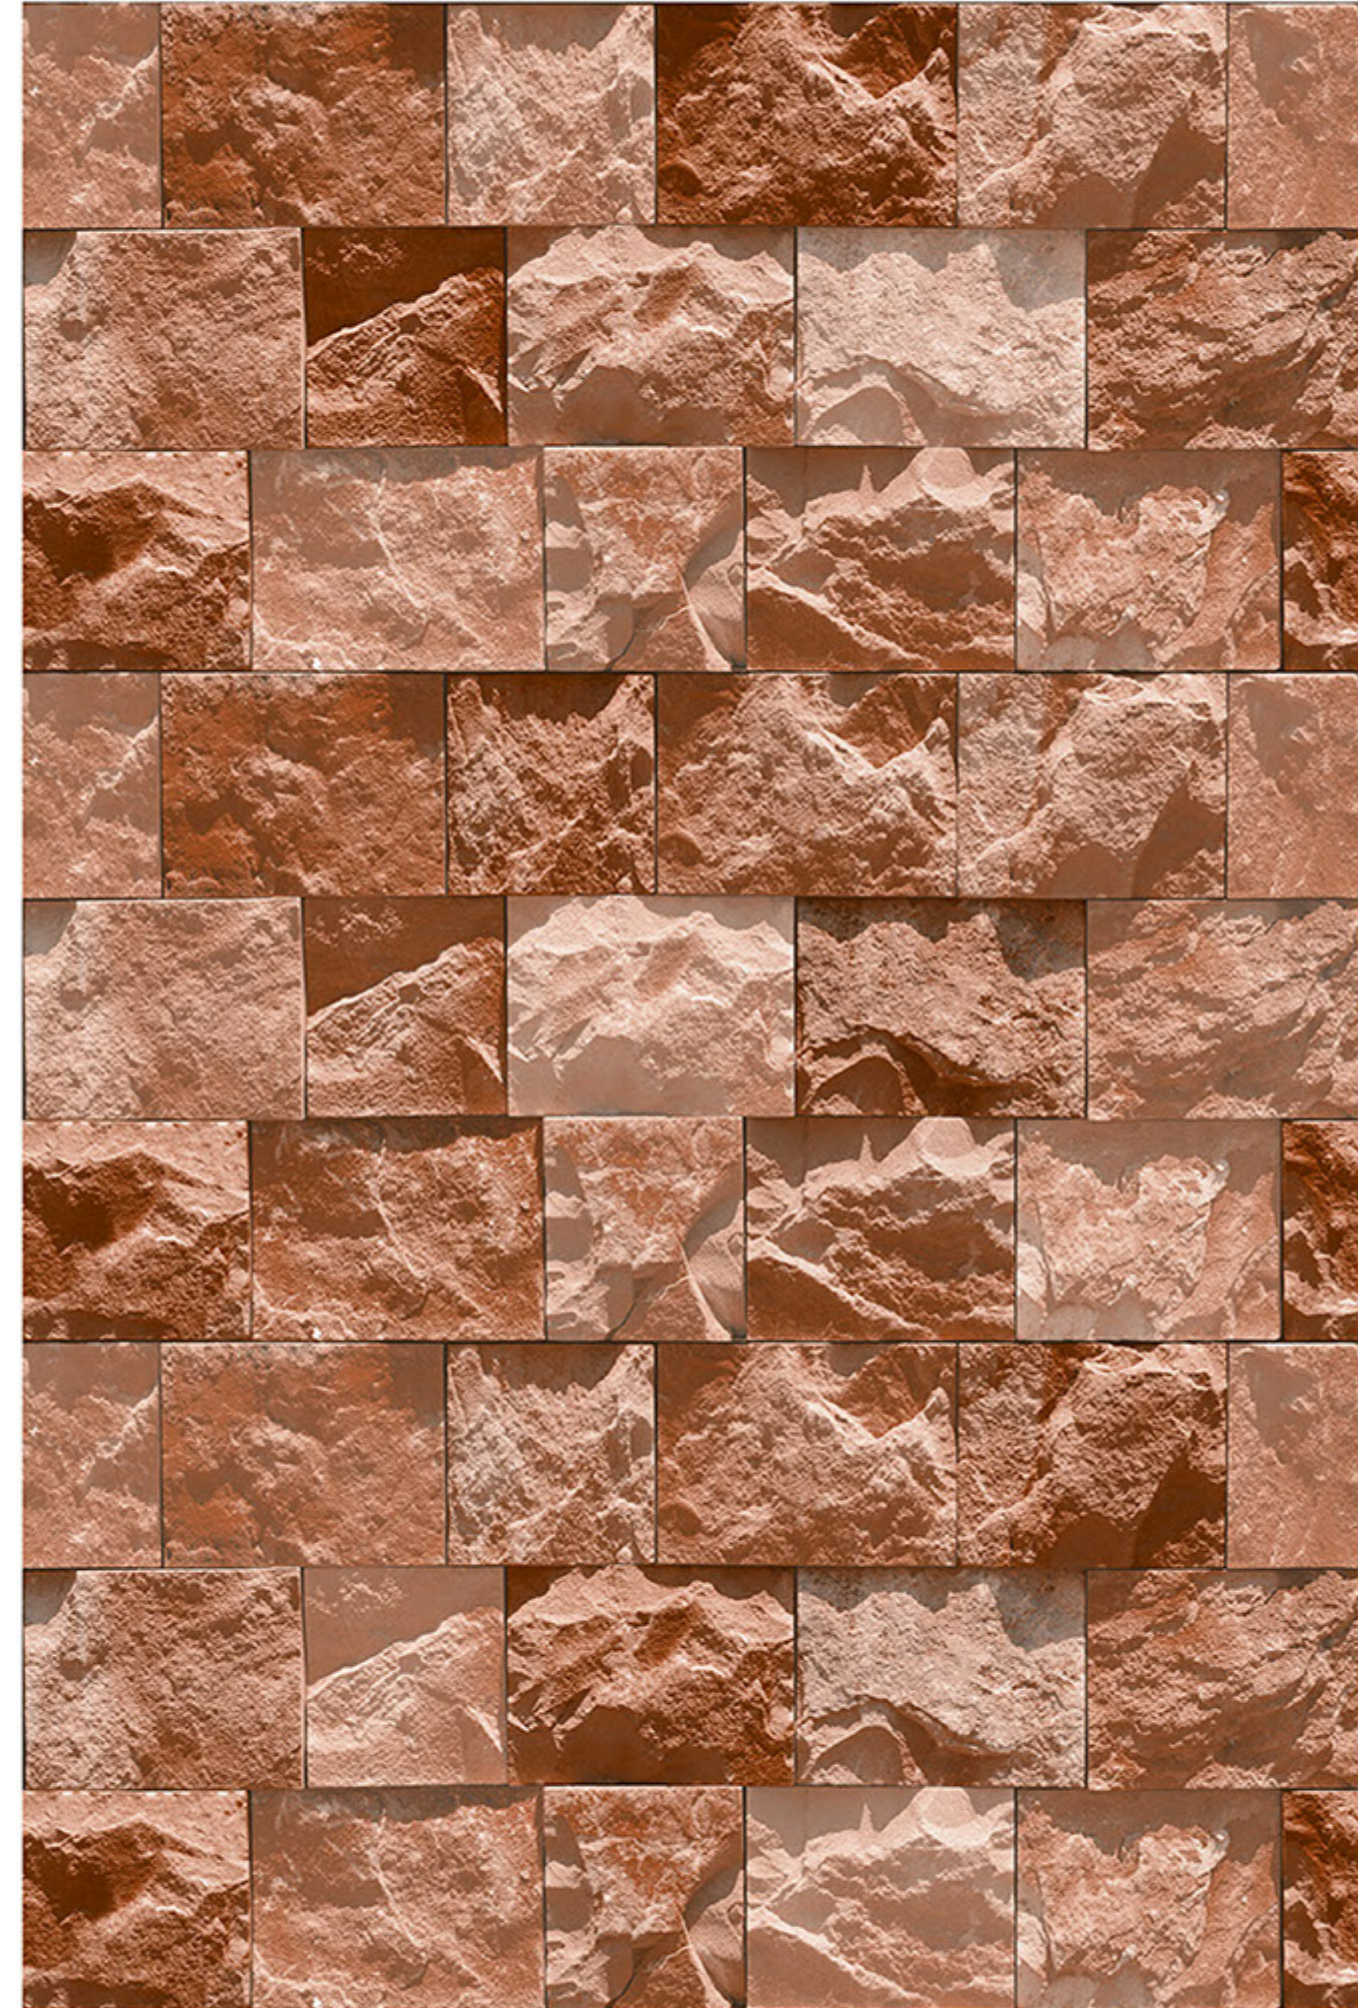

HIGH-DEEP  
PUNCH

DURABLE  
BODY

NATURAL  
LOOK

100%  
WATER PROOF