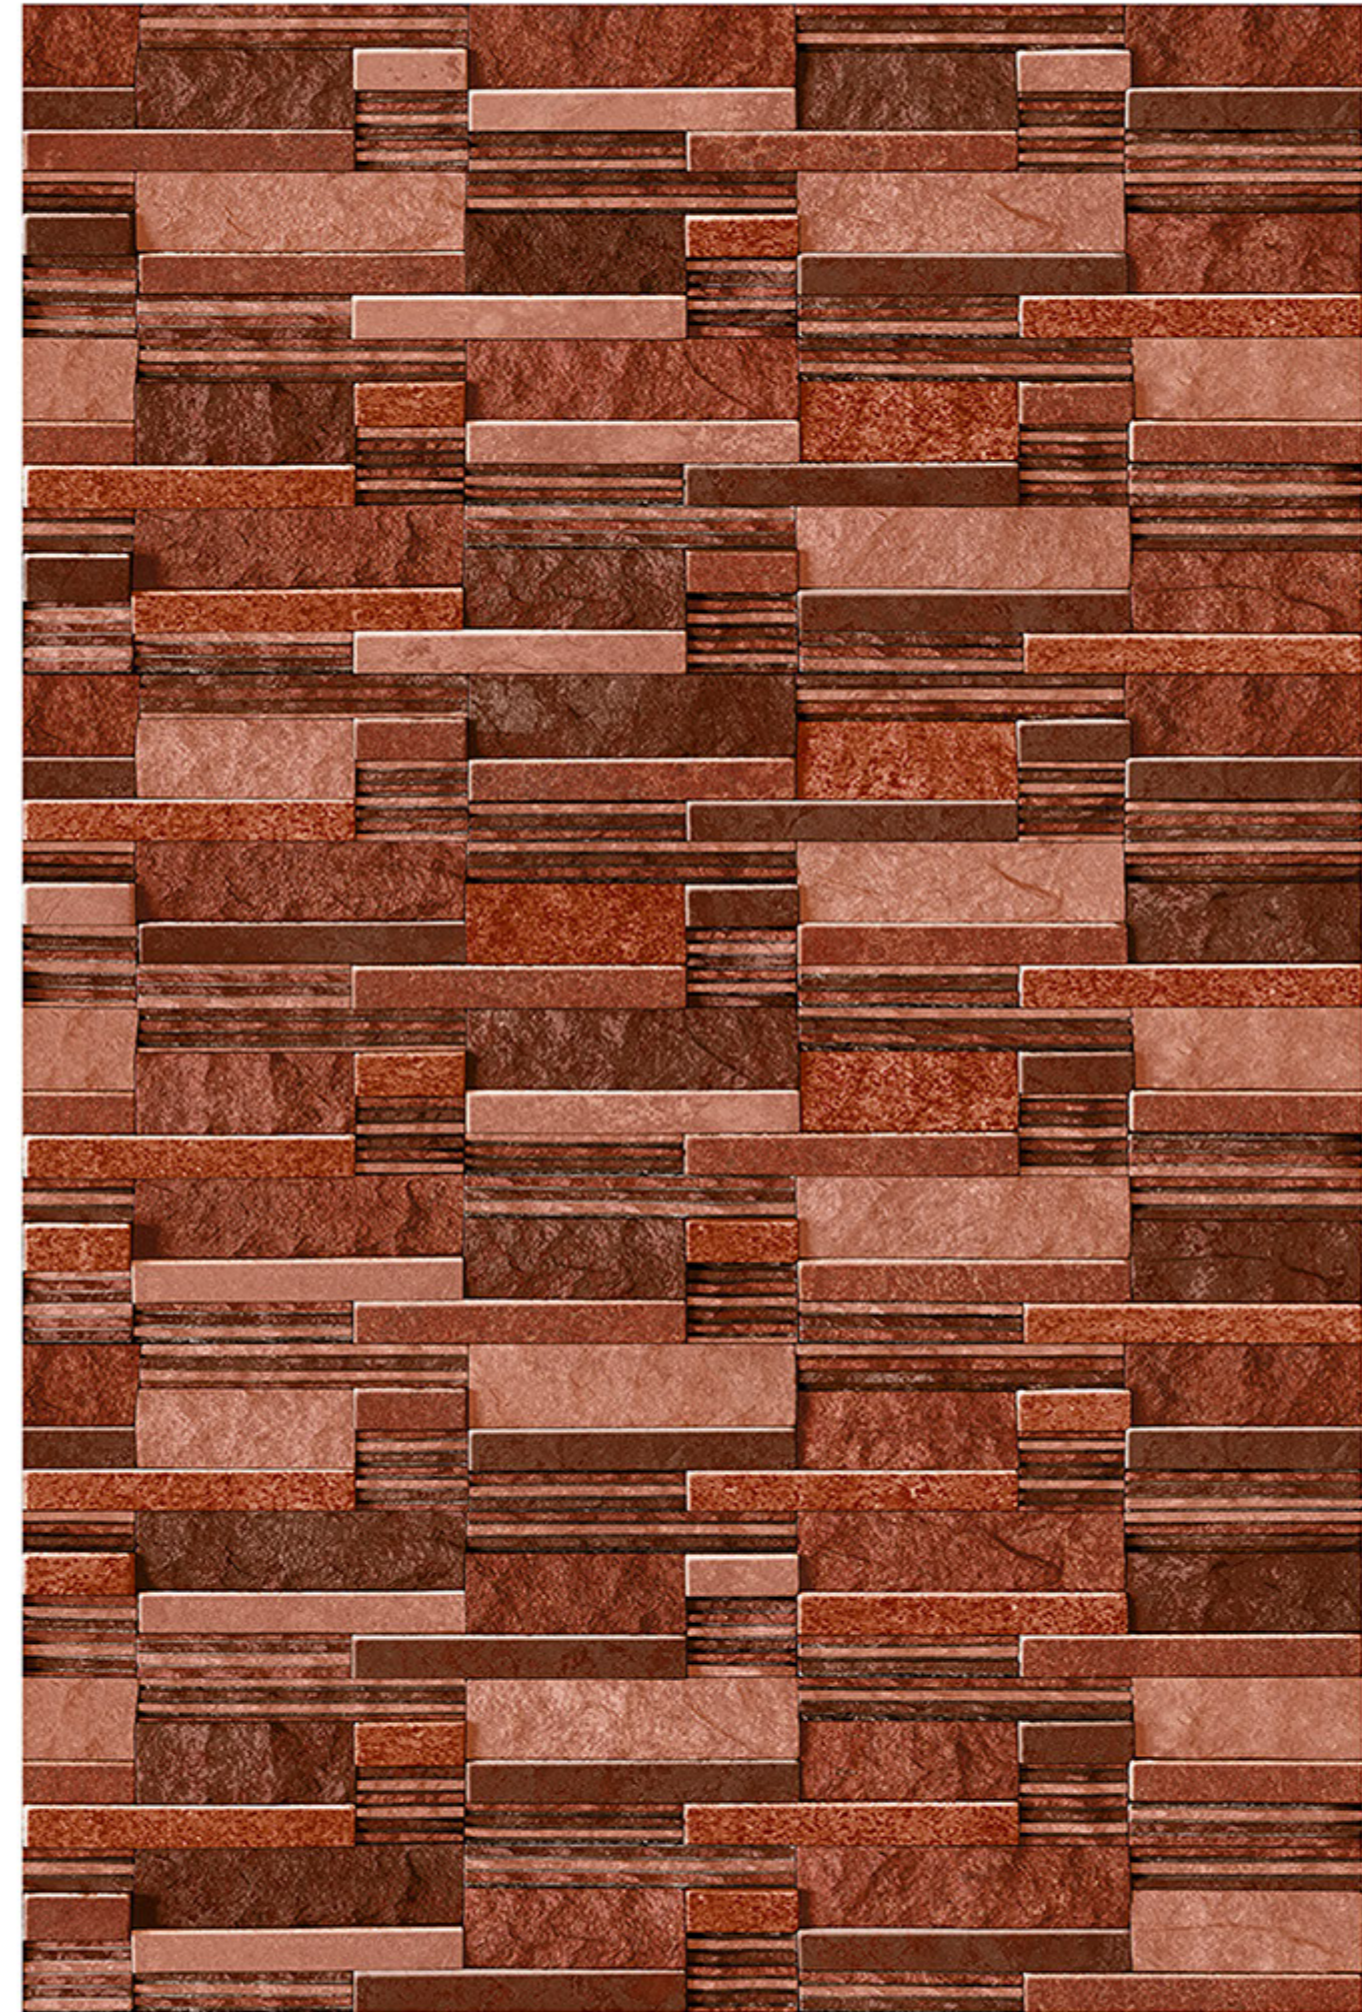

# TOLEDO\_16

RANDOM  
DESIGN

HIGH-DEEP  
PUNCH

DURABLE  
BODY

NATURAL  
LOOK

100%  
WATER PROOF