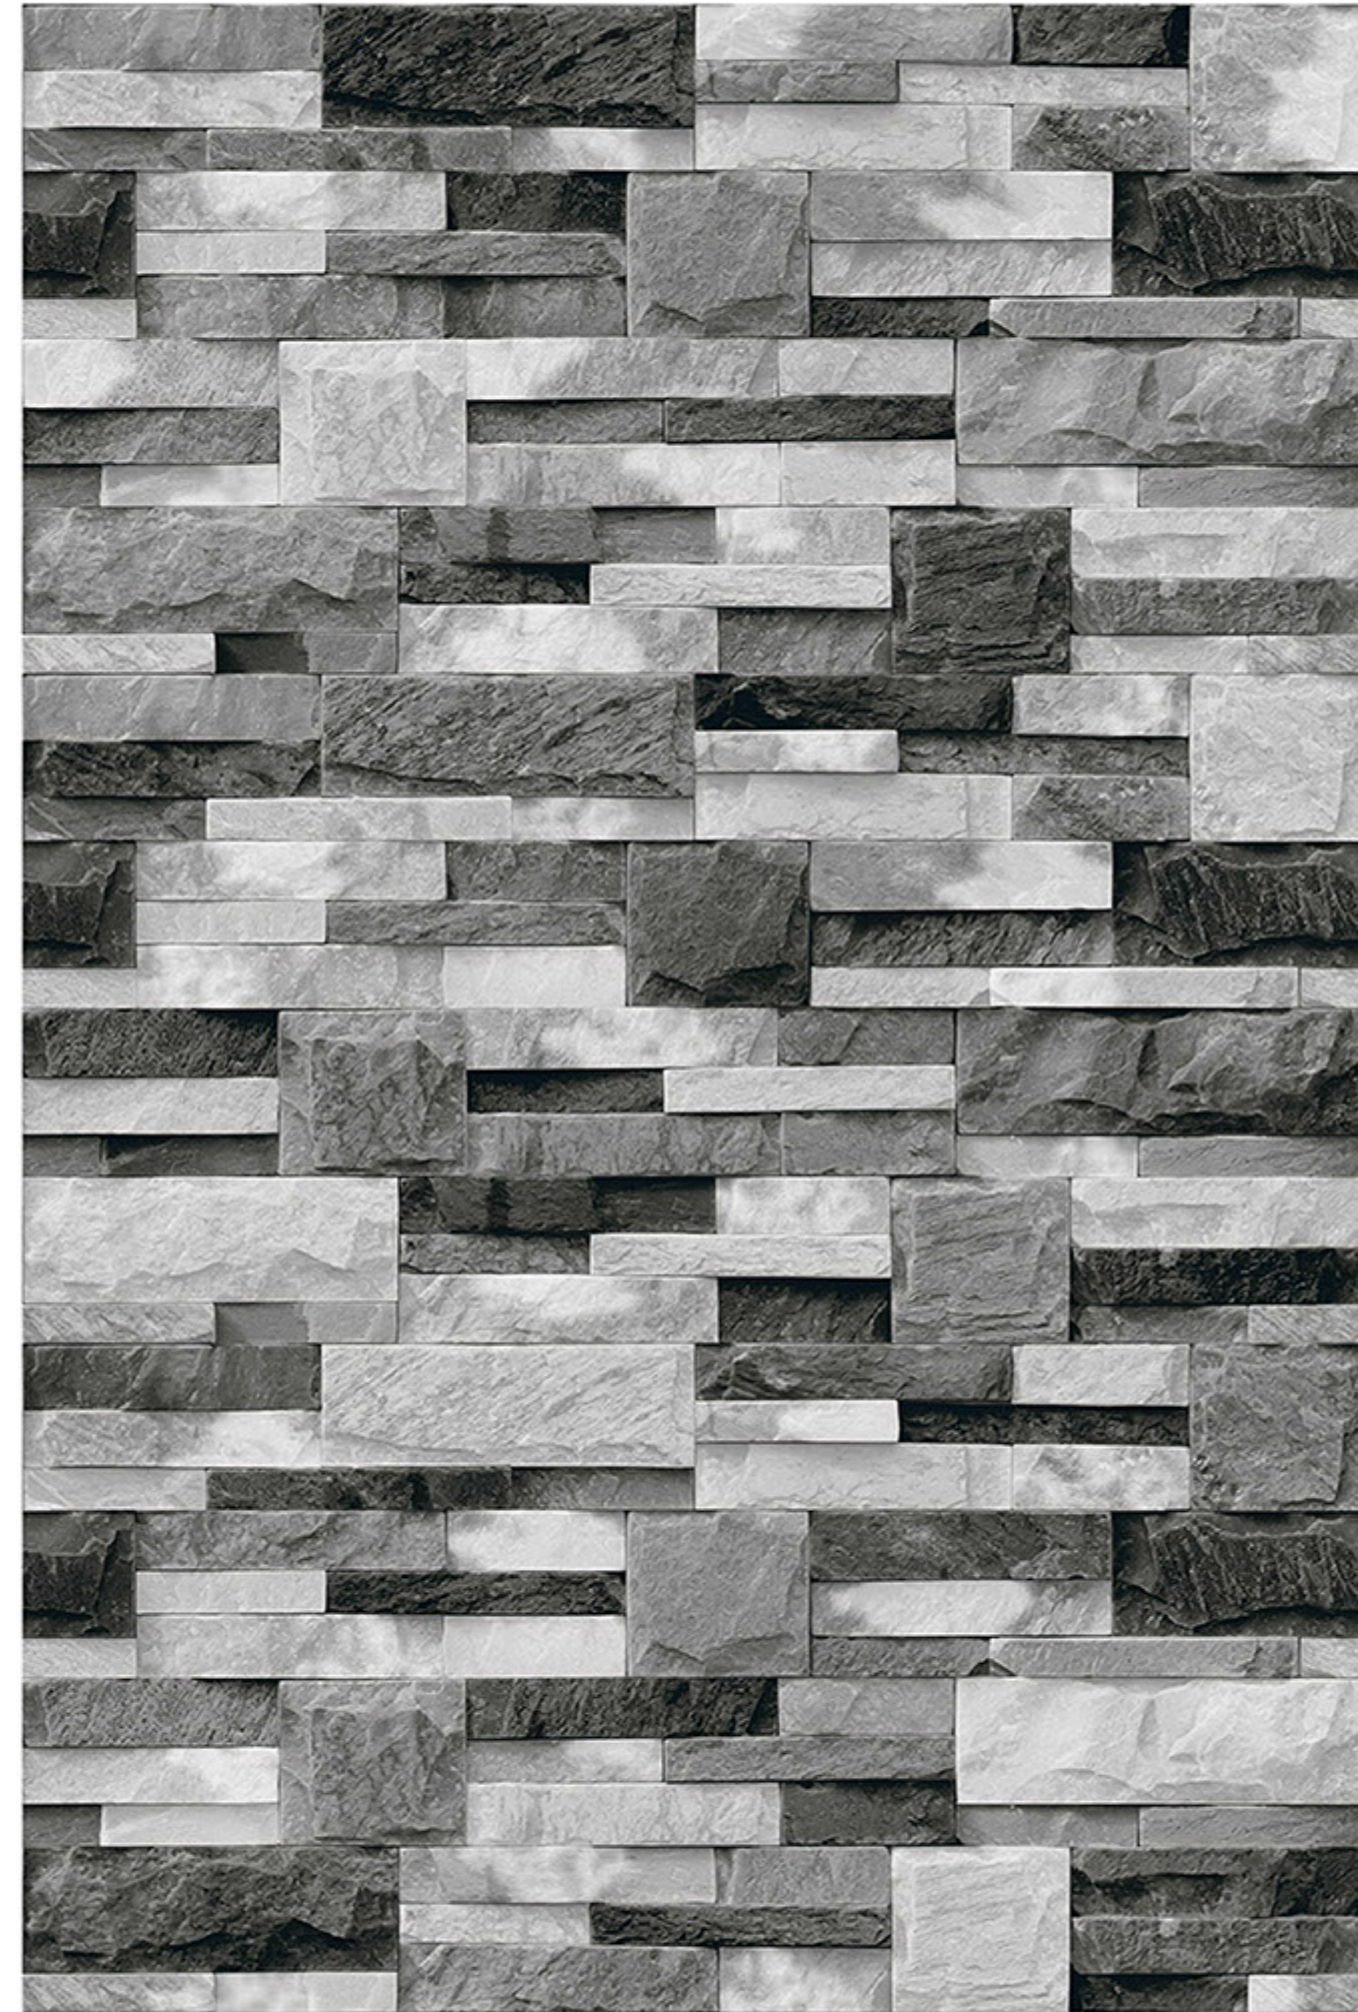

100%
WATER PROOF

CARPI_07

RANDOM
DESIGN

HIGH-DEEP
PUNCH

DURABLE
BODY

NATURAL
LOOK

100%
WATER PROOF

CARPI_08