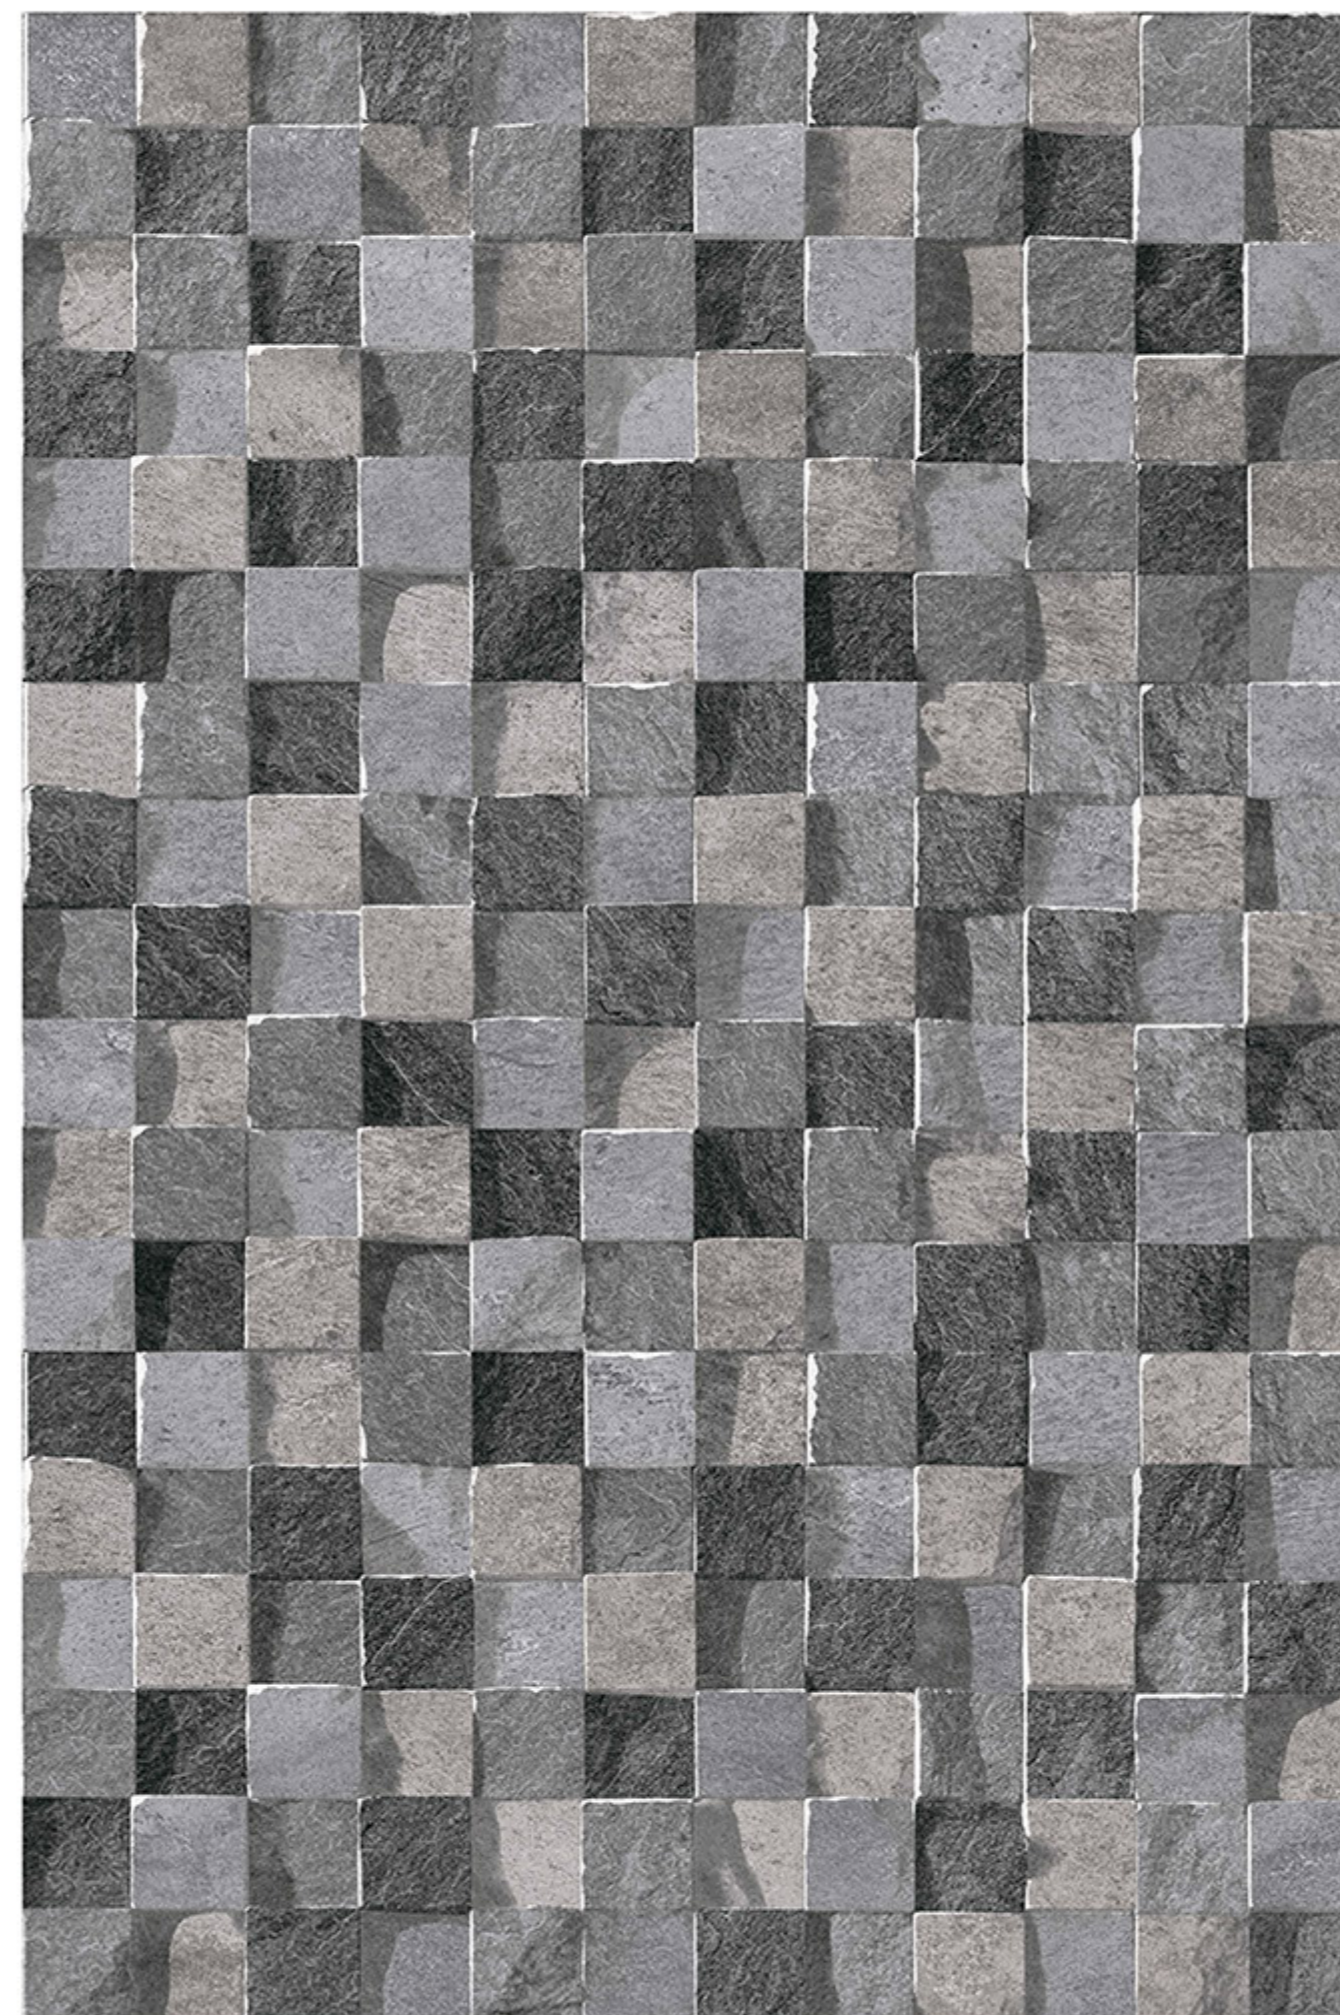

NATURAL
LOOK

100%
WATER PROOF

LECCE_12

RANDOM
DESIGN

HIGH-DEEP
PUNCH

DURABLE
BODY

NATURAL
LOOK

100%
WATER PROOF