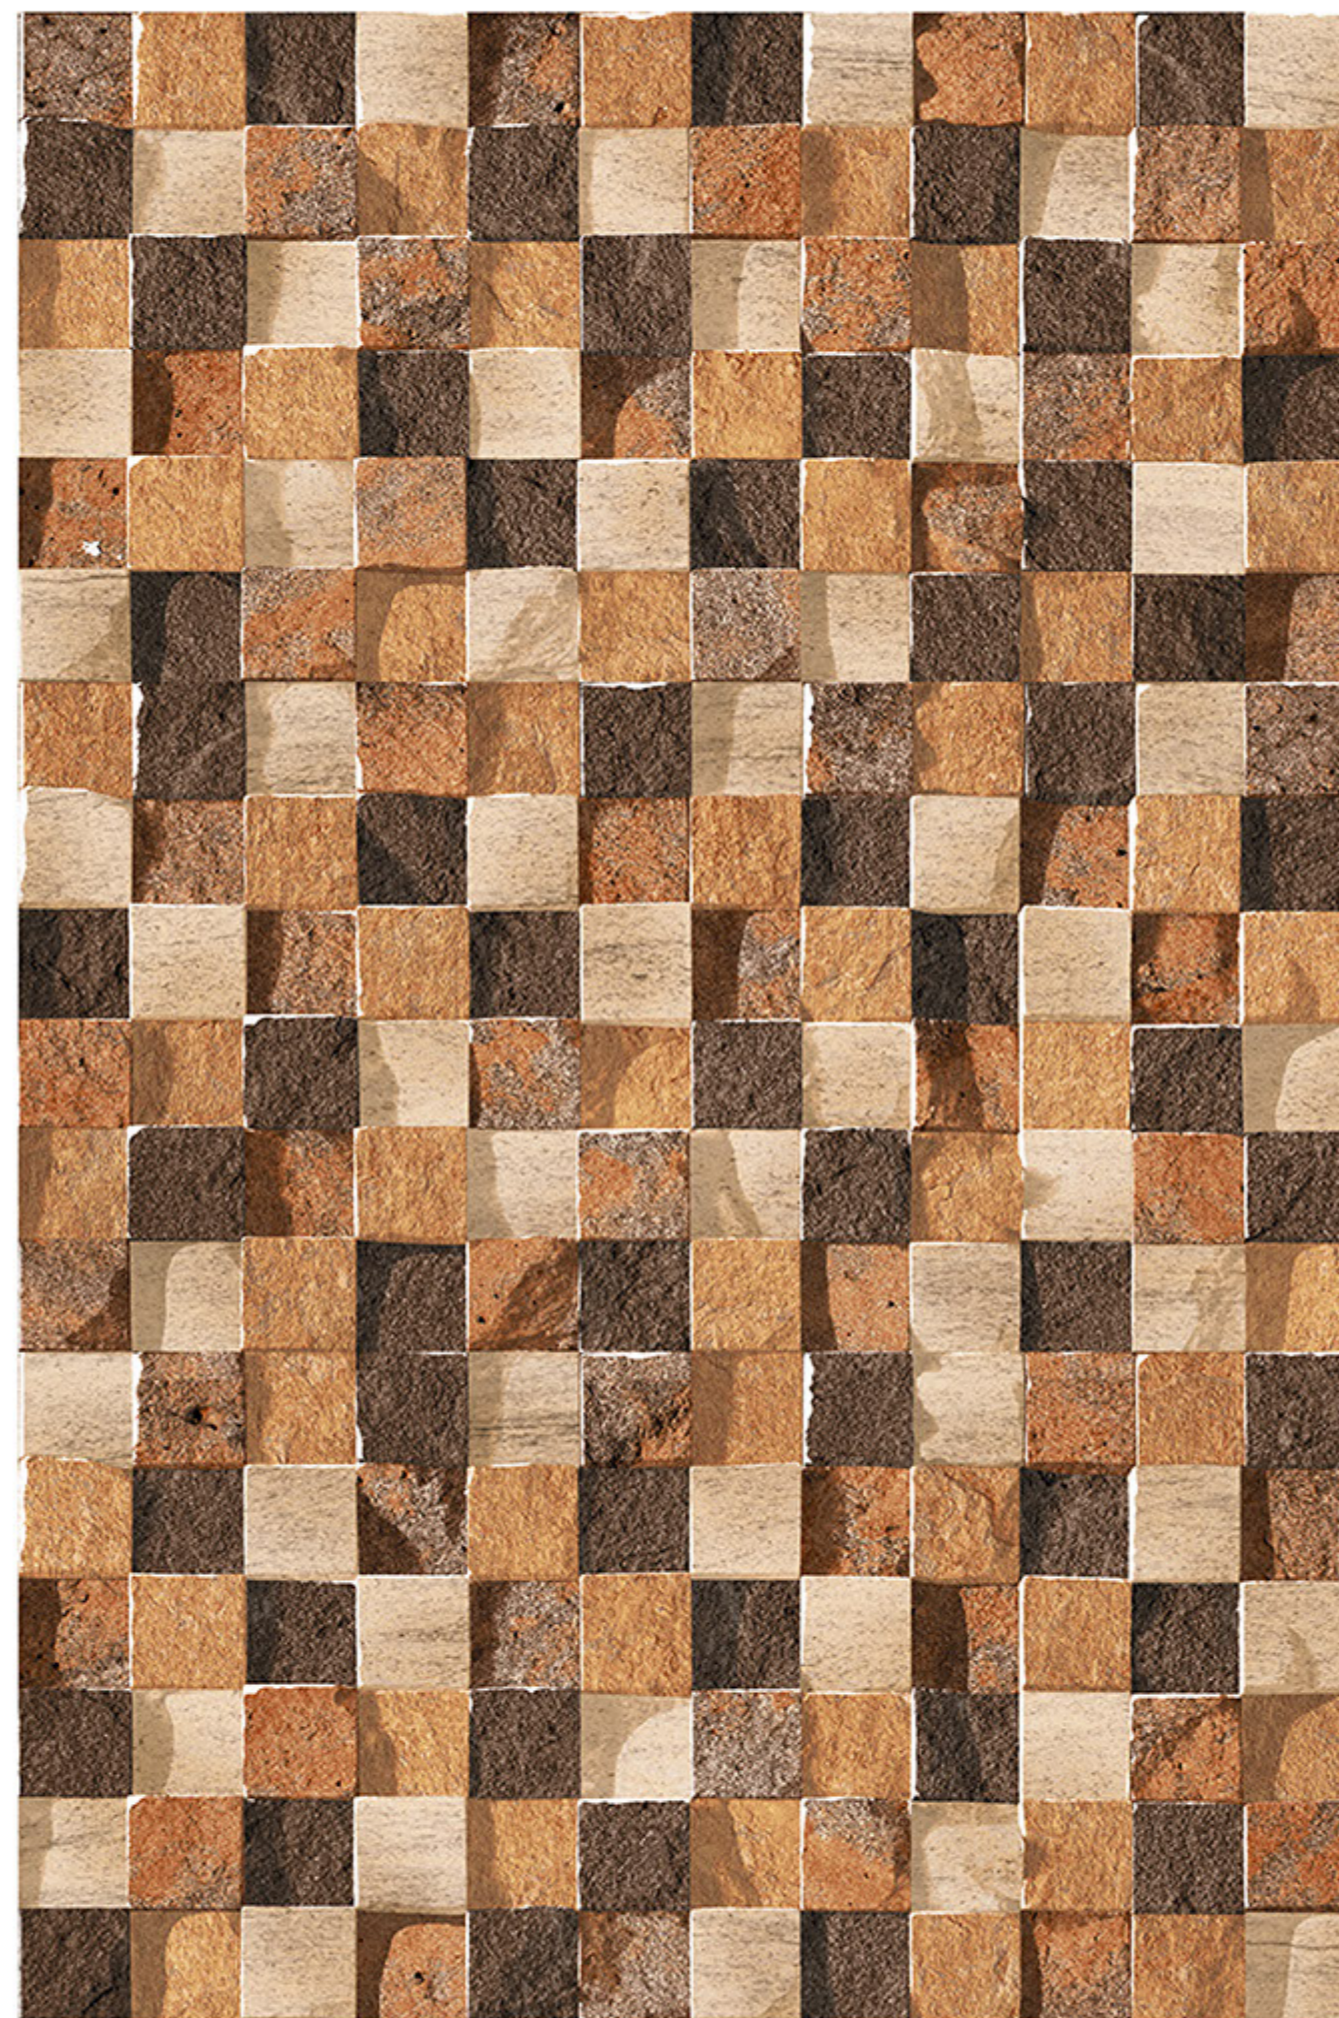

HIGH-DEEP
PUNCH

DURABLE
BODY

NATURAL
LOOK

100%
WATER PROOF

LECCE_23

RANDOM
DESIGN

HIGH-DEEP
PUNCH

DURABLE
BODY