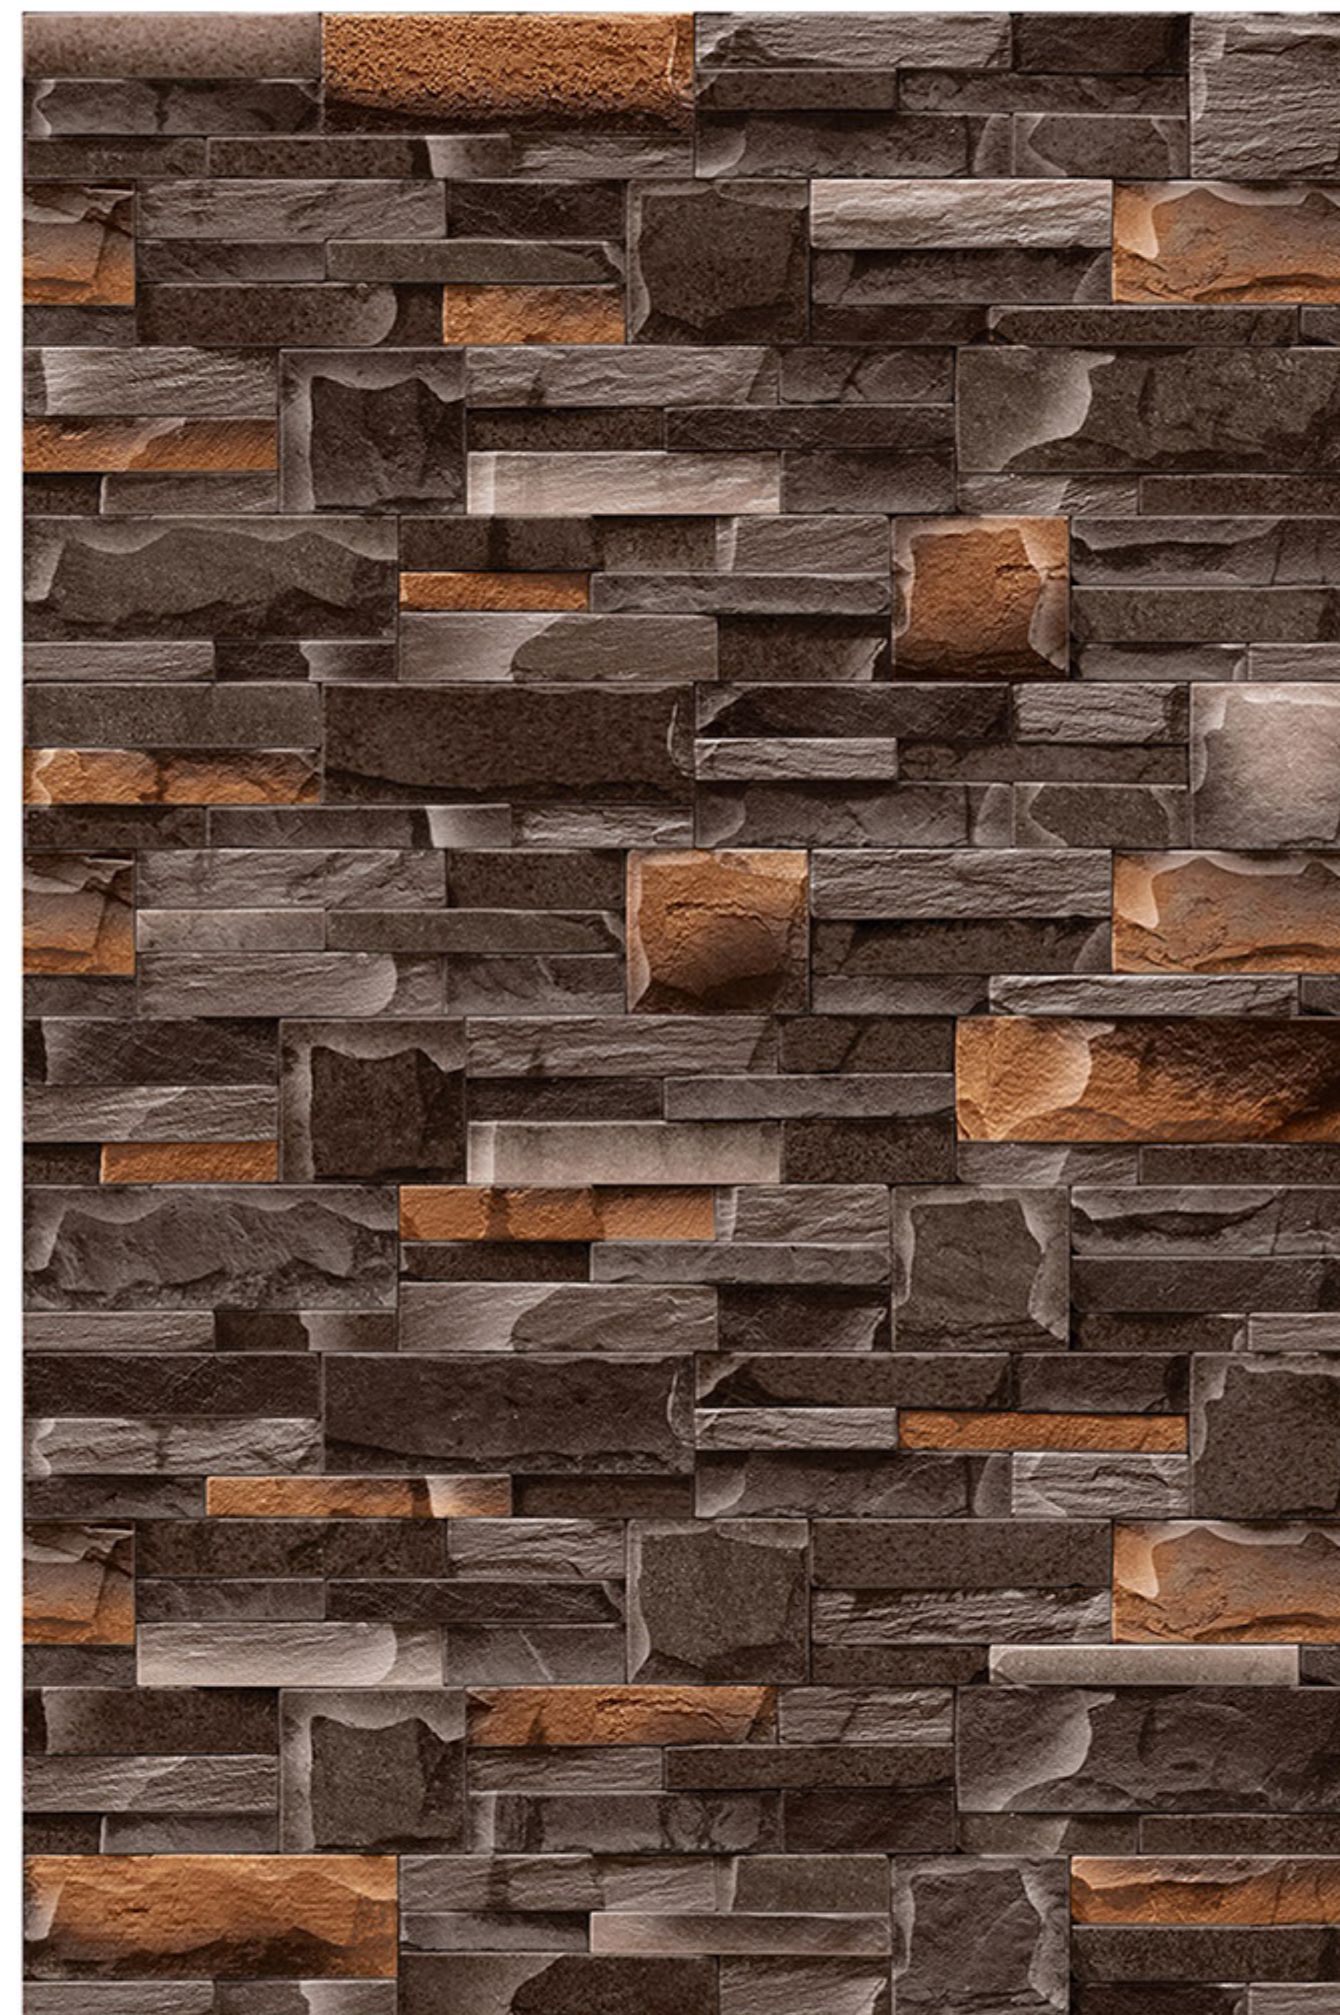

CARPI_18

RANDOM
DESIGN

HIGH-DEEP
PUNCH

DURABLE
BODY

NATURAL
LOOK

100%
WATER PROOF