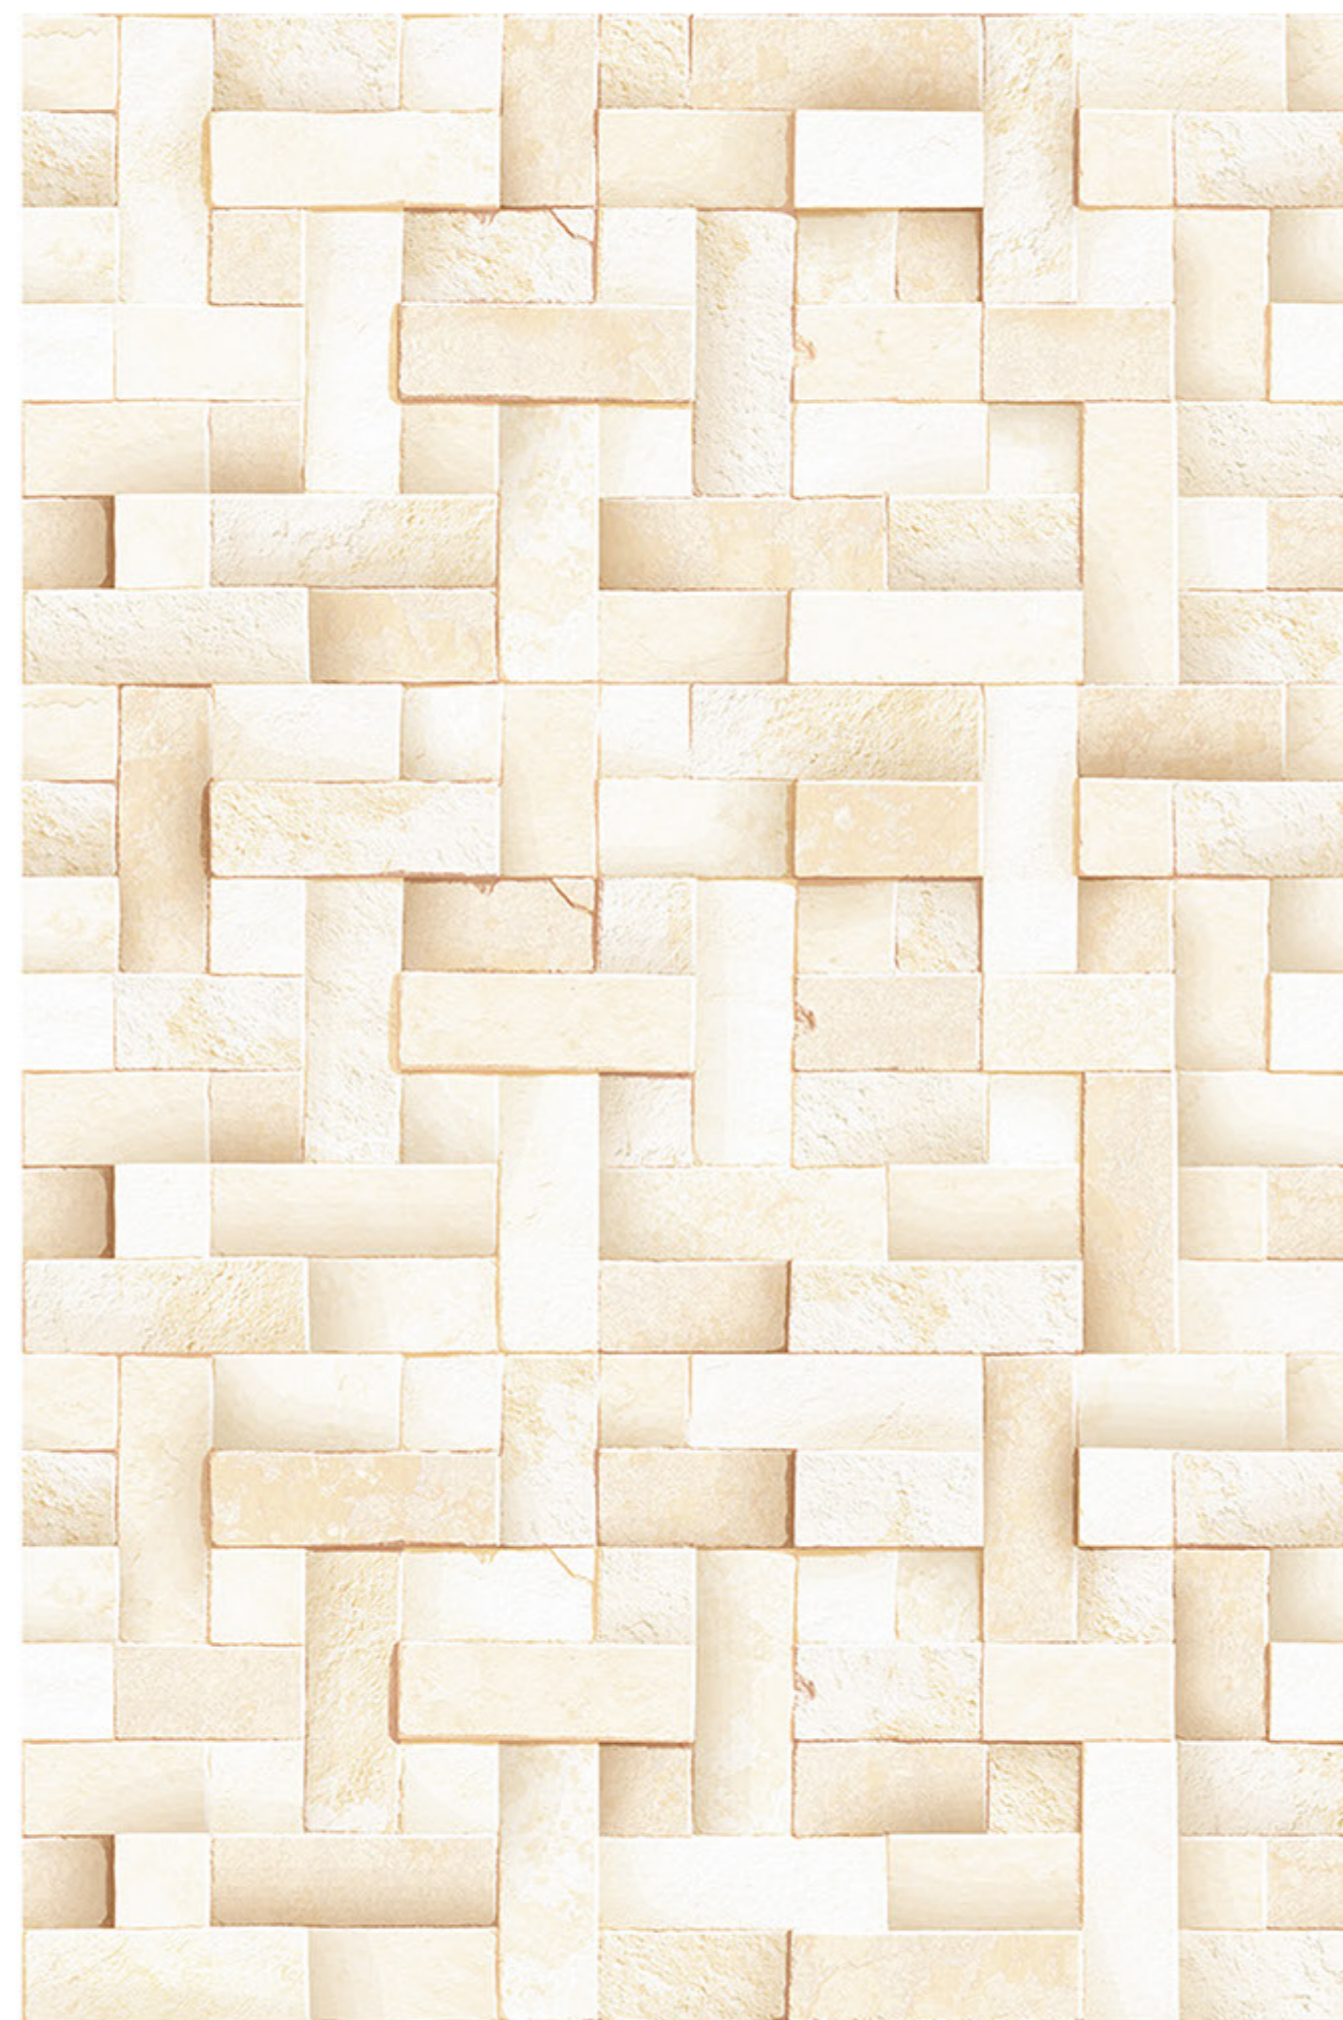

NOVARA_13

RANDOM
DESIGN

HIGH-DEEP
PUNCH

DURABLE
BODY

NATURAL
LOOK

100%
WATER PROOF