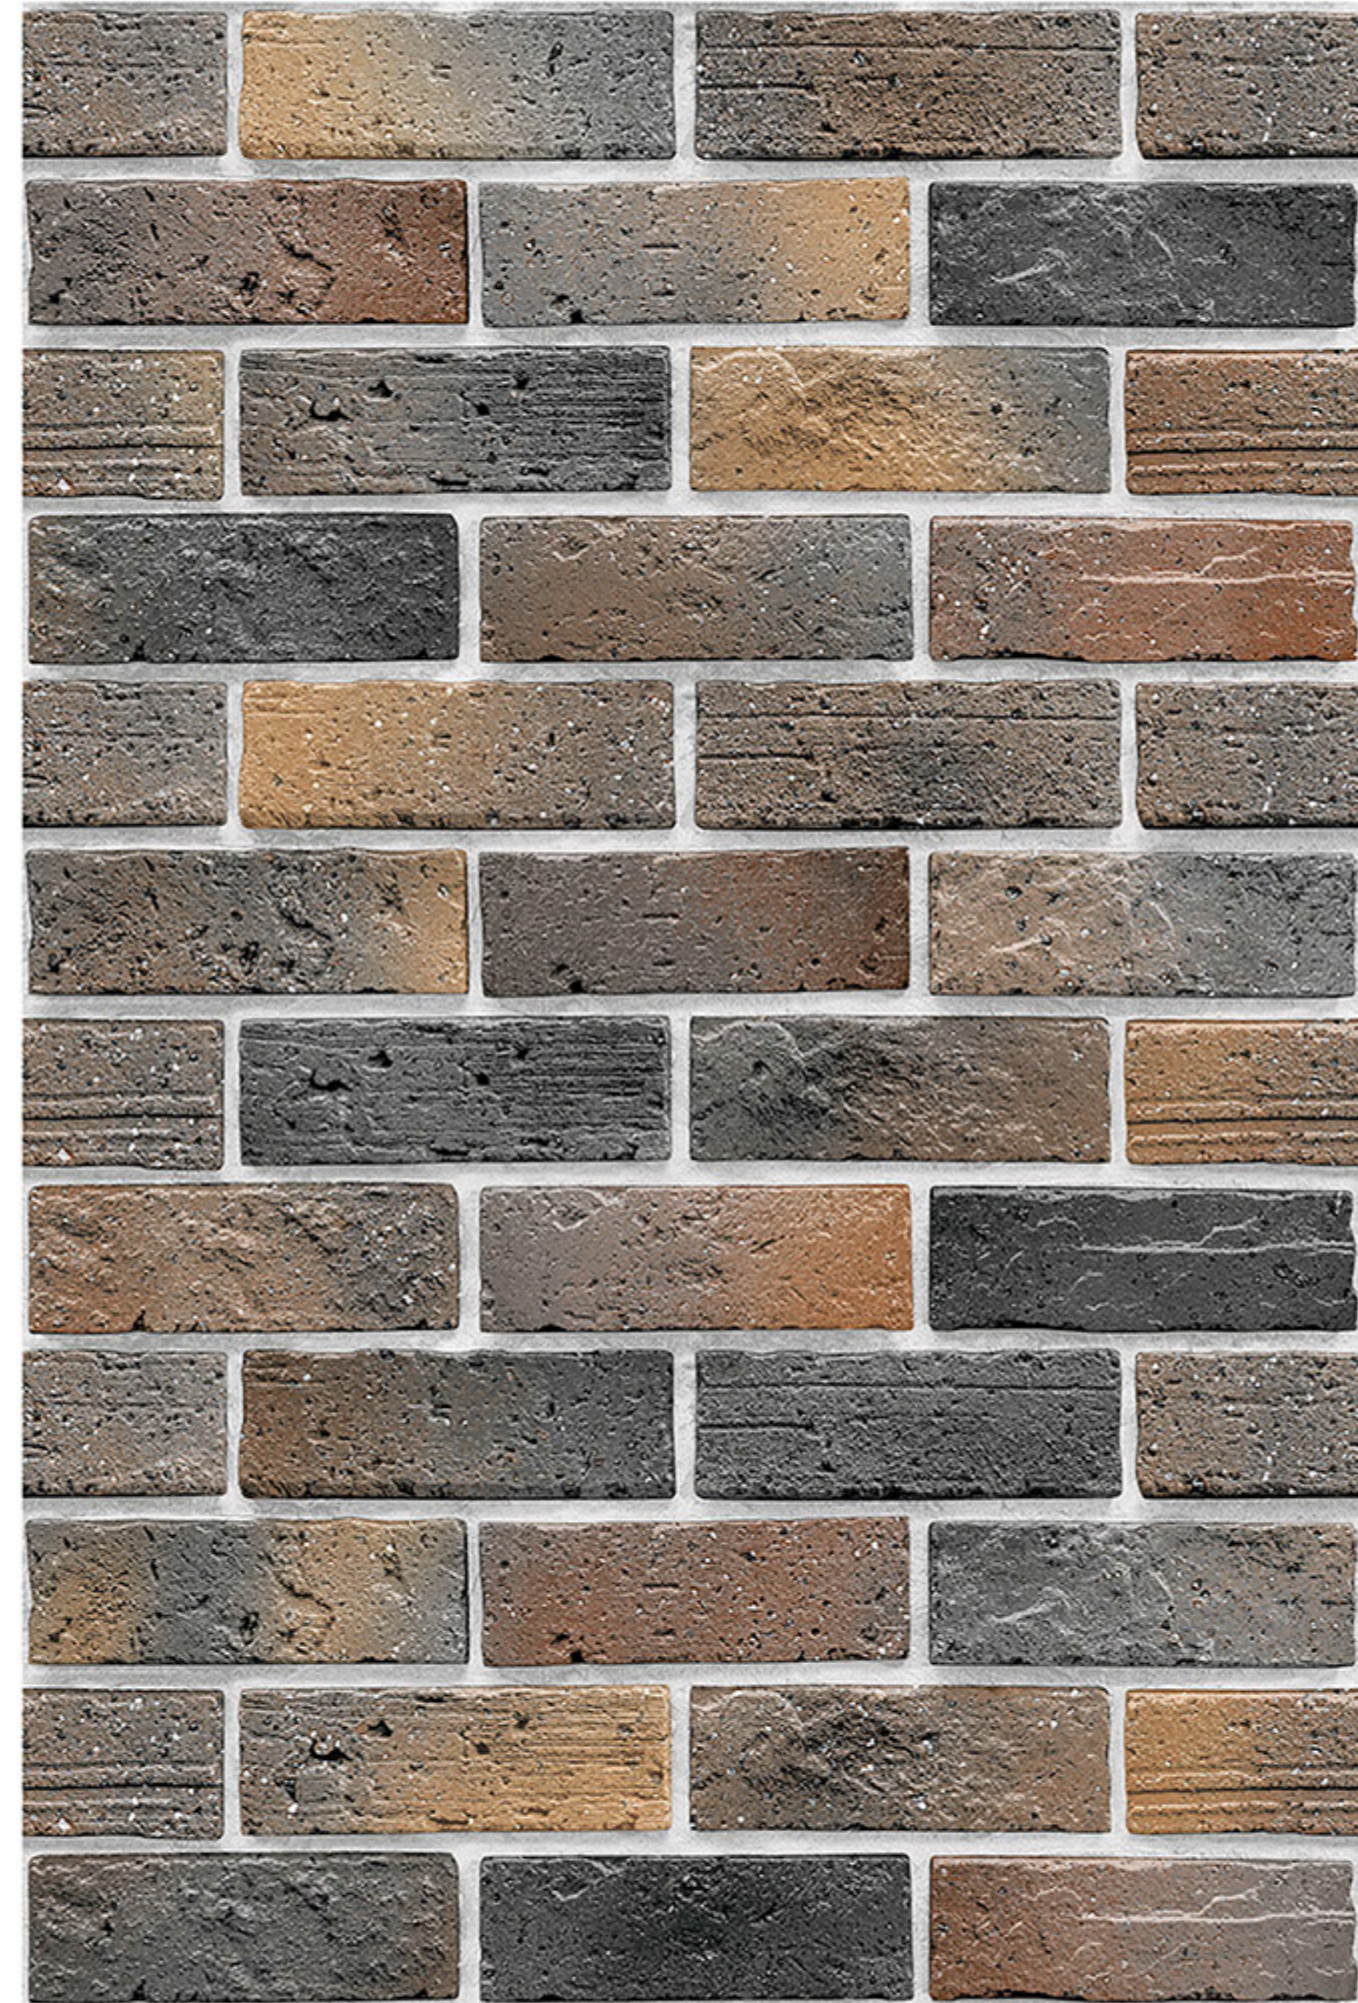

100%
WATER PROOF

PAMPLONA_03

RANDOM
DESIGN

HIGH-DEEP
PUNCH

DURABLE
BODY

NATURAL
LOOK

100%
WATER PROOF

PAMPLONA_04