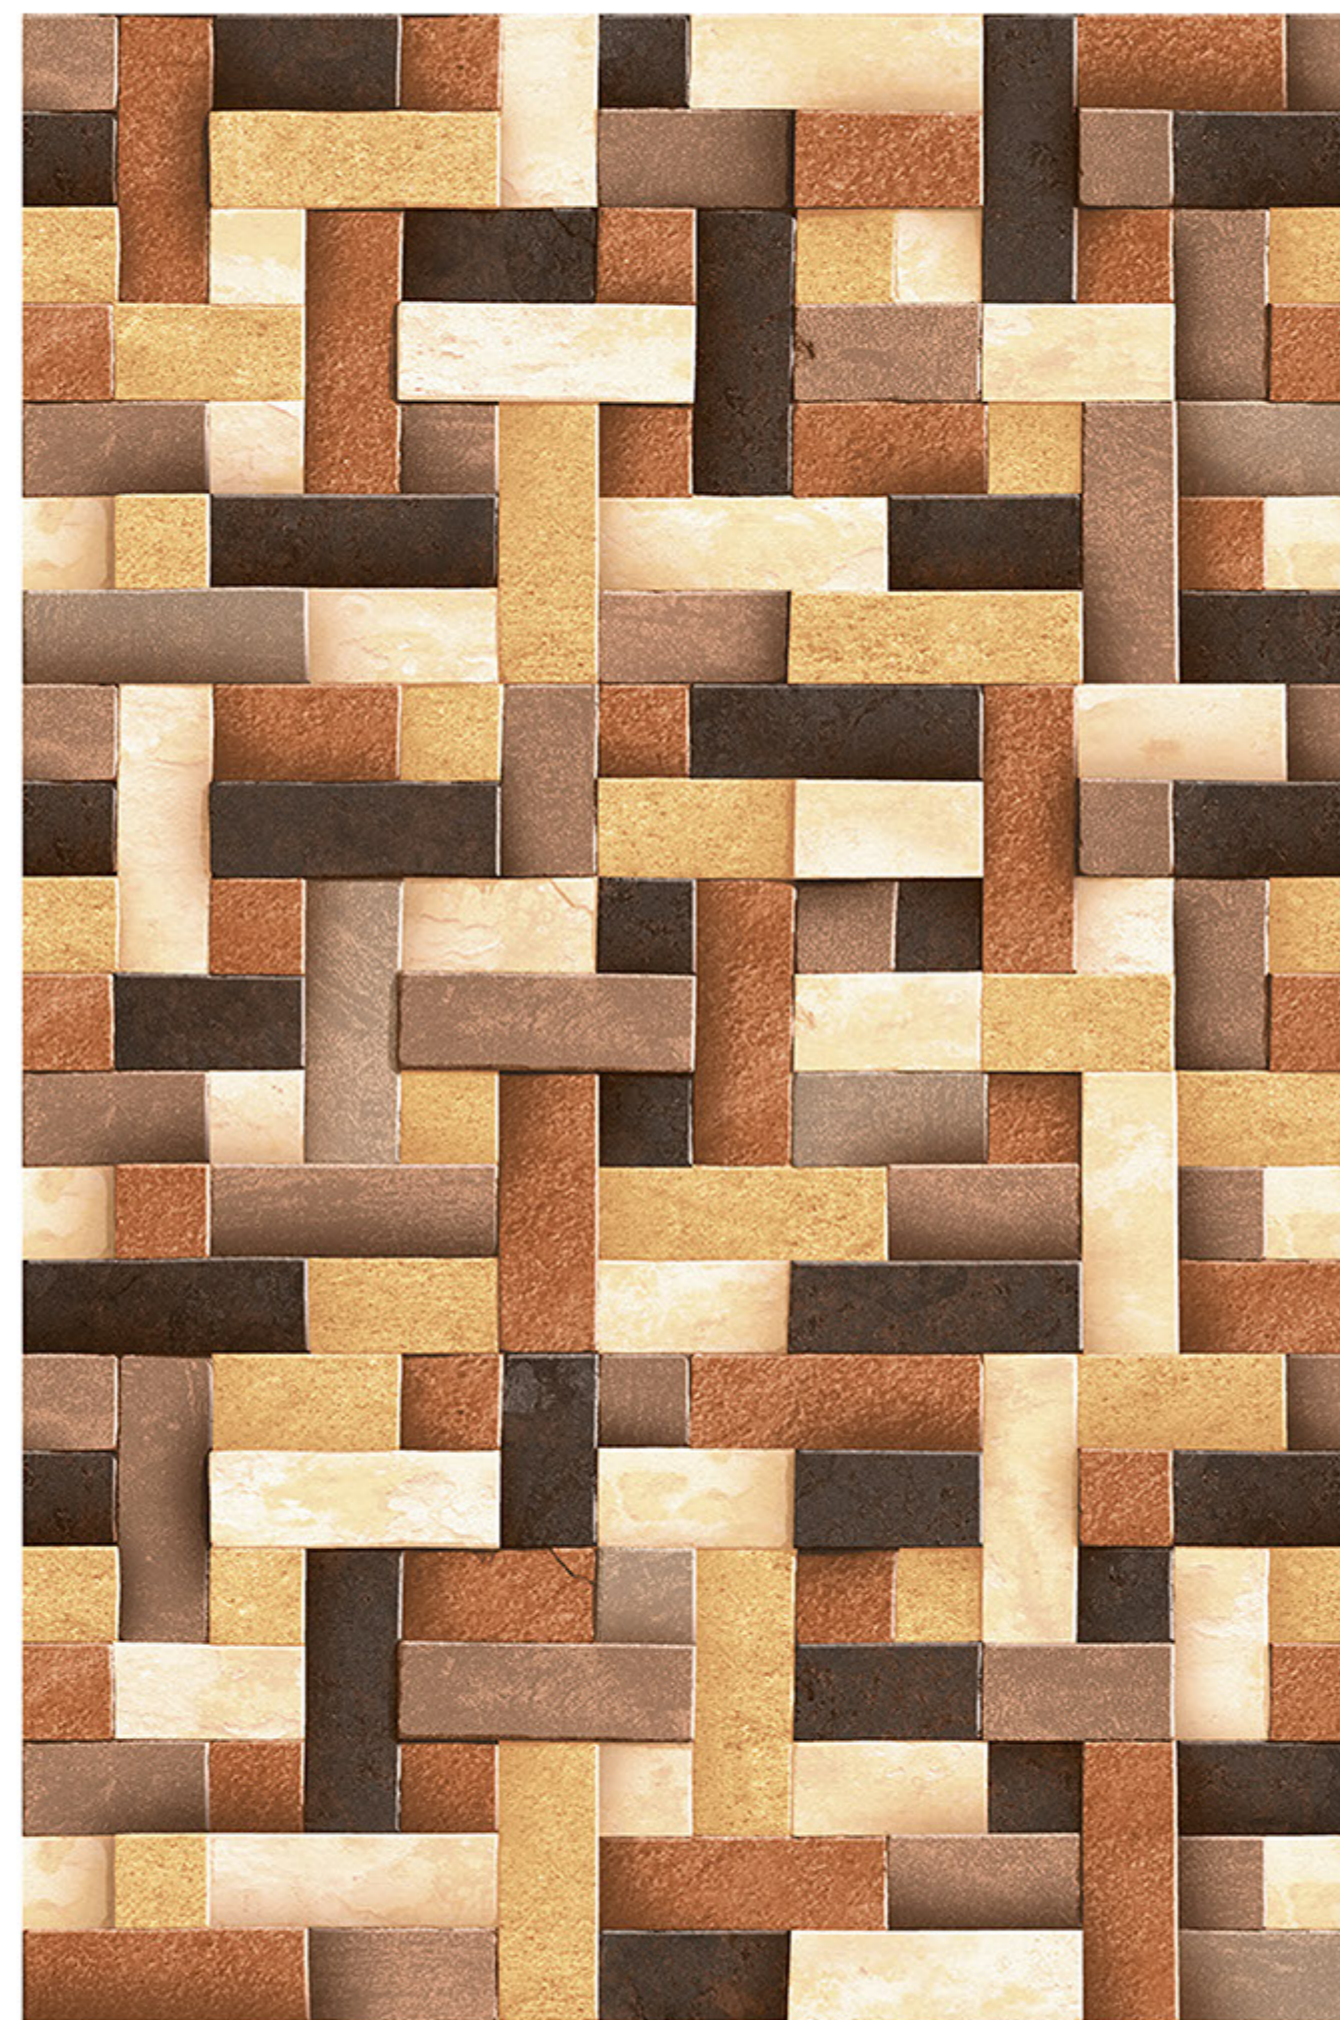

NOVARA_16

RANDOM
DESIGN

HIGH-DEEP
PUNCH

DURABLE
BODY

NATURAL
LOOK

100%
WATER PROOF