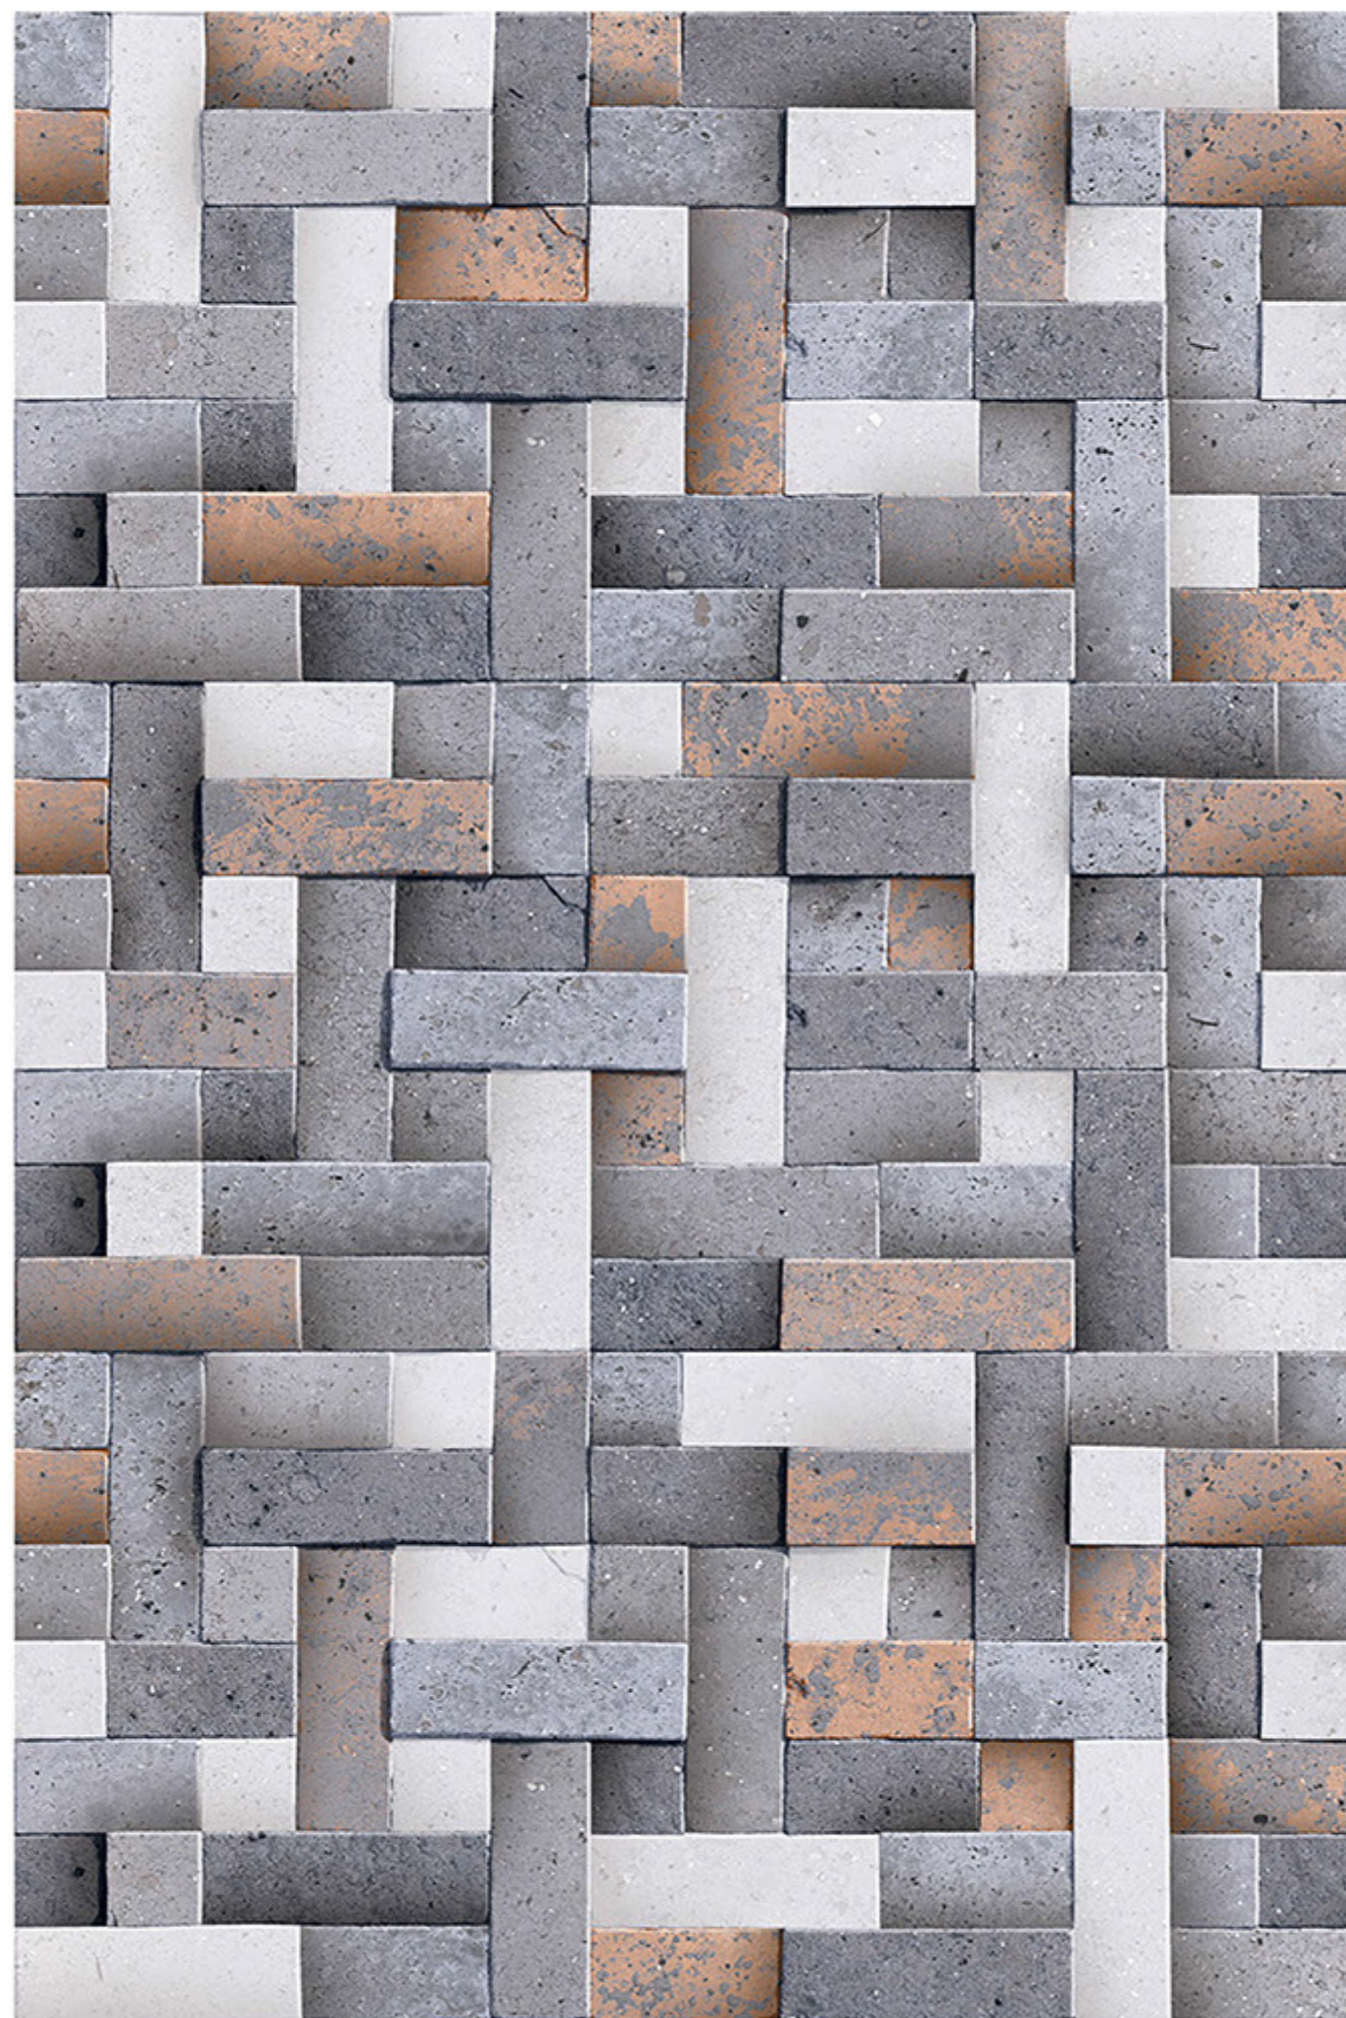

DURABLE
BODY

NATURAL
LOOK

100%
WATER PROOF

NOVARA_13

RANDOM
DESIGN

HIGH-DEEP
PUNCH

DURABLE
BODY

NATURAL
LOOK

100%
WATER PROOF

NOVARA_14

RANDOM
DESIGN

HIGH-DEEP
PUNCH

DURABLE
BODY

NATURAL
LOOK

100%
WATER PROOF

NOVARA_15