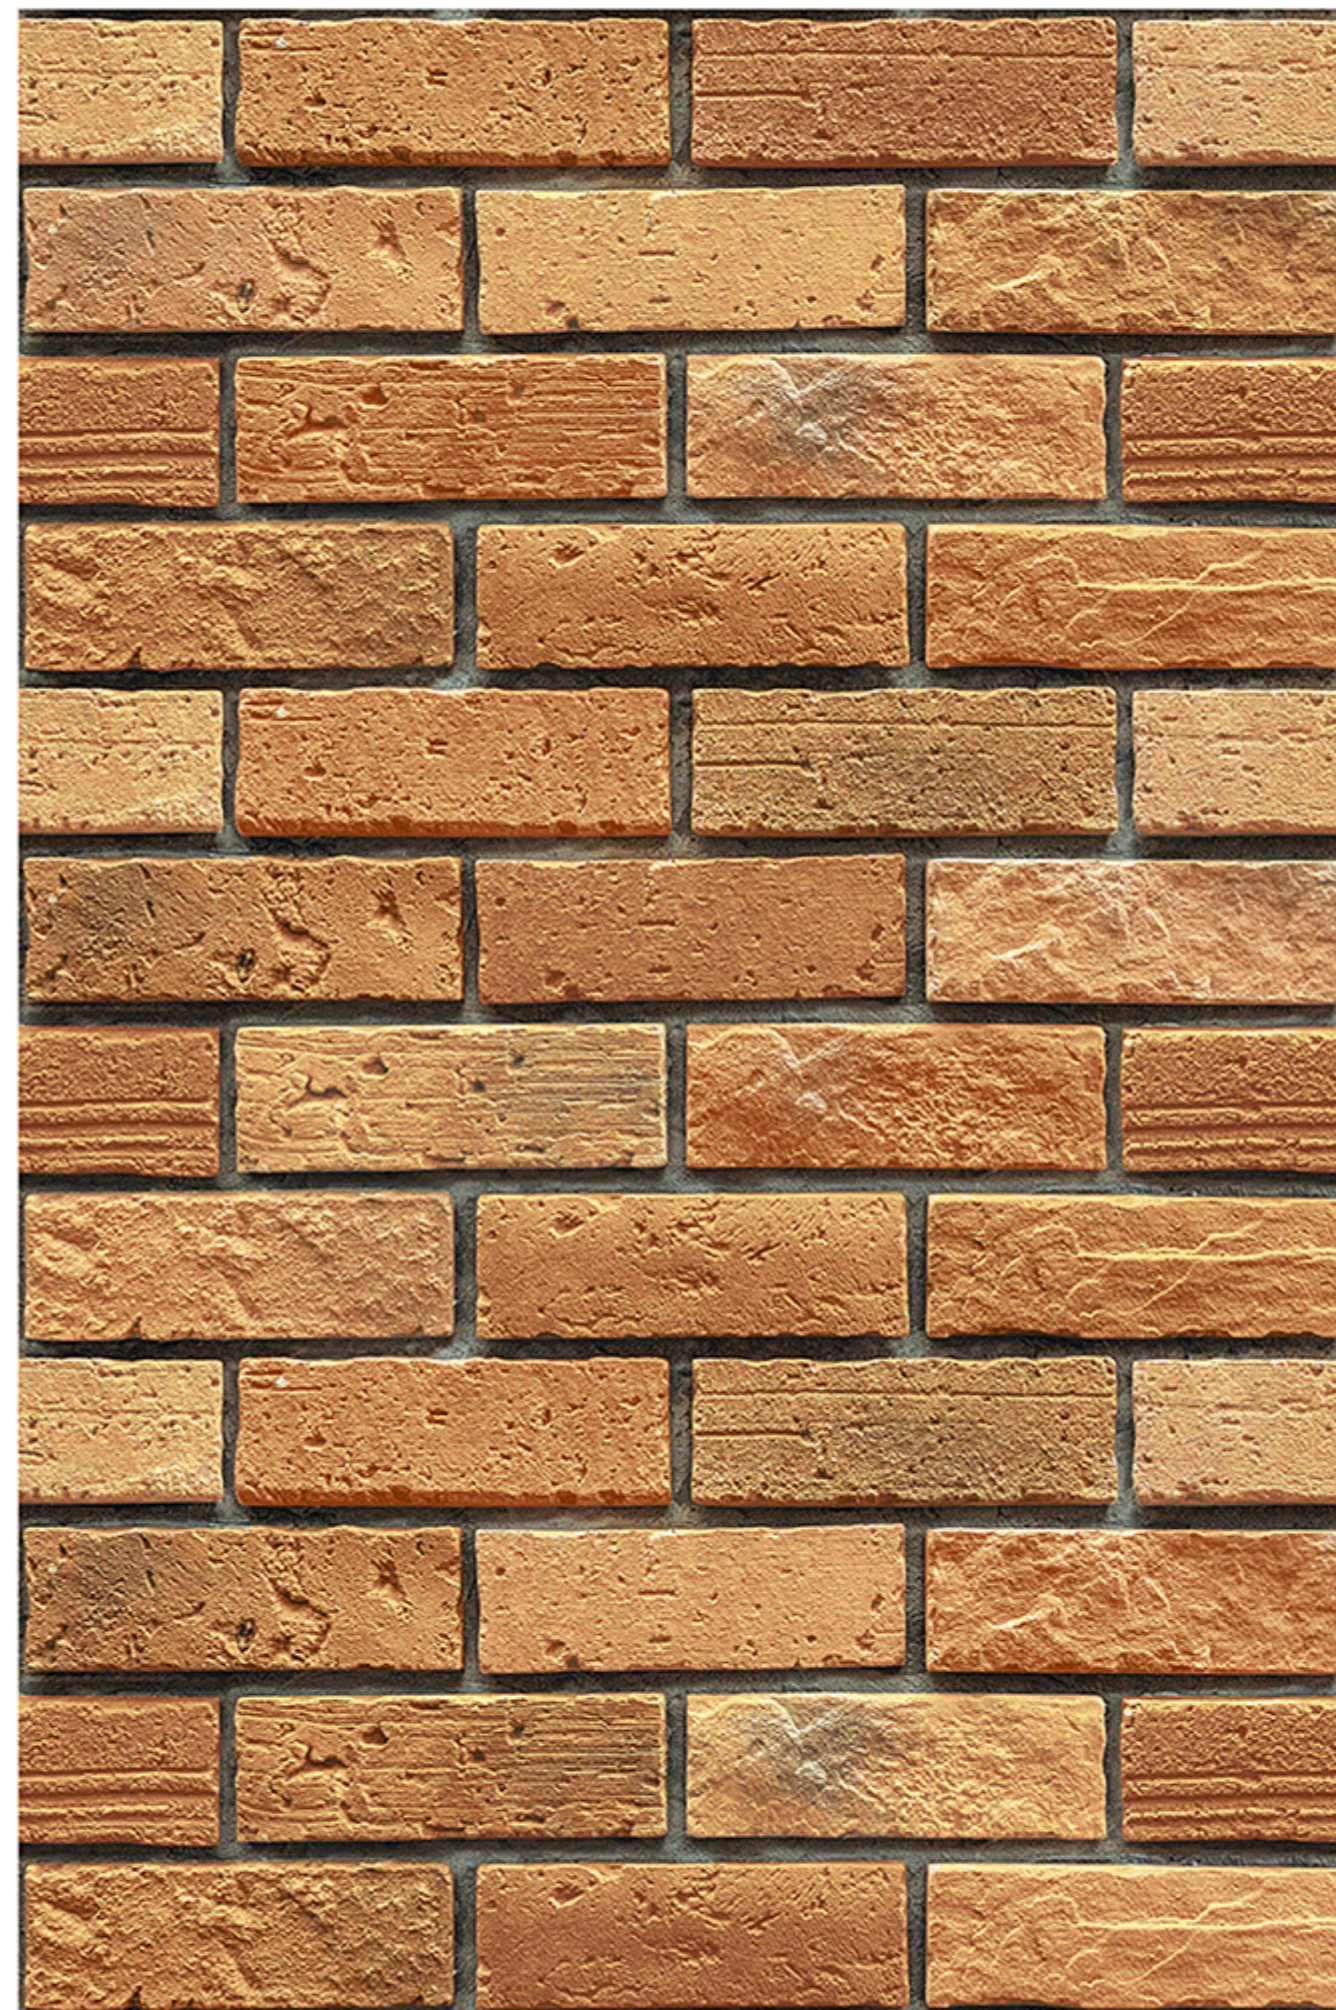

DURABLE
BODY

NATURAL
LOOK

100%
WATER PROOF

PAMPLONA_02

RANDOM
DESIGN

HIGH-DEEP
PUNCH

DURABLE
BODY

NATURAL
LOOK