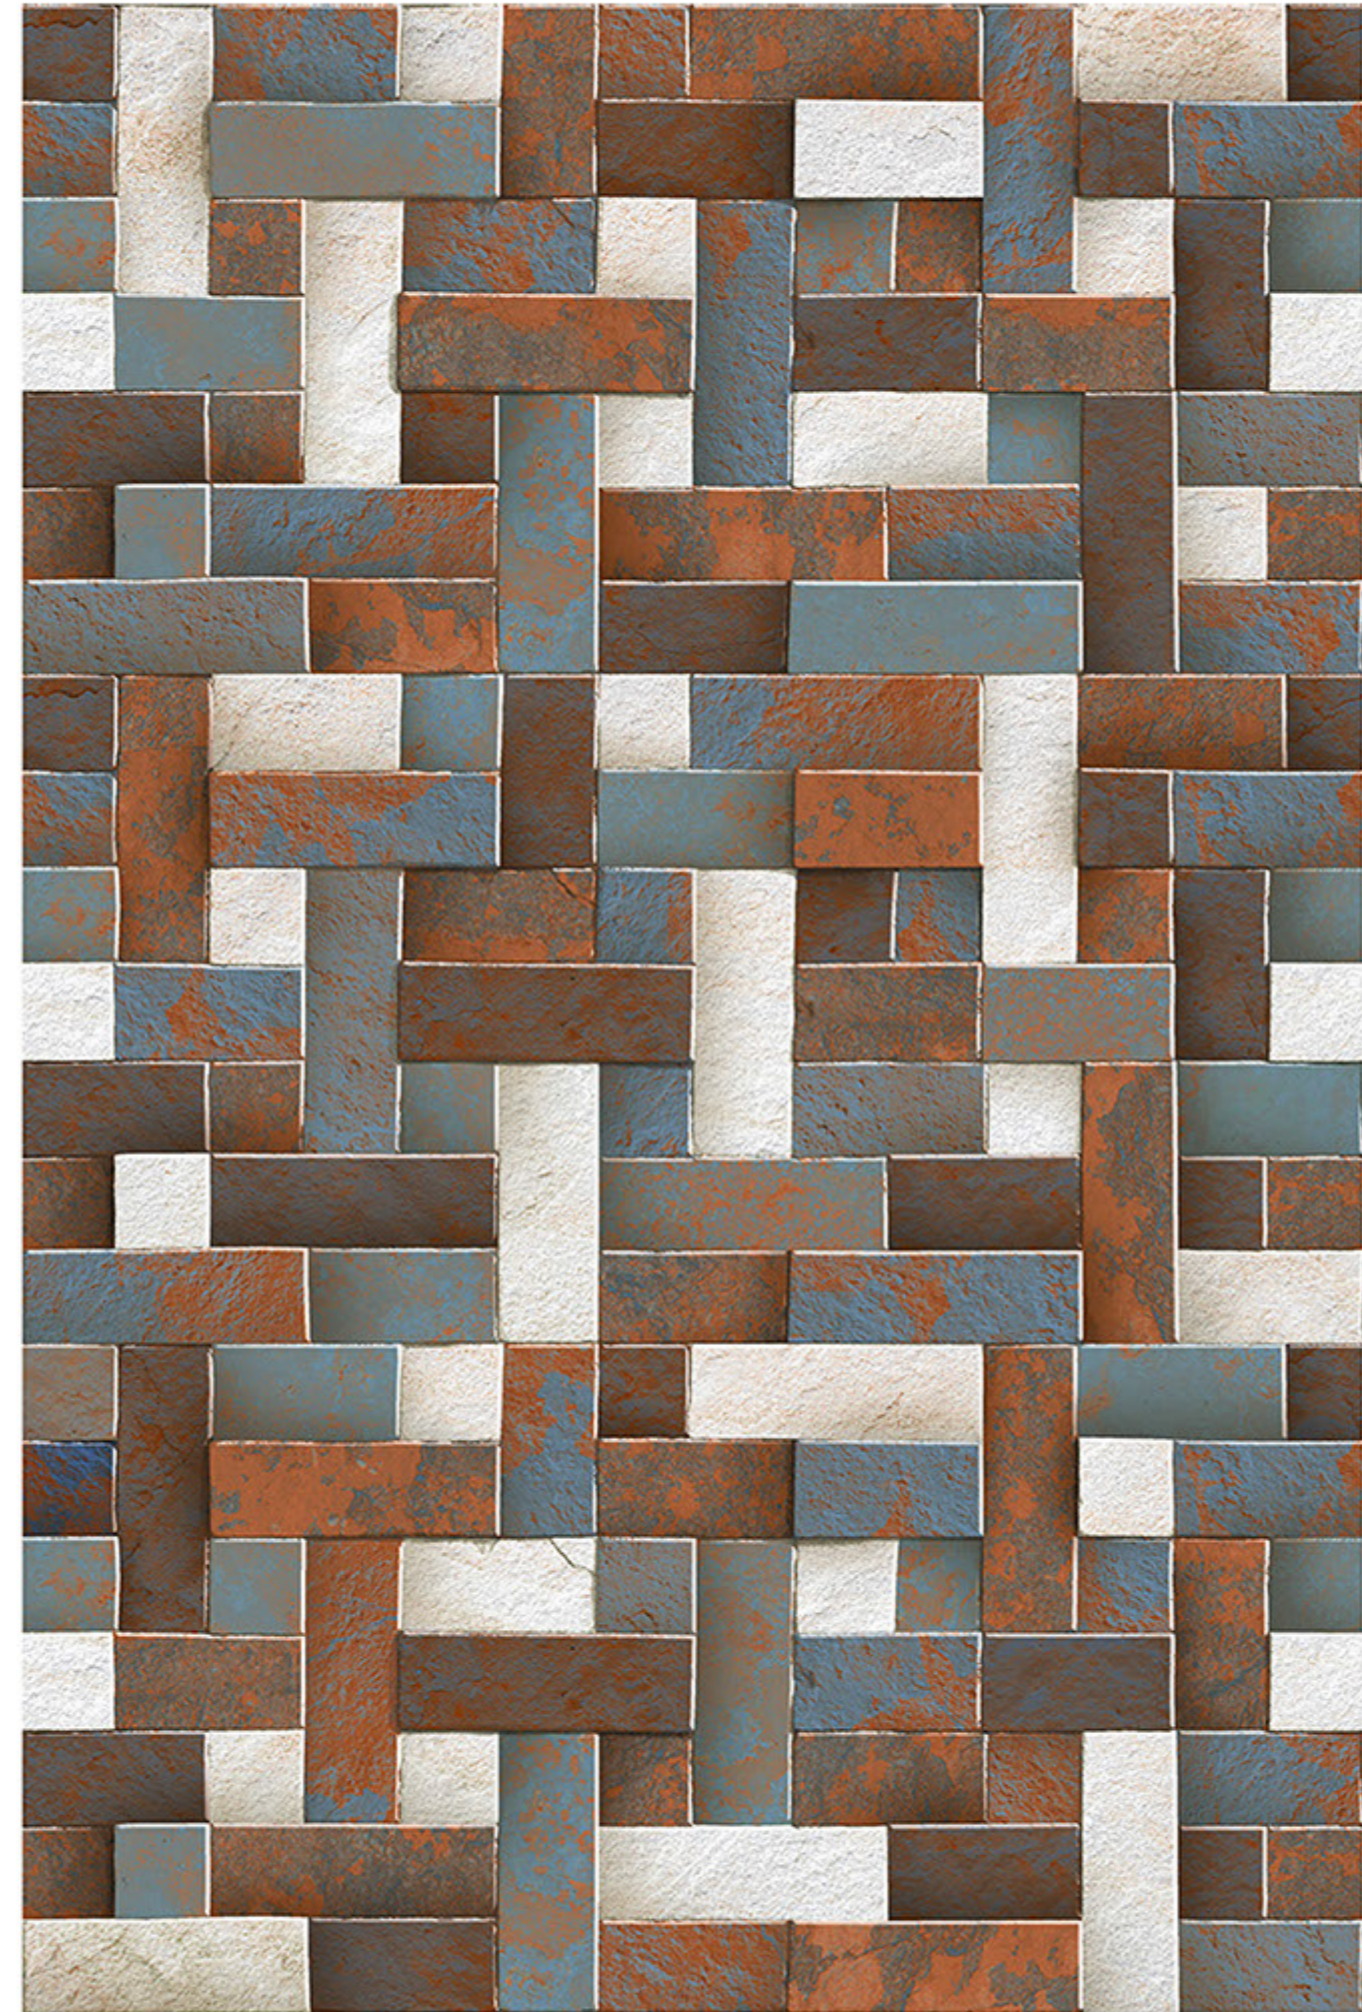

DURABLE
BODY

NATURAL
LOOK

100%
WATER PROOF

NOVARA_17

RANDOM
DESIGN

HIGH-DEEP
PUNCH

DURABLE
BODY

NATURAL
LOOK

100%
WATER PROOF

NOVARA_18

RANDOM
DESIGN

HIGH-DEEP
PUNCH

DURABLE
BODY

NATURAL
LOOK

100%
WATER PROOF

NOVARA_19