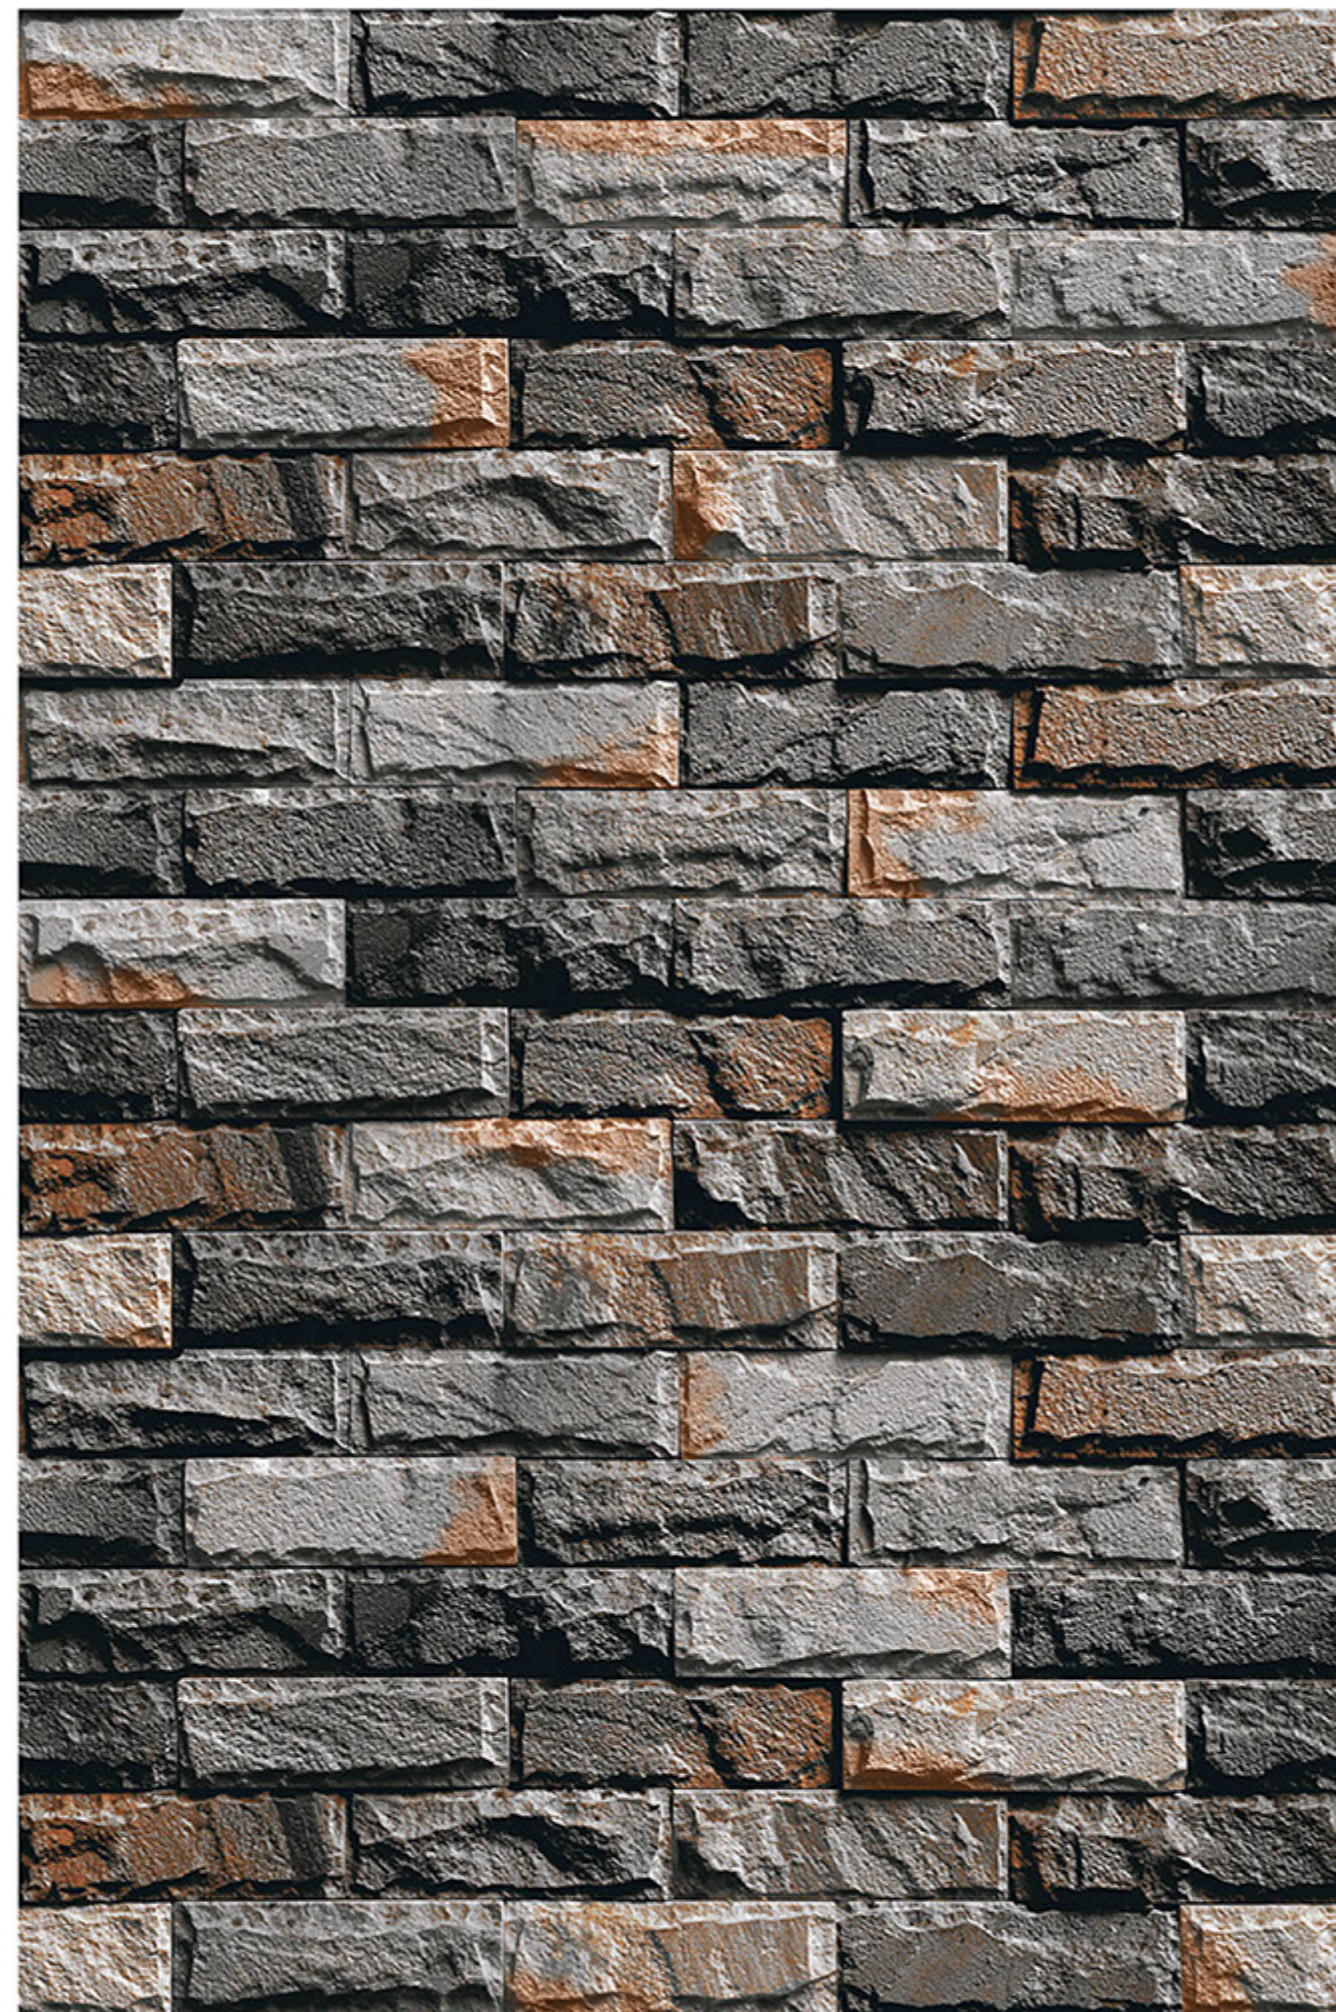

MURCIA_06

RANDOM
DESIGN

HIGH-DEEP
PUNCH

DURABLE
BODY

NATURAL
LOOK

100%
WATER PROOF