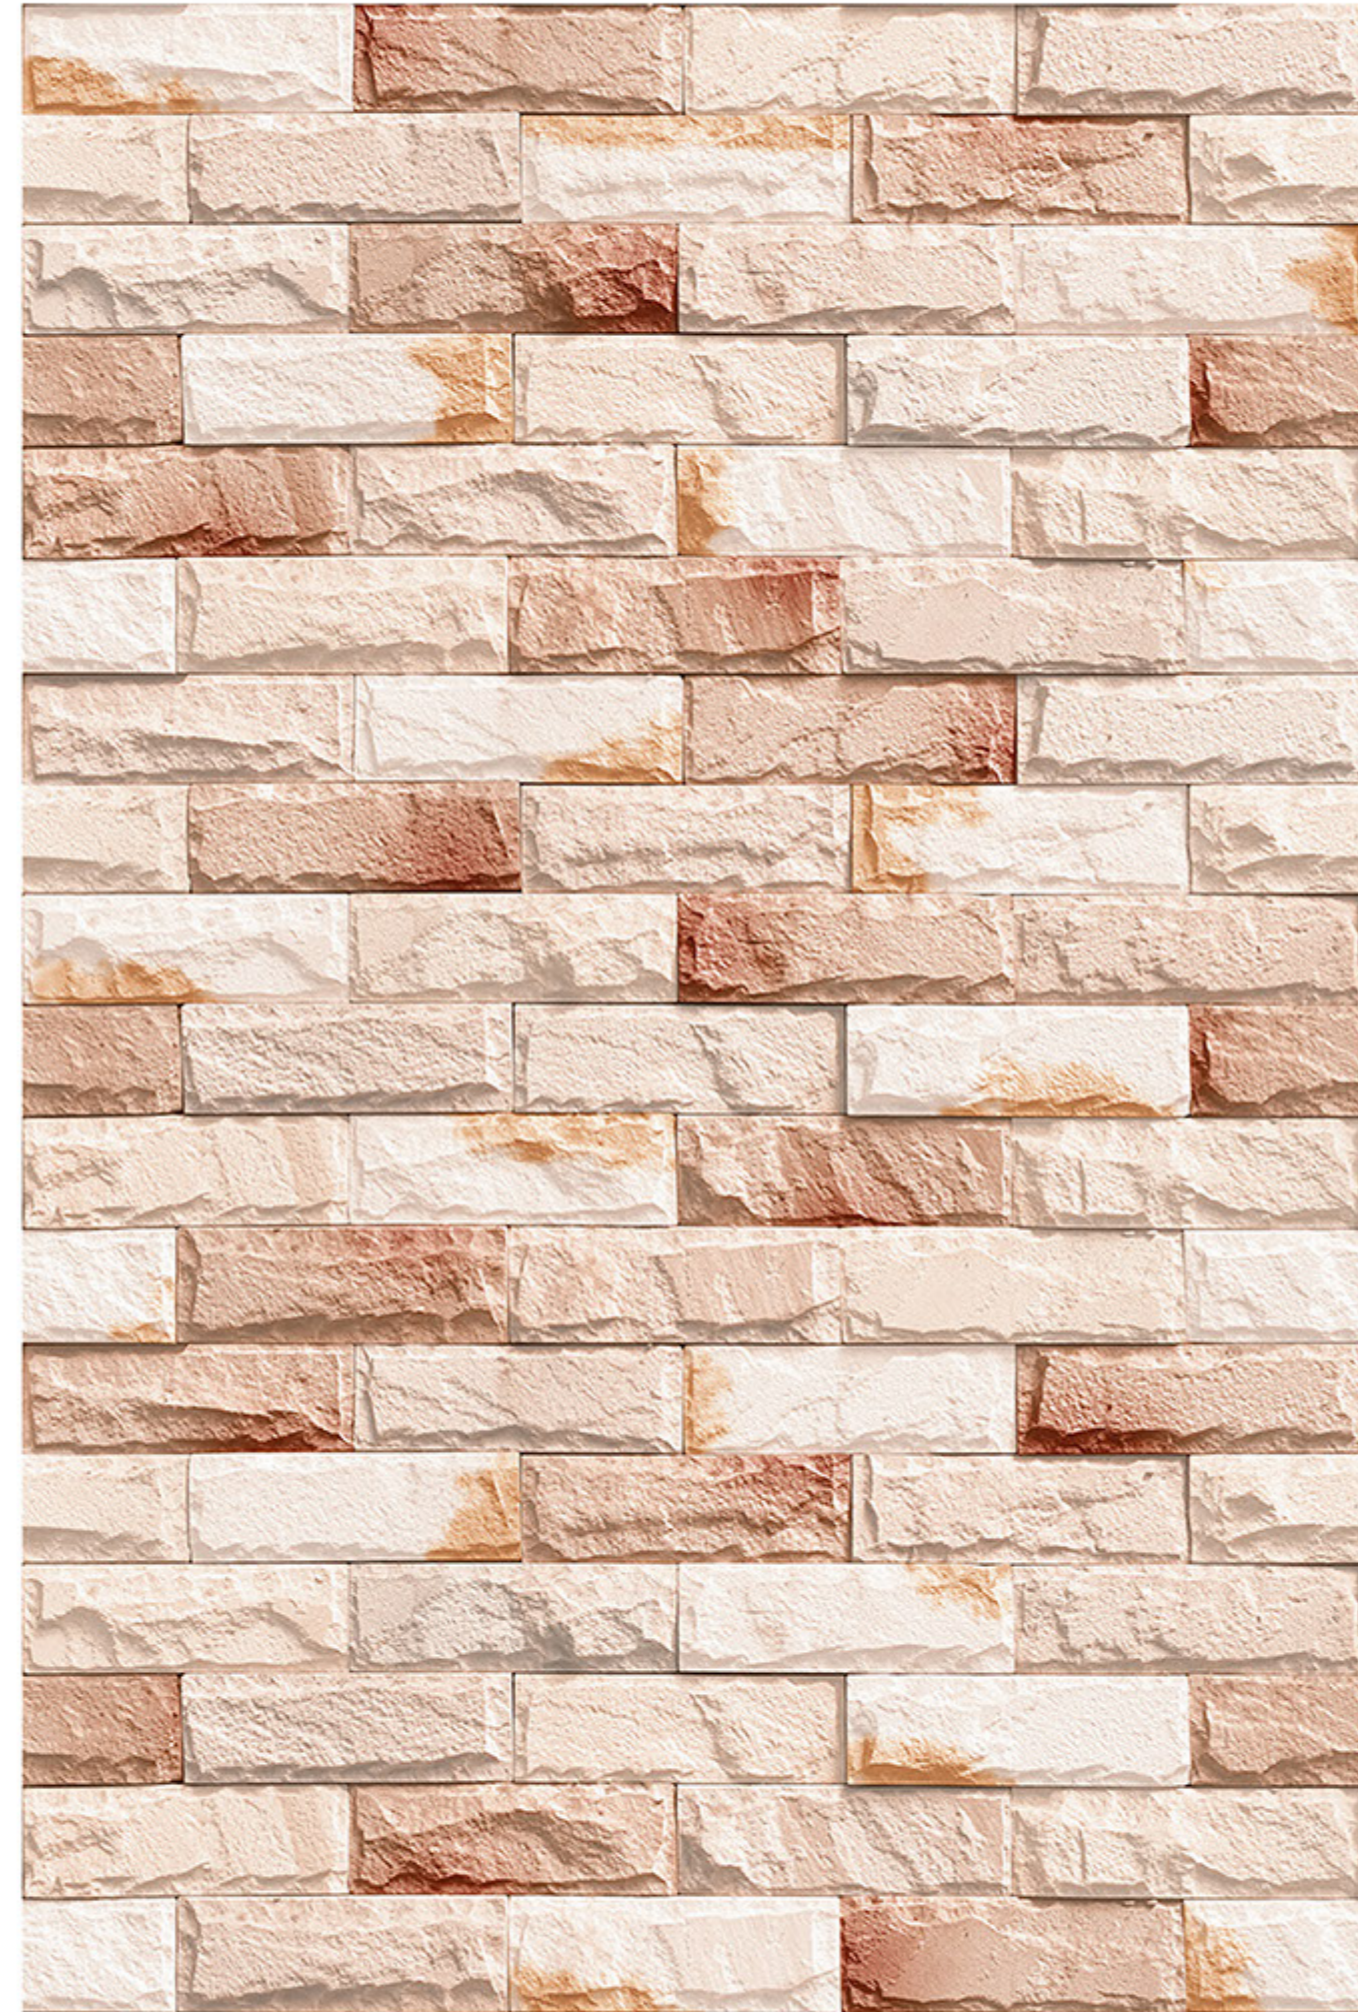

MURCIA_10

RANDOM
DESIGN

HIGH-DEEP
PUNCH

DURABLE
BODY

NATURAL
LOOK

100%
WATER PROOF

MURCIA_11

RANDOM
DESIGN