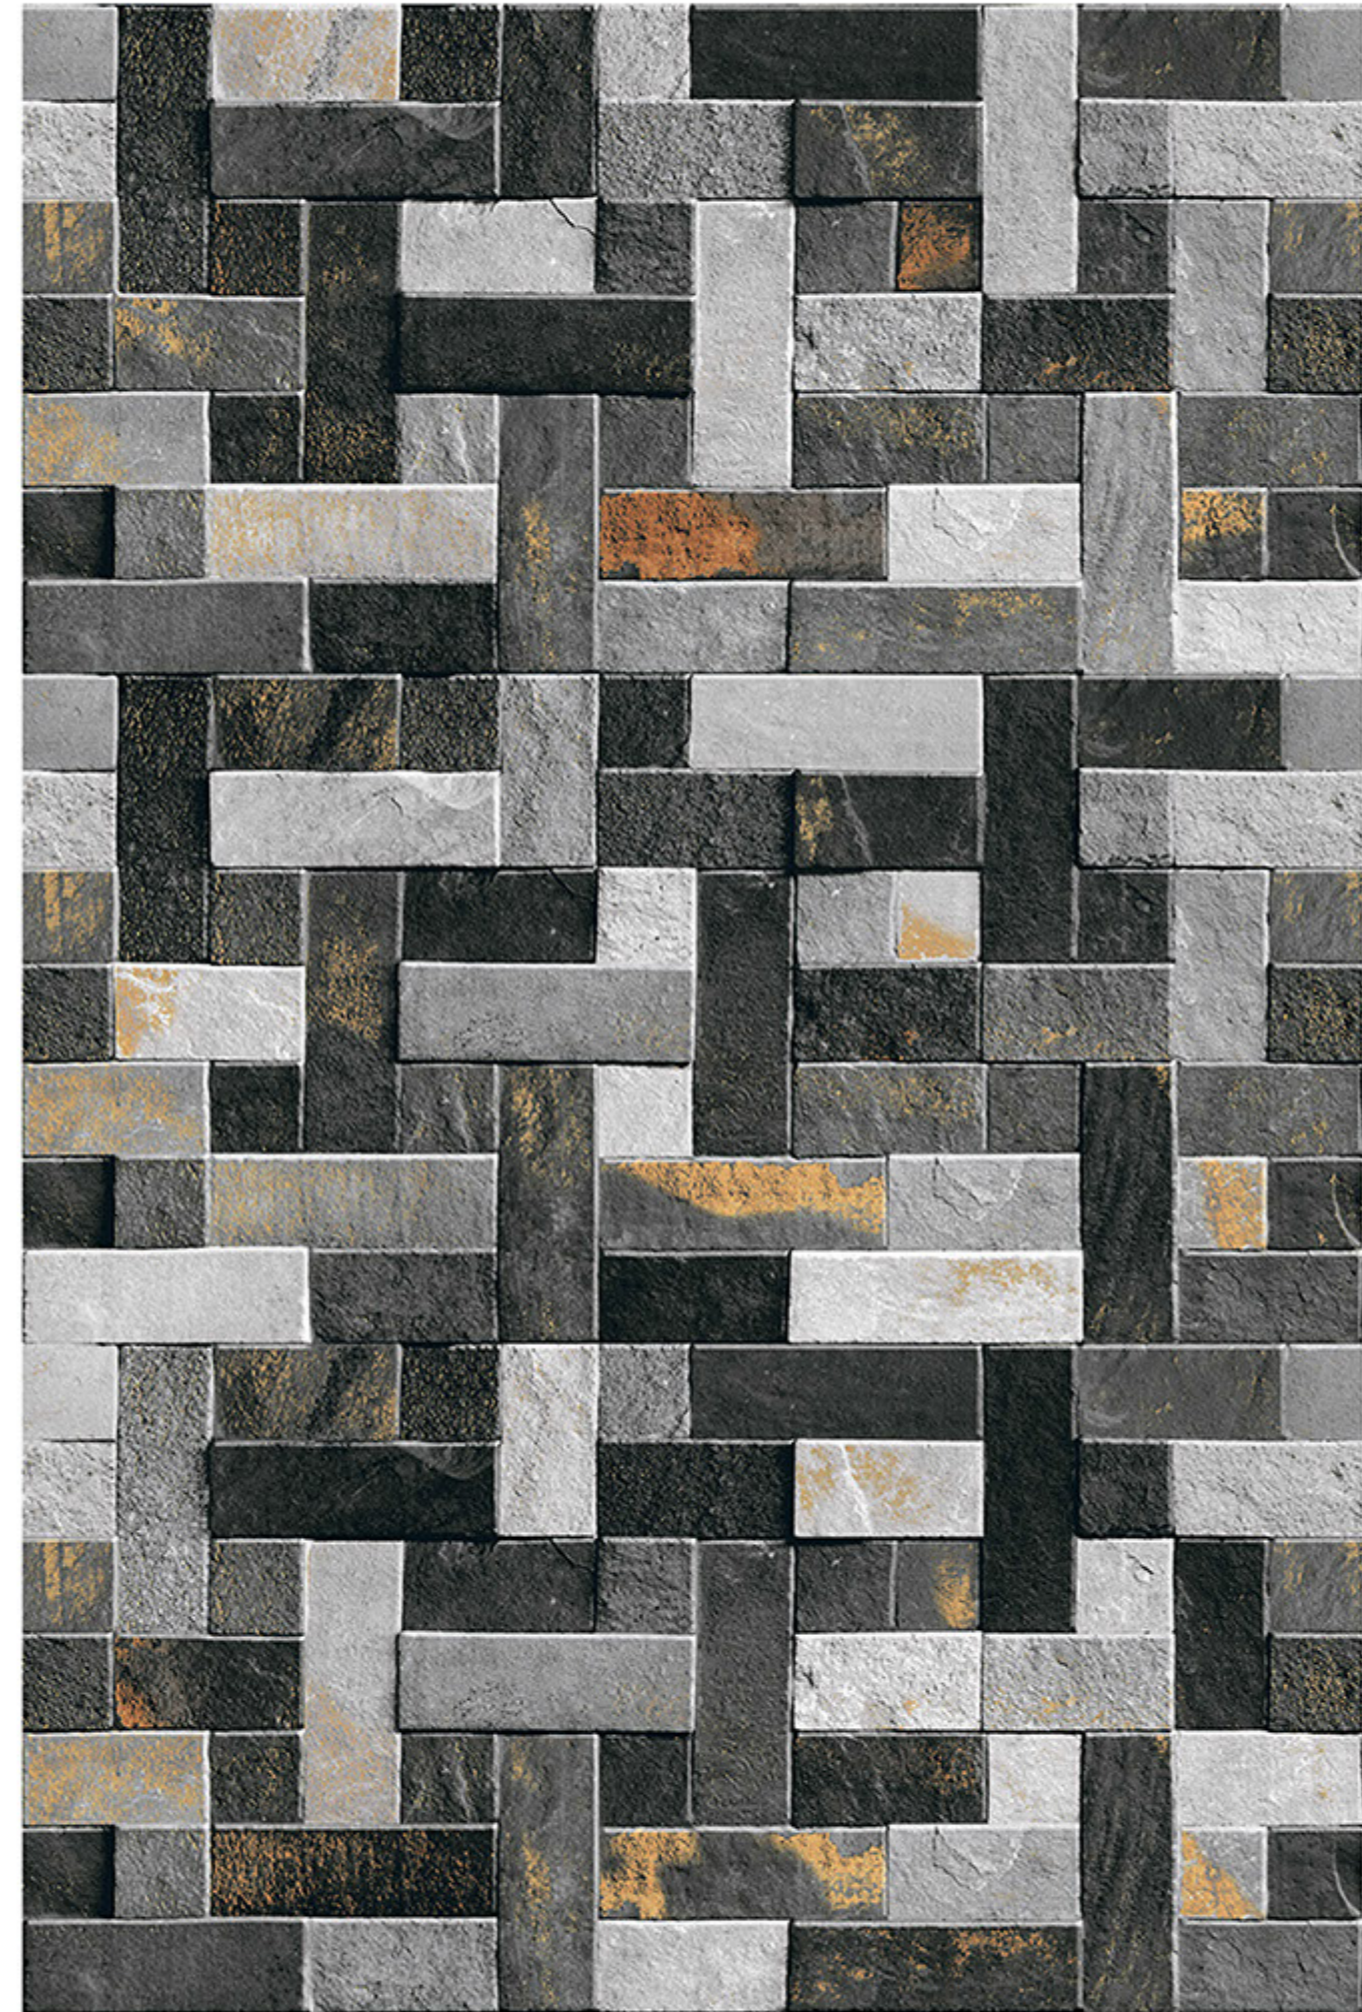

NOVARA_01

RANDOM
DESIGN

HIGH-DEEP
PUNCH

DURABLE
BODY

NATURAL
LOOK

100%
WATER PROOF