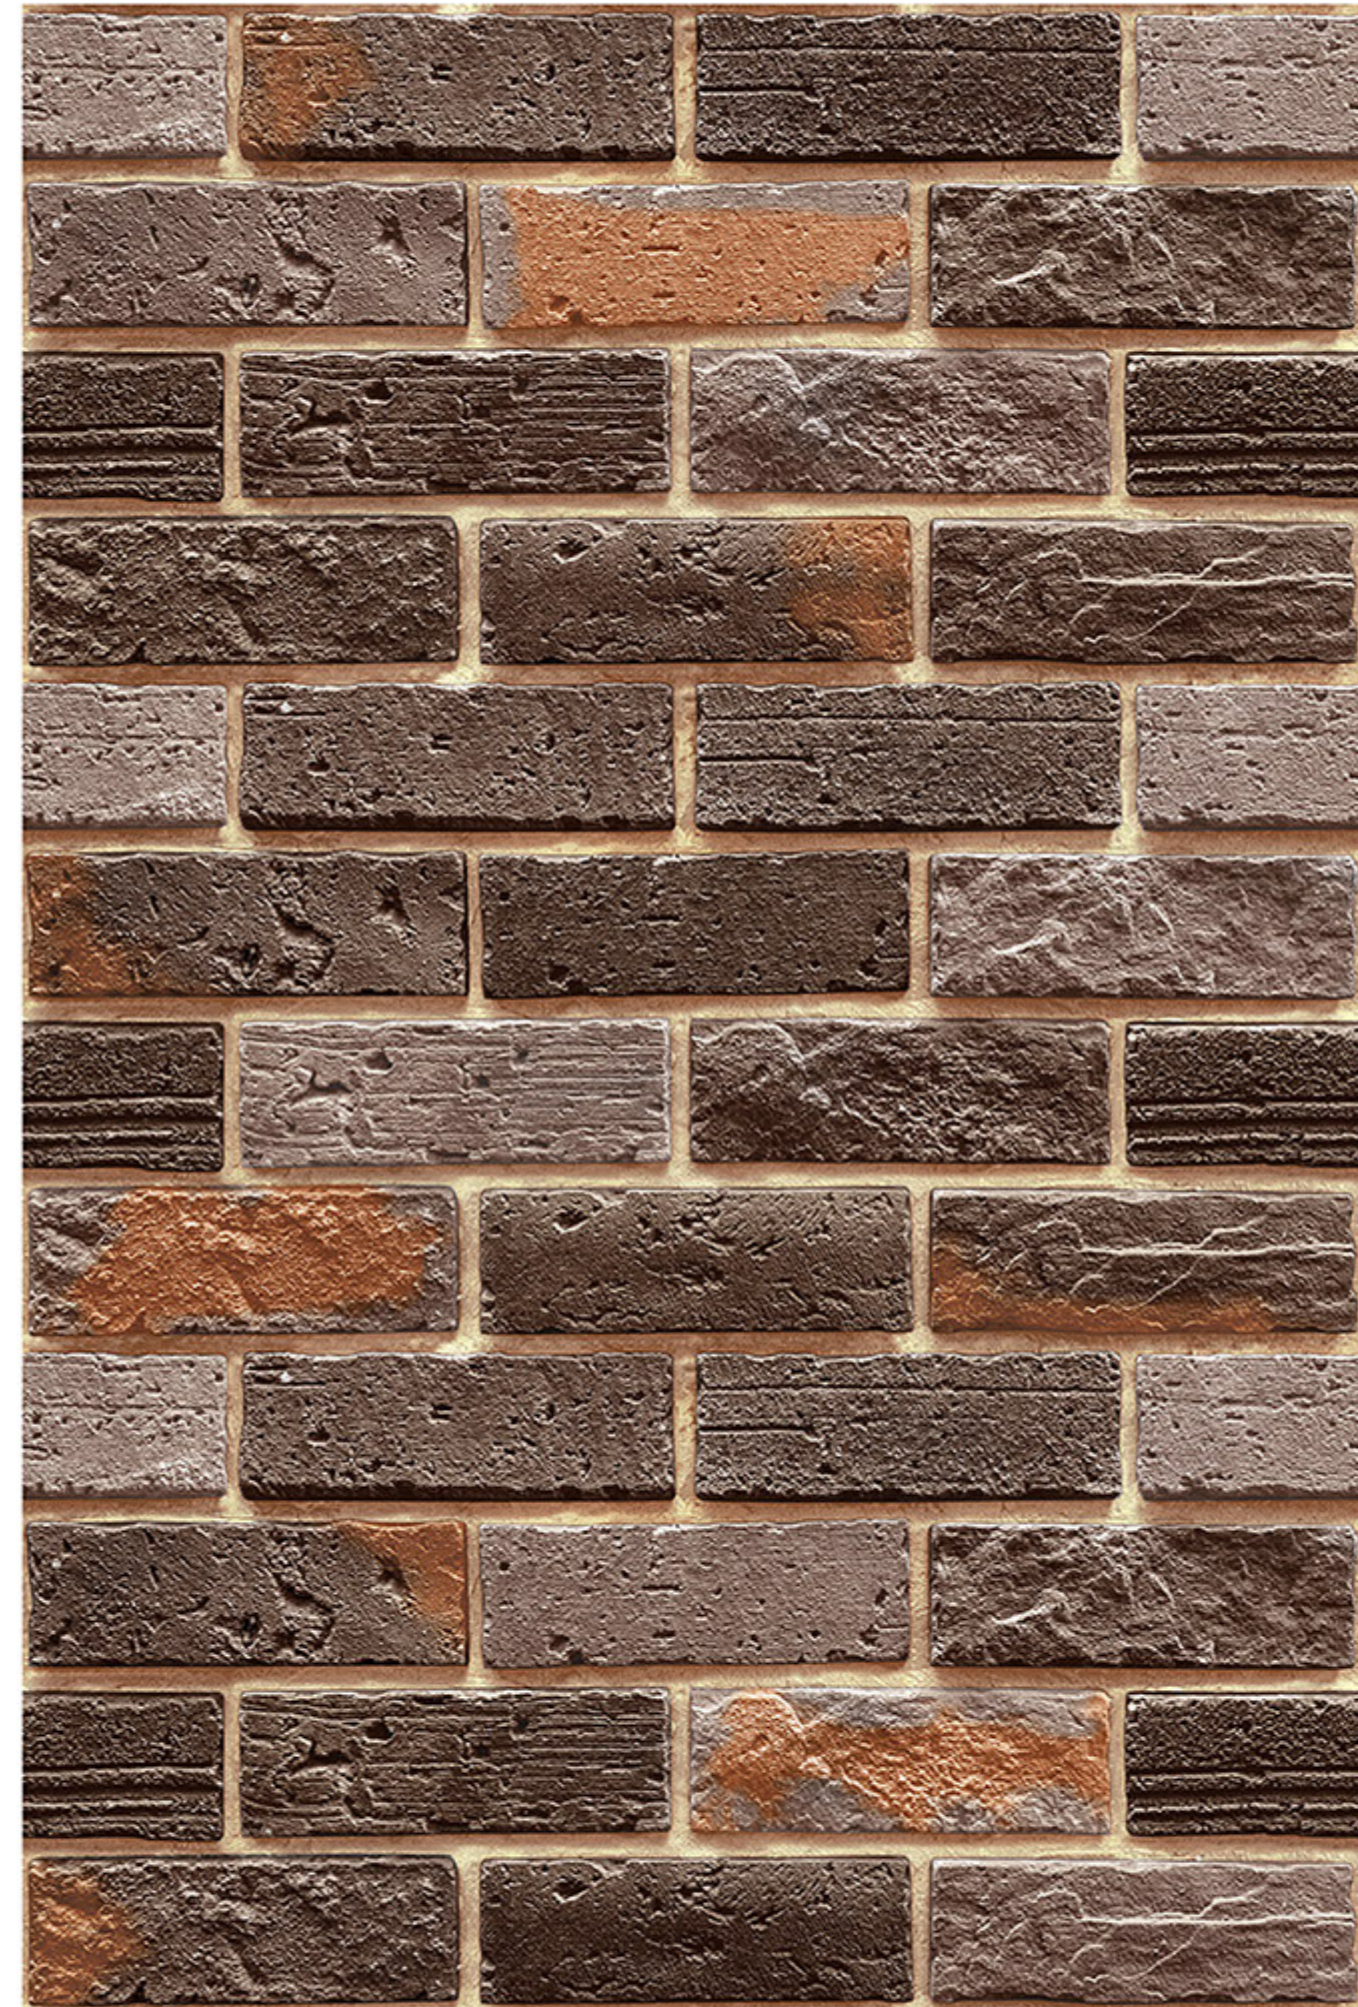

PAMPLONA_09

RANDOM
DESIGN

HIGH-DEEP
PUNCH

DURABLE
BODY

NATURAL
LOOK

100%
WATER PROOF