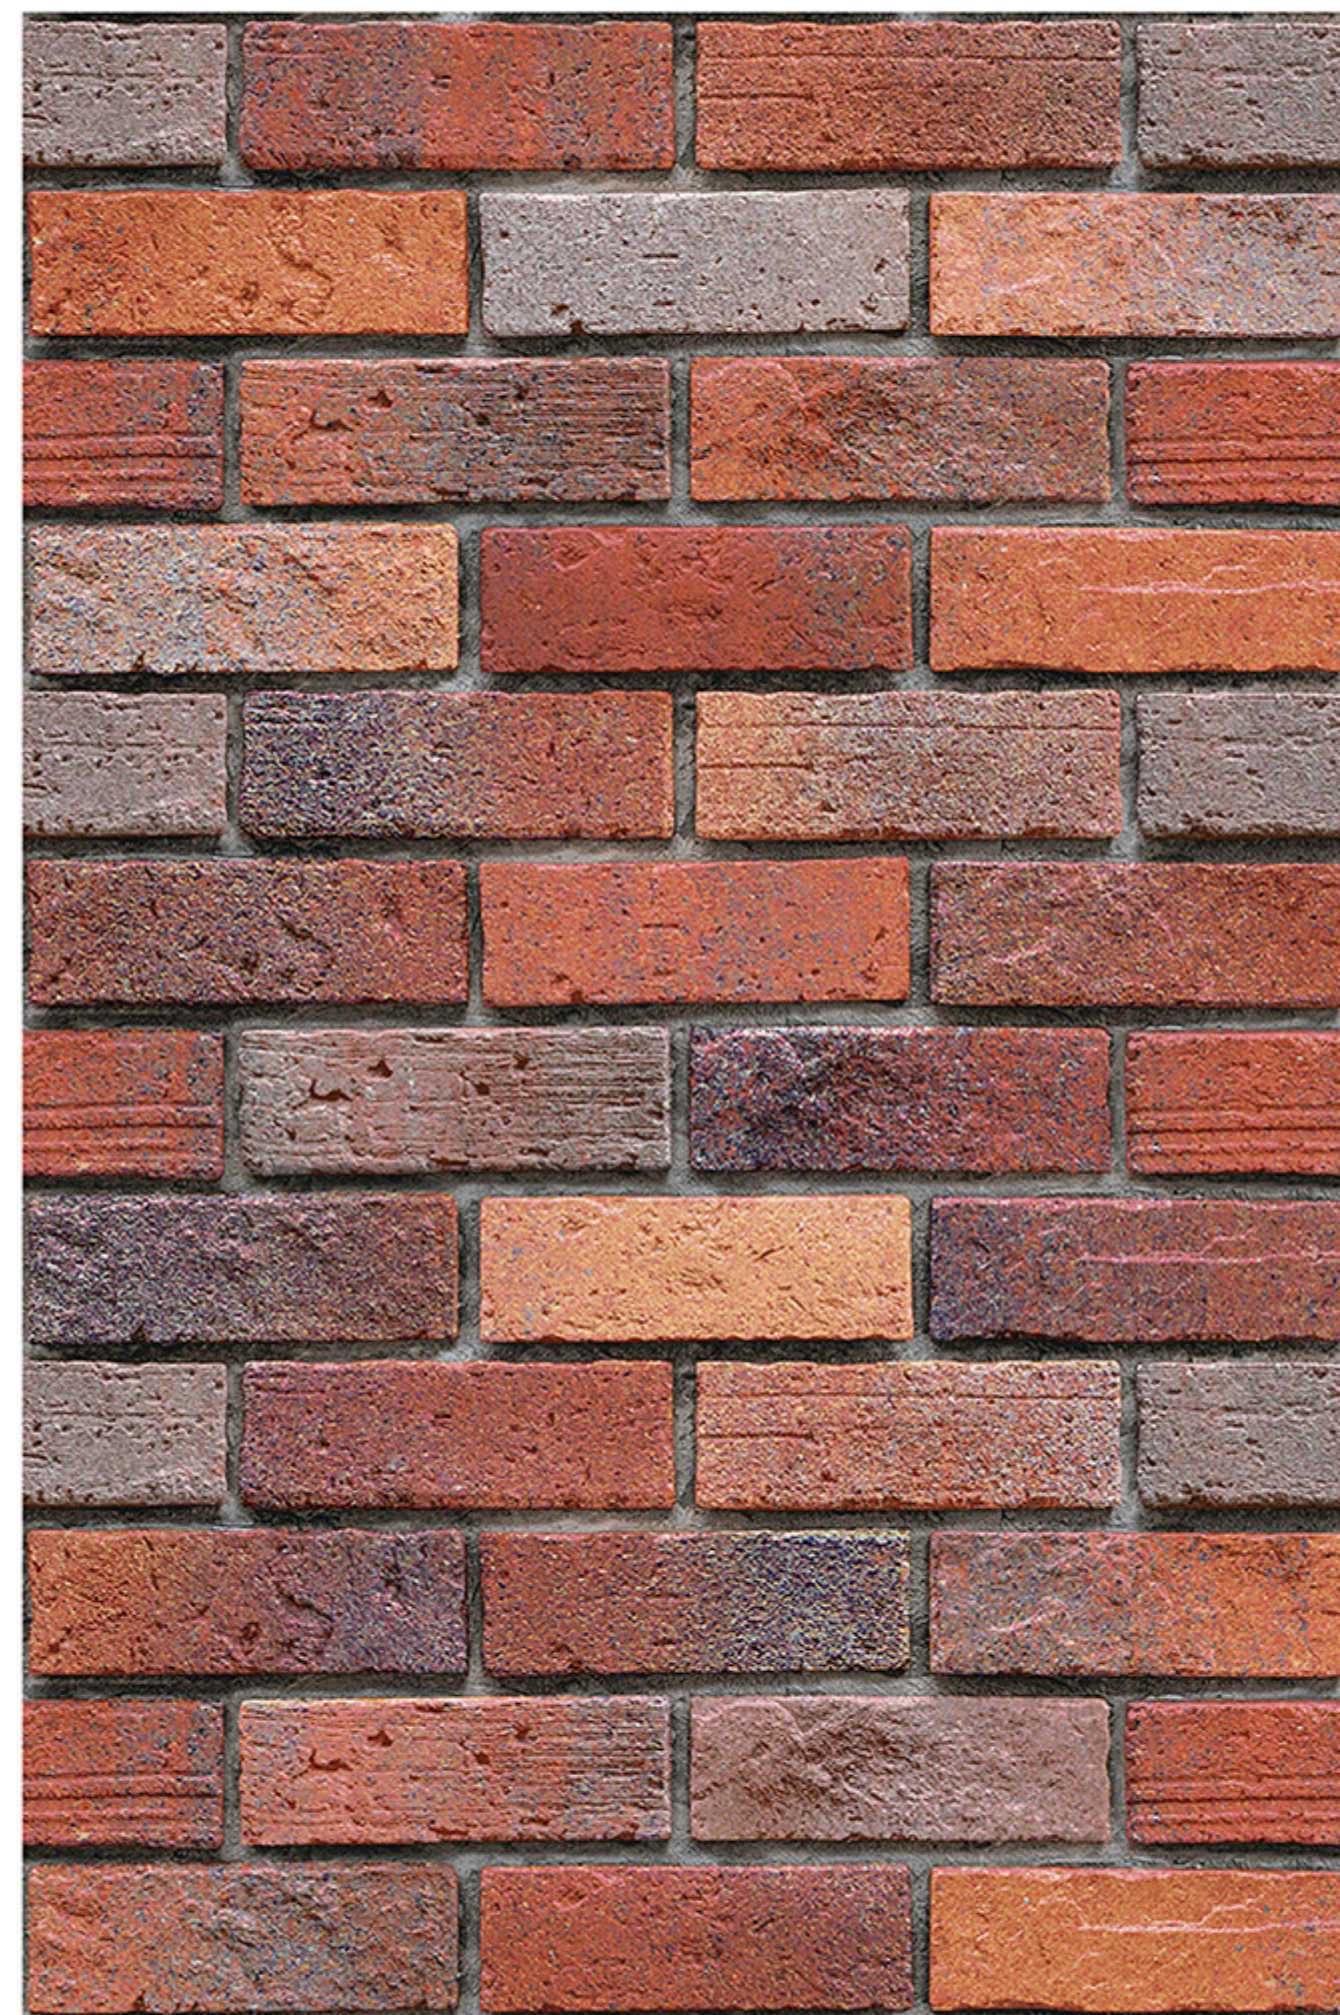

RANDOM
DESIGN

HIGH-DEEP
PUNCH

DURABLE
BODY

NATURAL
LOOK

100%
WATER PROOF

PAMPLONA_13

RANDOM
DESIGN

HIGH-DEEP
PUNCH