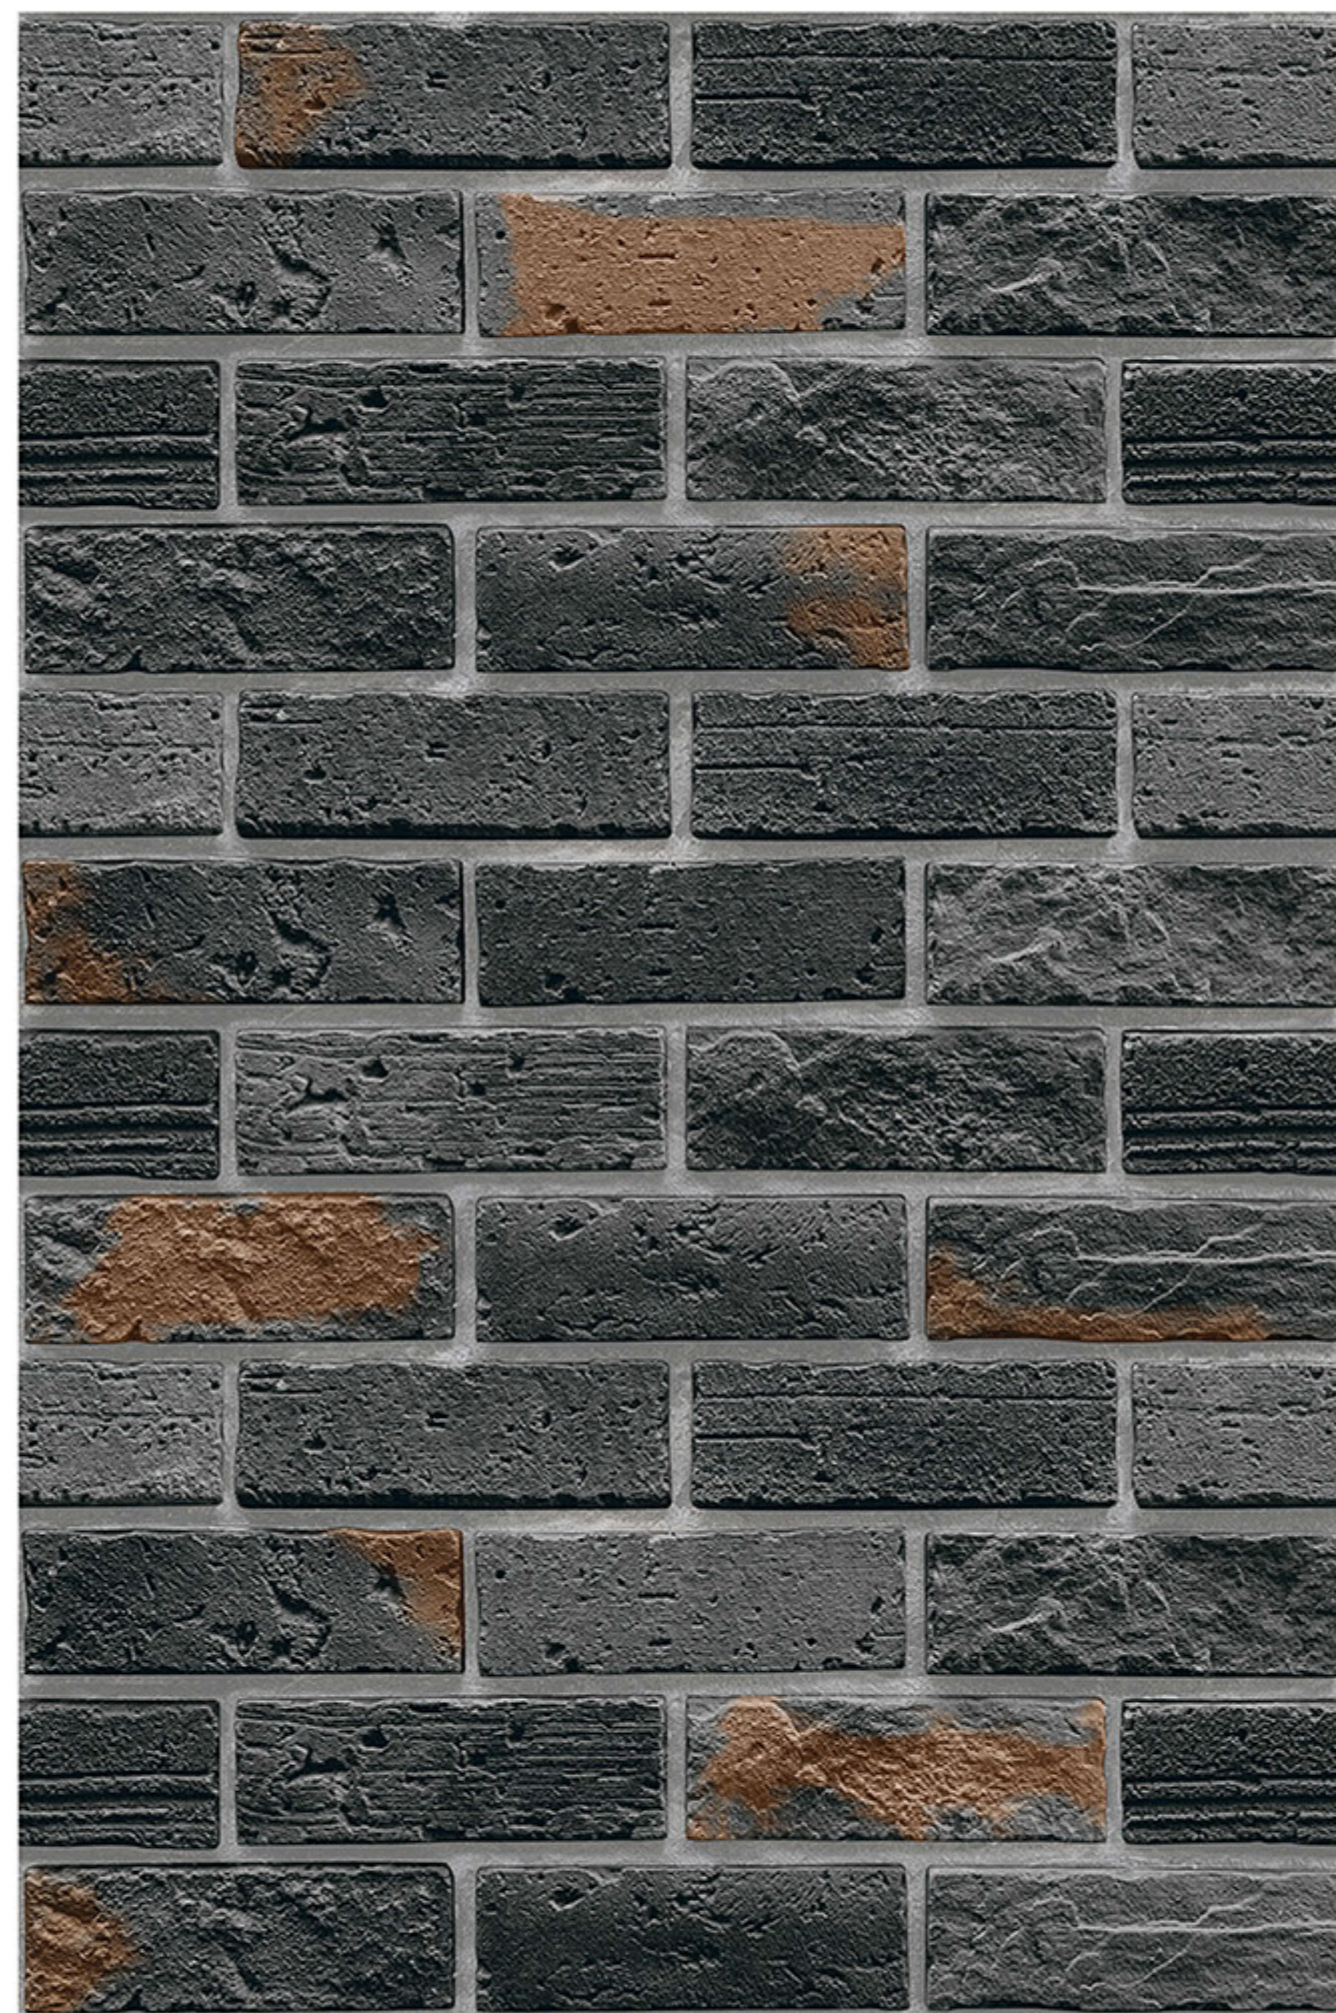

PAMPLONA_05

RANDOM
DESIGN

HIGH-DEEP
PUNCH

DURABLE
BODY

NATURAL
LOOK

100%
WATER PROOF