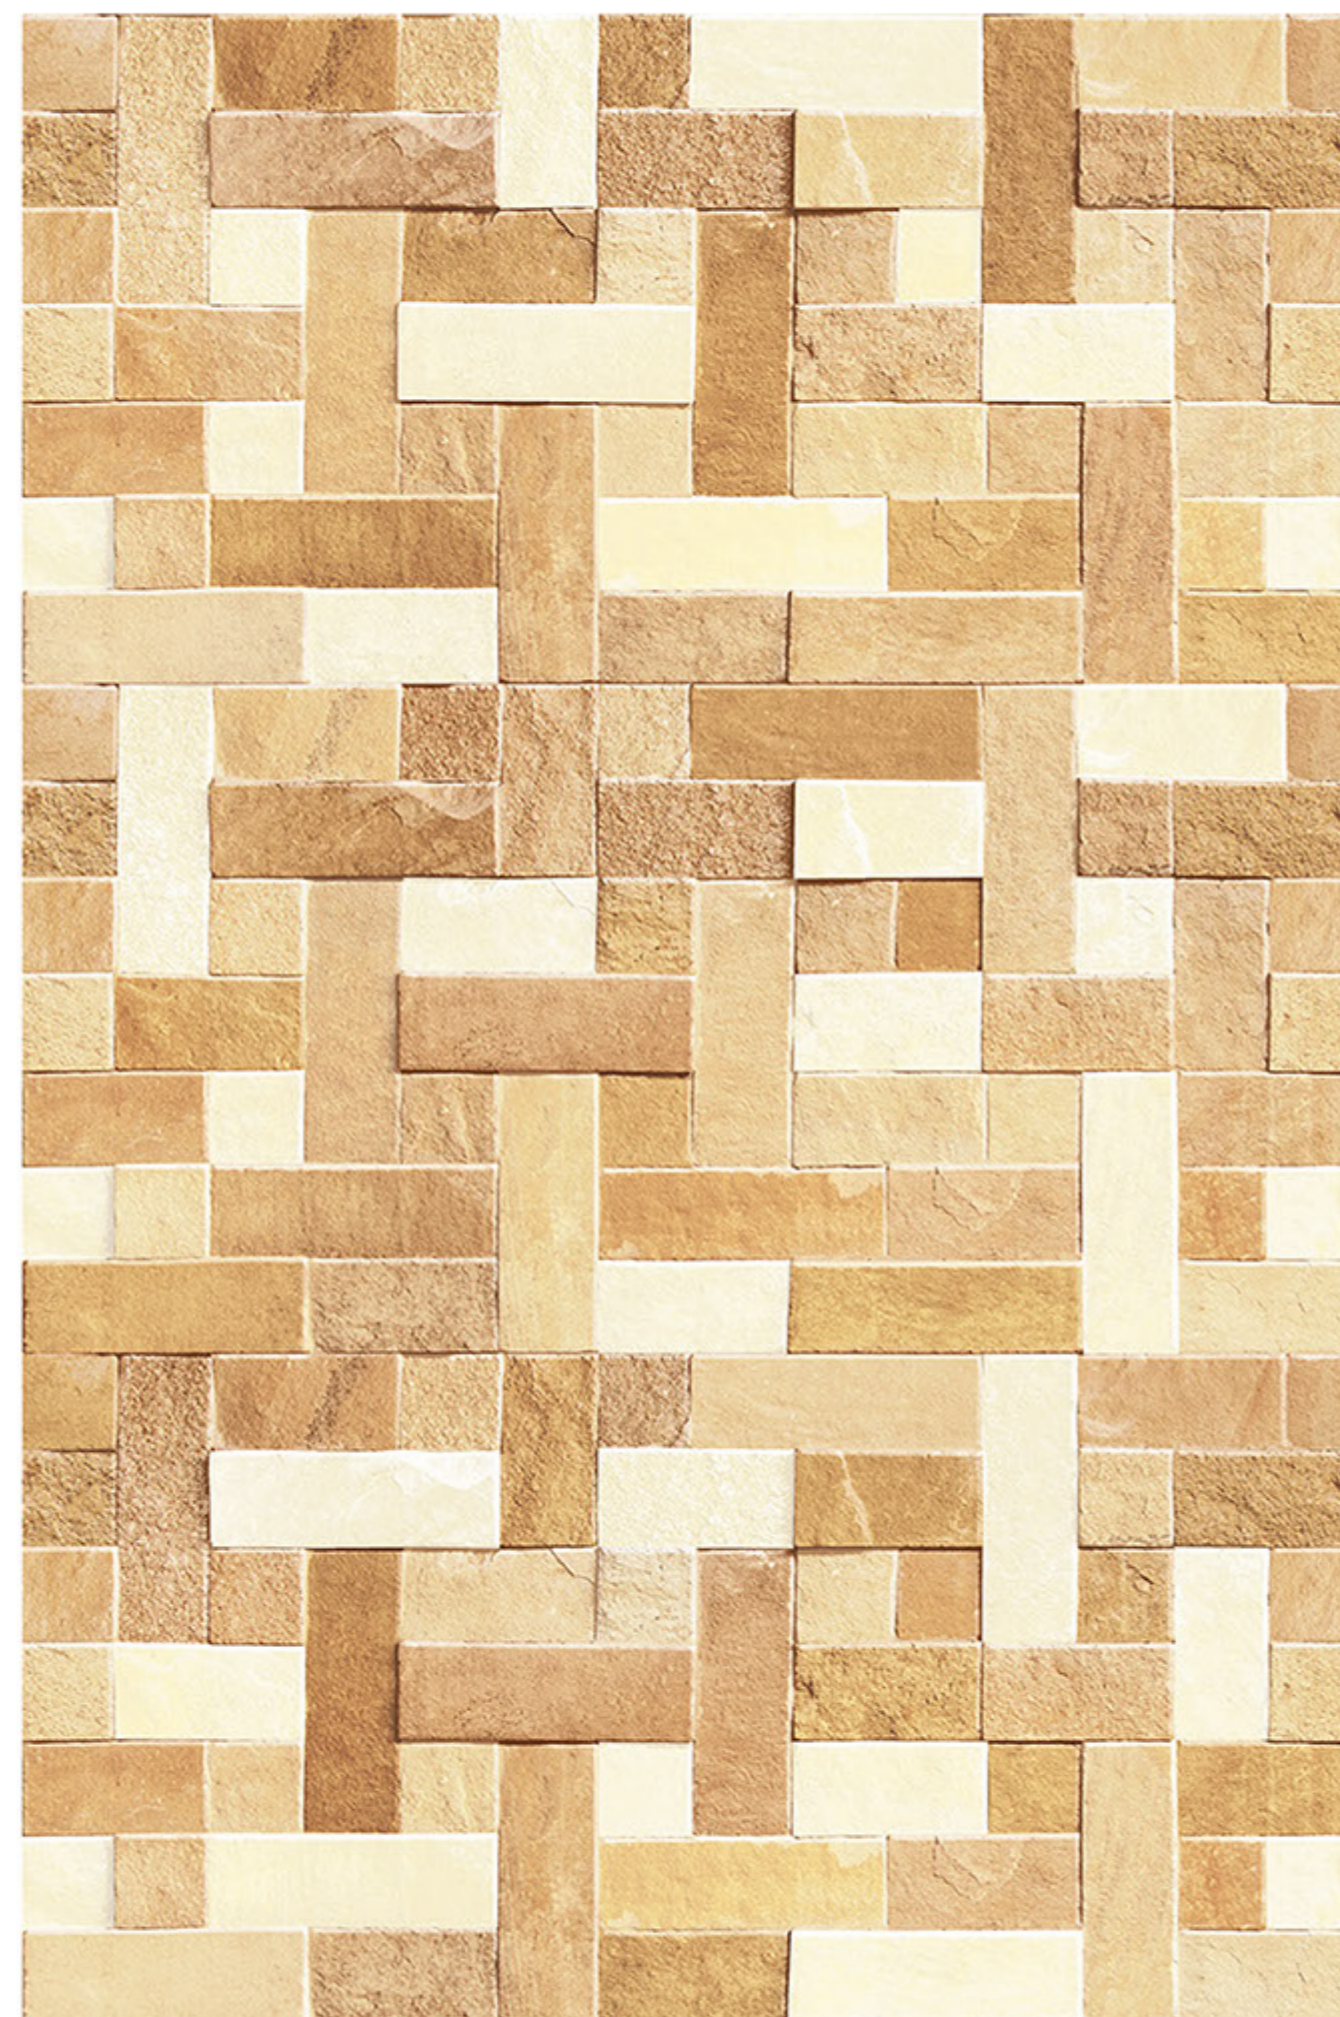

NOVARA_05

RANDOM
DESIGN

HIGH-DEEP
PUNCH

DURABLE
BODY

NATURAL
LOOK

100%
WATER PROOF