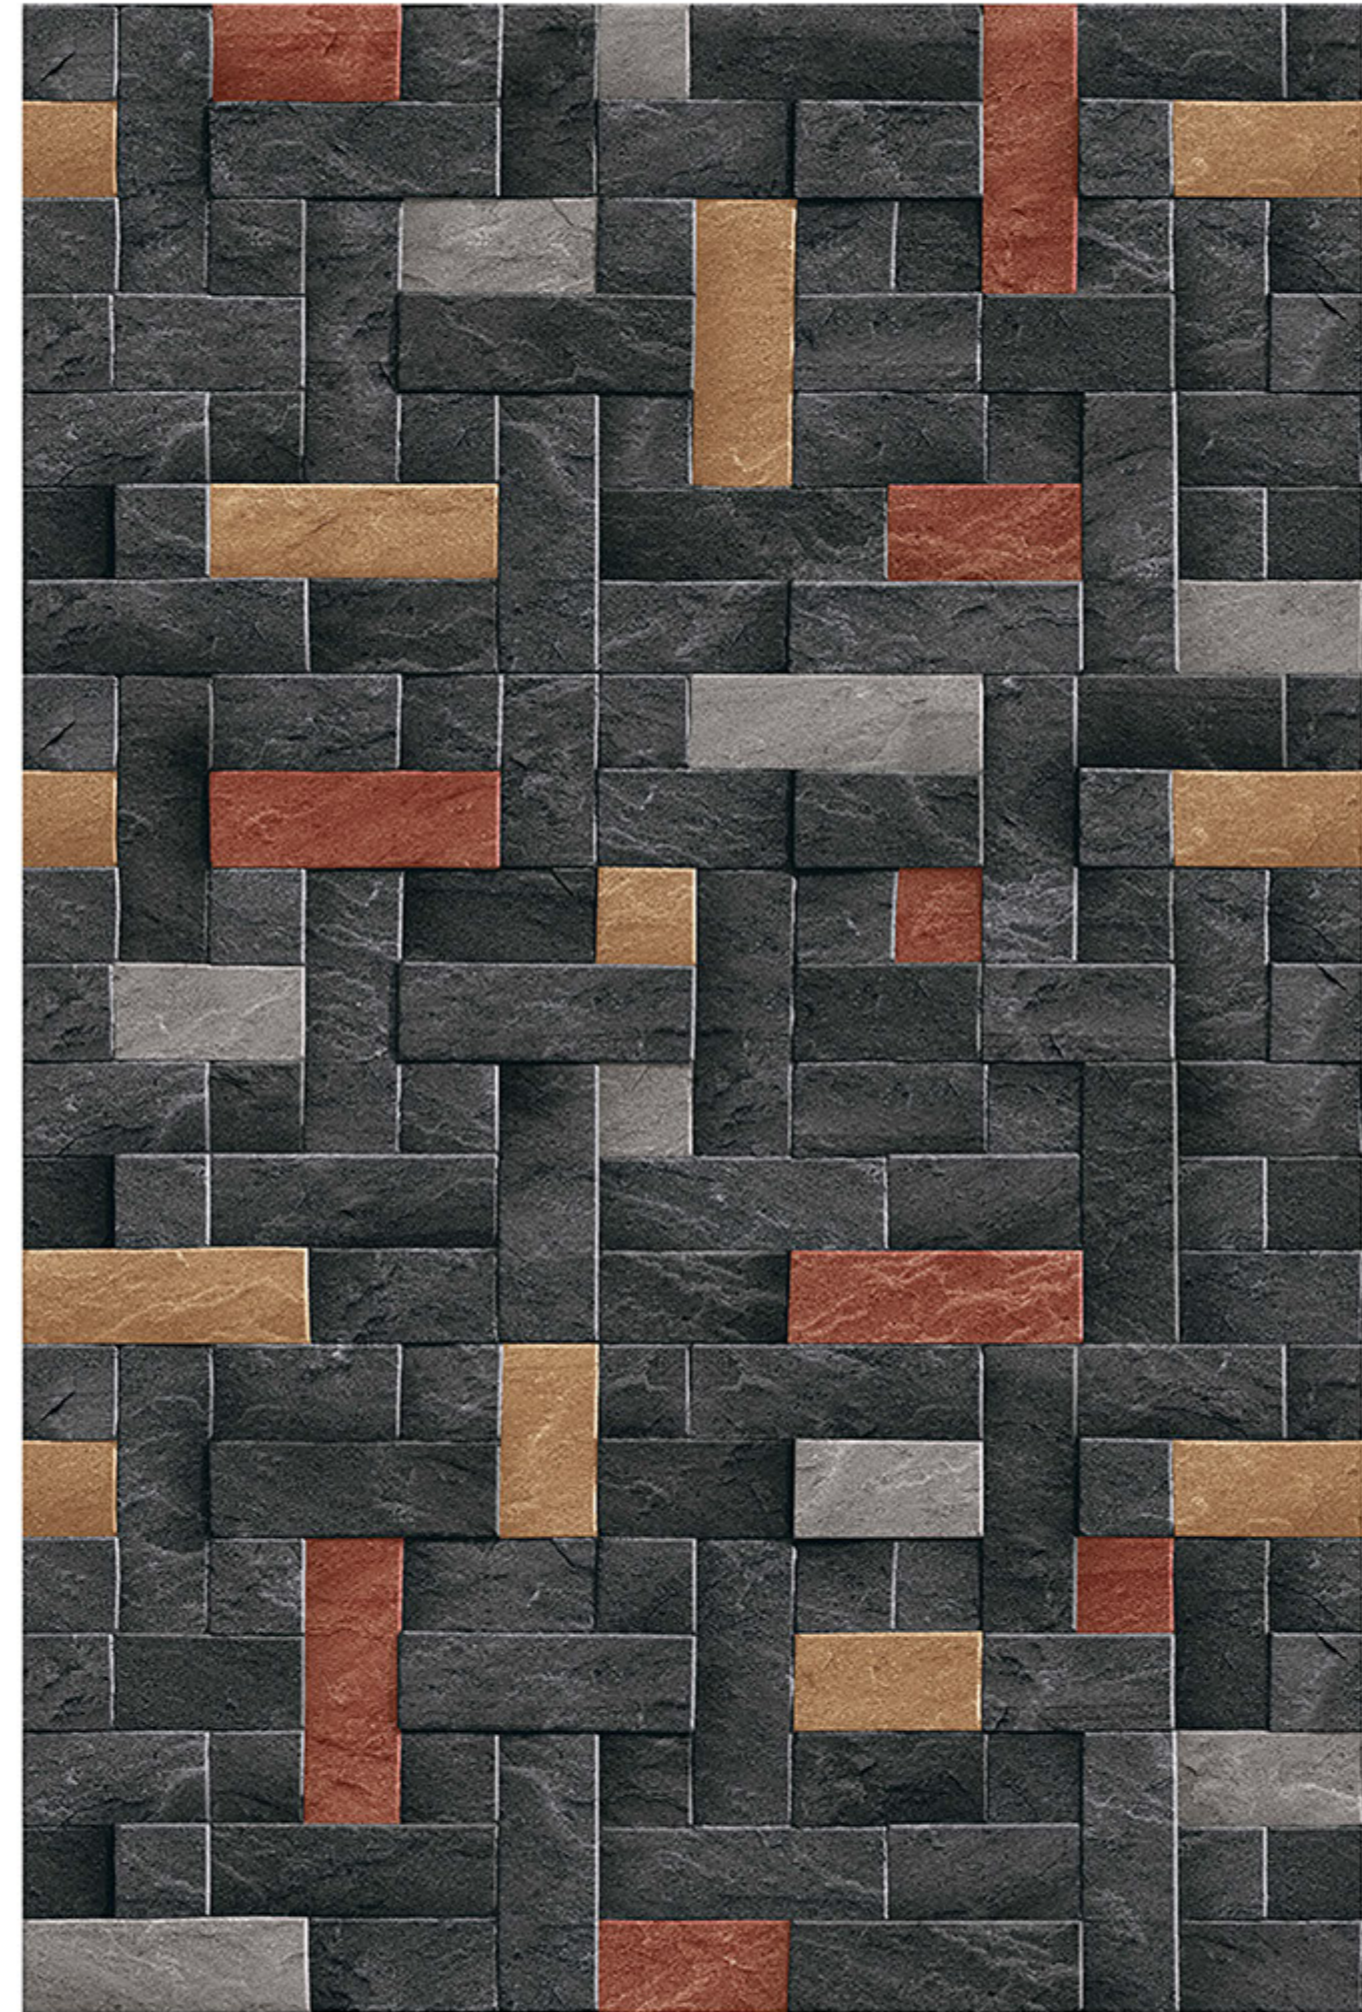

NOVARA_12

RANDOM
DESIGN

HIGH-DEEP
PUNCH

DURABLE
BODY

NATURAL
LOOK

100%
WATER PROOF