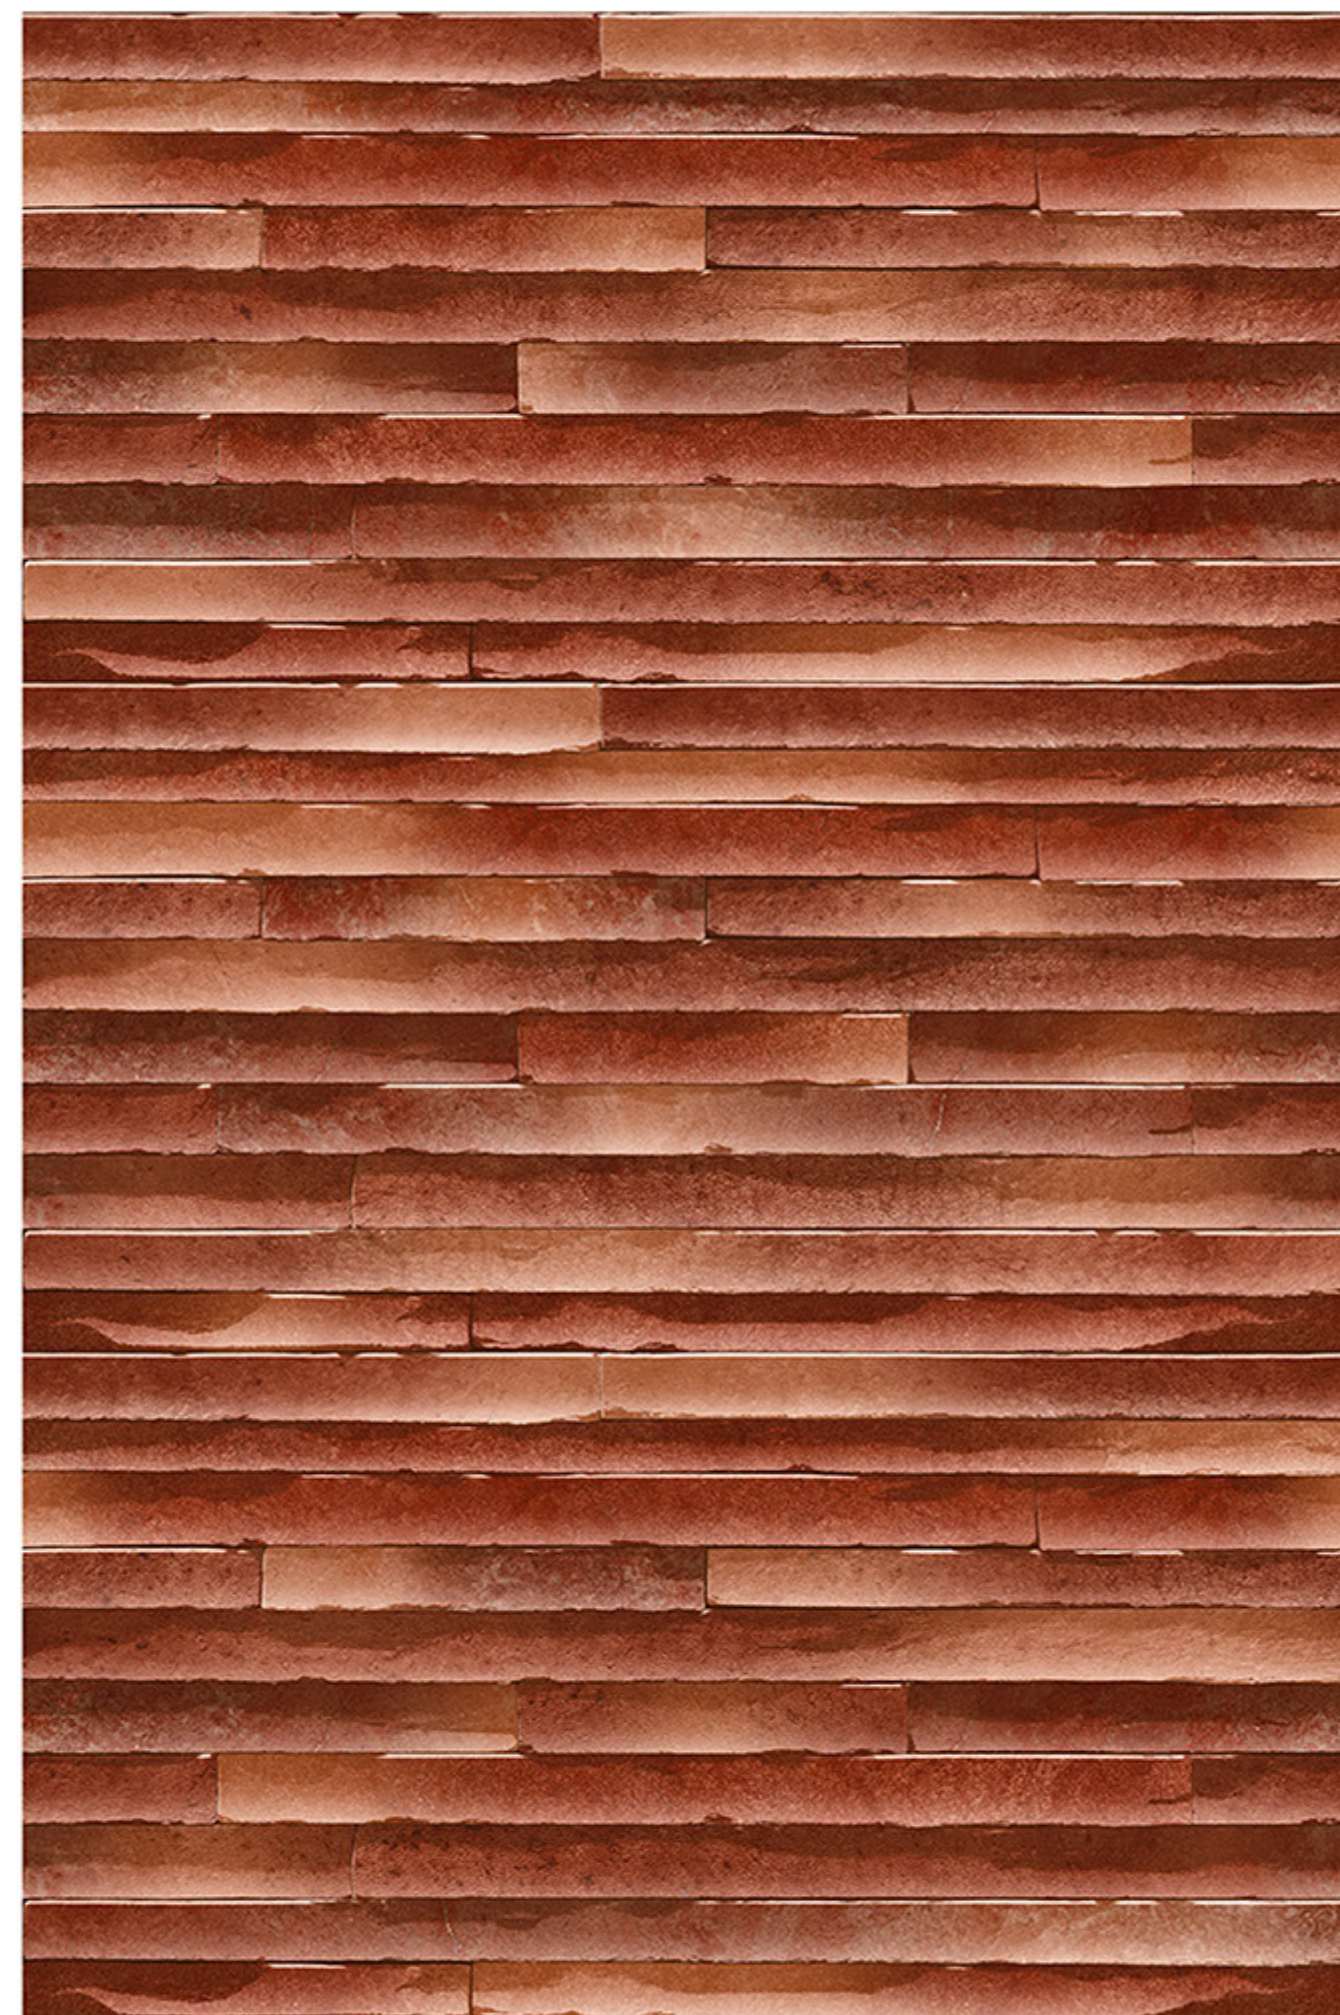

FANO_20

RANDOM
DESIGN

HIGH-DEEP
PUNCH

DURABLE
BODY

NATURAL
LOOK

100%
WATER PROOF