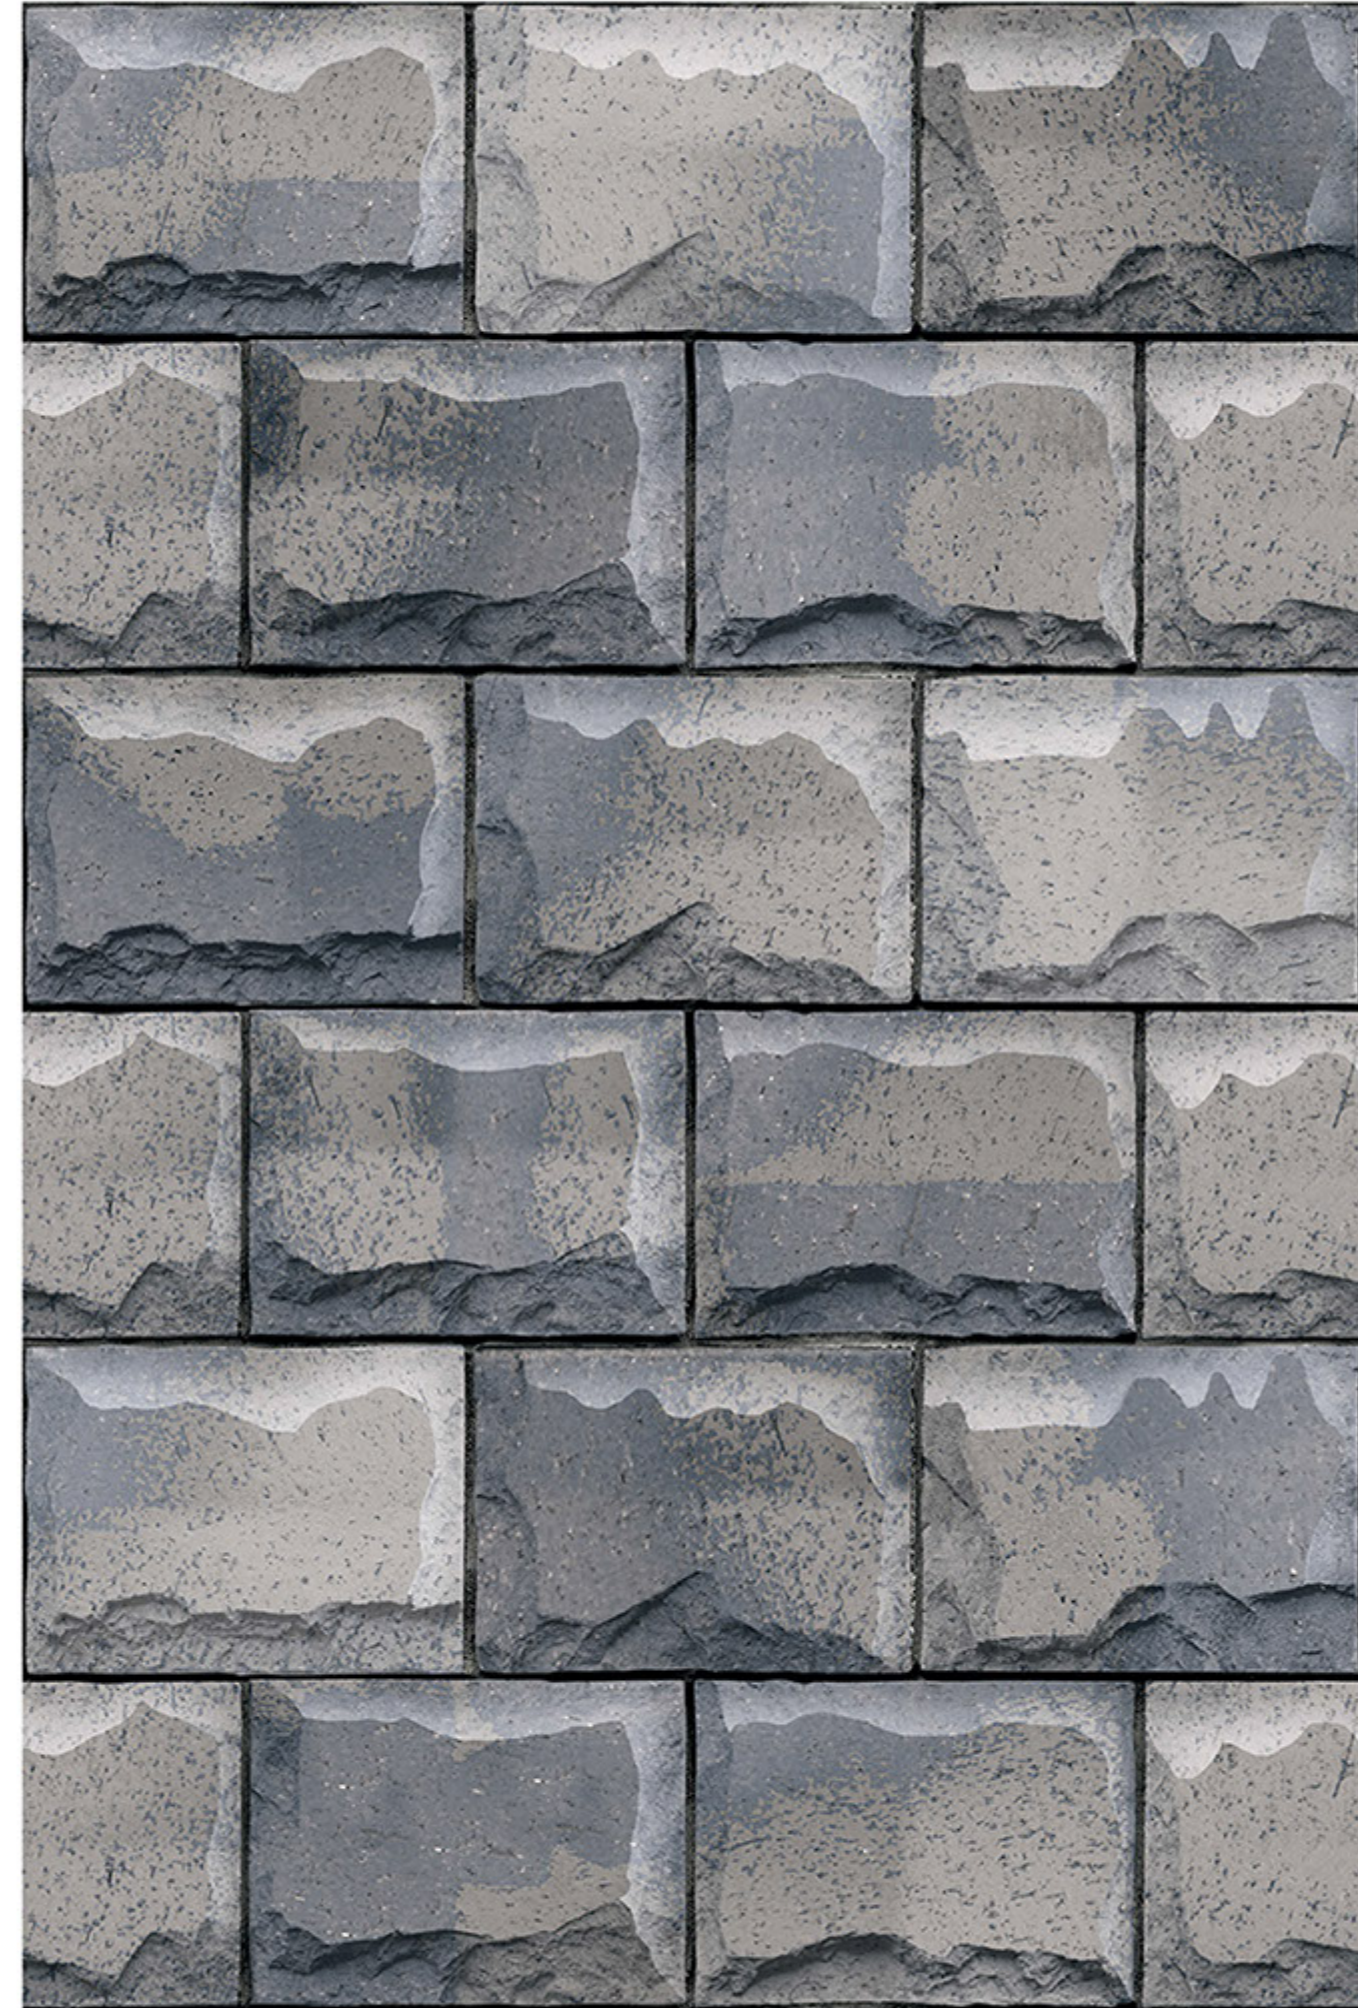

ROME_20

RANDOM
DESIGN

HIGH-DEEP
PUNCH

DURABLE
BODY

NATURAL
LOOK

100%
WATER PROOF