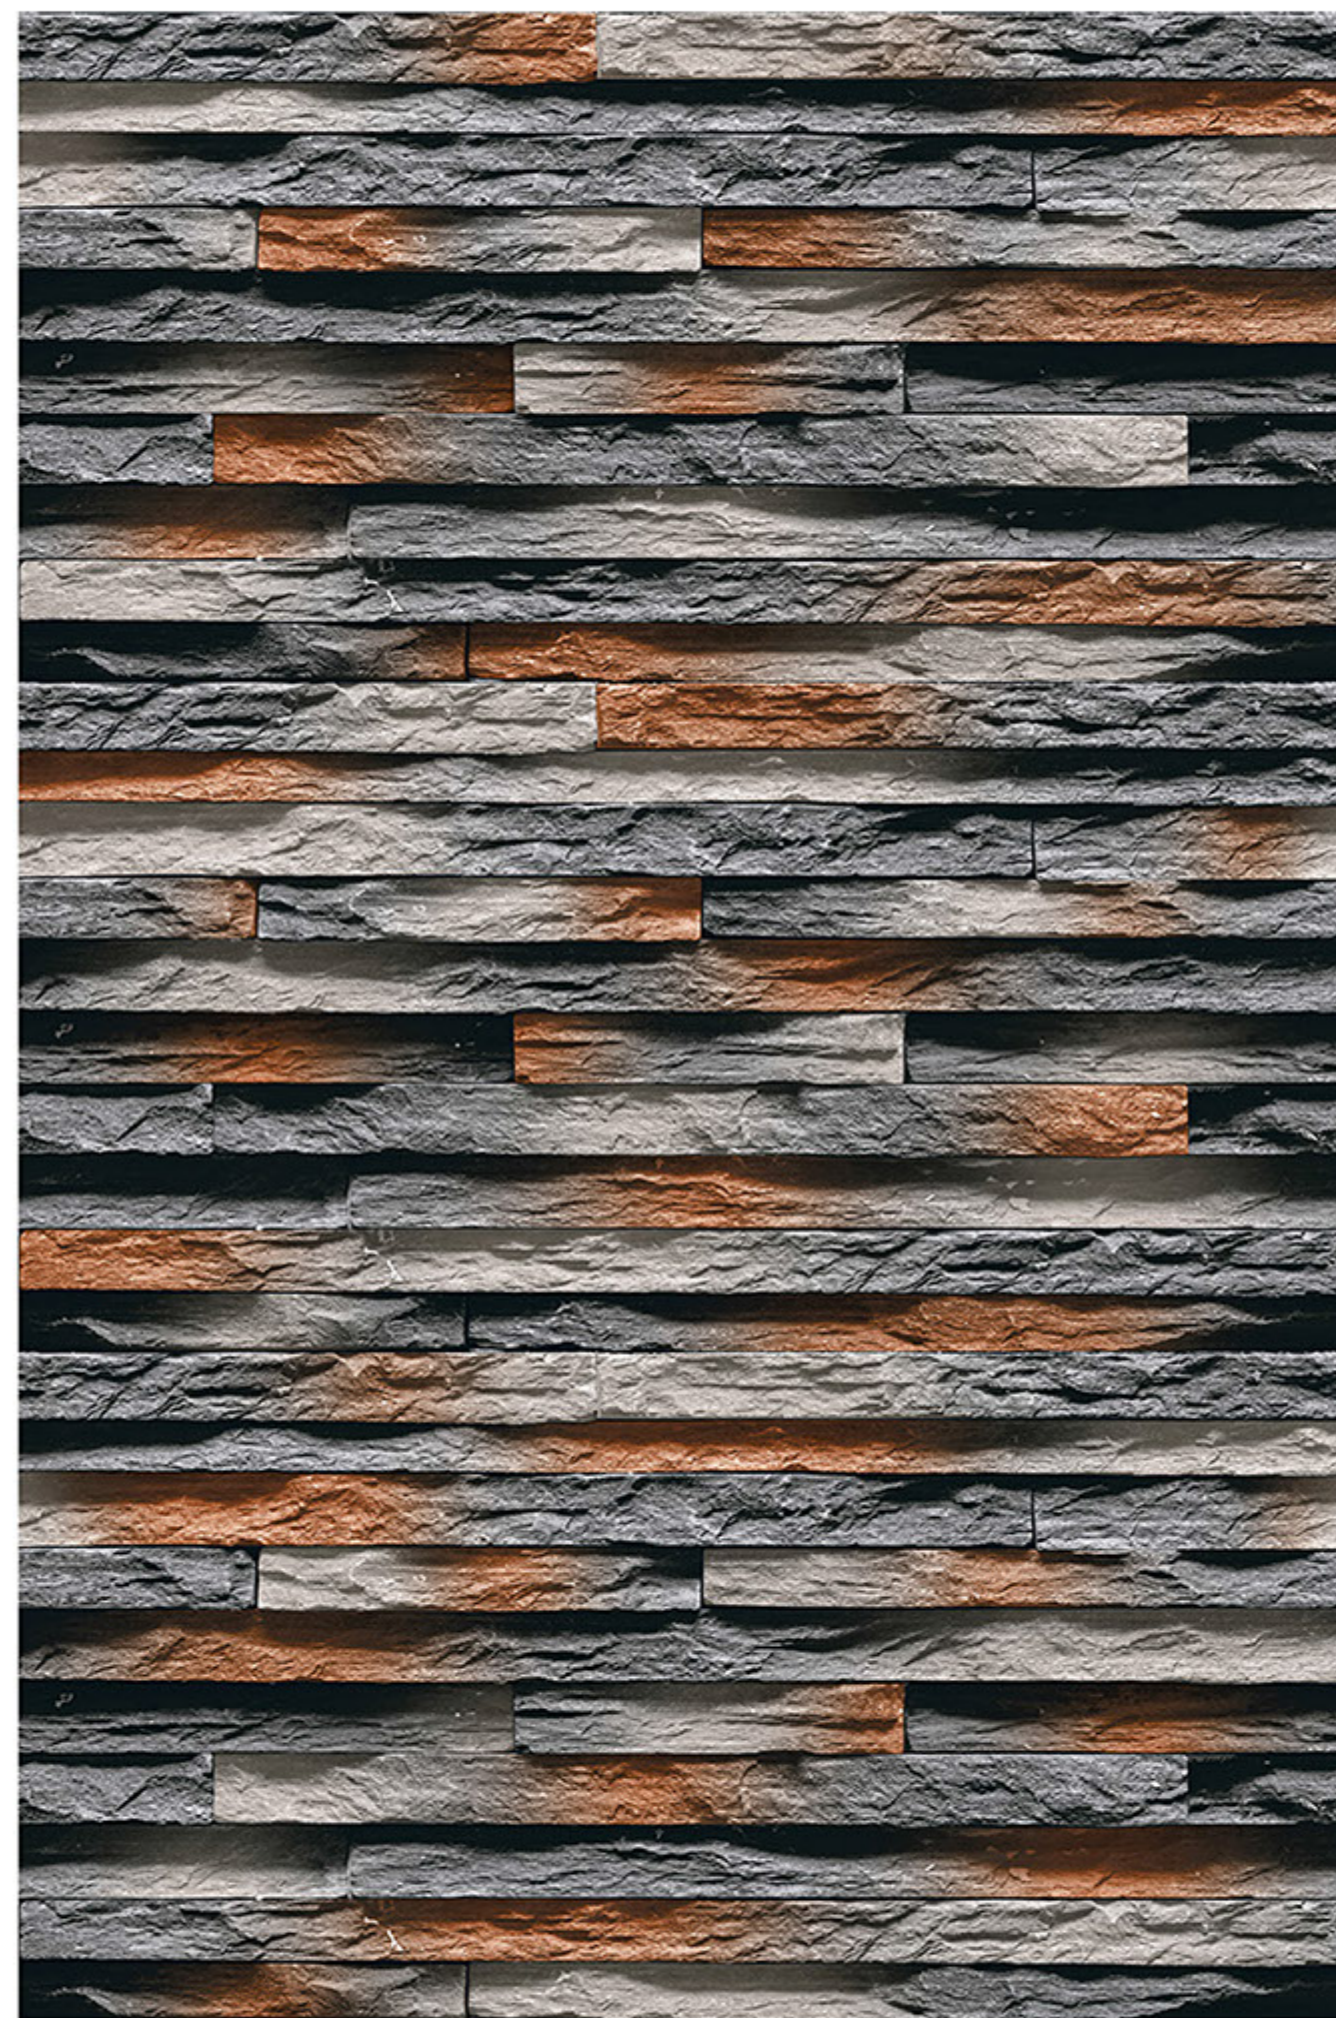

100%
WATER PROOF

FANO_05

RANDOM
DESIGN

HIGH-DEEP
PUNCH

DURABLE
BODY

NATURAL
LOOK

100%
WATER PROOF

FANO_06