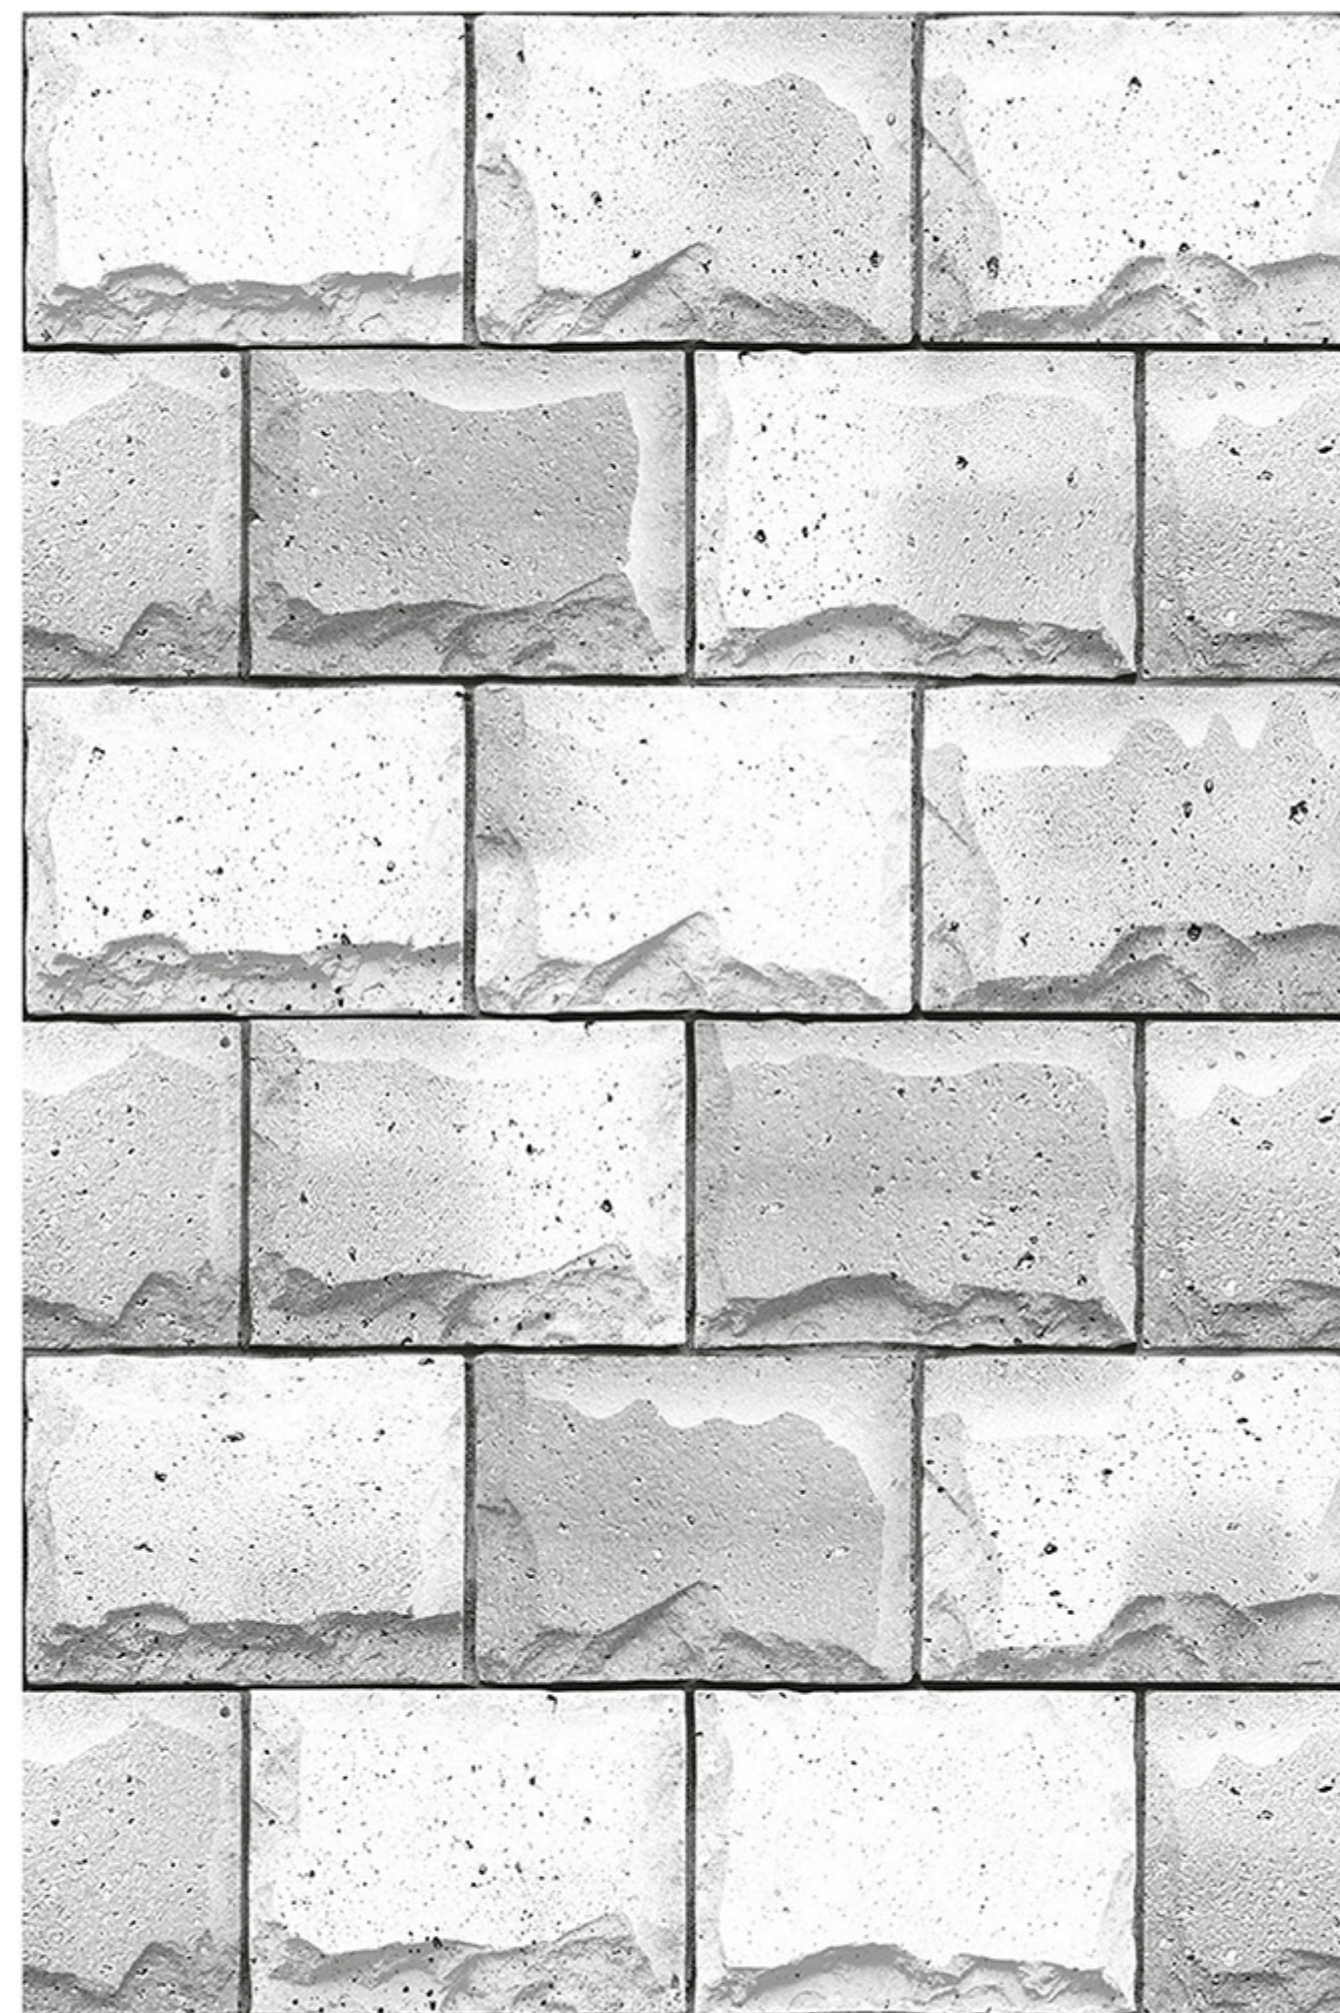

ROME_21

RANDOM
DESIGN

HIGH-DEEP
PUNCH

DURABLE
BODY

NATURAL
LOOK

100%
WATER PROOF