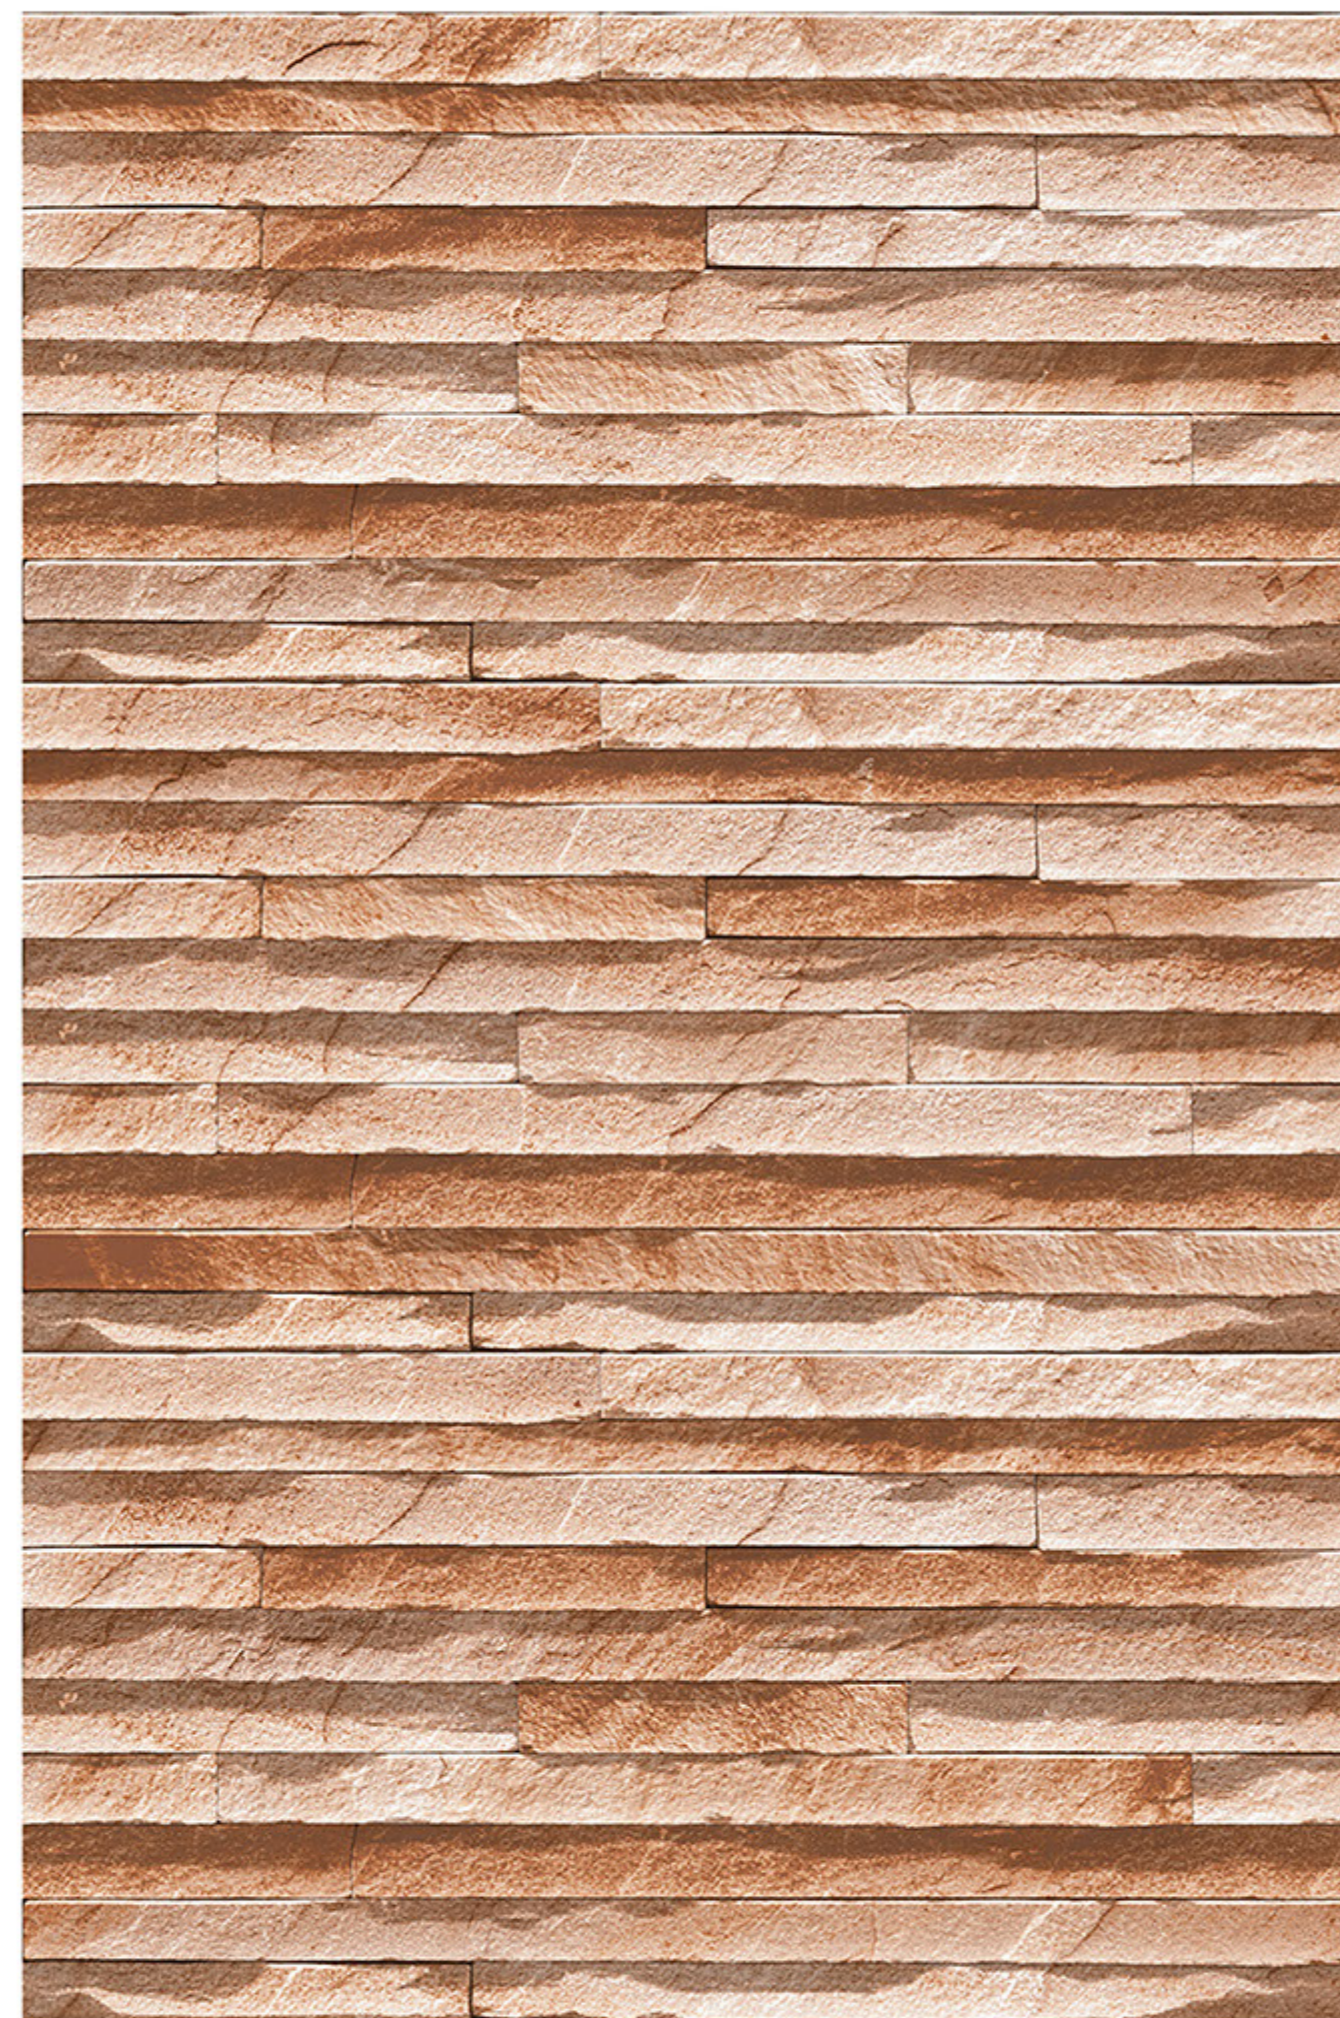

RANDOM
DESIGN

HIGH-DEEP
PUNCH

DURABLE
BODY

NATURAL
LOOK

100%
WATER PROOF

FANO_19

RANDOM
DESIGN

HIGH-DEEP
PUNCH