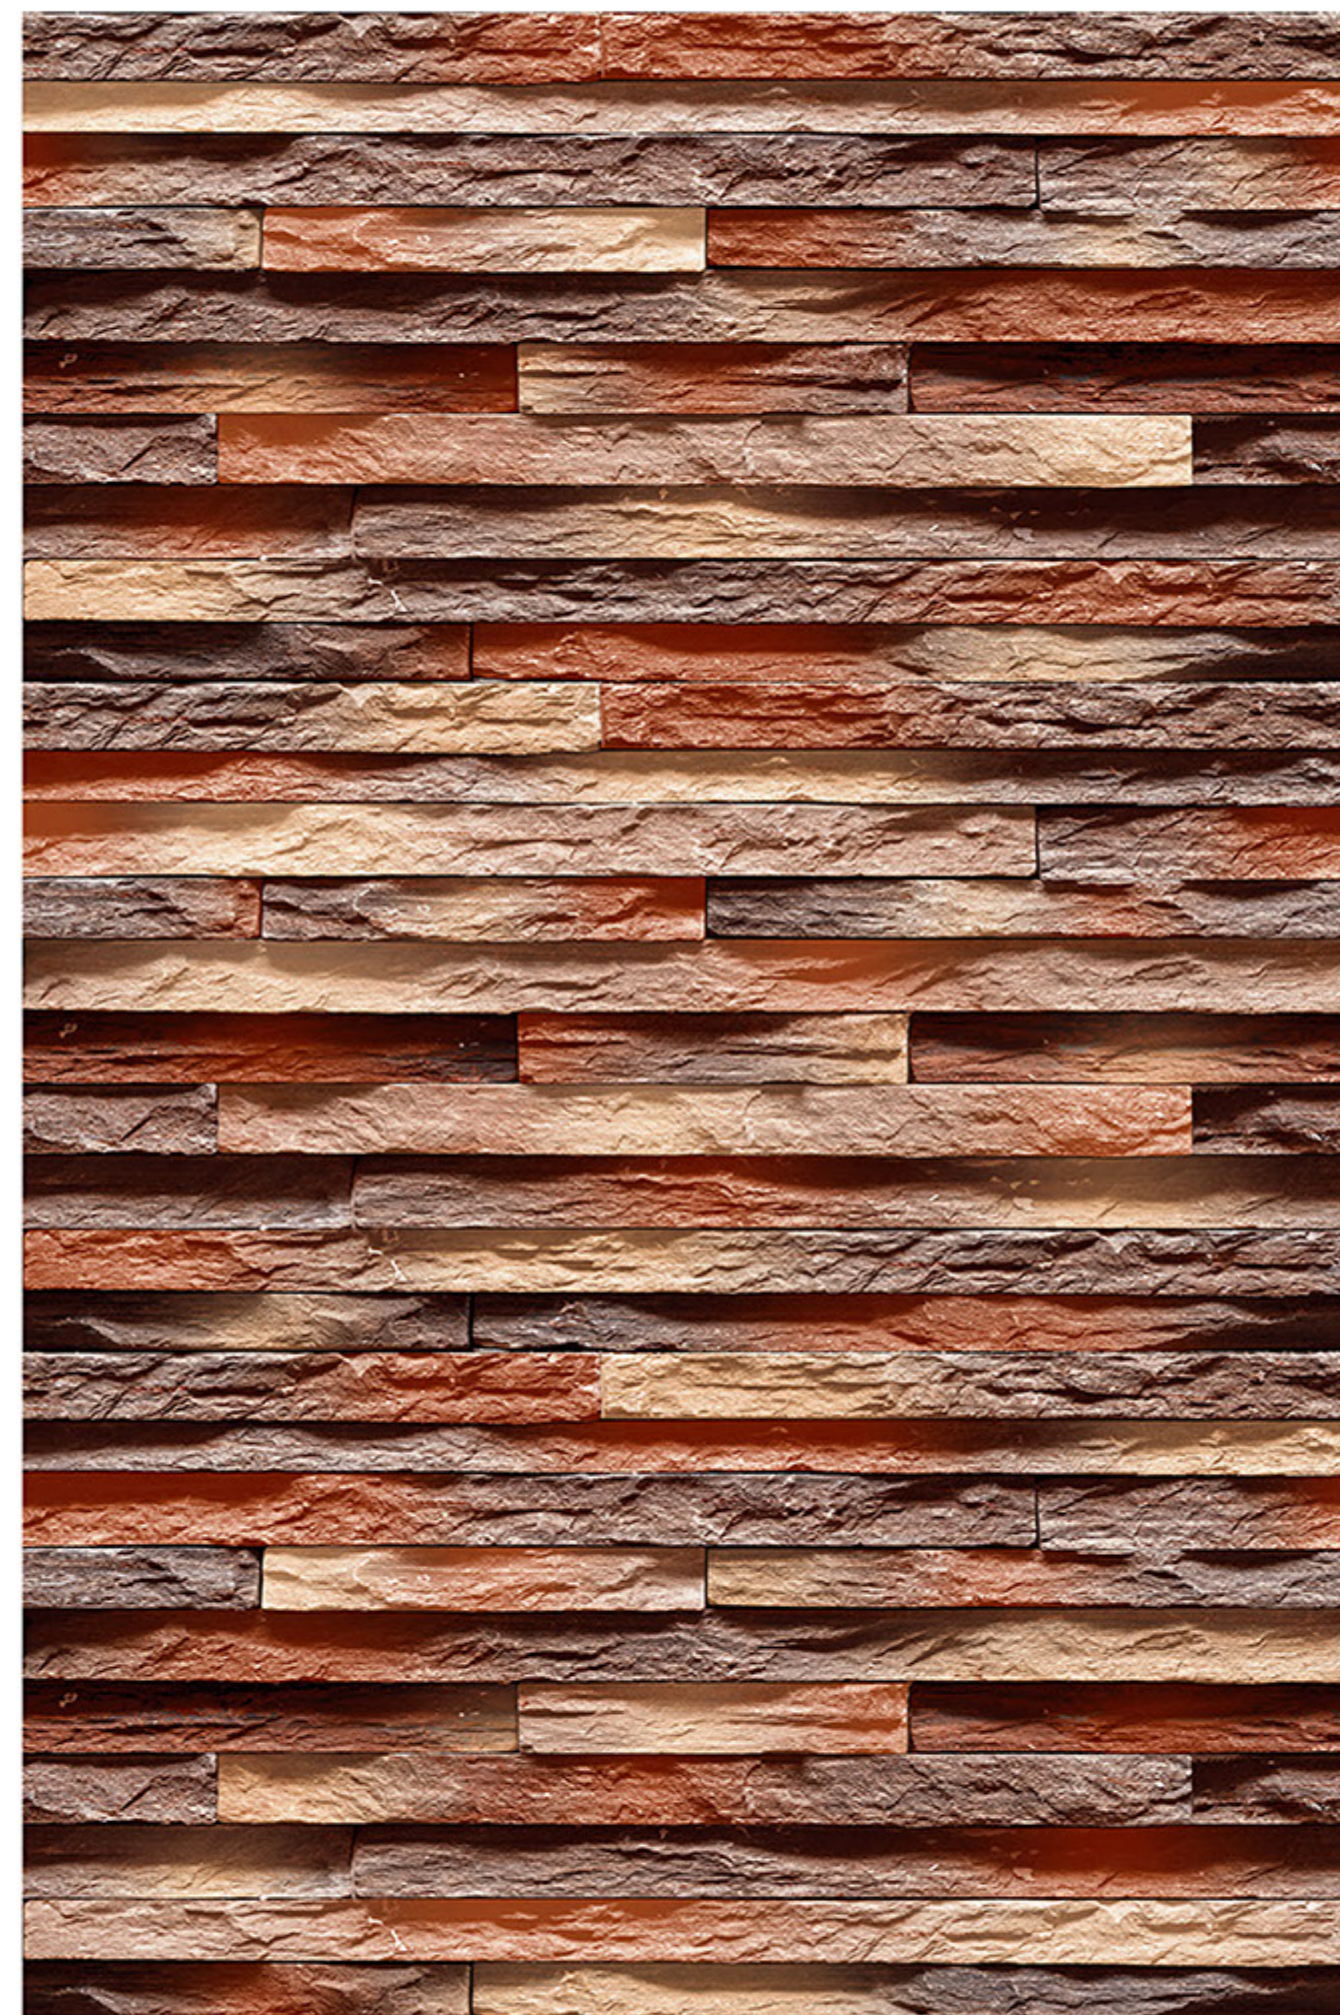

FANO_03

RANDOM
DESIGN

HIGH-DEEP
PUNCH

DURABLE
BODY

NATURAL
LOOK

100%
WATER PROOF