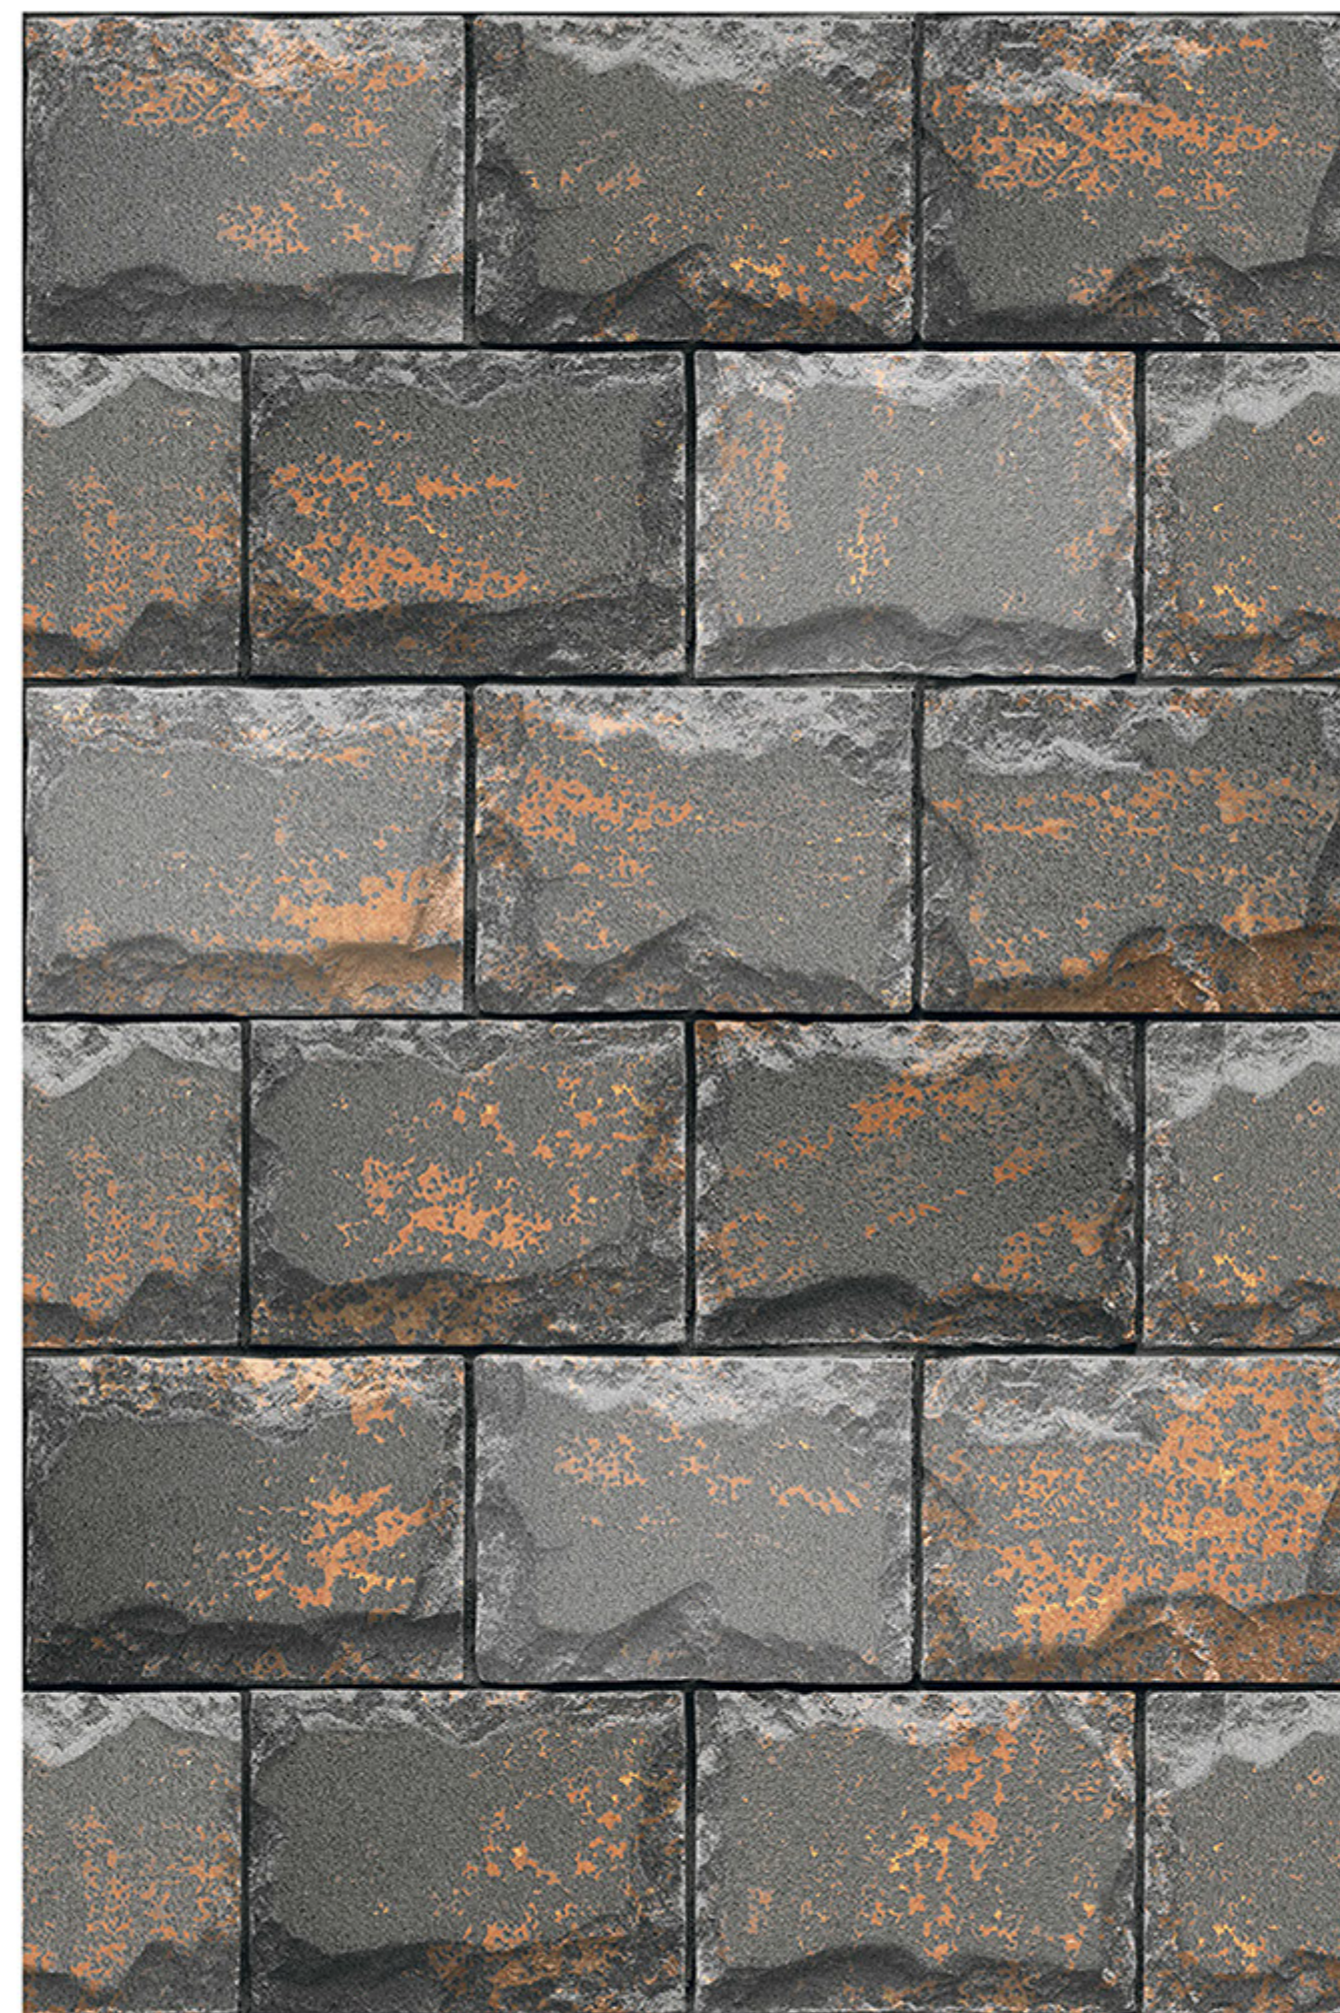

HIGH-DEEP
PUNCH

DURABLE
BODY

NATURAL
LOOK

100%
WATER PROOF

ROME_10

RANDOM
DESIGN

HIGH-DEEP
PUNCH

DURABLE
BODY