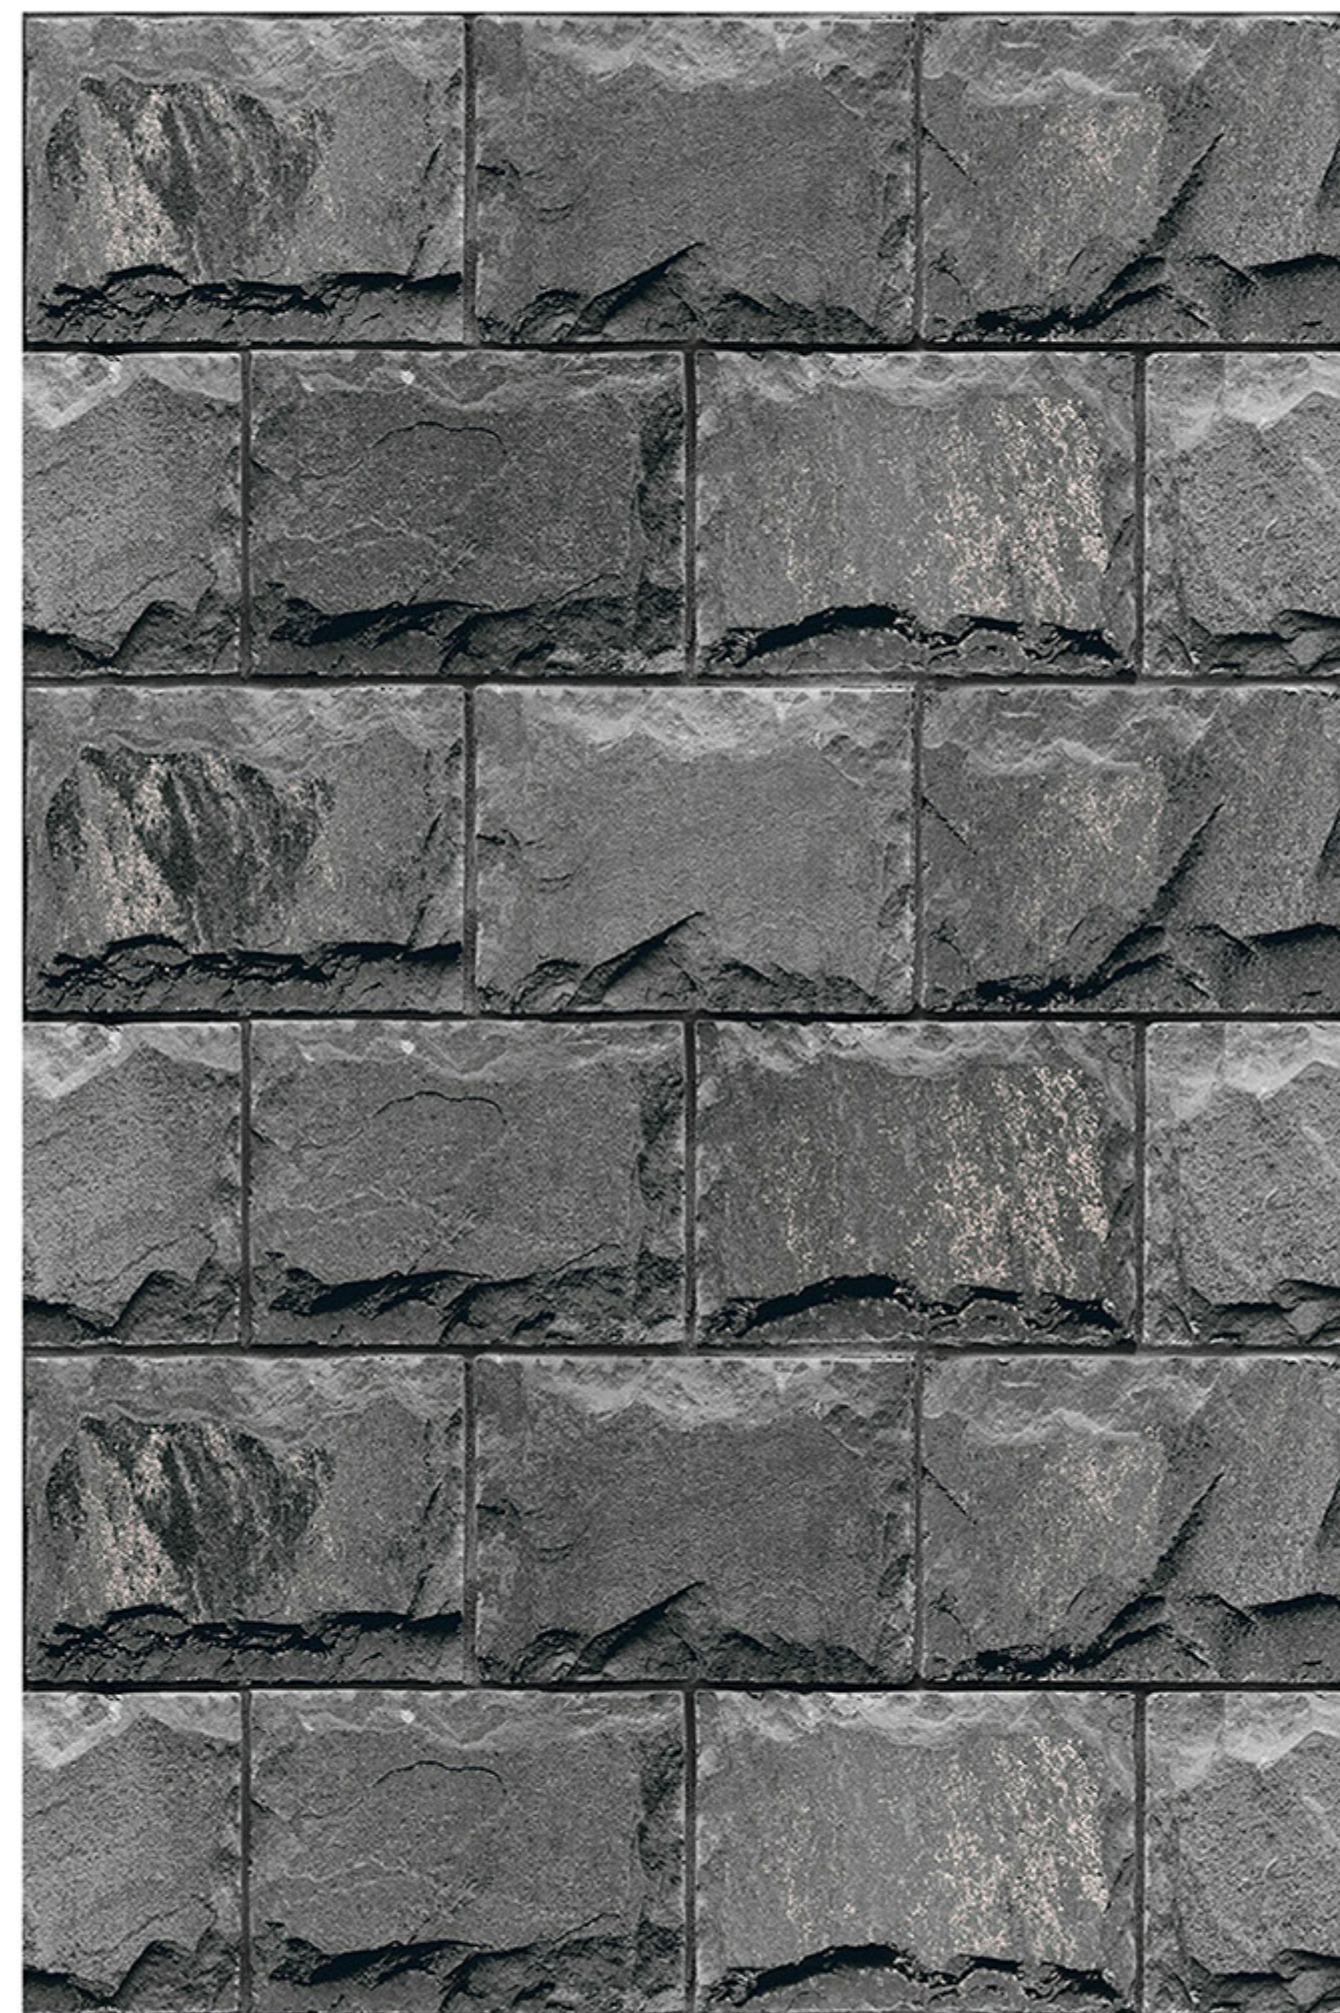

NATURAL
LOOK

100%
WATER PROOF

ROME_15

RANDOM
DESIGN

HIGH-DEEP
PUNCH

DURABLE
BODY

NATURAL
LOOK

100%
WATER PROOF