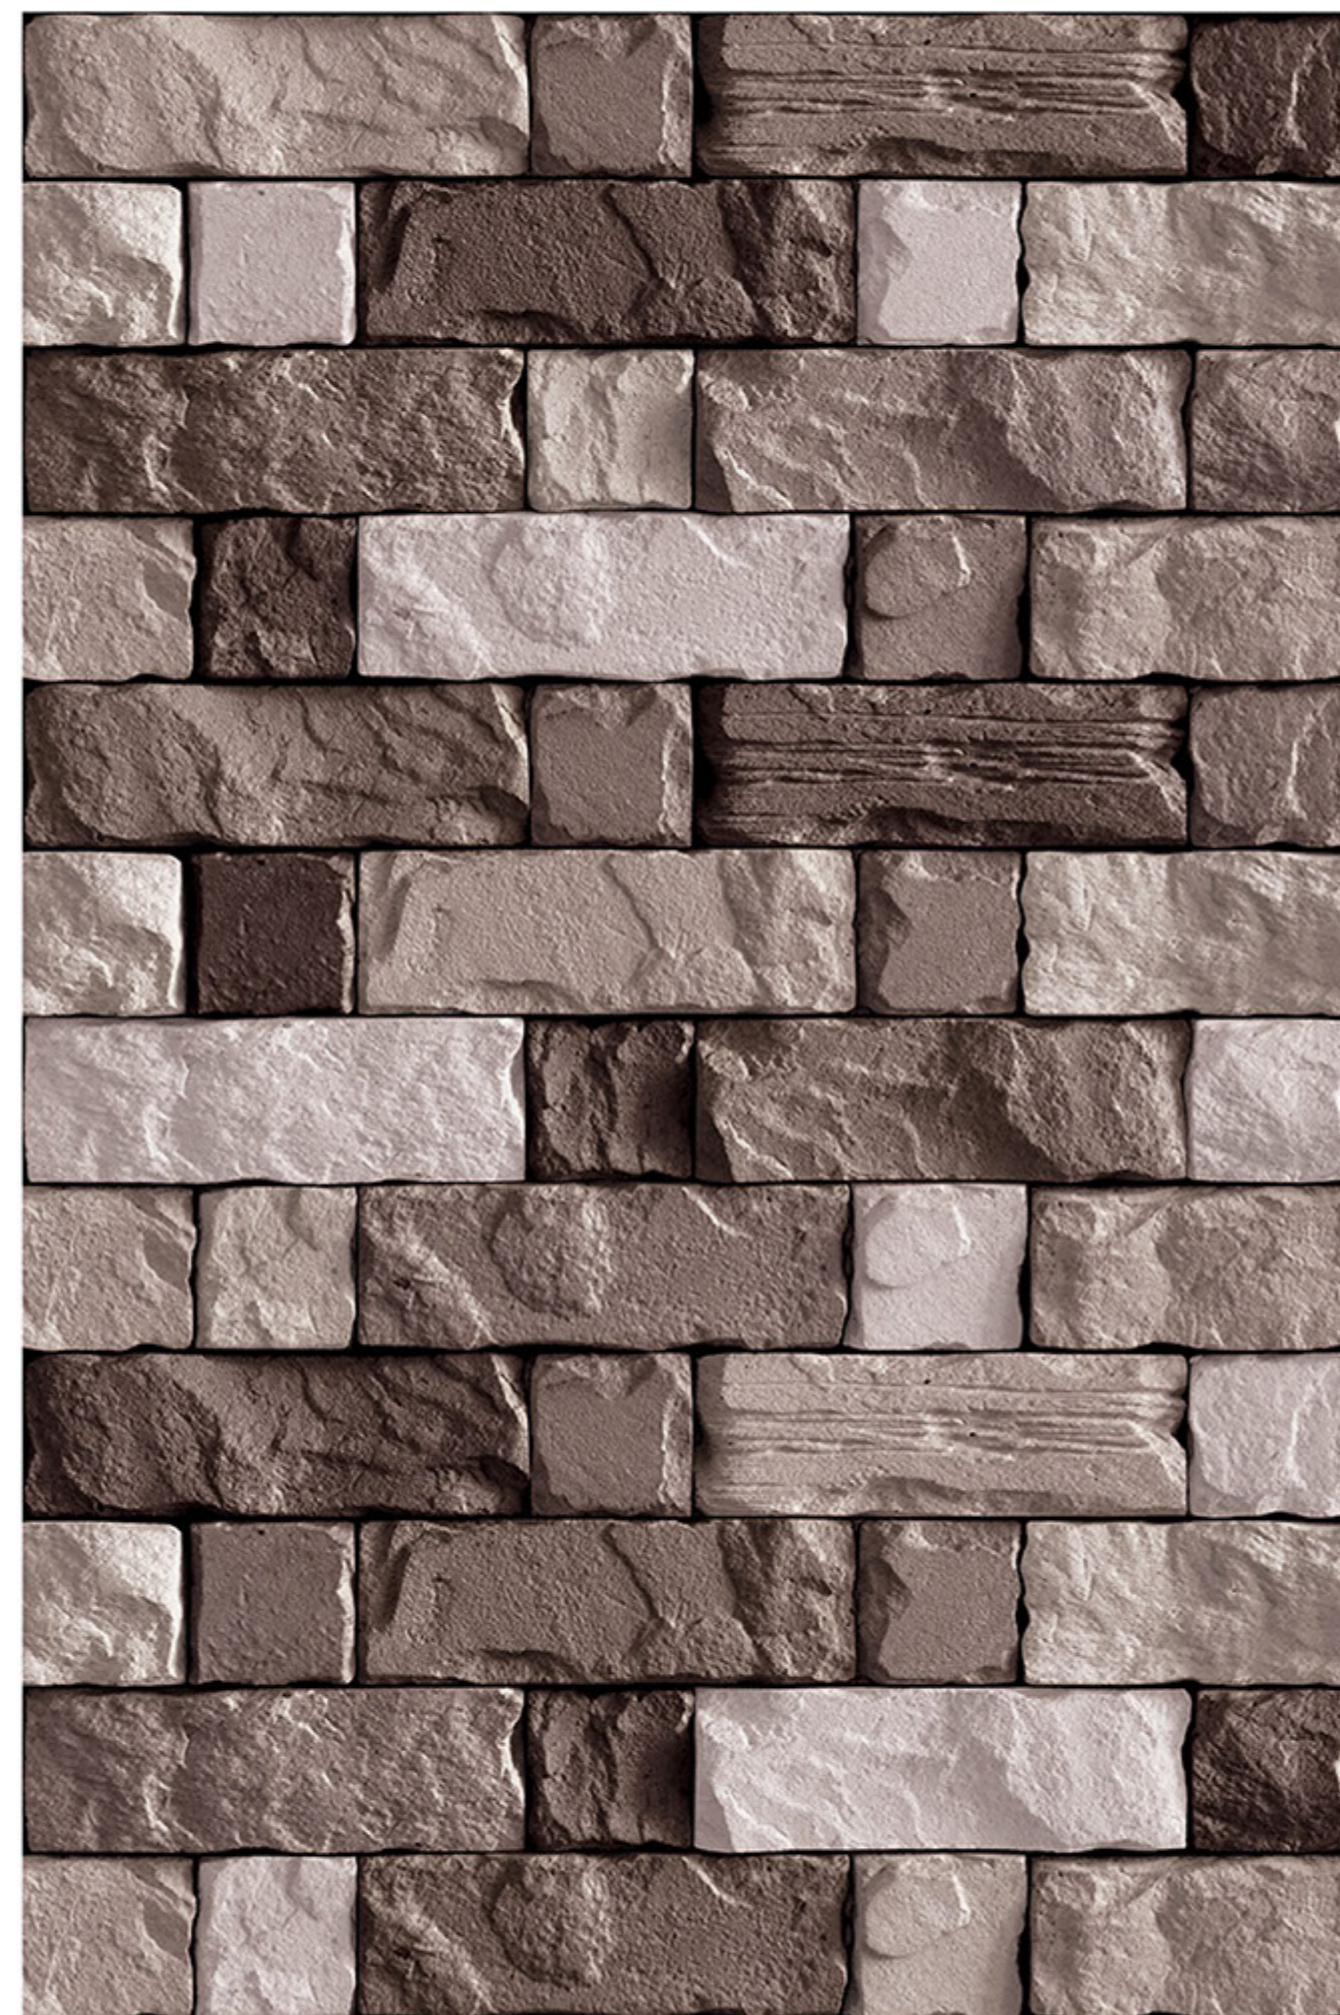

NATURAL
LOOK

100%
WATER PROOF

SEVILLA_10

RANDOM
DESIGN

HIGH-DEEP
PUNCH

DURABLE
BODY

NATURAL
LOOK

100%
WATER PROOF