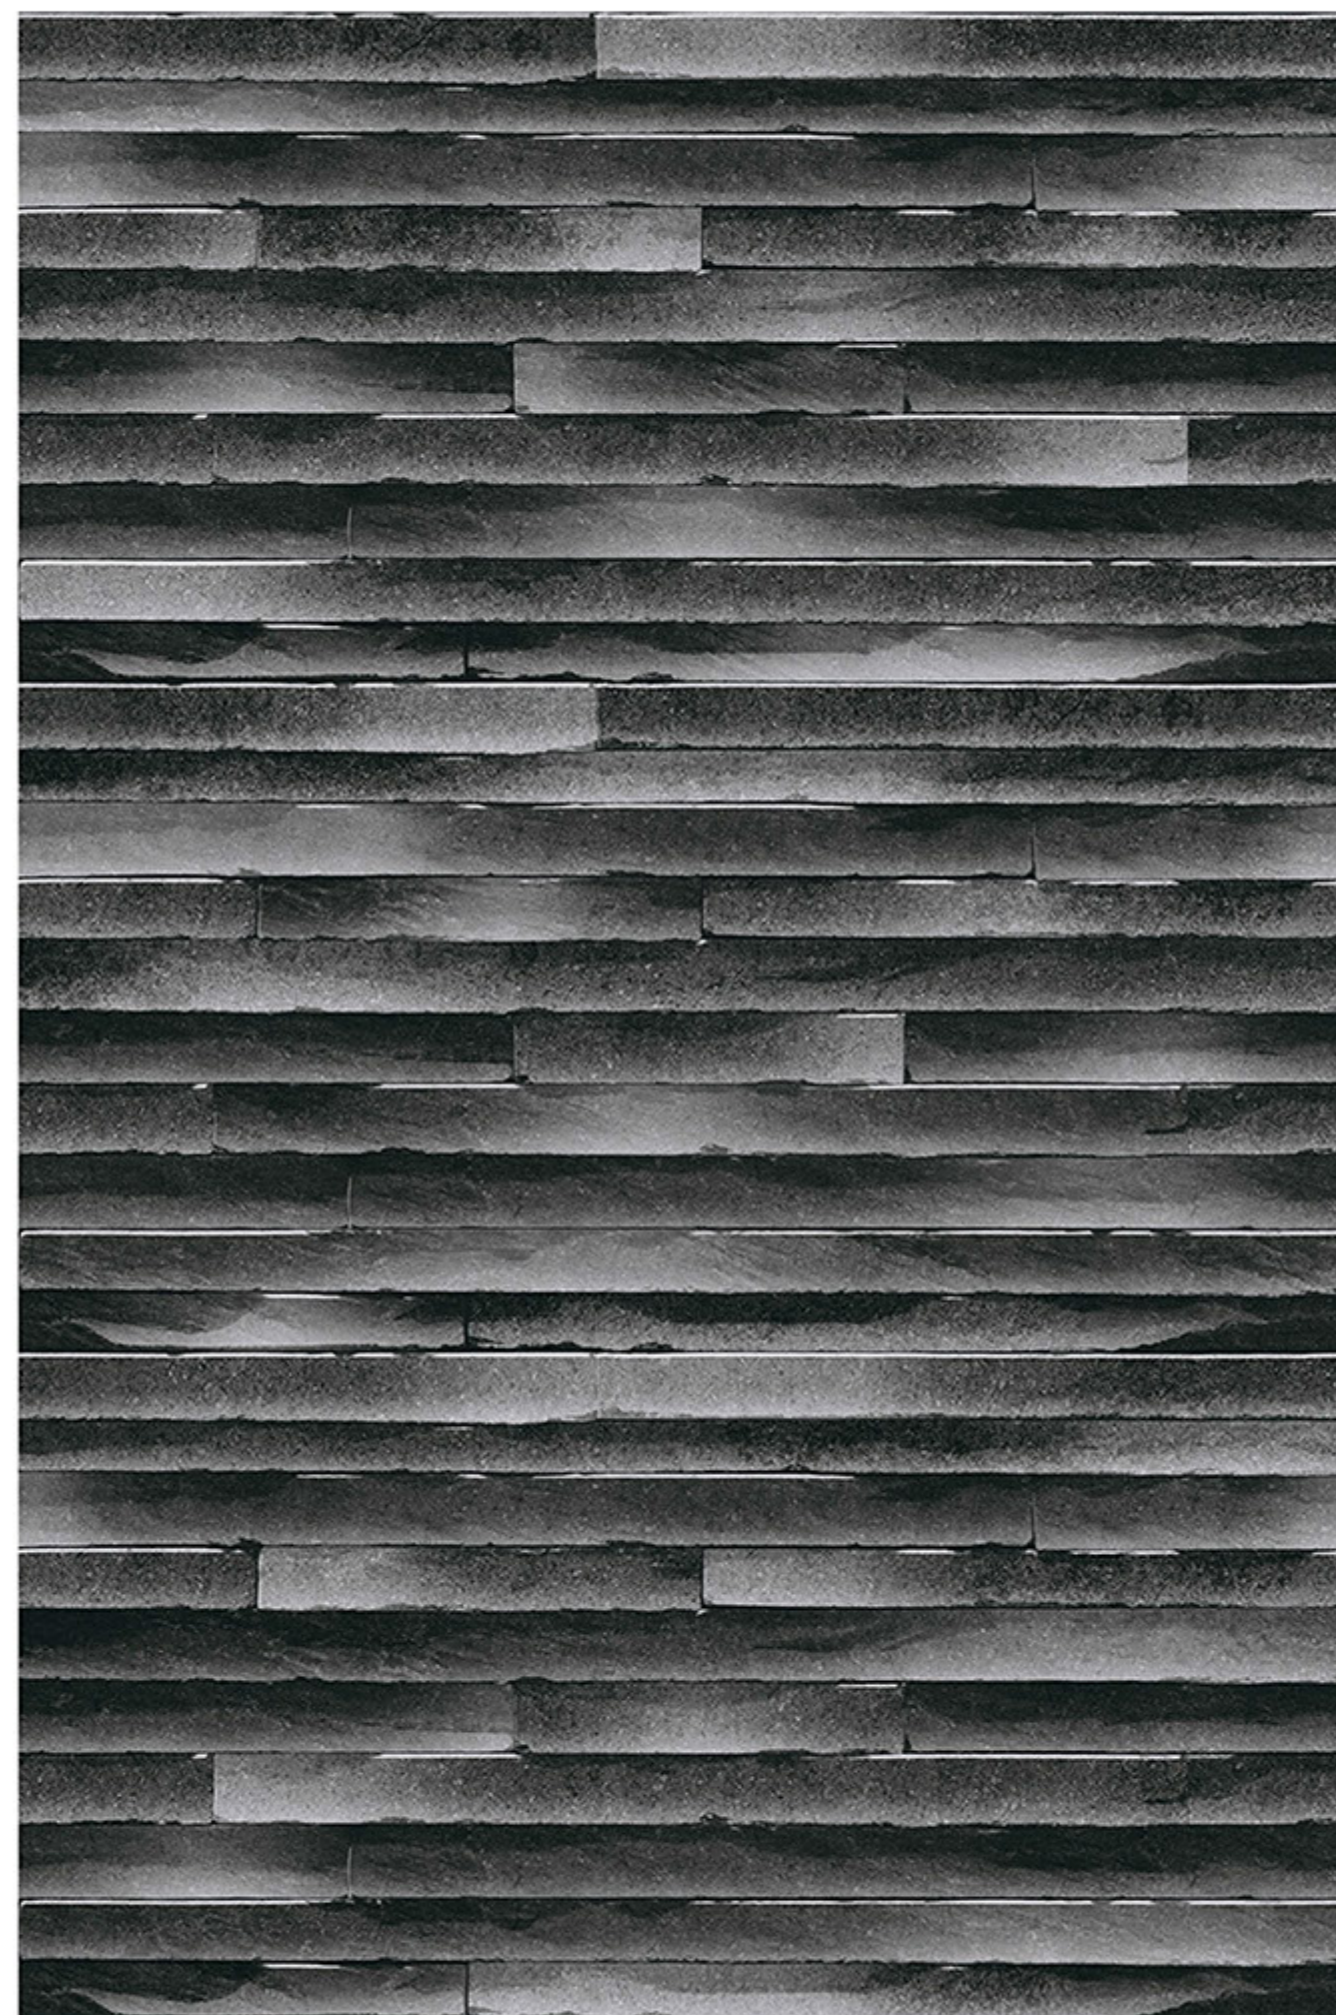

FANO_14

RANDOM
DESIGN

HIGH-DEEP
PUNCH

DURABLE
BODY

NATURAL
LOOK

100%
WATER PROOF