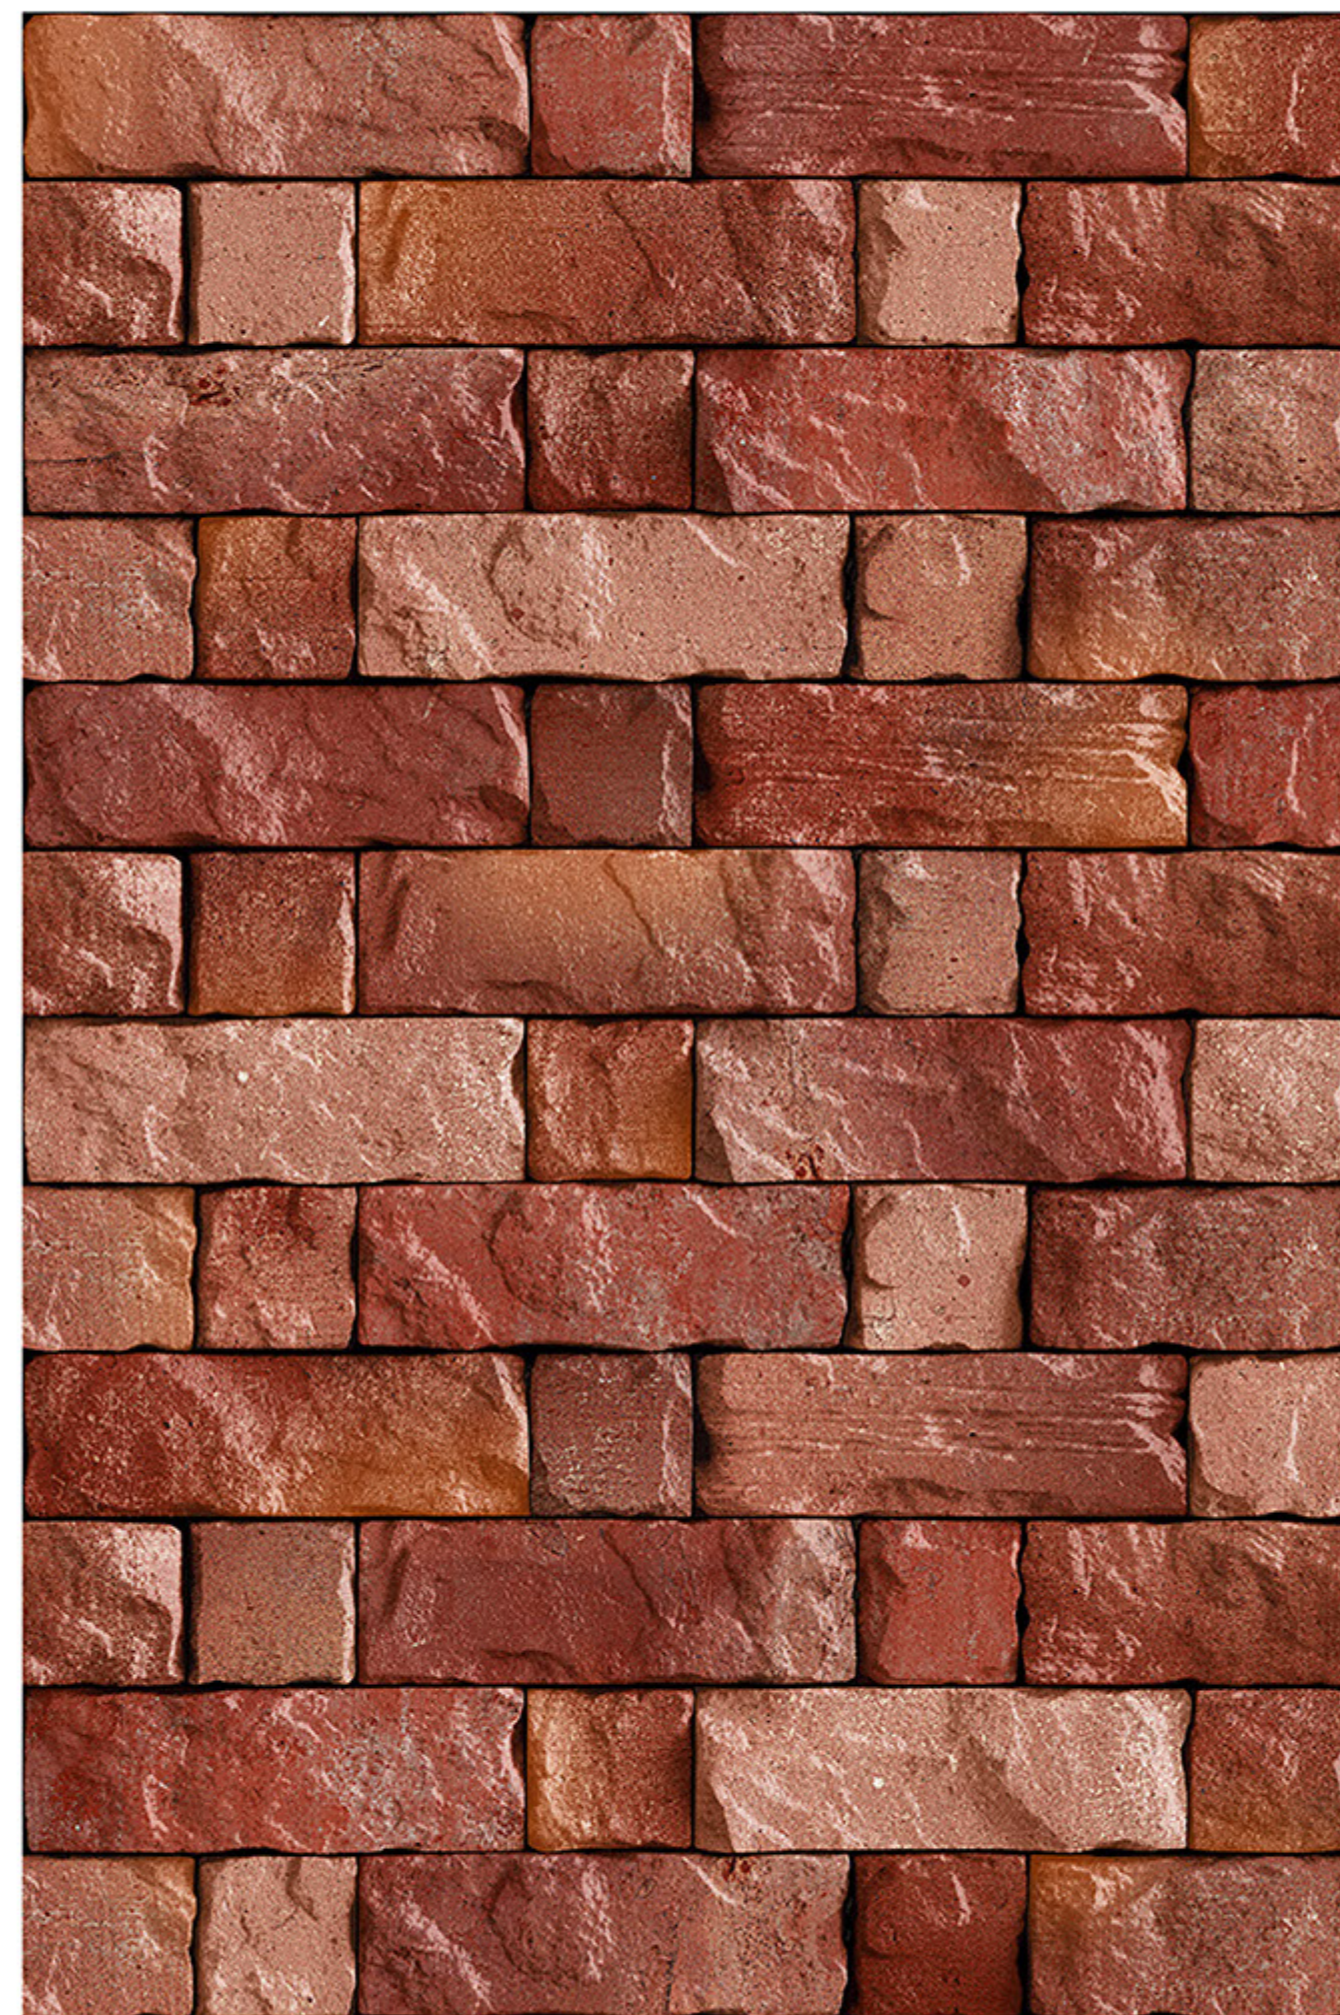

NATURAL
LOOK

100%
WATER PROOF

SEVILLA_02

RANDOM
DESIGN

HIGH-DEEP
PUNCH

DURABLE
BODY

NATURAL
LOOK

100%
WATER PROOF