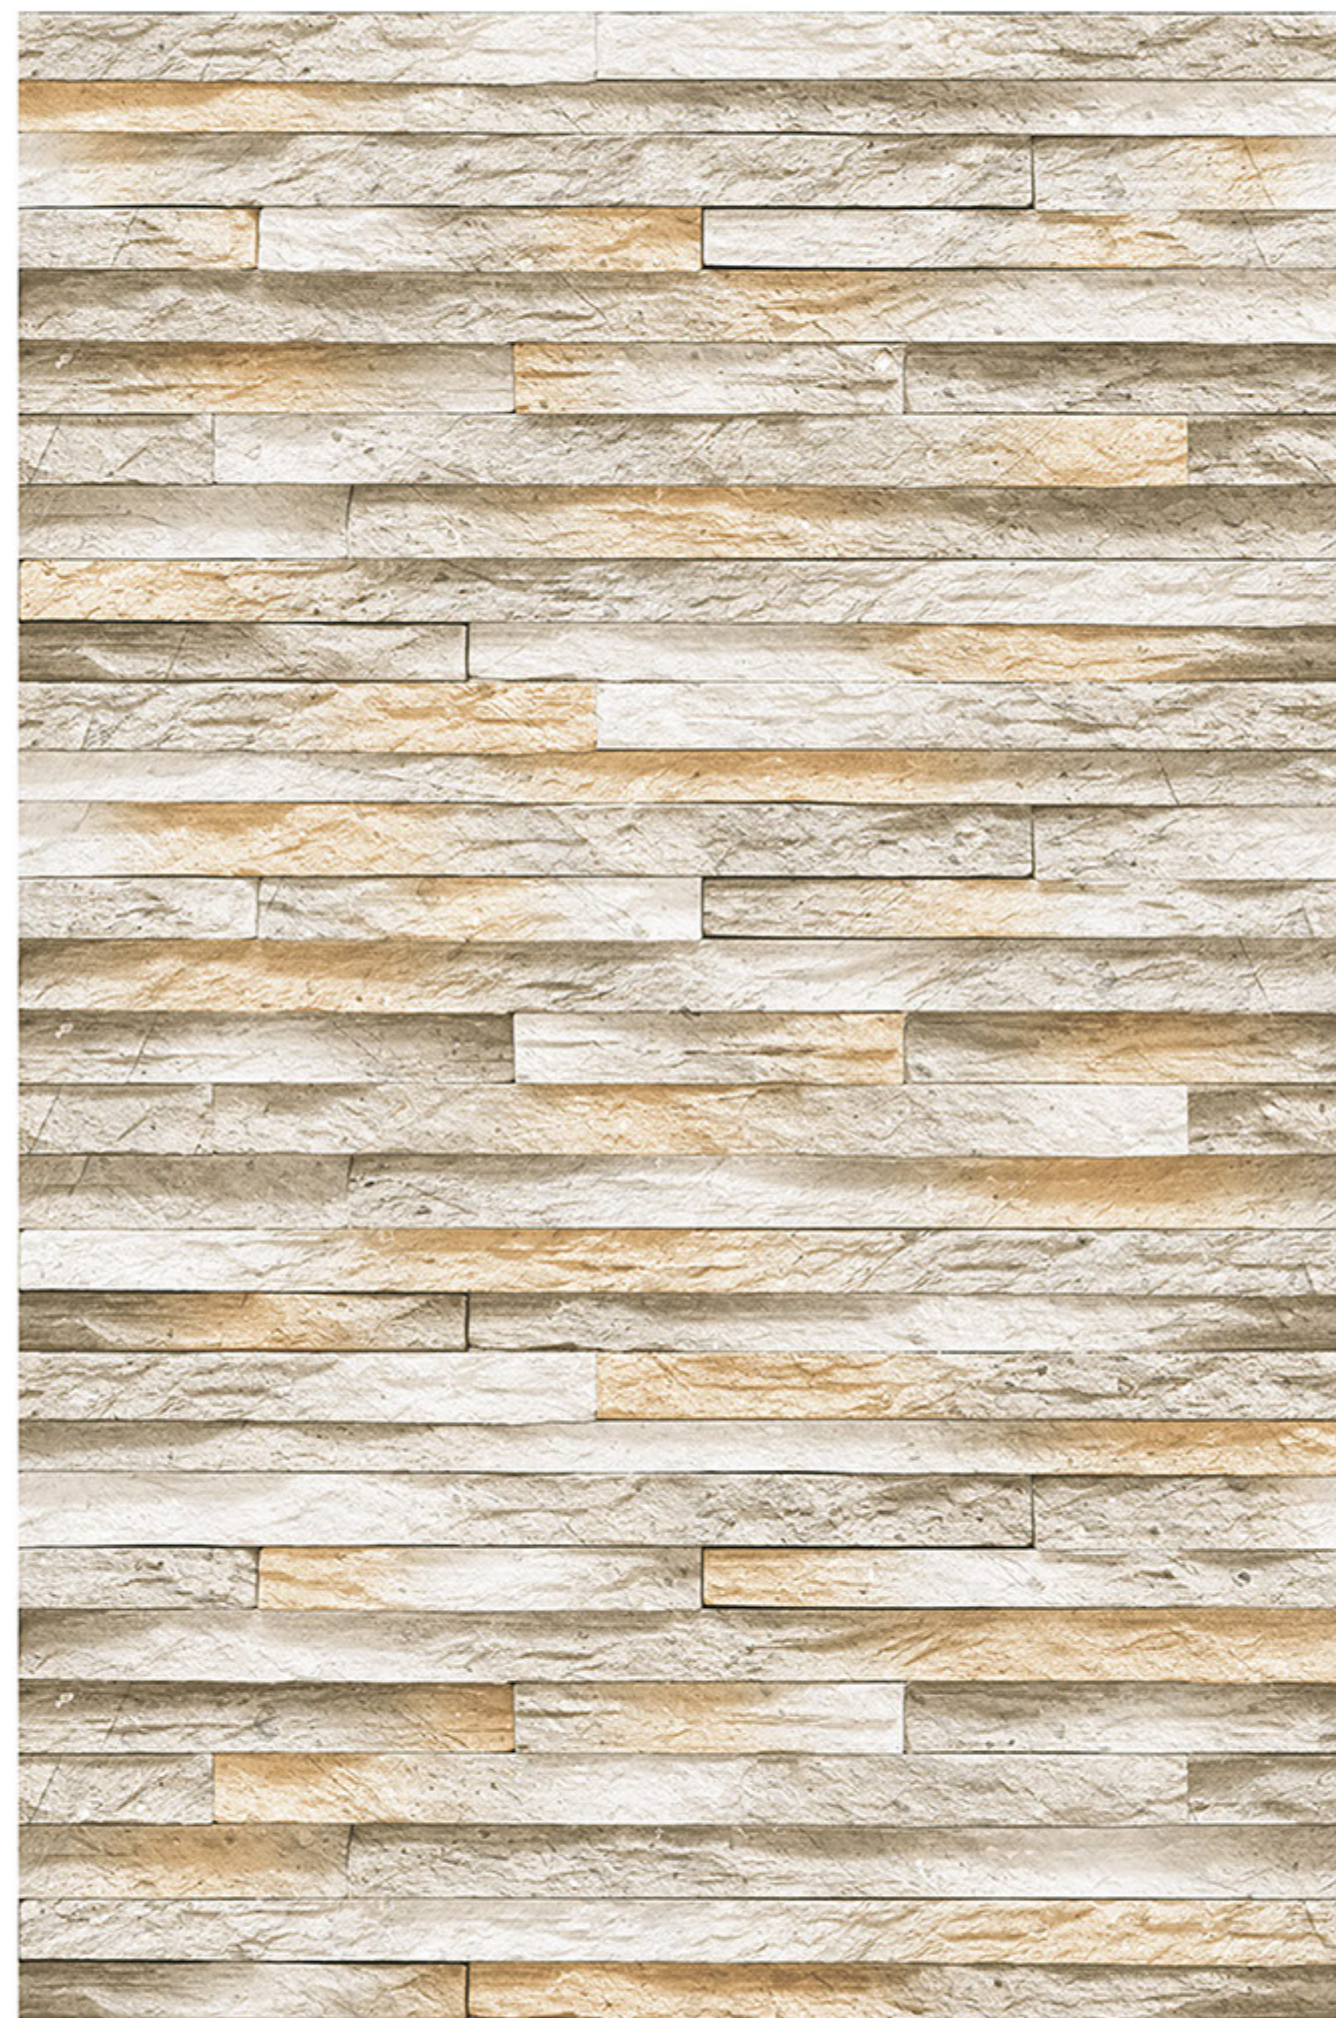

RANDOM
DESIGN

HIGH-DEEP
PUNCH

DURABLE
BODY

NATURAL
LOOK

100%
WATER PROOF

FANO_03

RANDOM
DESIGN

HIGH-DEEP
PUNCH