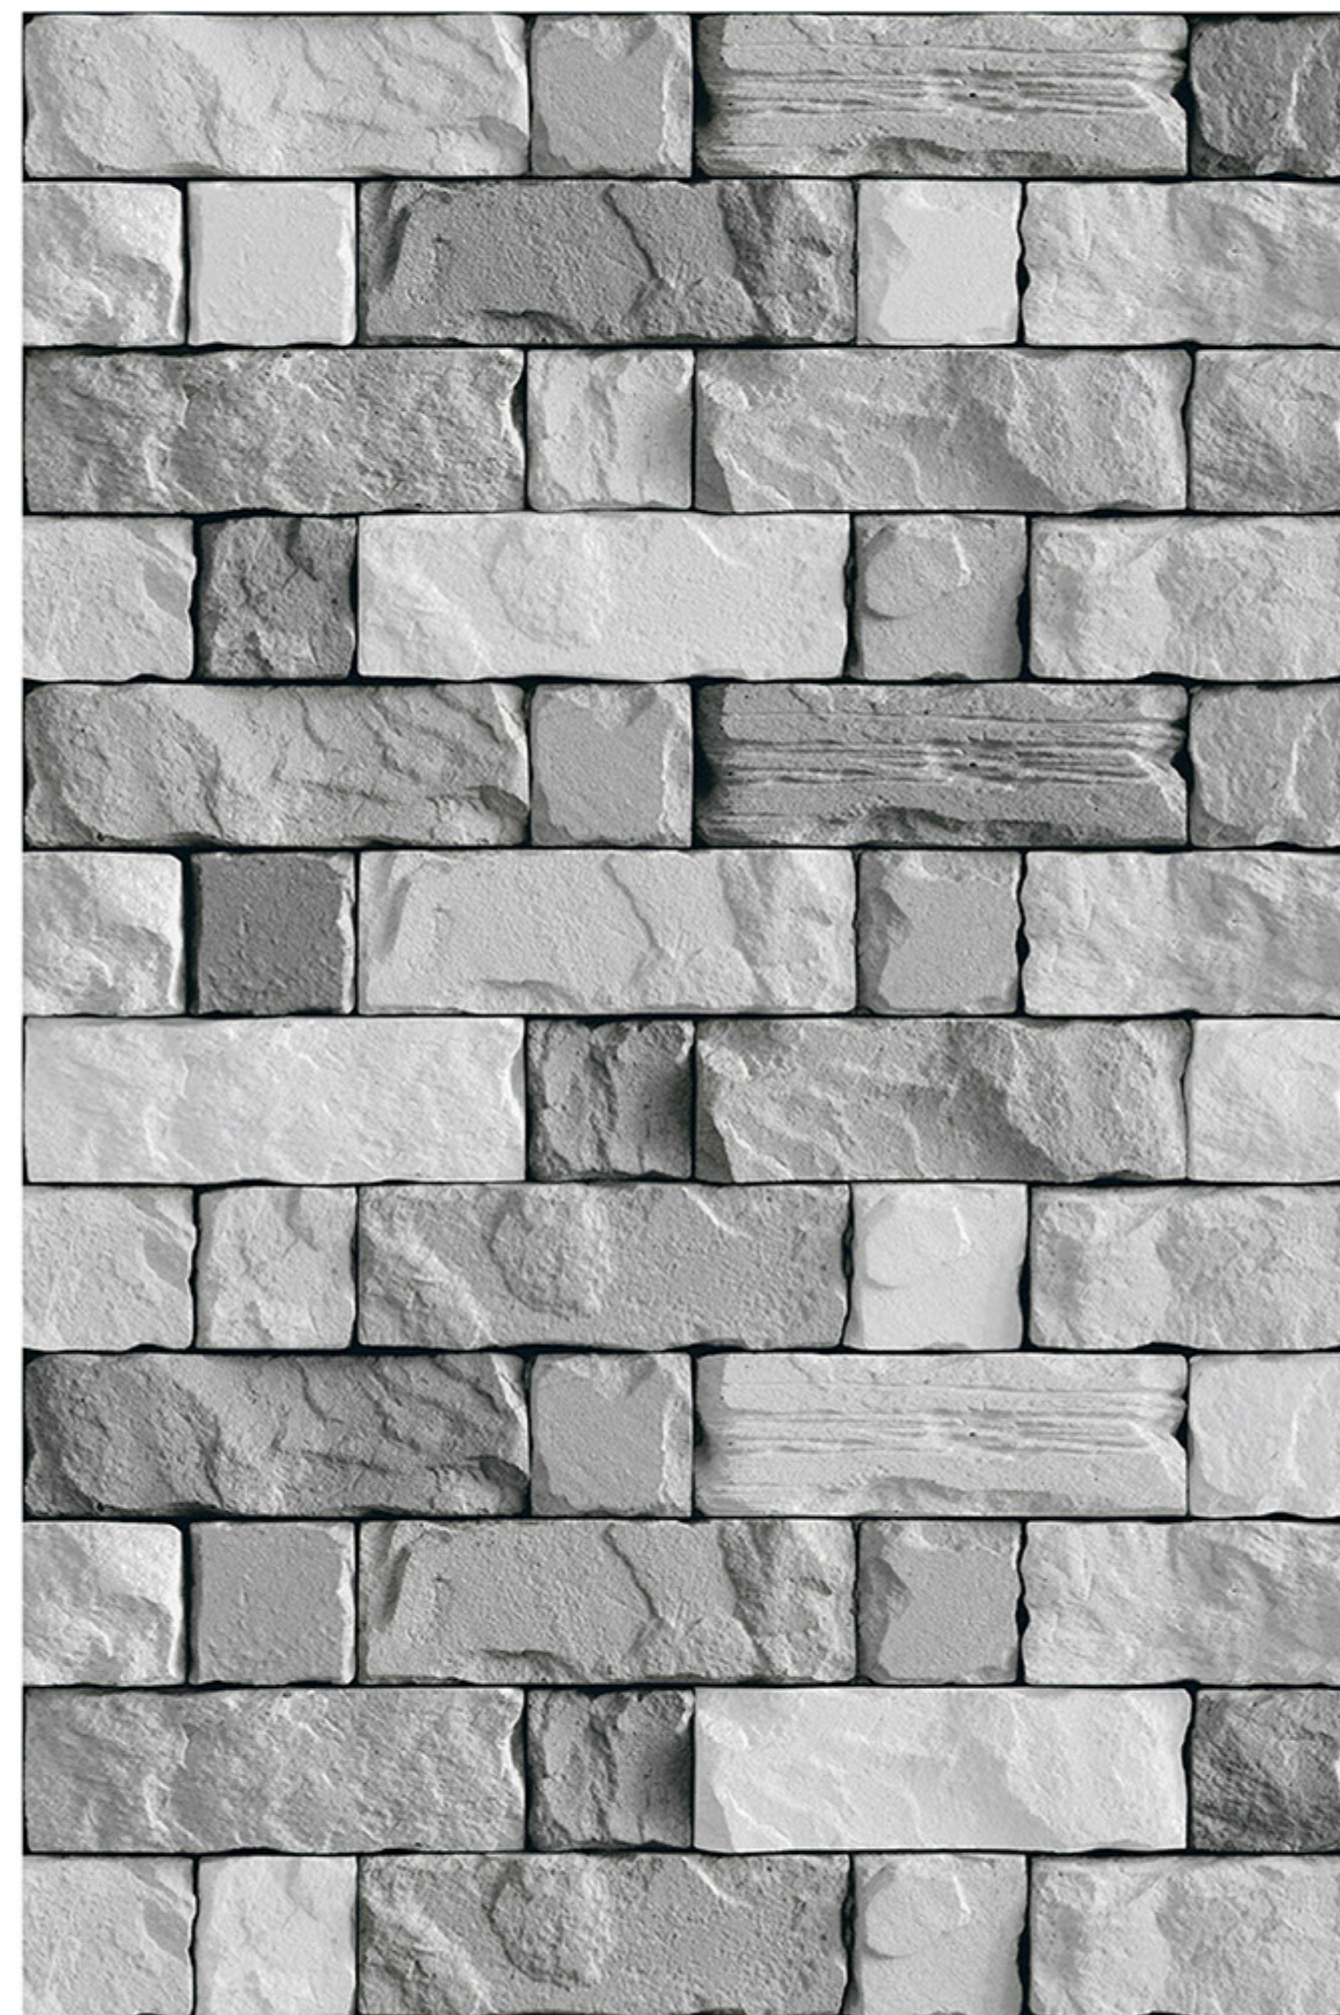

SEVILLA_05

RANDOM
DESIGN

HIGH-DEEP
PUNCH

DURABLE
BODY

NATURAL
LOOK

100%
WATER PROOF