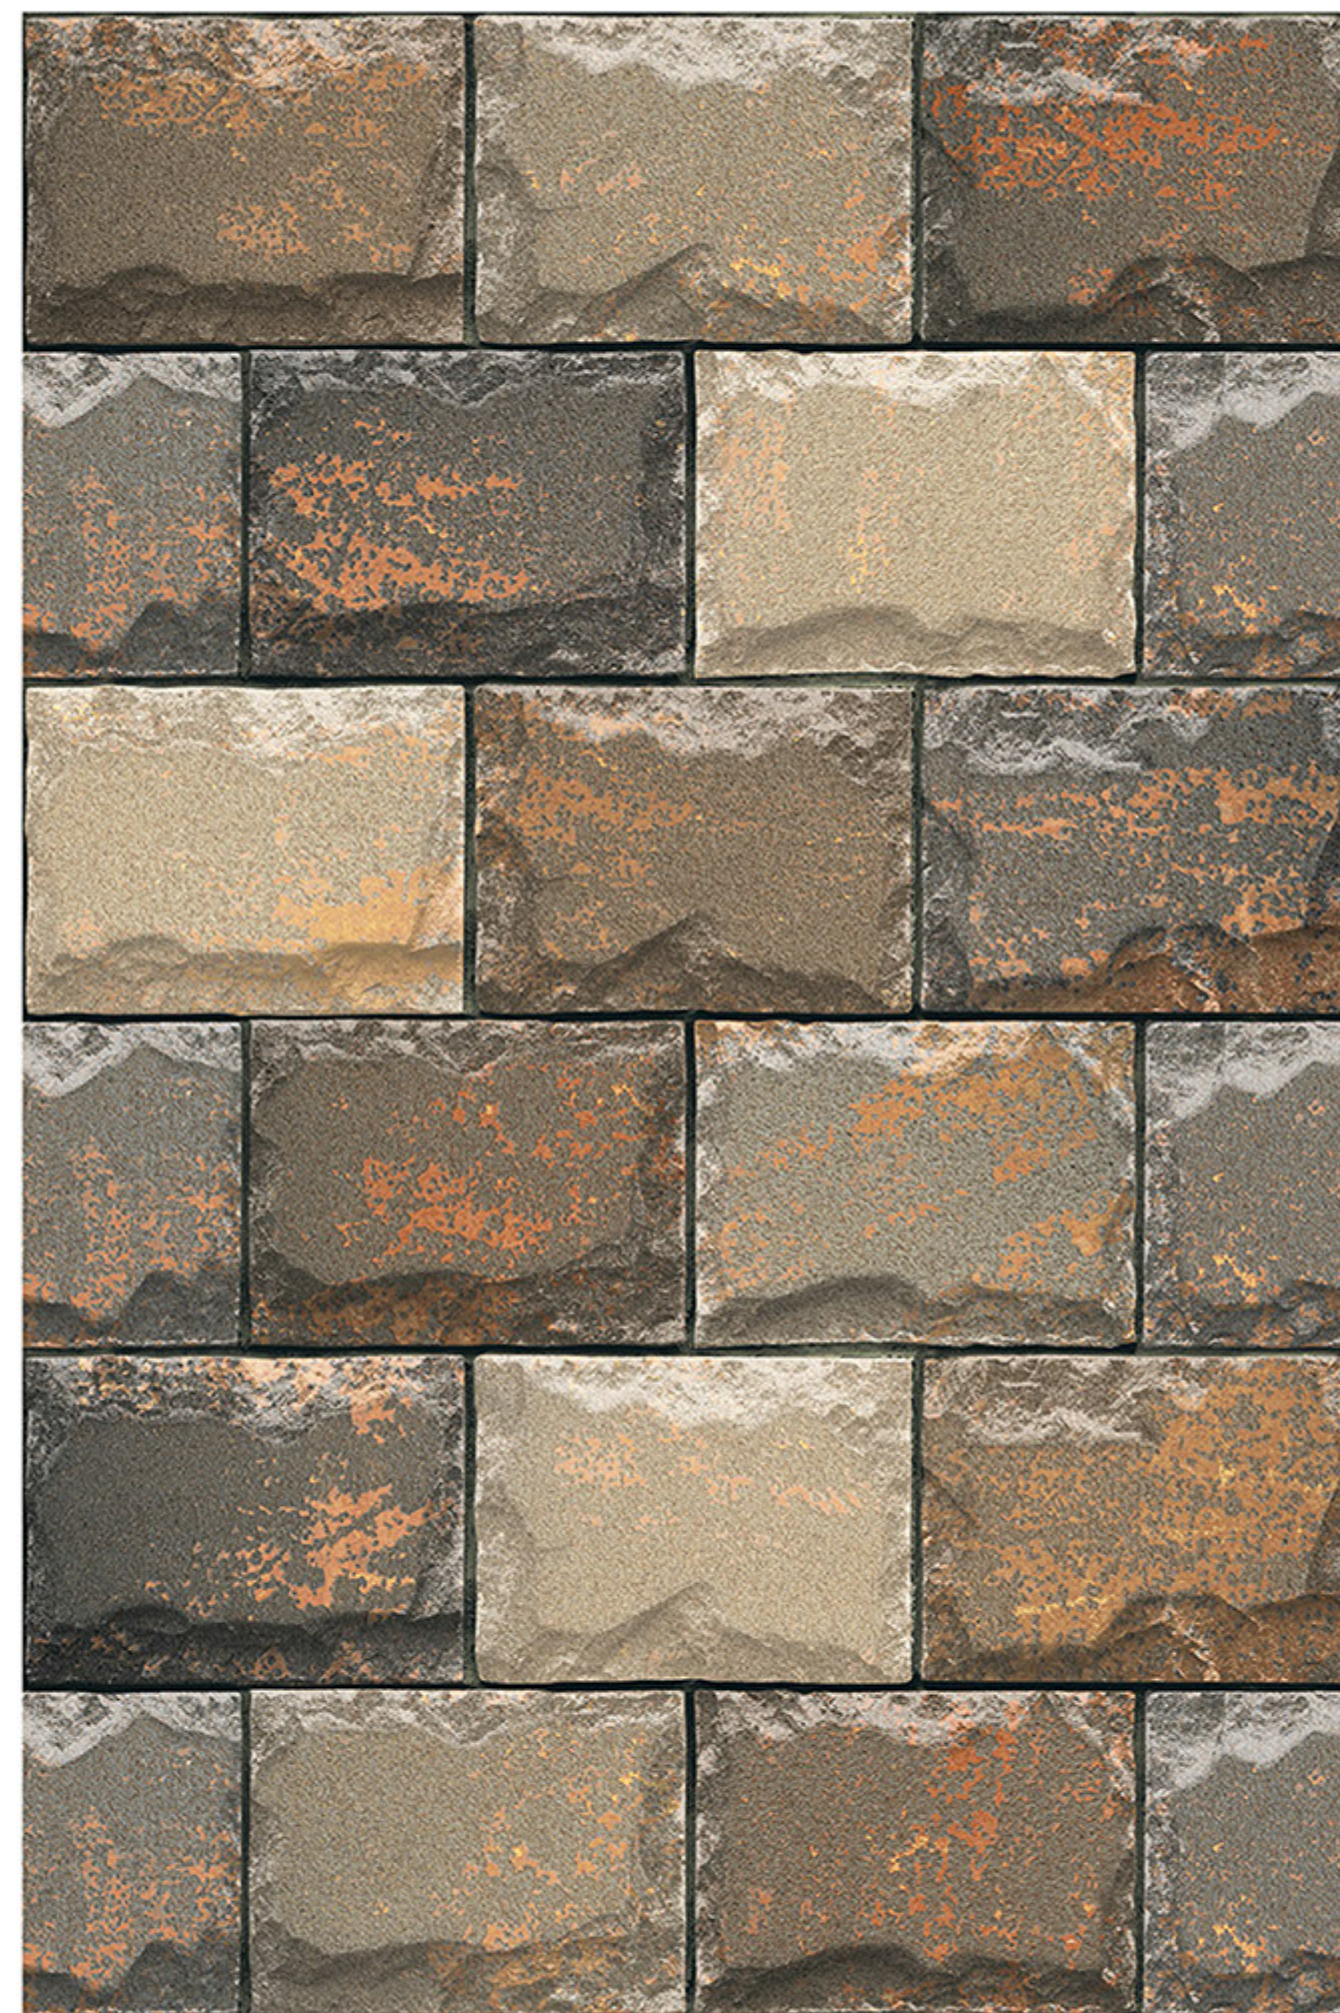

ROME_04

RANDOM
DESIGN

HIGH-DEEP
PUNCH

DURABLE
BODY

NATURAL
LOOK

100%
WATER PROOF

ROME_05

RANDOM
DESIGN