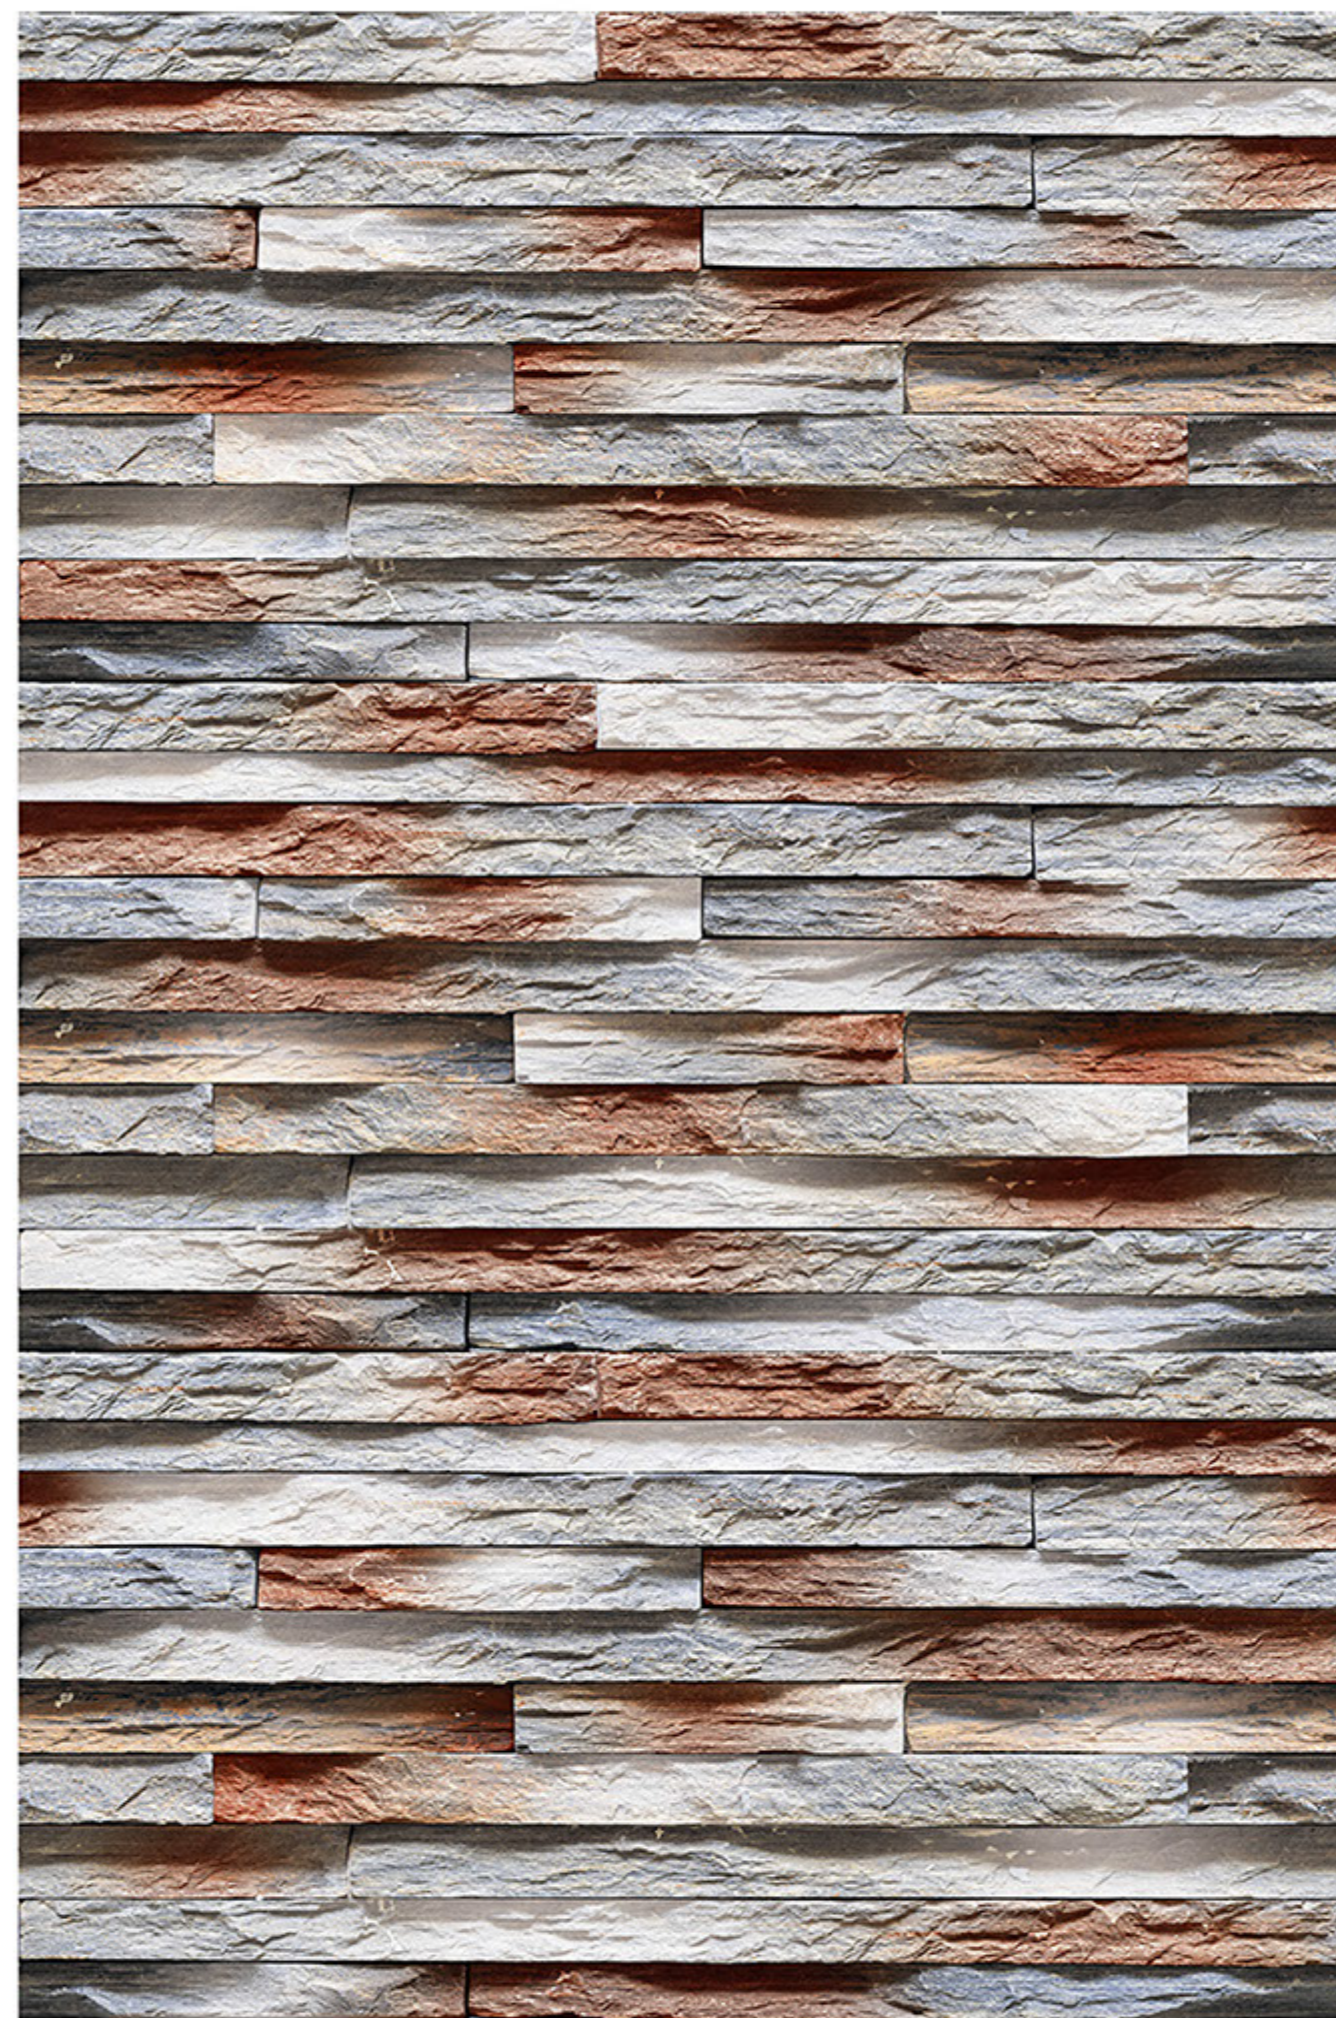

MATT - SUGAR - VARNISH

FANO_01

RANDOM
DESIGN

HIGH-DEEP
PUNCH

DURABLE
BODY

NATURAL
LOOK

100%
WATER PROOF

FANO_02