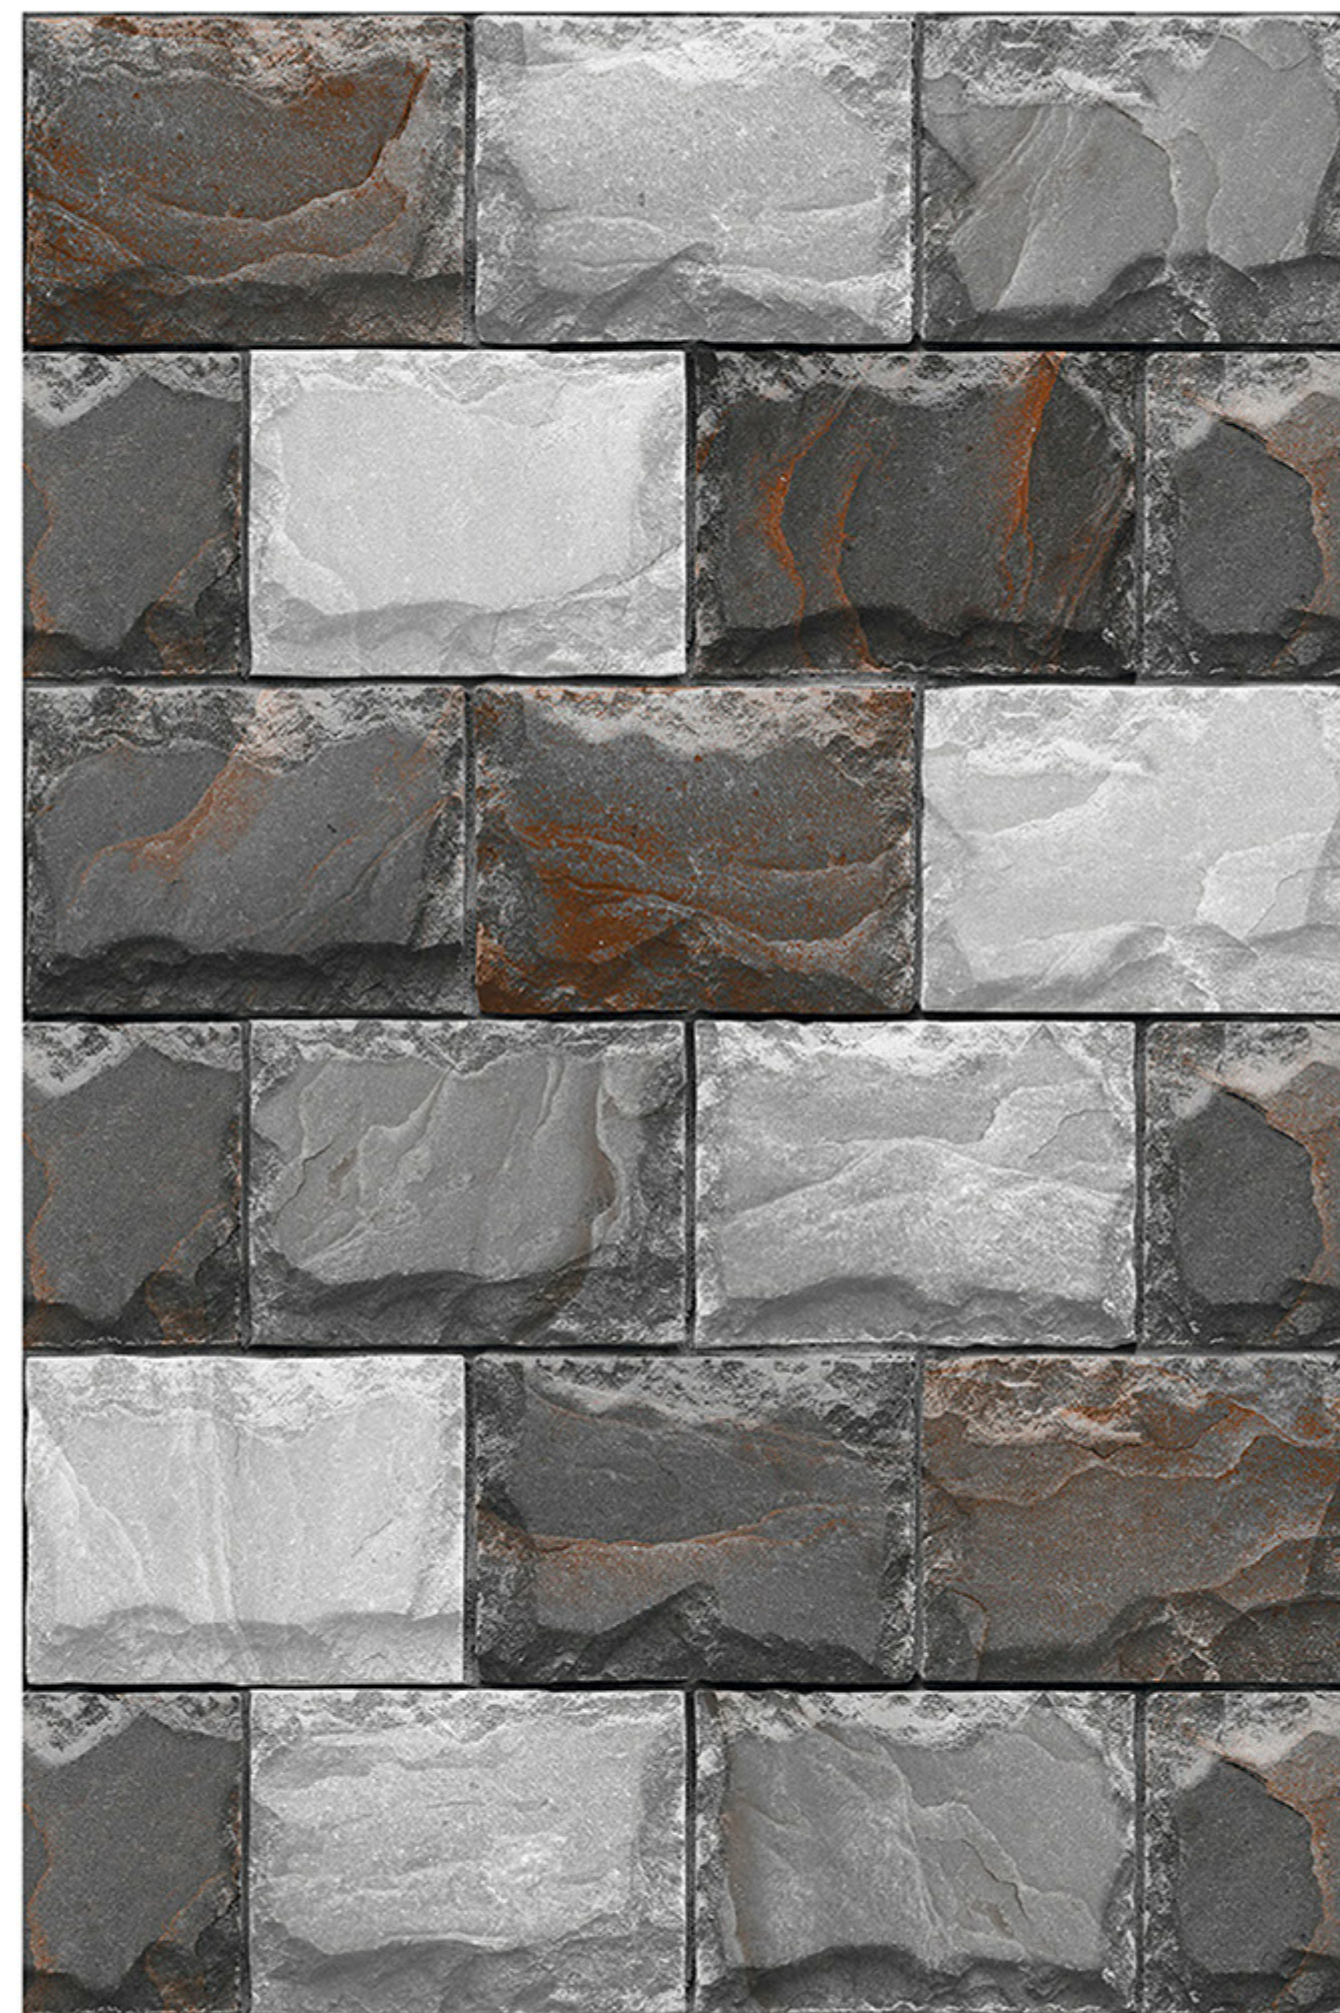

ROME_02

RANDOM
DESIGN

HIGH-DEEP
PUNCH

DURABLE
BODY

NATURAL
LOOK

100%
WATER PROOF