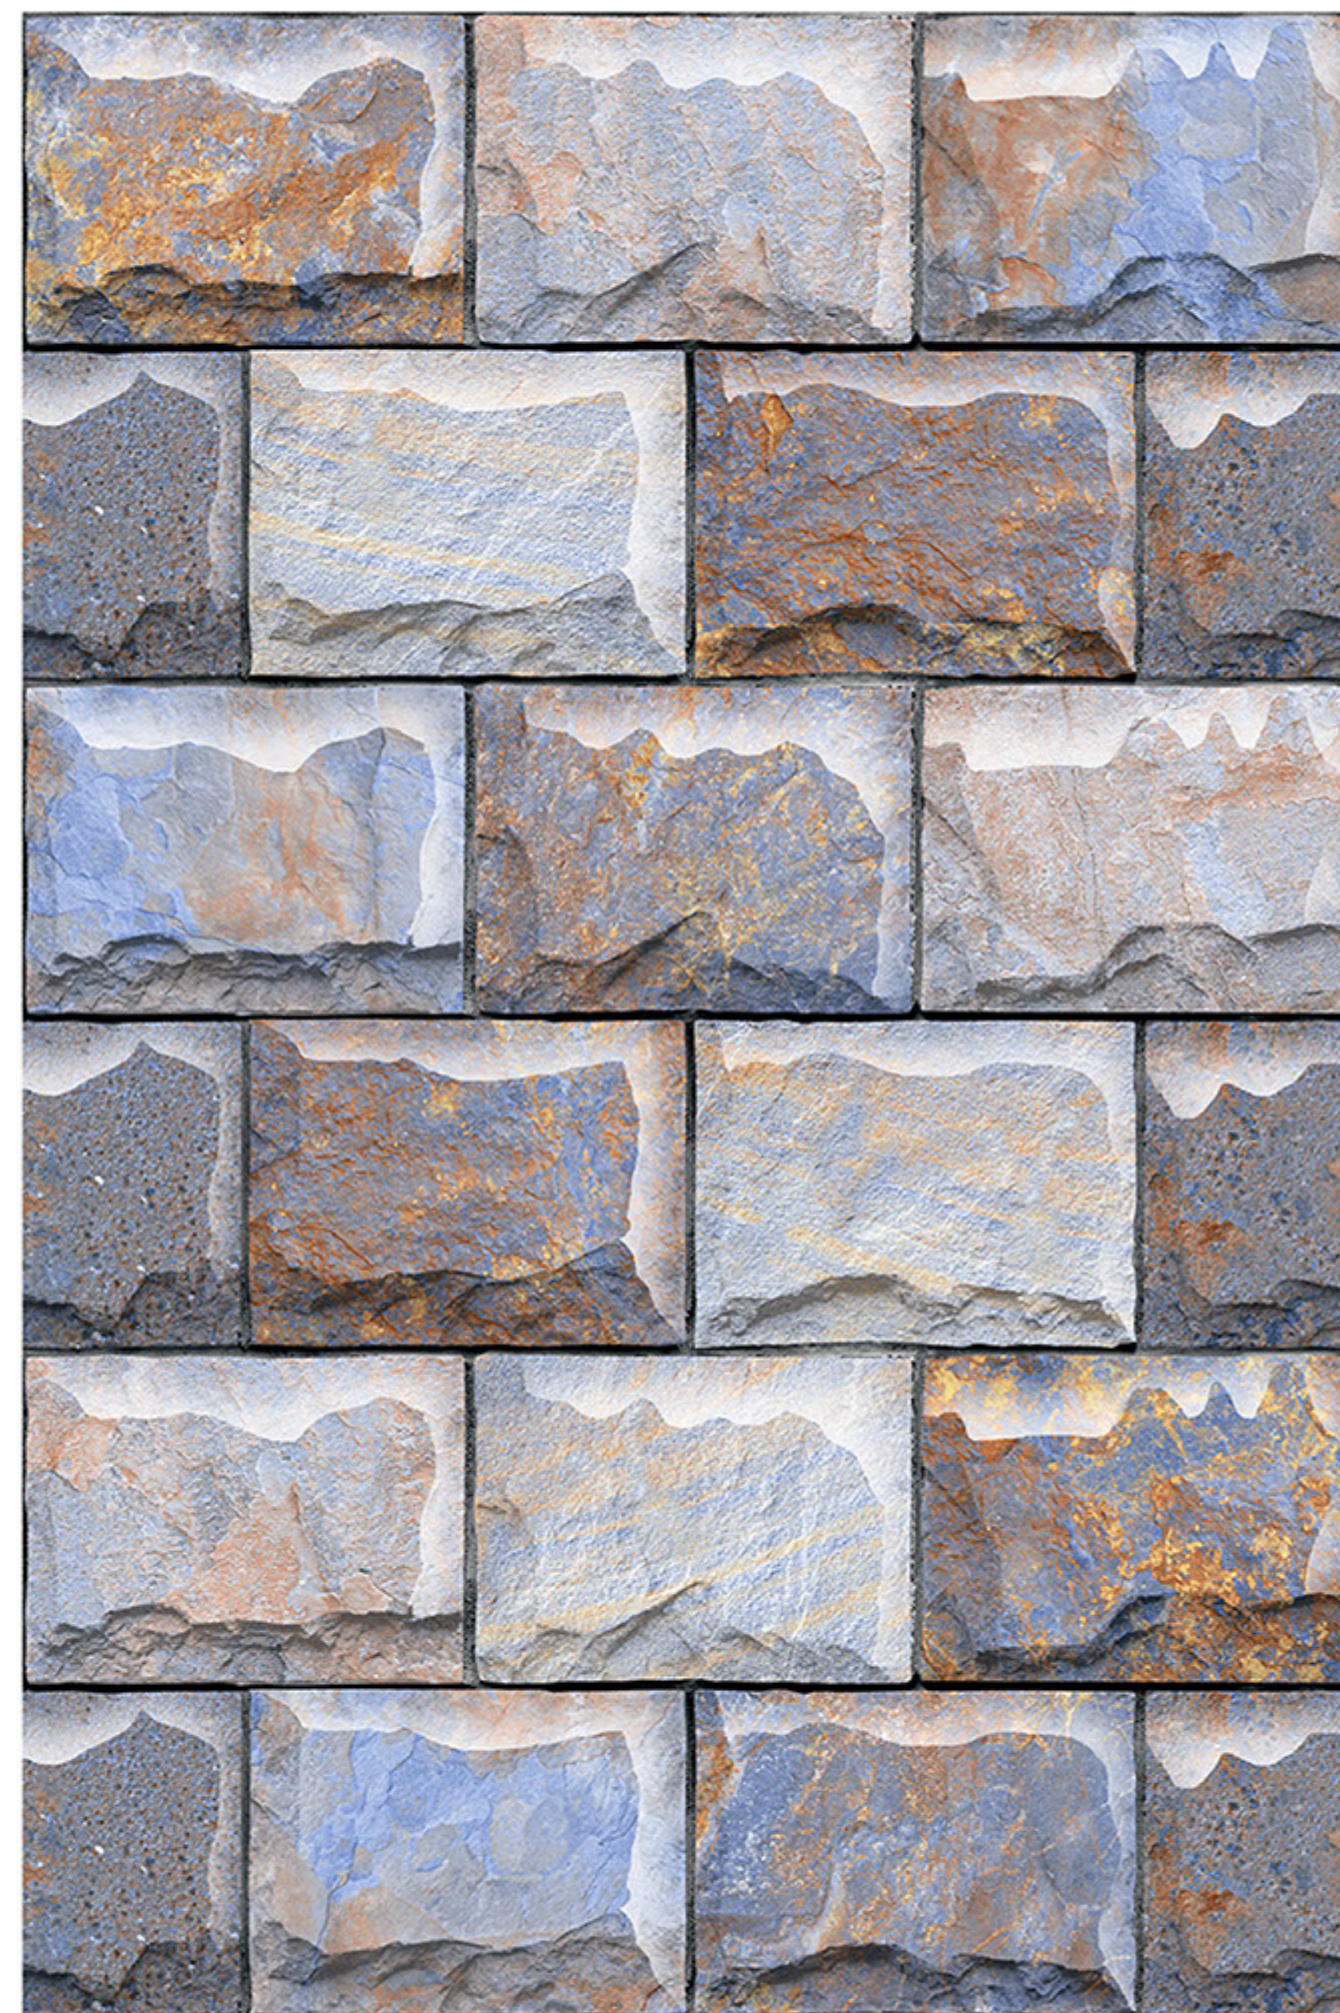

ROME_18

RANDOM
DESIGN

HIGH-DEEP
PUNCH

DURABLE
BODY

NATURAL
LOOK

100%
WATER PROOF