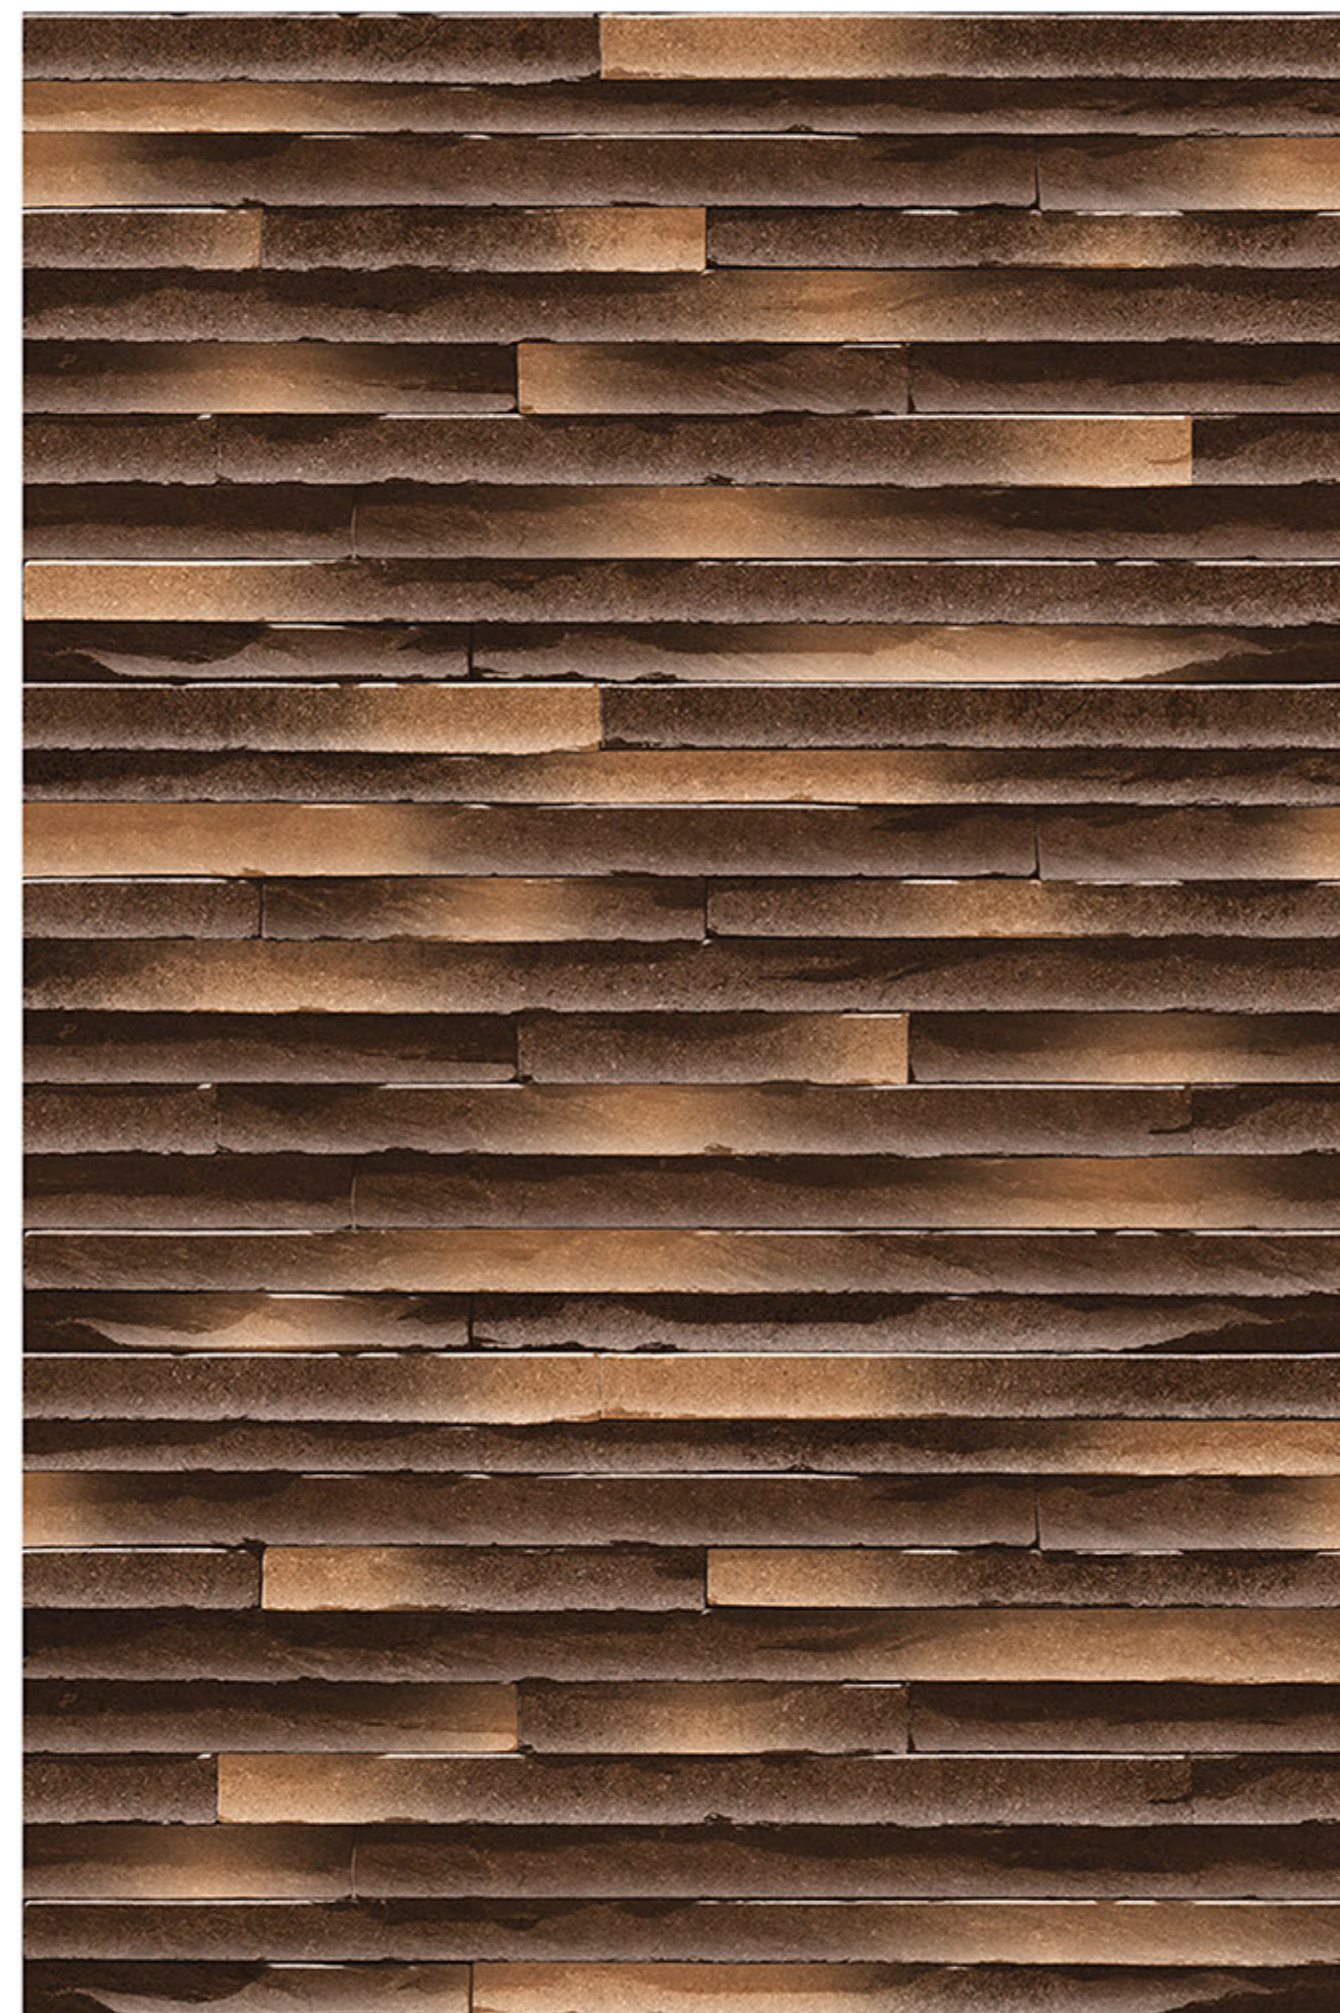

FANO_11

RANDOM
DESIGN

HIGH-DEEP
PUNCH

DURABLE
BODY

NATURAL
LOOK

100%
WATER PROOF