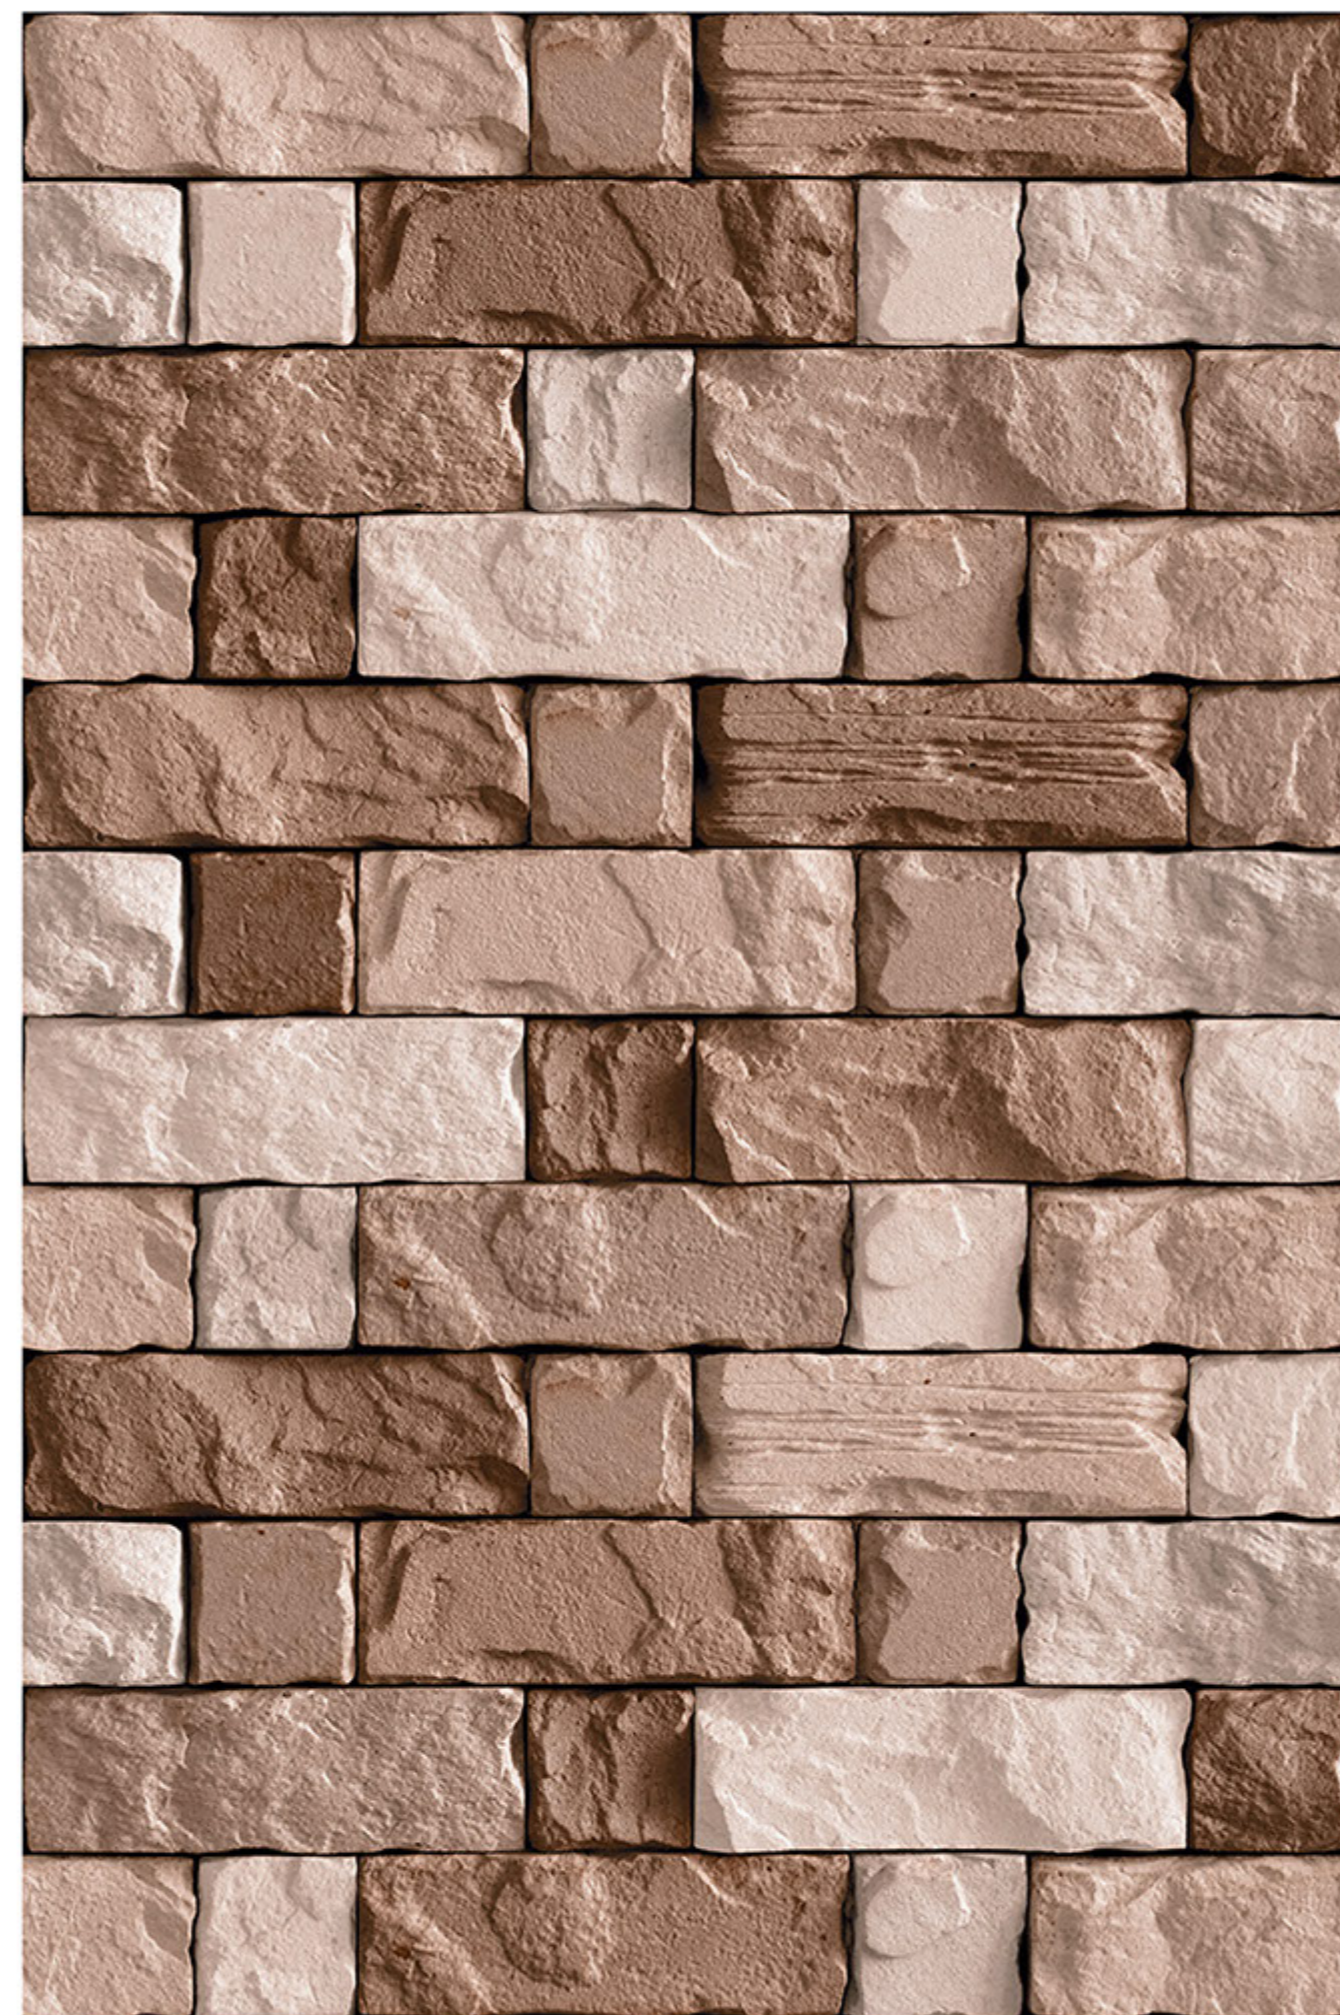

SEVILLA_03

RANDOM
DESIGN

HIGH-DEEP
PUNCH

DURABLE
BODY

NATURAL
LOOK

100%
WATER PROOF