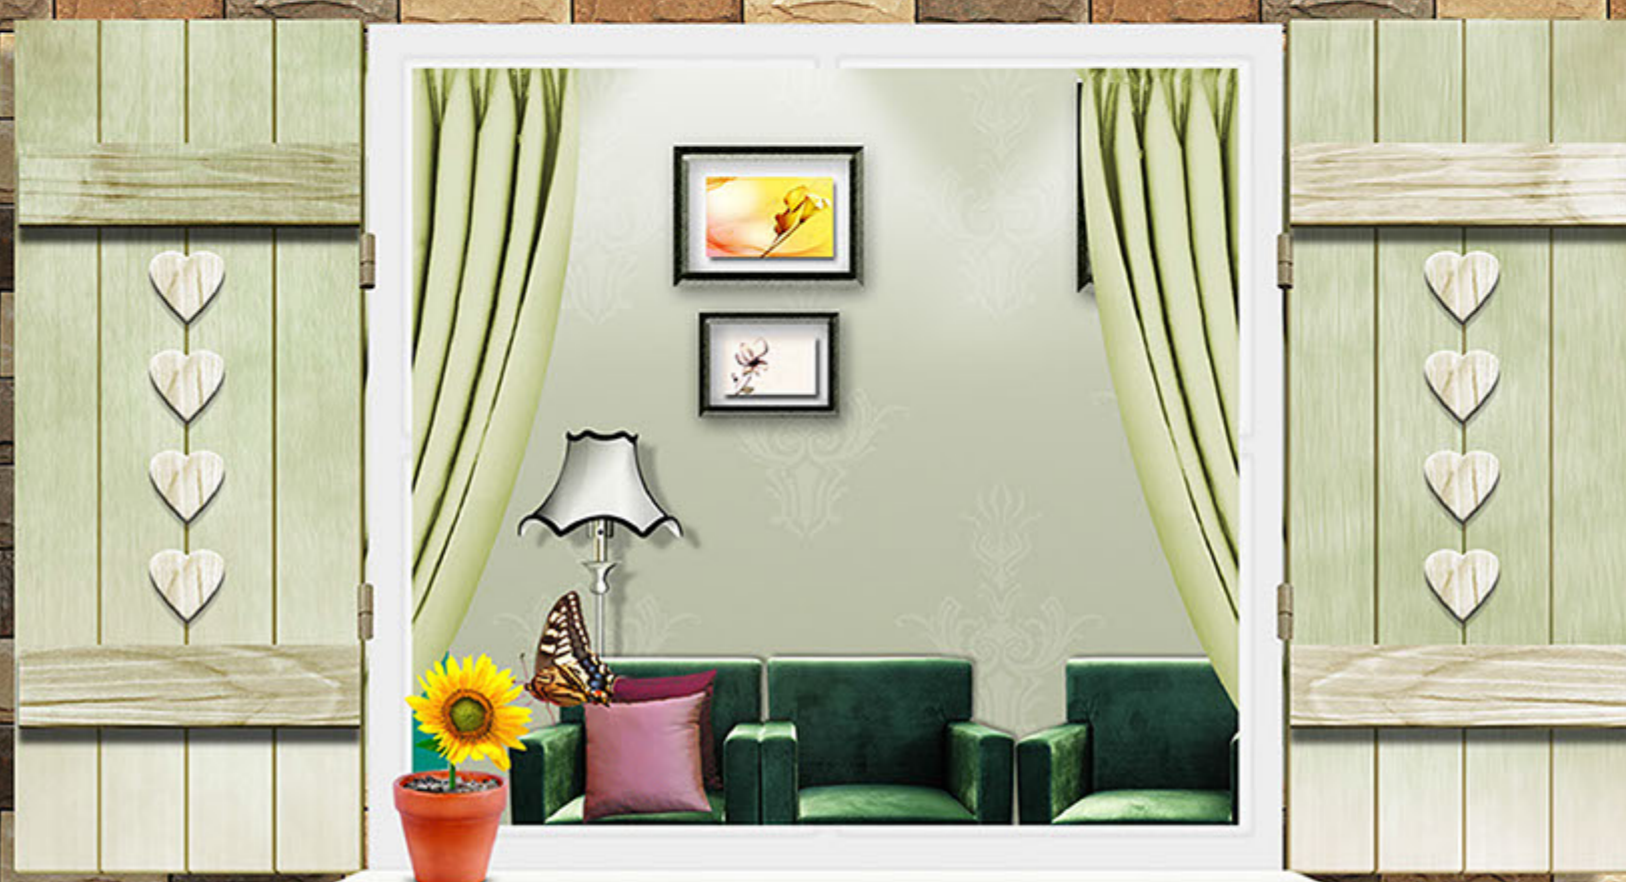

# TARRAGONA\_05

RANDOM  
DESIGN

HIGH-DEEP  
PUNCH

DURABLE  
BODY

NATURAL  
LOOK

100%  
WATER PROOF

HOUSE