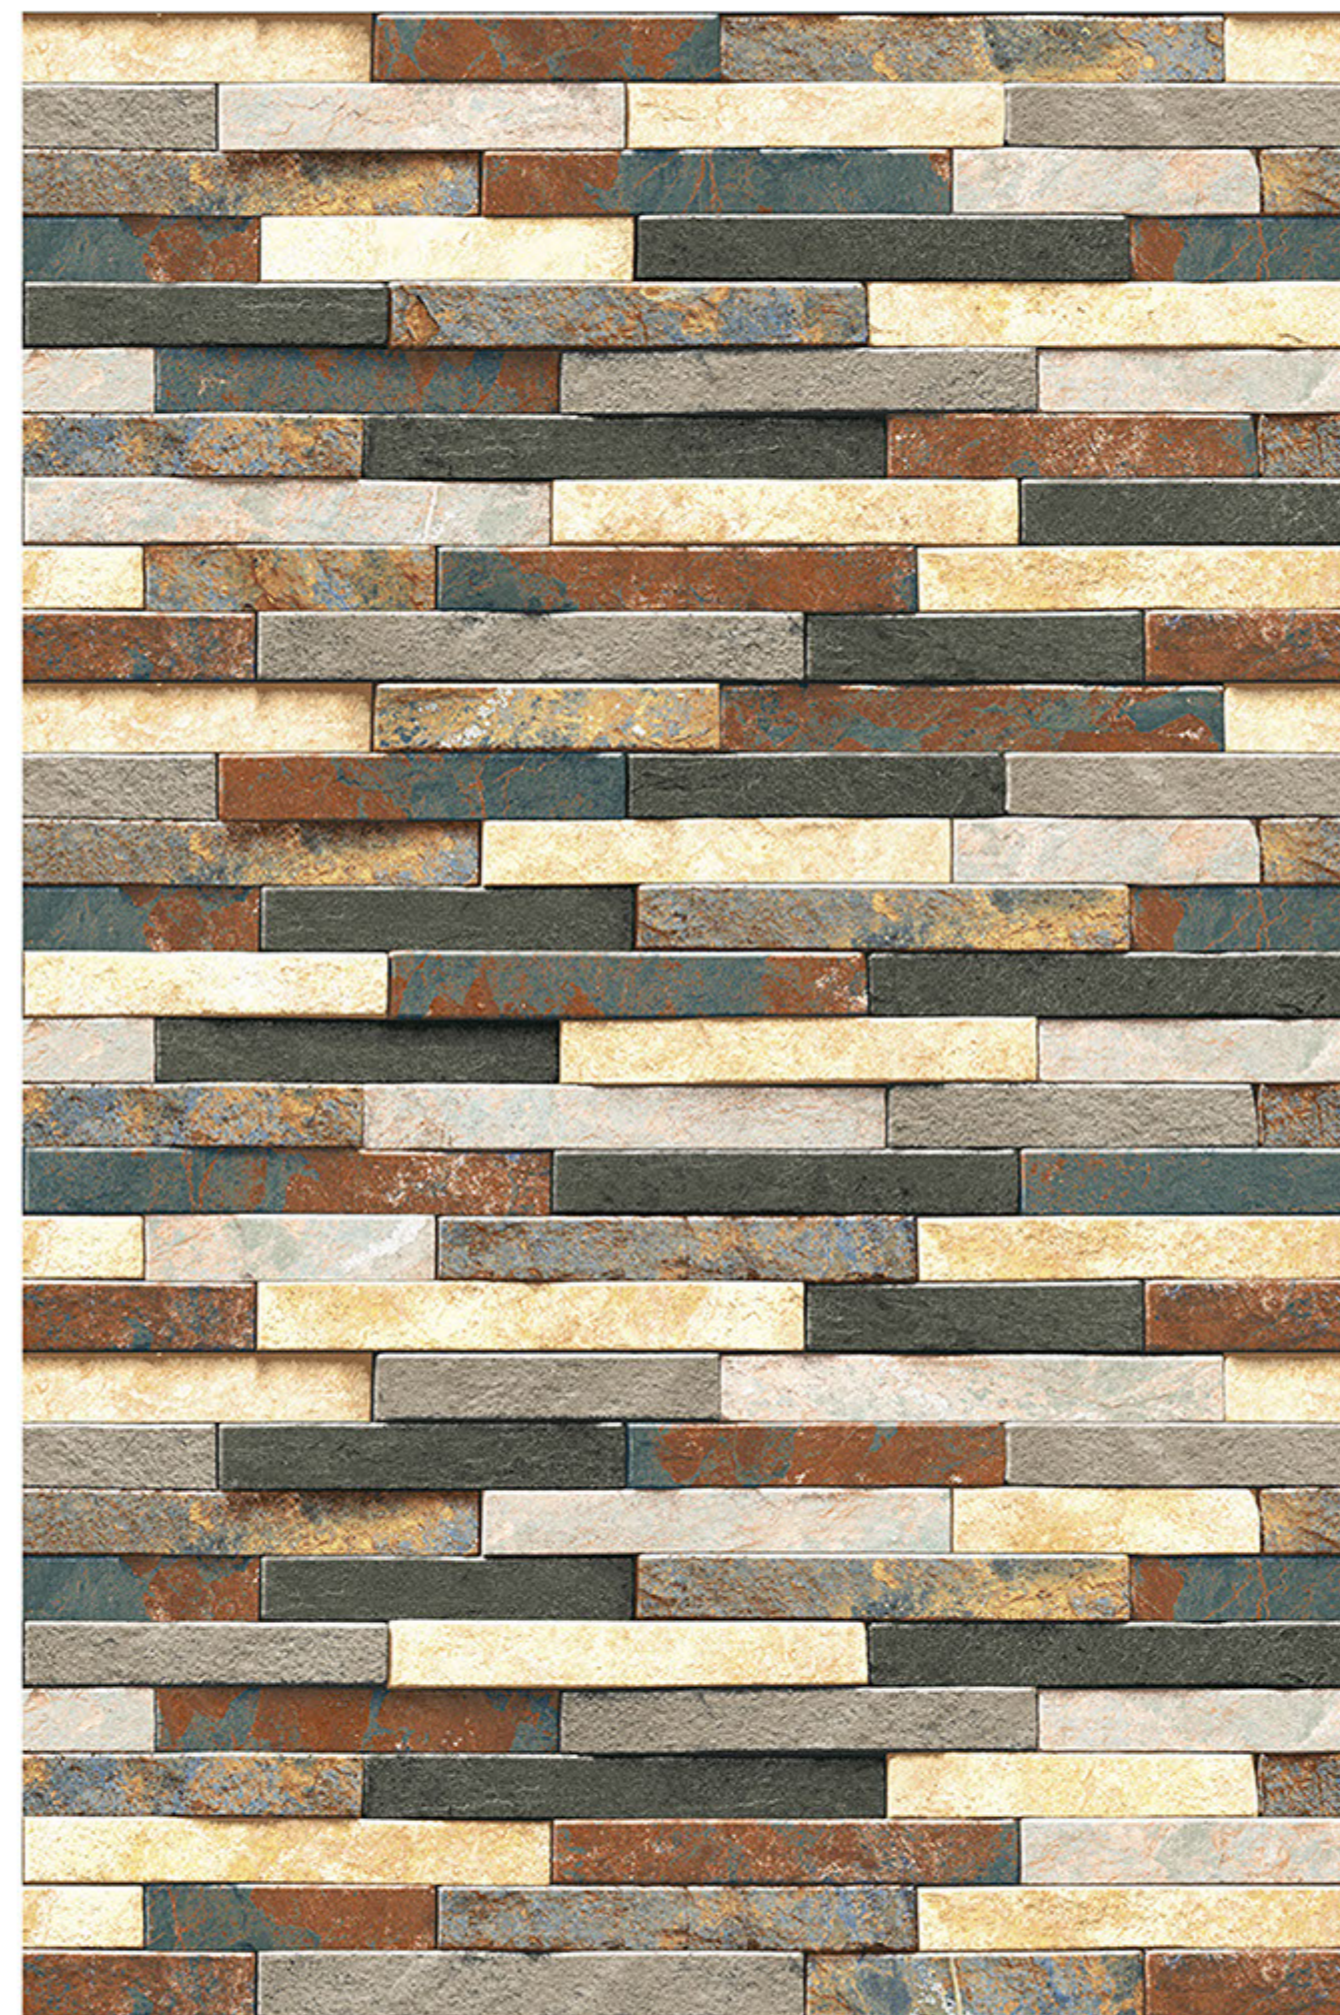

# TARRASA\_19

RANDOM  
DESIGN

HIGH-DEEP  
PUNCH

DURABLE  
BODY

NATURAL  
LOOK

100%  
WATER PROOF