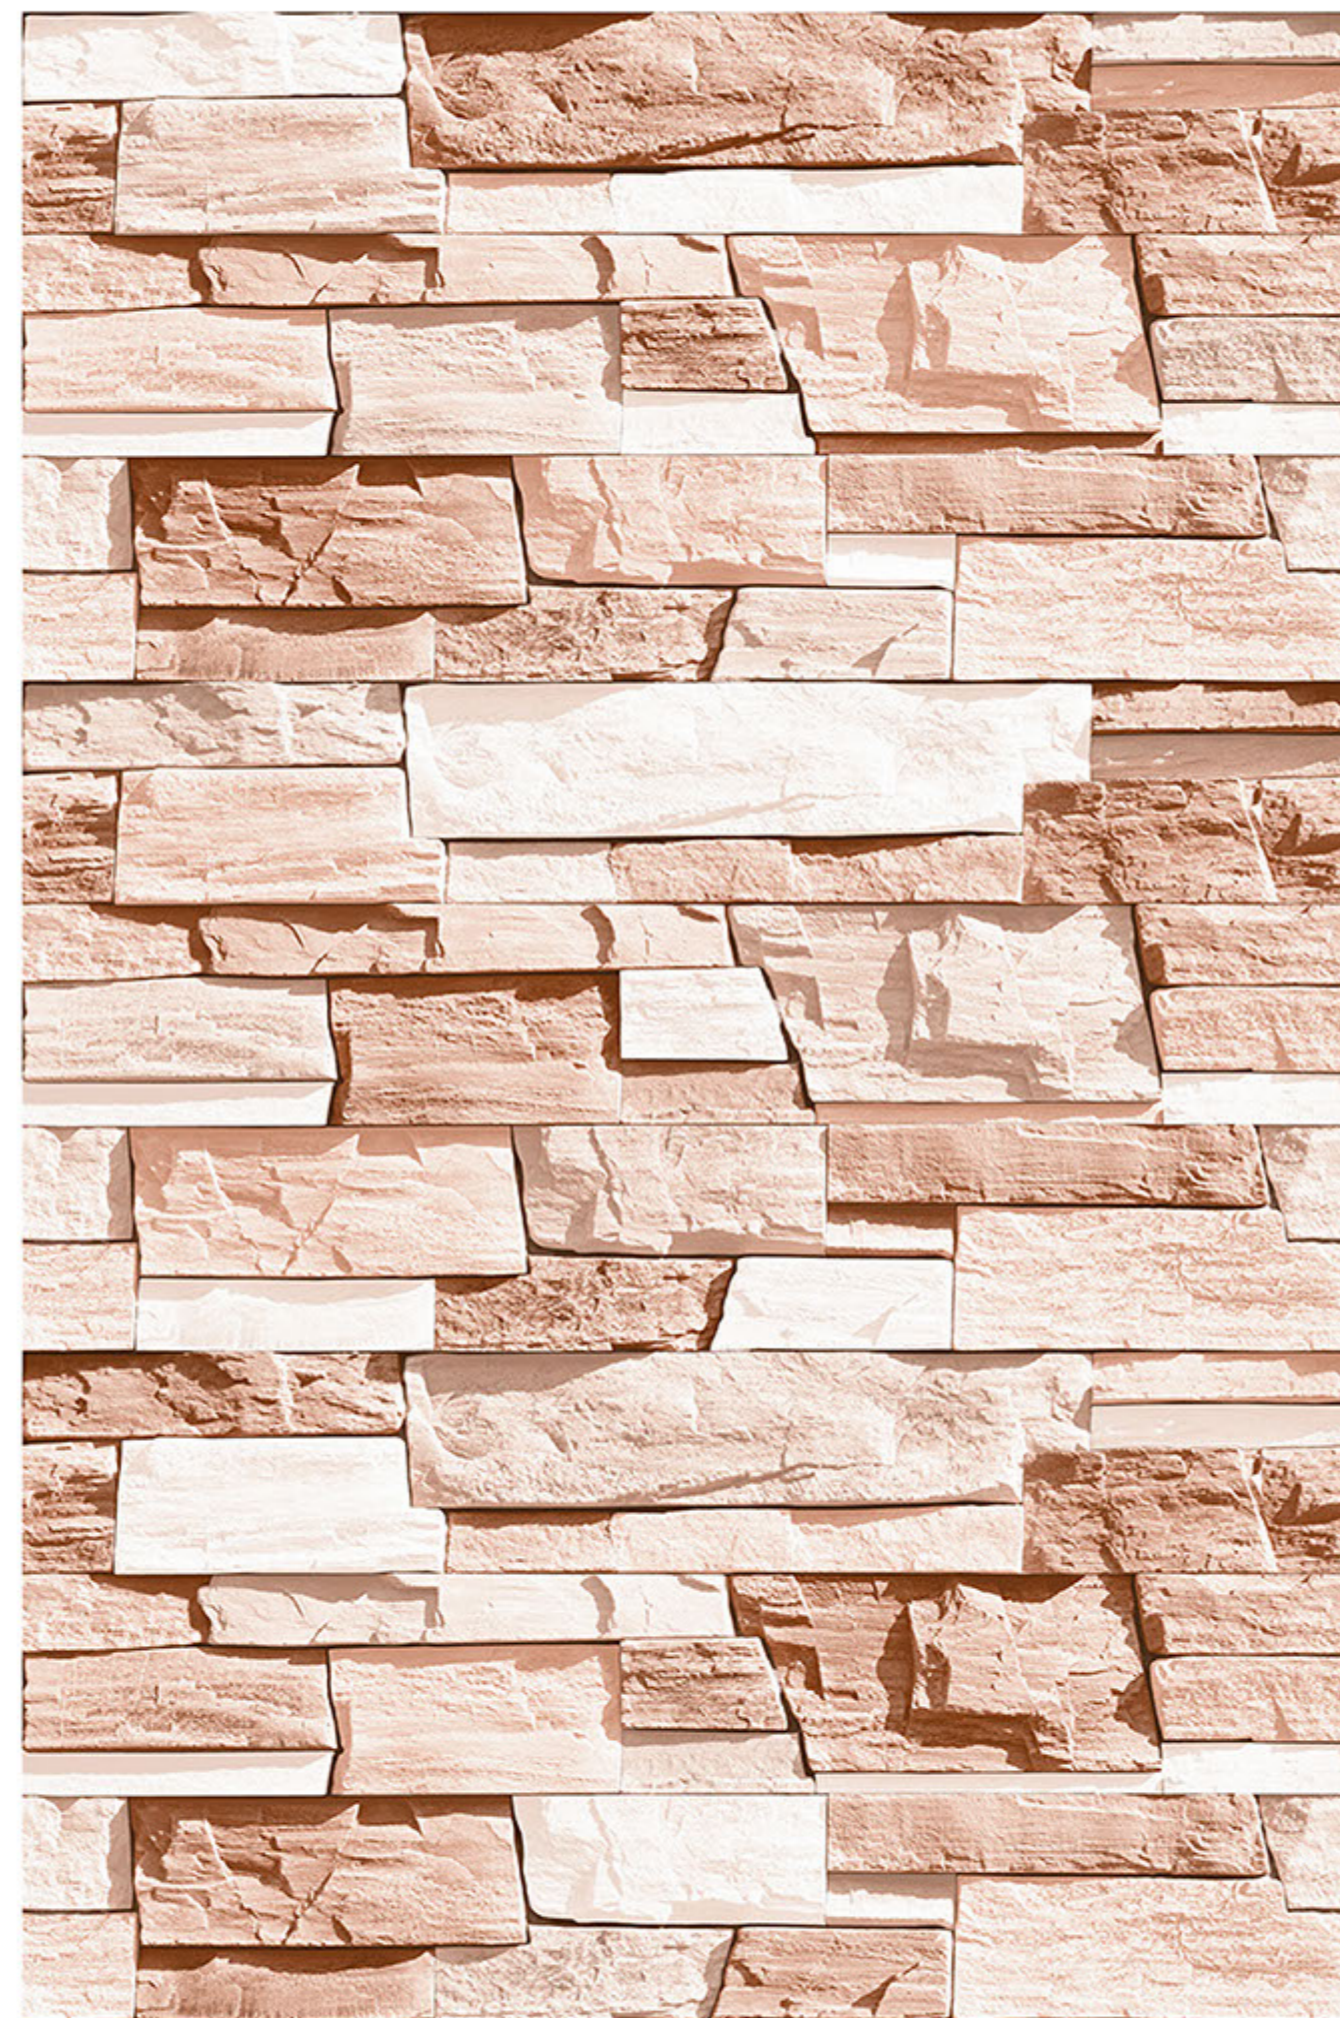

VIGO_06

RANDOM
DESIGN

HIGH-DEEP
PUNCH

DURABLE
BODY

NATURAL
LOOK

100%
WATER PROOF