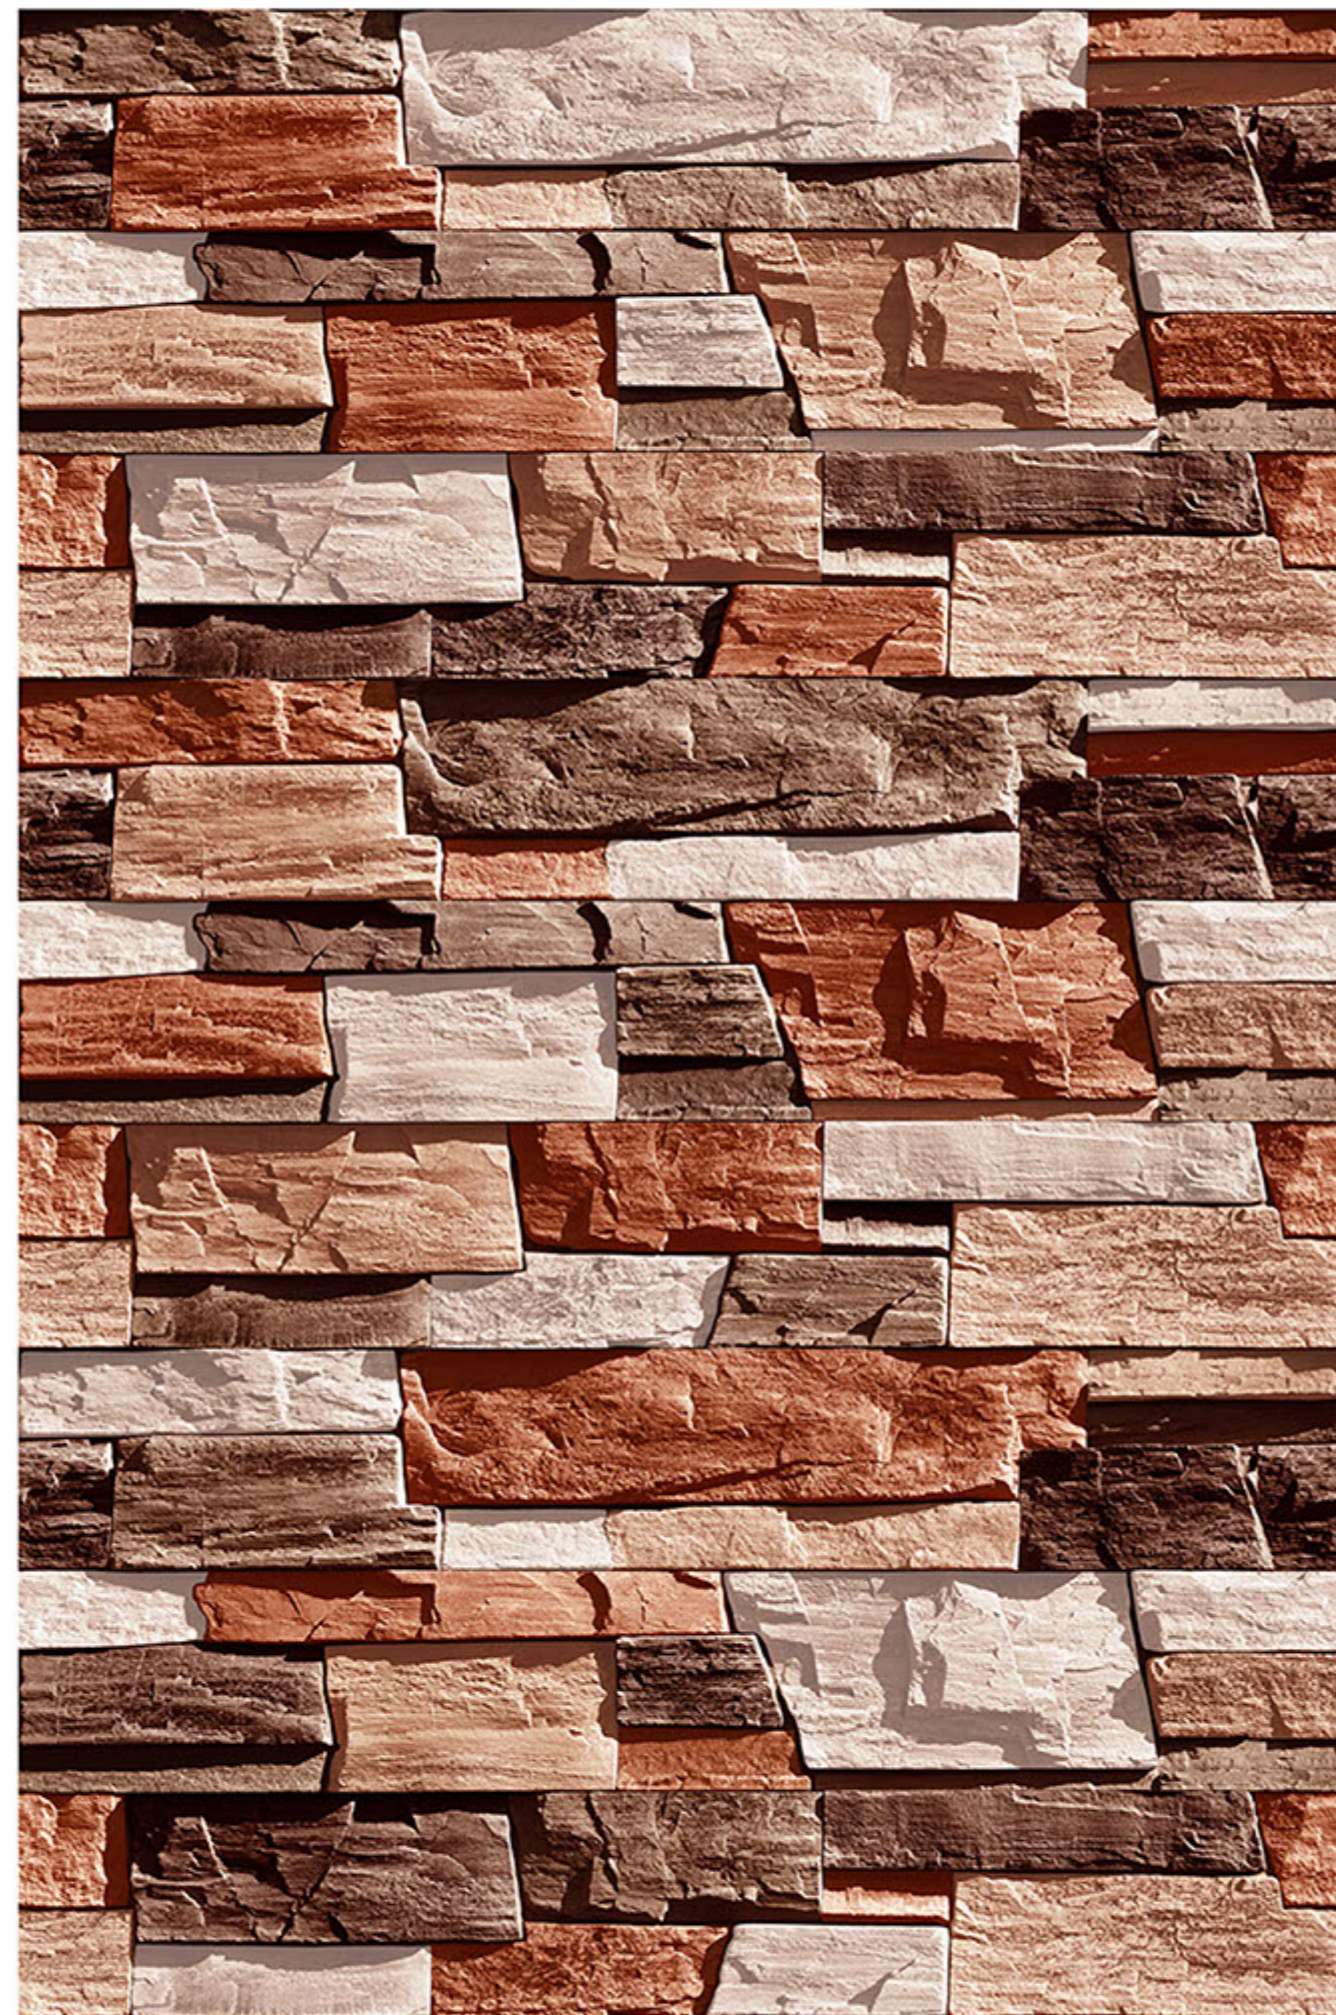

100%  
WATER PROOF

VIGO\_03

RANDOM  
DESIGN

HIGH-DEEP  
PUNCH

DURABLE  
BODY

NATURAL  
LOOK

100%  
WATER PROOF

VIGO\_04