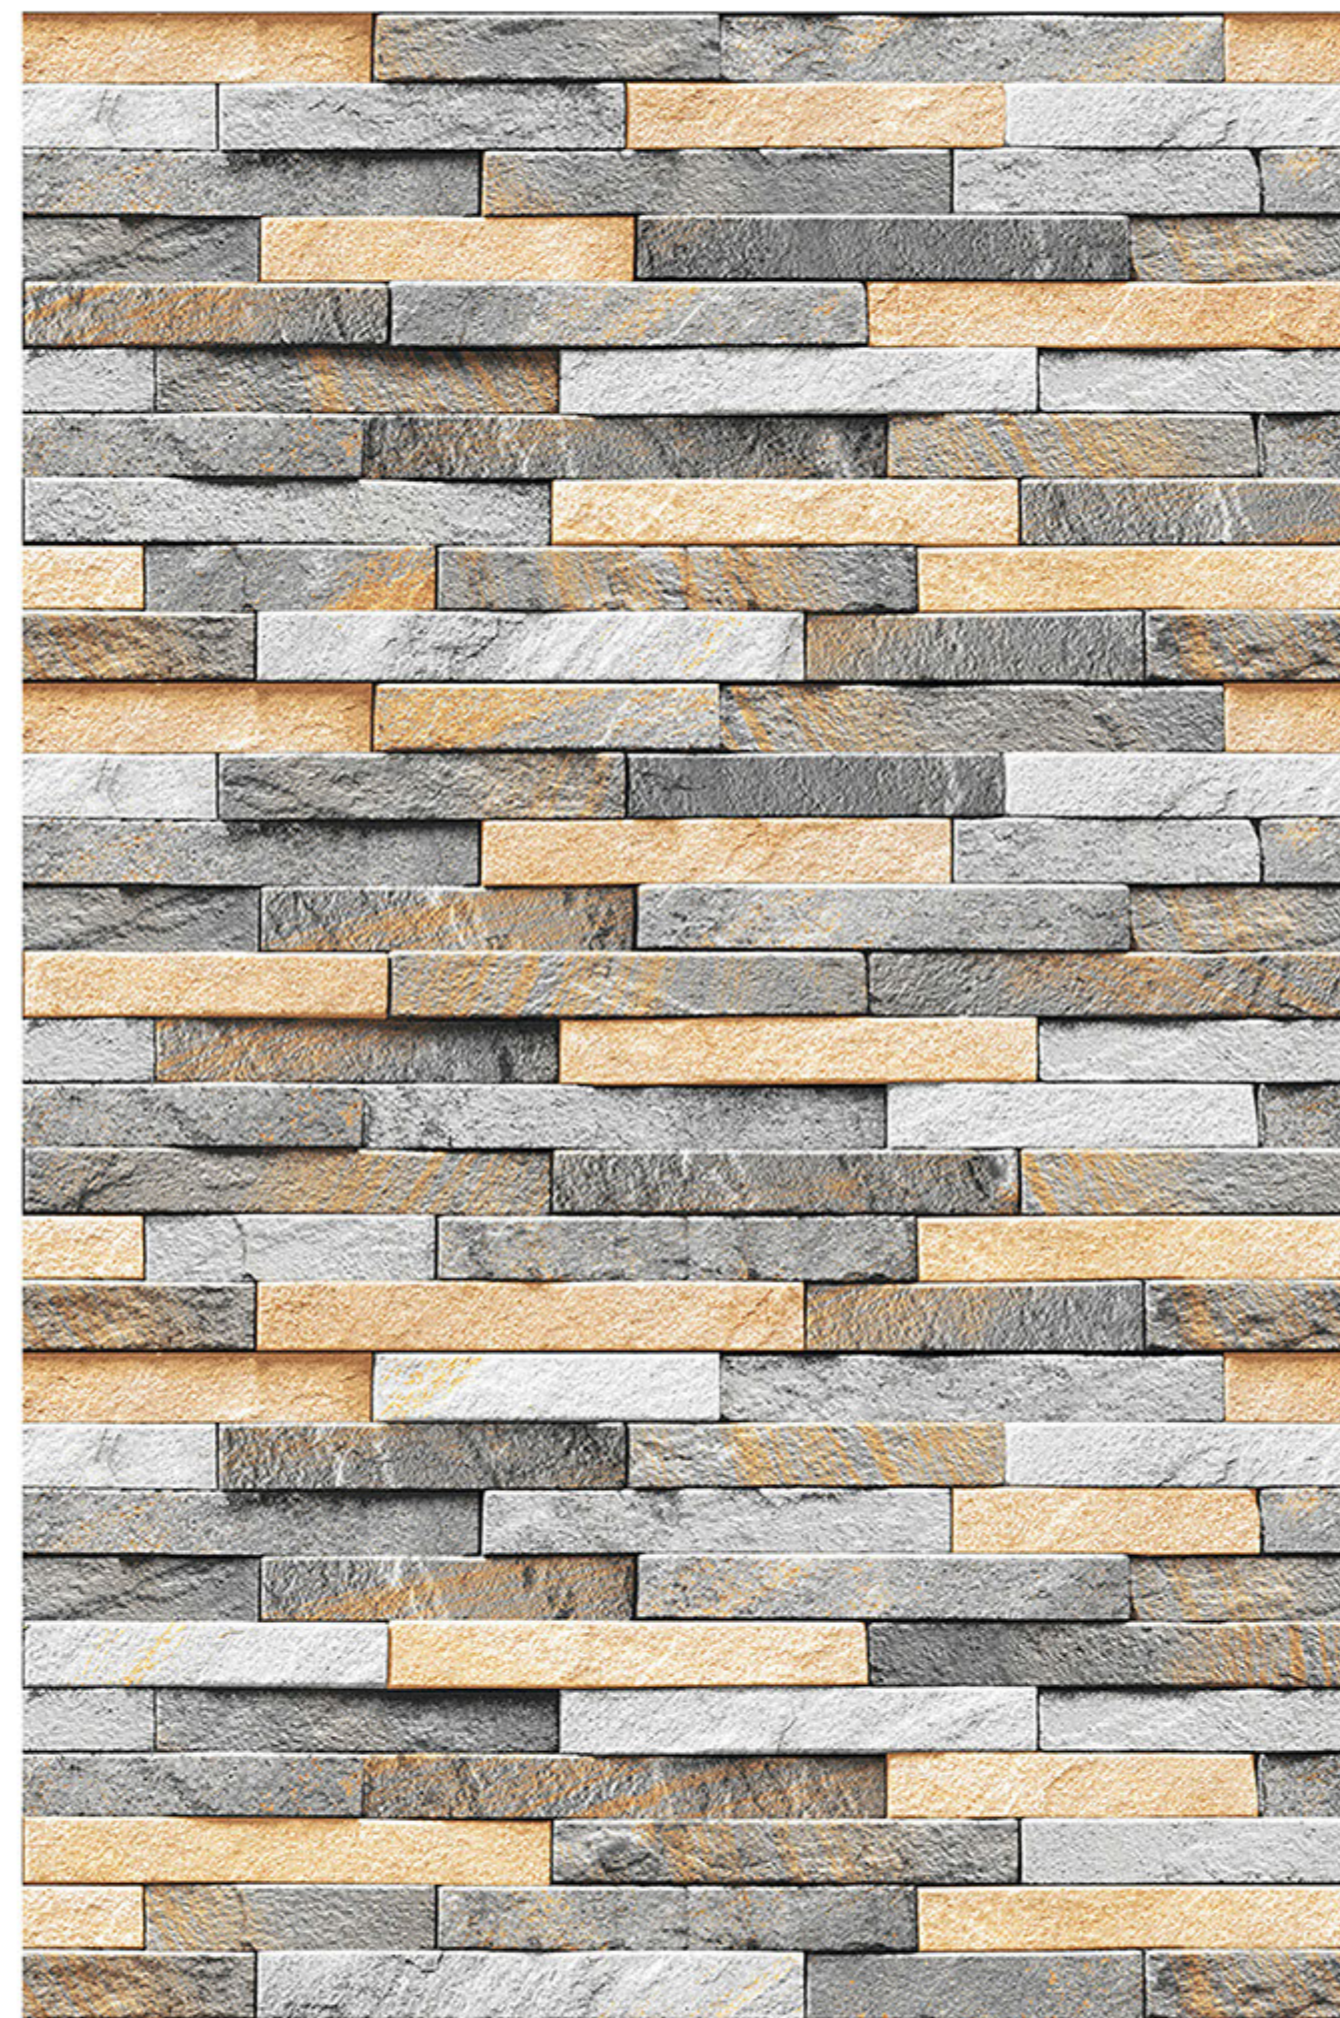

# TARRASA\_07

RANDOM  
DESIGN

HIGH-DEEP  
PUNCH

DURABLE  
BODY

NATURAL  
LOOK

100%  
WATER PROOF