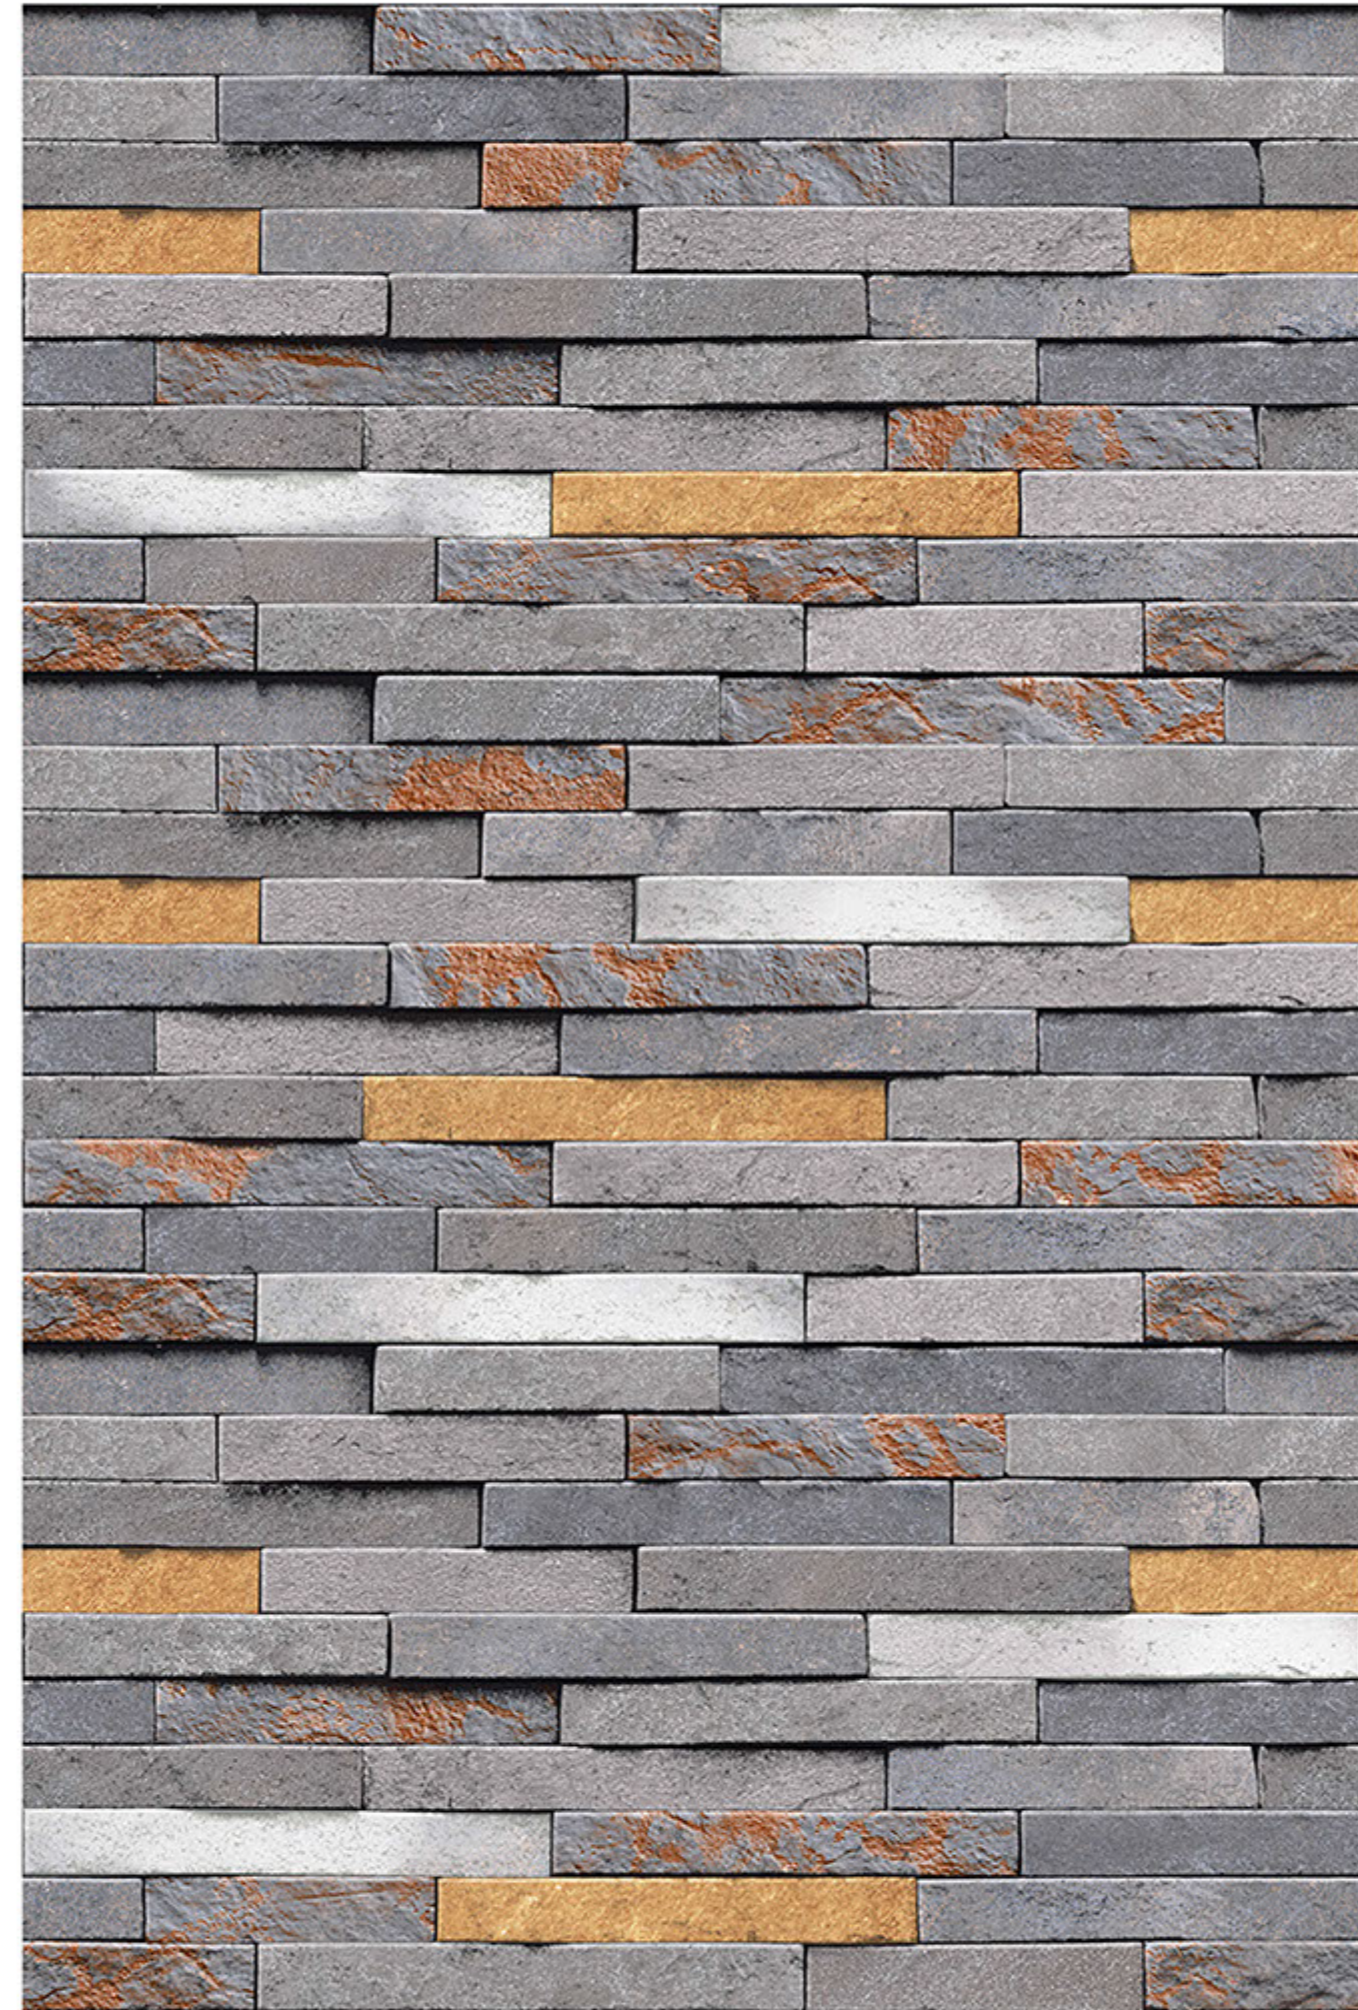

# TARRASA\_12

RANDOM  
DESIGN

HIGH-DEEP  
PUNCH

DURABLE  
BODY

NATURAL  
LOOK

100%  
WATER PROOF