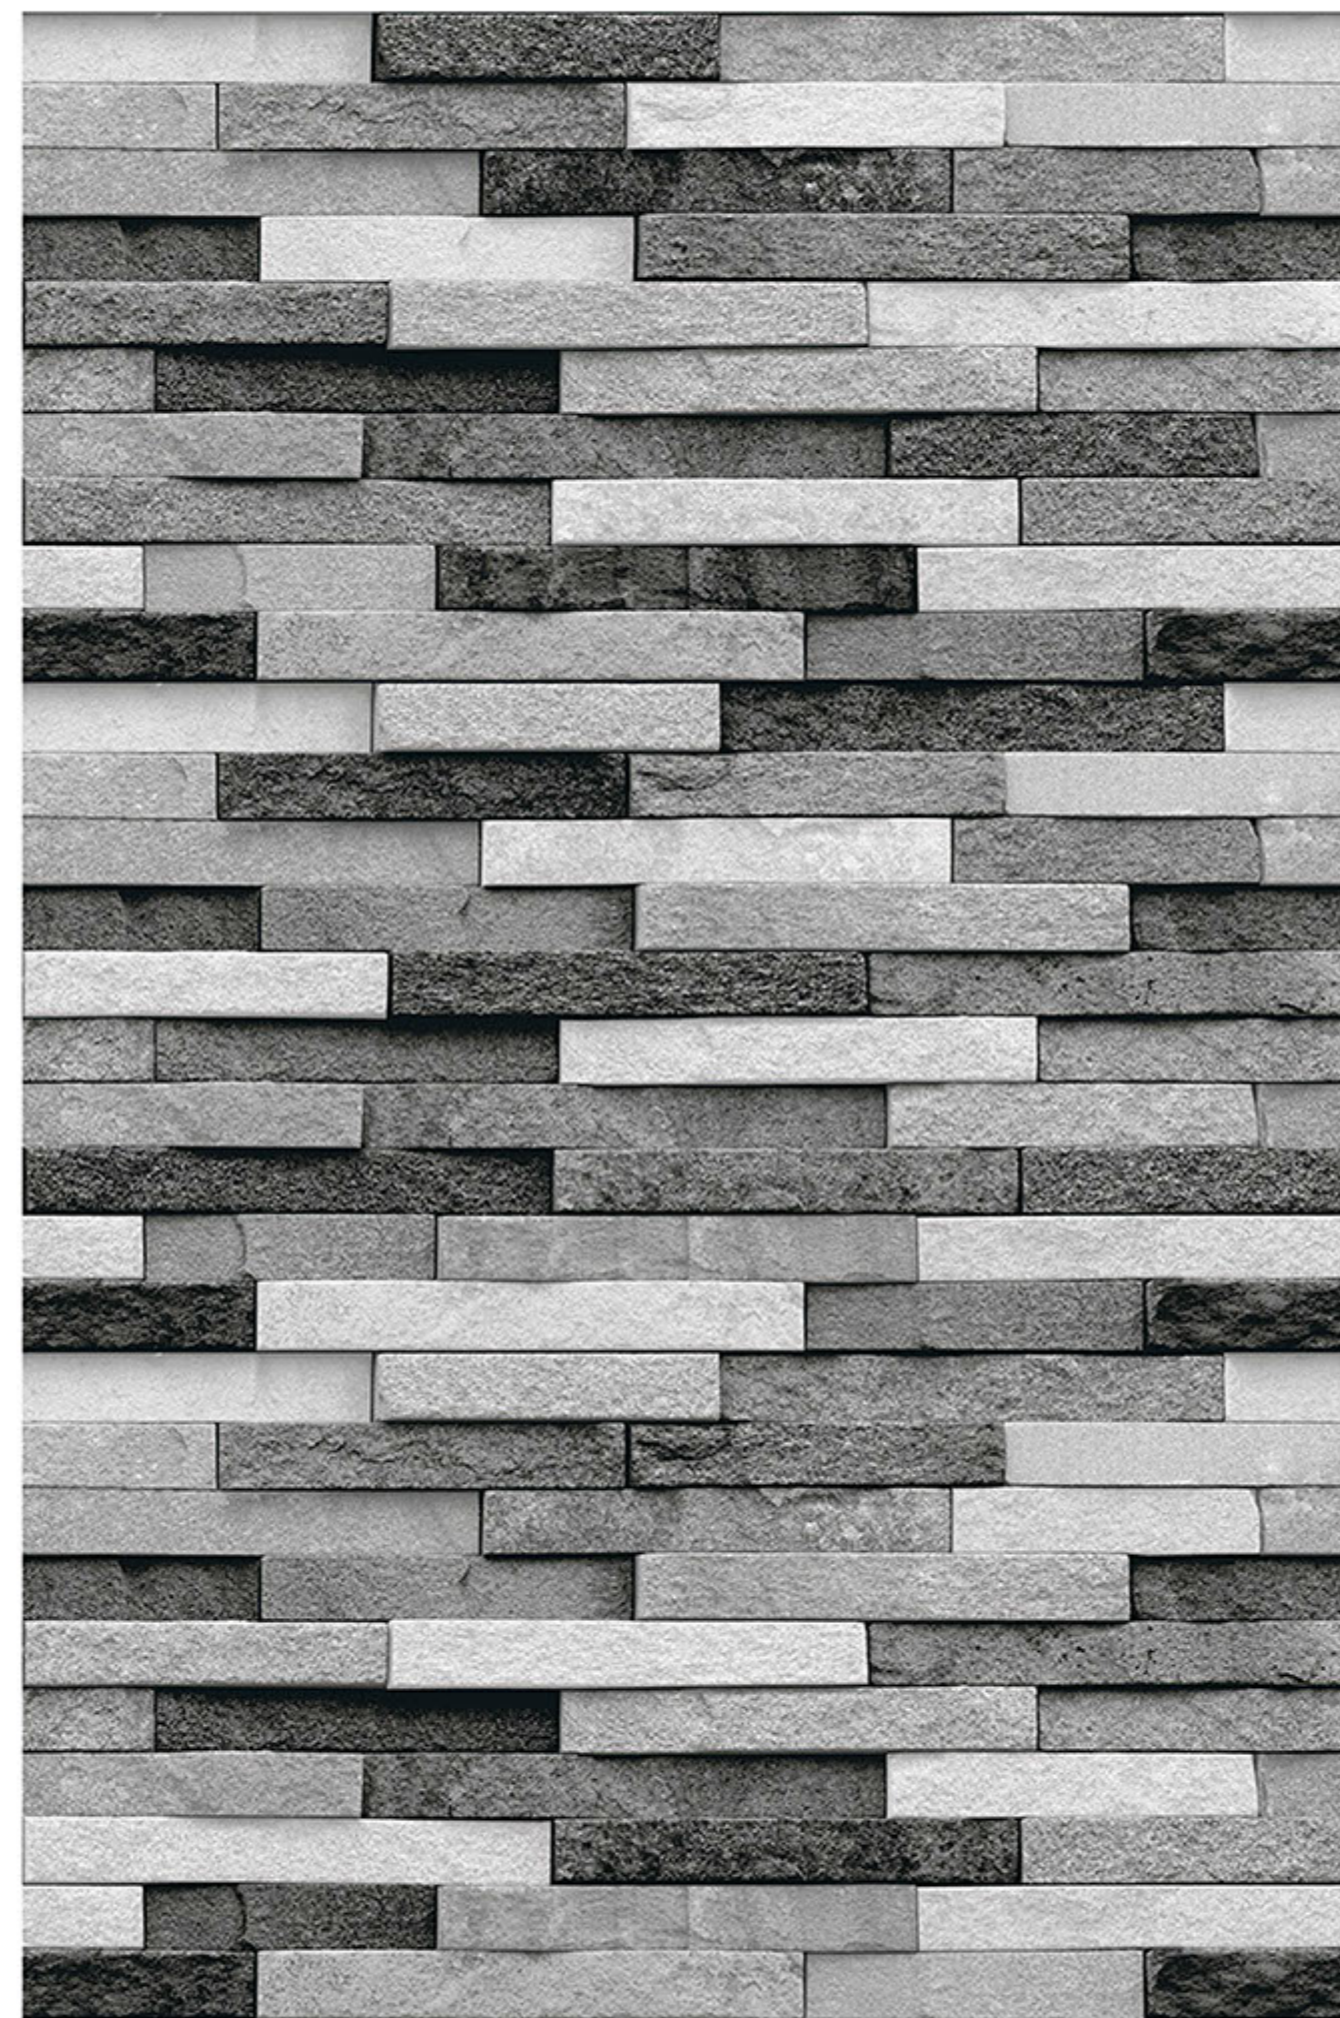

# TARRASA\_05

RANDOM  
DESIGN

HIGH-DEEP  
PUNCH

DURABLE  
BODY

NATURAL  
LOOK

100%  
WATER PROOF