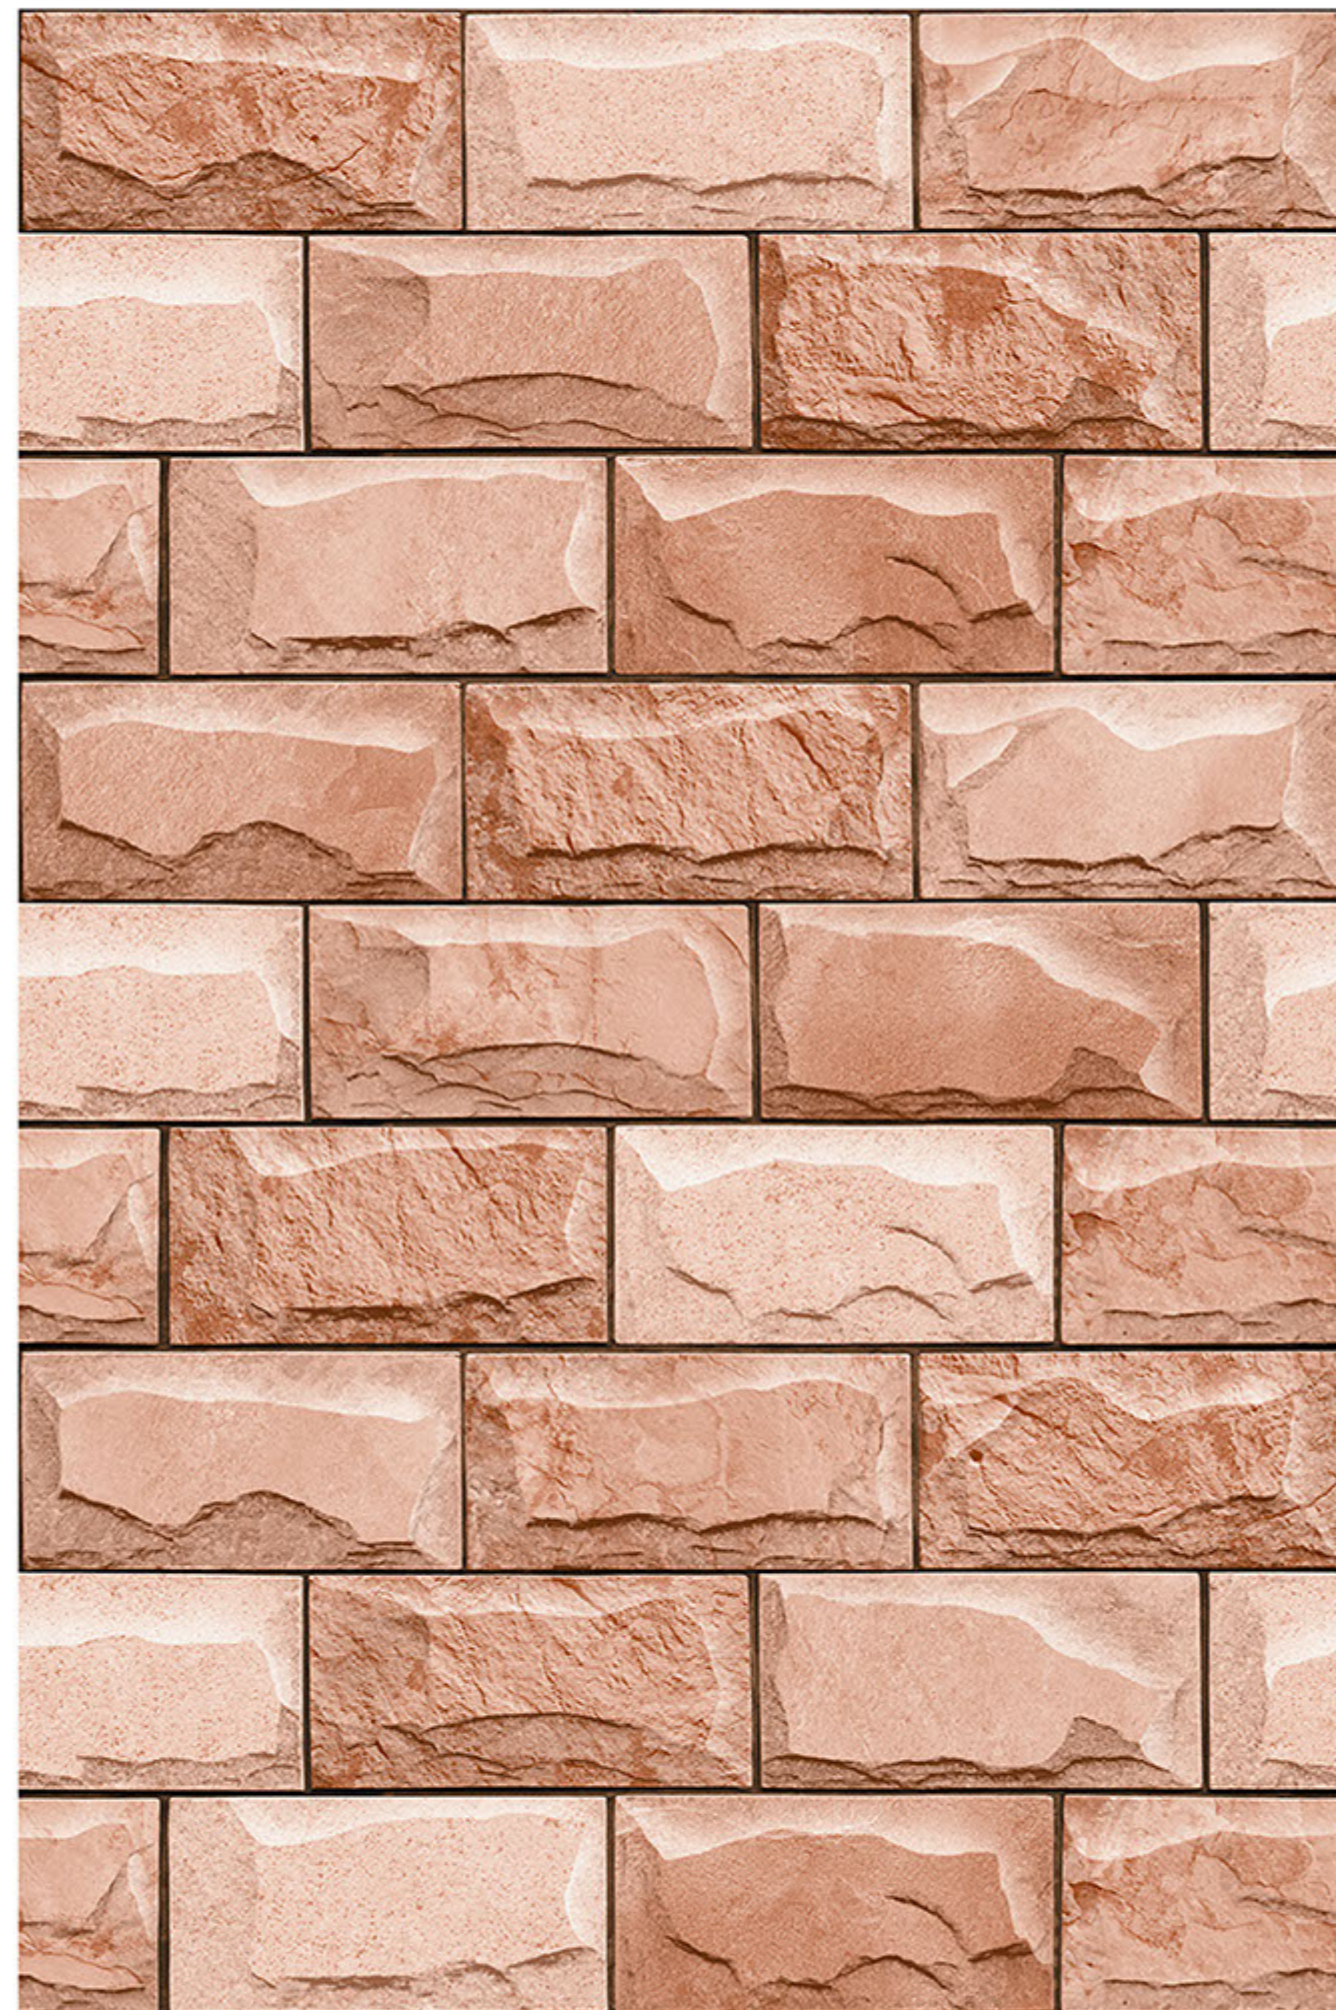

# TARRAGONA\_16

RANDOM  
DESIGN

HIGH-DEEP  
PUNCH

DURABLE  
BODY

NATURAL  
LOOK

100%  
WATER PROOF