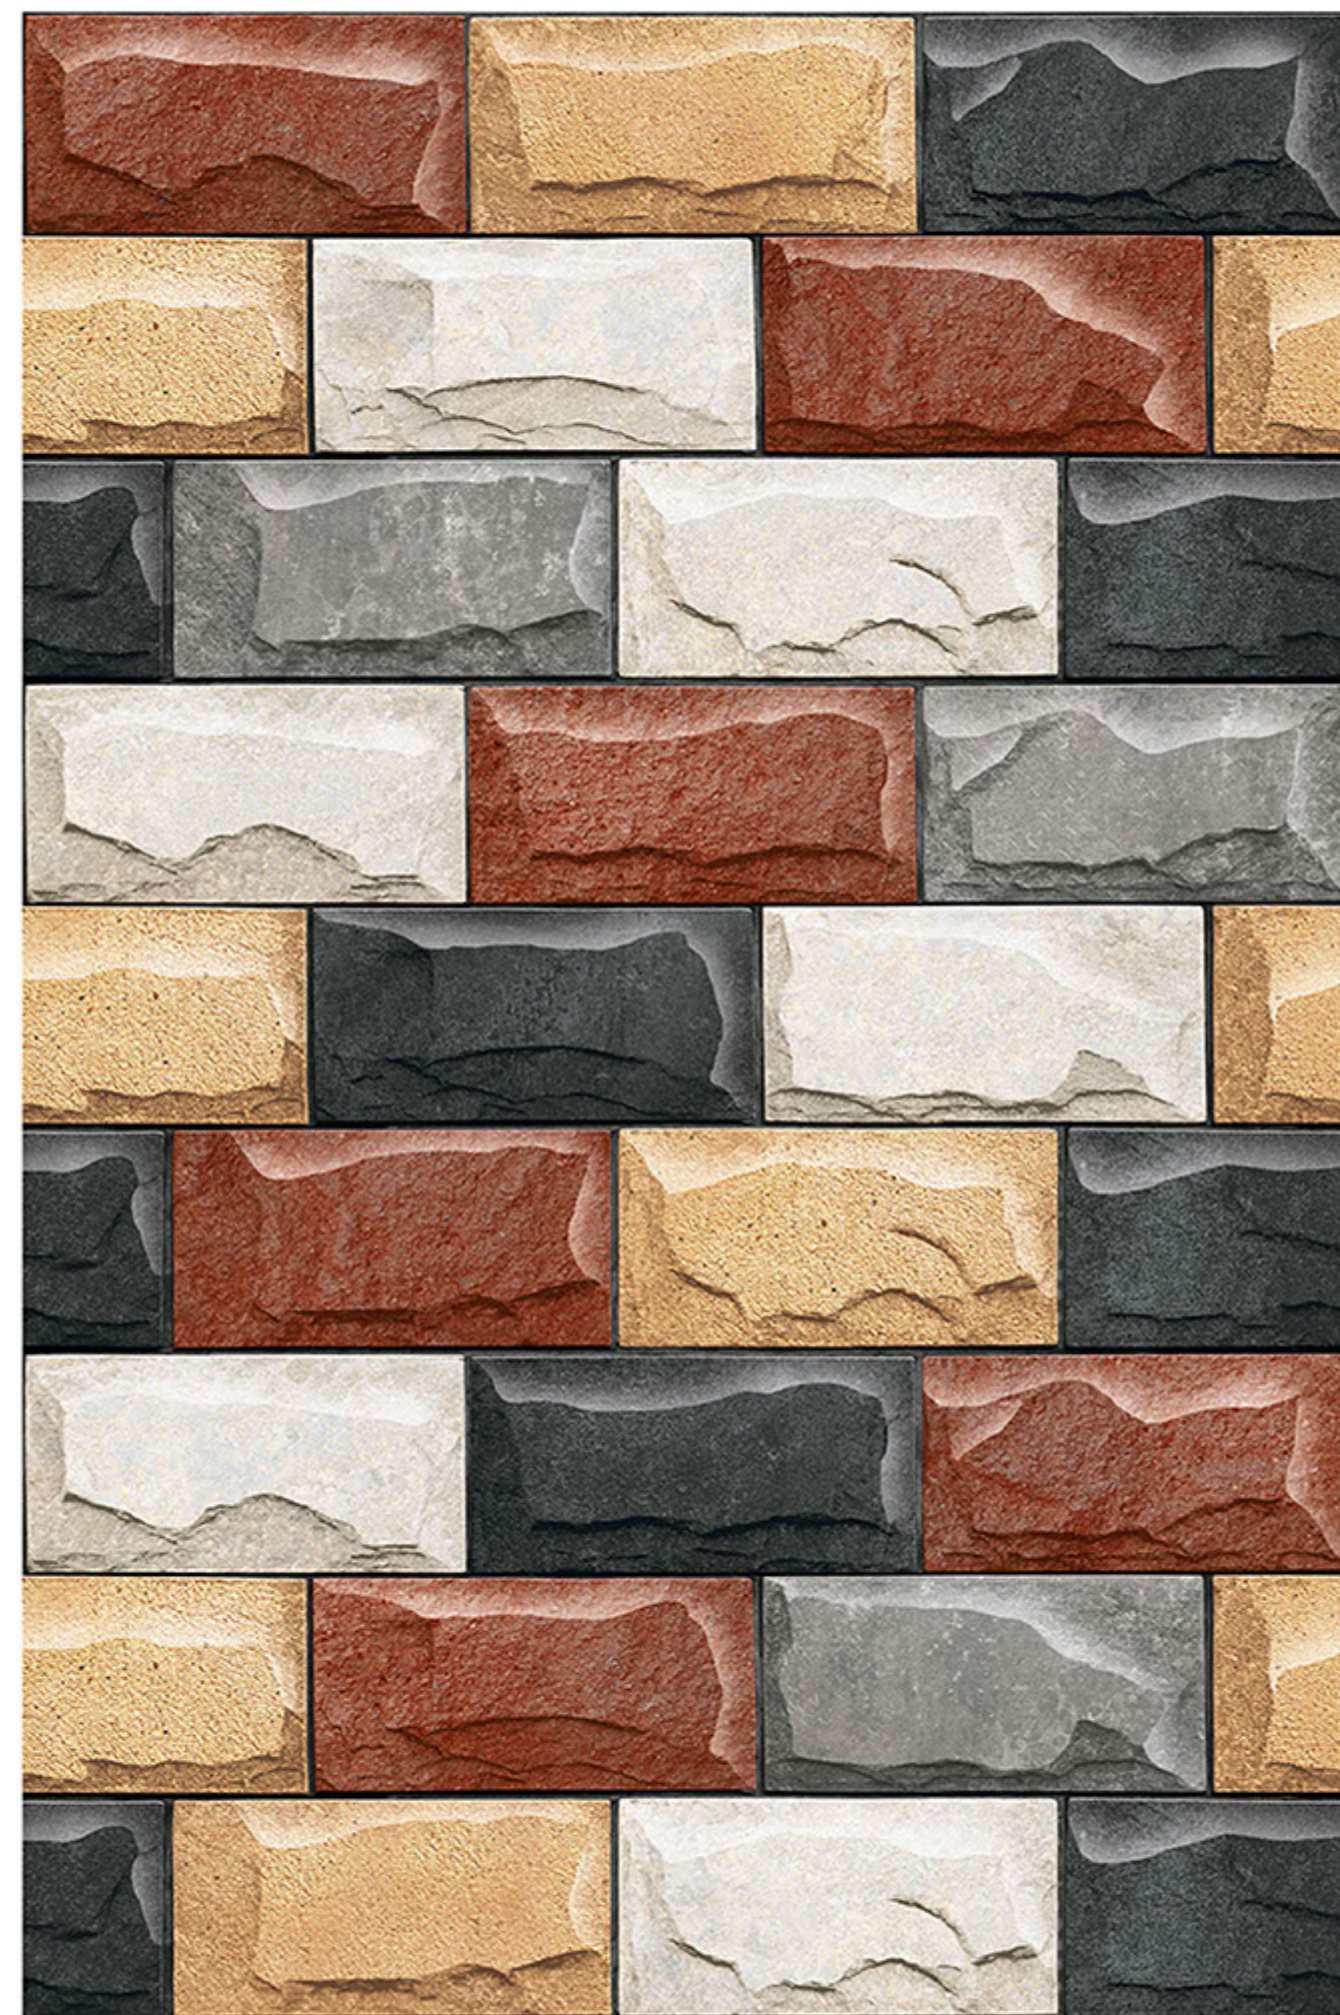

# TARRAGONA\_13

RANDOM  
DESIGN

HIGH-DEEP  
PUNCH

DURABLE  
BODY

NATURAL  
LOOK

100%  
WATER PROOF