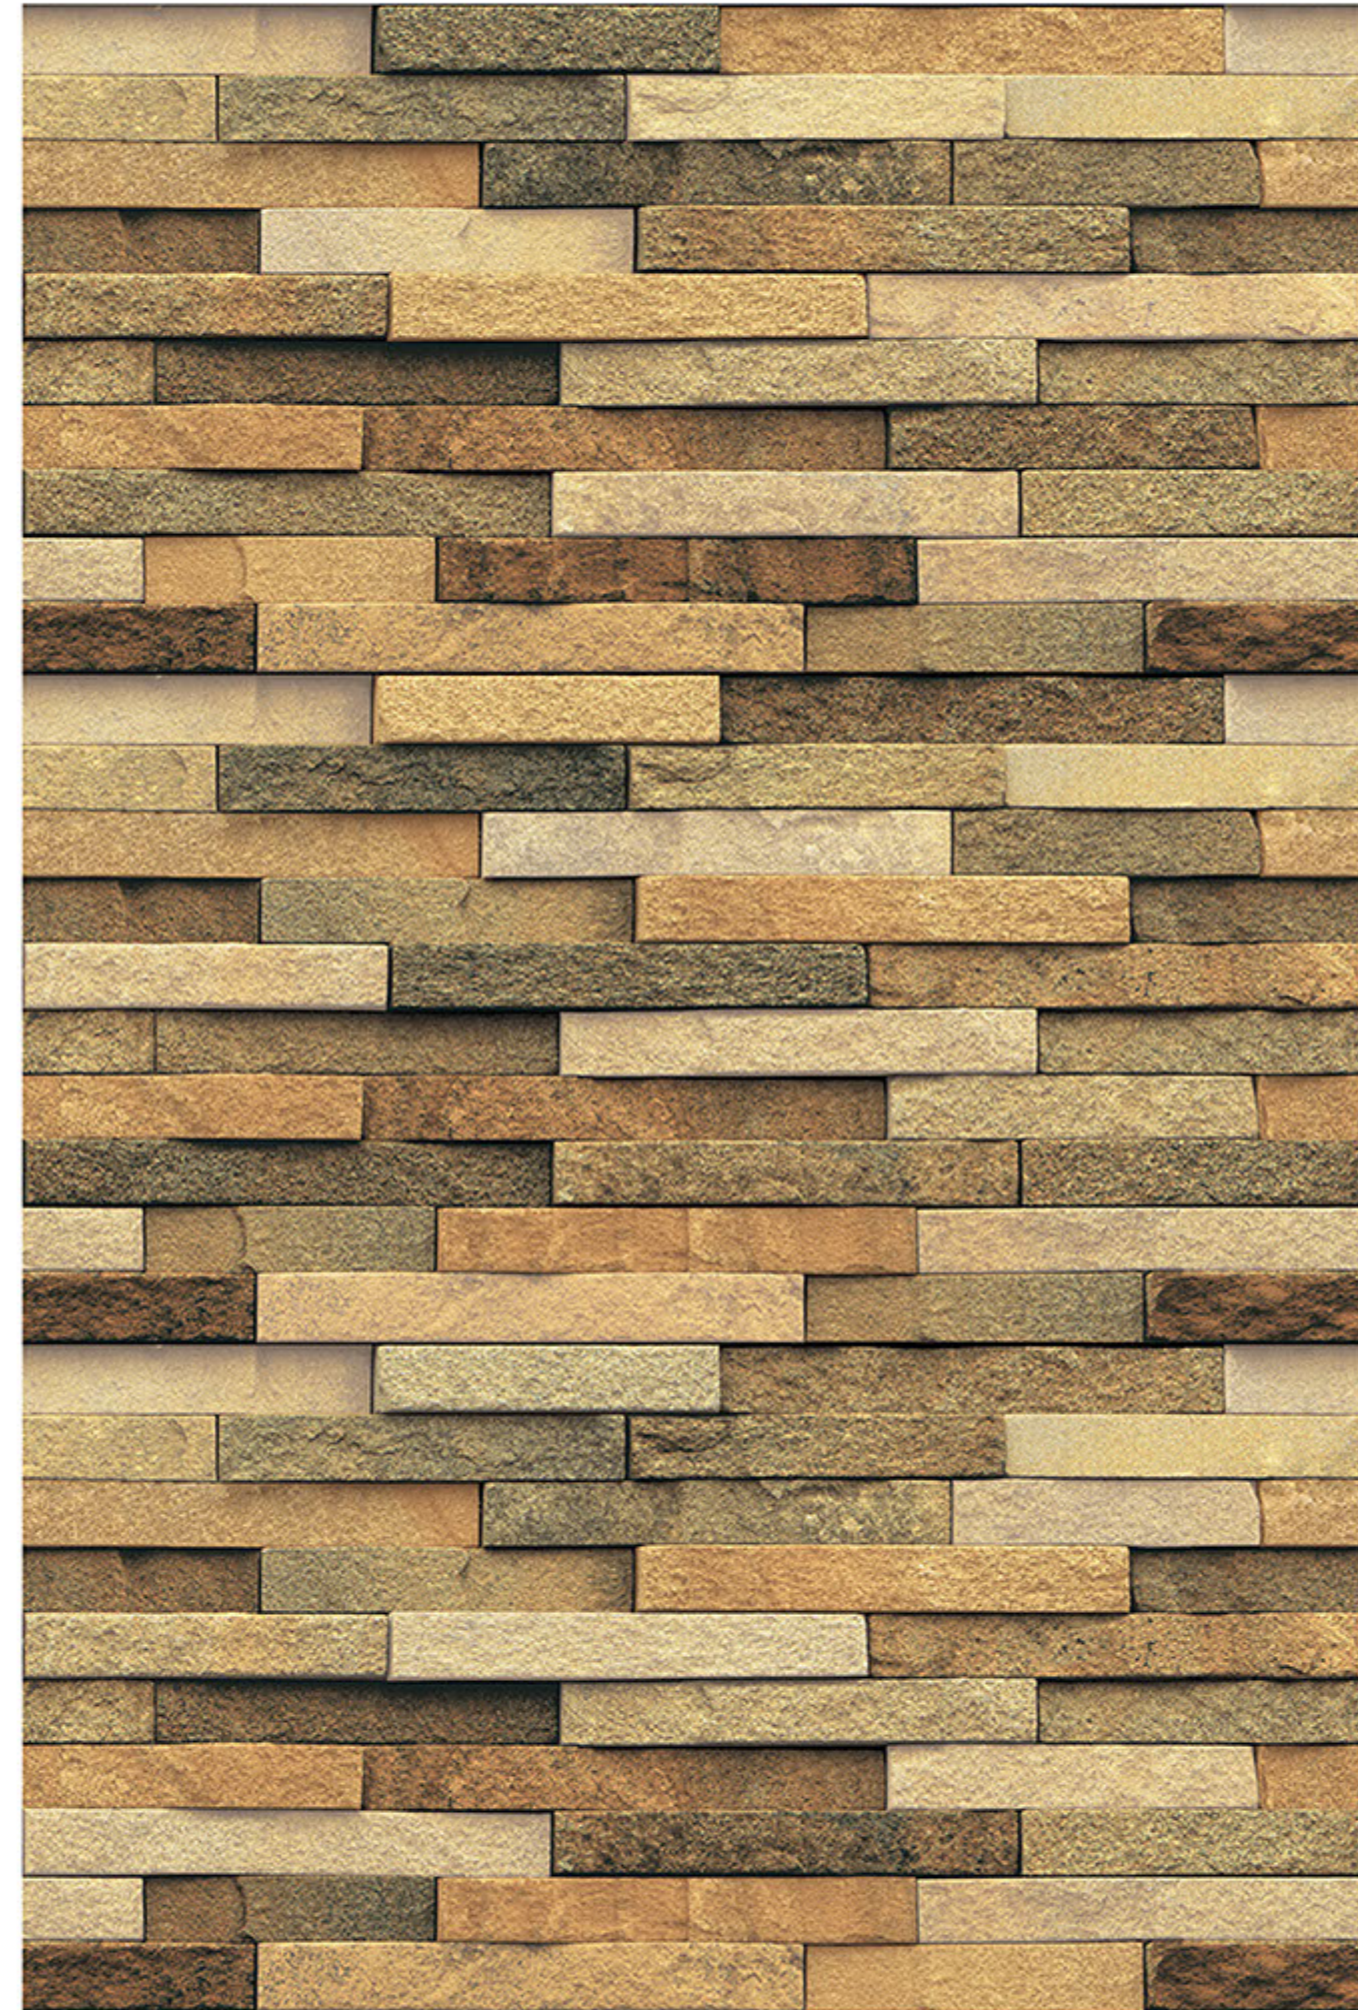

# TARRASA\_01

RANDOM  
DESIGN

HIGH-DEEP  
PUNCH

DURABLE  
BODY

NATURAL  
LOOK

100%  
WATER PROOF