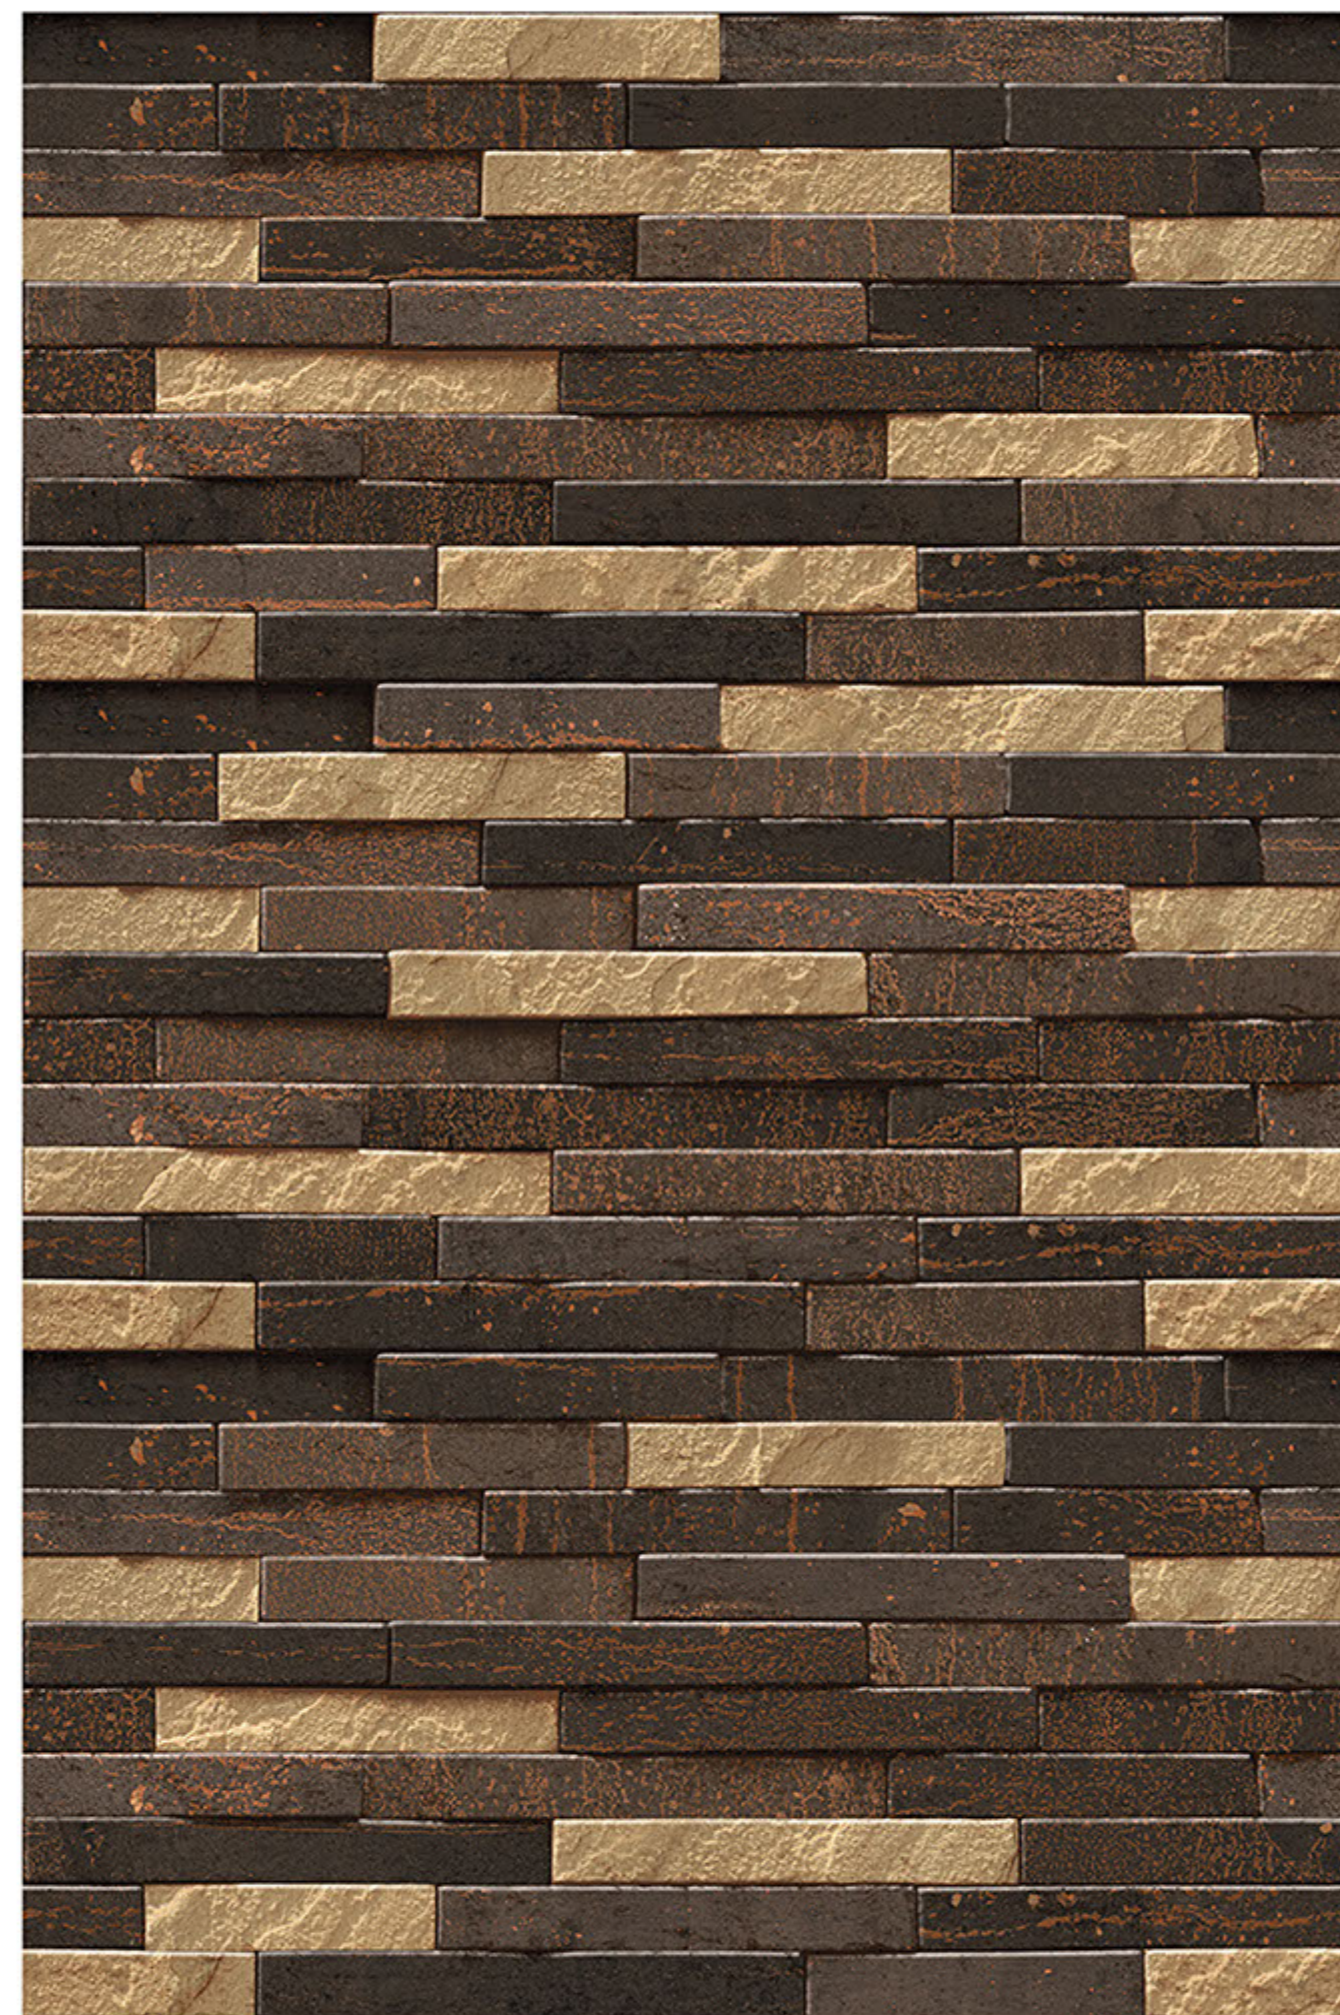

# TARRASA\_13

RANDOM  
DESIGN

HIGH-DEEP  
PUNCH

DURABLE  
BODY

NATURAL  
LOOK

100%  
WATER PROOF