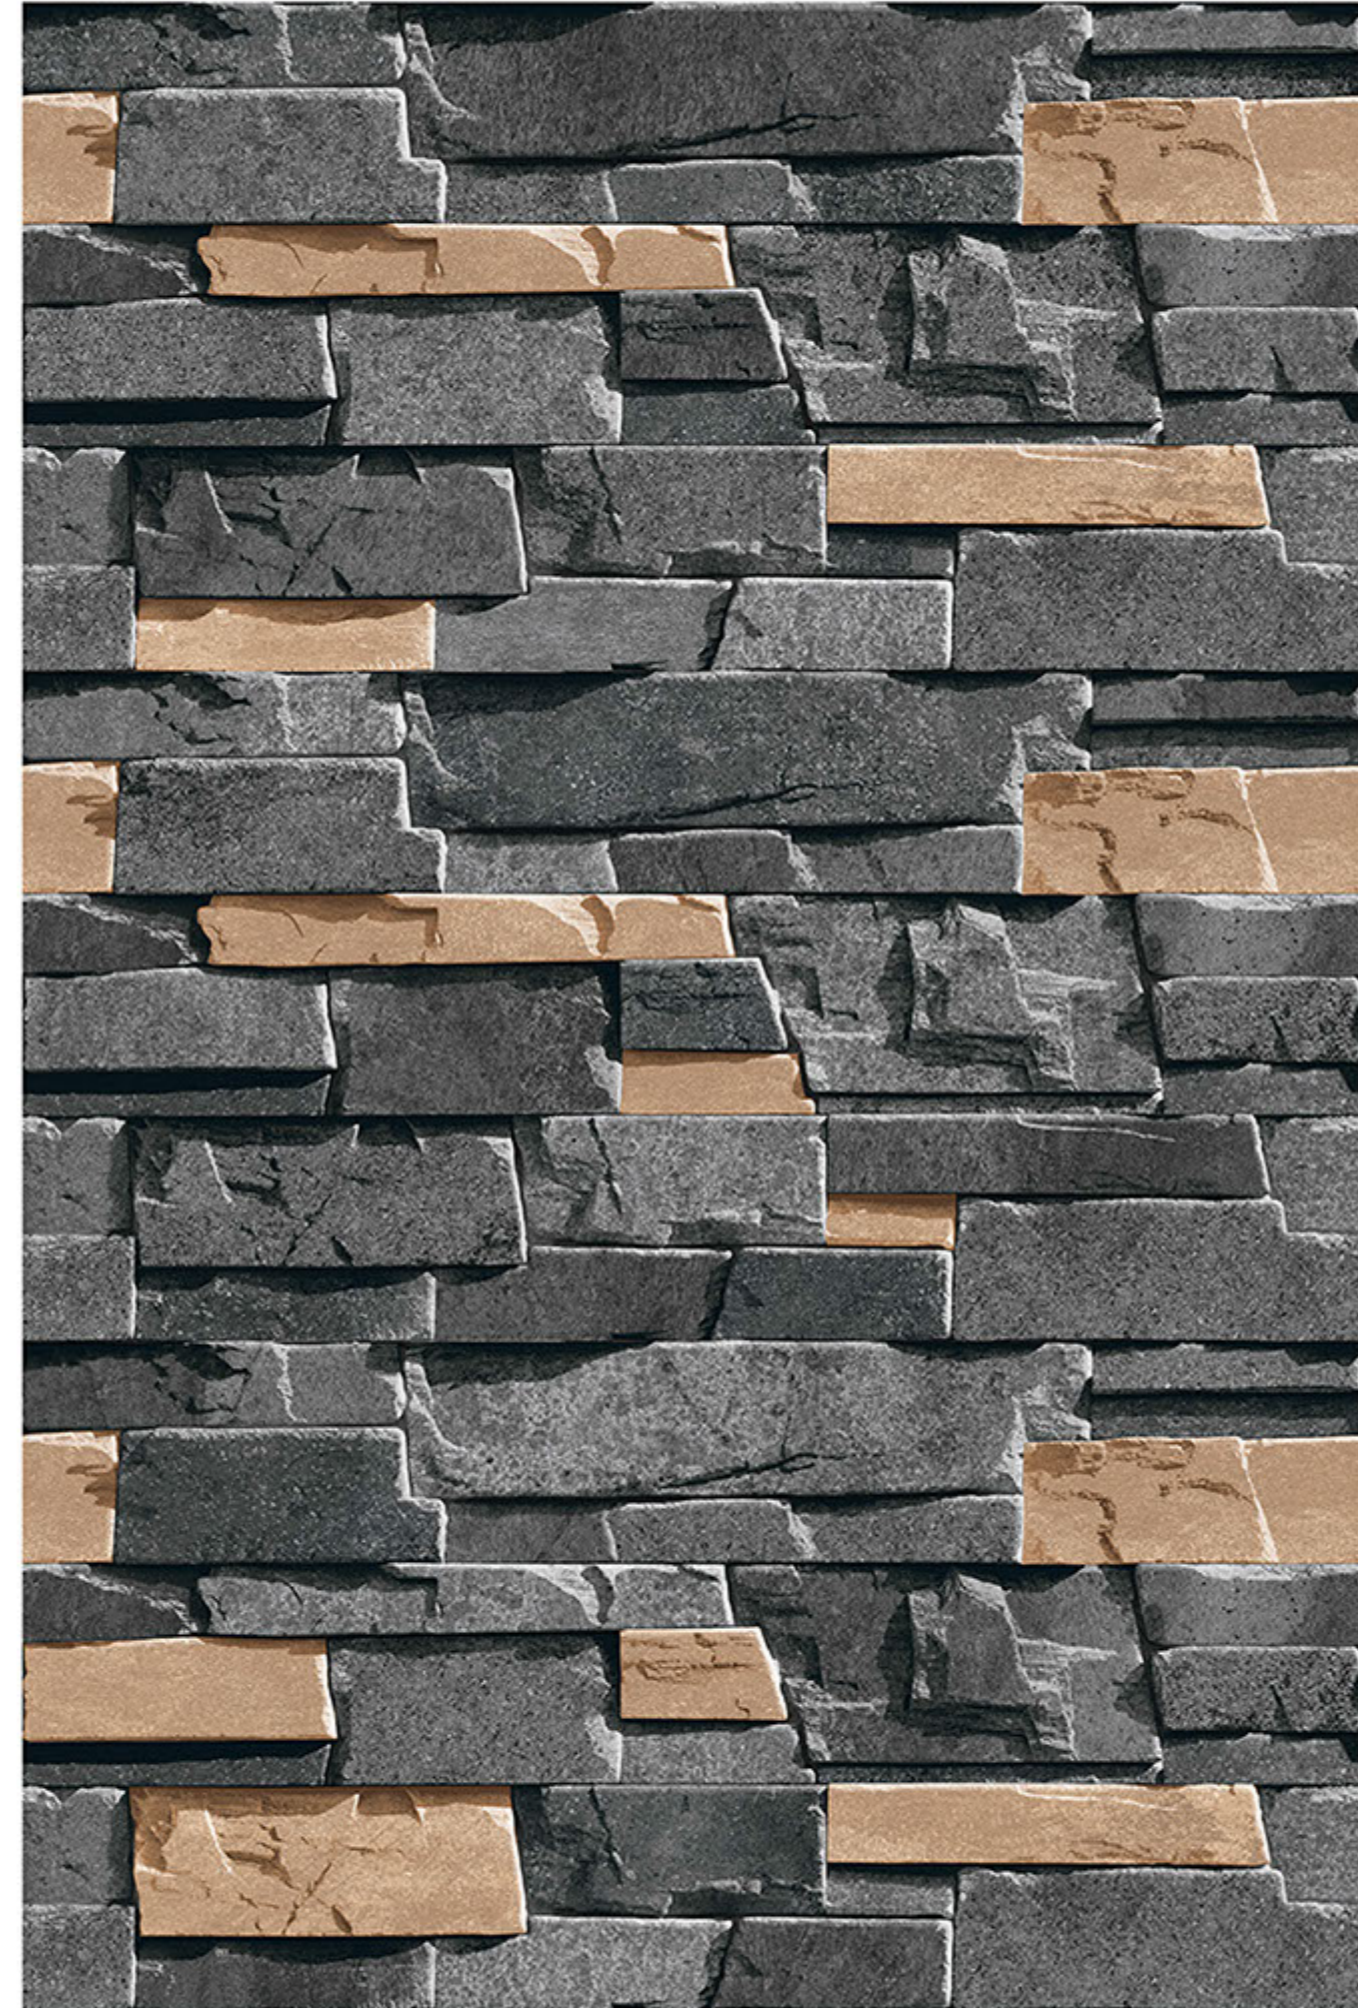

VIGO_12

RANDOM
DESIGN

HIGH-DEEP
PUNCH

DURABLE
BODY

NATURAL
LOOK

100%
WATER PROOF