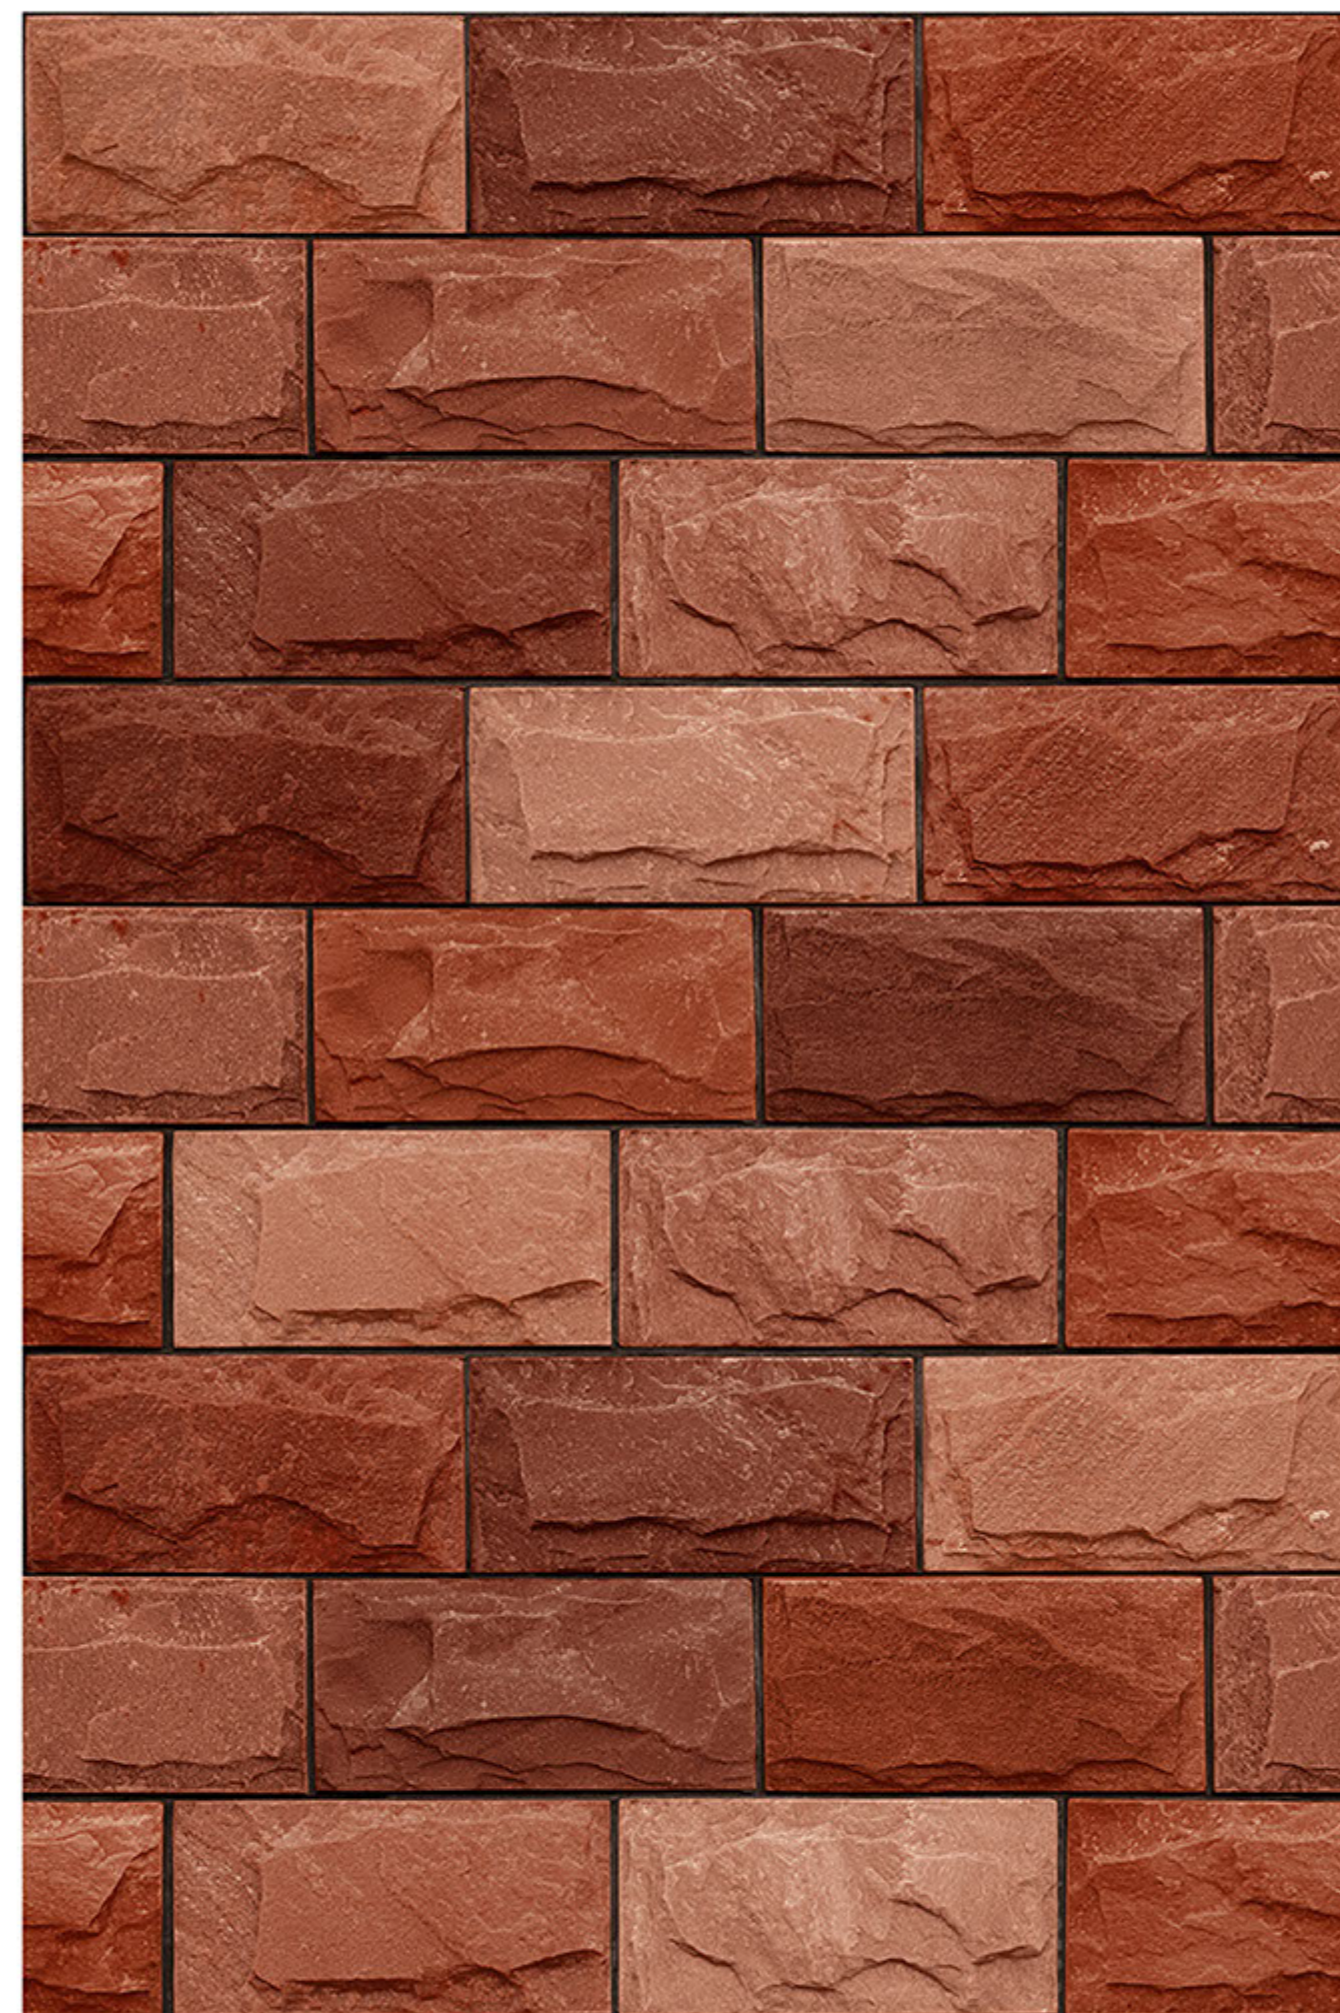

# TARRAGONA\_05

RANDOM  
DESIGN

HIGH-DEEP  
PUNCH

DURABLE  
BODY

NATURAL  
LOOK

100%  
WATER PROOF

HOUSE