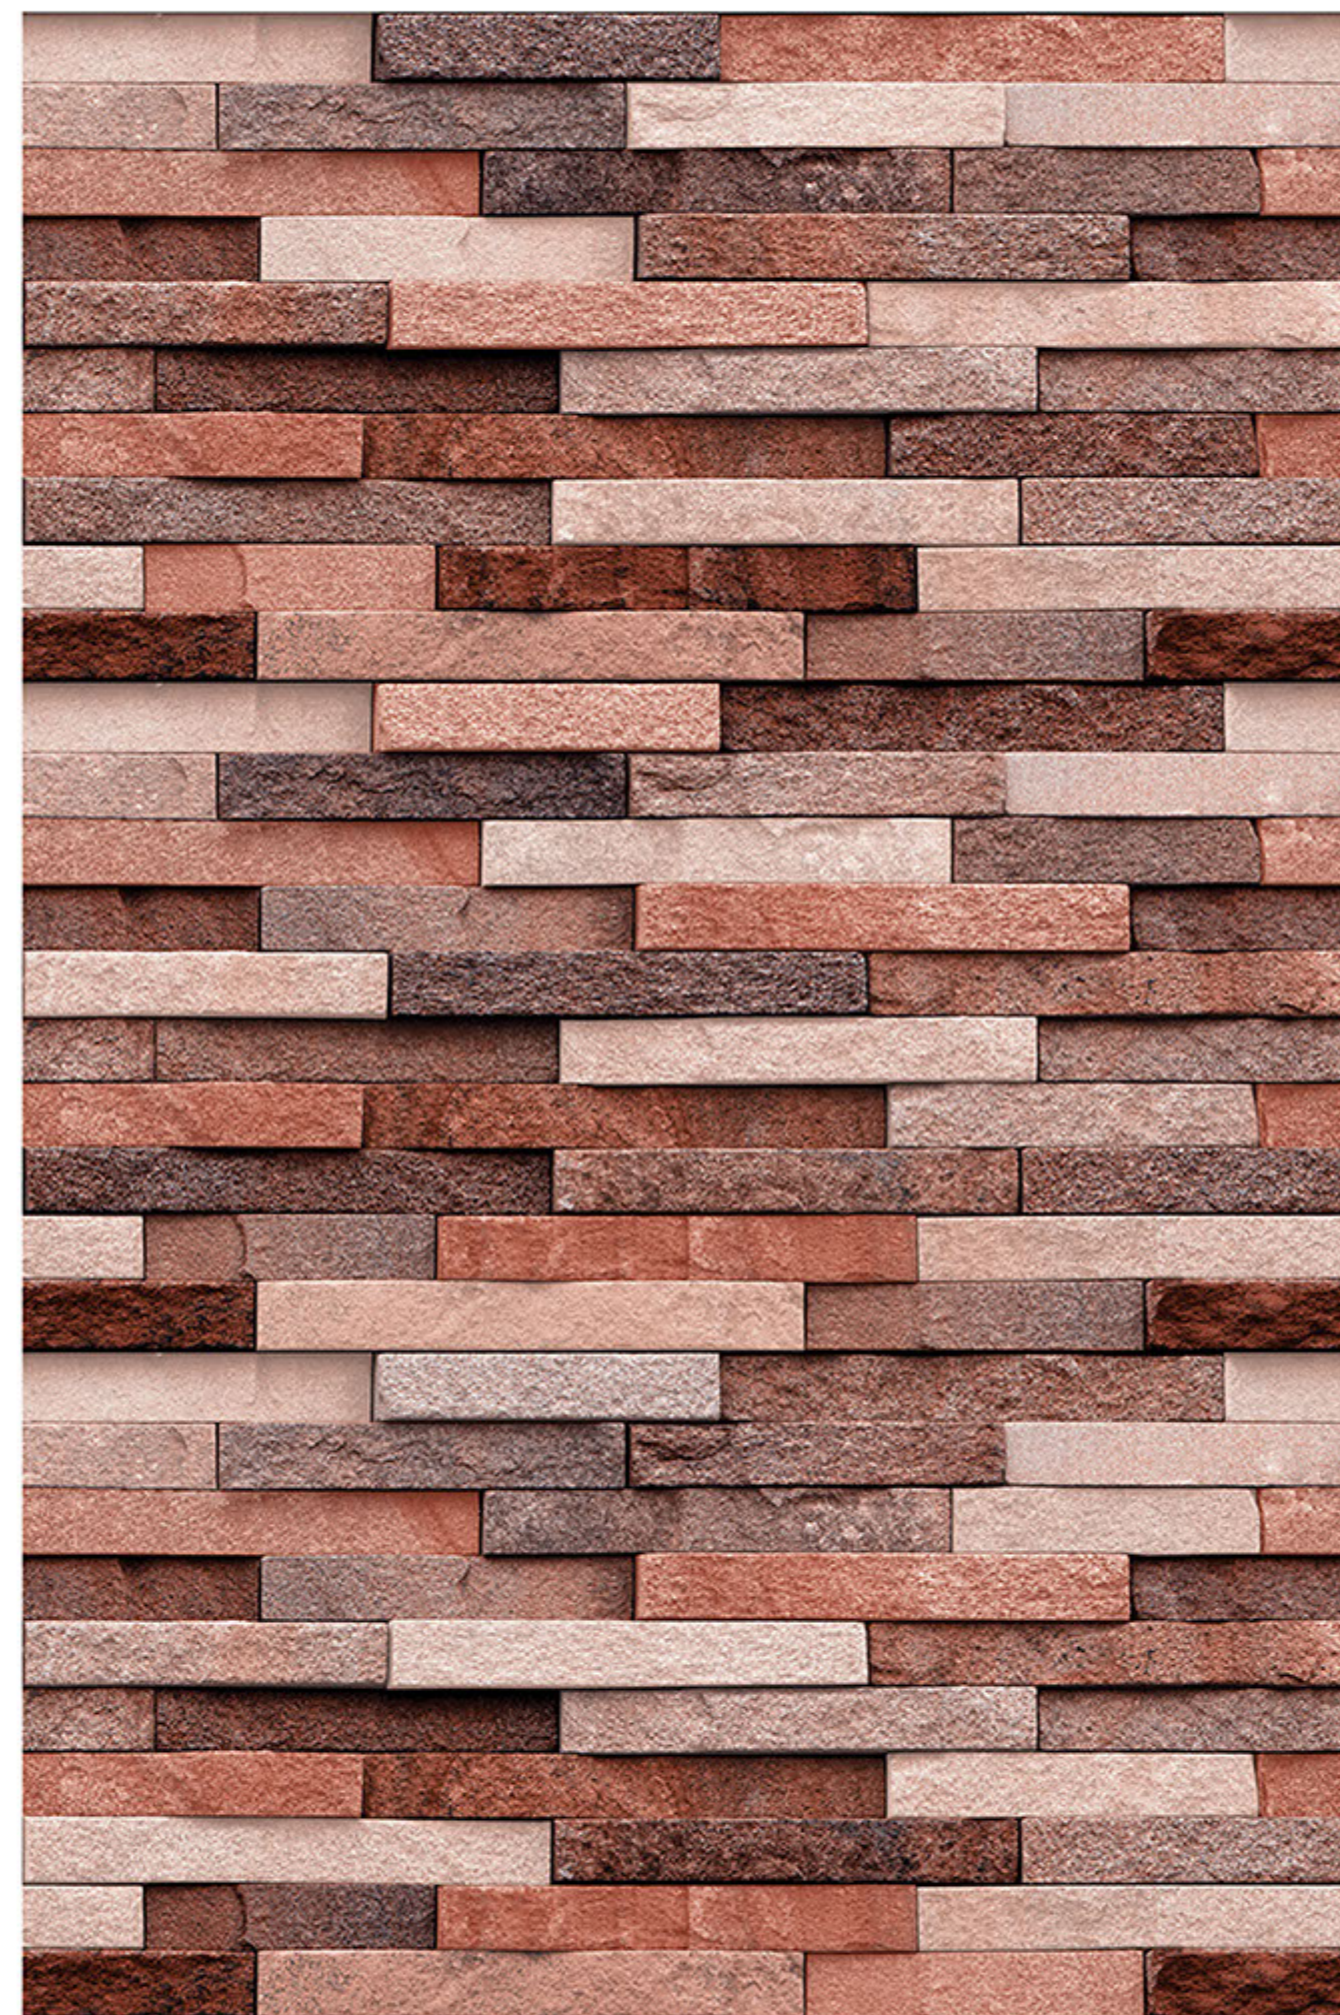

# TARRASA\_09

RANDOM  
DESIGN

HIGH-DEEP  
PUNCH

DURABLE  
BODY

NATURAL  
LOOK

100%  
WATER PROOF