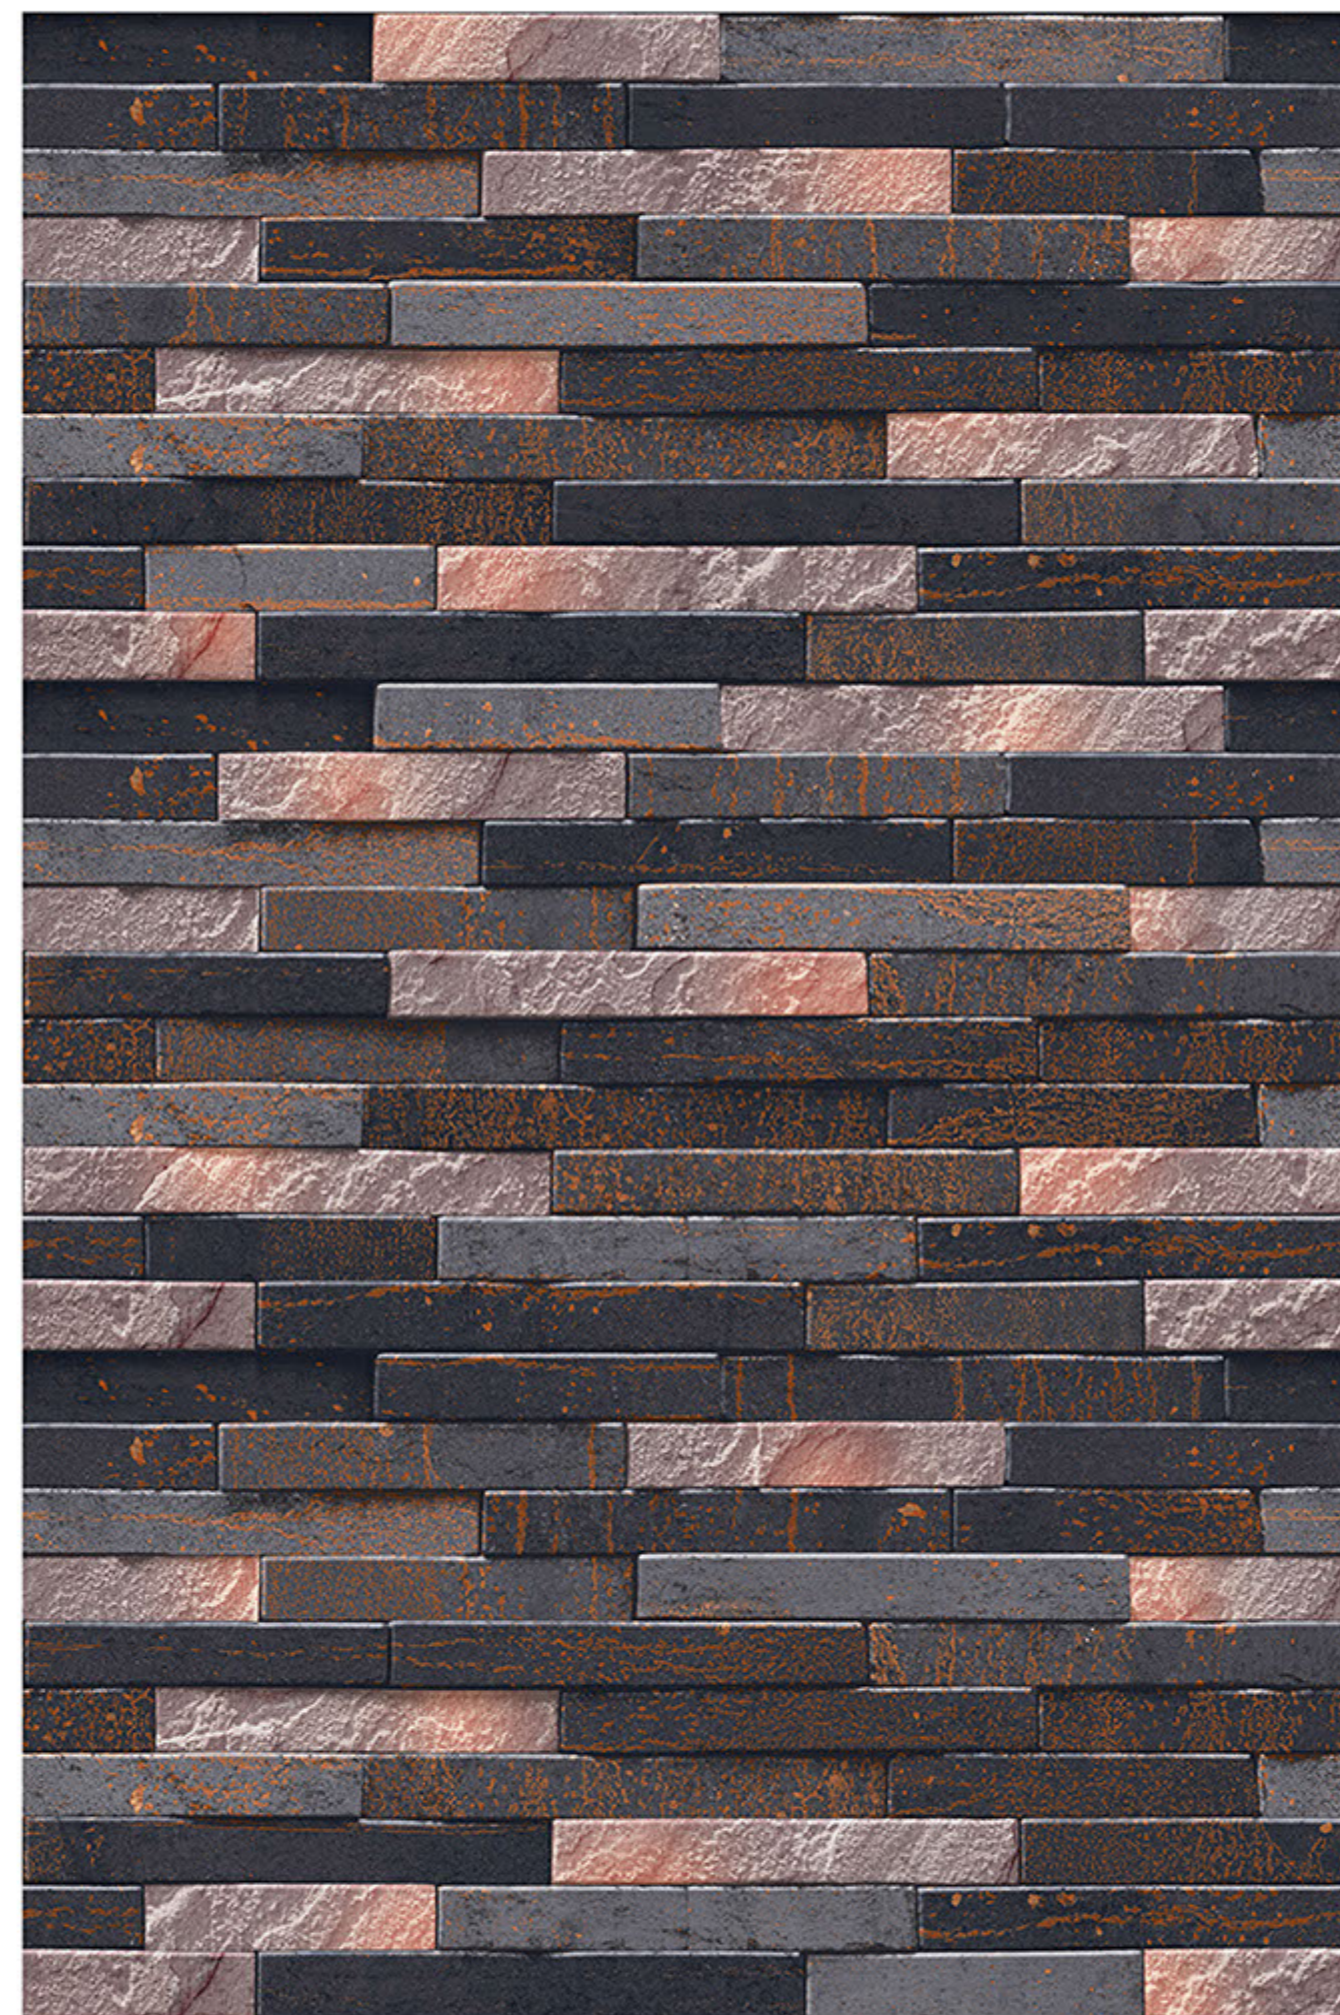

# TARRASA\_20

RANDOM  
DESIGN

HIGH-DEEP  
PUNCH

DURABLE  
BODY

NATURAL  
LOOK

100%  
WATER PROOF