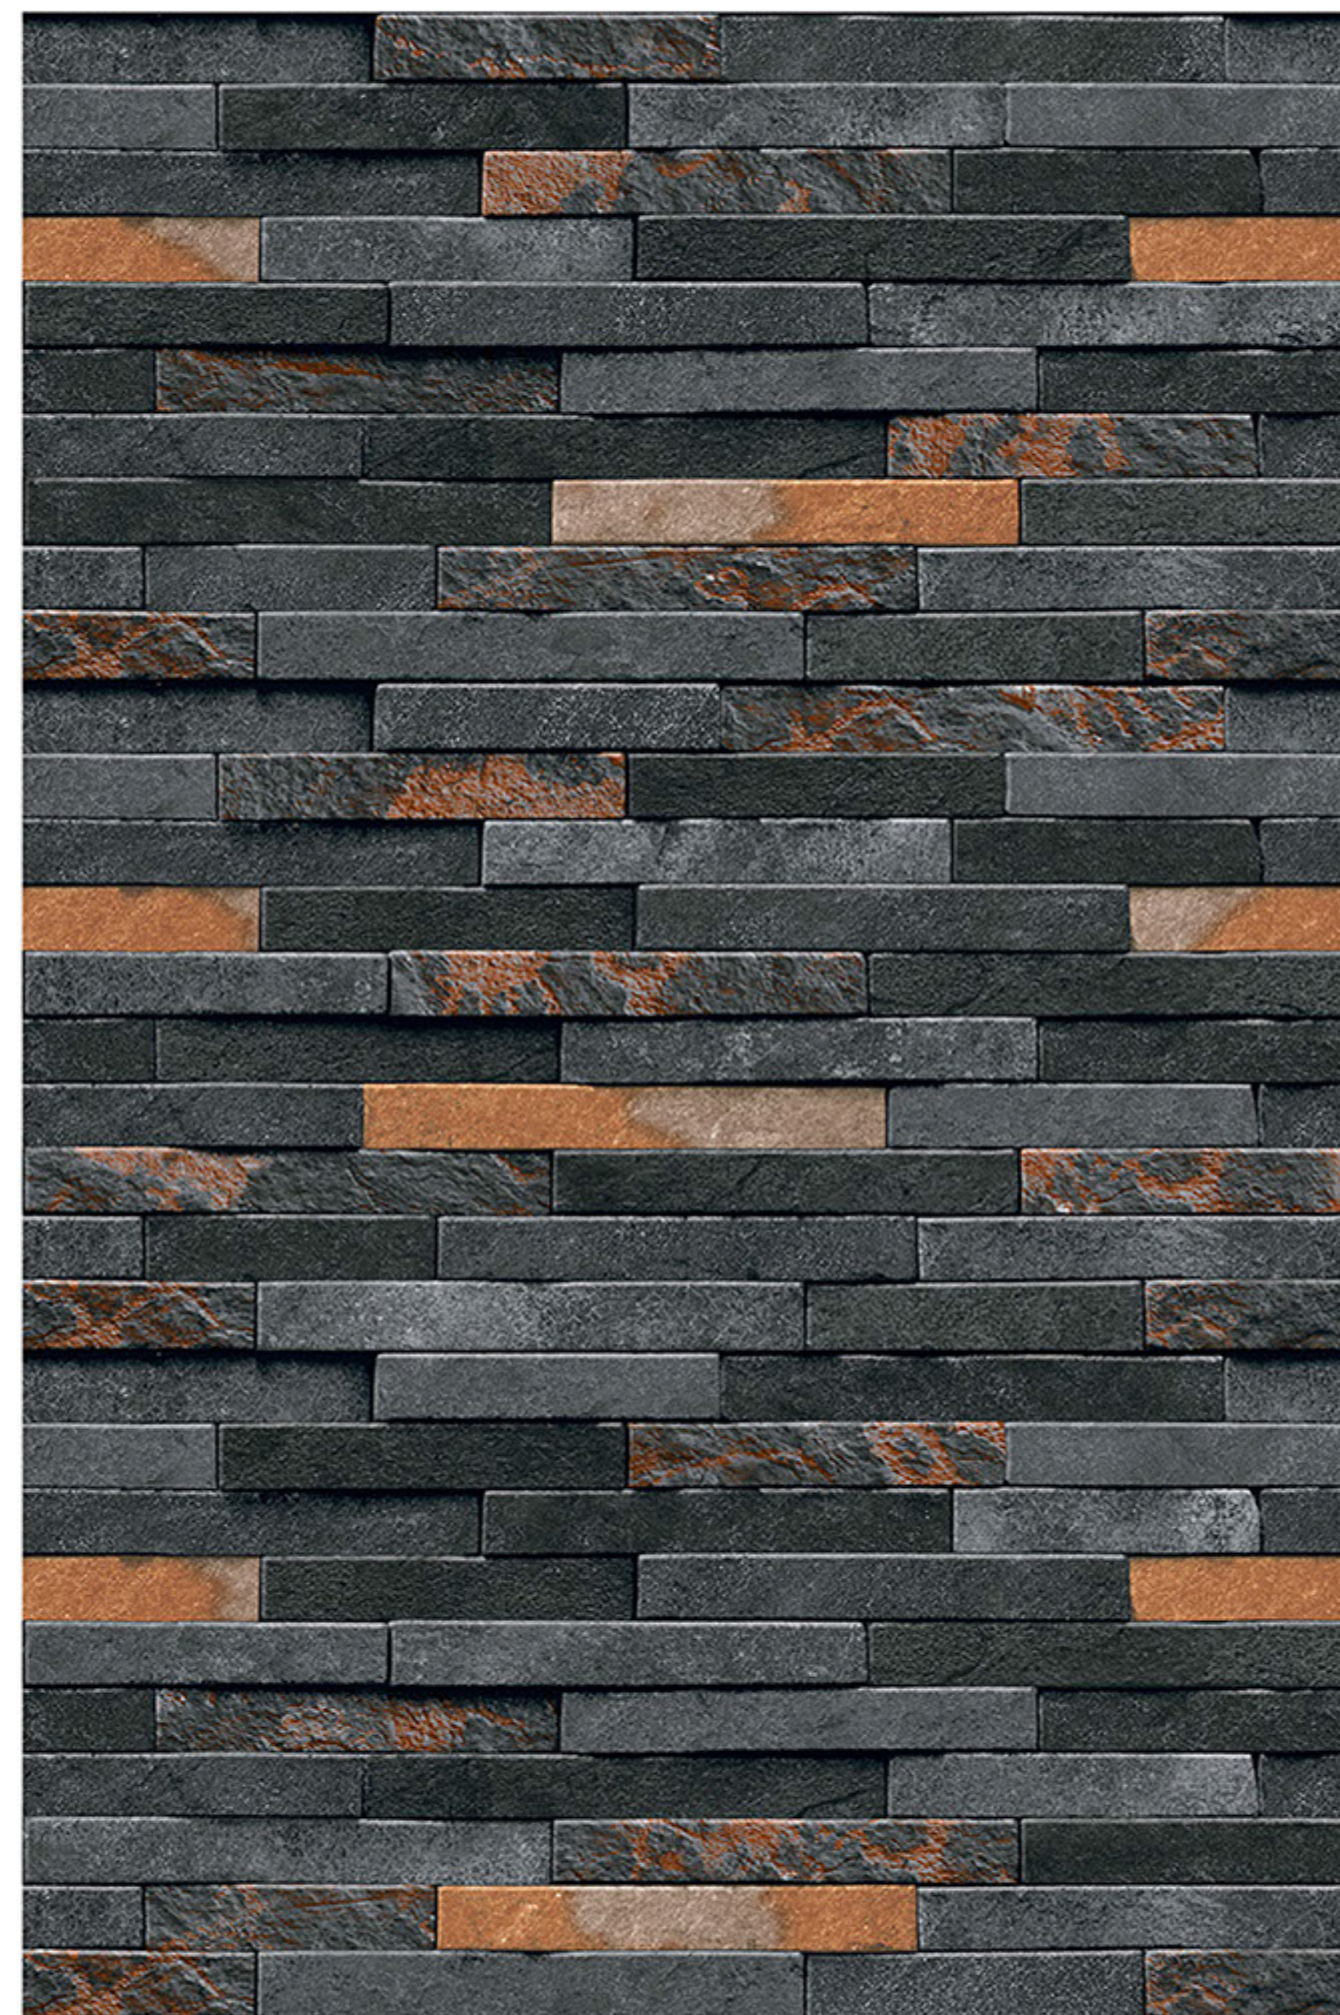

# TARRASA\_16

RANDOM  
DESIGN

HIGH-DEEP  
PUNCH

DURABLE  
BODY

NATURAL  
LOOK

100%  
WATER PROOF