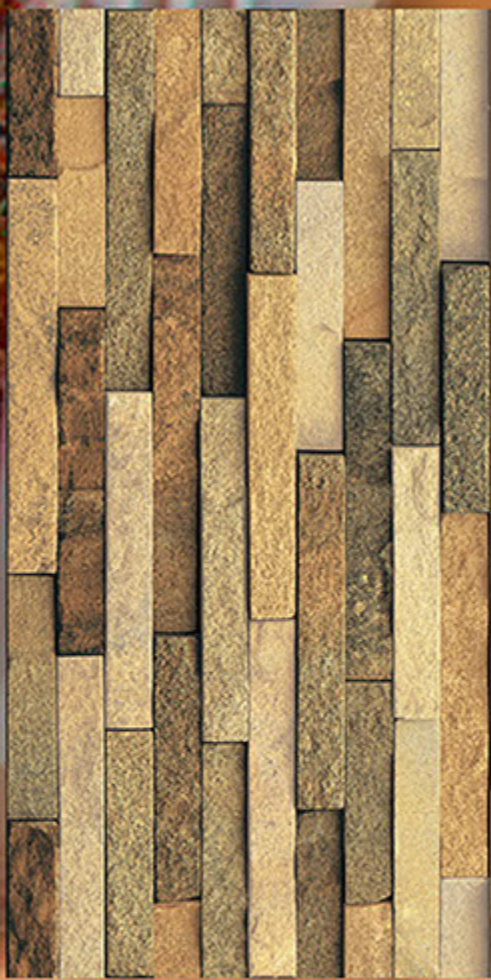

TARRASA

COLLECTION

300x600 MM

NATURAL STONE SURFACE

MATT - SUGAR - VARNISH