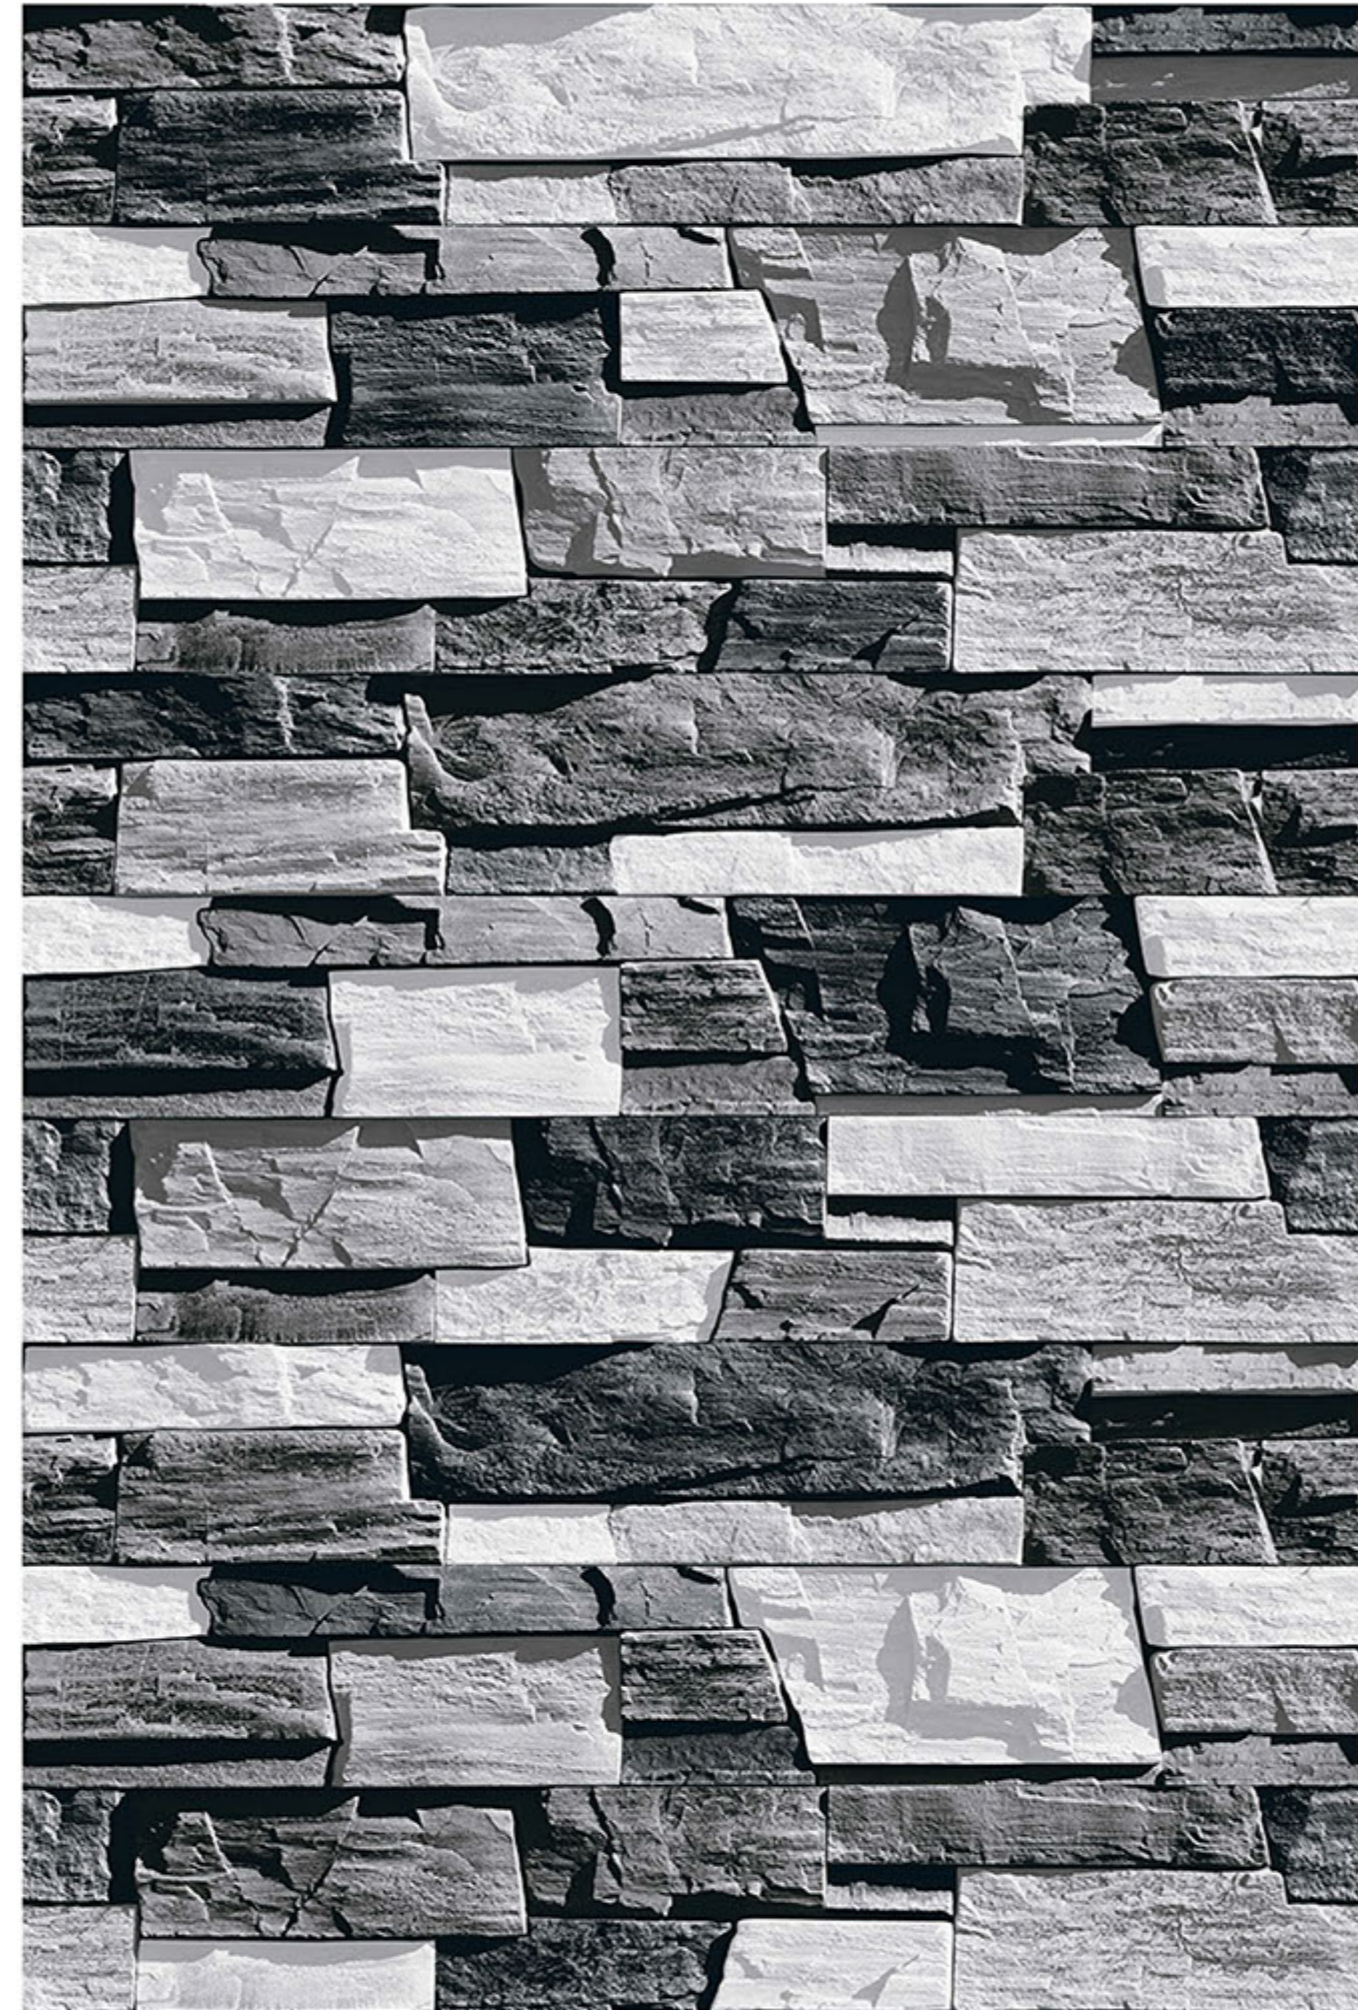

VIGO_10

RANDOM
DESIGN

HIGH-DEEP
PUNCH

DURABLE
BODY

NATURAL
LOOK

100%
WATER PROOF