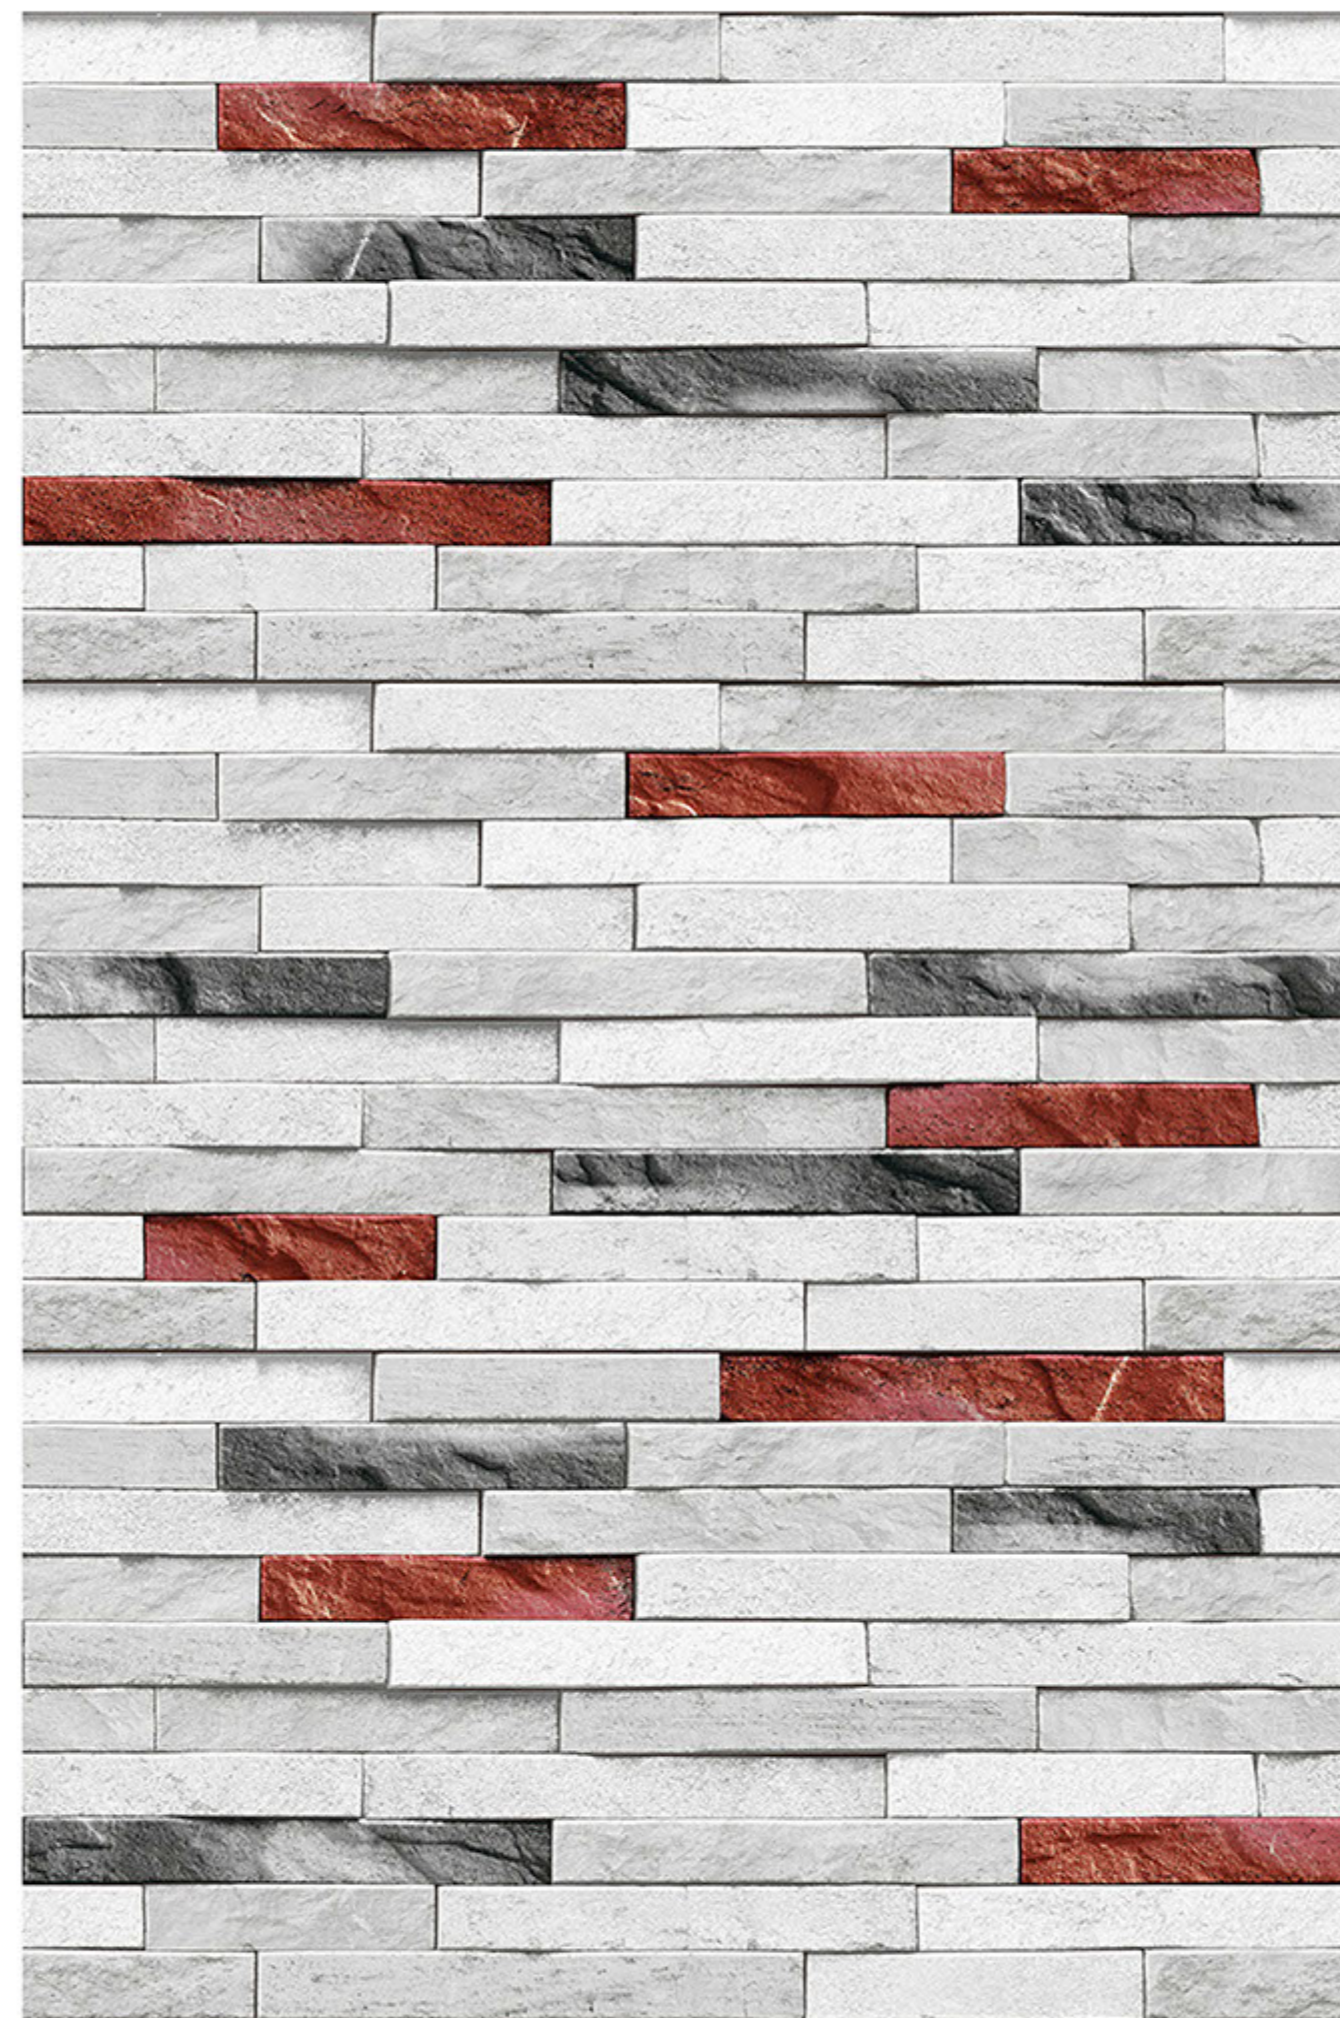

# TARRASA\_14

RANDOM  
DESIGN

HIGH-DEEP  
PUNCH

DURABLE  
BODY

NATURAL  
LOOK

100%  
WATER PROOF