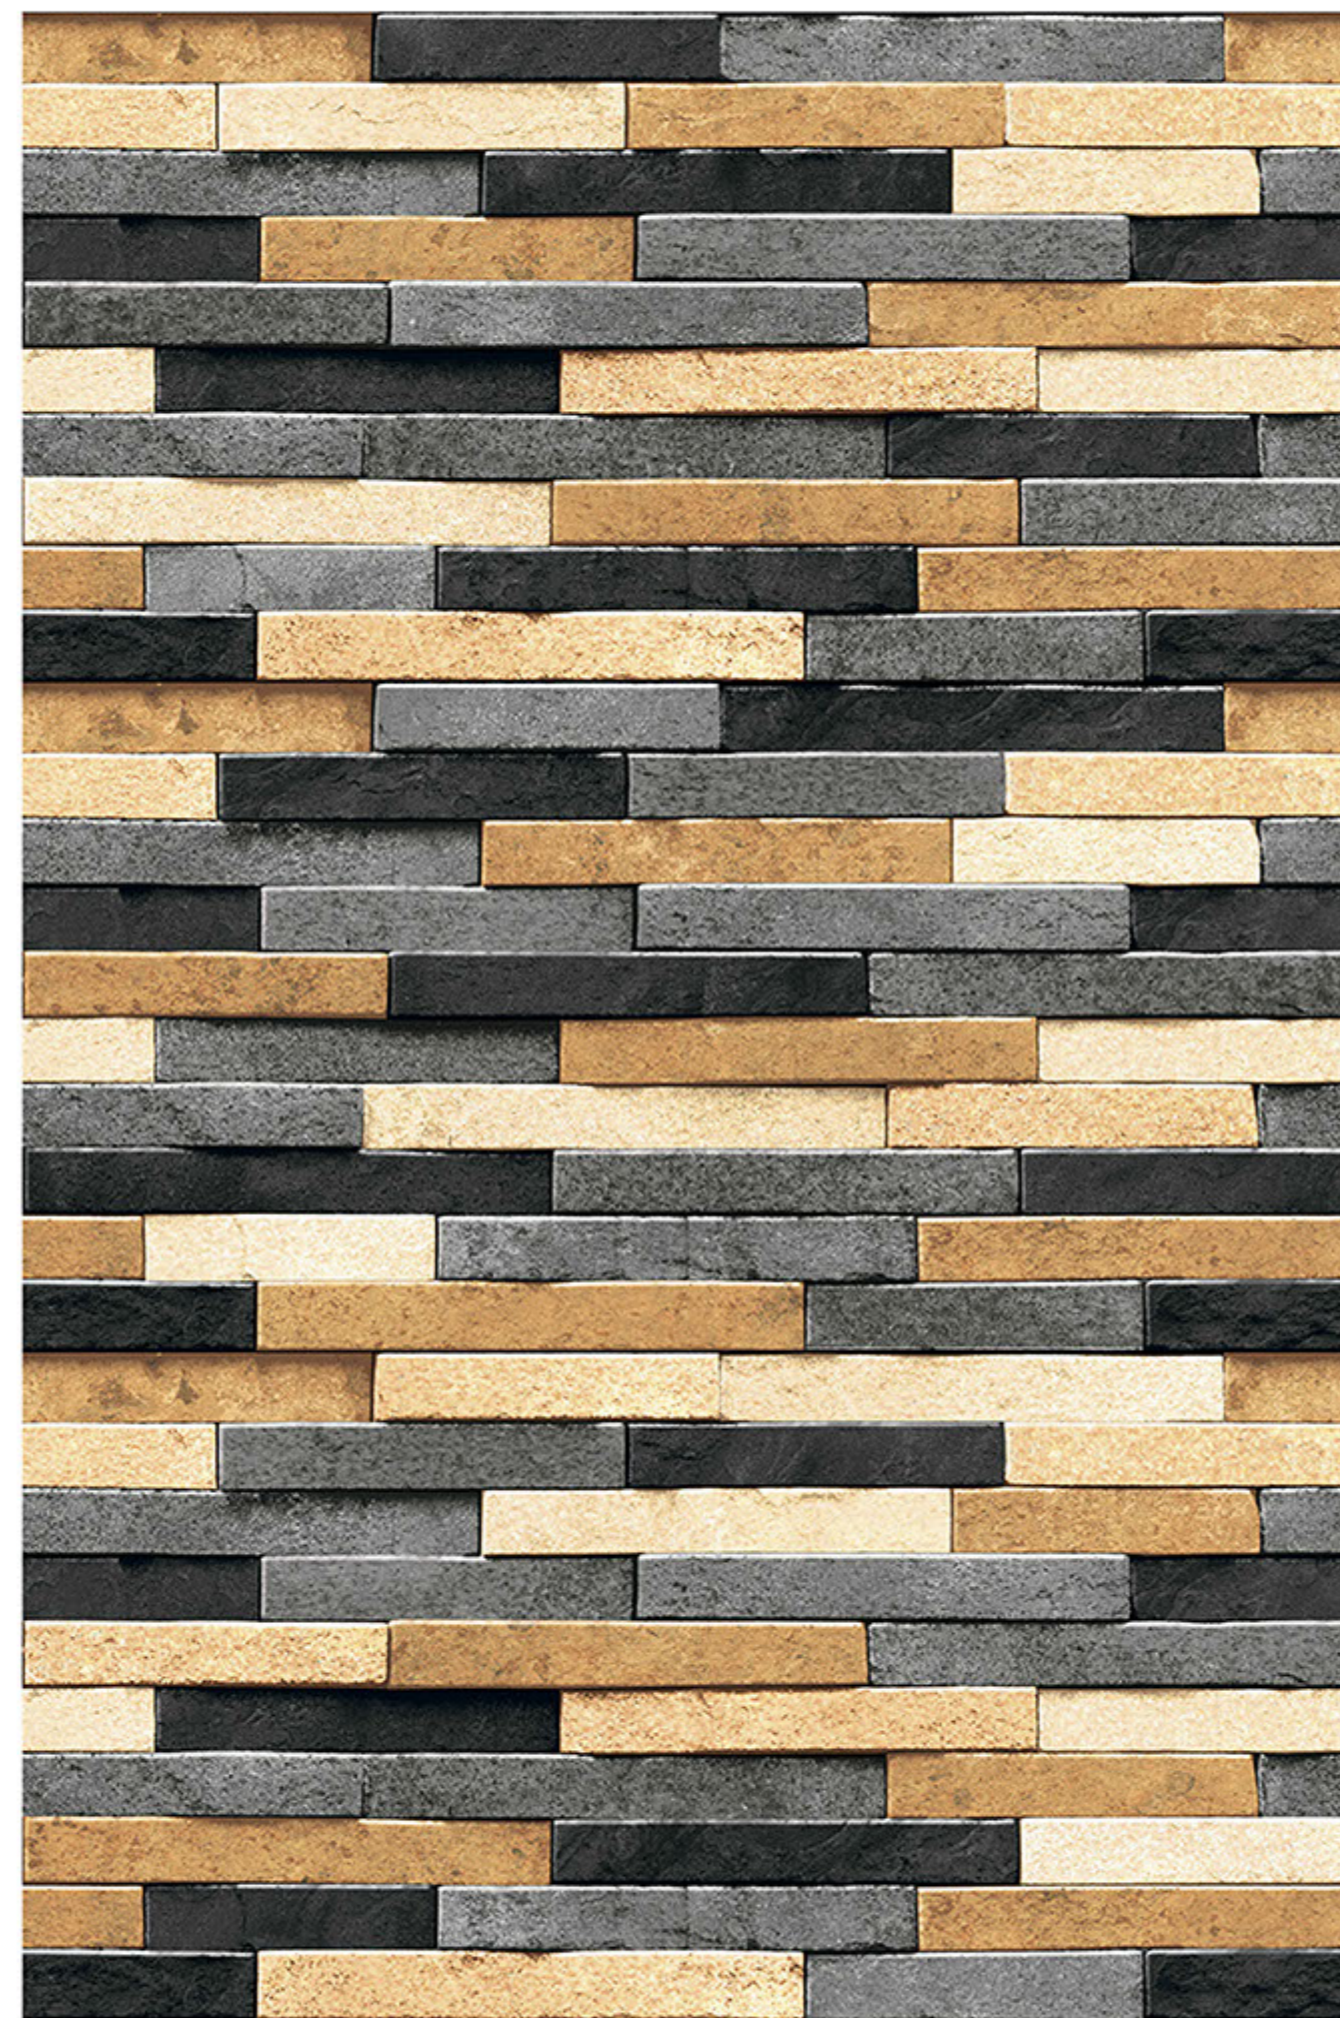

# TARRASA\_02

RANDOM  
DESIGN

HIGH-DEEP  
PUNCH

DURABLE  
BODY

NATURAL  
LOOK

100%  
WATER PROOF