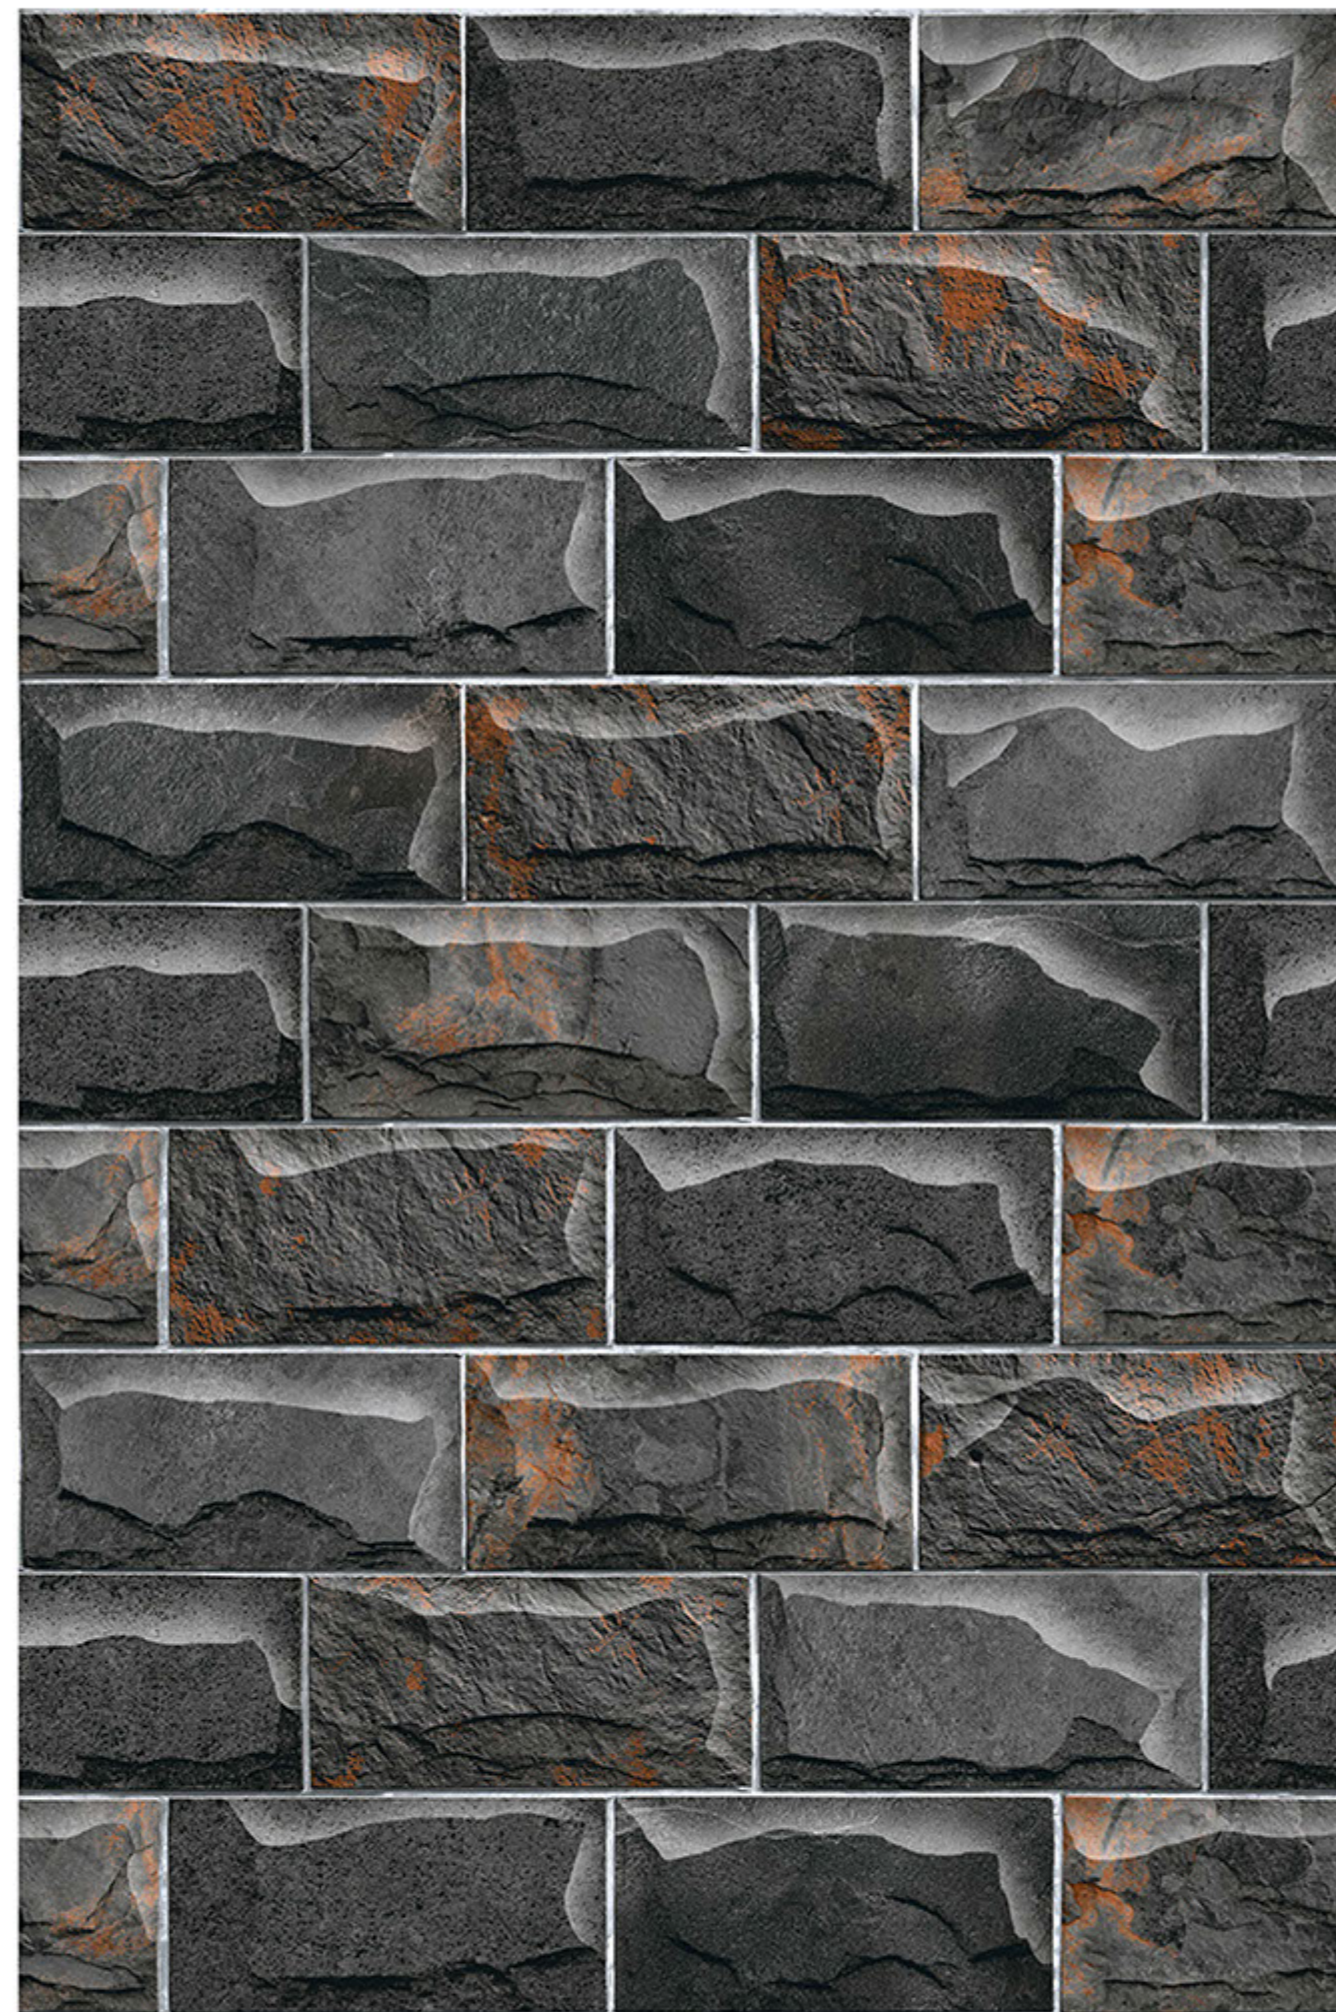

# TARRAGONA\_12

RANDOM  
DESIGN

HIGH-DEEP  
PUNCH

DURABLE  
BODY

NATURAL  
LOOK

100%  
WATER PROOF