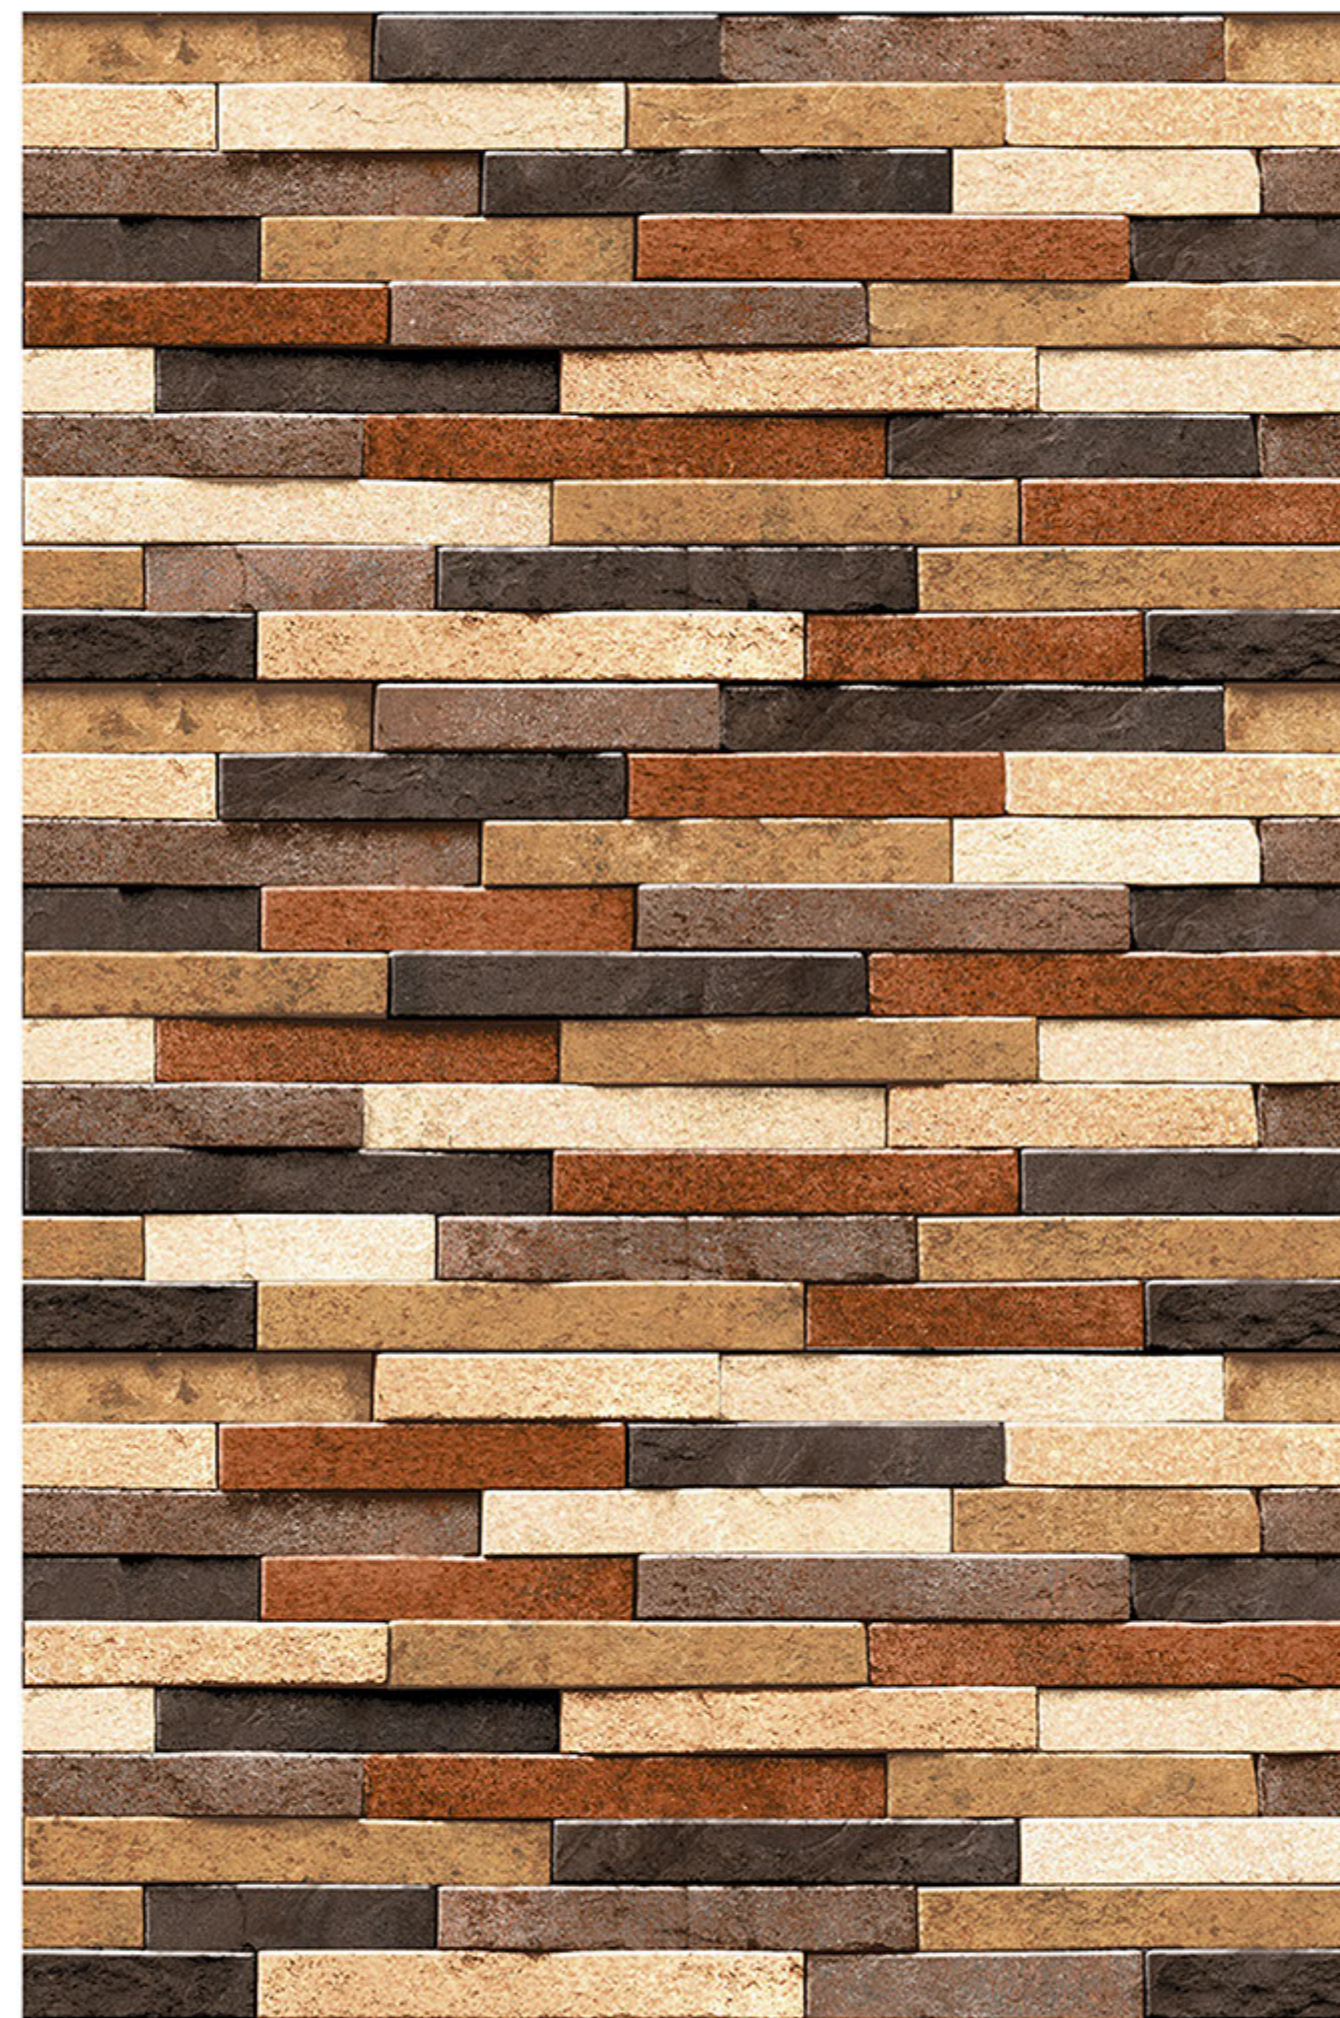

# TARRASA\_10

RANDOM  
DESIGN

HIGH-DEEP  
PUNCH

DURABLE  
BODY

NATURAL  
LOOK

100%  
WATER PROOF